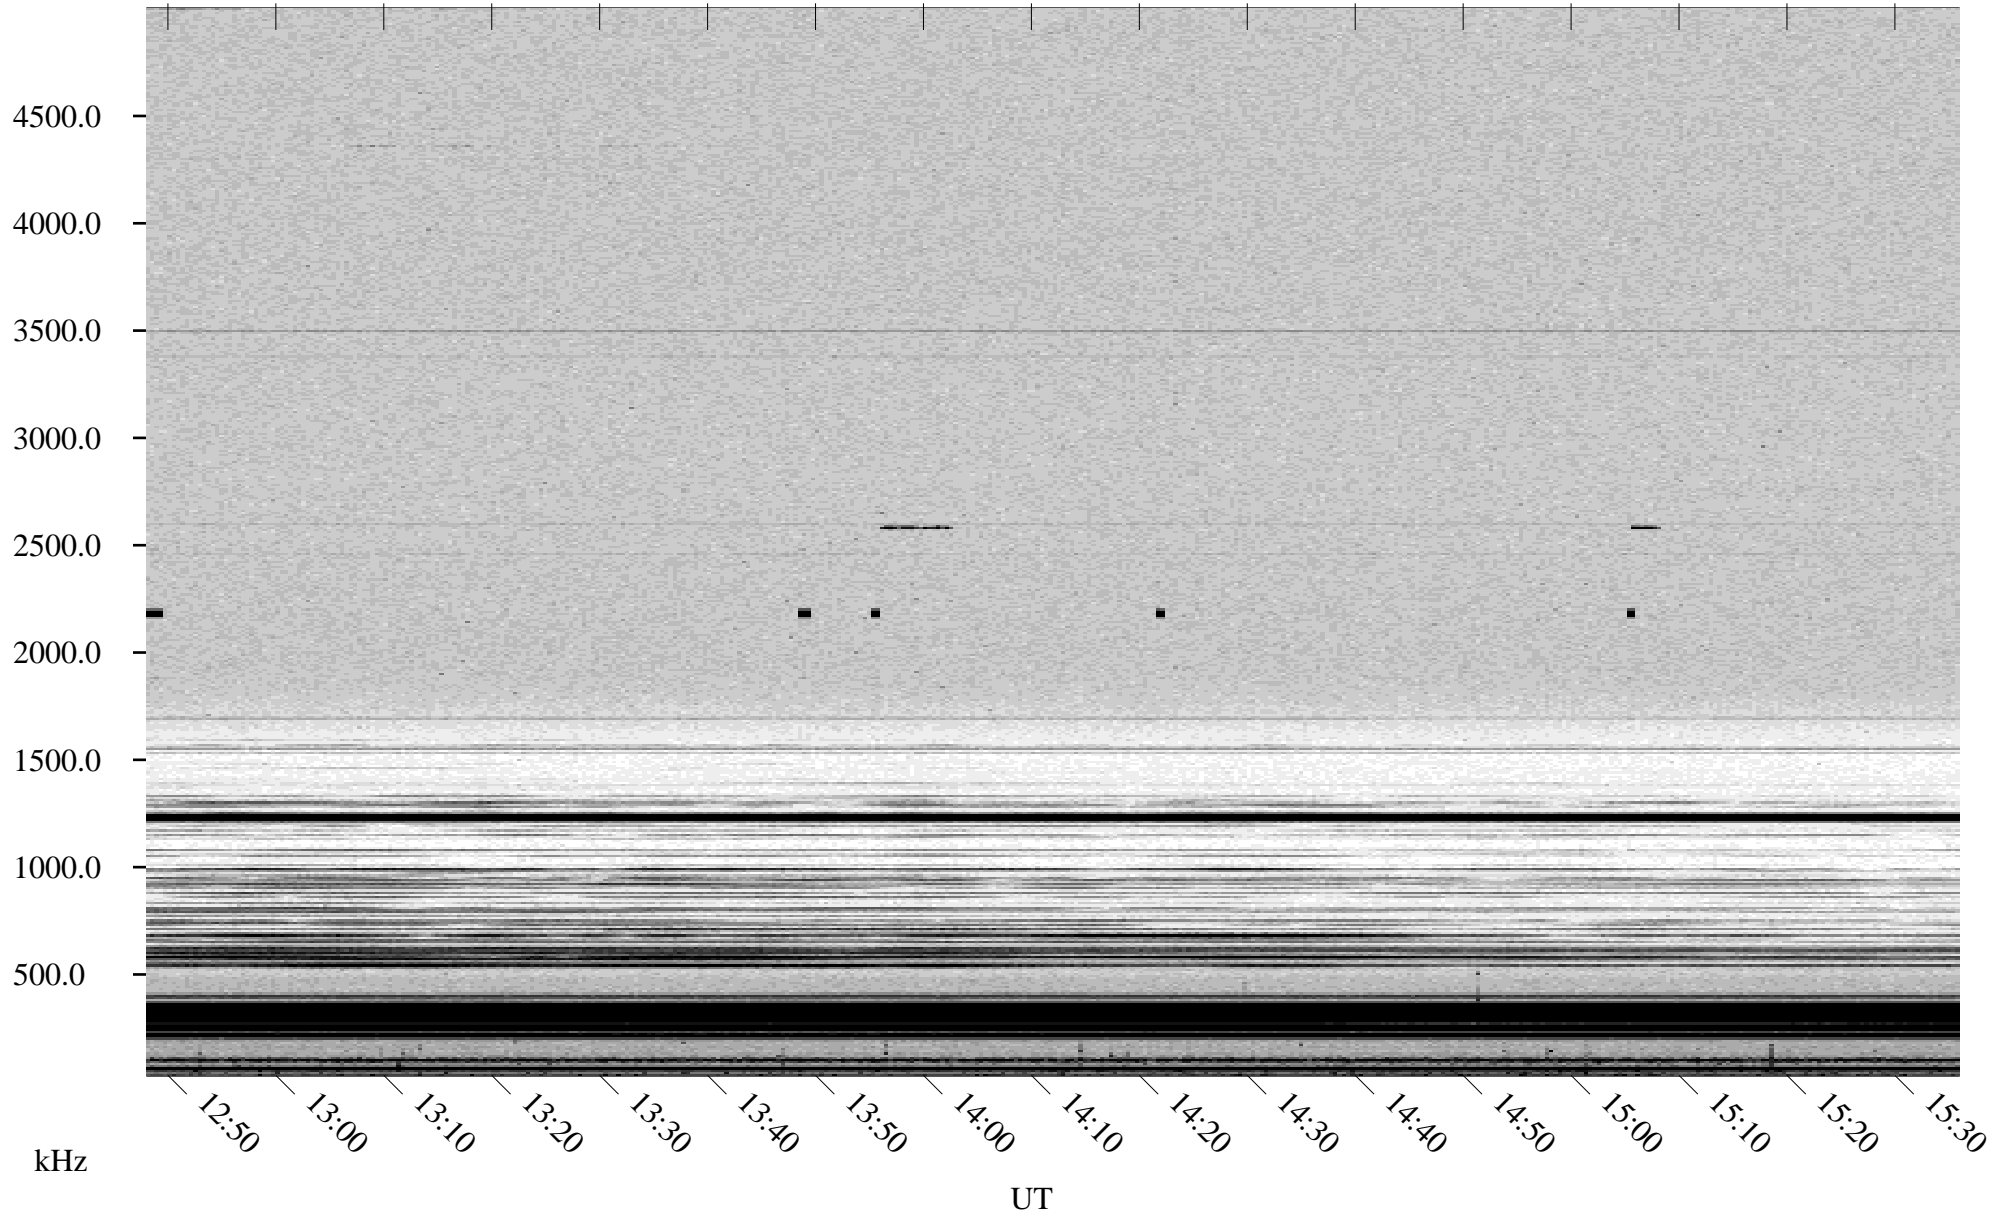

08/30/2000 Churchill, MTB

Linear Scale Black = 161 White = 15

ch00243l.r00m max_12

Page 1

08/30/2000 Churchill, MTB

Linear Scale Black = 161 White = 15

ch00243l.r00m max_12

Page 2

08/31/2000 Churchill, MTB

Linear Scale Black = 161 White = 15

ch00243l.r00m max_12

Page 3

08/31/2000 Churchill, MTB

Linear Scale Black = 161 White = 15

ch00243l.r00m max_12

Page 4

08/31/2000 Churchill, MTB

Linear Scale Black = 161 White = 15

ch00243l.r00m max_12

Page 5

08/31/2000 Churchill, MTB

Linear Scale Black = 161 White = 15

ch00243l.r00m max_12

Page 6

08/31/2000 Churchill, MTB

Linear Scale Black = 161 White = 15

ch00243l.r00m max_12

Page 7

08/31/2000 Churchill, MTB

Linear Scale Black = 161 White = 15

ch00243l.r00m max_12