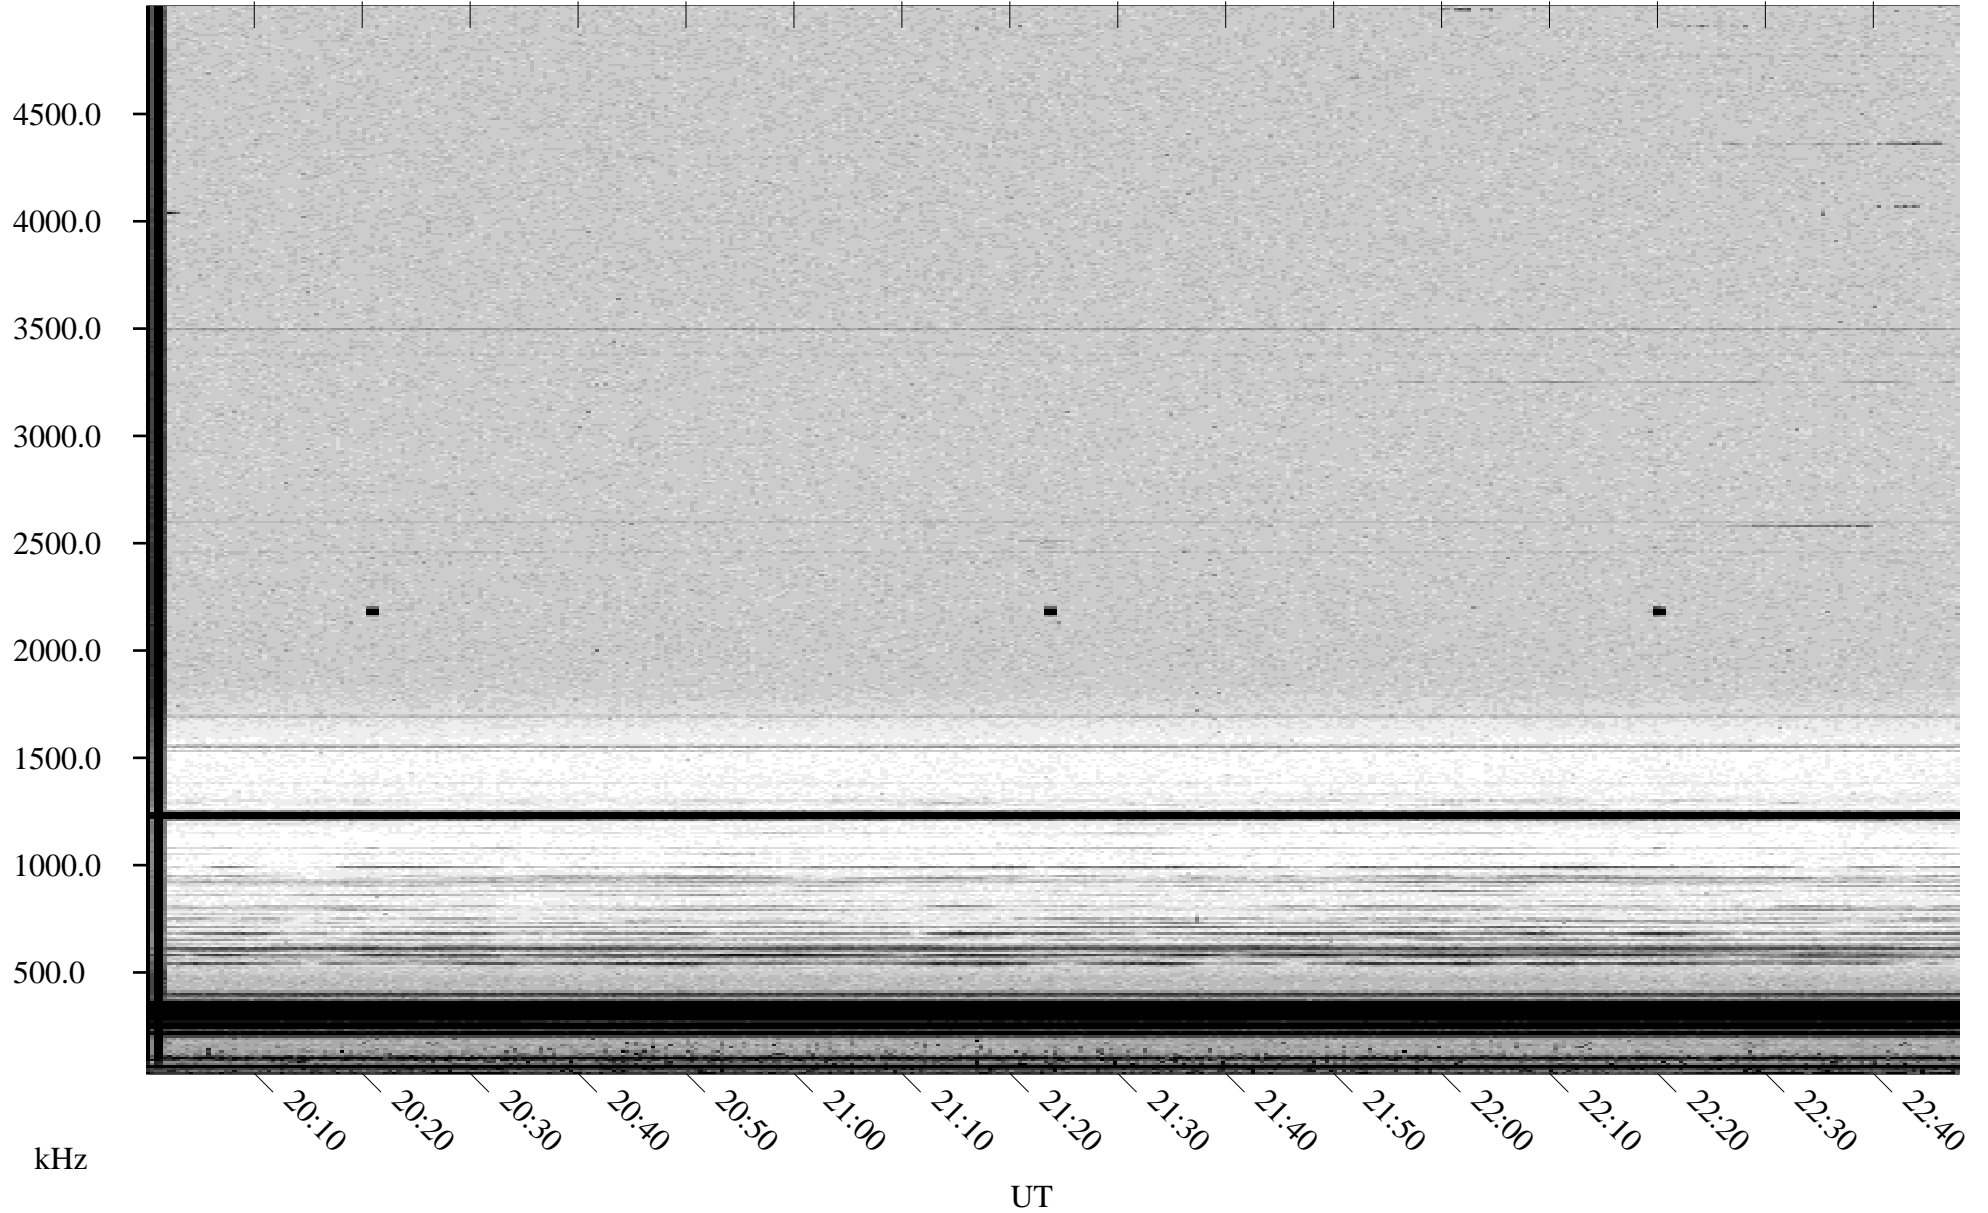

08/30/2000 Churchill, MTB

Linear Scale Black = 161 White = 15

ch00243l.r00m max_12

Page 1

08/30/2000 Churchill, MTB

Linear Scale Black = 161 White = 15

ch00243l.r00m max_12

Page 2

08/31/2000 Churchill, MTB

Linear Scale Black = 161 White = 15

ch00243l.r00m max_12

Page 3

08/31/2000 Churchill, MTB

Linear Scale Black = 161 White = 15

ch00243l.r00m max_12

Page 4

08/31/2000 Churchill, MTB

Linear Scale Black = 161 White = 15

ch00243l.r00m max_12

Page 5

08/31/2000 Churchill, MTB

Linear Scale Black = 161 White = 15

ch00243l.r00m max_12

Page 6

08/31/2000 Churchill, MTB

Linear Scale Black = 161 White = 15

ch00243l.r00m max_12

Page 7

08/31/2000 Churchill, MTB

Linear Scale Black = 161 White = 15

ch00243l.r00m max_12