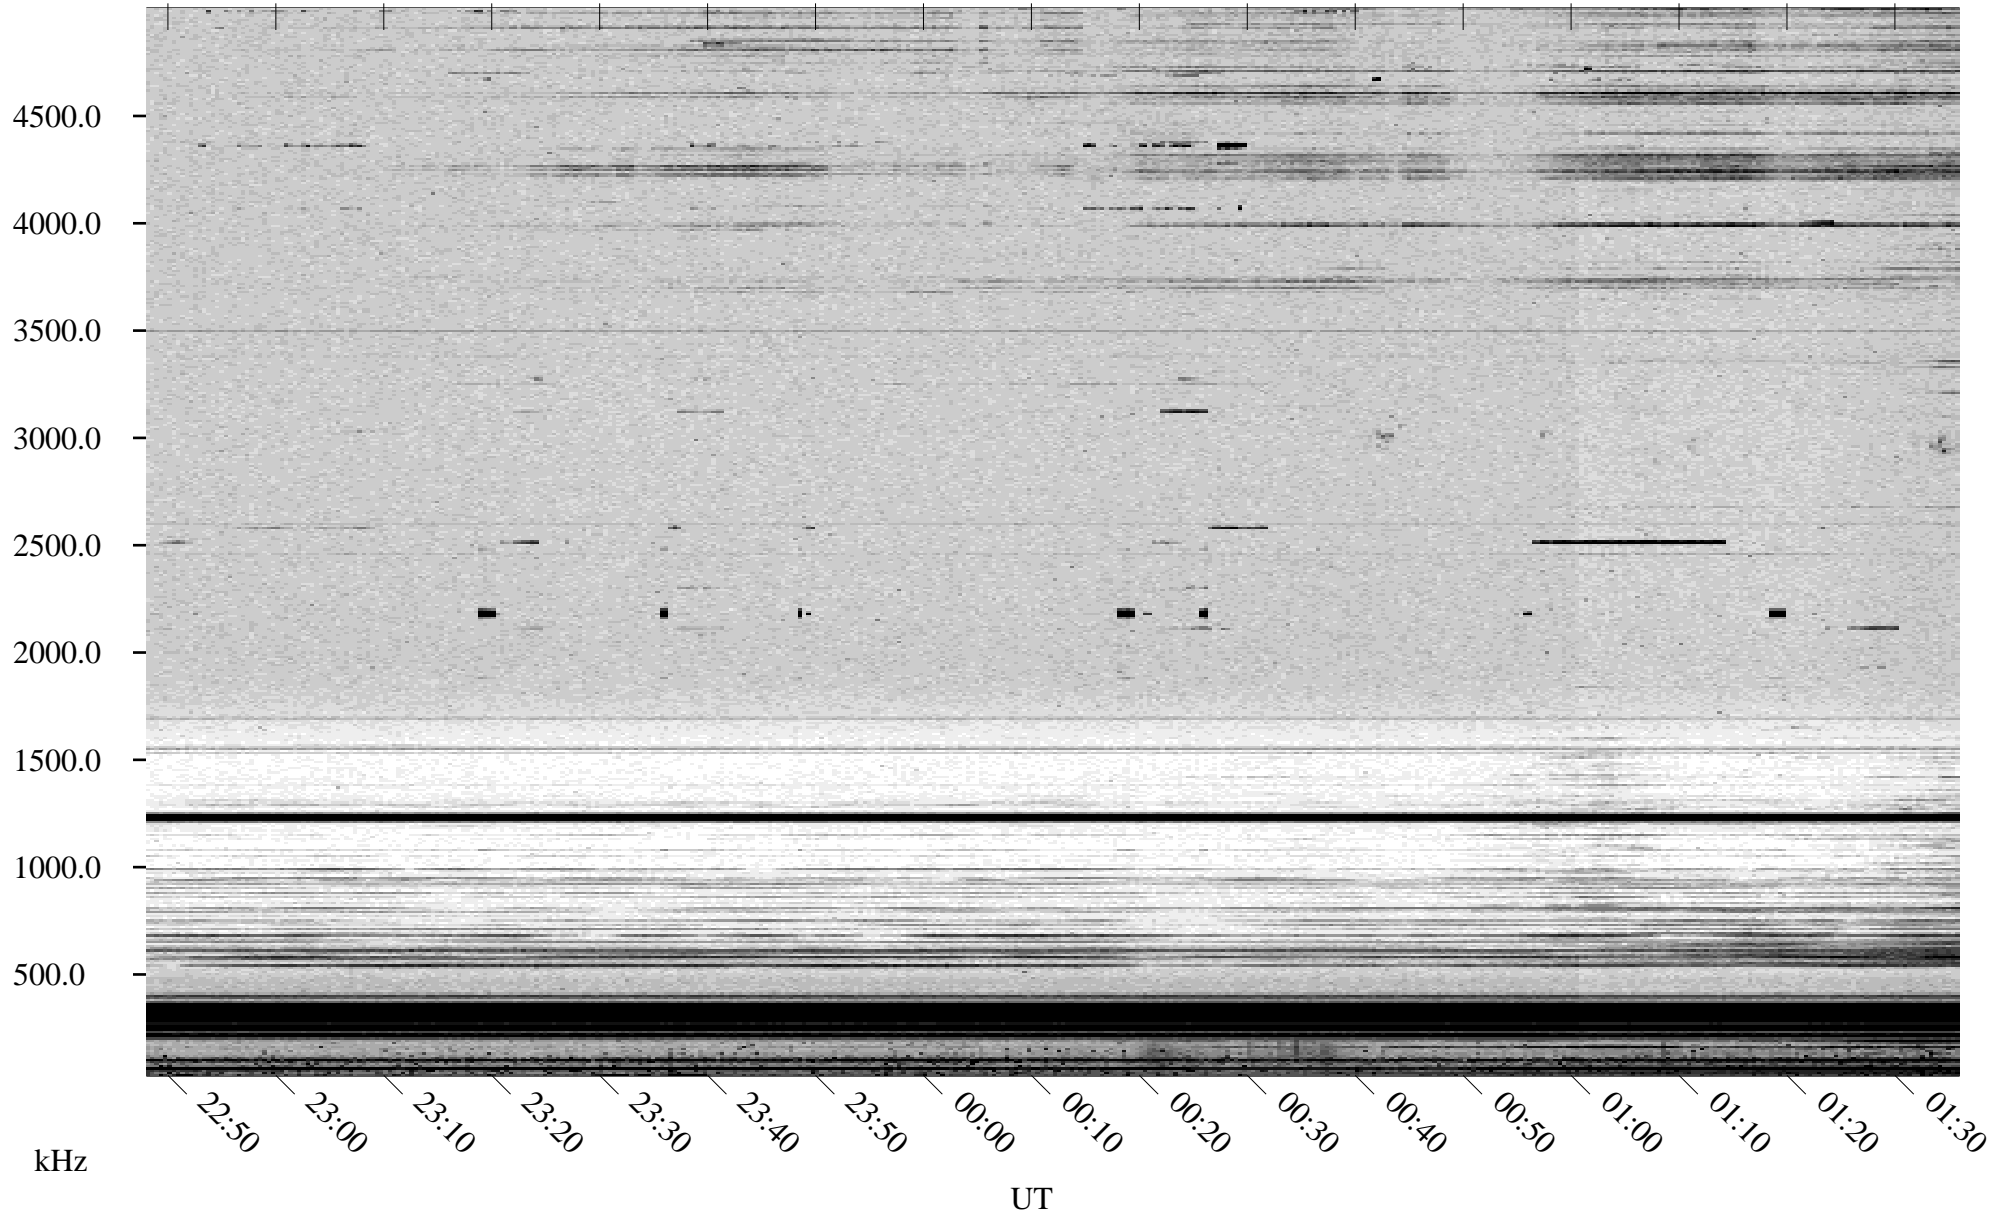

08/30/2000 Churchill, MTB

Linear Scale Black = 161 White = 15

ch00243l.r00m max_12

Page 1

08/30/2000 Churchill, MTB

Linear Scale Black = 161 White = 15

ch00243l.r00m max_12

Page 2

08/31/2000 Churchill, MTB

Linear Scale Black = 161 White = 15

ch00243l.r00m max_12

Page 3

08/31/2000 Churchill, MTB

Linear Scale Black = 161 White = 15

ch00243l.r00m max_12

Page 4

08/31/2000 Churchill, MTB

Linear Scale Black = 161 White = 15

ch00243l.r00m max_12

Page 5

08/31/2000 Churchill, MTB

Linear Scale Black = 161 White = 15

ch00243l.r00m max_12

Page 6

08/31/2000 Churchill, MTB

Linear Scale Black = 161 White = 15

ch00243l.r00m max_12

Page 7

08/31/2000 Churchill, MTB

Linear Scale Black = 161 White = 15

ch00243l.r00m max_12