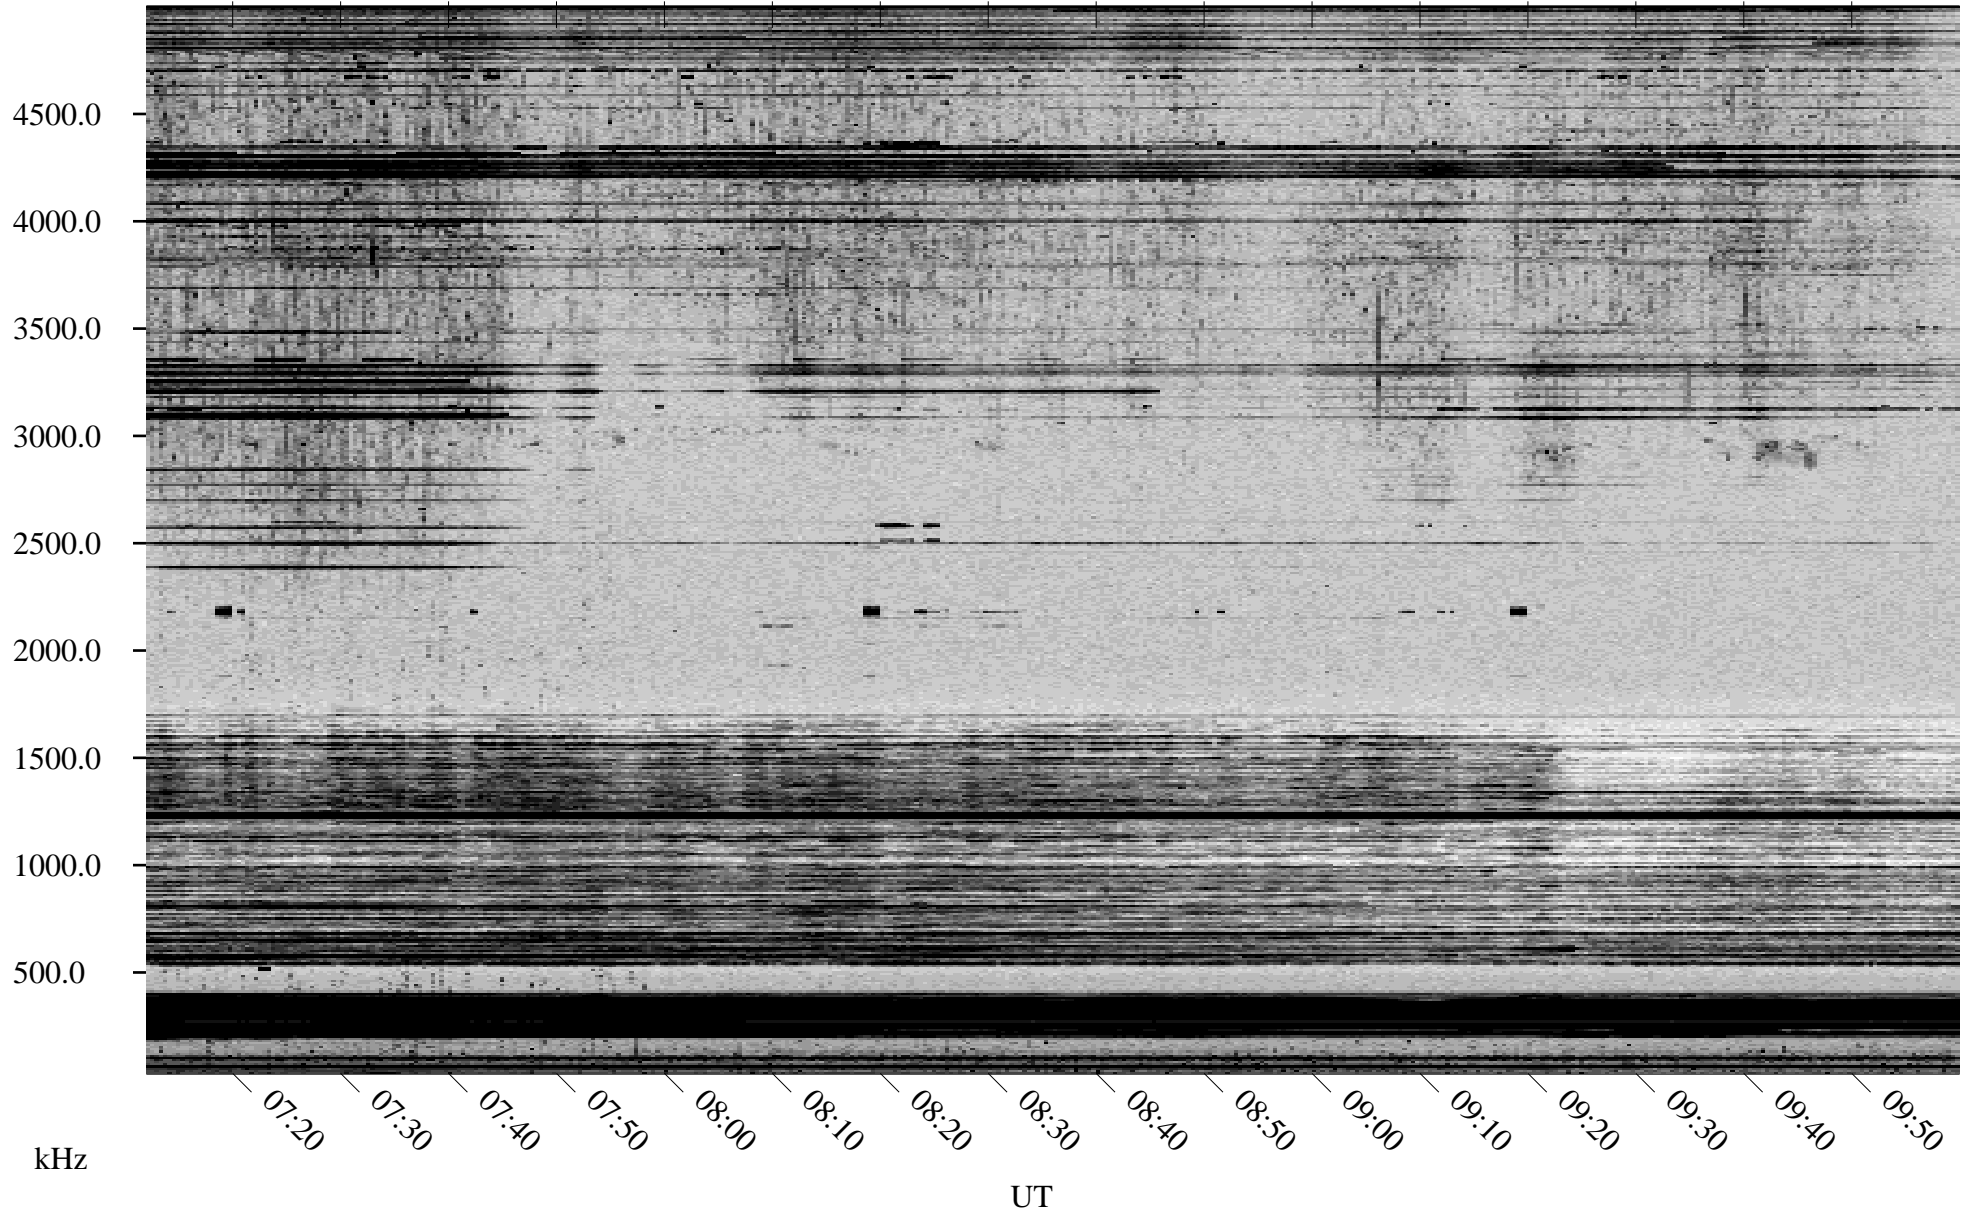

08/30/2000 Churchill, MTB

Linear Scale Black = 161 White = 15

ch00243l.r00m max_12

Page 1

08/30/2000 Churchill, MTB

Linear Scale Black = 161 White = 15

ch00243l.r00m max_12

Page 2

08/31/2000 Churchill, MTB

Linear Scale Black = 161 White = 15

ch00243l.r00m max_12

Page 3

08/31/2000 Churchill, MTB

Linear Scale Black = 161 White = 15

ch00243l.r00m max_12

Page 4

08/31/2000 Churchill, MTB

Linear Scale Black = 161 White = 15

ch00243l.r00m max_12

Page 5

08/31/2000 Churchill, MTB

Linear Scale Black = 161 White = 15

ch00243l.r00m max_12

Page 6

08/31/2000 Churchill, MTB

Linear Scale Black = 161 White = 15

ch00243l.r00m max_12

Page 7

08/31/2000 Churchill, MTB

Linear Scale Black = 161 White = 15

ch00243l.r00m max_12