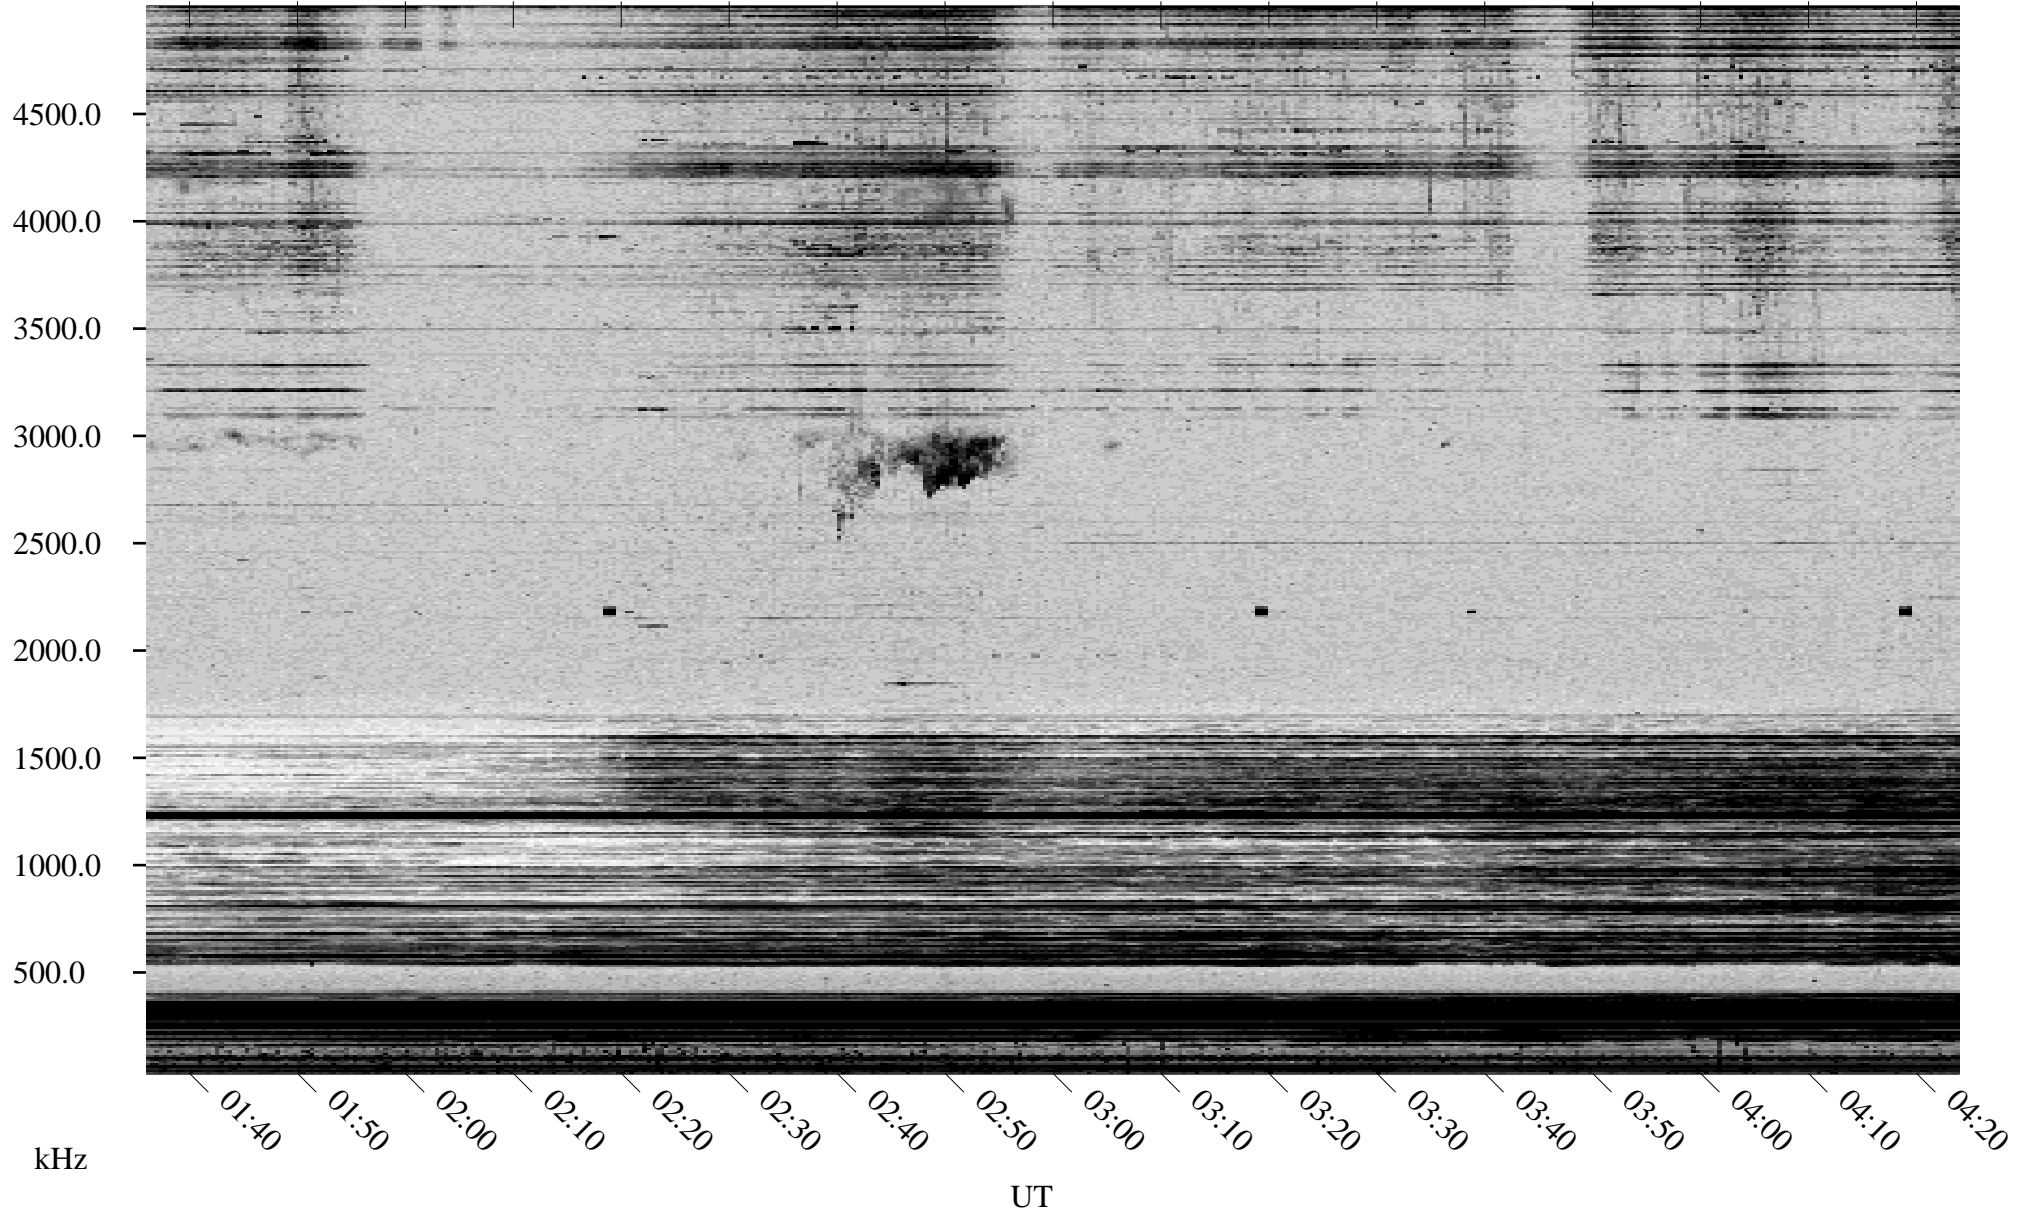

08/30/2000 Churchill, MTB

Linear Scale Black = 161 White = 15

ch00243l.r00m max_12

Page 1

08/30/2000 Churchill, MTB

Linear Scale Black = 161 White = 15

ch00243l.r00m max_12

Page 2

08/31/2000 Churchill, MTB

Linear Scale Black = 161 White = 15

ch00243l.r00m max_12

Page 3

08/31/2000 Churchill, MTB

Linear Scale Black = 161 White = 15

ch00243l.r00m max_12

Page 4

08/31/2000 Churchill, MTB

Linear Scale Black = 161 White = 15

ch00243l.r00m max_12

Page 5

08/31/2000 Churchill, MTB

Linear Scale Black = 161 White = 15

ch00243l.r00m max_12

Page 6

08/31/2000 Churchill, MTB

Linear Scale Black = 161 White = 15

ch00243l.r00m max_12

Page 7

08/31/2000 Churchill, MTB

Linear Scale Black = 161 White = 15

ch00243l.r00m max_12