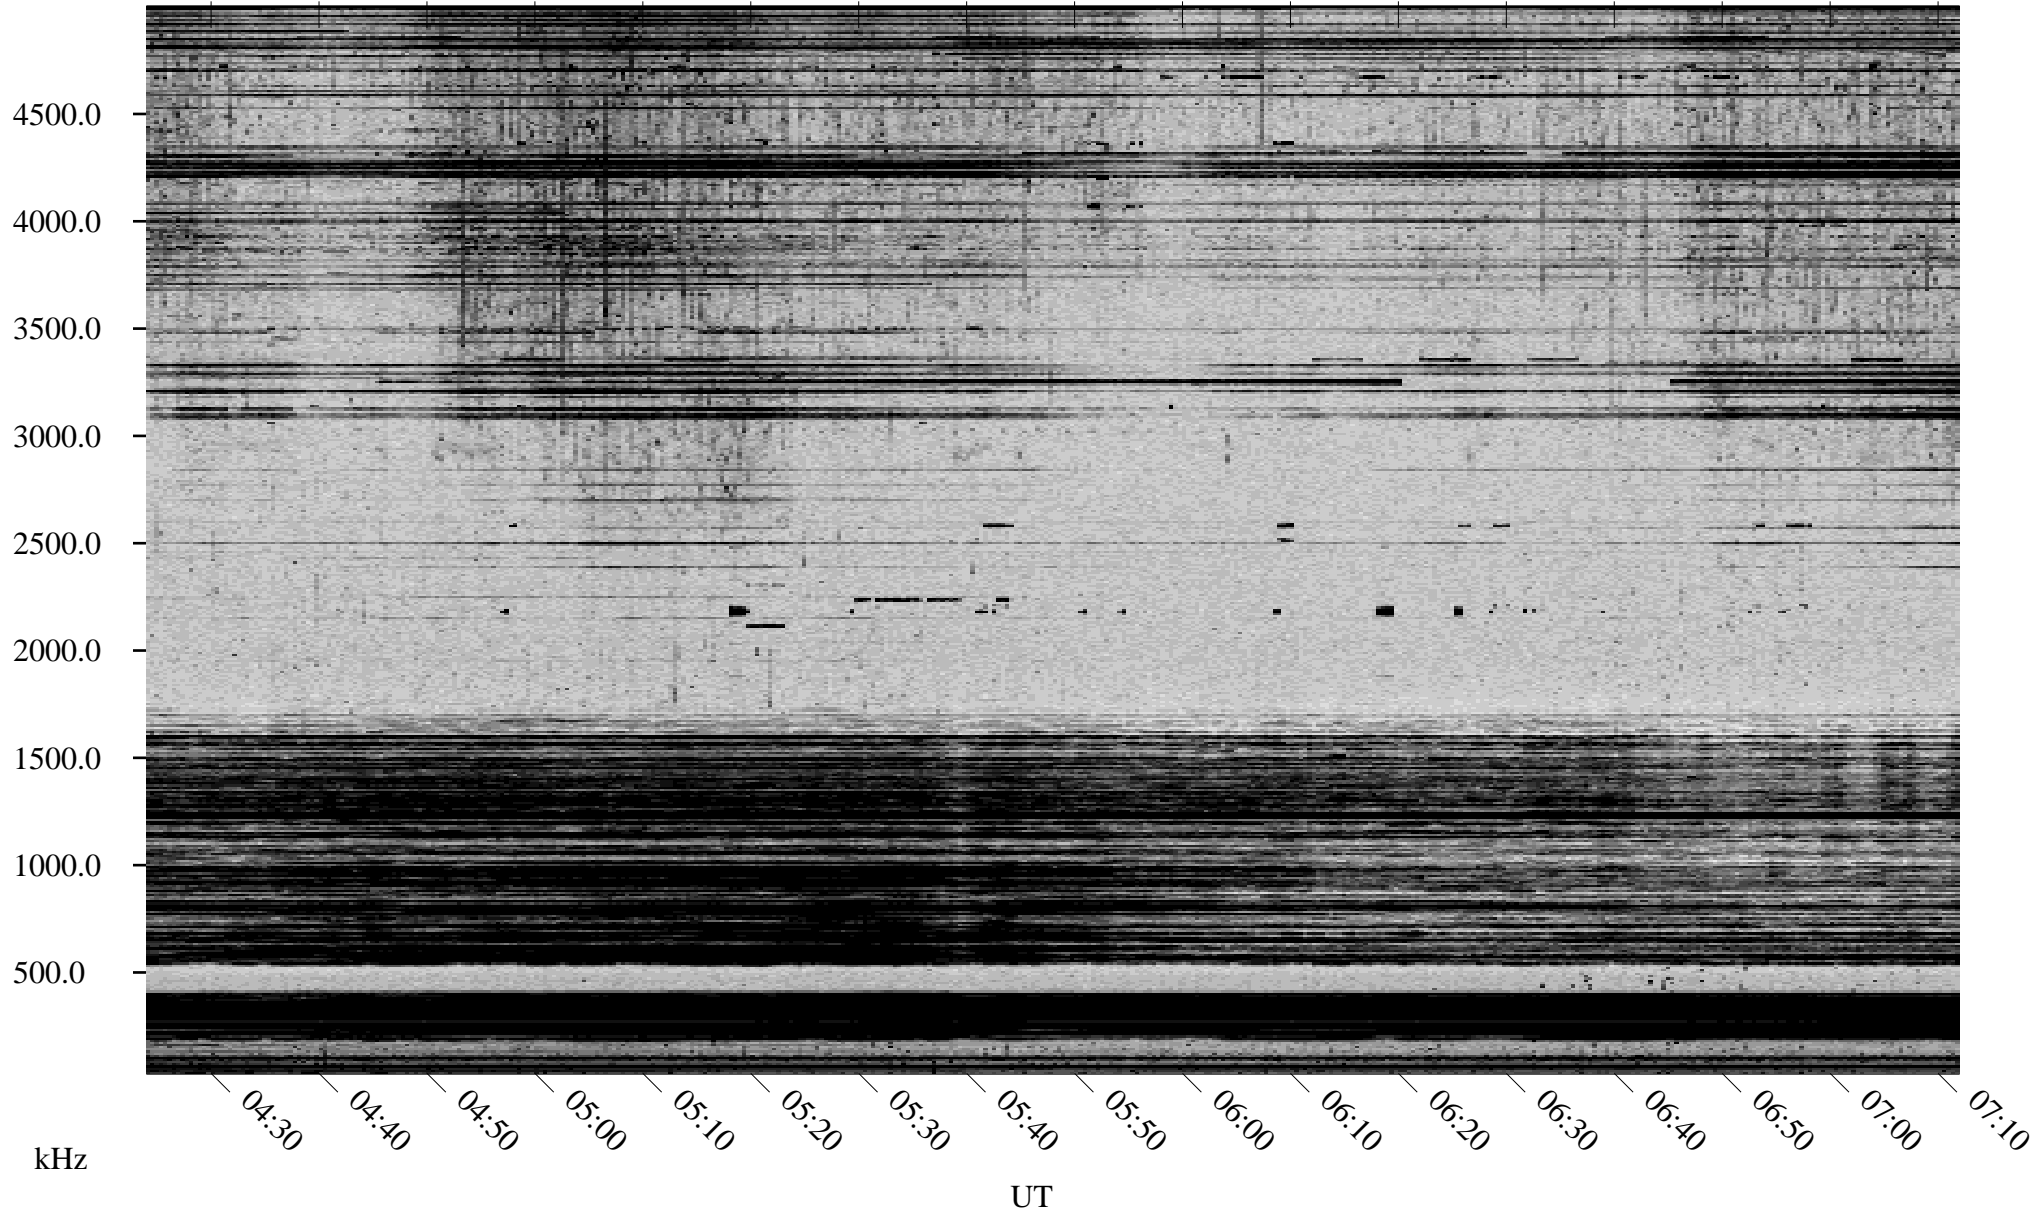

08/30/2000 Churchill, MTB

Linear Scale Black = 161 White = 15

ch00243l.r00m max_12

Page 1

08/30/2000 Churchill, MTB

Linear Scale Black = 161 White = 15

ch00243l.r00m max_12

Page 2

08/31/2000 Churchill, MTB

Linear Scale Black = 161 White = 15

ch00243l.r00m max_12

Page 3

08/31/2000 Churchill, MTB

Linear Scale Black = 161 White = 15

ch00243l.r00m max_12

Page 4

08/31/2000 Churchill, MTB

Linear Scale Black = 161 White = 15

ch00243l.r00m max_12

Page 5

08/31/2000 Churchill, MTB

Linear Scale Black = 161 White = 15

ch00243l.r00m max_12

Page 6

08/31/2000 Churchill, MTB

Linear Scale Black = 161 White = 15

ch00243l.r00m max_12

Page 7

08/31/2000 Churchill, MTB

Linear Scale Black = 161 White = 15

ch00243l.r00m max_12