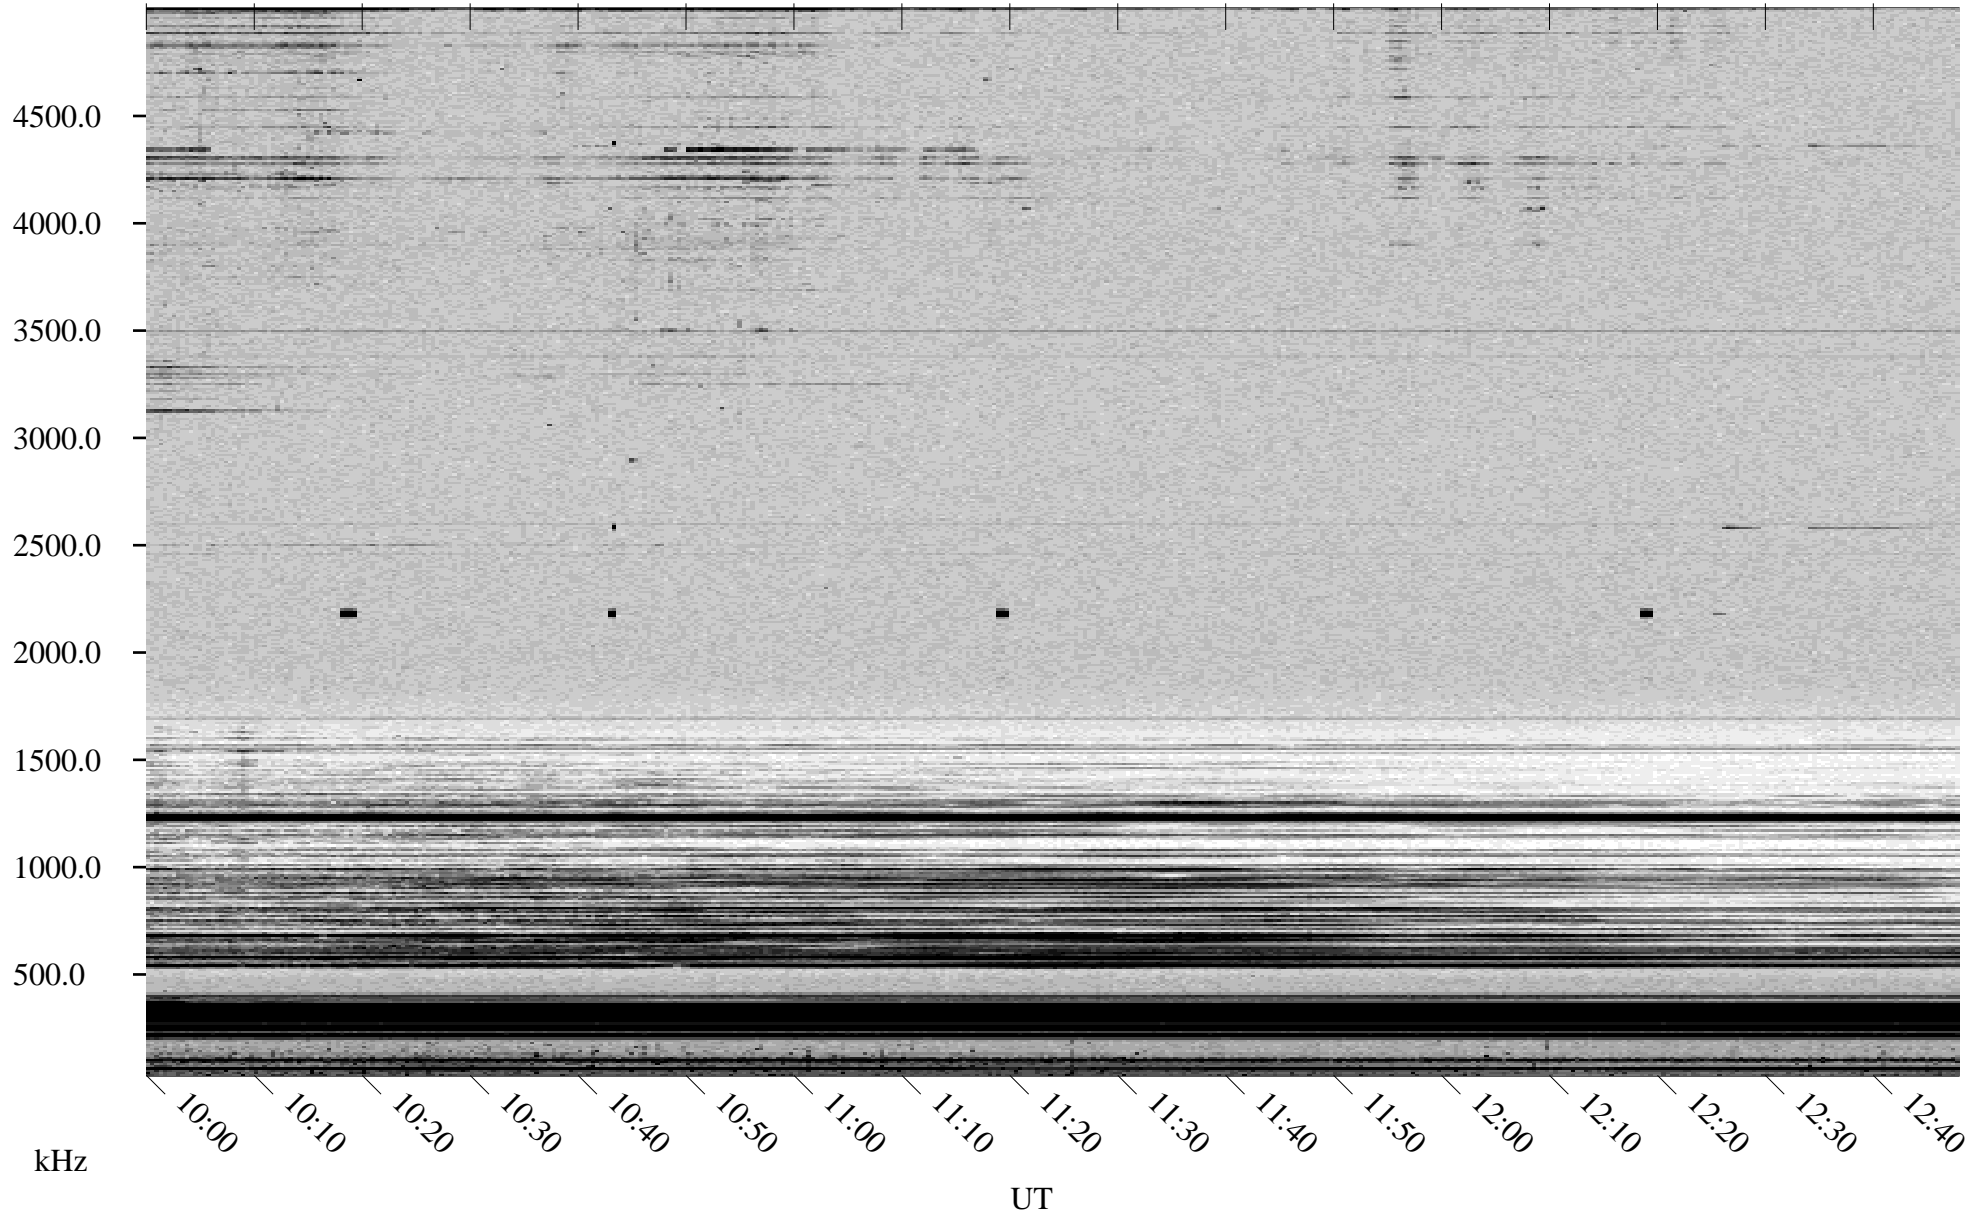

08/30/2000 Churchill, MTB

Linear Scale Black = 161 White = 15

ch00243l.r00m max_12

Page 1

08/30/2000 Churchill, MTB

Linear Scale Black = 161 White = 15

ch00243l.r00m max_12

Page 2

08/31/2000 Churchill, MTB

Linear Scale Black = 161 White = 15

ch00243l.r00m max_12

Page 3

08/31/2000 Churchill, MTB

Linear Scale Black = 161 White = 15

ch00243l.r00m max_12

Page 4

08/31/2000 Churchill, MTB

Linear Scale Black = 161 White = 15

ch00243l.r00m max_12

Page 5

08/31/2000 Churchill, MTB

Linear Scale Black = 161 White = 15

ch00243l.r00m max_12

Page 6

08/31/2000 Churchill, MTB

Linear Scale Black = 161 White = 15

ch00243l.r00m max_12

Page 7

08/31/2000 Churchill, MTB

Linear Scale Black = 161 White = 15

ch00243l.r00m max_12