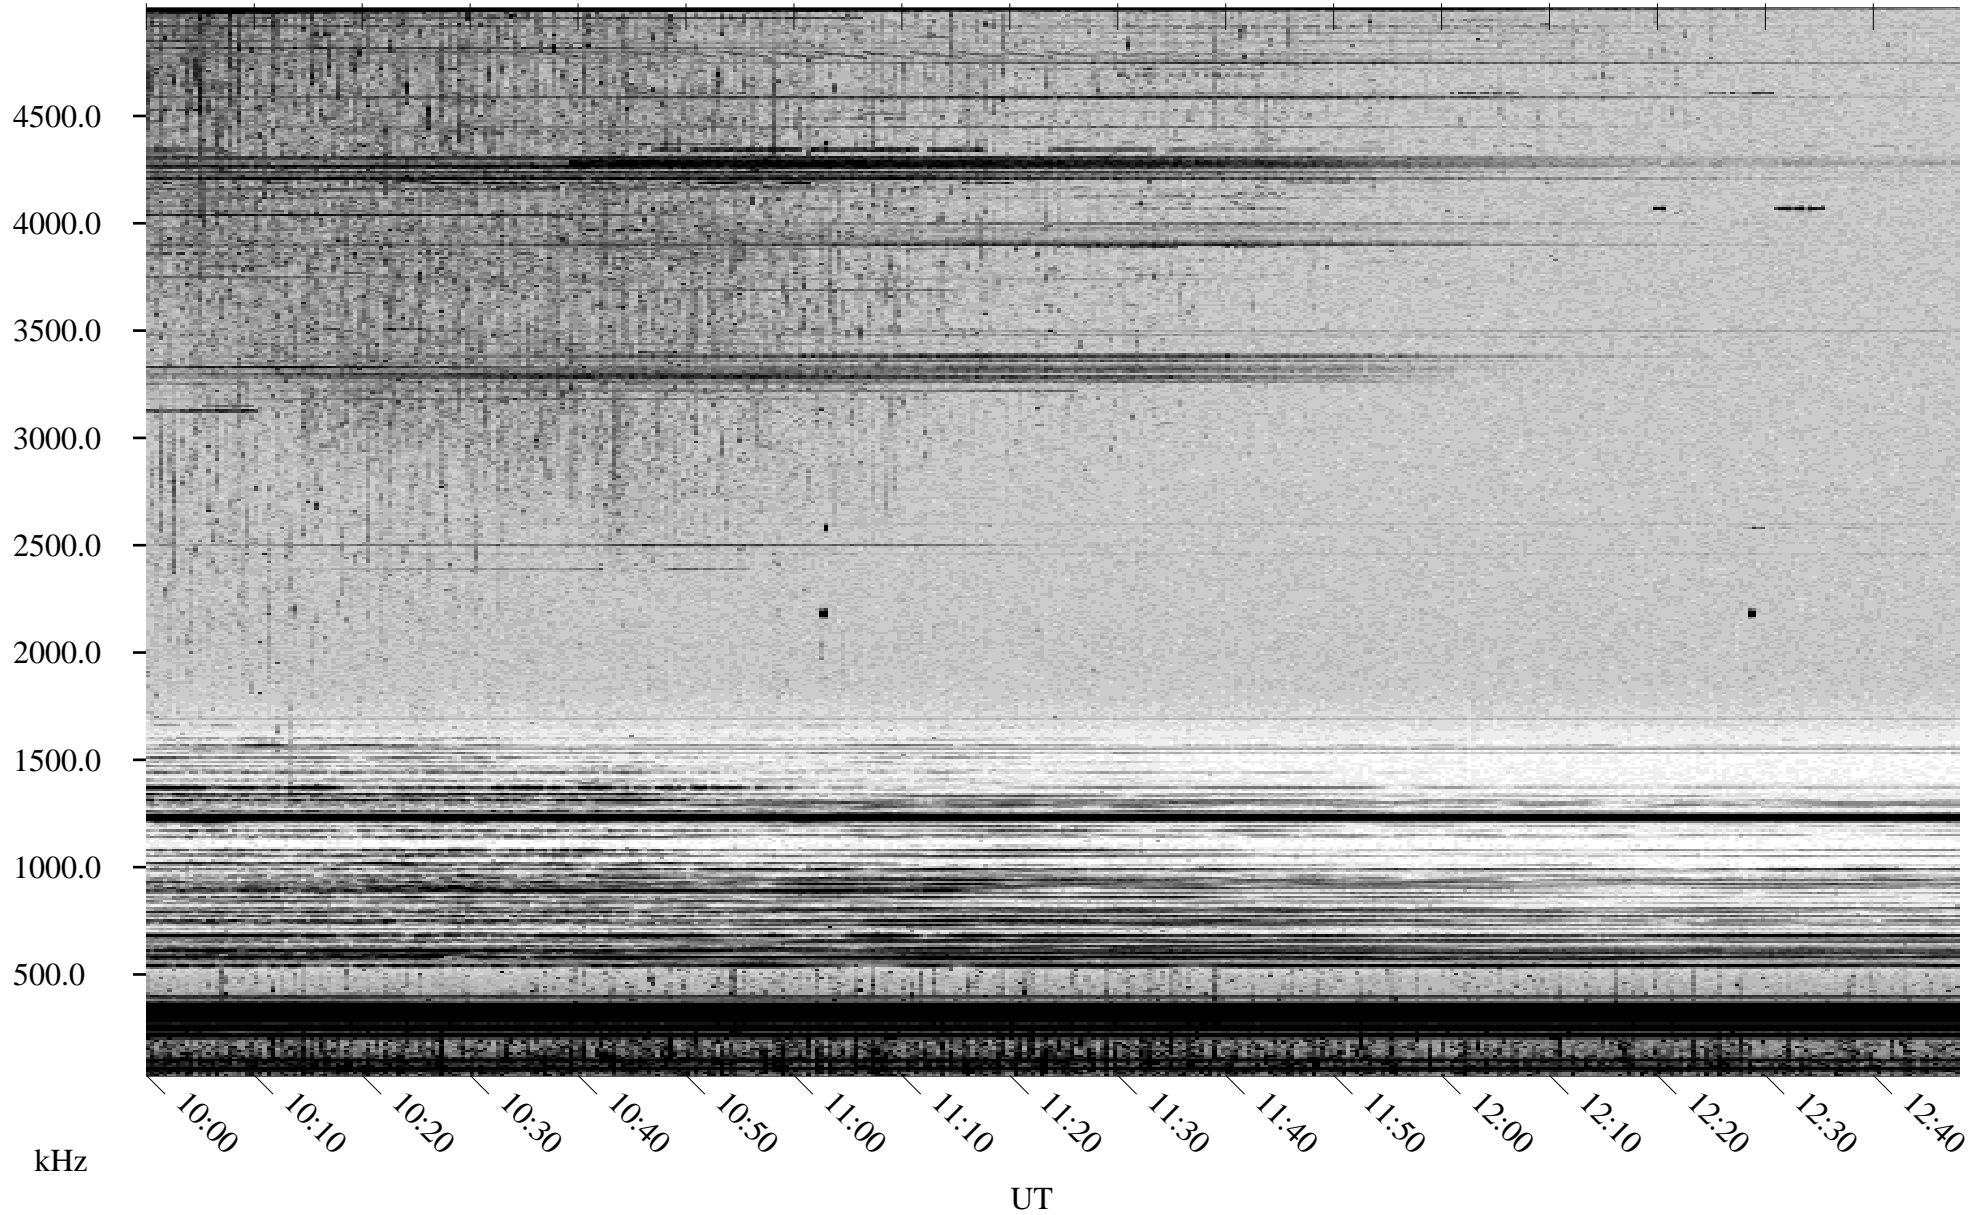

09/06/2000 Churchill, MTB

Linear Scale Black = 161 White = 15

ch00250l.r00m max_12

Page 1

09/06/2000 Churchill, MTB

Linear Scale Black = 161 White = 15

ch00250l.r00m max_12

Page 2

09/07/2000 Churchill, MTB

Linear Scale Black = 161 White = 15

ch00250l.r00m max_12

Page 3

09/07/2000 Churchill, MTB

Linear Scale Black = 161 White = 15

ch00250l.r00m max_12

Page 4

09/07/2000 Churchill, MTB

Linear Scale Black = 161 White = 15

ch00250l.r00m max_12

Page 5

09/07/2000 Churchill, MTB

Linear Scale Black = 161 White = 15

ch00250l.r00m max_12

Page 6

09/07/2000 Churchill, MTB

Linear Scale Black = 161 White = 15

ch00250l.r00m max_12

Page 7