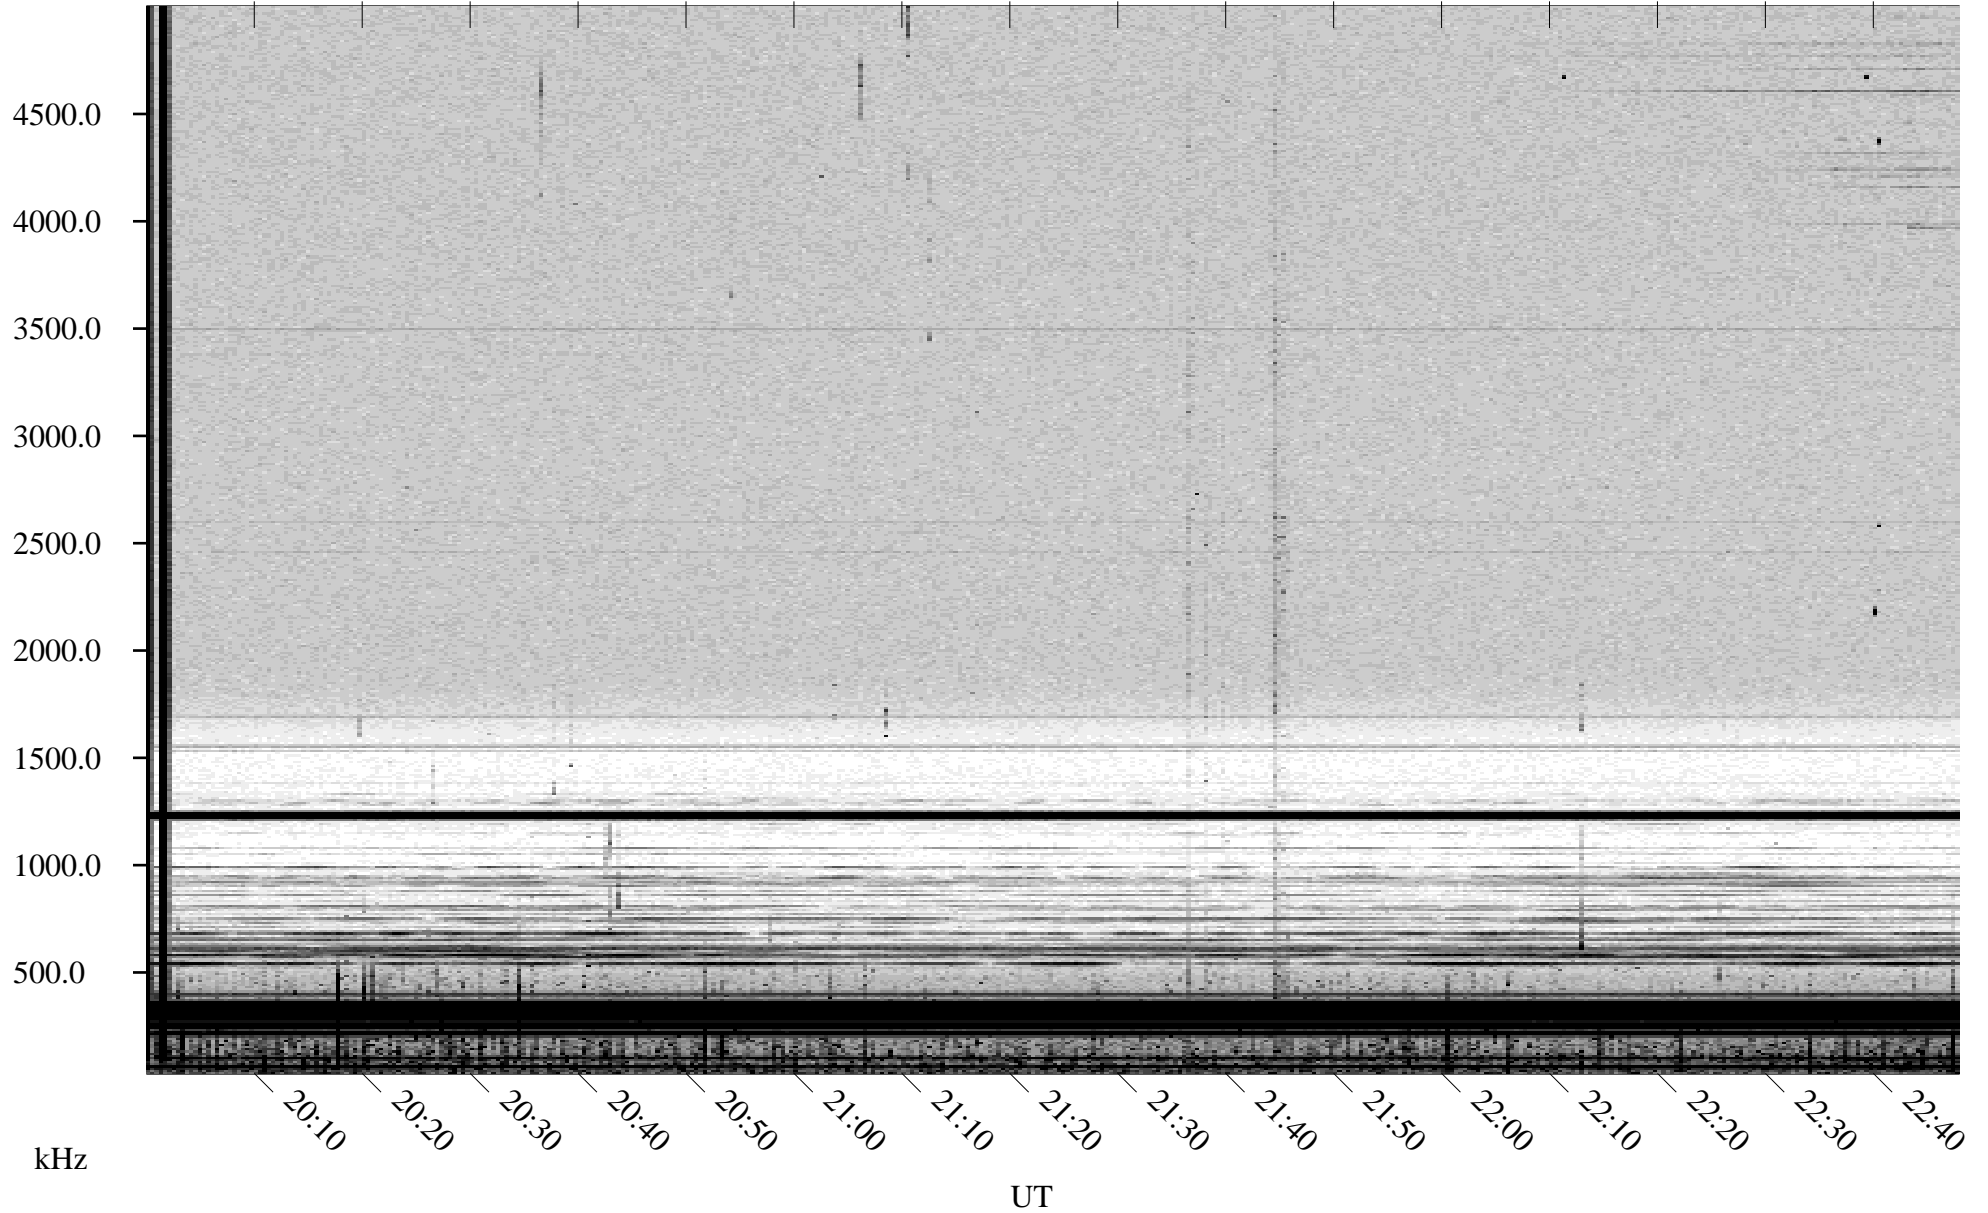

09/06/2000 Churchill, MTB

Linear Scale Black = 161 White = 15

ch00250l.r00m max_12

Page 1

09/06/2000 Churchill, MTB

Linear Scale Black = 161 White = 15

ch00250l.r00m max_12

Page 2

09/07/2000 Churchill, MTB

Linear Scale Black = 161 White = 15

ch00250l.r00m max_12

Page 3

09/07/2000 Churchill, MTB

Linear Scale Black = 161 White = 15

ch00250l.r00m max_12

Page 4

09/07/2000 Churchill, MTB

Linear Scale Black = 161 White = 15

ch00250l.r00m max_12

Page 5

09/07/2000 Churchill, MTB

Linear Scale Black = 161 White = 15

ch00250l.r00m max_12

Page 6

09/07/2000 Churchill, MTB

Linear Scale Black = 161 White = 15

ch00250l.r00m max_12

Page 7