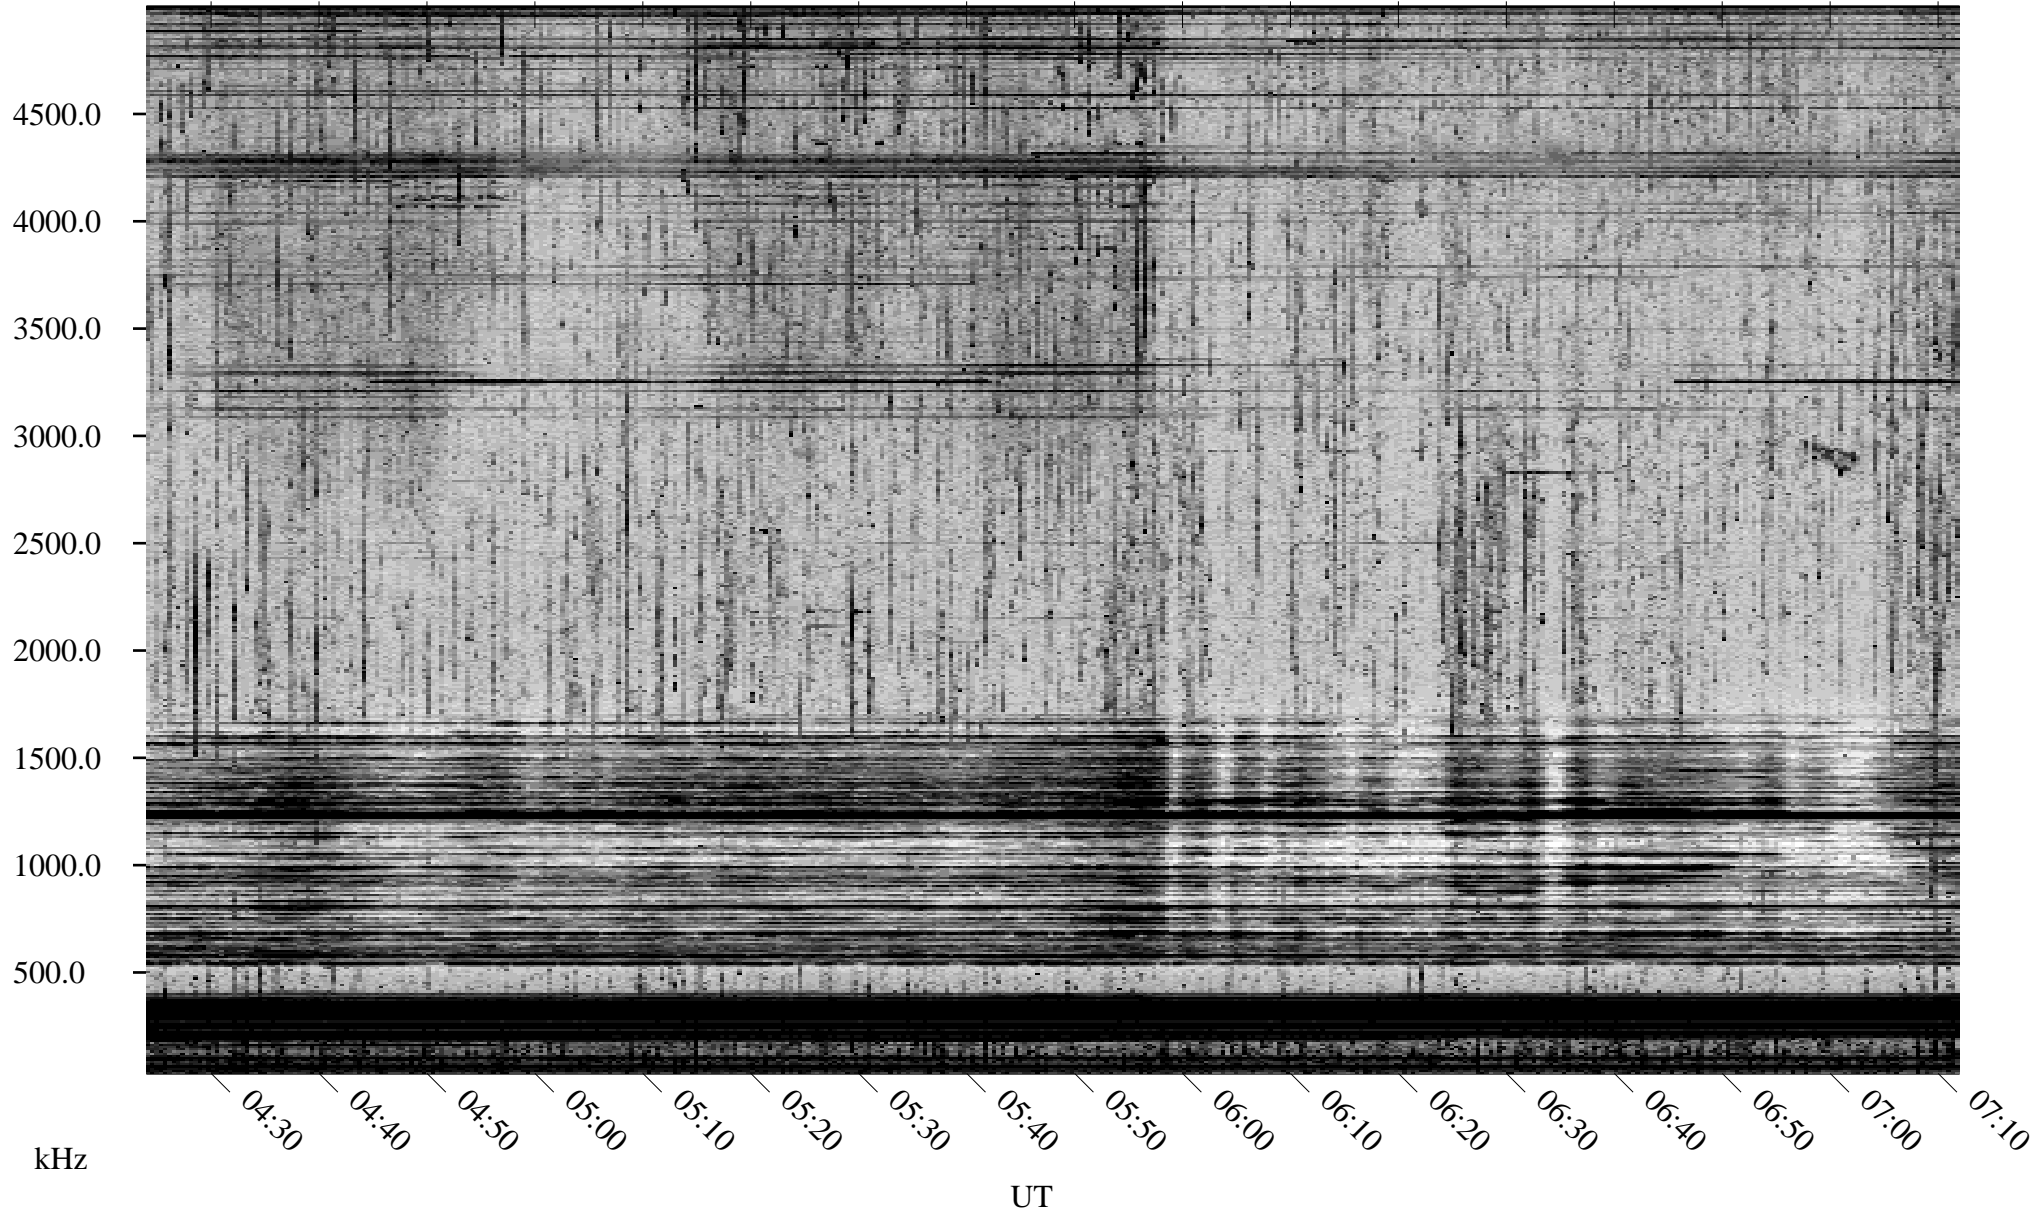

09/06/2000 Churchill, MTB

Linear Scale Black = 161 White = 15

ch00250l.r00m max_12

Page 1

09/06/2000 Churchill, MTB

Linear Scale Black = 161 White = 15

ch00250l.r00m max_12

Page 2

09/07/2000 Churchill, MTB

Linear Scale Black = 161 White = 15

ch00250l.r00m max_12

Page 3

09/07/2000 Churchill, MTB

Linear Scale Black = 161 White = 15

ch00250l.r00m max_12

Page 4

09/07/2000 Churchill, MTB

Linear Scale Black = 161 White = 15

ch00250l.r00m max_12

Page 5

09/07/2000 Churchill, MTB

Linear Scale Black = 161 White = 15

ch00250l.r00m max_12

Page 6

09/07/2000 Churchill, MTB

Linear Scale Black = 161 White = 15

ch00250l.r00m max_12

Page 7