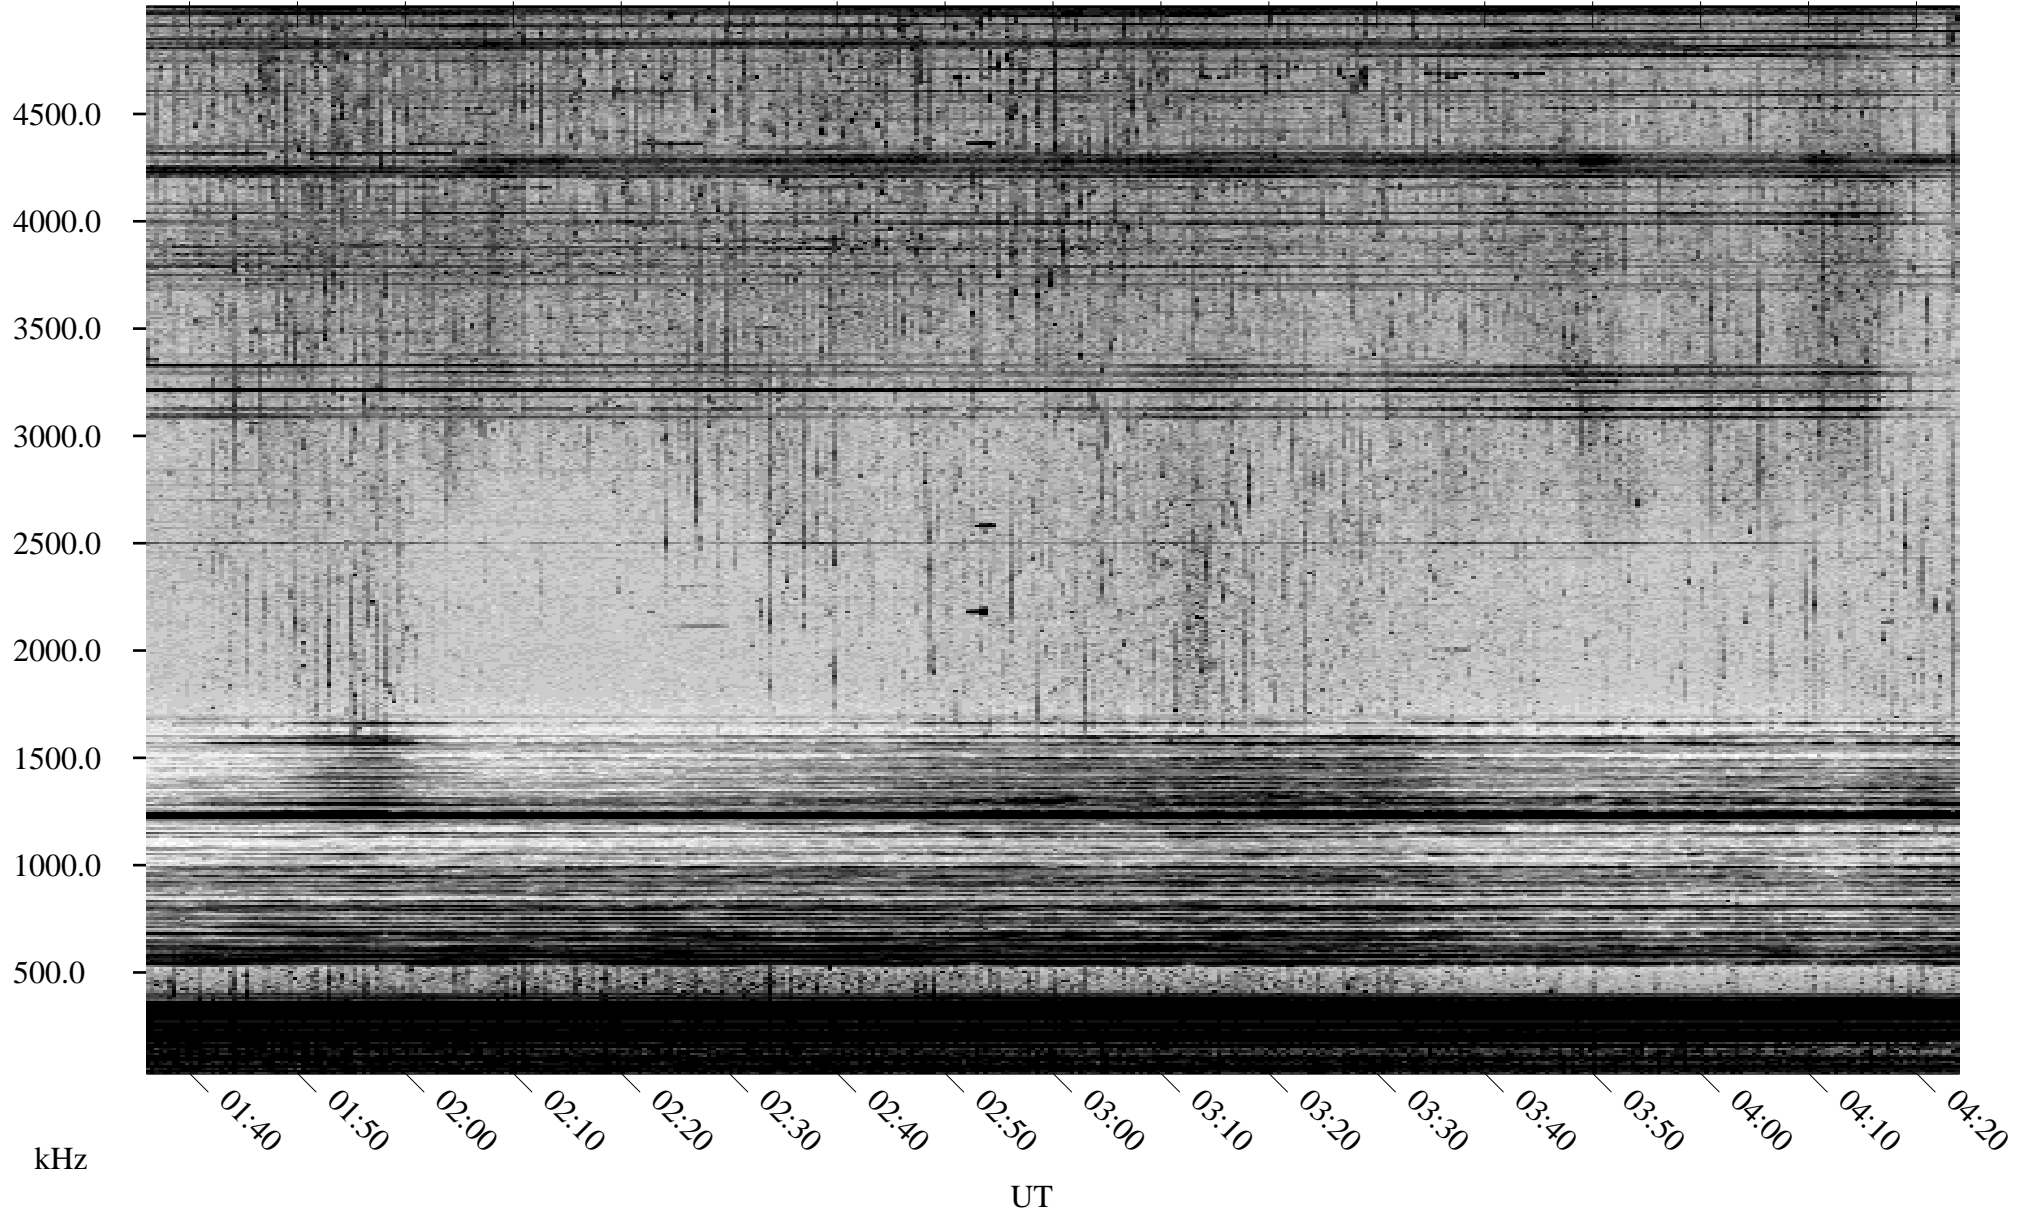

09/06/2000 Churchill, MTB

Linear Scale Black = 161 White = 15

ch00250l.r00m max_12

Page 1

09/06/2000 Churchill, MTB

Linear Scale Black = 161 White = 15

ch00250l.r00m max_12

Page 2

09/07/2000 Churchill, MTB

Linear Scale Black = 161 White = 15

ch00250l.r00m max_12

Page 3

09/07/2000 Churchill, MTB

Linear Scale Black = 161 White = 15

ch00250l.r00m max_12

Page 4

09/07/2000 Churchill, MTB

Linear Scale Black = 161 White = 15

ch00250l.r00m max_12

Page 5

09/07/2000 Churchill, MTB

Linear Scale Black = 161 White = 15

ch00250l.r00m max_12

Page 6

09/07/2000 Churchill, MTB

Linear Scale Black = 161 White = 15

ch00250l.r00m max_12

Page 7