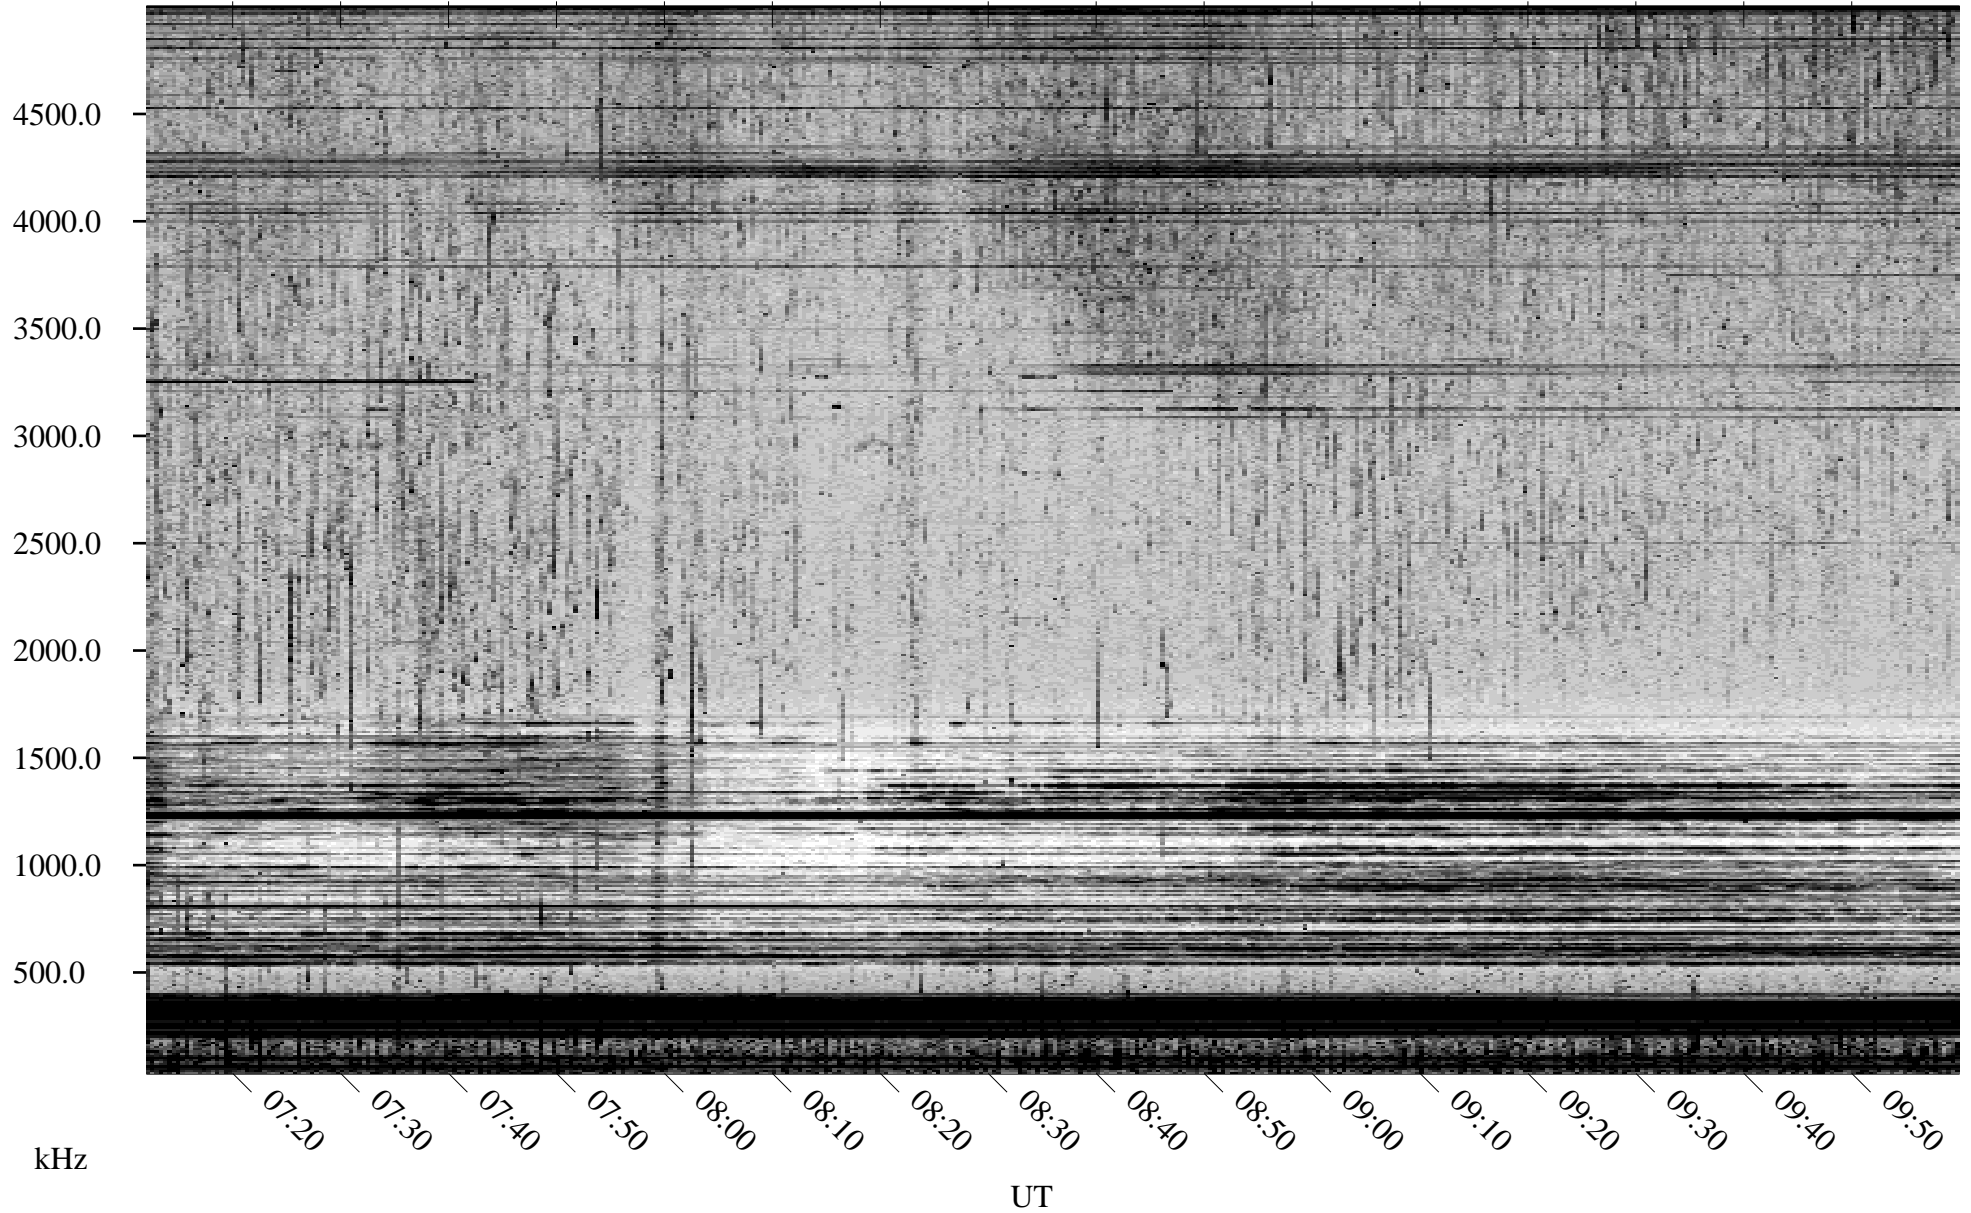

09/06/2000 Churchill, MTB

Linear Scale Black = 161 White = 15

ch00250l.r00m max_12

Page 1

09/06/2000 Churchill, MTB

Linear Scale Black = 161 White = 15

ch00250l.r00m max_12

Page 2

09/07/2000 Churchill, MTB

Linear Scale Black = 161 White = 15

ch00250l.r00m max_12

Page 3

09/07/2000 Churchill, MTB

Linear Scale Black = 161 White = 15

ch00250l.r00m max_12

Page 4

09/07/2000 Churchill, MTB

Linear Scale Black = 161 White = 15

ch00250l.r00m max_12

Page 5

09/07/2000 Churchill, MTB

Linear Scale Black = 161 White = 15

ch00250l.r00m max_12

Page 6

09/07/2000 Churchill, MTB

Linear Scale Black = 161 White = 15

ch00250l.r00m max_12

Page 7