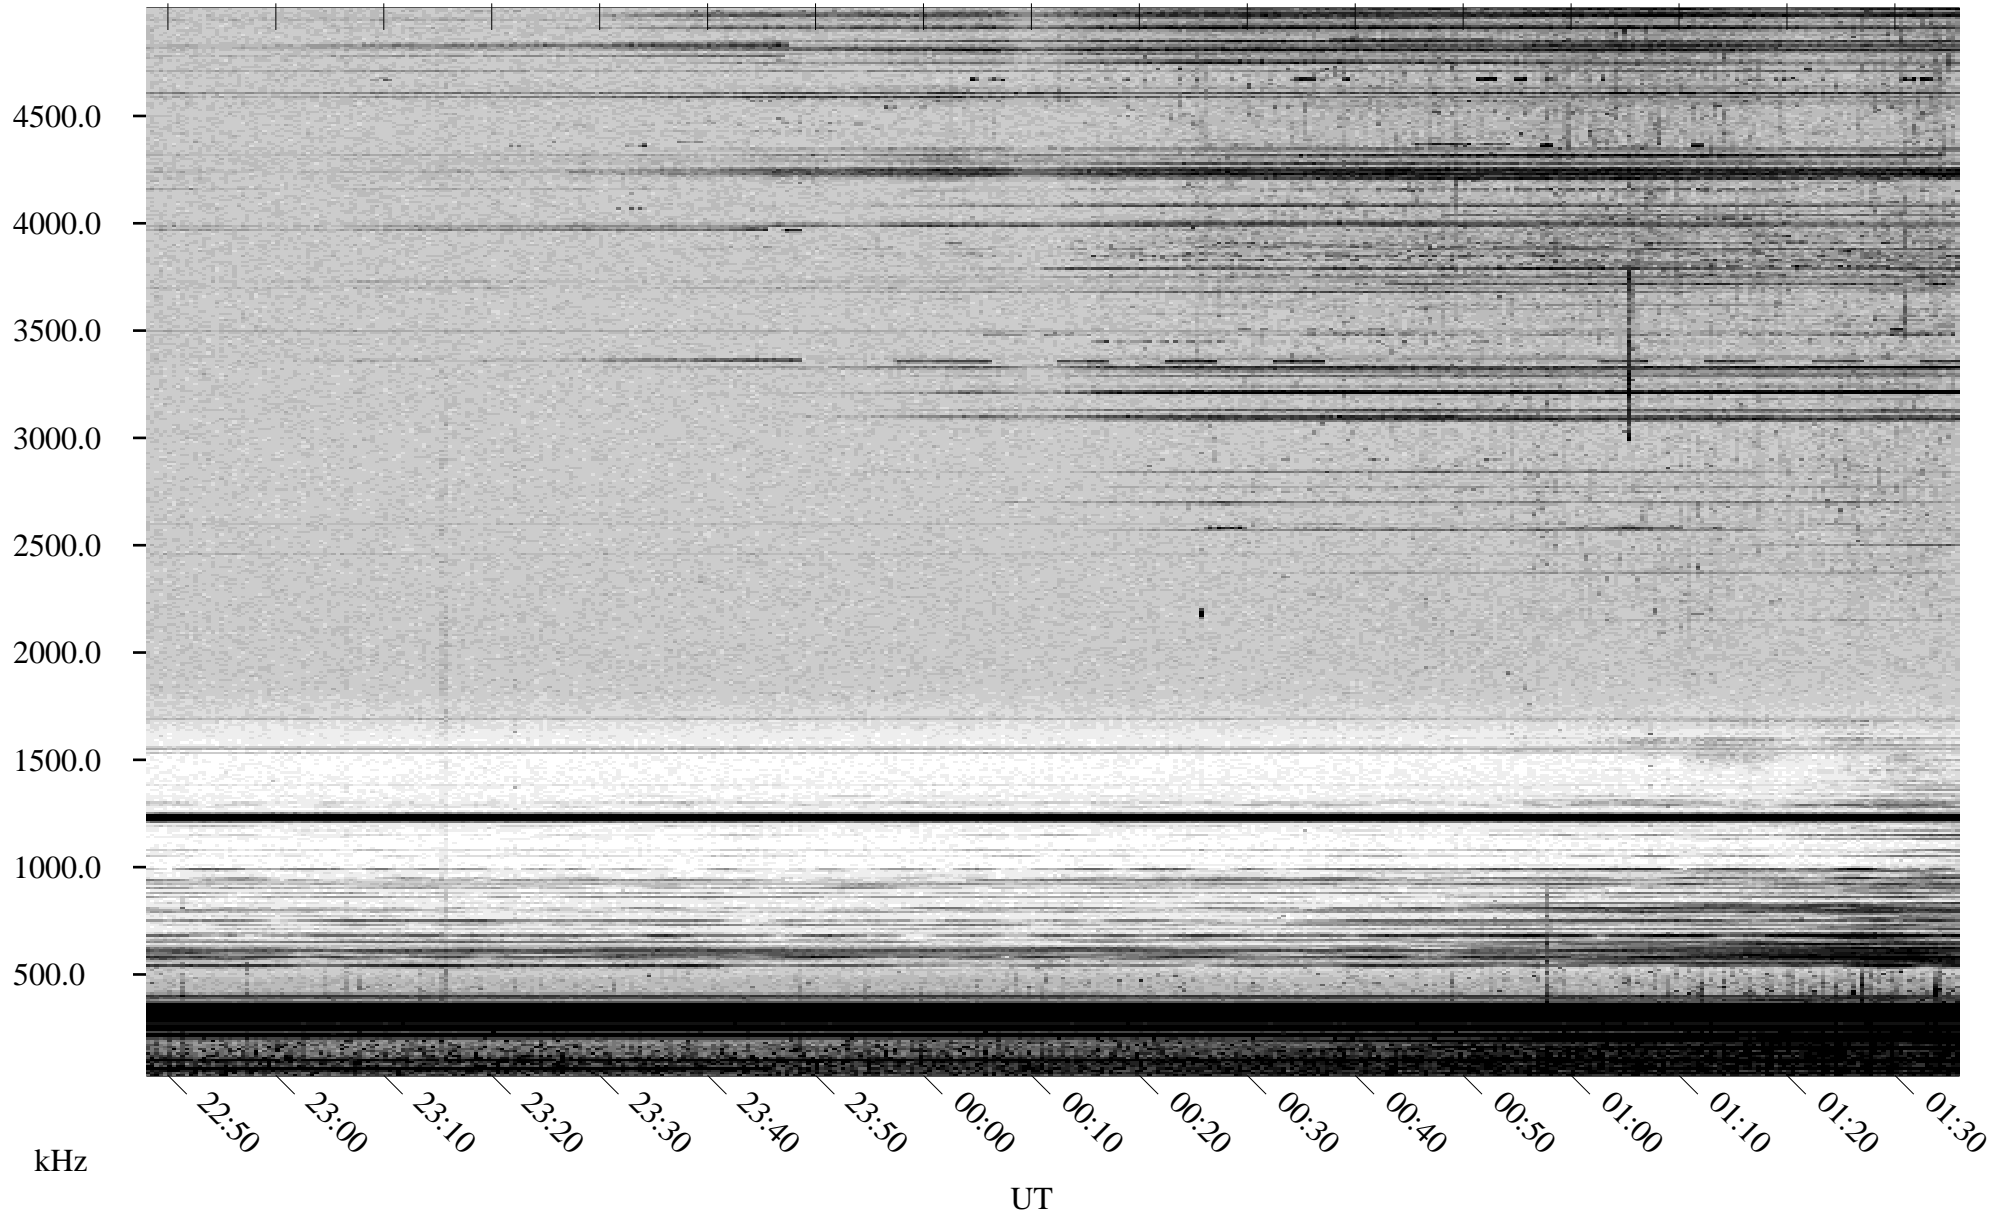

09/06/2000 Churchill, MTB

Linear Scale Black = 161 White = 15

ch00250l.r00m max_12

Page 1

09/06/2000 Churchill, MTB

Linear Scale Black = 161 White = 15

ch00250l.r00m max_12

Page 2

09/07/2000 Churchill, MTB

Linear Scale Black = 161 White = 15

ch00250l.r00m max_12

Page 3

09/07/2000 Churchill, MTB

Linear Scale Black = 161 White = 15

ch00250l.r00m max_12

Page 4

09/07/2000 Churchill, MTB

Linear Scale Black = 161 White = 15

ch00250l.r00m max_12

Page 5

09/07/2000 Churchill, MTB

Linear Scale Black = 161 White = 15

ch00250l.r00m max_12

Page 6

09/07/2000 Churchill, MTB

Linear Scale Black = 161 White = 15

ch00250l.r00m max_12

Page 7