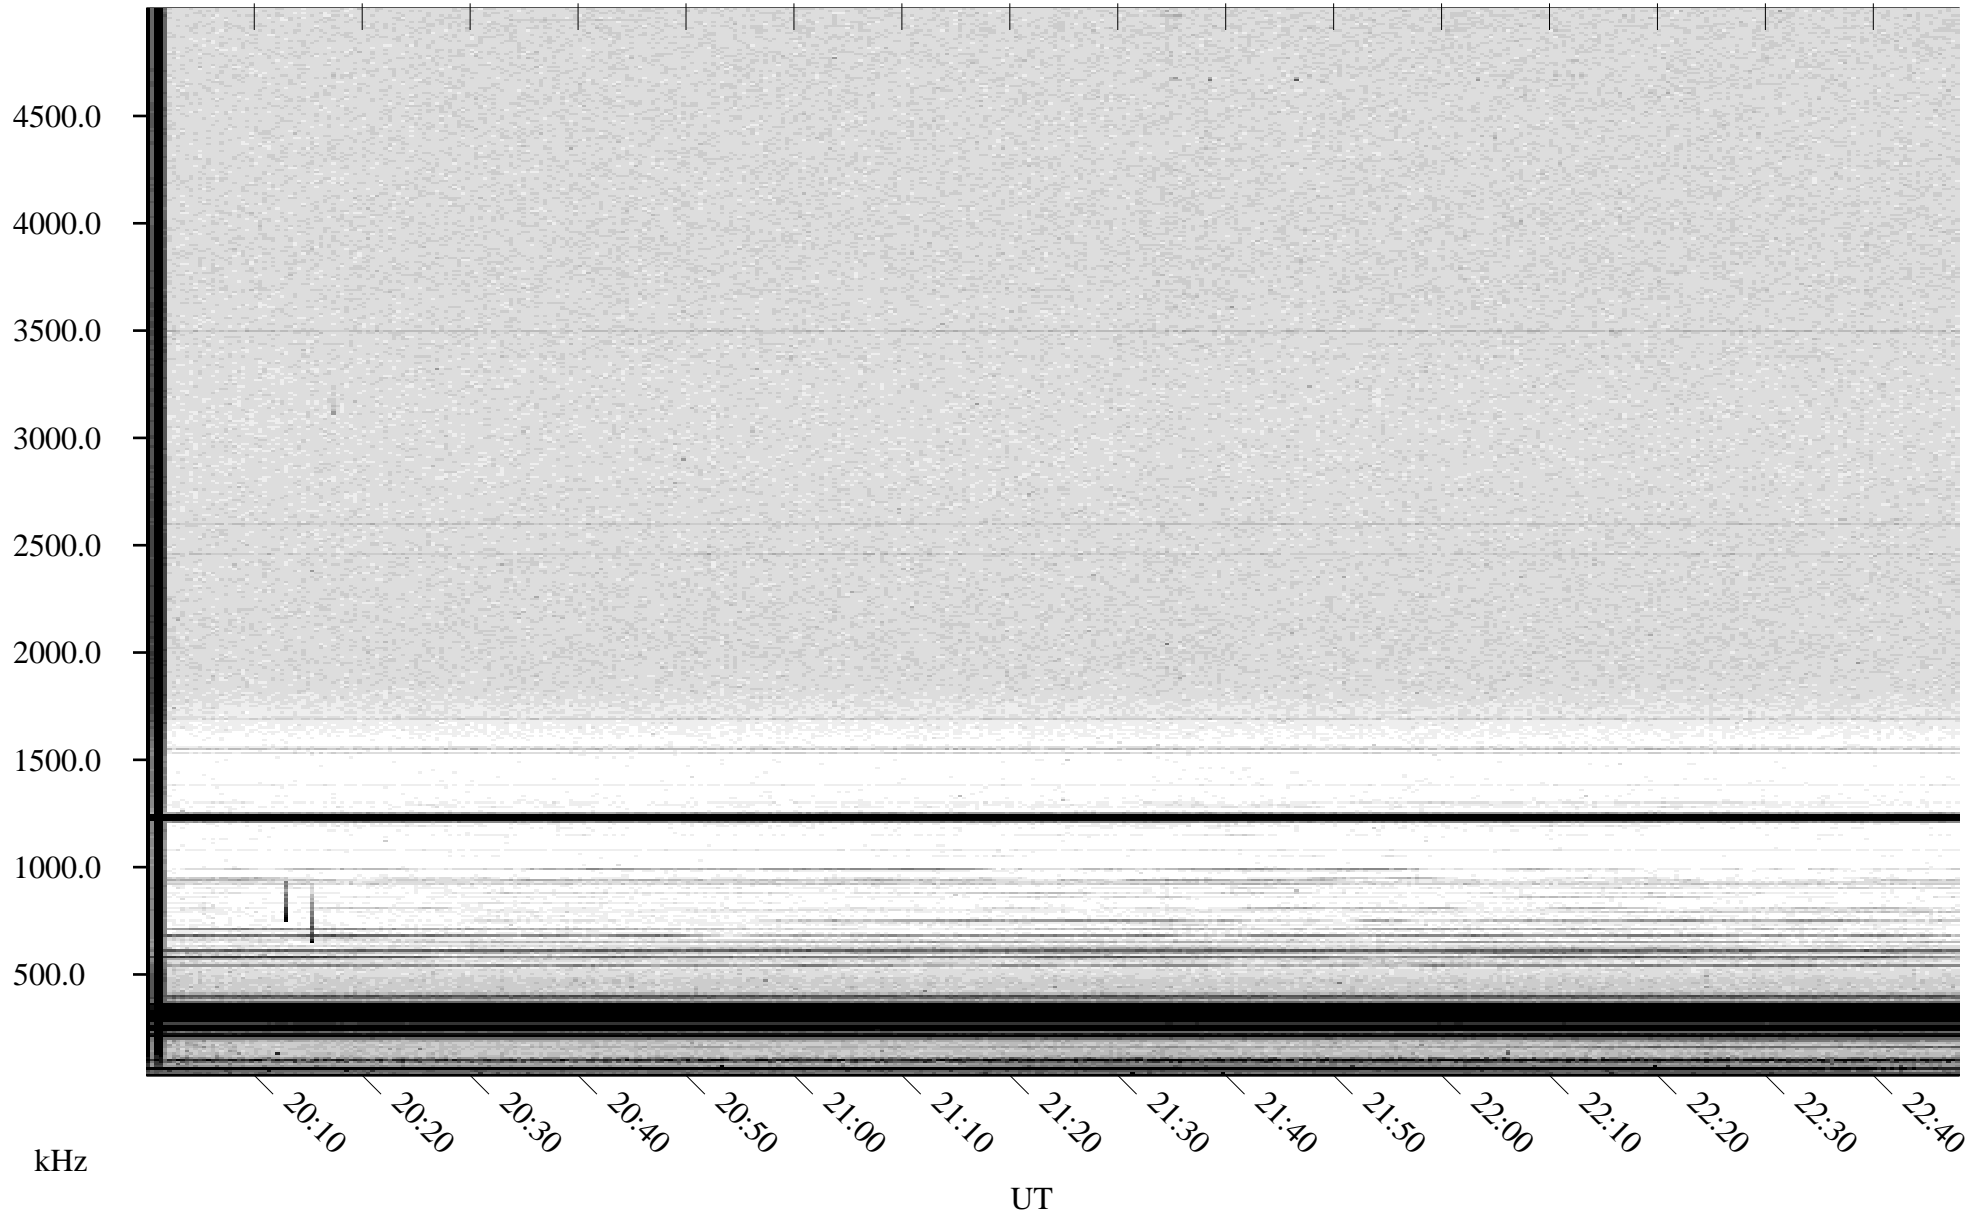

09/17/2000 Churchill, MTB

Linear Scale Black = 161 White = 15

ch002611.r00m max_12

Page 1

09/17/2000 Churchill, MTB

Linear Scale Black = 161 White = 15

ch002611.r00m max_12

Page 2

09/18/2000 Churchill, MTB

Linear Scale Black = 161 White = 15

ch002611.r00m max_12

Page 3

09/18/2000 Churchill, MTB

Linear Scale Black = 161 White = 15

ch002611.r00m max_12

Page 4

09/18/2000 Churchill, MTB

Linear Scale Black = 161 White = 15

ch002611.r00m max_12

09/18/2000 Churchill, MTB

Linear Scale Black = 161 White = 15

ch002611.r00m max_12

Page 6

09/18/2000 Churchill, MTB

Linear Scale Black = 161 White = 15

ch002611.r00m max_12

Page 7

09/18/2000 Churchill, MTB

Linear Scale Black = 161 White = 15

ch002611.r00m max_12