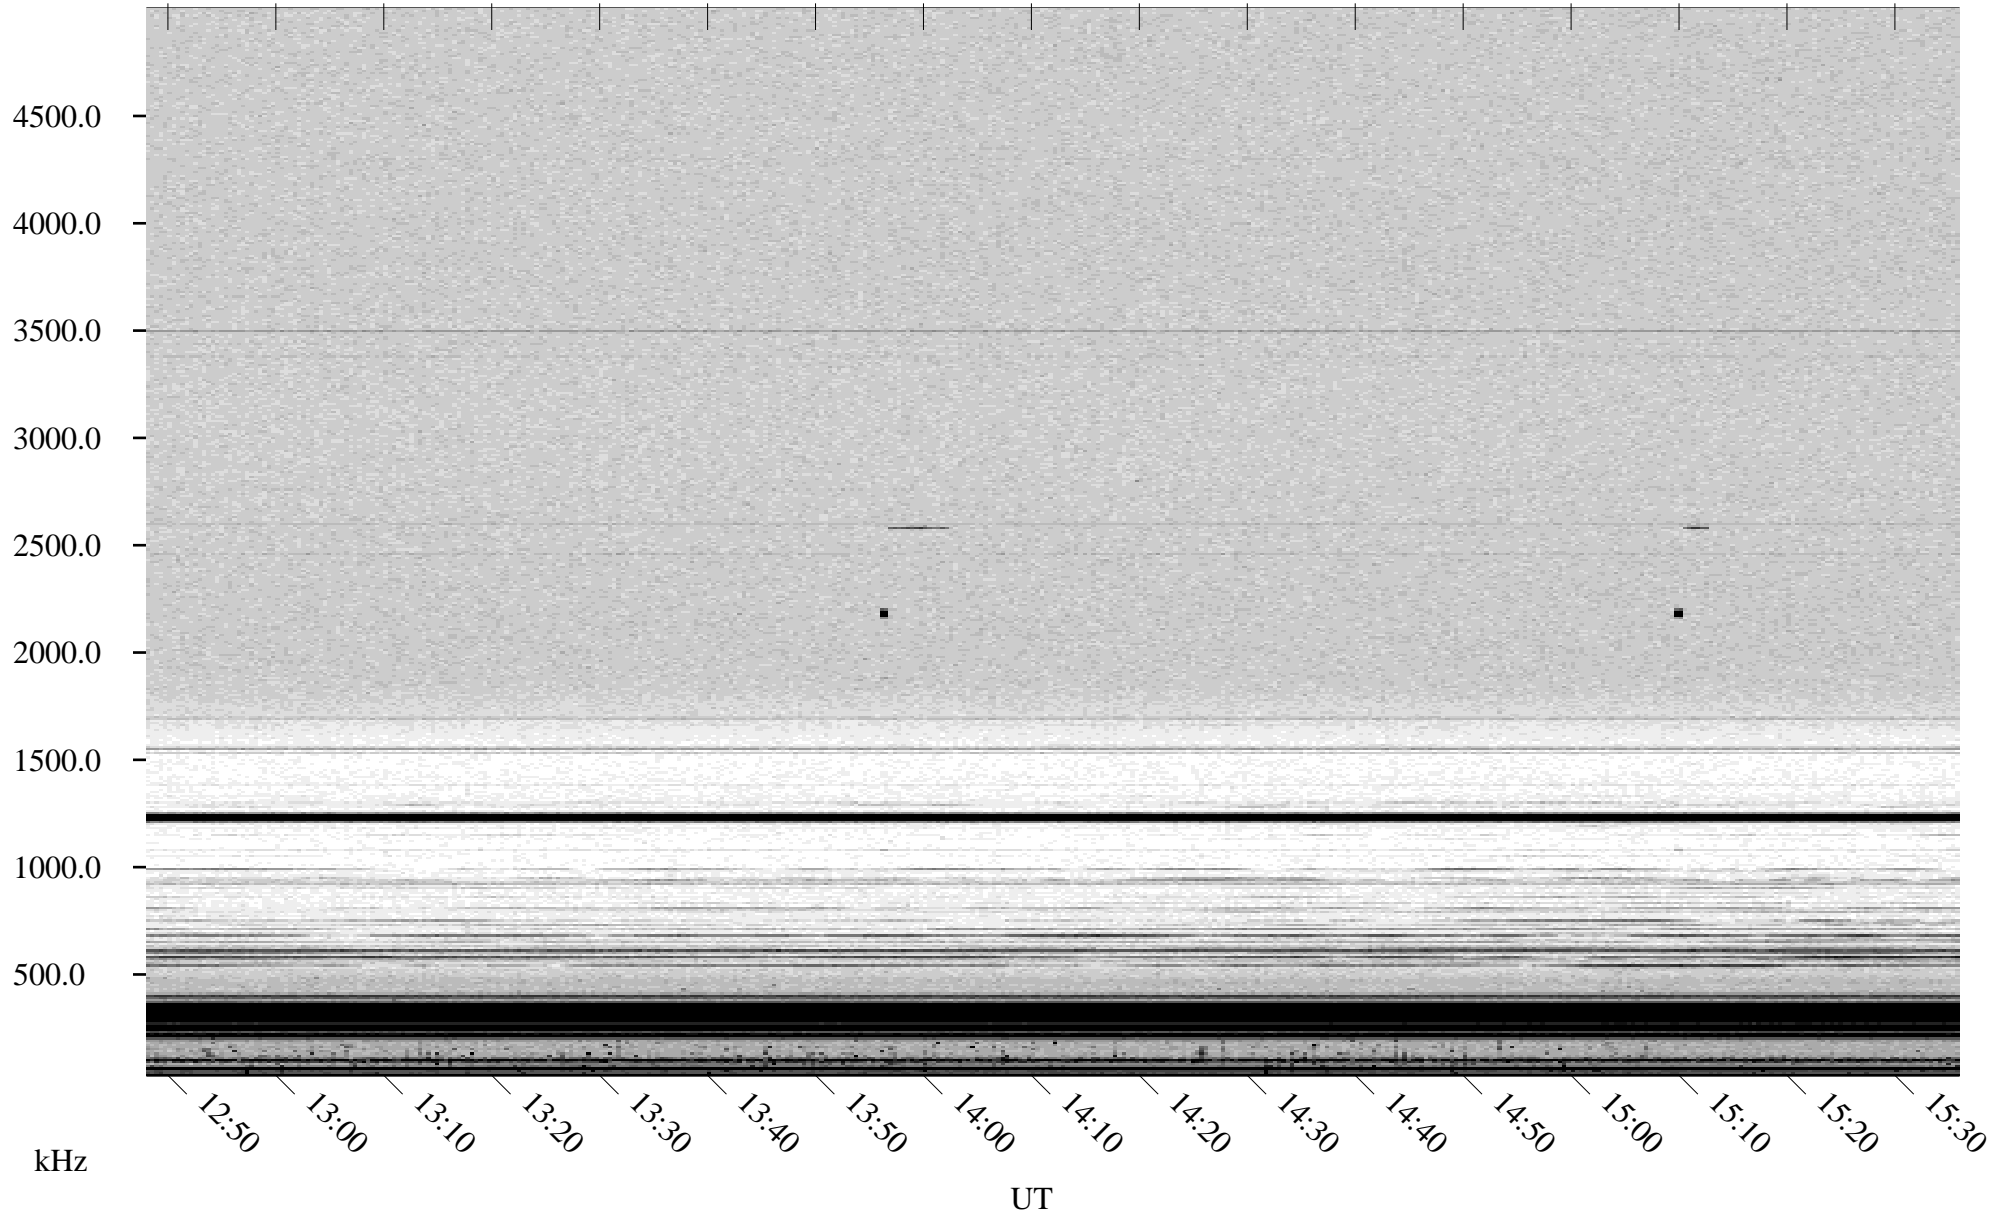

09/17/2000 Churchill, MTB

Linear Scale Black = 161 White = 15

ch002611.r00m max_12

Page 1

09/17/2000 Churchill, MTB

Linear Scale Black = 161 White = 15

ch002611.r00m max_12

Page 2

09/18/2000 Churchill, MTB

Linear Scale Black = 161 White = 15

ch002611.r00m max_12

Page 3

09/18/2000 Churchill, MTB

Linear Scale Black = 161 White = 15

ch002611.r00m max_12

Page 4

09/18/2000 Churchill, MTB

Linear Scale Black = 161 White = 15

ch002611.r00m max_12

09/18/2000 Churchill, MTB

Linear Scale Black = 161 White = 15

ch002611.r00m max_12

Page 6

09/18/2000 Churchill, MTB

Linear Scale Black = 161 White = 15

ch002611.r00m max_12

Page 7

09/18/2000 Churchill, MTB

Linear Scale Black = 161 White = 15

ch002611.r00m max_12