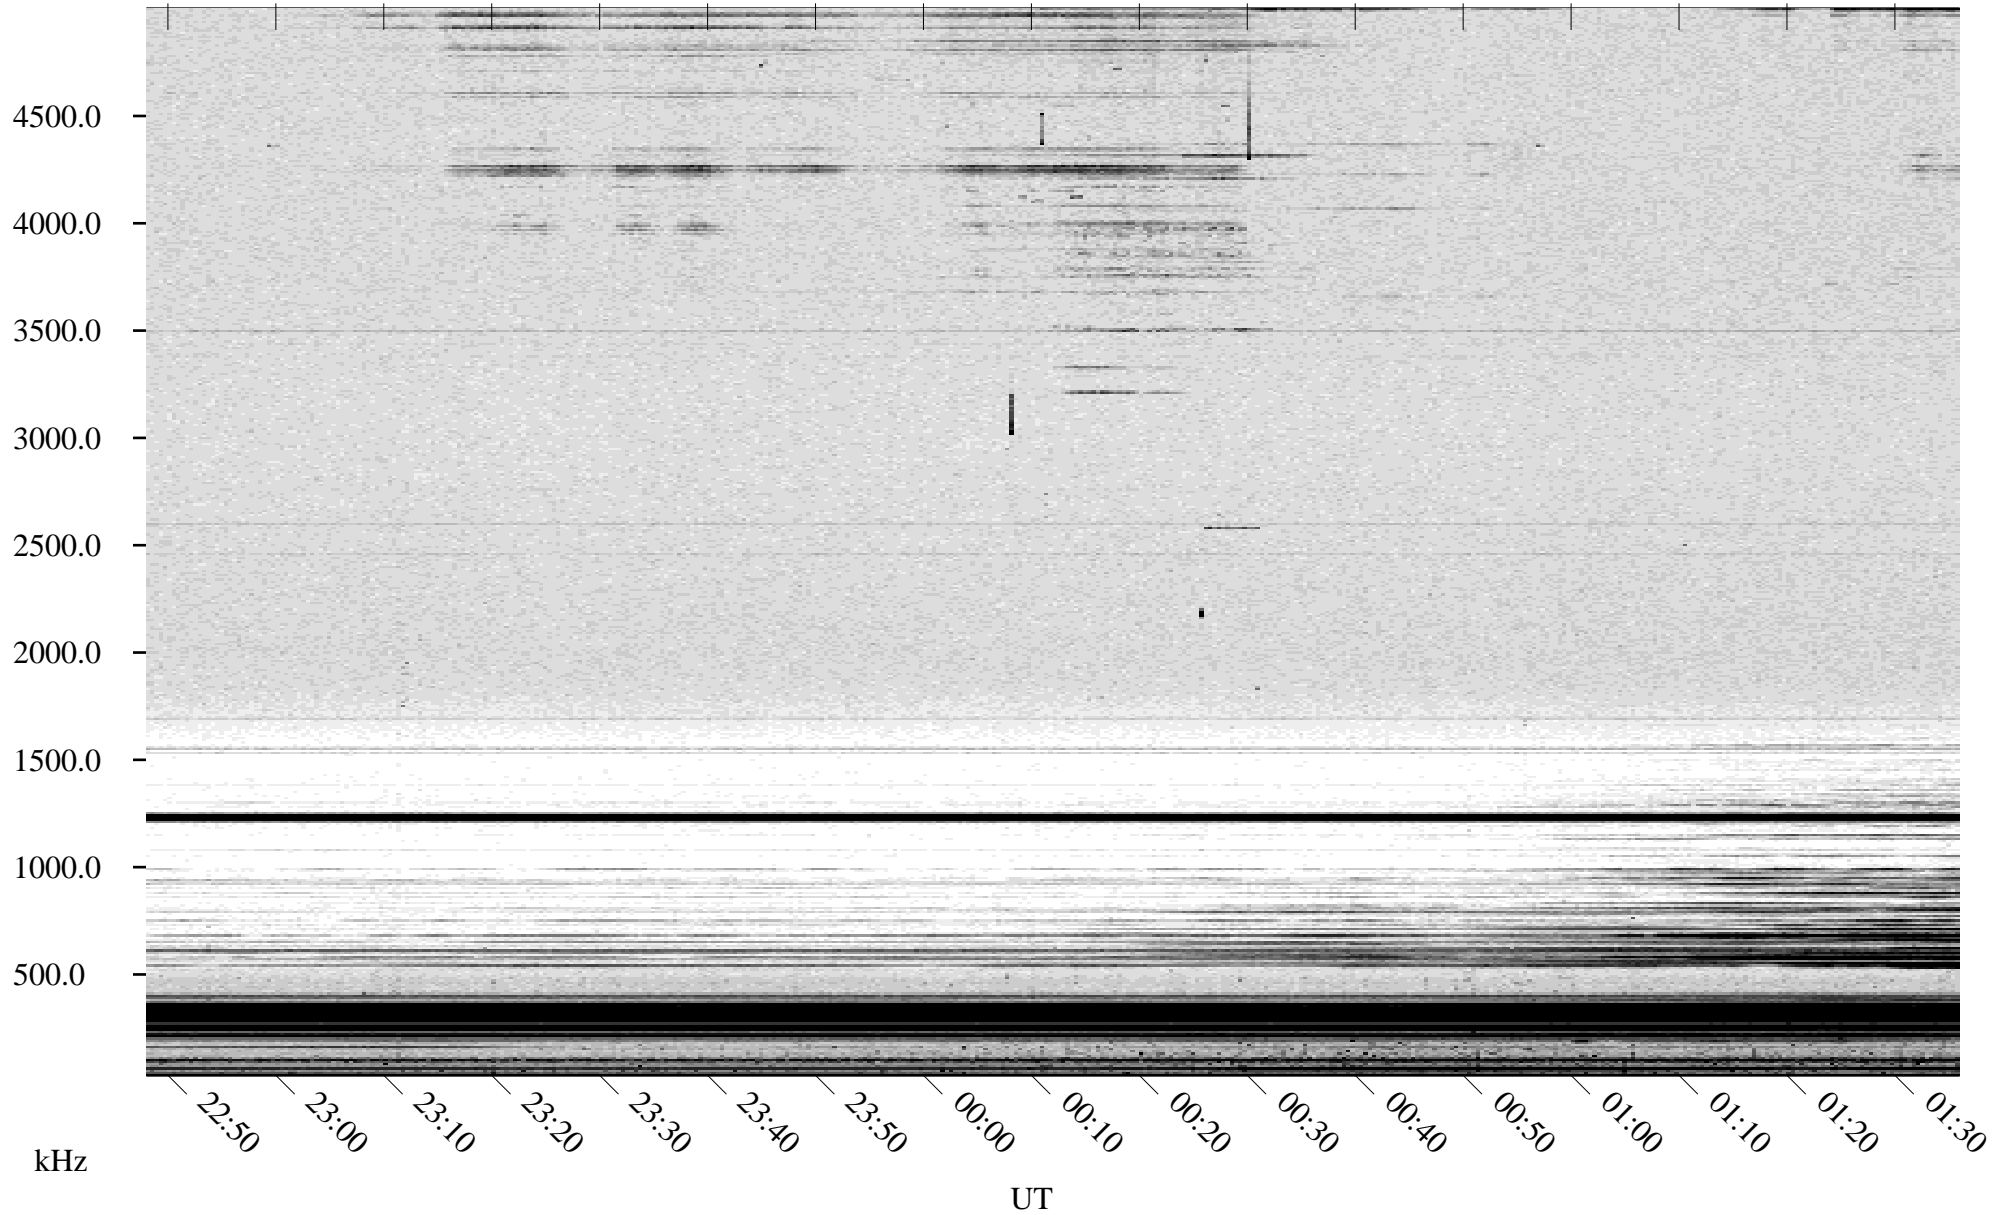

09/17/2000 Churchill, MTB

Linear Scale Black = 161 White = 15

ch002611.r00m max_12

Page 1

09/17/2000 Churchill, MTB

Linear Scale Black = 161 White = 15

ch002611.r00m max_12

Page 2

09/18/2000 Churchill, MTB

Linear Scale Black = 161 White = 15

ch002611.r00m max_12

Page 3

09/18/2000 Churchill, MTB

Linear Scale Black = 161 White = 15

ch002611.r00m max_12

Page 4

09/18/2000 Churchill, MTB

Linear Scale Black = 161 White = 15

ch002611.r00m max_12

09/18/2000 Churchill, MTB

Linear Scale Black = 161 White = 15

ch002611.r00m max_12

Page 6

09/18/2000 Churchill, MTB

Linear Scale Black = 161 White = 15

ch002611.r00m max_12

Page 7

09/18/2000 Churchill, MTB

Linear Scale Black = 161 White = 15

ch002611.r00m max_12