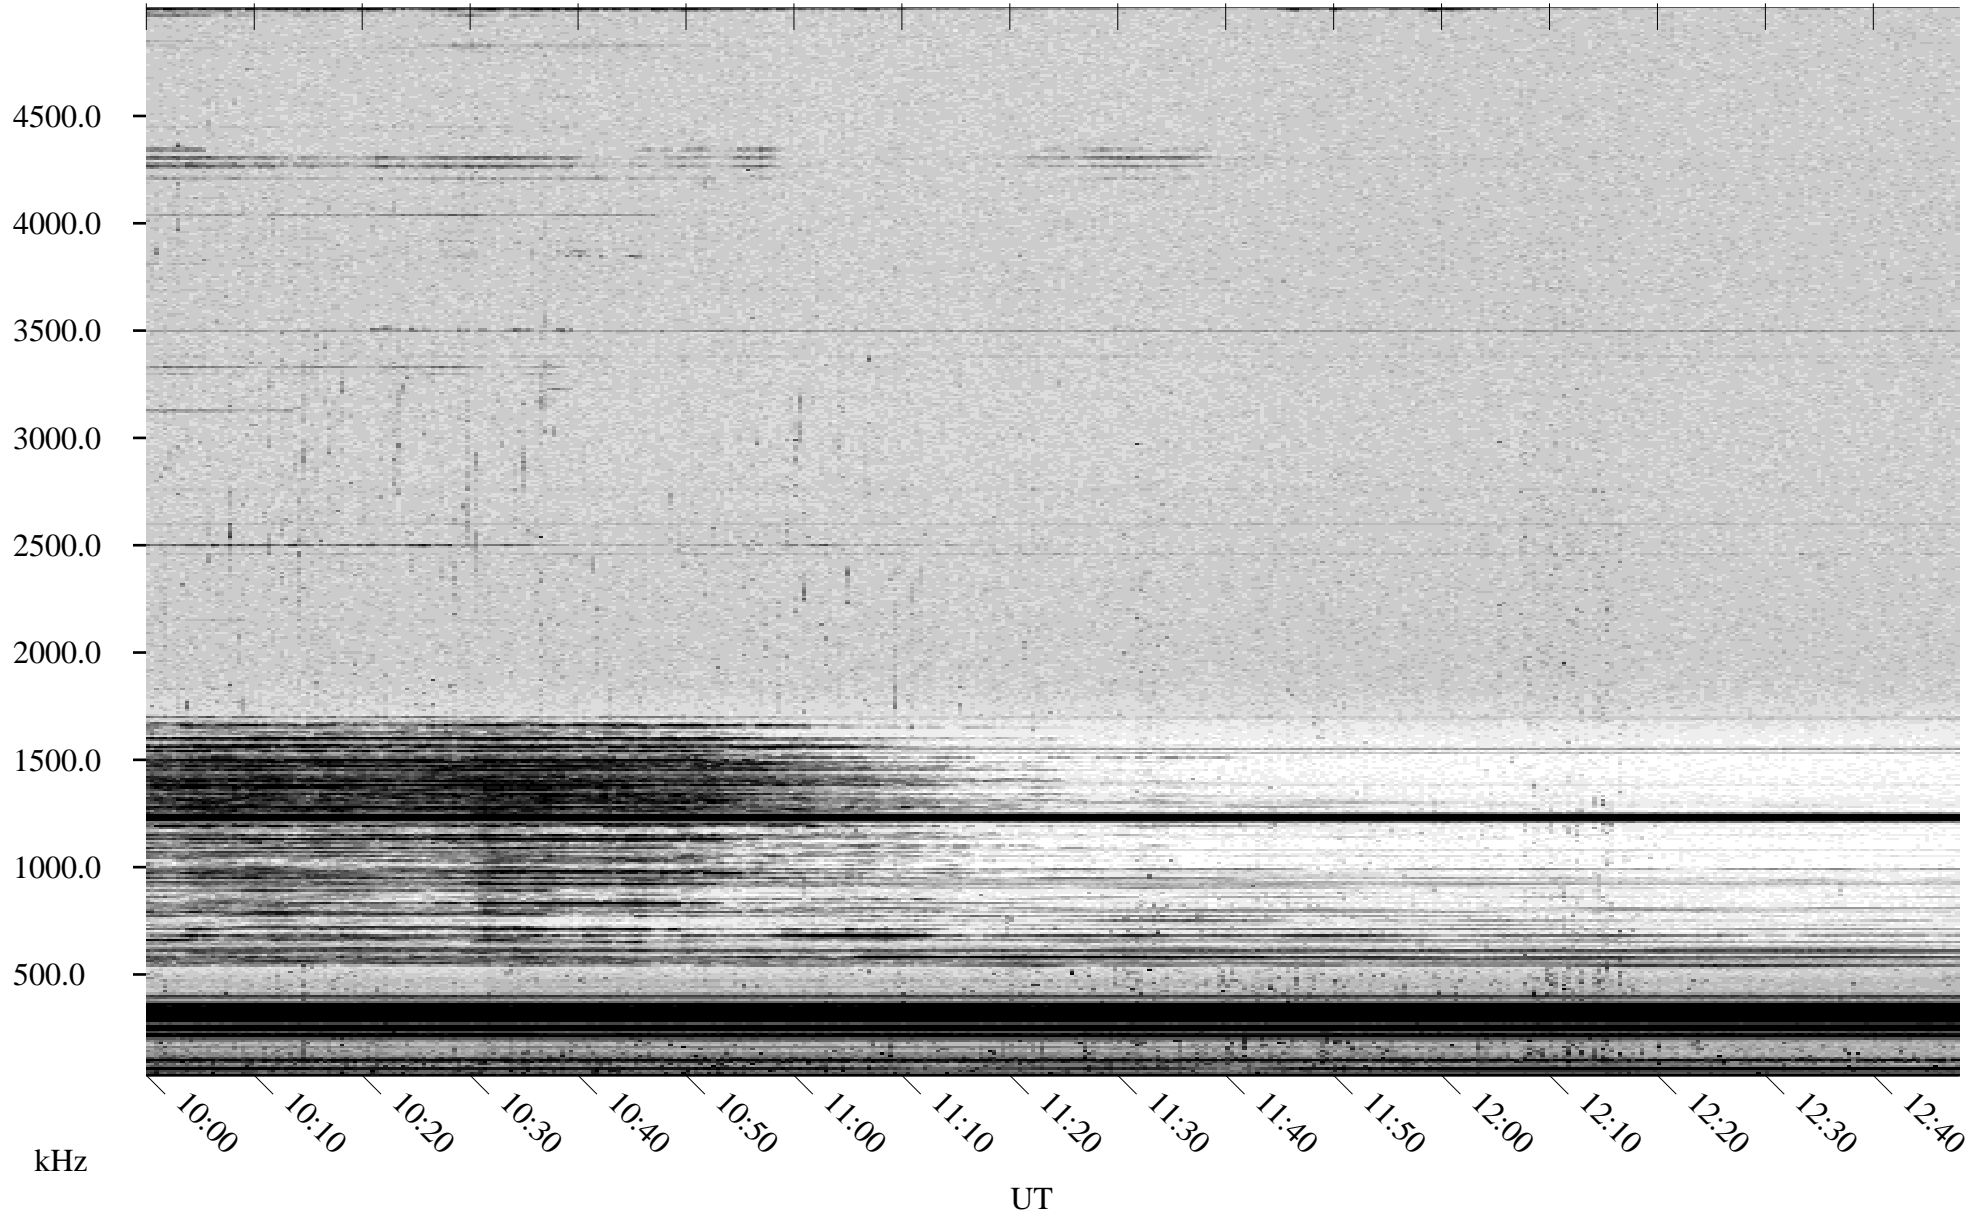

09/17/2000 Churchill, MTB

Linear Scale Black = 161 White = 15

ch002611.r00m max_12

Page 1

09/17/2000 Churchill, MTB

Linear Scale Black = 161 White = 15

ch002611.r00m max_12

Page 2

09/18/2000 Churchill, MTB

Linear Scale Black = 161 White = 15

ch002611.r00m max_12

Page 3

09/18/2000 Churchill, MTB

Linear Scale Black = 161 White = 15

ch002611.r00m max_12

Page 4

09/18/2000 Churchill, MTB

Linear Scale Black = 161 White = 15

ch002611.r00m max_12

09/18/2000 Churchill, MTB

Linear Scale Black = 161 White = 15

ch002611.r00m max_12

Page 6

09/18/2000 Churchill, MTB

Linear Scale Black = 161 White = 15

ch002611.r00m max_12

Page 7

09/18/2000 Churchill, MTB

Linear Scale Black = 161 White = 15

ch002611.r00m max_12