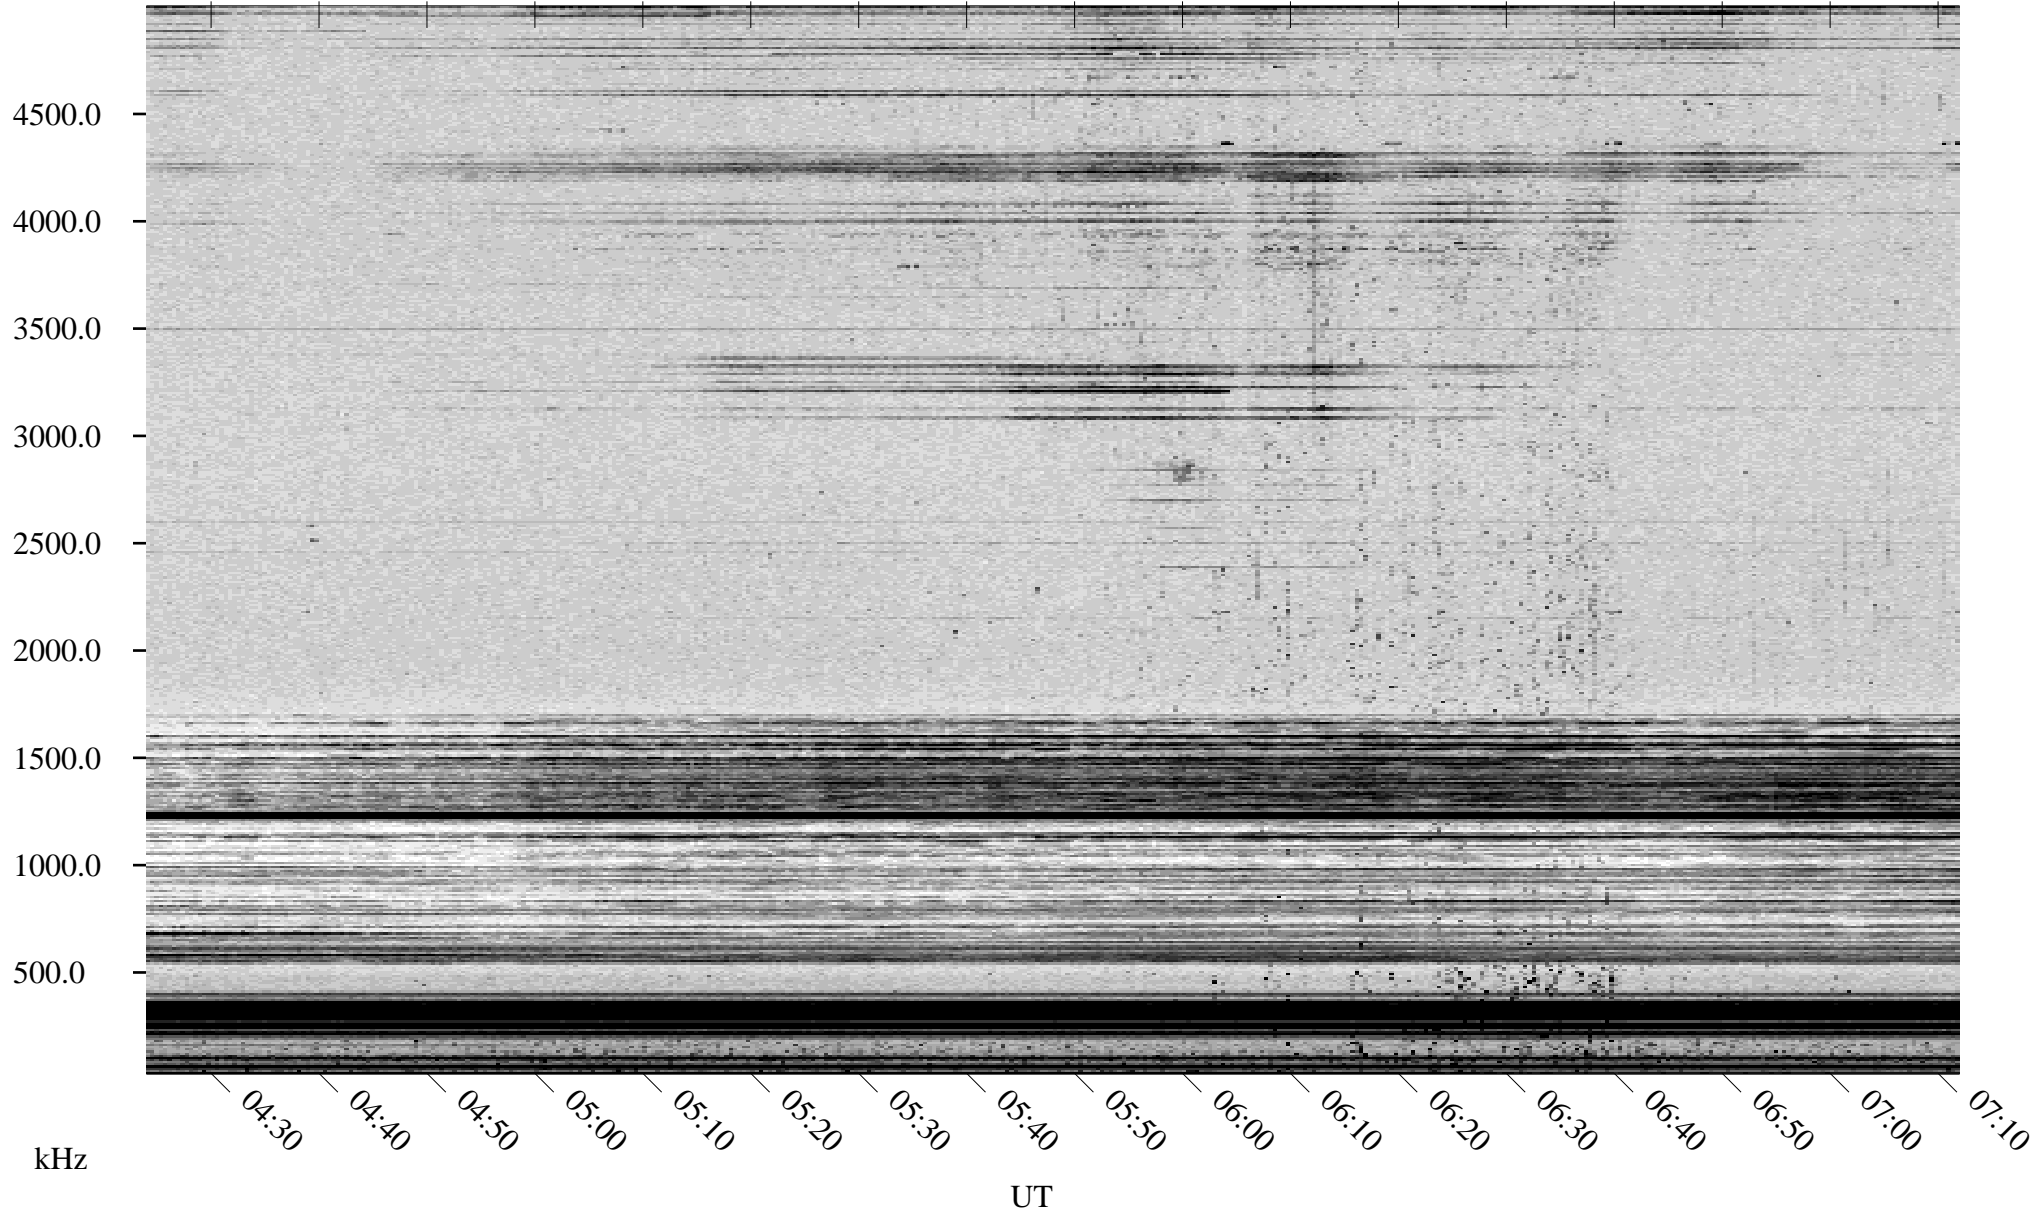

09/17/2000 Churchill, MTB

Linear Scale Black = 161 White = 15

ch002611.r00m max_12

Page 1

09/17/2000 Churchill, MTB

Linear Scale Black = 161 White = 15

ch002611.r00m max_12

Page 2

09/18/2000 Churchill, MTB

Linear Scale Black = 161 White = 15

ch002611.r00m max_12

Page 3

09/18/2000 Churchill, MTB

Linear Scale Black = 161 White = 15

ch002611.r00m max_12

Page 4

09/18/2000 Churchill, MTB

Linear Scale Black = 161 White = 15

ch002611.r00m max_12

09/18/2000 Churchill, MTB

Linear Scale Black = 161 White = 15

ch002611.r00m max_12

Page 6

09/18/2000 Churchill, MTB

Linear Scale Black = 161 White = 15

ch002611.r00m max_12

Page 7

09/18/2000 Churchill, MTB

Linear Scale Black = 161 White = 15

ch002611.r00m max_12