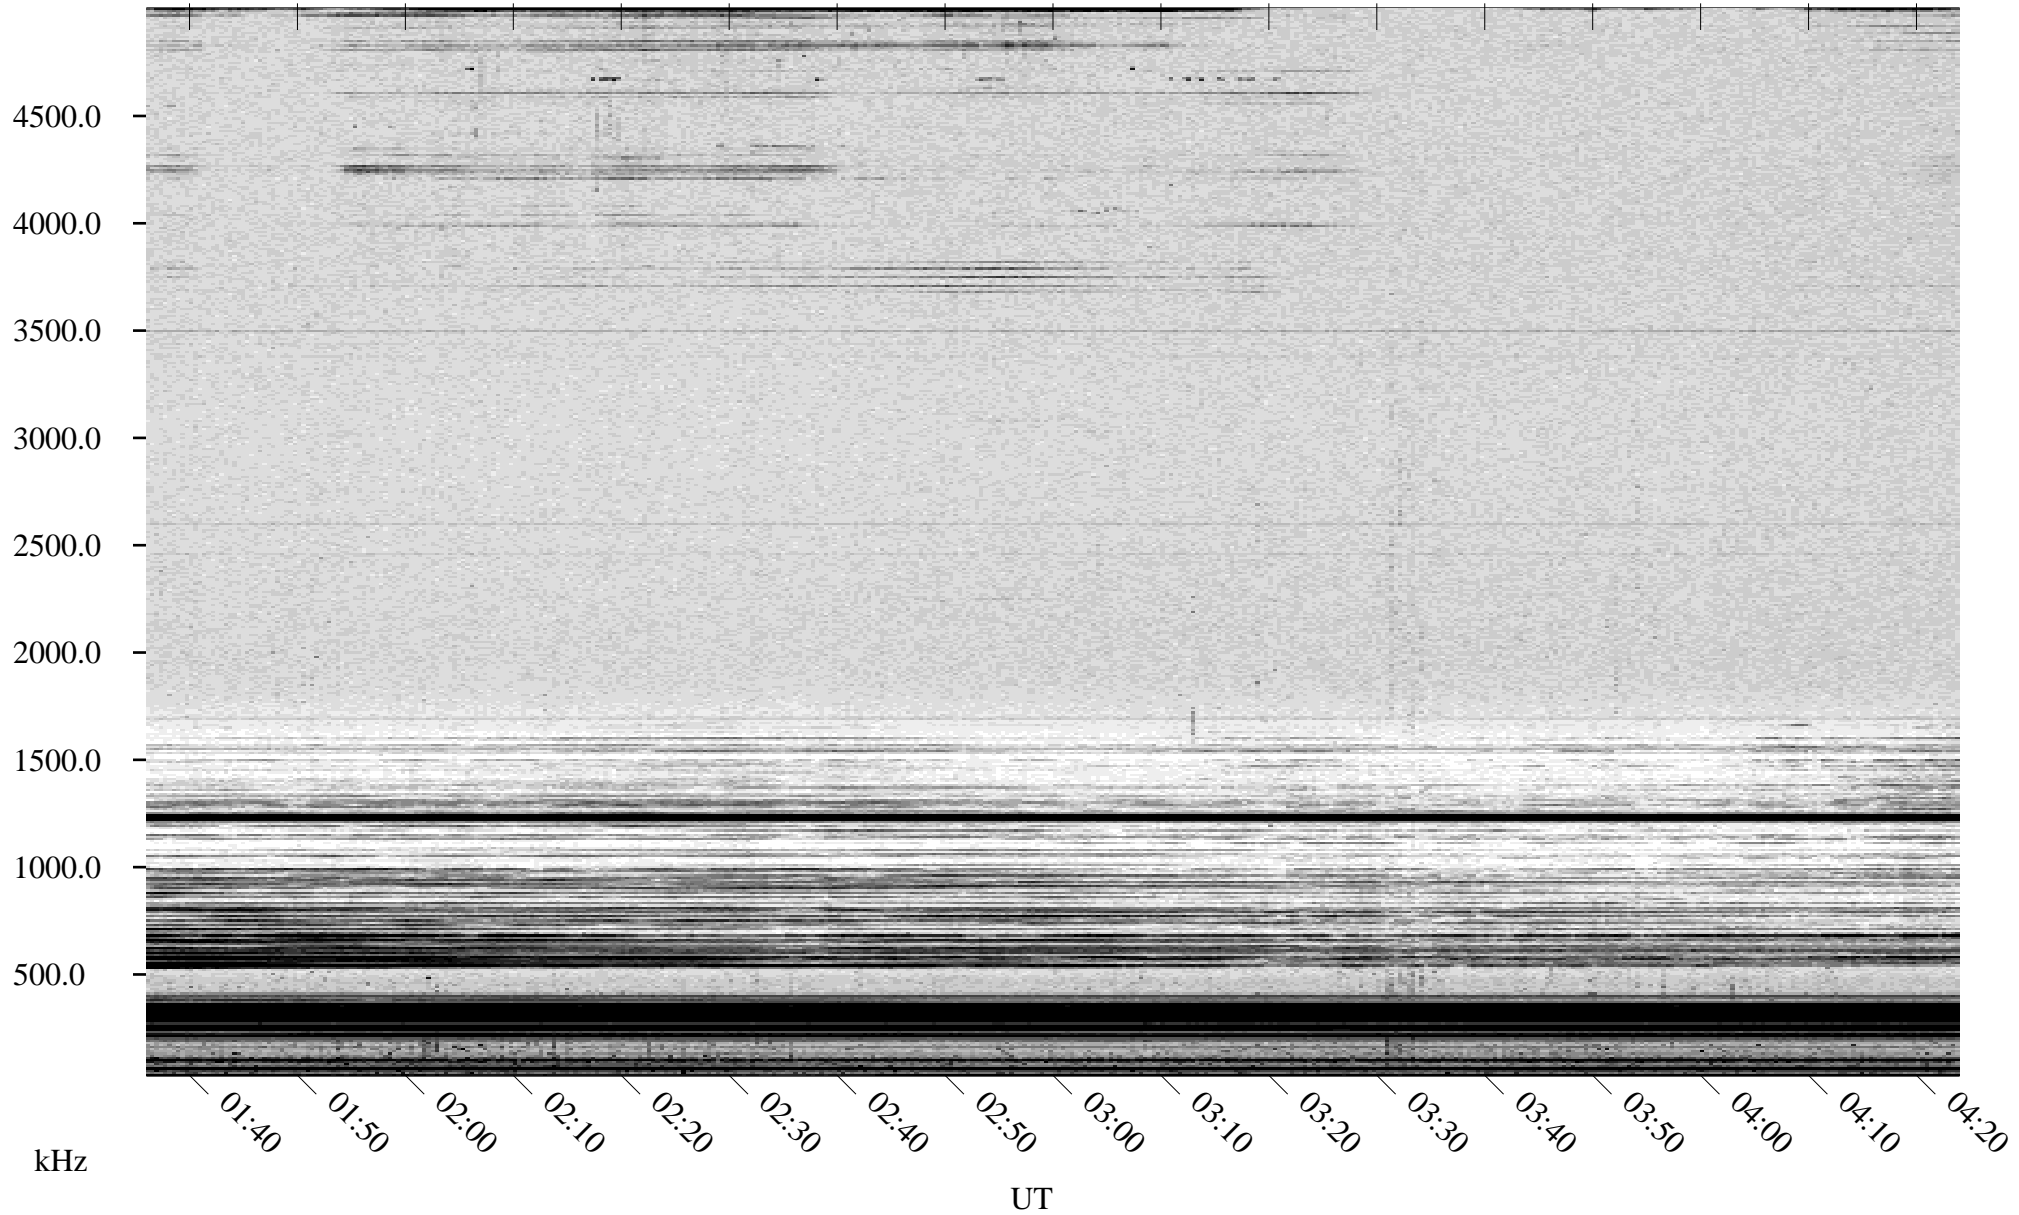

09/17/2000 Churchill, MTB

Linear Scale Black = 161 White = 15

ch002611.r00m max_12

Page 1

09/17/2000 Churchill, MTB

Linear Scale Black = 161 White = 15

ch002611.r00m max_12

Page 2

09/18/2000 Churchill, MTB

Linear Scale Black = 161 White = 15

ch002611.r00m max_12

Page 3

09/18/2000 Churchill, MTB

Linear Scale Black = 161 White = 15

ch002611.r00m max_12

Page 4

09/18/2000 Churchill, MTB

Linear Scale Black = 161 White = 15

ch002611.r00m max_12

09/18/2000 Churchill, MTB

Linear Scale Black = 161 White = 15

ch002611.r00m max_12

Page 6

09/18/2000 Churchill, MTB

Linear Scale Black = 161 White = 15

ch002611.r00m max_12

Page 7

09/18/2000 Churchill, MTB

Linear Scale Black = 161 White = 15

ch002611.r00m max_12