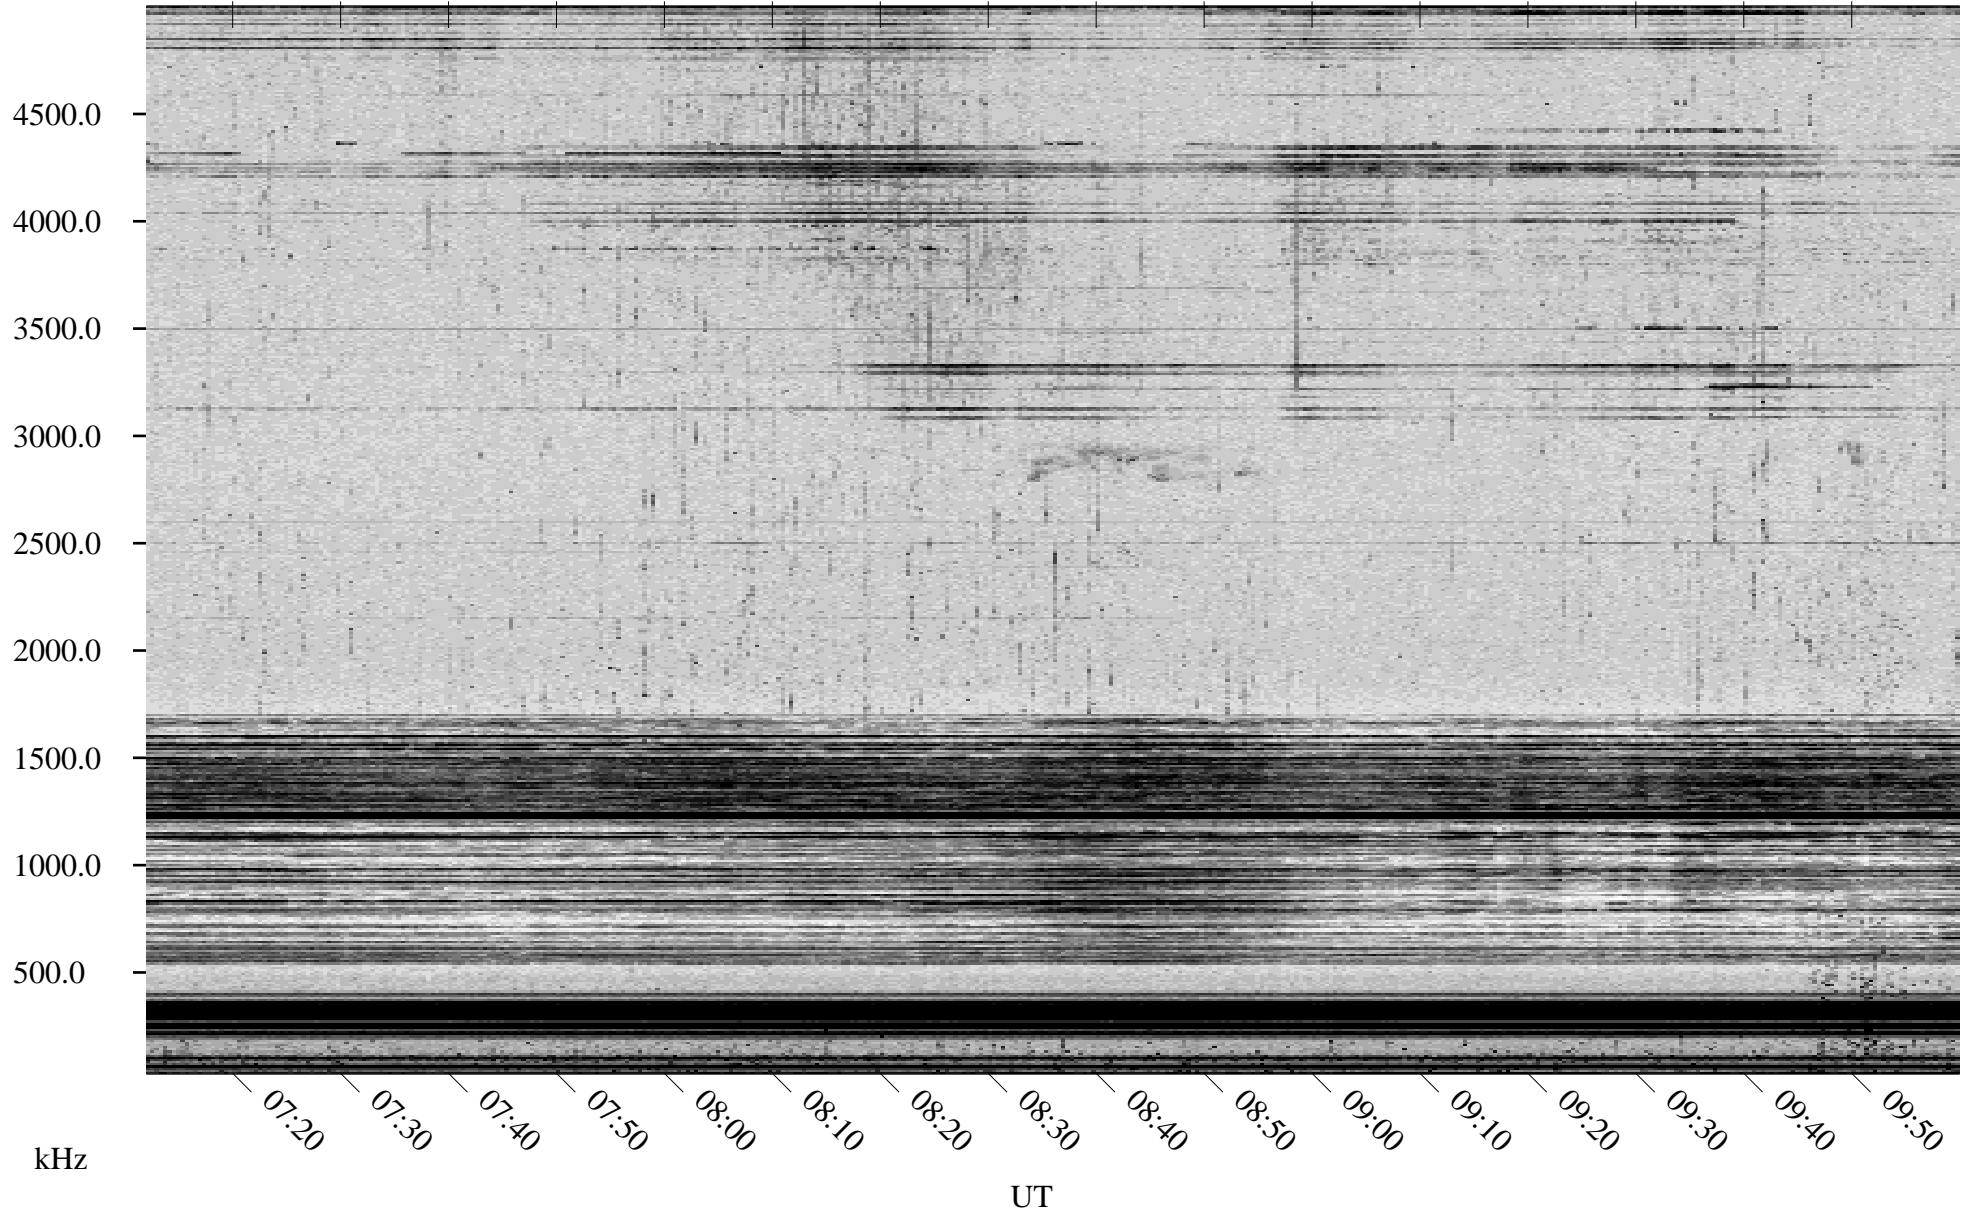

09/17/2000 Churchill, MTB

Linear Scale Black = 161 White = 15

ch002611.r00m max_12

Page 1

09/17/2000 Churchill, MTB

Linear Scale Black = 161 White = 15

ch002611.r00m max_12

Page 2

09/18/2000 Churchill, MTB

Linear Scale Black = 161 White = 15

ch002611.r00m max_12

Page 3

09/18/2000 Churchill, MTB

Linear Scale Black = 161 White = 15

ch002611.r00m max_12

Page 4

09/18/2000 Churchill, MTB

Linear Scale Black = 161 White = 15

ch002611.r00m max_12

09/18/2000 Churchill, MTB

Linear Scale Black = 161 White = 15

ch002611.r00m max_12

Page 6

09/18/2000 Churchill, MTB

Linear Scale Black = 161 White = 15

ch002611.r00m max_12

Page 7

09/18/2000 Churchill, MTB

Linear Scale Black = 161 White = 15

ch002611.r00m max_12