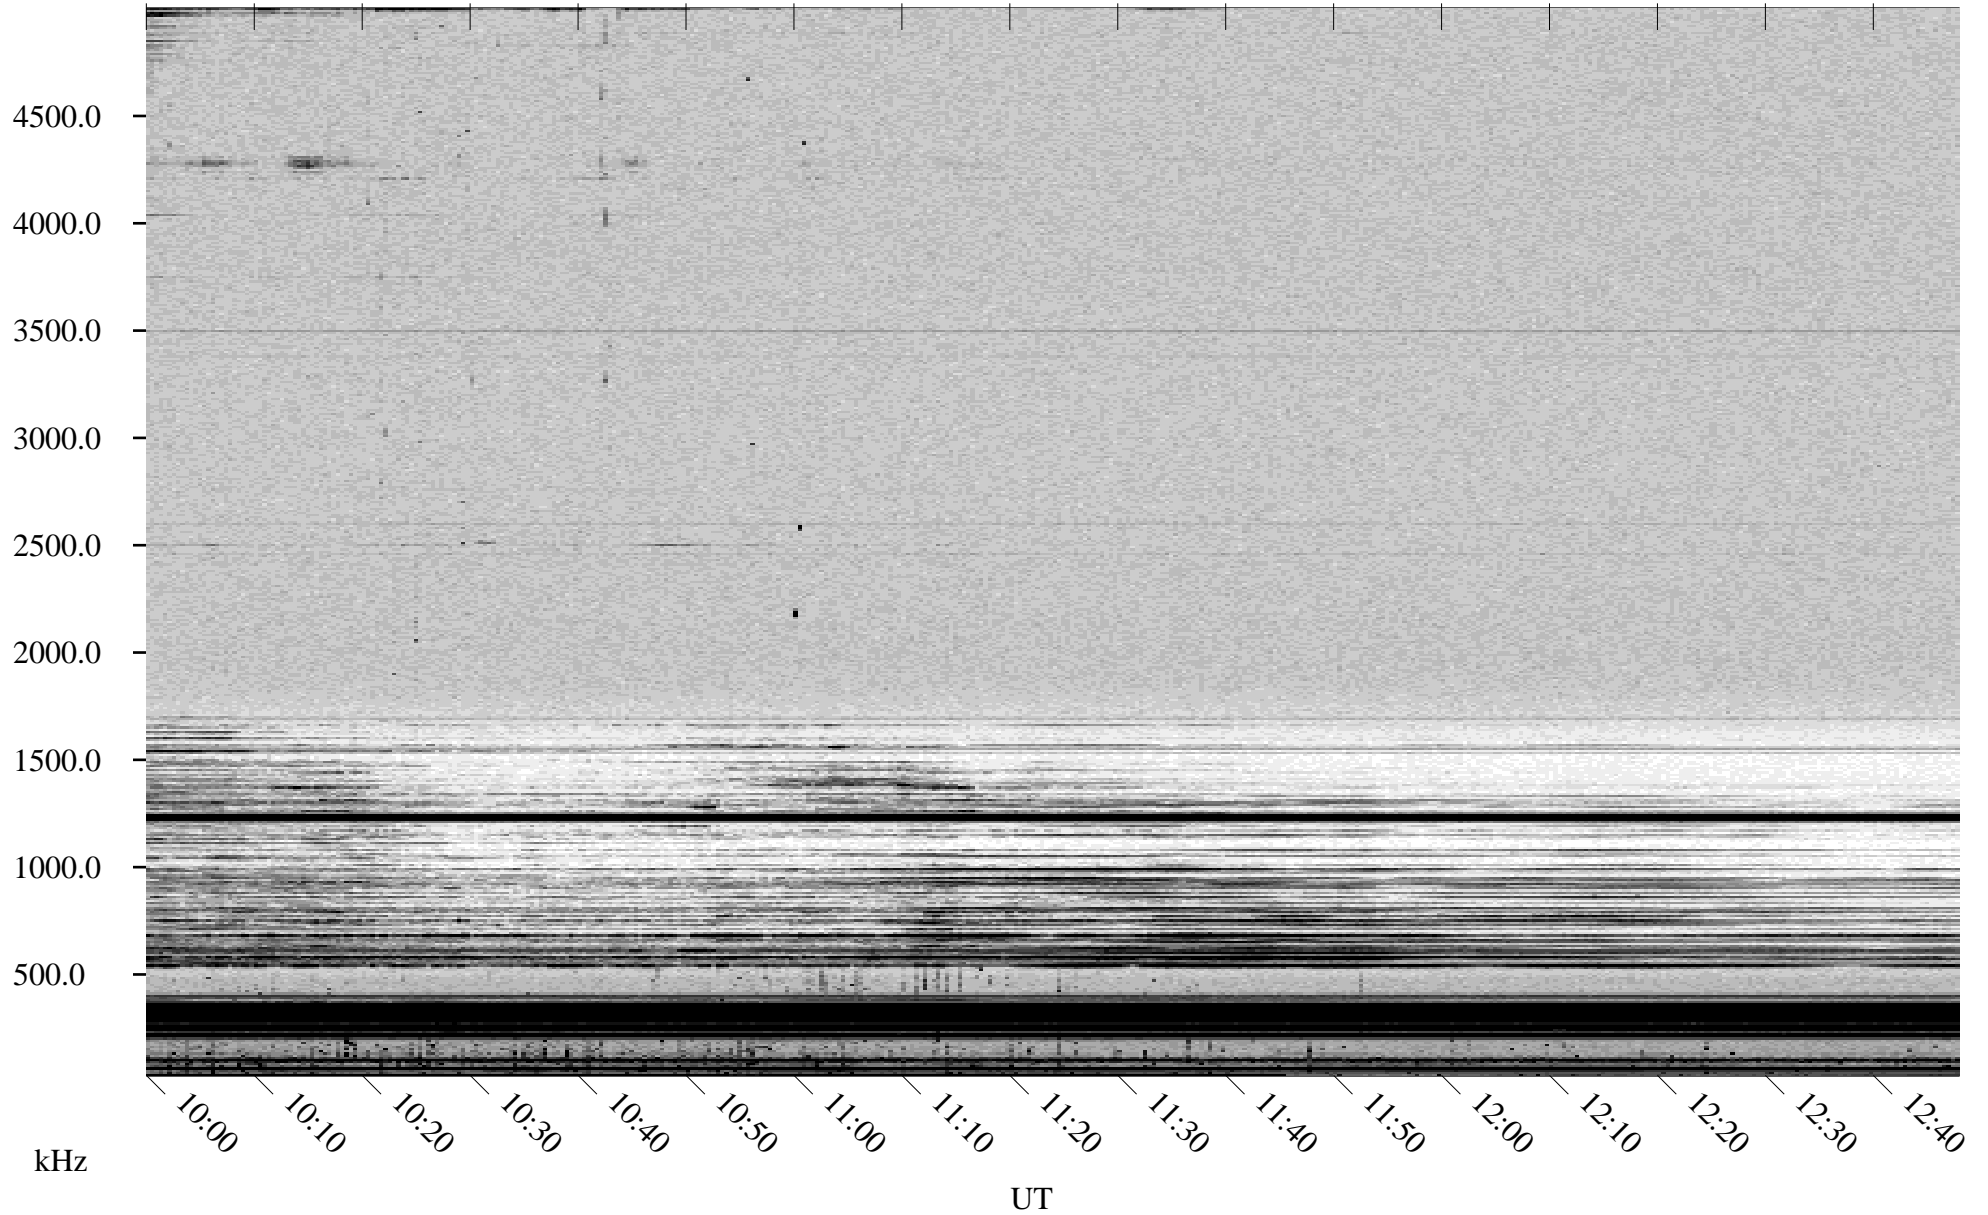

09/19/2000 Churchill, MTB

Linear Scale Black = 161 White = 15

ch00263l.r00m max_12

Page 1

09/19/2000 Churchill, MTB

Linear Scale Black = 161 White = 15

ch00263l.r00m max_12

Page 2

09/20/2000 Churchill, MTB

Linear Scale Black = 161 White = 15

ch00263l.r00m max_12

Page 3

09/20/2000 Churchill, MTB

Linear Scale Black = 161 White = 15

ch00263l.r00m max_12

Page 4

09/20/2000 Churchill, MTB

Linear Scale Black = 161 White = 15

ch00263l.r00m max_12

09/20/2000 Churchill, MTB

Linear Scale Black = 161 White = 15

ch00263l.r00m max_12

Page 6

09/20/2000 Churchill, MTB

Linear Scale Black = 161 White = 15

ch00263l.r00m max_12

Page 7

09/20/2000 Churchill, MTB

Linear Scale Black = 161 White = 15

ch00263l.r00m max_12