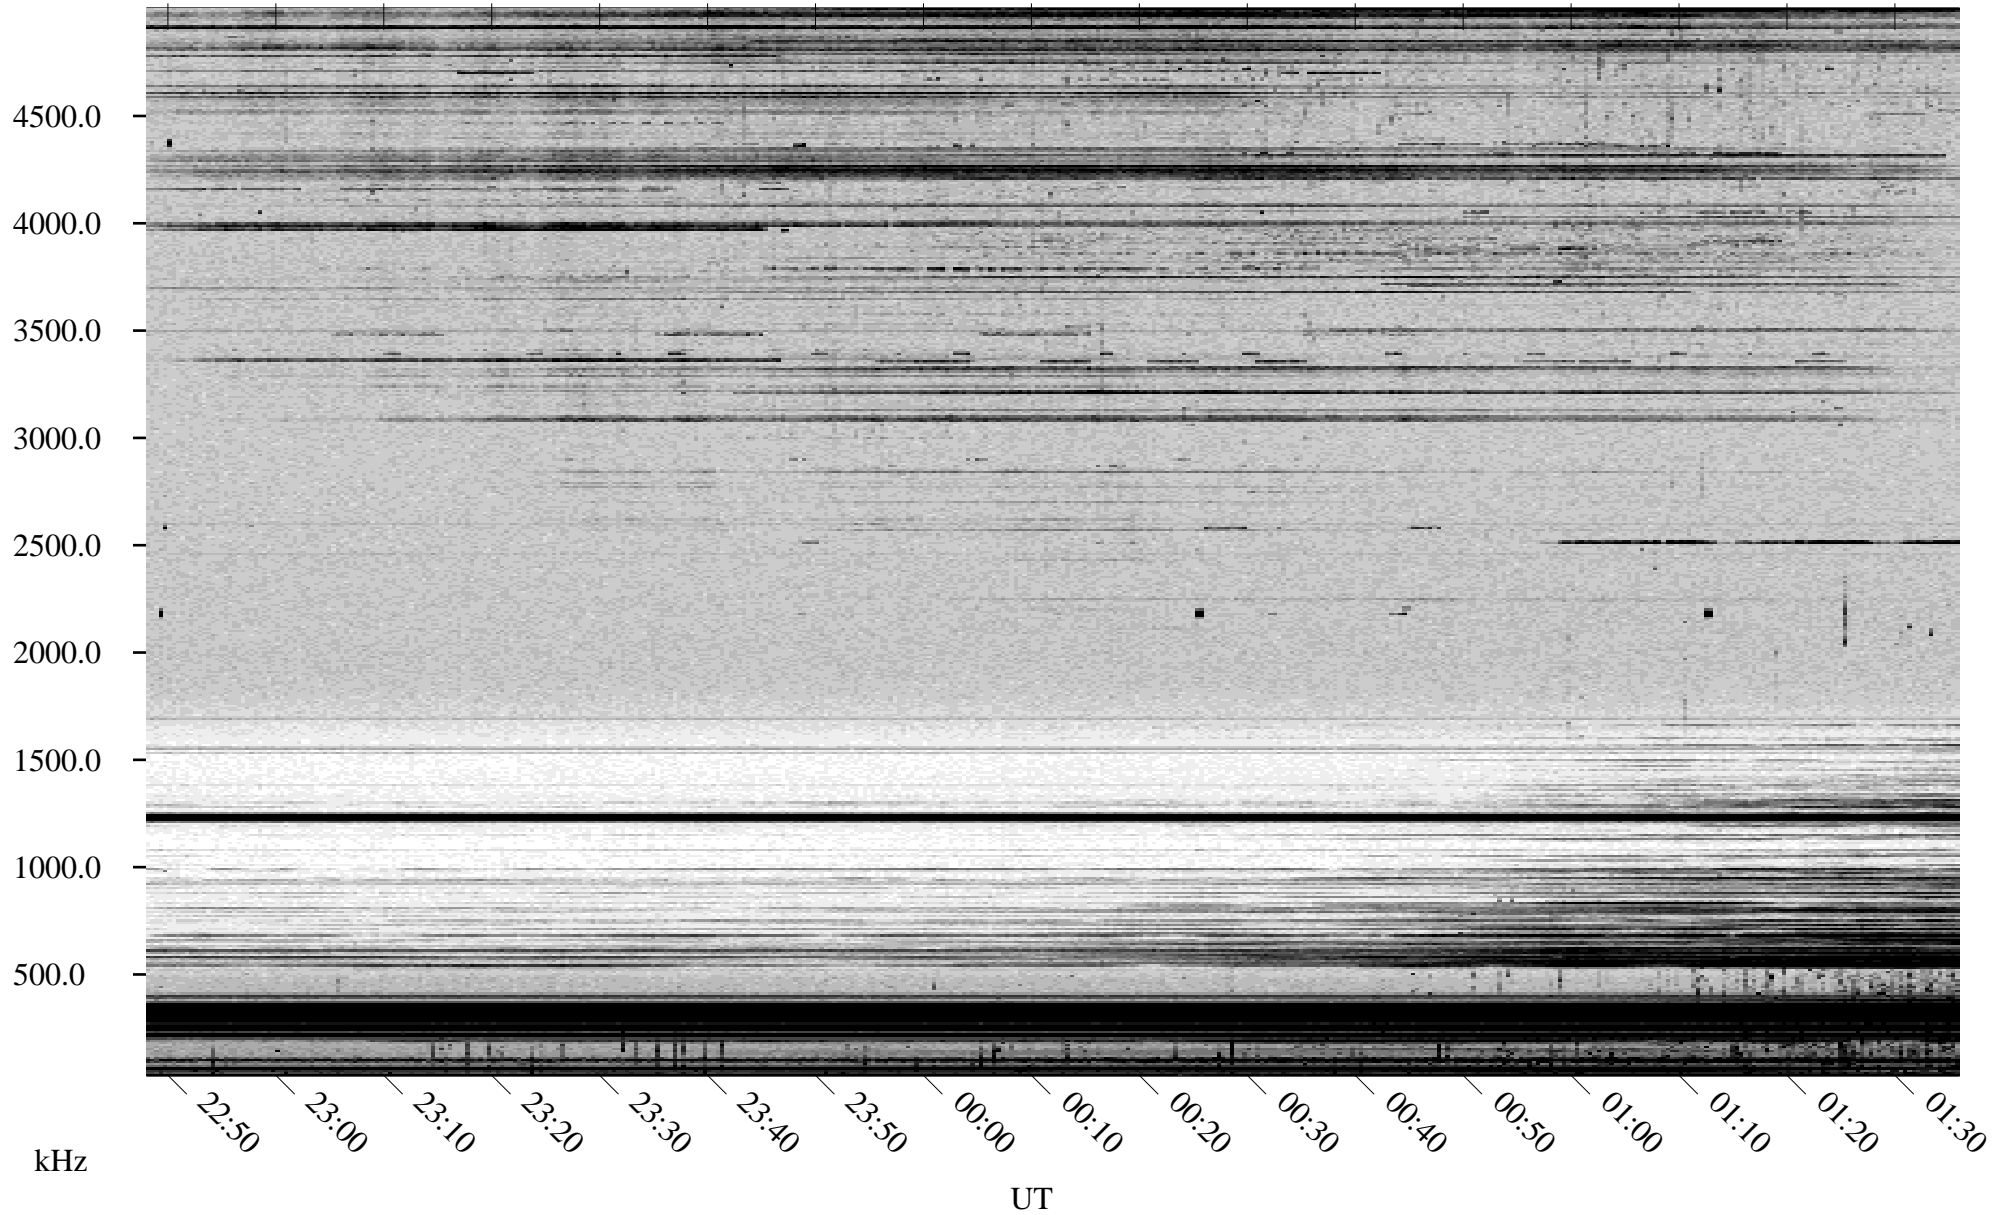

09/19/2000 Churchill, MTB

Linear Scale Black = 161 White = 15

ch00263l.r00m max_12

Page 1

09/19/2000 Churchill, MTB

Linear Scale Black = 161 White = 15

ch00263l.r00m max_12

Page 2

09/20/2000 Churchill, MTB

Linear Scale Black = 161 White = 15

ch00263l.r00m max_12

Page 3

09/20/2000 Churchill, MTB

Linear Scale Black = 161 White = 15

ch00263l.r00m max_12

Page 4

09/20/2000 Churchill, MTB

Linear Scale Black = 161 White = 15

ch00263l.r00m max_12

09/20/2000 Churchill, MTB

Linear Scale Black = 161 White = 15

ch00263l.r00m max_12

Page 6

09/20/2000 Churchill, MTB

Linear Scale Black = 161 White = 15

ch00263l.r00m max_12

Page 7

09/20/2000 Churchill, MTB

Linear Scale Black = 161 White = 15

ch00263l.r00m max_12