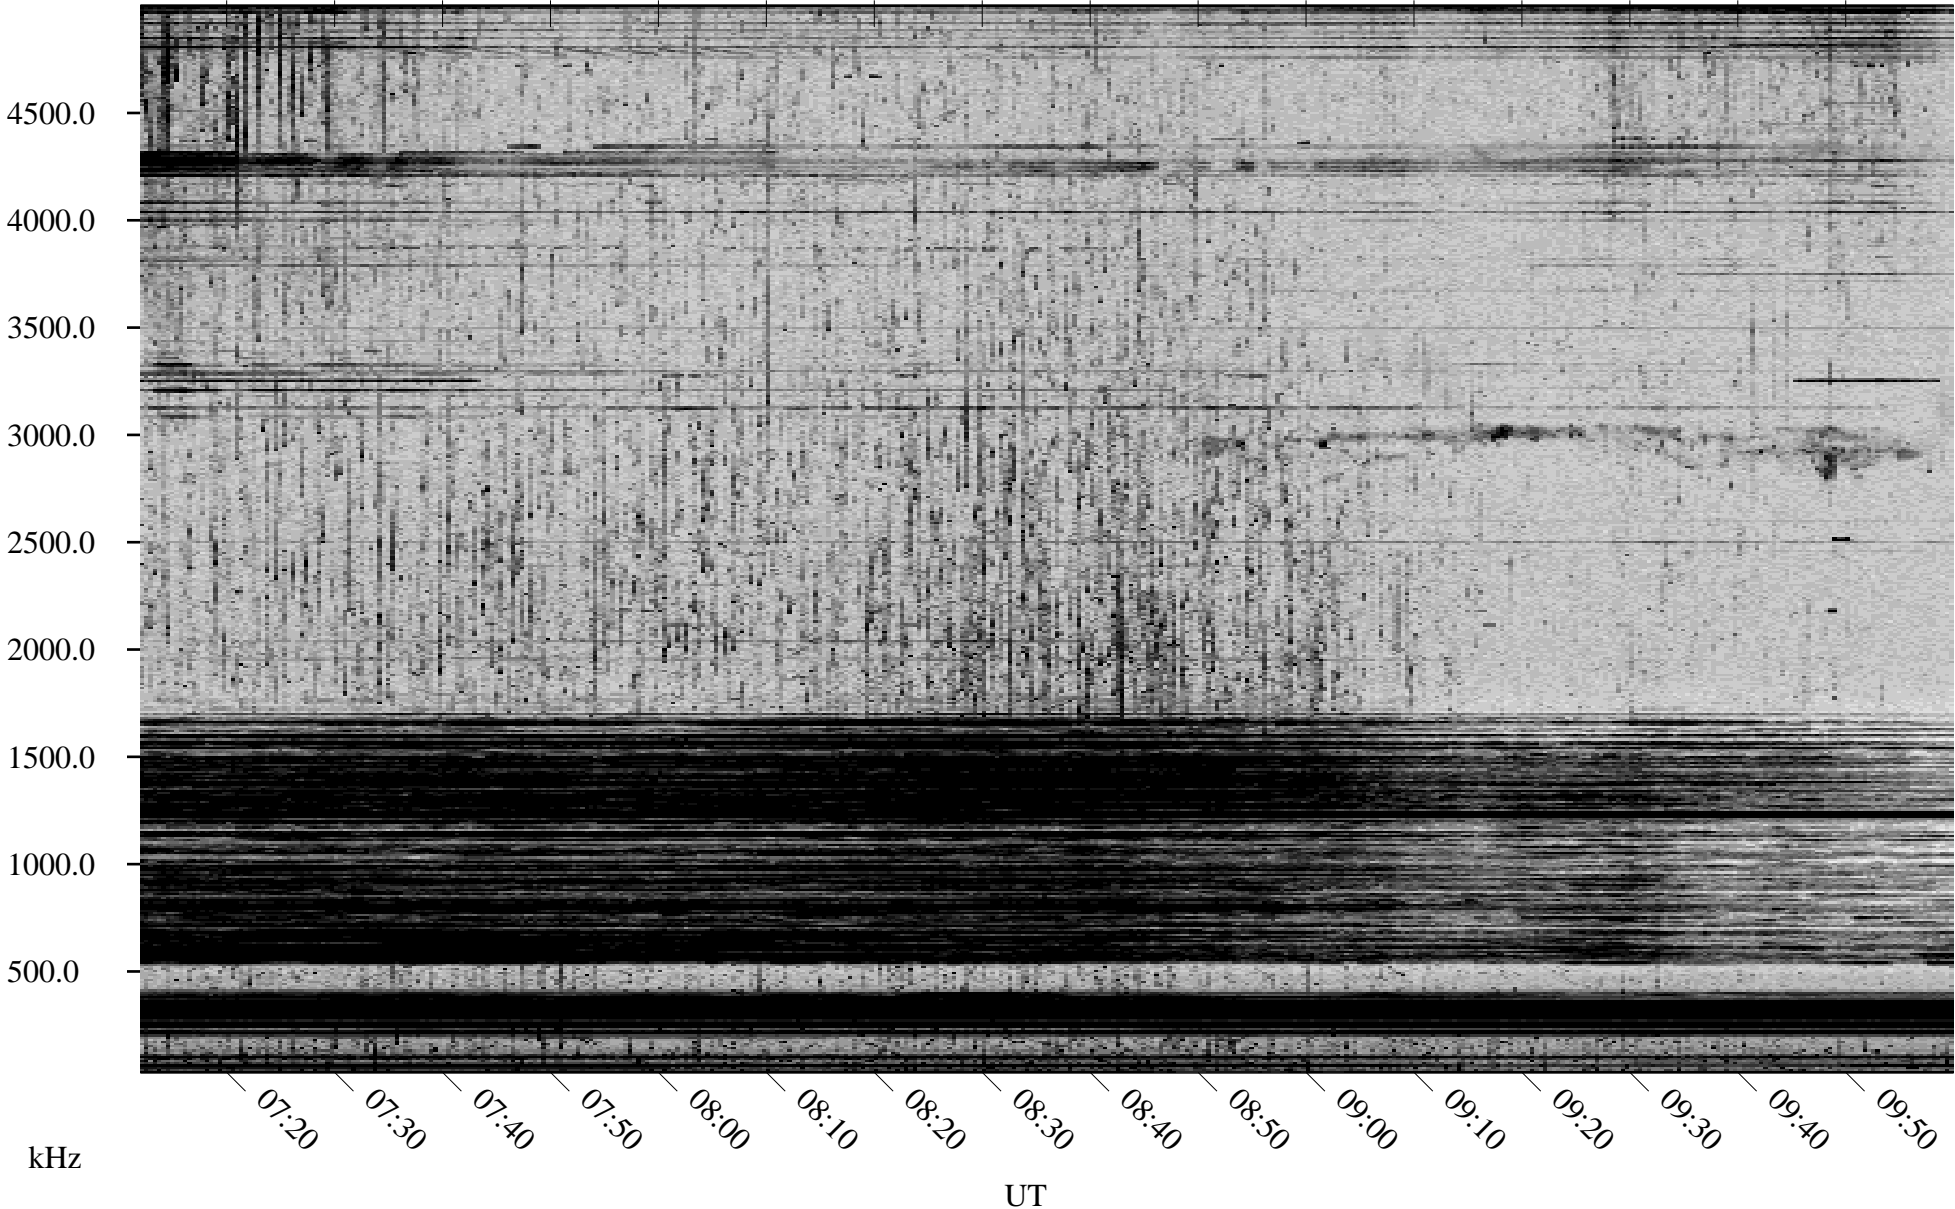

09/19/2000 Churchill, MTB

Linear Scale Black = 161 White = 15

ch00263l.r00m max_12

Page 1

09/19/2000 Churchill, MTB

Linear Scale Black = 161 White = 15

ch00263l.r00m max_12

Page 2

09/20/2000 Churchill, MTB

Linear Scale Black = 161 White = 15

ch00263l.r00m max_12

Page 3

09/20/2000 Churchill, MTB

Linear Scale Black = 161 White = 15

ch00263l.r00m max_12

Page 4

09/20/2000 Churchill, MTB

Linear Scale Black = 161 White = 15

ch00263l.r00m max_12

09/20/2000 Churchill, MTB

Linear Scale Black = 161 White = 15

ch00263l.r00m max_12

Page 6

09/20/2000 Churchill, MTB

Linear Scale Black = 161 White = 15

ch00263l.r00m max_12

Page 7

09/20/2000 Churchill, MTB

Linear Scale Black = 161 White = 15

ch00263l.r00m max_12