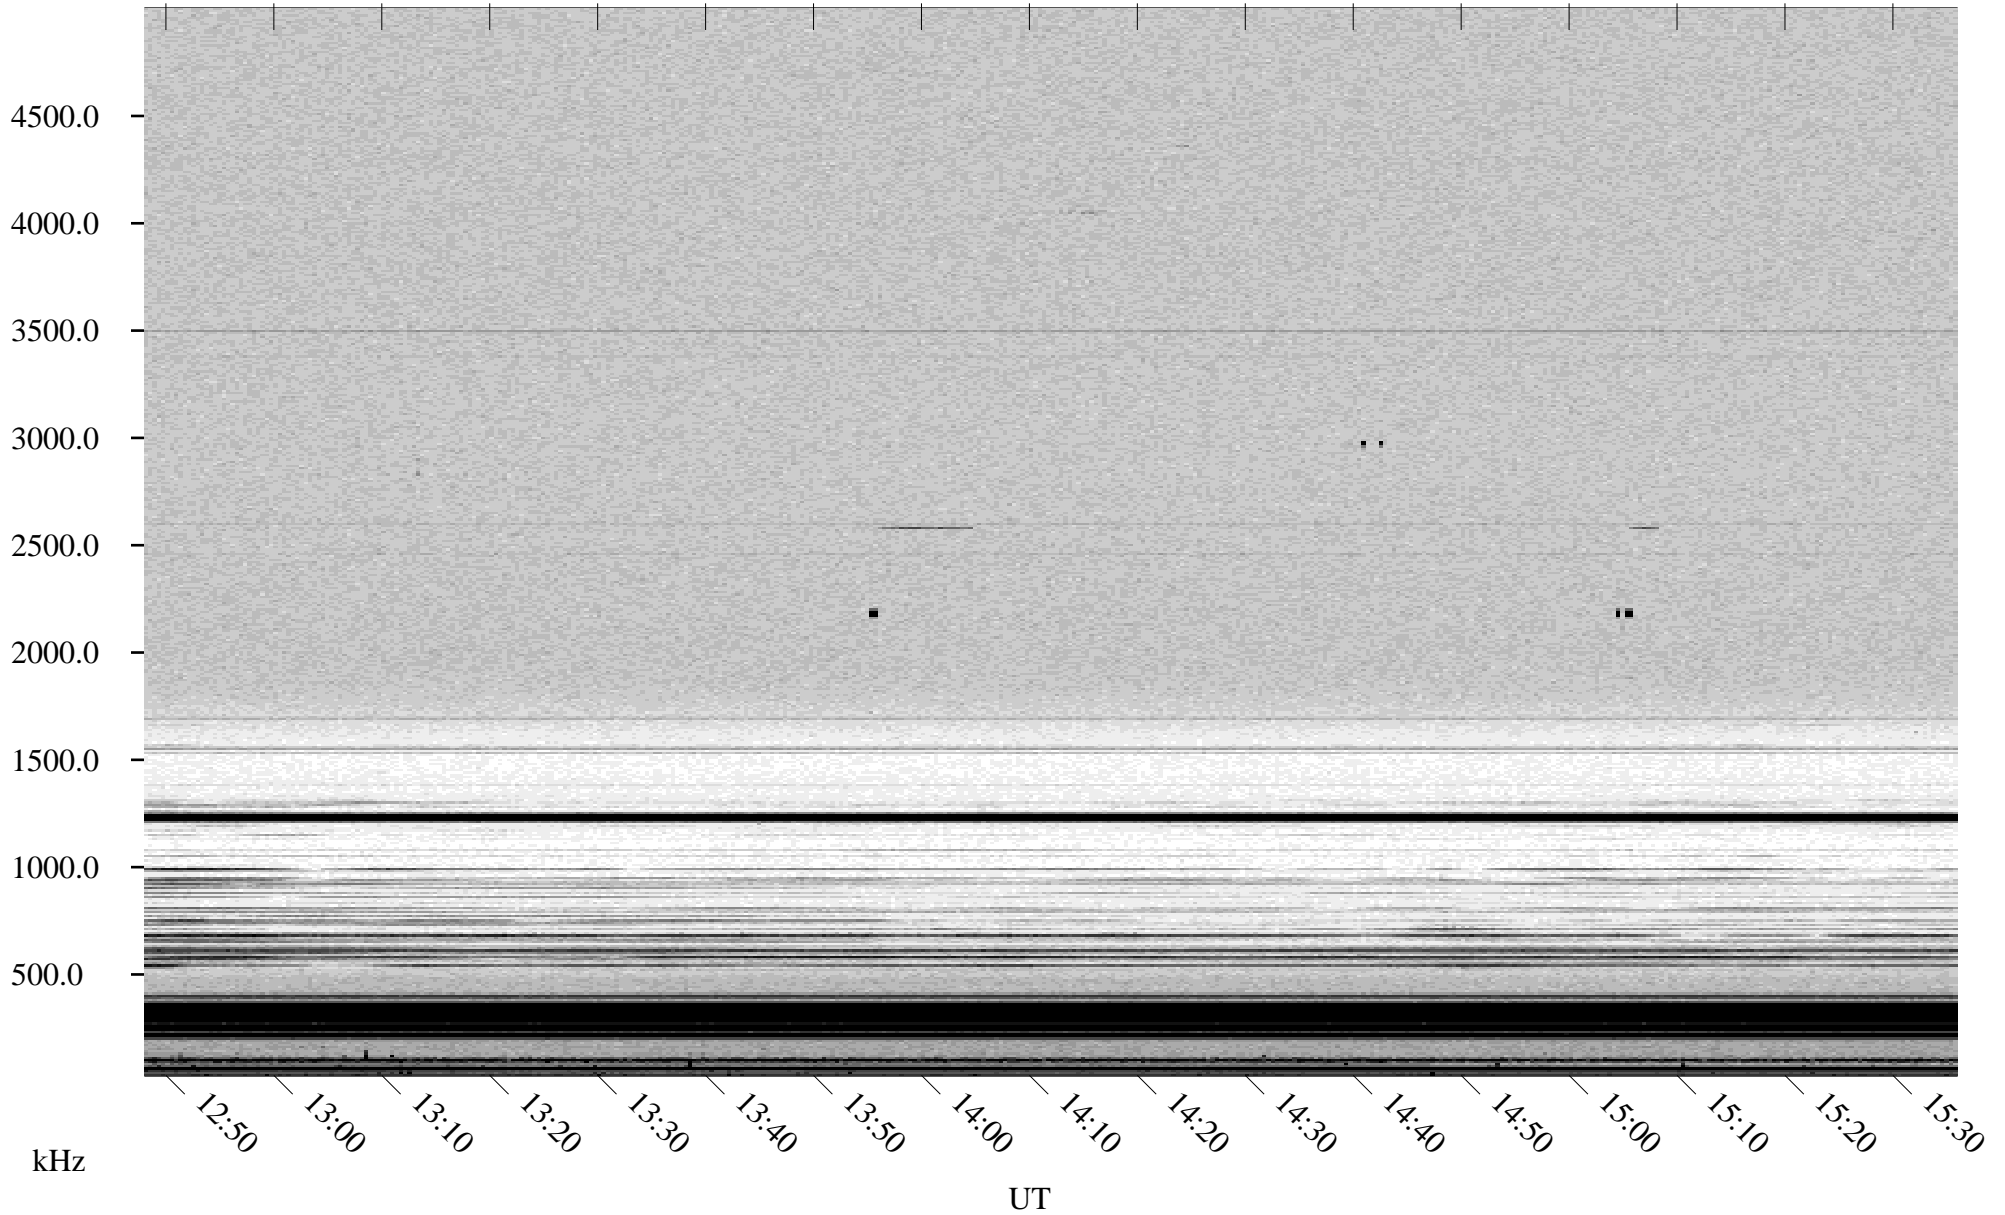

09/19/2000 Churchill, MTB

Linear Scale Black = 161 White = 15

ch00263l.r00m max_12

Page 1

09/19/2000 Churchill, MTB

Linear Scale Black = 161 White = 15

ch00263l.r00m max_12

Page 2

09/20/2000 Churchill, MTB

Linear Scale Black = 161 White = 15

ch00263l.r00m max_12

Page 3

09/20/2000 Churchill, MTB

Linear Scale Black = 161 White = 15

ch00263l.r00m max_12

Page 4

09/20/2000 Churchill, MTB

Linear Scale Black = 161 White = 15

ch00263l.r00m max_12

09/20/2000 Churchill, MTB

Linear Scale Black = 161 White = 15

ch00263l.r00m max_12

Page 6

09/20/2000 Churchill, MTB

Linear Scale Black = 161 White = 15

ch00263l.r00m max_12

Page 7

09/20/2000 Churchill, MTB

Linear Scale Black = 161 White = 15

ch00263l.r00m max_12