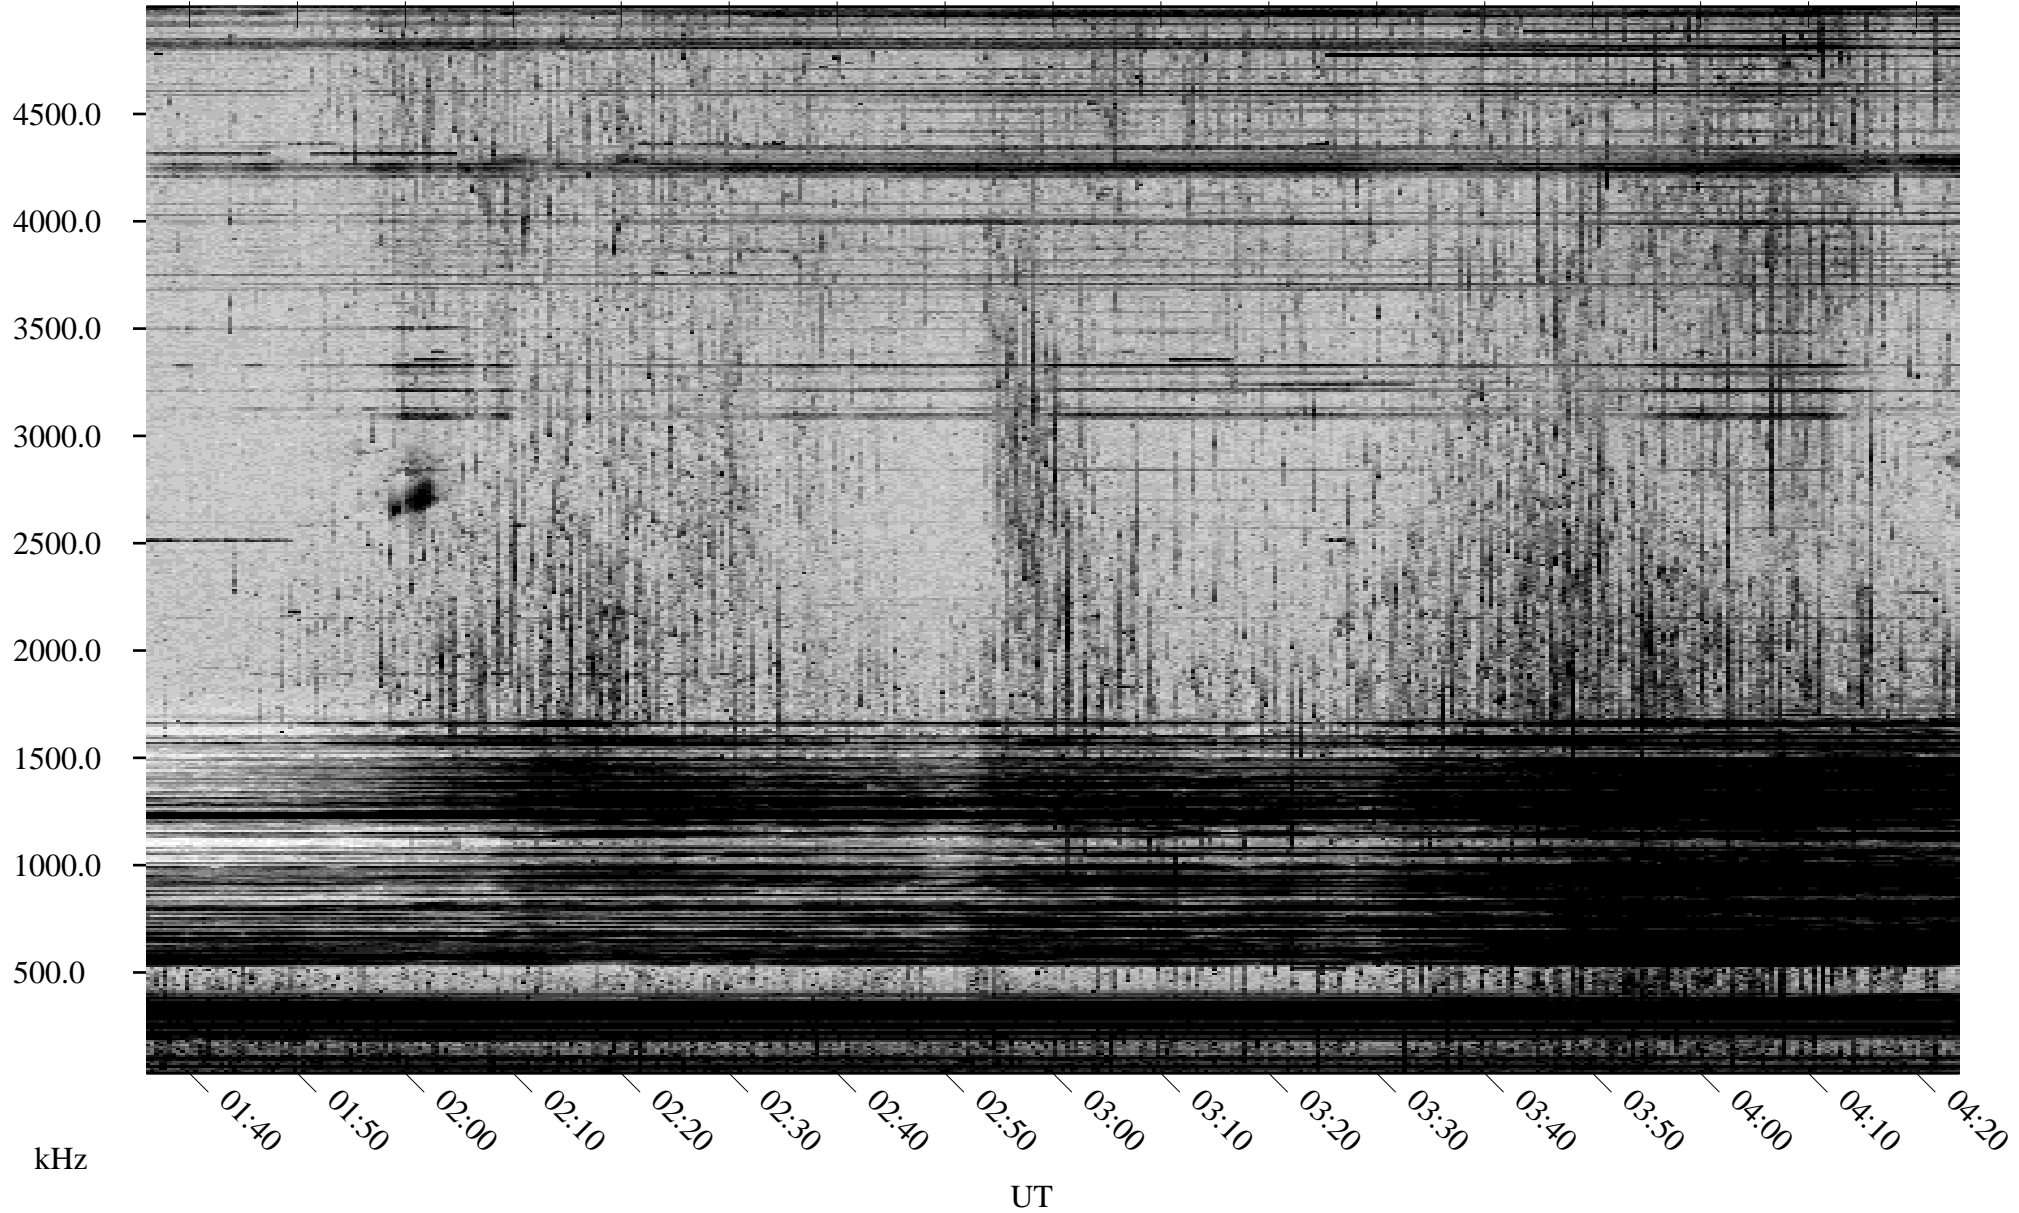

09/19/2000 Churchill, MTB

Linear Scale Black = 161 White = 15

ch00263l.r00m max_12

Page 1

09/19/2000 Churchill, MTB

Linear Scale Black = 161 White = 15

ch00263l.r00m max_12

Page 2

09/20/2000 Churchill, MTB

Linear Scale Black = 161 White = 15

ch00263l.r00m max_12

Page 3

09/20/2000 Churchill, MTB

Linear Scale Black = 161 White = 15

ch00263l.r00m max_12

Page 4

09/20/2000 Churchill, MTB

Linear Scale Black = 161 White = 15

ch00263l.r00m max_12

09/20/2000 Churchill, MTB

Linear Scale Black = 161 White = 15

ch00263l.r00m max_12

Page 6

09/20/2000 Churchill, MTB

Linear Scale Black = 161 White = 15

ch00263l.r00m max_12

Page 7

09/20/2000 Churchill, MTB

Linear Scale Black = 161 White = 15

ch00263l.r00m max_12