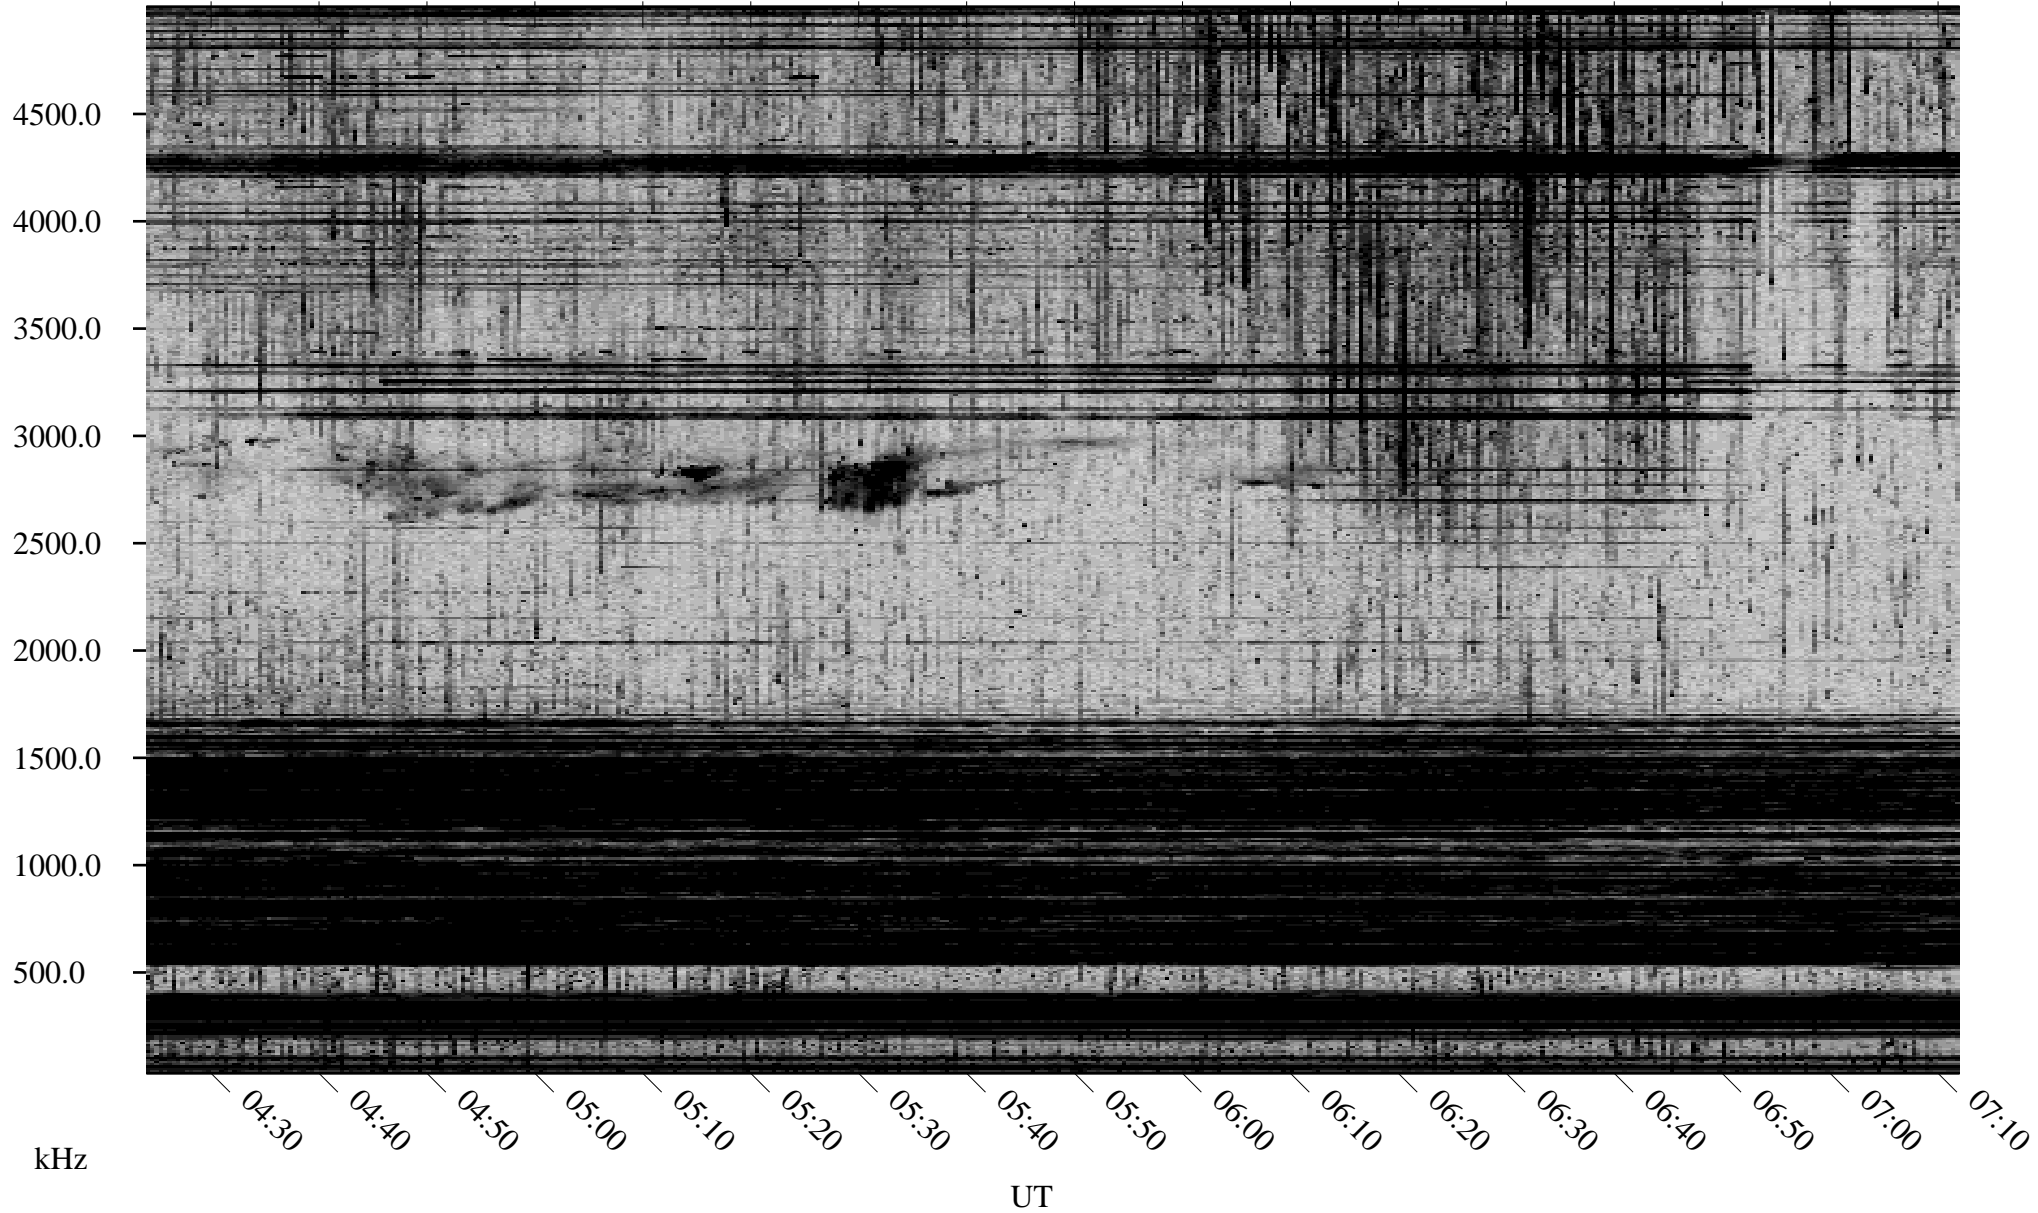

09/19/2000 Churchill, MTB

Linear Scale Black = 161 White = 15

ch00263l.r00m max_12

Page 1

09/19/2000 Churchill, MTB

Linear Scale Black = 161 White = 15

ch00263l.r00m max_12

Page 2

09/20/2000 Churchill, MTB

Linear Scale Black = 161 White = 15

ch00263l.r00m max_12

Page 3

09/20/2000 Churchill, MTB

Linear Scale Black = 161 White = 15

ch00263l.r00m max_12

Page 4

09/20/2000 Churchill, MTB

Linear Scale Black = 161 White = 15

ch00263l.r00m max_12

09/20/2000 Churchill, MTB

Linear Scale Black = 161 White = 15

ch00263l.r00m max_12

Page 6

09/20/2000 Churchill, MTB

Linear Scale Black = 161 White = 15

ch00263l.r00m max_12

Page 7

09/20/2000 Churchill, MTB

Linear Scale Black = 161 White = 15

ch00263l.r00m max_12