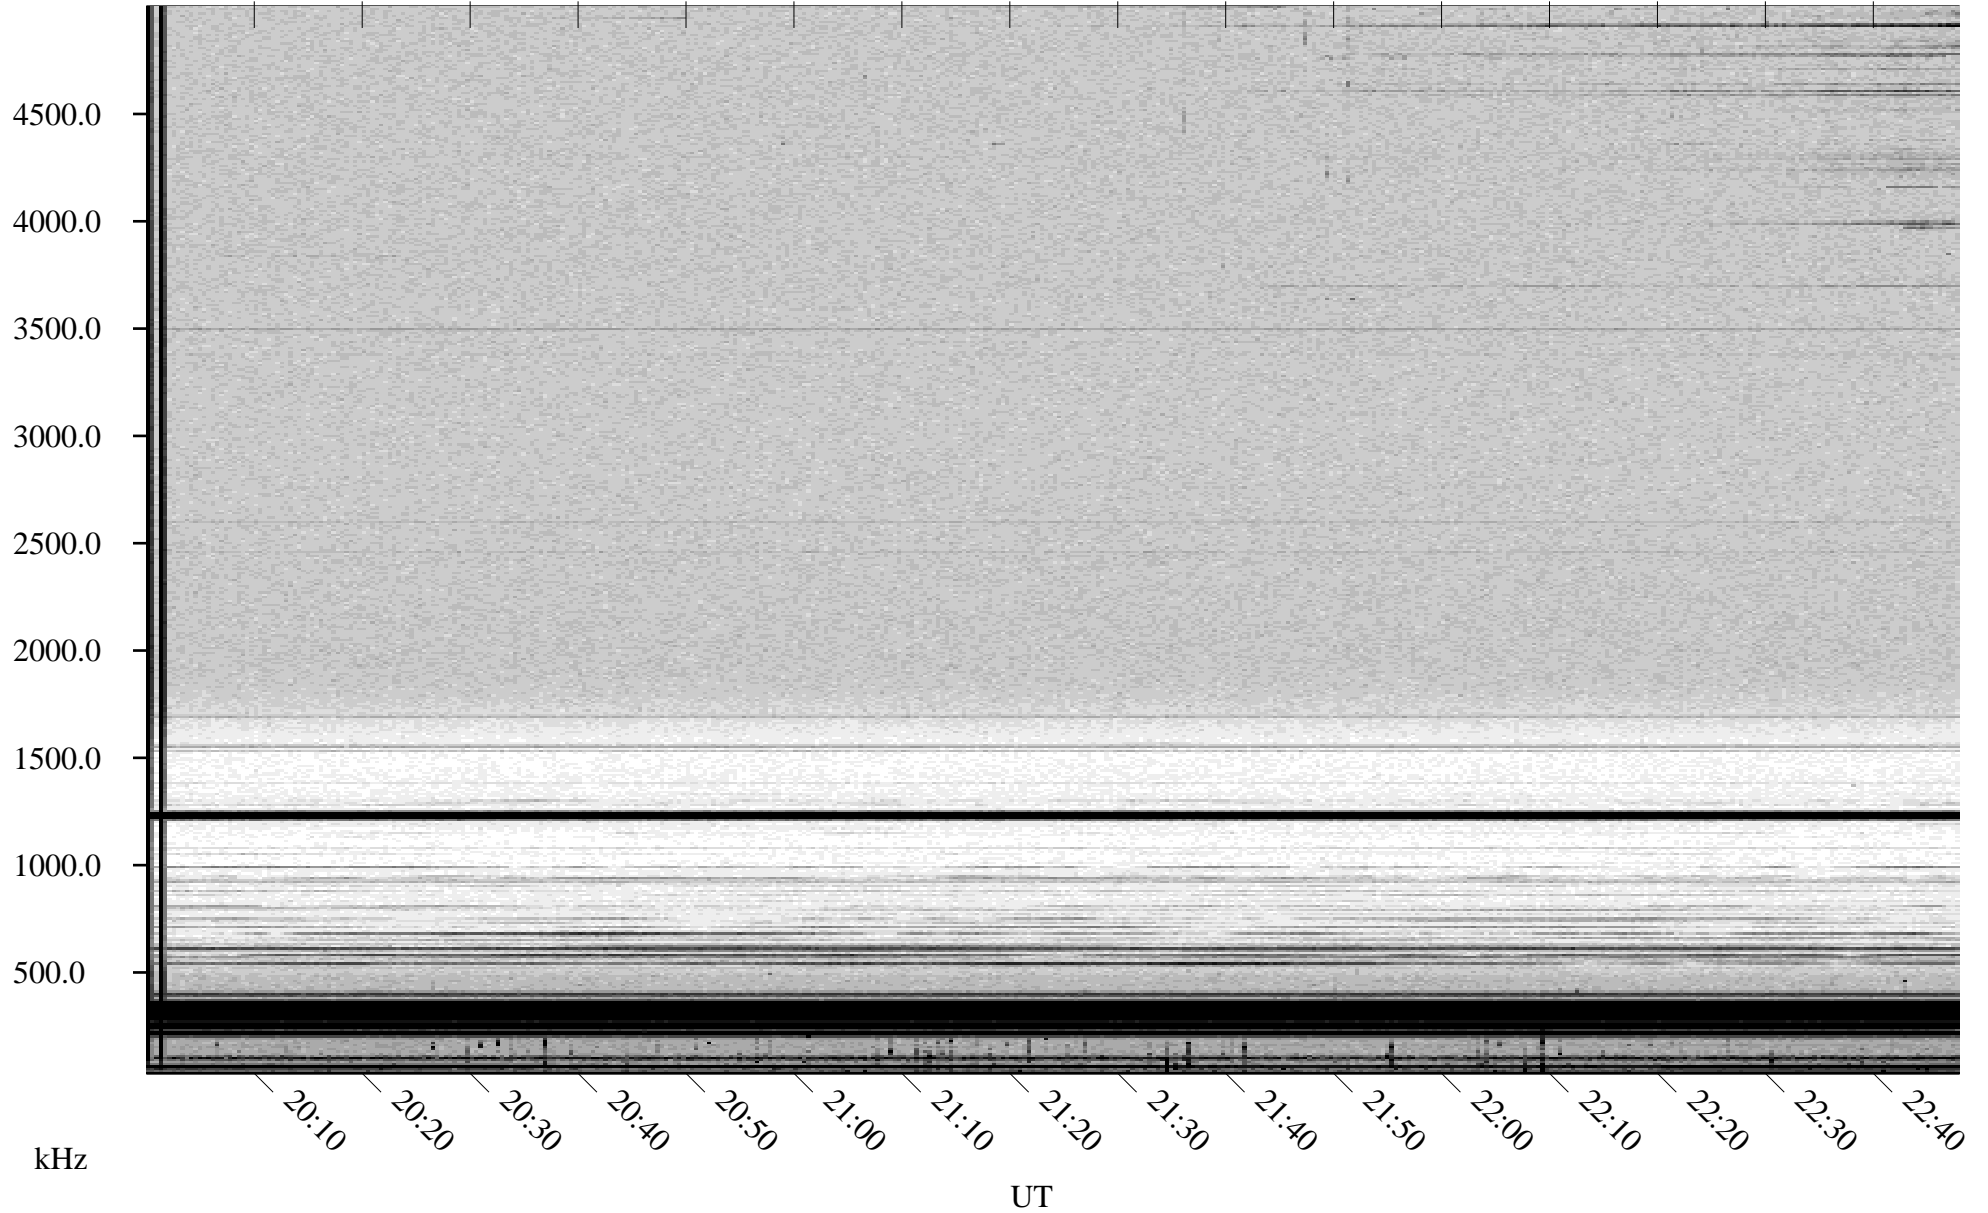

09/19/2000 Churchill, MTB

Linear Scale Black = 161 White = 15

ch00263l.r00m max_12

Page 1

09/19/2000 Churchill, MTB

Linear Scale Black = 161 White = 15

ch00263l.r00m max_12

Page 2

09/20/2000 Churchill, MTB

Linear Scale Black = 161 White = 15

ch00263l.r00m max_12

Page 3

09/20/2000 Churchill, MTB

Linear Scale Black = 161 White = 15

ch00263l.r00m max_12

Page 4

09/20/2000 Churchill, MTB

Linear Scale Black = 161 White = 15

ch00263l.r00m max_12

09/20/2000 Churchill, MTB

Linear Scale Black = 161 White = 15

ch00263l.r00m max_12

Page 6

09/20/2000 Churchill, MTB

Linear Scale Black = 161 White = 15

ch00263l.r00m max_12

Page 7

09/20/2000 Churchill, MTB

Linear Scale Black = 161 White = 15

ch00263l.r00m max_12