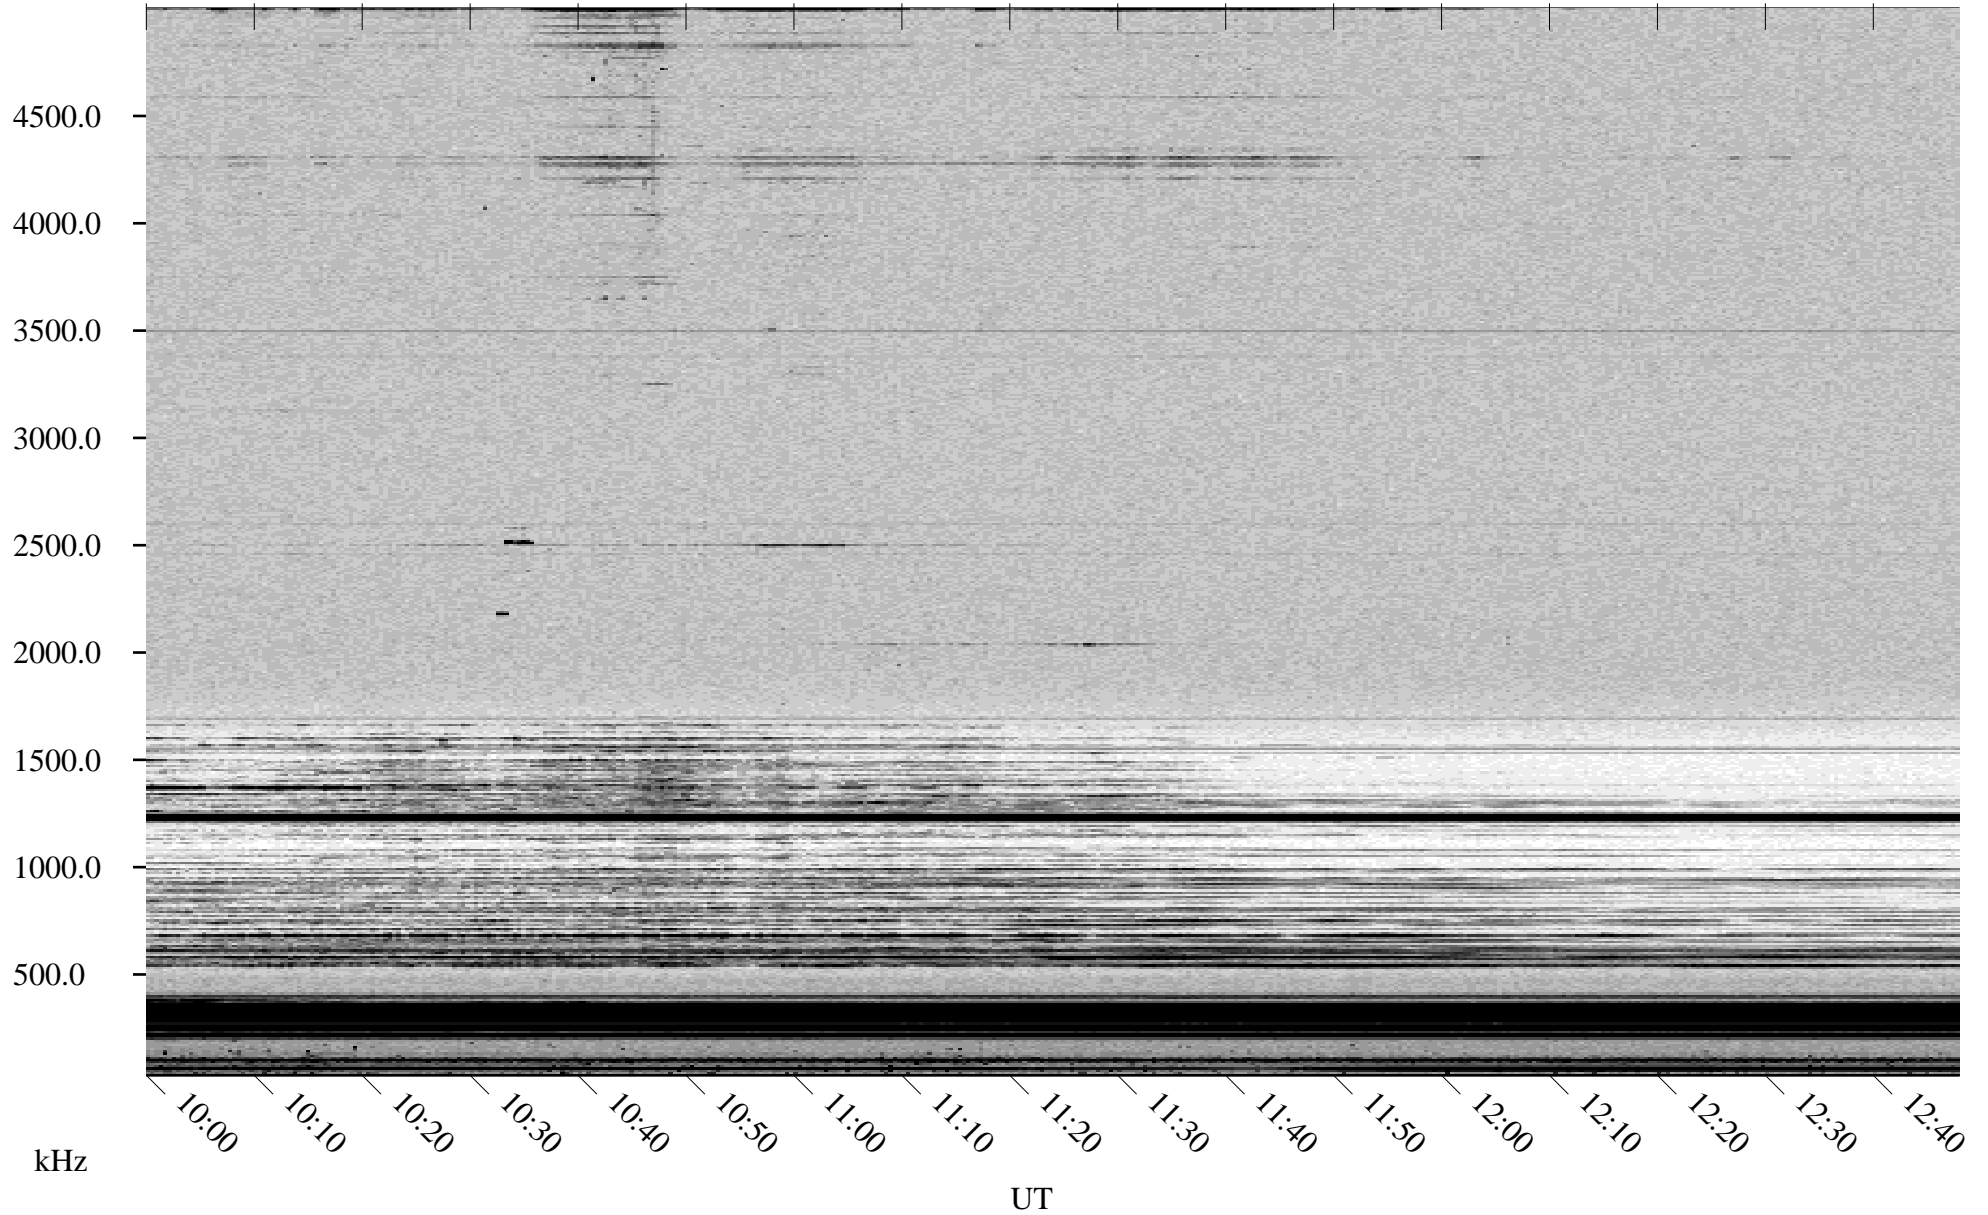

09/21/2000 Churchill, MTB

Linear Scale Black = 161 White = 15

ch00265l.r00m max_12

Page 1

09/21/2000 Churchill, MTB

Linear Scale Black = 161 White = 15

ch00265l.r00m max_12

Page 2

09/22/2000 Churchill, MTB

Linear Scale Black = 161 White = 15

ch00265l.r00m max_12

Page 3

09/22/2000 Churchill, MTB

Linear Scale Black = 161 White = 15

ch00265l.r00m max_12

Page 4

09/22/2000 Churchill, MTB

Linear Scale Black = 161 White = 15

ch00265l.r00m max_12

Page 5

09/22/2000 Churchill, MTB

Linear Scale Black = 161 White = 15

ch00265l.r00m max_12

Page 6

09/22/2000 Churchill, MTB

Linear Scale Black = 161 White = 15

ch00265l.r00m max_12

Page 7

09/22/2000 Churchill, MTB

Linear Scale Black = 161 White = 15

ch002651.r00m max_12