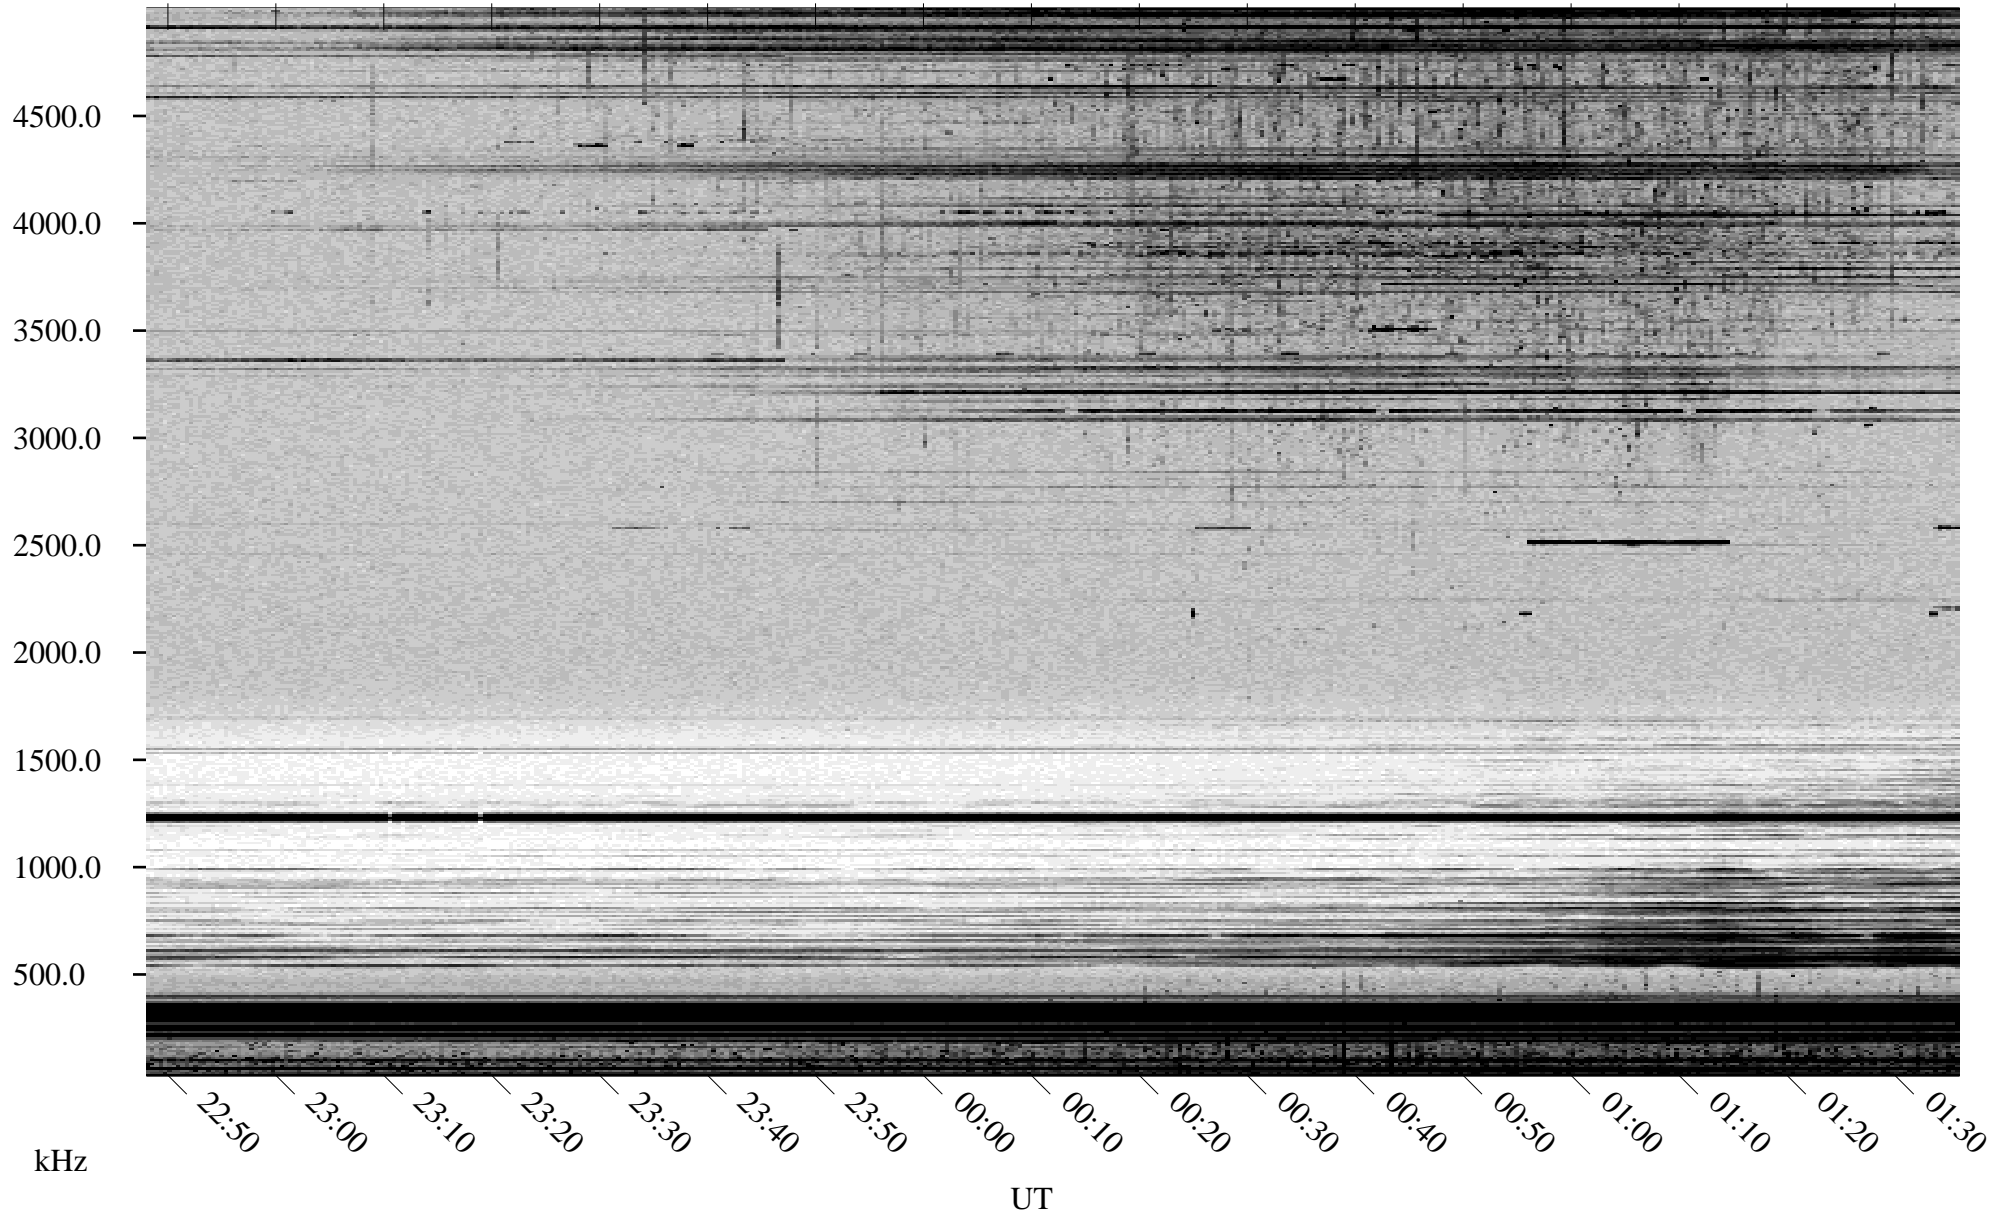

09/21/2000 Churchill, MTB

Linear Scale Black = 161 White = 15

ch00265l.r00m max_12

Page 1

09/21/2000 Churchill, MTB

Linear Scale Black = 161 White = 15

ch00265l.r00m max_12

Page 2

09/22/2000 Churchill, MTB

Linear Scale Black = 161 White = 15

ch00265l.r00m max_12

Page 3

09/22/2000 Churchill, MTB

Linear Scale Black = 161 White = 15

ch00265l.r00m max_12

Page 4

09/22/2000 Churchill, MTB

Linear Scale Black = 161 White = 15

ch00265l.r00m max_12

Page 5

09/22/2000 Churchill, MTB

Linear Scale Black = 161 White = 15

ch00265l.r00m max_12

Page 6

09/22/2000 Churchill, MTB

Linear Scale Black = 161 White = 15

ch00265l.r00m max_12

Page 7

09/22/2000 Churchill, MTB

Linear Scale Black = 161 White = 15

ch002651.r00m max_12