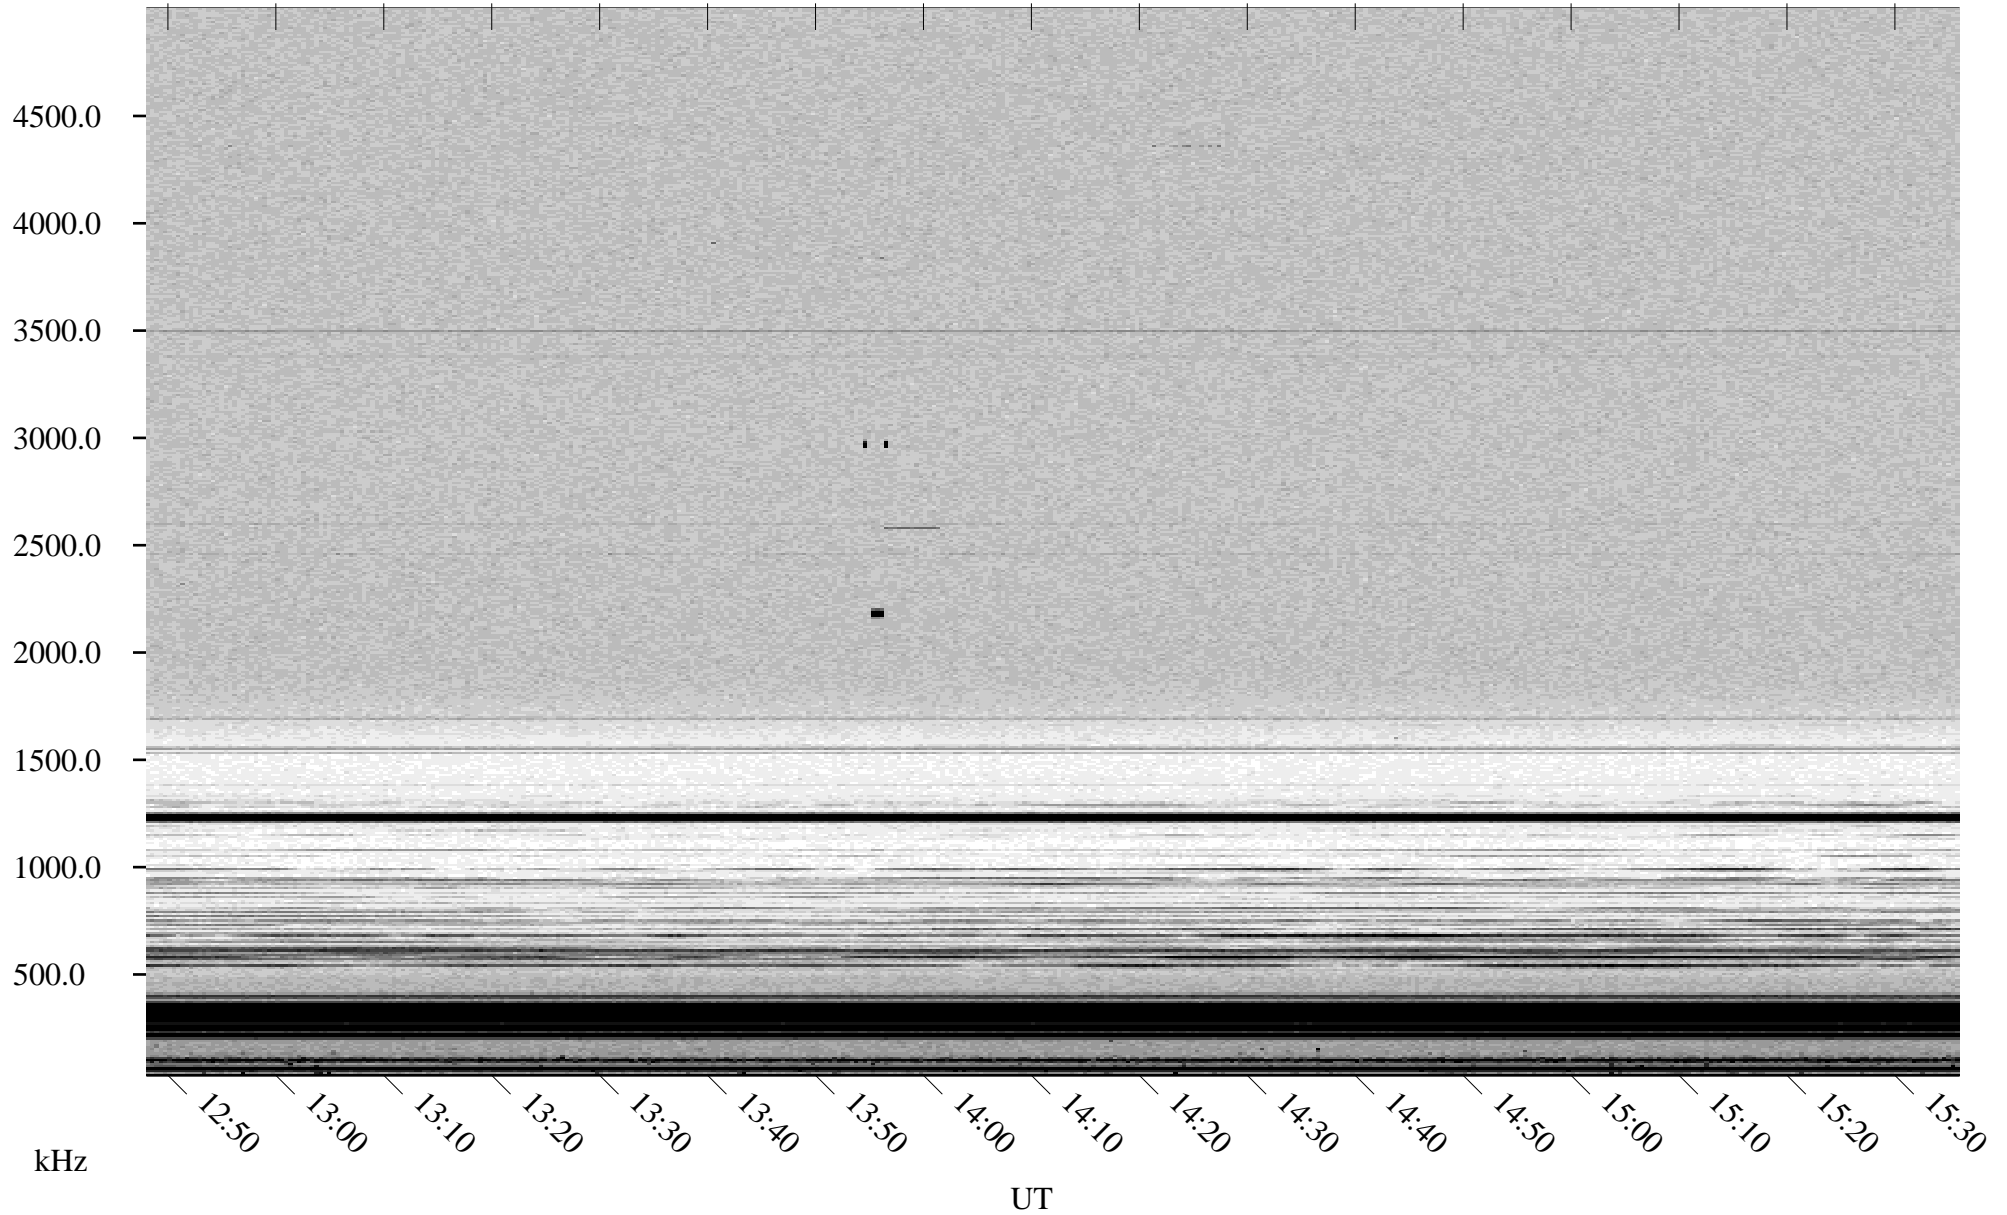

09/21/2000 Churchill, MTB

Linear Scale Black = 161 White = 15

ch00265l.r00m max_12

Page 1

09/21/2000 Churchill, MTB

Linear Scale Black = 161 White = 15

ch00265l.r00m max_12

Page 2

09/22/2000 Churchill, MTB

Linear Scale Black = 161 White = 15

ch00265l.r00m max_12

Page 3

09/22/2000 Churchill, MTB

Linear Scale Black = 161 White = 15

ch00265l.r00m max_12

Page 4

09/22/2000 Churchill, MTB

Linear Scale Black = 161 White = 15

ch00265l.r00m max_12

Page 5

09/22/2000 Churchill, MTB

Linear Scale Black = 161 White = 15

ch00265l.r00m max_12

Page 6

09/22/2000 Churchill, MTB

Linear Scale Black = 161 White = 15

ch00265l.r00m max_12

Page 7

09/22/2000 Churchill, MTB

Linear Scale Black = 161 White = 15

ch002651.r00m max_12