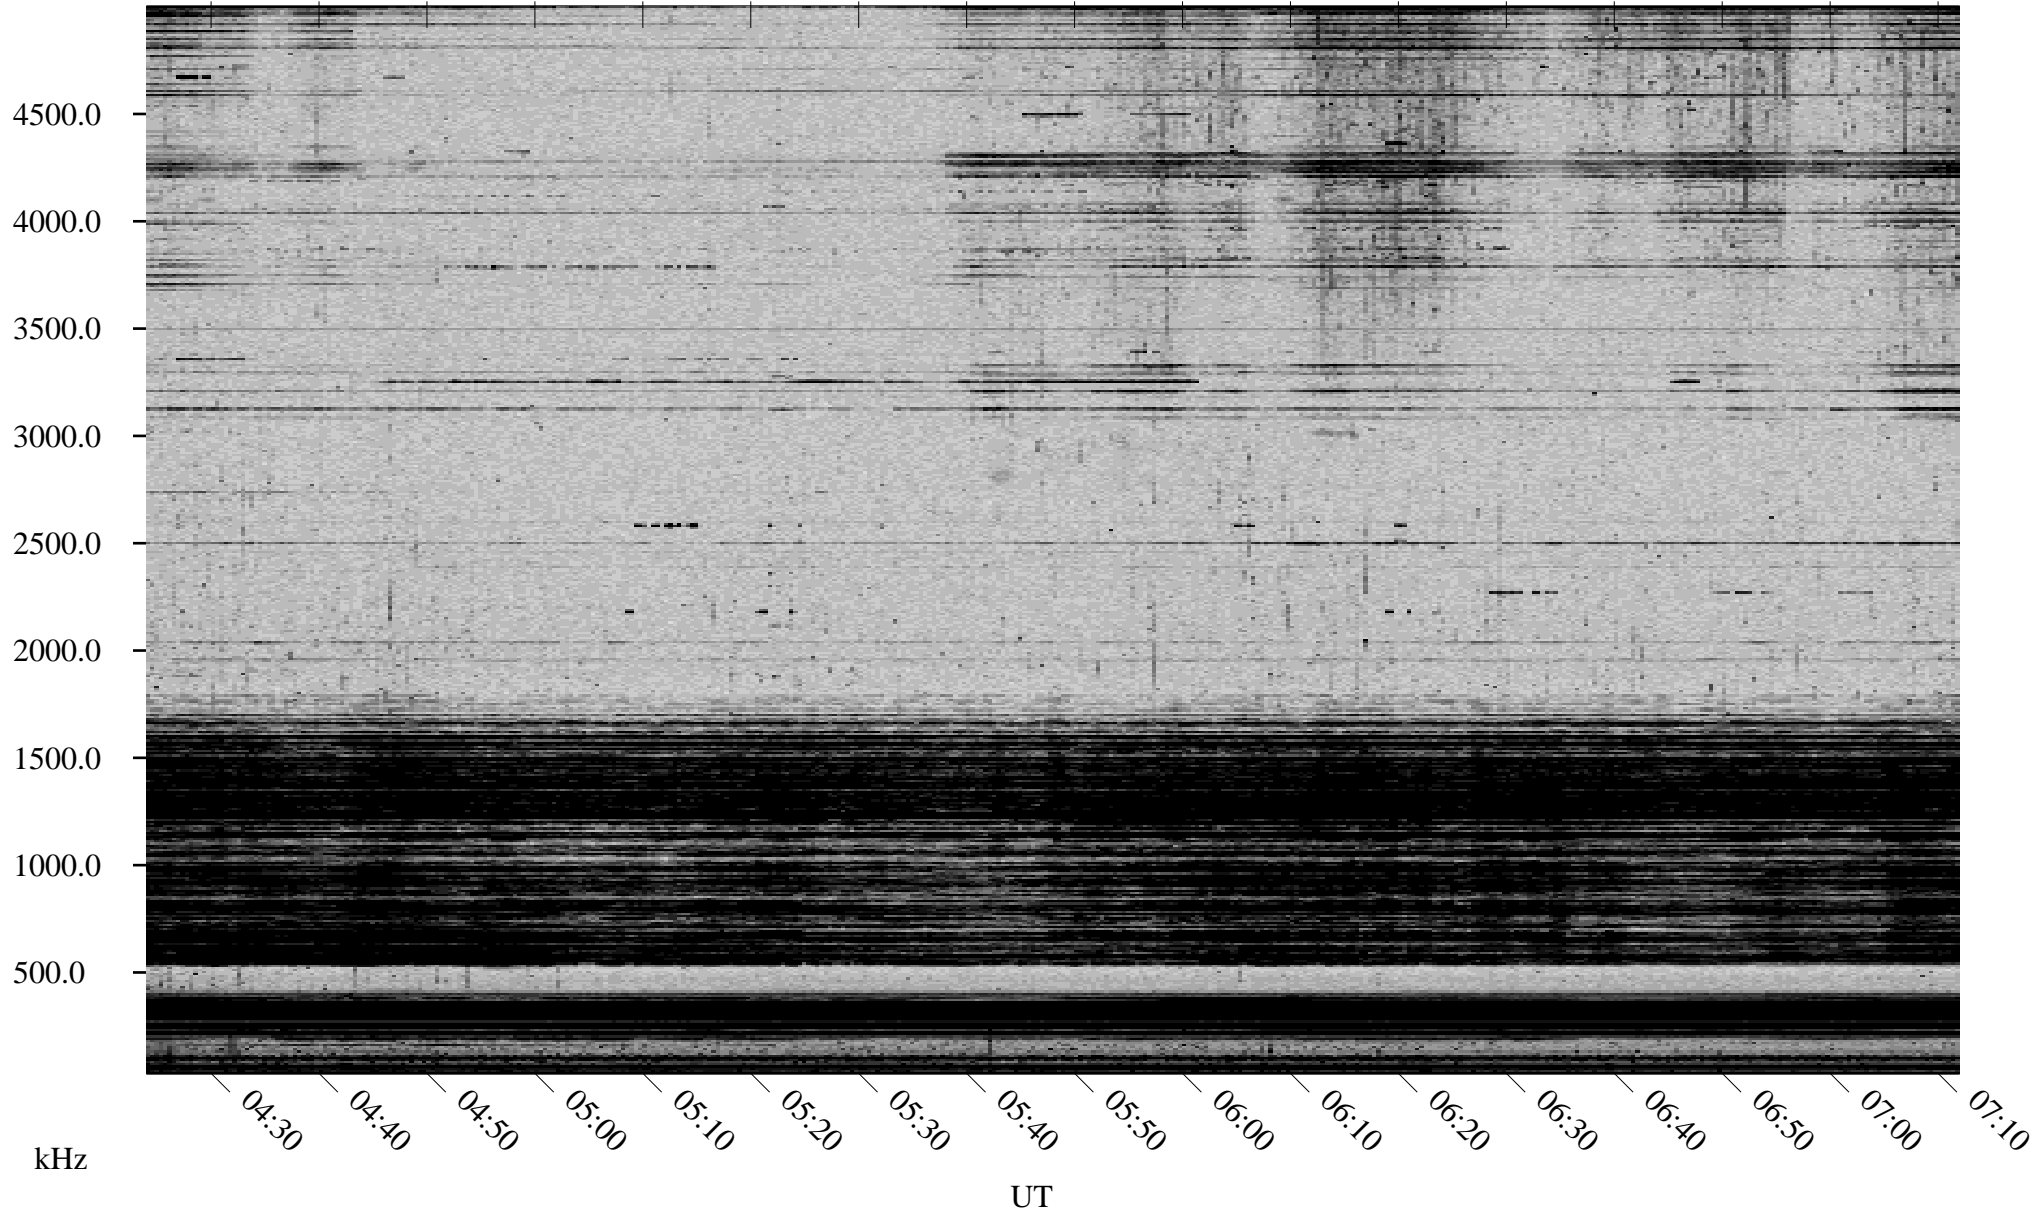

09/21/2000 Churchill, MTB

Linear Scale Black = 161 White = 15

ch00265l.r00m max_12

Page 1

09/21/2000 Churchill, MTB

Linear Scale Black = 161 White = 15

ch00265l.r00m max_12

Page 2

09/22/2000 Churchill, MTB

Linear Scale Black = 161 White = 15

ch00265l.r00m max_12

Page 3

09/22/2000 Churchill, MTB

Linear Scale Black = 161 White = 15

ch00265l.r00m max_12

Page 4

09/22/2000 Churchill, MTB

Linear Scale Black = 161 White = 15

ch00265l.r00m max_12

Page 5

09/22/2000 Churchill, MTB

Linear Scale Black = 161 White = 15

ch00265l.r00m max_12

Page 6

09/22/2000 Churchill, MTB

Linear Scale Black = 161 White = 15

ch00265l.r00m max_12

Page 7

09/22/2000 Churchill, MTB

Linear Scale Black = 161 White = 15

ch002651.r00m max_12