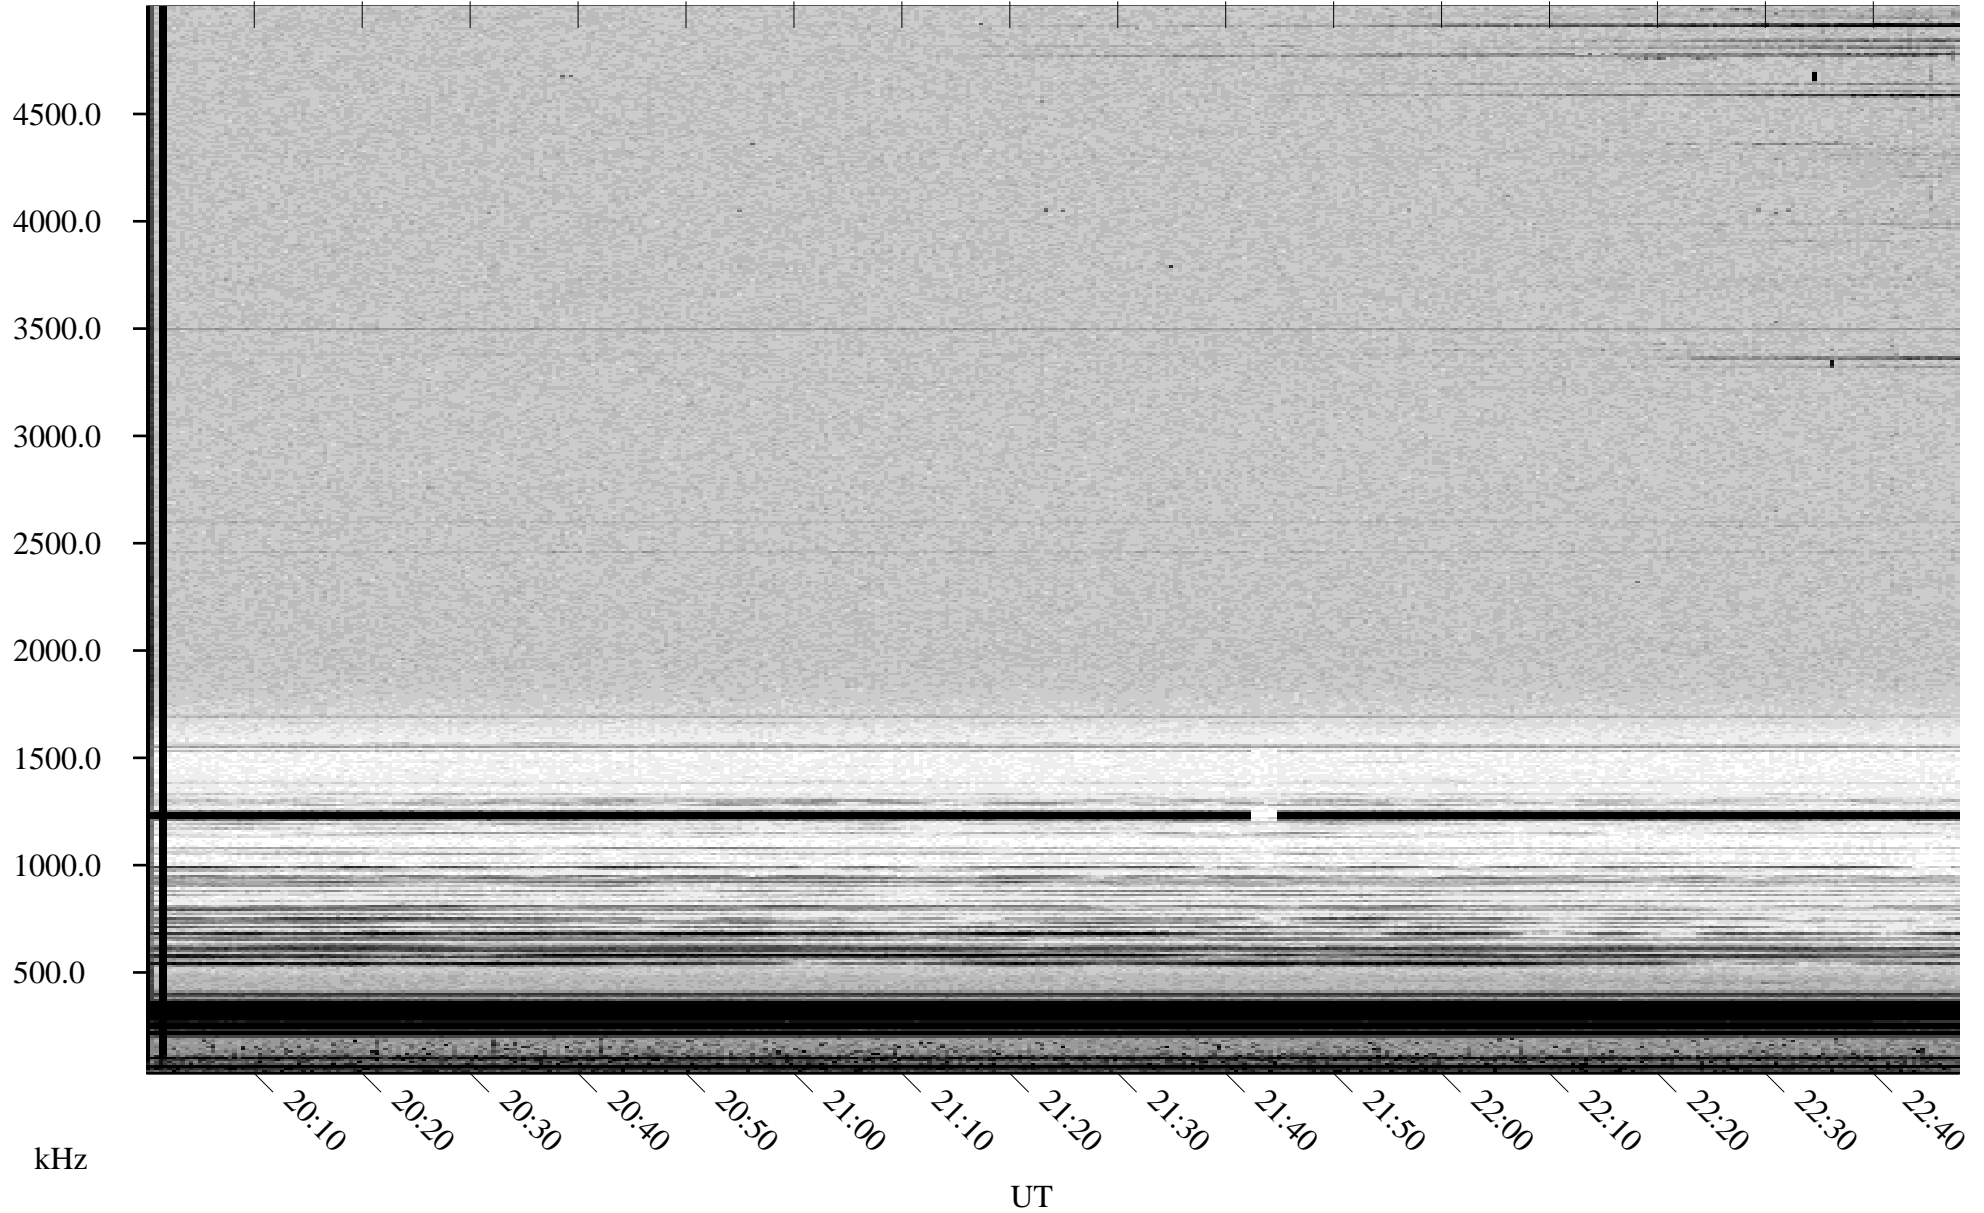

09/21/2000 Churchill, MTB

Linear Scale Black = 161 White = 15

ch00265l.r00m max_12

Page 1

09/21/2000 Churchill, MTB

Linear Scale Black = 161 White = 15

ch00265l.r00m max_12

Page 2

09/22/2000 Churchill, MTB

Linear Scale Black = 161 White = 15

ch00265l.r00m max_12

Page 3

09/22/2000 Churchill, MTB

Linear Scale Black = 161 White = 15

ch00265l.r00m max_12

Page 4

09/22/2000 Churchill, MTB

Linear Scale Black = 161 White = 15

ch00265l.r00m max_12

Page 5

09/22/2000 Churchill, MTB

Linear Scale Black = 161 White = 15

ch00265l.r00m max_12

Page 6

09/22/2000 Churchill, MTB

Linear Scale Black = 161 White = 15

ch00265l.r00m max_12

Page 7

09/22/2000 Churchill, MTB

Linear Scale Black = 161 White = 15

ch002651.r00m max_12