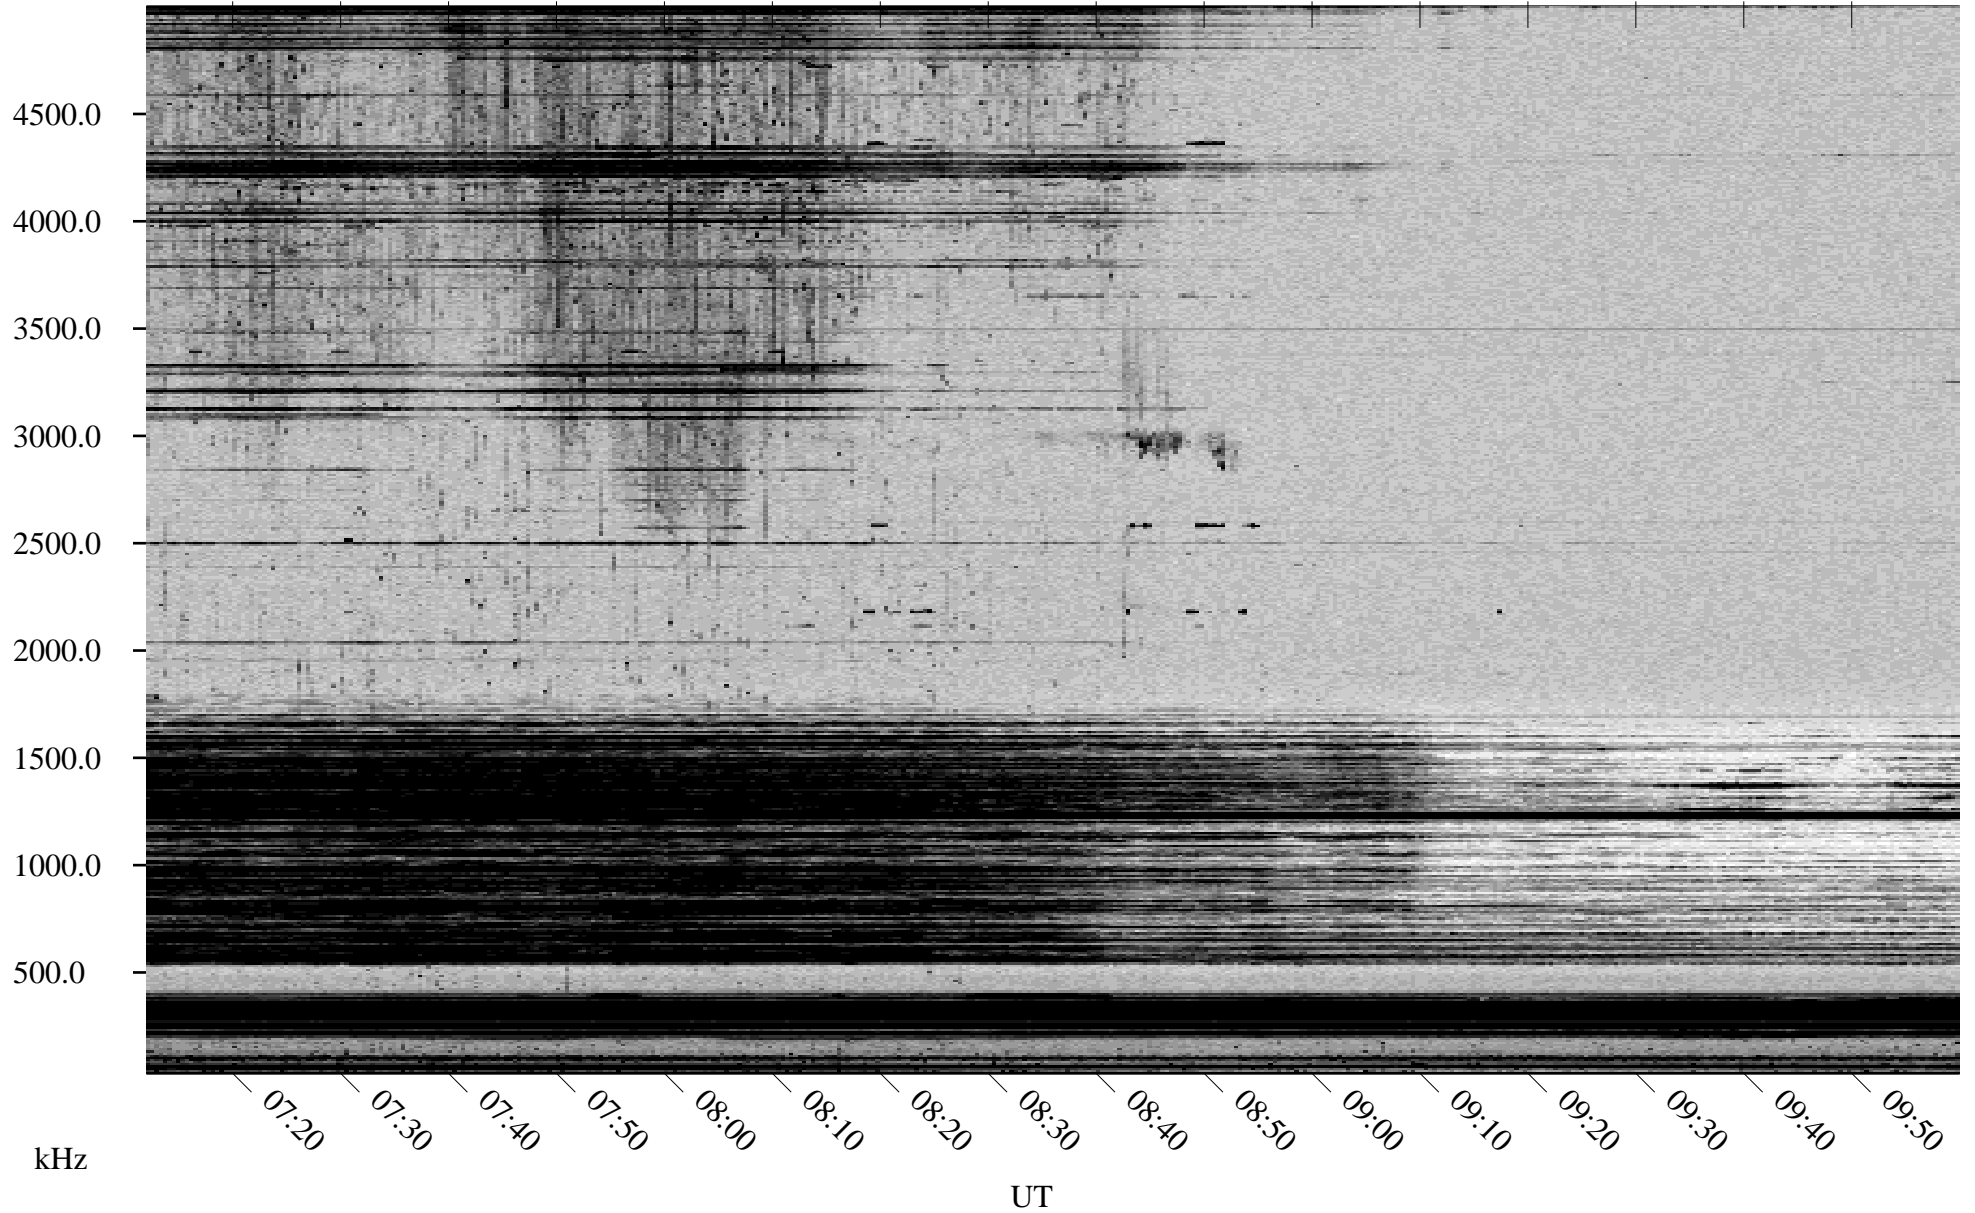

09/21/2000 Churchill, MTB

Linear Scale Black = 161 White = 15

ch00265l.r00m max_12

Page 1

09/21/2000 Churchill, MTB

Linear Scale Black = 161 White = 15

ch00265l.r00m max_12

Page 2

09/22/2000 Churchill, MTB

Linear Scale Black = 161 White = 15

ch00265l.r00m max_12

Page 3

09/22/2000 Churchill, MTB

Linear Scale Black = 161 White = 15

ch00265l.r00m max_12

Page 4

09/22/2000 Churchill, MTB

Linear Scale Black = 161 White = 15

ch00265l.r00m max_12

Page 5

09/22/2000 Churchill, MTB

Linear Scale Black = 161 White = 15

ch00265l.r00m max_12

Page 6

09/22/2000 Churchill, MTB

Linear Scale Black = 161 White = 15

ch00265l.r00m max_12

Page 7

09/22/2000 Churchill, MTB

Linear Scale Black = 161 White = 15

ch002651.r00m max_12