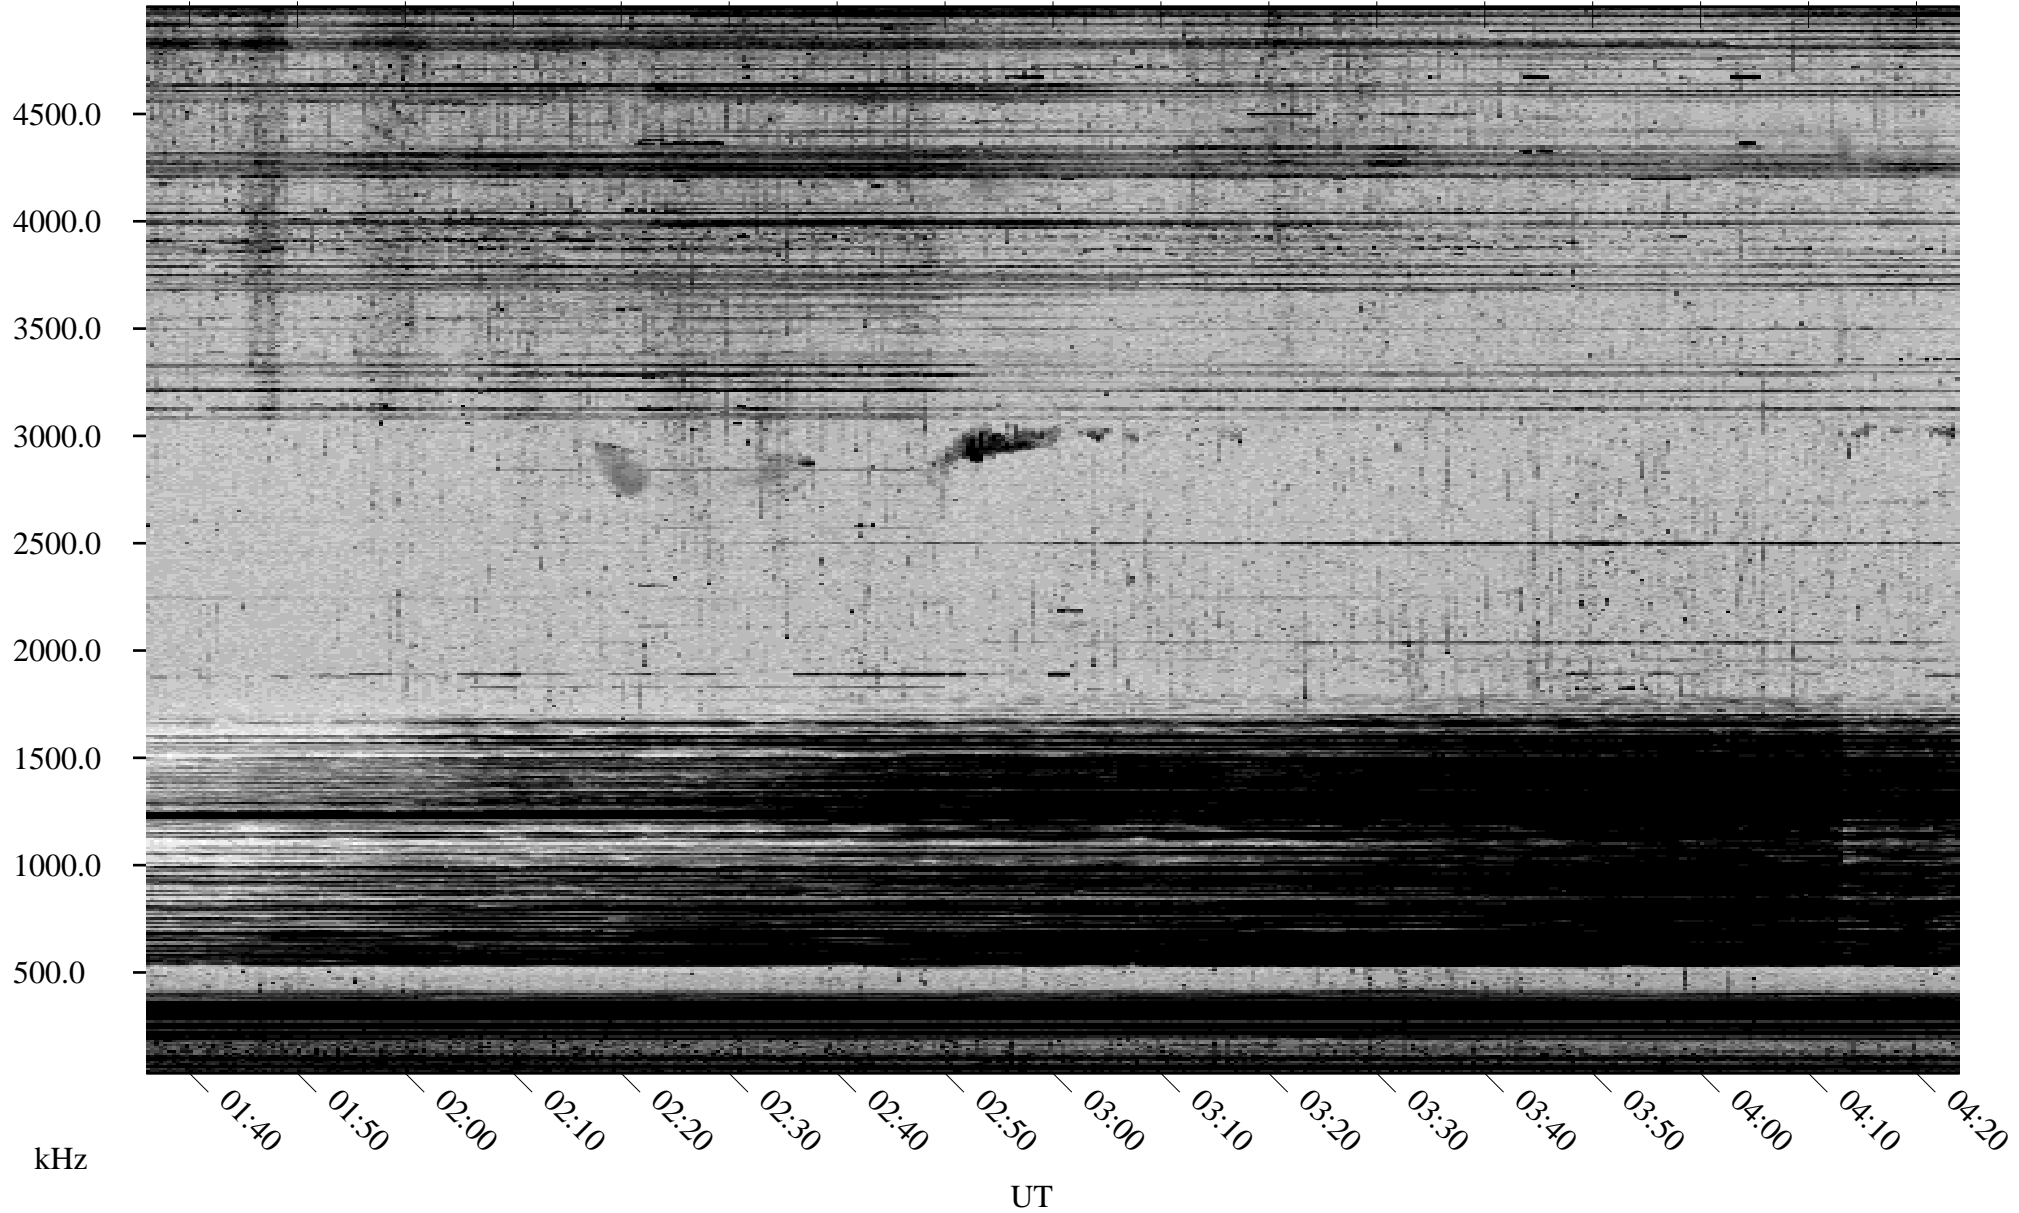

09/21/2000 Churchill, MTB

Linear Scale Black = 161 White = 15

ch00265l.r00m max_12

Page 1

09/21/2000 Churchill, MTB

Linear Scale Black = 161 White = 15

ch00265l.r00m max_12

Page 2

09/22/2000 Churchill, MTB

Linear Scale Black = 161 White = 15

ch00265l.r00m max_12

Page 3

09/22/2000 Churchill, MTB

Linear Scale Black = 161 White = 15

ch00265l.r00m max_12

Page 4

09/22/2000 Churchill, MTB

Linear Scale Black = 161 White = 15

ch00265l.r00m max_12

Page 5

09/22/2000 Churchill, MTB

Linear Scale Black = 161 White = 15

ch00265l.r00m max_12

Page 6

09/22/2000 Churchill, MTB

Linear Scale Black = 161 White = 15

ch00265l.r00m max_12

Page 7

09/22/2000 Churchill, MTB

Linear Scale Black = 161 White = 15

ch002651.r00m max_12