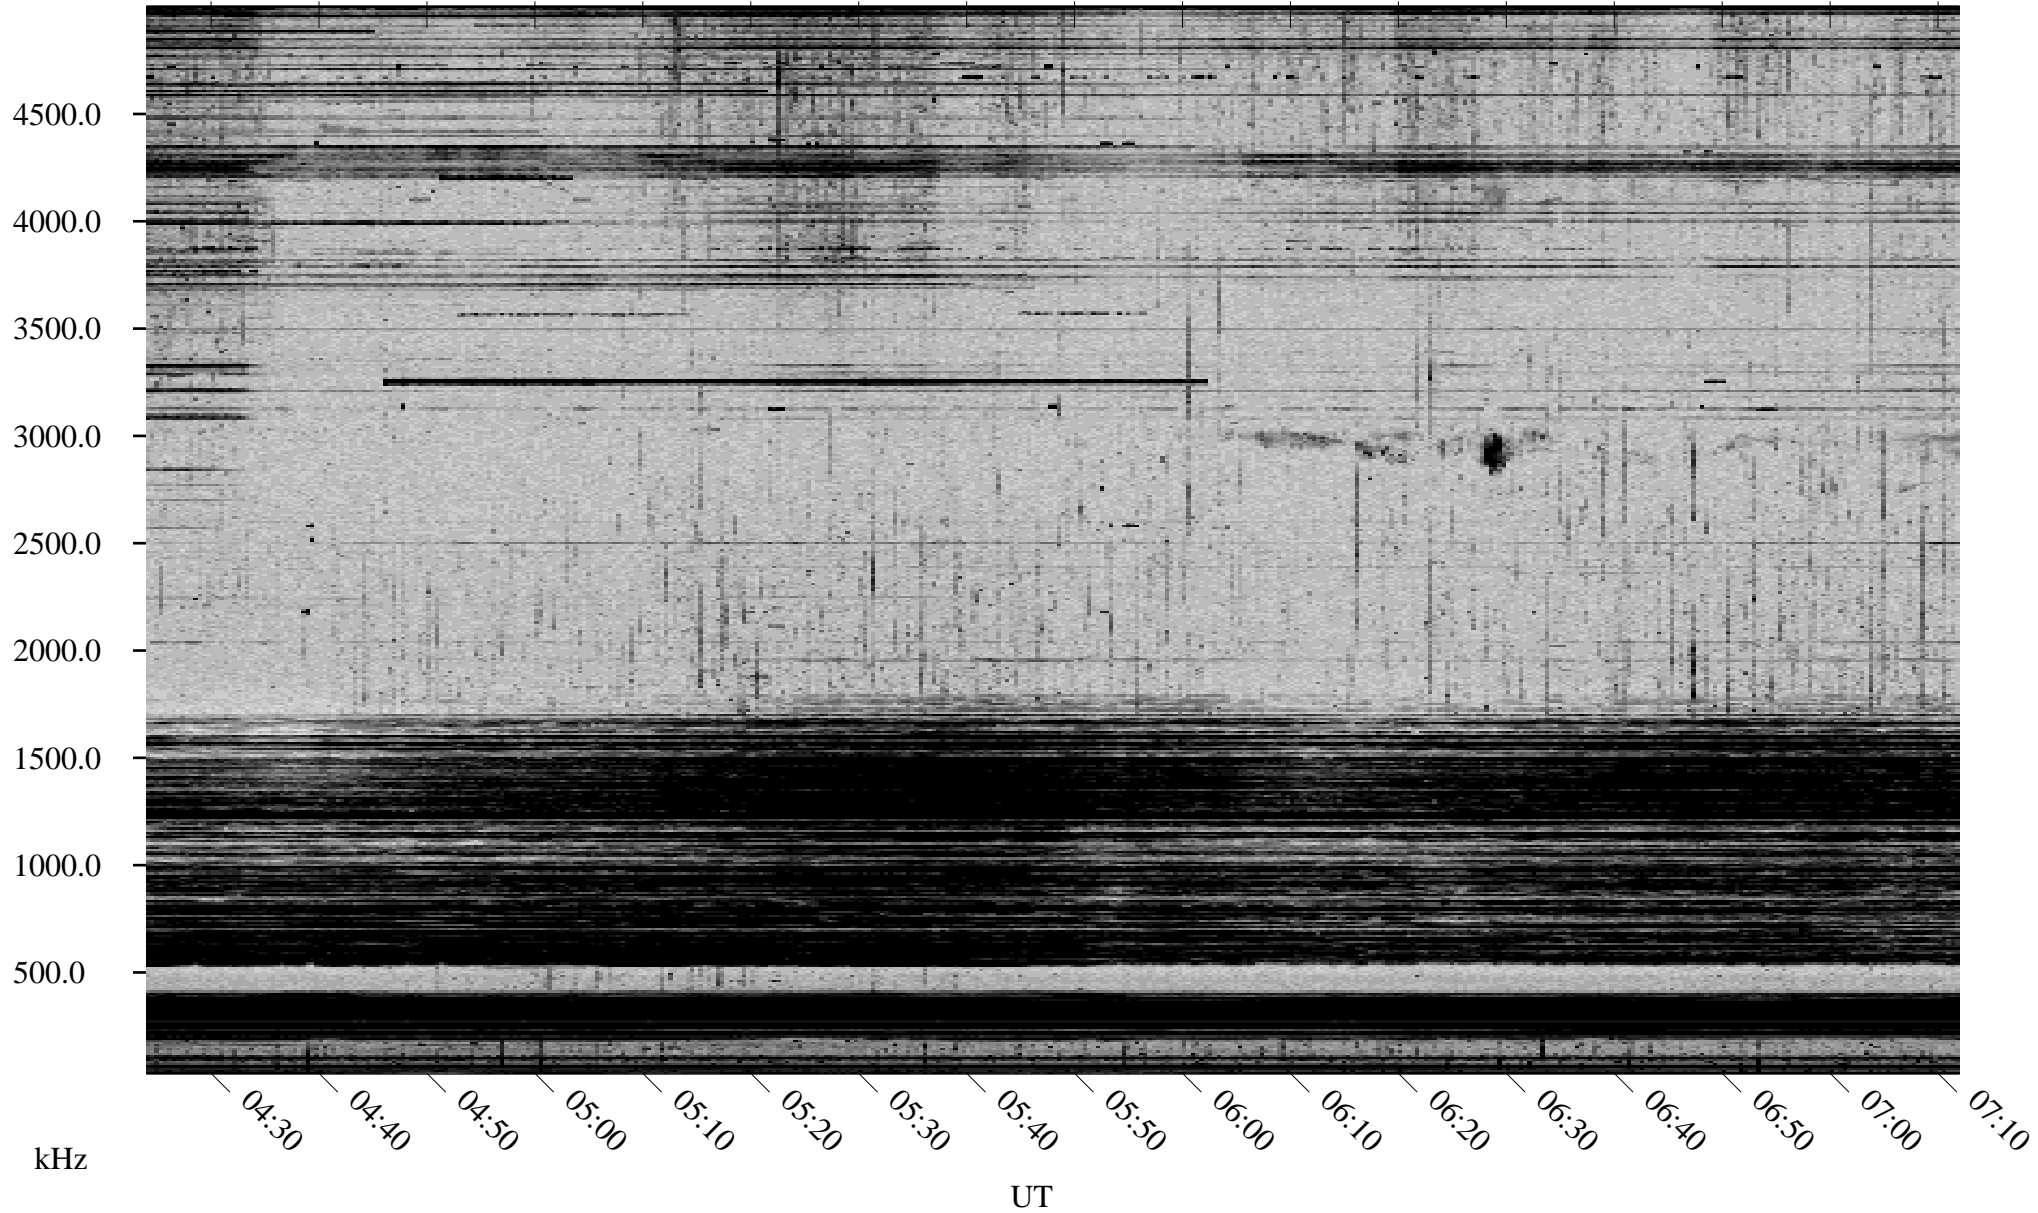

09/22/2000 Churchill, MTB

Linear Scale Black = 161 White = 15

ch00266l.r00m max_12

Page 1

09/22/2000 Churchill, MTB

Linear Scale Black = 161 White = 15

ch00266l.r00m max_12

Page 2

09/23/2000 Churchill, MTB

Linear Scale Black = 161 White = 15

ch00266l.r00m max_12

Page 3

09/23/2000 Churchill, MTB

Linear Scale Black = 161 White = 15

ch00266l.r00m max_12

Page 4

09/23/2000 Churchill, MTB

Linear Scale Black = 161 White = 15

ch00266l.r00m max_12

09/23/2000 Churchill, MTB

Linear Scale Black = 161 White = 15

ch00266l.r00m max_12

Page 6

09/23/2000 Churchill, MTB

Linear Scale Black = 161 White = 15

ch00266l.r00m max_12

09/23/2000 Churchill, MTB

Linear Scale Black = 161 White = 15

ch00266l.r00m max_12