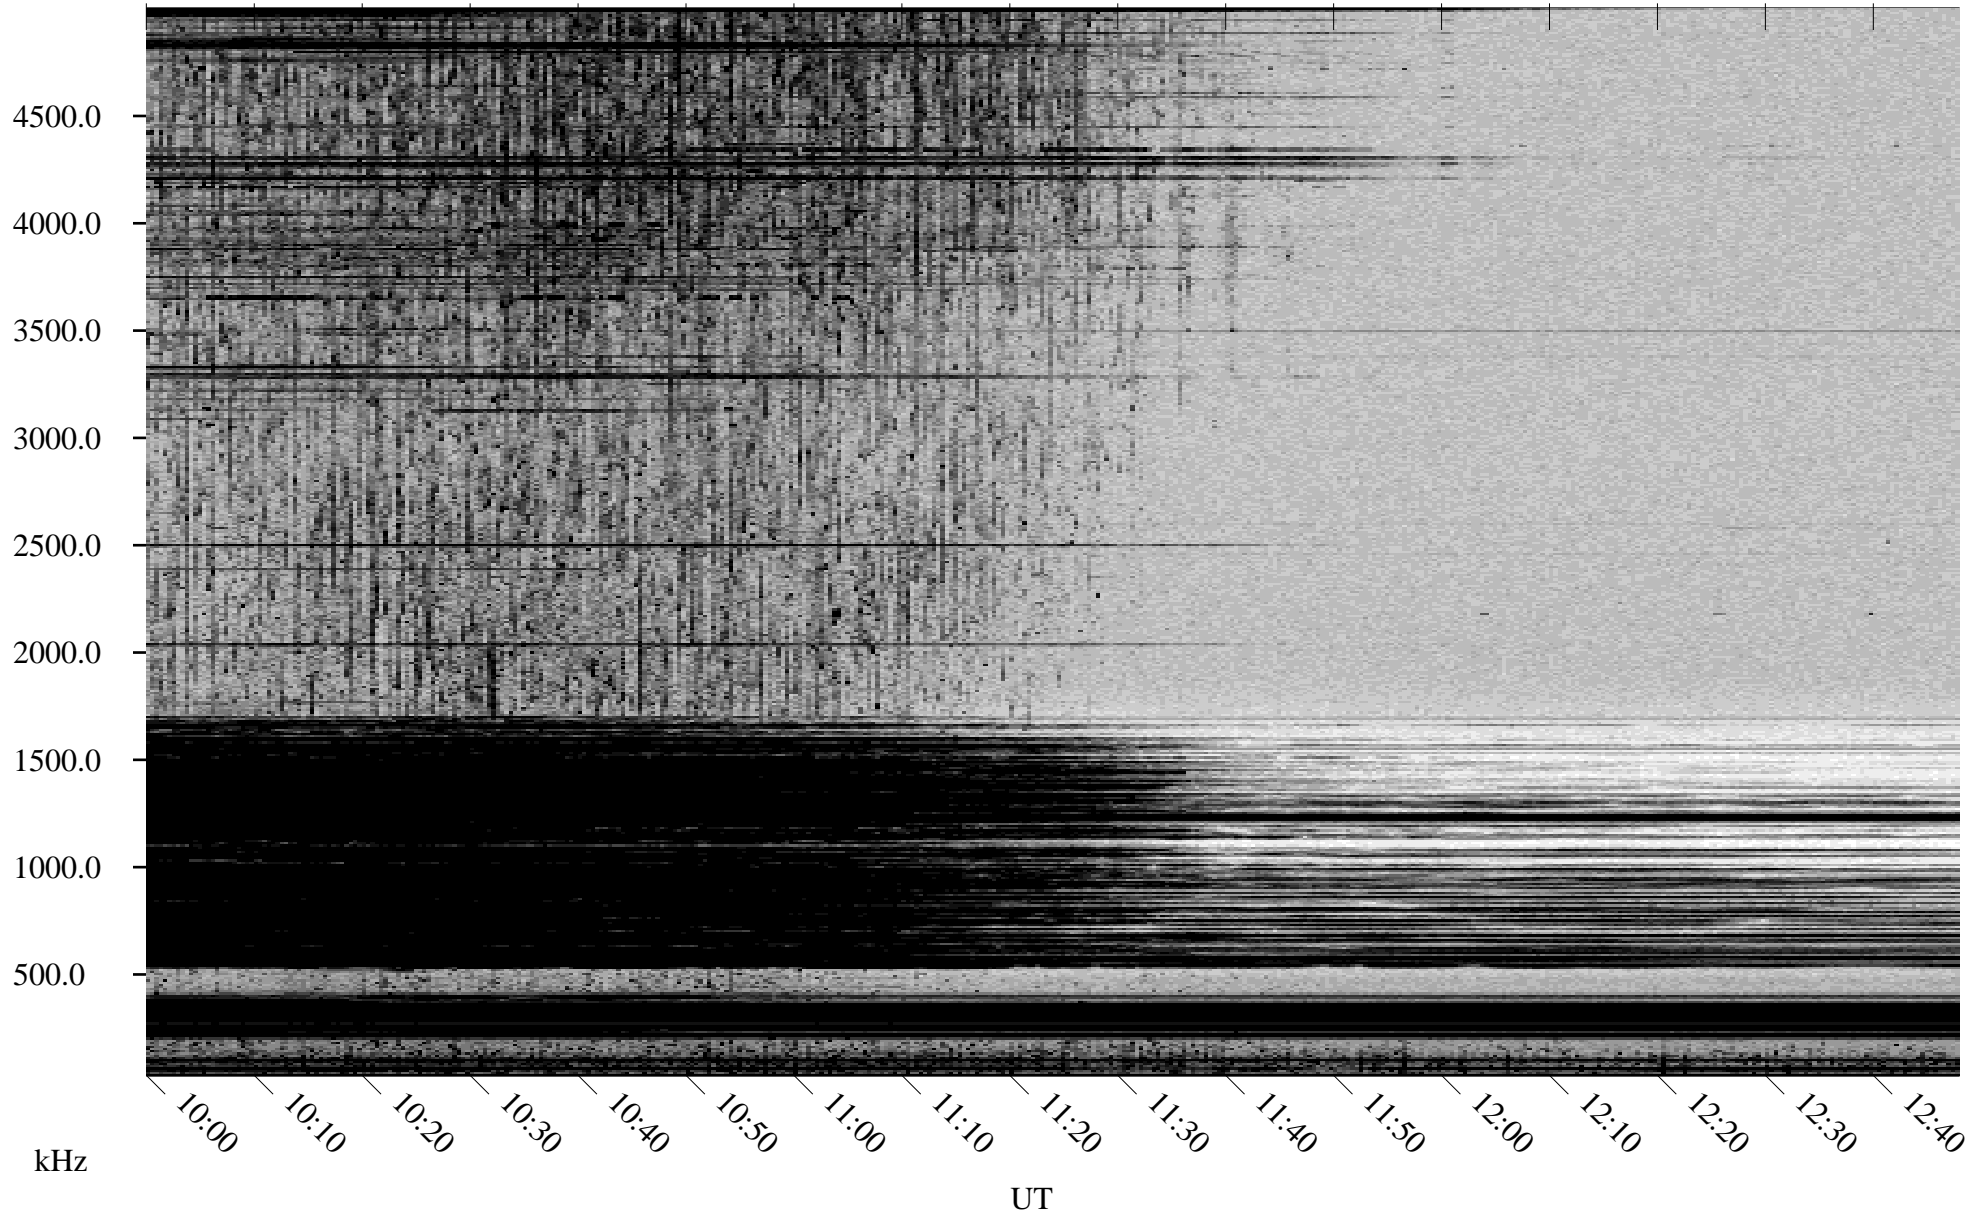

09/22/2000 Churchill, MTB

Linear Scale Black = 161 White = 15

ch00266l.r00m max_12

Page 1

09/22/2000 Churchill, MTB

Linear Scale Black = 161 White = 15

ch00266l.r00m max_12

Page 2

09/23/2000 Churchill, MTB

Linear Scale Black = 161 White = 15

ch00266l.r00m max_12

Page 3

09/23/2000 Churchill, MTB

Linear Scale Black = 161 White = 15

ch00266l.r00m max_12

Page 4

09/23/2000 Churchill, MTB

Linear Scale Black = 161 White = 15

ch00266l.r00m max_12

09/23/2000 Churchill, MTB

Linear Scale Black = 161 White = 15

ch00266l.r00m max_12

Page 6

09/23/2000 Churchill, MTB

Linear Scale Black = 161 White = 15

ch00266l.r00m max_12

09/23/2000 Churchill, MTB

Linear Scale Black = 161 White = 15

ch00266l.r00m max_12