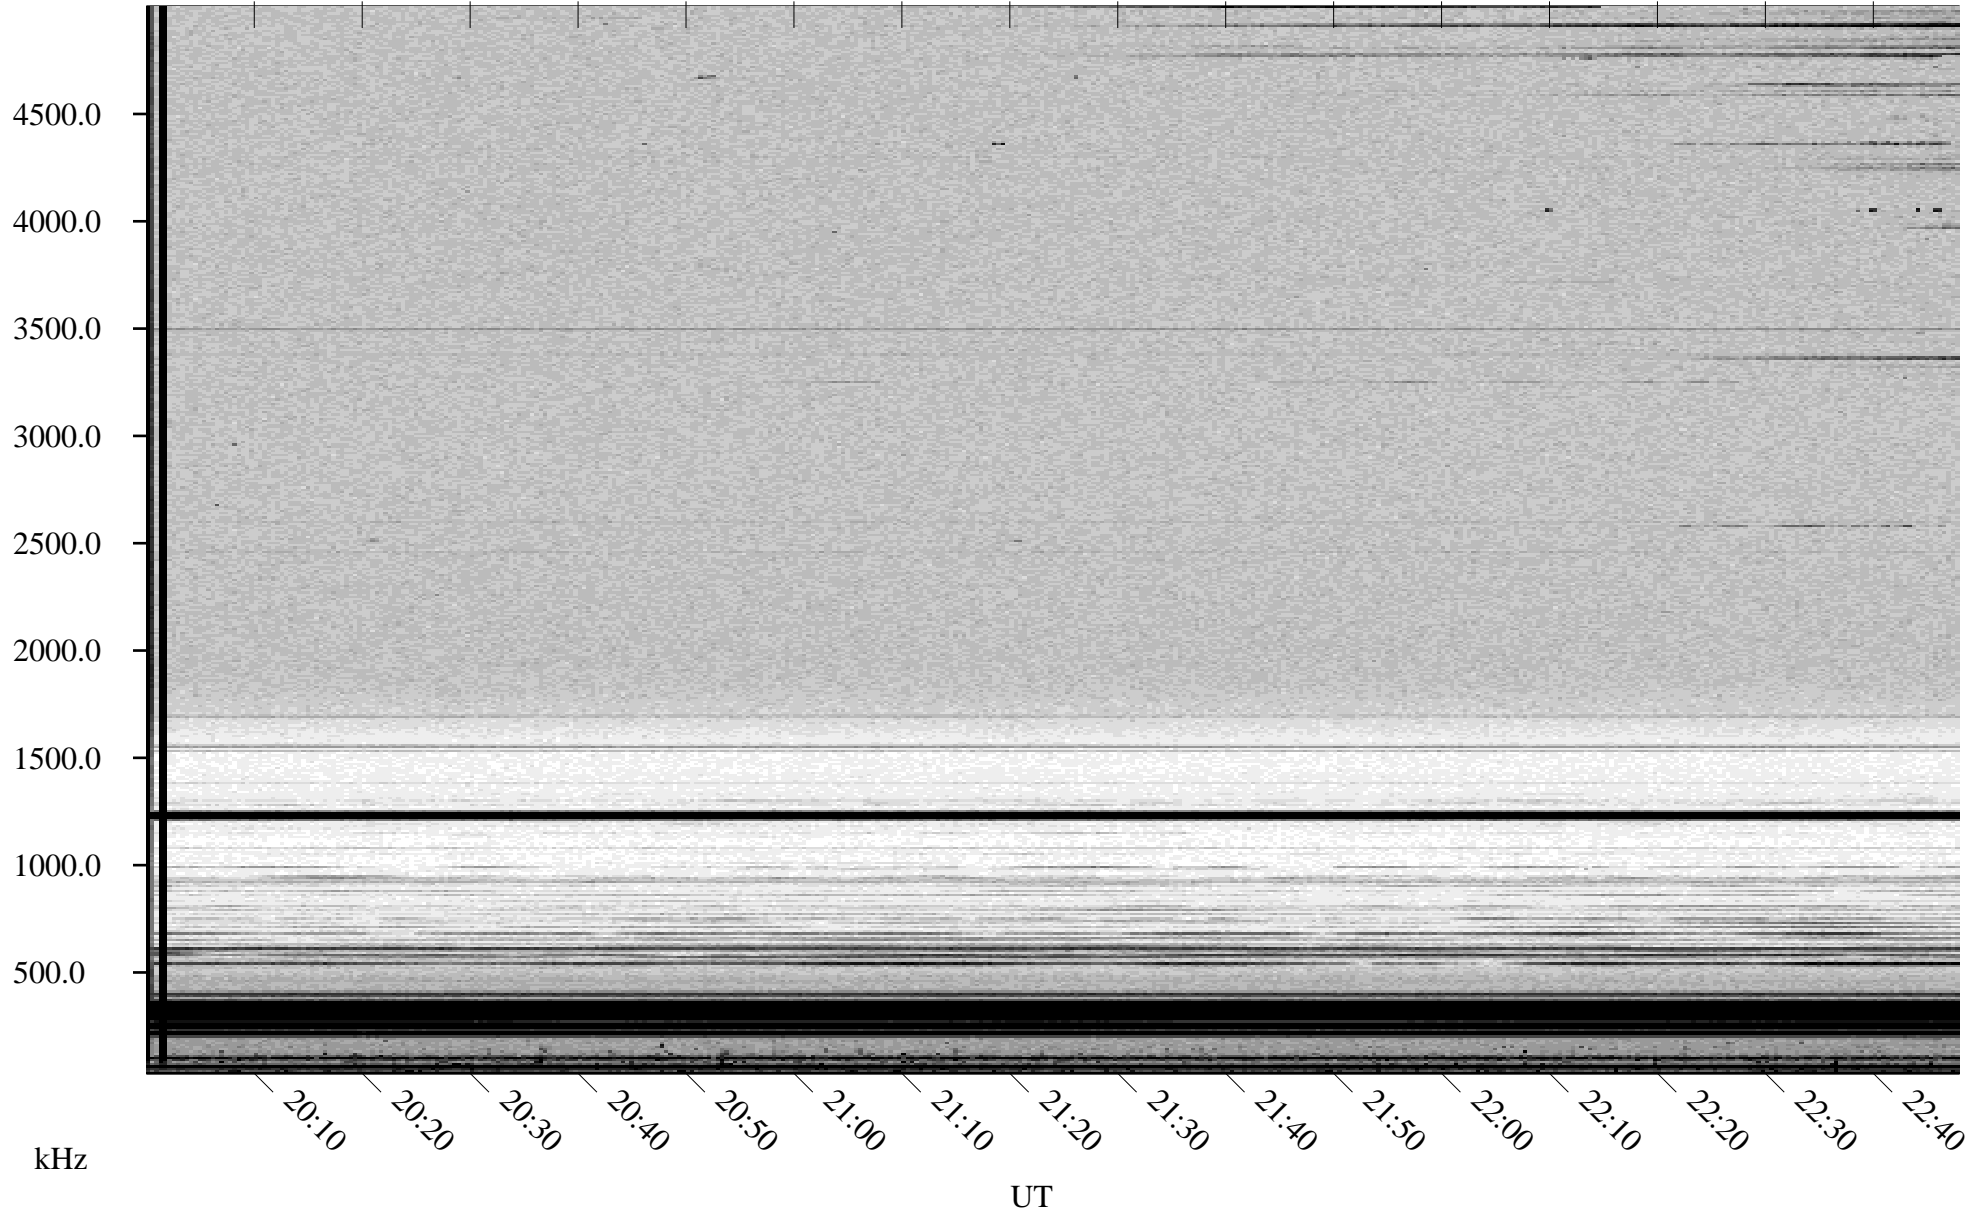

09/22/2000 Churchill, MTB

Linear Scale Black = 161 White = 15

ch00266l.r00m max_12

Page 1

09/22/2000 Churchill, MTB

Linear Scale Black = 161 White = 15

ch00266l.r00m max_12

Page 2

09/23/2000 Churchill, MTB

Linear Scale Black = 161 White = 15

ch00266l.r00m max_12

Page 3

09/23/2000 Churchill, MTB

Linear Scale Black = 161 White = 15

ch00266l.r00m max_12

Page 4

09/23/2000 Churchill, MTB

Linear Scale Black = 161 White = 15

ch00266l.r00m max_12

09/23/2000 Churchill, MTB

Linear Scale Black = 161 White = 15

ch00266l.r00m max_12

Page 6

09/23/2000 Churchill, MTB

Linear Scale Black = 161 White = 15

ch00266l.r00m max_12

09/23/2000 Churchill, MTB

Linear Scale Black = 161 White = 15

ch00266l.r00m max_12