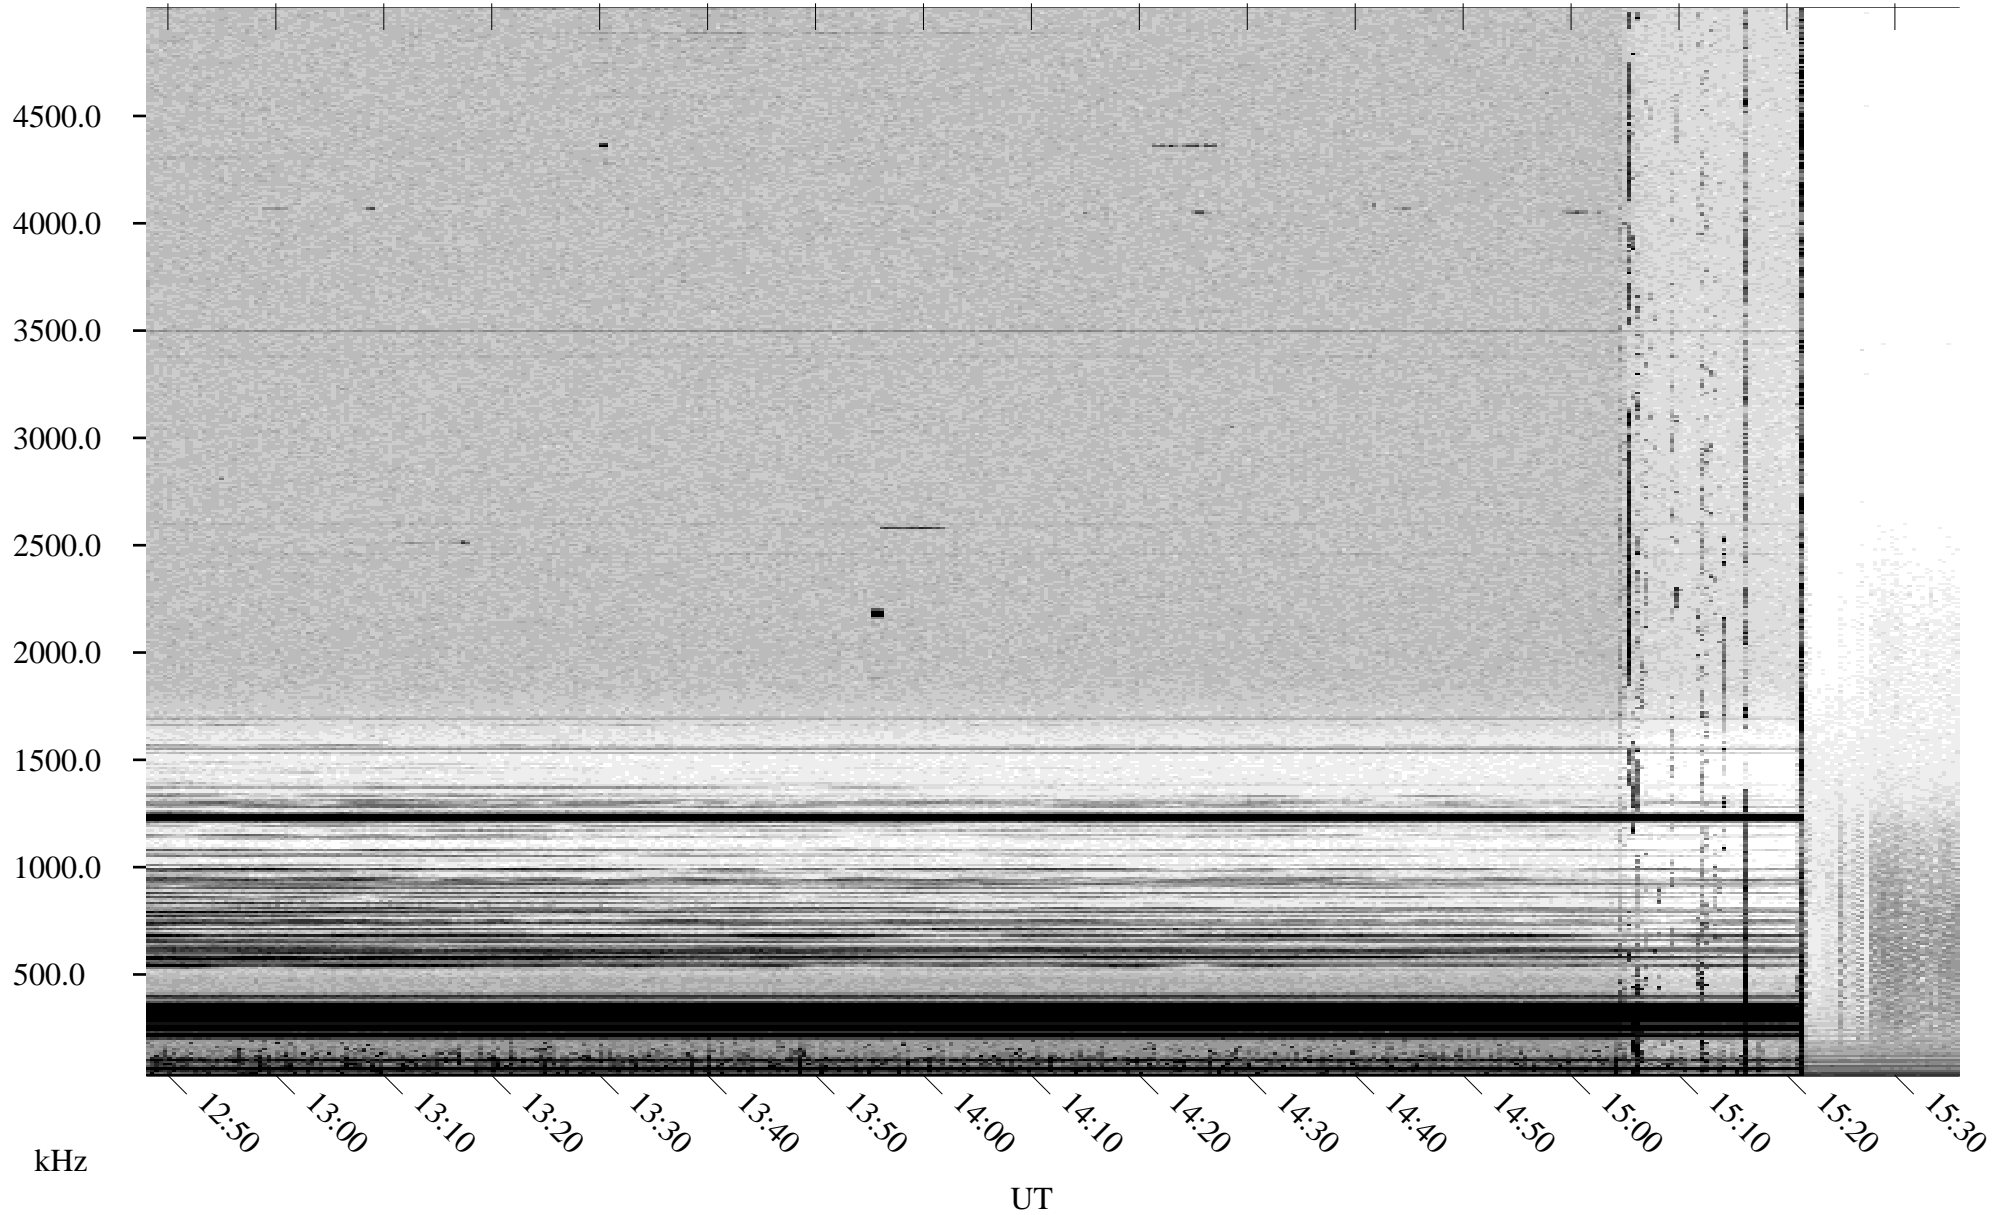

09/22/2000 Churchill, MTB

Linear Scale Black = 161 White = 15

ch00266l.r00m max_12

Page 1

09/22/2000 Churchill, MTB

Linear Scale Black = 161 White = 15

ch00266l.r00m max_12

Page 2

09/23/2000 Churchill, MTB

Linear Scale Black = 161 White = 15

ch00266l.r00m max_12

Page 3

09/23/2000 Churchill, MTB

Linear Scale Black = 161 White = 15

ch00266l.r00m max_12

Page 4

09/23/2000 Churchill, MTB

Linear Scale Black = 161 White = 15

ch00266l.r00m max_12

09/23/2000 Churchill, MTB

Linear Scale Black = 161 White = 15

ch00266l.r00m max_12

Page 6

09/23/2000 Churchill, MTB

Linear Scale Black = 161 White = 15

ch00266l.r00m max_12

09/23/2000 Churchill, MTB

Linear Scale Black = 161 White = 15

ch00266l.r00m max_12