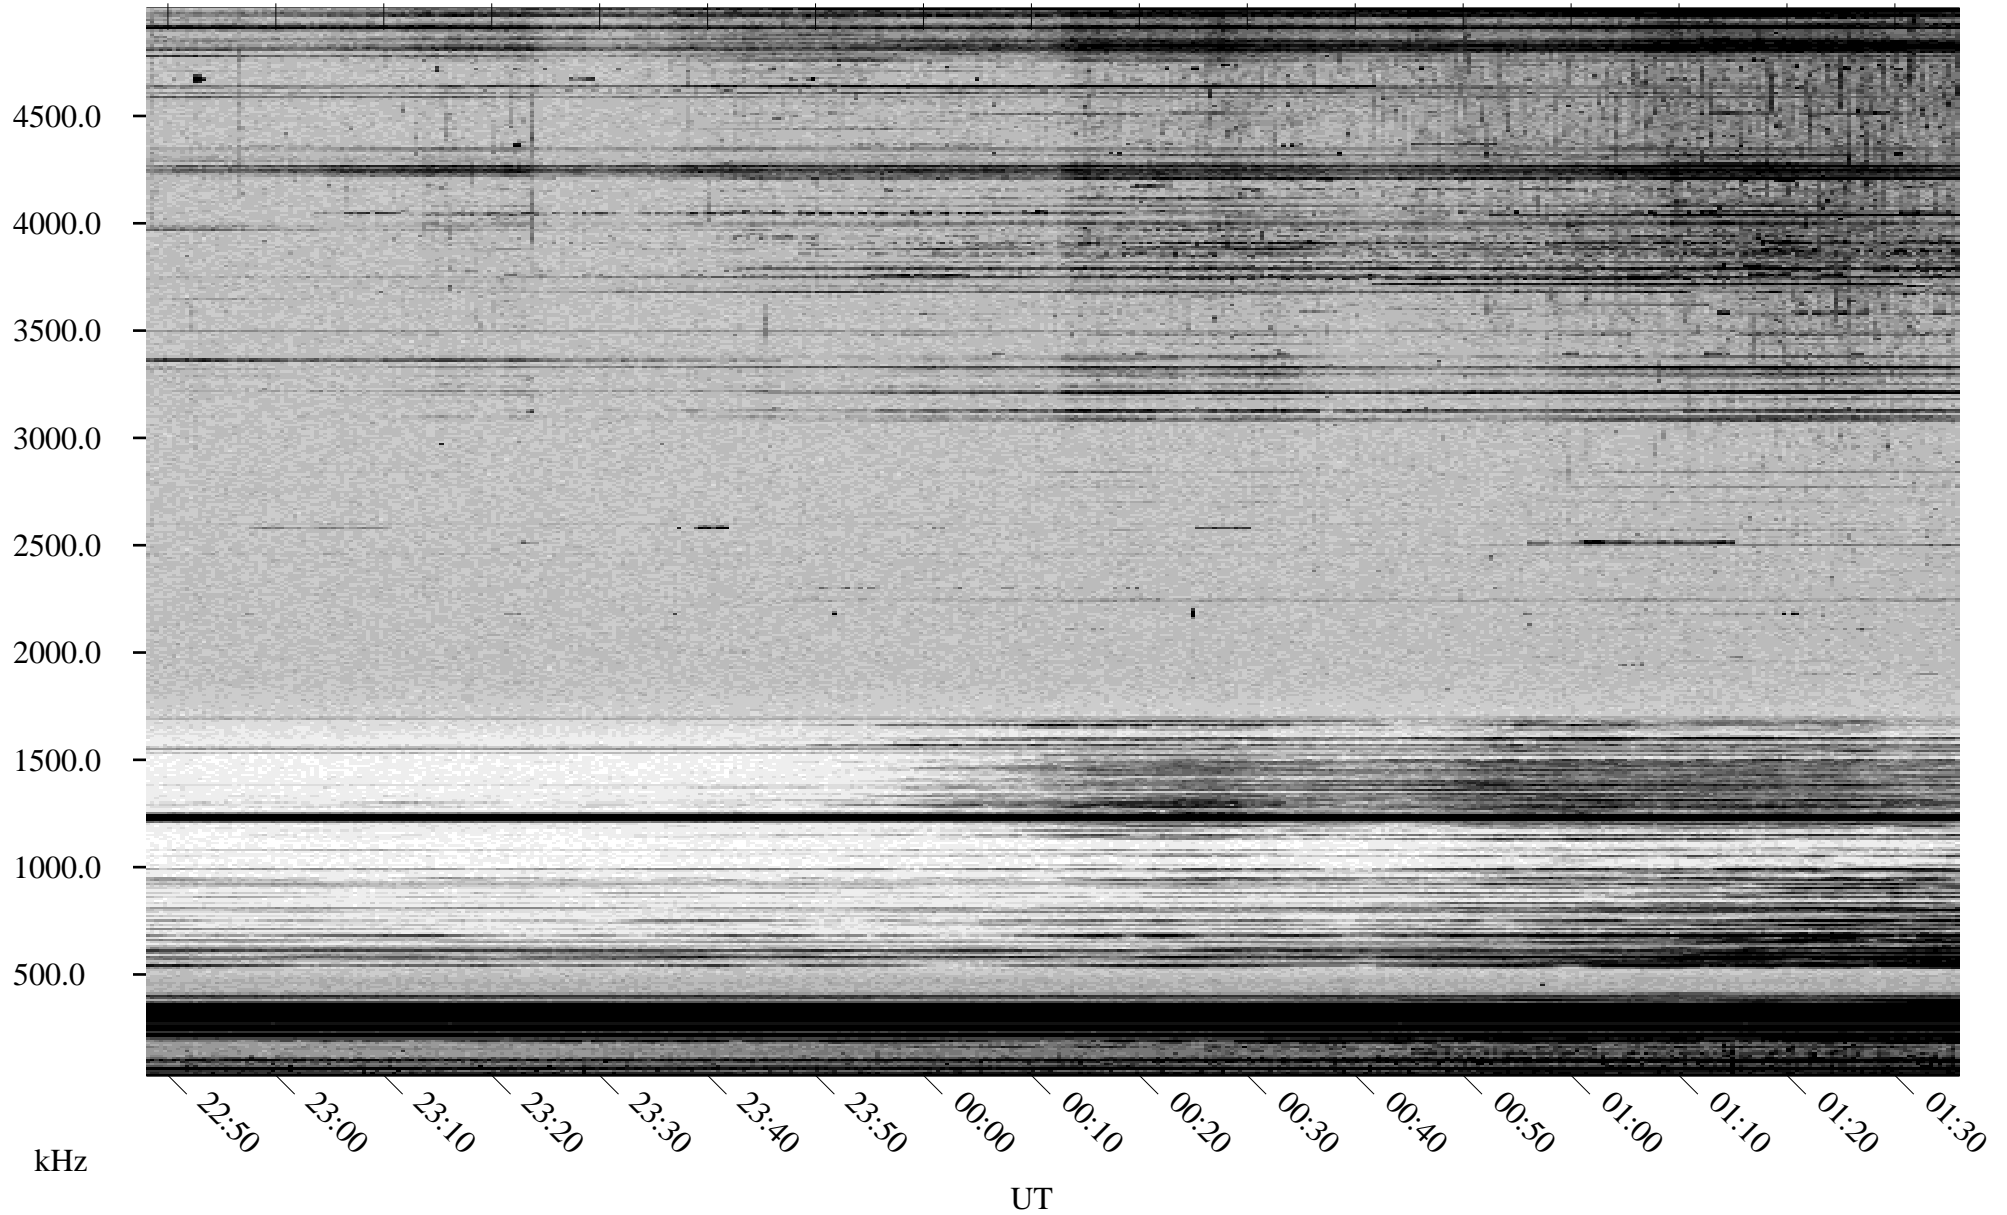

09/22/2000 Churchill, MTB

Linear Scale Black = 161 White = 15

ch00266l.r00m max_12

Page 1

09/22/2000 Churchill, MTB

Linear Scale Black = 161 White = 15

ch00266l.r00m max_12

Page 2

09/23/2000 Churchill, MTB

Linear Scale Black = 161 White = 15

ch00266l.r00m max_12

Page 3

09/23/2000 Churchill, MTB

Linear Scale Black = 161 White = 15

ch00266l.r00m max_12

Page 4

09/23/2000 Churchill, MTB

Linear Scale Black = 161 White = 15

ch00266l.r00m max_12

09/23/2000 Churchill, MTB

Linear Scale Black = 161 White = 15

ch00266l.r00m max_12

Page 6

09/23/2000 Churchill, MTB

Linear Scale Black = 161 White = 15

ch00266l.r00m max_12

09/23/2000 Churchill, MTB

Linear Scale Black = 161 White = 15

ch00266l.r00m max_12