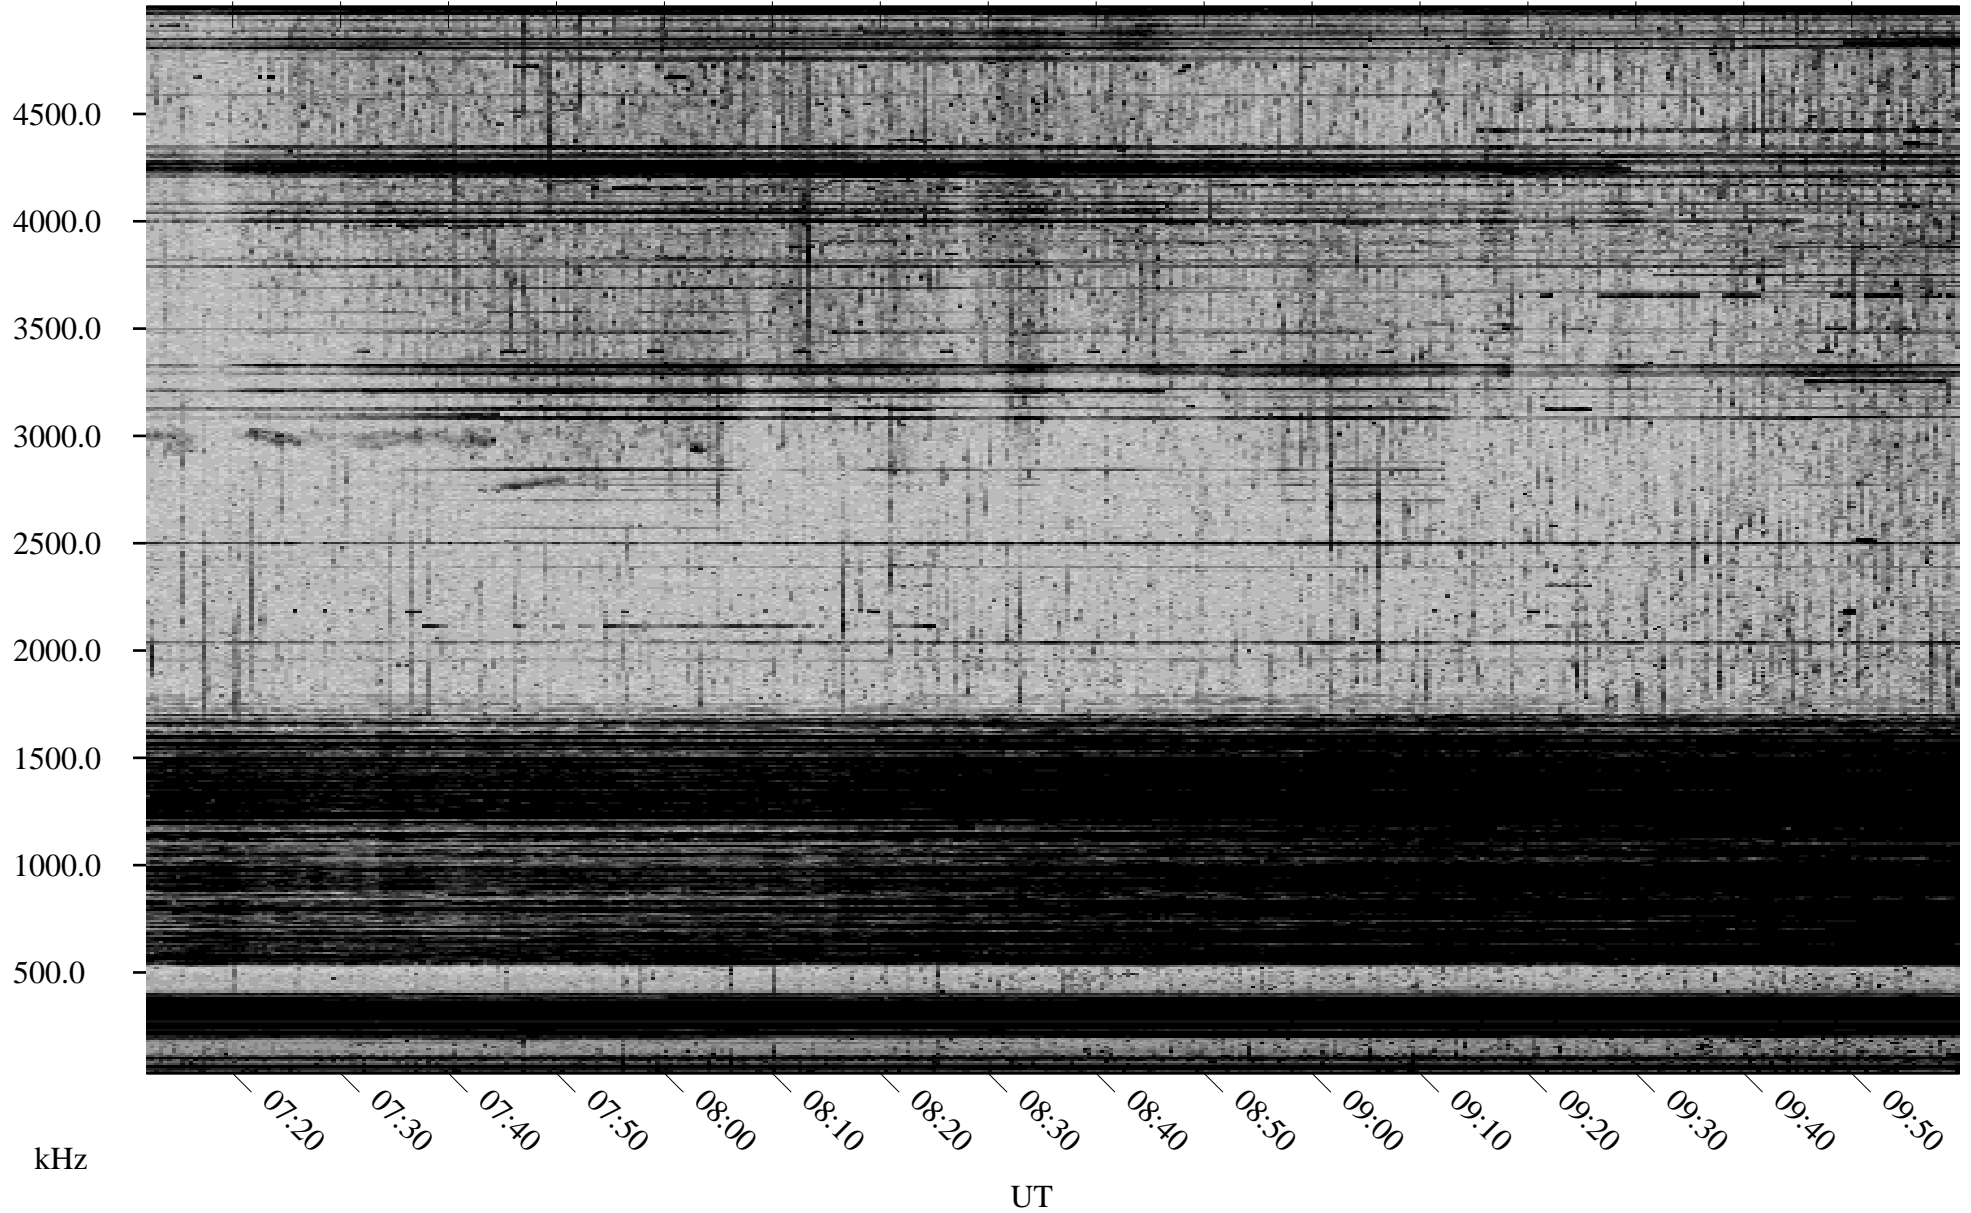

09/22/2000 Churchill, MTB

Linear Scale Black = 161 White = 15

ch00266l.r00m max_12

Page 1

09/22/2000 Churchill, MTB

Linear Scale Black = 161 White = 15

ch00266l.r00m max_12

Page 2

09/23/2000 Churchill, MTB

Linear Scale Black = 161 White = 15

ch00266l.r00m max_12

Page 3

09/23/2000 Churchill, MTB

Linear Scale Black = 161 White = 15

ch00266l.r00m max_12

Page 4

09/23/2000 Churchill, MTB

Linear Scale Black = 161 White = 15

ch00266l.r00m max_12

09/23/2000 Churchill, MTB

Linear Scale Black = 161 White = 15

ch00266l.r00m max_12

Page 6

09/23/2000 Churchill, MTB

Linear Scale Black = 161 White = 15

ch00266l.r00m max_12

09/23/2000 Churchill, MTB

Linear Scale Black = 161 White = 15

ch00266l.r00m max_12