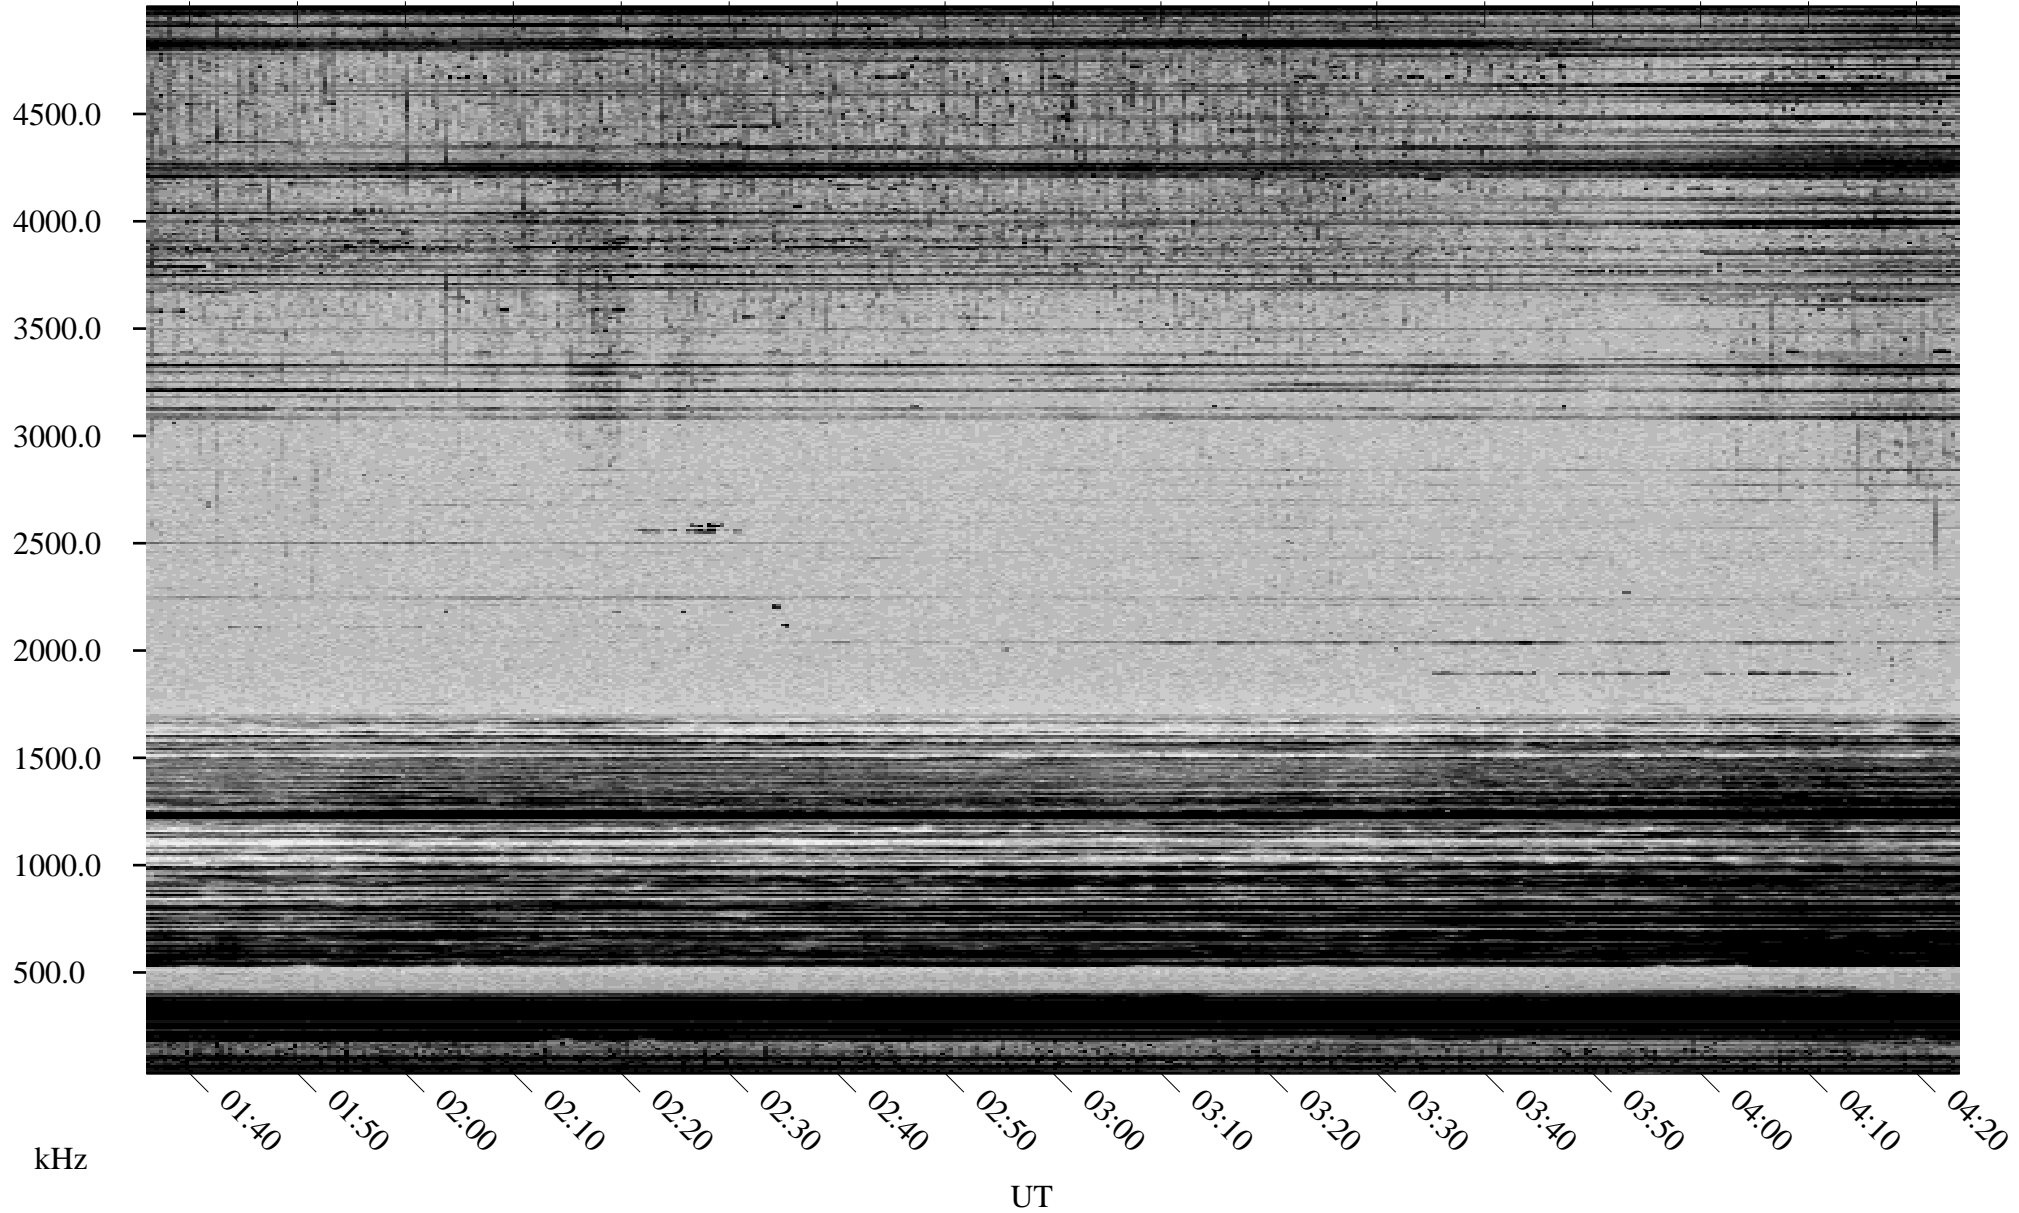

09/22/2000 Churchill, MTB

Linear Scale Black = 161 White = 15

ch00266l.r00m max_12

Page 1

09/22/2000 Churchill, MTB

Linear Scale Black = 161 White = 15

ch00266l.r00m max_12

Page 2

09/23/2000 Churchill, MTB

Linear Scale Black = 161 White = 15

ch00266l.r00m max_12

Page 3

09/23/2000 Churchill, MTB

Linear Scale Black = 161 White = 15

ch00266l.r00m max_12

Page 4

09/23/2000 Churchill, MTB

Linear Scale Black = 161 White = 15

ch00266l.r00m max_12

09/23/2000 Churchill, MTB

Linear Scale Black = 161 White = 15

ch00266l.r00m max_12

Page 6

09/23/2000 Churchill, MTB

Linear Scale Black = 161 White = 15

ch00266l.r00m max_12

09/23/2000 Churchill, MTB

Linear Scale Black = 161 White = 15

ch00266l.r00m max_12