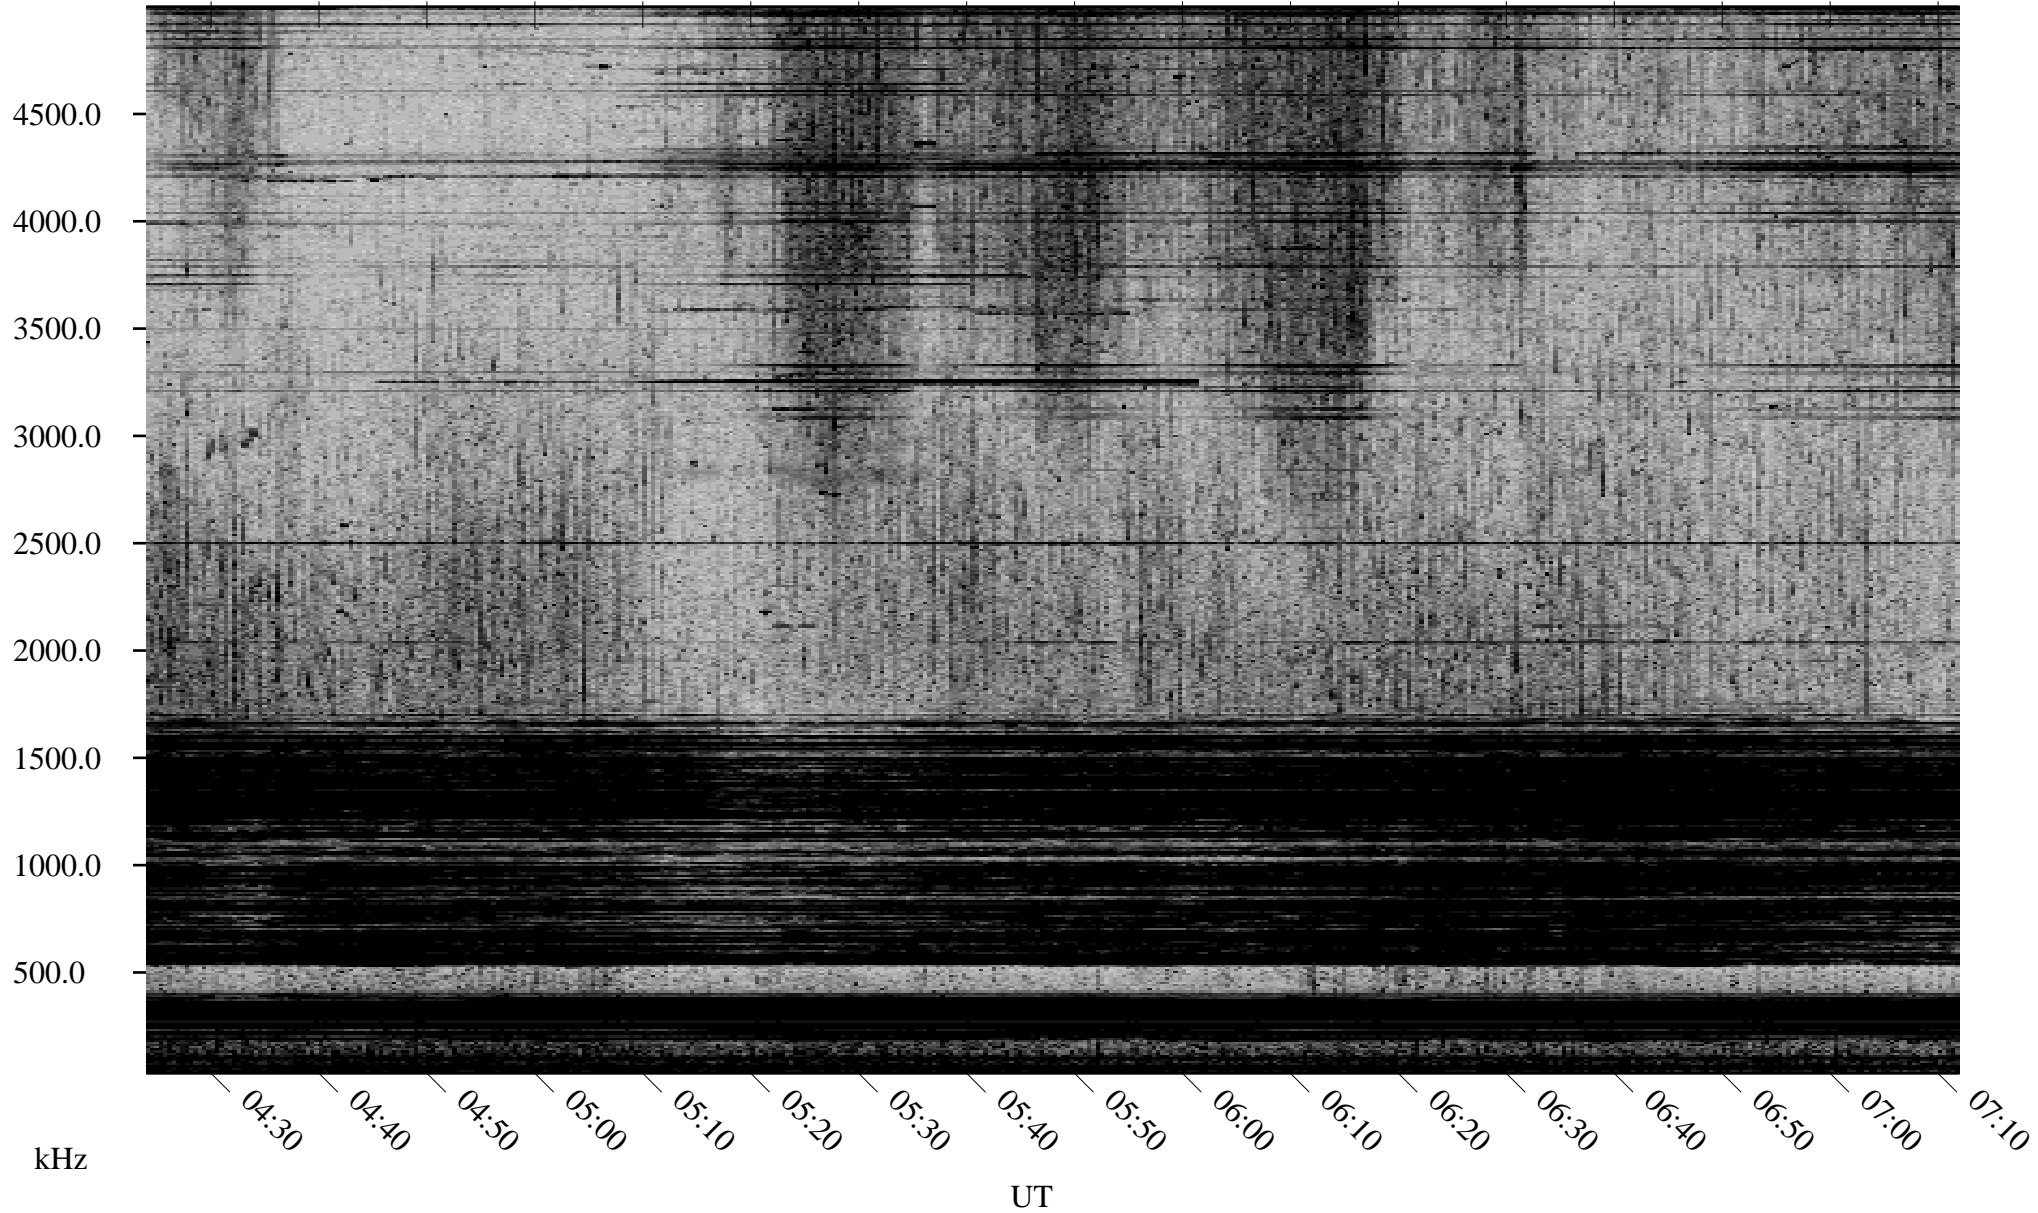

09/23/2000 Churchill, MTB

Linear Scale Black = 161 White = 15

ch00267l.r00m max_12

Page 1

09/23/2000 Churchill, MTB

Linear Scale Black = 161 White = 15

ch00267l.r00m max_12

Page 2

09/24/2000 Churchill, MTB

Linear Scale Black = 161 White = 15

ch00267l.r00m max_12

Page 3

09/24/2000 Churchill, MTB

Linear Scale Black = 161 White = 15

ch00267l.r00m max_12

Page 4

09/24/2000 Churchill, MTB

Linear Scale Black = 161 White = 15

ch00267l.r00m max_12

Page 5

09/24/2000 Churchill, MTB

Linear Scale Black = 161 White = 15

ch002671.r00m max_12

Page 6

09/24/2000 Churchill, MTB

Linear Scale Black = 161 White = 15

ch00267l.r00m max_12

Page 7

09/24/2000 Churchill, MTB

Linear Scale

Black = 161

White = 15