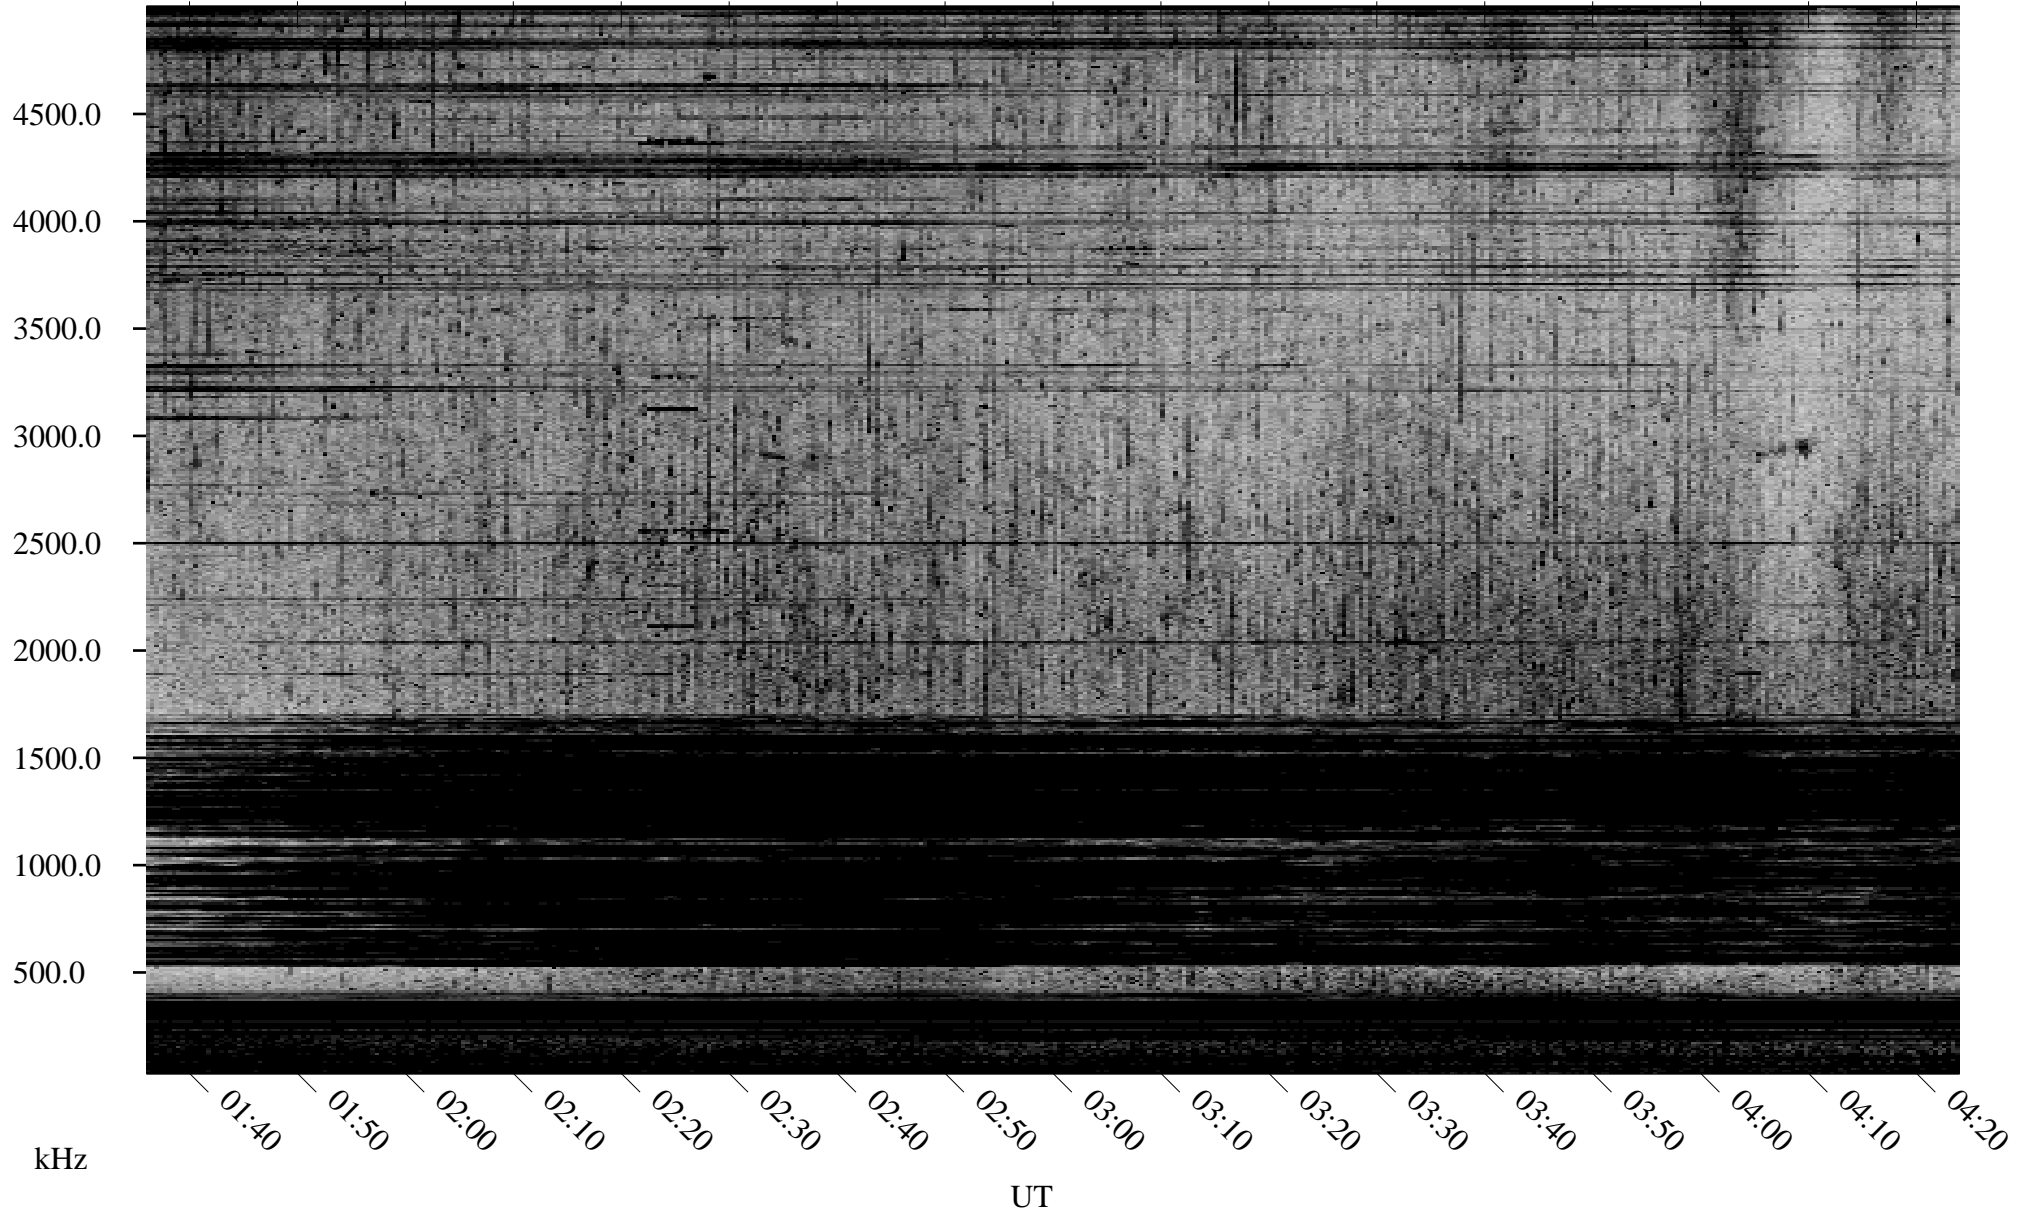

09/23/2000 Churchill, MTB

Linear Scale Black = 161 White = 15

ch00267l.r00m max_12

Page 1

09/23/2000 Churchill, MTB

Linear Scale Black = 161 White = 15

ch00267l.r00m max_12

Page 2

09/24/2000 Churchill, MTB

Linear Scale Black = 161 White = 15

ch00267l.r00m max_12

Page 3

09/24/2000 Churchill, MTB

Linear Scale Black = 161 White = 15

ch00267l.r00m max_12

Page 4

09/24/2000 Churchill, MTB

Linear Scale Black = 161 White = 15

ch00267l.r00m max_12

Page 5

09/24/2000 Churchill, MTB

Linear Scale Black = 161 White = 15

ch002671.r00m max_12

Page 6

09/24/2000 Churchill, MTB

Linear Scale Black = 161 White = 15

ch00267l.r00m max_12

Page 7

09/24/2000 Churchill, MTB

Linear Scale

Black = 161

White = 15