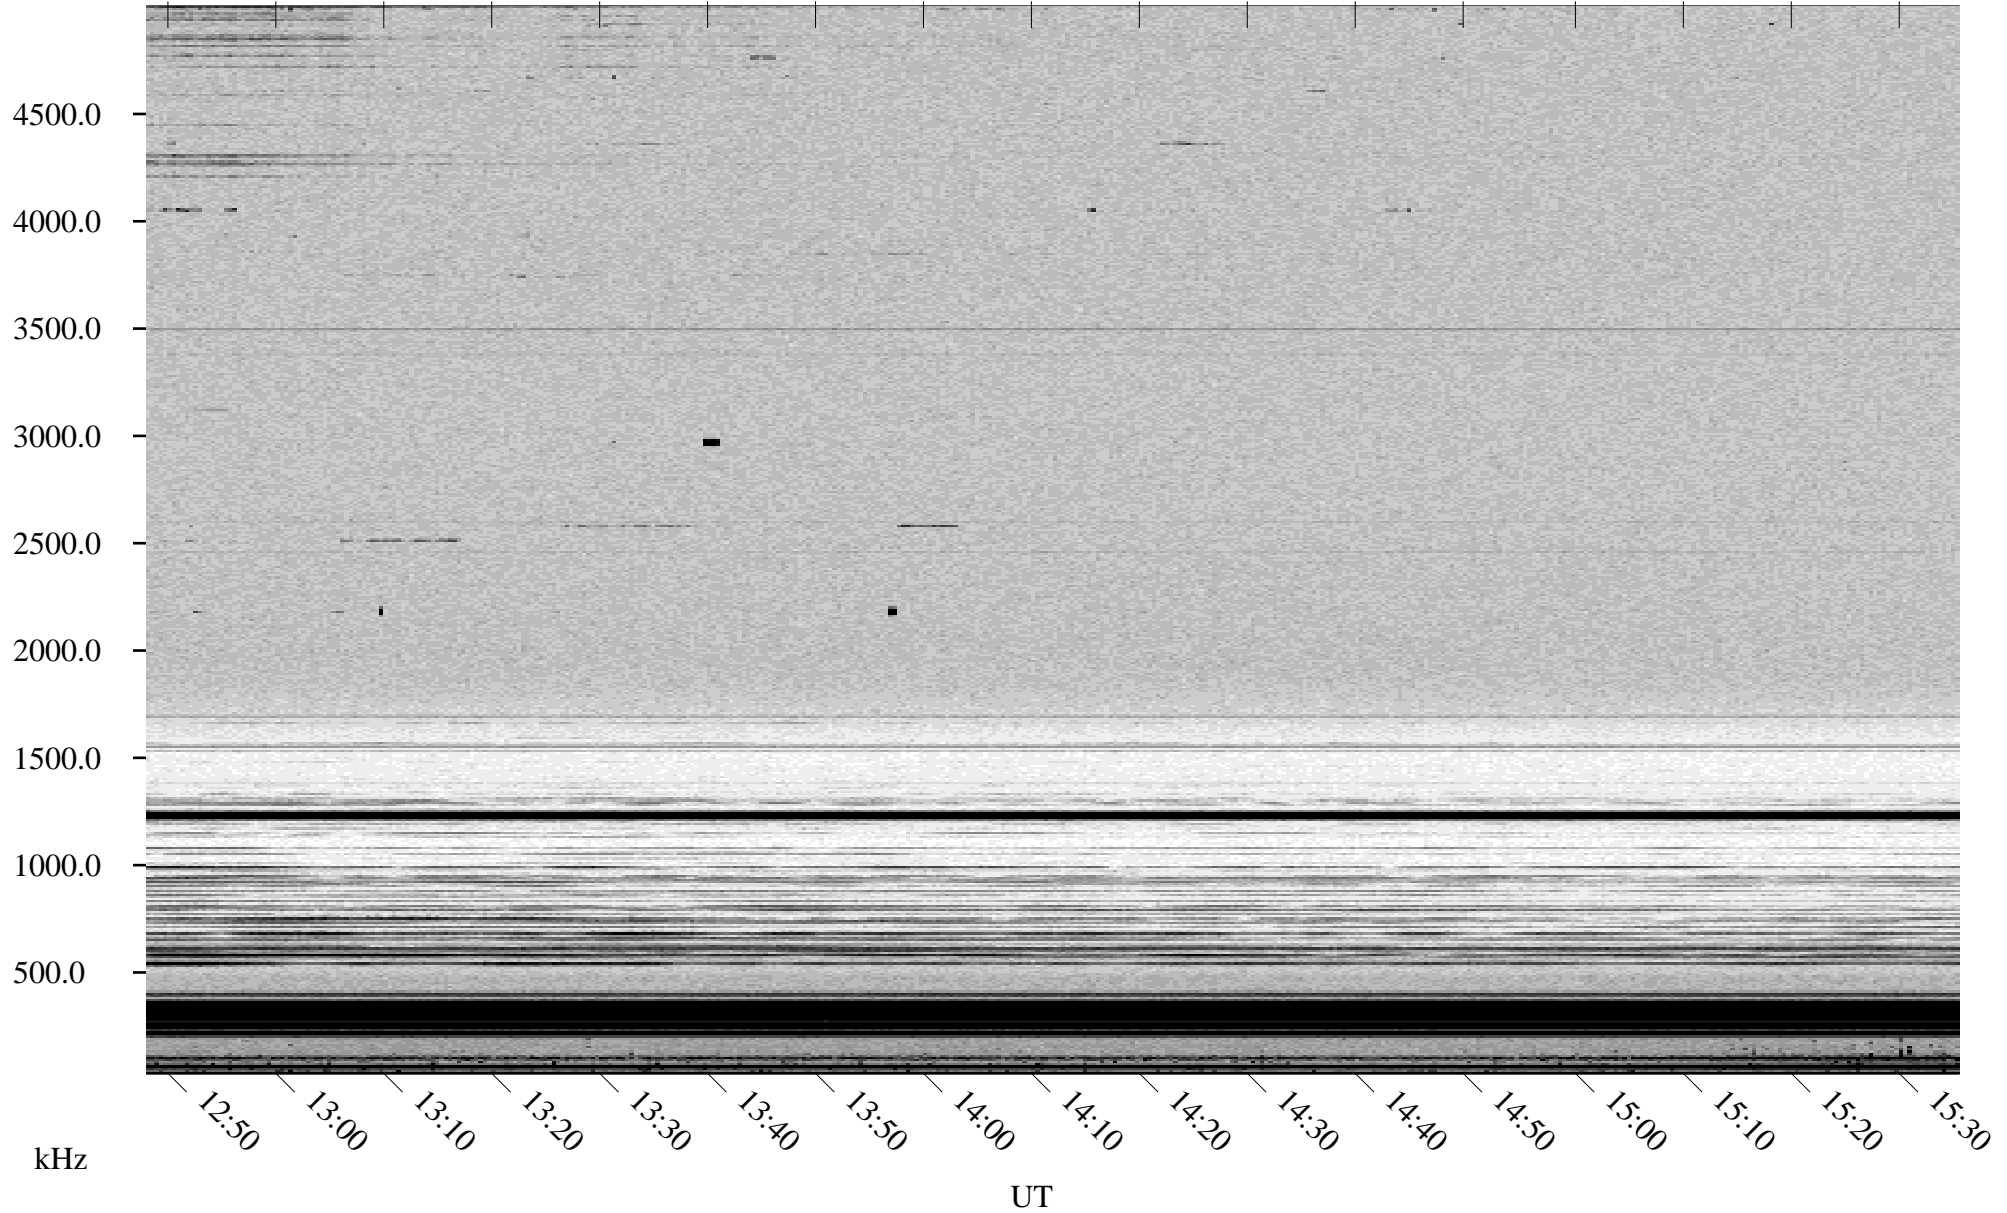

09/23/2000 Churchill, MTB

Linear Scale Black = 161 White = 15

ch00267l.r00m max_12

Page 1

09/23/2000 Churchill, MTB

Linear Scale Black = 161 White = 15

ch00267l.r00m max_12

Page 2

09/24/2000 Churchill, MTB

Linear Scale Black = 161 White = 15

ch00267l.r00m max_12

Page 3

09/24/2000 Churchill, MTB

Linear Scale Black = 161 White = 15

ch00267l.r00m max_12

Page 4

09/24/2000 Churchill, MTB

Linear Scale Black = 161 White = 15

ch00267l.r00m max_12

Page 5

09/24/2000 Churchill, MTB

Linear Scale Black = 161 White = 15

ch002671.r00m max_12

Page 6

09/24/2000 Churchill, MTB

Linear Scale Black = 161 White = 15

ch00267l.r00m max_12

Page 7

09/24/2000 Churchill, MTB

Linear Scale

Black = 161

White = 15