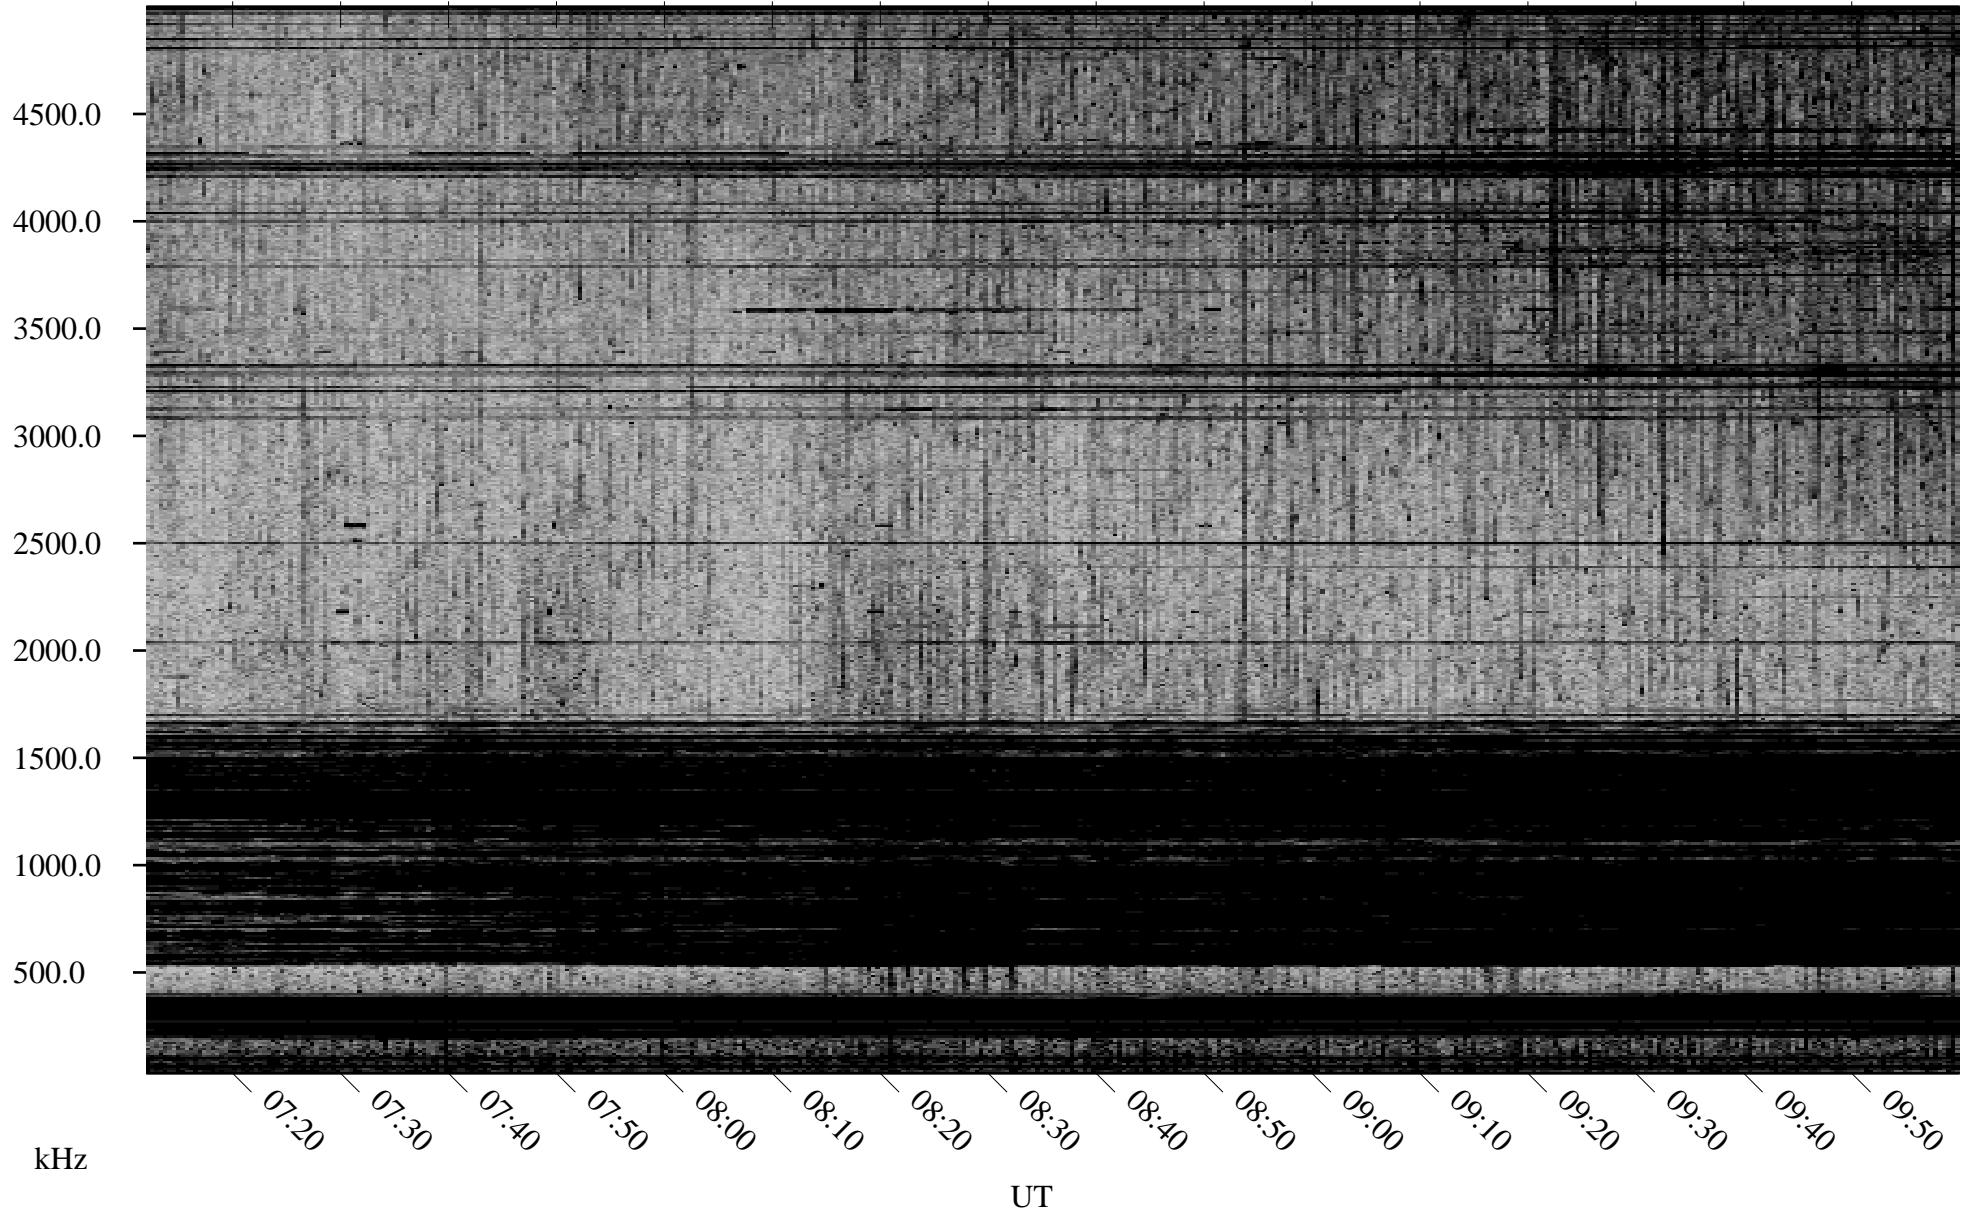

09/23/2000 Churchill, MTB

Linear Scale Black = 161 White = 15

ch00267l.r00m max_12

Page 1

09/23/2000 Churchill, MTB

Linear Scale Black = 161 White = 15

ch00267l.r00m max_12

Page 2

09/24/2000 Churchill, MTB

Linear Scale Black = 161 White = 15

ch00267l.r00m max_12

Page 3

09/24/2000 Churchill, MTB

Linear Scale Black = 161 White = 15

ch00267l.r00m max_12

Page 4

09/24/2000 Churchill, MTB

Linear Scale Black = 161 White = 15

ch00267l.r00m max_12

Page 5

09/24/2000 Churchill, MTB

Linear Scale Black = 161 White = 15

ch002671.r00m max_12

Page 6

09/24/2000 Churchill, MTB

Linear Scale Black = 161 White = 15

ch00267l.r00m max_12

Page 7

09/24/2000 Churchill, MTB

Linear Scale

Black = 161

White = 15