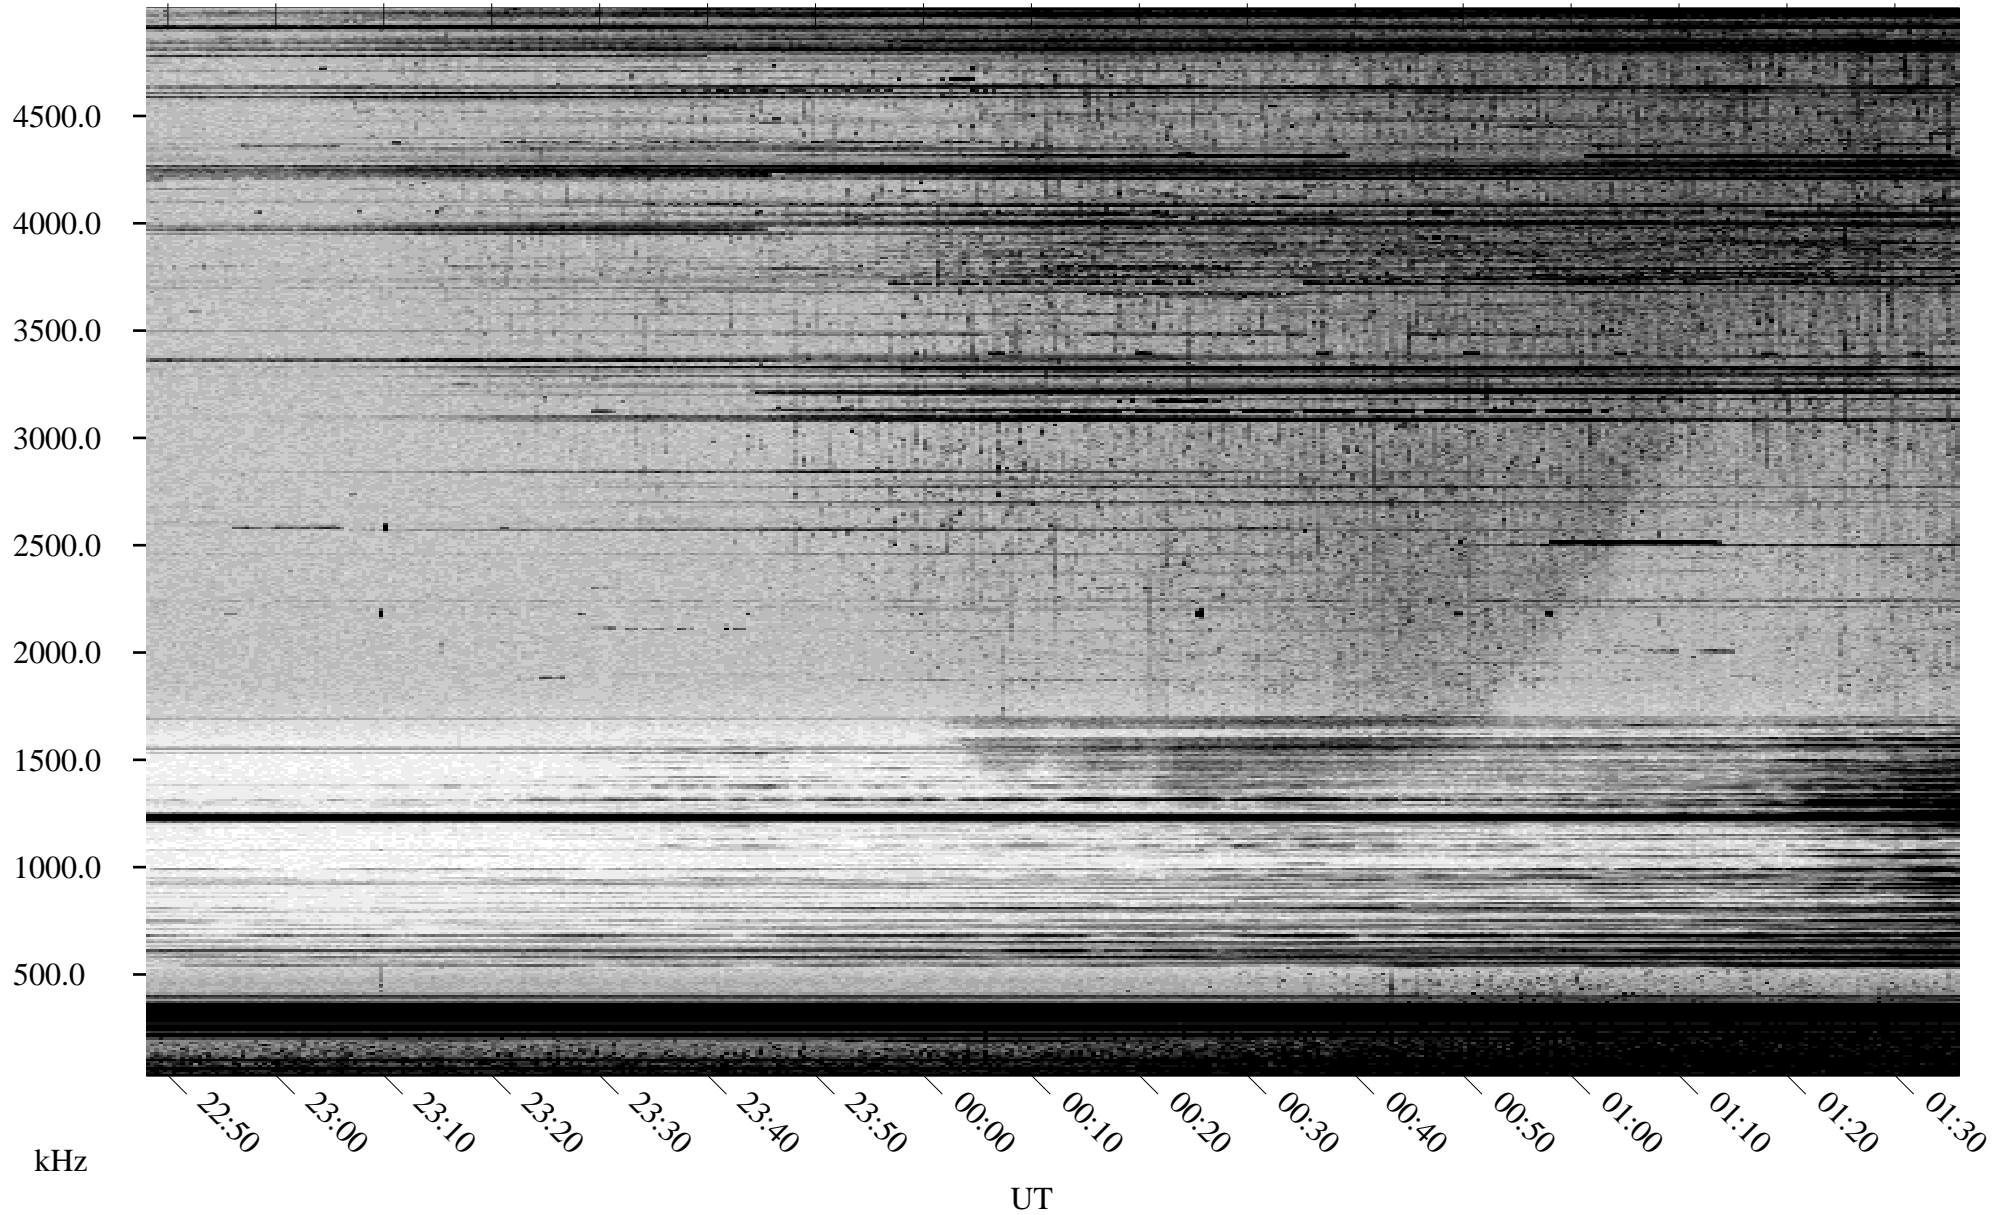

09/23/2000 Churchill, MTB

Linear Scale Black = 161 White = 15

ch00267l.r00m max_12

Page 1

09/23/2000 Churchill, MTB

Linear Scale Black = 161 White = 15

ch00267l.r00m max_12

Page 2

09/24/2000 Churchill, MTB

Linear Scale Black = 161 White = 15

ch00267l.r00m max_12

Page 3

09/24/2000 Churchill, MTB

Linear Scale Black = 161 White = 15

ch00267l.r00m max_12

Page 4

09/24/2000 Churchill, MTB

Linear Scale Black = 161 White = 15

ch00267l.r00m max_12

Page 5

09/24/2000 Churchill, MTB

Linear Scale Black = 161 White = 15

ch002671.r00m max_12

Page 6

09/24/2000 Churchill, MTB

Linear Scale Black = 161 White = 15

ch00267l.r00m max_12

Page 7

09/24/2000 Churchill, MTB

Linear Scale

Black = 161

White = 15