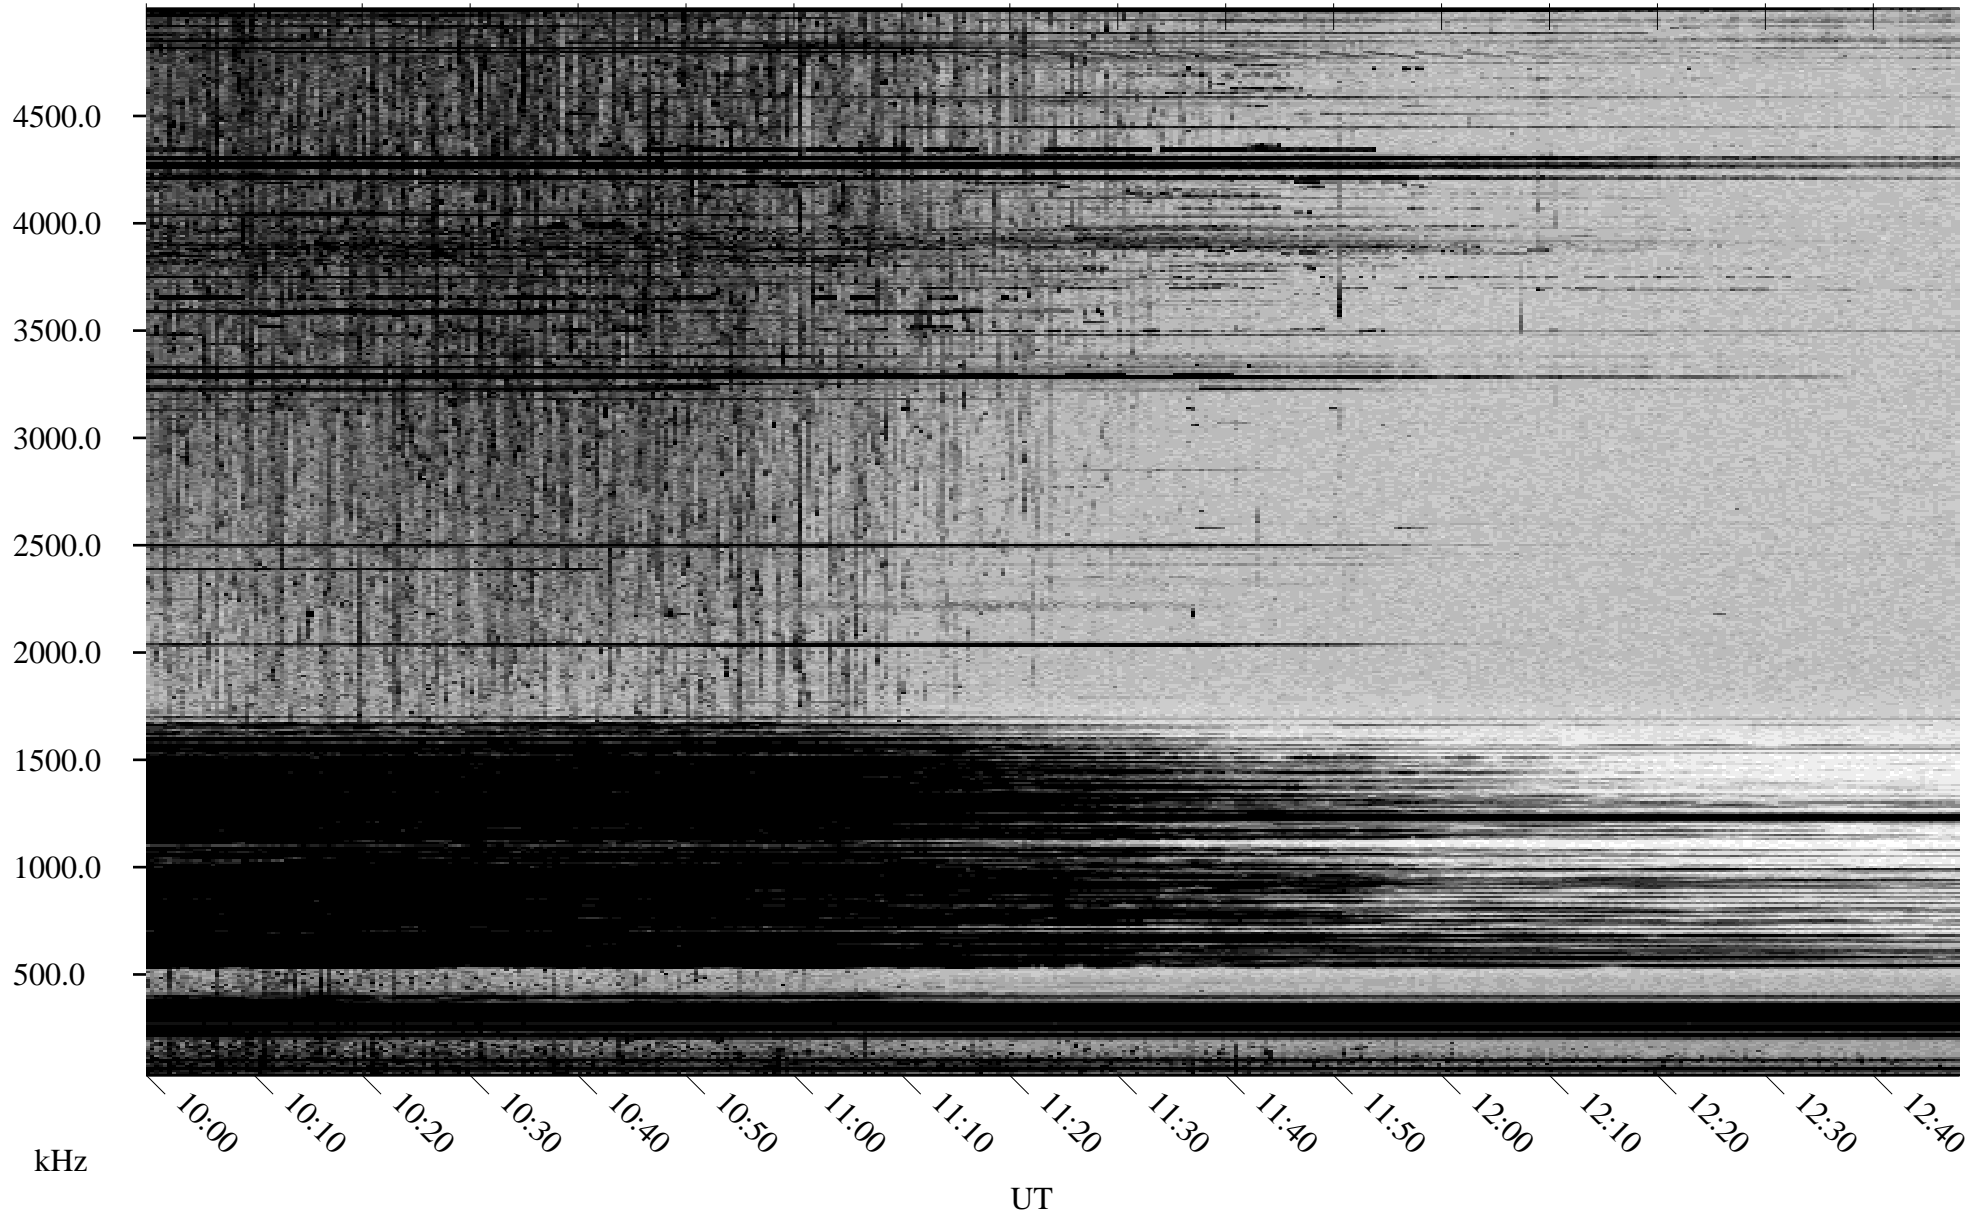

09/23/2000 Churchill, MTB

Linear Scale Black = 161 White = 15

ch00267l.r00m max_12

Page 1

09/23/2000 Churchill, MTB

Linear Scale Black = 161 White = 15

ch00267l.r00m max_12

Page 2

09/24/2000 Churchill, MTB

Linear Scale Black = 161 White = 15

ch00267l.r00m max_12

Page 3

09/24/2000 Churchill, MTB

Linear Scale Black = 161 White = 15

ch00267l.r00m max_12

Page 4

09/24/2000 Churchill, MTB

Linear Scale Black = 161 White = 15

ch00267l.r00m max_12

Page 5

09/24/2000 Churchill, MTB

Linear Scale Black = 161 White = 15

ch002671.r00m max_12

Page 6

09/24/2000 Churchill, MTB

Linear Scale Black = 161 White = 15

ch00267l.r00m max_12

Page 7

09/24/2000 Churchill, MTB

Linear Scale

Black = 161

White = 15