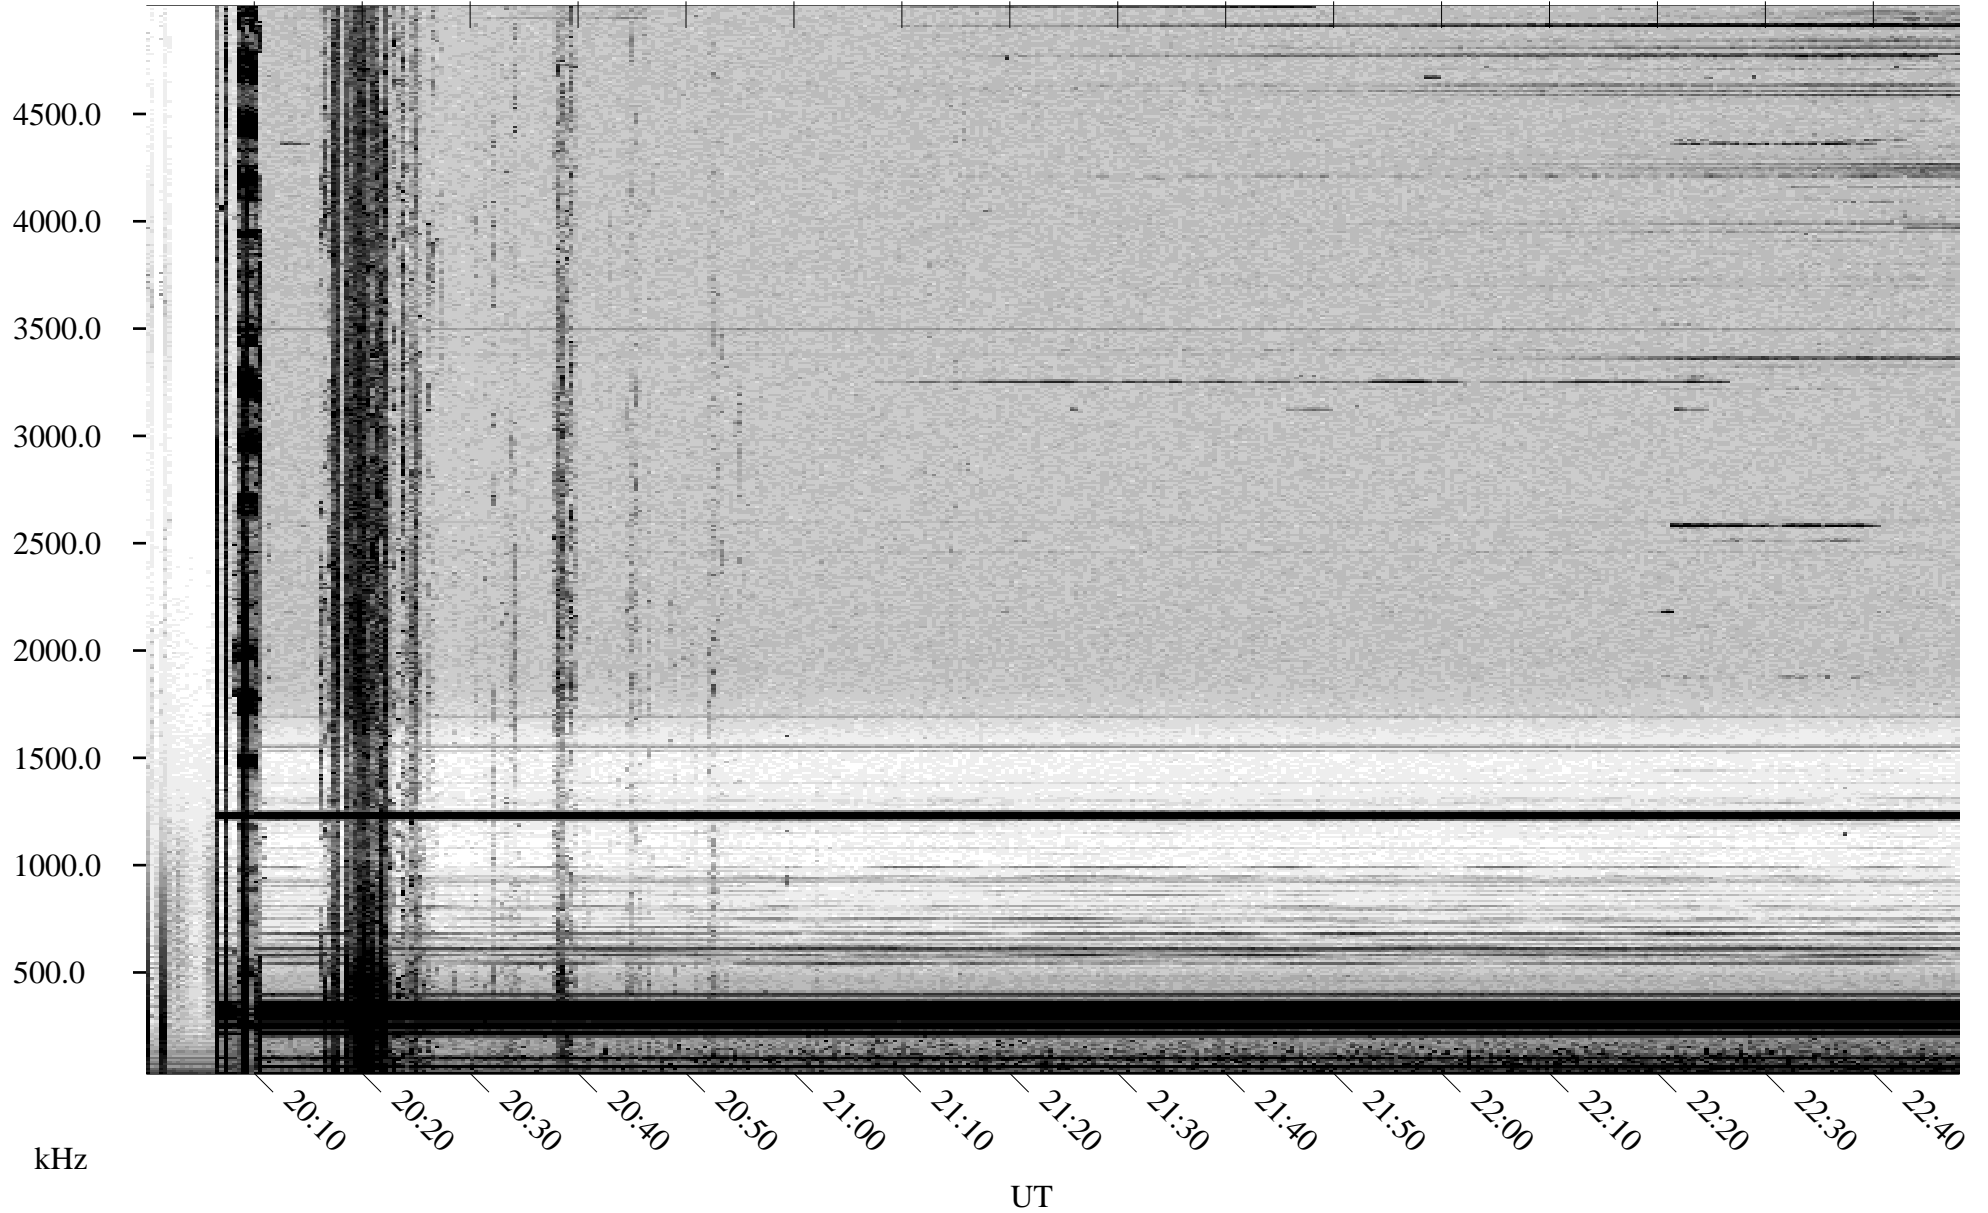

09/23/2000 Churchill, MTB

Linear Scale Black = 161 White = 15

ch00267l.r00m max_12

Page 1

09/23/2000 Churchill, MTB

Linear Scale Black = 161 White = 15

ch00267l.r00m max_12

Page 2

09/24/2000 Churchill, MTB

Linear Scale Black = 161 White = 15

ch00267l.r00m max_12

Page 3

09/24/2000 Churchill, MTB

Linear Scale Black = 161 White = 15

ch00267l.r00m max_12

Page 4

09/24/2000 Churchill, MTB

Linear Scale Black = 161 White = 15

ch00267l.r00m max_12

Page 5

09/24/2000 Churchill, MTB

Linear Scale Black = 161 White = 15

ch002671.r00m max_12

Page 6

09/24/2000 Churchill, MTB

Linear Scale Black = 161 White = 15

ch00267l.r00m max_12

Page 7

09/24/2000 Churchill, MTB

Linear Scale

Black = 161

White = 15