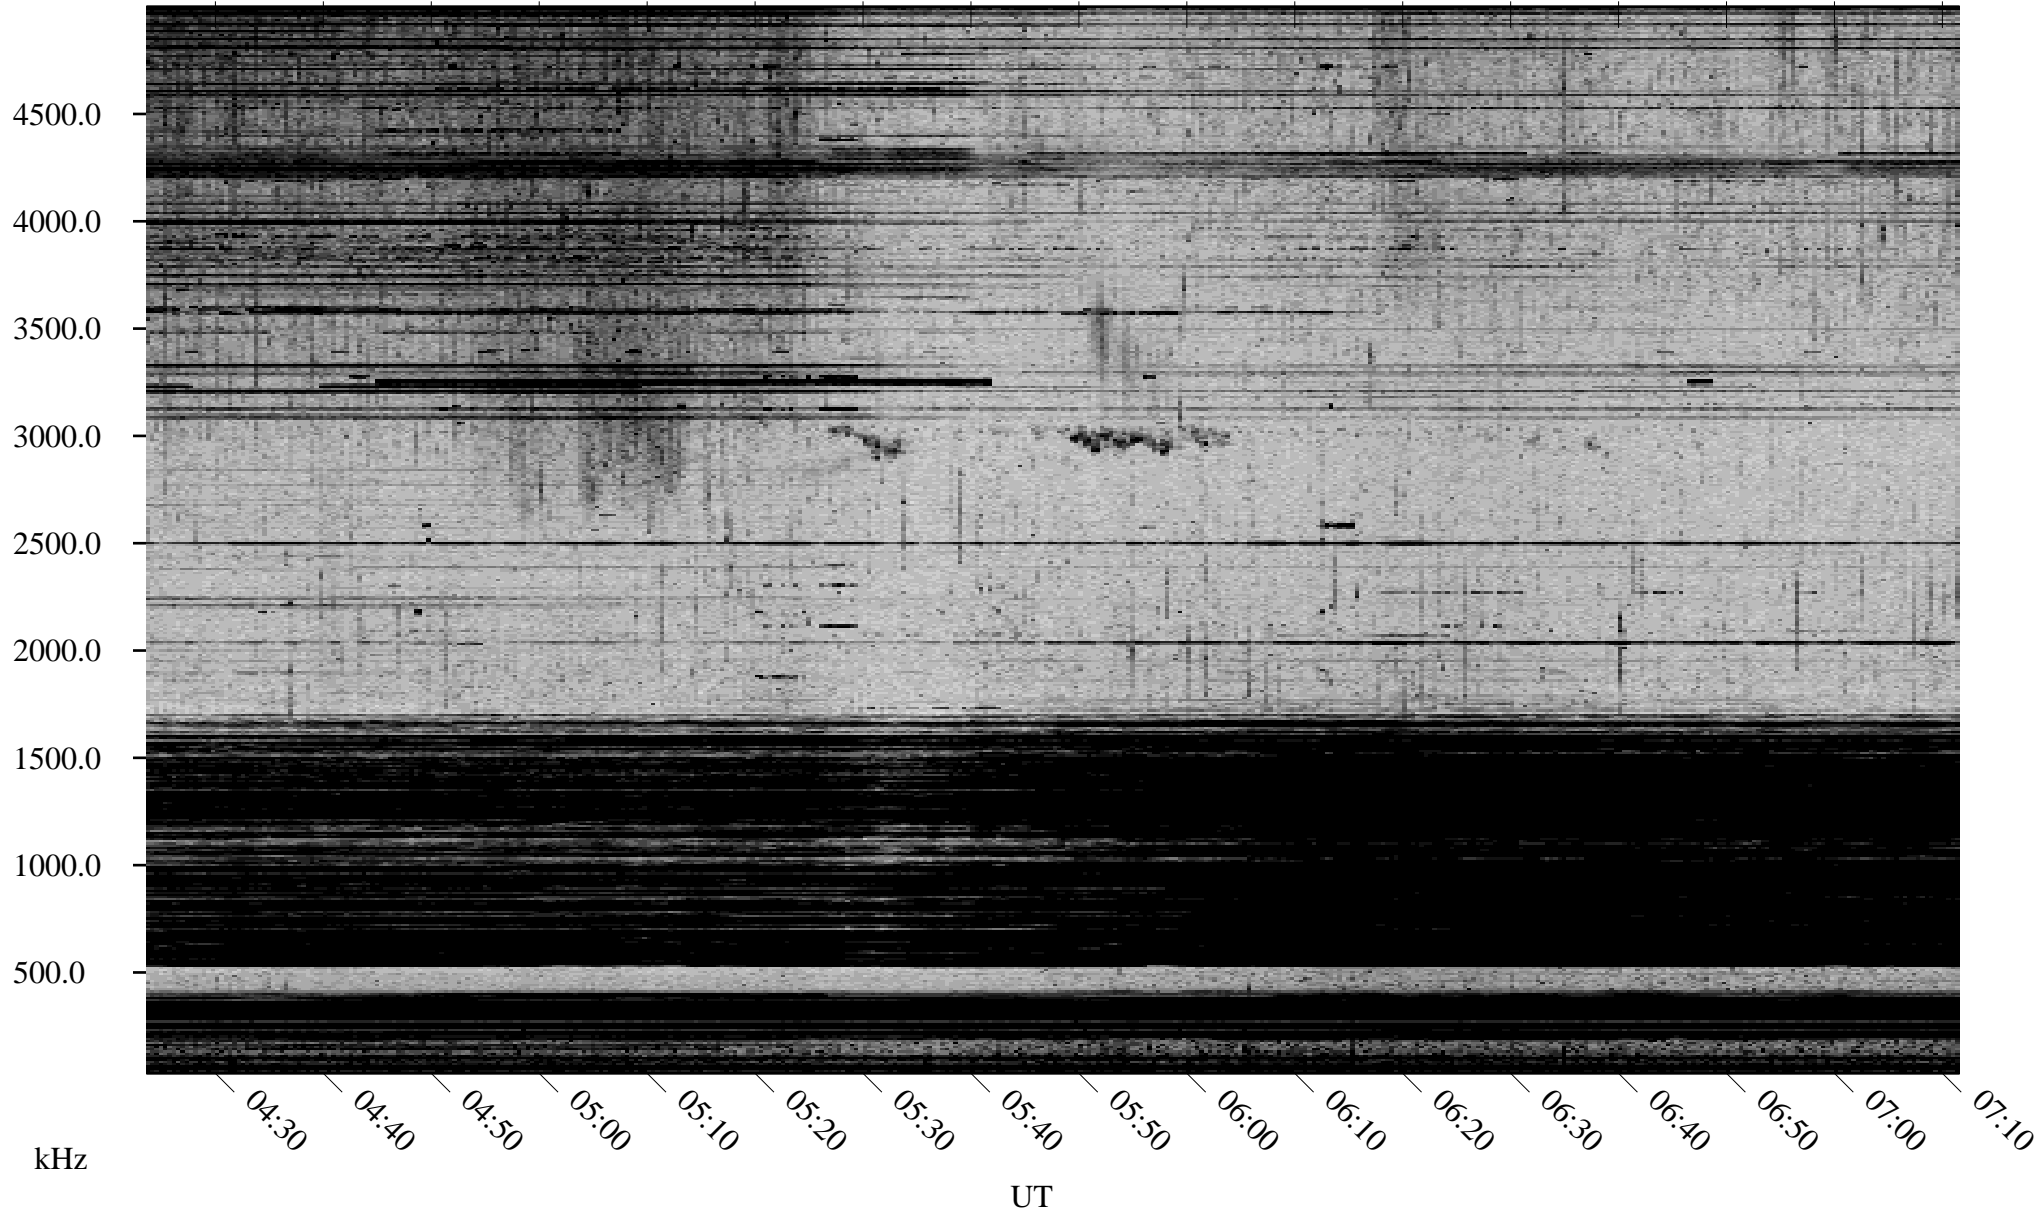

09/24/2000 Churchill, MTB

Linear Scale Black = 161 White = 15

ch00268l.r00m max_12

Page 1

09/24/2000 Churchill, MTB

Linear Scale Black = 161 White = 15

ch00268l.r00m max_12

Page 2

09/25/2000 Churchill, MTB

Linear Scale Black = 161 White = 15

ch00268l.r00m max_12

Page 3

09/25/2000 Churchill, MTB

Linear Scale Black = 161 White = 15

ch00268l.r00m max_12

Page 4

09/25/2000 Churchill, MTB

Linear Scale Black = 161 White = 15

ch00268l.r00m max_12

09/25/2000 Churchill, MTB

Linear Scale Black = 161 White = 15

ch00268l.r00m max_12

Page 6

09/25/2000 Churchill, MTB

Linear Scale Black = 161 White = 15

ch00268l.r00m max_12

Page 7

09/25/2000 Churchill, MTB

Linear Scale Black = 161 White = 15

ch00268l.r00m max_12