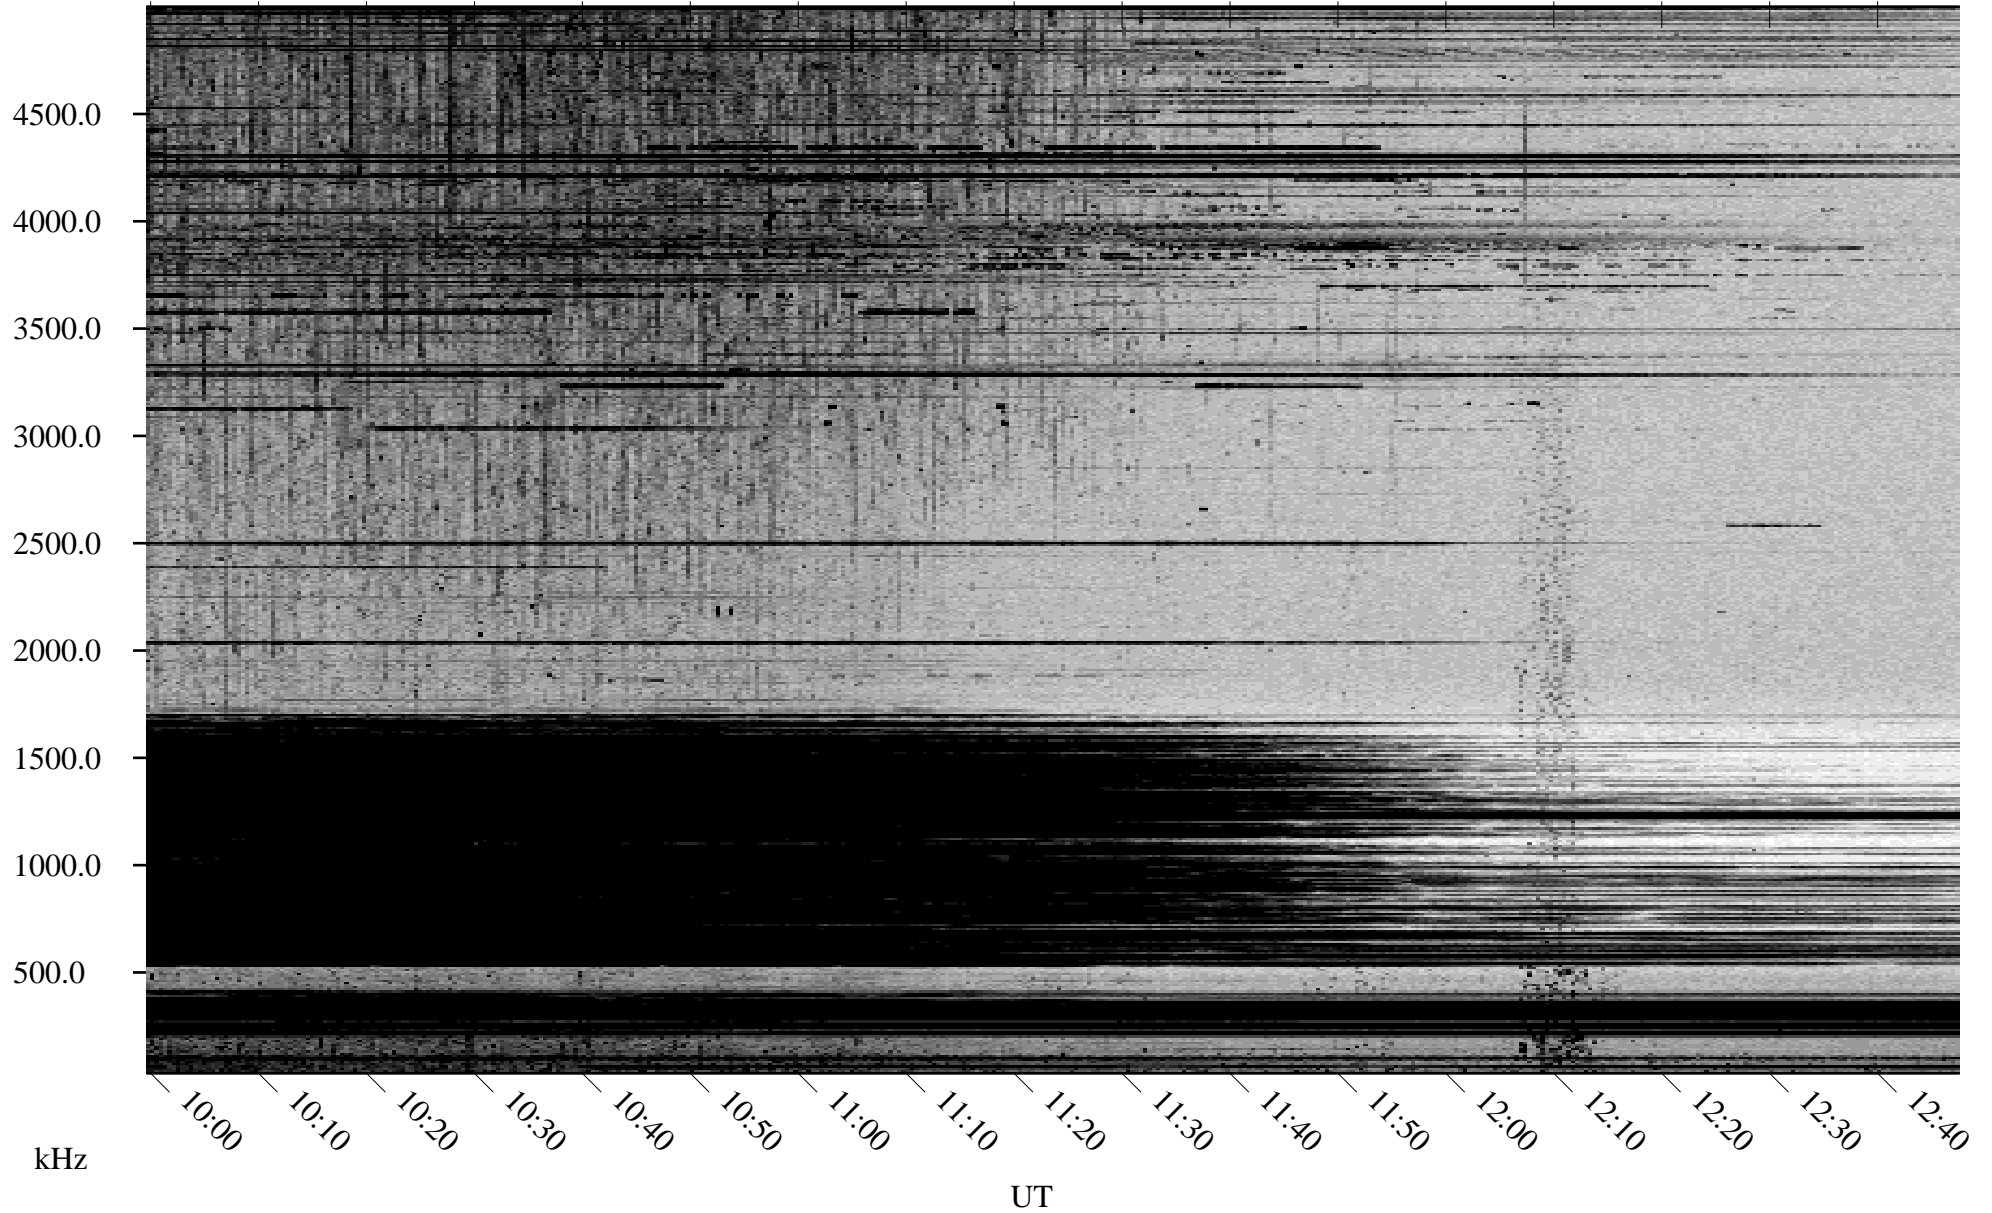

09/24/2000 Churchill, MTB

Linear Scale Black = 161 White = 15

ch00268l.r00m max_12

Page 1

09/24/2000 Churchill, MTB

Linear Scale Black = 161 White = 15

ch00268l.r00m max_12

Page 2

09/25/2000 Churchill, MTB

Linear Scale Black = 161 White = 15

ch00268l.r00m max_12

Page 3

09/25/2000 Churchill, MTB

Linear Scale Black = 161 White = 15

ch00268l.r00m max_12

Page 4

09/25/2000 Churchill, MTB

Linear Scale Black = 161 White = 15

ch00268l.r00m max_12

09/25/2000 Churchill, MTB

Linear Scale Black = 161 White = 15

ch00268l.r00m max_12

Page 6

09/25/2000 Churchill, MTB

Linear Scale Black = 161 White = 15

ch00268l.r00m max_12

Page 7

09/25/2000 Churchill, MTB

Linear Scale Black = 161 White = 15

ch00268l.r00m max_12