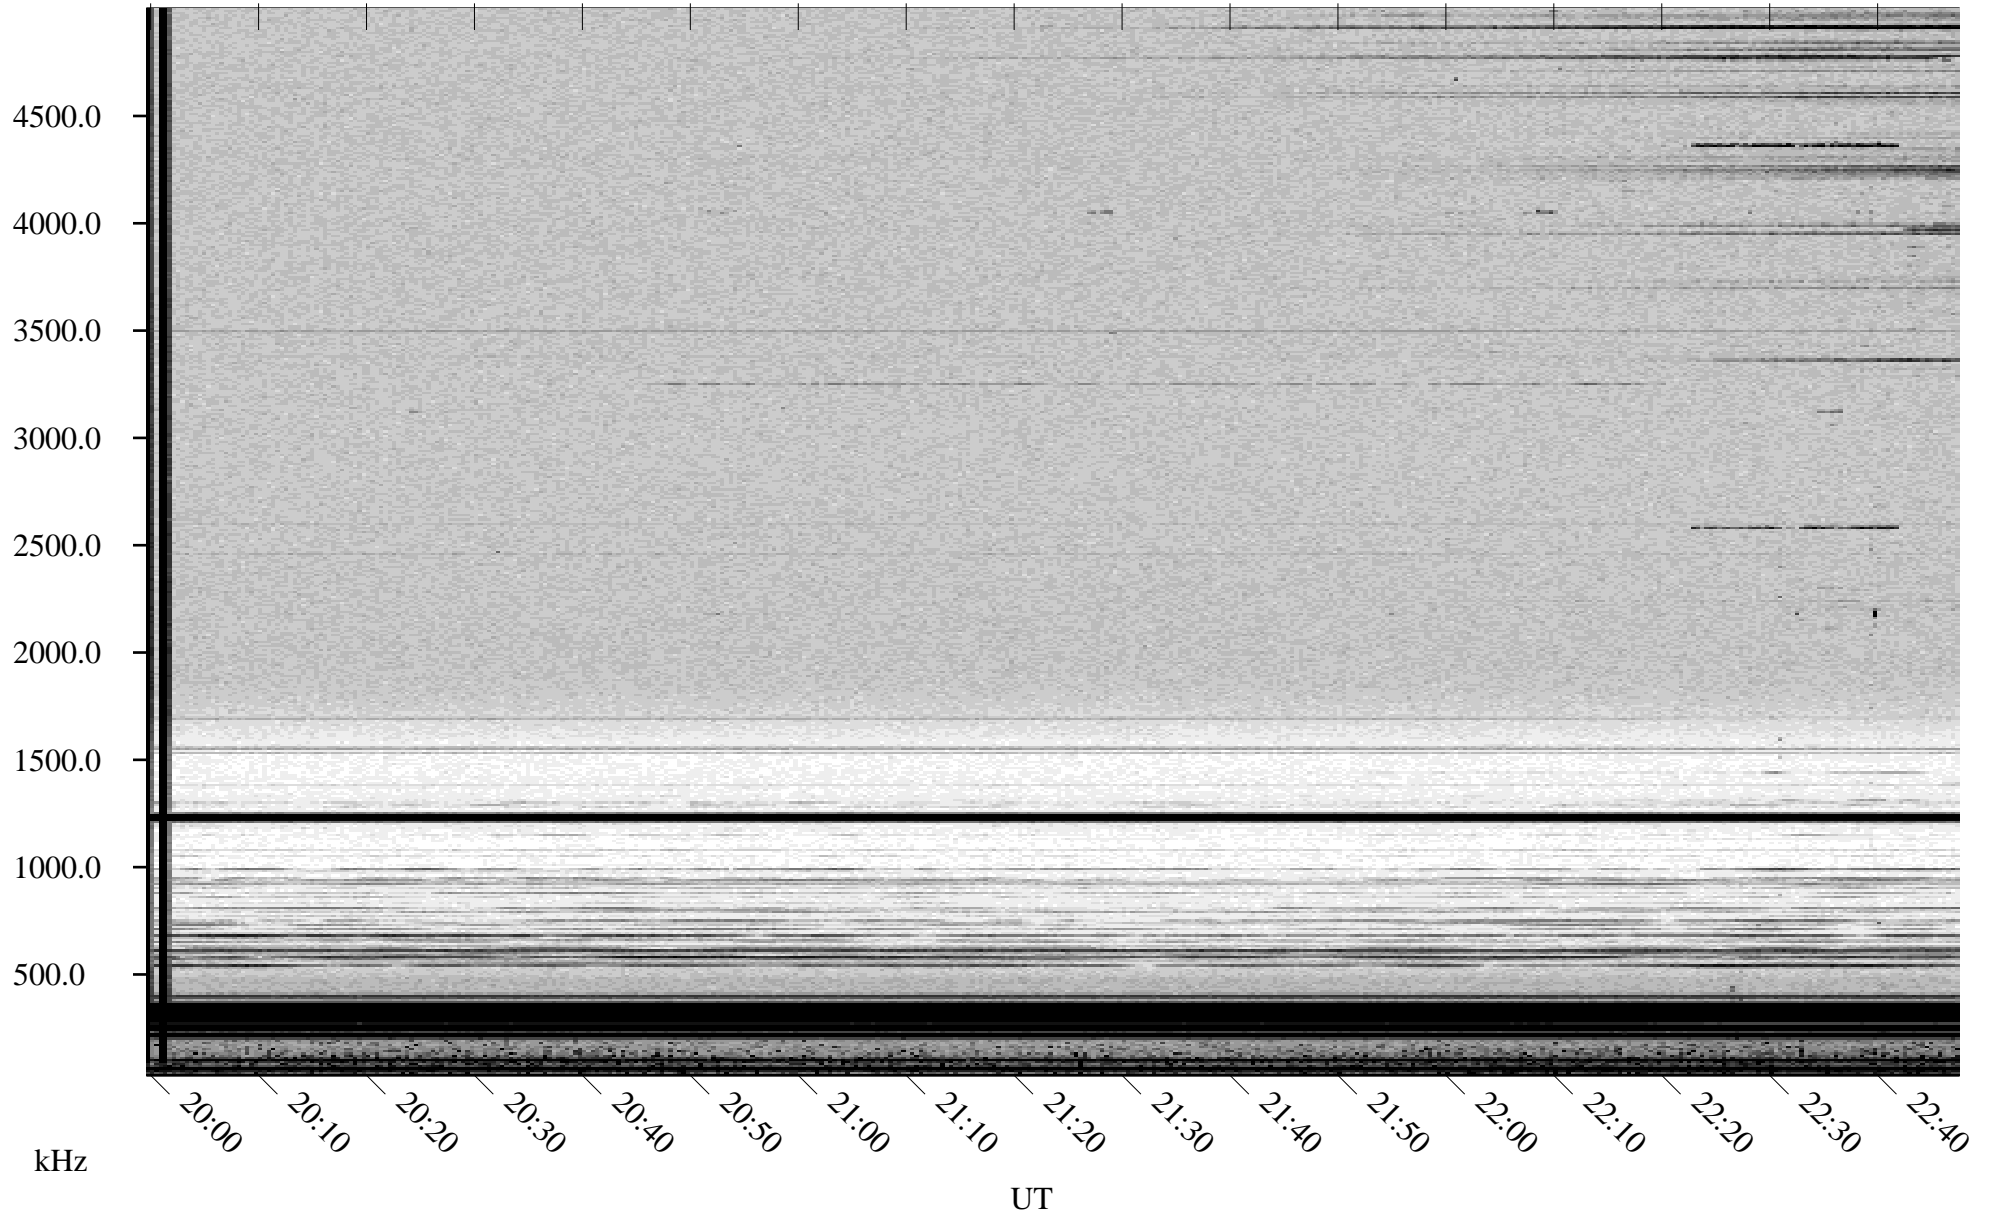

09/24/2000 Churchill, MTB

Linear Scale Black = 161 White = 15

ch00268l.r00m max_12

Page 1

09/24/2000 Churchill, MTB

Linear Scale Black = 161 White = 15

ch00268l.r00m max_12

Page 2

09/25/2000 Churchill, MTB

Linear Scale Black = 161 White = 15

ch00268l.r00m max_12

Page 3

09/25/2000 Churchill, MTB

Linear Scale Black = 161 White = 15

ch00268l.r00m max_12

Page 4

09/25/2000 Churchill, MTB

Linear Scale Black = 161 White = 15

ch00268l.r00m max_12

09/25/2000 Churchill, MTB

Linear Scale Black = 161 White = 15

ch00268l.r00m max_12

Page 6

09/25/2000 Churchill, MTB

Linear Scale Black = 161 White = 15

ch00268l.r00m max_12

Page 7

09/25/2000 Churchill, MTB

Linear Scale Black = 161 White = 15

ch00268l.r00m max_12