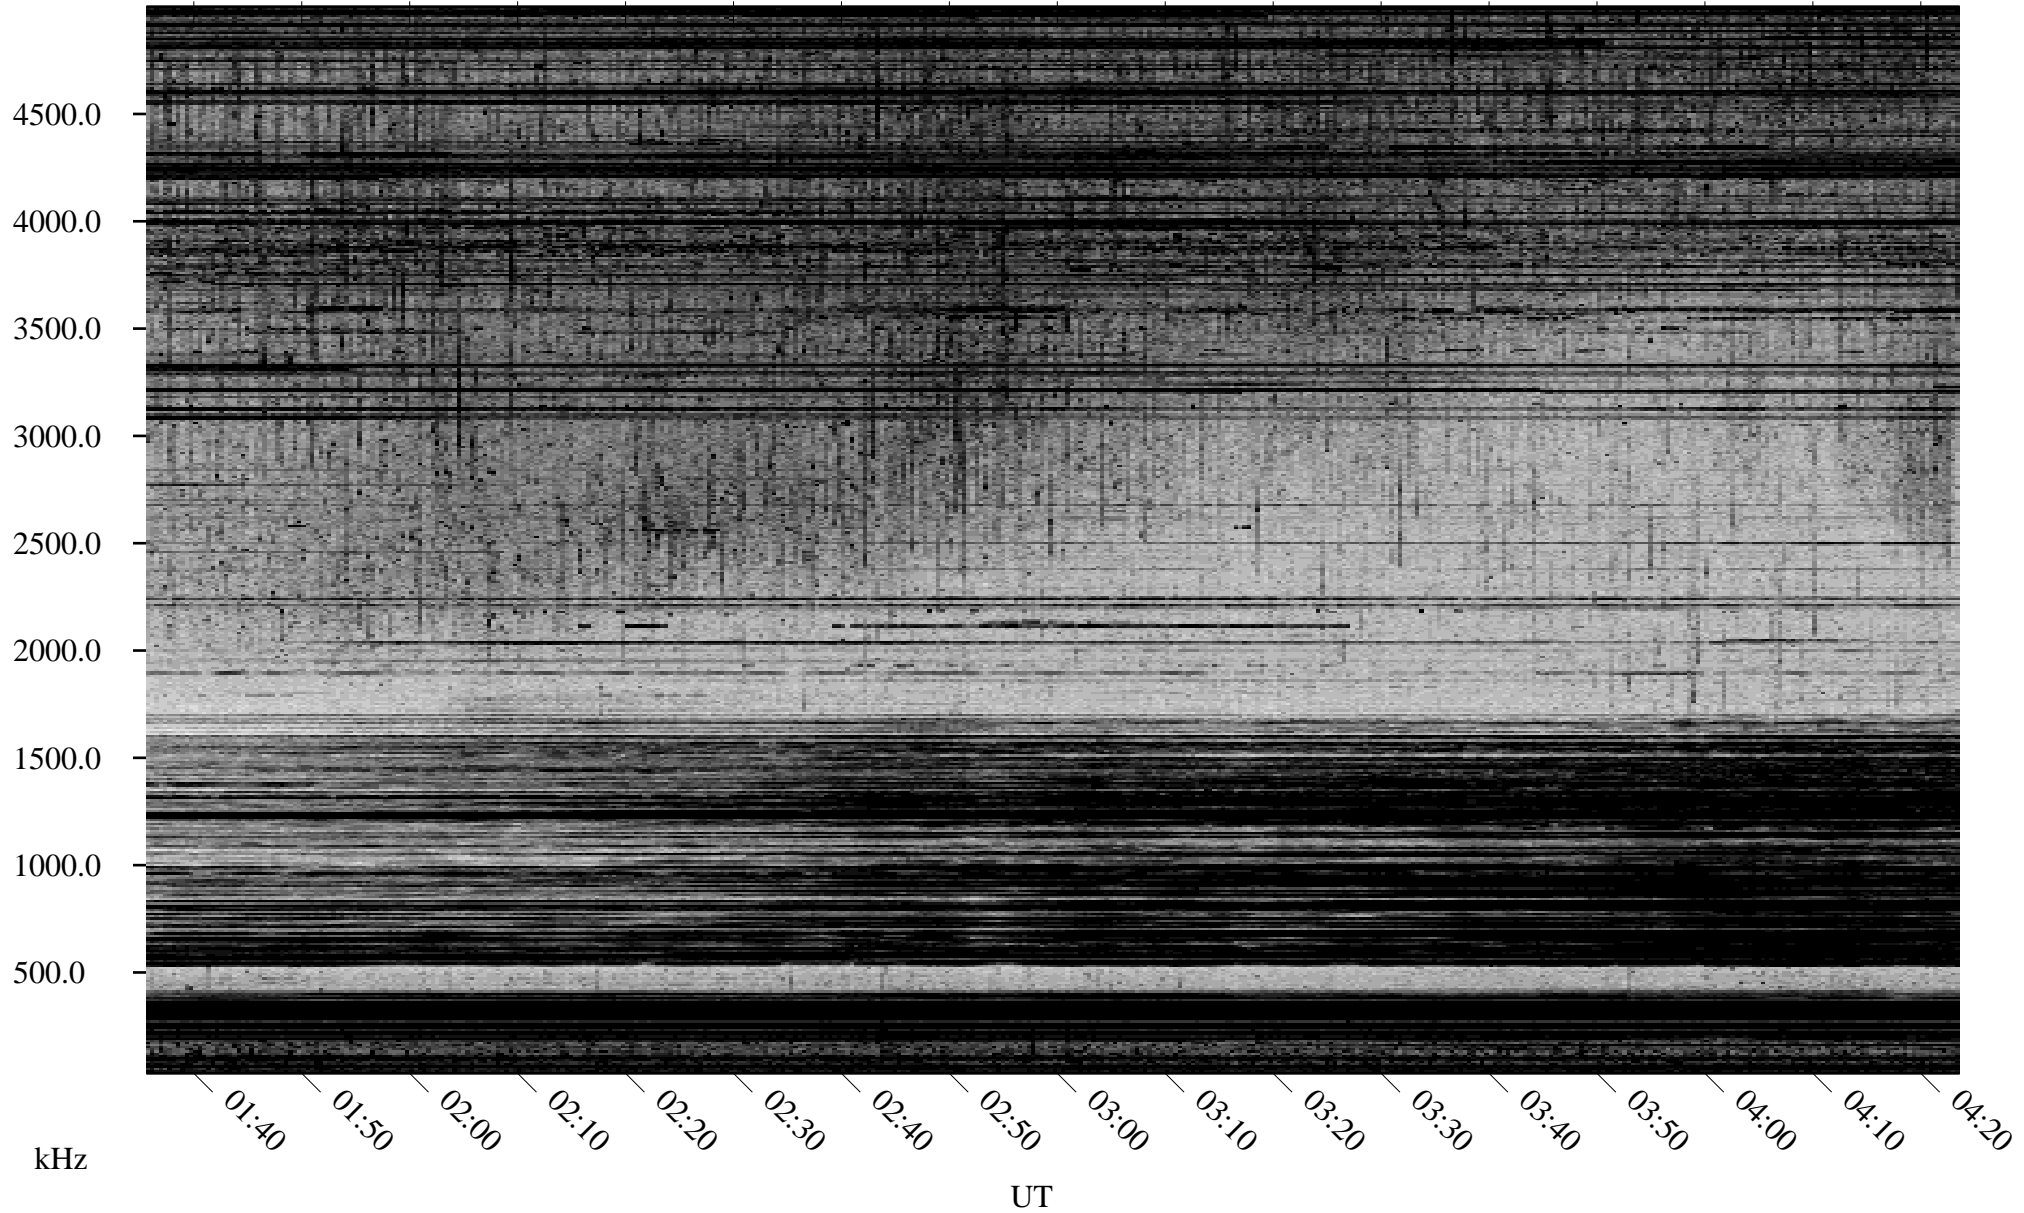

09/24/2000 Churchill, MTB

Linear Scale Black = 161 White = 15

ch00268l.r00m max_12

Page 1

09/24/2000 Churchill, MTB

Linear Scale Black = 161 White = 15

ch00268l.r00m max_12

Page 2

09/25/2000 Churchill, MTB

Linear Scale Black = 161 White = 15

ch00268l.r00m max_12

Page 3

09/25/2000 Churchill, MTB

Linear Scale Black = 161 White = 15

ch00268l.r00m max_12

Page 4

09/25/2000 Churchill, MTB

Linear Scale Black = 161 White = 15

ch00268l.r00m max_12

09/25/2000 Churchill, MTB

Linear Scale Black = 161 White = 15

ch00268l.r00m max_12

Page 6

09/25/2000 Churchill, MTB

Linear Scale Black = 161 White = 15

ch00268l.r00m max_12

Page 7

09/25/2000 Churchill, MTB

Linear Scale Black = 161 White = 15

ch00268l.r00m max_12