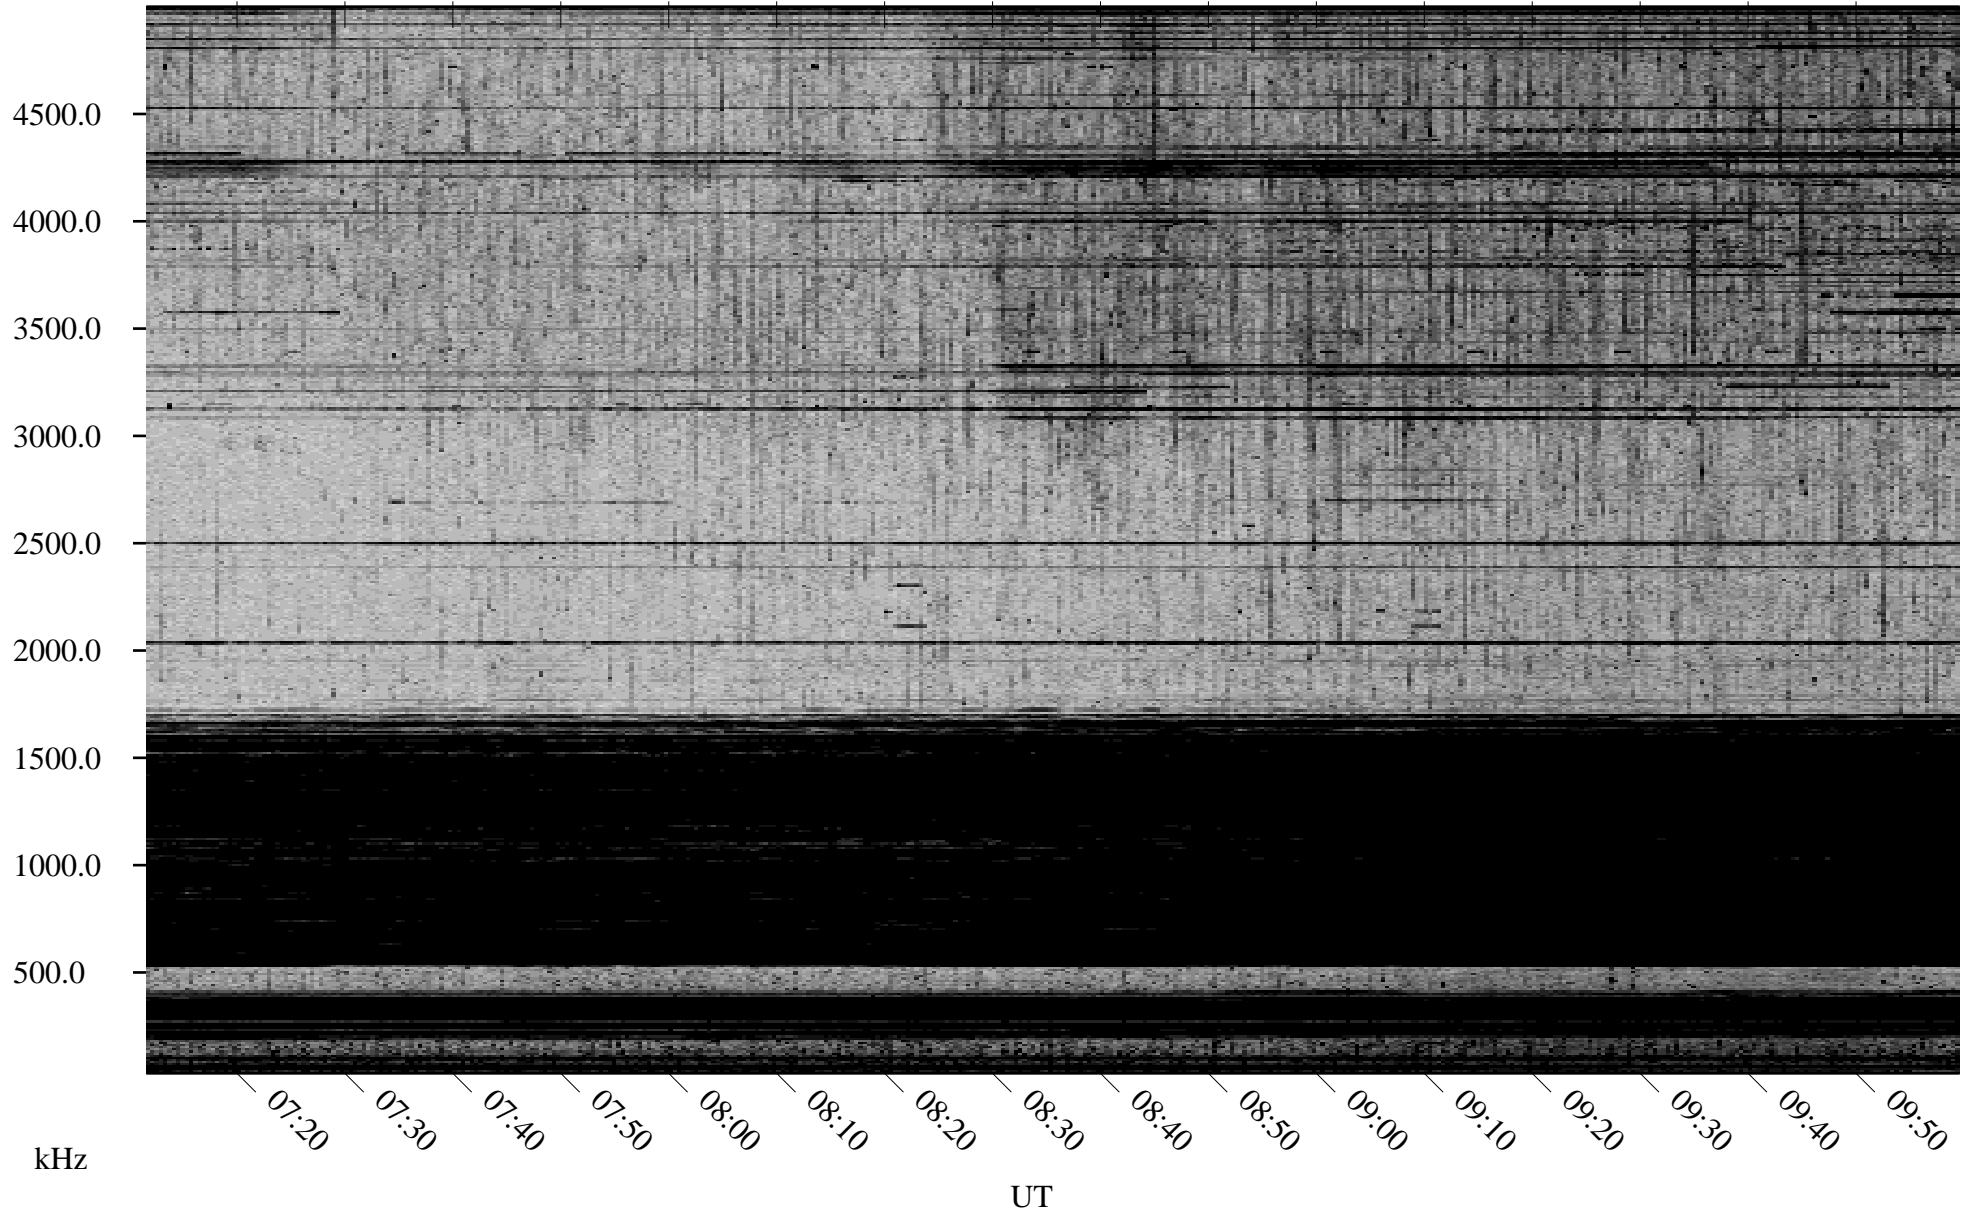

09/24/2000 Churchill, MTB

Linear Scale Black = 161 White = 15

ch00268l.r00m max_12

Page 1

09/24/2000 Churchill, MTB

Linear Scale Black = 161 White = 15

ch00268l.r00m max_12

Page 2

09/25/2000 Churchill, MTB

Linear Scale Black = 161 White = 15

ch00268l.r00m max_12

Page 3

09/25/2000 Churchill, MTB

Linear Scale Black = 161 White = 15

ch00268l.r00m max_12

Page 4

09/25/2000 Churchill, MTB

Linear Scale Black = 161 White = 15

ch00268l.r00m max_12

09/25/2000 Churchill, MTB

Linear Scale Black = 161 White = 15

ch00268l.r00m max_12

Page 6

09/25/2000 Churchill, MTB

Linear Scale Black = 161 White = 15

ch00268l.r00m max_12

Page 7

09/25/2000 Churchill, MTB

Linear Scale Black = 161 White = 15

ch00268l.r00m max_12