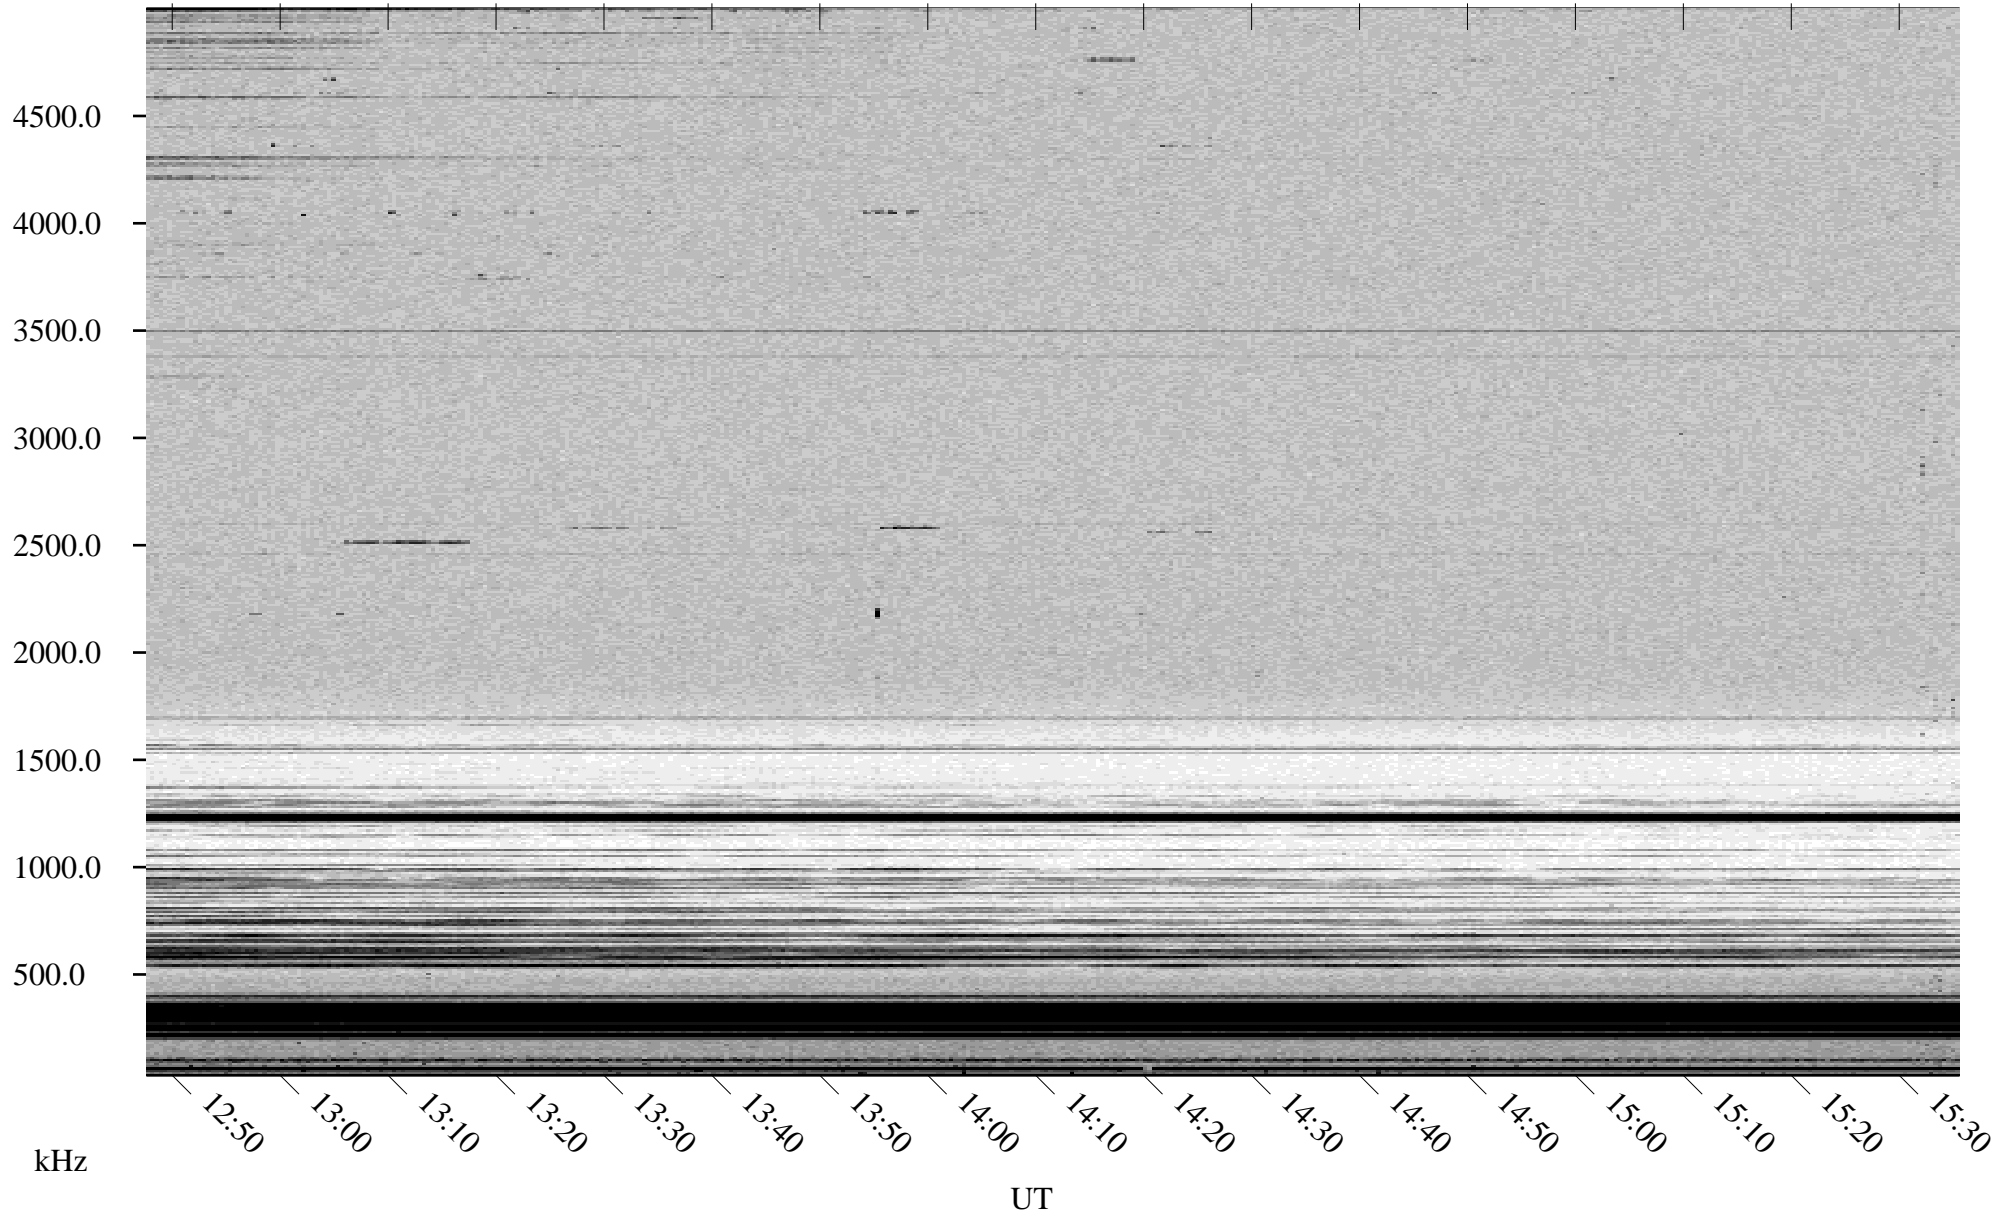

09/24/2000 Churchill, MTB

Linear Scale Black = 161 White = 15

ch00268l.r00m max_12

Page 1

09/24/2000 Churchill, MTB

Linear Scale Black = 161 White = 15

ch00268l.r00m max_12

Page 2

09/25/2000 Churchill, MTB

Linear Scale Black = 161 White = 15

ch00268l.r00m max_12

Page 3

09/25/2000 Churchill, MTB

Linear Scale Black = 161 White = 15

ch00268l.r00m max_12

Page 4

09/25/2000 Churchill, MTB

Linear Scale Black = 161 White = 15

ch00268l.r00m max_12

09/25/2000 Churchill, MTB

Linear Scale Black = 161 White = 15

ch00268l.r00m max_12

Page 6

09/25/2000 Churchill, MTB

Linear Scale Black = 161 White = 15

ch00268l.r00m max_12

Page 7

09/25/2000 Churchill, MTB

Linear Scale Black = 161 White = 15

ch00268l.r00m max_12