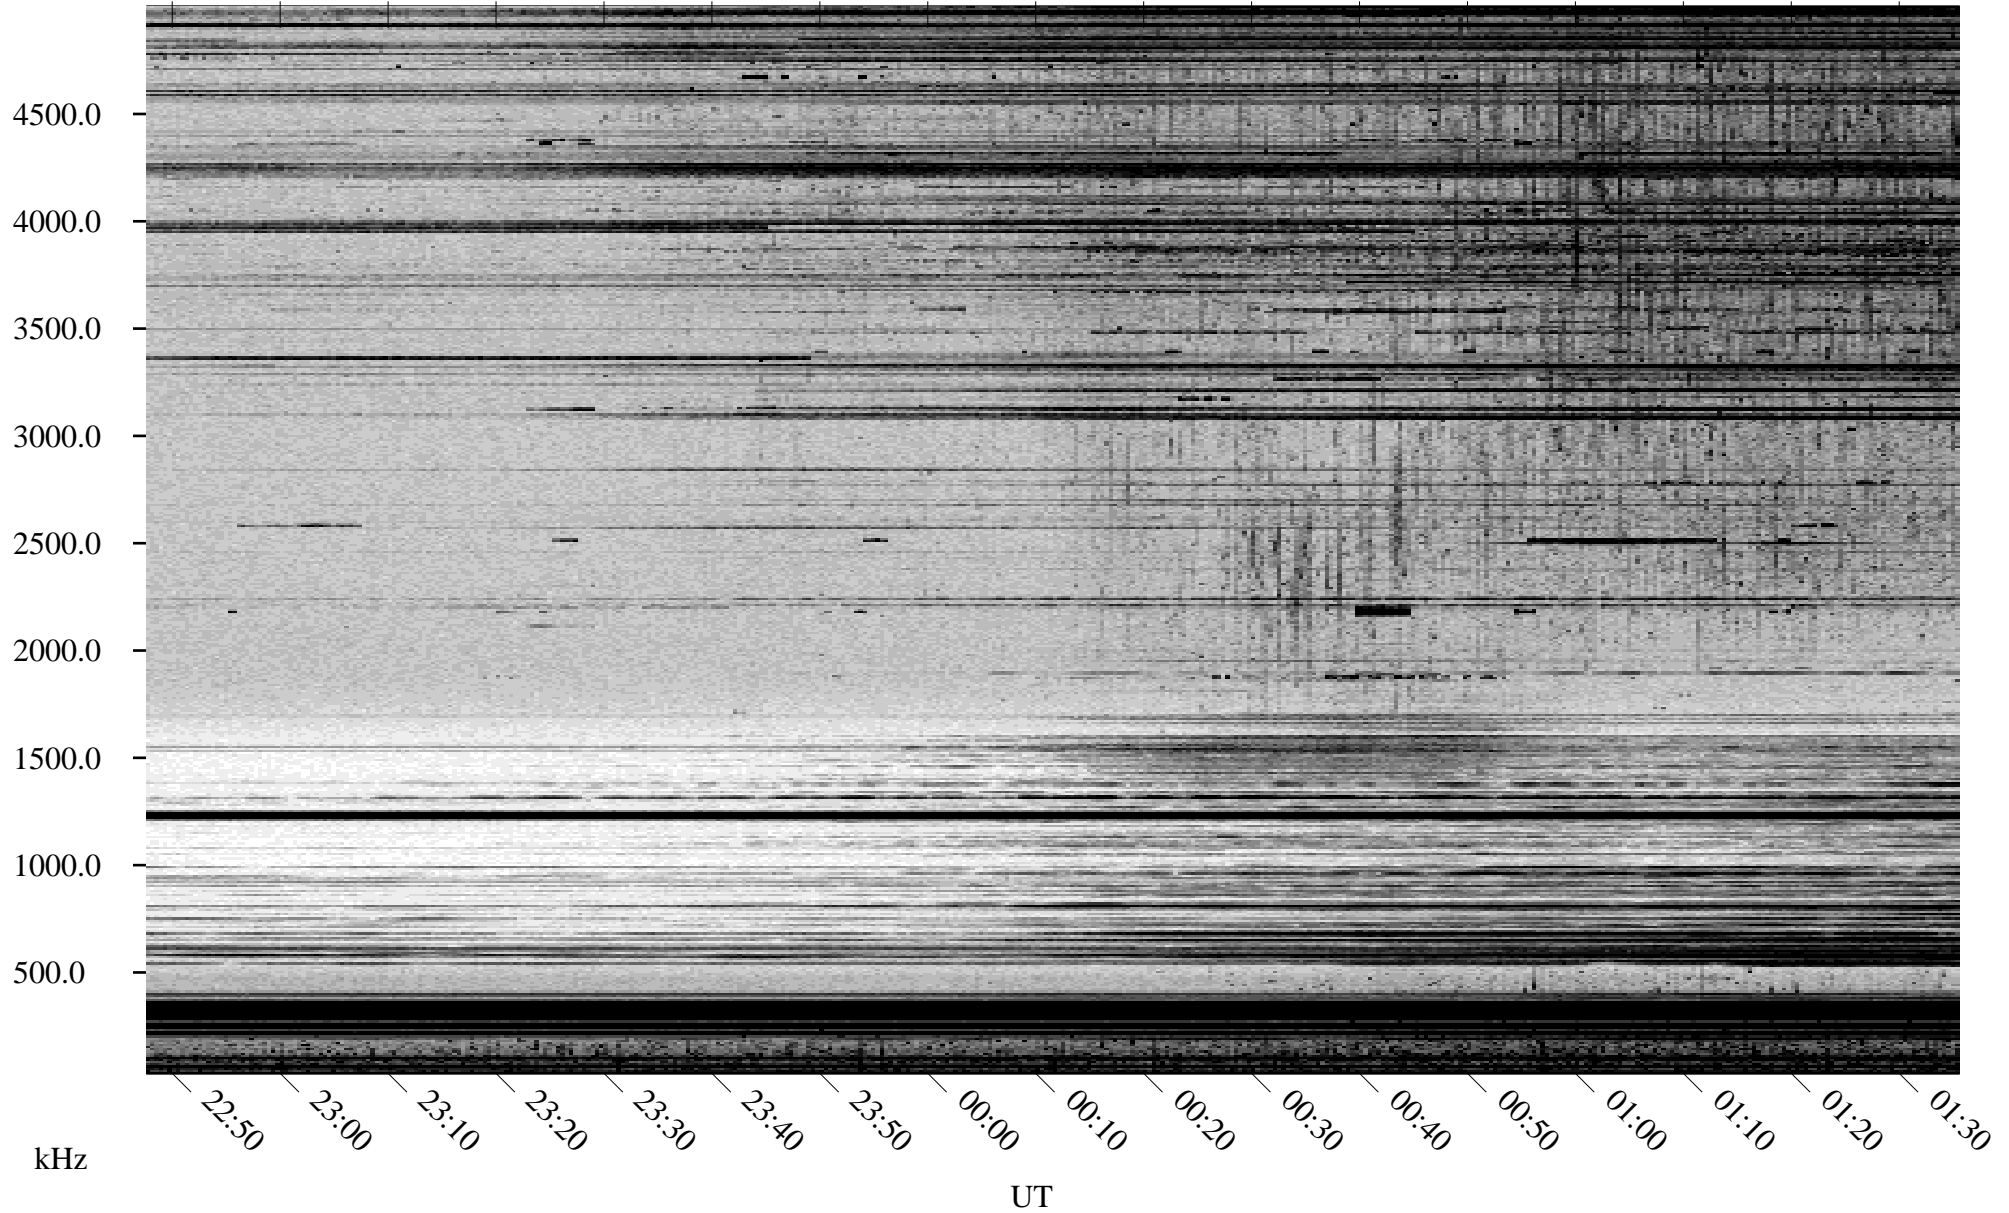

09/24/2000 Churchill, MTB

Linear Scale Black = 161 White = 15

ch00268l.r00m max_12

Page 1

09/24/2000 Churchill, MTB

Linear Scale Black = 161 White = 15

ch00268l.r00m max_12

Page 2

09/25/2000 Churchill, MTB

Linear Scale Black = 161 White = 15

ch00268l.r00m max_12

Page 3

09/25/2000 Churchill, MTB

Linear Scale Black = 161 White = 15

ch00268l.r00m max_12

Page 4

09/25/2000 Churchill, MTB

Linear Scale Black = 161 White = 15

ch00268l.r00m max_12

09/25/2000 Churchill, MTB

Linear Scale Black = 161 White = 15

ch00268l.r00m max_12

Page 6

09/25/2000 Churchill, MTB

Linear Scale Black = 161 White = 15

ch00268l.r00m max_12

Page 7

09/25/2000 Churchill, MTB

Linear Scale Black = 161 White = 15

ch00268l.r00m max_12