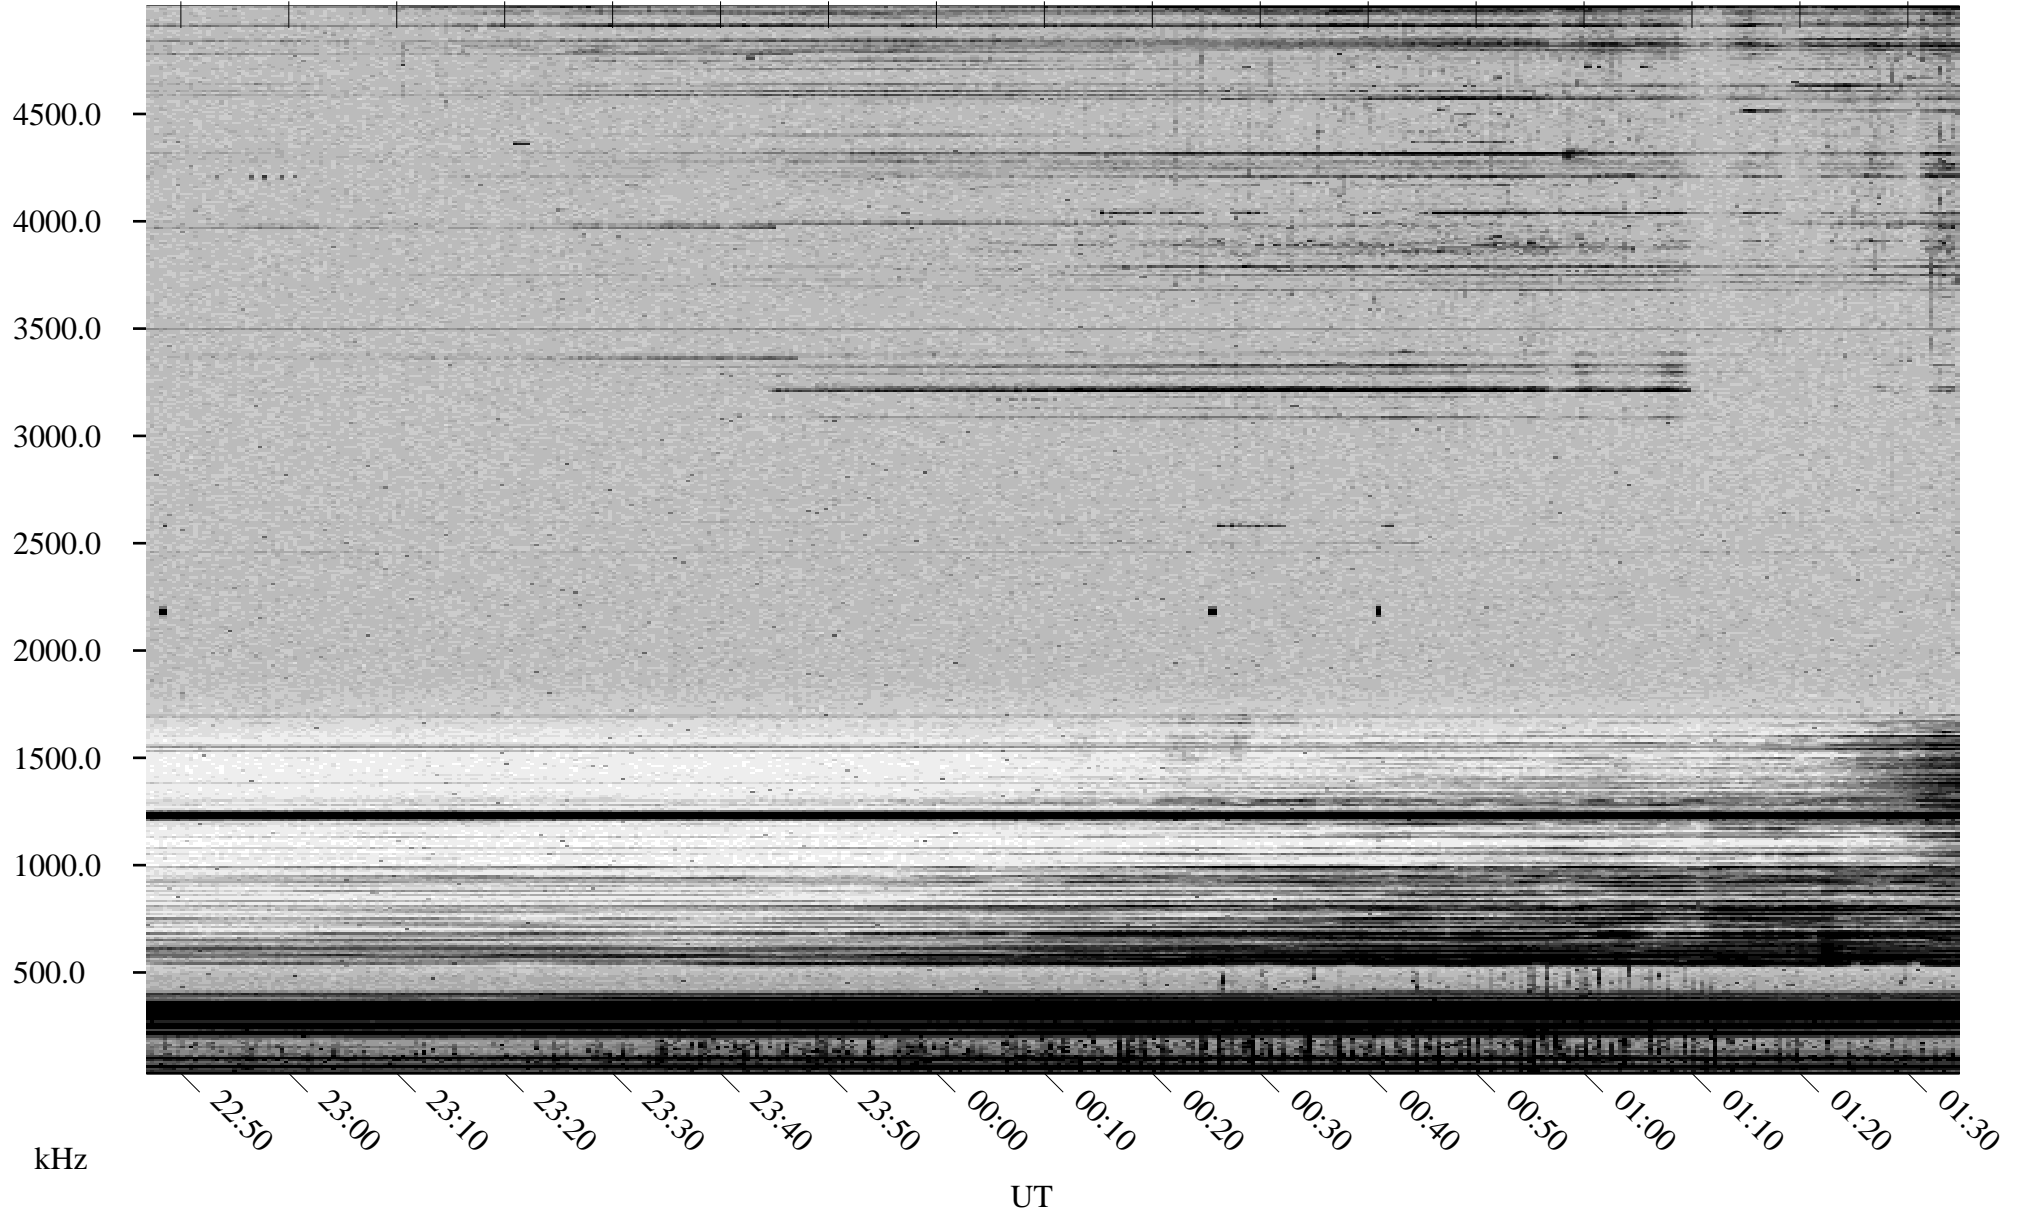

10/17/2000 Churchill, MTB

Linear Scale Black = 161 White = 15

ch002911.r00m max_12

Page 1

10/17/2000 Churchill, MTB

Linear Scale Black = 161 White = 15

ch002911.r00m max_12

Page 2

10/18/2000 Churchill, MTB

Linear Scale Black = 161 White = 15

ch002911.r00m max_12

Page 3

10/18/2000 Churchill, MTB

Linear Scale Black = 161 White = 15

ch002911.r00m max_12

Page 4

10/18/2000 Churchill, MTB

Linear Scale Black = 161 White = 15

ch002911.r00m max_12

Page 5

10/18/2000 Churchill, MTB

Linear Scale Black = 161 White = 15

ch002911.r00m max_12

Page 6

10/18/2000 Churchill, MTB

Linear Scale Black = 161 White = 15

ch002911.r00m max_12

Page 7

10/18/2000 Churchill, MTB

Linear Scale Black = 161 White = 15

ch002911.r00m max_12