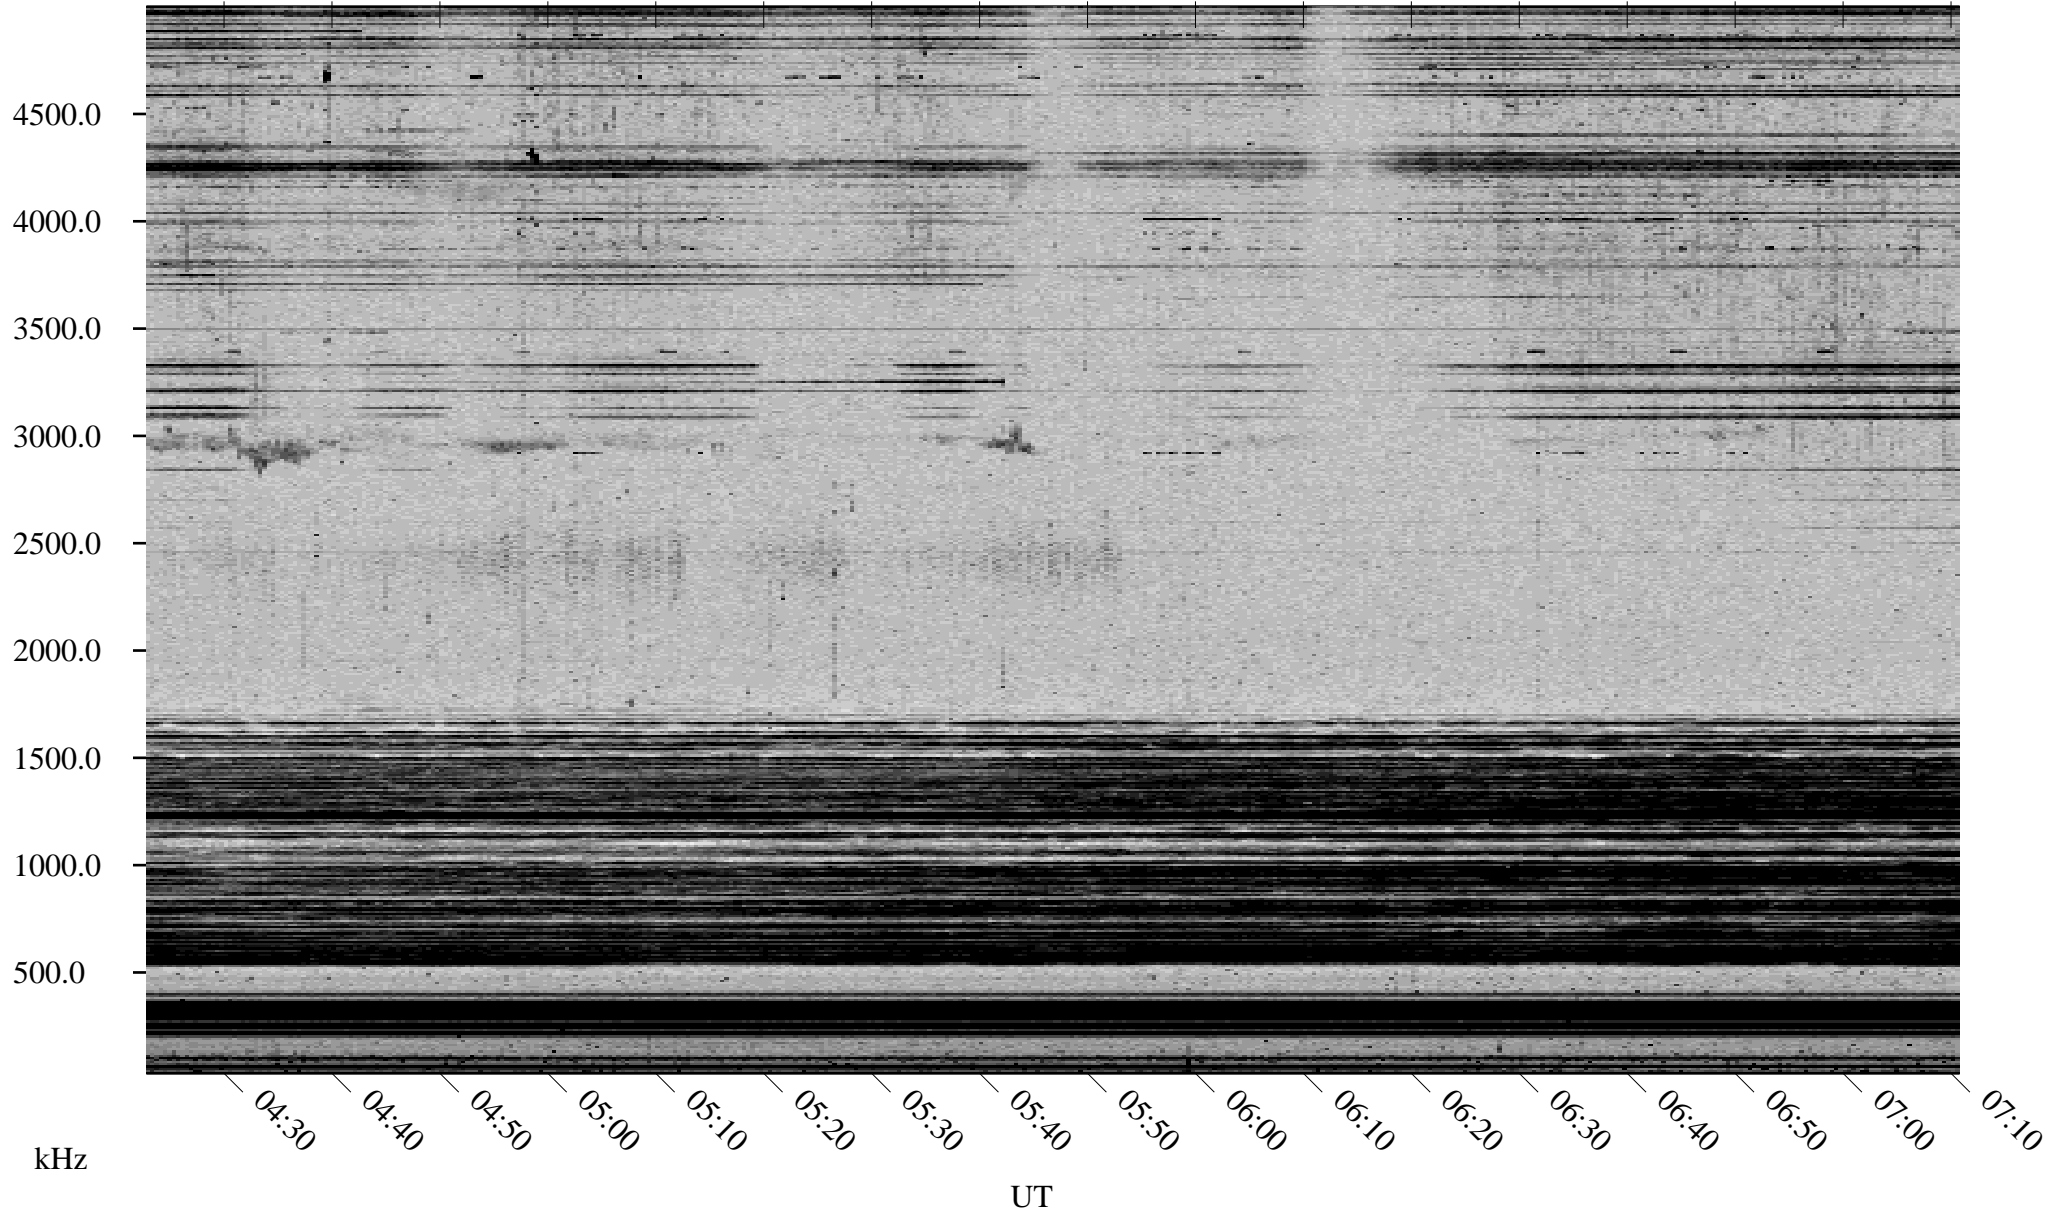

10/17/2000 Churchill, MTB

Linear Scale Black = 161 White = 15

ch002911.r00m max_12

Page 1

10/17/2000 Churchill, MTB

Linear Scale Black = 161 White = 15

ch002911.r00m max_12

Page 2

10/18/2000 Churchill, MTB

Linear Scale Black = 161 White = 15

ch002911.r00m max_12

Page 3

10/18/2000 Churchill, MTB

Linear Scale Black = 161 White = 15

ch002911.r00m max_12

Page 4

10/18/2000 Churchill, MTB

Linear Scale Black = 161 White = 15

ch002911.r00m max_12

Page 5

10/18/2000 Churchill, MTB

Linear Scale Black = 161 White = 15

ch002911.r00m max_12

Page 6

10/18/2000 Churchill, MTB

Linear Scale Black = 161 White = 15

ch002911.r00m max_12

Page 7

10/18/2000 Churchill, MTB

Linear Scale Black = 161 White = 15

ch002911.r00m max_12