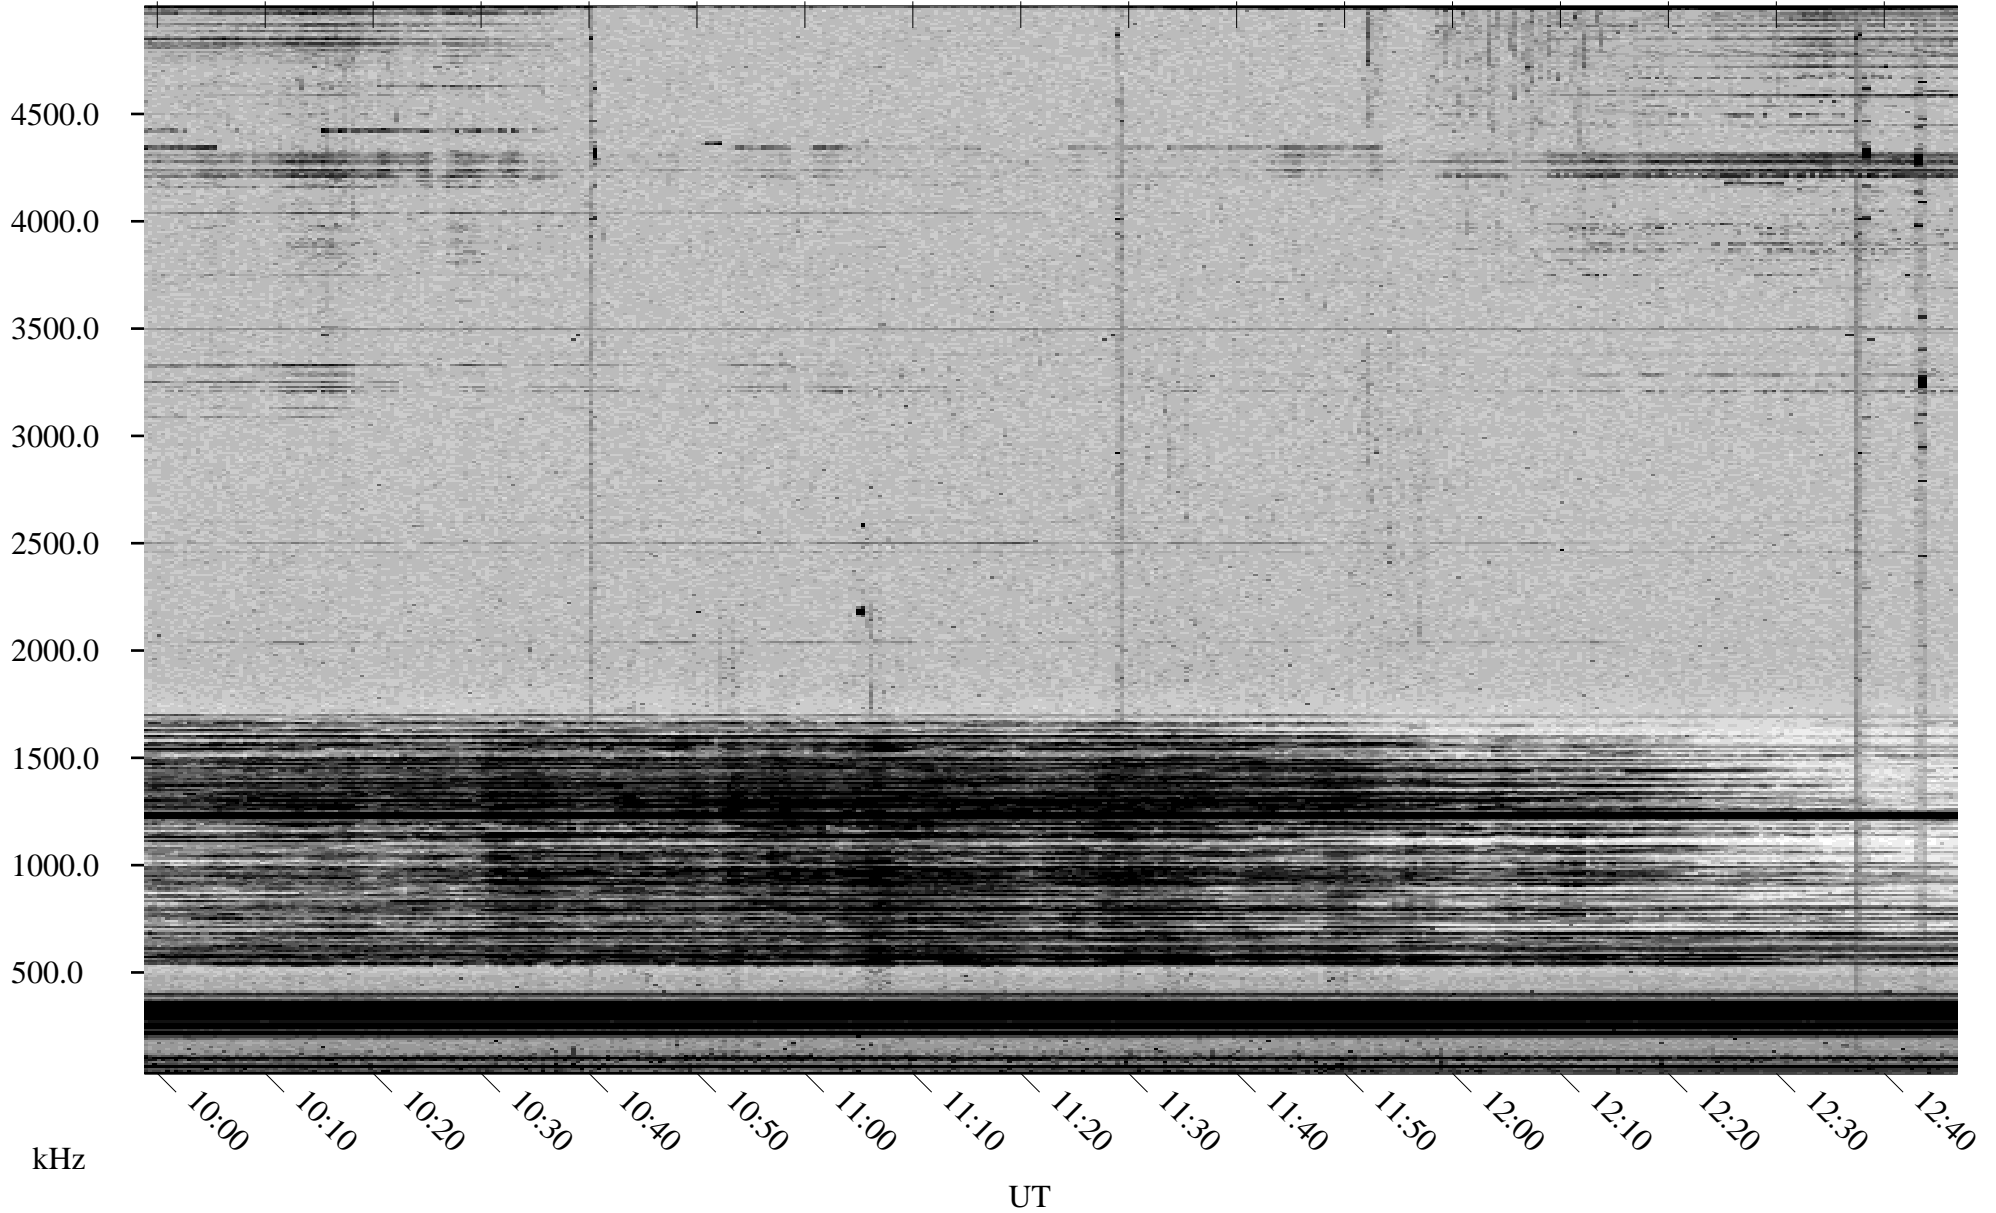

10/17/2000 Churchill, MTB

Linear Scale Black = 161 White = 15

ch002911.r00m max_12

Page 1

10/17/2000 Churchill, MTB

Linear Scale Black = 161 White = 15

ch002911.r00m max_12

Page 2

10/18/2000 Churchill, MTB

Linear Scale Black = 161 White = 15

ch002911.r00m max_12

Page 3

10/18/2000 Churchill, MTB

Linear Scale Black = 161 White = 15

ch002911.r00m max_12

Page 4

10/18/2000 Churchill, MTB

Linear Scale Black = 161 White = 15

ch002911.r00m max_12

Page 5

10/18/2000 Churchill, MTB

Linear Scale Black = 161 White = 15

ch002911.r00m max_12

Page 6

10/18/2000 Churchill, MTB

Linear Scale Black = 161 White = 15

ch002911.r00m max_12

Page 7

10/18/2000 Churchill, MTB

Linear Scale Black = 161 White = 15

ch002911.r00m max_12