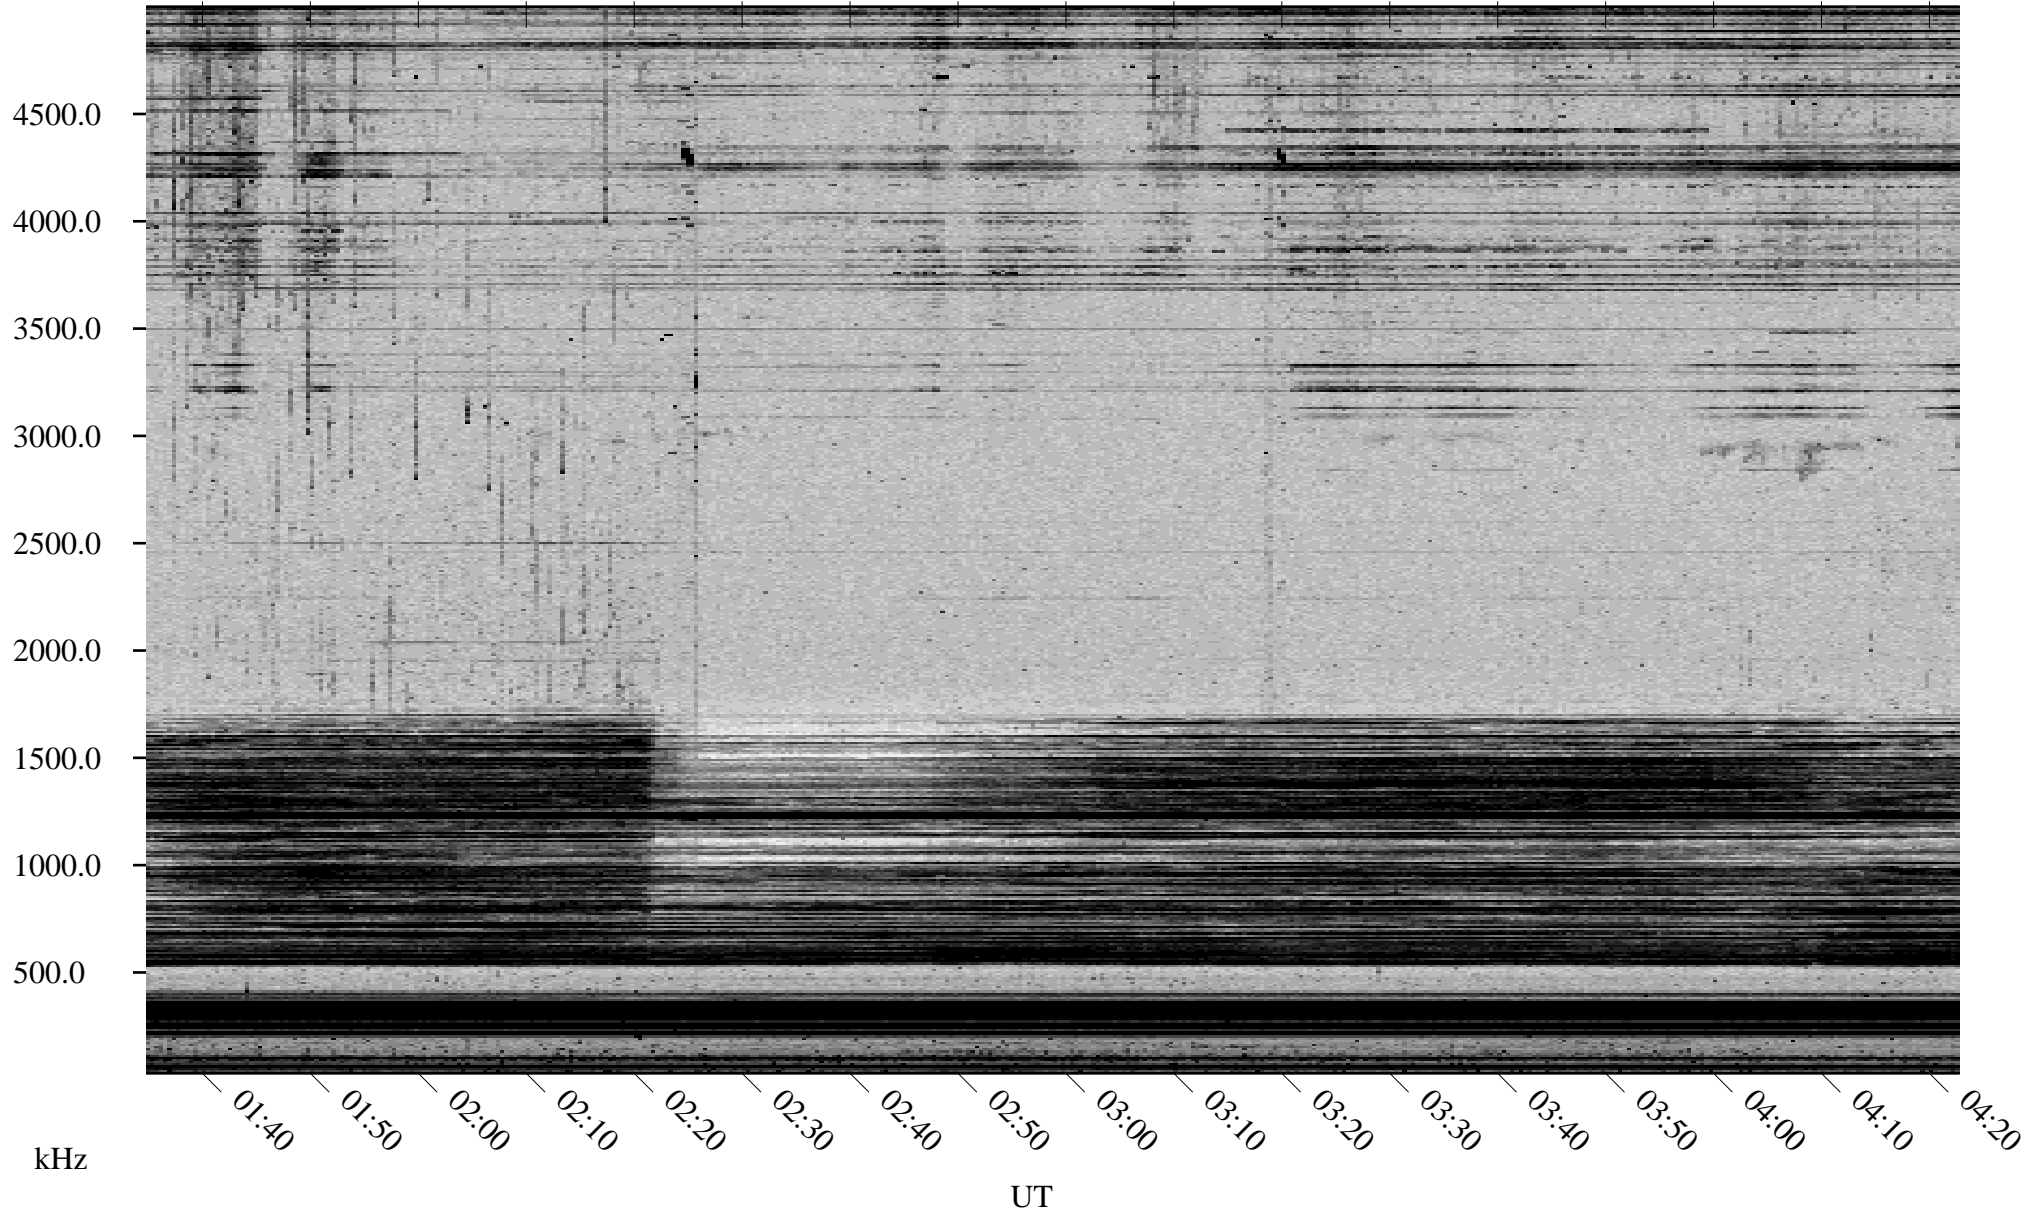

10/17/2000 Churchill, MTB

Linear Scale Black = 161 White = 15

ch002911.r00m max_12

Page 1

10/17/2000 Churchill, MTB

Linear Scale Black = 161 White = 15

ch002911.r00m max_12

Page 2

10/18/2000 Churchill, MTB

Linear Scale Black = 161 White = 15

ch002911.r00m max_12

Page 3

10/18/2000 Churchill, MTB

Linear Scale Black = 161 White = 15

ch002911.r00m max_12

Page 4

10/18/2000 Churchill, MTB

Linear Scale Black = 161 White = 15

ch002911.r00m max_12

Page 5

10/18/2000 Churchill, MTB

Linear Scale Black = 161 White = 15

ch002911.r00m max_12

Page 6

10/18/2000 Churchill, MTB

Linear Scale Black = 161 White = 15

ch002911.r00m max_12

Page 7

10/18/2000 Churchill, MTB

Linear Scale Black = 161 White = 15

ch002911.r00m max_12