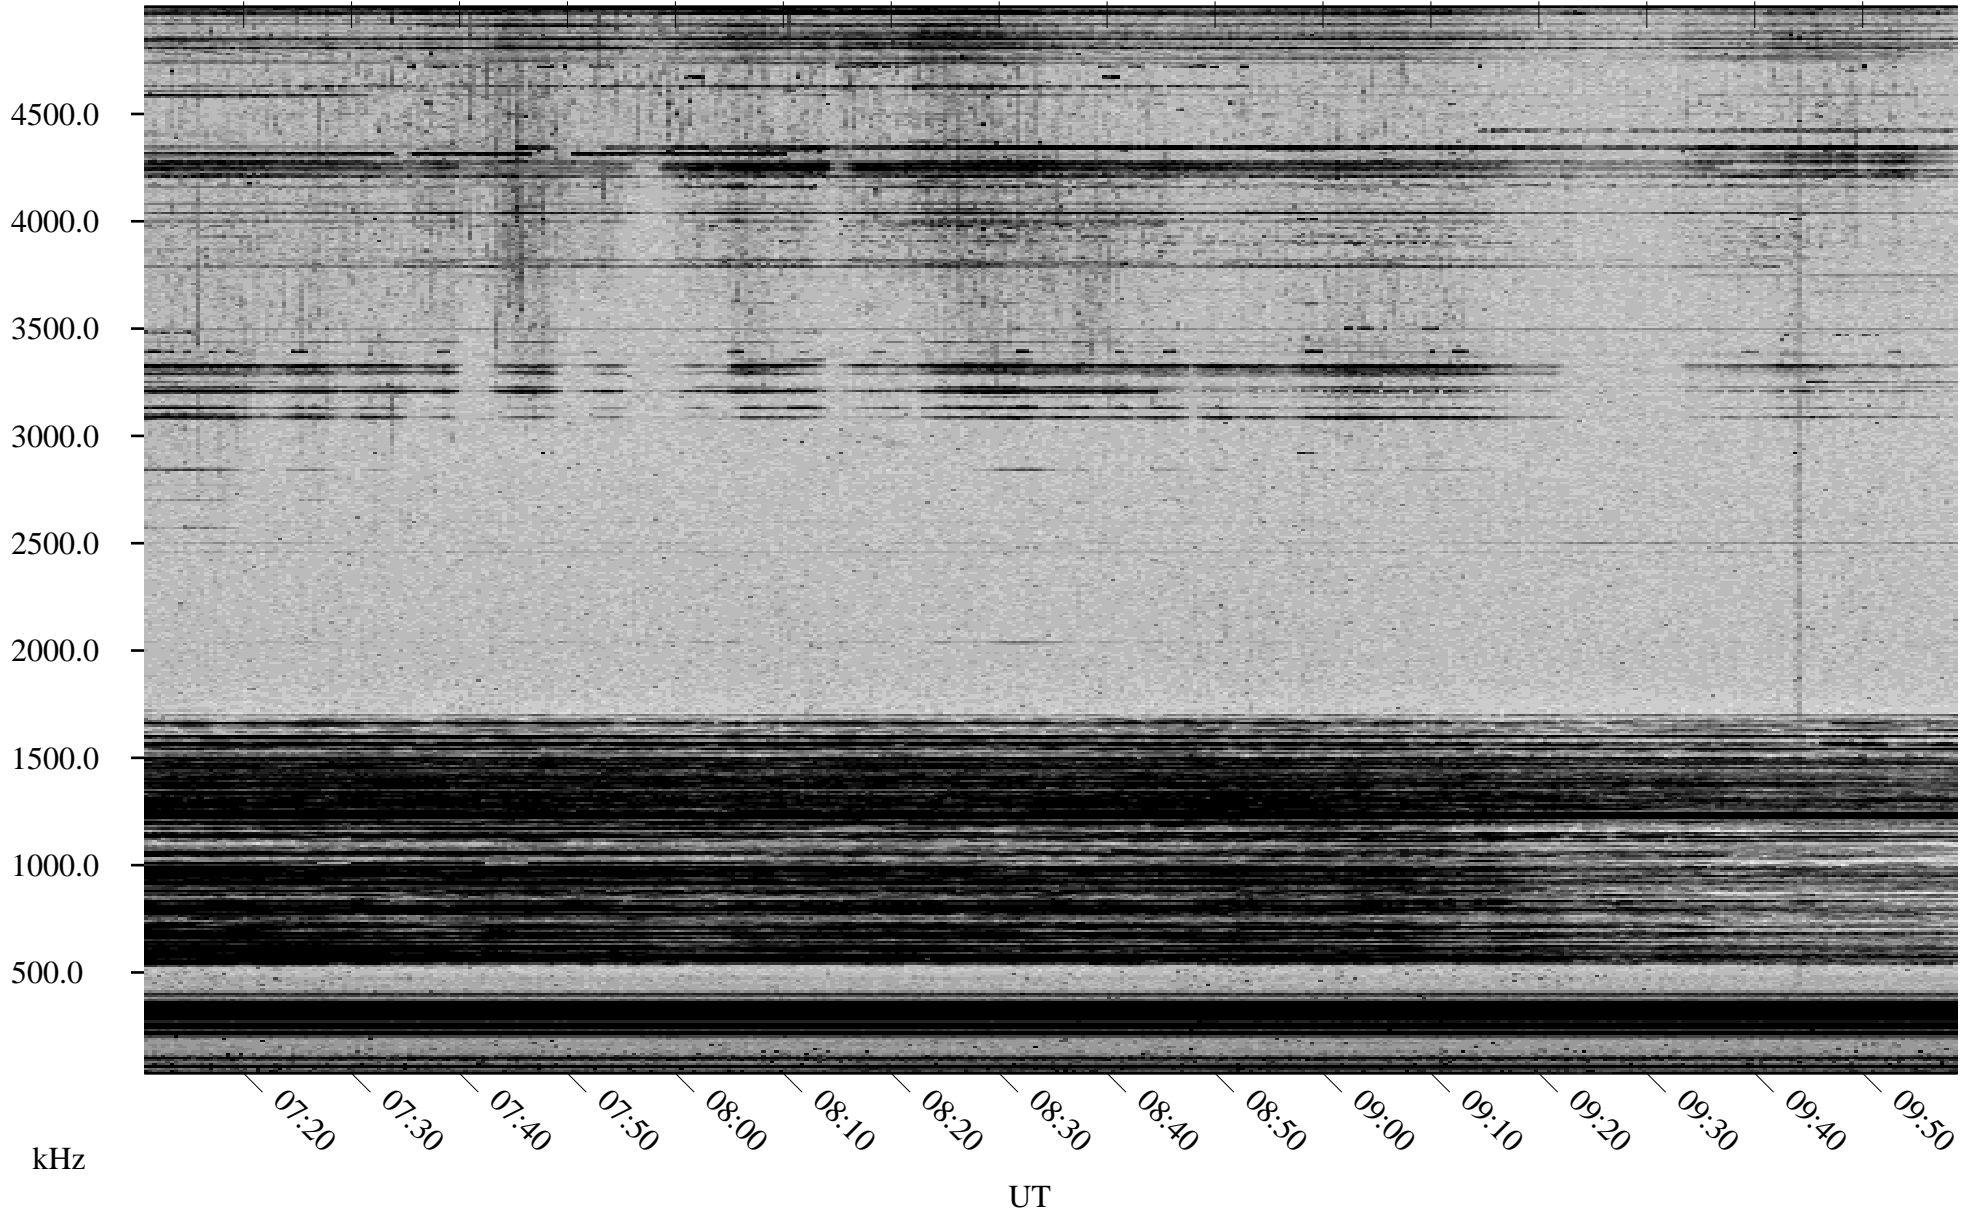

10/17/2000 Churchill, MTB

Linear Scale Black = 161 White = 15

ch002911.r00m max_12

Page 1

10/17/2000 Churchill, MTB

Linear Scale Black = 161 White = 15

ch002911.r00m max_12

Page 2

10/18/2000 Churchill, MTB

Linear Scale Black = 161 White = 15

ch002911.r00m max_12

Page 3

10/18/2000 Churchill, MTB

Linear Scale Black = 161 White = 15

ch002911.r00m max_12

Page 4

10/18/2000 Churchill, MTB

Linear Scale Black = 161 White = 15

ch002911.r00m max_12

Page 5

10/18/2000 Churchill, MTB

Linear Scale Black = 161 White = 15

ch002911.r00m max_12

Page 6

10/18/2000 Churchill, MTB

Linear Scale Black = 161 White = 15

ch002911.r00m max_12

Page 7

10/18/2000 Churchill, MTB

Linear Scale Black = 161 White = 15

ch002911.r00m max_12