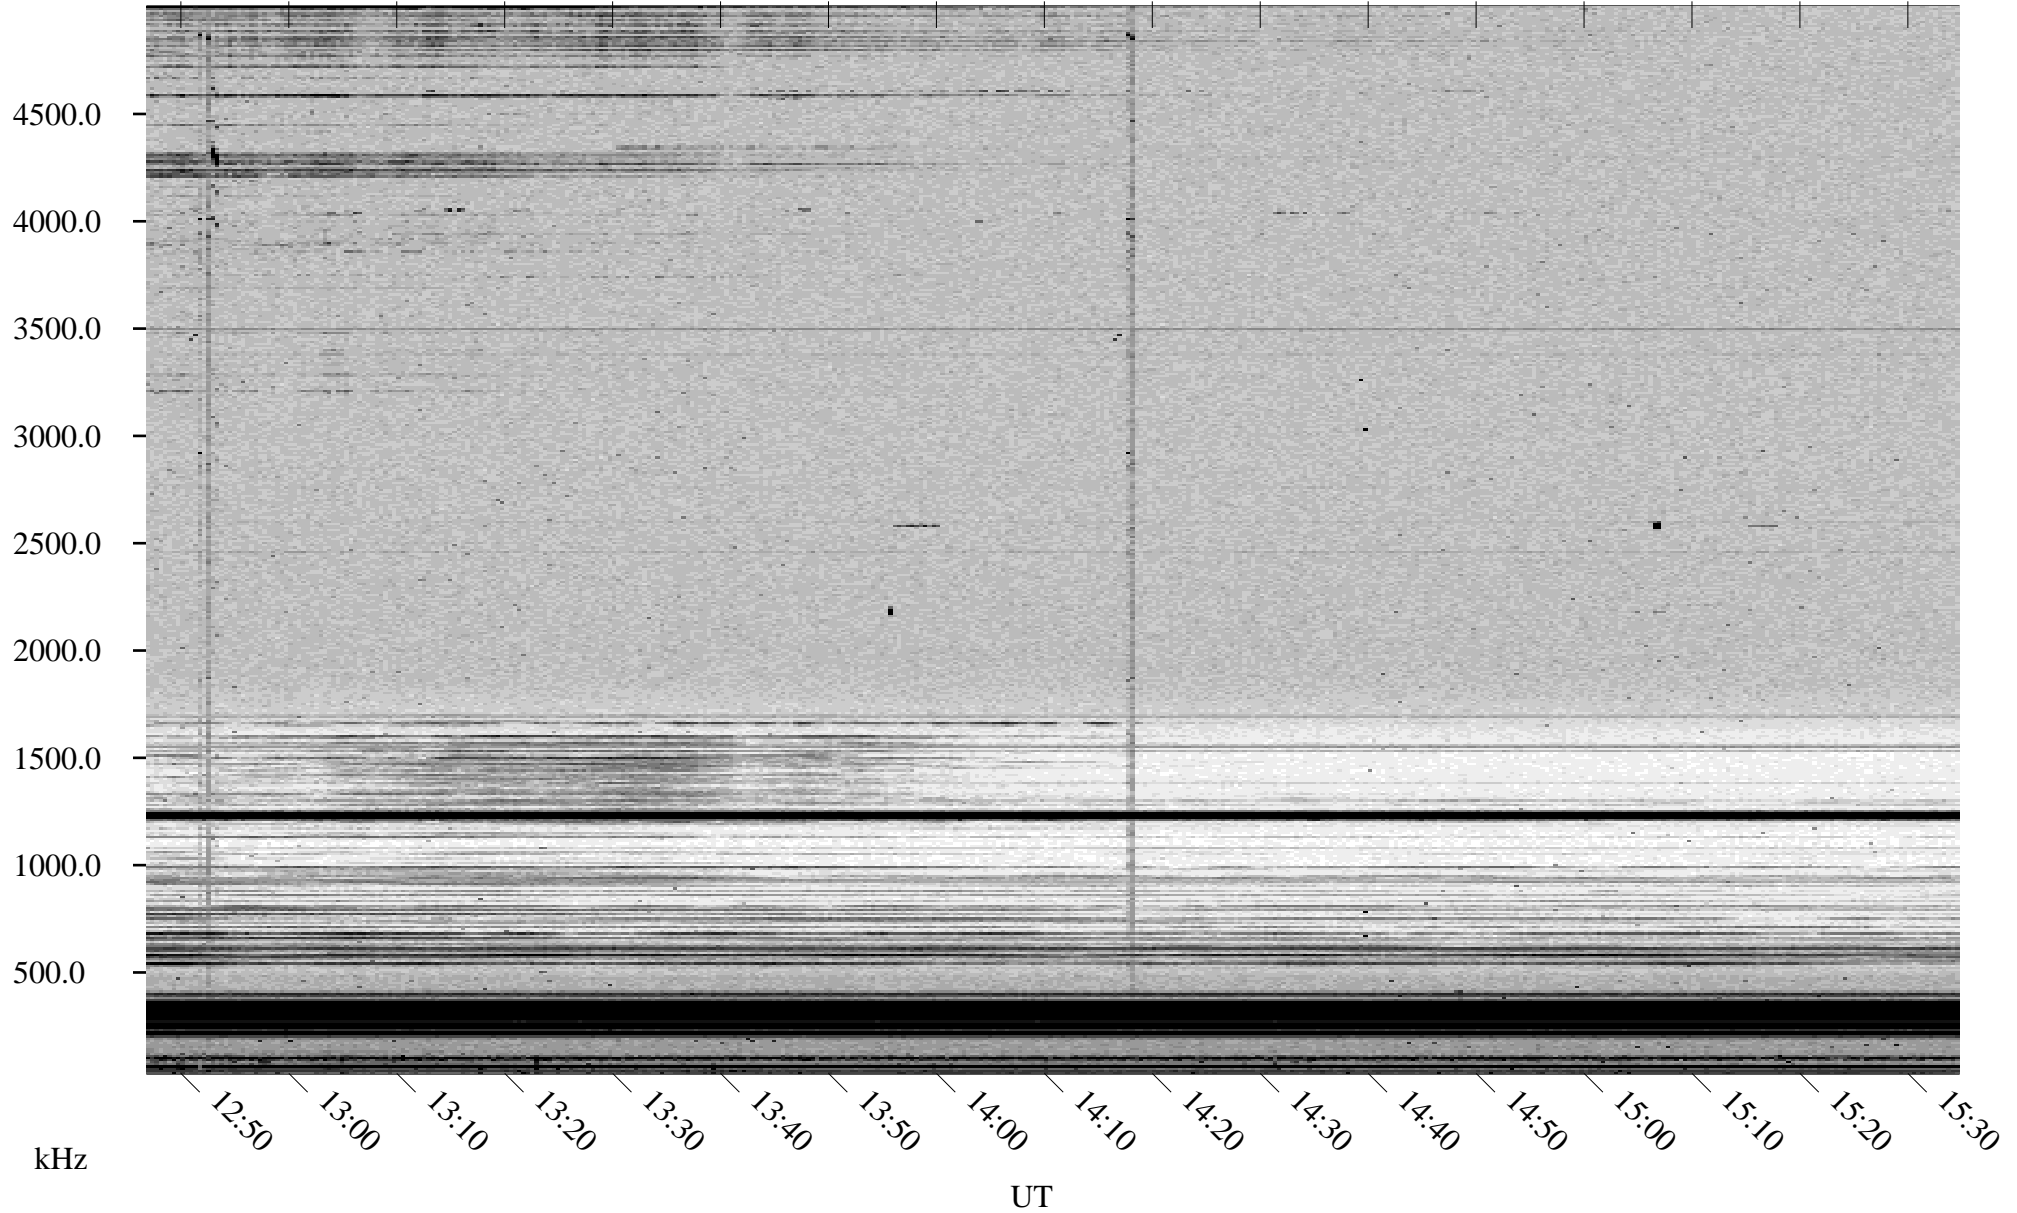

10/17/2000 Churchill, MTB

Linear Scale Black = 161 White = 15

ch002911.r00m max_12

Page 1

10/17/2000 Churchill, MTB

Linear Scale Black = 161 White = 15

ch002911.r00m max_12

Page 2

10/18/2000 Churchill, MTB

Linear Scale Black = 161 White = 15

ch002911.r00m max_12

Page 3

10/18/2000 Churchill, MTB

Linear Scale Black = 161 White = 15

ch002911.r00m max_12

Page 4

10/18/2000 Churchill, MTB

Linear Scale Black = 161 White = 15

ch002911.r00m max_12

Page 5

10/18/2000 Churchill, MTB

Linear Scale Black = 161 White = 15

ch002911.r00m max_12

Page 6

10/18/2000 Churchill, MTB

Linear Scale Black = 161 White = 15

ch002911.r00m max_12

Page 7

10/18/2000 Churchill, MTB

Linear Scale Black = 161 White = 15

ch002911.r00m max_12