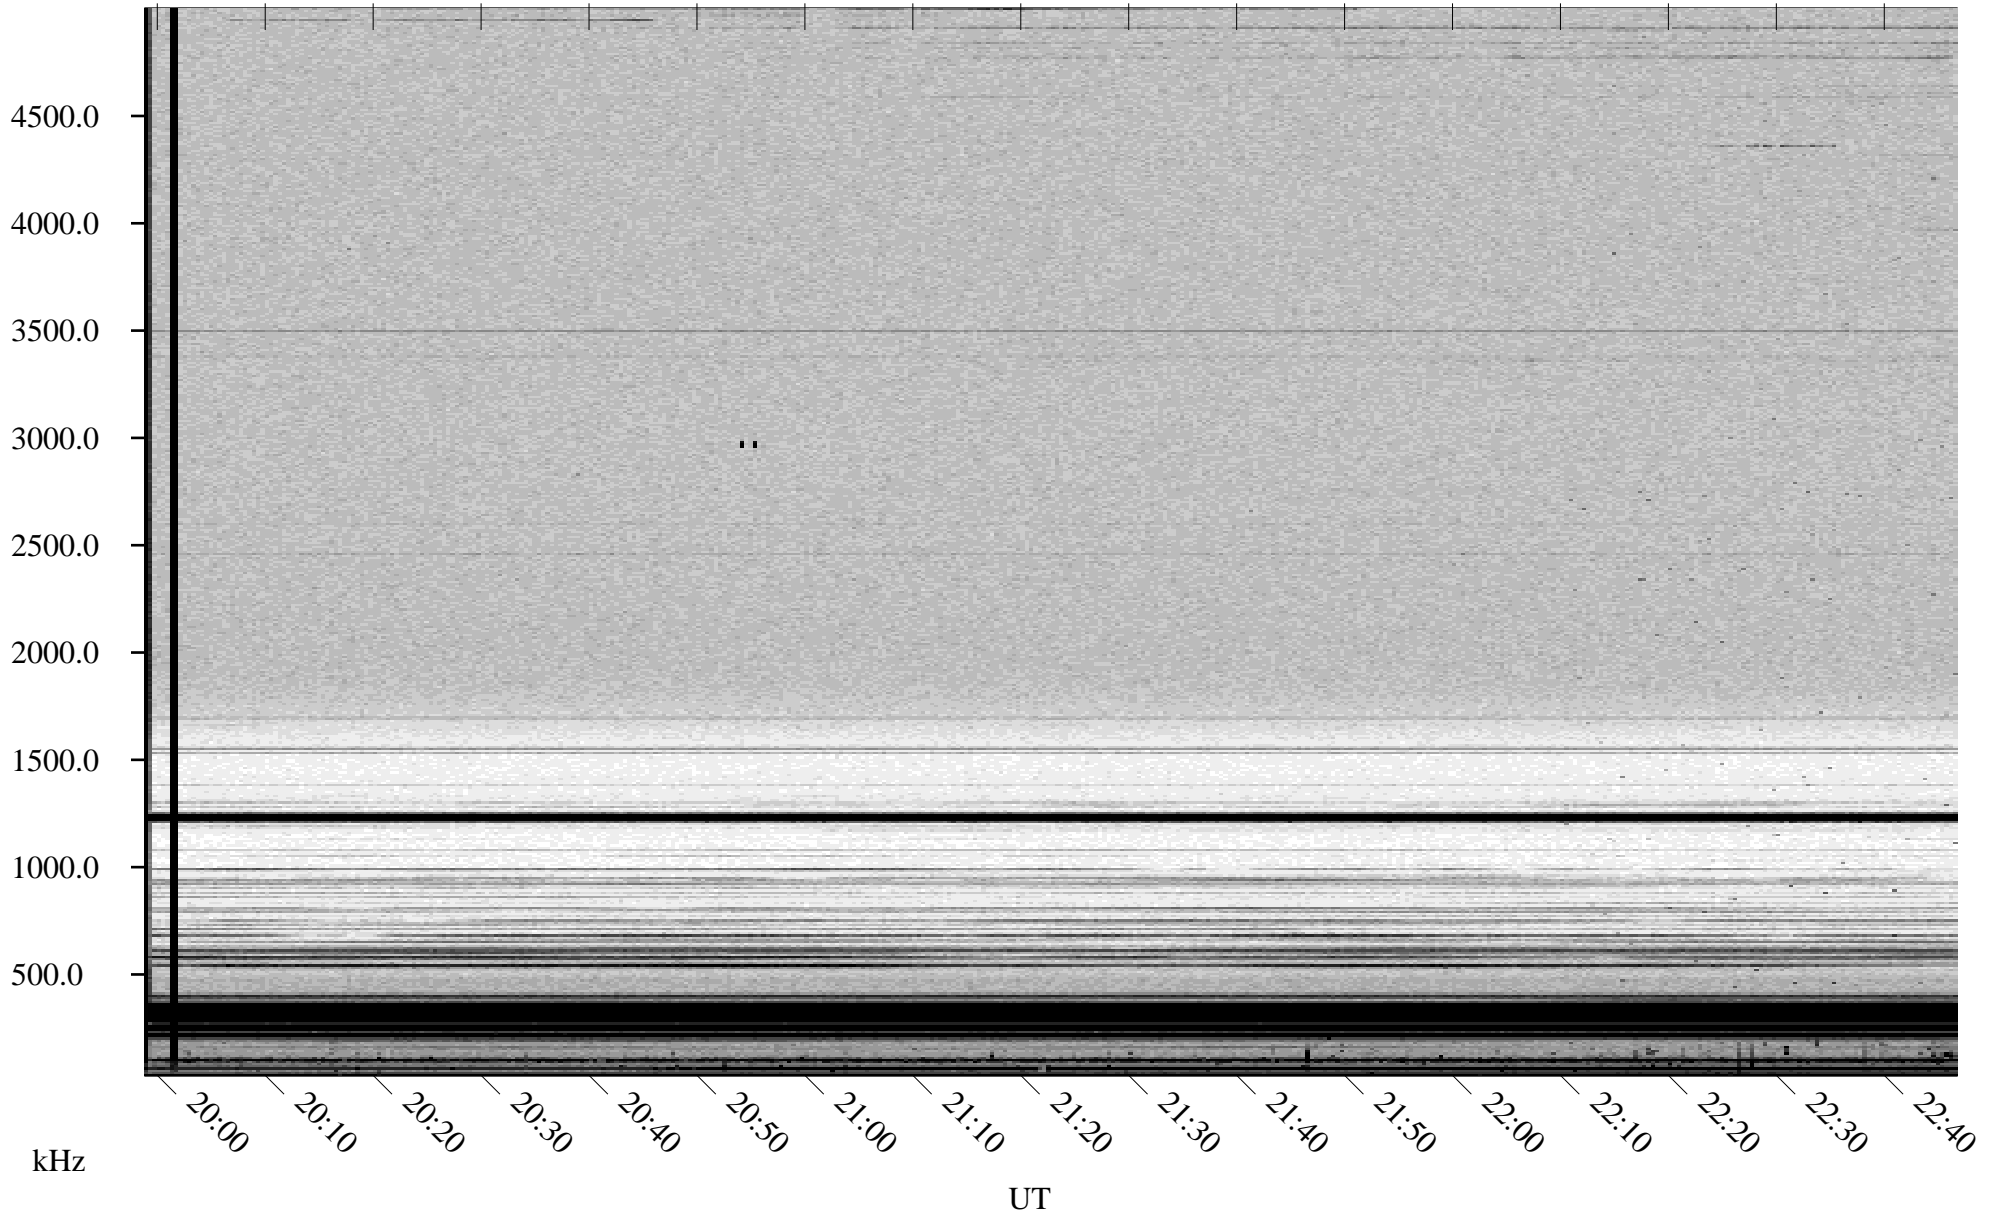

10/17/2000 Churchill, MTB

Linear Scale Black = 161 White = 15

ch002911.r00m max_12

Page 1

10/17/2000 Churchill, MTB

Linear Scale Black = 161 White = 15

ch002911.r00m max_12

Page 2

10/18/2000 Churchill, MTB

Linear Scale Black = 161 White = 15

ch002911.r00m max_12

Page 3

10/18/2000 Churchill, MTB

Linear Scale Black = 161 White = 15

ch002911.r00m max_12

Page 4

10/18/2000 Churchill, MTB

Linear Scale Black = 161 White = 15

ch002911.r00m max_12

Page 5

10/18/2000 Churchill, MTB

Linear Scale Black = 161 White = 15

ch002911.r00m max_12

Page 6

10/18/2000 Churchill, MTB

Linear Scale Black = 161 White = 15

ch002911.r00m max_12

Page 7

10/18/2000 Churchill, MTB

Linear Scale Black = 161 White = 15

ch002911.r00m max_12