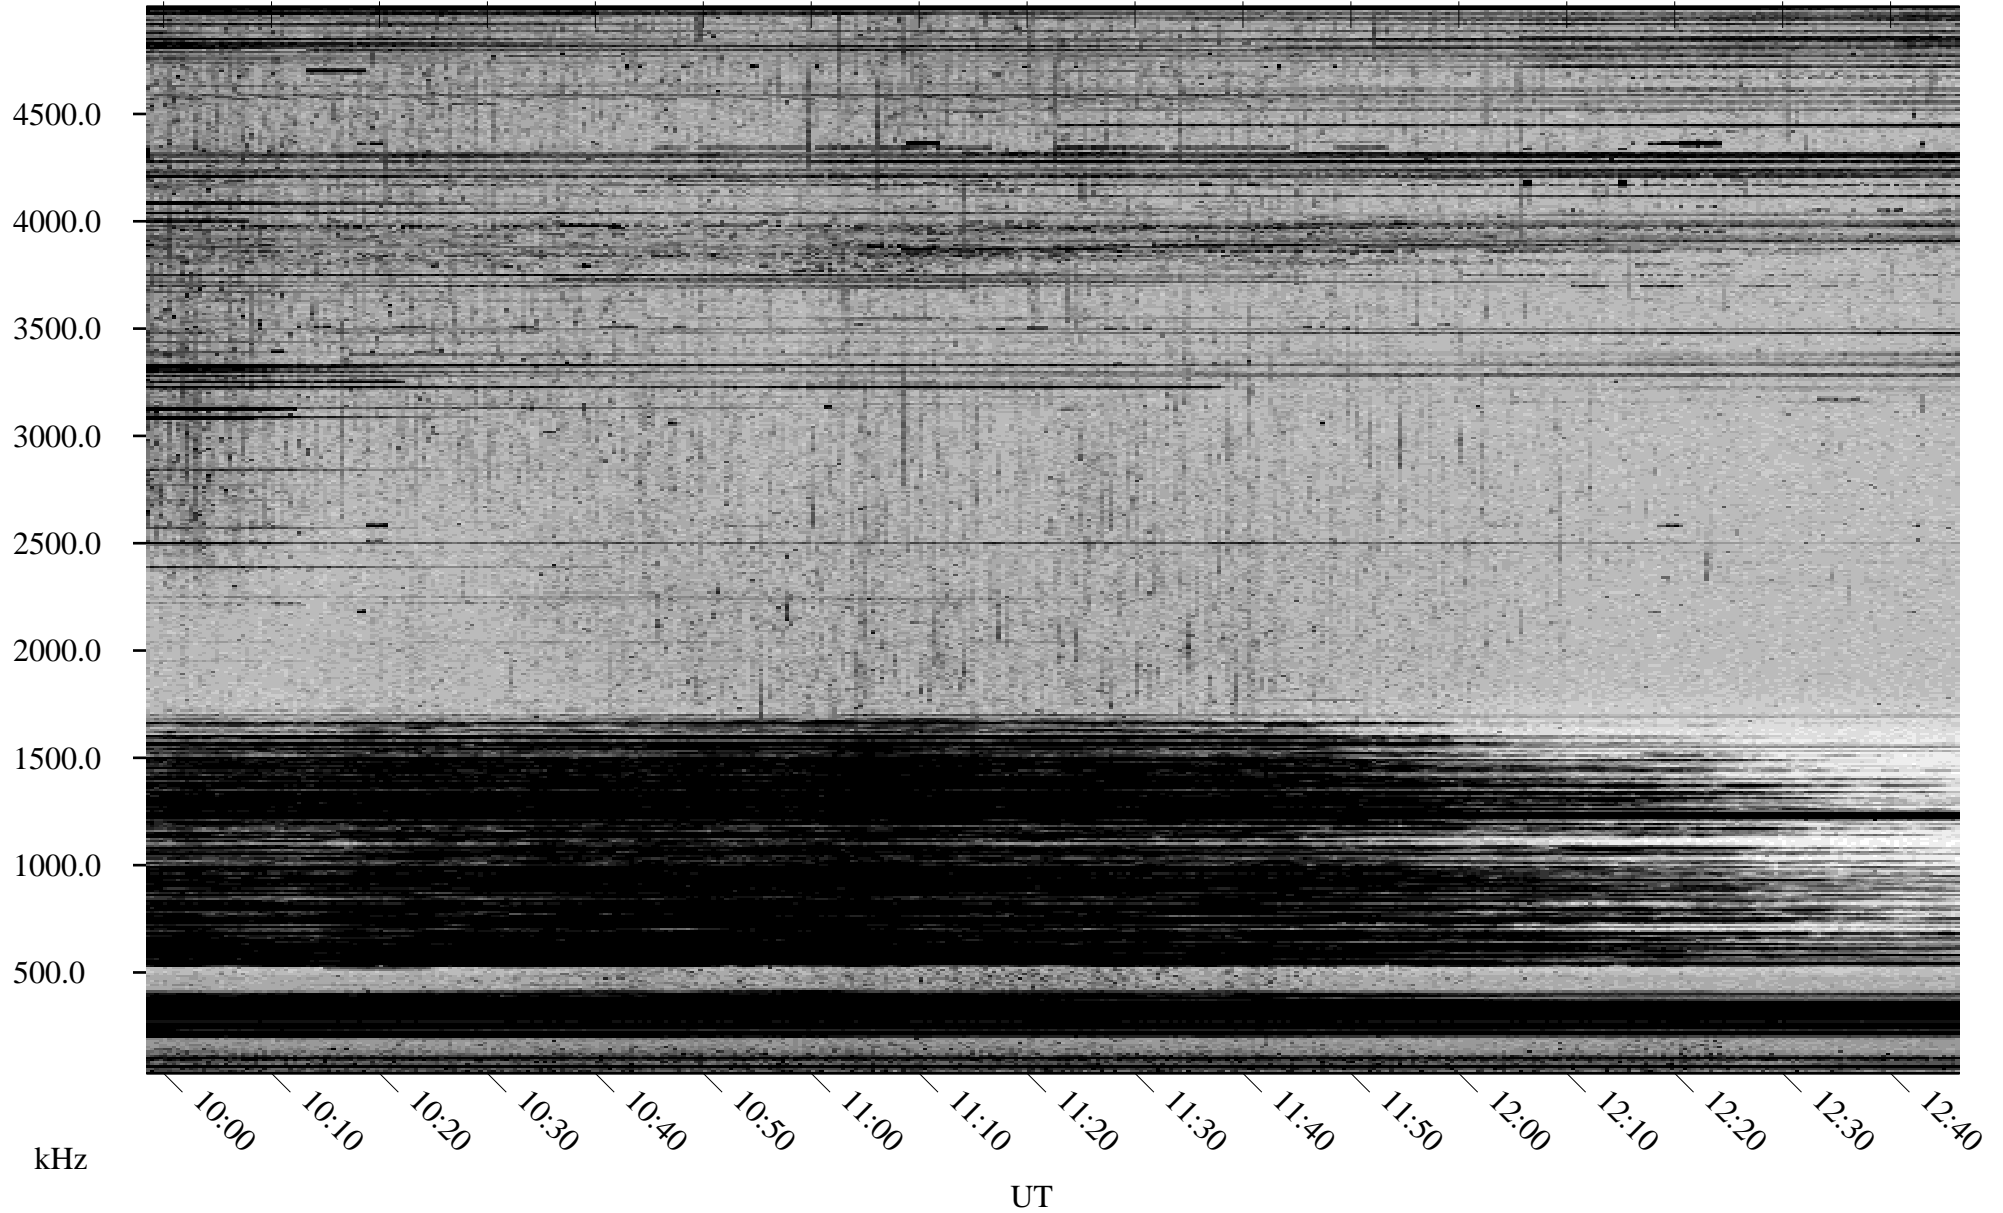

10/20/2000 Churchill, MTB

Linear Scale Black = 161 White = 15

ch00294l.r00m max_12

Page 1

10/20/2000 Churchill, MTB

Linear Scale Black = 161 White = 15

ch00294l.r00m max_12

Page 2

10/21/2000 Churchill, MTB

Linear Scale Black = 161 White = 15

ch00294l.r00m max_12

Page 3

10/21/2000 Churchill, MTB

Linear Scale Black = 161 White = 15

ch00294l.r00m max_12

Page 4

10/21/2000 Churchill, MTB

Linear Scale Black = 161 White = 15

ch00294l.r00m max_12

Page 5

10/21/2000 Churchill, MTB

Linear Scale Black = 161 White = 15

ch00294l.r00m max_12

Page 6

10/21/2000 Churchill, MTB

Linear Scale Black = 161 White = 15

ch00294l.r00m max_12

Page 7

10/21/2000 Churchill, MTB

Linear Scale Black = 161 White = 15

ch00294l.r00m max_12