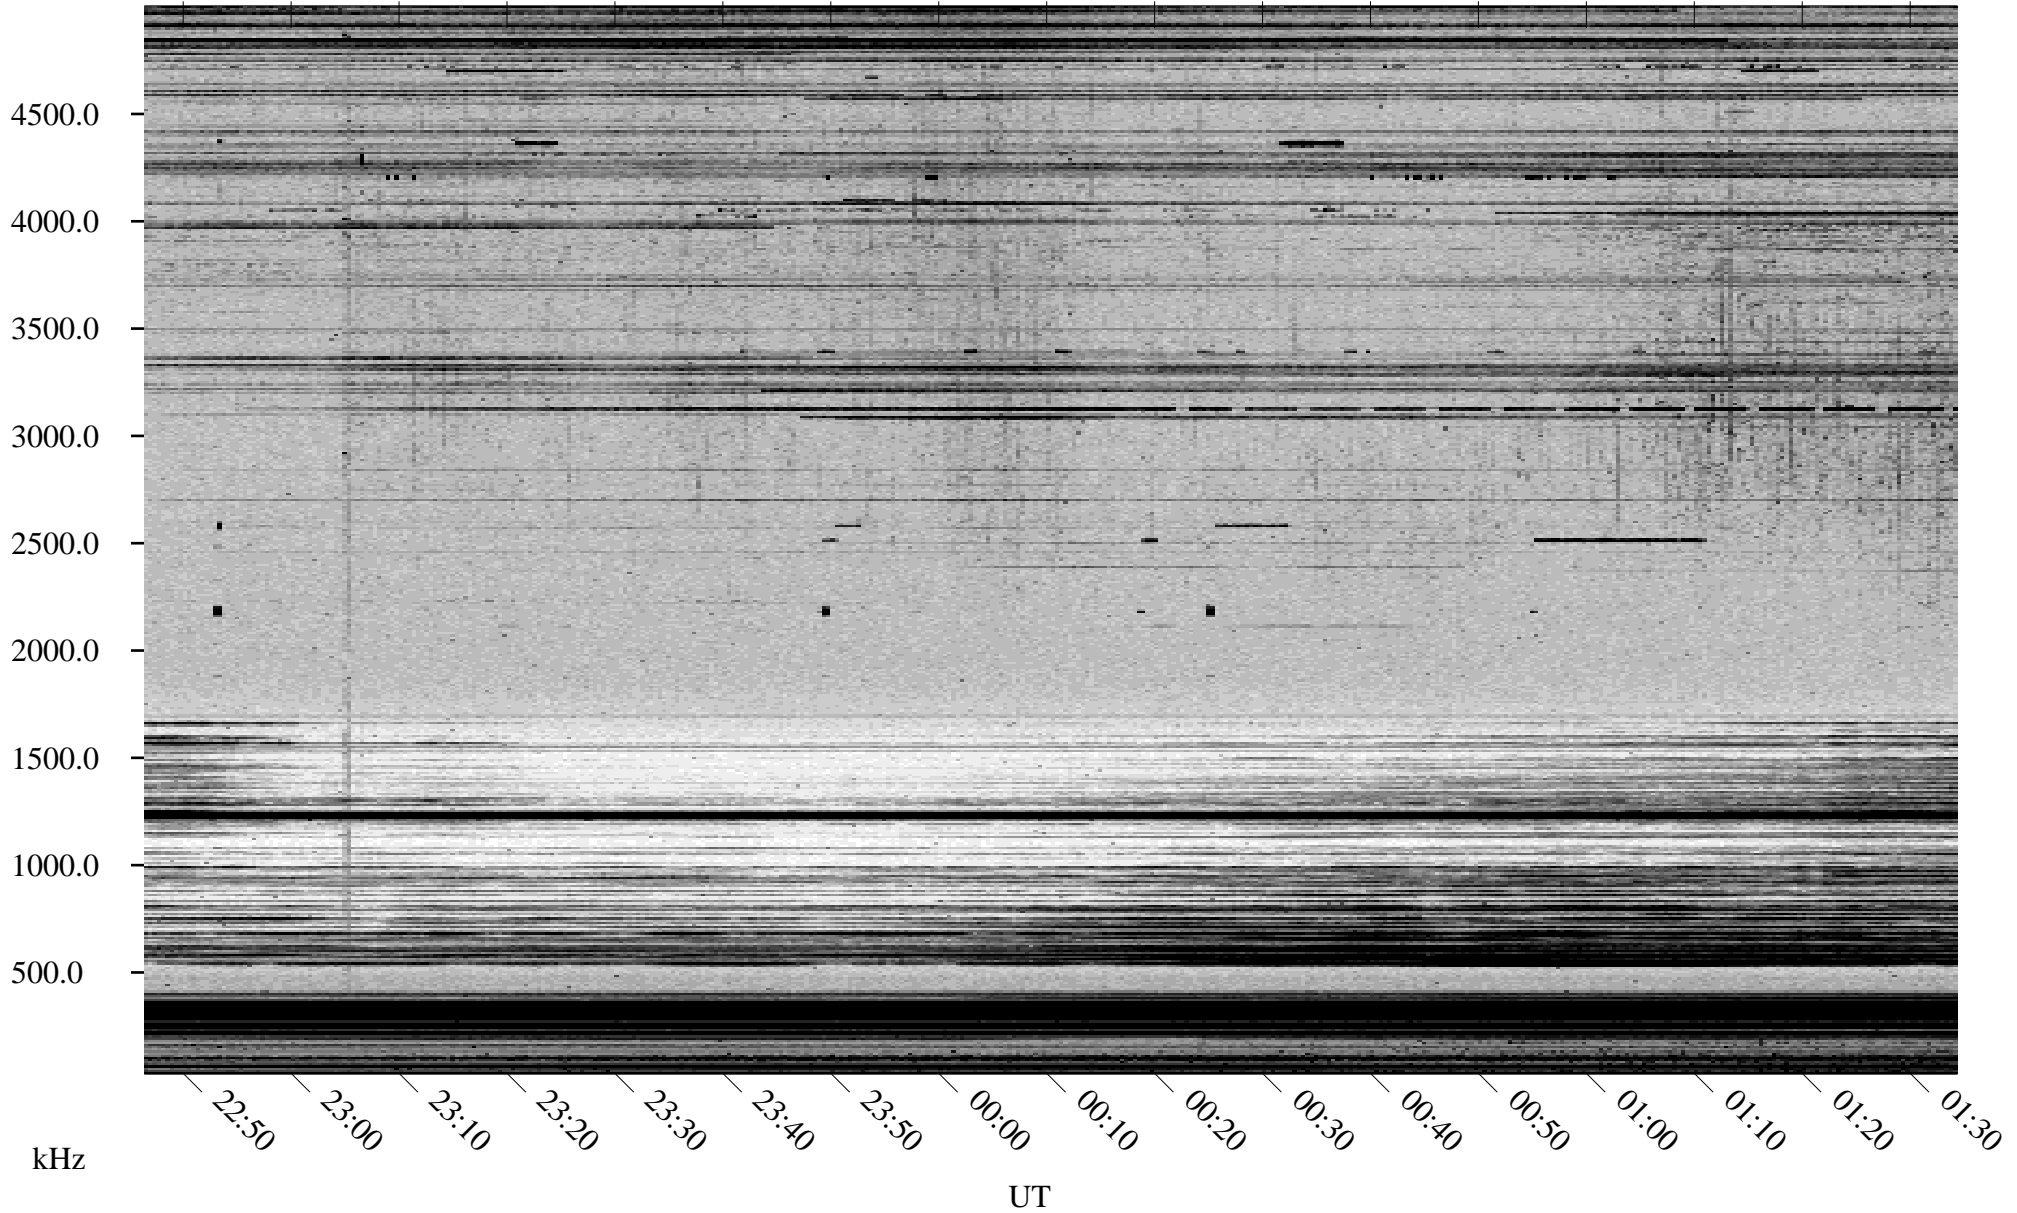

10/20/2000 Churchill, MTB

Linear Scale Black = 161 White = 15

ch00294l.r00m max_12

Page 1

10/20/2000 Churchill, MTB

Linear Scale Black = 161 White = 15

ch00294l.r00m max_12

Page 2

10/21/2000 Churchill, MTB

Linear Scale Black = 161 White = 15

ch00294l.r00m max_12

Page 3

10/21/2000 Churchill, MTB

Linear Scale Black = 161 White = 15

ch00294l.r00m max_12

Page 4

10/21/2000 Churchill, MTB

Linear Scale Black = 161 White = 15

ch00294l.r00m max_12

Page 5

10/21/2000 Churchill, MTB

Linear Scale Black = 161 White = 15

ch00294l.r00m max_12

Page 6

10/21/2000 Churchill, MTB

Linear Scale Black = 161 White = 15

ch00294l.r00m max_12

Page 7

10/21/2000 Churchill, MTB

Linear Scale Black = 161 White = 15

ch00294l.r00m max_12