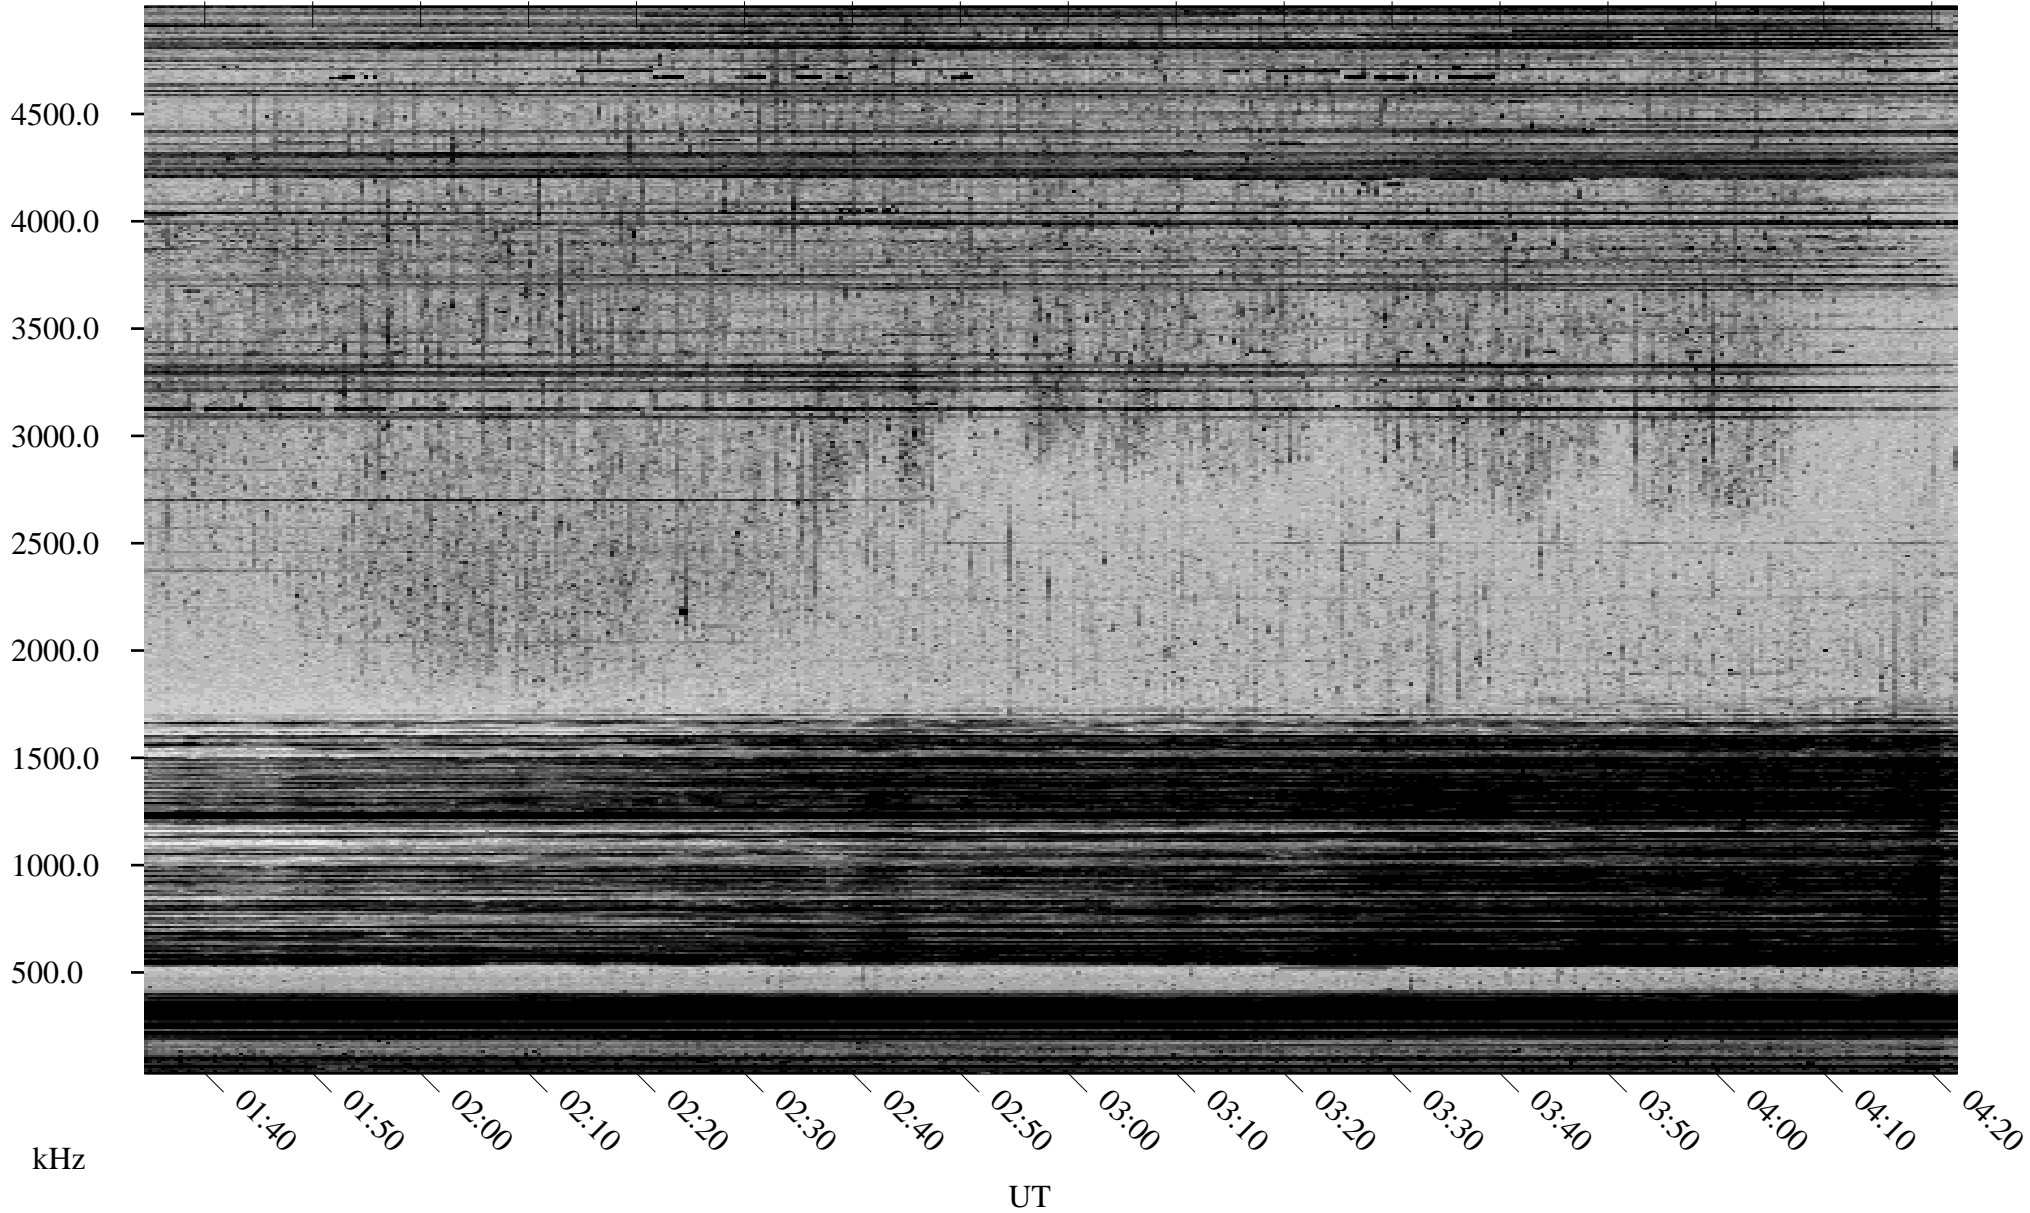

10/20/2000 Churchill, MTB

Linear Scale Black = 161 White = 15

ch00294l.r00m max_12

Page 1

10/20/2000 Churchill, MTB

Linear Scale Black = 161 White = 15

ch00294l.r00m max_12

Page 2

10/21/2000 Churchill, MTB

Linear Scale Black = 161 White = 15

ch00294l.r00m max_12

Page 3

10/21/2000 Churchill, MTB

Linear Scale Black = 161 White = 15

ch00294l.r00m max_12

Page 4

10/21/2000 Churchill, MTB

Linear Scale Black = 161 White = 15

ch00294l.r00m max_12

Page 5

10/21/2000 Churchill, MTB

Linear Scale Black = 161 White = 15

ch00294l.r00m max_12

Page 6

10/21/2000 Churchill, MTB

Linear Scale Black = 161 White = 15

ch00294l.r00m max_12

Page 7

10/21/2000 Churchill, MTB

Linear Scale Black = 161 White = 15

ch00294l.r00m max_12