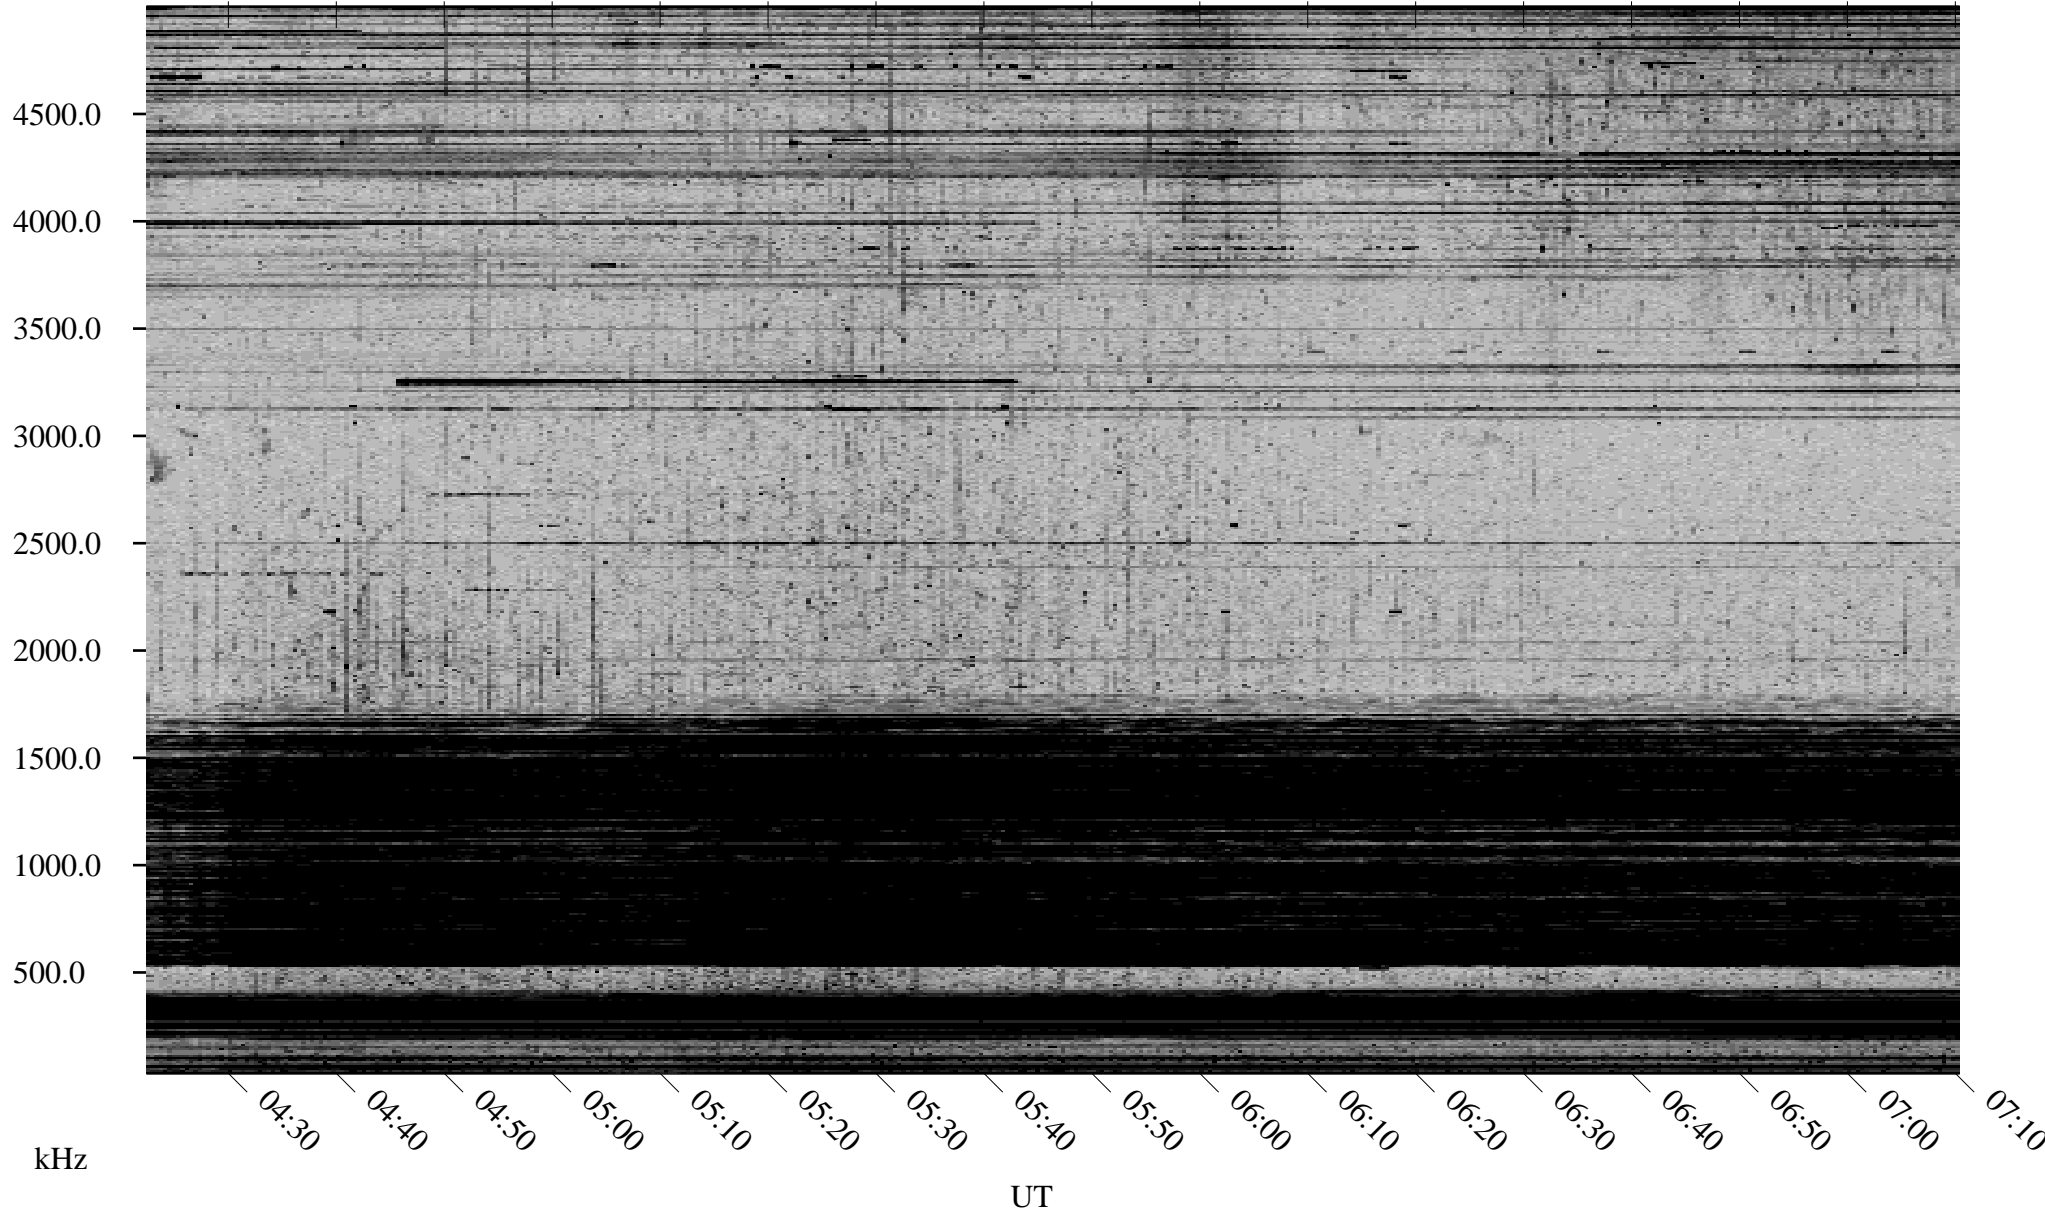

10/20/2000 Churchill, MTB

Linear Scale Black = 161 White = 15

ch00294l.r00m max_12

Page 1

10/20/2000 Churchill, MTB

Linear Scale Black = 161 White = 15

ch00294l.r00m max_12

Page 2

10/21/2000 Churchill, MTB

Linear Scale Black = 161 White = 15

ch00294l.r00m max_12

Page 3

10/21/2000 Churchill, MTB

Linear Scale Black = 161 White = 15

ch00294l.r00m max_12

Page 4

10/21/2000 Churchill, MTB

Linear Scale Black = 161 White = 15

ch00294l.r00m max_12

Page 5

10/21/2000 Churchill, MTB

Linear Scale Black = 161 White = 15

ch00294l.r00m max_12

Page 6

10/21/2000 Churchill, MTB

Linear Scale Black = 161 White = 15

ch00294l.r00m max_12

Page 7

10/21/2000 Churchill, MTB

Linear Scale Black = 161 White = 15

ch00294l.r00m max_12