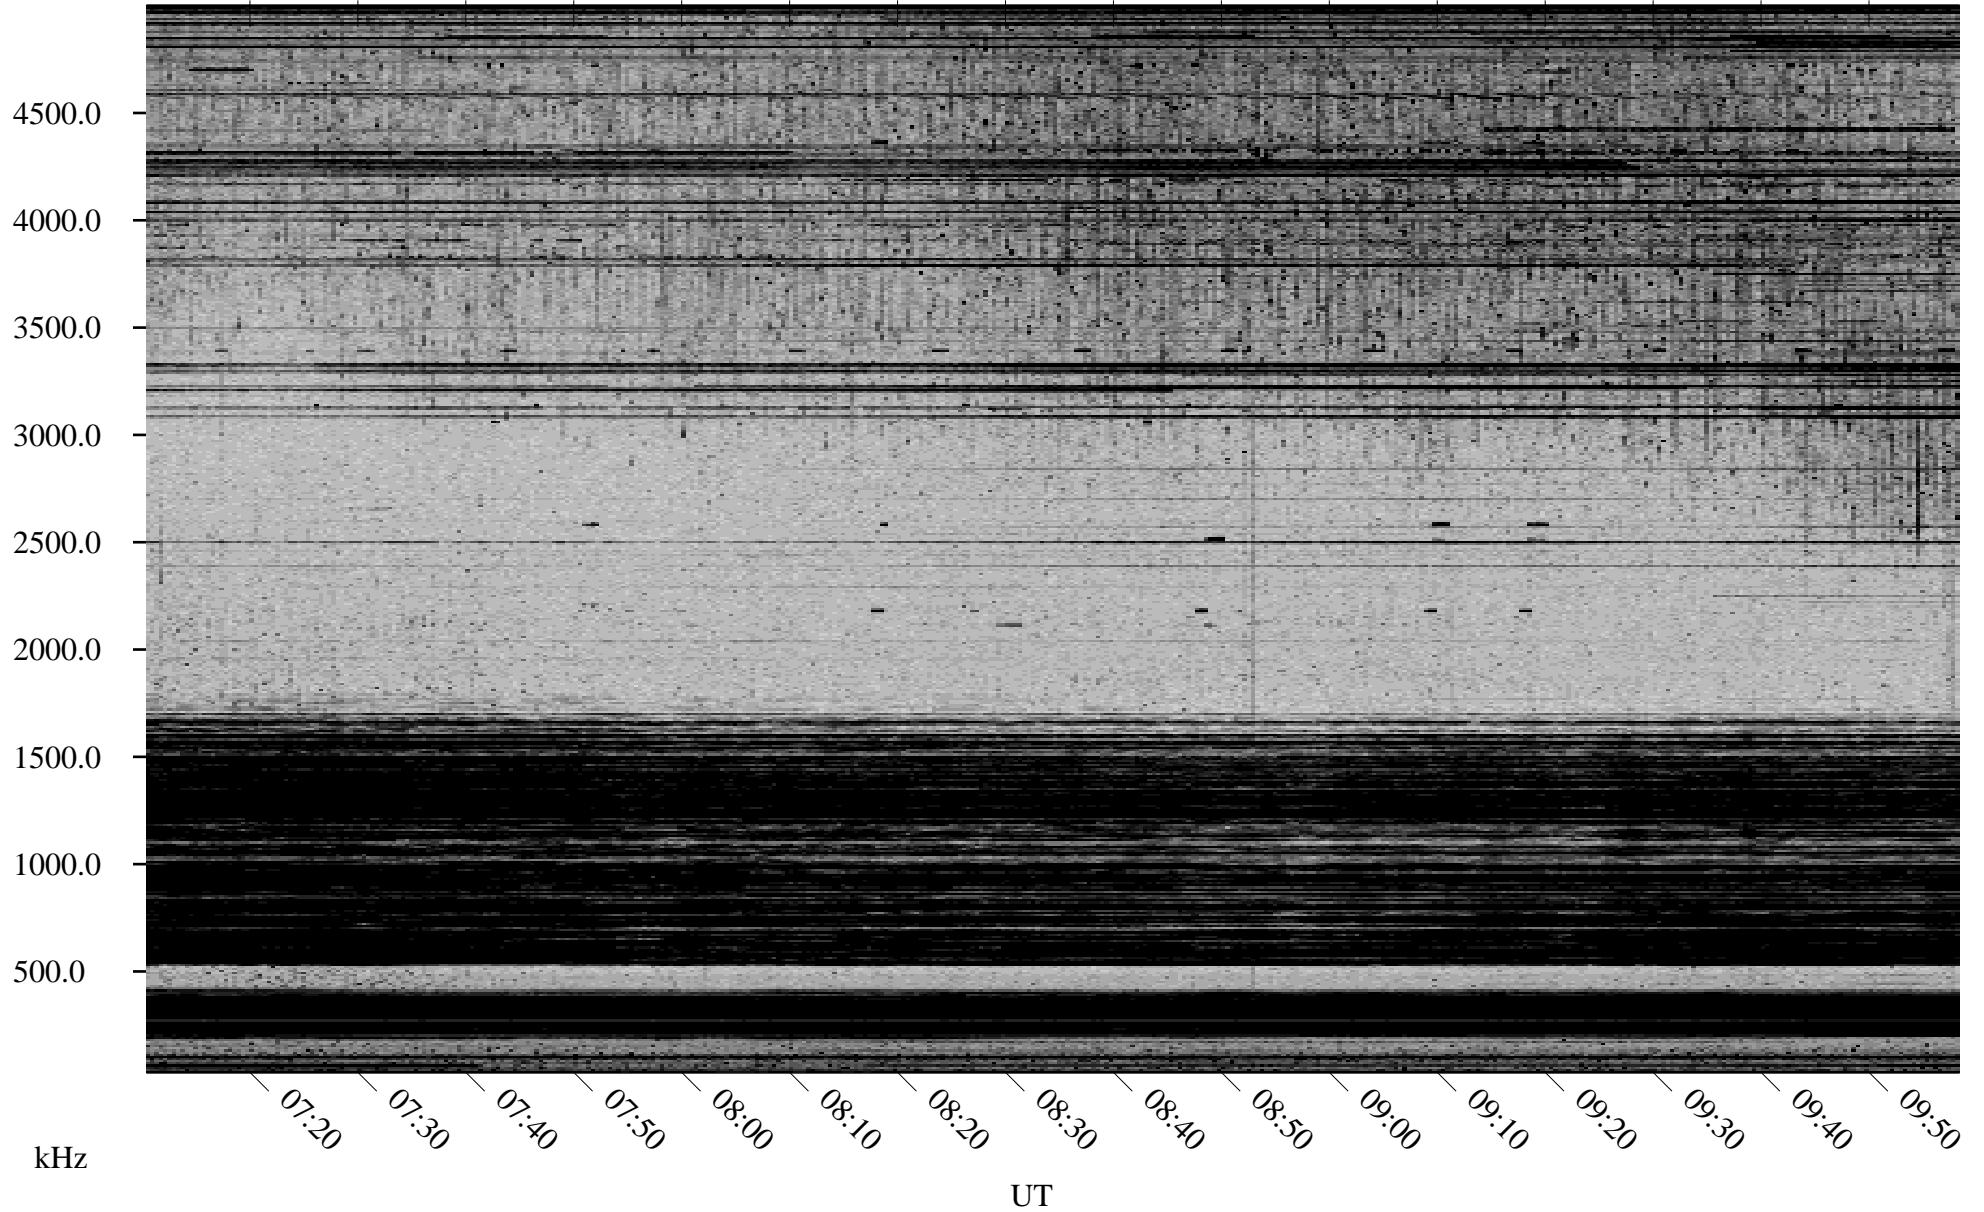

10/20/2000 Churchill, MTB

Linear Scale Black = 161 White = 15

ch00294l.r00m max_12

Page 1

10/20/2000 Churchill, MTB

Linear Scale Black = 161 White = 15

ch00294l.r00m max_12

Page 2

10/21/2000 Churchill, MTB

Linear Scale Black = 161 White = 15

ch00294l.r00m max_12

Page 3

10/21/2000 Churchill, MTB

Linear Scale Black = 161 White = 15

ch00294l.r00m max_12

Page 4

10/21/2000 Churchill, MTB

Linear Scale Black = 161 White = 15

ch00294l.r00m max_12

Page 5

10/21/2000 Churchill, MTB

Linear Scale Black = 161 White = 15

ch00294l.r00m max_12

Page 6

10/21/2000 Churchill, MTB

Linear Scale Black = 161 White = 15

ch00294l.r00m max_12

Page 7

10/21/2000 Churchill, MTB

Linear Scale Black = 161 White = 15

ch00294l.r00m max_12