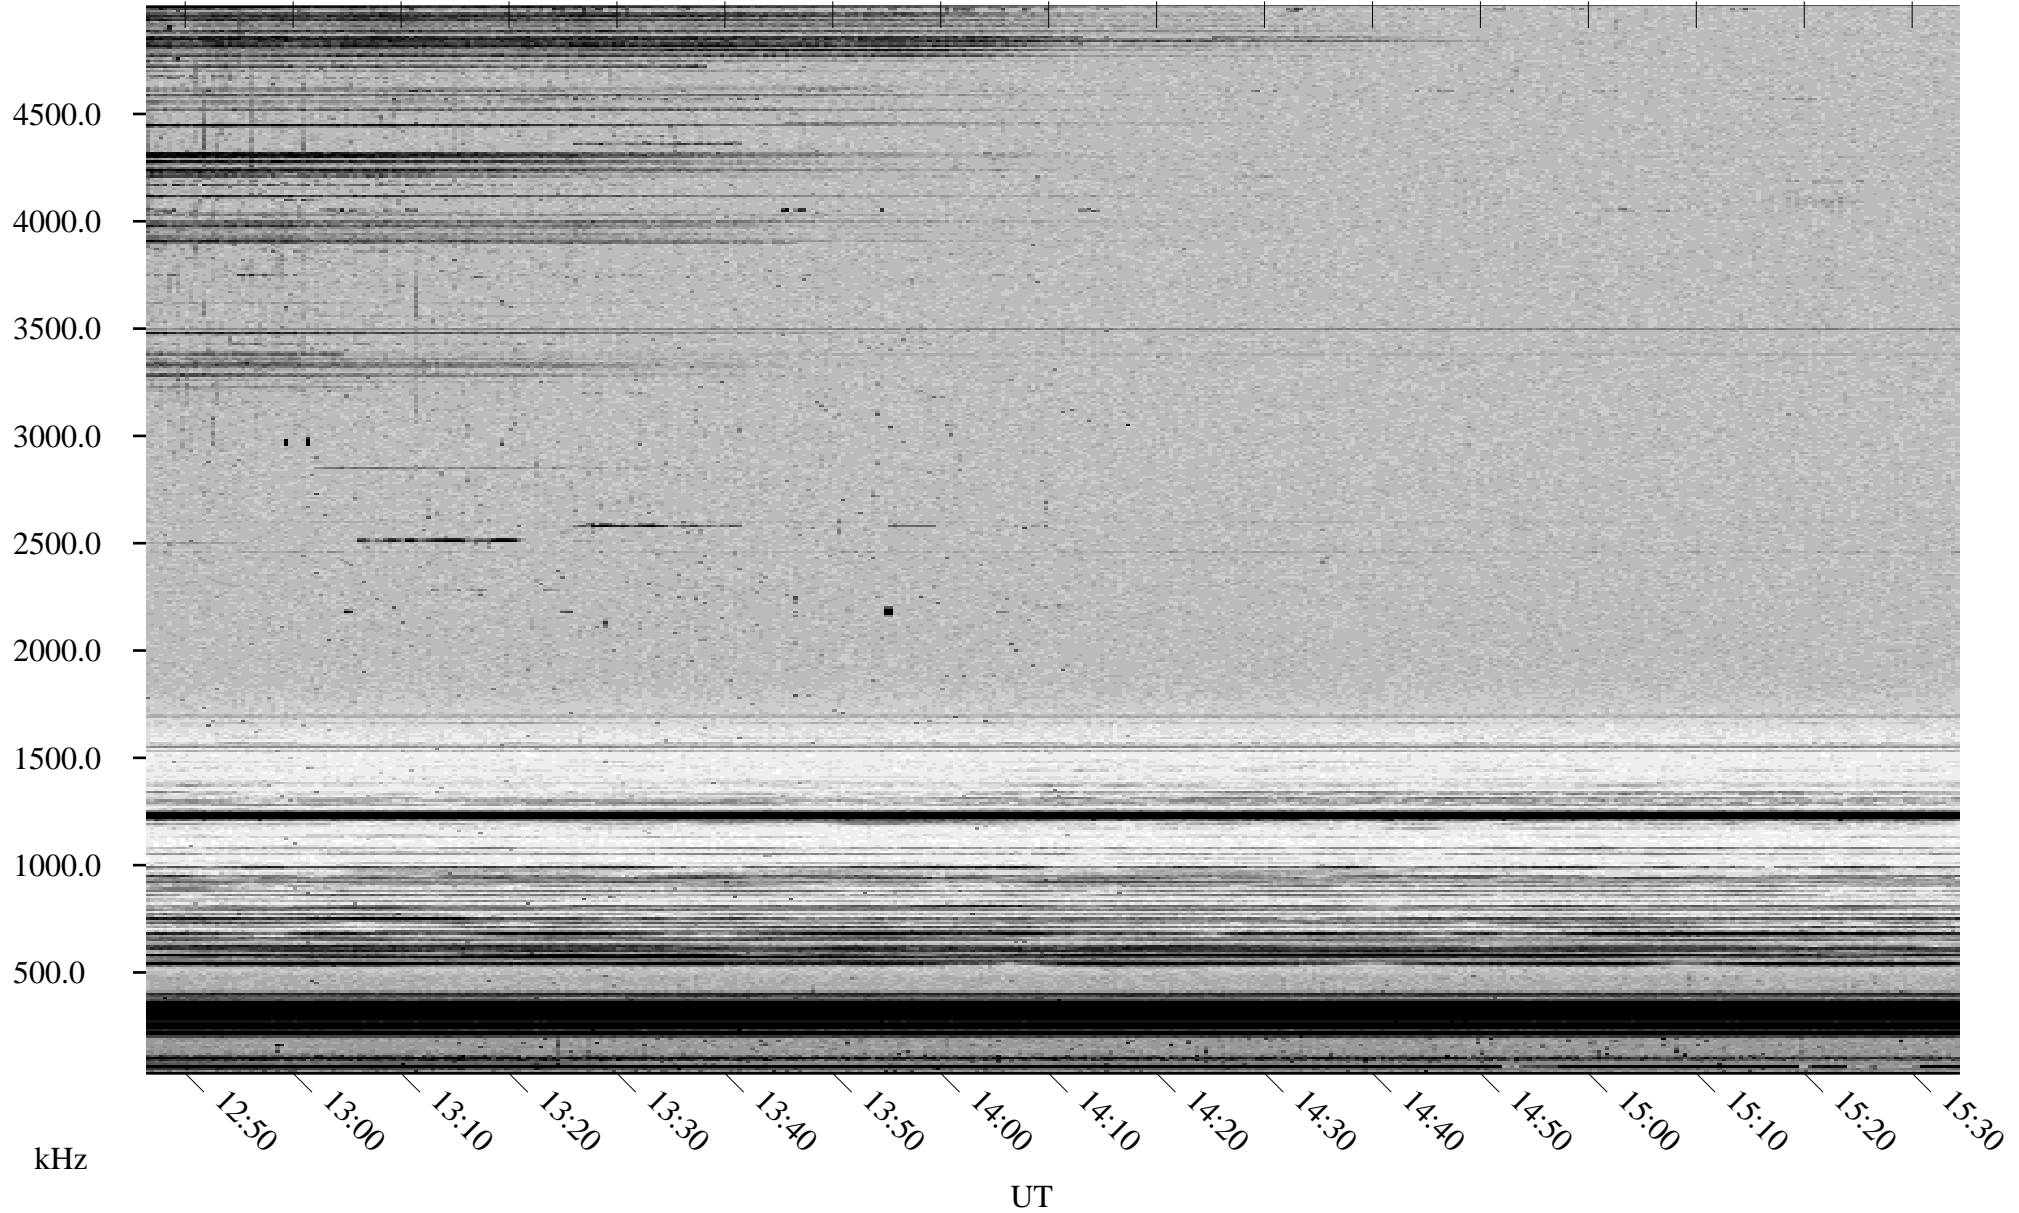

10/20/2000 Churchill, MTB

Linear Scale Black = 161 White = 15

ch00294l.r00m max_12

Page 1

10/20/2000 Churchill, MTB

Linear Scale Black = 161 White = 15

ch00294l.r00m max_12

Page 2

10/21/2000 Churchill, MTB

Linear Scale Black = 161 White = 15

ch00294l.r00m max_12

Page 3

10/21/2000 Churchill, MTB

Linear Scale Black = 161 White = 15

ch00294l.r00m max_12

Page 4

10/21/2000 Churchill, MTB

Linear Scale Black = 161 White = 15

ch00294l.r00m max_12

Page 5

10/21/2000 Churchill, MTB

Linear Scale Black = 161 White = 15

ch00294l.r00m max_12

Page 6

10/21/2000 Churchill, MTB

Linear Scale Black = 161 White = 15

ch00294l.r00m max_12

Page 7

10/21/2000 Churchill, MTB

Linear Scale Black = 161 White = 15

ch00294l.r00m max_12