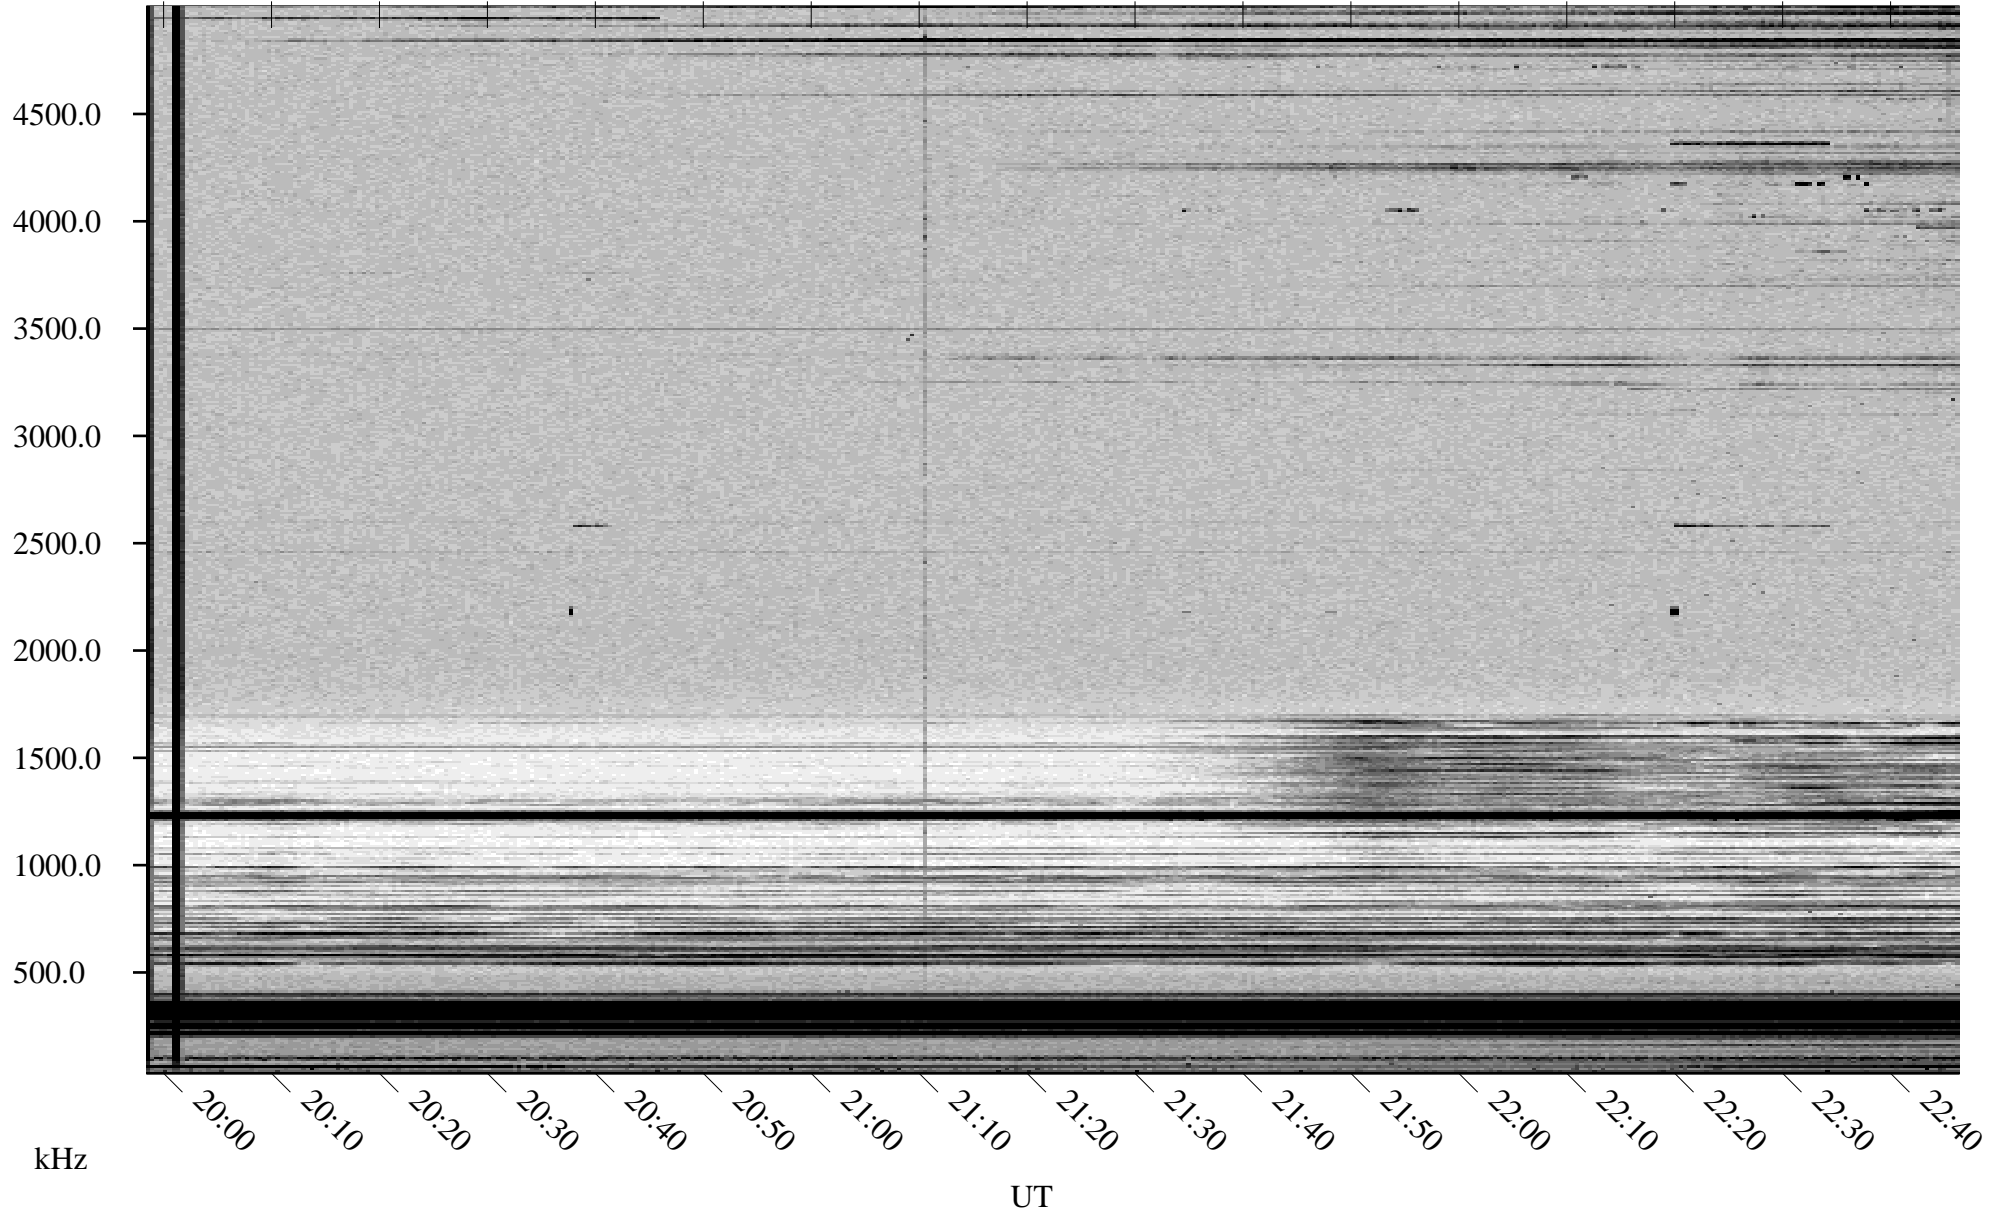

10/20/2000 Churchill, MTB

Linear Scale Black = 161 White = 15

ch00294l.r00m max_12

Page 1

10/20/2000 Churchill, MTB

Linear Scale Black = 161 White = 15

ch00294l.r00m max_12

Page 2

10/21/2000 Churchill, MTB

Linear Scale Black = 161 White = 15

ch00294l.r00m max_12

Page 3

10/21/2000 Churchill, MTB

Linear Scale Black = 161 White = 15

ch00294l.r00m max_12

Page 4

10/21/2000 Churchill, MTB

Linear Scale Black = 161 White = 15

ch00294l.r00m max_12

Page 5

10/21/2000 Churchill, MTB

Linear Scale Black = 161 White = 15

ch00294l.r00m max_12

Page 6

10/21/2000 Churchill, MTB

Linear Scale Black = 161 White = 15

ch00294l.r00m max_12

Page 7

10/21/2000 Churchill, MTB

Linear Scale Black = 161 White = 15

ch00294l.r00m max_12