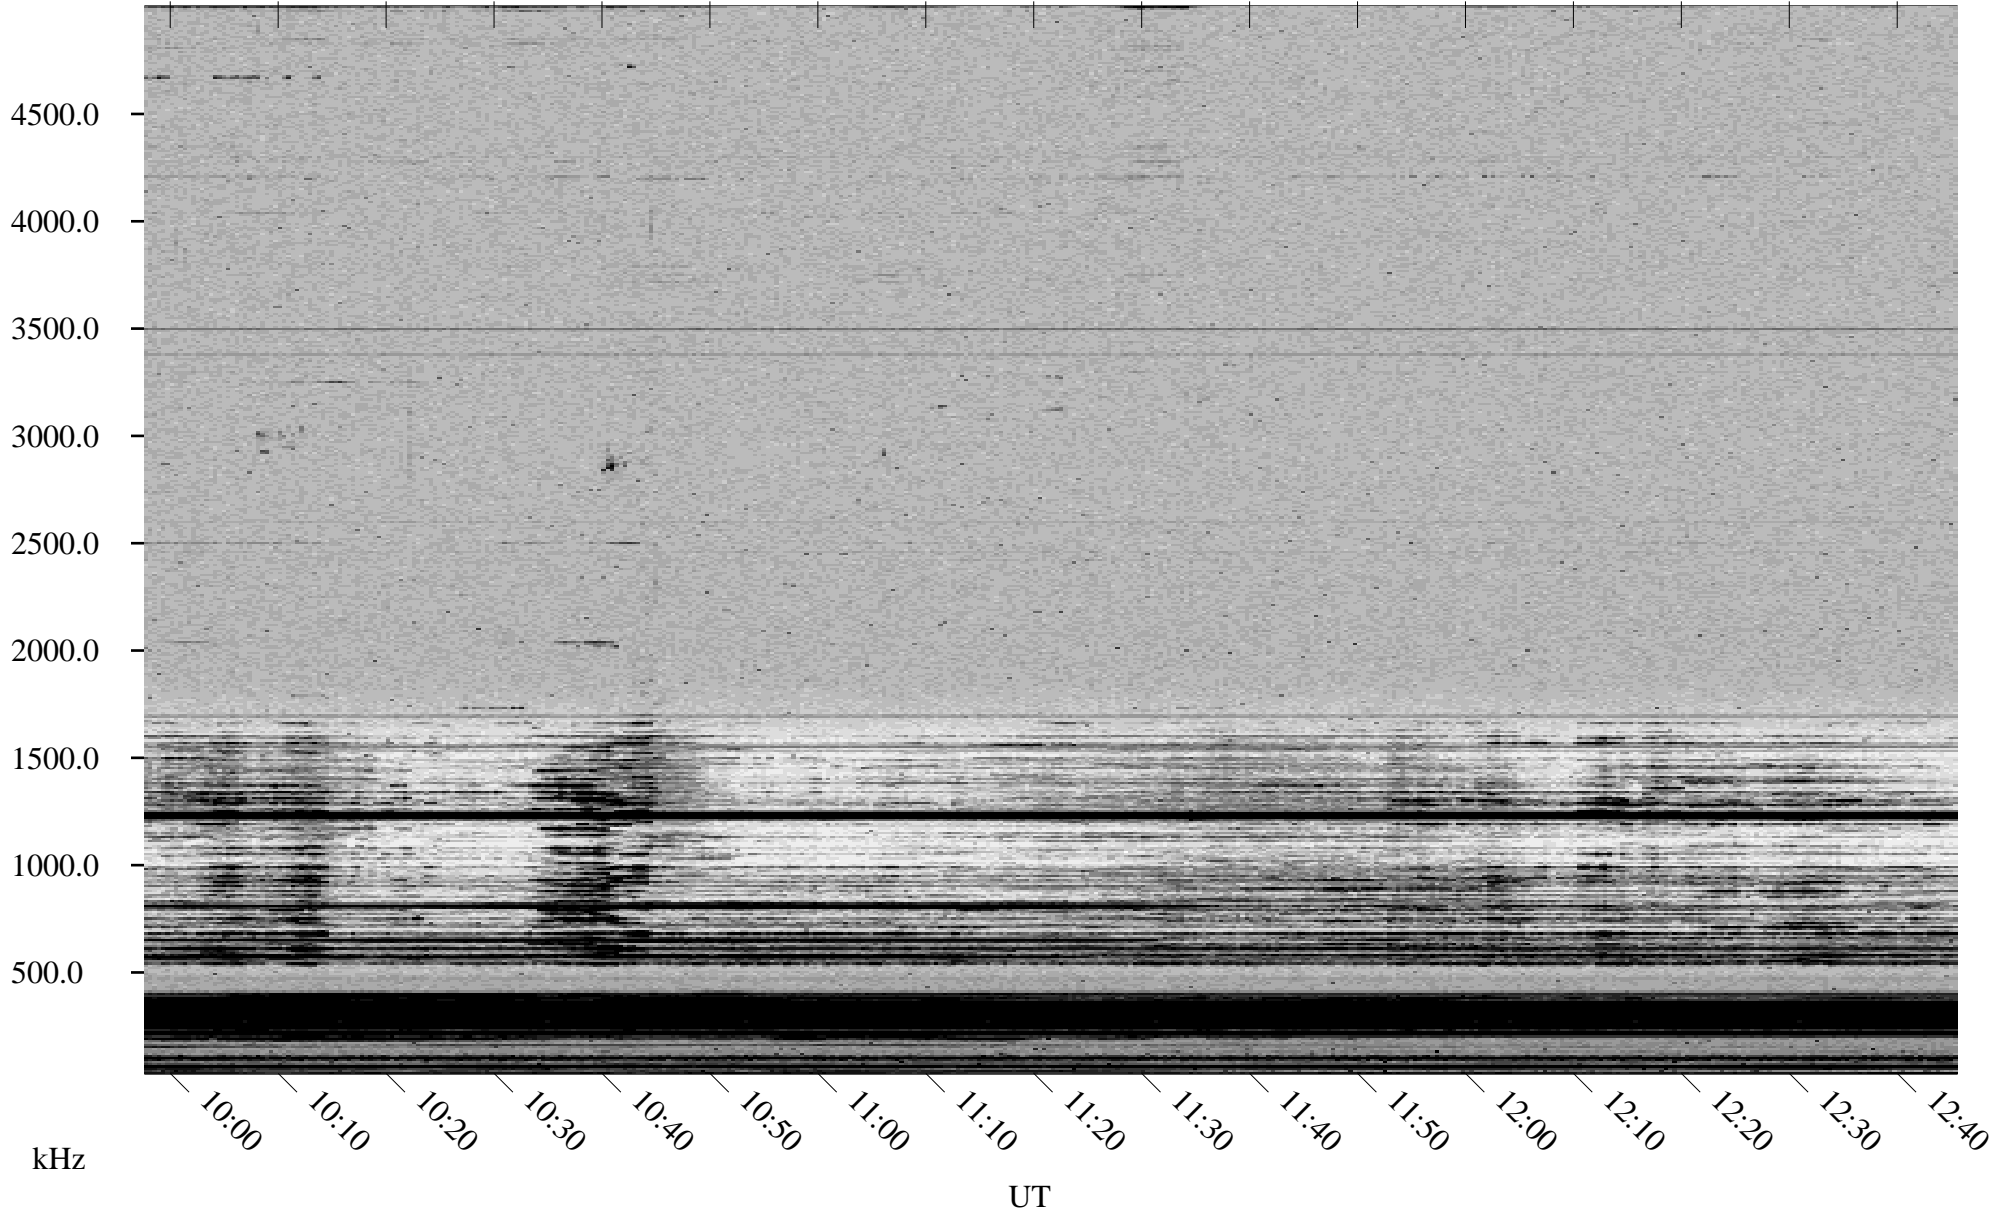

11/06/2000 Churchill, MTB

Linear Scale Black = 161 White = 15

ch003111.r00m max_12

Page 1

11/06/2000 Churchill, MTB

Linear Scale Black = 161 White = 15

ch003111.r00m max_12

Page 2

11/07/2000 Churchill, MTB

Linear Scale Black = 161 White = 15

ch00311l.r00m max_12

Page 3

11/07/2000 Churchill, MTB

Linear Scale Black = 161 White = 15

ch003111.r00m max_12

Page 4

11/07/2000 Churchill, MTB

Linear Scale Black = 161 White = 15

ch003111.r00m max_12

Page 5

11/07/2000 Churchill, MTB

Linear Scale Black = 161 White = 15

ch003111.r00m max_12

Page 6

11/07/2000 Churchill, MTB

Linear Scale Black = 161 White = 15

ch003111.r00m max_12

Page 7

11/07/2000 Churchill, MTB

Linear Scale Black = 161 White = 15

ch003111.r00m max_12