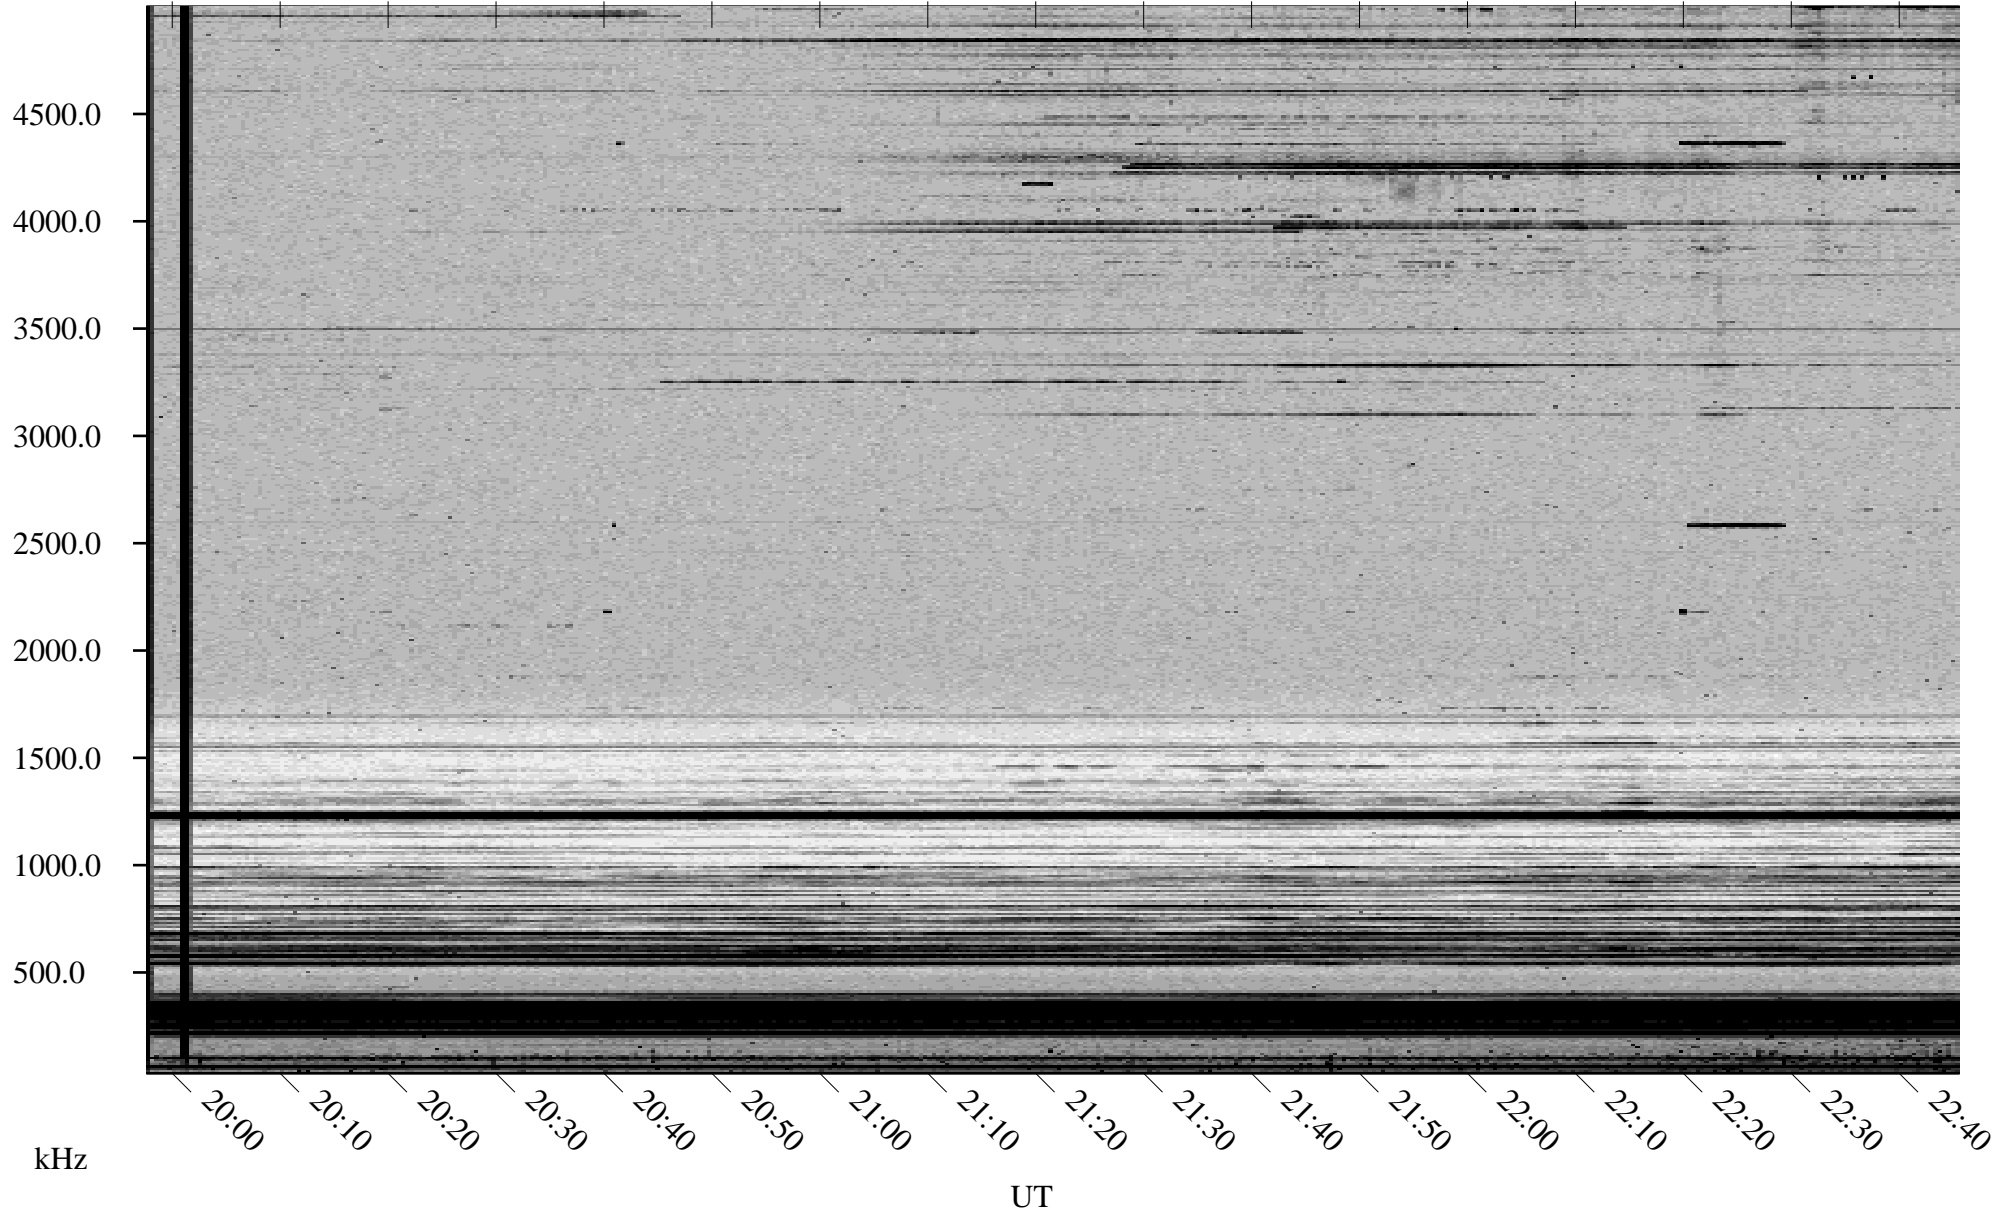

11/06/2000 Churchill, MTB

Linear Scale Black = 161 White = 15

ch003111.r00m max_12

Page 1

11/06/2000 Churchill, MTB

Linear Scale Black = 161 White = 15

ch003111.r00m max_12

Page 2

11/07/2000 Churchill, MTB

Linear Scale Black = 161 White = 15

ch00311l.r00m max_12

Page 3

11/07/2000 Churchill, MTB

Linear Scale Black = 161 White = 15

ch003111.r00m max_12

Page 4

11/07/2000 Churchill, MTB

Linear Scale Black = 161 White = 15

ch003111.r00m max_12

Page 5

11/07/2000 Churchill, MTB

Linear Scale Black = 161 White = 15

ch003111.r00m max_12

Page 6

11/07/2000 Churchill, MTB

Linear Scale Black = 161 White = 15

ch003111.r00m max_12

Page 7

11/07/2000 Churchill, MTB

Linear Scale Black = 161 White = 15

ch003111.r00m max_12