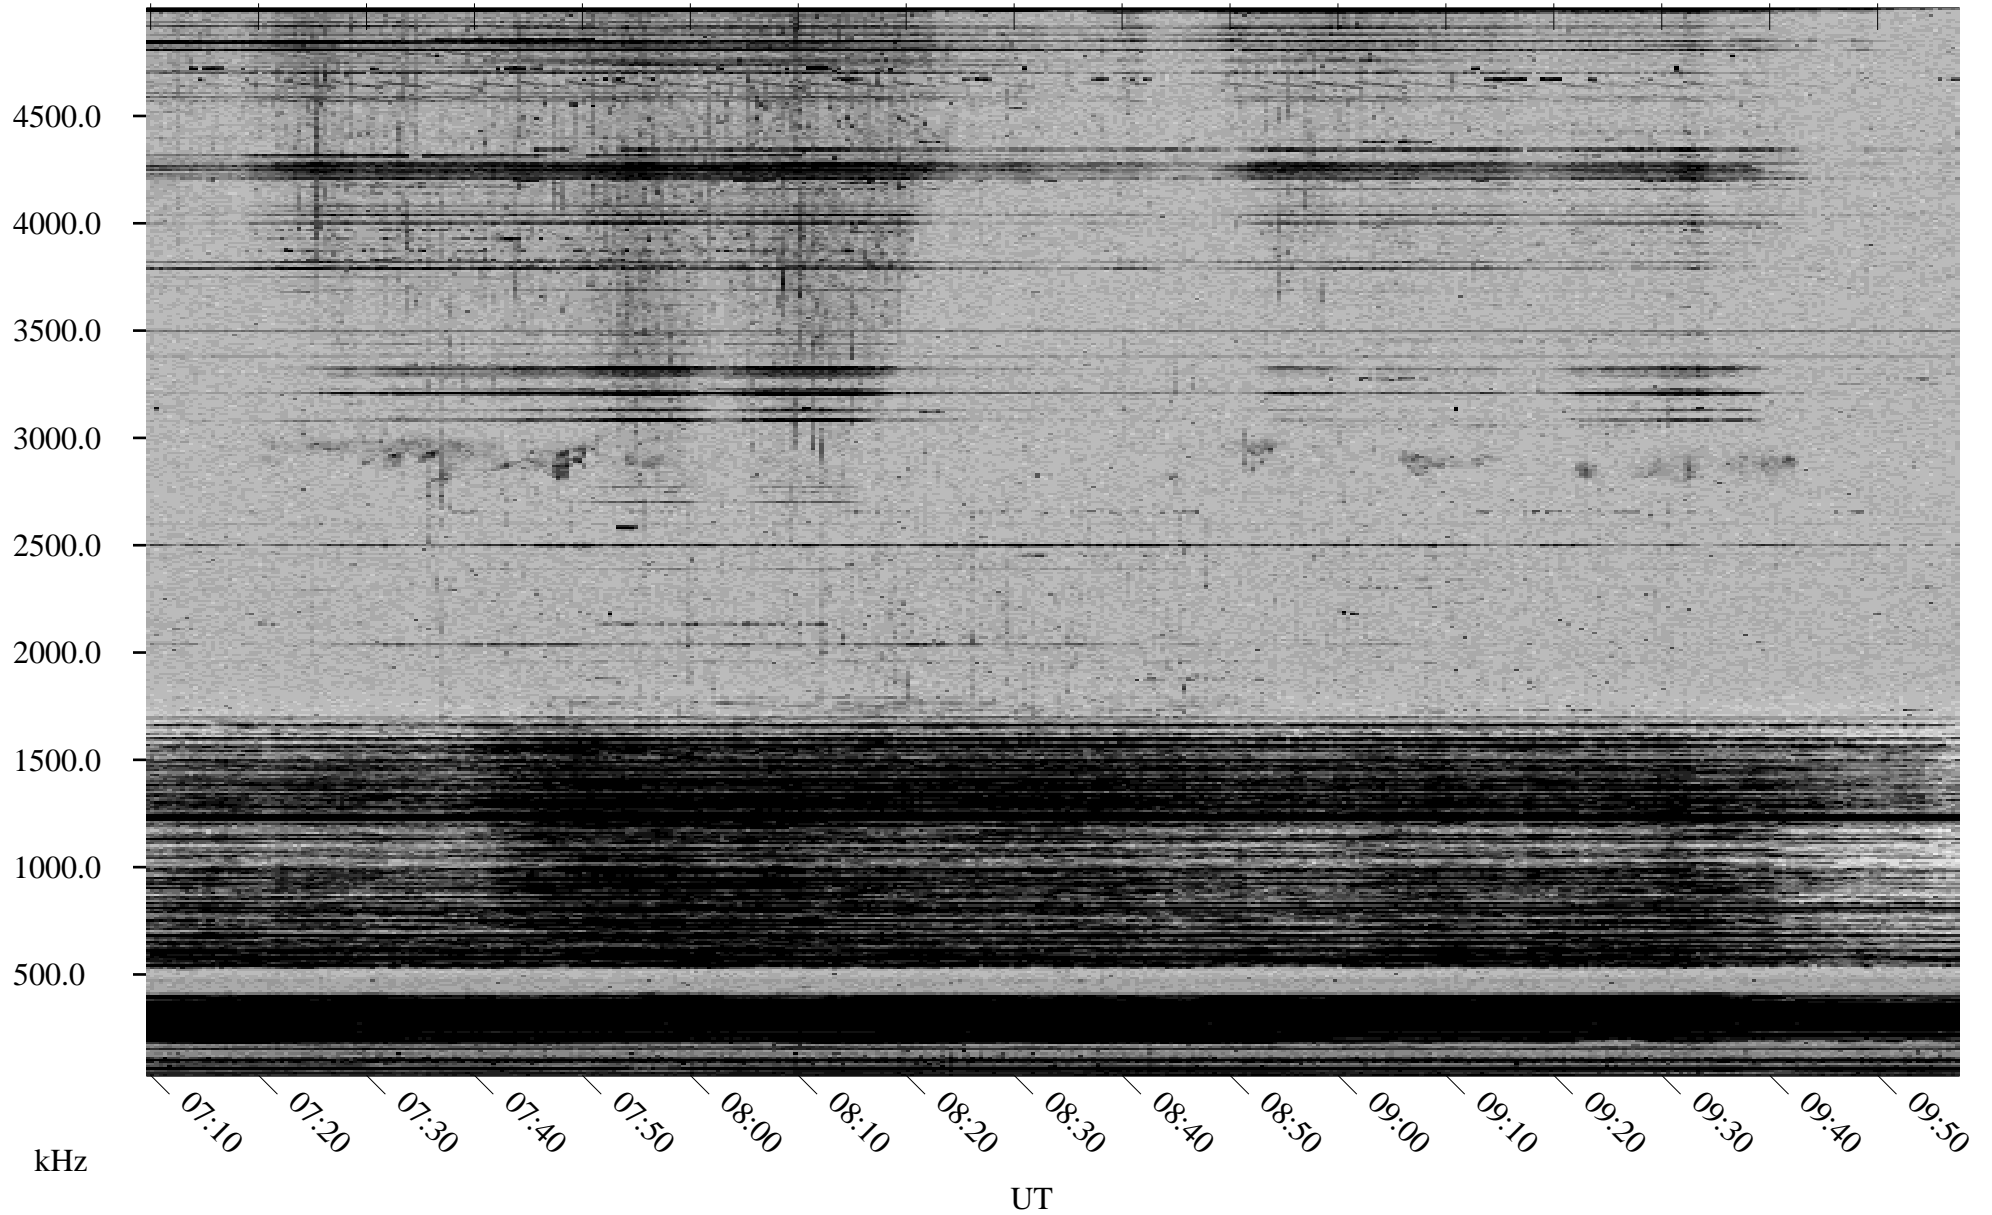

11/06/2000 Churchill, MTB

Linear Scale Black = 161 White = 15

ch003111.r00m max_12

Page 1

11/06/2000 Churchill, MTB

Linear Scale Black = 161 White = 15

ch003111.r00m max_12

Page 2

11/07/2000 Churchill, MTB

Linear Scale Black = 161 White = 15

ch00311l.r00m max_12

Page 3

11/07/2000 Churchill, MTB

Linear Scale Black = 161 White = 15

ch003111.r00m max_12

Page 4

11/07/2000 Churchill, MTB

Linear Scale Black = 161 White = 15

ch003111.r00m max_12

Page 5

11/07/2000 Churchill, MTB

Linear Scale Black = 161 White = 15

ch003111.r00m max_12

Page 6

11/07/2000 Churchill, MTB

Linear Scale Black = 161 White = 15

ch003111.r00m max_12

Page 7

11/07/2000 Churchill, MTB

Linear Scale Black = 161 White = 15

ch003111.r00m max_12