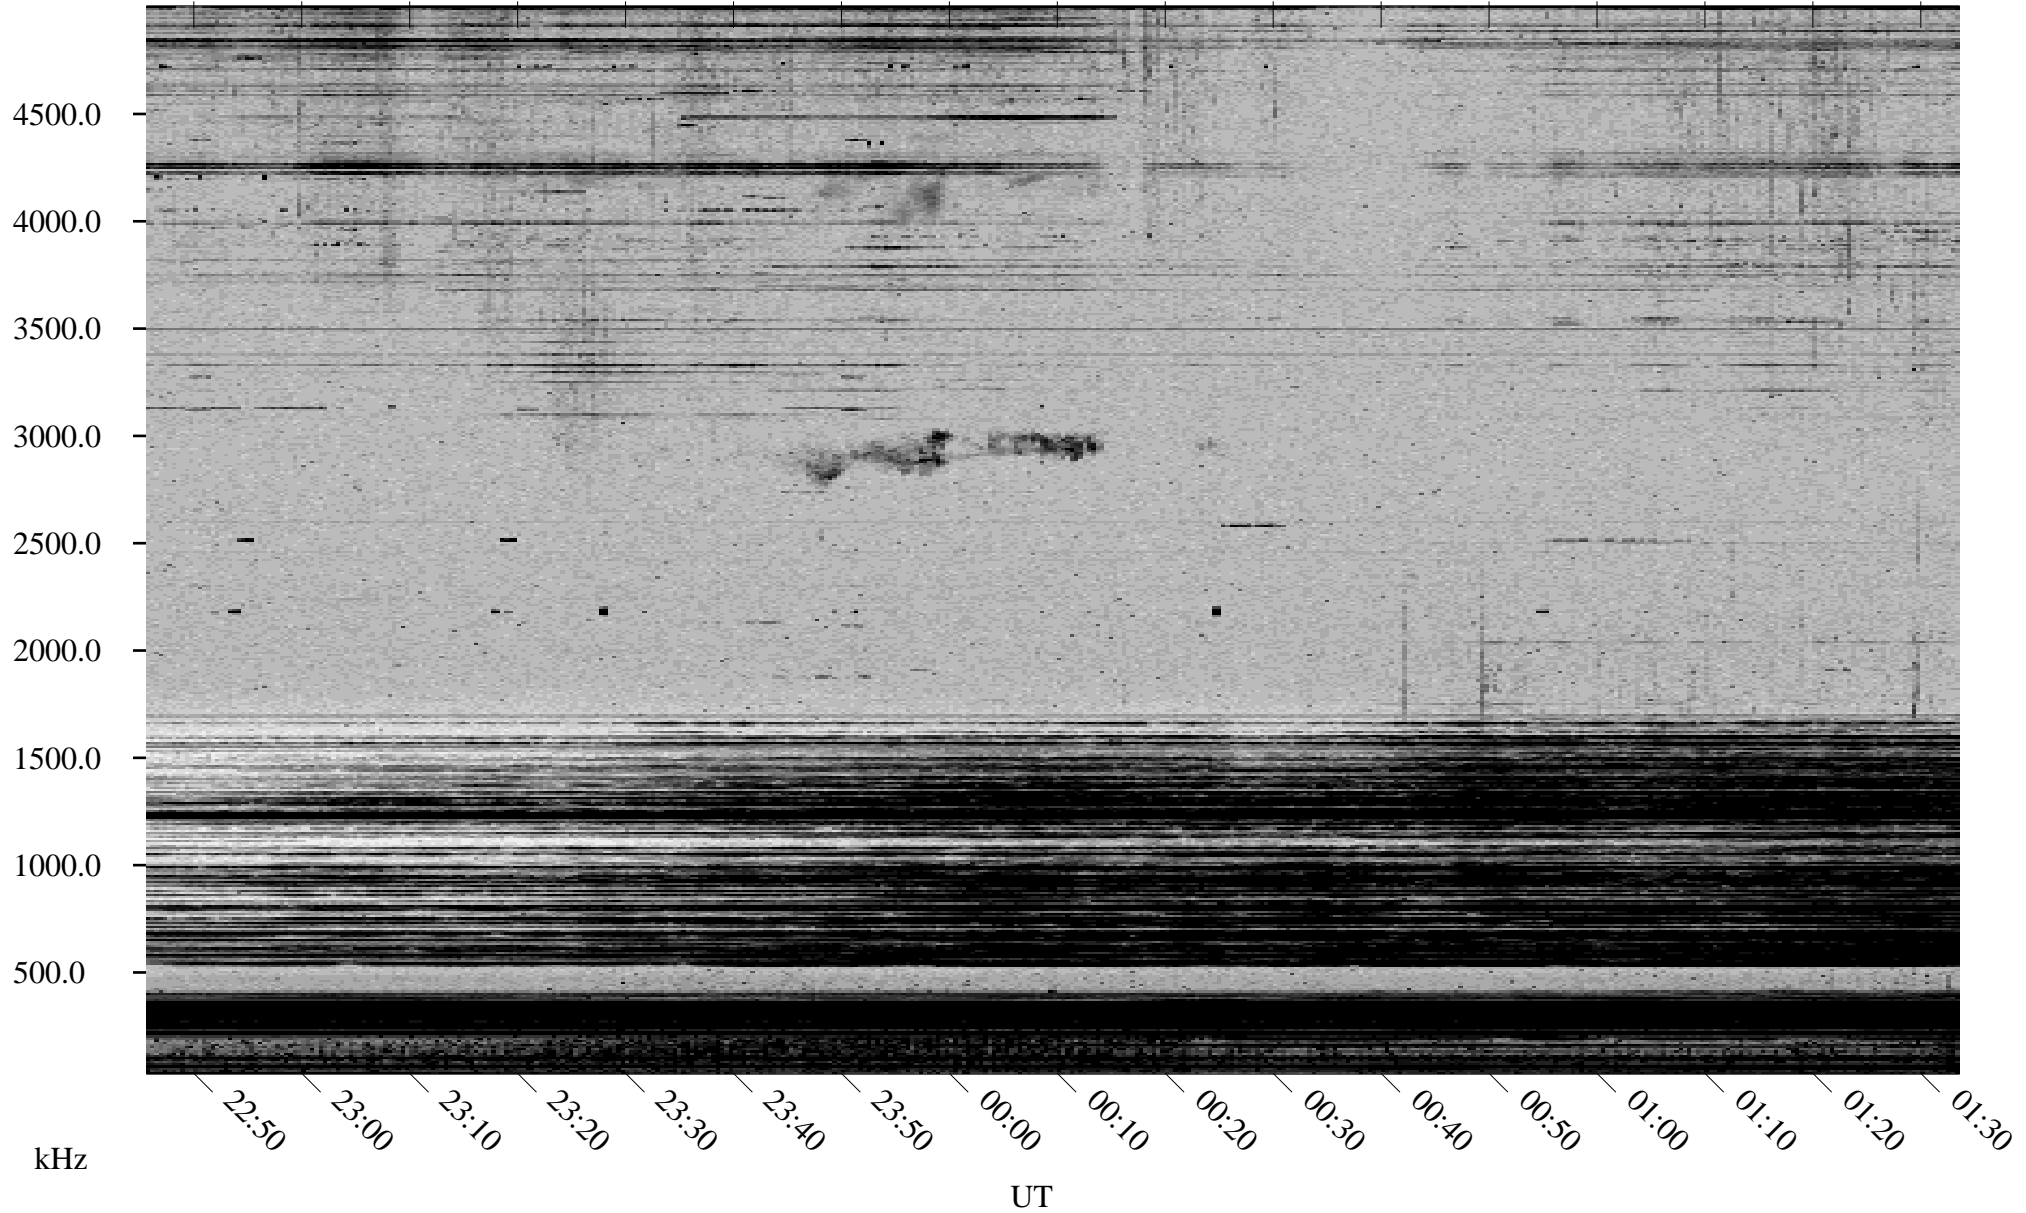

11/06/2000 Churchill, MTB

Linear Scale Black = 161 White = 15

ch003111.r00m max_12

Page 1

11/06/2000 Churchill, MTB

Linear Scale Black = 161 White = 15

ch003111.r00m max_12

Page 2

11/07/2000 Churchill, MTB

Linear Scale Black = 161 White = 15

ch00311l.r00m max_12

Page 3

11/07/2000 Churchill, MTB

Linear Scale Black = 161 White = 15

ch003111.r00m max_12

Page 4

11/07/2000 Churchill, MTB

Linear Scale Black = 161 White = 15

ch003111.r00m max_12

Page 5

11/07/2000 Churchill, MTB

Linear Scale Black = 161 White = 15

ch003111.r00m max_12

Page 6

11/07/2000 Churchill, MTB

Linear Scale Black = 161 White = 15

ch003111.r00m max_12

Page 7

11/07/2000 Churchill, MTB

Linear Scale Black = 161 White = 15

ch003111.r00m max_12