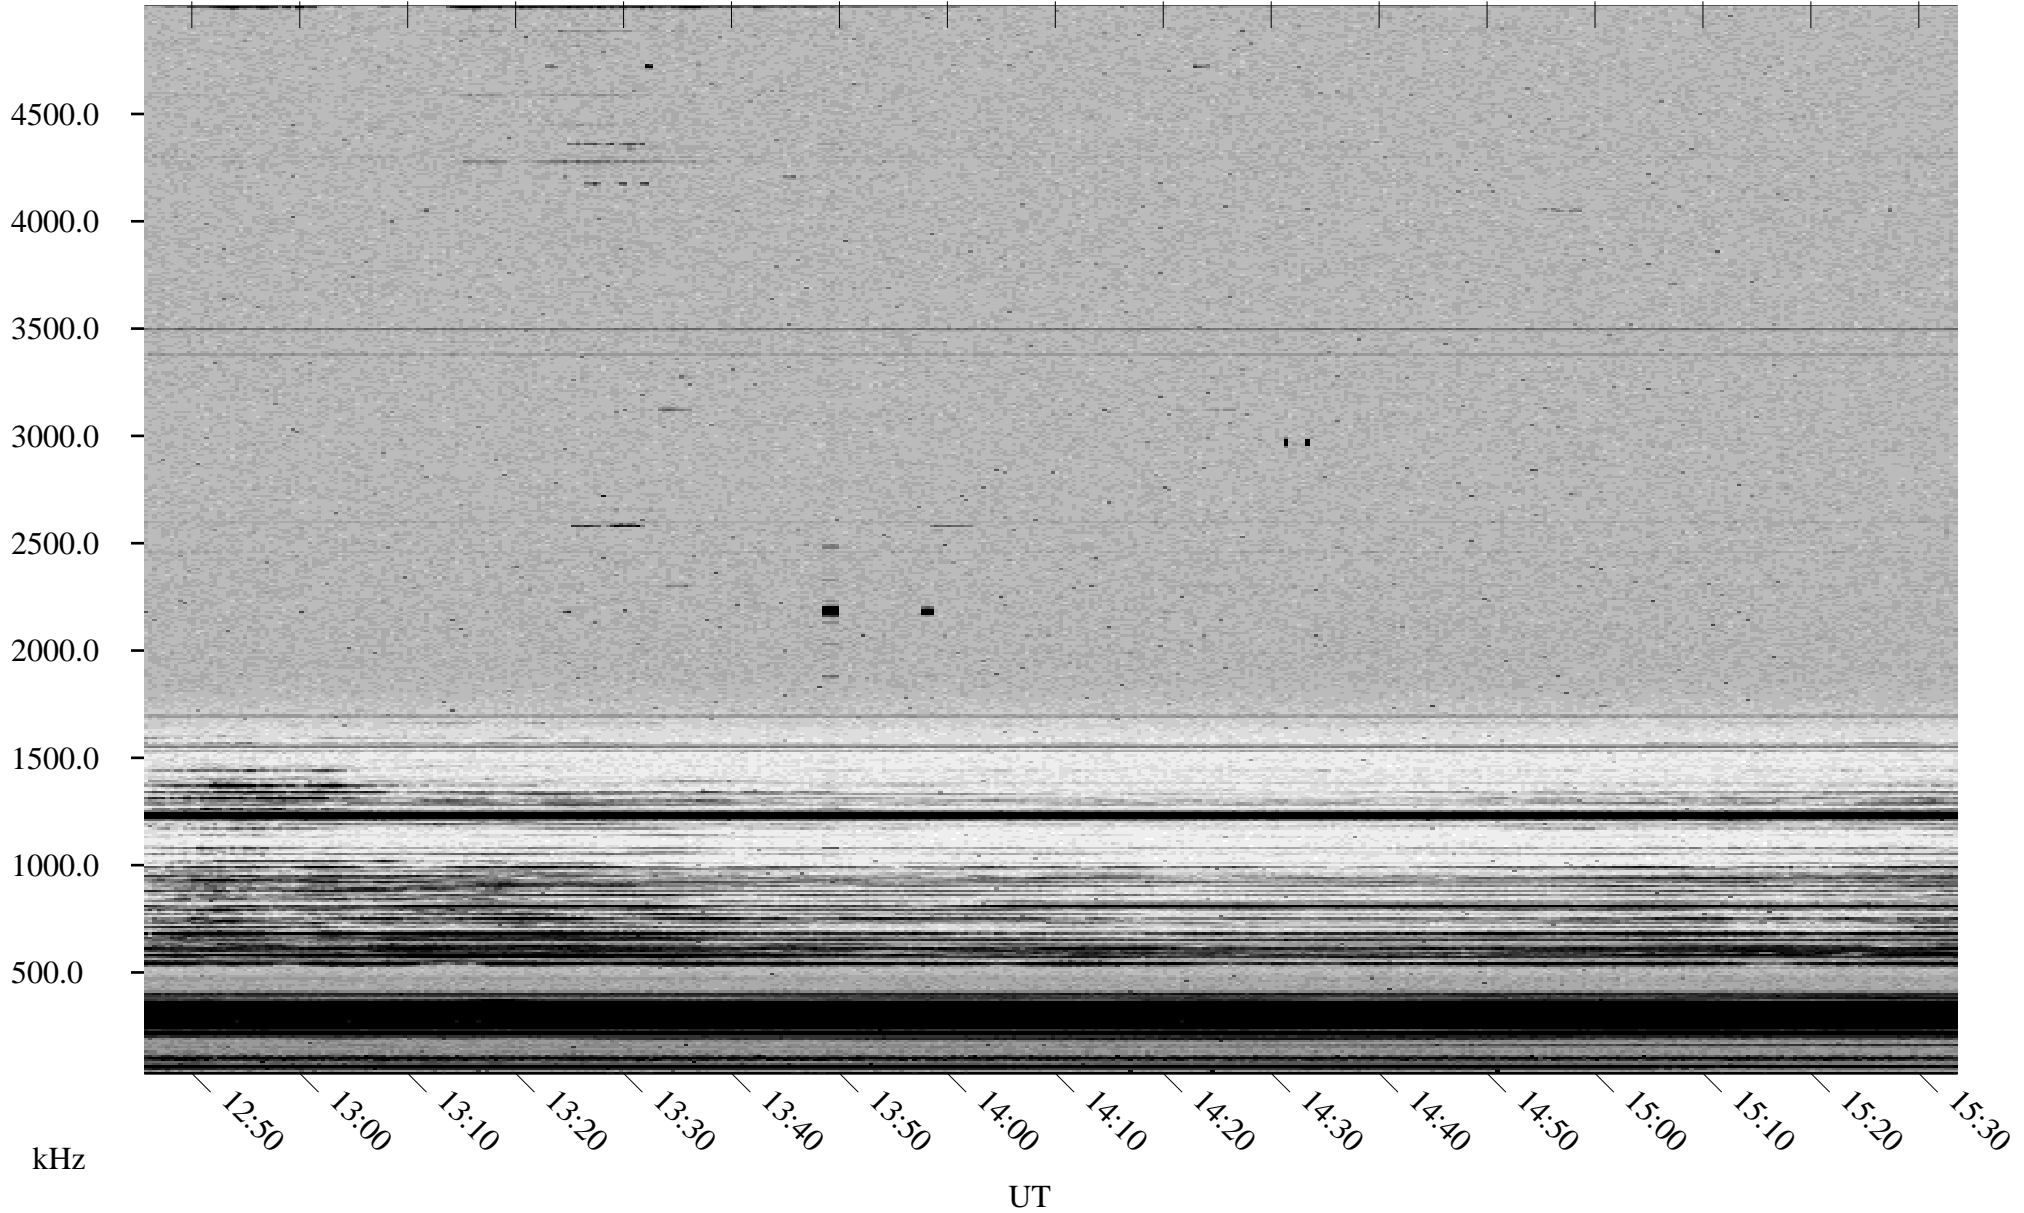

11/06/2000 Churchill, MTB

Linear Scale Black = 161 White = 15

ch003111.r00m max_12

Page 1

11/06/2000 Churchill, MTB

Linear Scale Black = 161 White = 15

ch003111.r00m max_12

Page 2

11/07/2000 Churchill, MTB

Linear Scale Black = 161 White = 15

ch00311l.r00m max_12

Page 3

11/07/2000 Churchill, MTB

Linear Scale Black = 161 White = 15

ch003111.r00m max_12

Page 4

11/07/2000 Churchill, MTB

Linear Scale Black = 161 White = 15

ch003111.r00m max_12

Page 5

11/07/2000 Churchill, MTB

Linear Scale Black = 161 White = 15

ch003111.r00m max_12

Page 6

11/07/2000 Churchill, MTB

Linear Scale Black = 161 White = 15

ch003111.r00m max_12

Page 7

11/07/2000 Churchill, MTB

Linear Scale Black = 161 White = 15

ch003111.r00m max_12