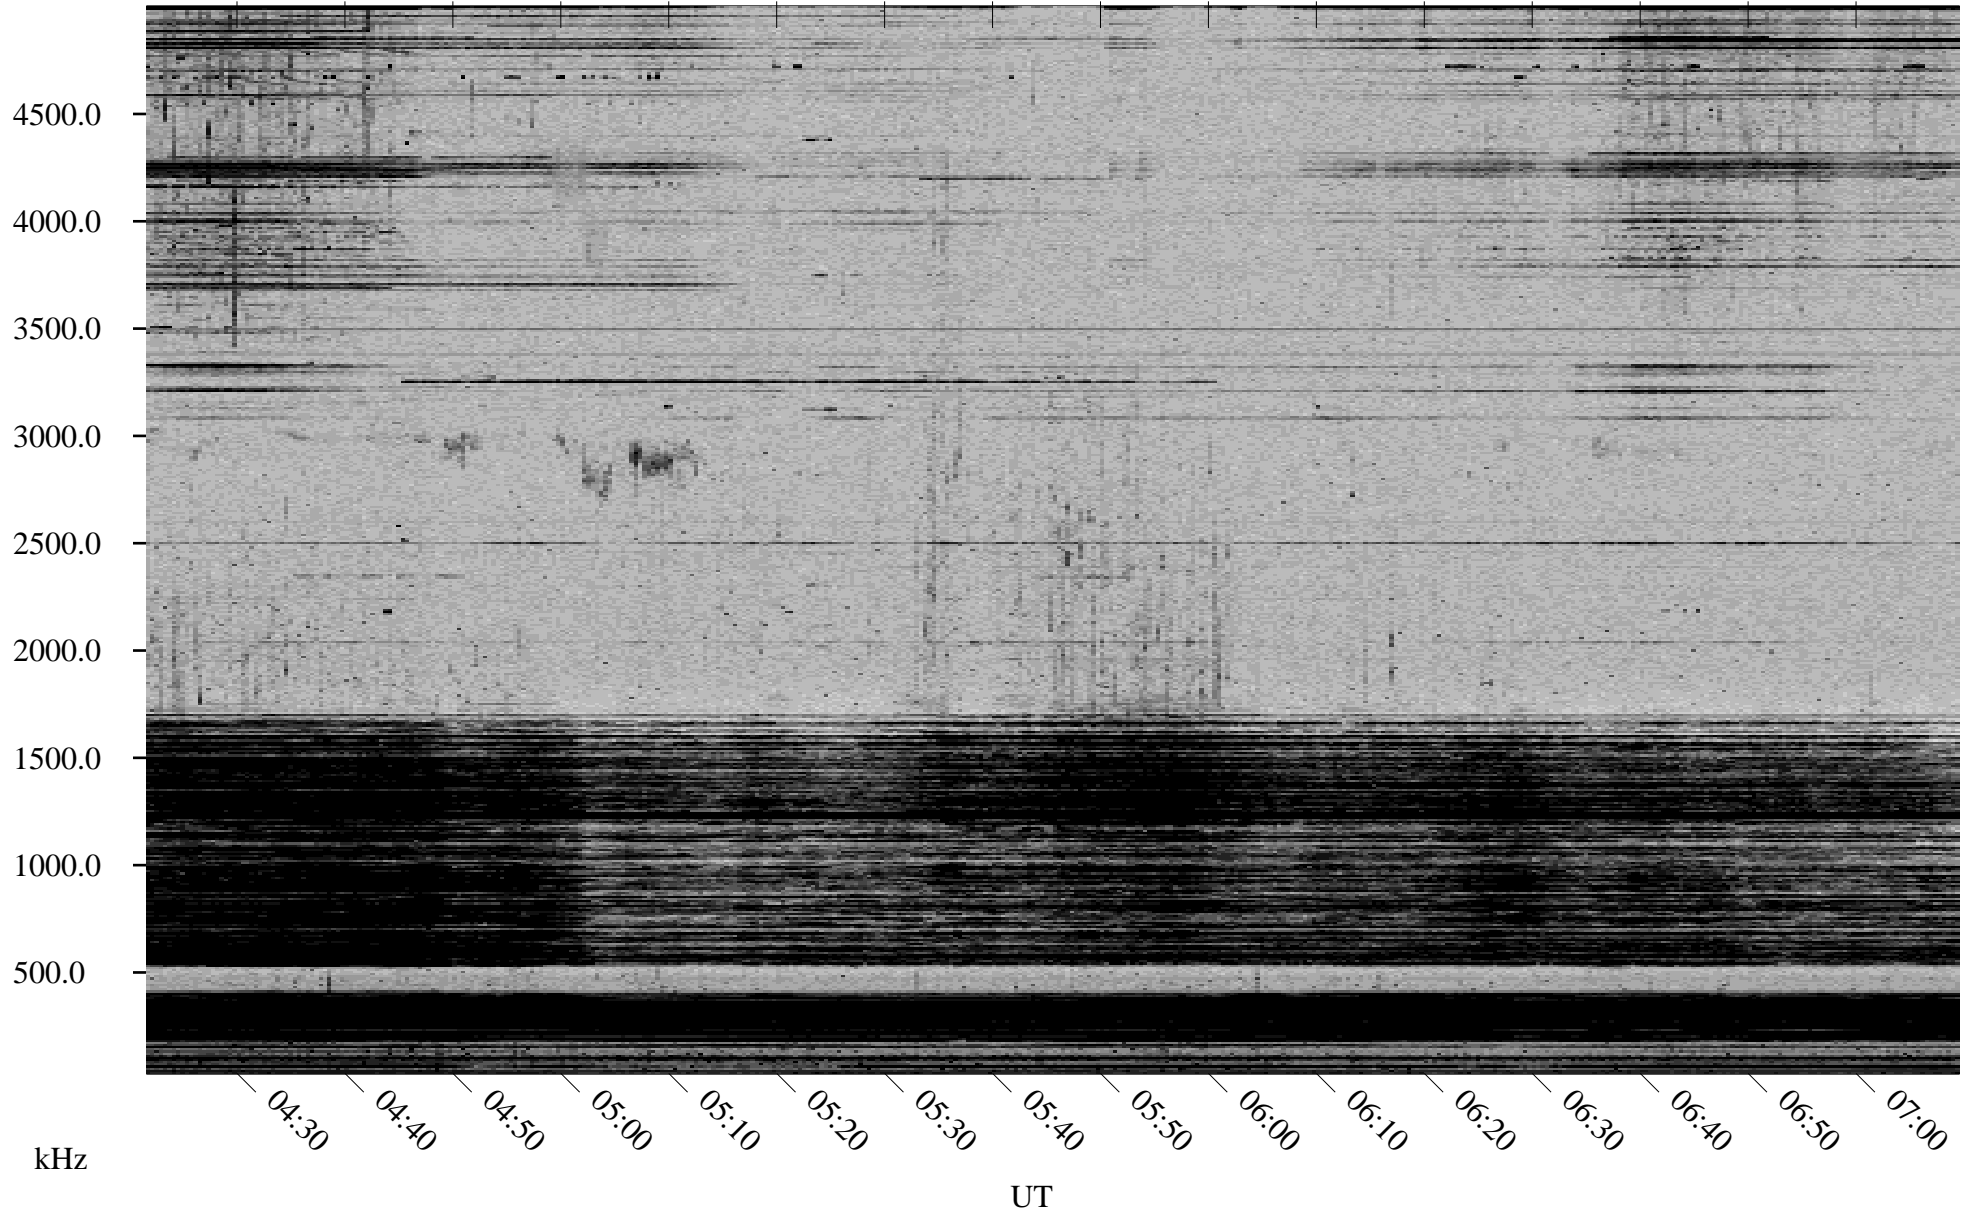

11/06/2000 Churchill, MTB

Linear Scale Black = 161 White = 15

ch003111.r00m max_12

Page 1

11/06/2000 Churchill, MTB

Linear Scale Black = 161 White = 15

ch003111.r00m max_12

Page 2

11/07/2000 Churchill, MTB

Linear Scale Black = 161 White = 15

ch00311l.r00m max_12

Page 3

11/07/2000 Churchill, MTB

Linear Scale Black = 161 White = 15

ch003111.r00m max_12

Page 4

11/07/2000 Churchill, MTB

Linear Scale Black = 161 White = 15

ch003111.r00m max_12

Page 5

11/07/2000 Churchill, MTB

Linear Scale Black = 161 White = 15

ch003111.r00m max_12

Page 6

11/07/2000 Churchill, MTB

Linear Scale Black = 161 White = 15

ch003111.r00m max_12

Page 7

11/07/2000 Churchill, MTB

Linear Scale Black = 161 White = 15

ch003111.r00m max_12