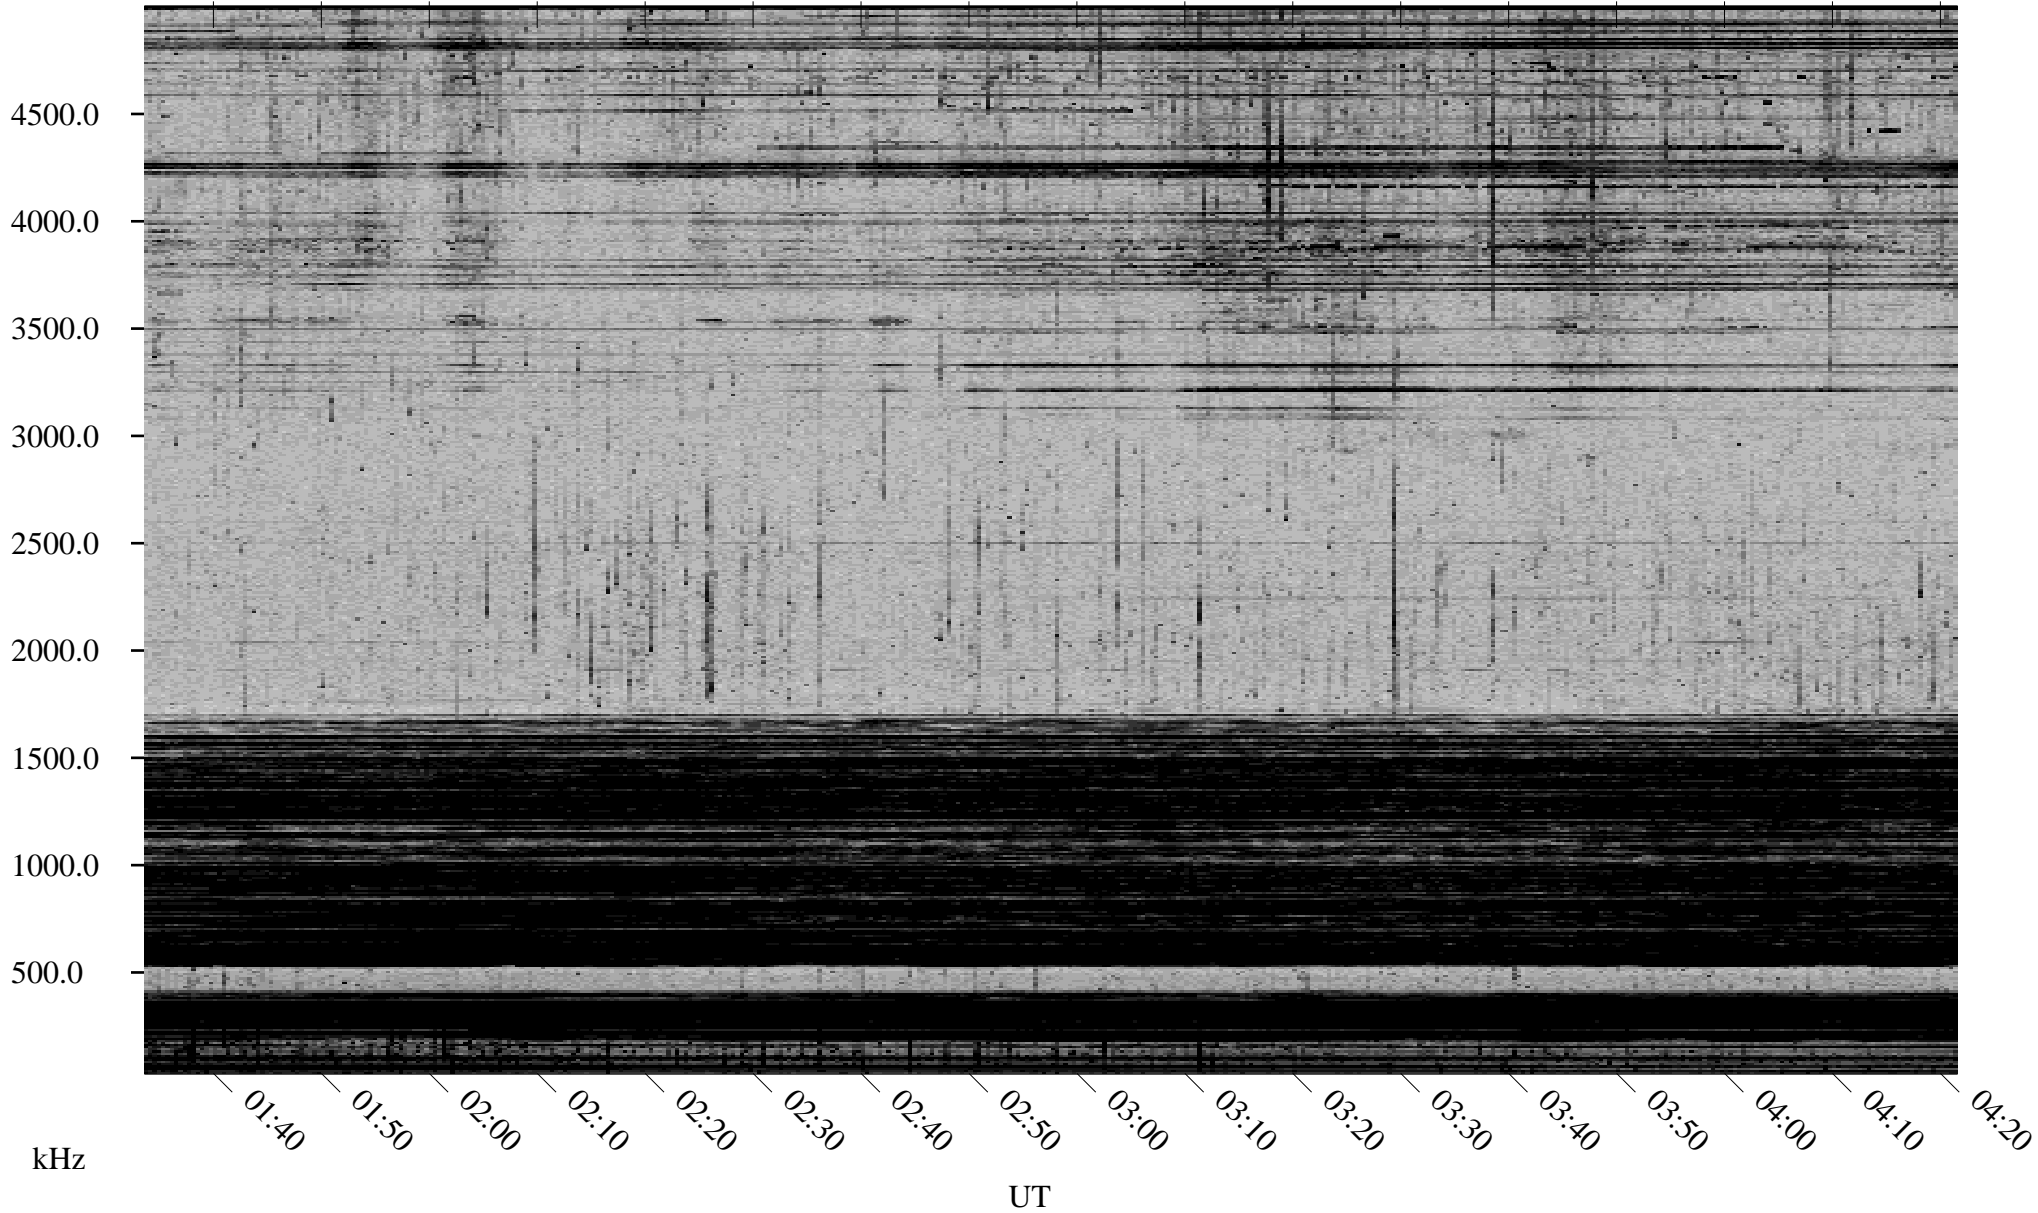

11/06/2000 Churchill, MTB

Linear Scale Black = 161 White = 15

ch003111.r00m max_12

Page 1

11/06/2000 Churchill, MTB

Linear Scale Black = 161 White = 15

ch003111.r00m max_12

Page 2

11/07/2000 Churchill, MTB

Linear Scale Black = 161 White = 15

ch00311l.r00m max_12

Page 3

11/07/2000 Churchill, MTB

Linear Scale Black = 161 White = 15

ch003111.r00m max_12

Page 4

11/07/2000 Churchill, MTB

Linear Scale Black = 161 White = 15

ch003111.r00m max_12

Page 5

11/07/2000 Churchill, MTB

Linear Scale Black = 161 White = 15

ch003111.r00m max_12

Page 6

11/07/2000 Churchill, MTB

Linear Scale Black = 161 White = 15

ch003111.r00m max_12

Page 7

11/07/2000 Churchill, MTB

Linear Scale Black = 161 White = 15

ch003111.r00m max_12