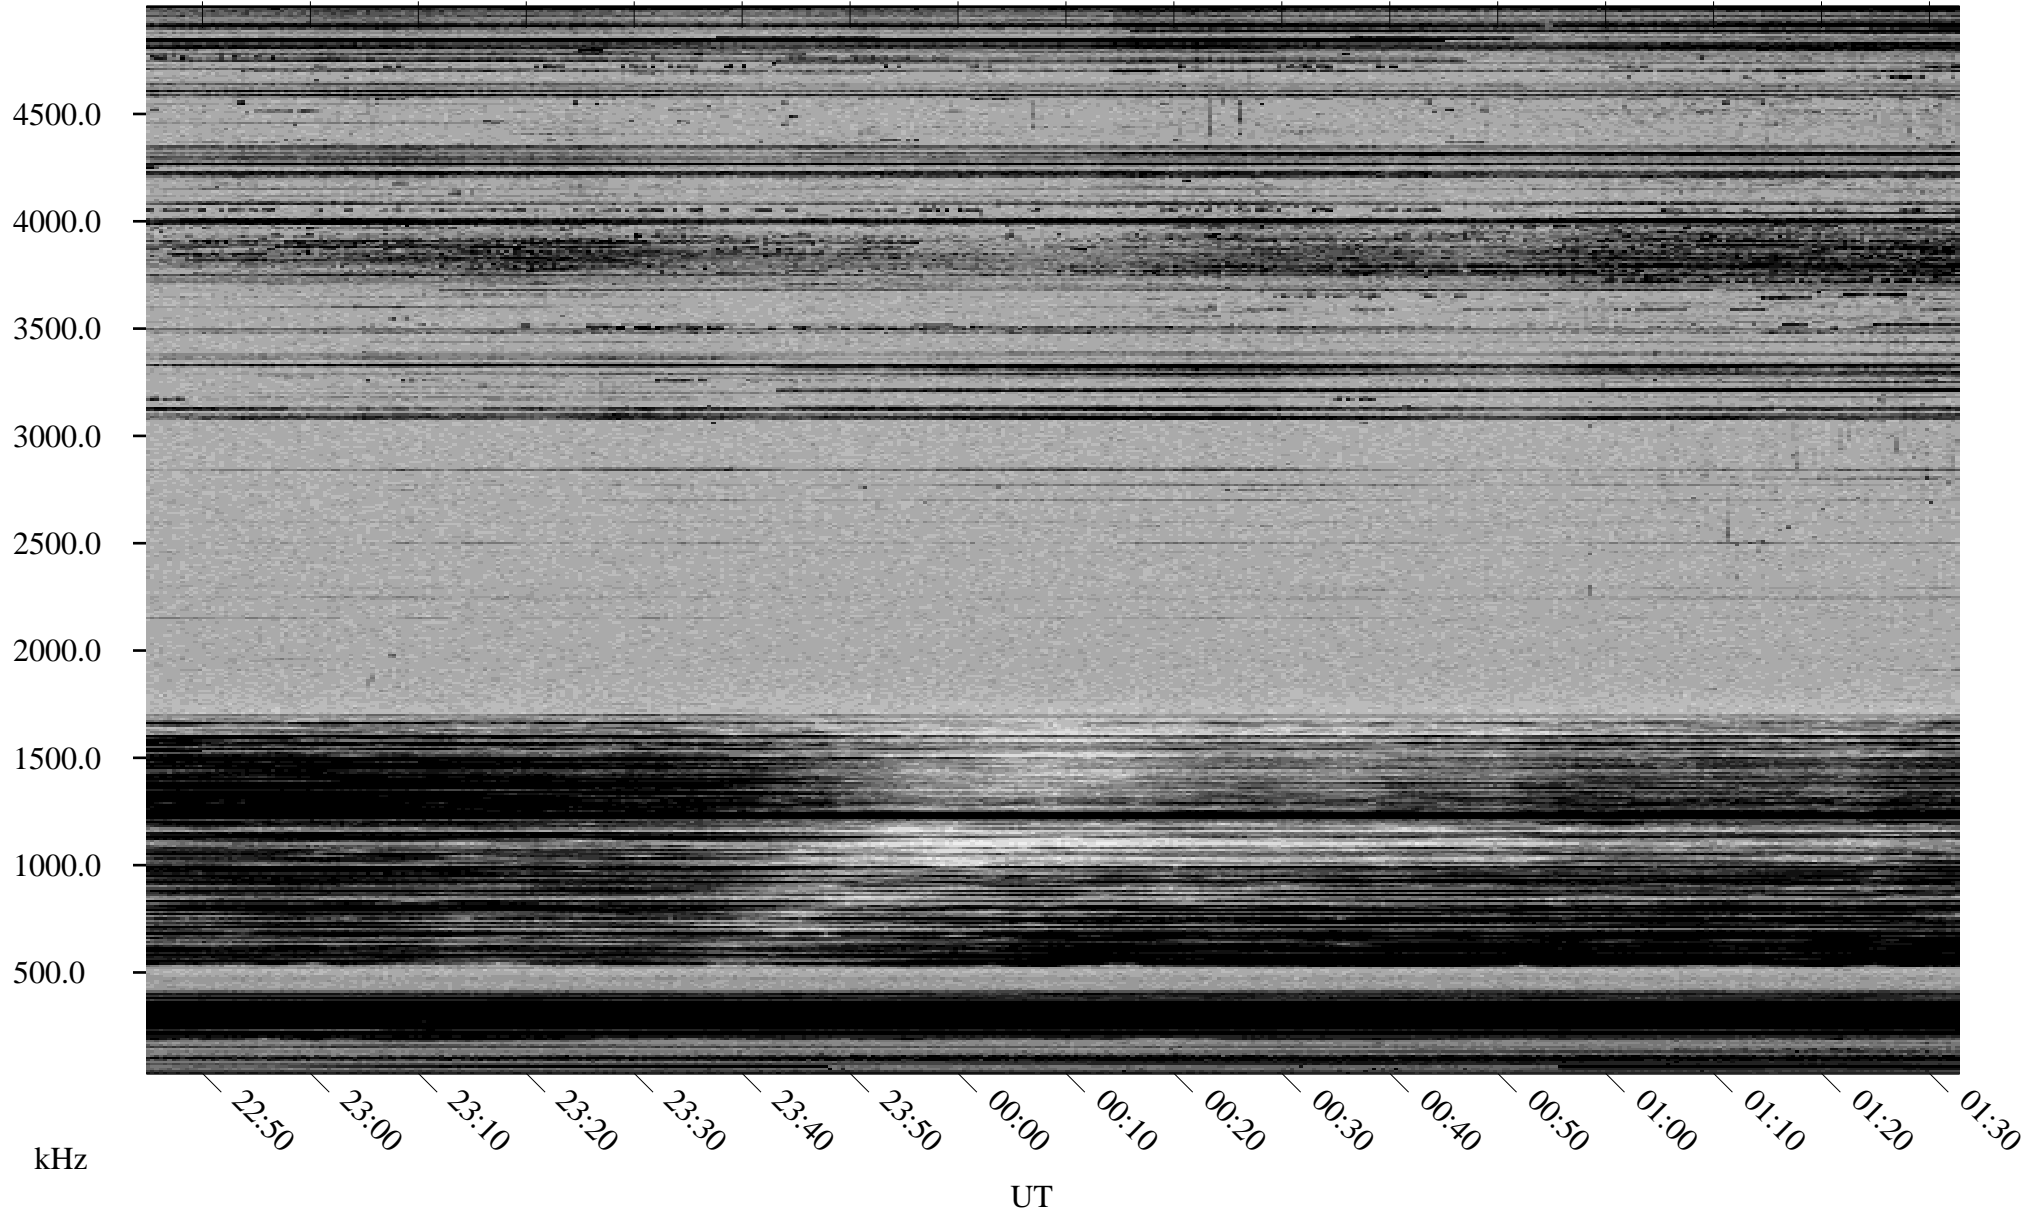

11/20/2000 Churchill, MTB

Linear Scale Black = 161 White = 15

ch00325l.r00m max_12

Page 1

11/20/2000 Churchill, MTB

Linear Scale Black = 161 White = 15

ch003251.r00m max_12

Page 2

11/21/2000 Churchill, MTB

Linear Scale Black = 161 White = 15

ch00325l.r00m max_12

Page 3

11/21/2000 Churchill, MTB

Linear Scale Black = 161 White = 15

ch00325l.r00m max_12

11/21/2000 Churchill, MTB

Linear Scale Black = 161 White = 15

ch00325l.r00m max_12

Page 5

11/21/2000 Churchill, MTB

Linear Scale Black = 161 White = 15

ch003251.r00m max_12

Page 6

11/21/2000 Churchill, MTB

Linear Scale Black = 161 White = 15

ch00325l.r00m max_12

Page 7

11/21/2000 Churchill, MTB

Linear Scale Black = 161 White = 15

ch003251.r00m max_12