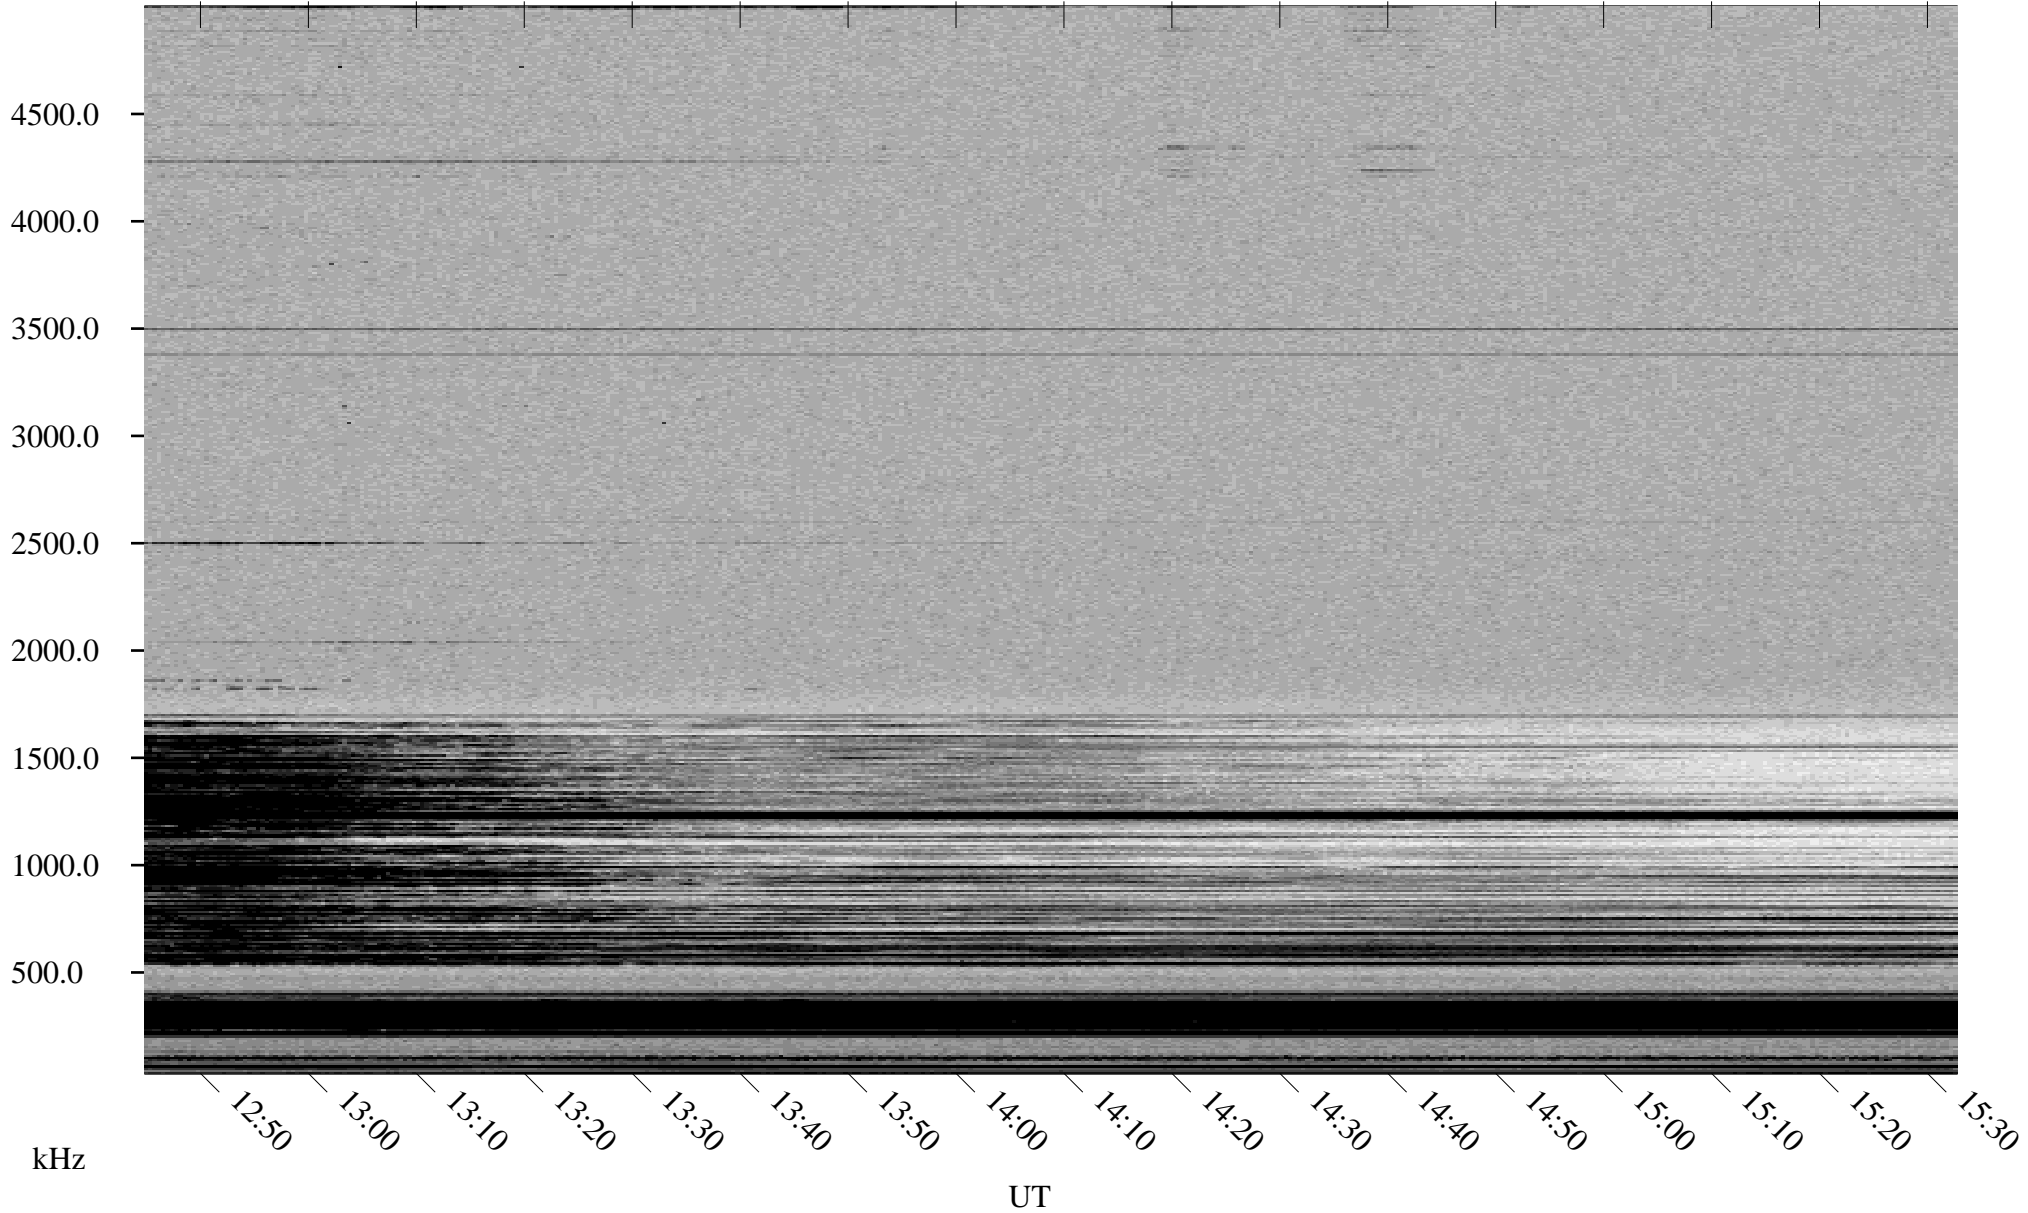

11/20/2000 Churchill, MTB

Linear Scale Black = 161 White = 15

ch00325l.r00m max_12

Page 1

11/20/2000 Churchill, MTB

Linear Scale Black = 161 White = 15

ch003251.r00m max_12

Page 2

11/21/2000 Churchill, MTB

Linear Scale Black = 161 White = 15

ch00325l.r00m max_12

Page 3

11/21/2000 Churchill, MTB

Linear Scale Black = 161 White = 15

ch00325l.r00m max_12

11/21/2000 Churchill, MTB

Linear Scale Black = 161 White = 15

ch00325l.r00m max_12

Page 5

11/21/2000 Churchill, MTB

Linear Scale Black = 161 White = 15

ch003251.r00m max_12

Page 6

11/21/2000 Churchill, MTB

Linear Scale Black = 161 White = 15

ch00325l.r00m max_12

Page 7

11/21/2000 Churchill, MTB

Linear Scale Black = 161 White = 15

ch003251.r00m max_12