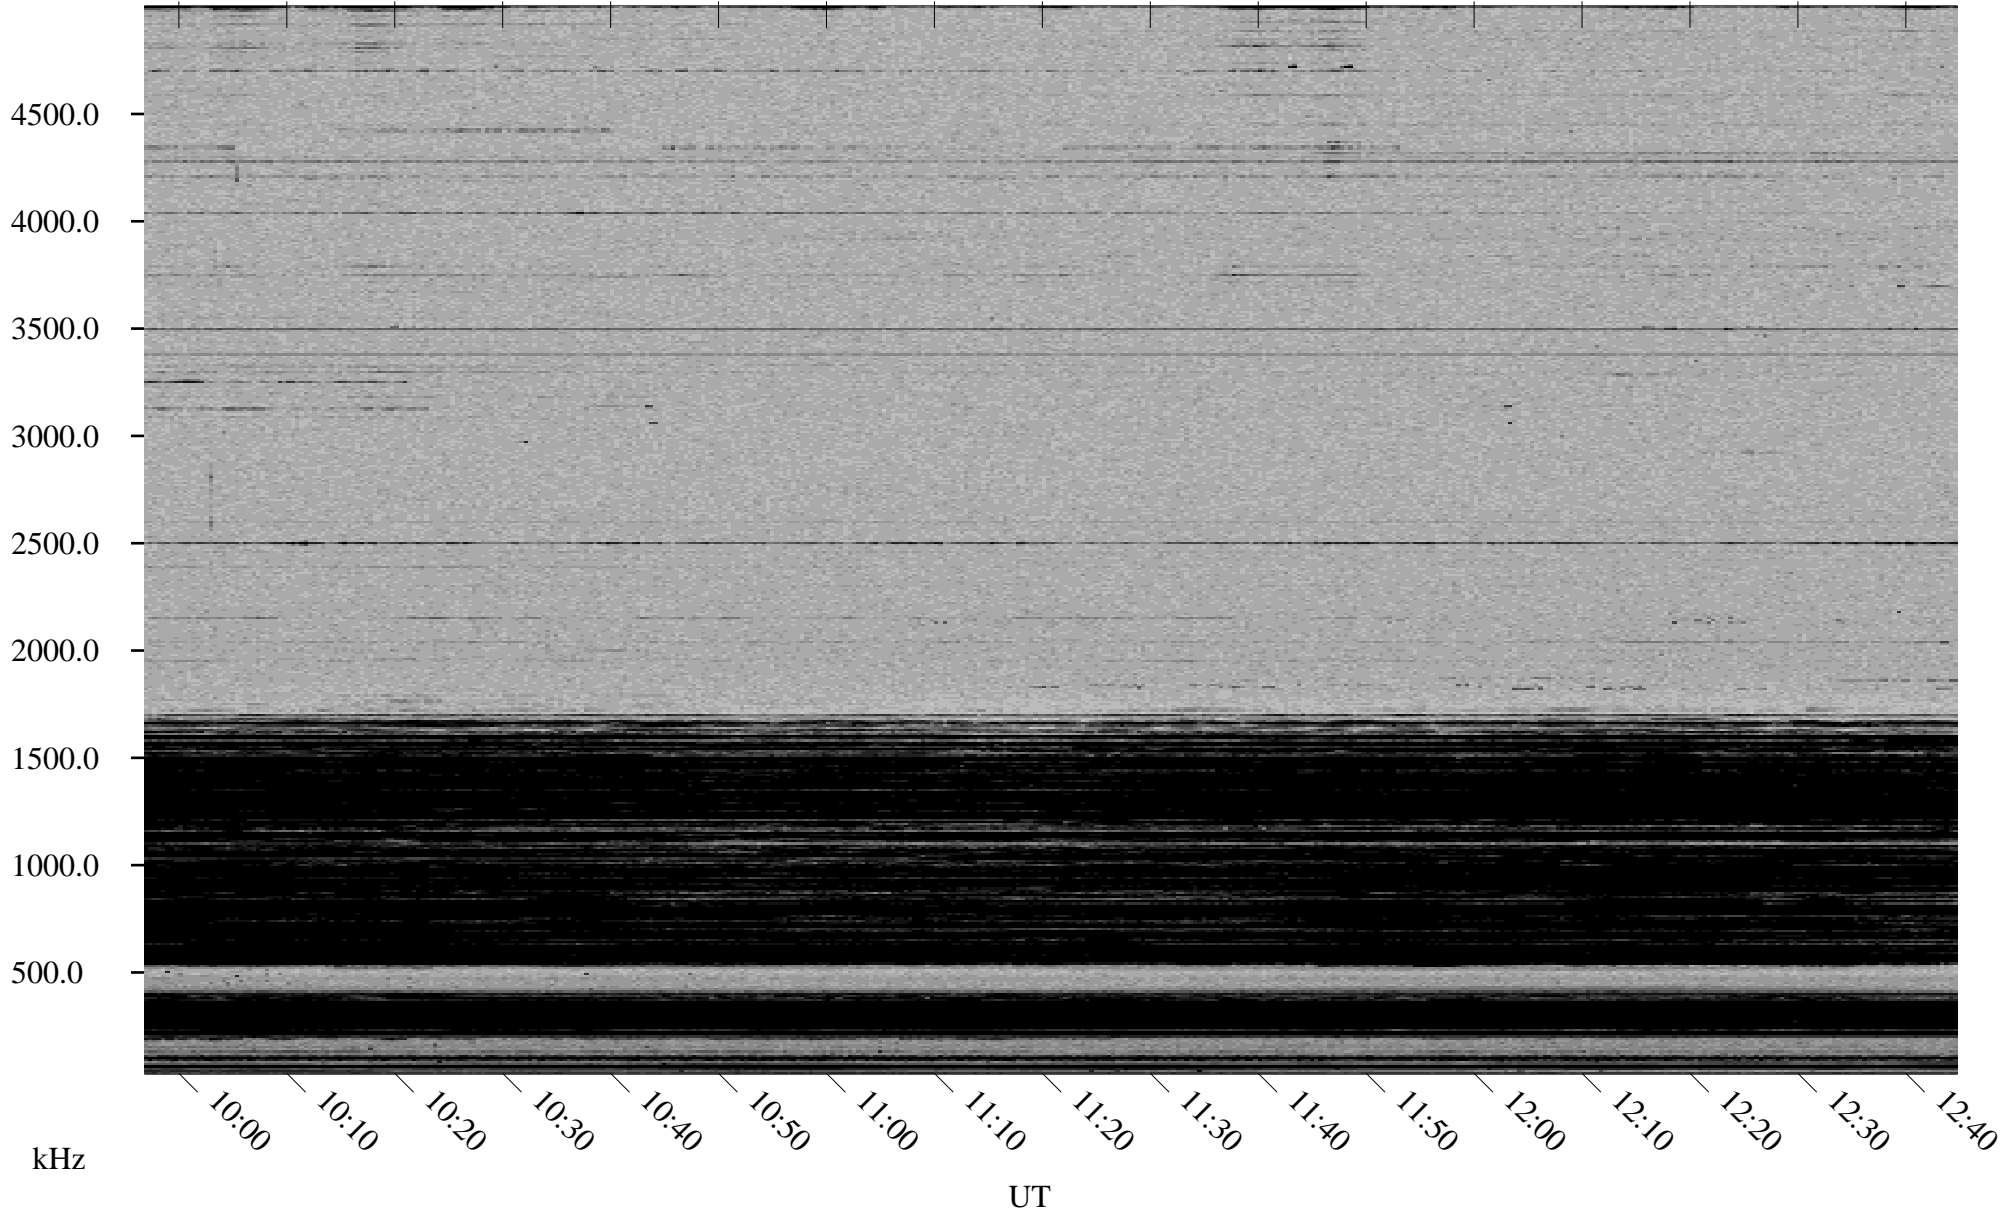

11/20/2000 Churchill, MTB

Linear Scale Black = 161 White = 15

ch00325l.r00m max_12

Page 1

11/20/2000 Churchill, MTB

Linear Scale Black = 161 White = 15

ch003251.r00m max_12

Page 2

11/21/2000 Churchill, MTB

Linear Scale Black = 161 White = 15

ch00325l.r00m max_12

Page 3

11/21/2000 Churchill, MTB

Linear Scale Black = 161 White = 15

ch00325l.r00m max_12

11/21/2000 Churchill, MTB

Linear Scale Black = 161 White = 15

ch00325l.r00m max_12

Page 5

11/21/2000 Churchill, MTB

Linear Scale Black = 161 White = 15

ch003251.r00m max_12

Page 6

11/21/2000 Churchill, MTB

Linear Scale Black = 161 White = 15

ch00325l.r00m max_12

Page 7

11/21/2000 Churchill, MTB

Linear Scale Black = 161 White = 15

ch003251.r00m max_12