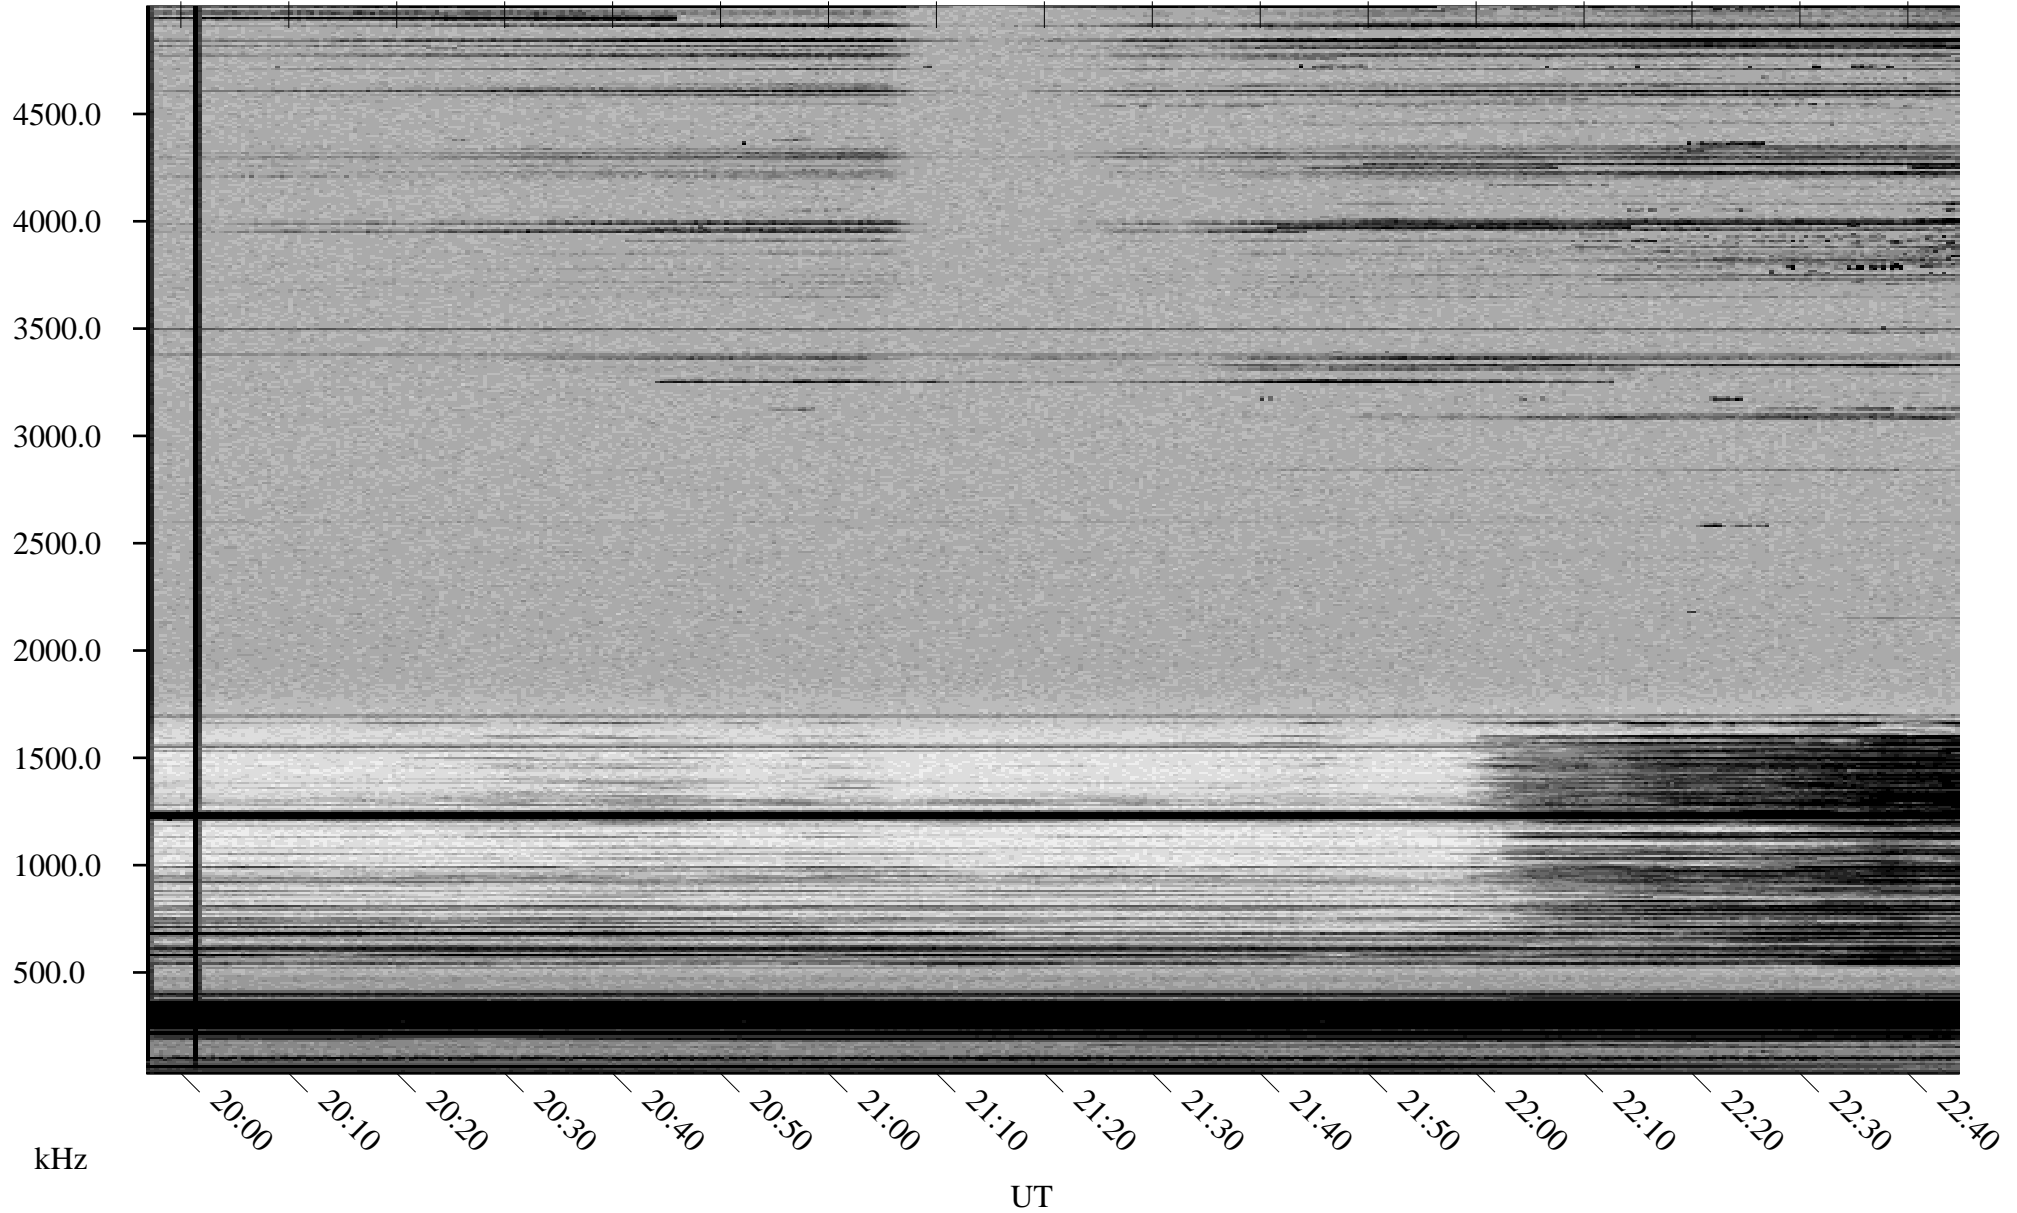

11/20/2000 Churchill, MTB

Linear Scale Black = 161 White = 15

ch00325l.r00m max_12

Page 1

11/20/2000 Churchill, MTB

Linear Scale Black = 161 White = 15

ch003251.r00m max_12

Page 2

11/21/2000 Churchill, MTB

Linear Scale Black = 161 White = 15

ch00325l.r00m max_12

Page 3

11/21/2000 Churchill, MTB

Linear Scale Black = 161 White = 15

ch00325l.r00m max_12

11/21/2000 Churchill, MTB

Linear Scale Black = 161 White = 15

ch00325l.r00m max_12

Page 5

11/21/2000 Churchill, MTB

Linear Scale Black = 161 White = 15

ch003251.r00m max_12

Page 6

11/21/2000 Churchill, MTB

Linear Scale Black = 161 White = 15

ch00325l.r00m max_12

Page 7

11/21/2000 Churchill, MTB

Linear Scale Black = 161 White = 15

ch003251.r00m max_12