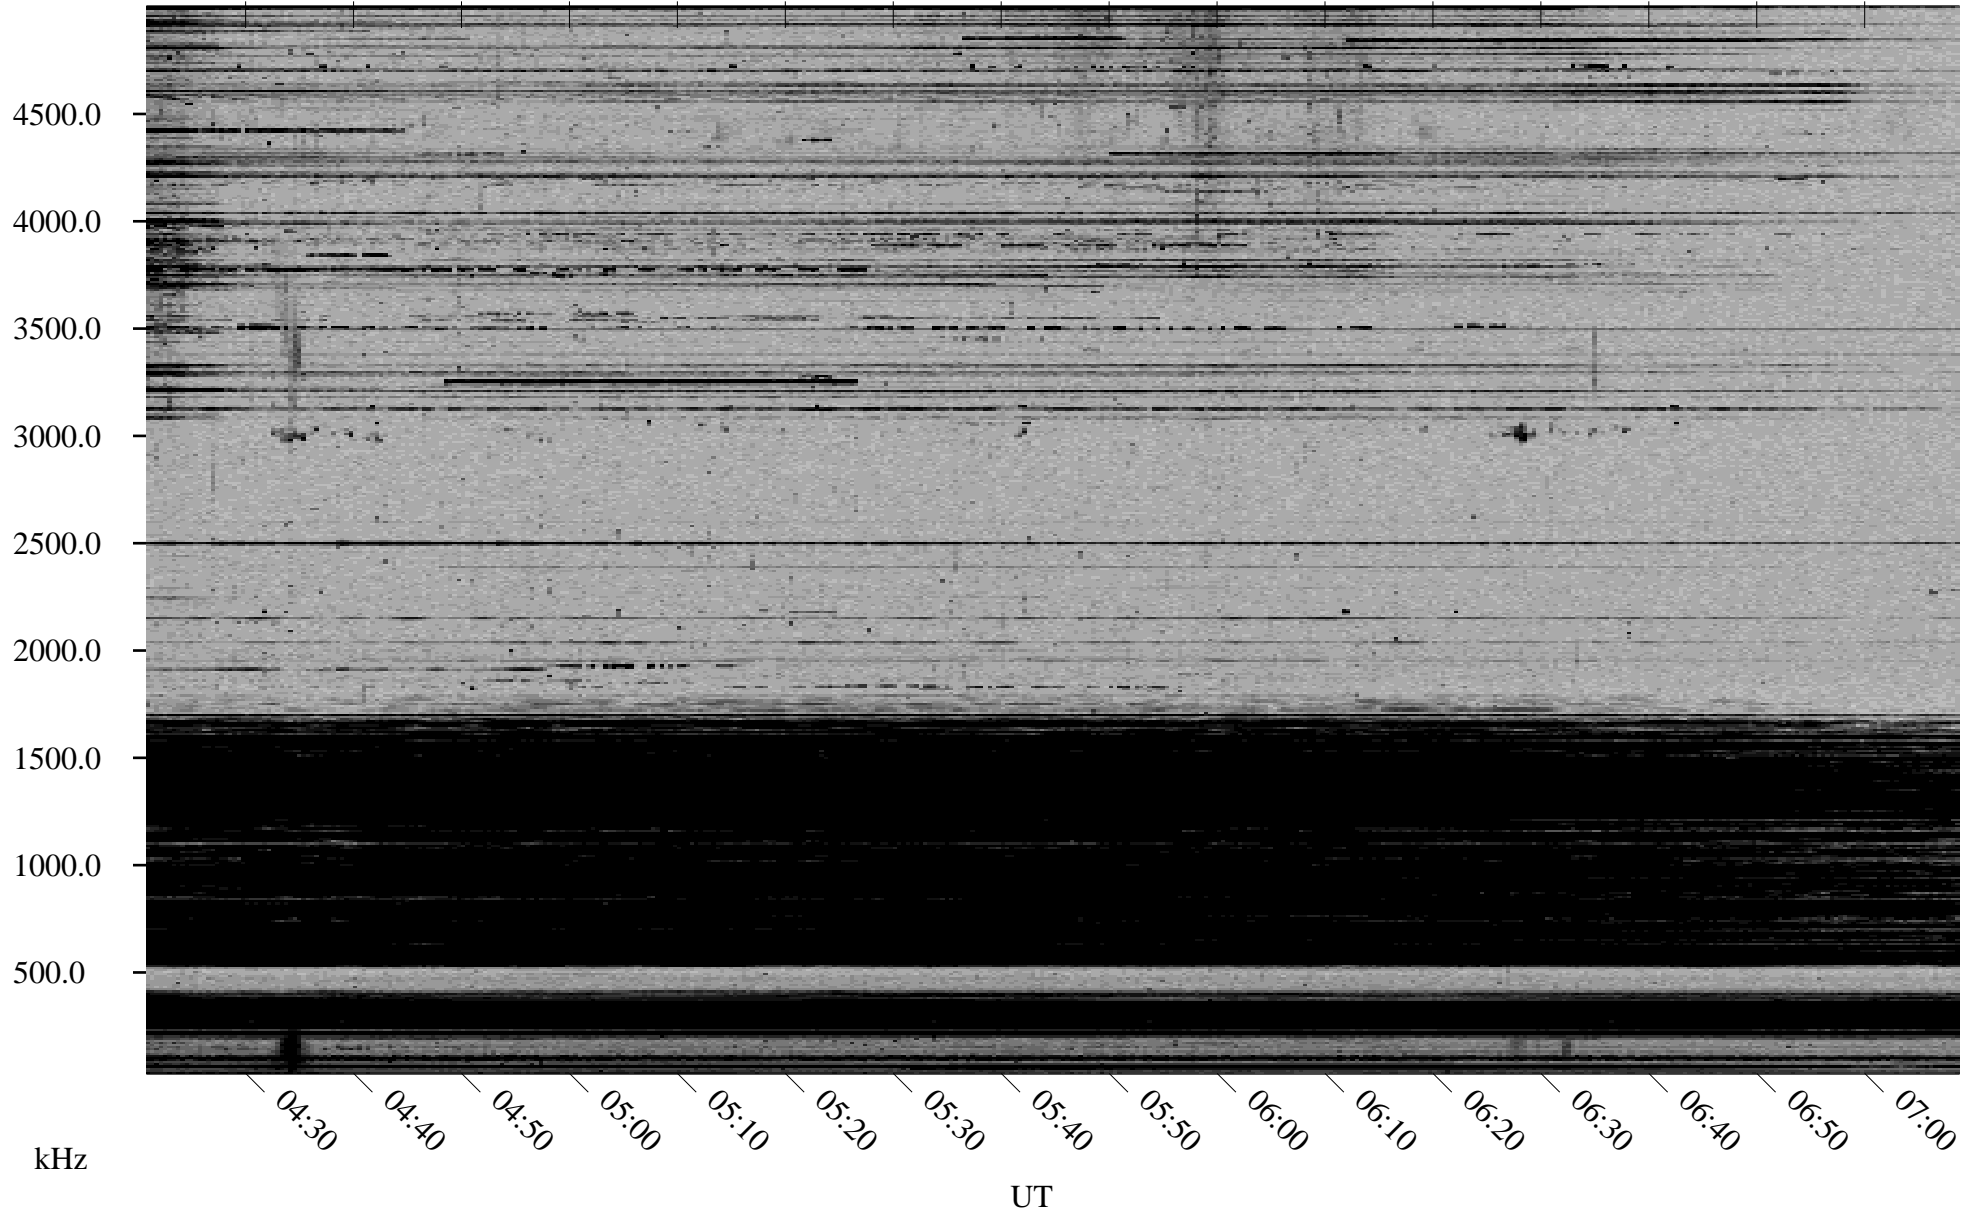

11/20/2000 Churchill, MTB

Linear Scale Black = 161 White = 15

ch00325l.r00m max_12

Page 1

11/20/2000 Churchill, MTB

Linear Scale Black = 161 White = 15

ch003251.r00m max_12

Page 2

11/21/2000 Churchill, MTB

Linear Scale Black = 161 White = 15

ch00325l.r00m max_12

Page 3

11/21/2000 Churchill, MTB

Linear Scale Black = 161 White = 15

ch00325l.r00m max_12

11/21/2000 Churchill, MTB

Linear Scale Black = 161 White = 15

ch00325l.r00m max_12

Page 5

11/21/2000 Churchill, MTB

Linear Scale Black = 161 White = 15

ch003251.r00m max_12

Page 6

11/21/2000 Churchill, MTB

Linear Scale Black = 161 White = 15

ch00325l.r00m max_12

Page 7

11/21/2000 Churchill, MTB

Linear Scale Black = 161 White = 15

ch003251.r00m max_12