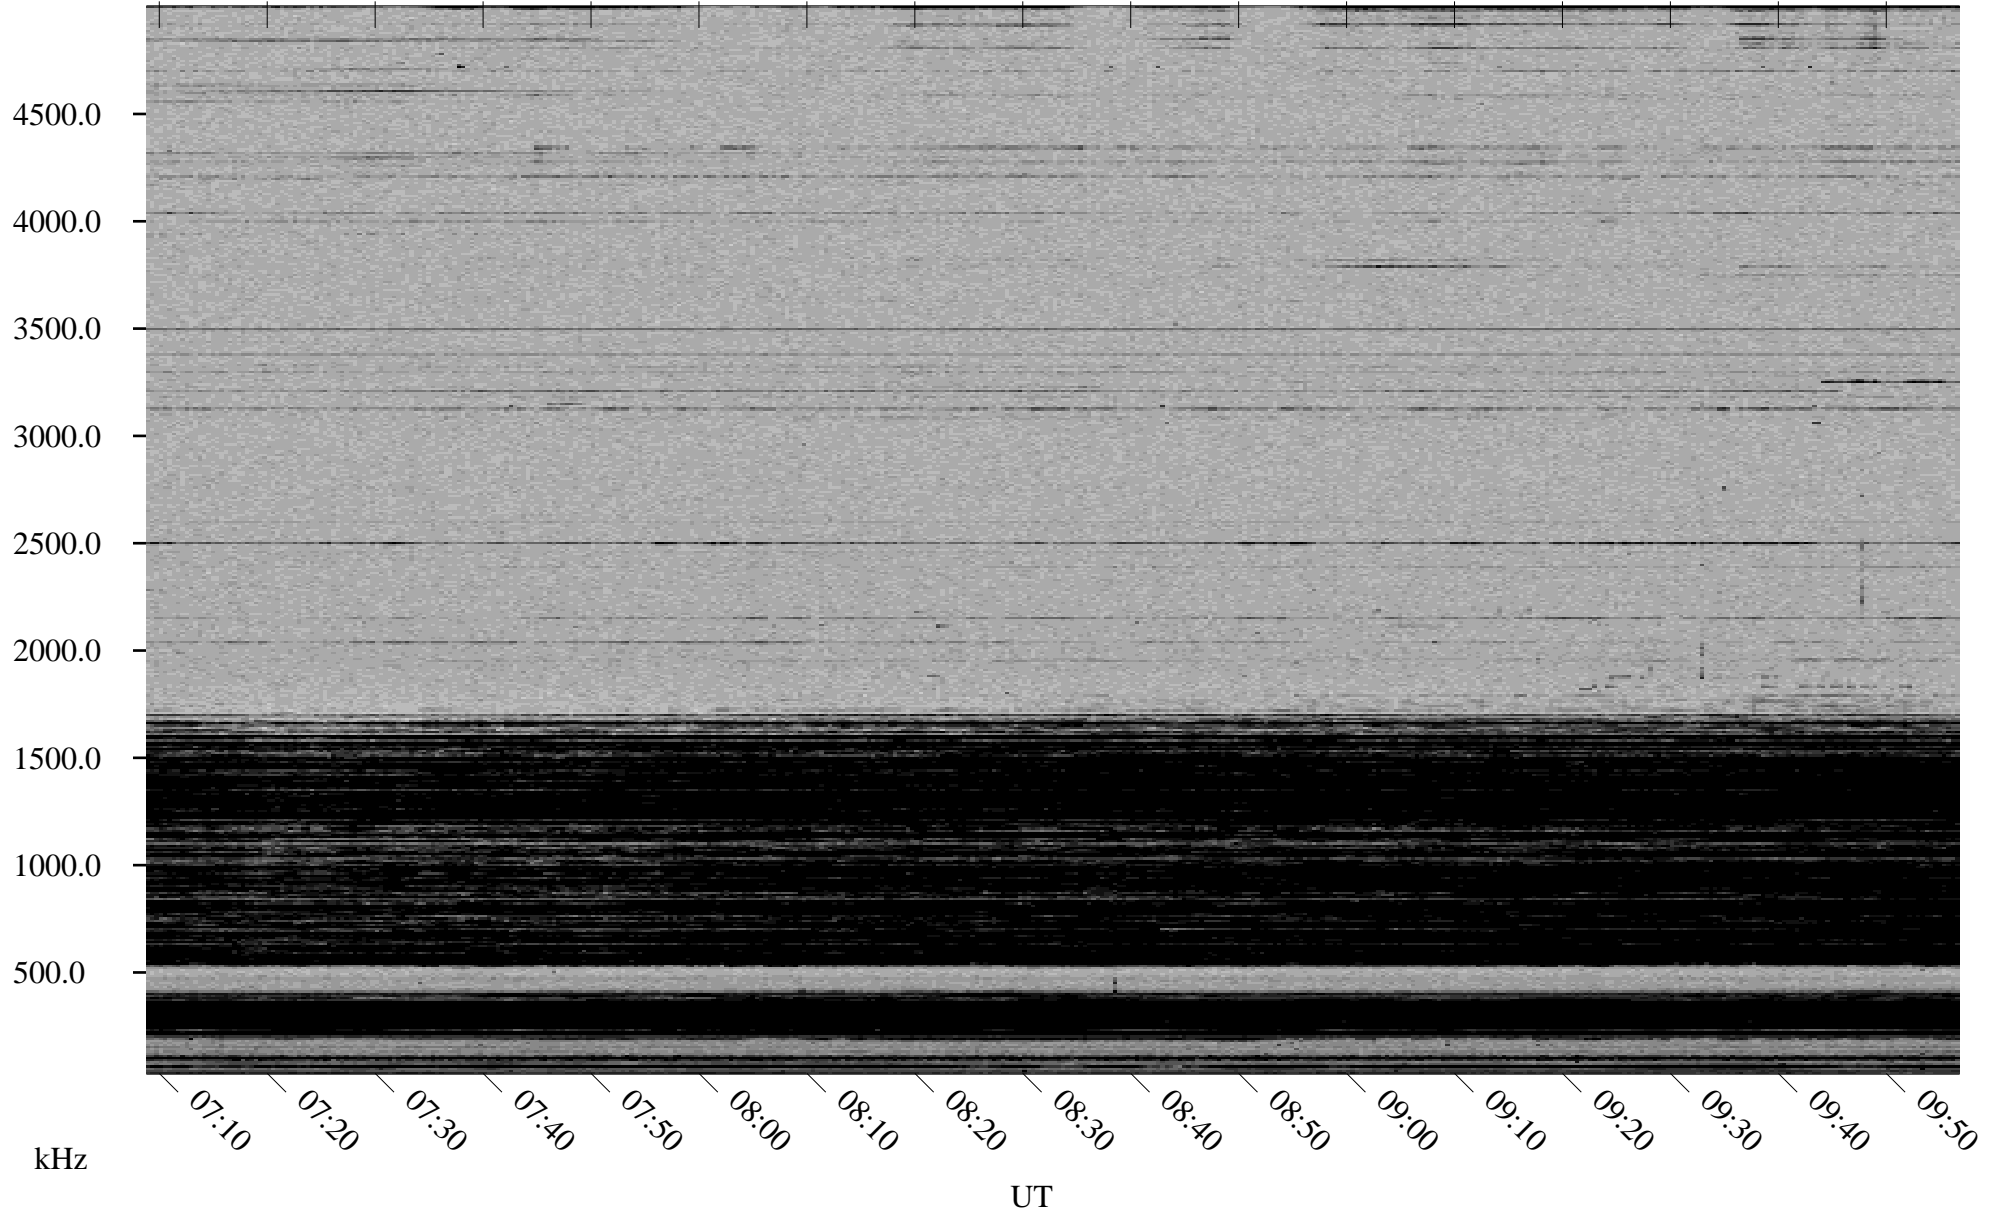

11/20/2000 Churchill, MTB

Linear Scale Black = 161 White = 15

ch00325l.r00m max_12

Page 1

11/20/2000 Churchill, MTB

Linear Scale Black = 161 White = 15

ch003251.r00m max_12

Page 2

11/21/2000 Churchill, MTB

Linear Scale Black = 161 White = 15

ch00325l.r00m max_12

Page 3

11/21/2000 Churchill, MTB

Linear Scale Black = 161 White = 15

ch00325l.r00m max_12

11/21/2000 Churchill, MTB

Linear Scale Black = 161 White = 15

ch00325l.r00m max_12

Page 5

11/21/2000 Churchill, MTB

Linear Scale Black = 161 White = 15

ch003251.r00m max_12

Page 6

11/21/2000 Churchill, MTB

Linear Scale Black = 161 White = 15

ch00325l.r00m max_12

Page 7

11/21/2000 Churchill, MTB

Linear Scale Black = 161 White = 15

ch003251.r00m max_12