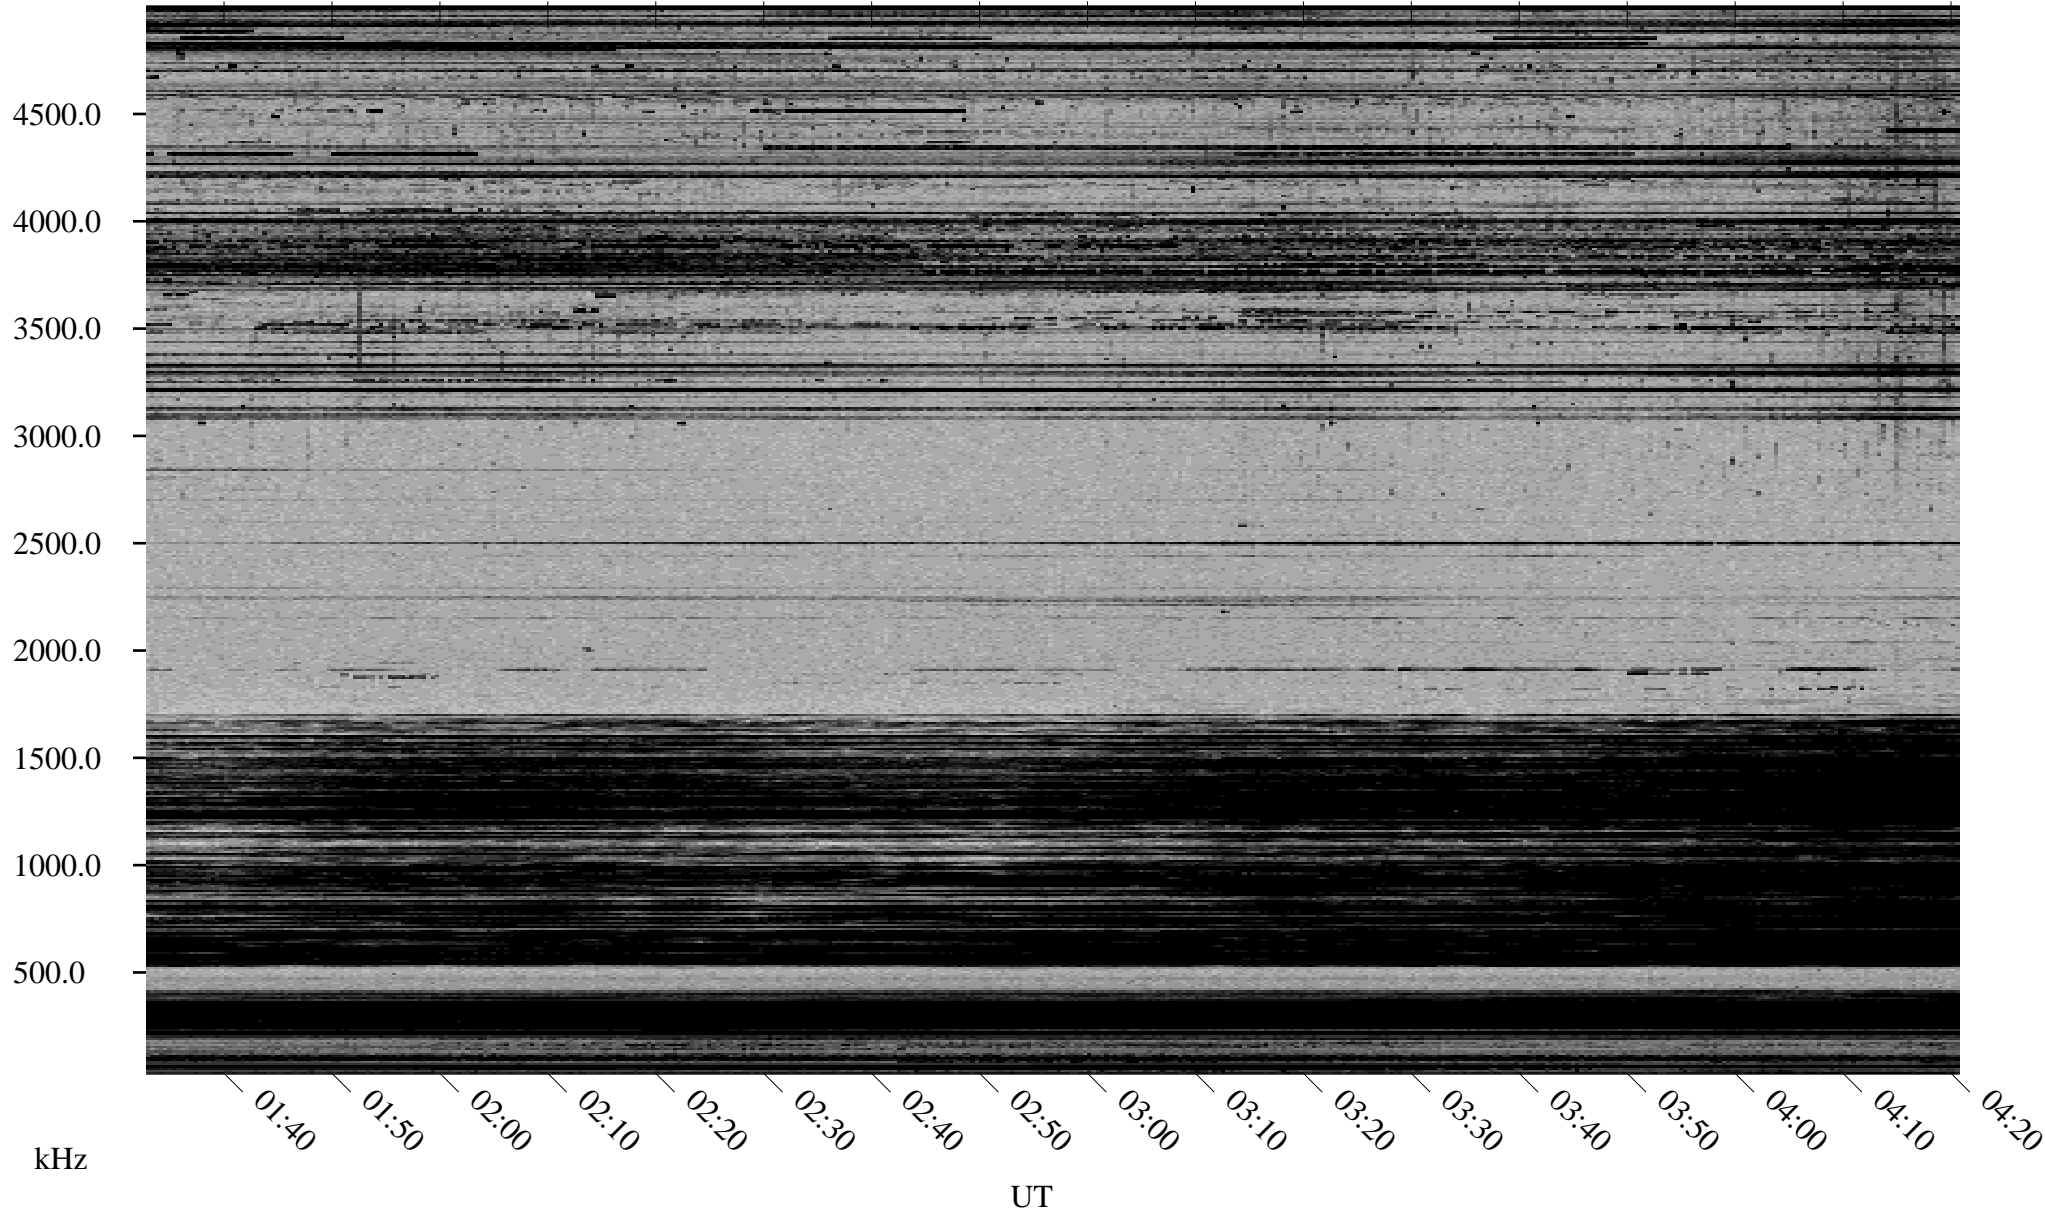

11/20/2000 Churchill, MTB

Linear Scale Black = 161 White = 15

ch00325l.r00m max_12

Page 1

11/20/2000 Churchill, MTB

Linear Scale Black = 161 White = 15

ch003251.r00m max_12

Page 2

11/21/2000 Churchill, MTB

Linear Scale Black = 161 White = 15

ch00325l.r00m max_12

Page 3

11/21/2000 Churchill, MTB

Linear Scale Black = 161 White = 15

ch00325l.r00m max_12

11/21/2000 Churchill, MTB

Linear Scale Black = 161 White = 15

ch00325l.r00m max_12

Page 5

11/21/2000 Churchill, MTB

Linear Scale Black = 161 White = 15

ch003251.r00m max_12

Page 6

11/21/2000 Churchill, MTB

Linear Scale Black = 161 White = 15

ch00325l.r00m max_12

Page 7

11/21/2000 Churchill, MTB

Linear Scale Black = 161 White = 15

ch003251.r00m max_12