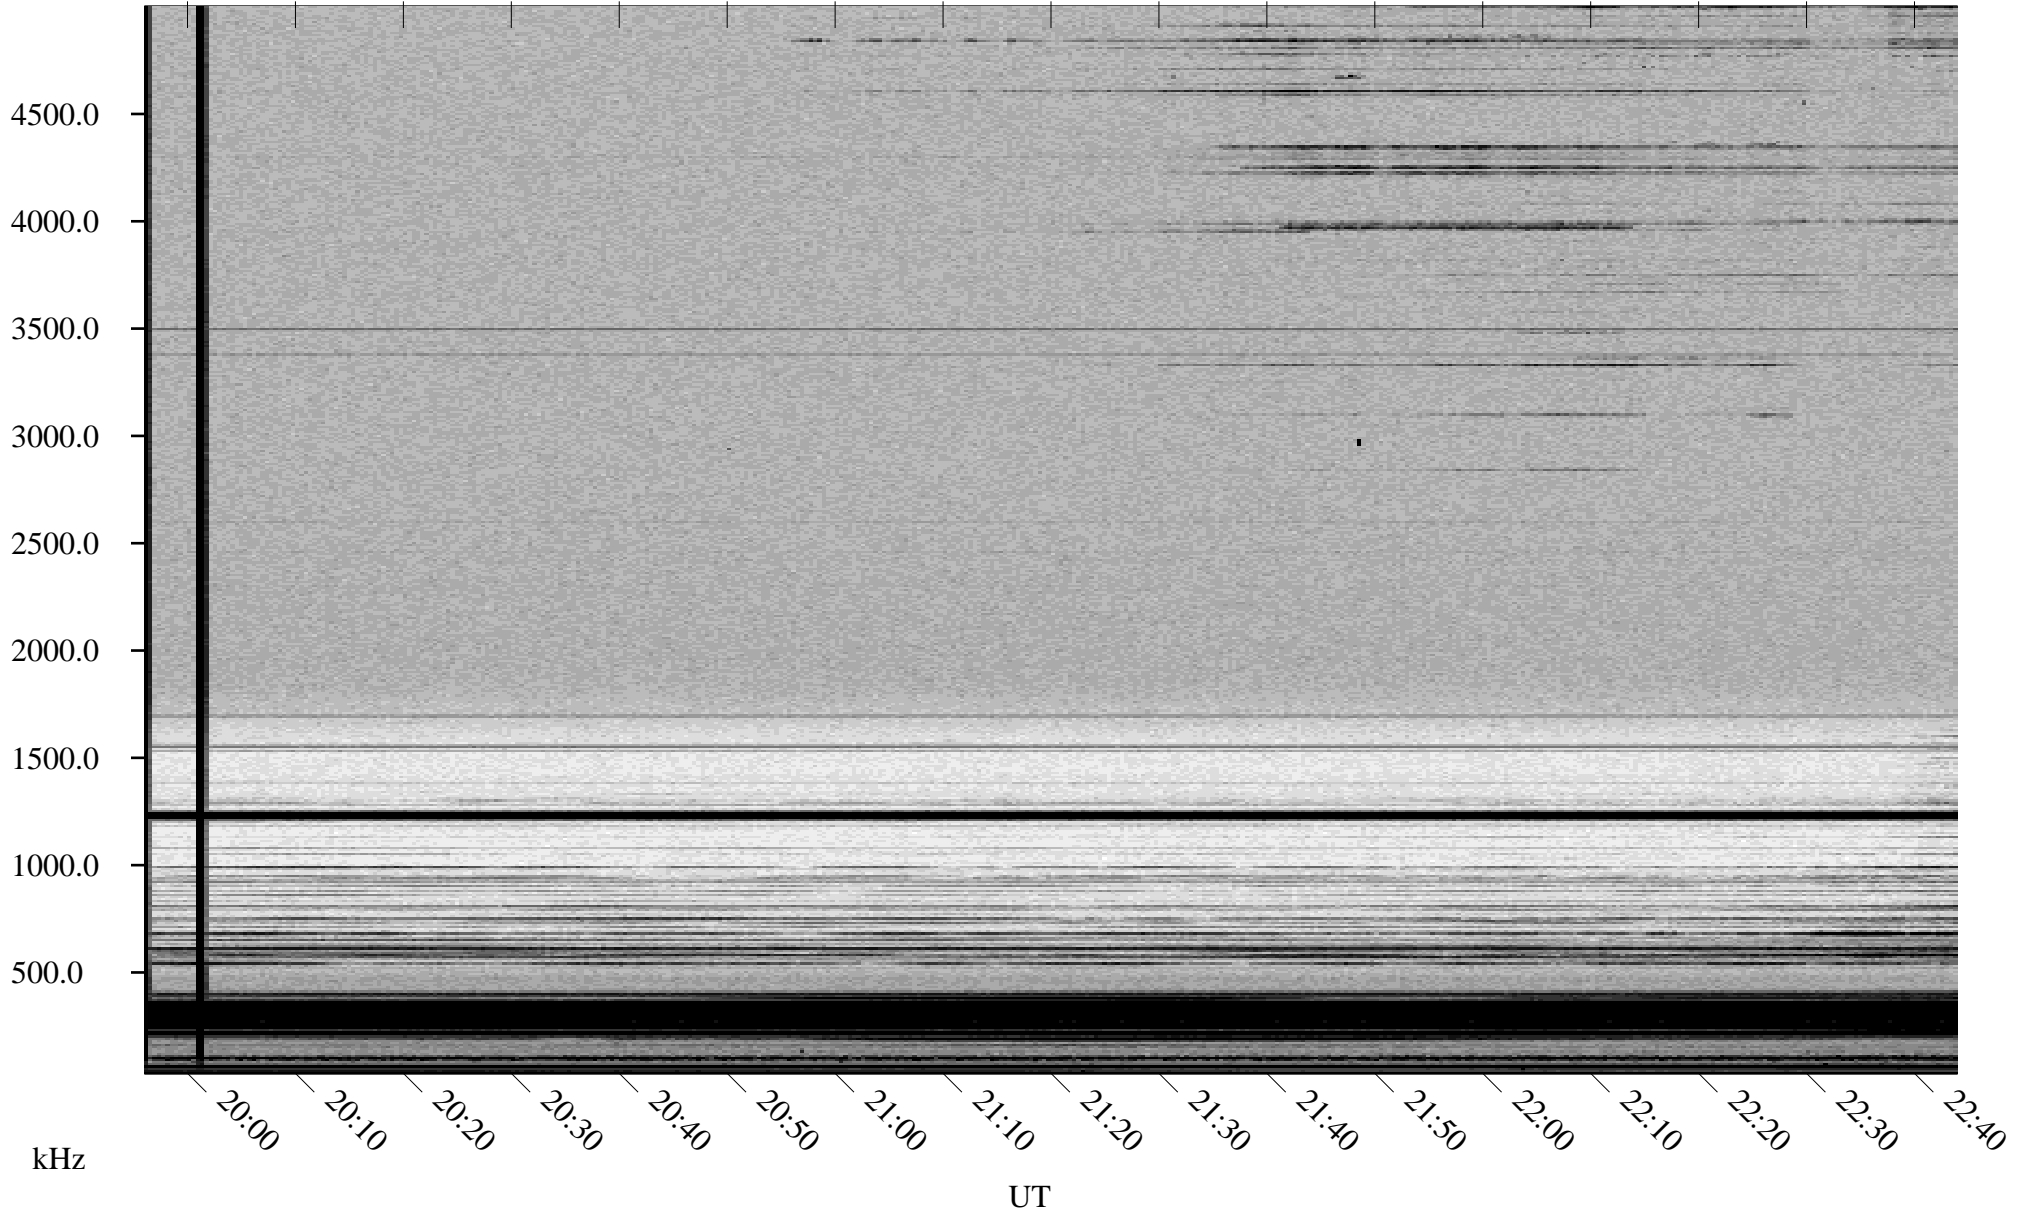

11/30/2000 Churchill, MTB

Linear Scale Black = 161 White = 15

ch003351.r00m max_12

Page 1

11/30/2000 Churchill, MTB

Linear Scale Black = 161 White = 15

ch00335l.r00m max_12

Page 2

12/01/2000 Churchill, MTB

Linear Scale Black = 161 White = 15

ch003351.r00m max_12

12/01/2000 Churchill, MTB

Linear Scale Black = 161 White = 15

ch00335l.r00m max_12

Page 4

12/01/2000 Churchill, MTB

Linear Scale Black = 161 White = 15

ch003351.r00m max_12

Page 5

12/01/2000 Churchill, MTB

Linear Scale Black = 161 White = 15

ch003351.r00m max_12

Page 6

12/01/2000 Churchill, MTB

Linear Scale Black = 161 White = 15

ch003351.r00m max_12

Page 7

12/01/2000 Churchill, MTB

Linear Scale Black = 161 White = 15

ch003351.r00m max_12