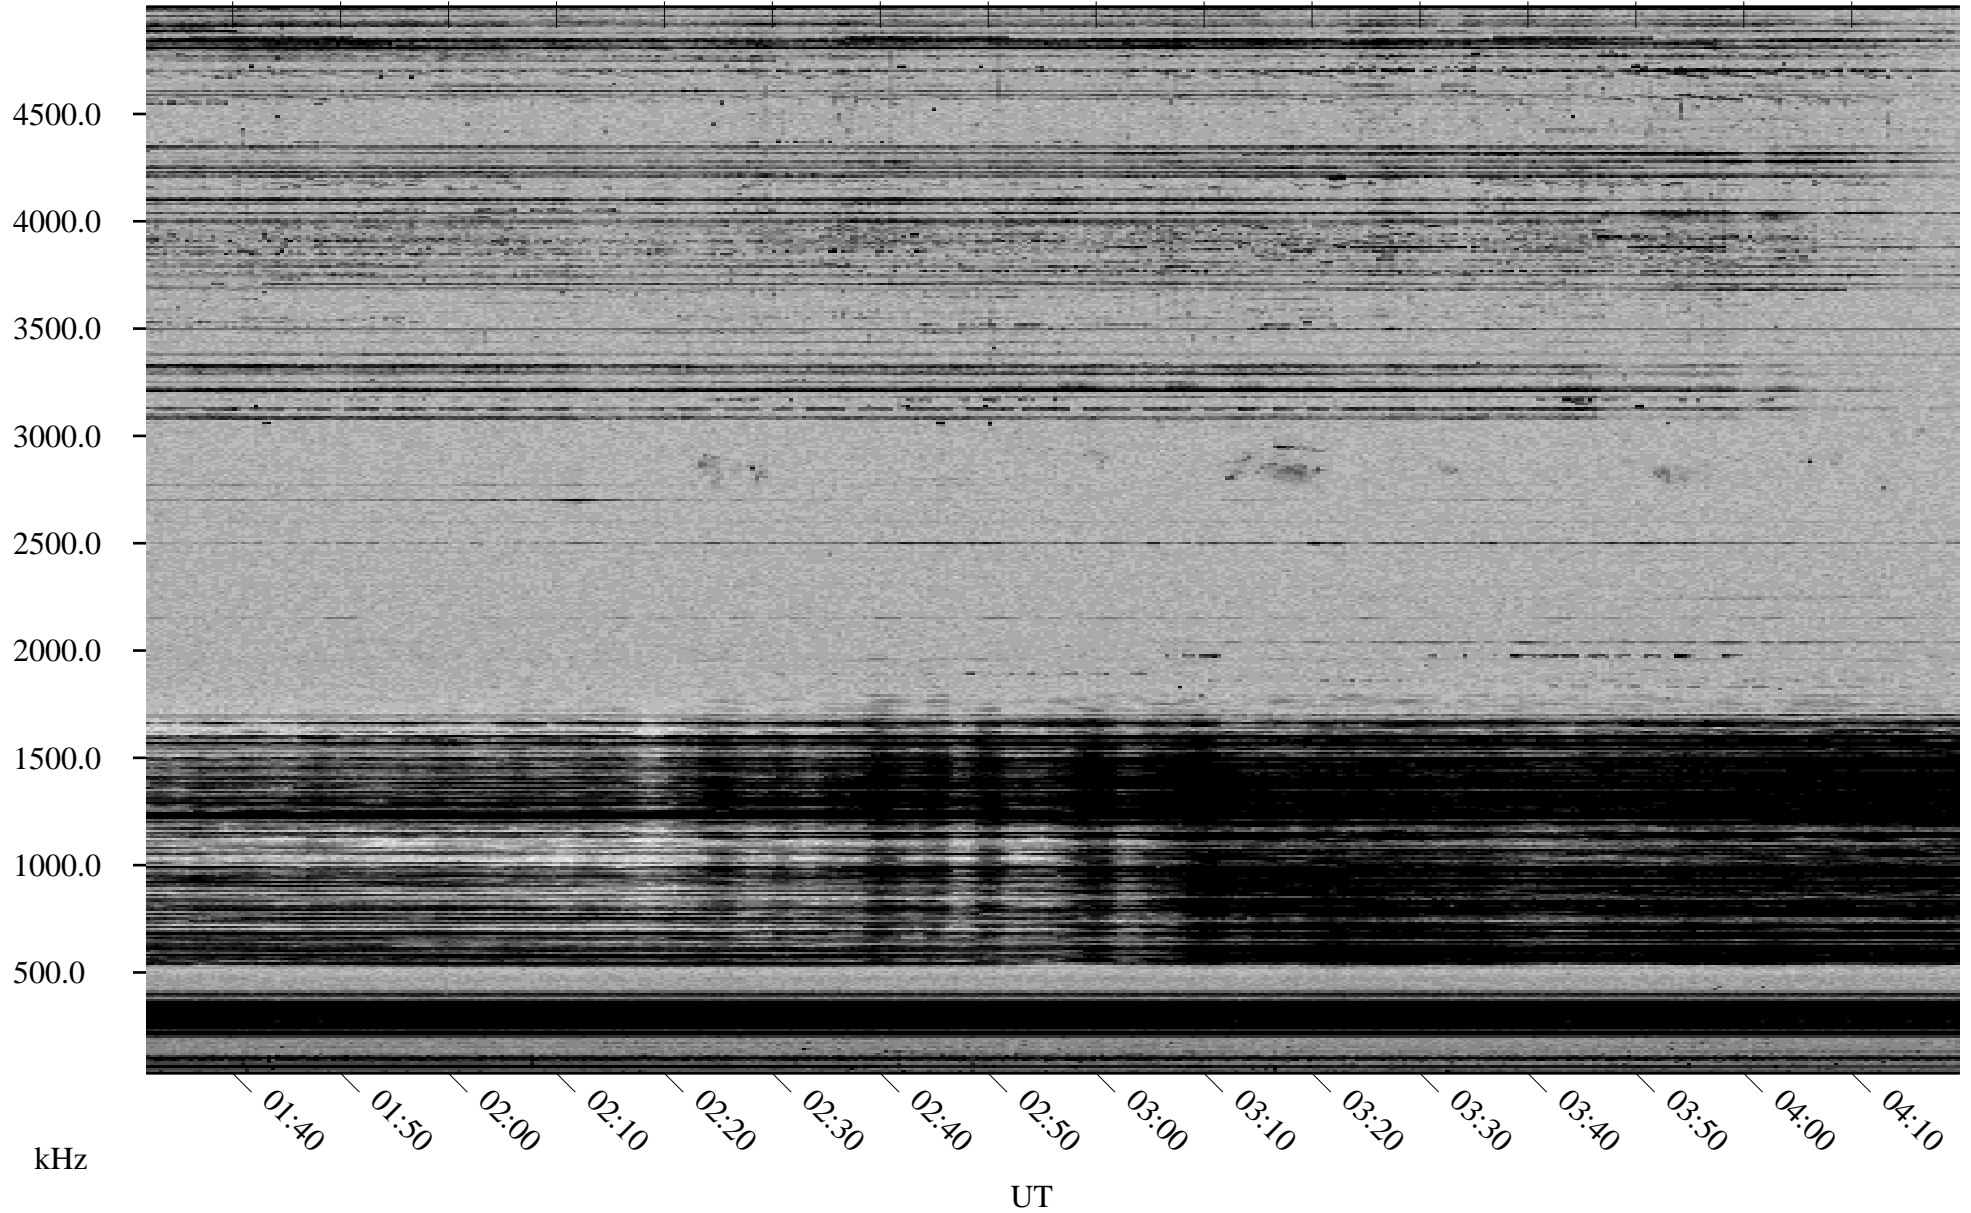

11/30/2000 Churchill, MTB

Linear Scale Black = 161 White = 15

ch003351.r00m max_12

Page 1

11/30/2000 Churchill, MTB

Linear Scale Black = 161 White = 15

ch00335l.r00m max_12

Page 2

12/01/2000 Churchill, MTB

Linear Scale Black = 161 White = 15

ch003351.r00m max_12

12/01/2000 Churchill, MTB

Linear Scale Black = 161 White = 15

ch00335l.r00m max_12

Page 4

12/01/2000 Churchill, MTB

Linear Scale Black = 161 White = 15

ch003351.r00m max_12

Page 5

12/01/2000 Churchill, MTB

Linear Scale Black = 161 White = 15

ch003351.r00m max_12

Page 6

12/01/2000 Churchill, MTB

Linear Scale Black = 161 White = 15

ch003351.r00m max_12

Page 7

12/01/2000 Churchill, MTB

Linear Scale Black = 161 White = 15

ch003351.r00m max_12