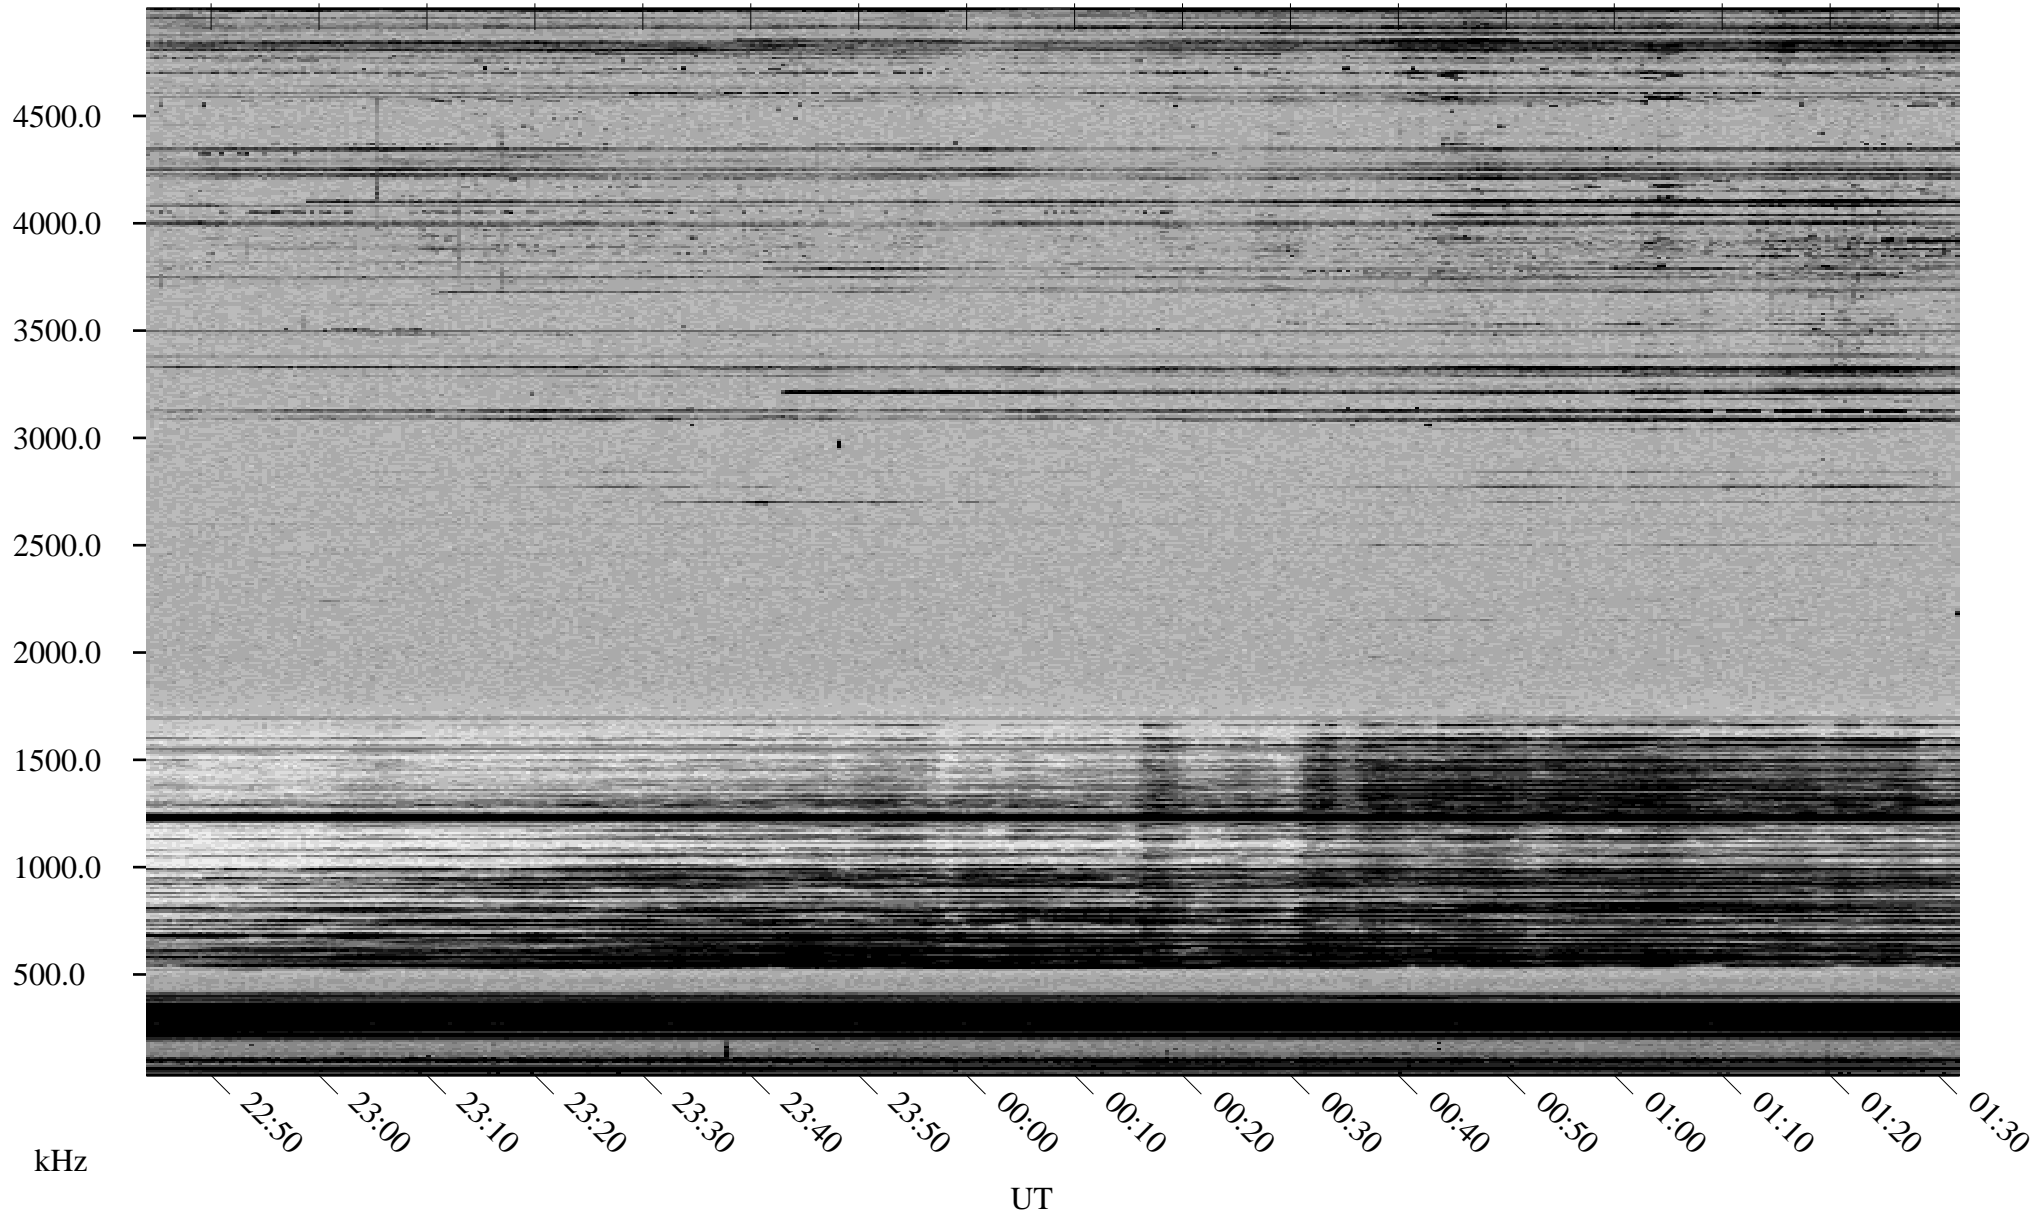

11/30/2000 Churchill, MTB

Linear Scale Black = 161 White = 15

ch003351.r00m max_12

Page 1

11/30/2000 Churchill, MTB

Linear Scale Black = 161 White = 15

ch00335l.r00m max_12

Page 2

12/01/2000 Churchill, MTB

Linear Scale Black = 161 White = 15

ch003351.r00m max_12

12/01/2000 Churchill, MTB

Linear Scale Black = 161 White = 15

ch00335l.r00m max_12

Page 4

12/01/2000 Churchill, MTB

Linear Scale Black = 161 White = 15

ch003351.r00m max_12

Page 5

12/01/2000 Churchill, MTB

Linear Scale Black = 161 White = 15

ch003351.r00m max_12

Page 6

12/01/2000 Churchill, MTB

Linear Scale Black = 161 White = 15

ch003351.r00m max_12

Page 7

12/01/2000 Churchill, MTB

Linear Scale Black = 161 White = 15

ch003351.r00m max_12