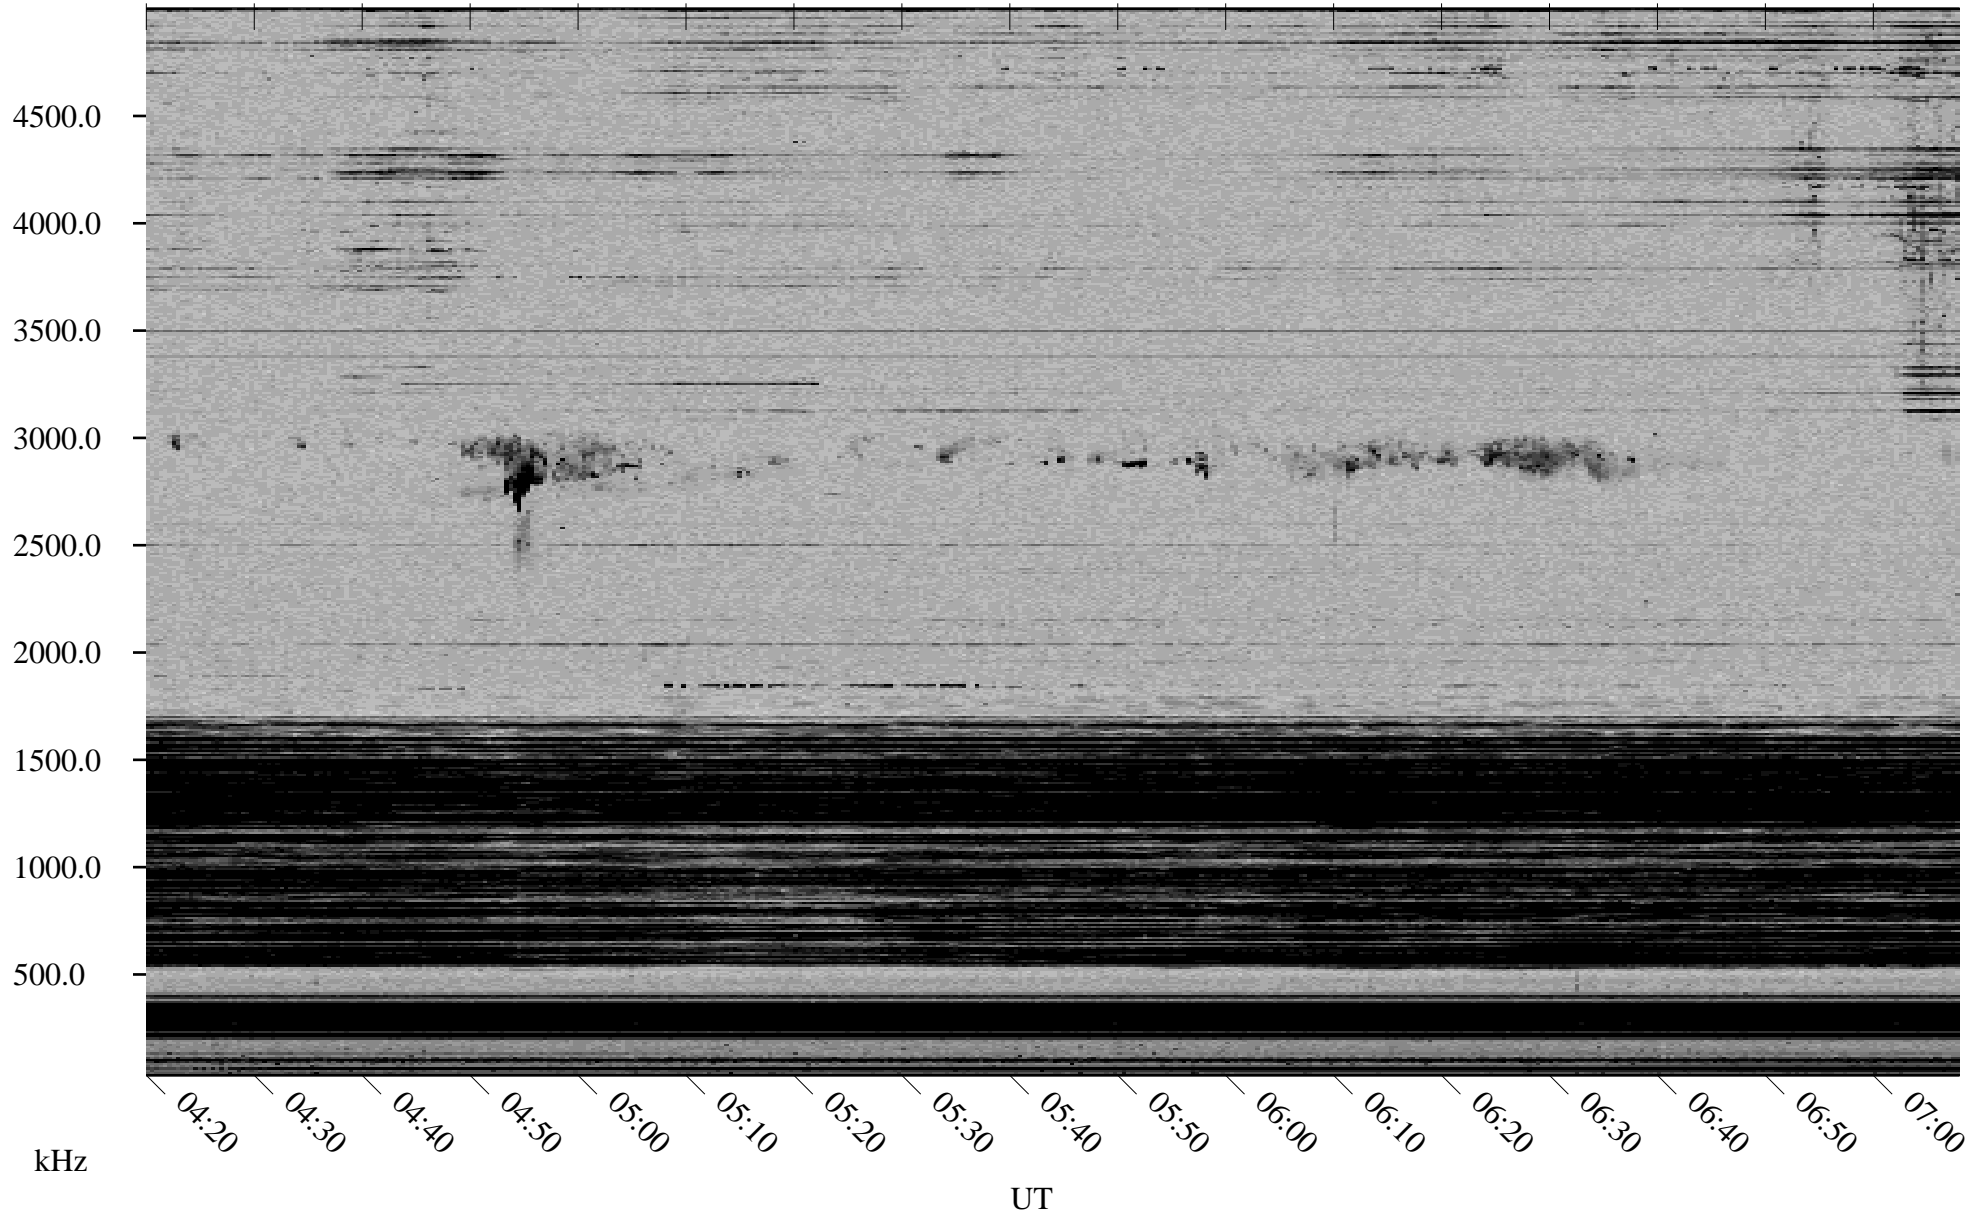

11/30/2000 Churchill, MTB

Linear Scale Black = 161 White = 15

ch003351.r00m max_12

Page 1

11/30/2000 Churchill, MTB

Linear Scale Black = 161 White = 15

ch00335l.r00m max_12

Page 2

12/01/2000 Churchill, MTB

Linear Scale Black = 161 White = 15

ch003351.r00m max_12

12/01/2000 Churchill, MTB

Linear Scale Black = 161 White = 15

ch00335l.r00m max_12

Page 4

12/01/2000 Churchill, MTB

Linear Scale Black = 161 White = 15

ch003351.r00m max_12

Page 5

12/01/2000 Churchill, MTB

Linear Scale Black = 161 White = 15

ch003351.r00m max_12

Page 6

12/01/2000 Churchill, MTB

Linear Scale Black = 161 White = 15

ch003351.r00m max_12

Page 7

12/01/2000 Churchill, MTB

Linear Scale Black = 161 White = 15

ch003351.r00m max_12