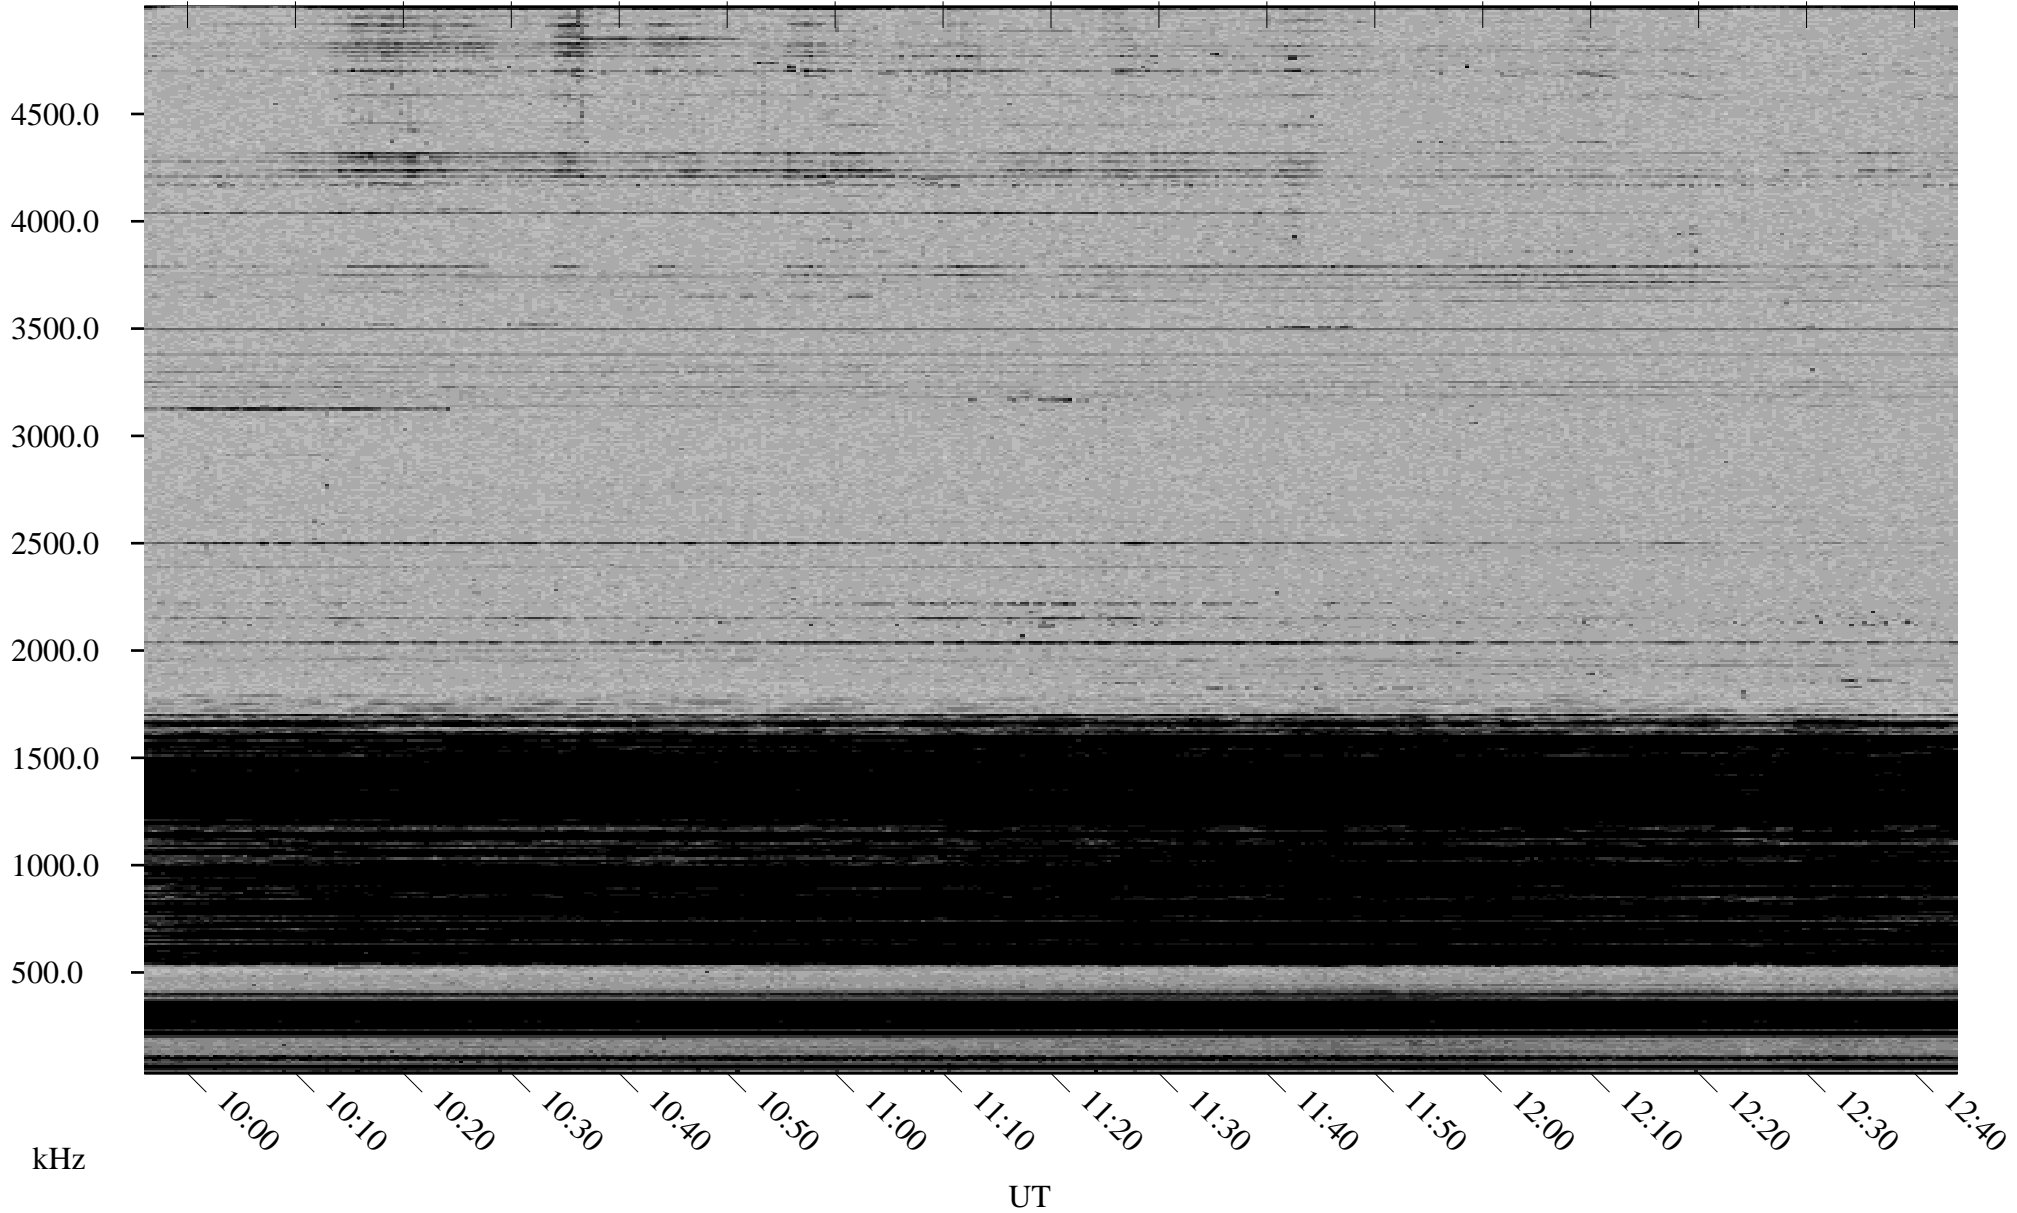

11/30/2000 Churchill, MTB

Linear Scale Black = 161 White = 15

ch003351.r00m max_12

Page 1

11/30/2000 Churchill, MTB

Linear Scale Black = 161 White = 15

ch00335l.r00m max_12

Page 2

12/01/2000 Churchill, MTB

Linear Scale Black = 161 White = 15

ch003351.r00m max_12

12/01/2000 Churchill, MTB

Linear Scale Black = 161 White = 15

ch00335l.r00m max_12

Page 4

12/01/2000 Churchill, MTB

Linear Scale Black = 161 White = 15

ch003351.r00m max_12

Page 5

12/01/2000 Churchill, MTB

Linear Scale Black = 161 White = 15

ch003351.r00m max_12

Page 6

12/01/2000 Churchill, MTB

Linear Scale Black = 161 White = 15

ch003351.r00m max_12

Page 7

12/01/2000 Churchill, MTB

Linear Scale Black = 161 White = 15

ch003351.r00m max_12