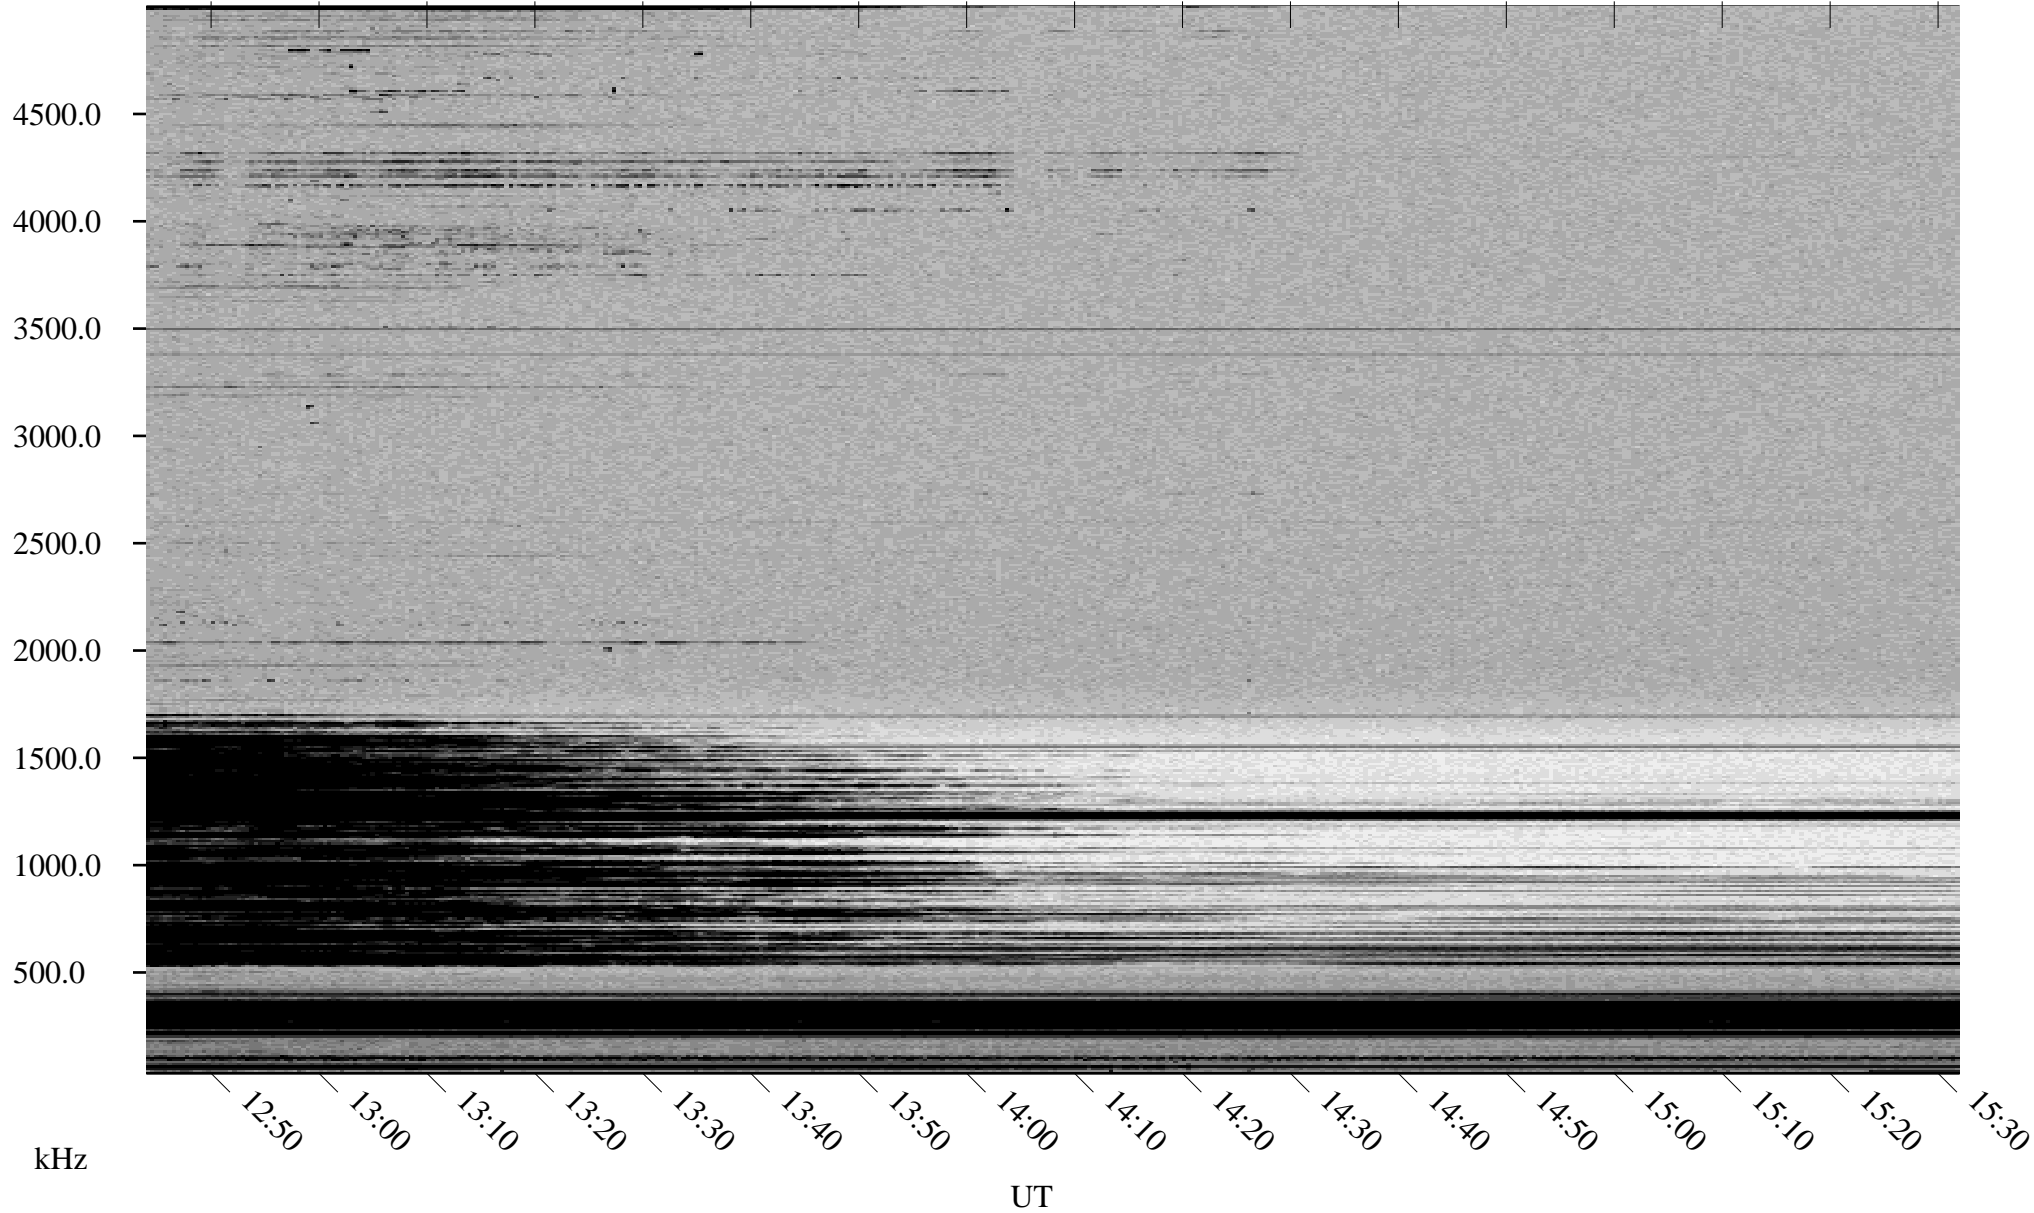

11/30/2000 Churchill, MTB

Linear Scale Black = 161 White = 15

ch003351.r00m max_12

Page 1

11/30/2000 Churchill, MTB

Linear Scale Black = 161 White = 15

ch00335l.r00m max_12

Page 2

12/01/2000 Churchill, MTB

Linear Scale Black = 161 White = 15

ch003351.r00m max_12

12/01/2000 Churchill, MTB

Linear Scale Black = 161 White = 15

ch00335l.r00m max_12

Page 4

12/01/2000 Churchill, MTB

Linear Scale Black = 161 White = 15

ch003351.r00m max_12

Page 5

12/01/2000 Churchill, MTB

Linear Scale Black = 161 White = 15

ch003351.r00m max_12

Page 6

12/01/2000 Churchill, MTB

Linear Scale Black = 161 White = 15

ch003351.r00m max_12

Page 7

12/01/2000 Churchill, MTB

Linear Scale Black = 161 White = 15

ch003351.r00m max_12