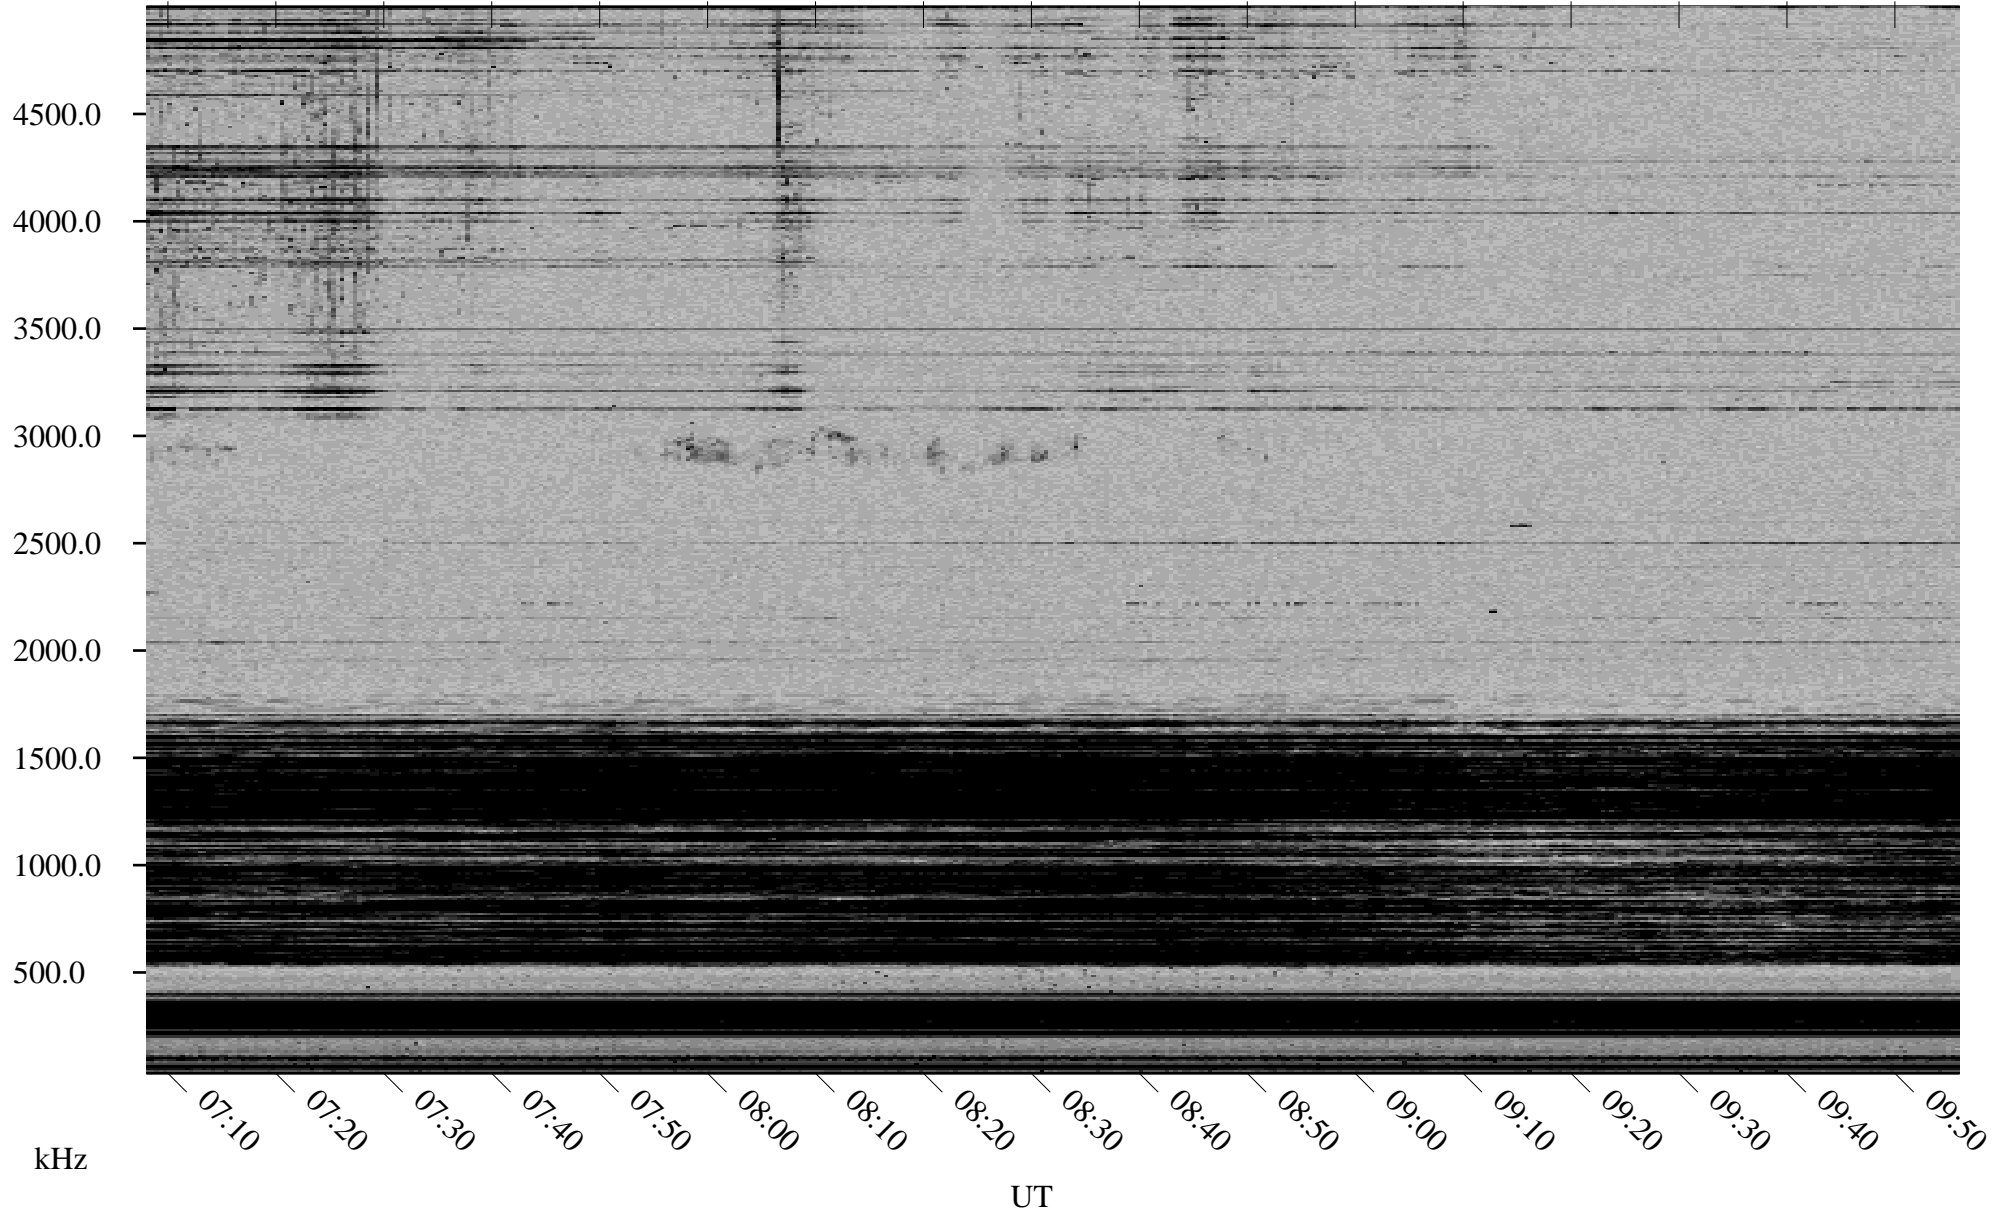

11/30/2000 Churchill, MTB

Linear Scale Black = 161 White = 15

ch003351.r00m max_12

Page 1

11/30/2000 Churchill, MTB

Linear Scale Black = 161 White = 15

ch00335l.r00m max_12

Page 2

12/01/2000 Churchill, MTB

Linear Scale Black = 161 White = 15

ch003351.r00m max_12

12/01/2000 Churchill, MTB

Linear Scale Black = 161 White = 15

ch00335l.r00m max_12

Page 4

12/01/2000 Churchill, MTB

Linear Scale Black = 161 White = 15

ch003351.r00m max_12

Page 5

12/01/2000 Churchill, MTB

Linear Scale Black = 161 White = 15

ch003351.r00m max_12

Page 6

12/01/2000 Churchill, MTB

Linear Scale Black = 161 White = 15

ch003351.r00m max_12

Page 7

12/01/2000 Churchill, MTB

Linear Scale Black = 161 White = 15

ch003351.r00m max_12