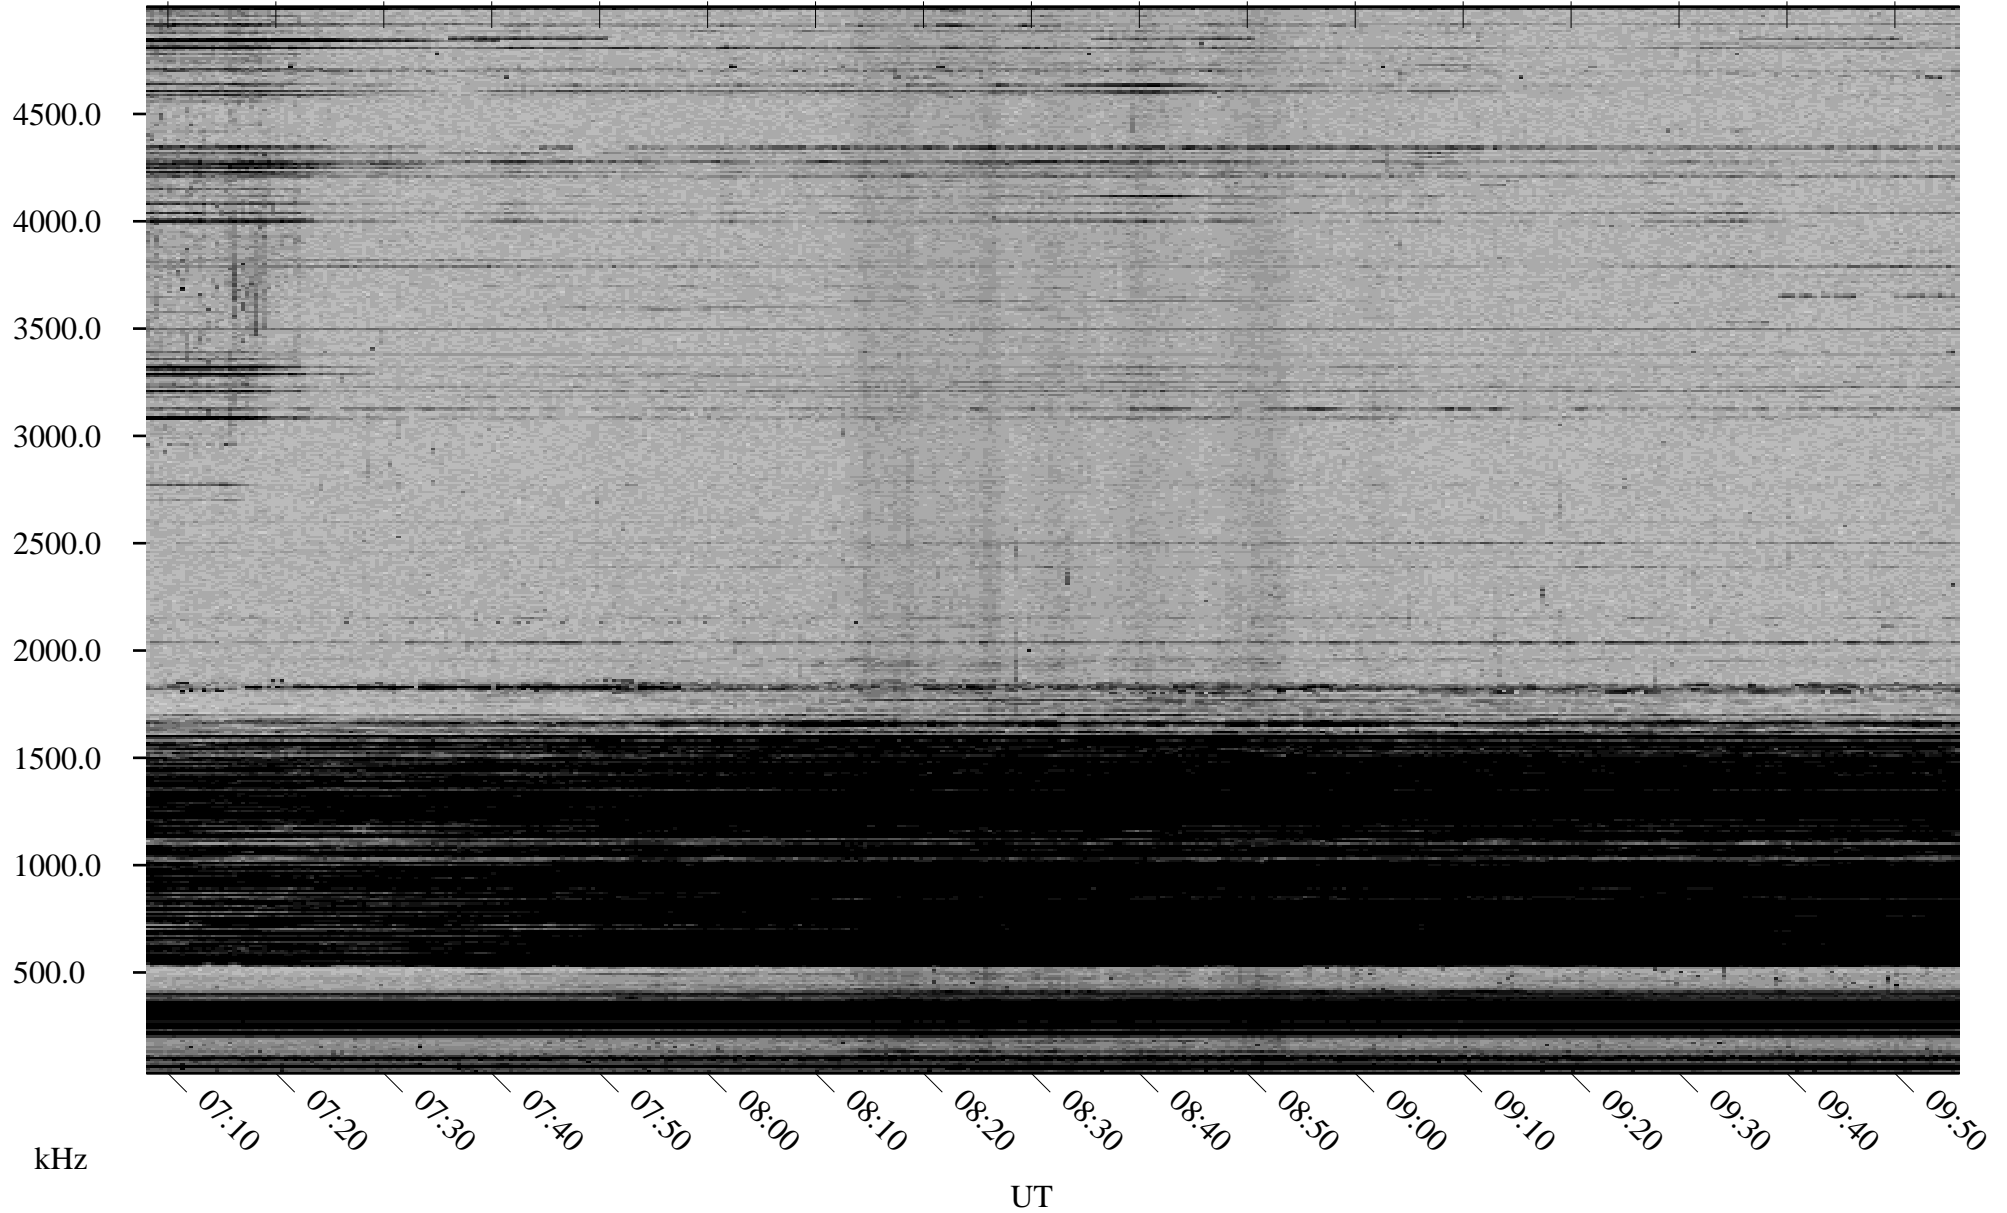

12/02/2000 Churchill, MTB

Linear Scale Black = 161 White = 15

ch003371.r00m max_12

Page 1

12/02/2000 Churchill, MTB

Linear Scale Black = 161 White = 15

ch00337l.r00m max_12

Page 2

12/03/2000 Churchill, MTB

Linear Scale Black = 161 White = 15

ch00337l.r00m max_12

Page 3

12/03/2000 Churchill, MTB

Linear Scale Black = 161 White = 15

ch00337l.r00m max_12

Page 4

12/03/2000 Churchill, MTB

Linear Scale Black = 161 White = 15

ch00337l.r00m max_12

Page 5

12/03/2000 Churchill, MTB

Linear Scale Black = 161 White = 15

ch00337l.r00m max_12

Page 6

12/03/2000 Churchill, MTB

Linear Scale Black = 161 White = 15

ch00337l.r00m max_12

Page 7

12/03/2000 Churchill, MTB

Linear Scale Black = 161 White = 15

ch00337l.r00m max_12