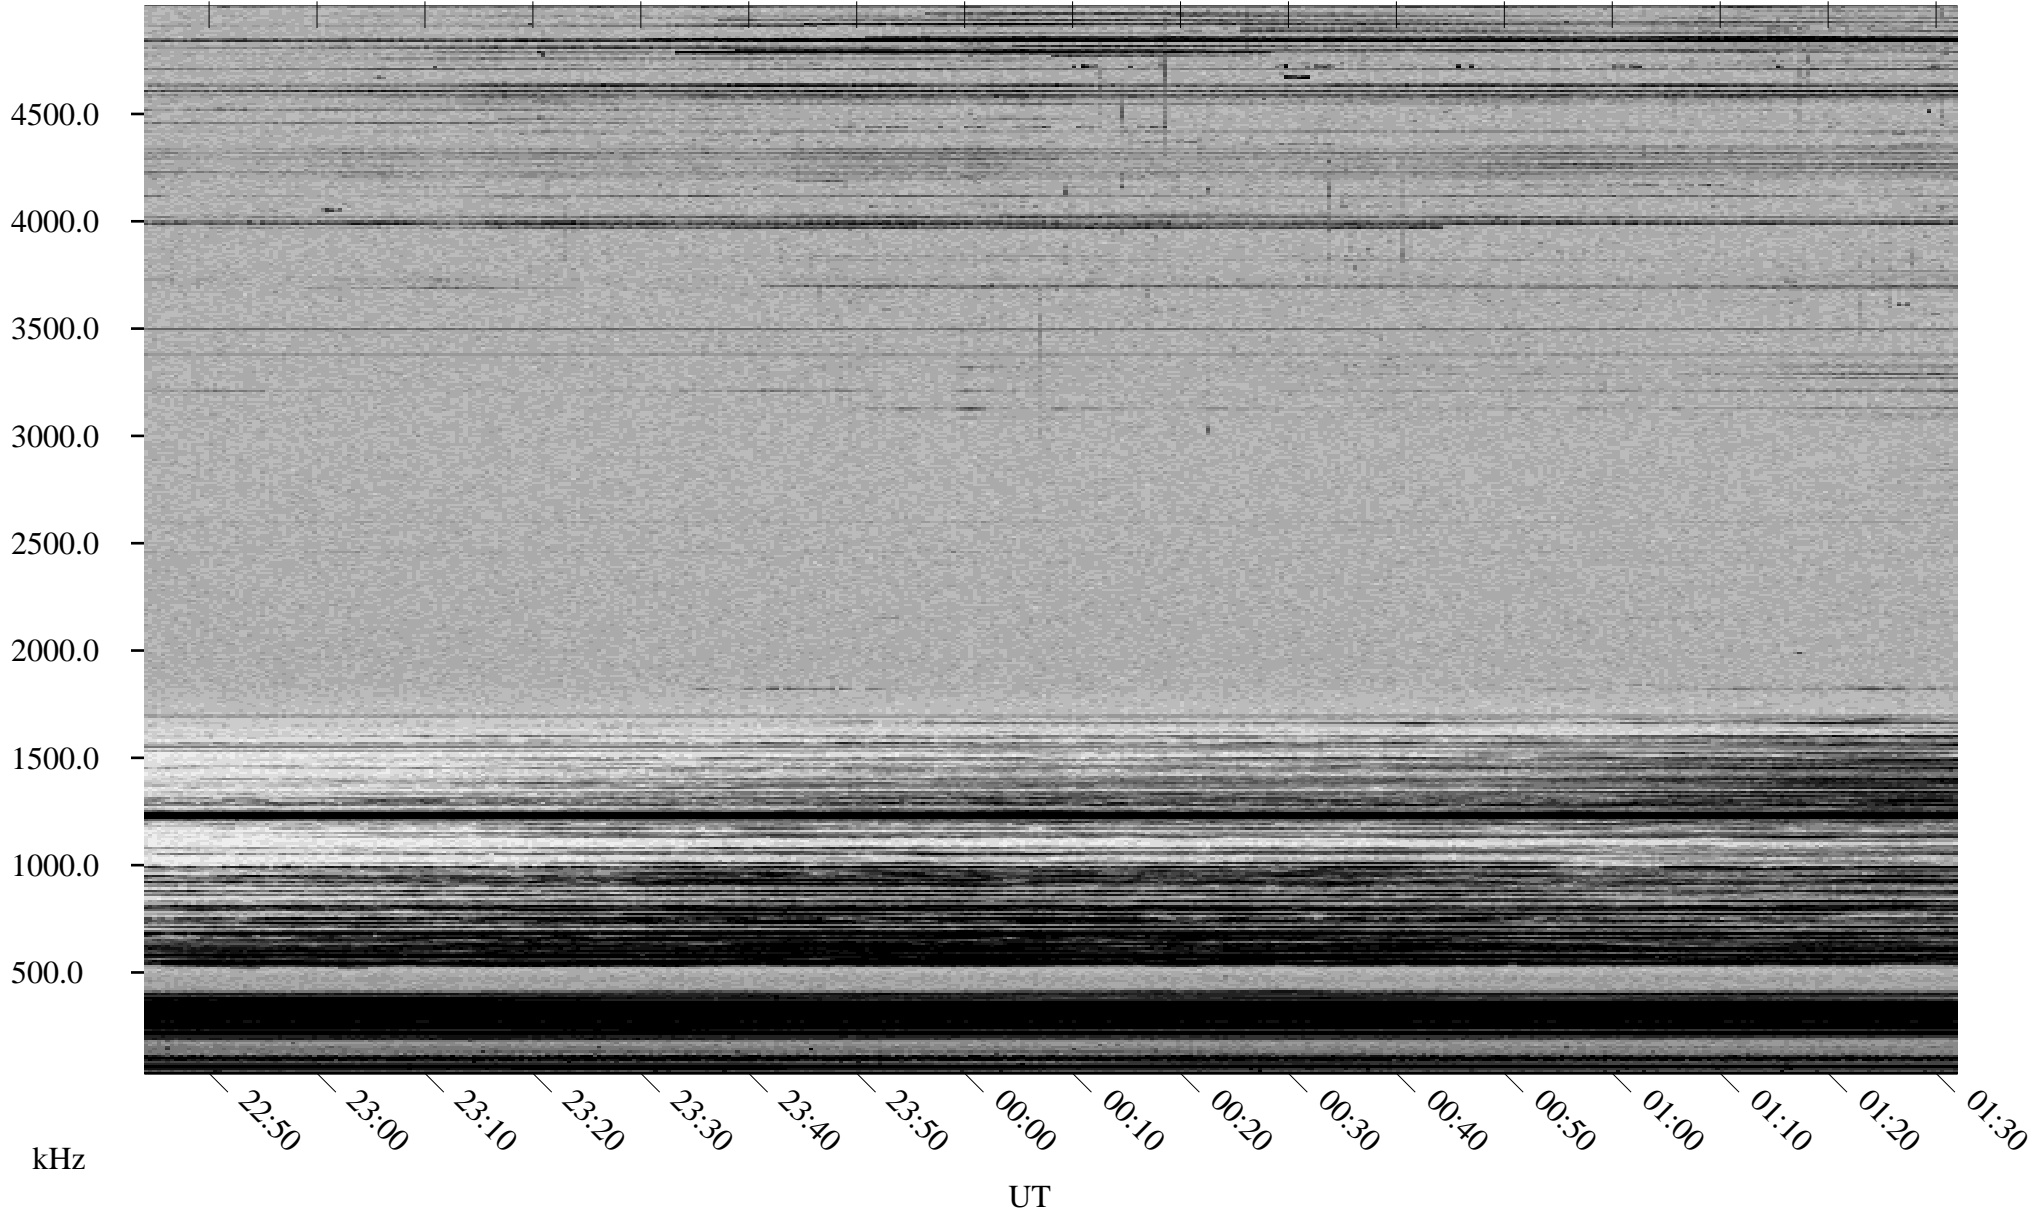

12/02/2000 Churchill, MTB

Linear Scale Black = 161 White = 15

ch003371.r00m max_12

Page 1

12/02/2000 Churchill, MTB

Linear Scale Black = 161 White = 15

ch00337l.r00m max_12

Page 2

12/03/2000 Churchill, MTB

Linear Scale Black = 161 White = 15

ch00337l.r00m max_12

Page 3

12/03/2000 Churchill, MTB

Linear Scale Black = 161 White = 15

ch00337l.r00m max_12

Page 4

12/03/2000 Churchill, MTB

Linear Scale Black = 161 White = 15

ch00337l.r00m max_12

Page 5

12/03/2000 Churchill, MTB

Linear Scale Black = 161 White = 15

ch00337l.r00m max_12

Page 6

12/03/2000 Churchill, MTB

Linear Scale Black = 161 White = 15

ch00337l.r00m max_12

Page 7

12/03/2000 Churchill, MTB

Linear Scale Black = 161 White = 15

ch00337l.r00m max_12