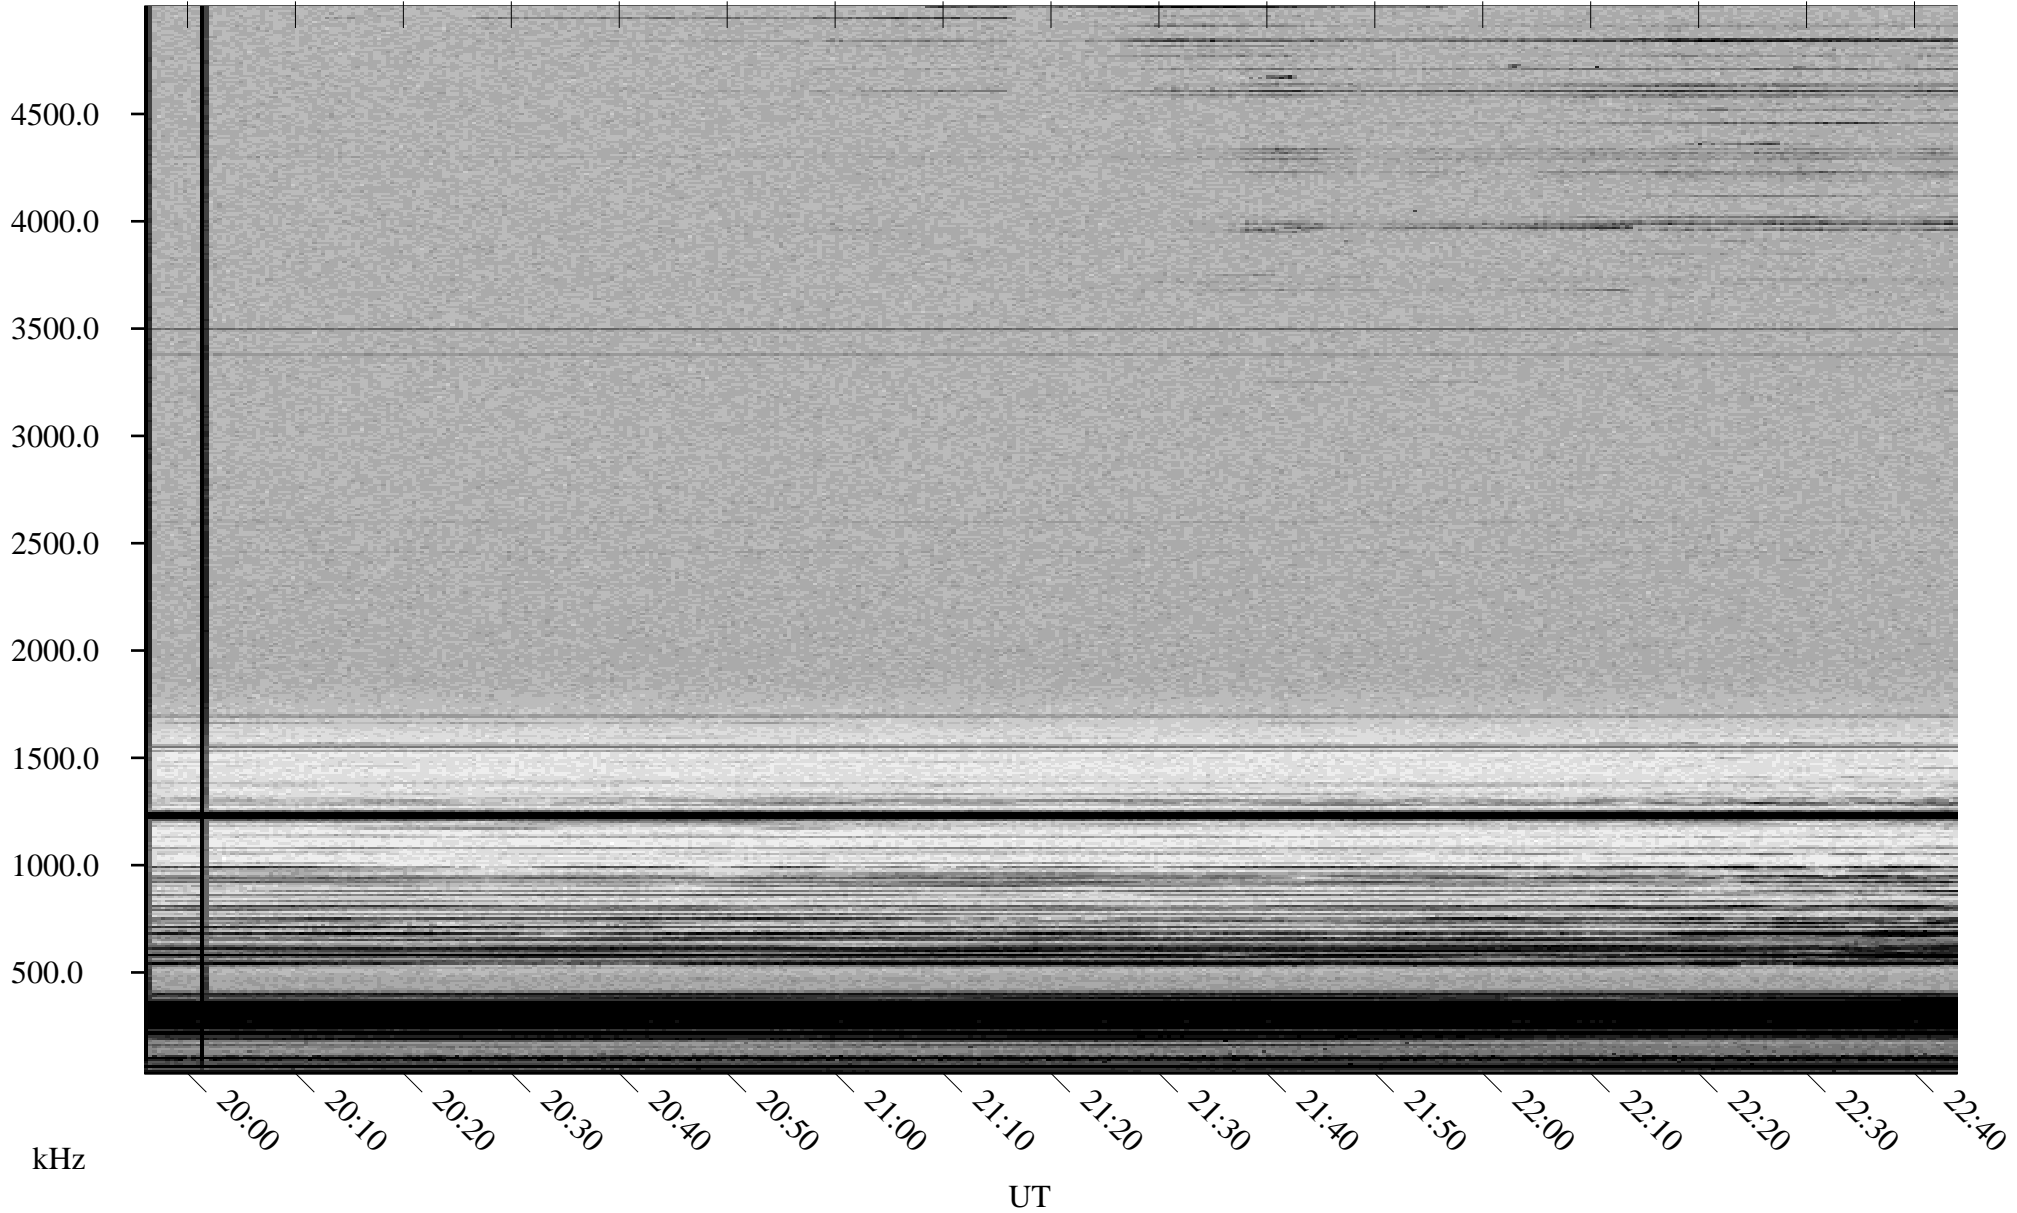

12/02/2000 Churchill, MTB

Linear Scale Black = 161 White = 15

ch003371.r00m max_12

Page 1

12/02/2000 Churchill, MTB

Linear Scale Black = 161 White = 15

ch00337l.r00m max_12

Page 2

12/03/2000 Churchill, MTB

Linear Scale Black = 161 White = 15

ch00337l.r00m max_12

Page 3

12/03/2000 Churchill, MTB

Linear Scale Black = 161 White = 15

ch00337l.r00m max_12

Page 4

12/03/2000 Churchill, MTB

Linear Scale Black = 161 White = 15

ch00337l.r00m max_12

Page 5

12/03/2000 Churchill, MTB

Linear Scale Black = 161 White = 15

ch00337l.r00m max_12

Page 6

12/03/2000 Churchill, MTB

Linear Scale Black = 161 White = 15

ch00337l.r00m max_12

Page 7

12/03/2000 Churchill, MTB

Linear Scale Black = 161 White = 15

ch00337l.r00m max_12