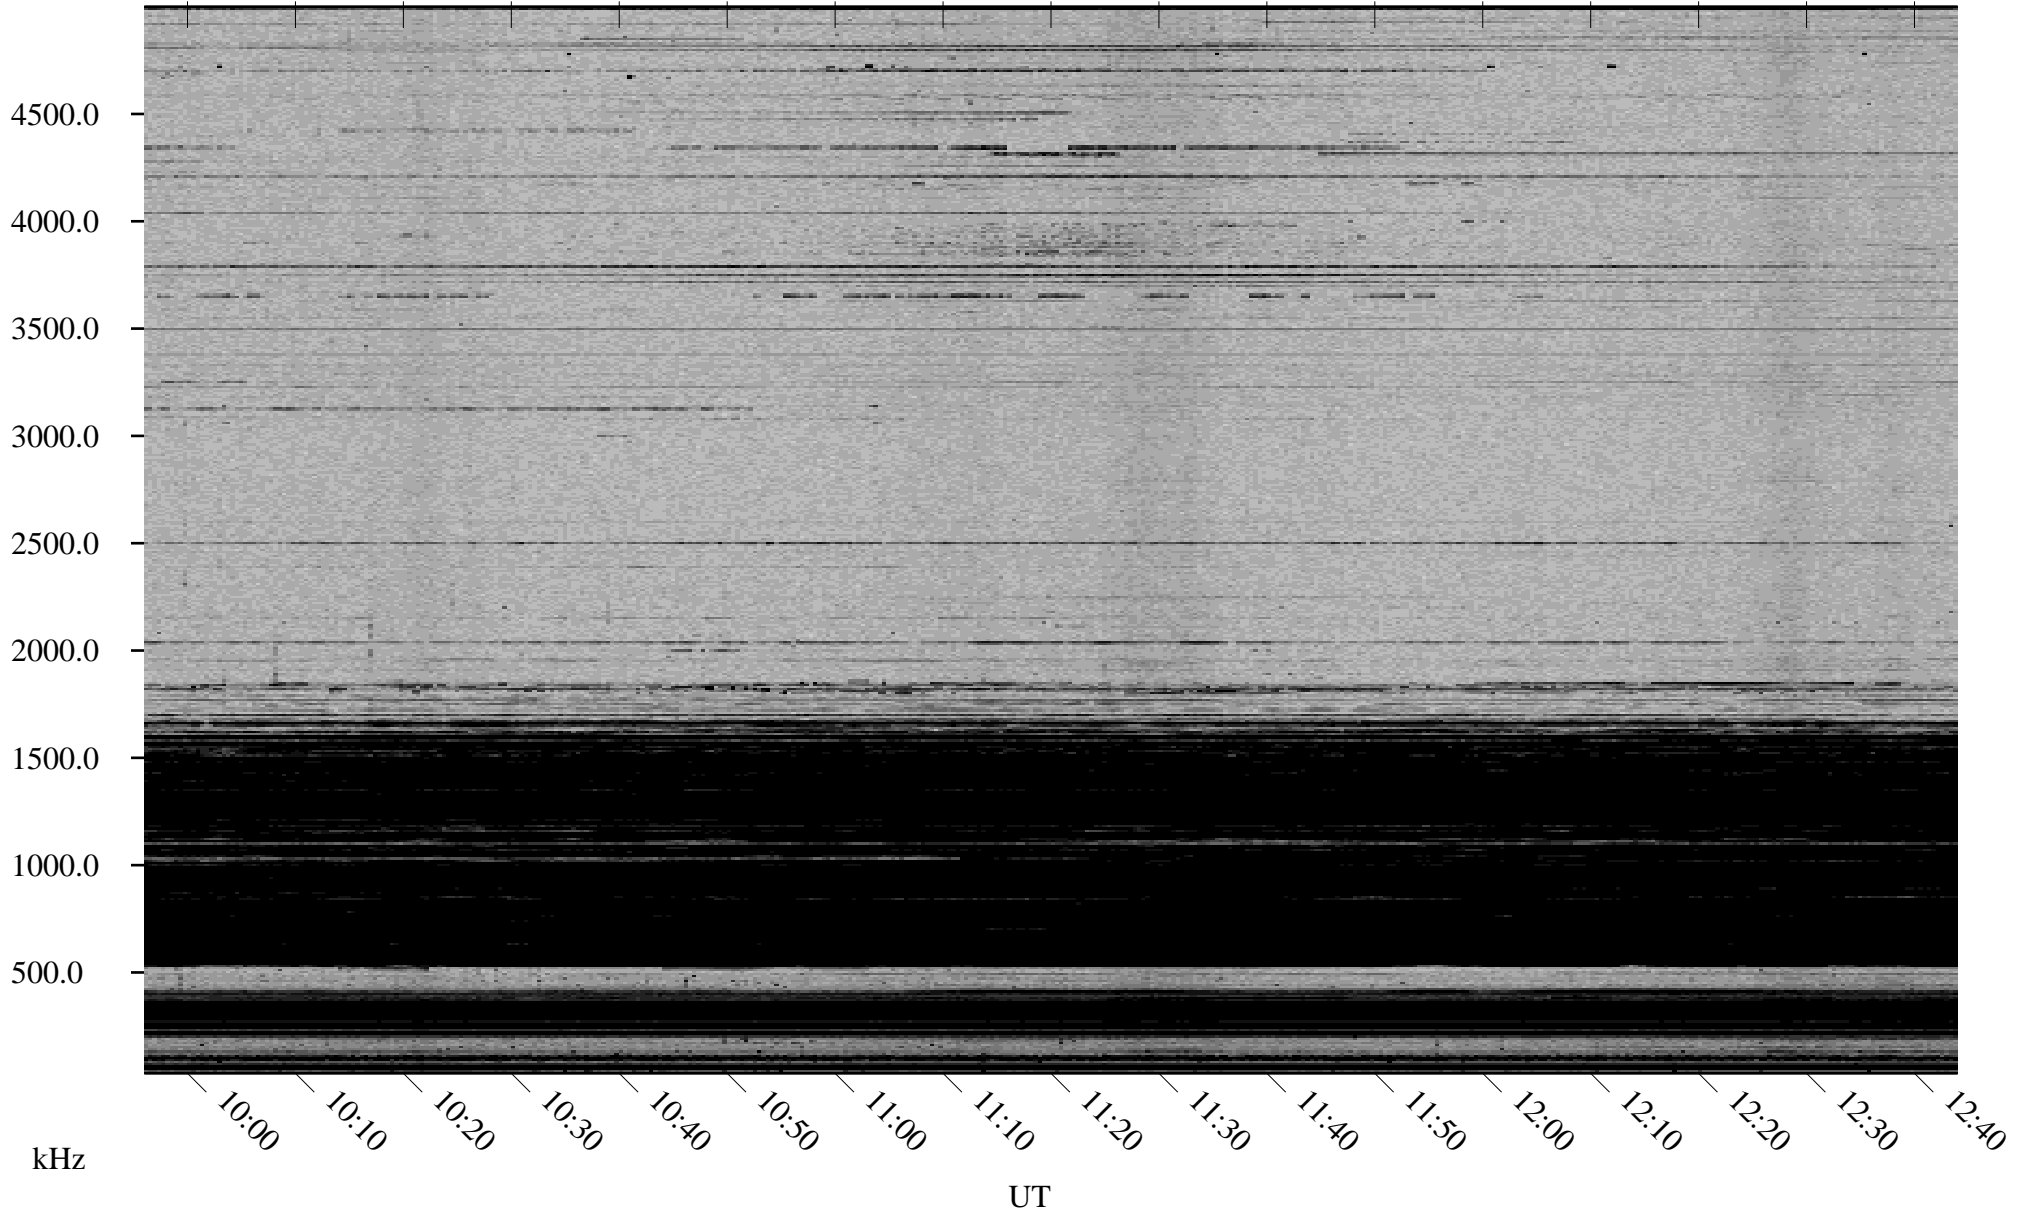

12/02/2000 Churchill, MTB

Linear Scale Black = 161 White = 15

ch003371.r00m max_12

Page 1

12/02/2000 Churchill, MTB

Linear Scale Black = 161 White = 15

ch00337l.r00m max_12

Page 2

12/03/2000 Churchill, MTB

Linear Scale Black = 161 White = 15

ch00337l.r00m max_12

Page 3

12/03/2000 Churchill, MTB

Linear Scale Black = 161 White = 15

ch00337l.r00m max_12

Page 4

12/03/2000 Churchill, MTB

Linear Scale Black = 161 White = 15

ch00337l.r00m max_12

Page 5

12/03/2000 Churchill, MTB

Linear Scale Black = 161 White = 15

ch00337l.r00m max_12

Page 6

12/03/2000 Churchill, MTB

Linear Scale Black = 161 White = 15

ch00337l.r00m max_12

Page 7

12/03/2000 Churchill, MTB

Linear Scale Black = 161 White = 15

ch00337l.r00m max_12