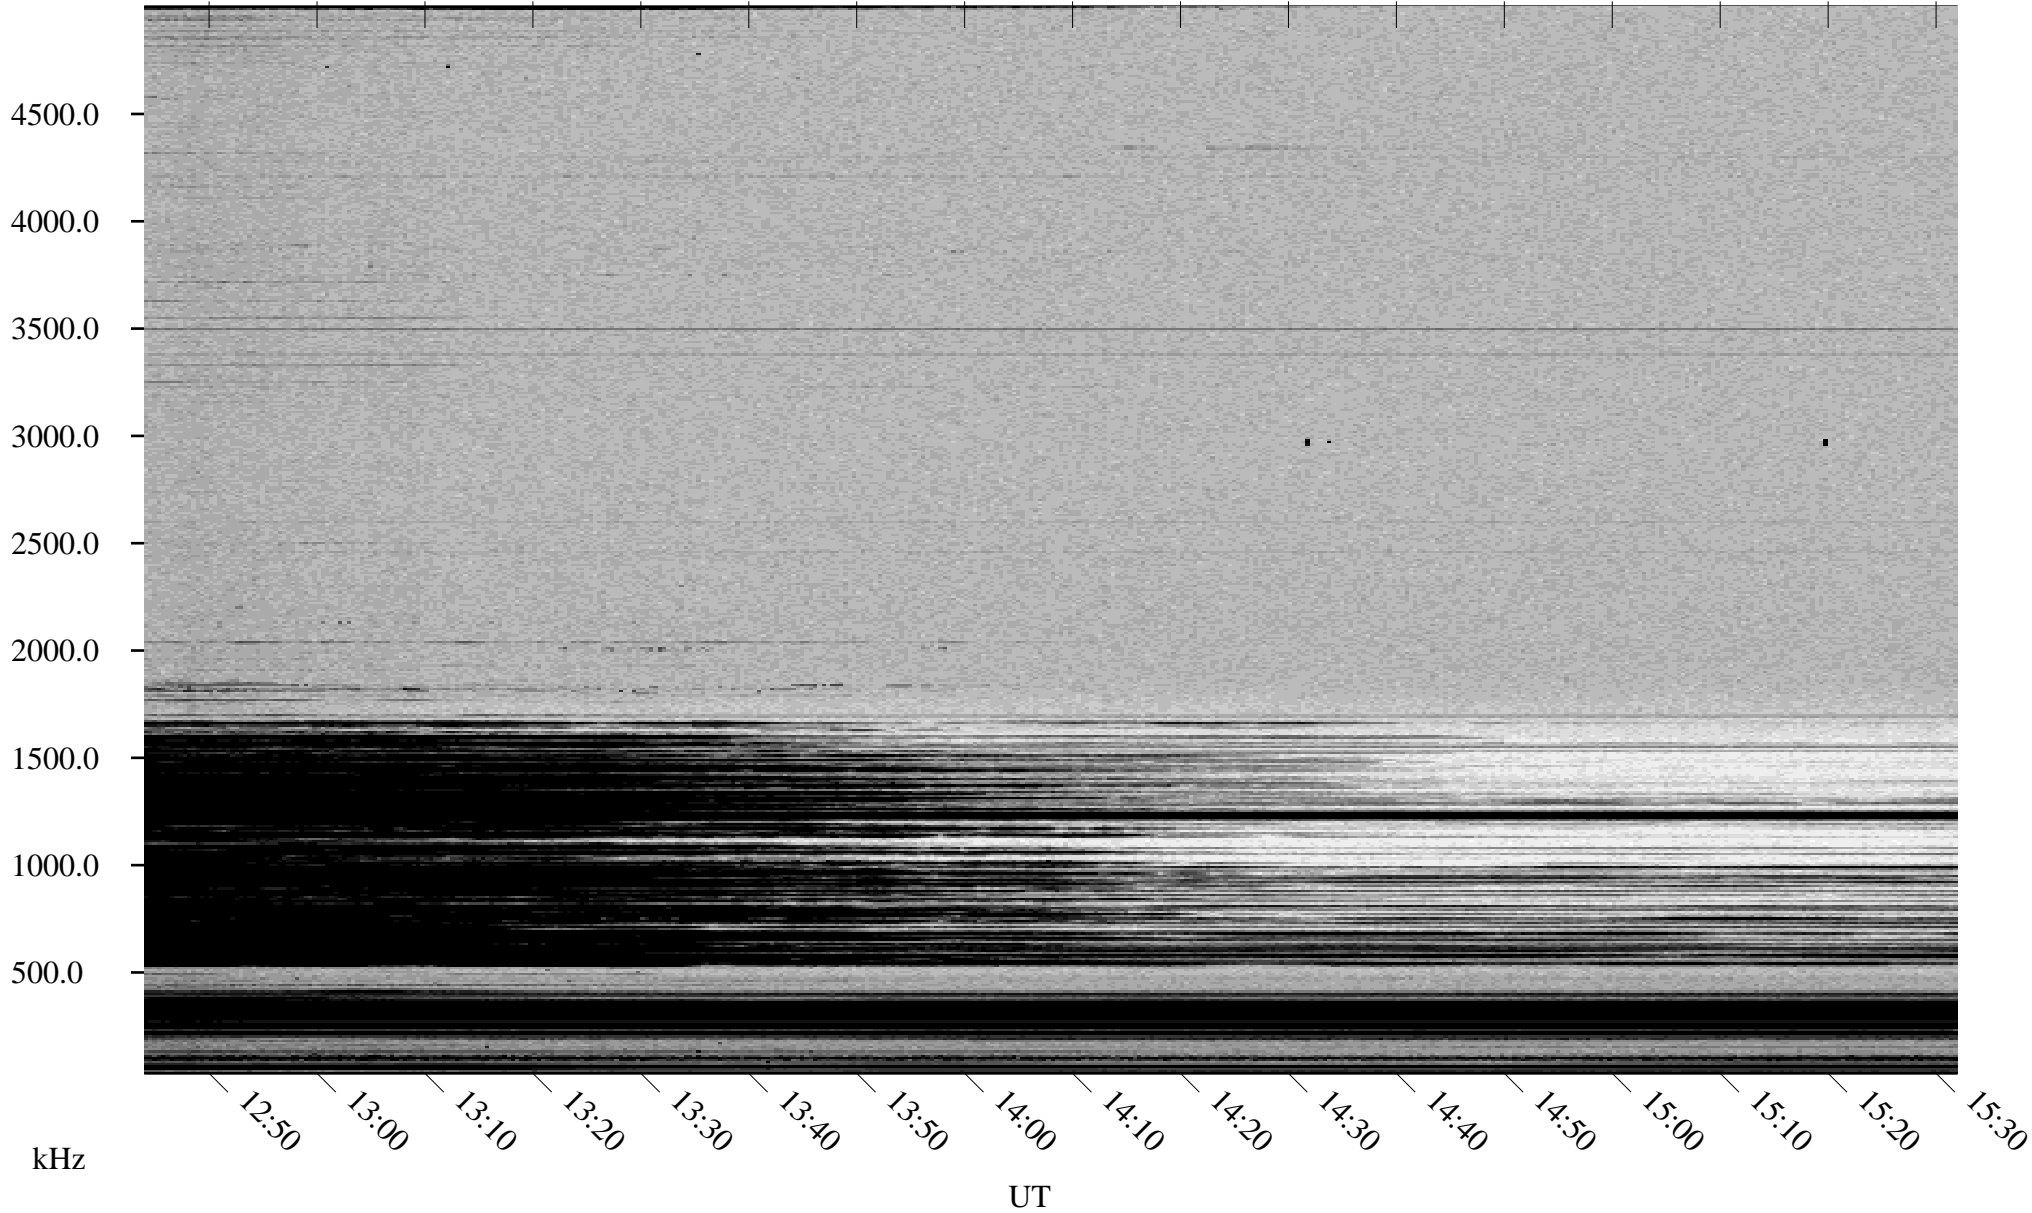

12/02/2000 Churchill, MTB

Linear Scale Black = 161 White = 15

ch003371.r00m max_12

Page 1

12/02/2000 Churchill, MTB

Linear Scale Black = 161 White = 15

ch00337l.r00m max_12

Page 2

12/03/2000 Churchill, MTB

Linear Scale Black = 161 White = 15

ch00337l.r00m max_12

Page 3

12/03/2000 Churchill, MTB

Linear Scale Black = 161 White = 15

ch00337l.r00m max_12

Page 4

12/03/2000 Churchill, MTB

Linear Scale Black = 161 White = 15

ch00337l.r00m max_12

Page 5

12/03/2000 Churchill, MTB

Linear Scale Black = 161 White = 15

ch00337l.r00m max_12

Page 6

12/03/2000 Churchill, MTB

Linear Scale Black = 161 White = 15

ch00337l.r00m max_12

Page 7

12/03/2000 Churchill, MTB

Linear Scale Black = 161 White = 15

ch00337l.r00m max_12