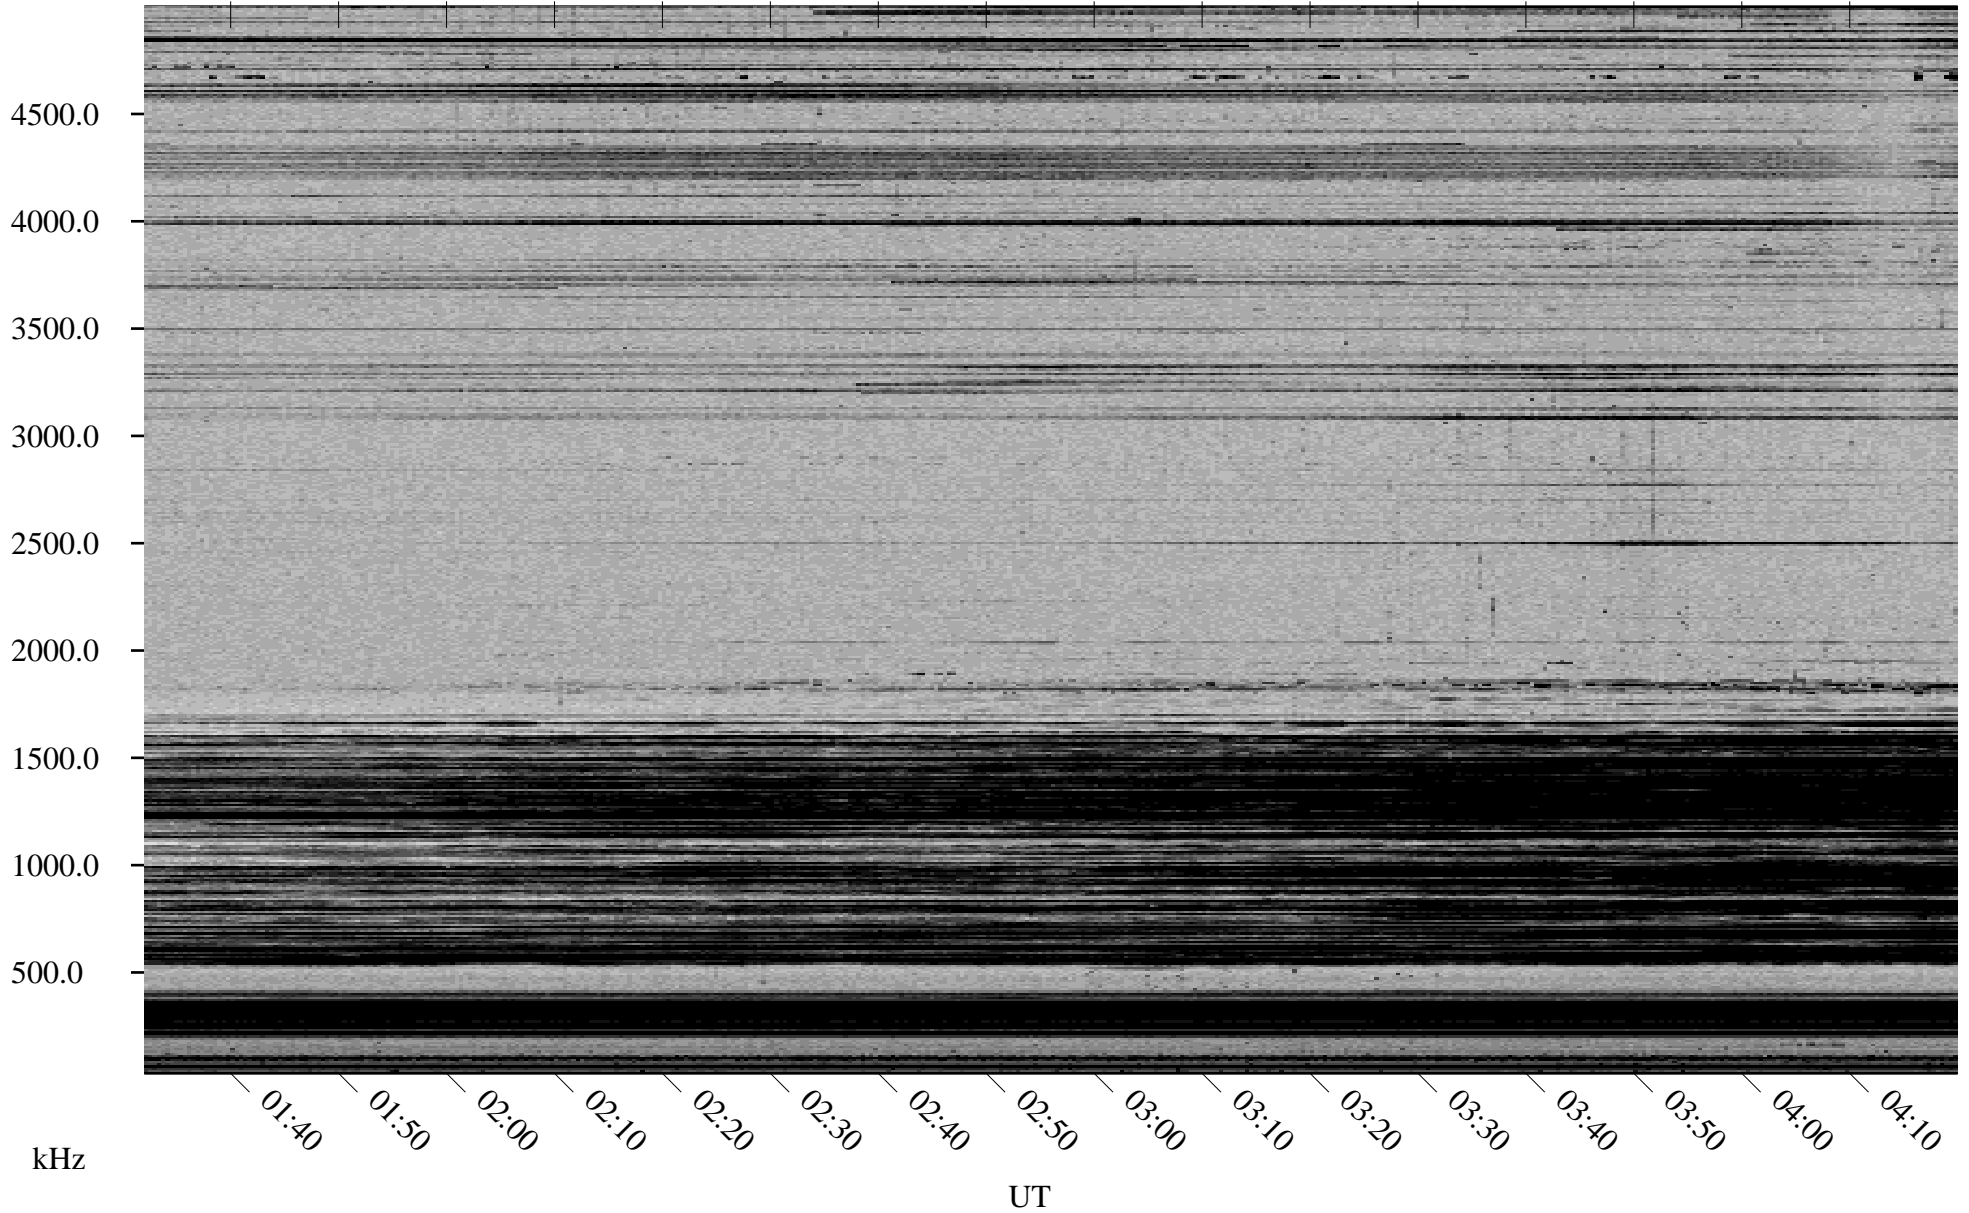

12/02/2000 Churchill, MTB

Linear Scale Black = 161 White = 15

ch003371.r00m max_12

Page 1

12/02/2000 Churchill, MTB

Linear Scale Black = 161 White = 15

ch00337l.r00m max_12

Page 2

12/03/2000 Churchill, MTB

Linear Scale Black = 161 White = 15

ch00337l.r00m max_12

Page 3

12/03/2000 Churchill, MTB

Linear Scale Black = 161 White = 15

ch00337l.r00m max_12

Page 4

12/03/2000 Churchill, MTB

Linear Scale Black = 161 White = 15

ch00337l.r00m max_12

Page 5

12/03/2000 Churchill, MTB

Linear Scale Black = 161 White = 15

ch00337l.r00m max_12

Page 6

12/03/2000 Churchill, MTB

Linear Scale Black = 161 White = 15

ch00337l.r00m max_12

Page 7

12/03/2000 Churchill, MTB

Linear Scale Black = 161 White = 15

ch00337l.r00m max_12