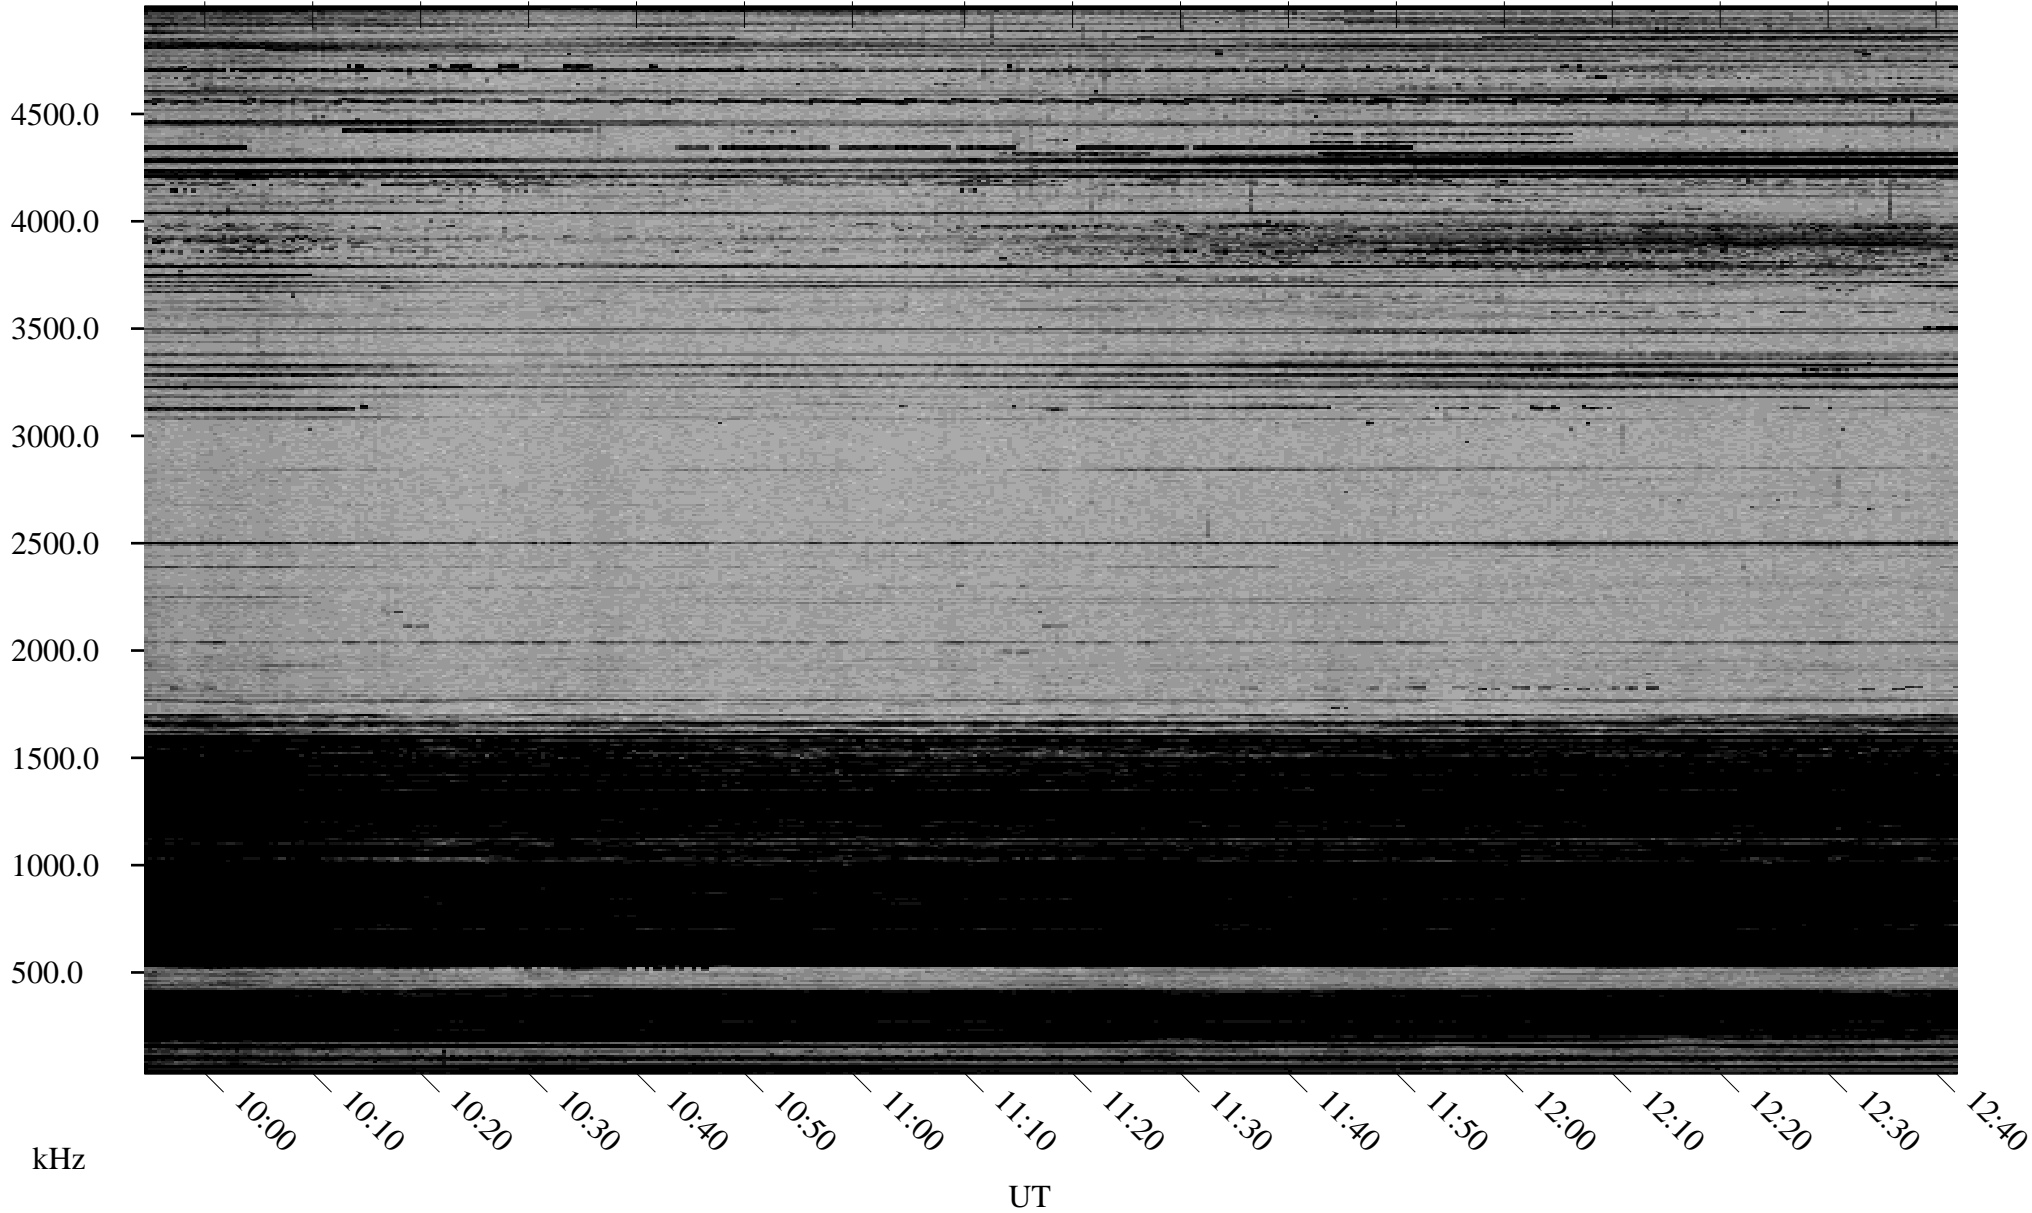

12/20/2000 Churchill, MTB

Linear Scale Black = 161 White = 15

ch003551.r00m max_12

Page 1

12/20/2000 Churchill, MTB

Linear Scale Black = 161 White = 15

ch003551.r00m max_12

Page 2

12/21/2000 Churchill, MTB

Linear Scale Black = 161 White = 15

ch003551.r00m max_12

Page 3

12/21/2000 Churchill, MTB

Linear Scale Black = 161 White = 15

ch003551.r00m max_12

Page 4

12/21/2000 Churchill, MTB

Linear Scale Black = 161 White = 15

ch003551.r00m max_12

Page 5

12/21/2000 Churchill, MTB

Linear Scale Black = 161 White = 15

ch003551.r00m max_12

Page 6

12/21/2000 Churchill, MTB

Linear Scale Black = 161 White = 15

ch003551.r00m max_12

Page 7

12/21/2000 Churchill, MTB

Linear Scale Black = 161 White = 15

ch003551.r00m max_12