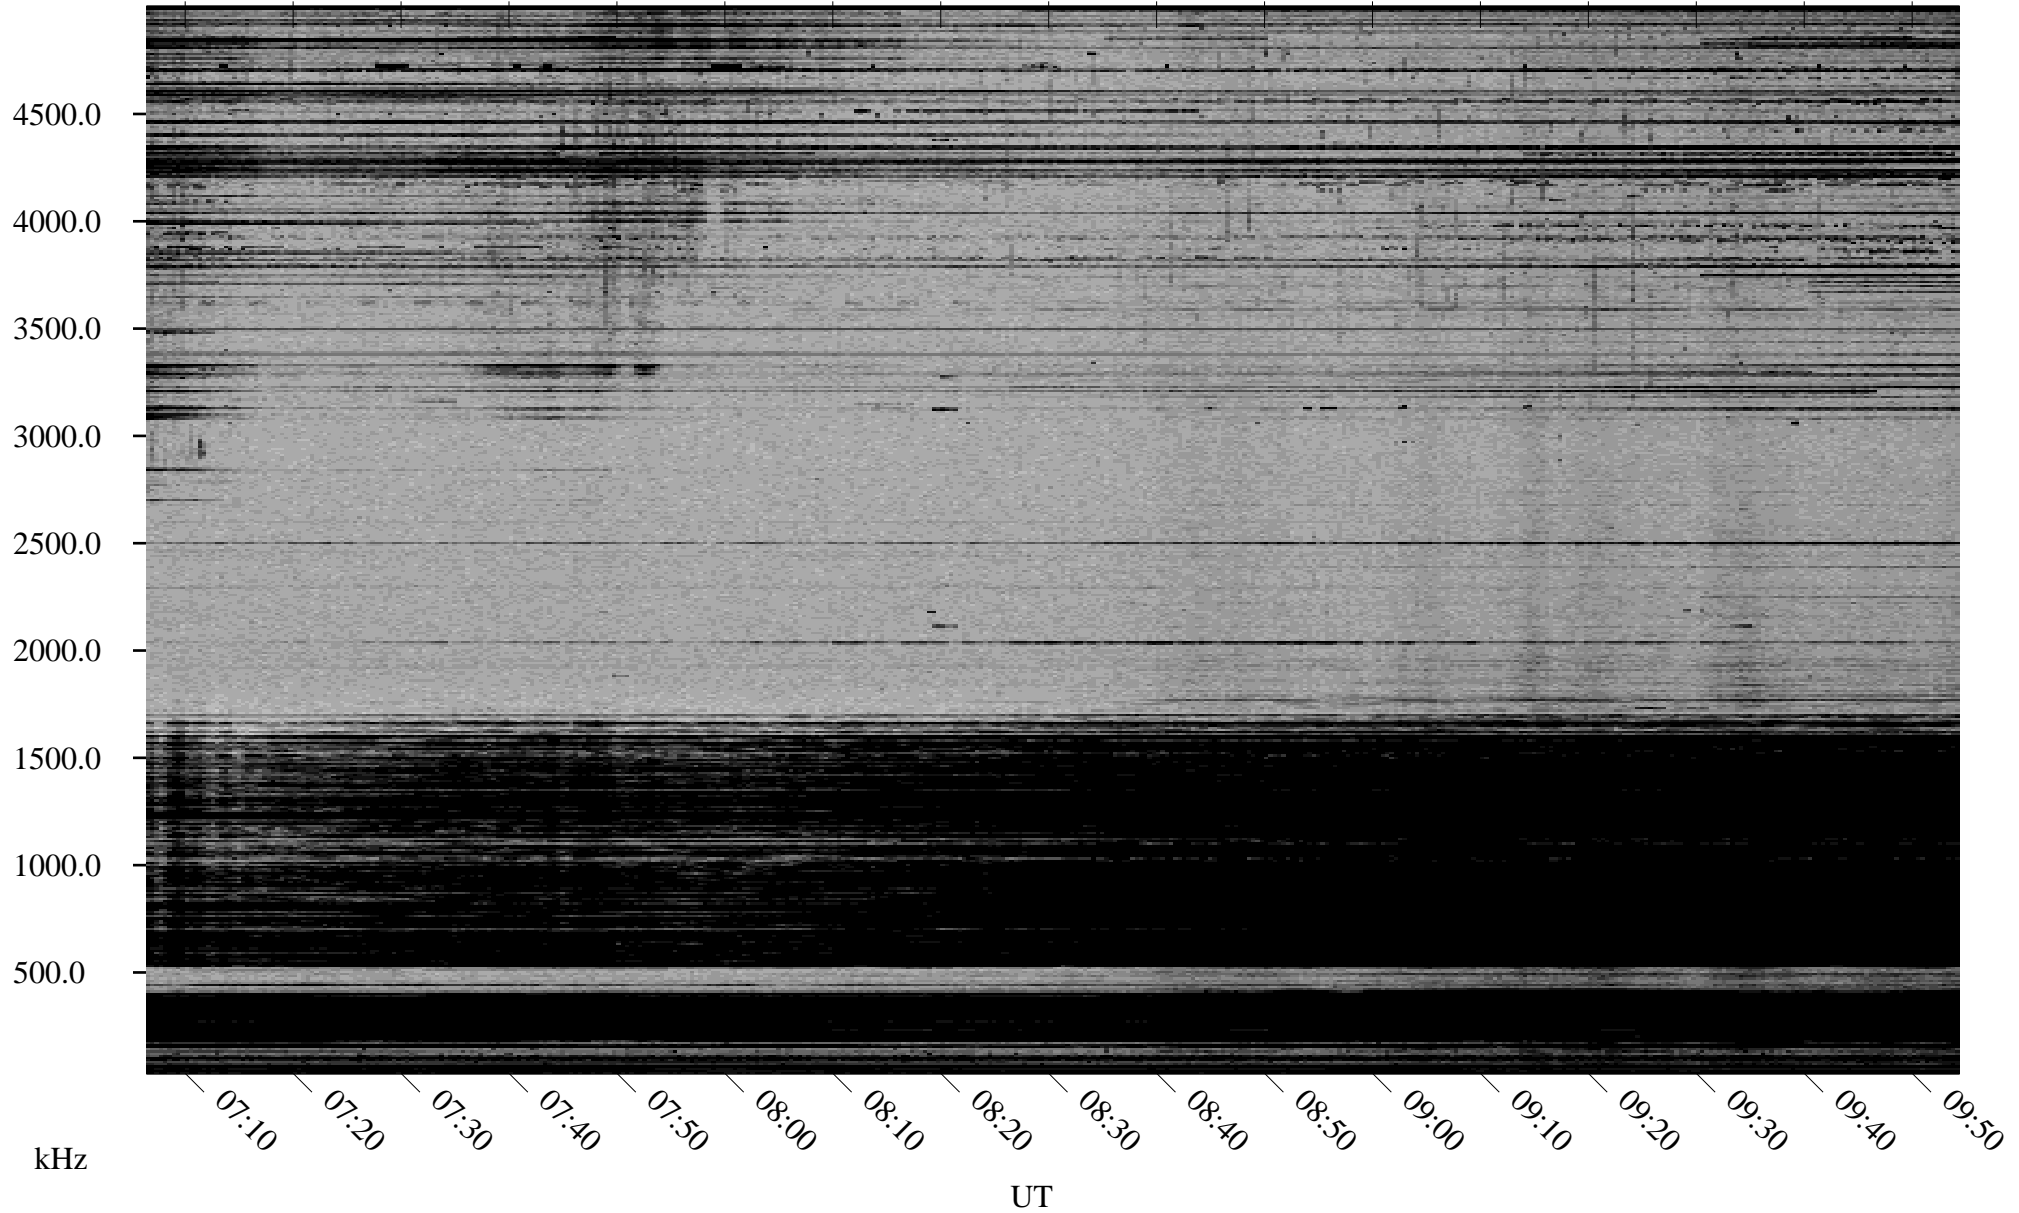

12/20/2000 Churchill, MTB

Linear Scale Black = 161 White = 15

ch003551.r00m max_12

Page 1

12/20/2000 Churchill, MTB

Linear Scale Black = 161 White = 15

ch003551.r00m max_12

Page 2

12/21/2000 Churchill, MTB

Linear Scale Black = 161 White = 15

ch003551.r00m max_12

Page 3

12/21/2000 Churchill, MTB

Linear Scale Black = 161 White = 15

ch003551.r00m max_12

Page 4

12/21/2000 Churchill, MTB

Linear Scale Black = 161 White = 15

ch003551.r00m max_12

Page 5

12/21/2000 Churchill, MTB

Linear Scale Black = 161 White = 15

ch003551.r00m max_12

Page 6

12/21/2000 Churchill, MTB

Linear Scale Black = 161 White = 15

ch003551.r00m max_12

Page 7

12/21/2000 Churchill, MTB

Linear Scale Black = 161 White = 15

ch003551.r00m max_12