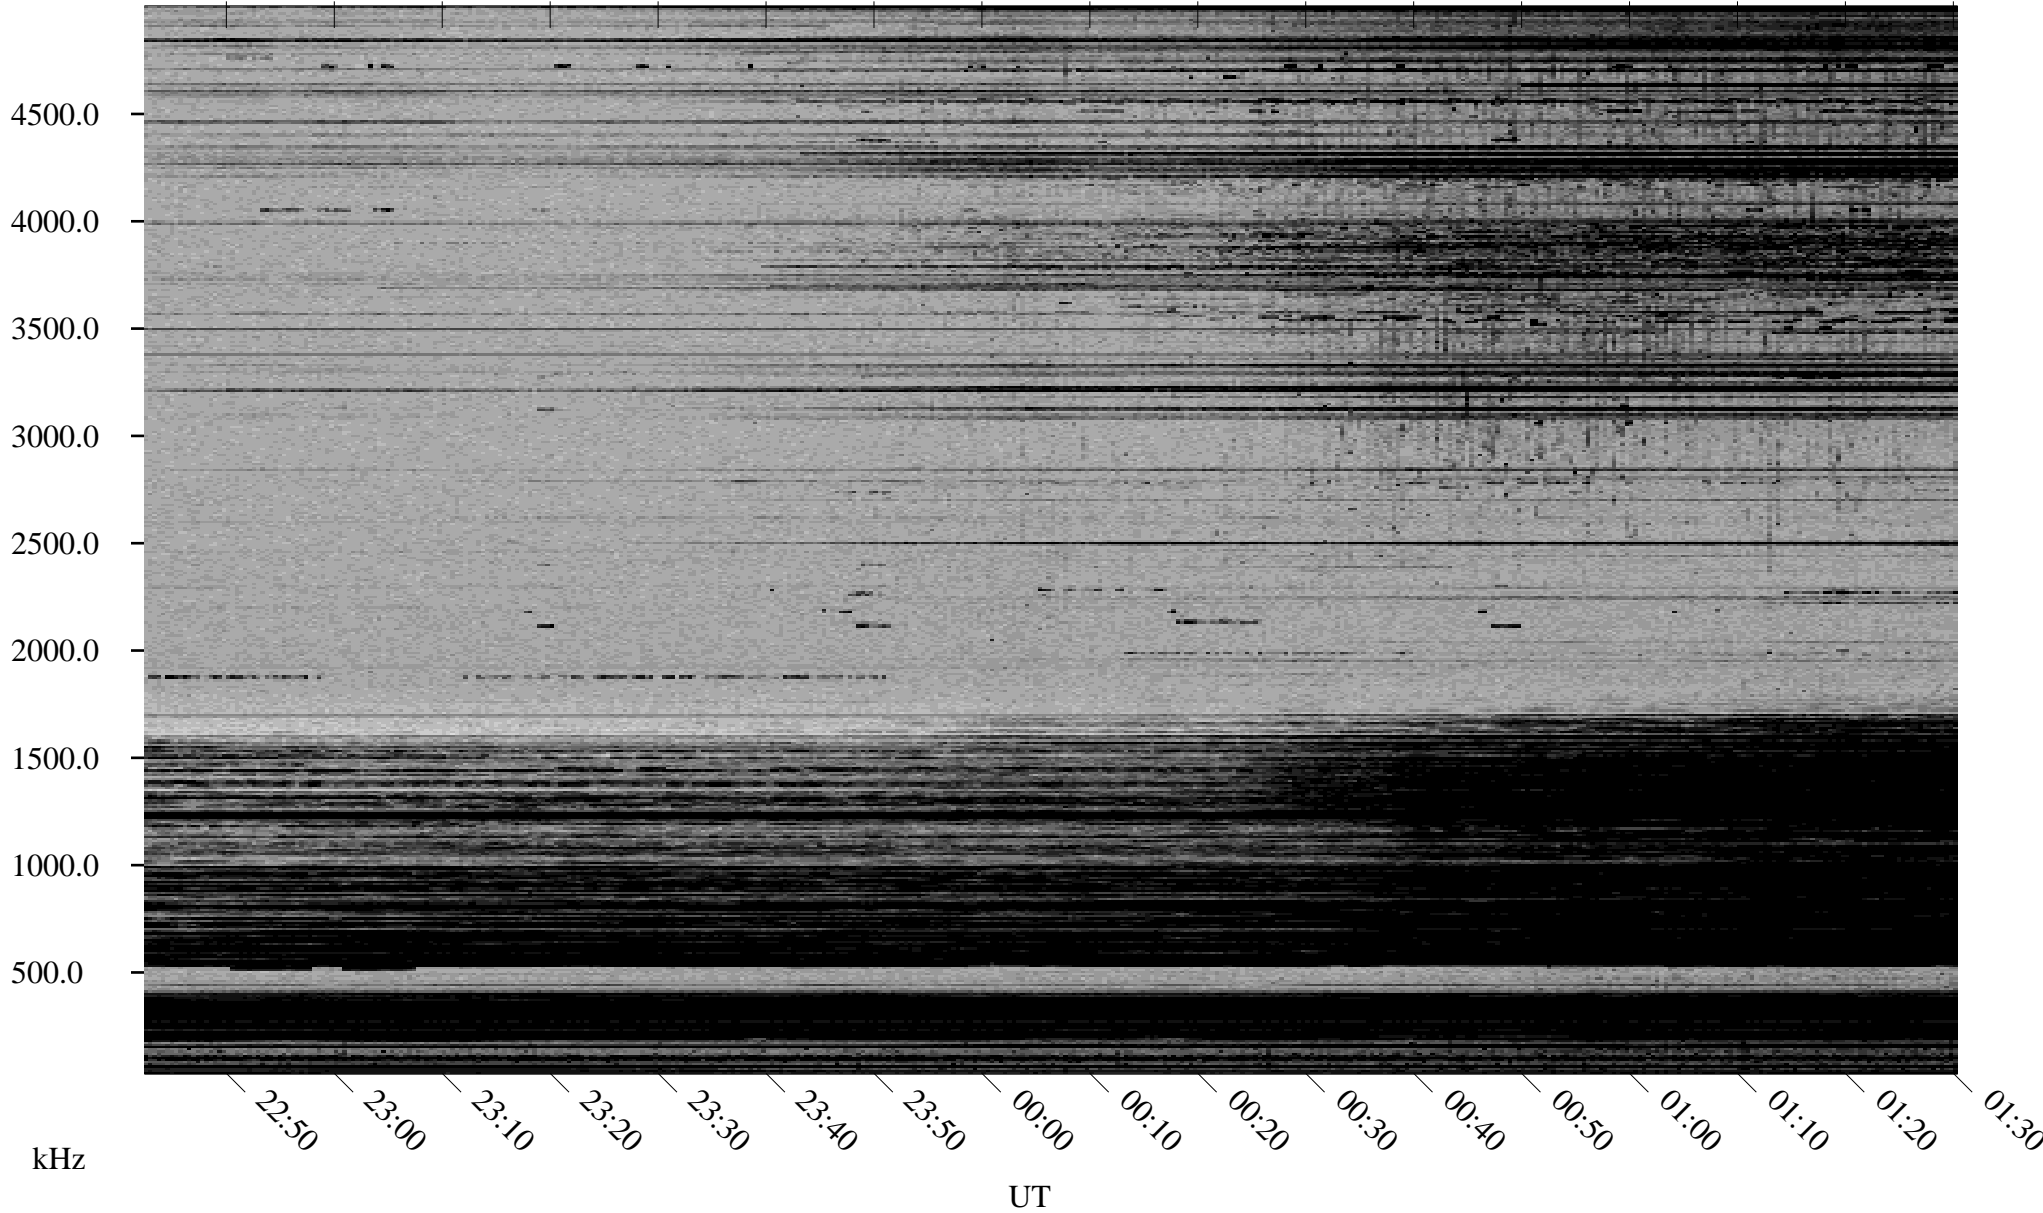

12/20/2000 Churchill, MTB

Linear Scale Black = 161 White = 15

ch003551.r00m max_12

Page 1

12/20/2000 Churchill, MTB

Linear Scale Black = 161 White = 15

ch003551.r00m max_12

Page 2

12/21/2000 Churchill, MTB

Linear Scale Black = 161 White = 15

ch003551.r00m max_12

Page 3

12/21/2000 Churchill, MTB

Linear Scale Black = 161 White = 15

ch003551.r00m max_12

Page 4

12/21/2000 Churchill, MTB

Linear Scale Black = 161 White = 15

ch003551.r00m max_12

Page 5

12/21/2000 Churchill, MTB

Linear Scale Black = 161 White = 15

ch003551.r00m max_12

Page 6

12/21/2000 Churchill, MTB

Linear Scale Black = 161 White = 15

ch003551.r00m max_12

Page 7

12/21/2000 Churchill, MTB

Linear Scale Black = 161 White = 15

ch003551.r00m max_12