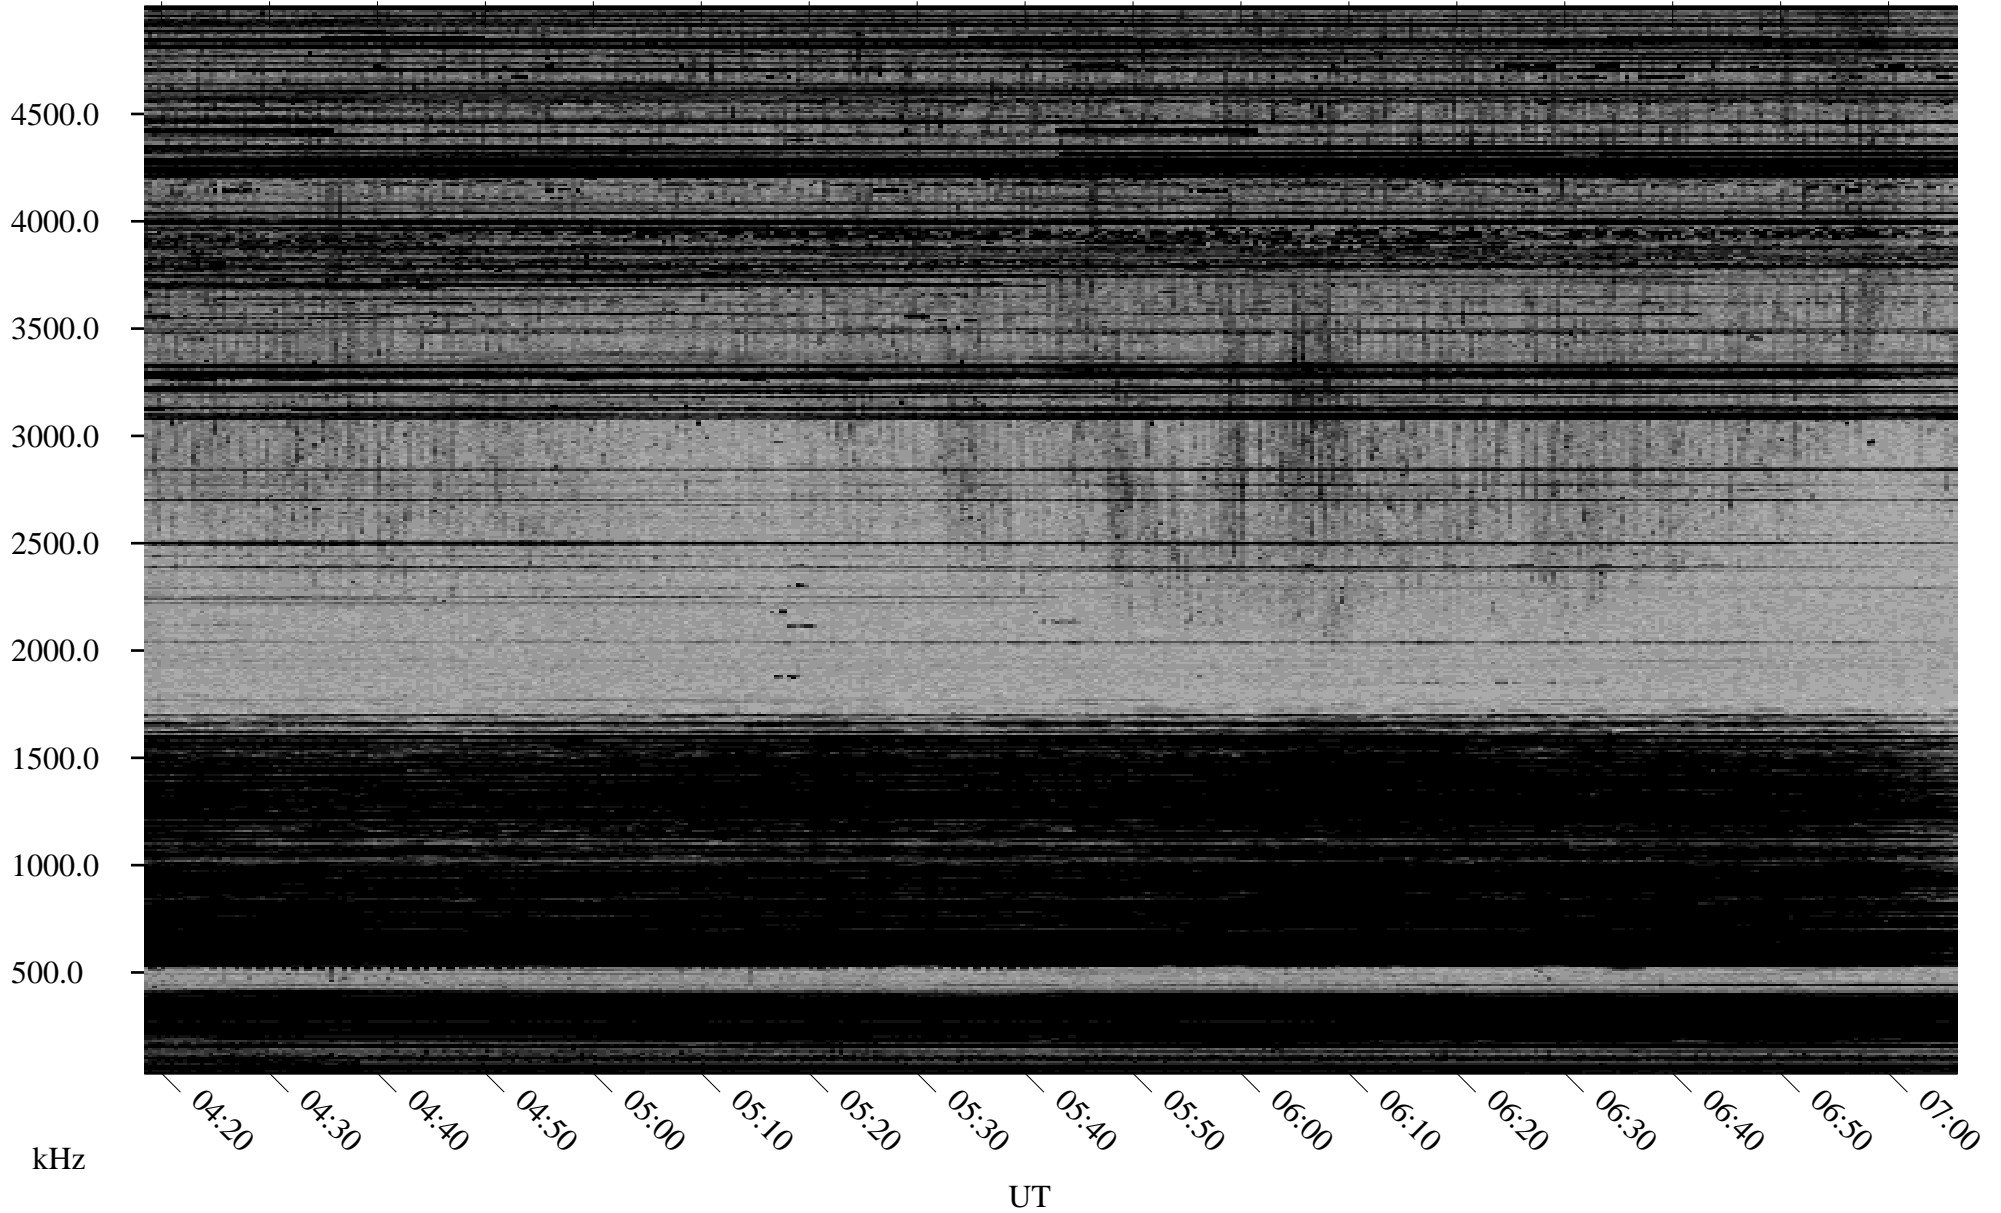

12/20/2000 Churchill, MTB

Linear Scale Black = 161 White = 15

ch003551.r00m max_12

Page 1

12/20/2000 Churchill, MTB

Linear Scale Black = 161 White = 15

ch003551.r00m max_12

Page 2

12/21/2000 Churchill, MTB

Linear Scale Black = 161 White = 15

ch003551.r00m max_12

Page 3

12/21/2000 Churchill, MTB

Linear Scale Black = 161 White = 15

ch003551.r00m max_12

Page 4

12/21/2000 Churchill, MTB

Linear Scale Black = 161 White = 15

ch003551.r00m max_12

Page 5

12/21/2000 Churchill, MTB

Linear Scale Black = 161 White = 15

ch003551.r00m max_12

Page 6

12/21/2000 Churchill, MTB

Linear Scale Black = 161 White = 15

ch003551.r00m max_12

Page 7

12/21/2000 Churchill, MTB

Linear Scale Black = 161 White = 15

ch003551.r00m max_12