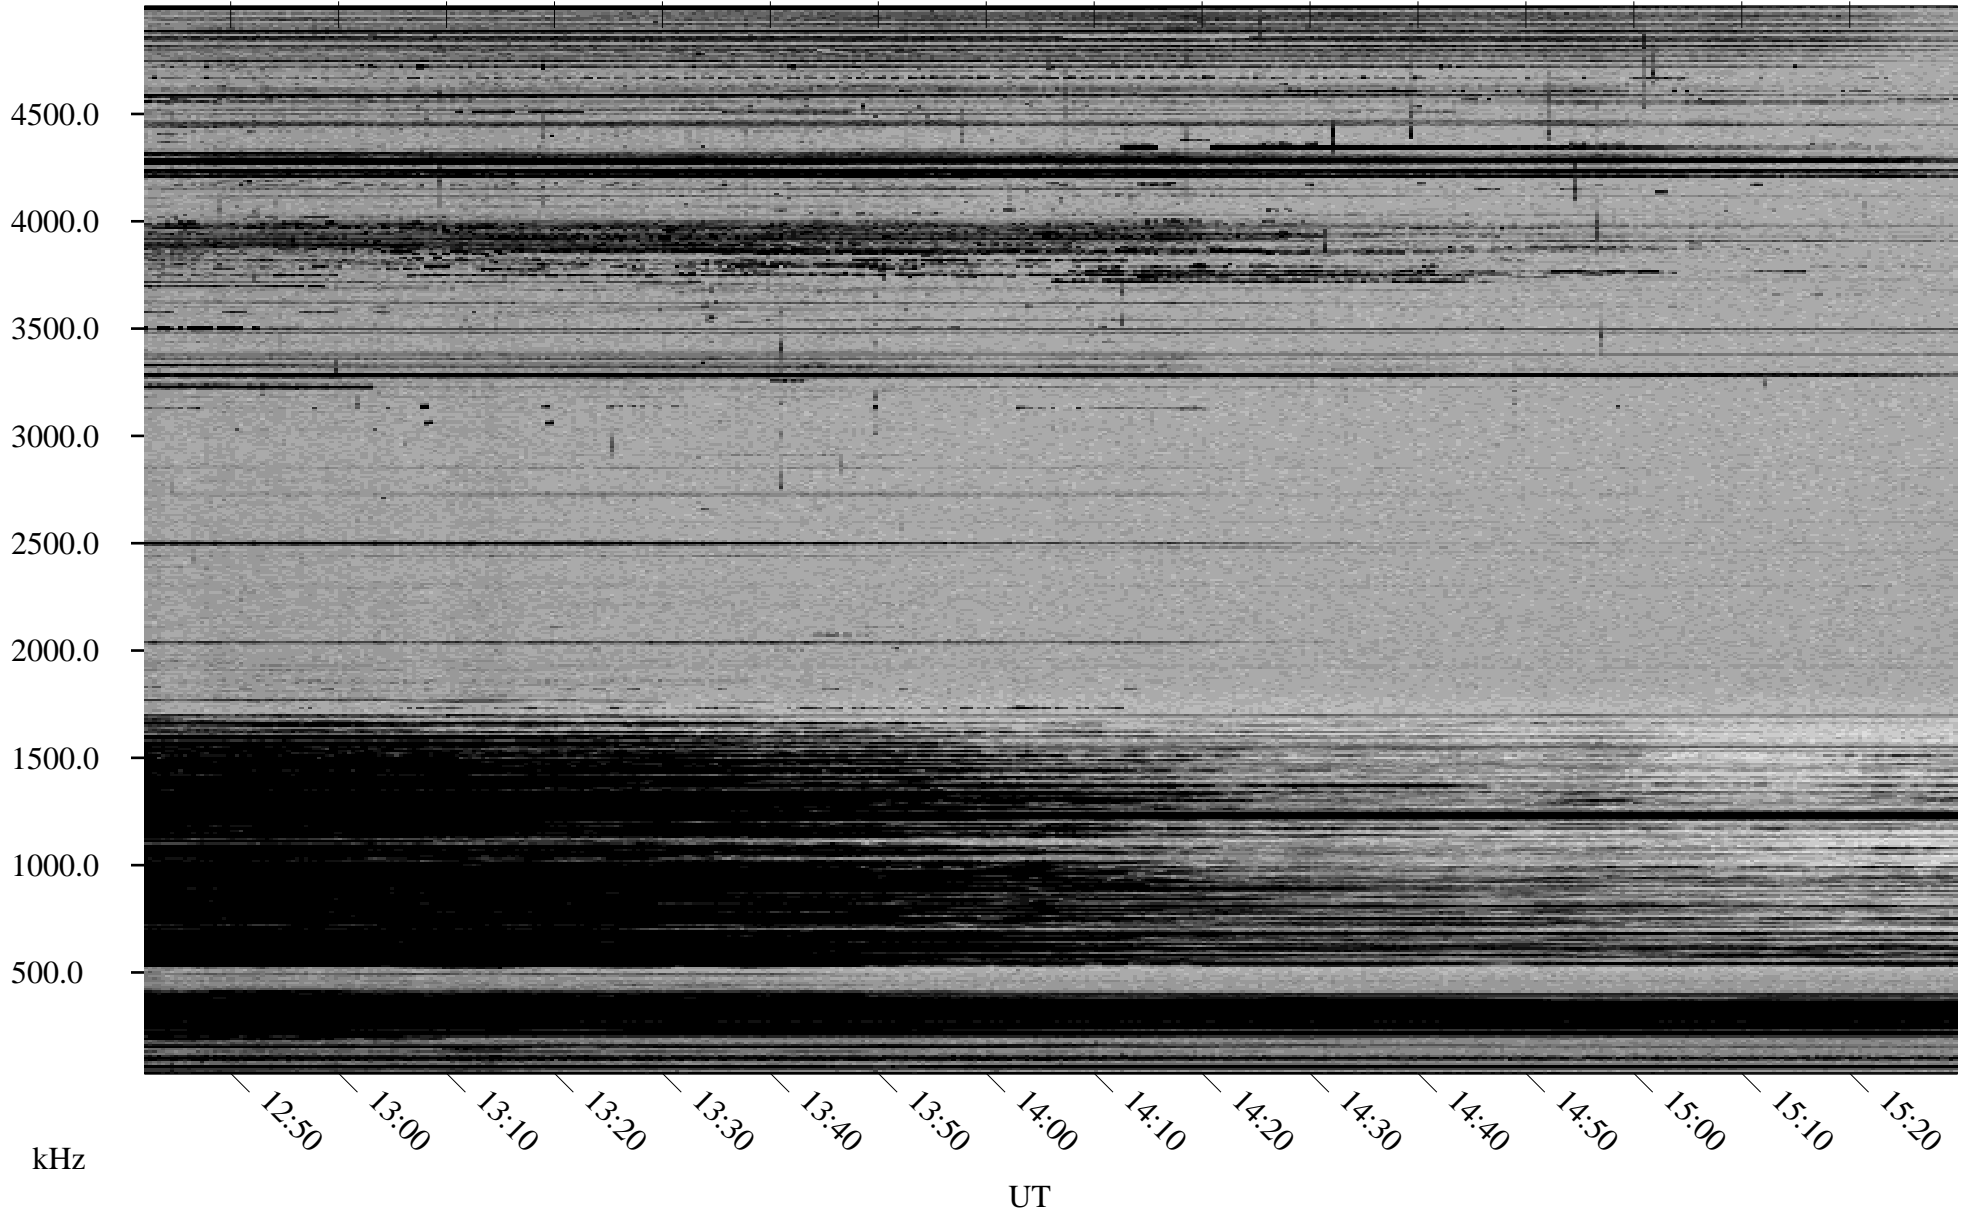

12/20/2000 Churchill, MTB

Linear Scale Black = 161 White = 15

ch003551.r00m max_12

Page 1

12/20/2000 Churchill, MTB

Linear Scale Black = 161 White = 15

ch003551.r00m max_12

Page 2

12/21/2000 Churchill, MTB

Linear Scale Black = 161 White = 15

ch003551.r00m max_12

Page 3

12/21/2000 Churchill, MTB

Linear Scale Black = 161 White = 15

ch003551.r00m max_12

Page 4

12/21/2000 Churchill, MTB

Linear Scale Black = 161 White = 15

ch003551.r00m max_12

Page 5

12/21/2000 Churchill, MTB

Linear Scale Black = 161 White = 15

ch003551.r00m max_12

Page 6

12/21/2000 Churchill, MTB

Linear Scale Black = 161 White = 15

ch003551.r00m max_12

Page 7

12/21/2000 Churchill, MTB

Linear Scale Black = 161 White = 15

ch003551.r00m max_12