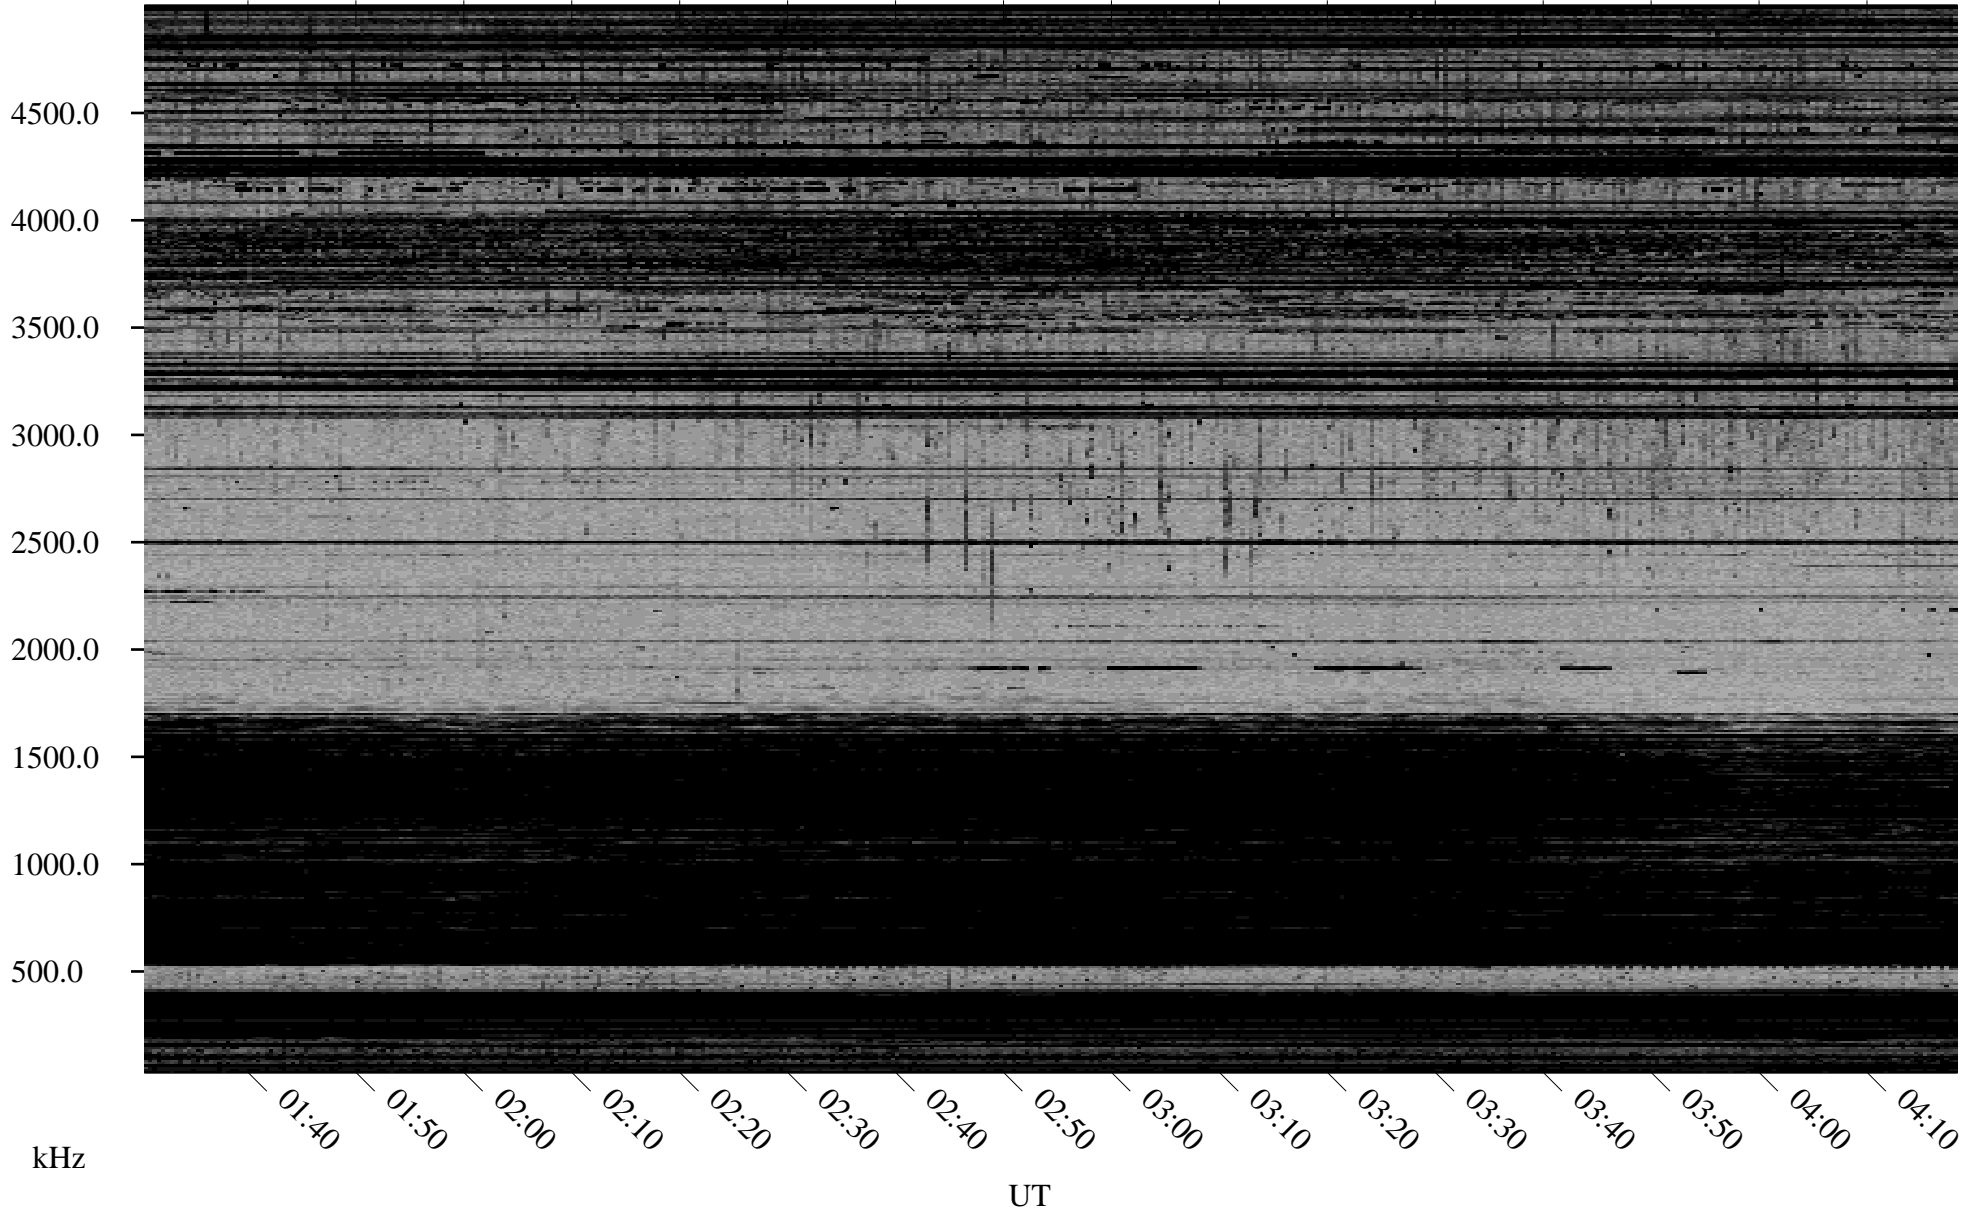

12/20/2000 Churchill, MTB

Linear Scale Black = 161 White = 15

ch003551.r00m max_12

Page 1

12/20/2000 Churchill, MTB

Linear Scale Black = 161 White = 15

ch003551.r00m max_12

Page 2

12/21/2000 Churchill, MTB

Linear Scale Black = 161 White = 15

ch003551.r00m max_12

Page 3

12/21/2000 Churchill, MTB

Linear Scale Black = 161 White = 15

ch003551.r00m max_12

Page 4

12/21/2000 Churchill, MTB

Linear Scale Black = 161 White = 15

ch003551.r00m max_12

Page 5

12/21/2000 Churchill, MTB

Linear Scale Black = 161 White = 15

ch003551.r00m max_12

Page 6

12/21/2000 Churchill, MTB

Linear Scale Black = 161 White = 15

ch003551.r00m max_12

Page 7

12/21/2000 Churchill, MTB

Linear Scale Black = 161 White = 15

ch003551.r00m max_12