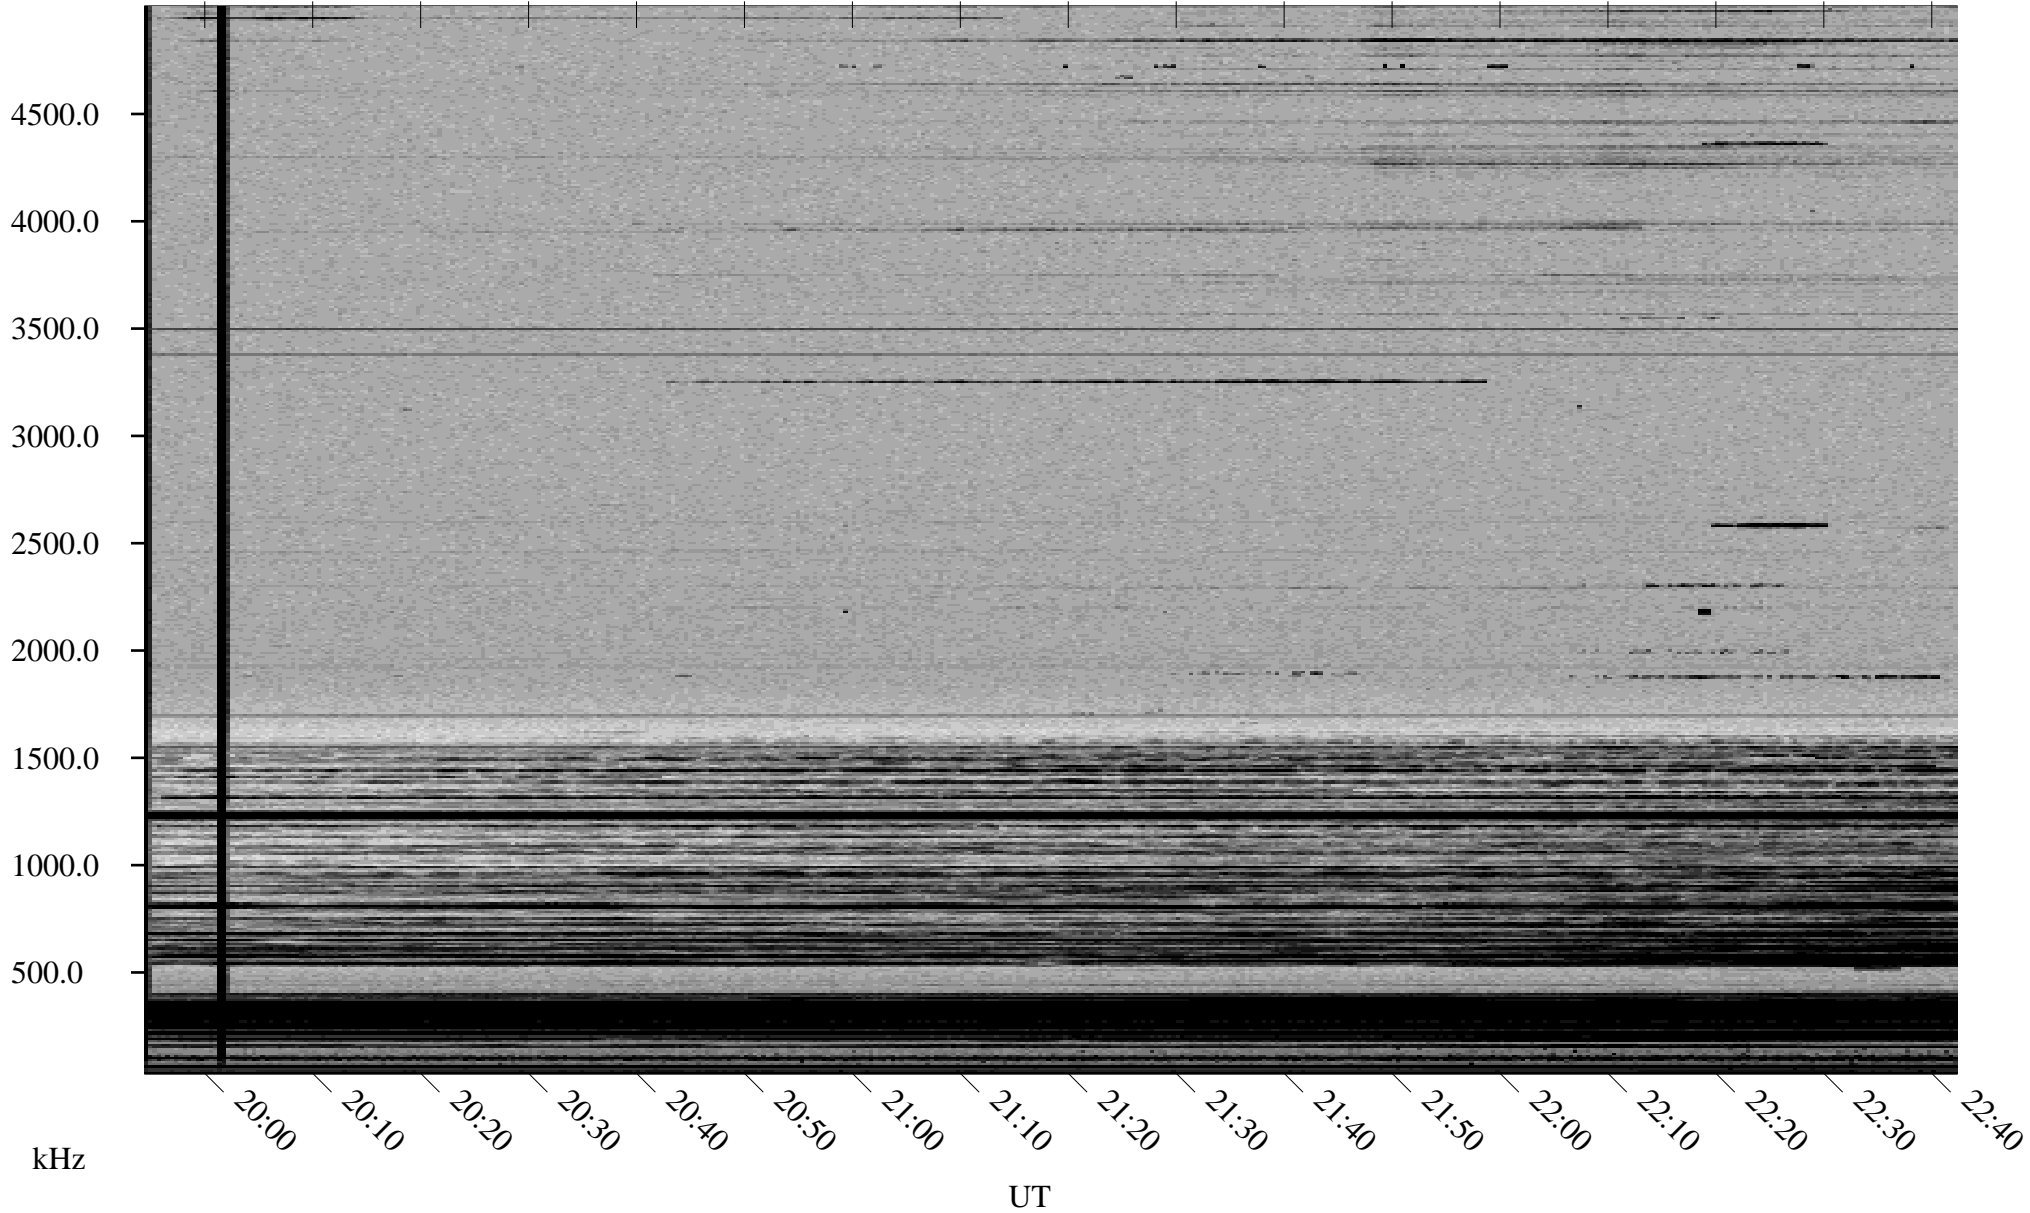

12/20/2000 Churchill, MTB

Linear Scale Black = 161 White = 15

ch003551.r00m max_12

Page 1

12/20/2000 Churchill, MTB

Linear Scale Black = 161 White = 15

ch003551.r00m max_12

Page 2

12/21/2000 Churchill, MTB

Linear Scale Black = 161 White = 15

ch003551.r00m max_12

Page 3

12/21/2000 Churchill, MTB

Linear Scale Black = 161 White = 15

ch003551.r00m max_12

Page 4

12/21/2000 Churchill, MTB

Linear Scale Black = 161 White = 15

ch003551.r00m max_12

Page 5

12/21/2000 Churchill, MTB

Linear Scale Black = 161 White = 15

ch003551.r00m max_12

Page 6

12/21/2000 Churchill, MTB

Linear Scale Black = 161 White = 15

ch003551.r00m max_12

Page 7

12/21/2000 Churchill, MTB

Linear Scale Black = 161 White = 15

ch003551.r00m max_12