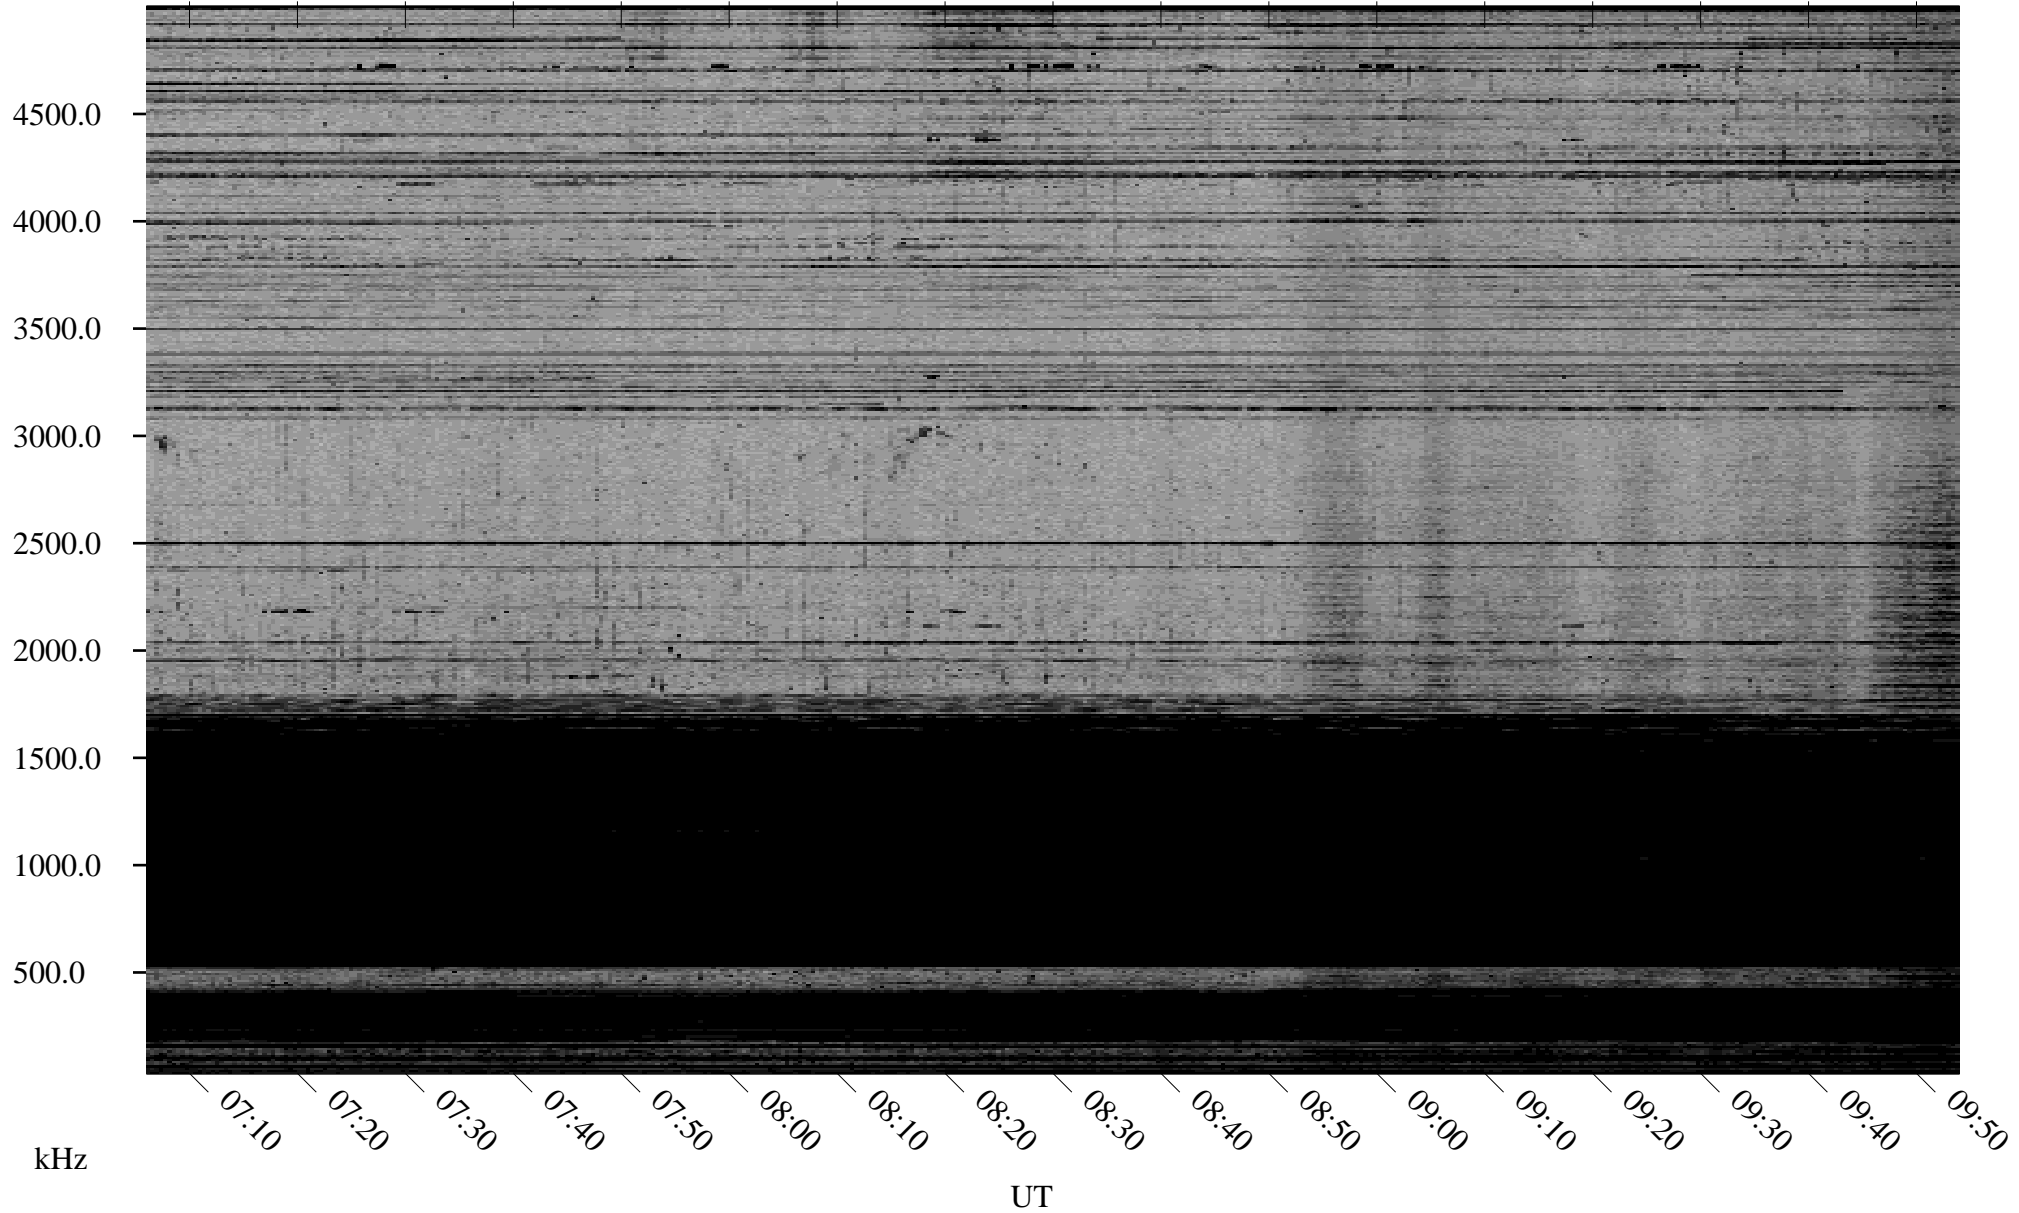

12/22/2000 Churchill, MTB

Linear Scale Black = 161 White = 15

ch00357l.r00m max_12

Page 1

12/22/2000 Churchill, MTB

Linear Scale Black = 161 White = 15

ch003571.r00m max_12

Page 2

12/23/2000 Churchill, MTB

Linear Scale Black = 161 White = 15

ch00357l.r00m max_12

Page 3

12/23/2000 Churchill, MTB

Linear Scale Black = 161 White = 15

ch00357l.r00m max_12

Page 4

12/23/2000 Churchill, MTB

Linear Scale Black = 161 White = 15

ch00357l.r00m max_12

Page 5

12/23/2000 Churchill, MTB

Linear Scale Black = 161 White = 15

ch00357l.r00m max_12

Page 6

12/23/2000 Churchill, MTB

Linear Scale Black = 161 White = 15

ch00357l.r00m max_12

Page 7

12/23/2000 Churchill, MTB

Linear Scale Black = 161 White = 15

ch00357l.r00m max_12