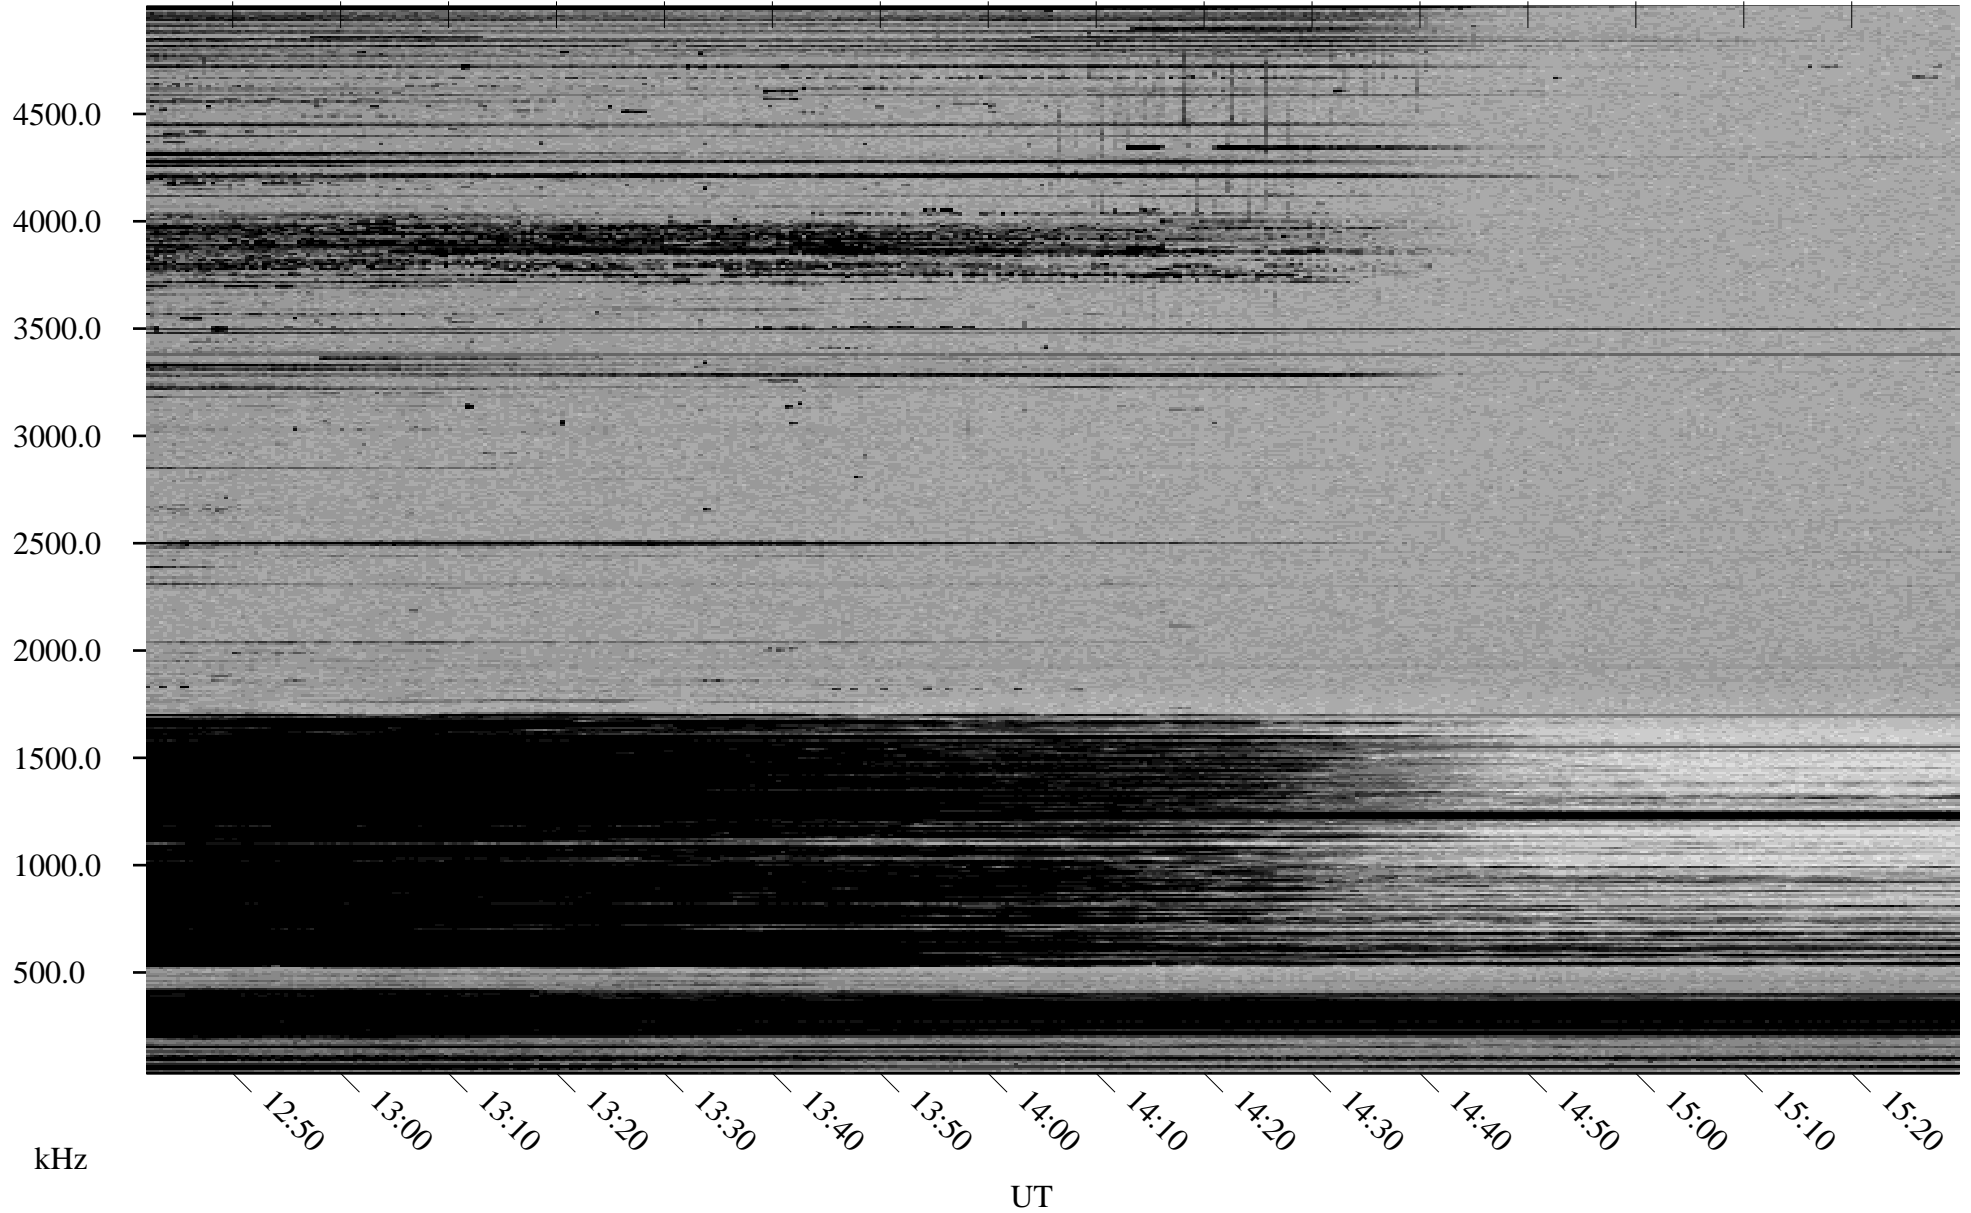

12/22/2000 Churchill, MTB

Linear Scale Black = 161 White = 15

ch00357l.r00m max_12

Page 1

12/22/2000 Churchill, MTB

Linear Scale Black = 161 White = 15

ch003571.r00m max_12

Page 2

12/23/2000 Churchill, MTB

Linear Scale Black = 161 White = 15

ch00357l.r00m max_12

Page 3

12/23/2000 Churchill, MTB

Linear Scale Black = 161 White = 15

ch00357l.r00m max_12

Page 4

12/23/2000 Churchill, MTB

Linear Scale Black = 161 White = 15

ch00357l.r00m max_12

Page 5

12/23/2000 Churchill, MTB

Linear Scale Black = 161 White = 15

ch00357l.r00m max_12

Page 6

12/23/2000 Churchill, MTB

Linear Scale Black = 161 White = 15

ch00357l.r00m max_12

Page 7

12/23/2000 Churchill, MTB

Linear Scale Black = 161 White = 15

ch00357l.r00m max_12