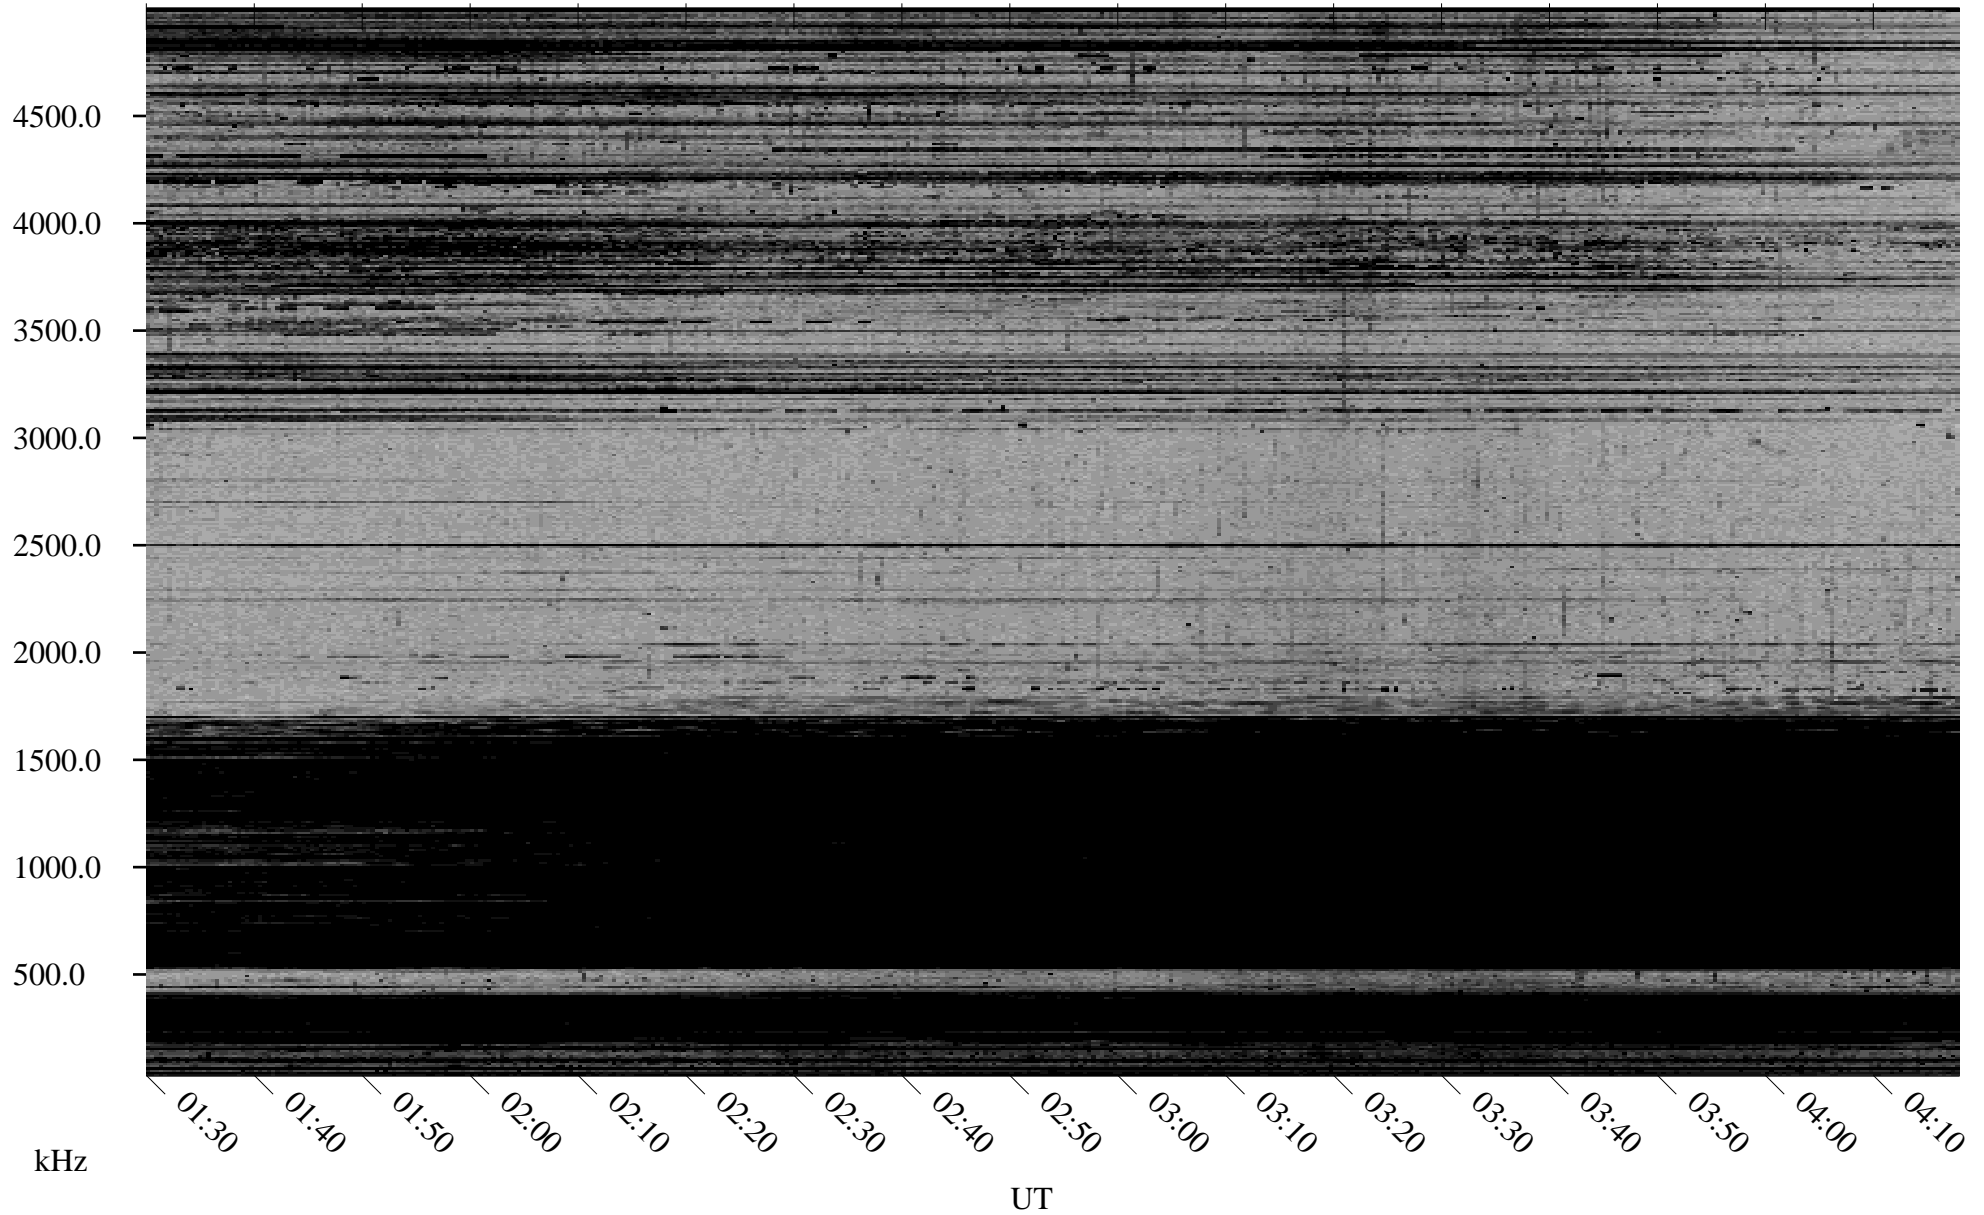

12/22/2000 Churchill, MTB

Linear Scale Black = 161 White = 15

ch00357l.r00m max_12

Page 1

12/22/2000 Churchill, MTB

Linear Scale Black = 161 White = 15

ch003571.r00m max_12

Page 2

12/23/2000 Churchill, MTB

Linear Scale Black = 161 White = 15

ch00357l.r00m max_12

Page 3

12/23/2000 Churchill, MTB

Linear Scale Black = 161 White = 15

ch00357l.r00m max_12

Page 4

12/23/2000 Churchill, MTB

Linear Scale Black = 161 White = 15

ch00357l.r00m max_12

Page 5

12/23/2000 Churchill, MTB

Linear Scale Black = 161 White = 15

ch00357l.r00m max_12

Page 6

12/23/2000 Churchill, MTB

Linear Scale Black = 161 White = 15

ch00357l.r00m max_12

Page 7

12/23/2000 Churchill, MTB

Linear Scale Black = 161 White = 15

ch00357l.r00m max_12