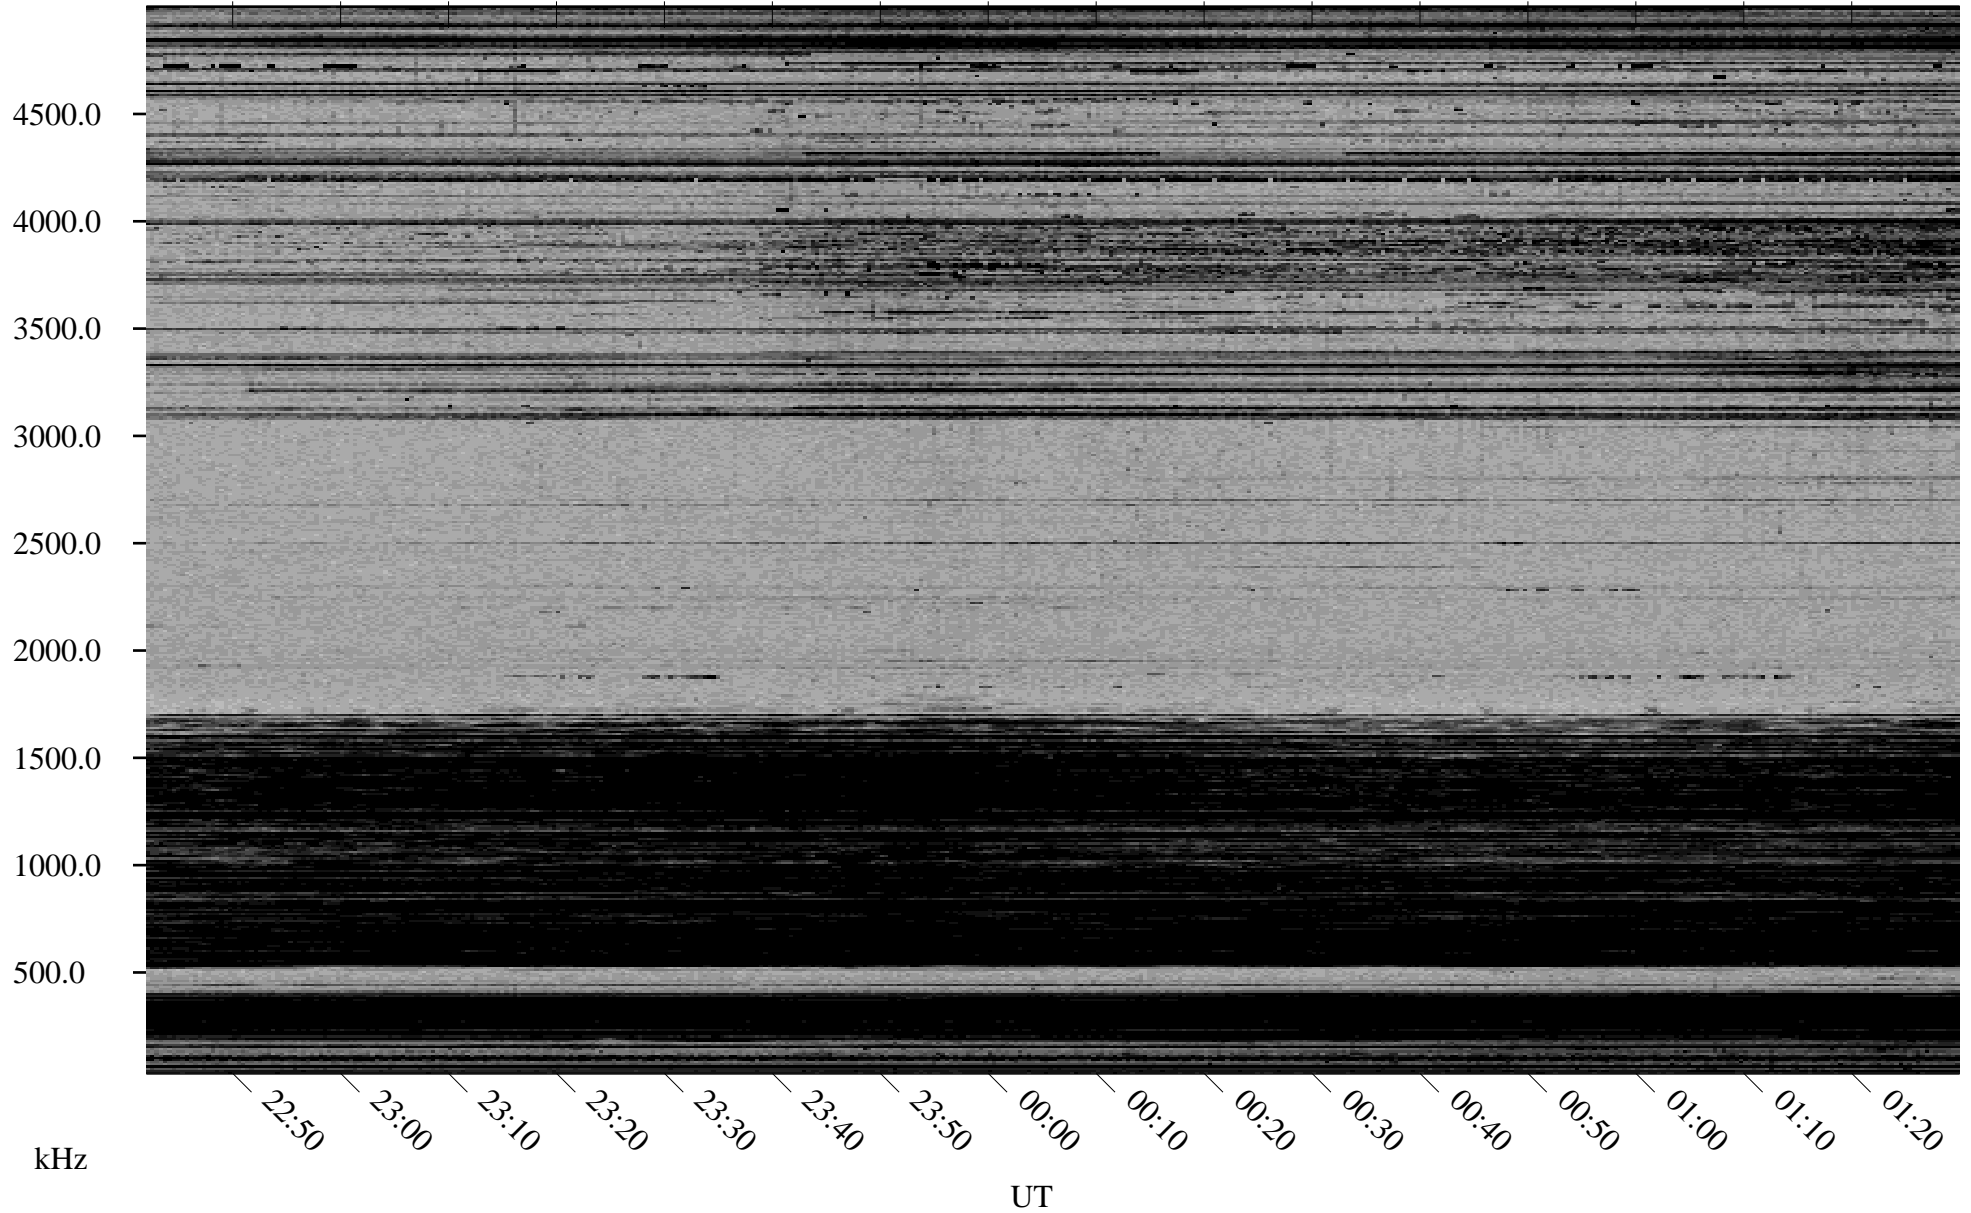

12/22/2000 Churchill, MTB

Linear Scale Black = 161 White = 15

ch00357l.r00m max_12

Page 1

12/22/2000 Churchill, MTB

Linear Scale Black = 161 White = 15

ch003571.r00m max_12

Page 2

12/23/2000 Churchill, MTB

Linear Scale Black = 161 White = 15

ch00357l.r00m max_12

Page 3

12/23/2000 Churchill, MTB

Linear Scale Black = 161 White = 15

ch00357l.r00m max_12

Page 4

12/23/2000 Churchill, MTB

Linear Scale Black = 161 White = 15

ch00357l.r00m max_12

Page 5

12/23/2000 Churchill, MTB

Linear Scale Black = 161 White = 15

ch00357l.r00m max_12

Page 6

12/23/2000 Churchill, MTB

Linear Scale Black = 161 White = 15

ch00357l.r00m max_12

Page 7

12/23/2000 Churchill, MTB

Linear Scale Black = 161 White = 15

ch00357l.r00m max_12