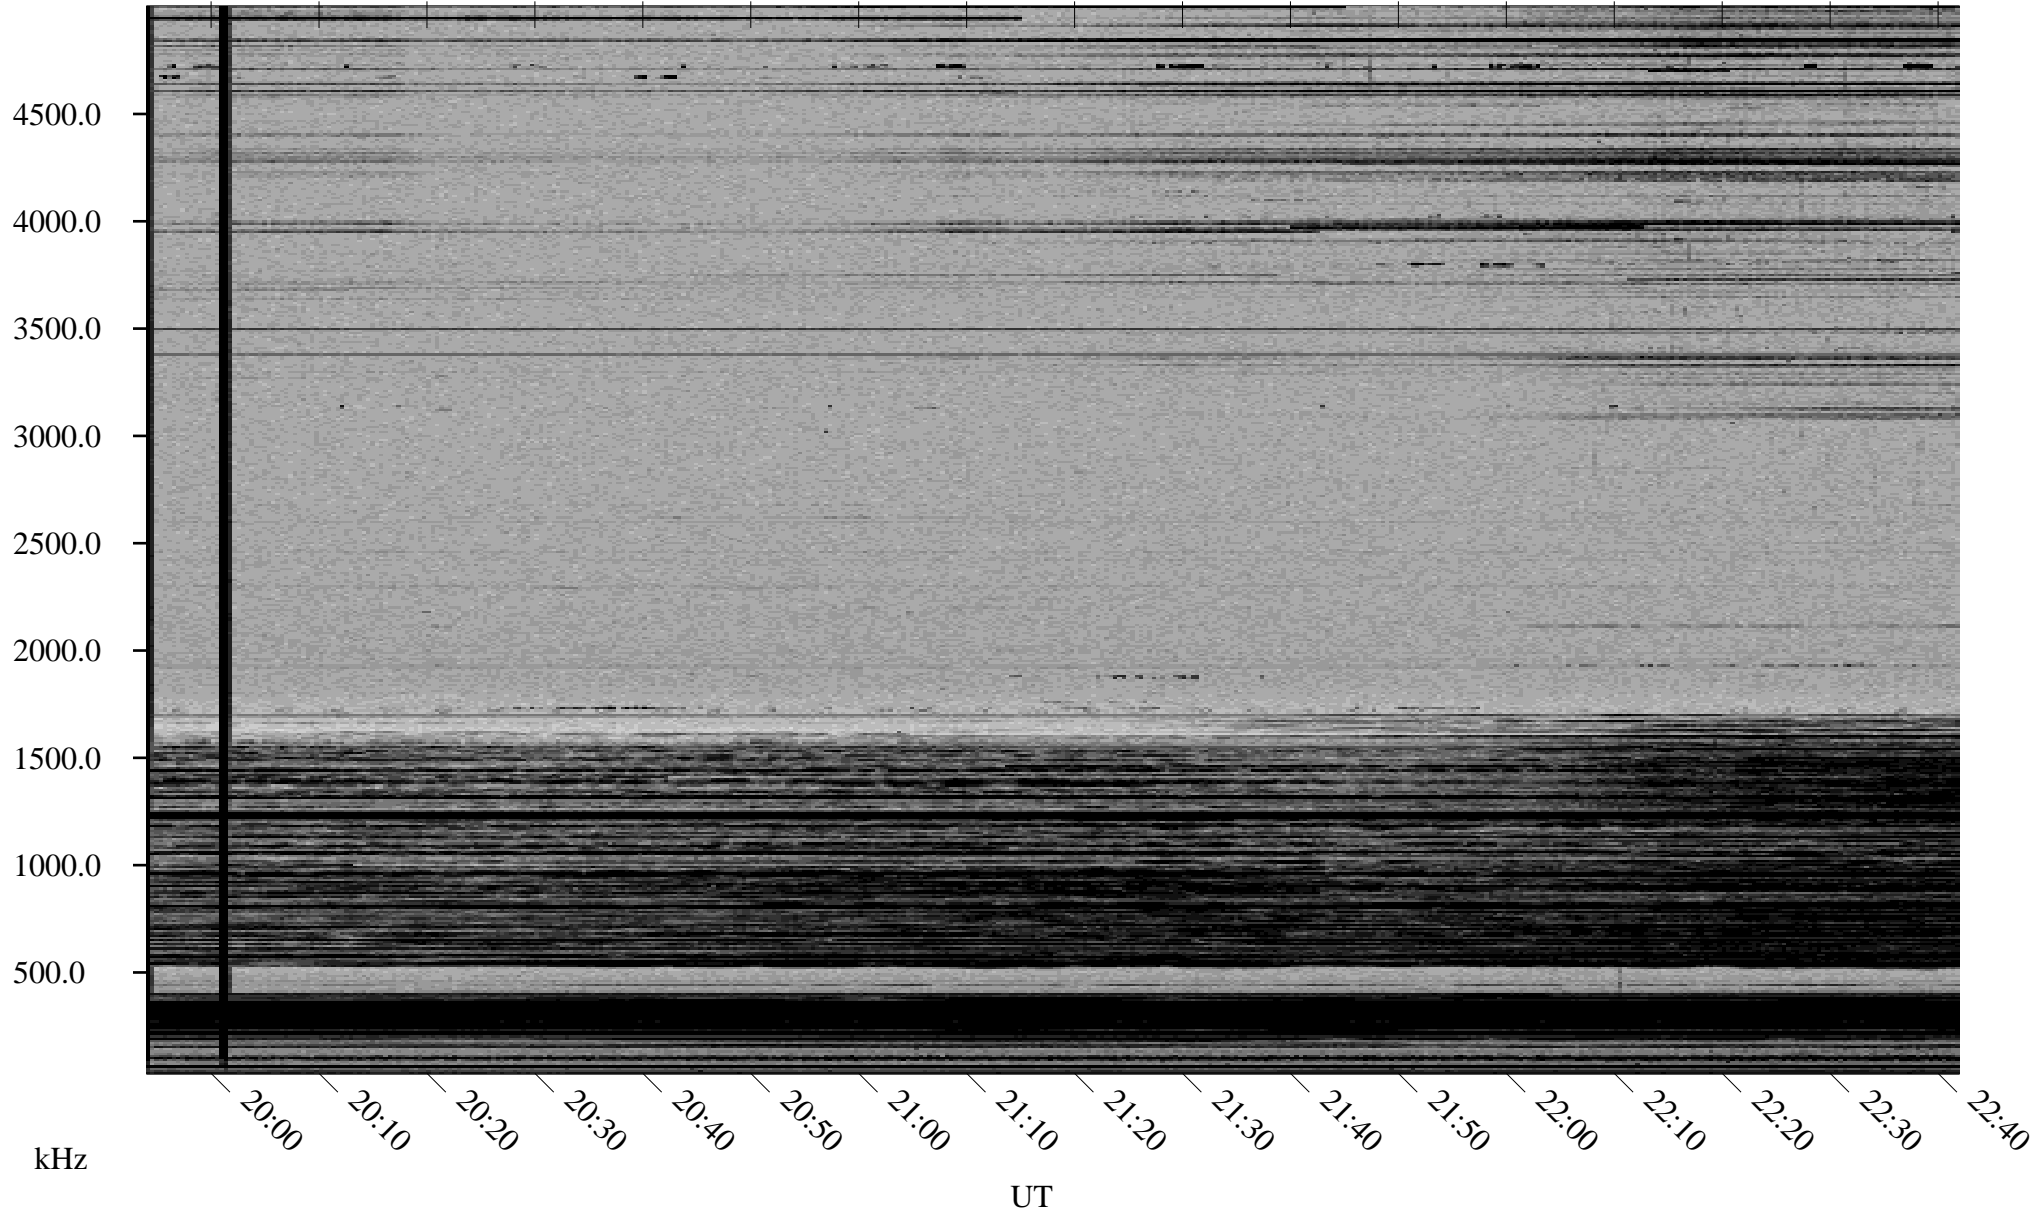

12/22/2000 Churchill, MTB

Linear Scale Black = 161 White = 15

ch00357l.r00m max_12

Page 1

12/22/2000 Churchill, MTB

Linear Scale Black = 161 White = 15

ch003571.r00m max_12

Page 2

12/23/2000 Churchill, MTB

Linear Scale Black = 161 White = 15

ch00357l.r00m max_12

Page 3

12/23/2000 Churchill, MTB

Linear Scale Black = 161 White = 15

ch00357l.r00m max_12

Page 4

12/23/2000 Churchill, MTB

Linear Scale Black = 161 White = 15

ch00357l.r00m max_12

Page 5

12/23/2000 Churchill, MTB

Linear Scale Black = 161 White = 15

ch00357l.r00m max_12

Page 6

12/23/2000 Churchill, MTB

Linear Scale Black = 161 White = 15

ch00357l.r00m max_12

Page 7

12/23/2000 Churchill, MTB

Linear Scale Black = 161 White = 15

ch00357l.r00m max_12