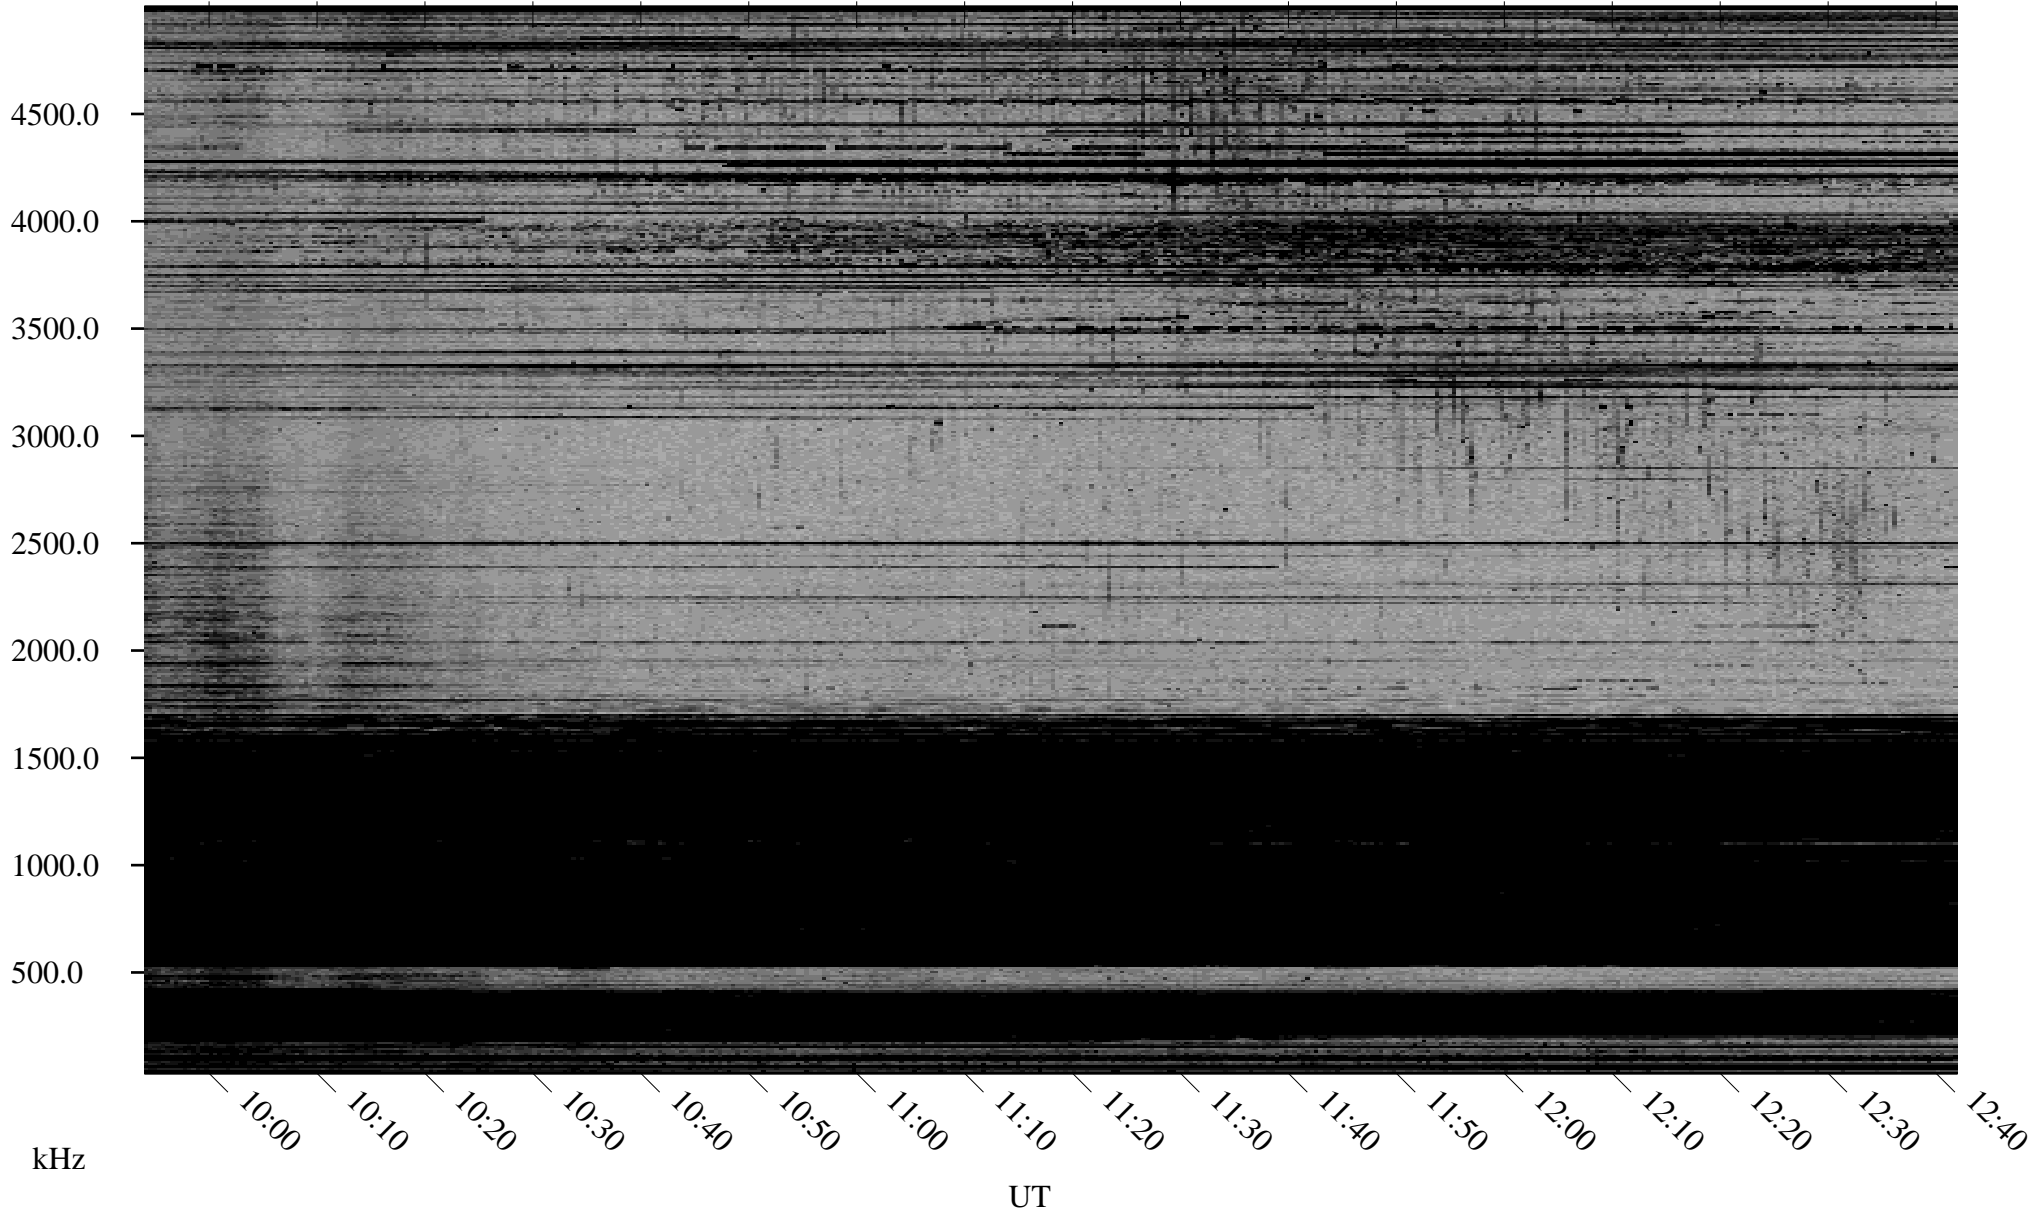

12/22/2000 Churchill, MTB

Linear Scale Black = 161 White = 15

ch00357l.r00m max_12

Page 1

12/22/2000 Churchill, MTB

Linear Scale Black = 161 White = 15

ch003571.r00m max_12

Page 2

12/23/2000 Churchill, MTB

Linear Scale Black = 161 White = 15

ch00357l.r00m max_12

Page 3

12/23/2000 Churchill, MTB

Linear Scale Black = 161 White = 15

ch00357l.r00m max_12

Page 4

12/23/2000 Churchill, MTB

Linear Scale Black = 161 White = 15

ch00357l.r00m max_12

Page 5

12/23/2000 Churchill, MTB

Linear Scale Black = 161 White = 15

ch00357l.r00m max_12

Page 6

12/23/2000 Churchill, MTB

Linear Scale Black = 161 White = 15

ch00357l.r00m max_12

Page 7

12/23/2000 Churchill, MTB

Linear Scale Black = 161 White = 15

ch00357l.r00m max_12