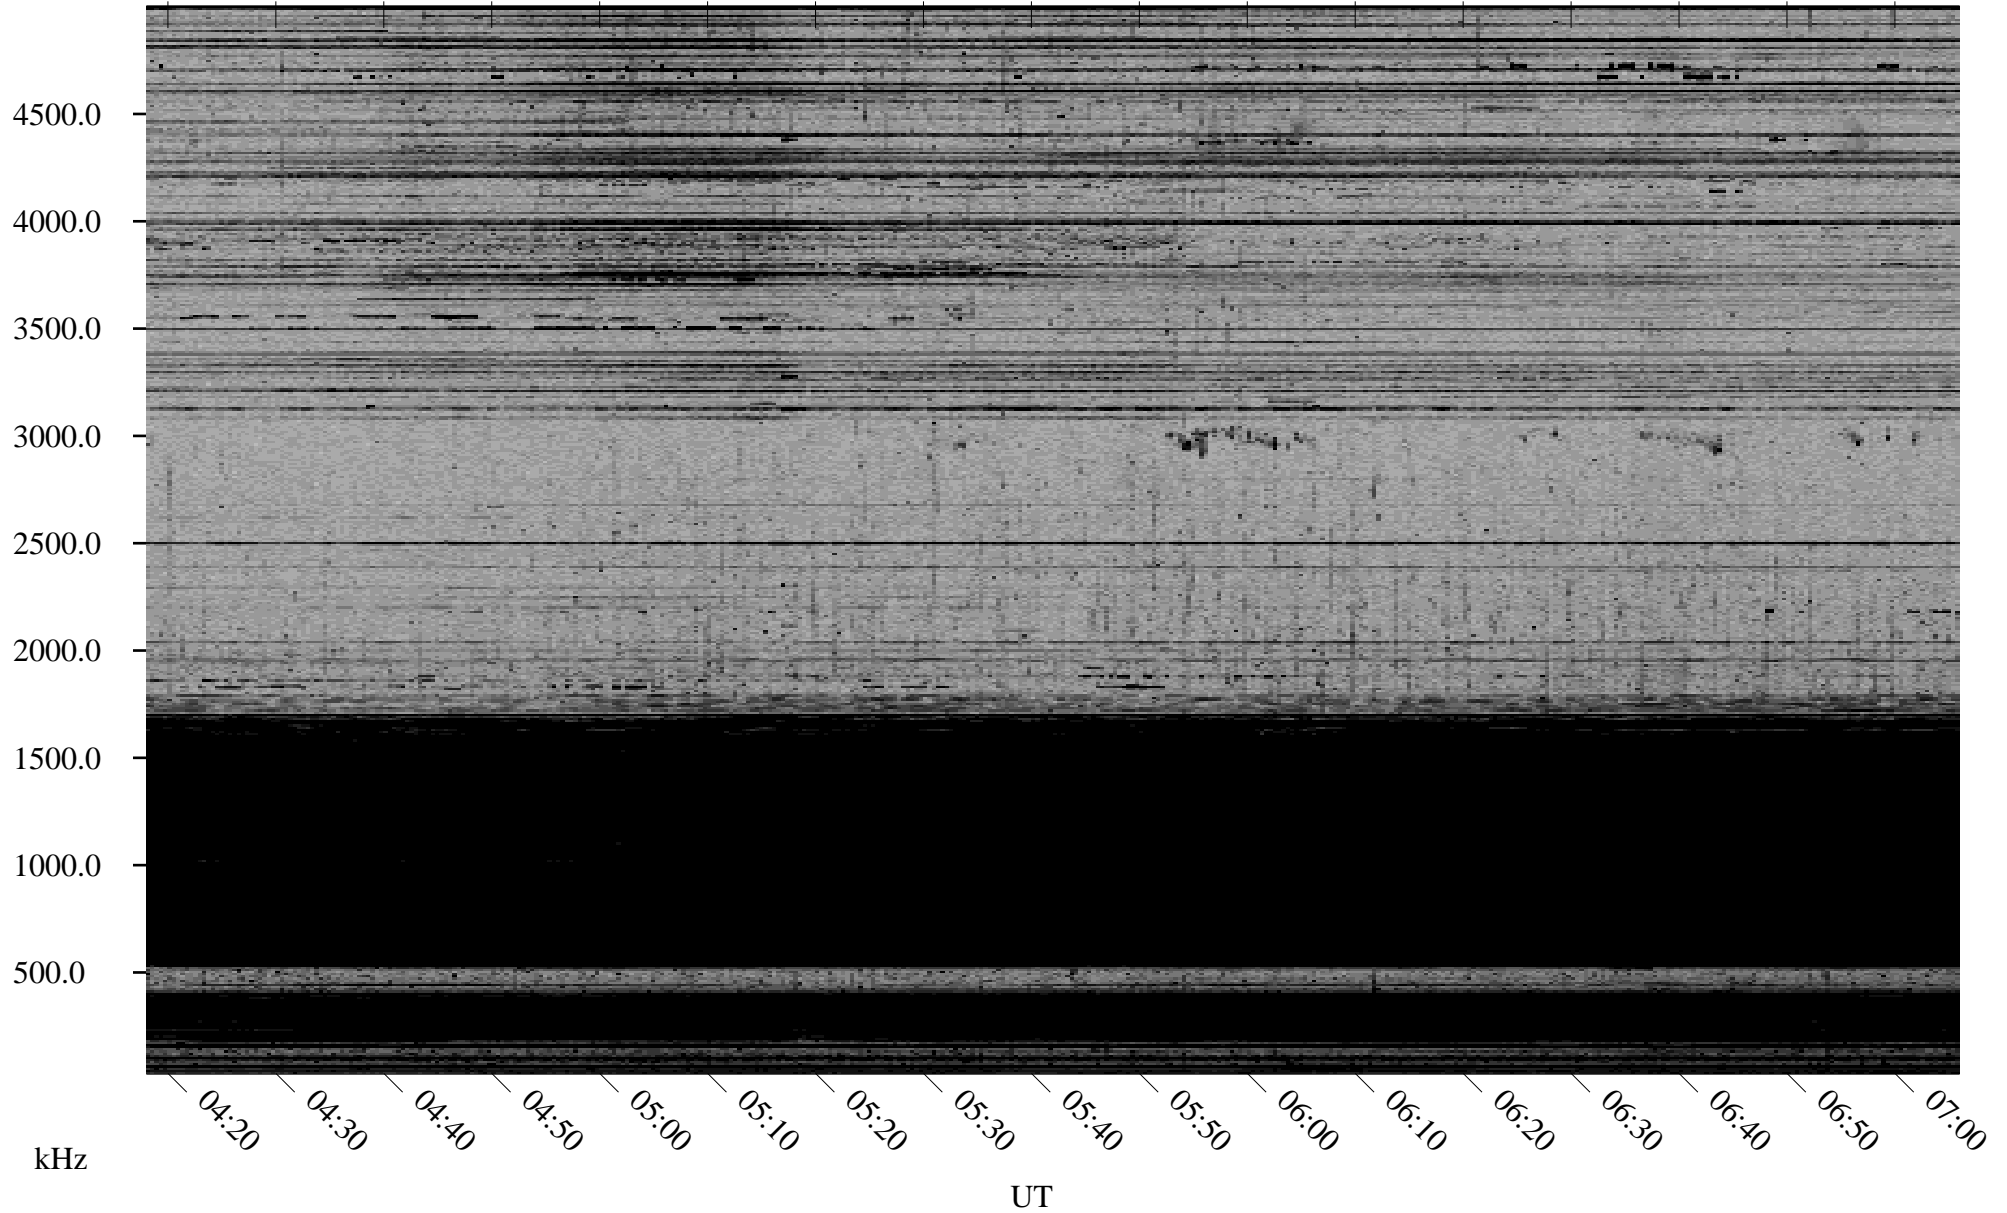

12/22/2000 Churchill, MTB

Linear Scale Black = 161 White = 15

ch00357l.r00m max_12

Page 1

12/22/2000 Churchill, MTB

Linear Scale Black = 161 White = 15

ch003571.r00m max_12

Page 2

12/23/2000 Churchill, MTB

Linear Scale Black = 161 White = 15

ch00357l.r00m max_12

Page 3

12/23/2000 Churchill, MTB

Linear Scale Black = 161 White = 15

ch00357l.r00m max_12

Page 4

12/23/2000 Churchill, MTB

Linear Scale Black = 161 White = 15

ch00357l.r00m max_12

Page 5

12/23/2000 Churchill, MTB

Linear Scale Black = 161 White = 15

ch00357l.r00m max_12

Page 6

12/23/2000 Churchill, MTB

Linear Scale Black = 161 White = 15

ch00357l.r00m max_12

Page 7

12/23/2000 Churchill, MTB

Linear Scale Black = 161 White = 15

ch00357l.r00m max_12