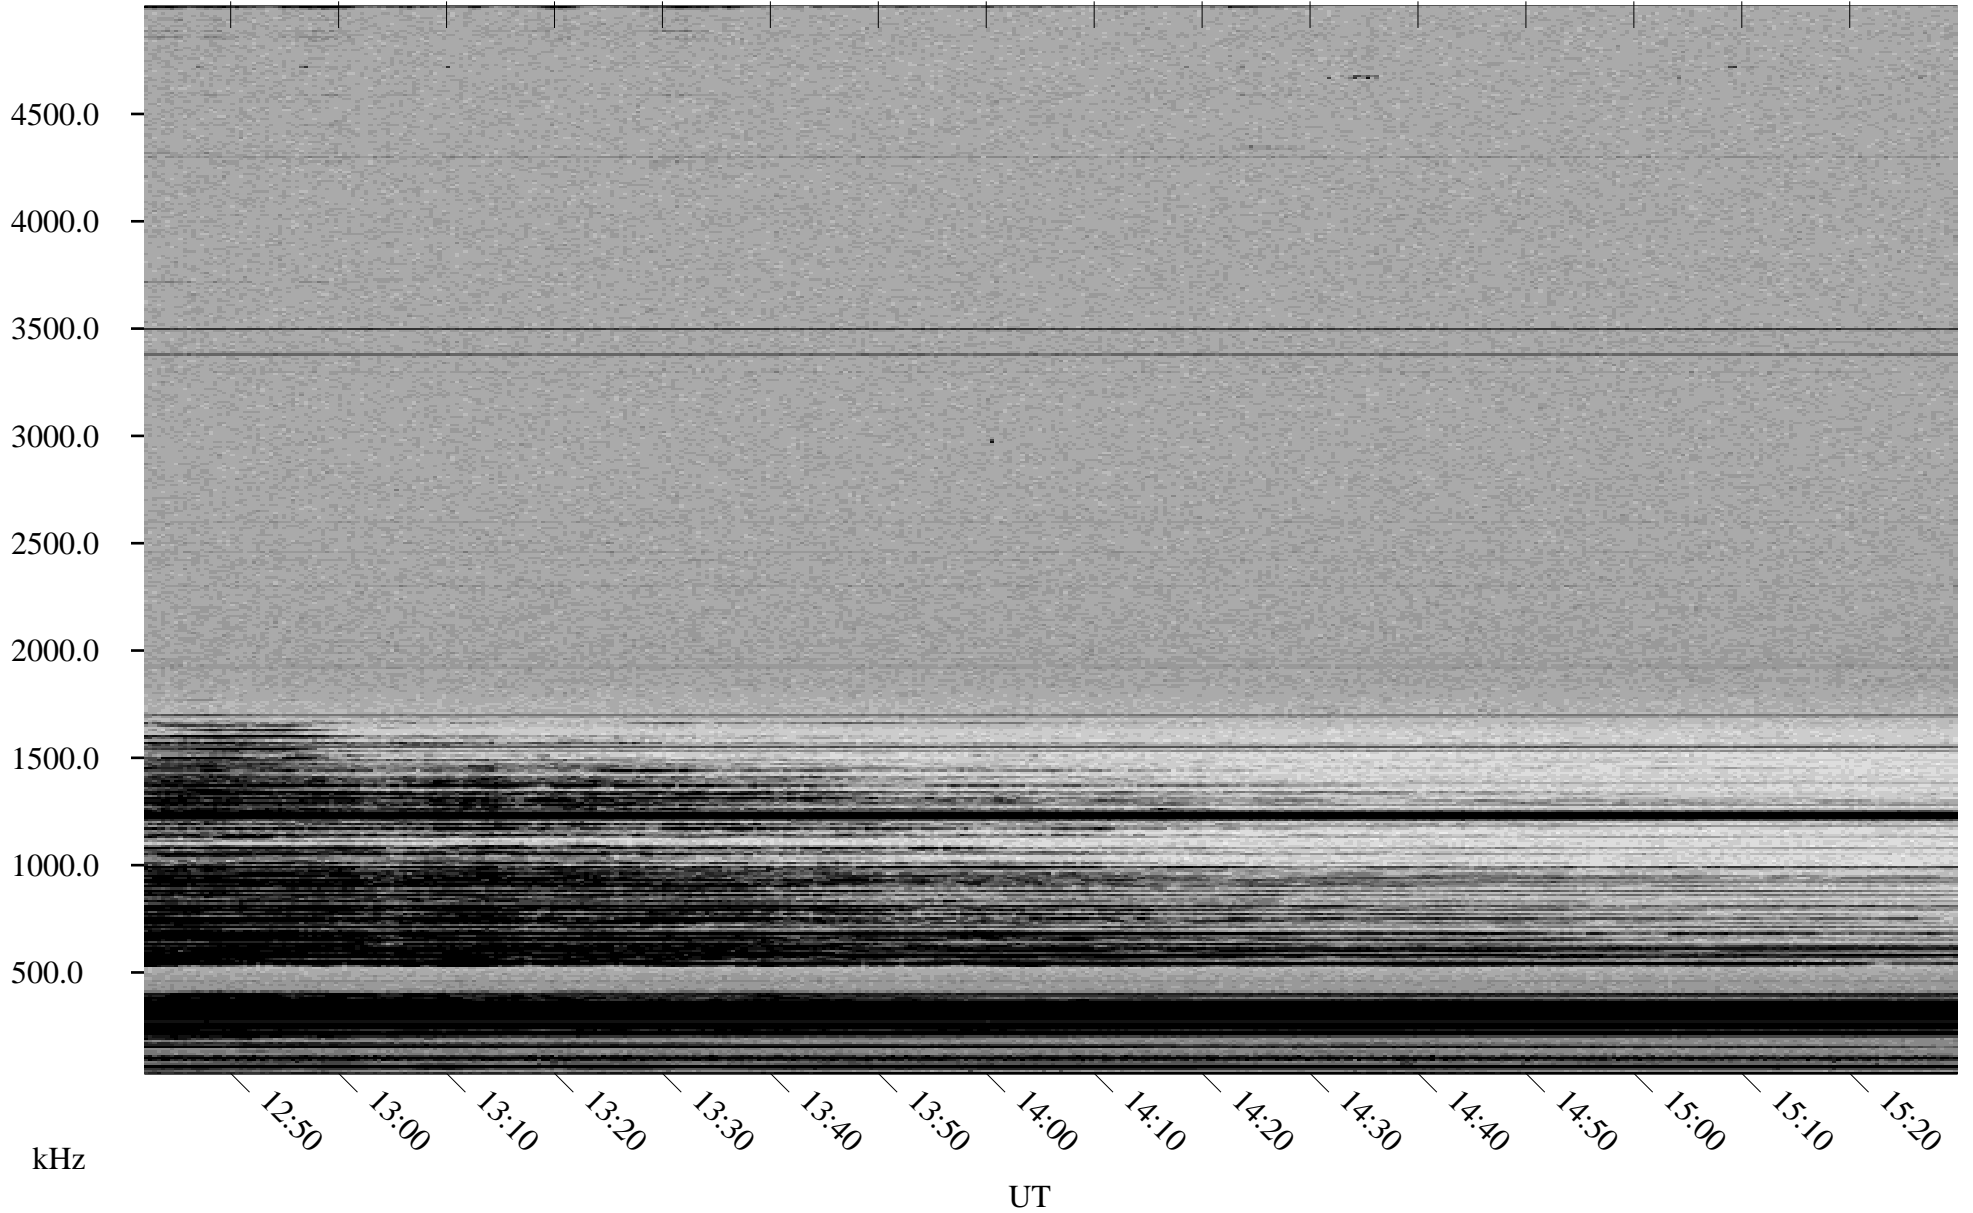

12/23/2000 Churchill, MTB

Linear Scale Black = 161 White = 15

ch00358l.r00m max_12

Page 1

12/23/2000 Churchill, MTB

Linear Scale Black = 161 White = 15

ch00358l.r00m max_12

Page 2

12/24/2000 Churchill, MTB

Linear Scale Black = 161 White = 15

ch00358l.r00m max_12

Page 3

12/24/2000 Churchill, MTB

Linear Scale Black = 161 White = 15

ch00358l.r00m max_12

Page 4

12/24/2000 Churchill, MTB

Linear Scale Black = 161 White = 15

ch00358l.r00m max_12

Page 5

12/24/2000 Churchill, MTB

Linear Scale Black = 161 White = 15

ch00358l.r00m max_12

Page 6

12/24/2000 Churchill, MTB

Linear Scale Black = 161 White = 15

ch00358l.r00m max_12

Page 7

12/24/2000 Churchill, MTB

Linear Scale Black = 161 White = 15

ch00358l.r00m max_12