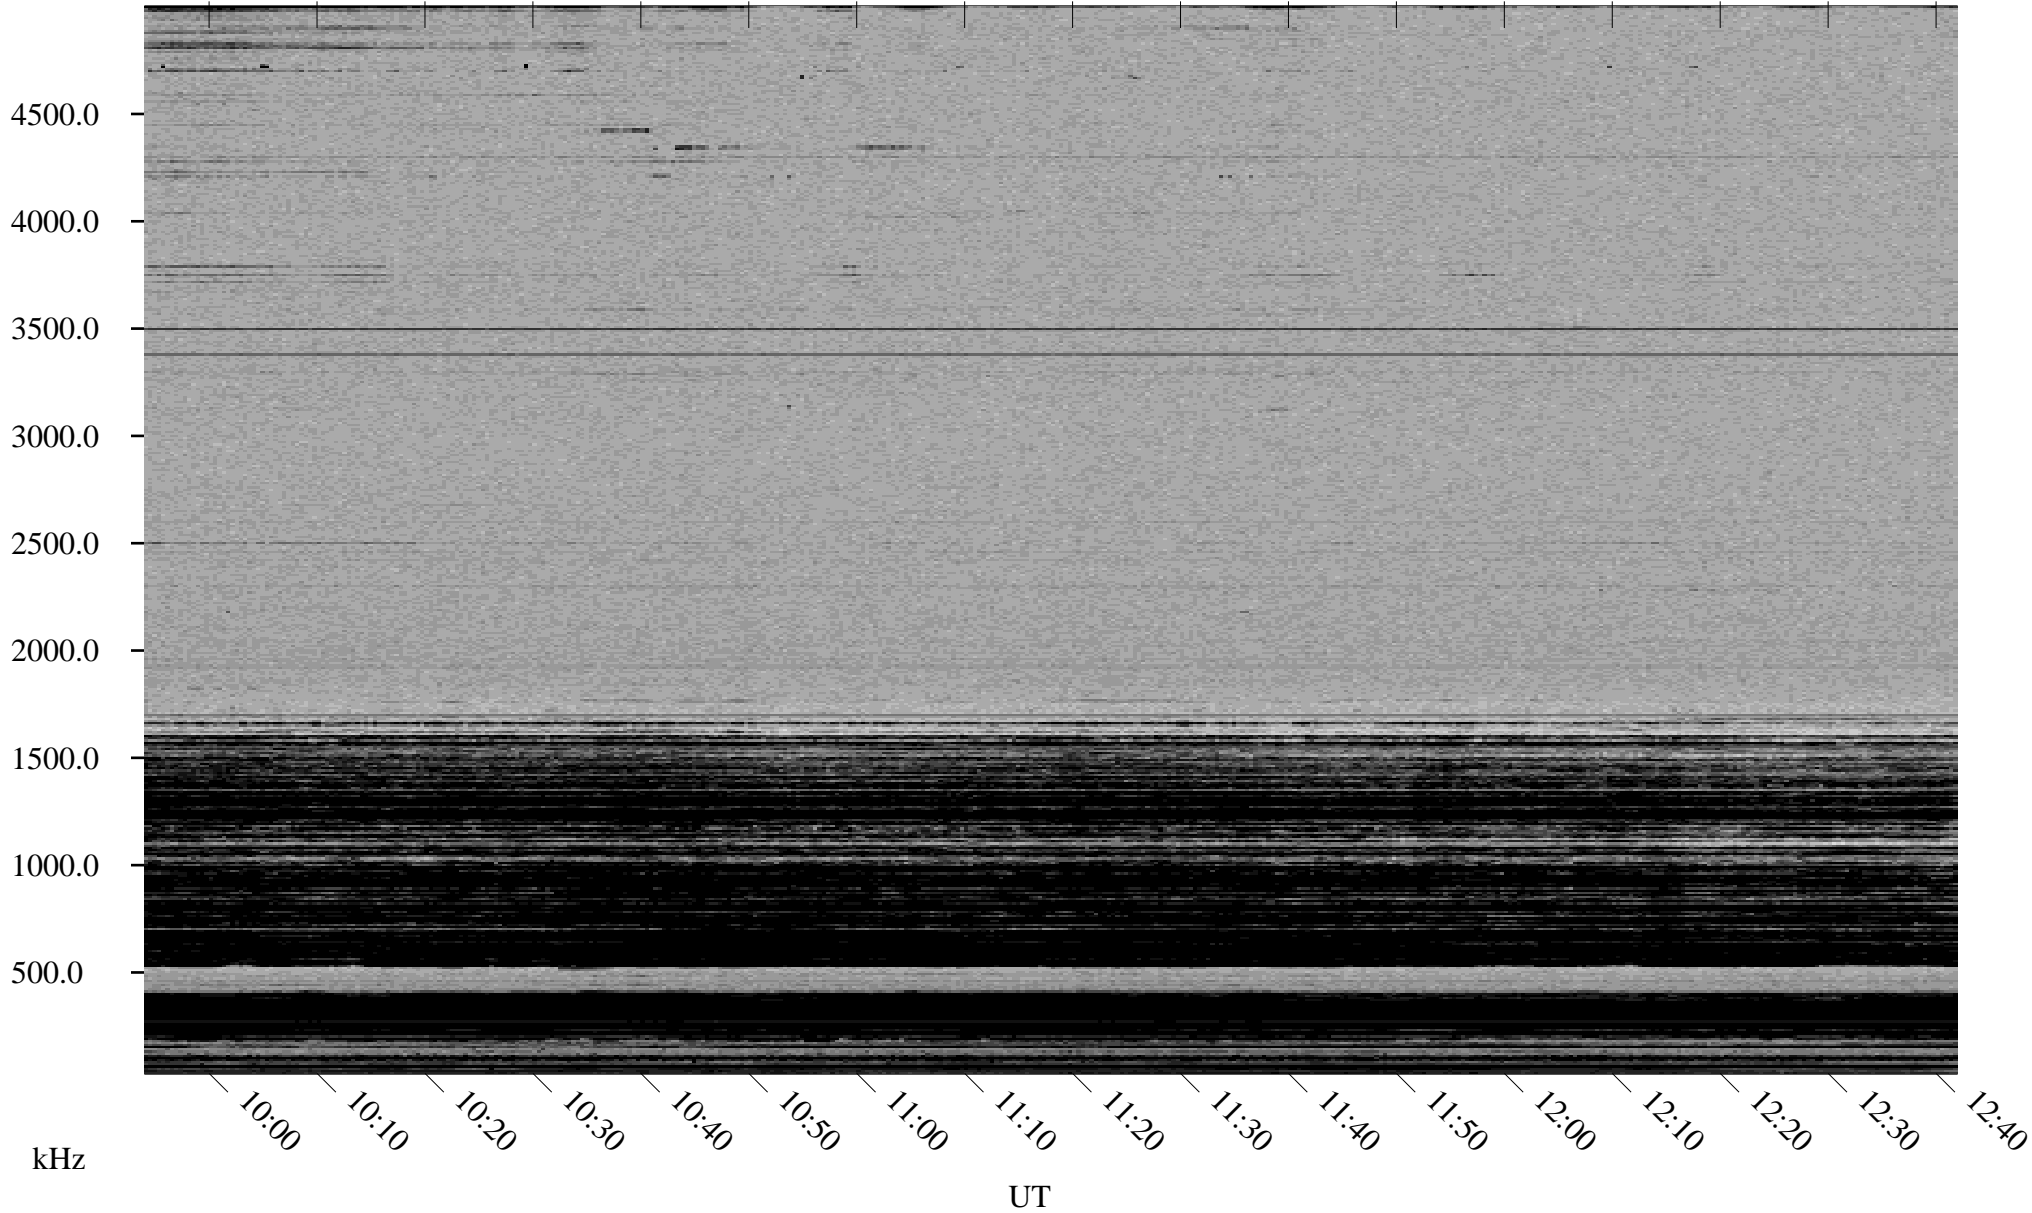

12/23/2000 Churchill, MTB

Linear Scale Black = 161 White = 15

ch00358l.r00m max_12

Page 1

12/23/2000 Churchill, MTB

Linear Scale Black = 161 White = 15

ch00358l.r00m max_12

Page 2

12/24/2000 Churchill, MTB

Linear Scale Black = 161 White = 15

ch00358l.r00m max_12

Page 3

12/24/2000 Churchill, MTB

Linear Scale Black = 161 White = 15

ch00358l.r00m max_12

Page 4

12/24/2000 Churchill, MTB

Linear Scale Black = 161 White = 15

ch00358l.r00m max_12

Page 5

12/24/2000 Churchill, MTB

Linear Scale Black = 161 White = 15

ch00358l.r00m max_12

Page 6

12/24/2000 Churchill, MTB

Linear Scale Black = 161 White = 15

ch00358l.r00m max_12

Page 7

12/24/2000 Churchill, MTB

Linear Scale Black = 161 White = 15

ch00358l.r00m max_12