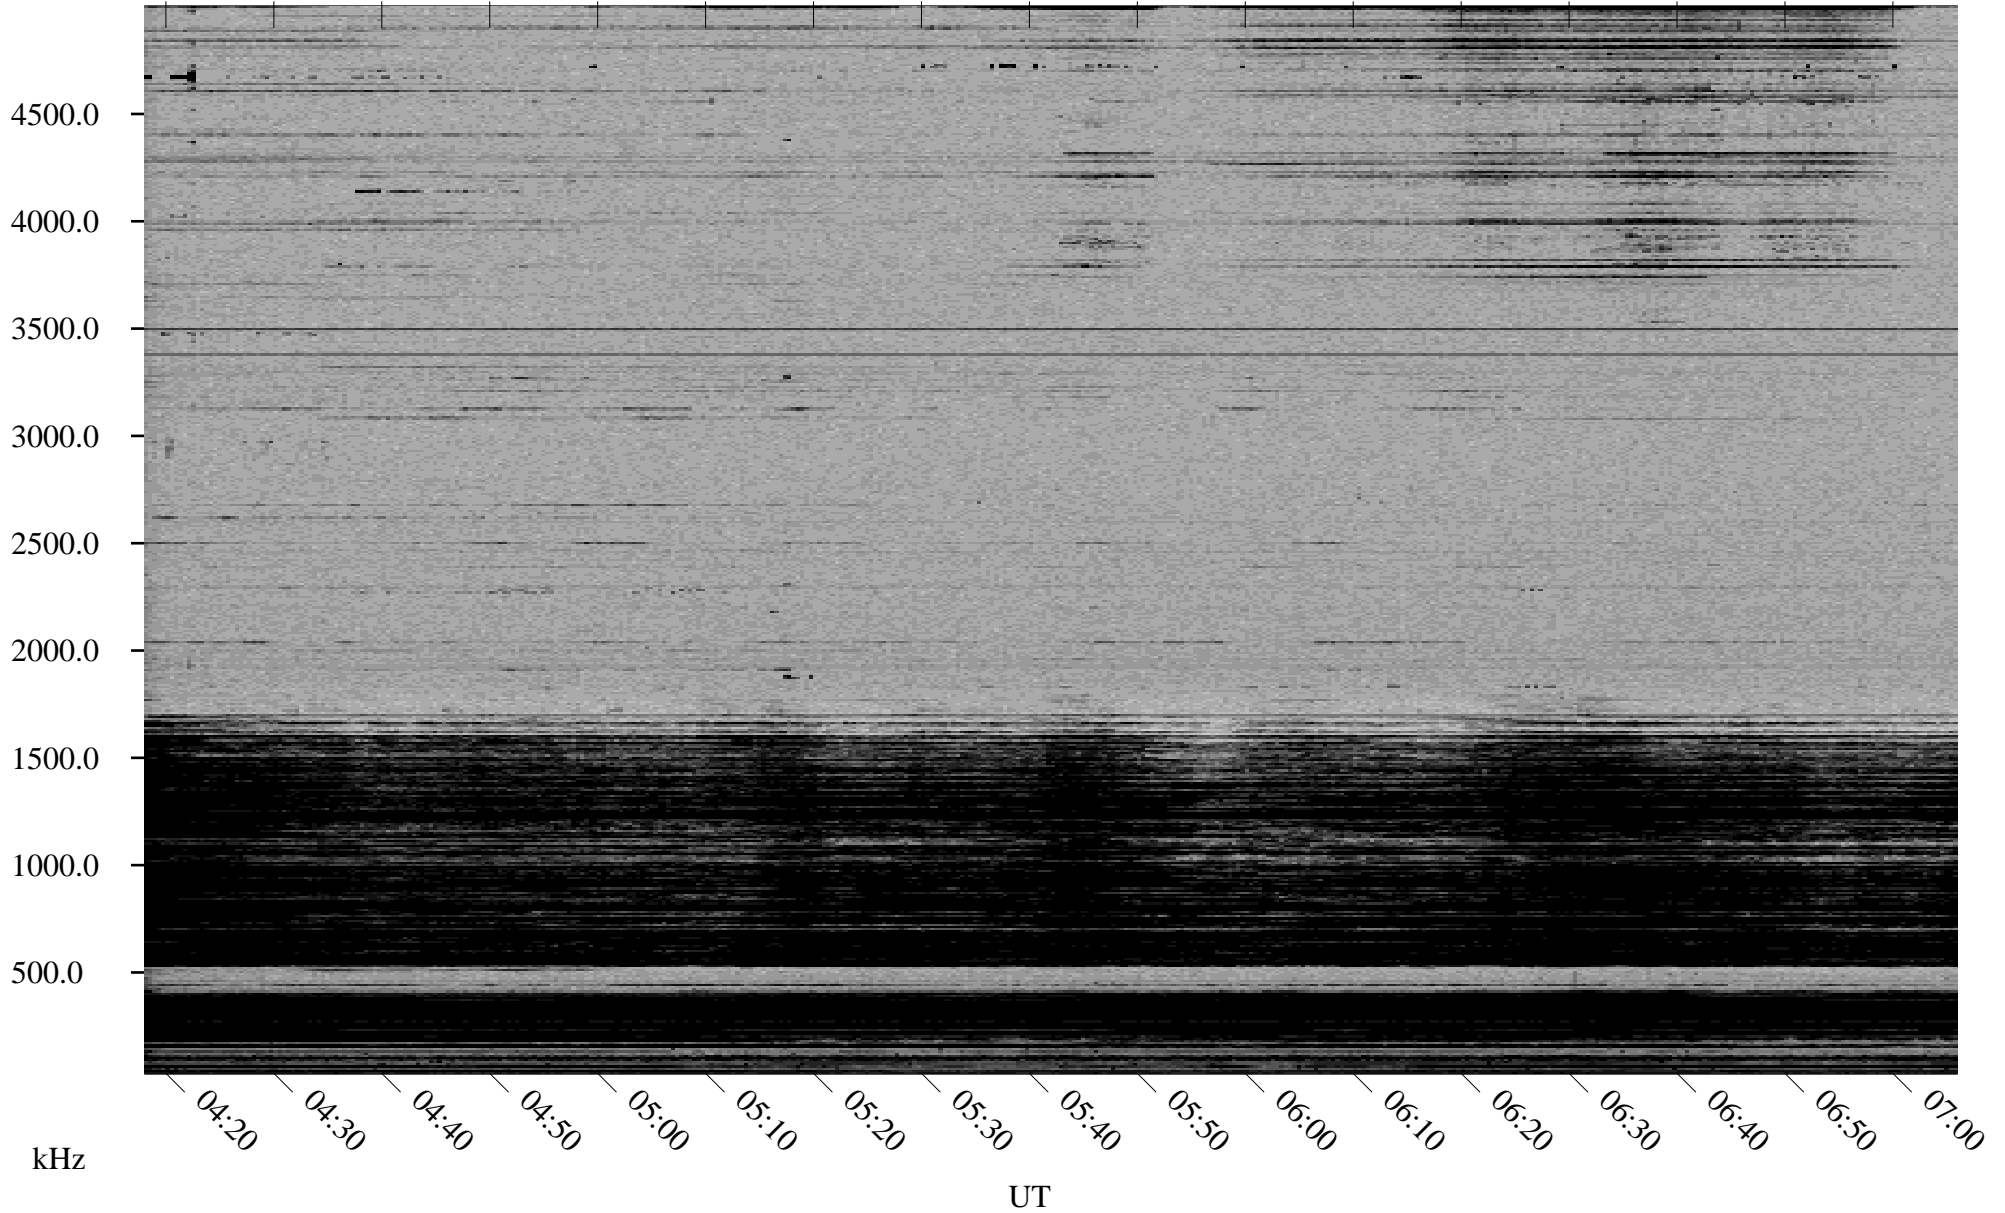

12/23/2000 Churchill, MTB

Linear Scale Black = 161 White = 15

ch00358l.r00m max_12

Page 1

12/23/2000 Churchill, MTB

Linear Scale Black = 161 White = 15

ch00358l.r00m max_12

Page 2

12/24/2000 Churchill, MTB

Linear Scale Black = 161 White = 15

ch00358l.r00m max_12

Page 3

12/24/2000 Churchill, MTB

Linear Scale Black = 161 White = 15

ch00358l.r00m max_12

Page 4

12/24/2000 Churchill, MTB

Linear Scale Black = 161 White = 15

ch00358l.r00m max_12

Page 5

12/24/2000 Churchill, MTB

Linear Scale Black = 161 White = 15

ch00358l.r00m max_12

Page 6

12/24/2000 Churchill, MTB

Linear Scale Black = 161 White = 15

ch00358l.r00m max_12

Page 7

12/24/2000 Churchill, MTB

Linear Scale Black = 161 White = 15

ch00358l.r00m max_12