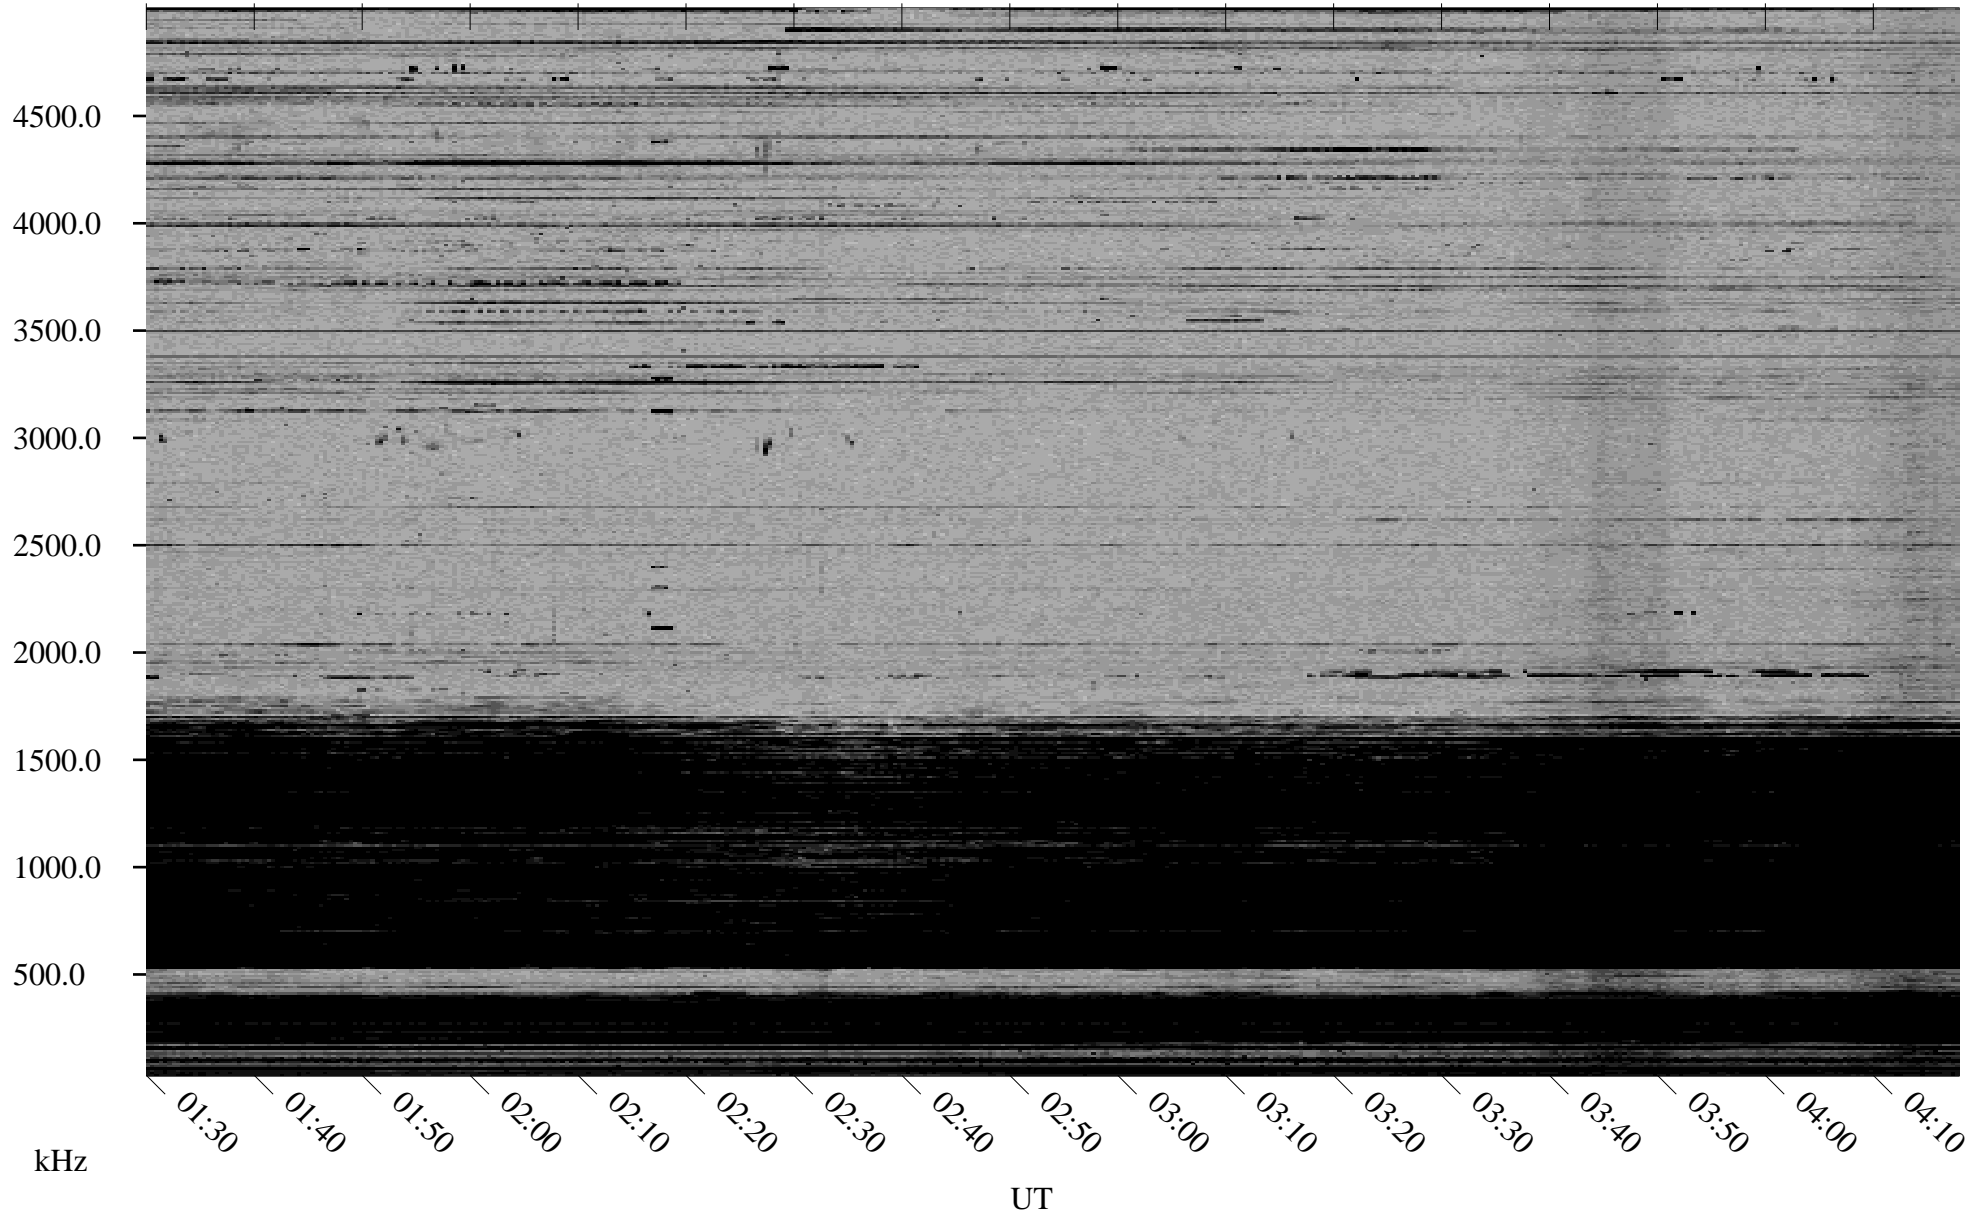

12/23/2000 Churchill, MTB

Linear Scale Black = 161 White = 15

ch00358l.r00m max_12

Page 1

12/23/2000 Churchill, MTB

Linear Scale Black = 161 White = 15

ch00358l.r00m max_12

Page 2

12/24/2000 Churchill, MTB

Linear Scale Black = 161 White = 15

ch00358l.r00m max_12

Page 3

12/24/2000 Churchill, MTB

Linear Scale Black = 161 White = 15

ch00358l.r00m max_12

Page 4

12/24/2000 Churchill, MTB

Linear Scale Black = 161 White = 15

ch00358l.r00m max_12

Page 5

12/24/2000 Churchill, MTB

Linear Scale Black = 161 White = 15

ch00358l.r00m max_12

Page 6

12/24/2000 Churchill, MTB

Linear Scale Black = 161 White = 15

ch00358l.r00m max_12

Page 7

12/24/2000 Churchill, MTB

Linear Scale Black = 161 White = 15

ch00358l.r00m max_12