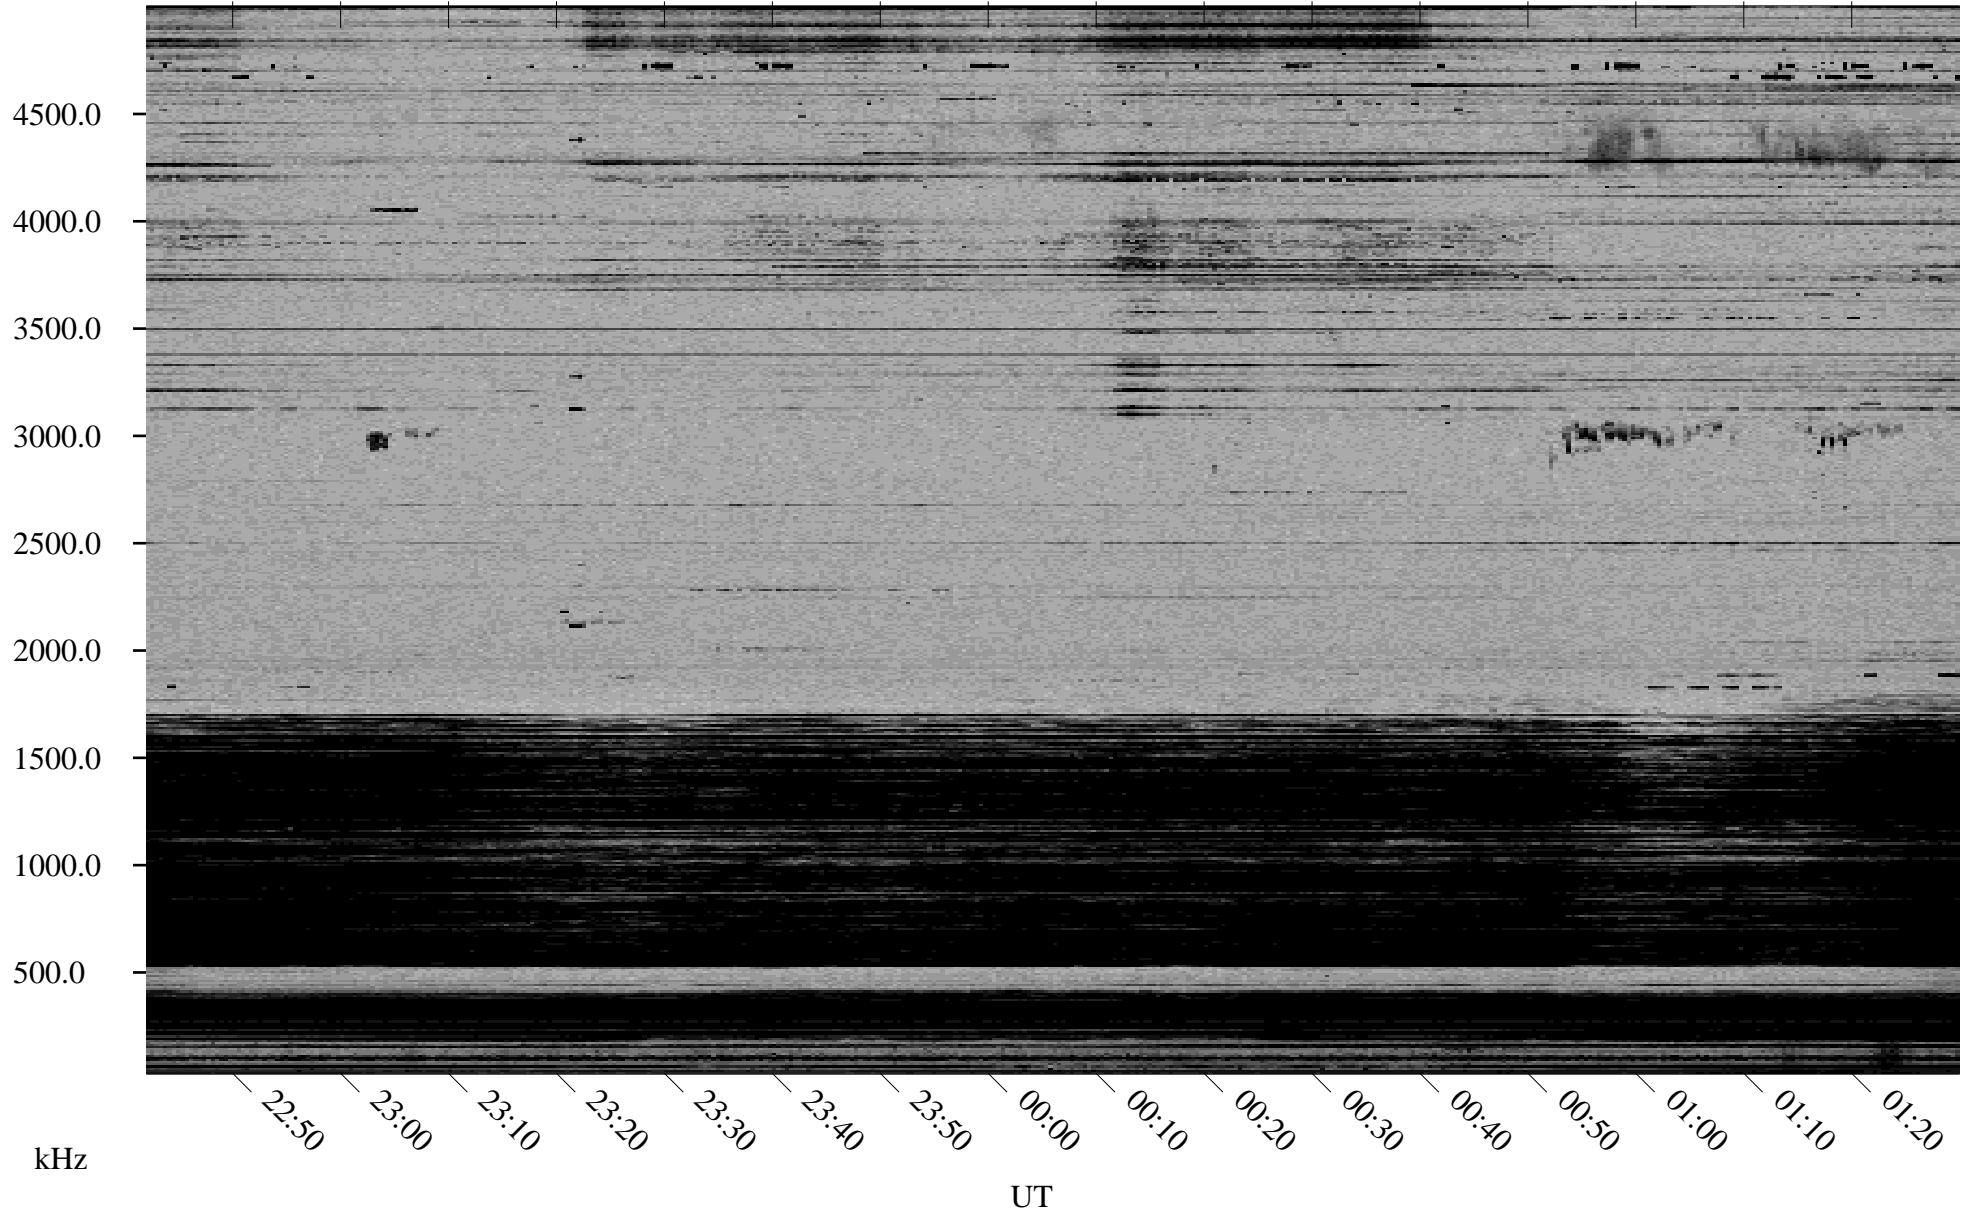

12/23/2000 Churchill, MTB

Linear Scale Black = 161 White = 15

ch00358l.r00m max_12

Page 1

12/23/2000 Churchill, MTB

Linear Scale Black = 161 White = 15

ch00358l.r00m max_12

Page 2

12/24/2000 Churchill, MTB

Linear Scale Black = 161 White = 15

ch00358l.r00m max_12

Page 3

12/24/2000 Churchill, MTB

Linear Scale Black = 161 White = 15

ch00358l.r00m max_12

Page 4

12/24/2000 Churchill, MTB

Linear Scale Black = 161 White = 15

ch00358l.r00m max_12

Page 5

12/24/2000 Churchill, MTB

Linear Scale Black = 161 White = 15

ch00358l.r00m max_12

Page 6

12/24/2000 Churchill, MTB

Linear Scale Black = 161 White = 15

ch00358l.r00m max_12

Page 7

12/24/2000 Churchill, MTB

Linear Scale Black = 161 White = 15

ch00358l.r00m max_12