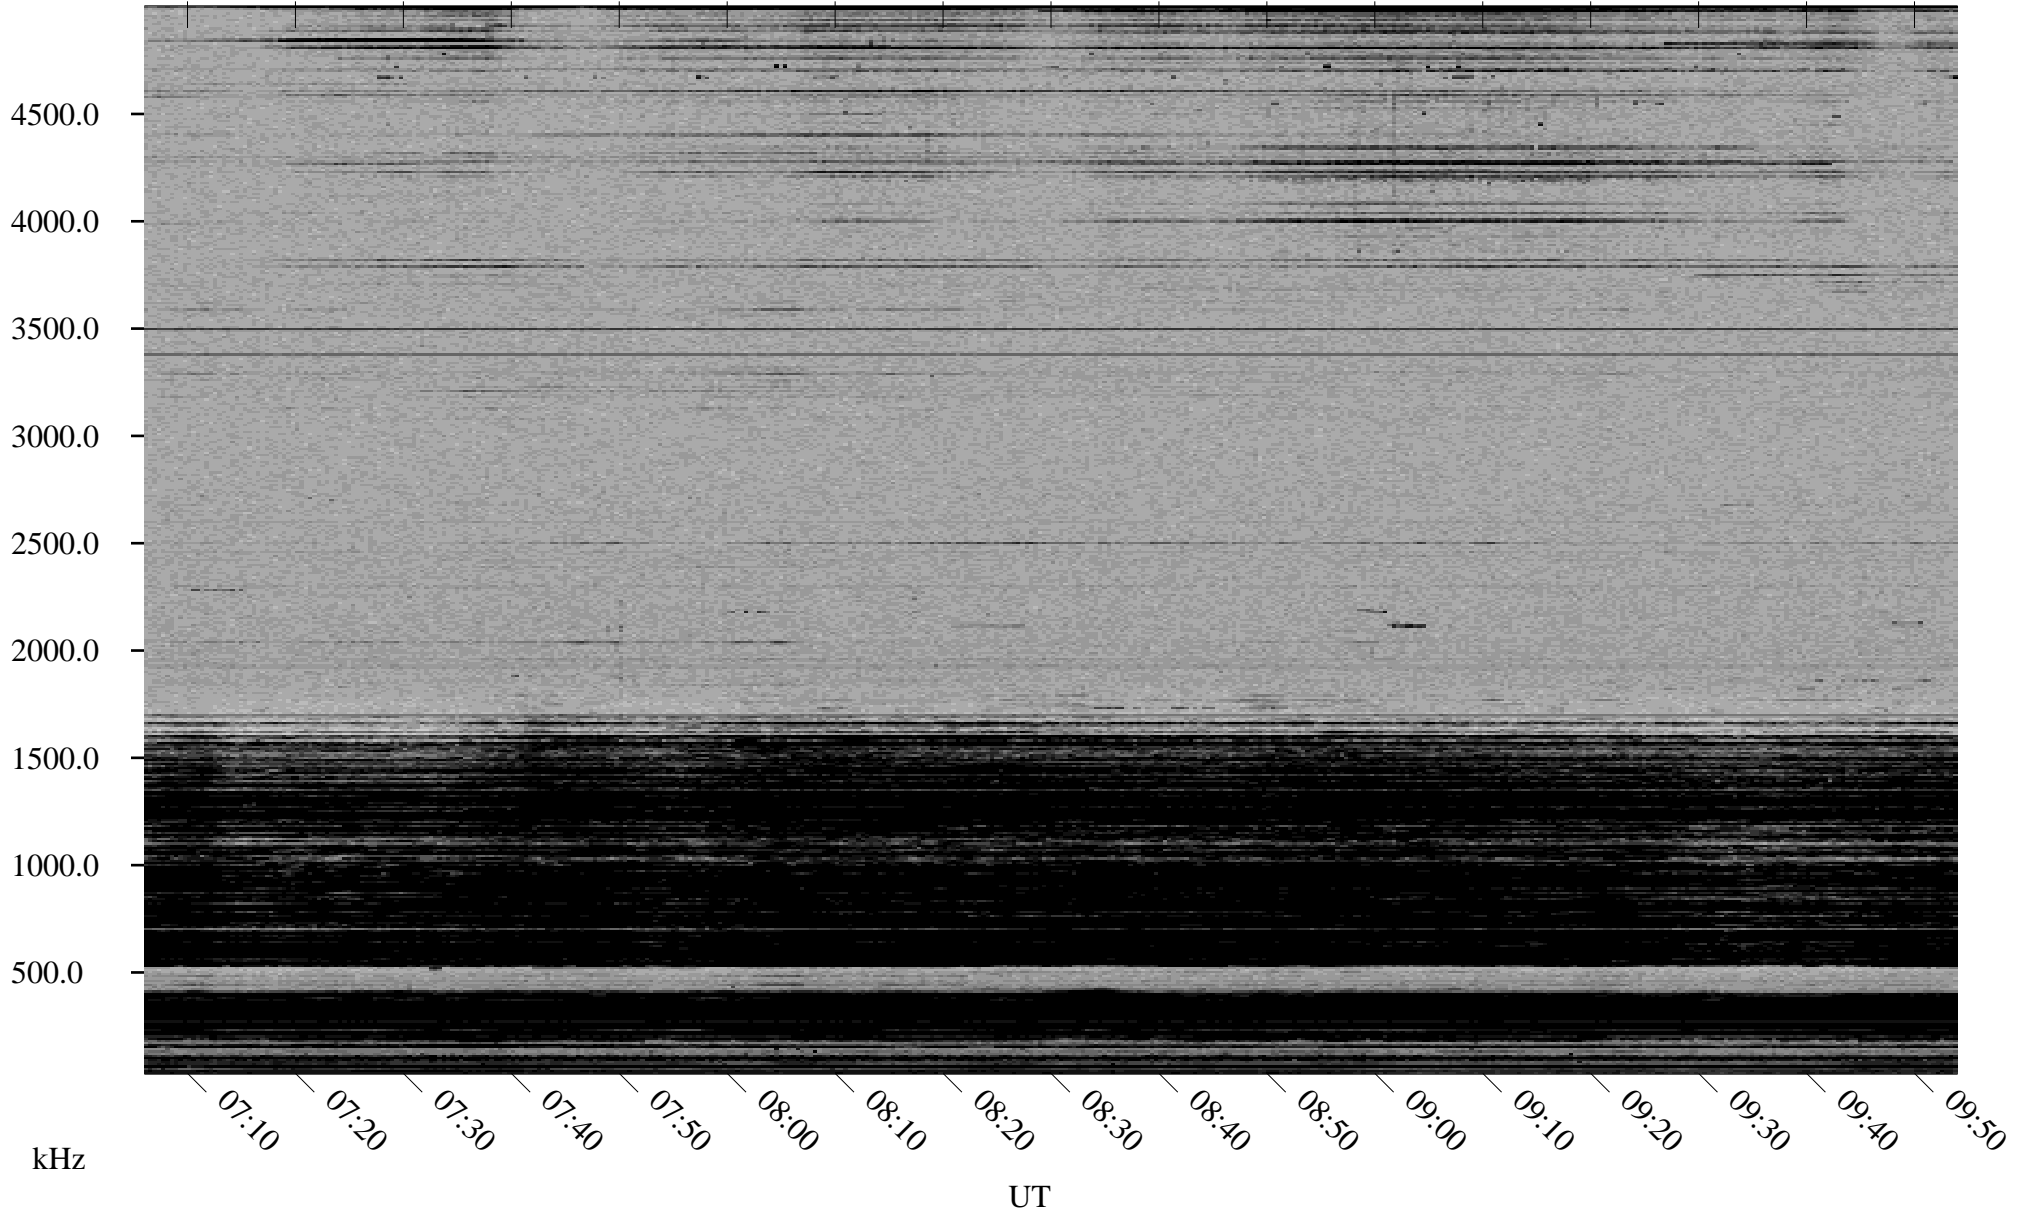

12/23/2000 Churchill, MTB

Linear Scale Black = 161 White = 15

ch00358l.r00m max_12

Page 1

12/23/2000 Churchill, MTB

Linear Scale Black = 161 White = 15

ch00358l.r00m max_12

Page 2

12/24/2000 Churchill, MTB

Linear Scale Black = 161 White = 15

ch00358l.r00m max_12

Page 3

12/24/2000 Churchill, MTB

Linear Scale Black = 161 White = 15

ch00358l.r00m max_12

Page 4

12/24/2000 Churchill, MTB

Linear Scale Black = 161 White = 15

ch00358l.r00m max_12

Page 5

12/24/2000 Churchill, MTB

Linear Scale Black = 161 White = 15

ch00358l.r00m max_12

Page 6

12/24/2000 Churchill, MTB

Linear Scale Black = 161 White = 15

ch00358l.r00m max_12

Page 7

12/24/2000 Churchill, MTB

Linear Scale Black = 161 White = 15

ch00358l.r00m max_12