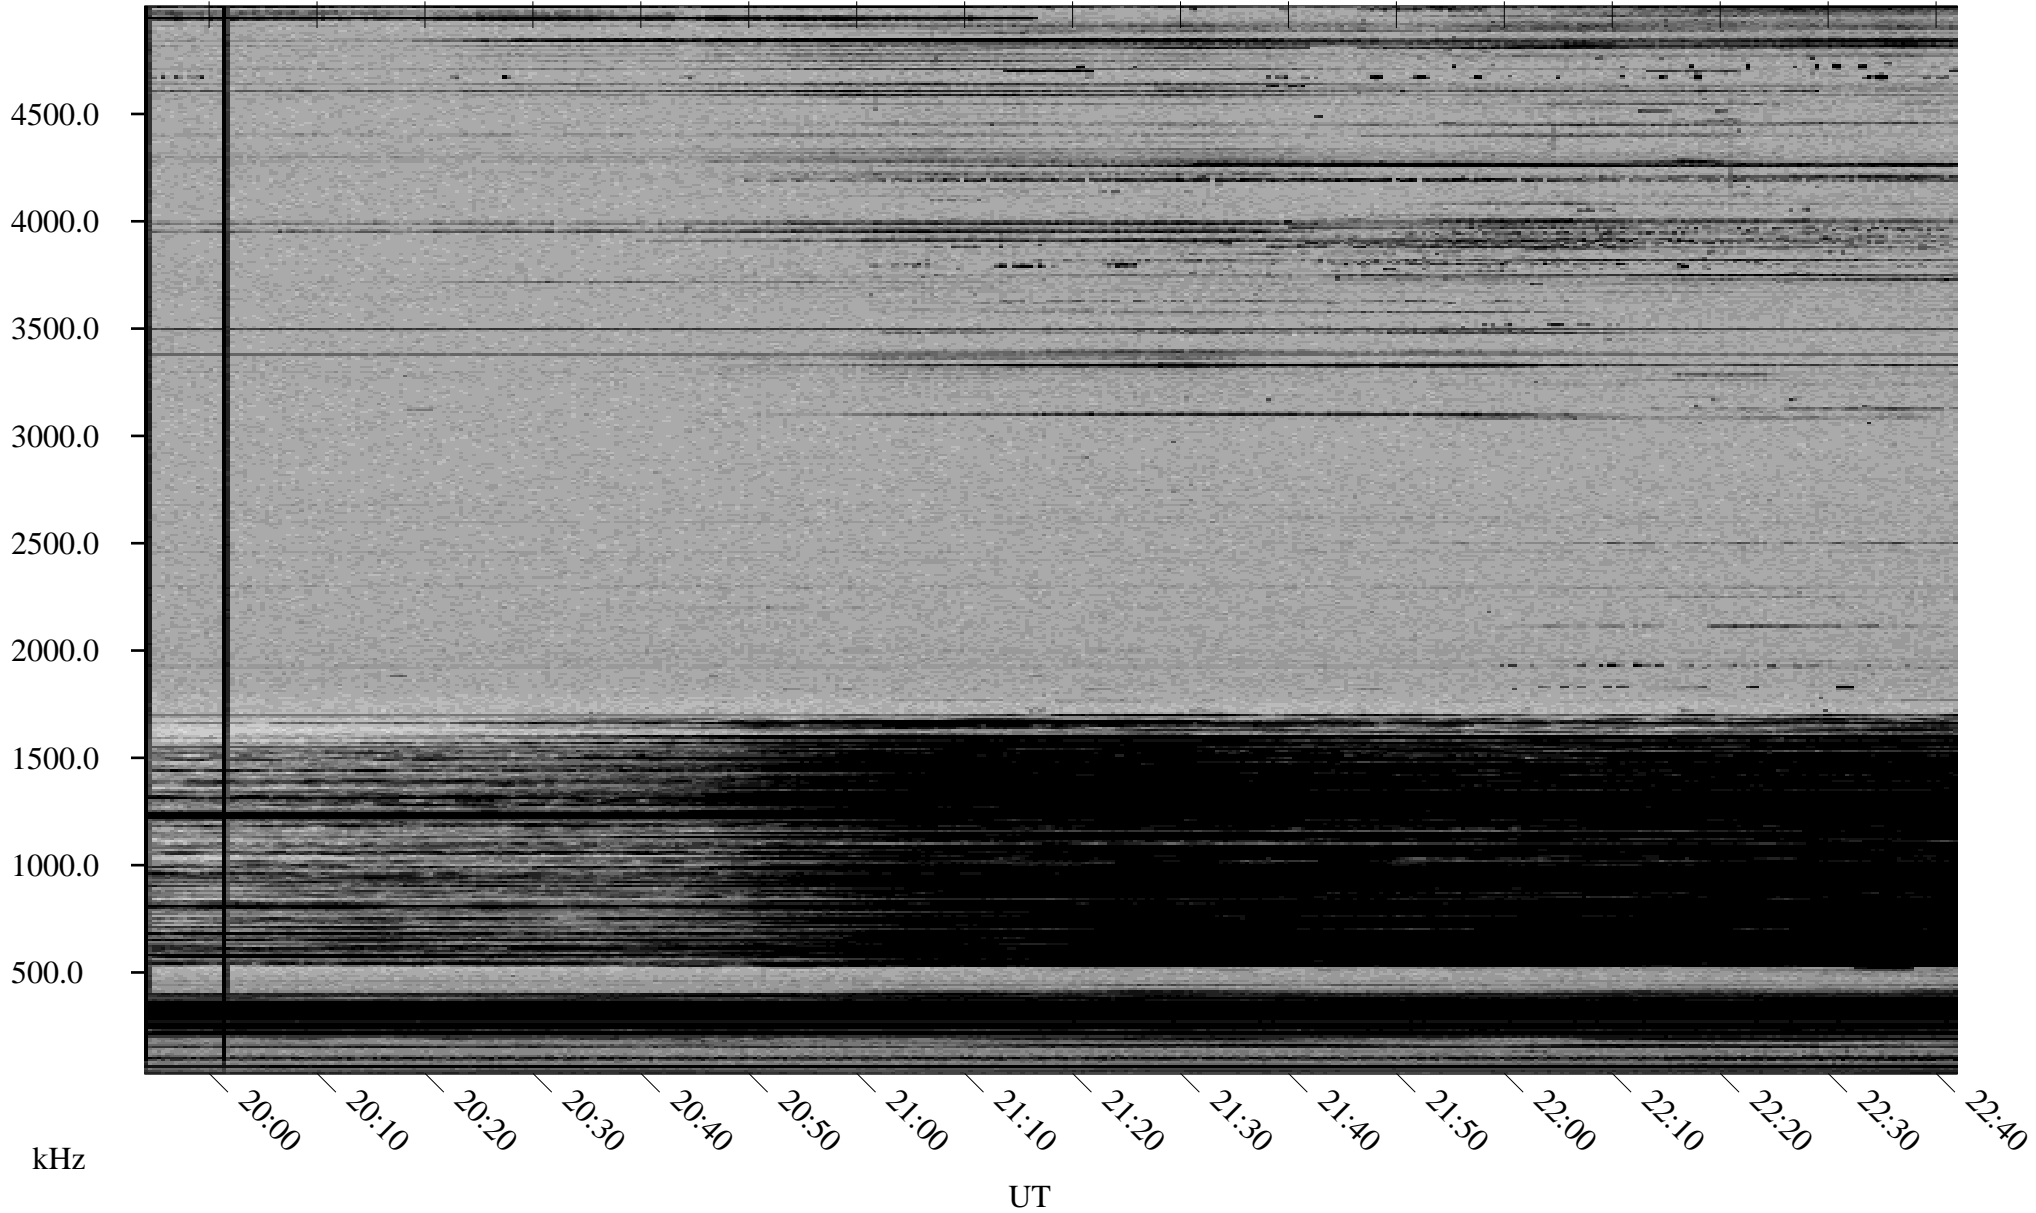

12/23/2000 Churchill, MTB

Linear Scale Black = 161 White = 15

ch00358l.r00m max_12

Page 1

12/23/2000 Churchill, MTB

Linear Scale Black = 161 White = 15

ch00358l.r00m max_12

Page 2

12/24/2000 Churchill, MTB

Linear Scale Black = 161 White = 15

ch00358l.r00m max_12

Page 3

12/24/2000 Churchill, MTB

Linear Scale Black = 161 White = 15

ch00358l.r00m max_12

Page 4

12/24/2000 Churchill, MTB

Linear Scale Black = 161 White = 15

ch00358l.r00m max_12

Page 5

12/24/2000 Churchill, MTB

Linear Scale Black = 161 White = 15

ch00358l.r00m max_12

Page 6

12/24/2000 Churchill, MTB

Linear Scale Black = 161 White = 15

ch00358l.r00m max_12

Page 7

12/24/2000 Churchill, MTB

Linear Scale Black = 161 White = 15

ch00358l.r00m max_12