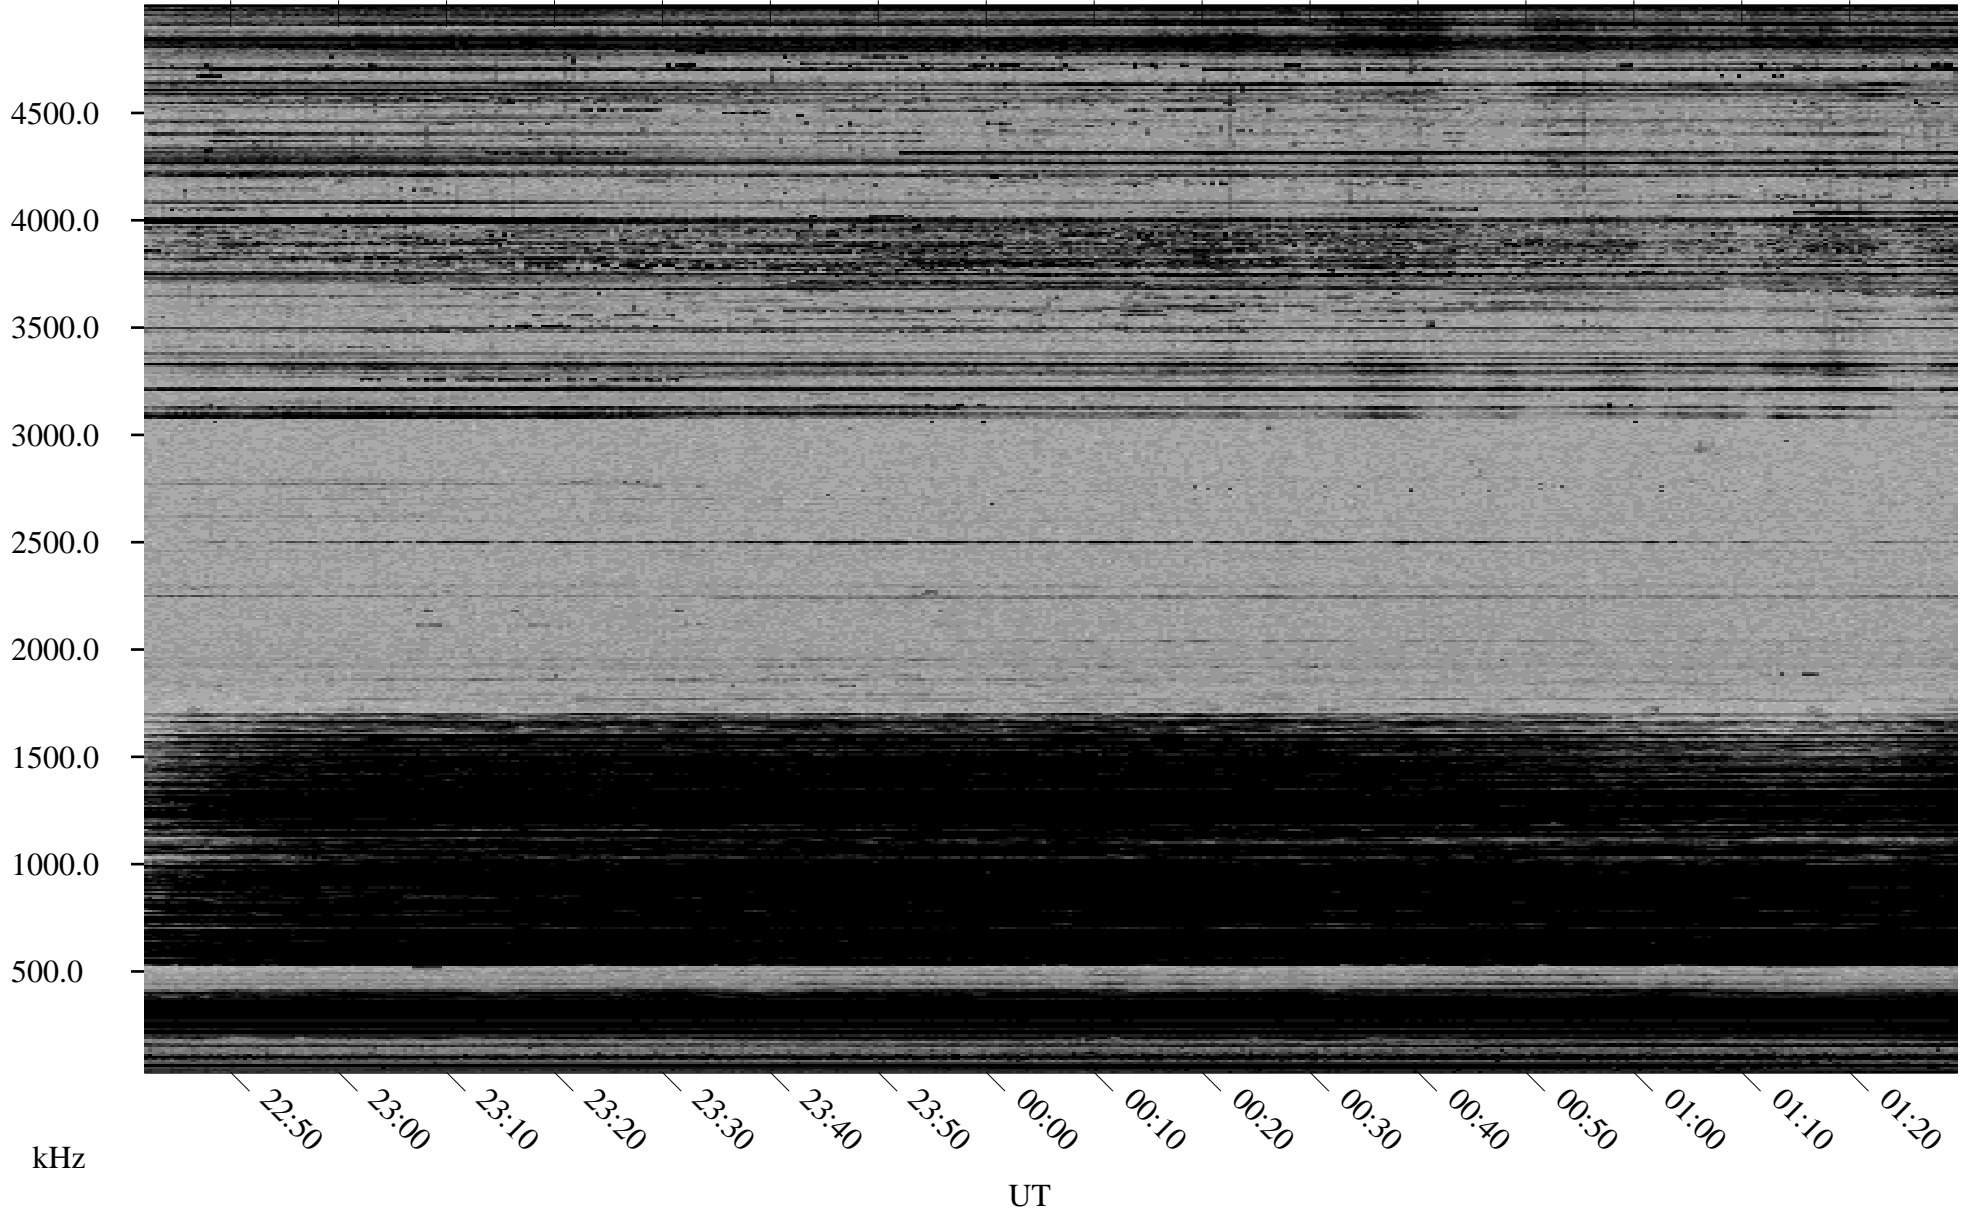

12/24/2000 Churchill, MTB

Linear Scale Black = 161 White = 15

ch00359l.r00m max_12

Page 1

12/24/2000 Churchill, MTB

Linear Scale Black = 161 White = 15

ch00359l.r00m max_12

Page 2

12/25/2000 Churchill, MTB

Linear Scale Black = 161 White = 15

ch00359l.r00m max_12

Page 3

12/25/2000 Churchill, MTB

Linear Scale Black = 161 White = 15

ch00359l.r00m max_12

Page 4

12/25/2000 Churchill, MTB

Linear Scale Black = 161 White = 15

ch00359l.r00m max_12

Page 5

12/25/2000 Churchill, MTB

Linear Scale Black = 161 White = 15

ch00359l.r00m max_12

Page 6

12/25/2000 Churchill, MTB

Linear Scale Black = 161 White = 15

ch00359l.r00m max_12

12/25/2000 Churchill, MTB

Linear Scale Black = 161 White = 15

ch00359l.r00m max_12