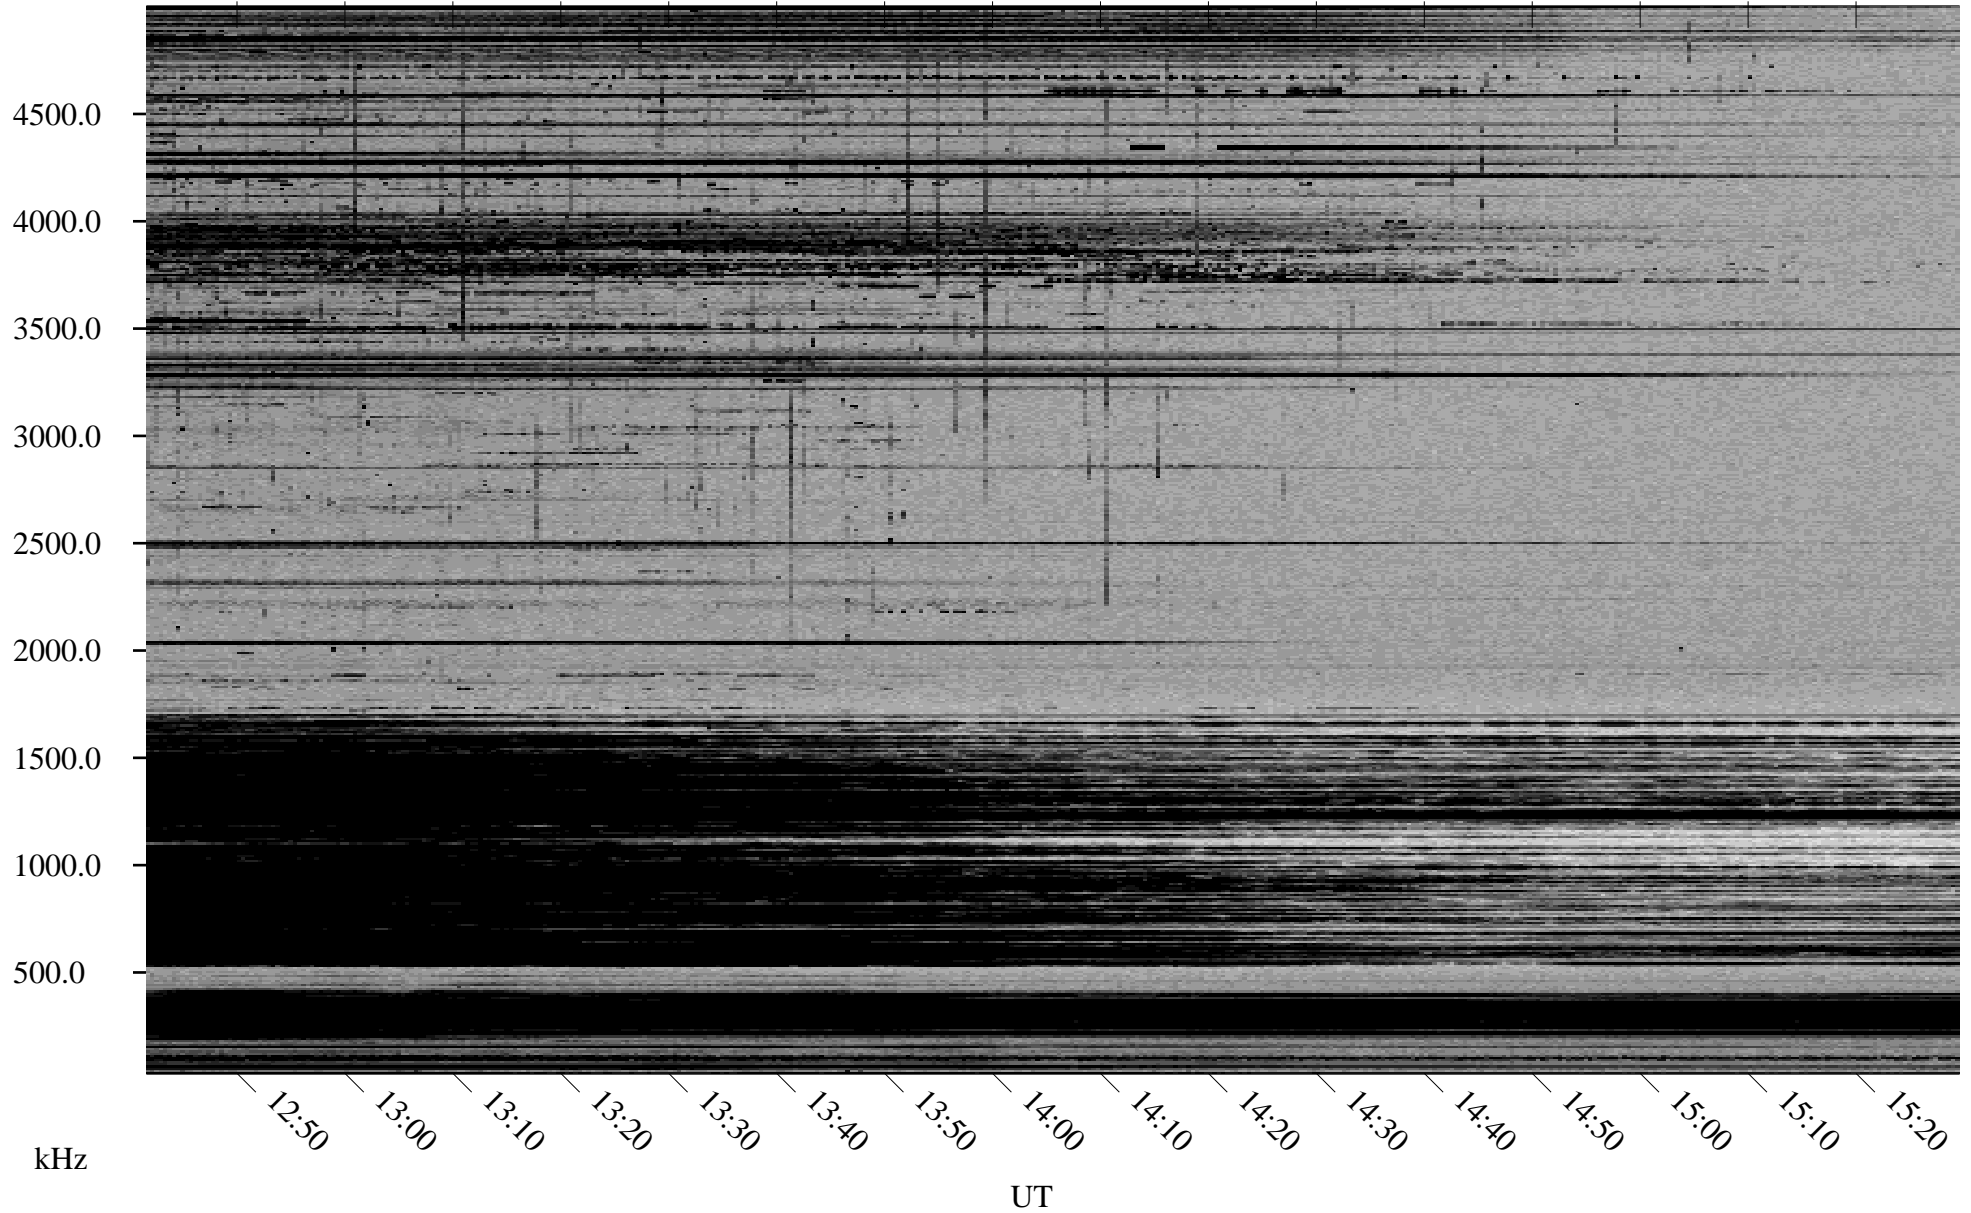

12/24/2000 Churchill, MTB

Linear Scale Black = 161 White = 15

ch00359l.r00m max_12

Page 1

12/24/2000 Churchill, MTB

Linear Scale Black = 161 White = 15

ch00359l.r00m max_12

Page 2

12/25/2000 Churchill, MTB

Linear Scale Black = 161 White = 15

ch00359l.r00m max_12

Page 3

12/25/2000 Churchill, MTB

Linear Scale Black = 161 White = 15

ch00359l.r00m max_12

Page 4

12/25/2000 Churchill, MTB

Linear Scale Black = 161 White = 15

ch00359l.r00m max_12

Page 5

12/25/2000 Churchill, MTB

Linear Scale Black = 161 White = 15

ch00359l.r00m max_12

Page 6

12/25/2000 Churchill, MTB

Linear Scale Black = 161 White = 15

ch00359l.r00m max_12

12/25/2000 Churchill, MTB

Linear Scale Black = 161 White = 15

ch00359l.r00m max_12