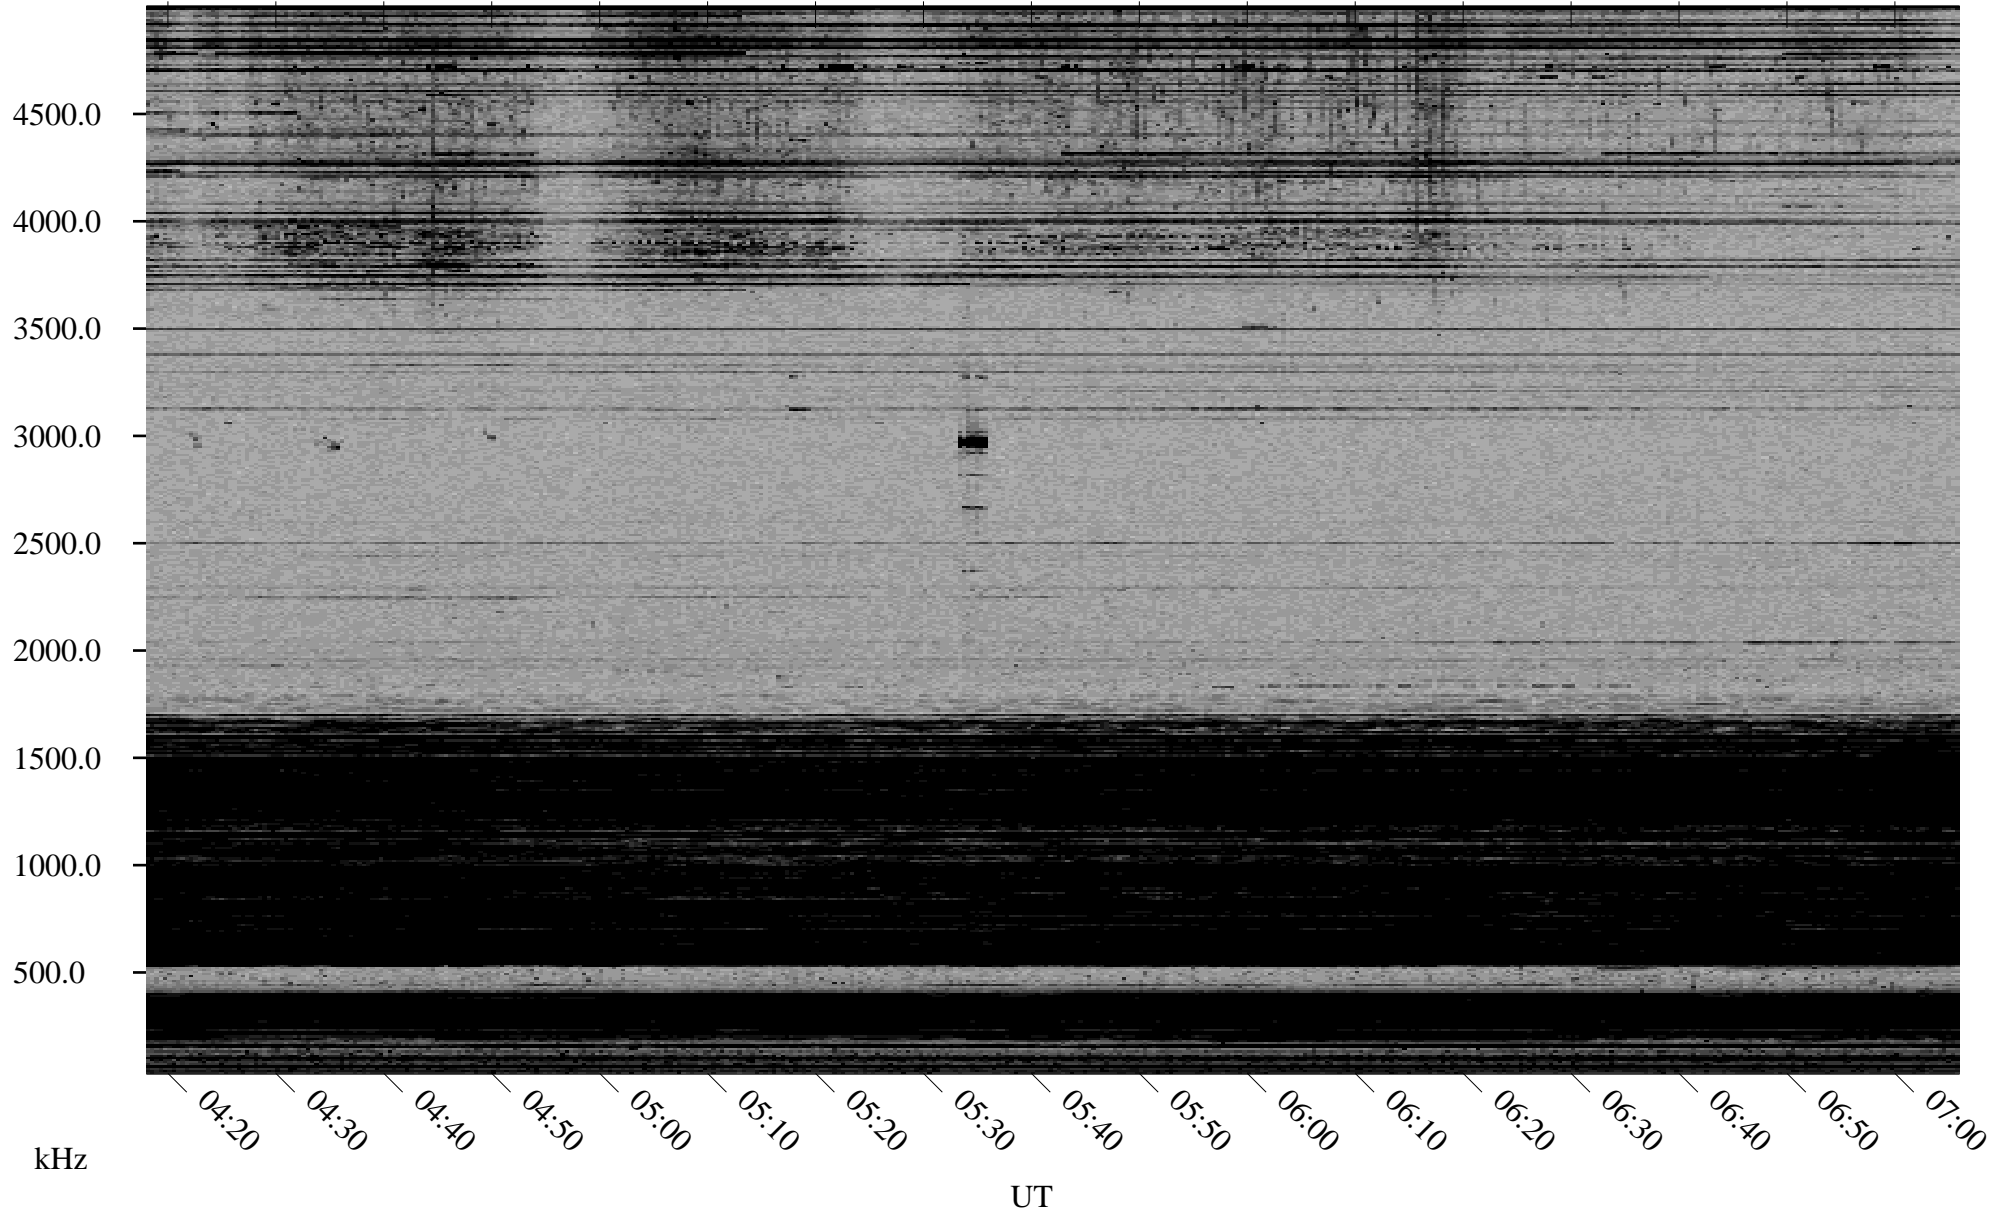

12/24/2000 Churchill, MTB

Linear Scale Black = 161 White = 15

ch00359l.r00m max_12

Page 1

12/24/2000 Churchill, MTB

Linear Scale Black = 161 White = 15

ch00359l.r00m max_12

Page 2

12/25/2000 Churchill, MTB

Linear Scale Black = 161 White = 15

ch00359l.r00m max_12

Page 3

12/25/2000 Churchill, MTB

Linear Scale Black = 161 White = 15

ch00359l.r00m max_12

Page 4

12/25/2000 Churchill, MTB

Linear Scale Black = 161 White = 15

ch00359l.r00m max_12

Page 5

12/25/2000 Churchill, MTB

Linear Scale Black = 161 White = 15

ch00359l.r00m max_12

Page 6

12/25/2000 Churchill, MTB

Linear Scale Black = 161 White = 15

ch00359l.r00m max_12

12/25/2000 Churchill, MTB

Linear Scale Black = 161 White = 15

ch00359l.r00m max_12