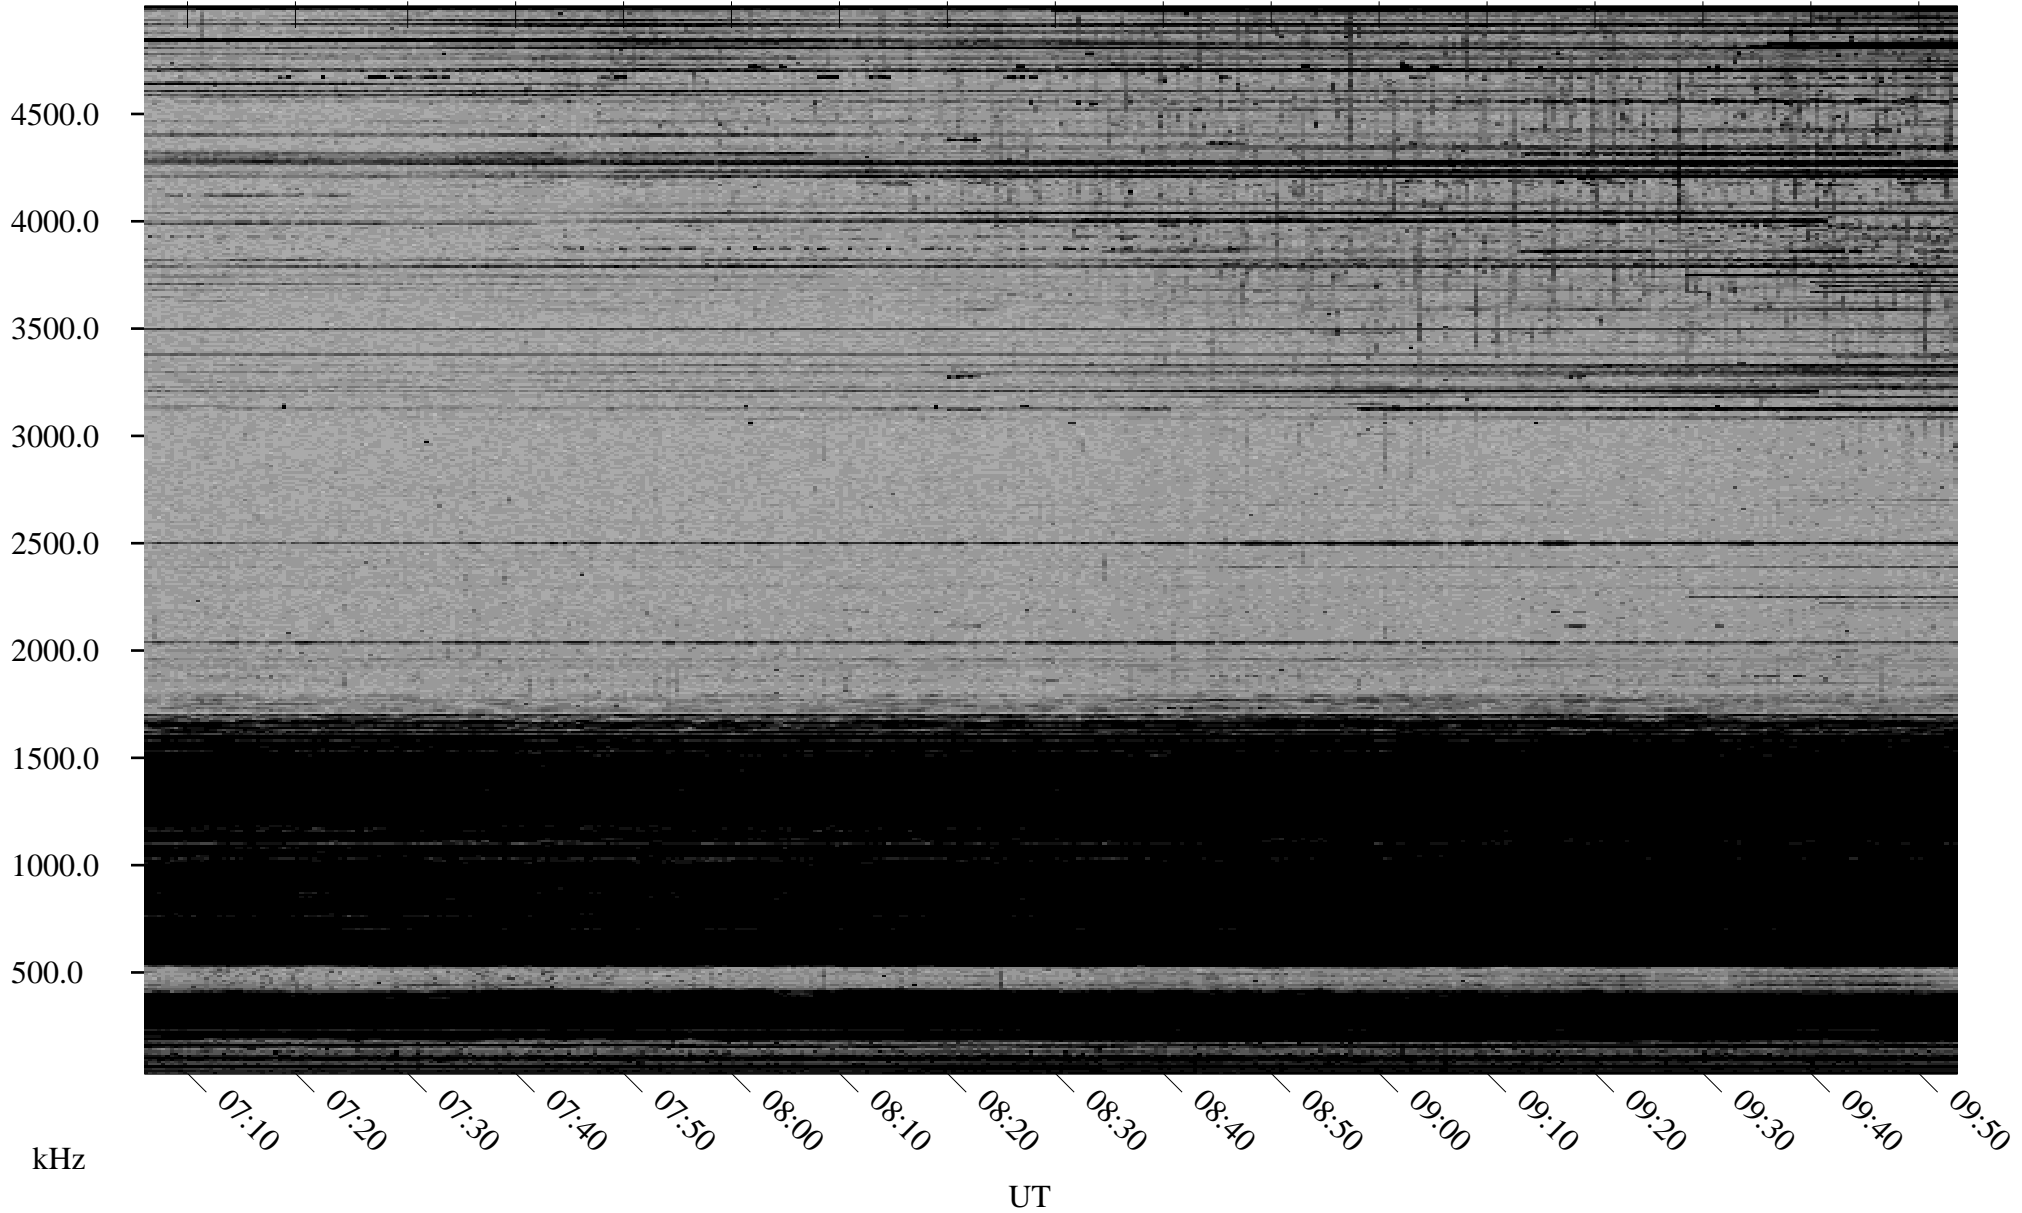

12/24/2000 Churchill, MTB

Linear Scale Black = 161 White = 15

ch00359l.r00m max_12

Page 1

12/24/2000 Churchill, MTB

Linear Scale Black = 161 White = 15

ch00359l.r00m max_12

Page 2

12/25/2000 Churchill, MTB

Linear Scale Black = 161 White = 15

ch00359l.r00m max_12

Page 3

12/25/2000 Churchill, MTB

Linear Scale Black = 161 White = 15

ch00359l.r00m max_12

Page 4

12/25/2000 Churchill, MTB

Linear Scale Black = 161 White = 15

ch00359l.r00m max_12

Page 5

12/25/2000 Churchill, MTB

Linear Scale Black = 161 White = 15

ch00359l.r00m max_12

Page 6

12/25/2000 Churchill, MTB

Linear Scale Black = 161 White = 15

ch00359l.r00m max_12

12/25/2000 Churchill, MTB

Linear Scale Black = 161 White = 15

ch00359l.r00m max_12