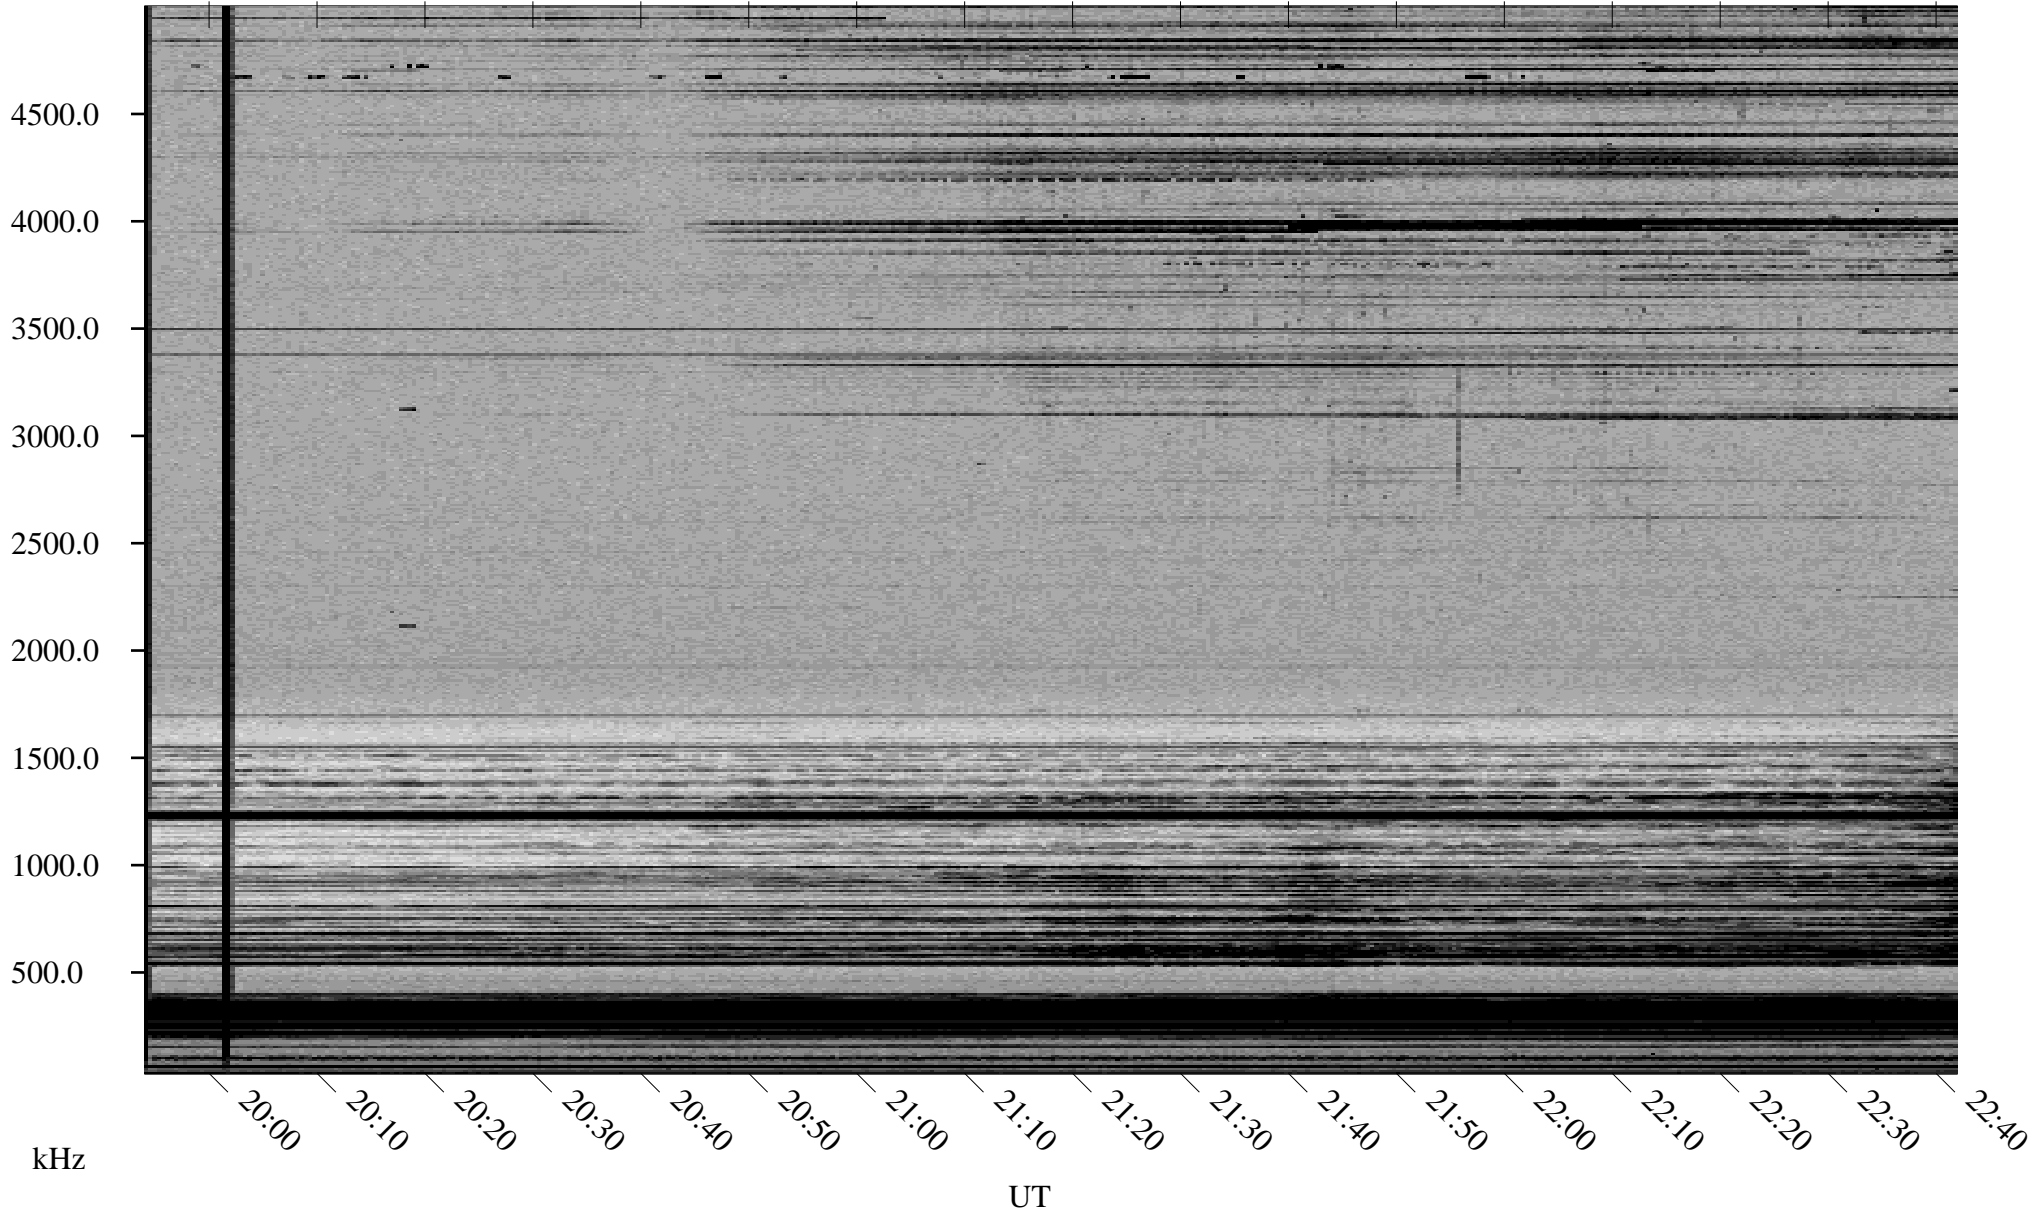

12/24/2000 Churchill, MTB

Linear Scale Black = 161 White = 15

ch00359l.r00m max_12

Page 1

12/24/2000 Churchill, MTB

Linear Scale Black = 161 White = 15

ch00359l.r00m max_12

Page 2

12/25/2000 Churchill, MTB

Linear Scale Black = 161 White = 15

ch00359l.r00m max_12

Page 3

12/25/2000 Churchill, MTB

Linear Scale Black = 161 White = 15

ch00359l.r00m max_12

Page 4

12/25/2000 Churchill, MTB

Linear Scale Black = 161 White = 15

ch00359l.r00m max_12

Page 5

12/25/2000 Churchill, MTB

Linear Scale Black = 161 White = 15

ch00359l.r00m max_12

Page 6

12/25/2000 Churchill, MTB

Linear Scale Black = 161 White = 15

ch00359l.r00m max_12

12/25/2000 Churchill, MTB

Linear Scale Black = 161 White = 15

ch00359l.r00m max_12