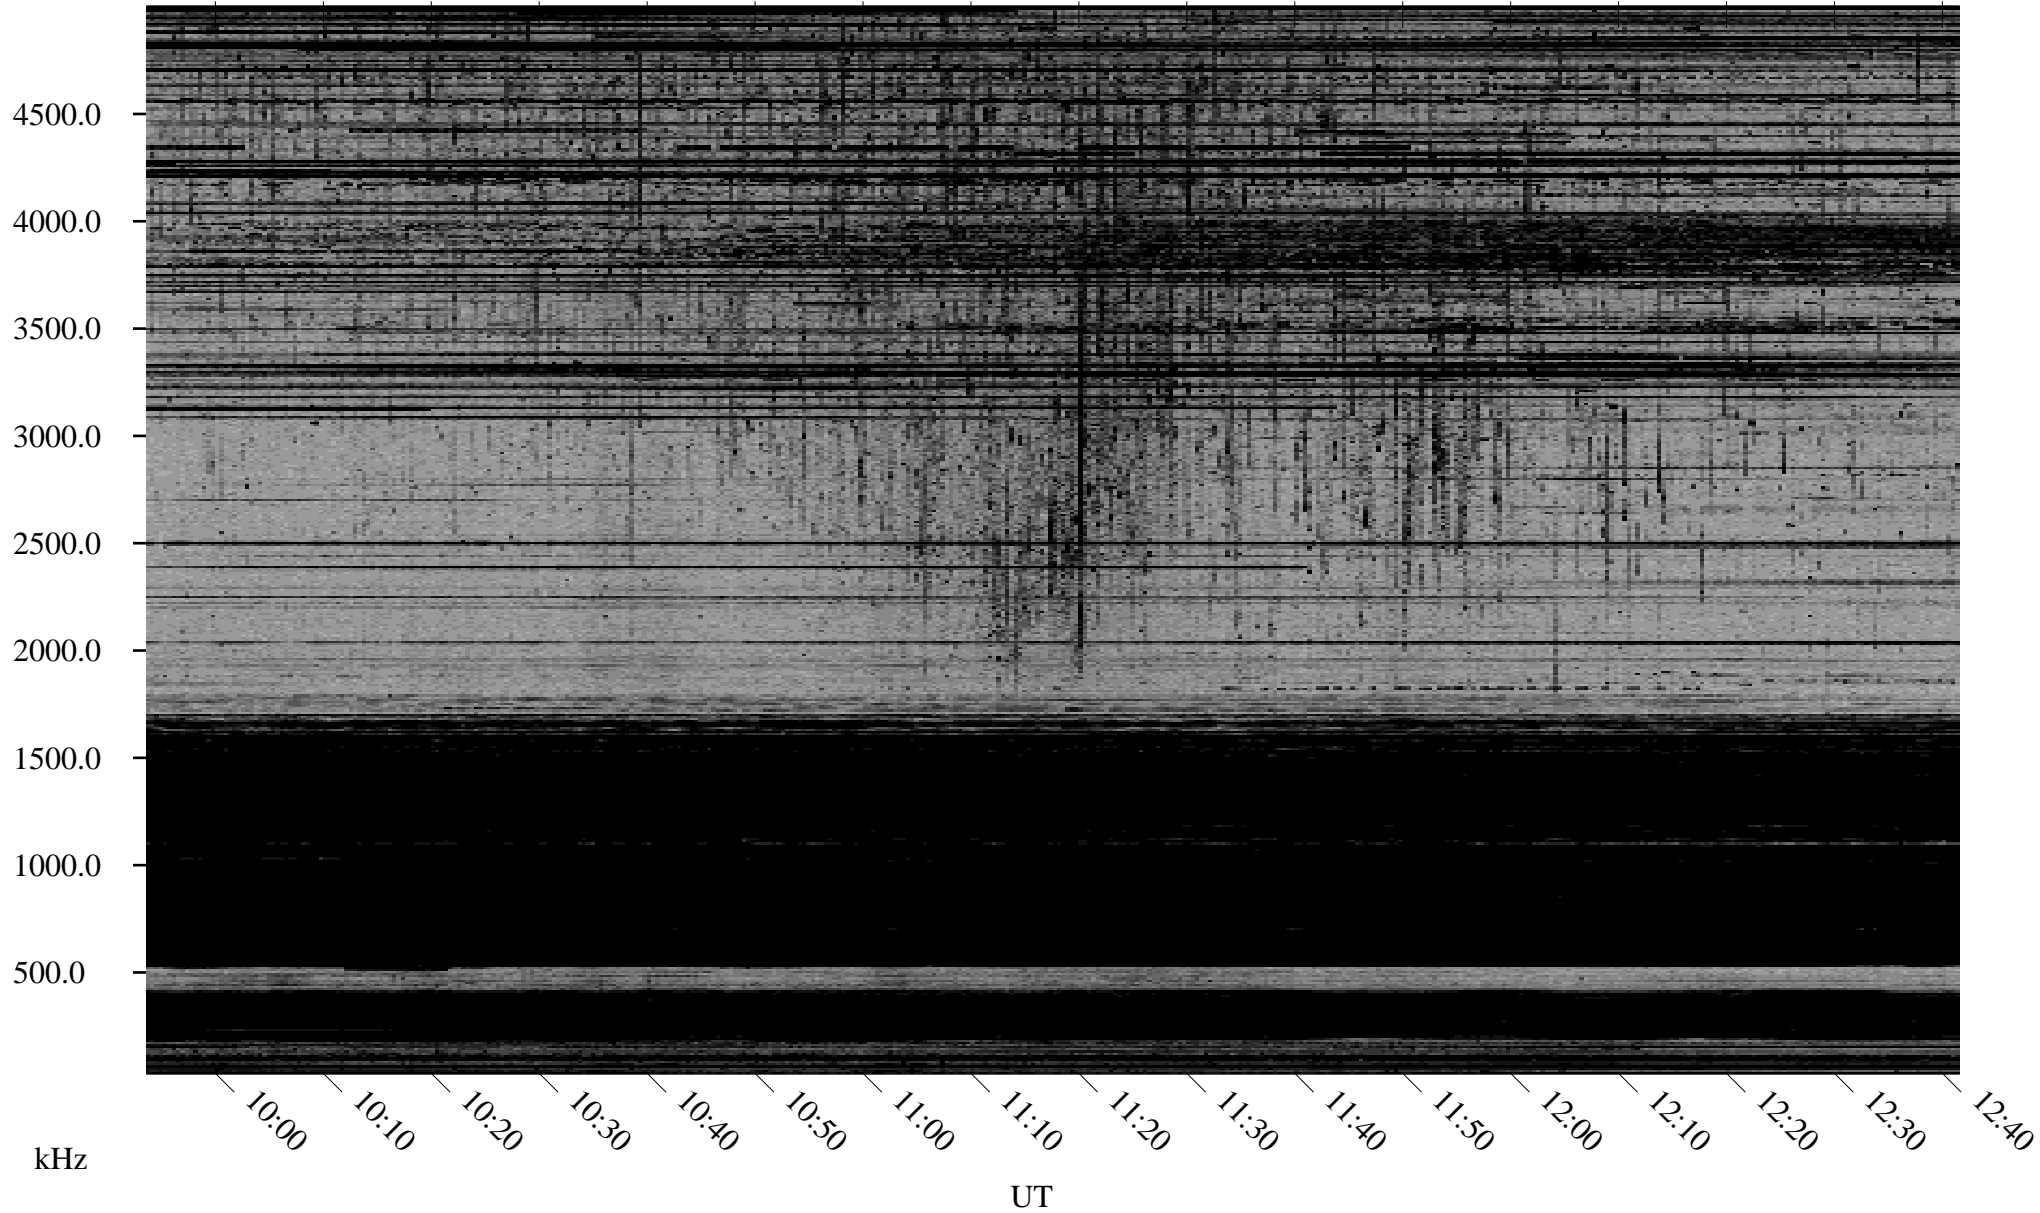

12/24/2000 Churchill, MTB

Linear Scale Black = 161 White = 15

ch00359l.r00m max_12

Page 1

12/24/2000 Churchill, MTB

Linear Scale Black = 161 White = 15

ch00359l.r00m max_12

Page 2

12/25/2000 Churchill, MTB

Linear Scale Black = 161 White = 15

ch00359l.r00m max_12

Page 3

12/25/2000 Churchill, MTB

Linear Scale Black = 161 White = 15

ch00359l.r00m max_12

Page 4

12/25/2000 Churchill, MTB

Linear Scale Black = 161 White = 15

ch00359l.r00m max_12

Page 5

12/25/2000 Churchill, MTB

Linear Scale Black = 161 White = 15

ch00359l.r00m max_12

Page 6

12/25/2000 Churchill, MTB

Linear Scale Black = 161 White = 15

ch00359l.r00m max_12

12/25/2000 Churchill, MTB

Linear Scale Black = 161 White = 15

ch00359l.r00m max_12