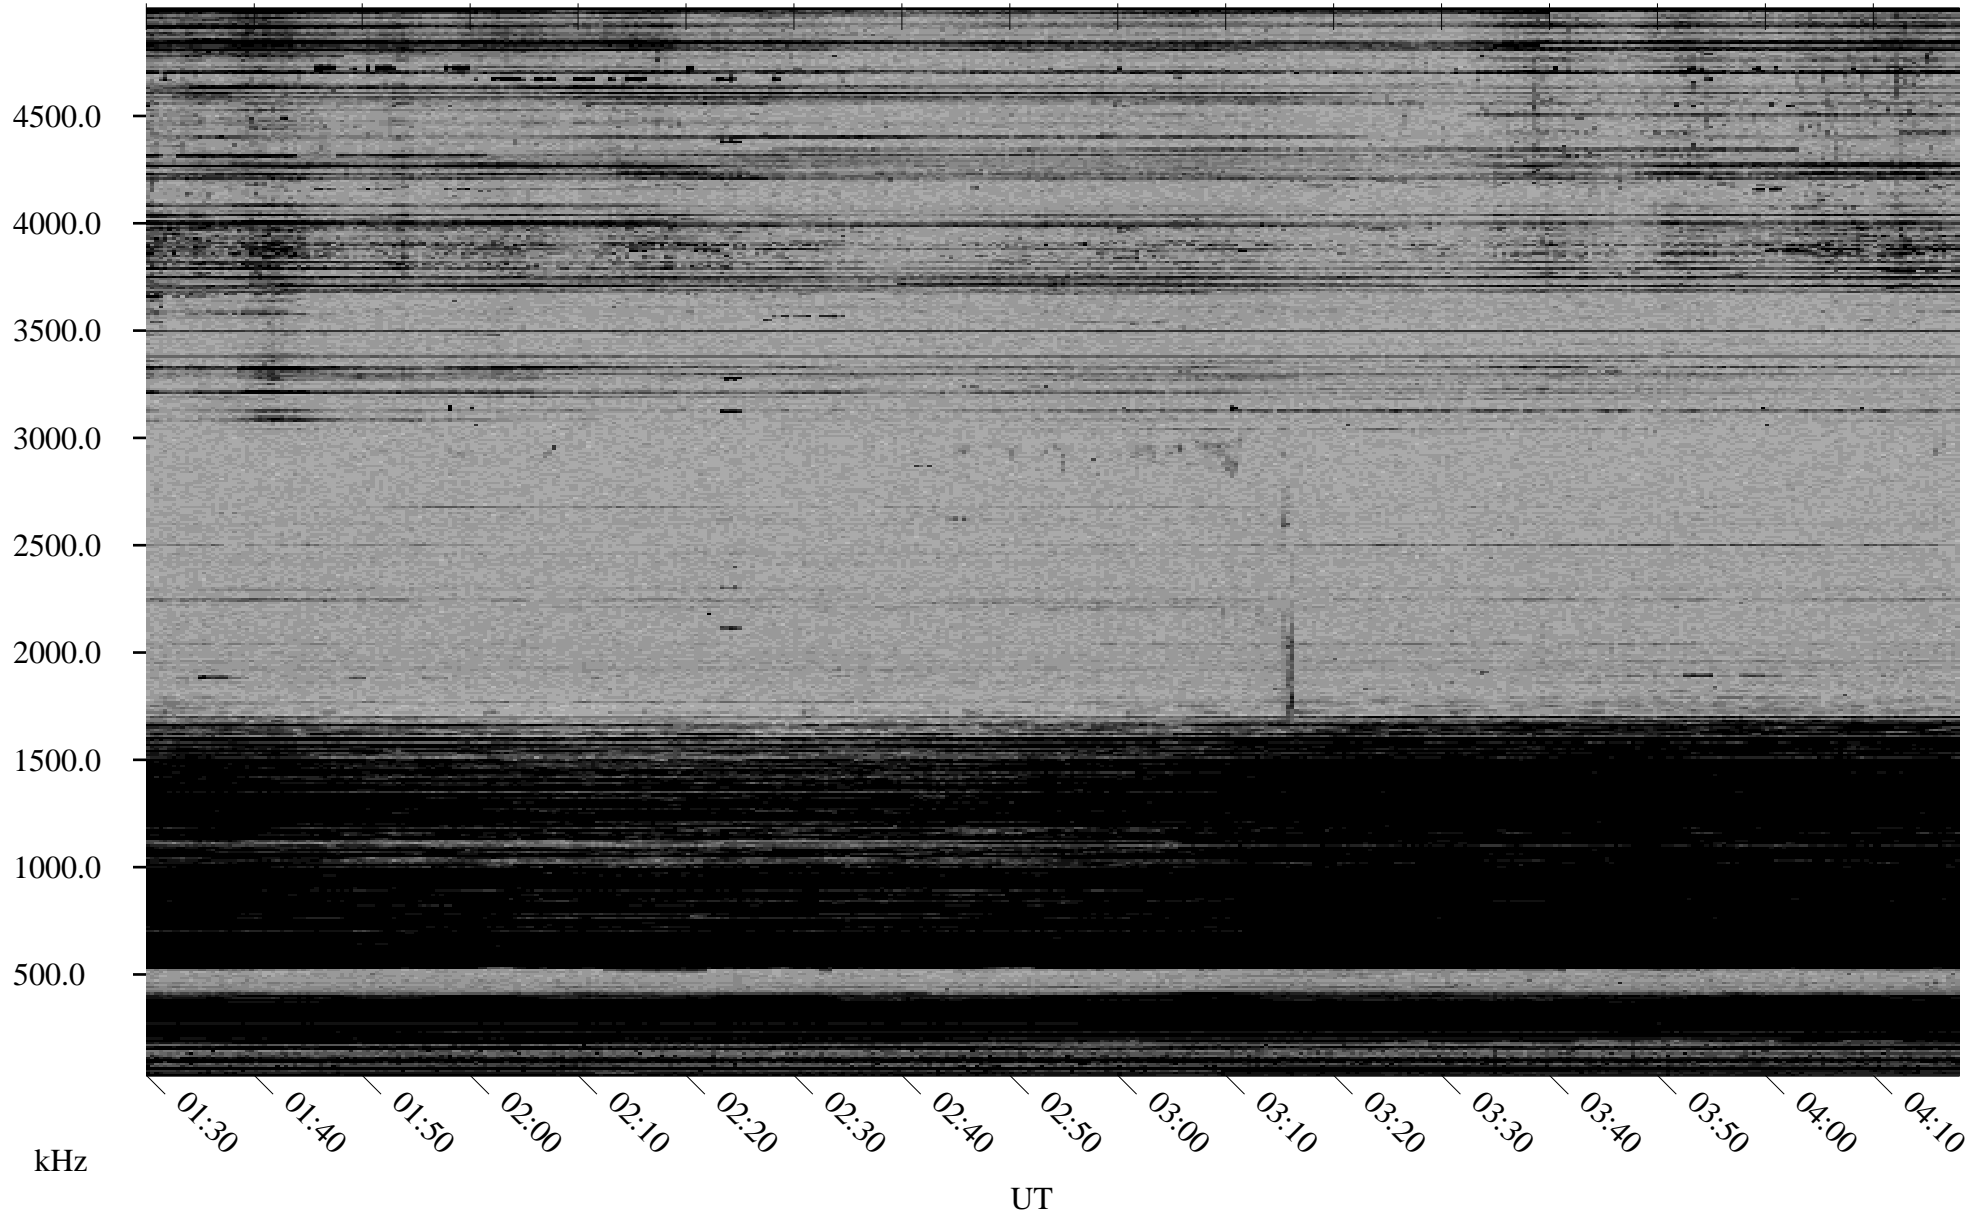

12/24/2000 Churchill, MTB

Linear Scale Black = 161 White = 15

ch00359l.r00m max_12

Page 1

12/24/2000 Churchill, MTB

Linear Scale Black = 161 White = 15

ch00359l.r00m max_12

Page 2

12/25/2000 Churchill, MTB

Linear Scale Black = 161 White = 15

ch00359l.r00m max_12

Page 3

12/25/2000 Churchill, MTB

Linear Scale Black = 161 White = 15

ch00359l.r00m max_12

Page 4

12/25/2000 Churchill, MTB

Linear Scale Black = 161 White = 15

ch00359l.r00m max_12

Page 5

12/25/2000 Churchill, MTB

Linear Scale Black = 161 White = 15

ch00359l.r00m max_12

Page 6

12/25/2000 Churchill, MTB

Linear Scale Black = 161 White = 15

ch00359l.r00m max_12

12/25/2000 Churchill, MTB

Linear Scale Black = 161 White = 15

ch00359l.r00m max_12