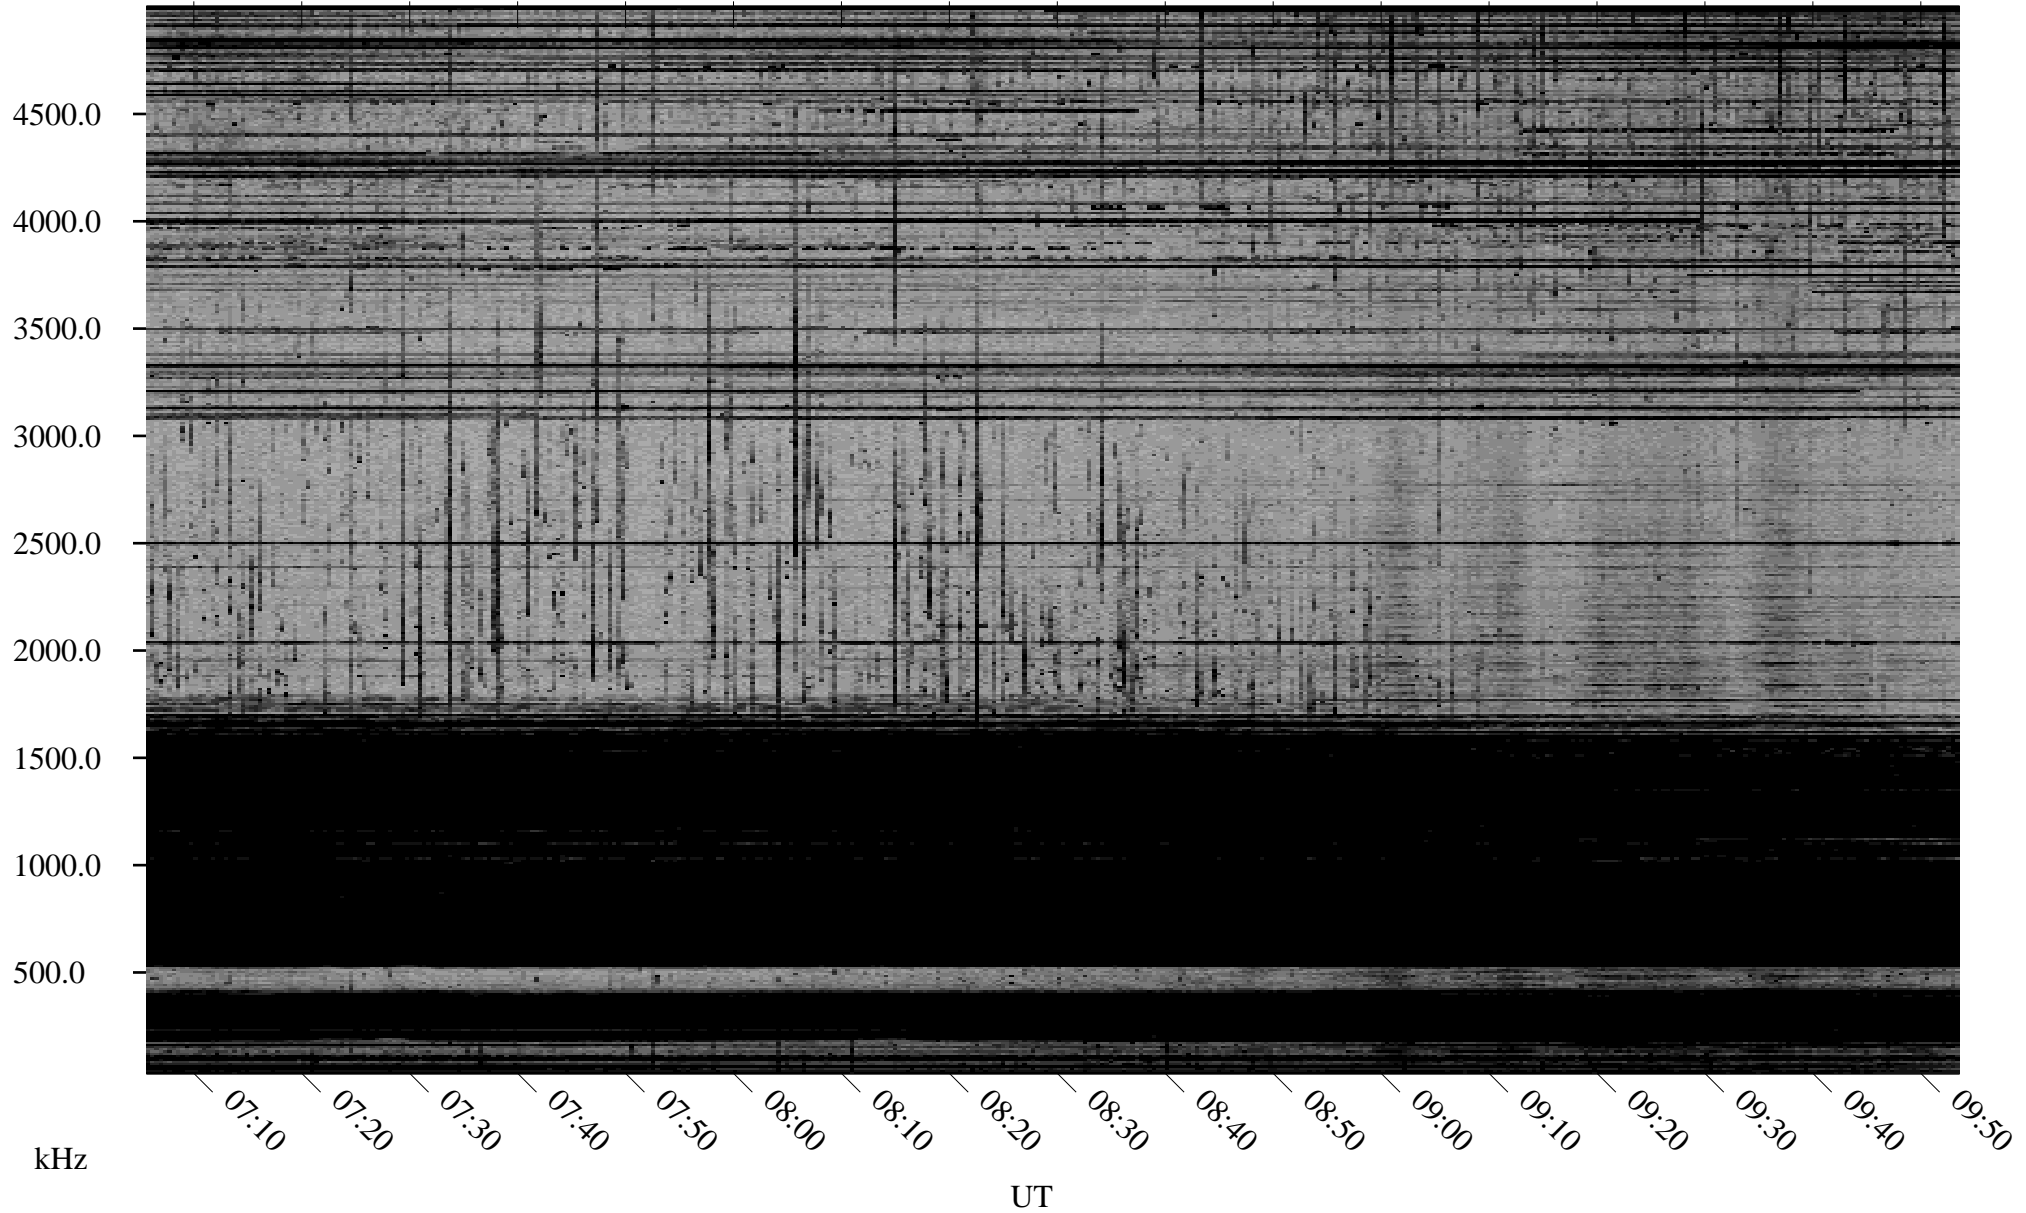

12/26/2000 Churchill, MTB

Linear Scale Black = 161 White = 15

ch003611.r00m max_12

Page 1

12/26/2000 Churchill, MTB

Linear Scale Black = 161 White = 15

ch003611.r00m max_12

Page 2

12/27/2000 Churchill, MTB

Linear Scale Black = 161 White = 15

ch003611.r00m max_12

Page 3

12/27/2000 Churchill, MTB

Linear Scale Black = 161 White = 15

ch003611.r00m max_12

12/27/2000 Churchill, MTB

Linear Scale Black = 161 White = 15

ch00361l.r00m max_12

Page 5

12/27/2000 Churchill, MTB

Linear Scale Black = 161 White = 15

ch003611.r00m max_12

Page 6

12/27/2000 Churchill, MTB

Linear Scale Black = 161 White = 15

ch00361l.r00m max_12

12/27/2000 Churchill, MTB

Linear Scale Black = 161 White = 15

ch003611.r00m max_12