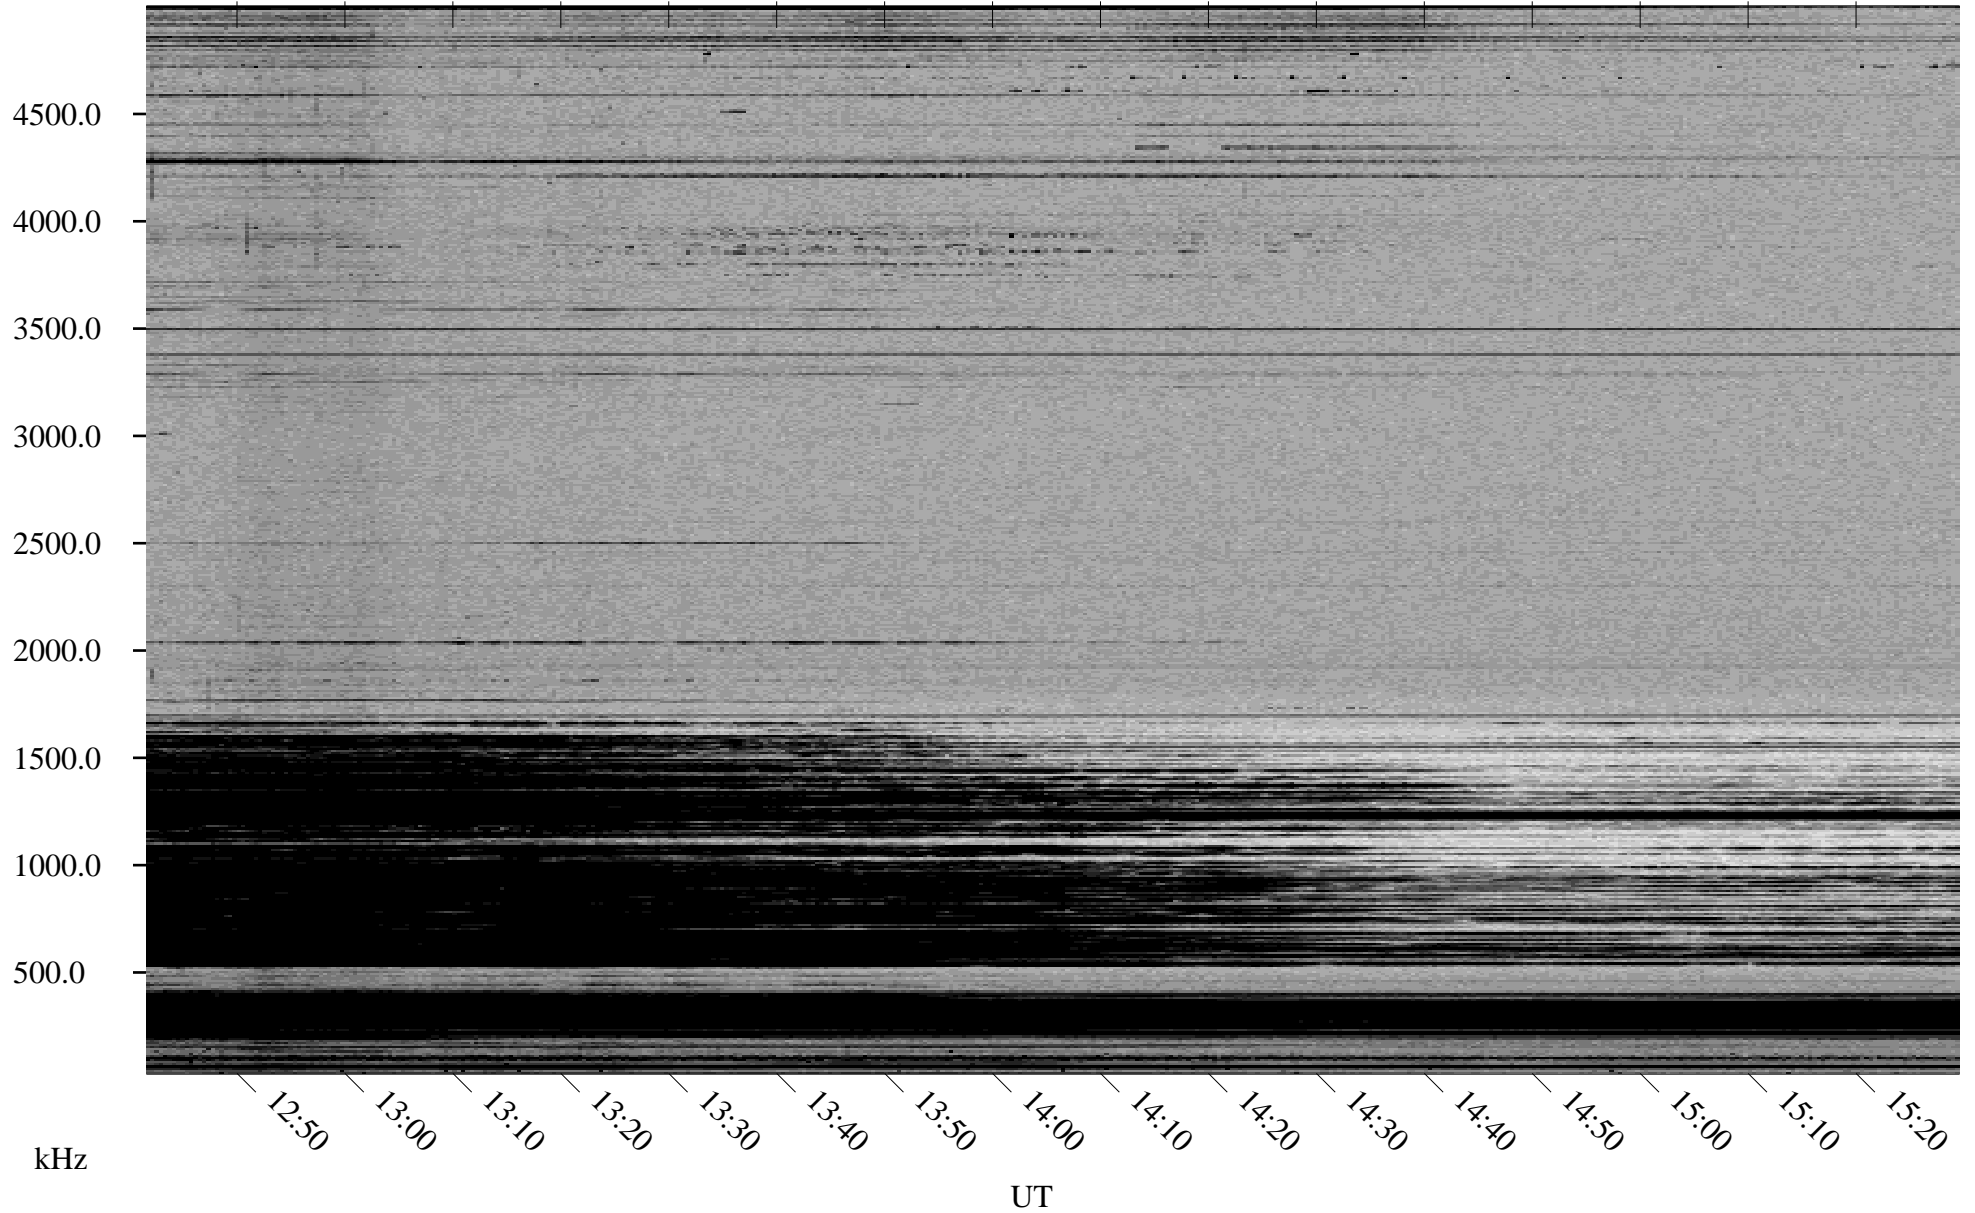

12/26/2000 Churchill, MTB

Linear Scale Black = 161 White = 15

ch003611.r00m max_12

Page 1

12/26/2000 Churchill, MTB

Linear Scale Black = 161 White = 15

ch003611.r00m max_12

Page 2

12/27/2000 Churchill, MTB

Linear Scale Black = 161 White = 15

ch003611.r00m max_12

Page 3

12/27/2000 Churchill, MTB

Linear Scale Black = 161 White = 15

ch003611.r00m max_12

12/27/2000 Churchill, MTB

Linear Scale Black = 161 White = 15

ch00361l.r00m max_12

Page 5

12/27/2000 Churchill, MTB

Linear Scale Black = 161 White = 15

ch003611.r00m max_12

Page 6

12/27/2000 Churchill, MTB

Linear Scale Black = 161 White = 15

ch00361l.r00m max_12

12/27/2000 Churchill, MTB

Linear Scale Black = 161 White = 15

ch003611.r00m max_12