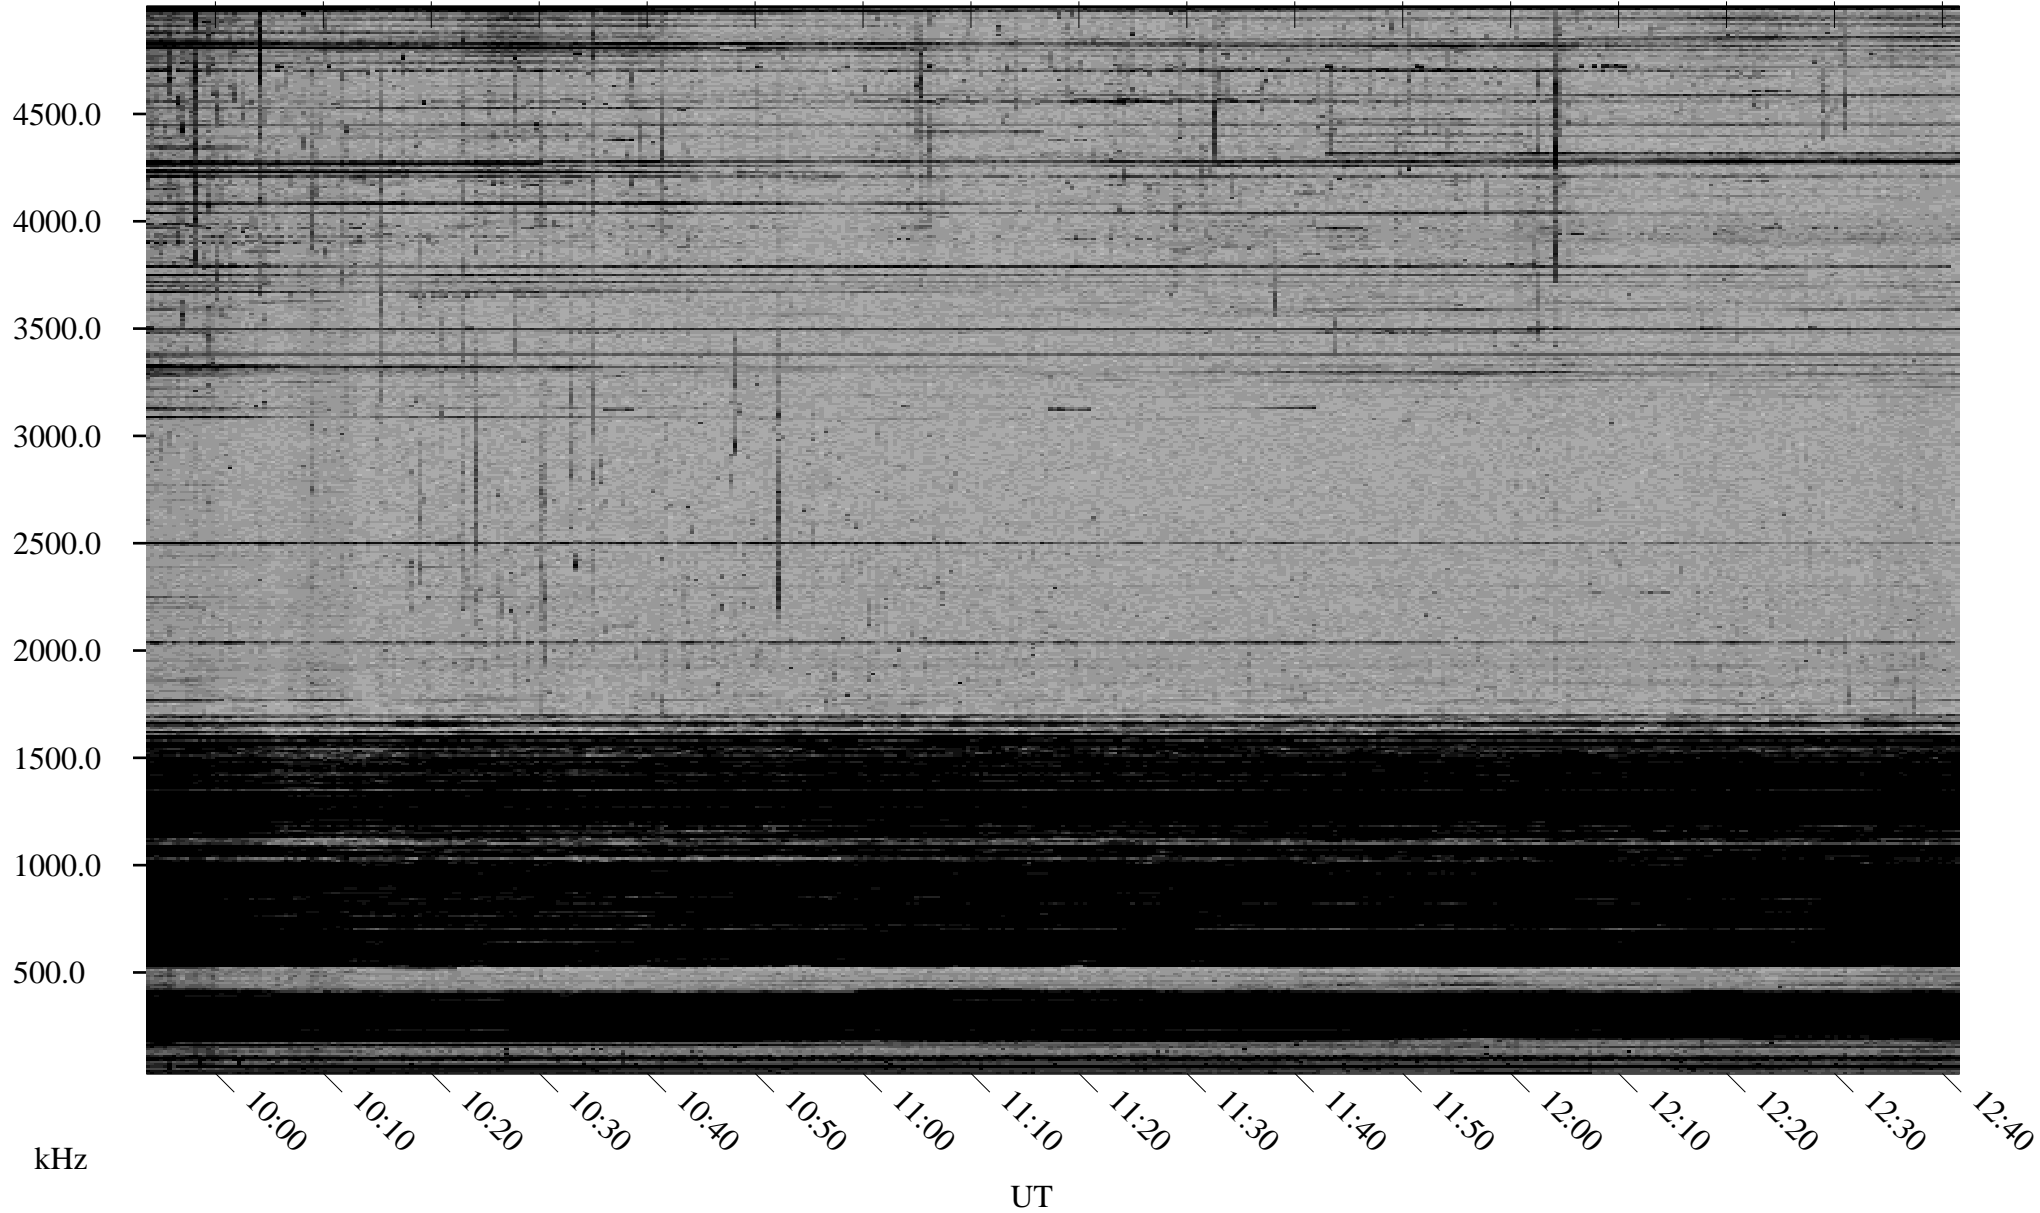

12/26/2000 Churchill, MTB

Linear Scale Black = 161 White = 15

ch003611.r00m max_12

Page 1

12/26/2000 Churchill, MTB

Linear Scale Black = 161 White = 15

ch003611.r00m max_12

Page 2

12/27/2000 Churchill, MTB

Linear Scale Black = 161 White = 15

ch003611.r00m max_12

Page 3

12/27/2000 Churchill, MTB

Linear Scale Black = 161 White = 15

ch003611.r00m max_12

12/27/2000 Churchill, MTB

Linear Scale Black = 161 White = 15

ch00361l.r00m max_12

Page 5

12/27/2000 Churchill, MTB

Linear Scale Black = 161 White = 15

ch003611.r00m max_12

Page 6

12/27/2000 Churchill, MTB

Linear Scale Black = 161 White = 15

ch00361l.r00m max_12

12/27/2000 Churchill, MTB

Linear Scale Black = 161 White = 15

ch003611.r00m max_12