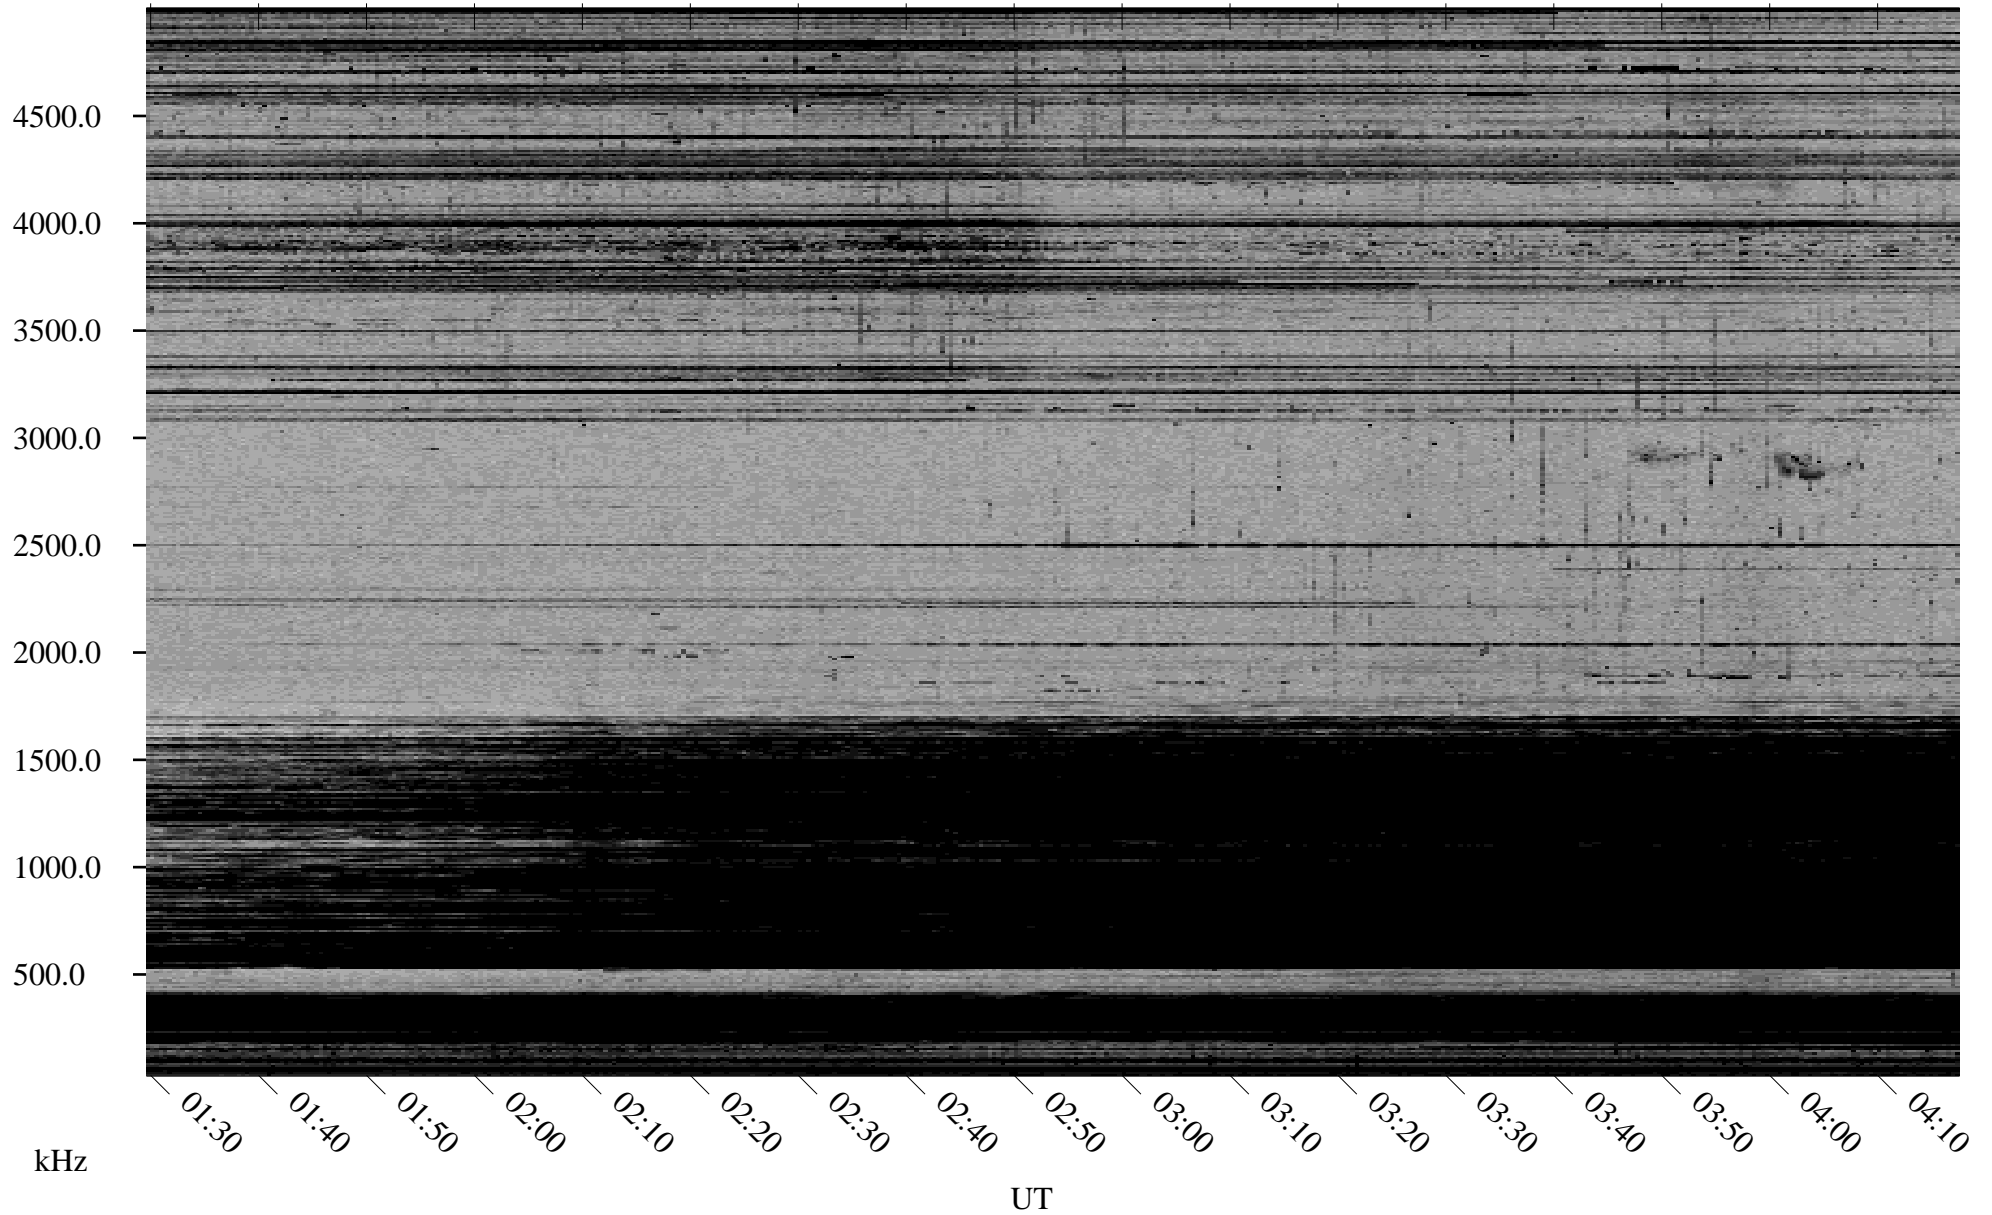

12/26/2000 Churchill, MTB

Linear Scale Black = 161 White = 15

ch003611.r00m max_12

Page 1

12/26/2000 Churchill, MTB

Linear Scale Black = 161 White = 15

ch003611.r00m max_12

Page 2

12/27/2000 Churchill, MTB

Linear Scale Black = 161 White = 15

ch003611.r00m max_12

Page 3

12/27/2000 Churchill, MTB

Linear Scale Black = 161 White = 15

ch003611.r00m max_12

12/27/2000 Churchill, MTB

Linear Scale Black = 161 White = 15

ch00361l.r00m max_12

Page 5

12/27/2000 Churchill, MTB

Linear Scale Black = 161 White = 15

ch003611.r00m max_12

Page 6

12/27/2000 Churchill, MTB

Linear Scale Black = 161 White = 15

ch00361l.r00m max_12

12/27/2000 Churchill, MTB

Linear Scale Black = 161 White = 15

ch003611.r00m max_12