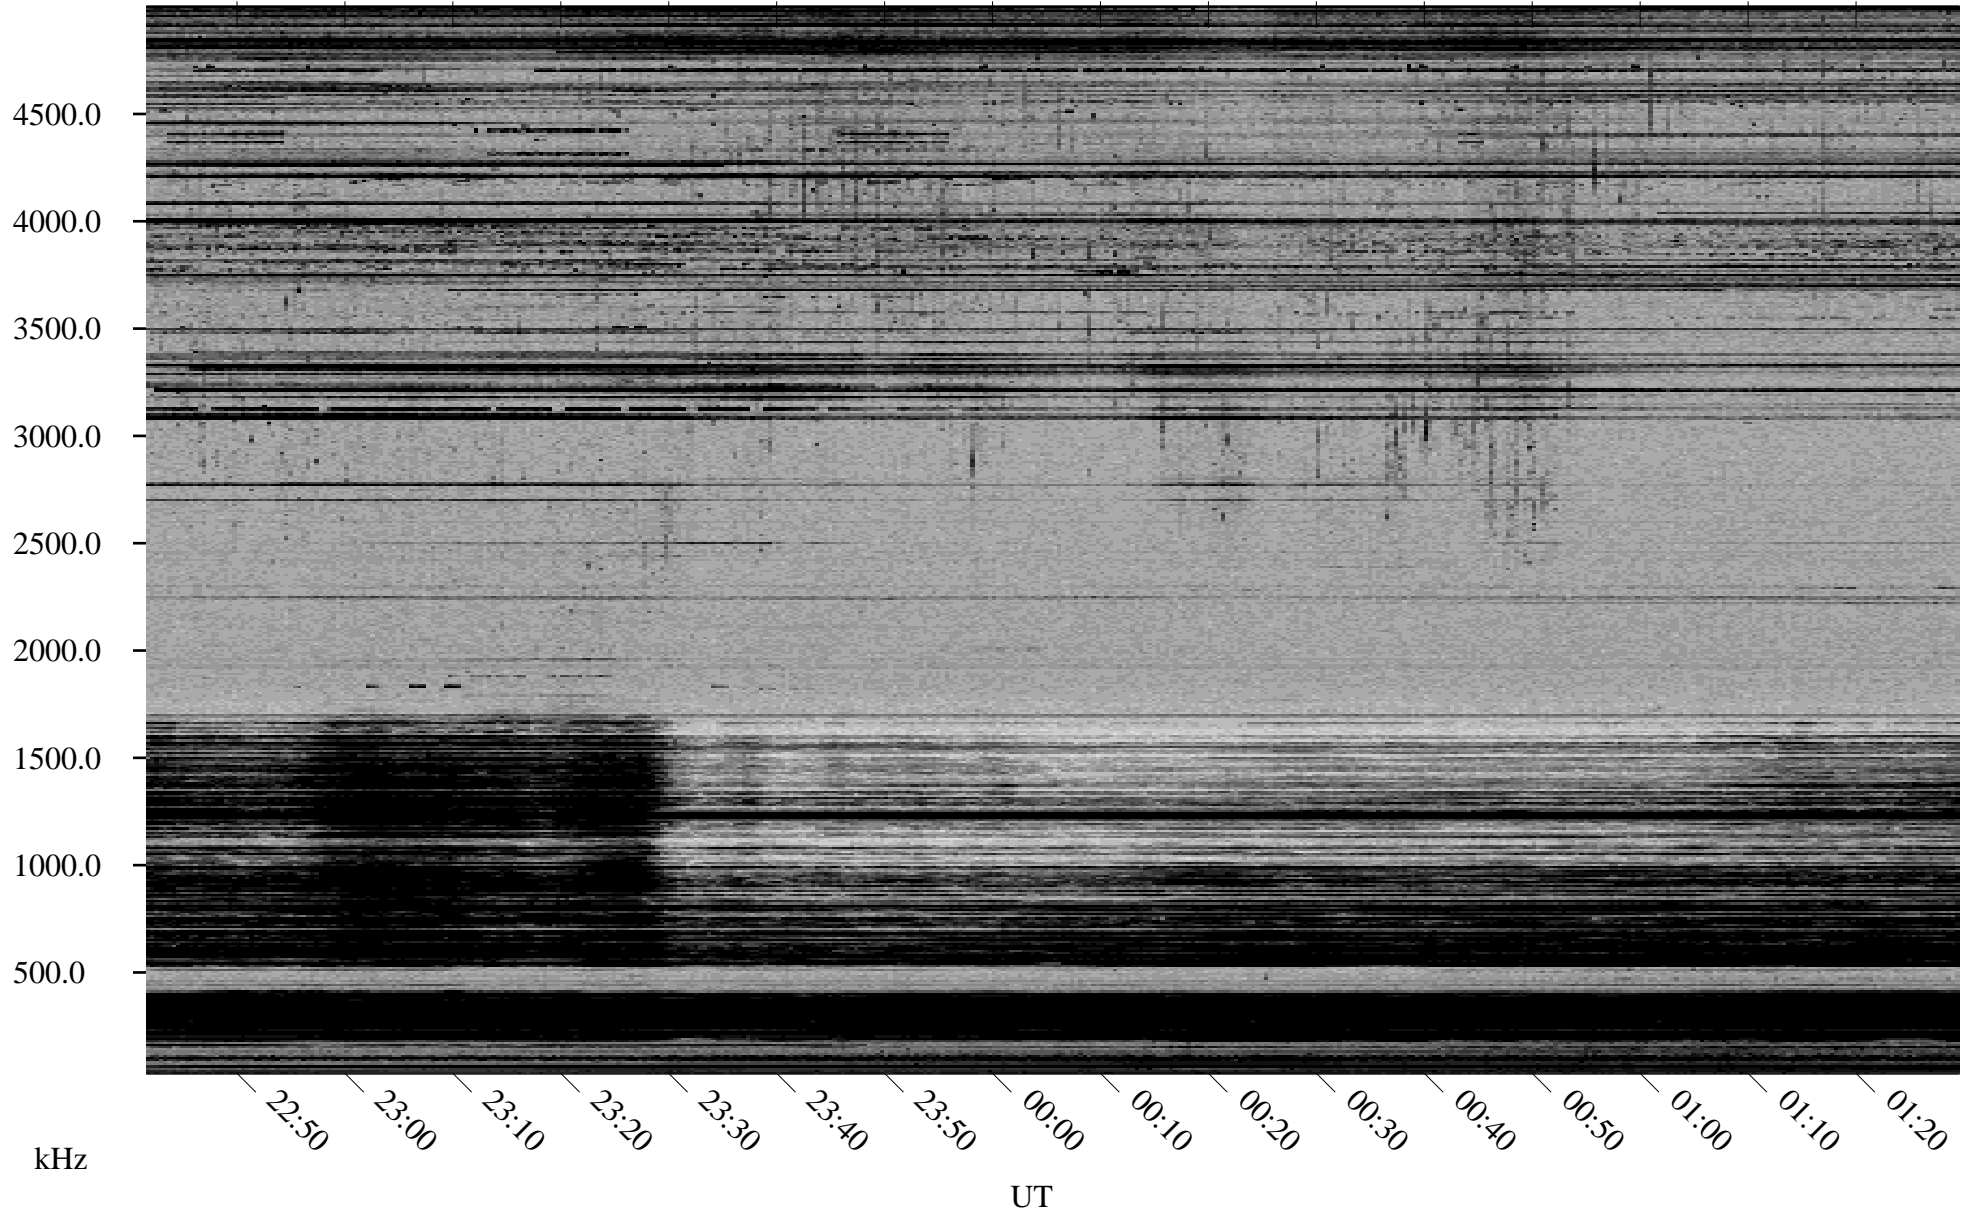

12/26/2000 Churchill, MTB

Linear Scale Black = 161 White = 15

ch003611.r00m max_12

Page 1

12/26/2000 Churchill, MTB

Linear Scale Black = 161 White = 15

ch003611.r00m max_12

Page 2

12/27/2000 Churchill, MTB

Linear Scale Black = 161 White = 15

ch003611.r00m max_12

Page 3

12/27/2000 Churchill, MTB

Linear Scale Black = 161 White = 15

ch003611.r00m max_12

12/27/2000 Churchill, MTB

Linear Scale Black = 161 White = 15

ch00361l.r00m max_12

Page 5

12/27/2000 Churchill, MTB

Linear Scale Black = 161 White = 15

ch003611.r00m max_12

Page 6

12/27/2000 Churchill, MTB

Linear Scale Black = 161 White = 15

ch00361l.r00m max_12

12/27/2000 Churchill, MTB

Linear Scale Black = 161 White = 15

ch003611.r00m max_12