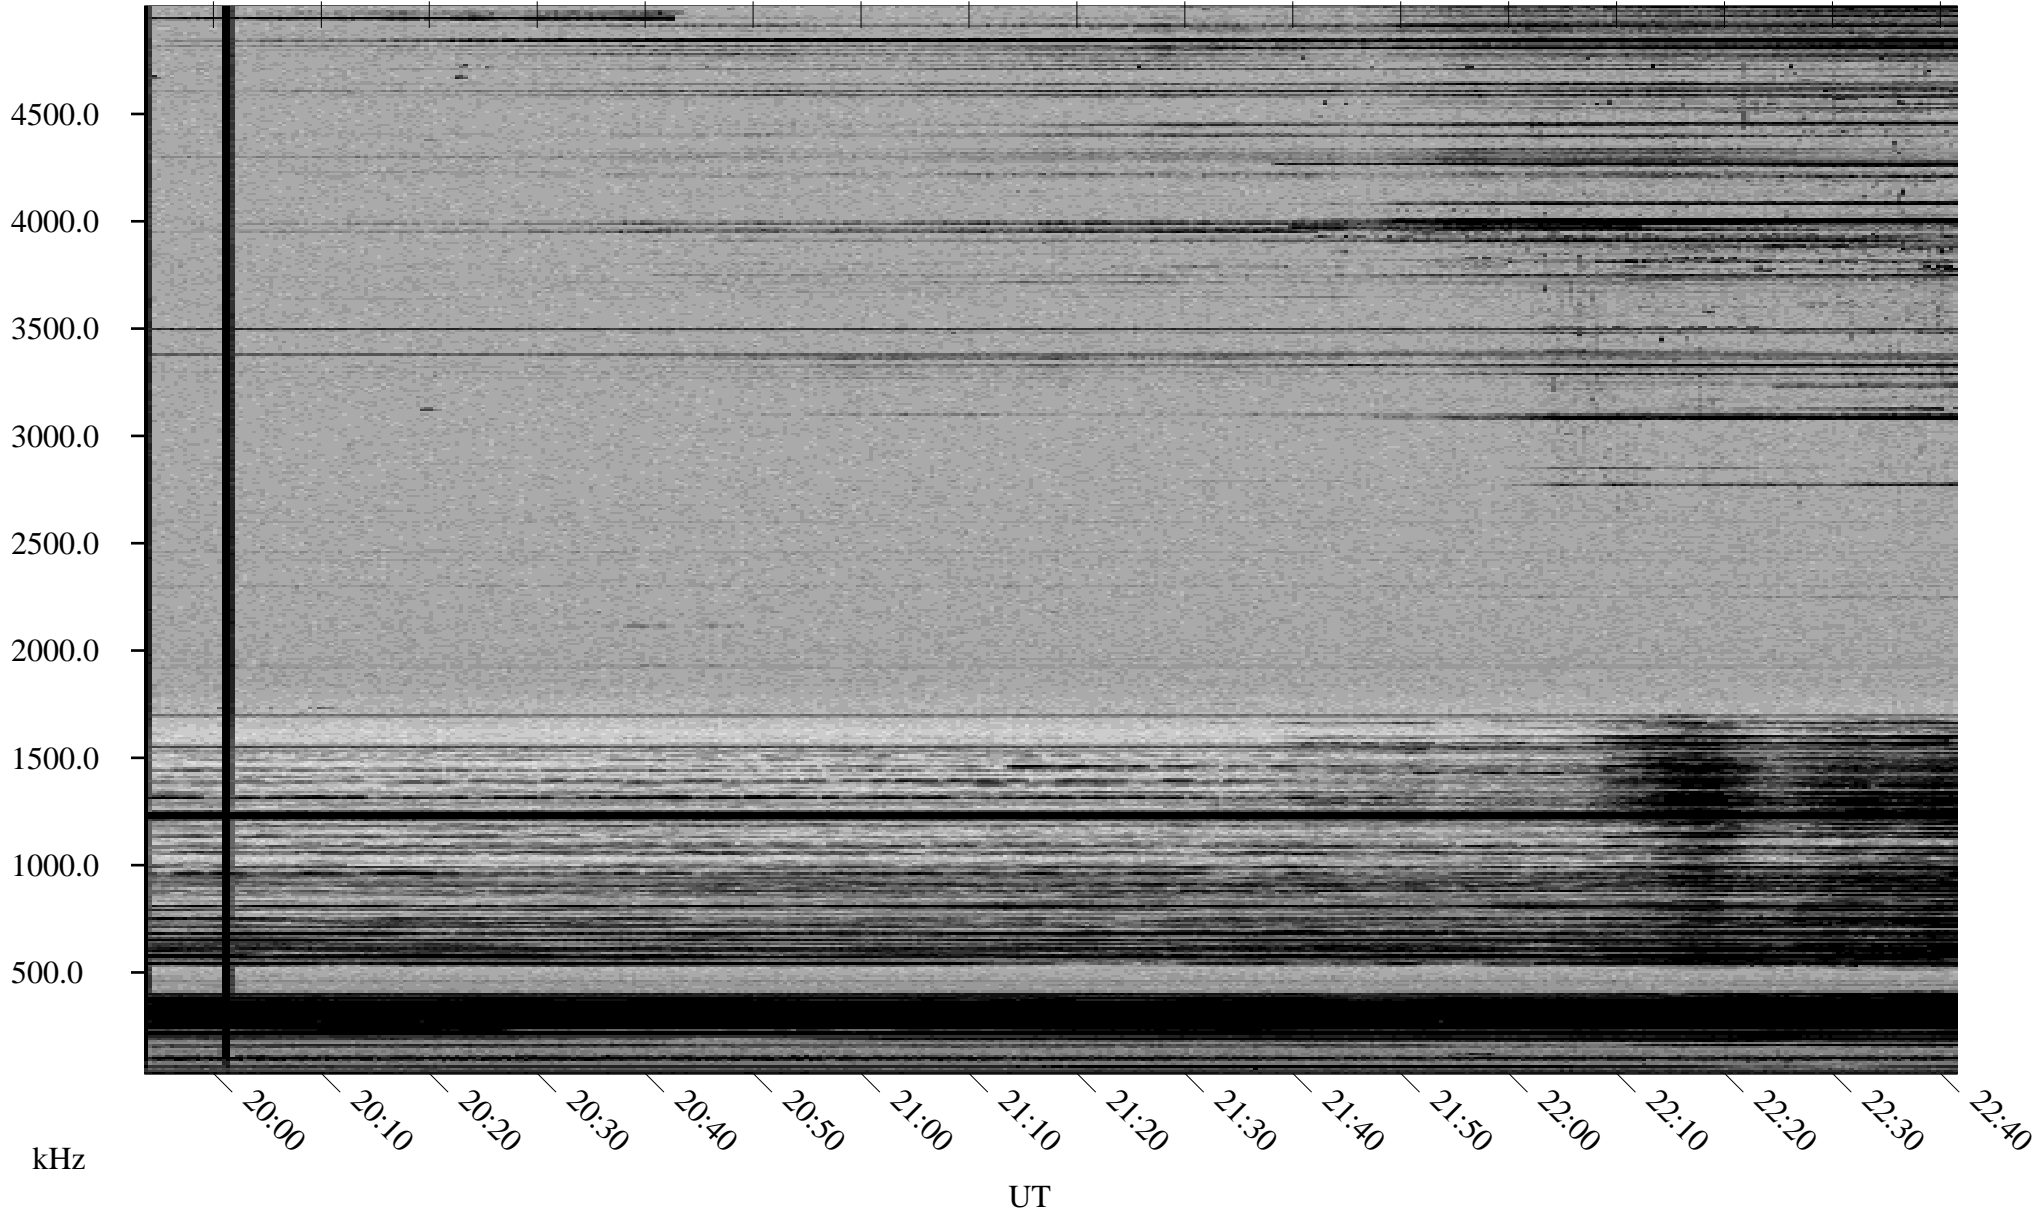

12/26/2000 Churchill, MTB

Linear Scale Black = 161 White = 15

ch003611.r00m max_12

Page 1

12/26/2000 Churchill, MTB

Linear Scale Black = 161 White = 15

ch003611.r00m max_12

Page 2

12/27/2000 Churchill, MTB

Linear Scale Black = 161 White = 15

ch003611.r00m max_12

Page 3

12/27/2000 Churchill, MTB

Linear Scale Black = 161 White = 15

ch003611.r00m max_12

12/27/2000 Churchill, MTB

Linear Scale Black = 161 White = 15

ch00361l.r00m max_12

Page 5

12/27/2000 Churchill, MTB

Linear Scale Black = 161 White = 15

ch003611.r00m max_12

Page 6

12/27/2000 Churchill, MTB

Linear Scale Black = 161 White = 15

ch00361l.r00m max_12

12/27/2000 Churchill, MTB

Linear Scale Black = 161 White = 15

ch003611.r00m max_12