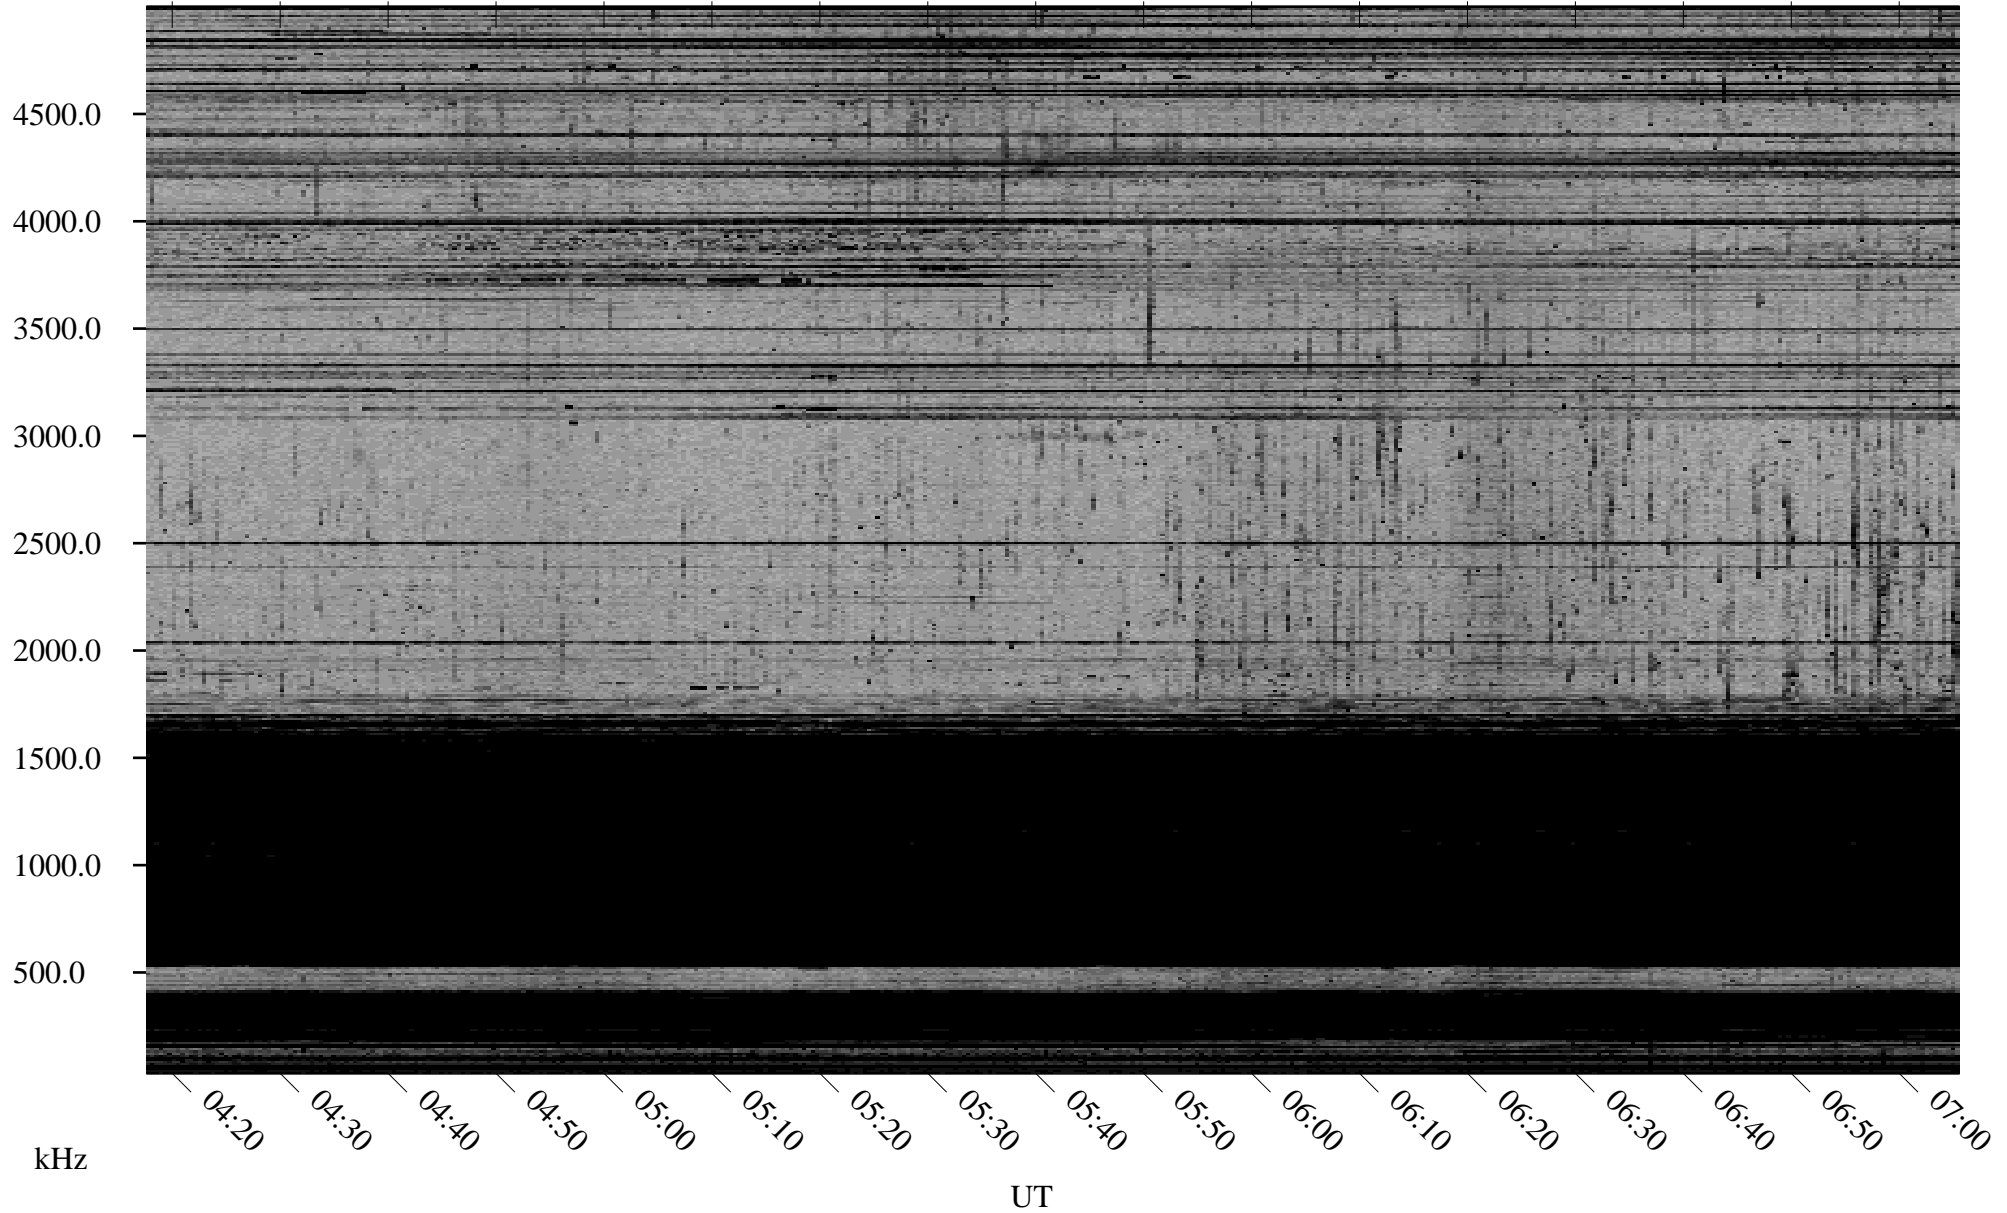

12/26/2000 Churchill, MTB

Linear Scale Black = 161 White = 15

ch003611.r00m max_12

Page 1

12/26/2000 Churchill, MTB

Linear Scale Black = 161 White = 15

ch003611.r00m max_12

Page 2

12/27/2000 Churchill, MTB

Linear Scale Black = 161 White = 15

ch003611.r00m max_12

Page 3

12/27/2000 Churchill, MTB

Linear Scale Black = 161 White = 15

ch003611.r00m max_12

12/27/2000 Churchill, MTB

Linear Scale Black = 161 White = 15

ch00361l.r00m max_12

Page 5

12/27/2000 Churchill, MTB

Linear Scale Black = 161 White = 15

ch003611.r00m max_12

Page 6

12/27/2000 Churchill, MTB

Linear Scale Black = 161 White = 15

ch00361l.r00m max_12

12/27/2000 Churchill, MTB

Linear Scale Black = 161 White = 15

ch003611.r00m max_12