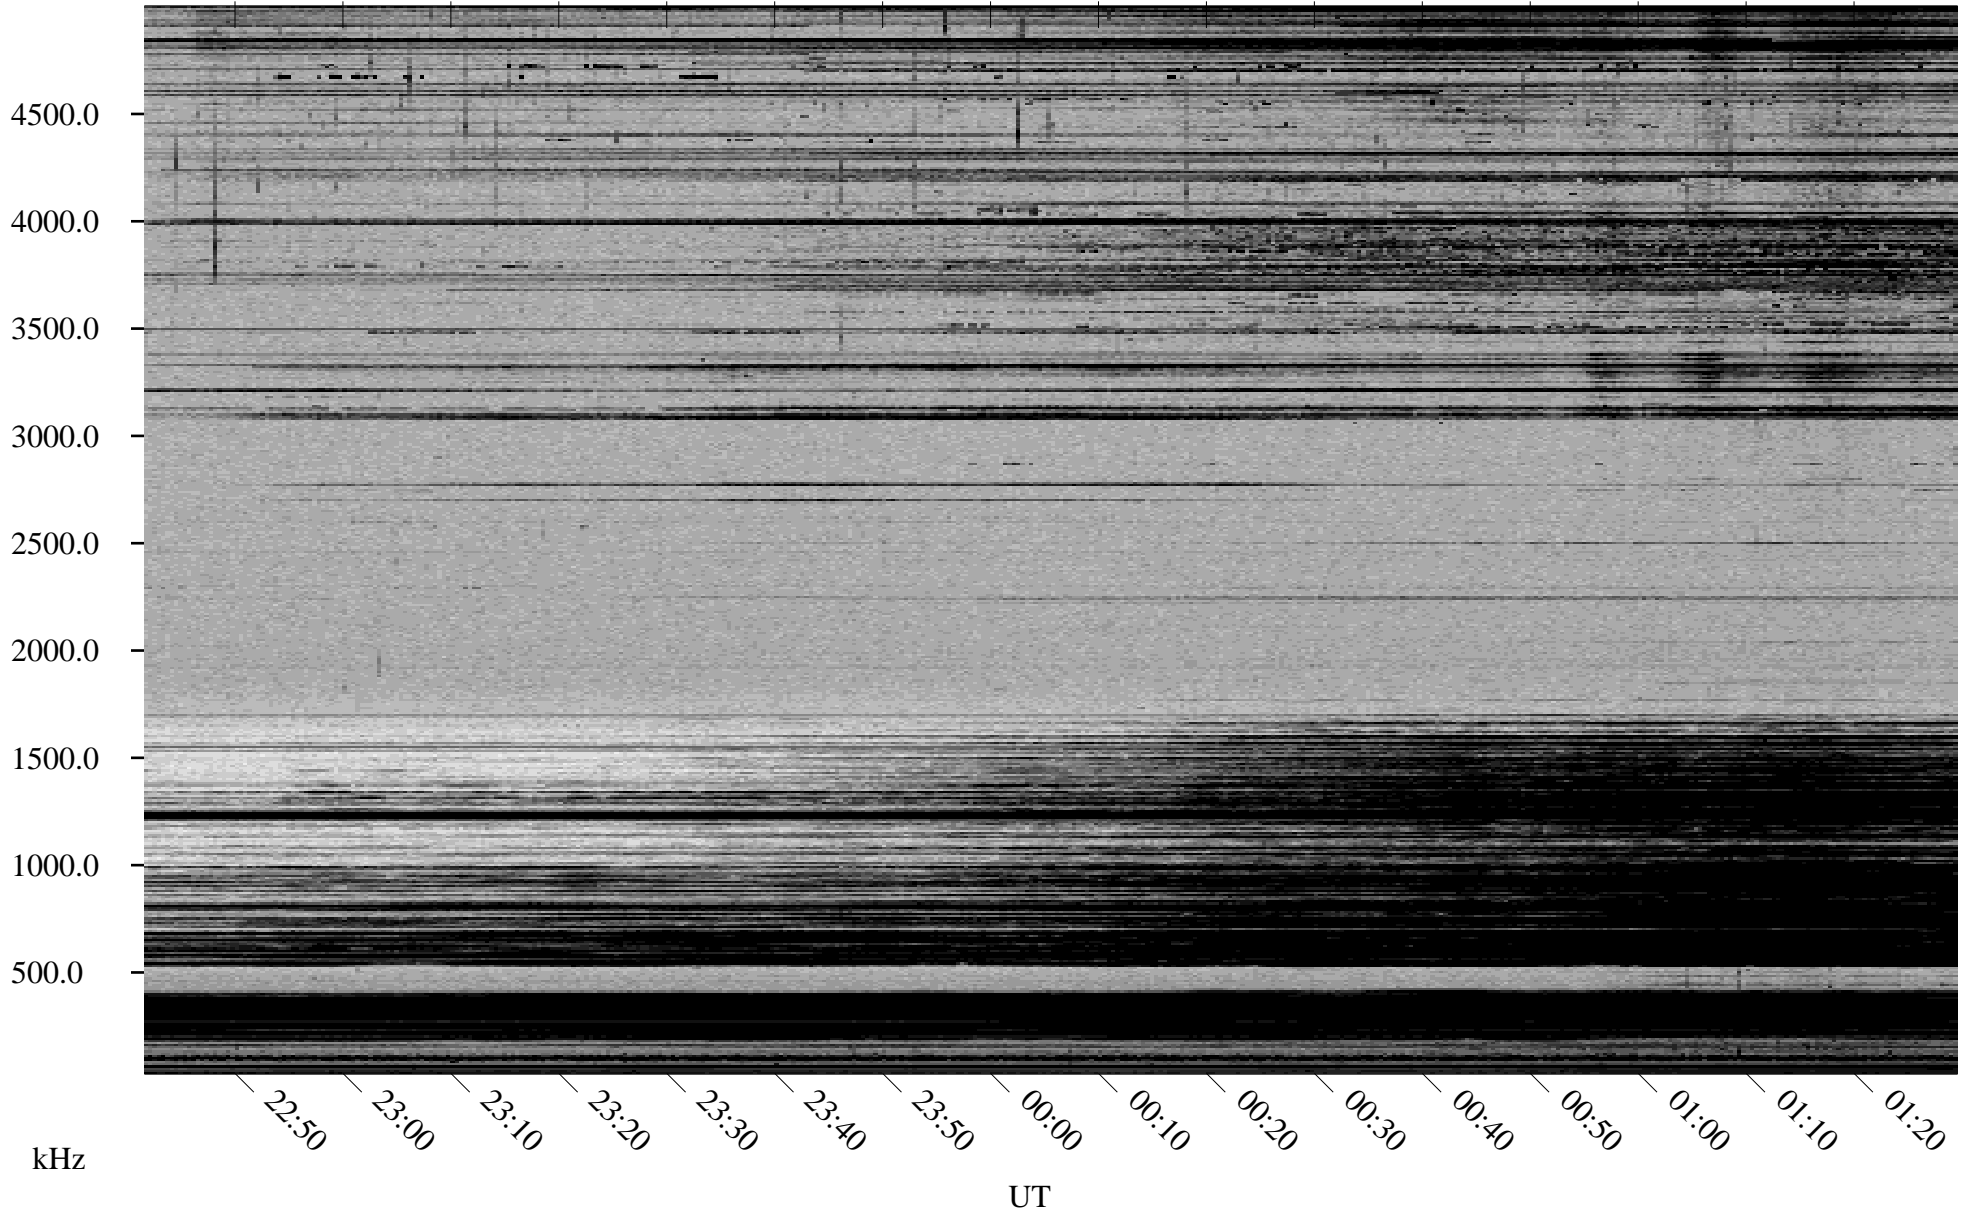

12/28/2000 Churchill, MTB

Linear Scale Black = 161 White = 15

ch00363l.r00m max_12

Page 1

12/28/2000 Churchill, MTB

Linear Scale Black = 161 White = 15

ch00363l.r00m max_12

Page 2

12/29/2000 Churchill, MTB

Linear Scale Black = 161 White = 15

ch00363l.r00m max_12

12/29/2000 Churchill, MTB

Linear Scale Black = 161 White = 15

ch00363l.r00m max_12

Page 4

12/29/2000 Churchill, MTB

Linear Scale Black = 161 White = 15

ch00363l.r00m max_12

Page 5

12/29/2000 Churchill, MTB

Linear Scale Black = 161 White = 15

ch00363l.r00m max_12

Page 6

12/29/2000 Churchill, MTB

Linear Scale Black = 161 White = 15

ch00363l.r00m max_12

Page 7

12/29/2000 Churchill, MTB

Linear Scale Black = 161 White = 15

ch00363l.r00m max_12