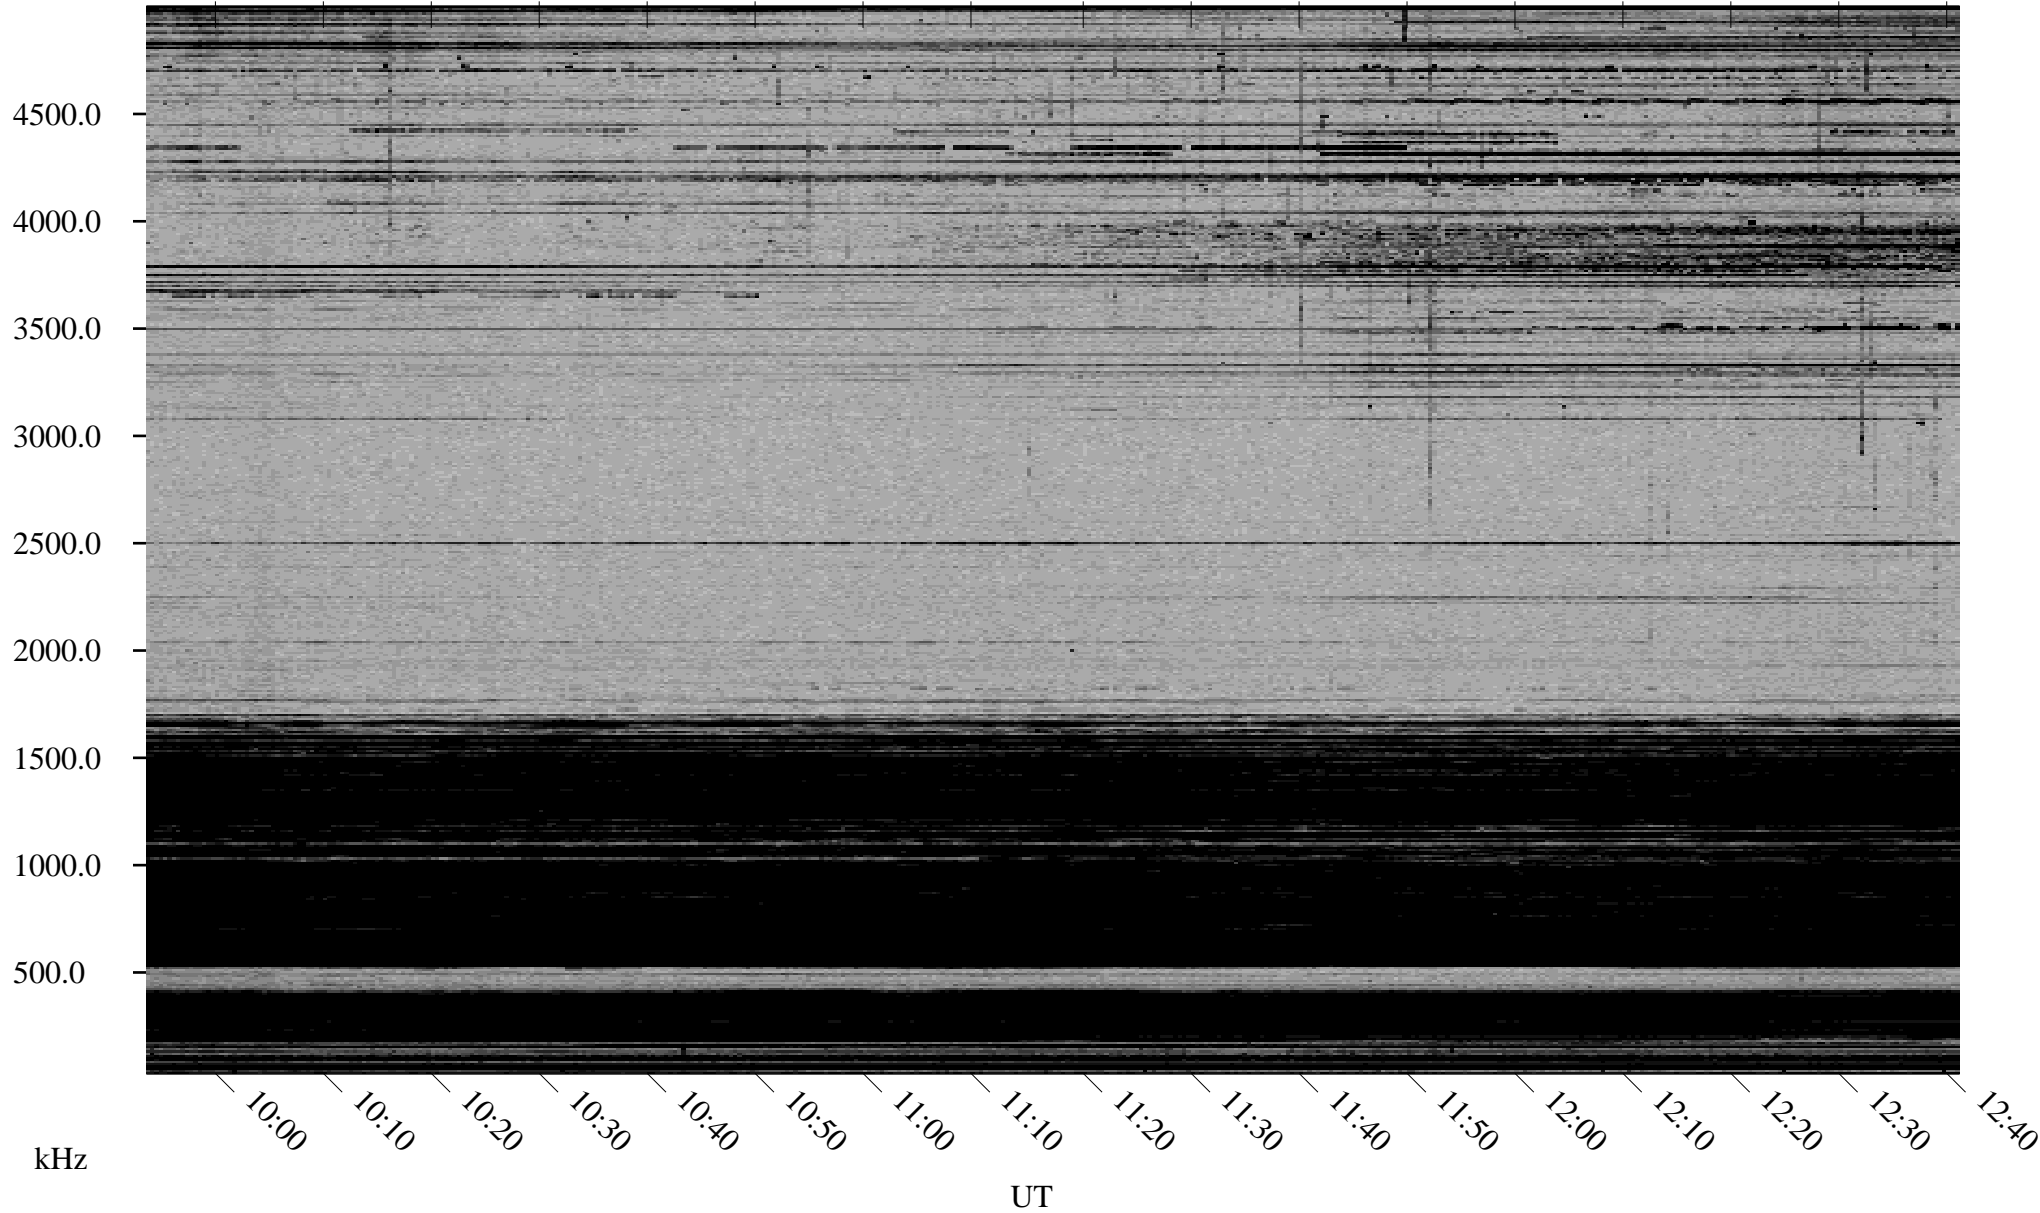

12/28/2000 Churchill, MTB

Linear Scale Black = 161 White = 15

ch00363l.r00m max_12

Page 1

12/28/2000 Churchill, MTB

Linear Scale Black = 161 White = 15

ch00363l.r00m max_12

Page 2

12/29/2000 Churchill, MTB

Linear Scale Black = 161 White = 15

ch00363l.r00m max_12

12/29/2000 Churchill, MTB

Linear Scale Black = 161 White = 15

ch00363l.r00m max_12

Page 4

12/29/2000 Churchill, MTB

Linear Scale Black = 161 White = 15

ch00363l.r00m max_12

Page 5

12/29/2000 Churchill, MTB

Linear Scale Black = 161 White = 15

ch00363l.r00m max_12

Page 6

12/29/2000 Churchill, MTB

Linear Scale Black = 161 White = 15

ch00363l.r00m max_12

Page 7

12/29/2000 Churchill, MTB

Linear Scale Black = 161 White = 15

ch00363l.r00m max_12