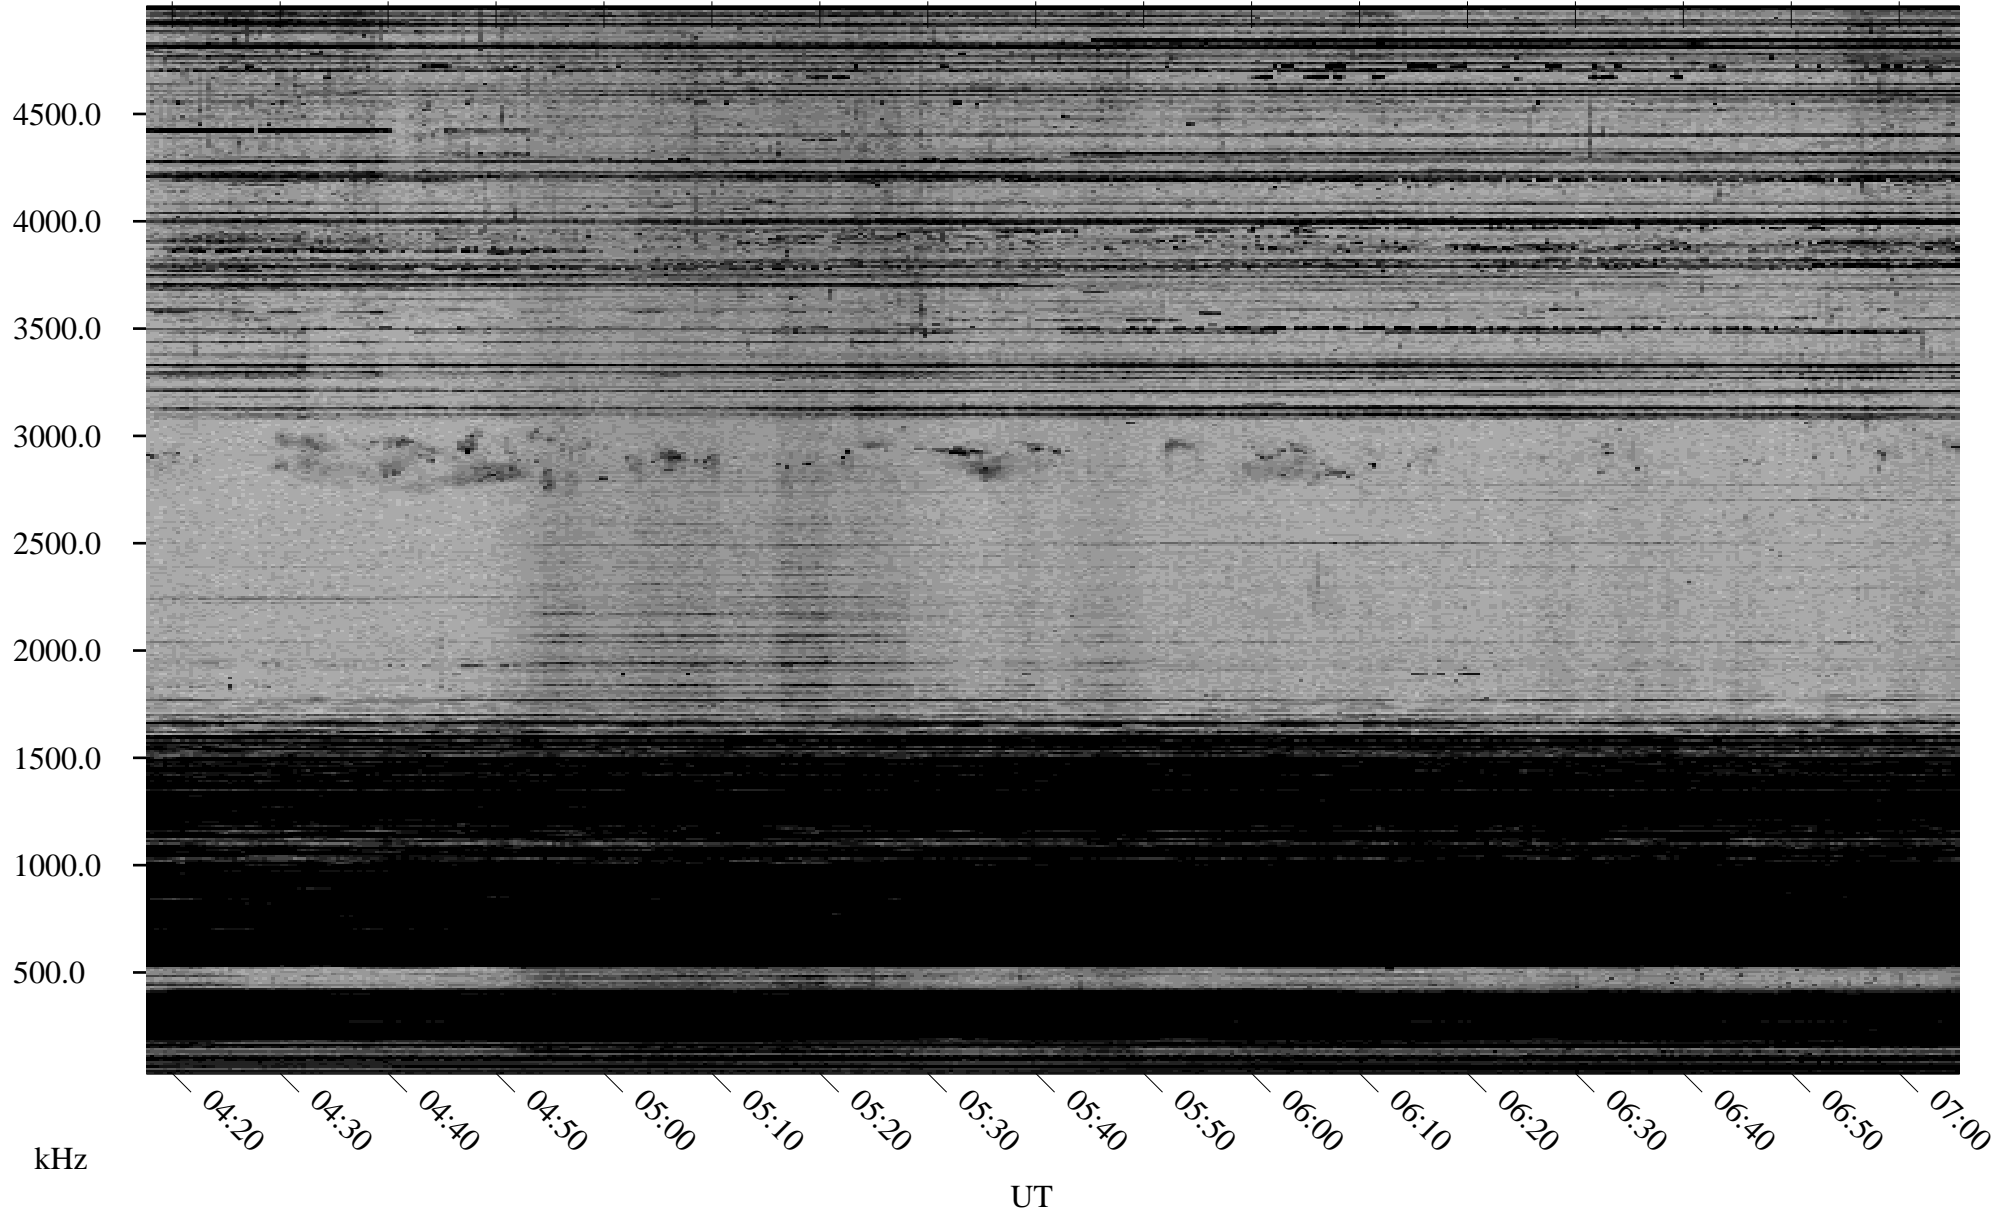

12/28/2000 Churchill, MTB

Linear Scale Black = 161 White = 15

ch00363l.r00m max_12

Page 1

12/28/2000 Churchill, MTB

Linear Scale Black = 161 White = 15

ch00363l.r00m max_12

Page 2

12/29/2000 Churchill, MTB

Linear Scale Black = 161 White = 15

ch00363l.r00m max_12

12/29/2000 Churchill, MTB

Linear Scale Black = 161 White = 15

ch00363l.r00m max_12

Page 4

12/29/2000 Churchill, MTB

Linear Scale Black = 161 White = 15

ch00363l.r00m max_12

Page 5

12/29/2000 Churchill, MTB

Linear Scale Black = 161 White = 15

ch00363l.r00m max_12

Page 6

12/29/2000 Churchill, MTB

Linear Scale Black = 161 White = 15

ch00363l.r00m max_12

Page 7

12/29/2000 Churchill, MTB

Linear Scale Black = 161 White = 15

ch00363l.r00m max_12