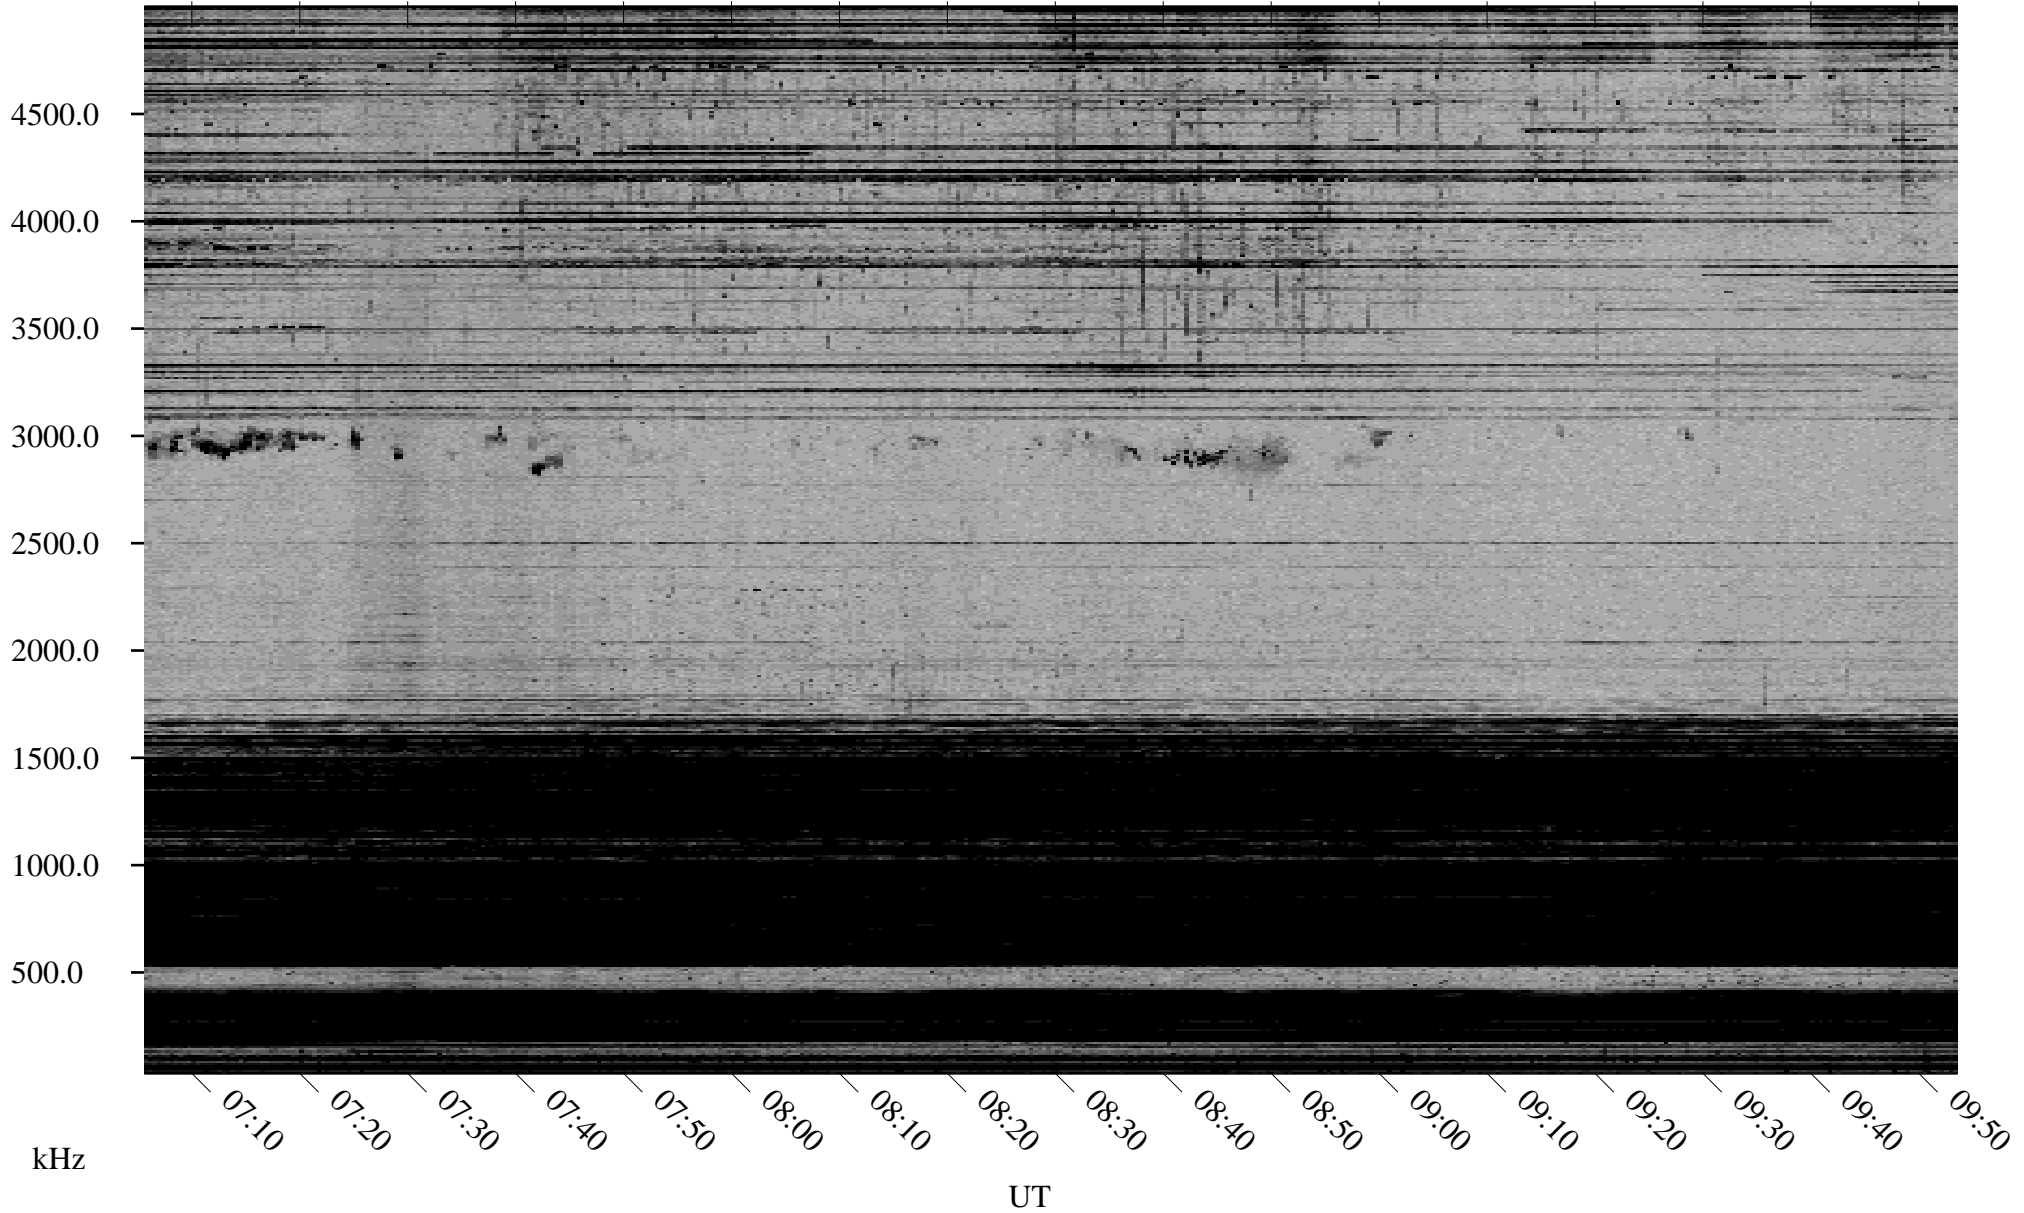

12/28/2000 Churchill, MTB

Linear Scale Black = 161 White = 15

ch00363l.r00m max_12

Page 1

12/28/2000 Churchill, MTB

Linear Scale Black = 161 White = 15

ch00363l.r00m max_12

Page 2

12/29/2000 Churchill, MTB

Linear Scale Black = 161 White = 15

ch00363l.r00m max_12

12/29/2000 Churchill, MTB

Linear Scale Black = 161 White = 15

ch00363l.r00m max_12

Page 4

12/29/2000 Churchill, MTB

Linear Scale Black = 161 White = 15

ch00363l.r00m max_12

Page 5

12/29/2000 Churchill, MTB

Linear Scale Black = 161 White = 15

ch00363l.r00m max_12

Page 6

12/29/2000 Churchill, MTB

Linear Scale Black = 161 White = 15

ch00363l.r00m max_12

Page 7

12/29/2000 Churchill, MTB

Linear Scale Black = 161 White = 15

ch00363l.r00m max_12