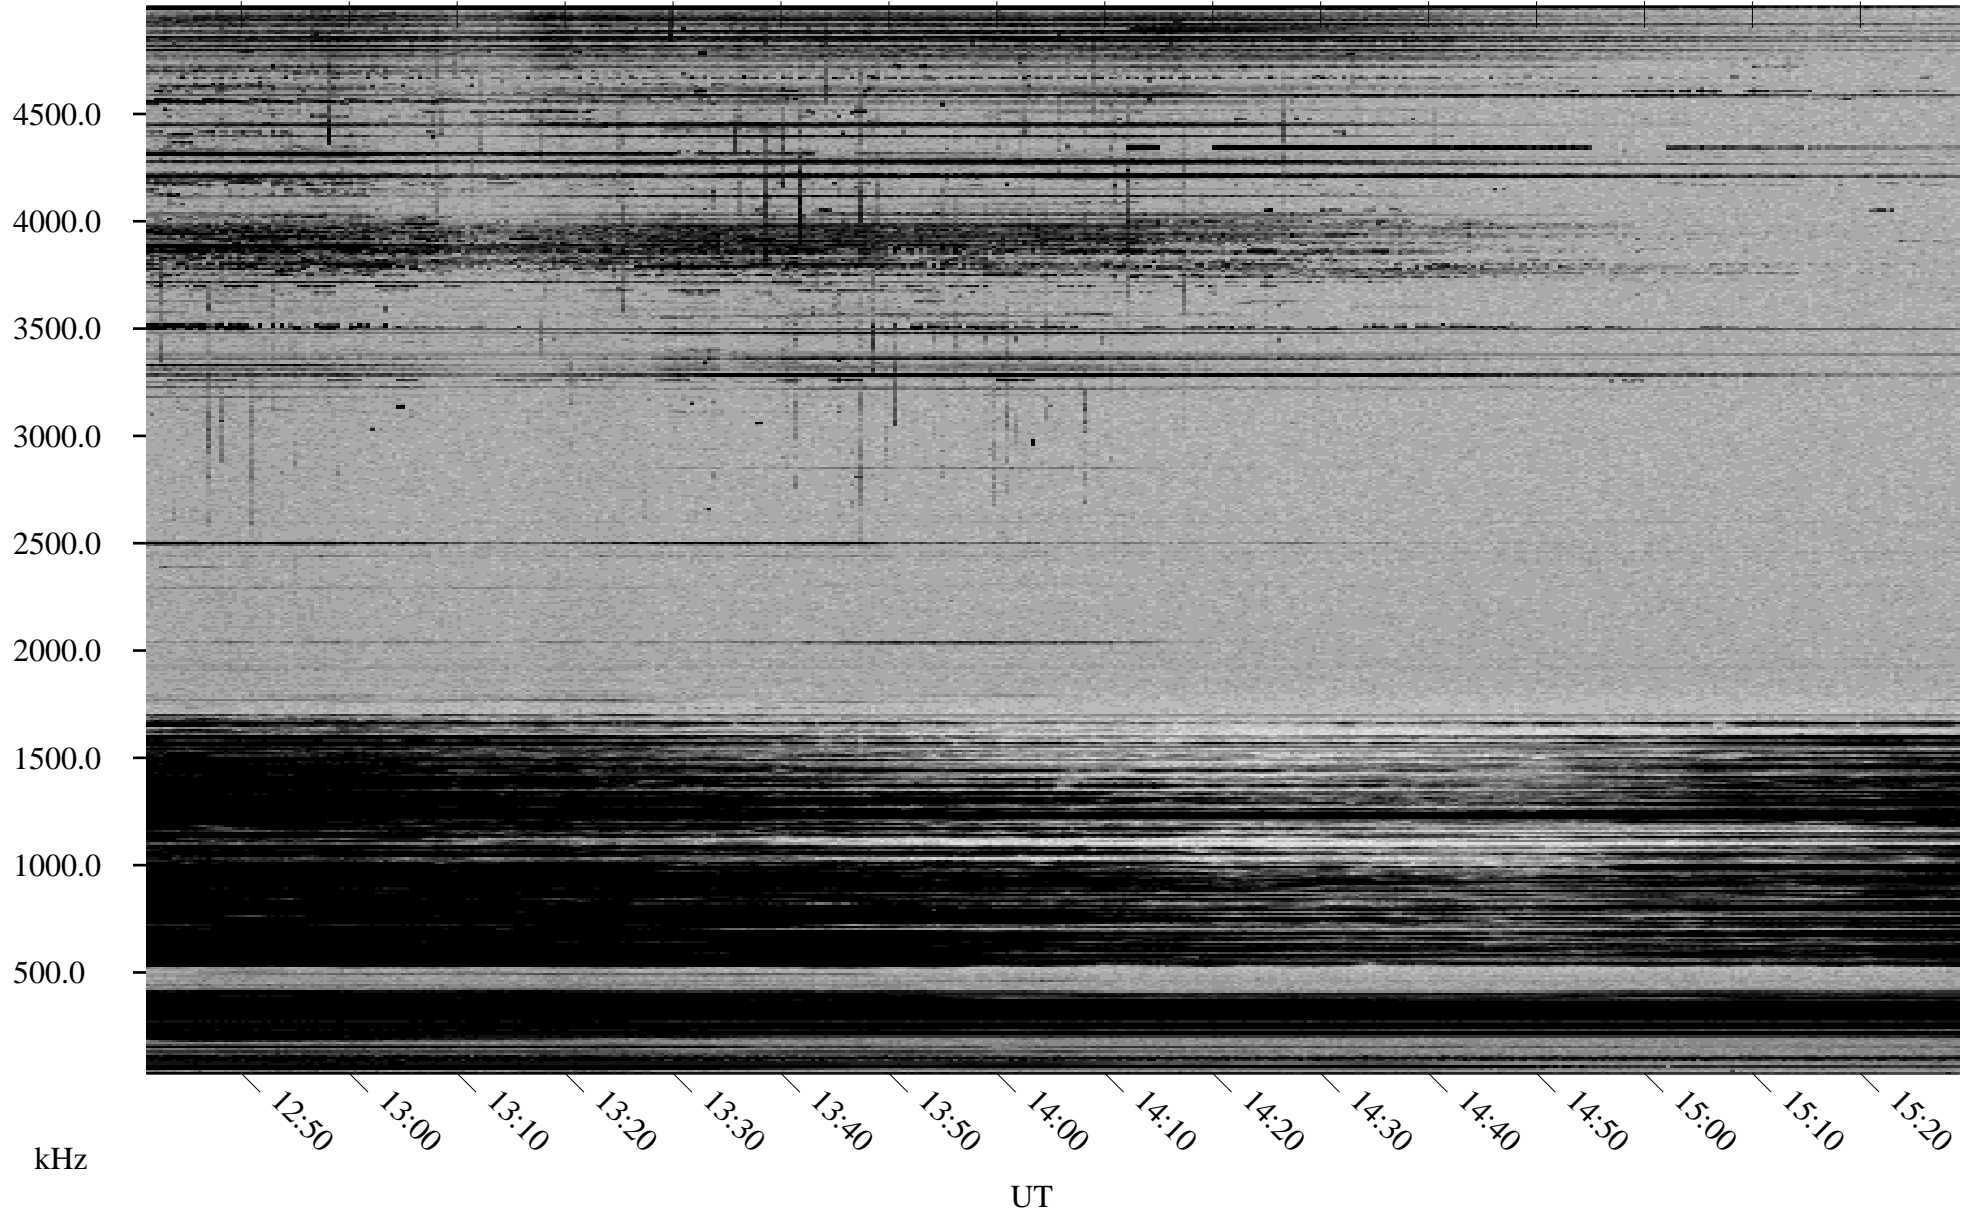

12/28/2000 Churchill, MTB

Linear Scale Black = 161 White = 15

ch00363l.r00m max_12

Page 1

12/28/2000 Churchill, MTB

Linear Scale Black = 161 White = 15

ch00363l.r00m max_12

Page 2

12/29/2000 Churchill, MTB

Linear Scale Black = 161 White = 15

ch00363l.r00m max_12

12/29/2000 Churchill, MTB

Linear Scale Black = 161 White = 15

ch00363l.r00m max_12

Page 4

12/29/2000 Churchill, MTB

Linear Scale Black = 161 White = 15

ch00363l.r00m max_12

Page 5

12/29/2000 Churchill, MTB

Linear Scale Black = 161 White = 15

ch00363l.r00m max_12

Page 6

12/29/2000 Churchill, MTB

Linear Scale Black = 161 White = 15

ch00363l.r00m max_12

Page 7

12/29/2000 Churchill, MTB

Linear Scale Black = 161 White = 15

ch00363l.r00m max_12