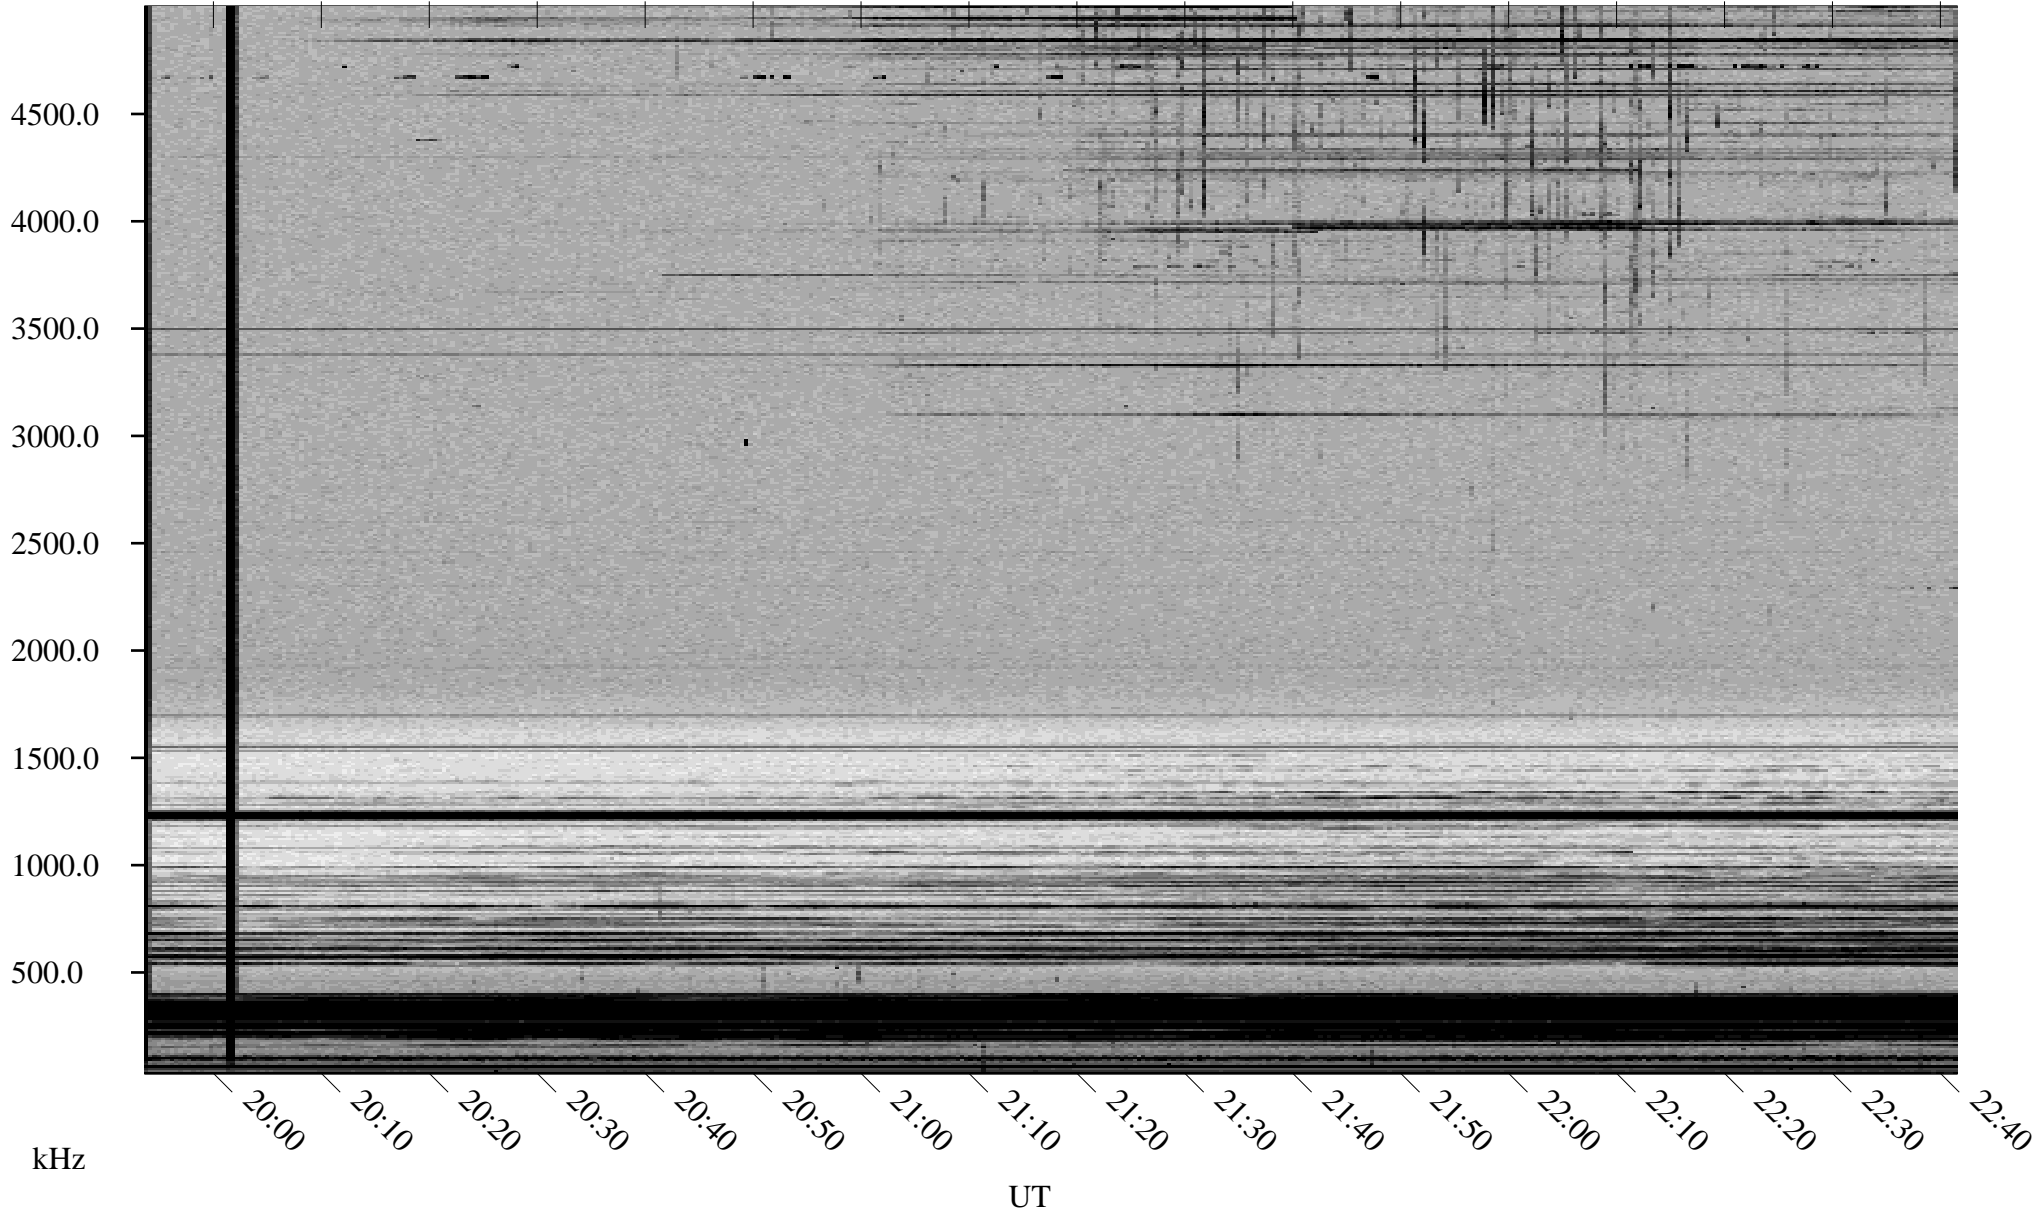

12/28/2000 Churchill, MTB

Linear Scale Black = 161 White = 15

ch00363l.r00m max_12

Page 1

12/28/2000 Churchill, MTB

Linear Scale Black = 161 White = 15

ch00363l.r00m max_12

Page 2

12/29/2000 Churchill, MTB

Linear Scale Black = 161 White = 15

ch00363l.r00m max_12

12/29/2000 Churchill, MTB

Linear Scale Black = 161 White = 15

ch00363l.r00m max_12

Page 4

12/29/2000 Churchill, MTB

Linear Scale Black = 161 White = 15

ch00363l.r00m max_12

Page 5

12/29/2000 Churchill, MTB

Linear Scale Black = 161 White = 15

ch00363l.r00m max_12

Page 6

12/29/2000 Churchill, MTB

Linear Scale Black = 161 White = 15

ch00363l.r00m max_12

Page 7

12/29/2000 Churchill, MTB

Linear Scale Black = 161 White = 15

ch00363l.r00m max_12