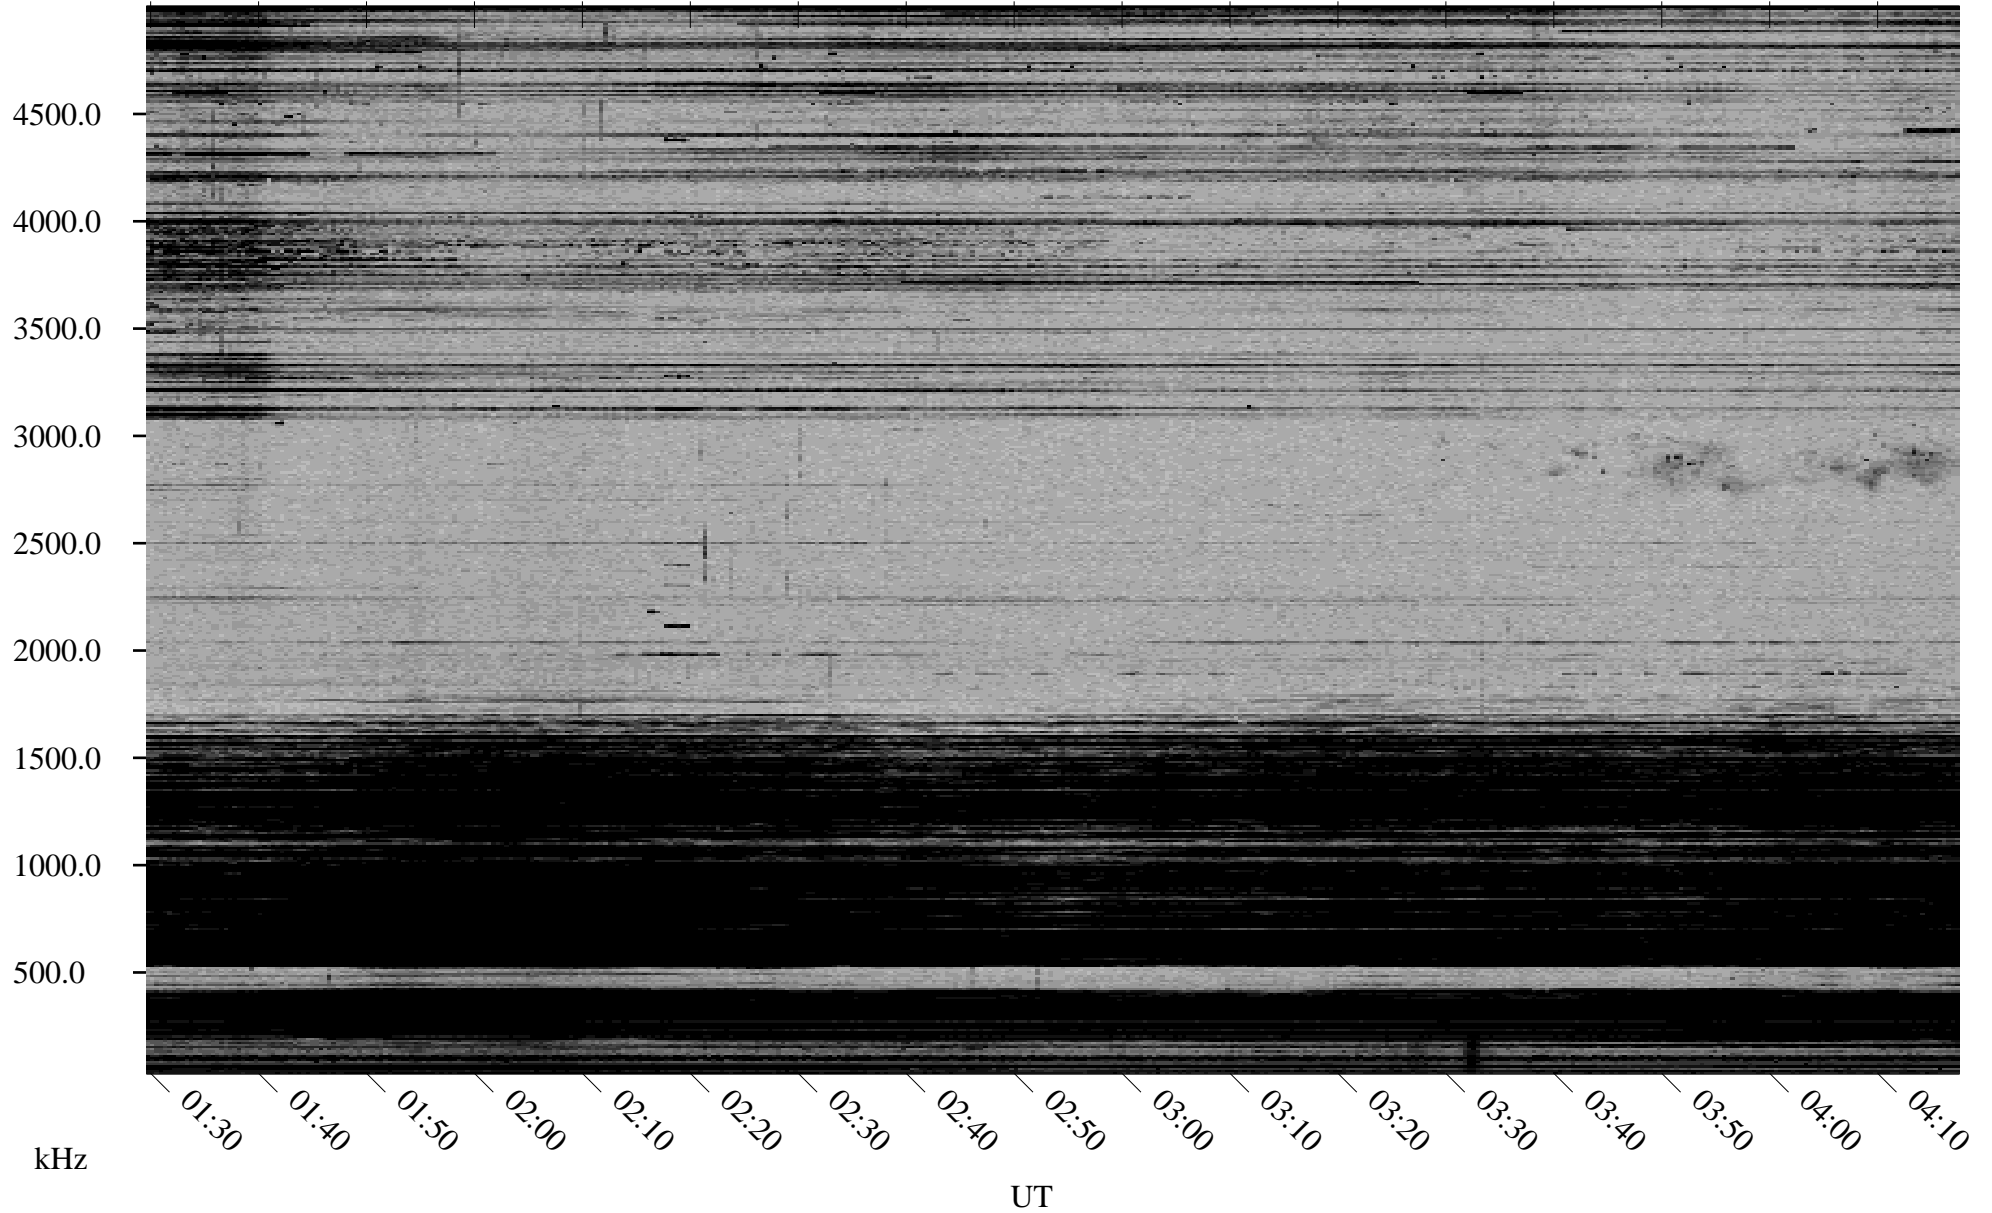

12/28/2000 Churchill, MTB

Linear Scale Black = 161 White = 15

ch00363l.r00m max_12

Page 1

12/28/2000 Churchill, MTB

Linear Scale Black = 161 White = 15

ch00363l.r00m max_12

Page 2

12/29/2000 Churchill, MTB

Linear Scale Black = 161 White = 15

ch00363l.r00m max_12

12/29/2000 Churchill, MTB

Linear Scale Black = 161 White = 15

ch00363l.r00m max_12

Page 4

12/29/2000 Churchill, MTB

Linear Scale Black = 161 White = 15

ch00363l.r00m max_12

Page 5

12/29/2000 Churchill, MTB

Linear Scale Black = 161 White = 15

ch00363l.r00m max_12

Page 6

12/29/2000 Churchill, MTB

Linear Scale Black = 161 White = 15

ch00363l.r00m max_12

Page 7

12/29/2000 Churchill, MTB

Linear Scale Black = 161 White = 15

ch00363l.r00m max_12