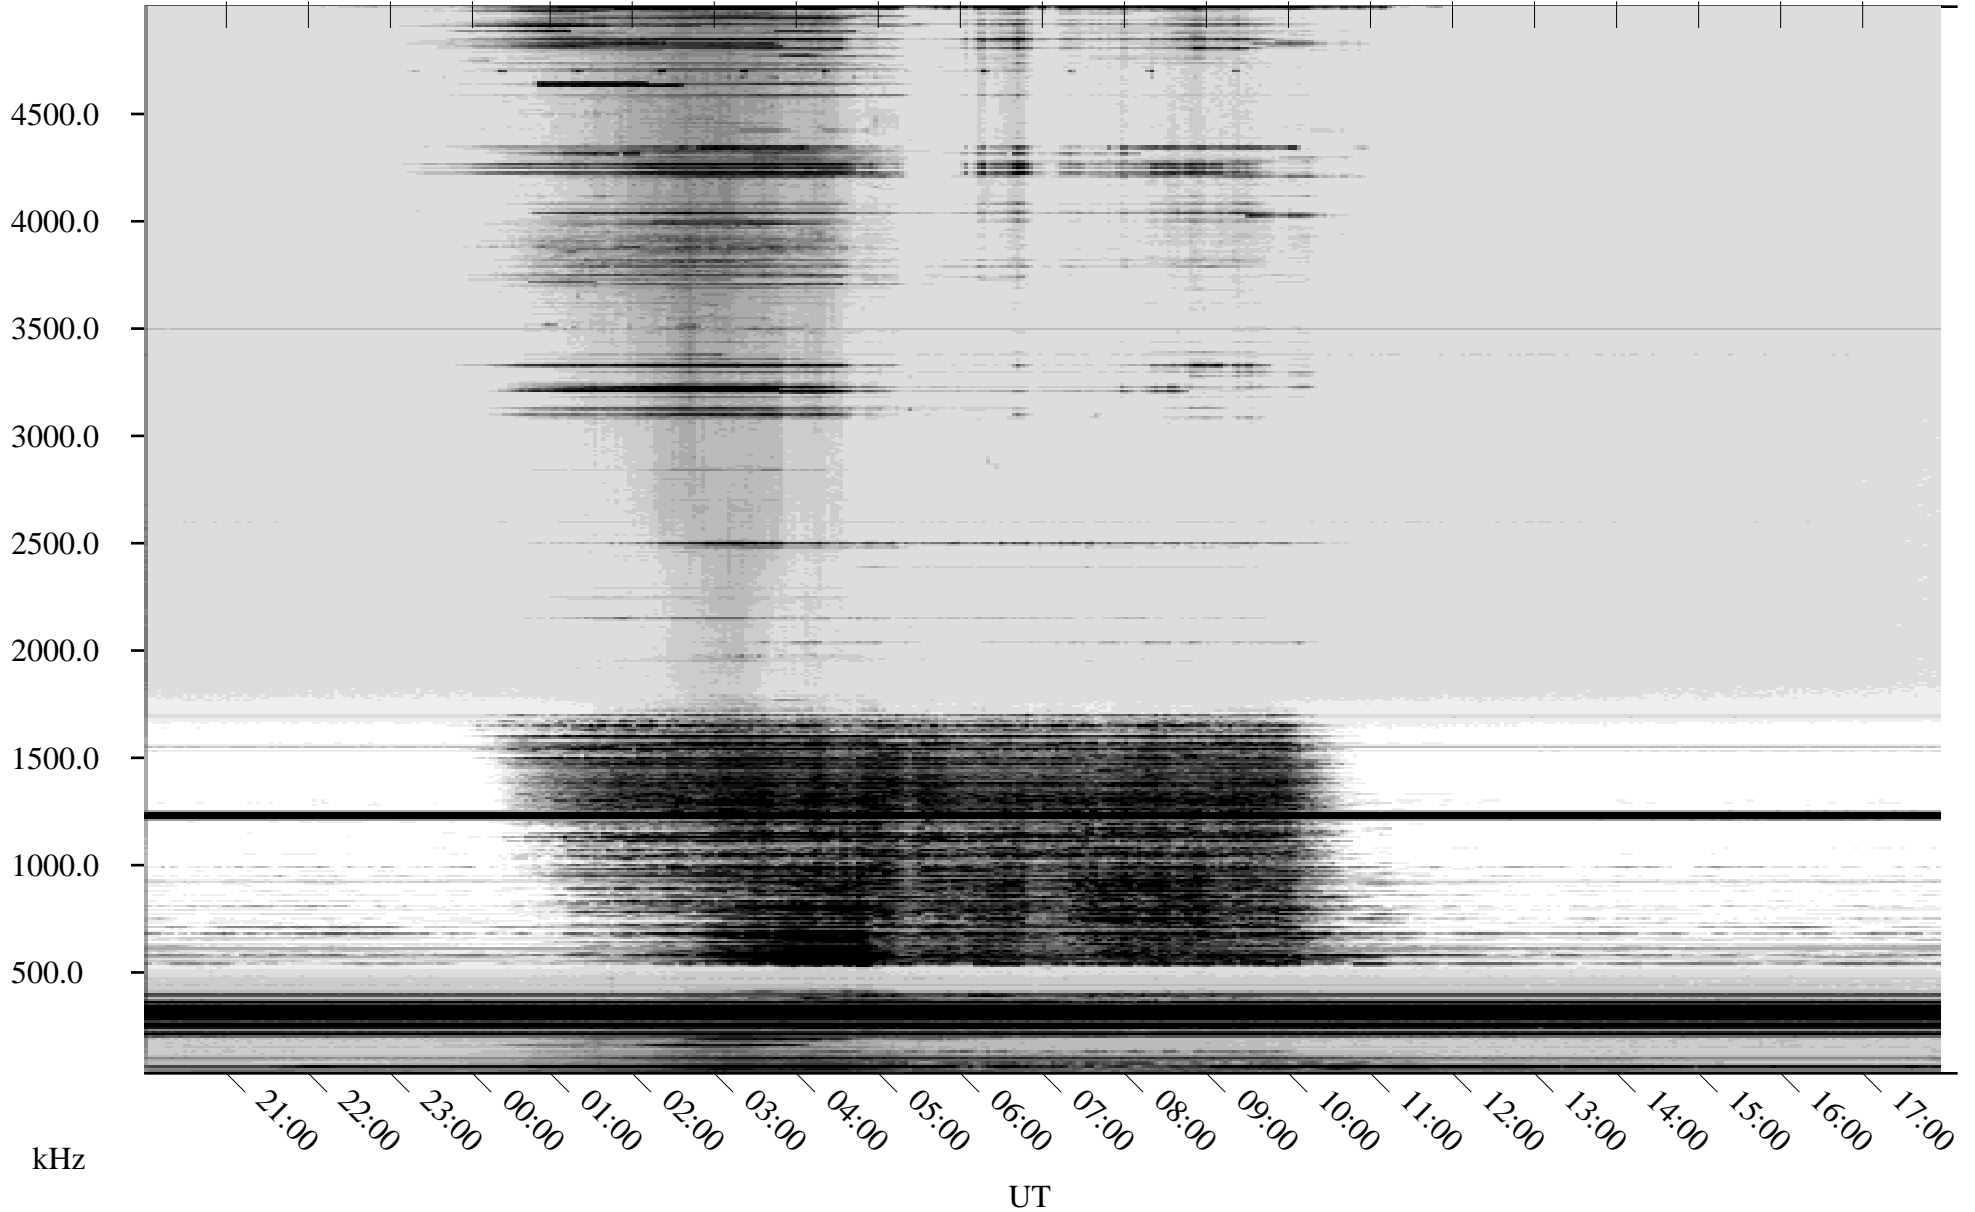

04/24/2000 Churchill, MTB

Linear Scale Black = 161 White = 15

ch001151.r00a ave_95

kHz

UT