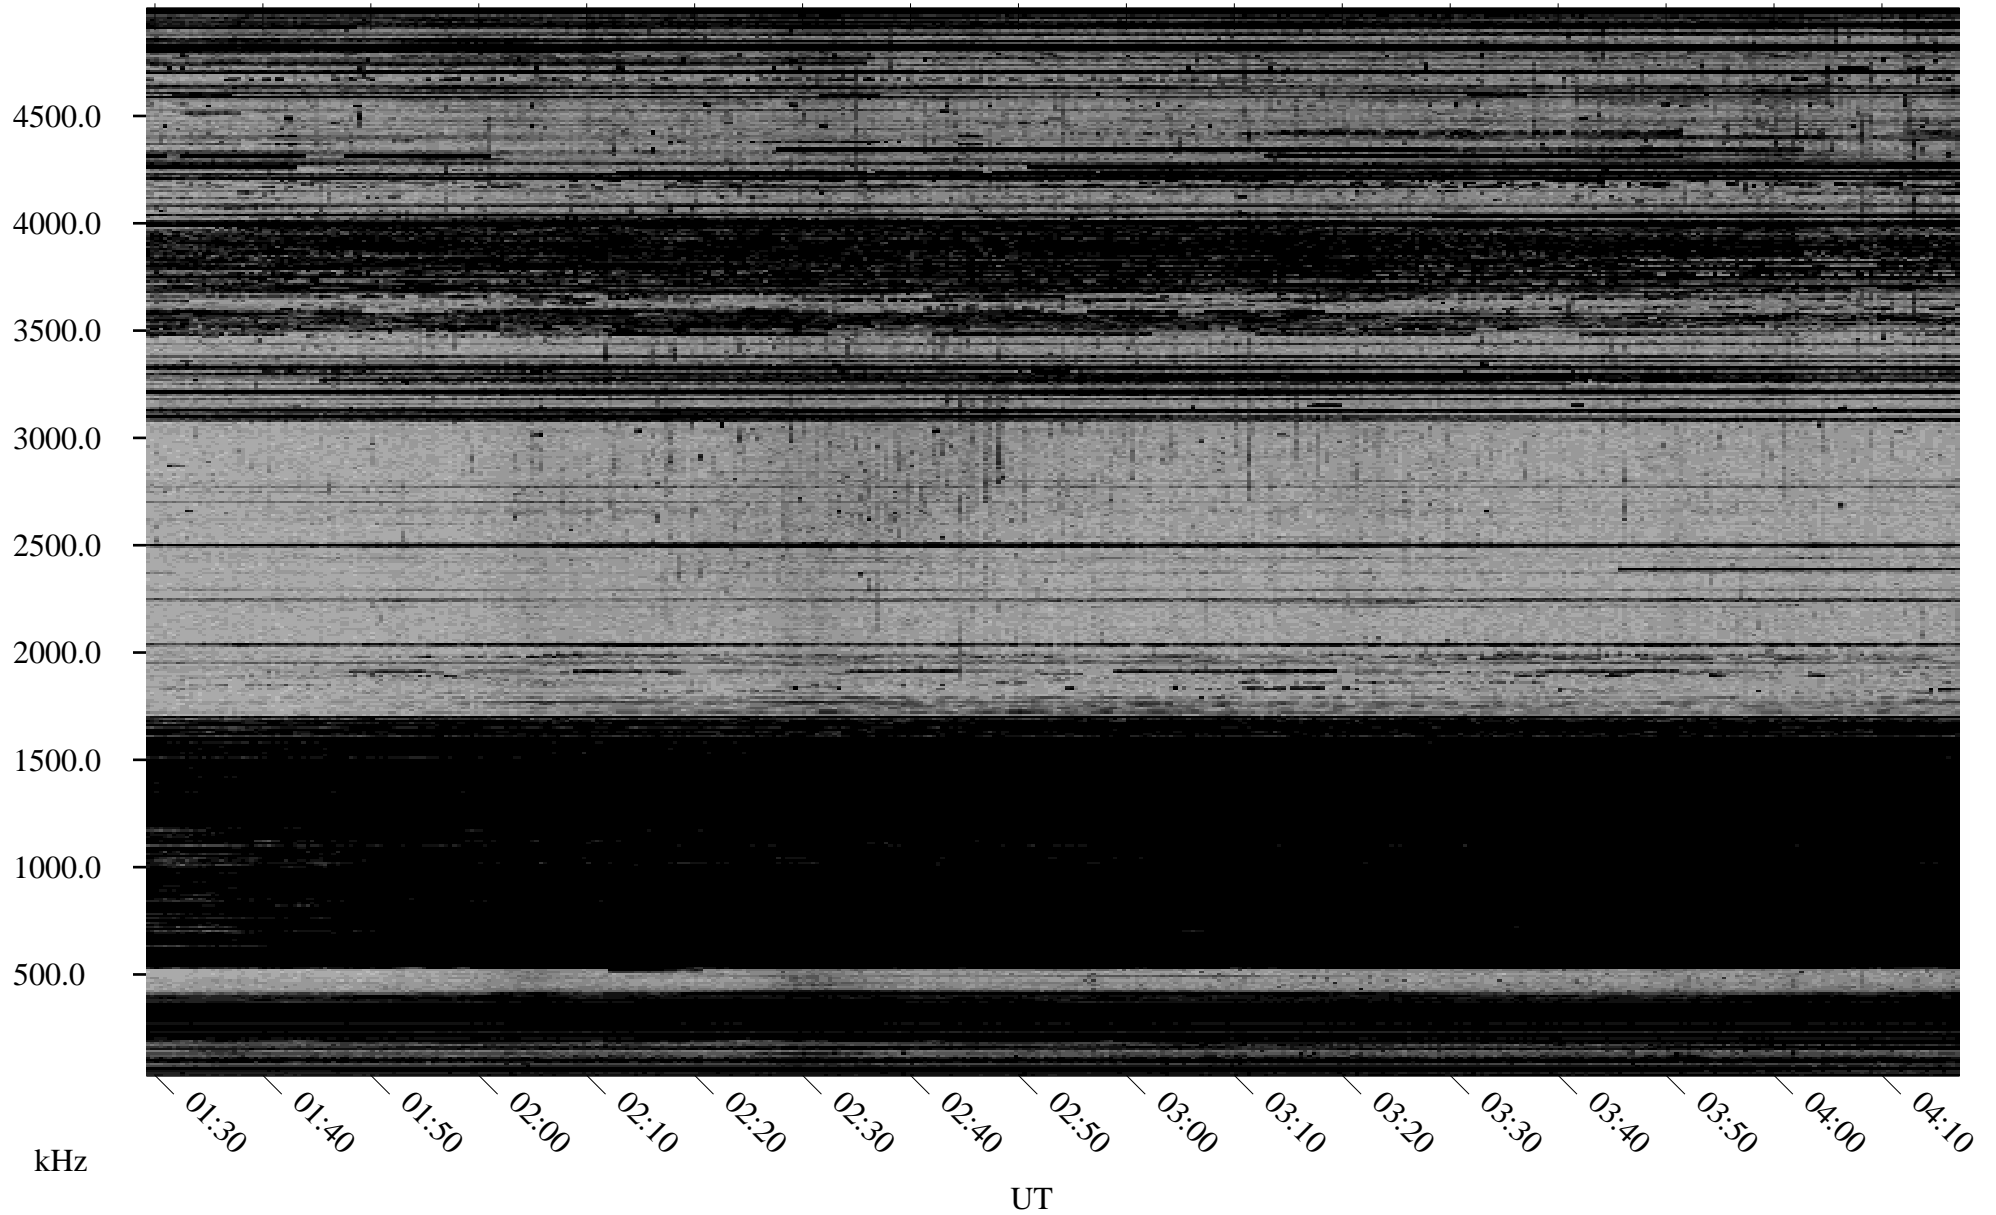

01/01/2001 Churchill, MTB

Linear Scale Black = 161 White = 15

ch010011.r00m max_12

Page 1

01/01/2001 Churchill, MTB

Linear Scale Black = 161 White = 15

ch010011.r00m max_12

Page 2

01/02/2001 Churchill, MTB

Linear Scale Black = 161 White = 15

ch010011.r00m max_12

Page 3

01/02/2001 Churchill, MTB

Linear Scale Black = 161 White = 15

ch010011.r00m max_12

Page 4

01/02/2001 Churchill, MTB

Linear Scale Black = 161 White = 15

ch010011.r00m max_12

Page 5

01/02/2001 Churchill, MTB

Linear Scale Black = 161 White = 15

ch010011.r00m max_12

Page 6

01/02/2001 Churchill, MTB

Linear Scale Black = 161 White = 15

ch010011.r00m max_12

Page 7

01/02/2001 Churchill, MTB

Linear Scale Black = 161 White = 15

ch010011.r00m max_12