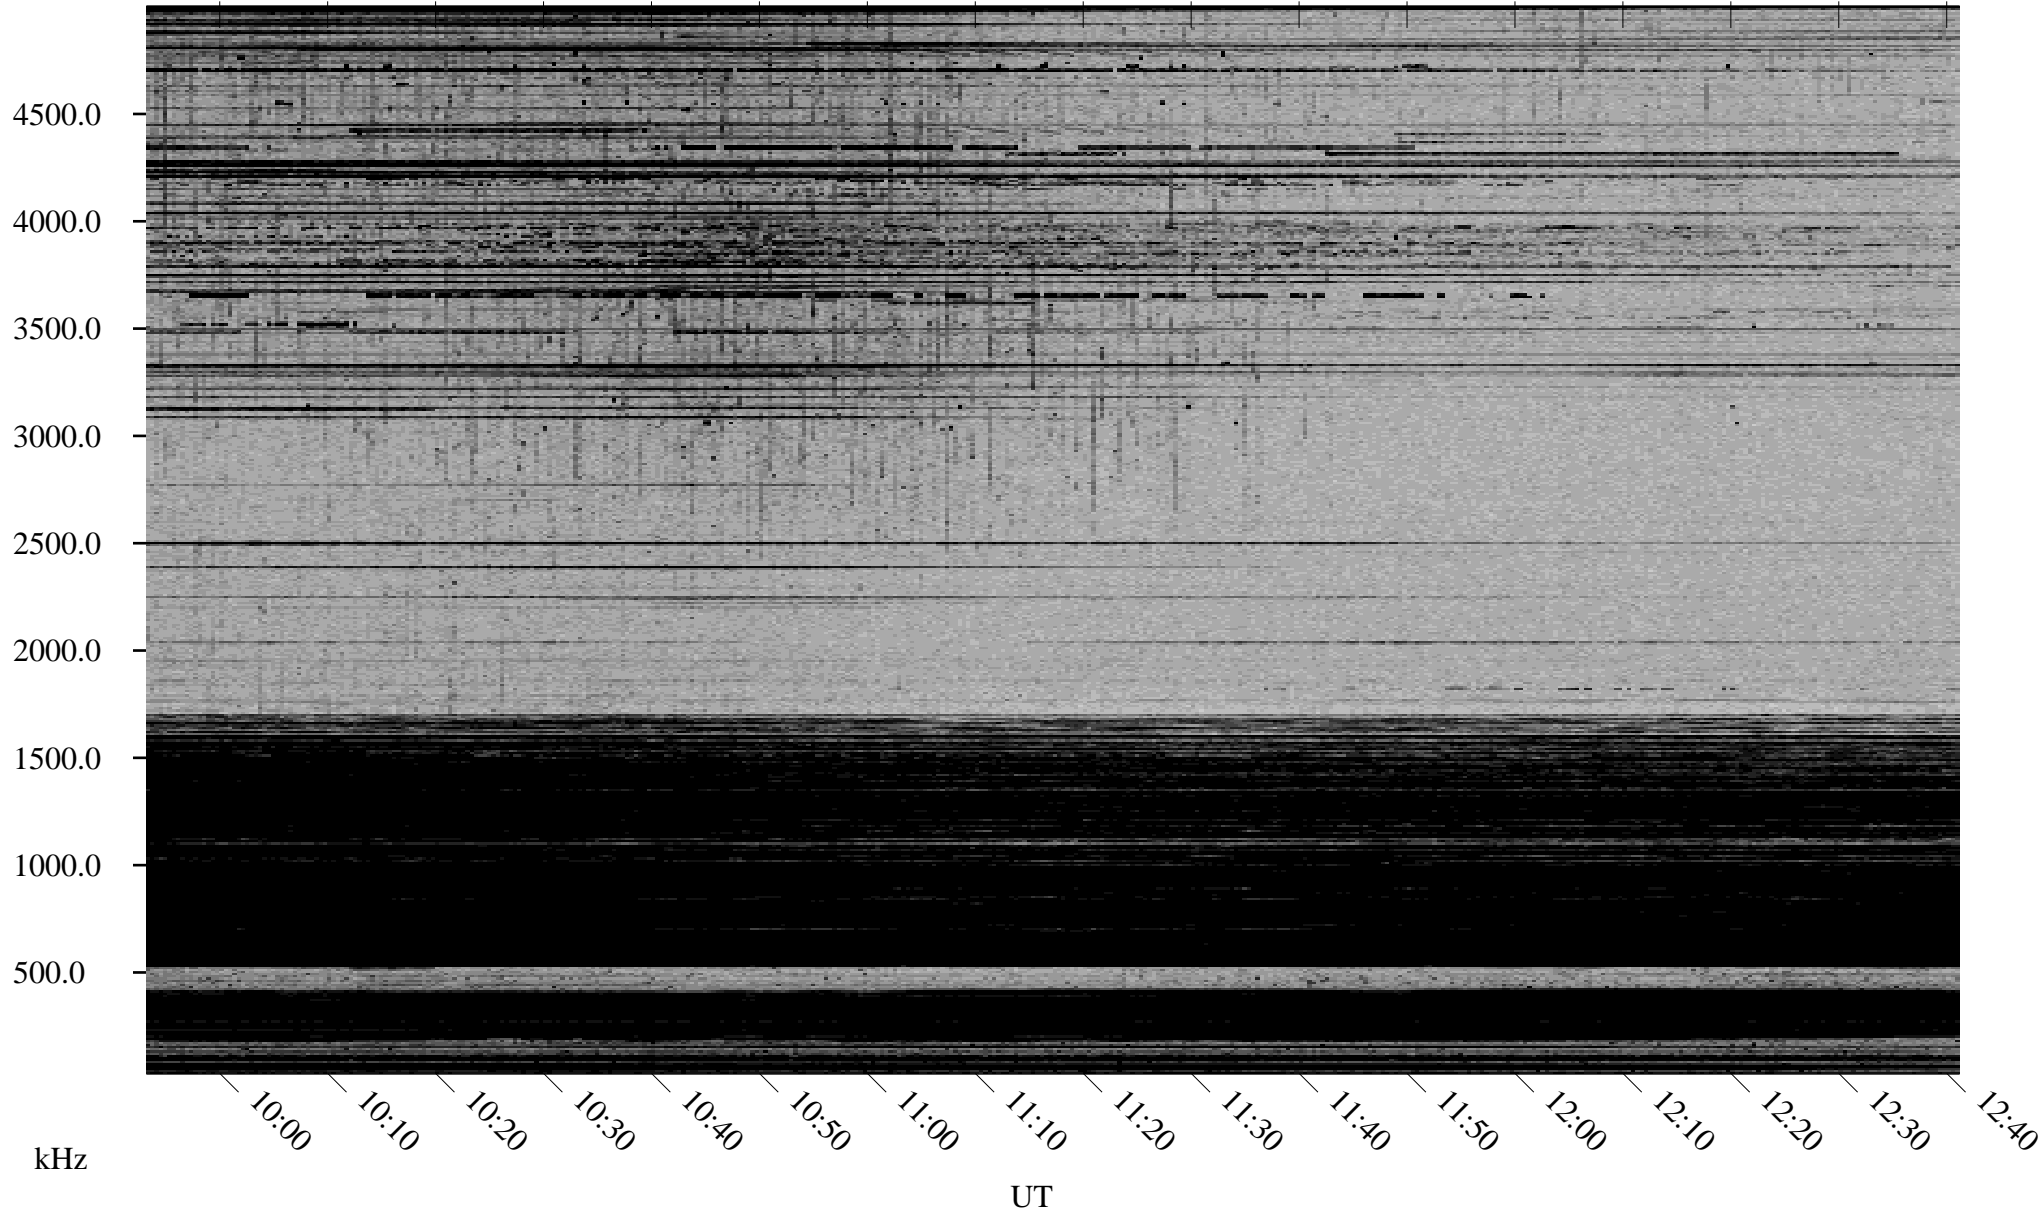

01/01/2001 Churchill, MTB

Linear Scale Black = 161 White = 15

ch010011.r00m max_12

Page 1

01/01/2001 Churchill, MTB

Linear Scale Black = 161 White = 15

ch010011.r00m max_12

Page 2

01/02/2001 Churchill, MTB

Linear Scale Black = 161 White = 15

ch010011.r00m max_12

Page 3

01/02/2001 Churchill, MTB

Linear Scale Black = 161 White = 15

ch010011.r00m max_12

Page 4

01/02/2001 Churchill, MTB

Linear Scale Black = 161 White = 15

ch010011.r00m max_12

Page 5

01/02/2001 Churchill, MTB

Linear Scale Black = 161 White = 15

ch010011.r00m max_12

Page 6

01/02/2001 Churchill, MTB

Linear Scale Black = 161 White = 15

ch010011.r00m max_12

Page 7

01/02/2001 Churchill, MTB

Linear Scale Black = 161 White = 15

ch010011.r00m max_12