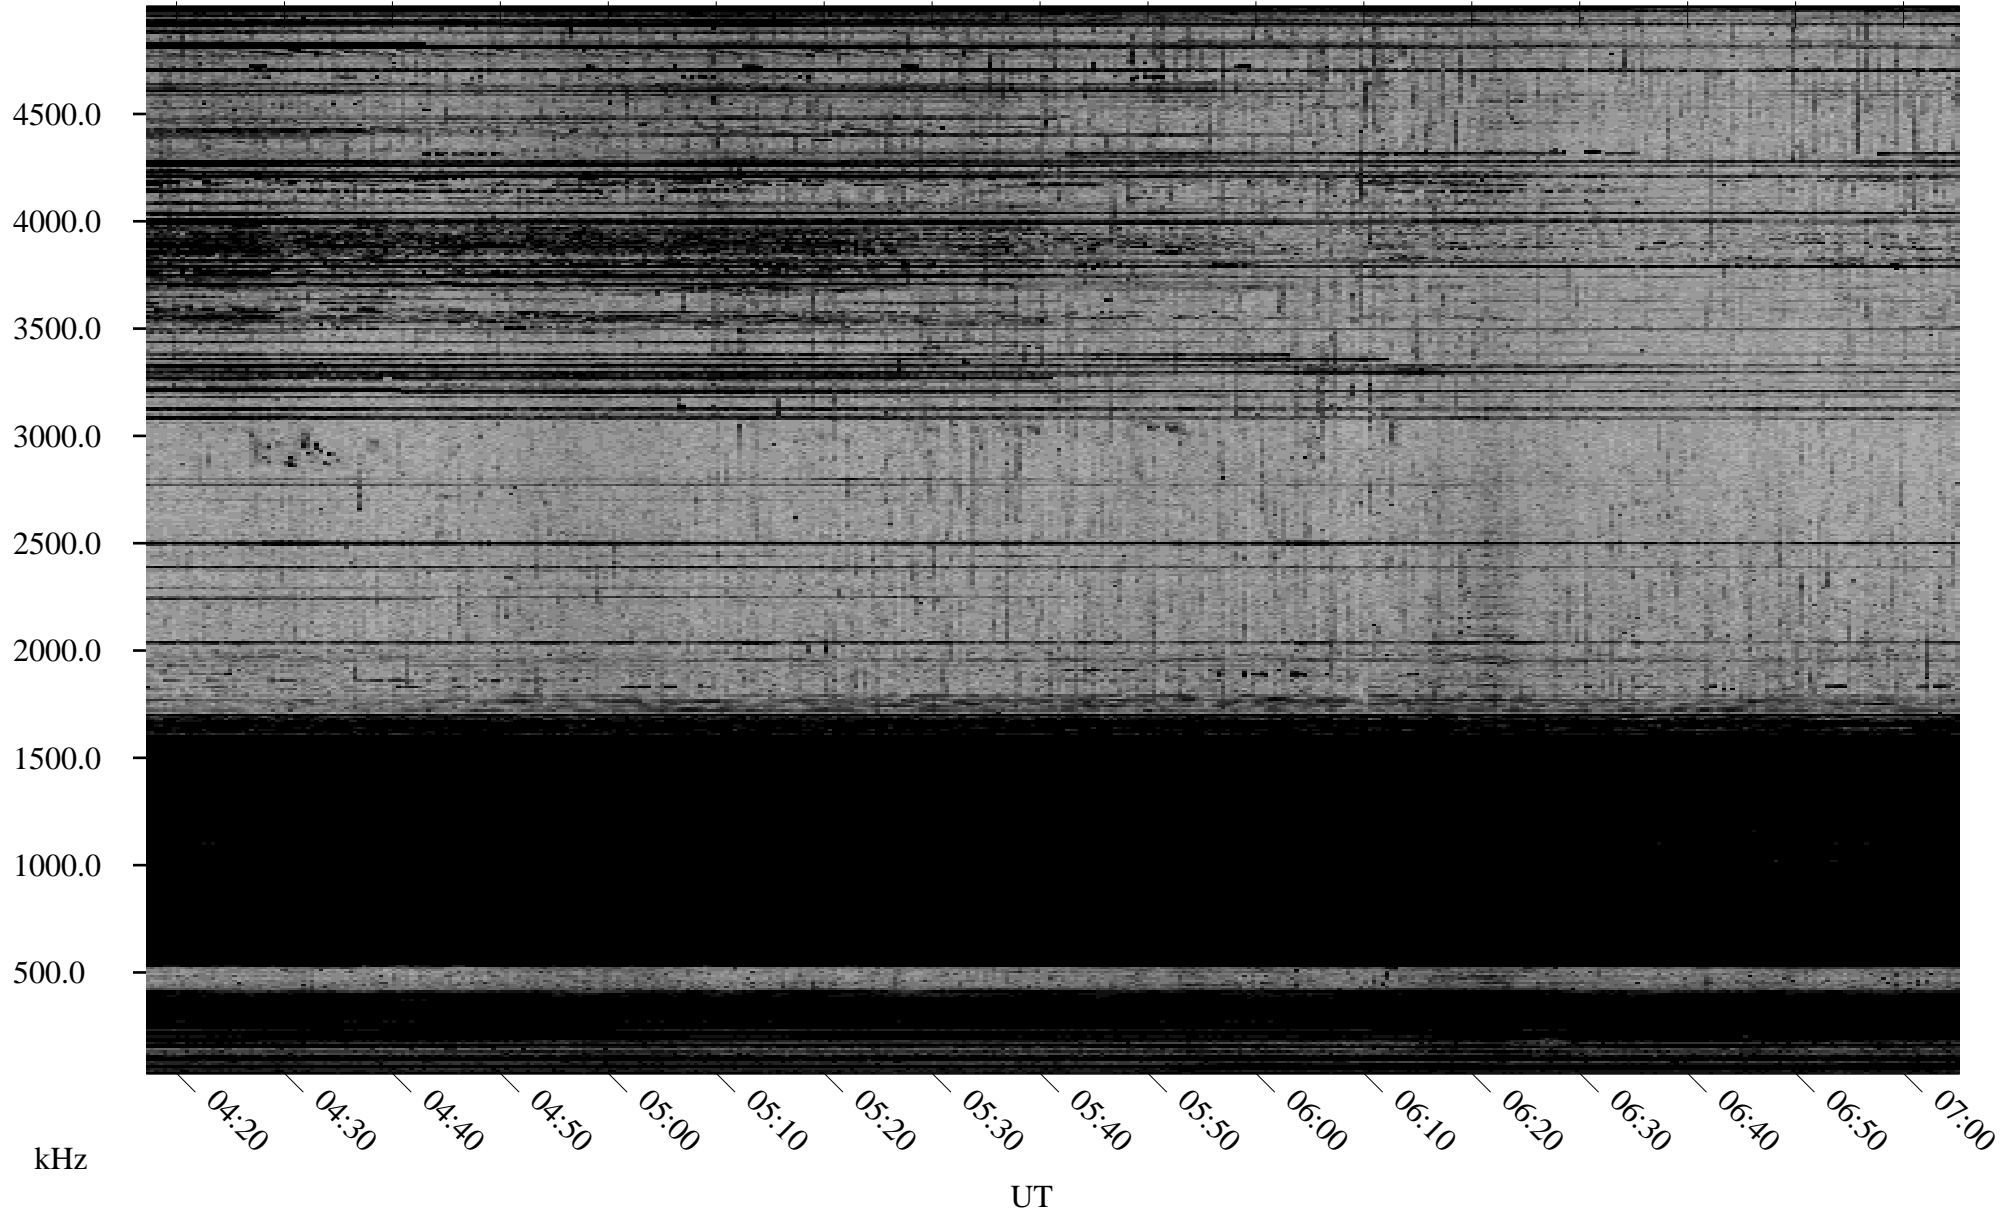

01/01/2001 Churchill, MTB

Linear Scale Black = 161 White = 15

ch010011.r00m max_12

Page 1

01/01/2001 Churchill, MTB

Linear Scale Black = 161 White = 15

ch010011.r00m max_12

Page 2

01/02/2001 Churchill, MTB

Linear Scale Black = 161 White = 15

ch010011.r00m max_12

Page 3

01/02/2001 Churchill, MTB

Linear Scale Black = 161 White = 15

ch010011.r00m max_12

Page 4

01/02/2001 Churchill, MTB

Linear Scale Black = 161 White = 15

ch010011.r00m max_12

Page 5

01/02/2001 Churchill, MTB

Linear Scale Black = 161 White = 15

ch010011.r00m max_12

Page 6

01/02/2001 Churchill, MTB

Linear Scale Black = 161 White = 15

ch010011.r00m max_12

Page 7

01/02/2001 Churchill, MTB

Linear Scale Black = 161 White = 15

ch010011.r00m max_12