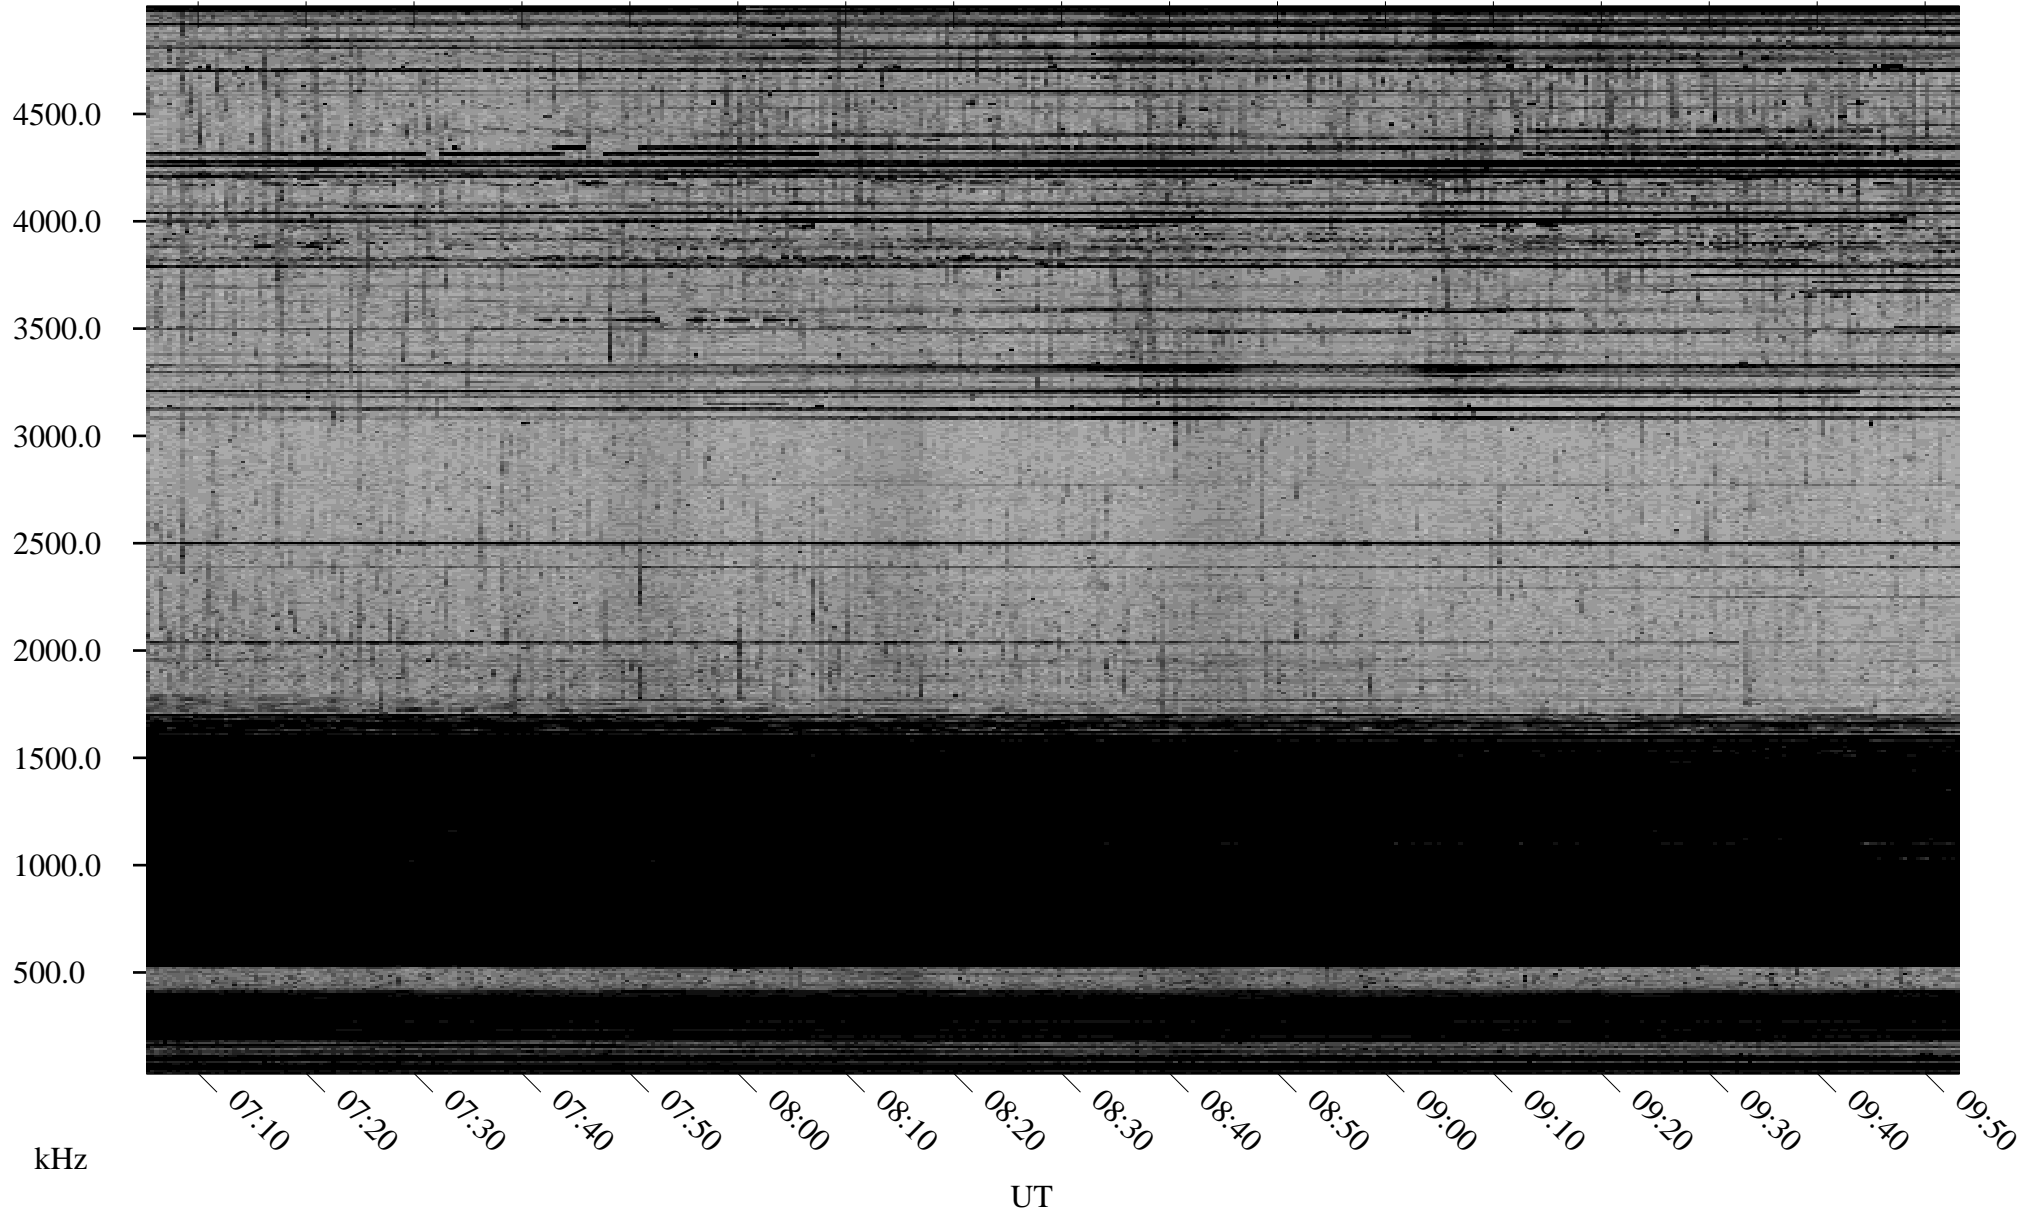

01/01/2001 Churchill, MTB

Linear Scale Black = 161 White = 15

ch010011.r00m max_12

Page 1

01/01/2001 Churchill, MTB

Linear Scale Black = 161 White = 15

ch010011.r00m max_12

Page 2

01/02/2001 Churchill, MTB

Linear Scale Black = 161 White = 15

ch010011.r00m max_12

Page 3

01/02/2001 Churchill, MTB

Linear Scale Black = 161 White = 15

ch010011.r00m max_12

Page 4

01/02/2001 Churchill, MTB

Linear Scale Black = 161 White = 15

ch010011.r00m max_12

Page 5

01/02/2001 Churchill, MTB

Linear Scale Black = 161 White = 15

ch010011.r00m max_12

Page 6

01/02/2001 Churchill, MTB

Linear Scale Black = 161 White = 15

ch010011.r00m max_12

Page 7

01/02/2001 Churchill, MTB

Linear Scale Black = 161 White = 15

ch010011.r00m max_12