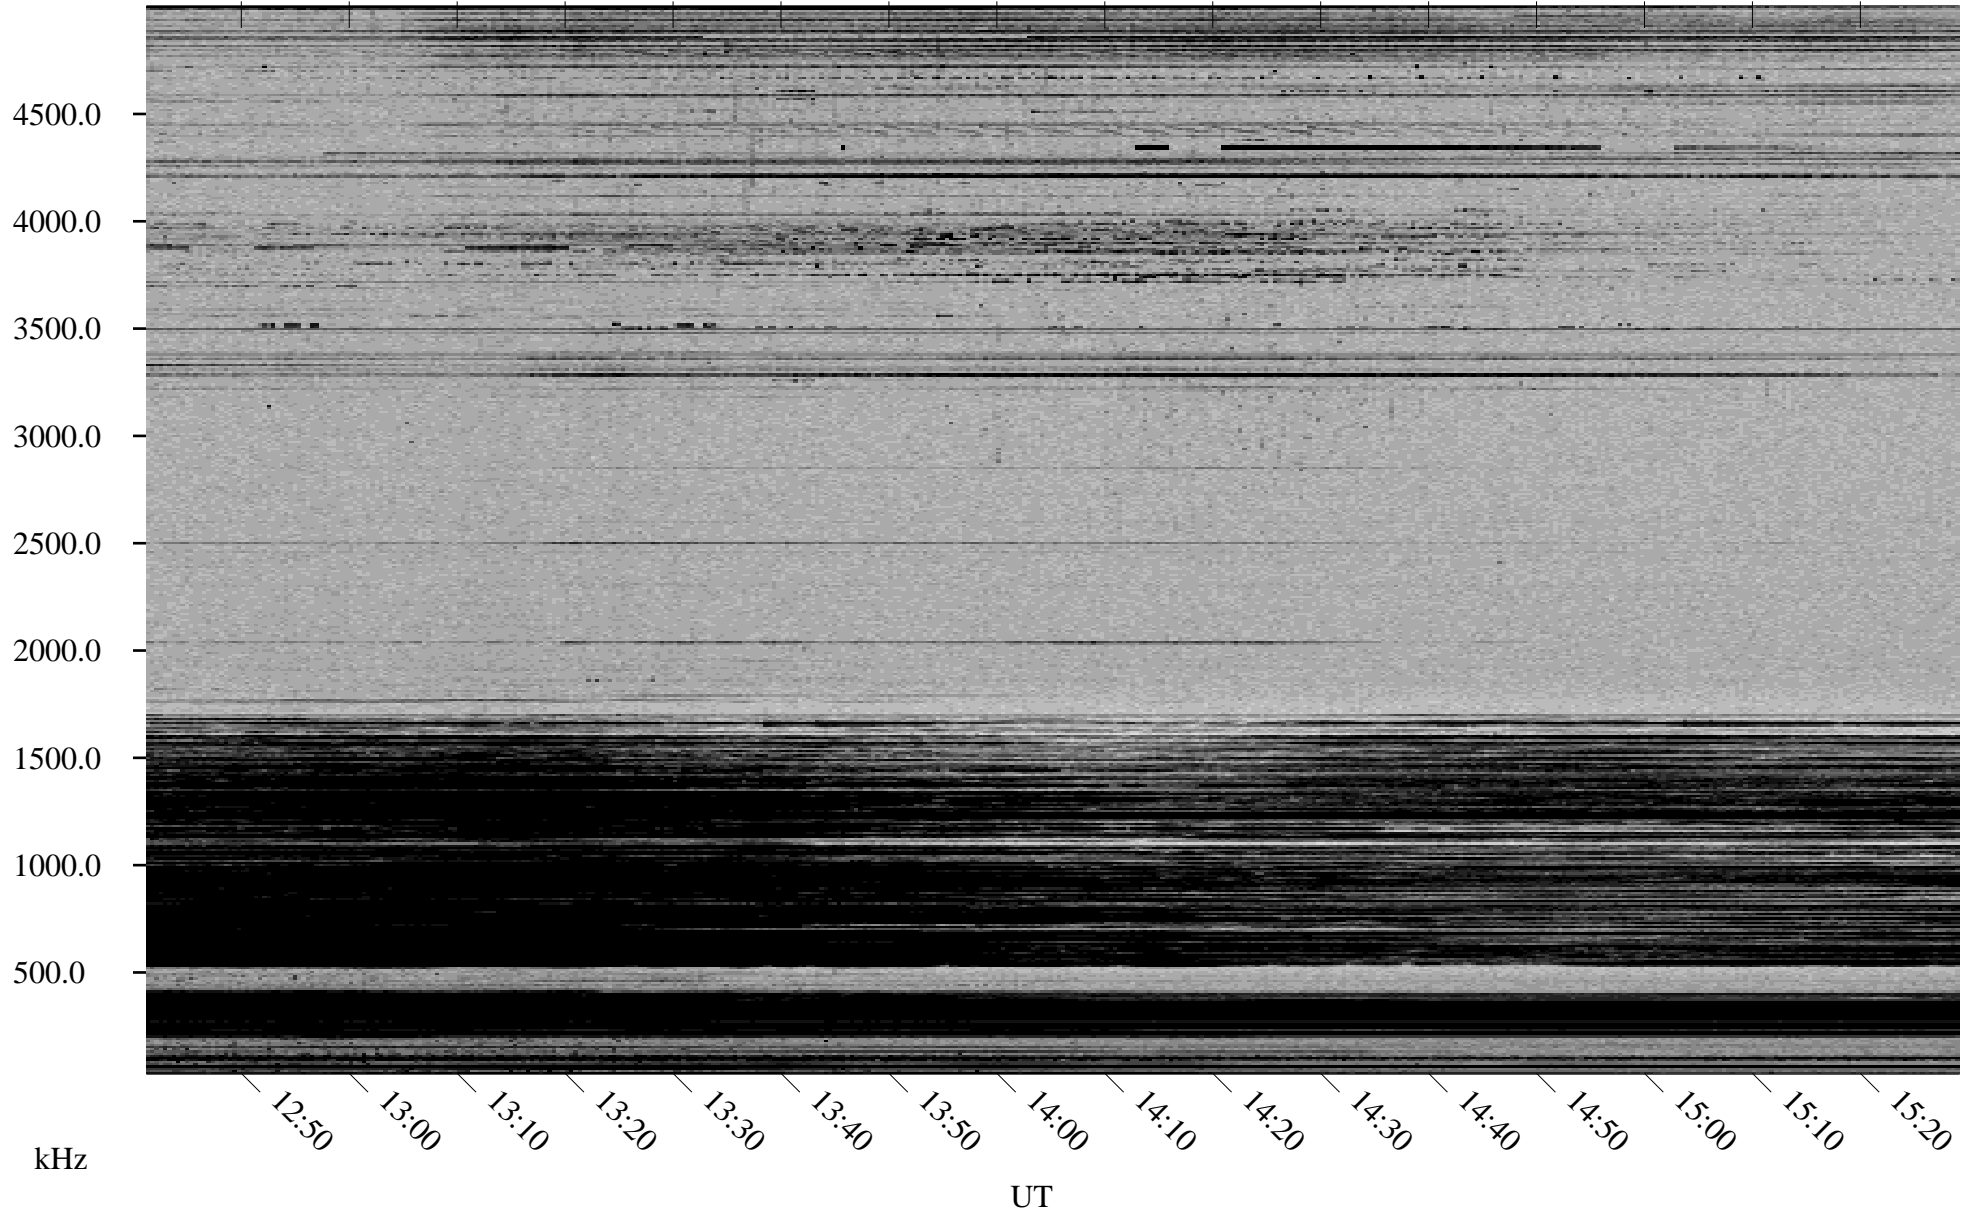

01/01/2001 Churchill, MTB

Linear Scale Black = 161 White = 15

ch010011.r00m max_12

Page 1

01/01/2001 Churchill, MTB

Linear Scale Black = 161 White = 15

ch010011.r00m max_12

Page 2

01/02/2001 Churchill, MTB

Linear Scale Black = 161 White = 15

ch010011.r00m max_12

Page 3

01/02/2001 Churchill, MTB

Linear Scale Black = 161 White = 15

ch010011.r00m max_12

Page 4

01/02/2001 Churchill, MTB

Linear Scale Black = 161 White = 15

ch010011.r00m max_12

Page 5

01/02/2001 Churchill, MTB

Linear Scale Black = 161 White = 15

ch010011.r00m max_12

Page 6

01/02/2001 Churchill, MTB

Linear Scale Black = 161 White = 15

ch010011.r00m max_12

Page 7

01/02/2001 Churchill, MTB

Linear Scale Black = 161 White = 15

ch010011.r00m max_12