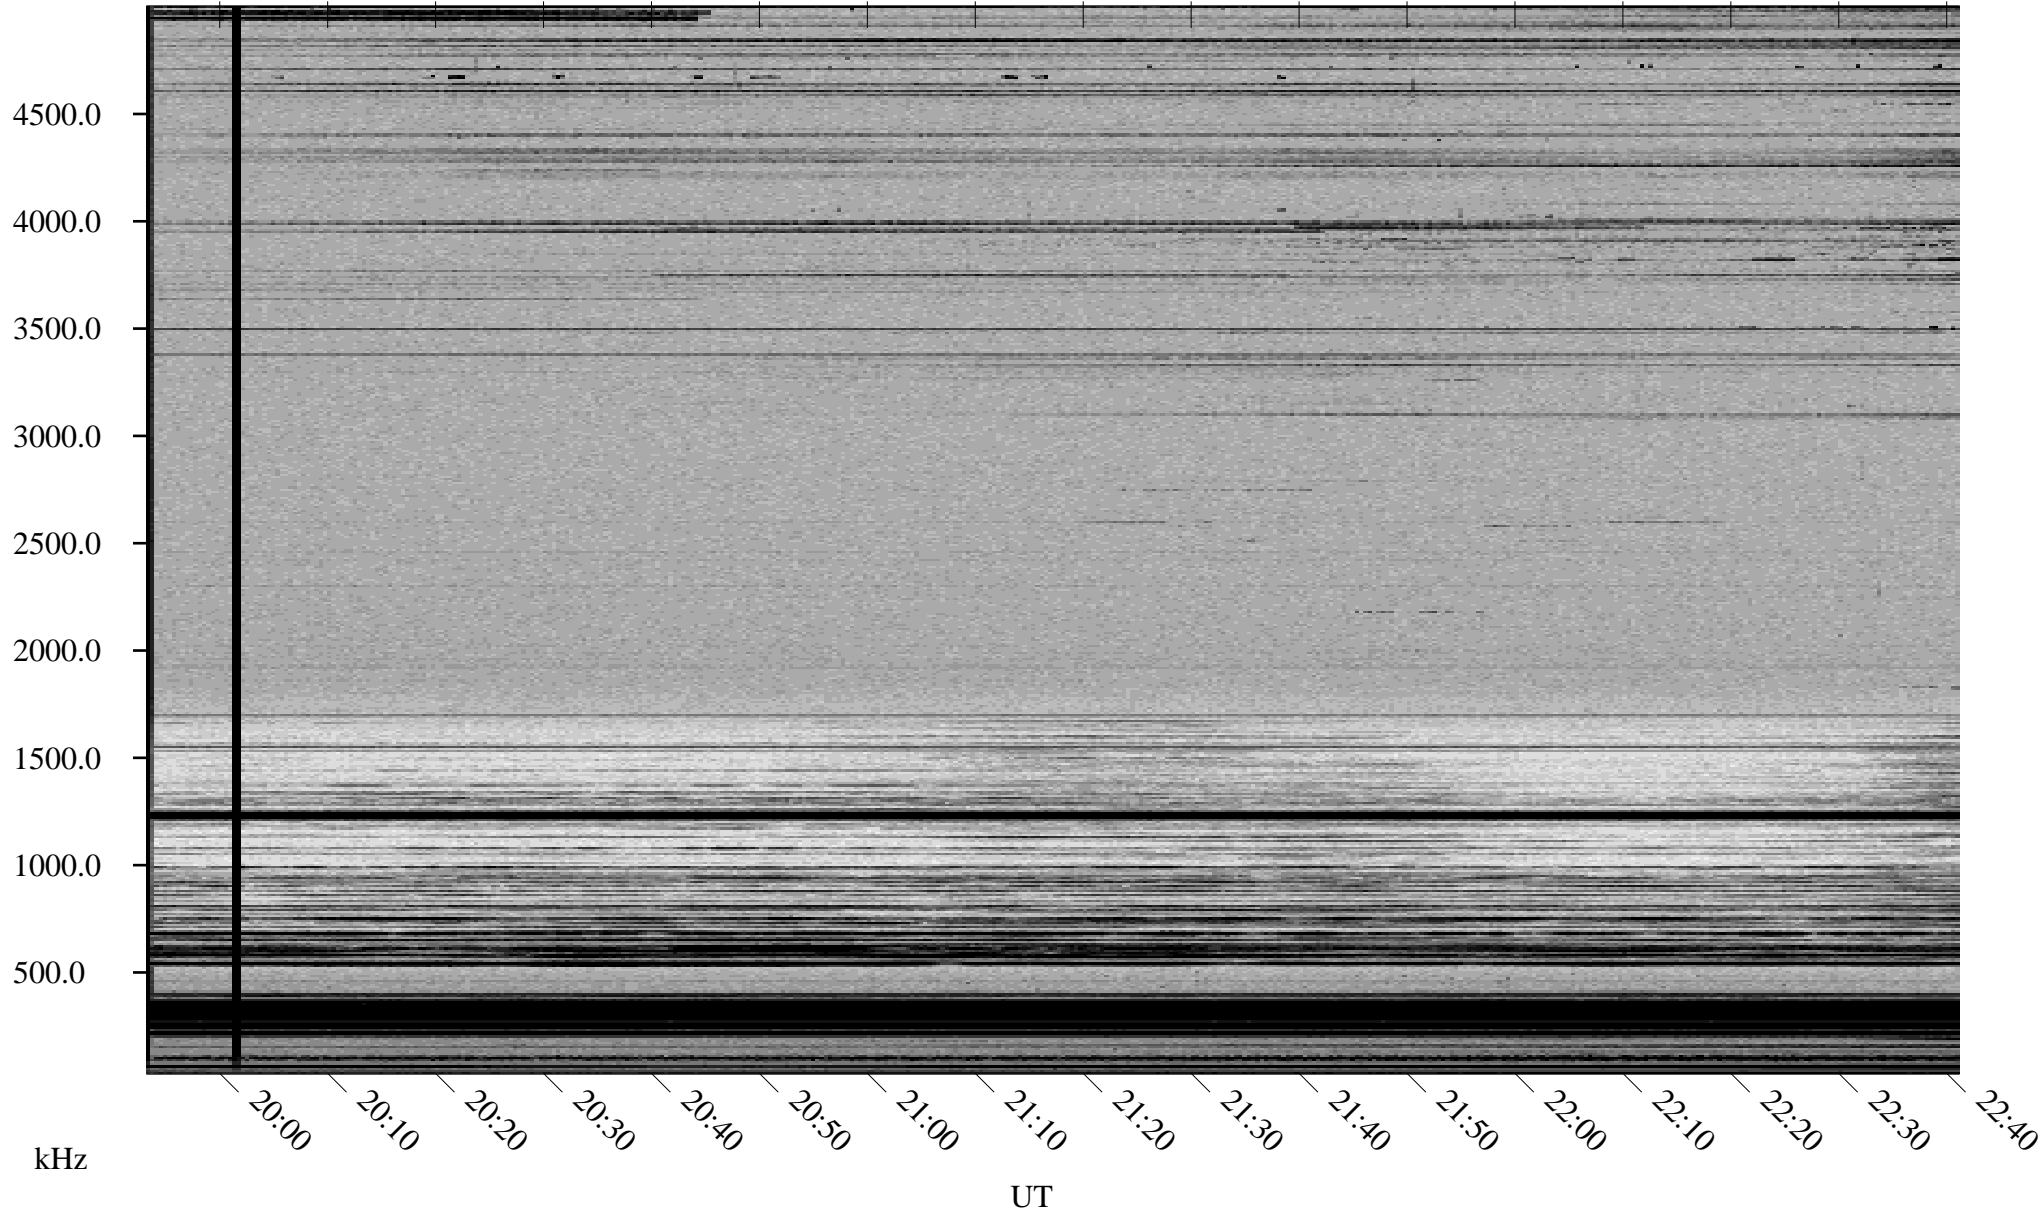

01/01/2001 Churchill, MTB

Linear Scale Black = 161 White = 15

ch010011.r00m max_12

Page 1

01/01/2001 Churchill, MTB

Linear Scale Black = 161 White = 15

ch010011.r00m max_12

Page 2

01/02/2001 Churchill, MTB

Linear Scale Black = 161 White = 15

ch010011.r00m max_12

Page 3

01/02/2001 Churchill, MTB

Linear Scale Black = 161 White = 15

ch010011.r00m max_12

Page 4

01/02/2001 Churchill, MTB

Linear Scale Black = 161 White = 15

ch010011.r00m max_12

Page 5

01/02/2001 Churchill, MTB

Linear Scale Black = 161 White = 15

ch010011.r00m max_12

Page 6

01/02/2001 Churchill, MTB

Linear Scale Black = 161 White = 15

ch010011.r00m max_12

Page 7

01/02/2001 Churchill, MTB

Linear Scale Black = 161 White = 15

ch010011.r00m max_12