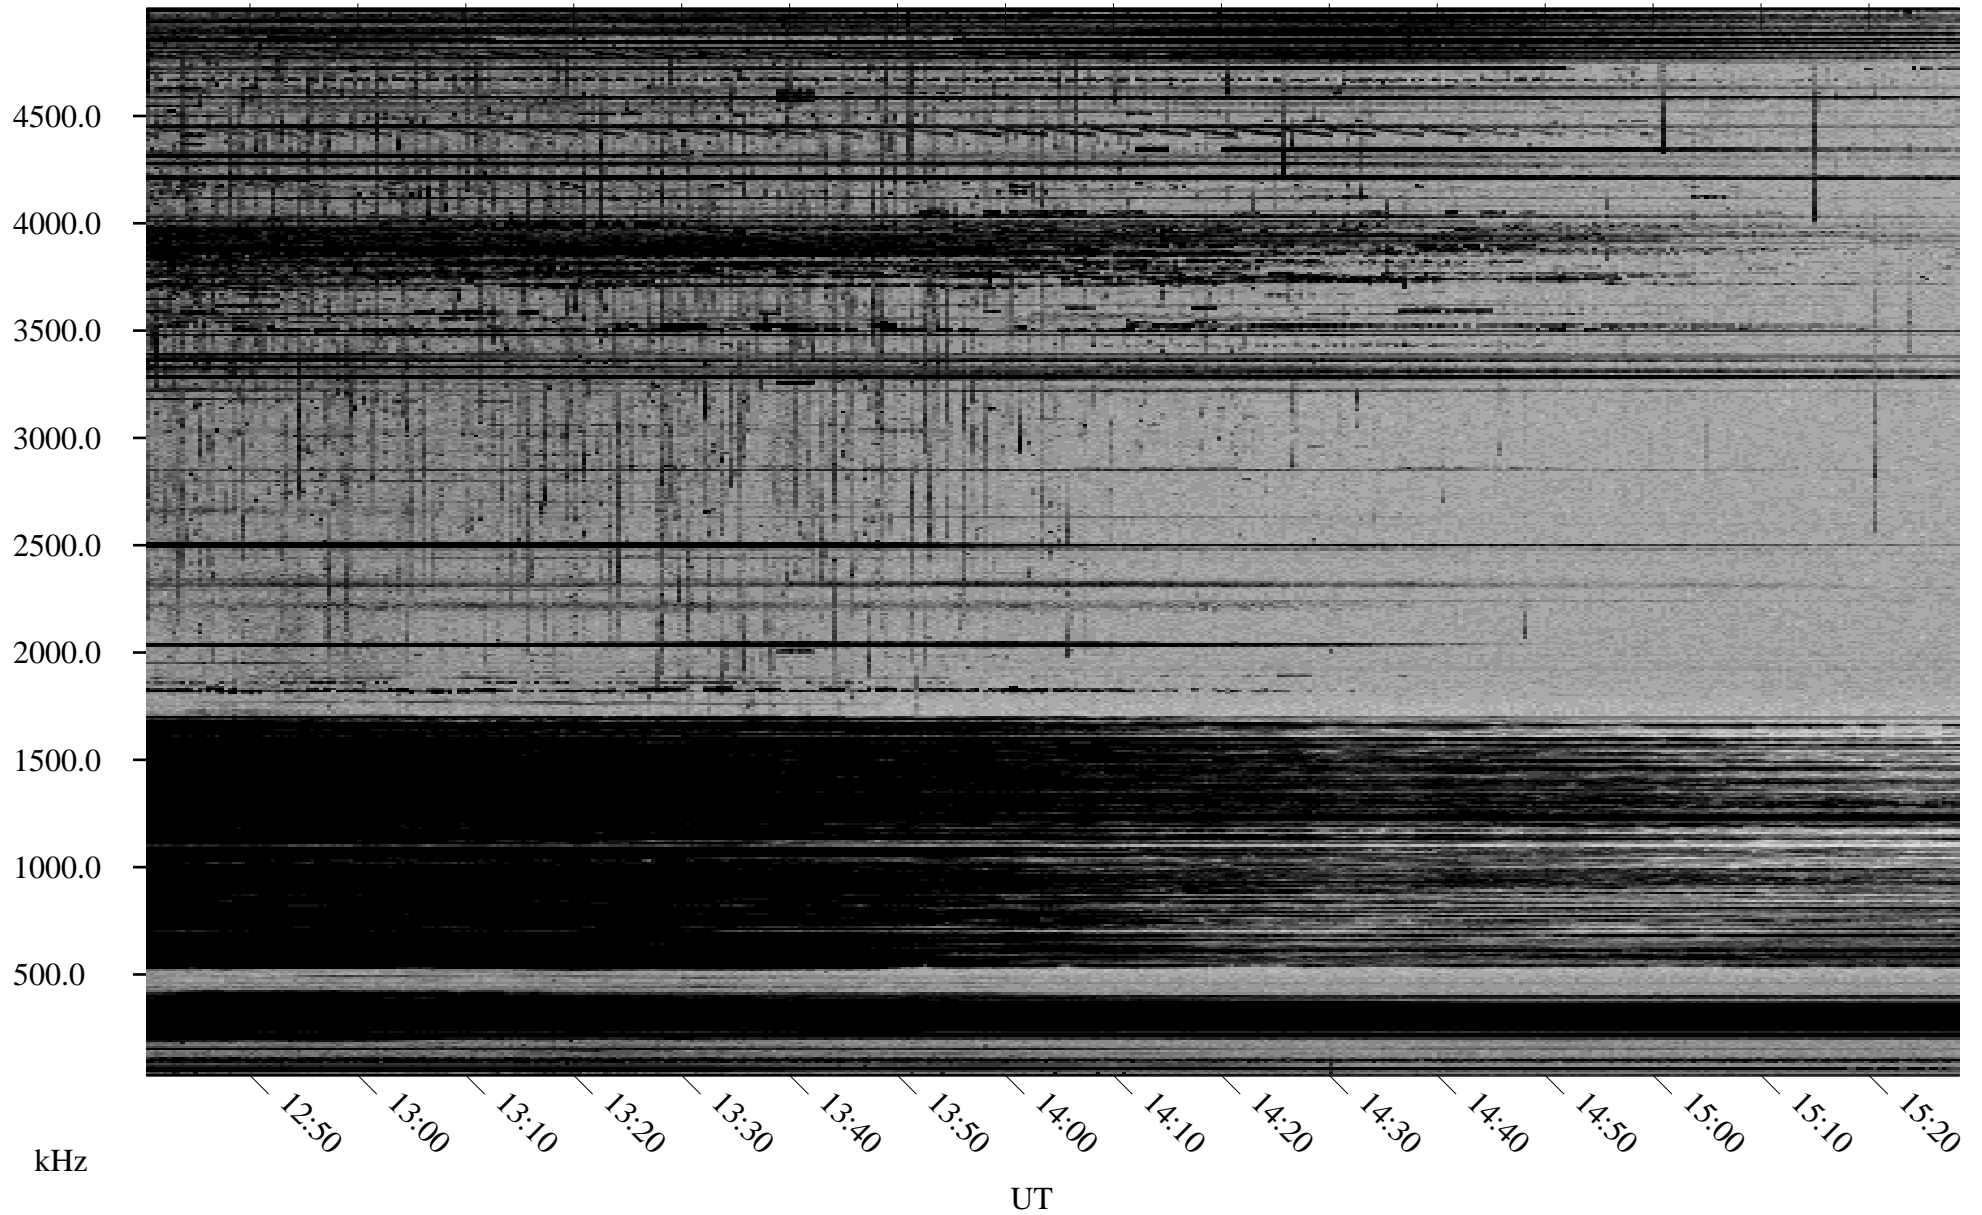

01/07/2001 Churchill, MTB

Linear Scale Black = 161 White = 15

ch01007l.r00m max_12

Page 1

01/07/2001 Churchill, MTB

Linear Scale Black = 161 White = 15

ch01007l.r00m max_12

Page 2

01/08/2001 Churchill, MTB

Linear Scale Black = 161 White = 15

ch01007l.r00m max_12

Page 3

01/08/2001 Churchill, MTB

Linear Scale Black = 161 White = 15

ch01007l.r00m max_12

Page 4

01/08/2001 Churchill, MTB

Linear Scale Black = 161 White = 15

ch01007l.r00m max_12

Page 5

01/08/2001 Churchill, MTB

Linear Scale Black = 161 White = 15

ch01007l.r00m max_12

Page 6

01/08/2001 Churchill, MTB

Linear Scale Black = 161 White = 15

ch01007l.r00m max_12

Page 7

01/08/2001 Churchill, MTB

Linear Scale Black = 161 White = 15

ch01007l.r00m max_12

Page 8