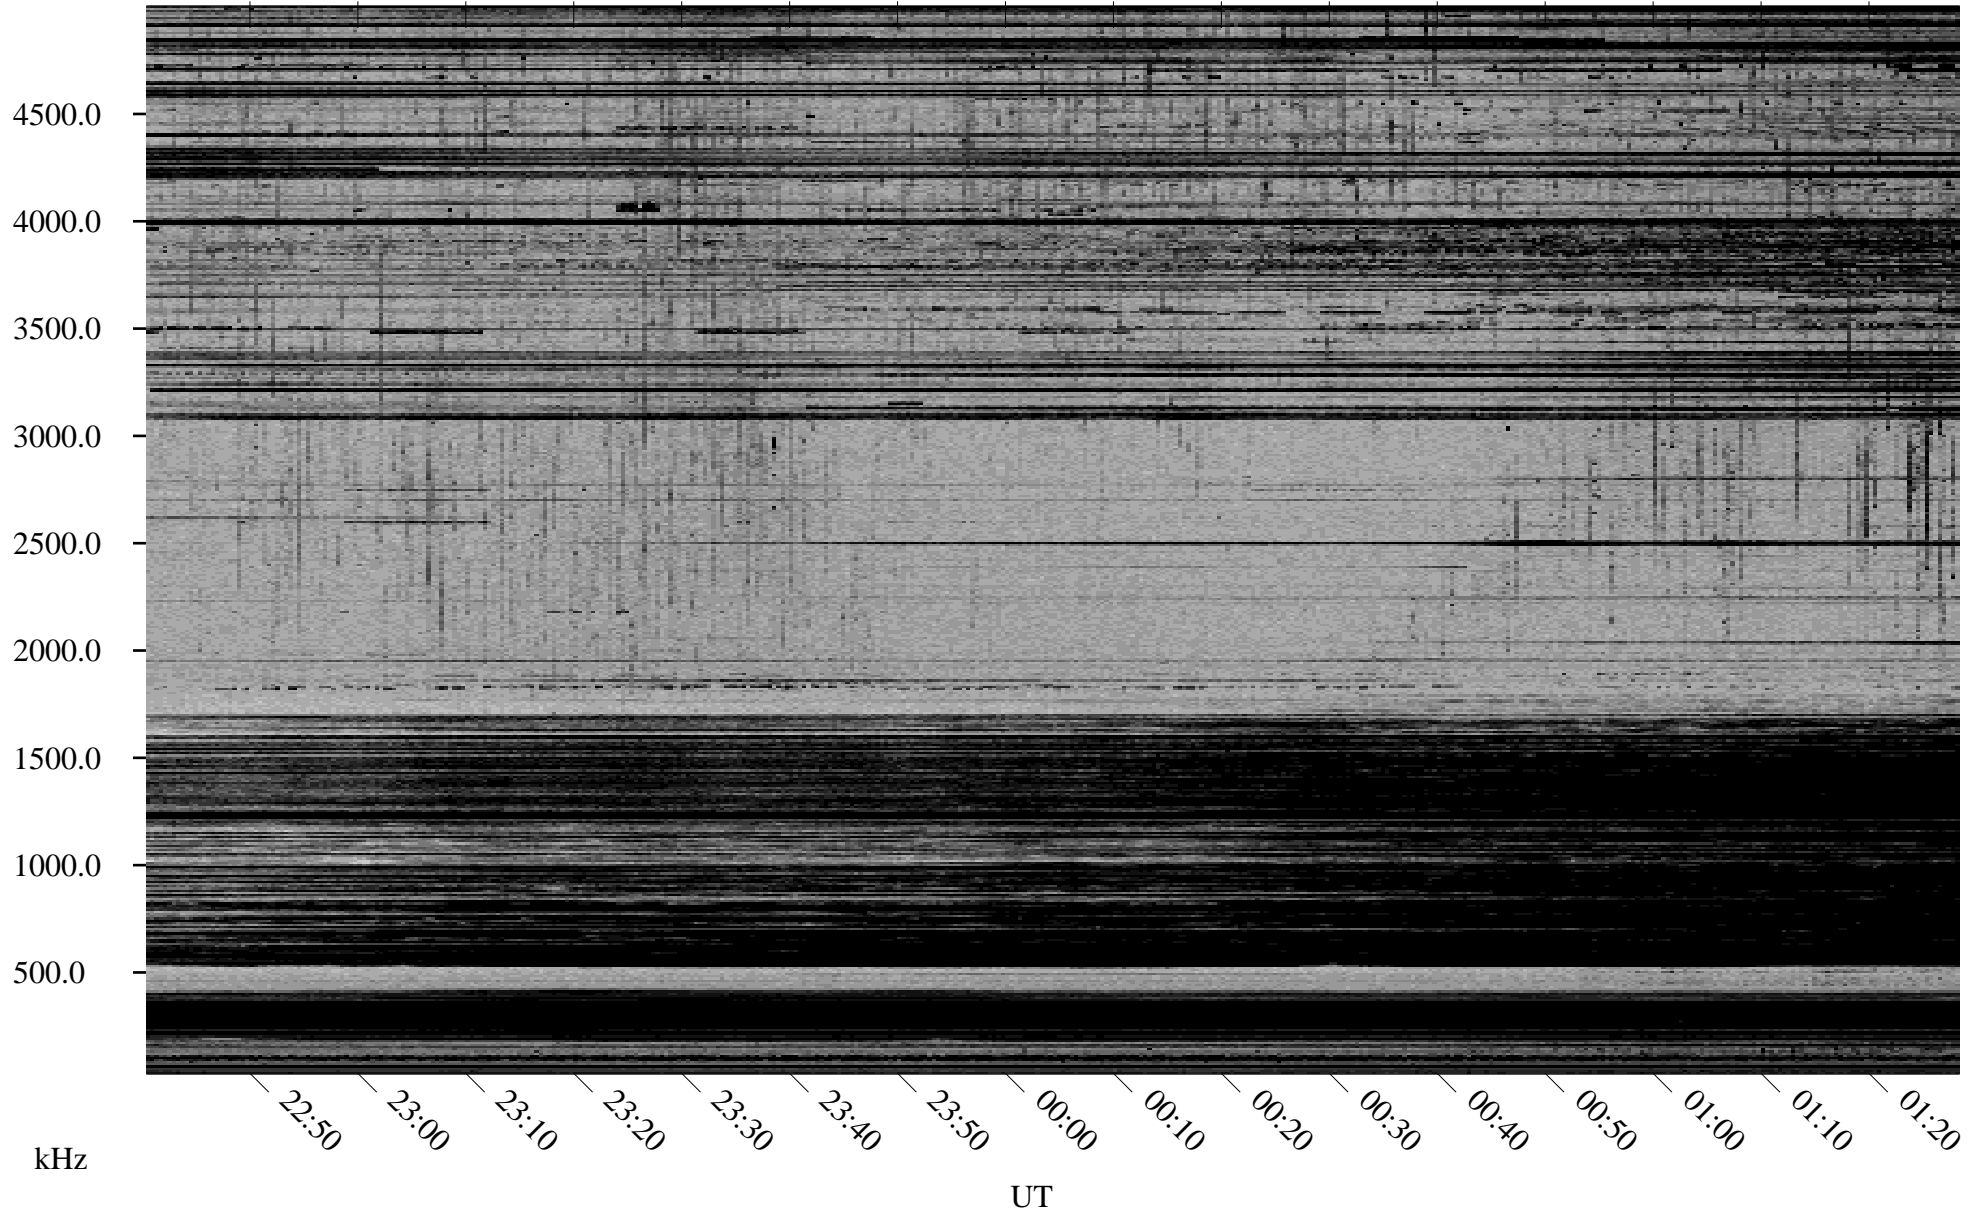

01/07/2001 Churchill, MTB

Linear Scale Black = 161 White = 15

ch01007l.r00m max_12

Page 1

01/07/2001 Churchill, MTB

Linear Scale Black = 161 White = 15

ch01007l.r00m max_12

Page 2

01/08/2001 Churchill, MTB

Linear Scale Black = 161 White = 15

ch01007l.r00m max_12

Page 3

01/08/2001 Churchill, MTB

Linear Scale Black = 161 White = 15

ch01007l.r00m max_12

Page 4

01/08/2001 Churchill, MTB

Linear Scale Black = 161 White = 15

ch01007l.r00m max_12

Page 5

01/08/2001 Churchill, MTB

Linear Scale Black = 161 White = 15

ch01007l.r00m max_12

Page 6

01/08/2001 Churchill, MTB

Linear Scale Black = 161 White = 15

ch01007l.r00m max_12

Page 7

01/08/2001 Churchill, MTB

Linear Scale Black = 161 White = 15

ch01007l.r00m max_12

Page 8