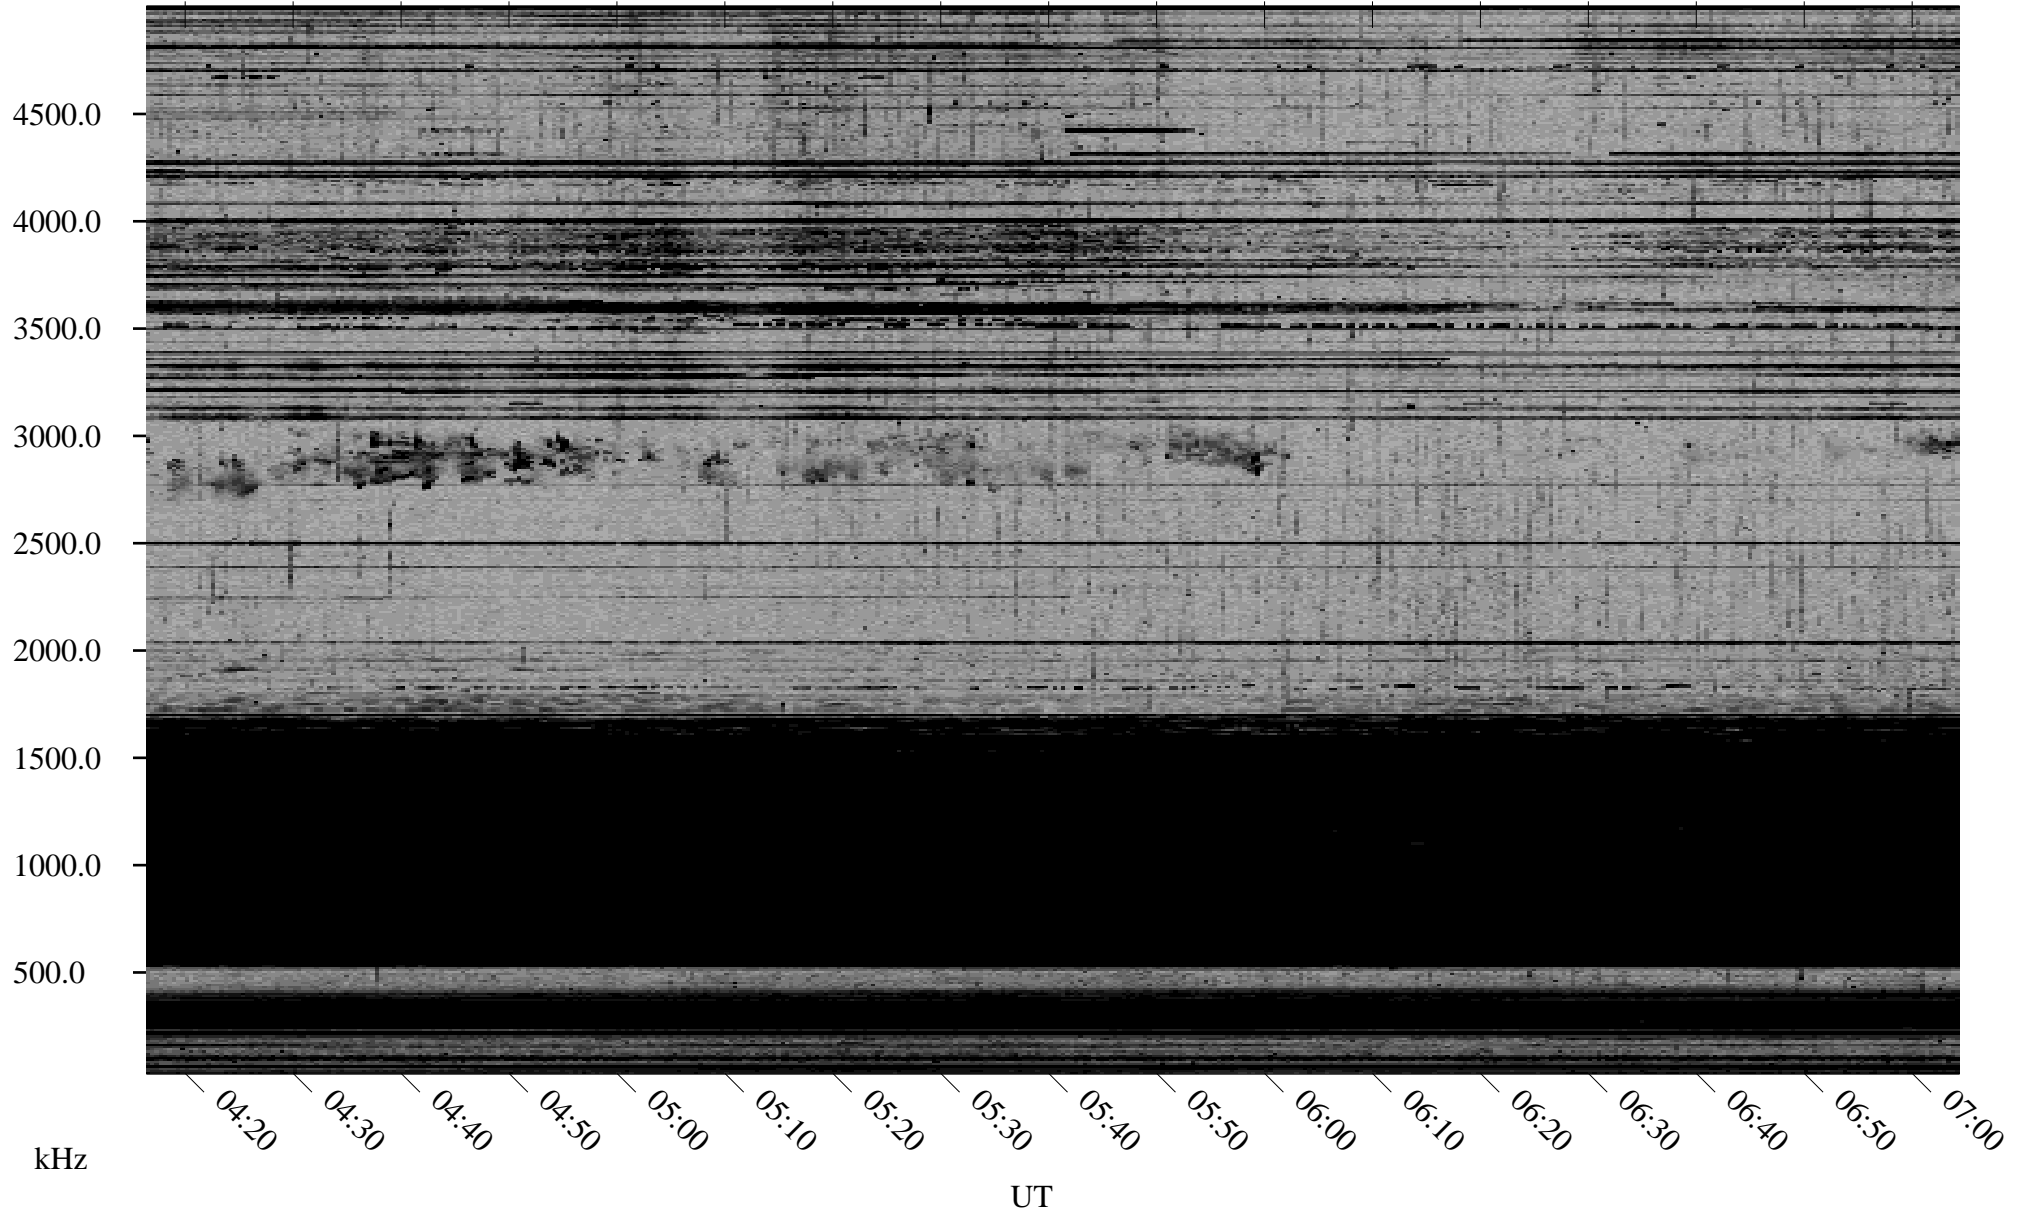

01/07/2001 Churchill, MTB

Linear Scale Black = 161 White = 15

ch01007l.r00m max_12

Page 1

01/07/2001 Churchill, MTB

Linear Scale Black = 161 White = 15

ch01007l.r00m max_12

Page 2

01/08/2001 Churchill, MTB

Linear Scale Black = 161 White = 15

ch01007l.r00m max_12

Page 3

01/08/2001 Churchill, MTB

Linear Scale Black = 161 White = 15

ch01007l.r00m max_12

Page 4

01/08/2001 Churchill, MTB

Linear Scale Black = 161 White = 15

ch01007l.r00m max_12

Page 5

01/08/2001 Churchill, MTB

Linear Scale Black = 161 White = 15

ch01007l.r00m max_12

Page 6

01/08/2001 Churchill, MTB

Linear Scale Black = 161 White = 15

ch01007l.r00m max_12

Page 7

01/08/2001 Churchill, MTB

Linear Scale Black = 161 White = 15

ch01007l.r00m max_12

Page 8