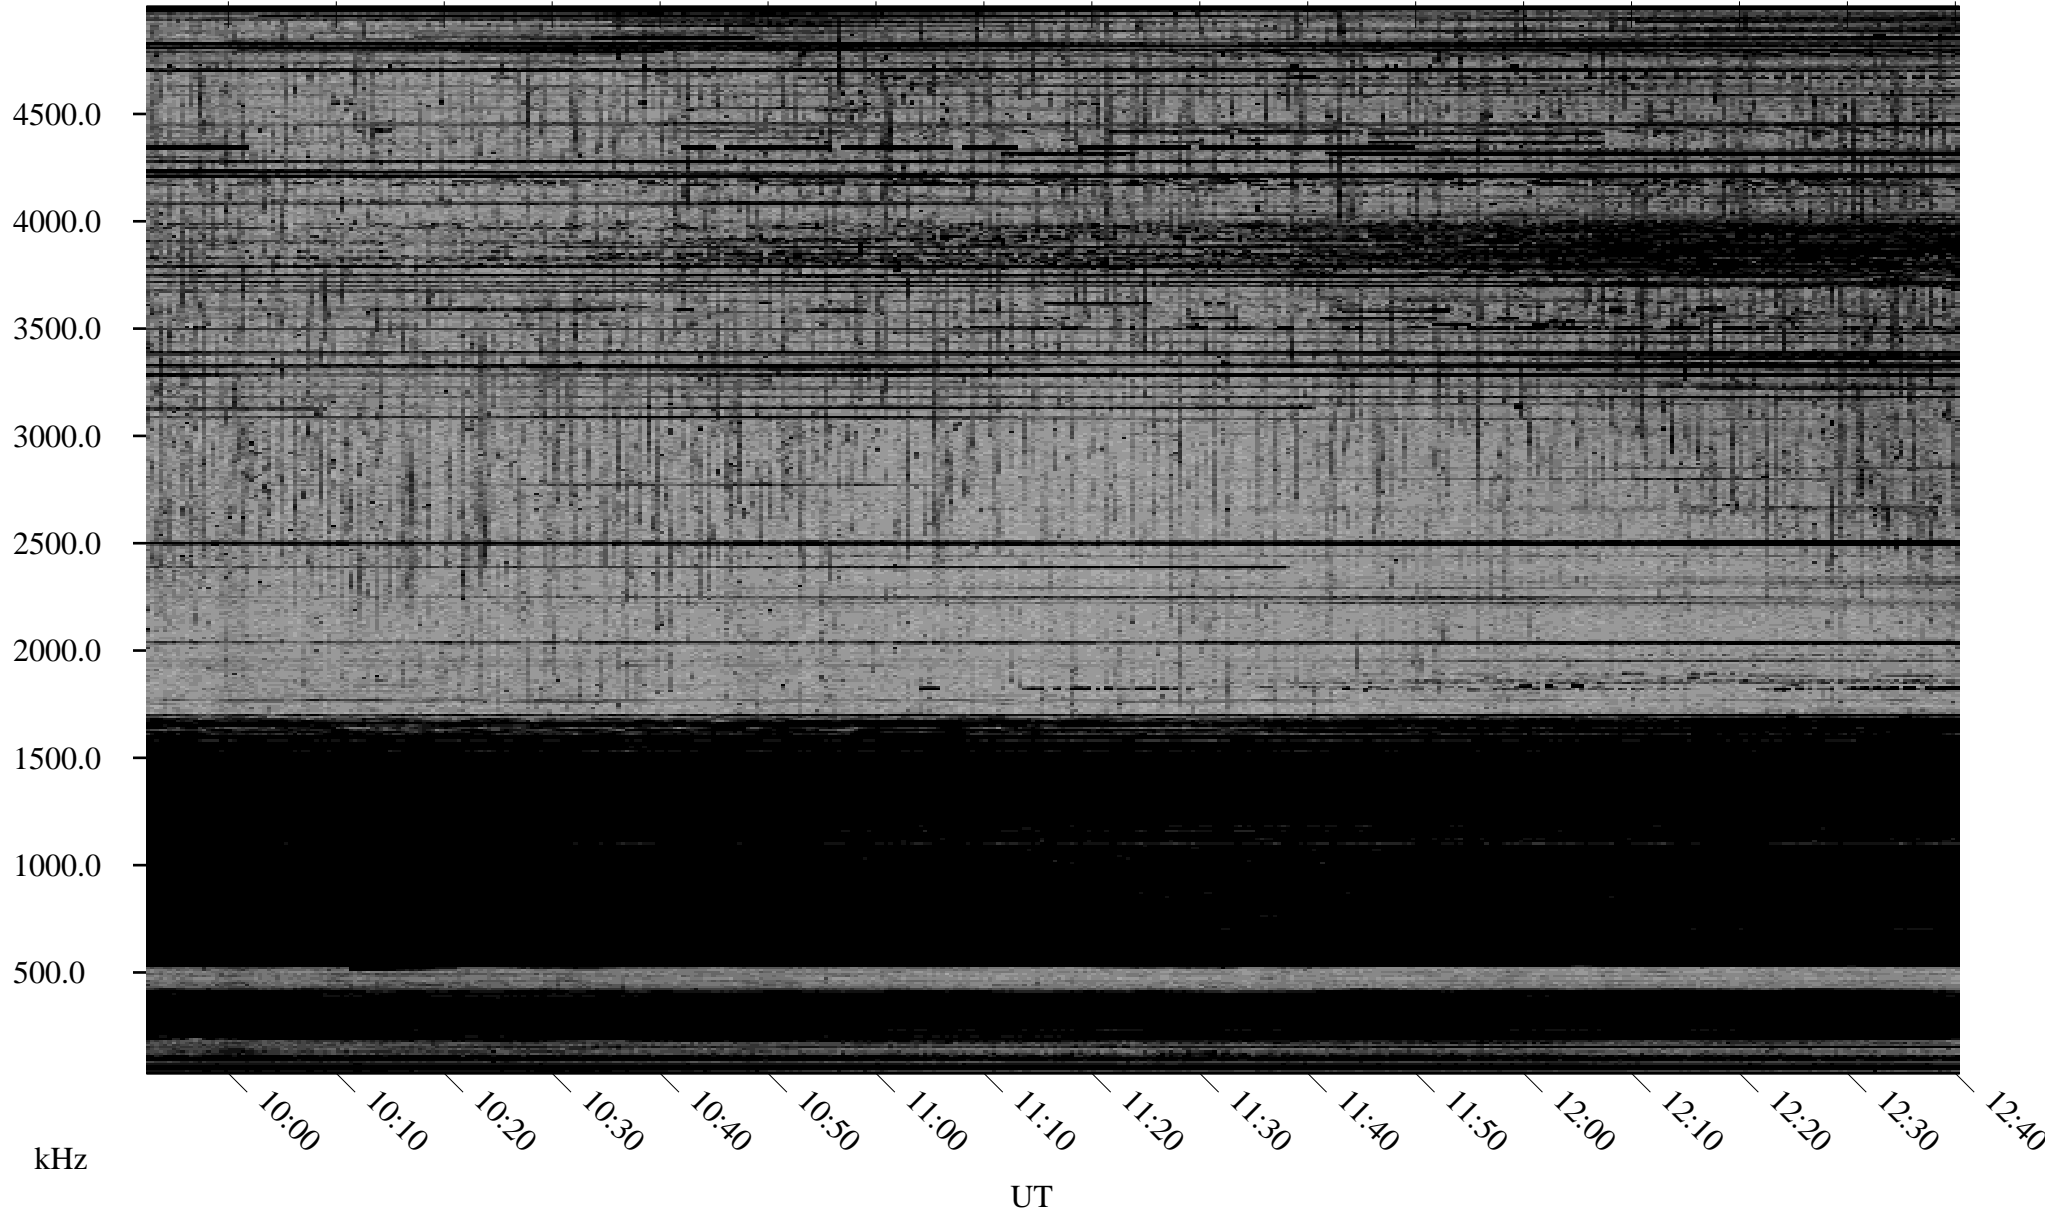

01/07/2001 Churchill, MTB

Linear Scale Black = 161 White = 15

ch01007l.r00m max_12

Page 1

01/07/2001 Churchill, MTB

Linear Scale Black = 161 White = 15

ch01007l.r00m max_12

Page 2

01/08/2001 Churchill, MTB

Linear Scale Black = 161 White = 15

ch01007l.r00m max_12

Page 3

01/08/2001 Churchill, MTB

Linear Scale Black = 161 White = 15

ch01007l.r00m max_12

Page 4

01/08/2001 Churchill, MTB

Linear Scale Black = 161 White = 15

ch01007l.r00m max_12

Page 5

01/08/2001 Churchill, MTB

Linear Scale Black = 161 White = 15

ch01007l.r00m max_12

Page 6

01/08/2001 Churchill, MTB

Linear Scale Black = 161 White = 15

ch01007l.r00m max_12

Page 7

01/08/2001 Churchill, MTB

Linear Scale Black = 161 White = 15

ch01007l.r00m max_12

Page 8