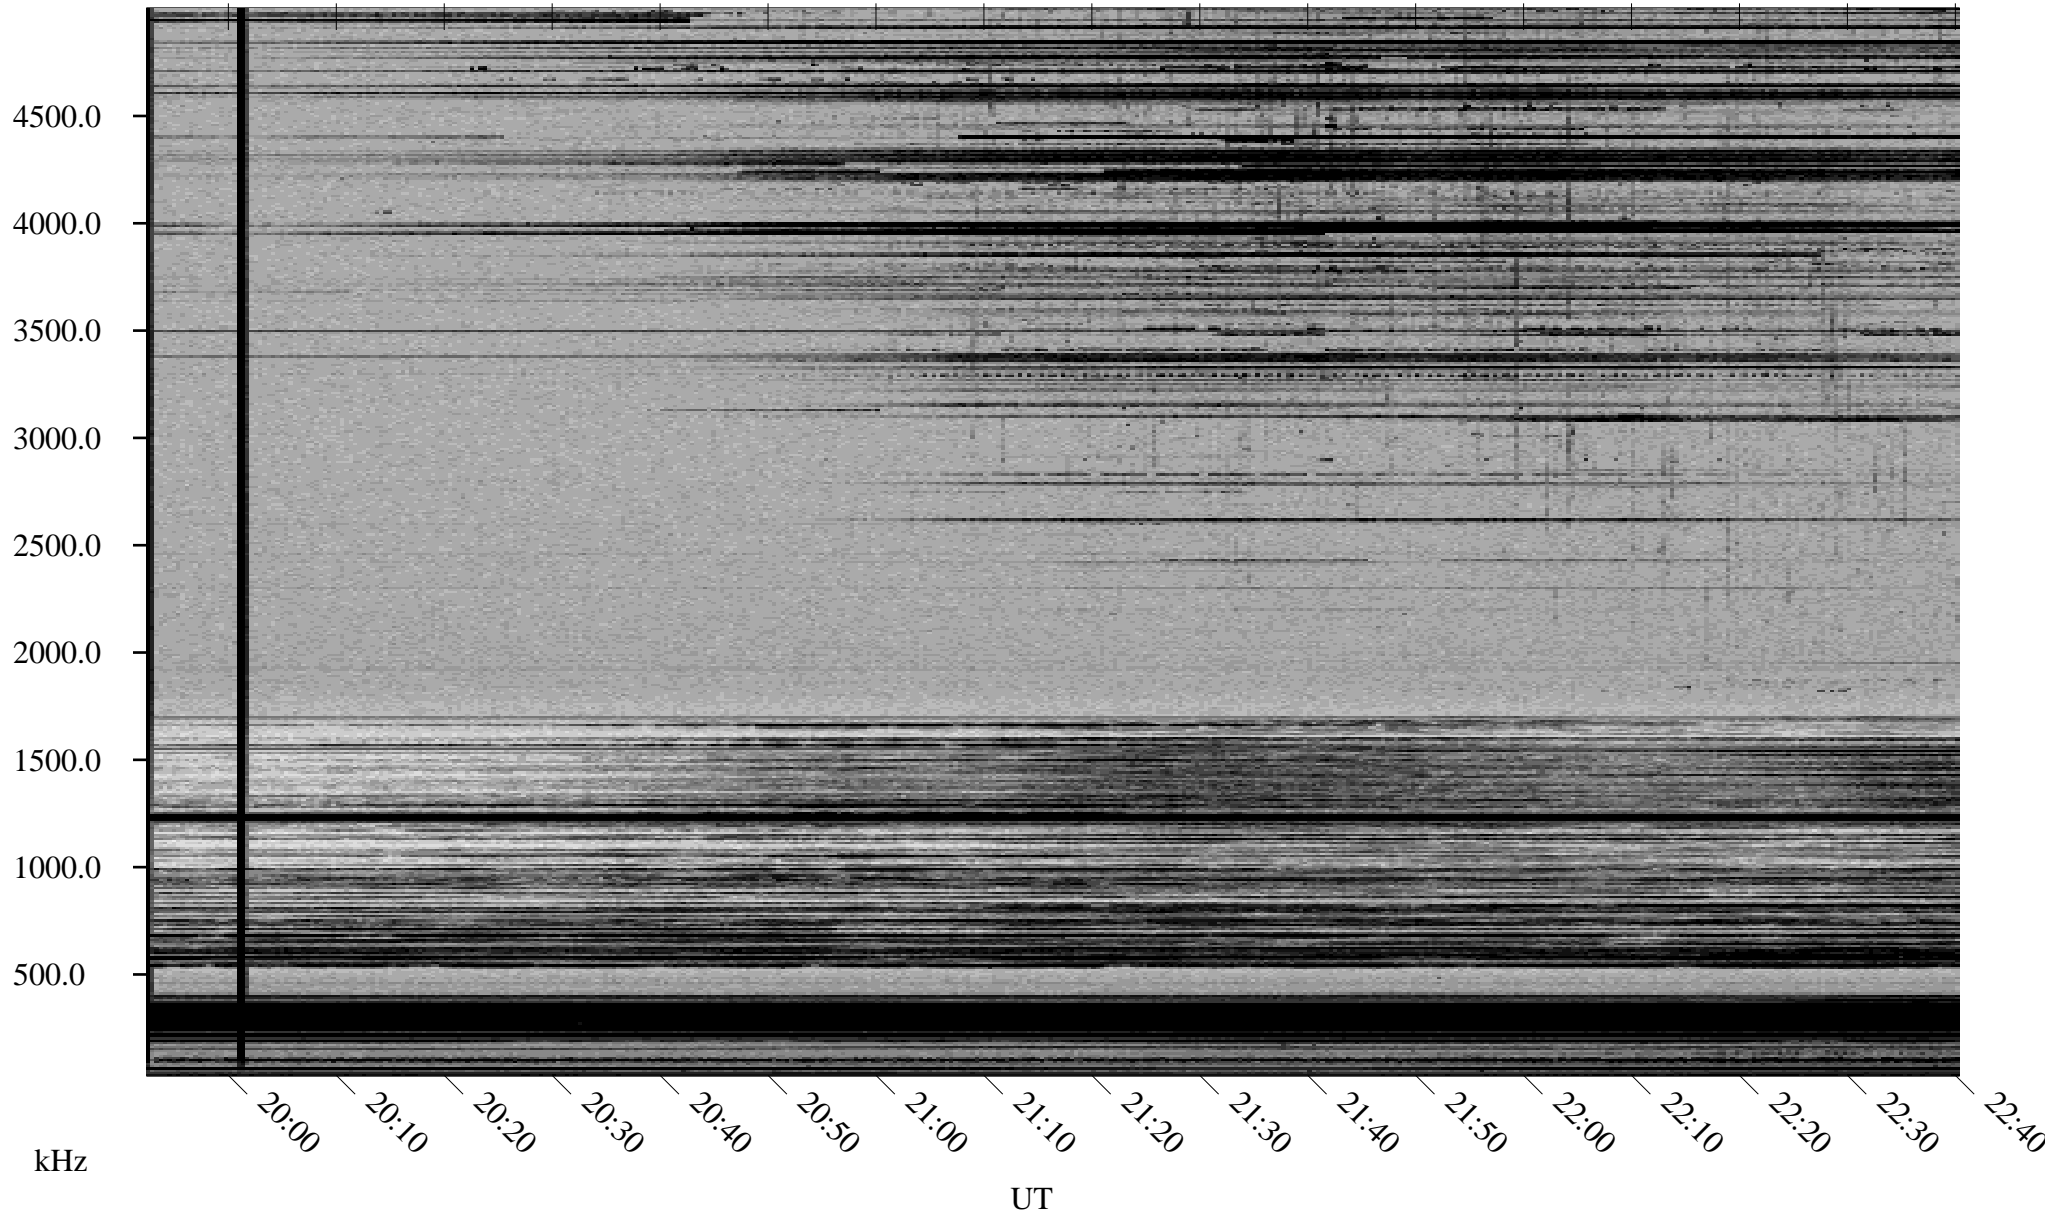

01/07/2001 Churchill, MTB

Linear Scale Black = 161 White = 15

ch01007l.r00m max_12

Page 1

01/07/2001 Churchill, MTB

Linear Scale Black = 161 White = 15

ch01007l.r00m max_12

Page 2

01/08/2001 Churchill, MTB

Linear Scale Black = 161 White = 15

ch01007l.r00m max_12

Page 3

01/08/2001 Churchill, MTB

Linear Scale Black = 161 White = 15

ch01007l.r00m max_12

Page 4

01/08/2001 Churchill, MTB

Linear Scale Black = 161 White = 15

ch01007l.r00m max_12

Page 5

01/08/2001 Churchill, MTB

Linear Scale Black = 161 White = 15

ch01007l.r00m max_12

Page 6

01/08/2001 Churchill, MTB

Linear Scale Black = 161 White = 15

ch01007l.r00m max_12

Page 7

01/08/2001 Churchill, MTB

Linear Scale Black = 161 White = 15

ch01007l.r00m max_12

Page 8