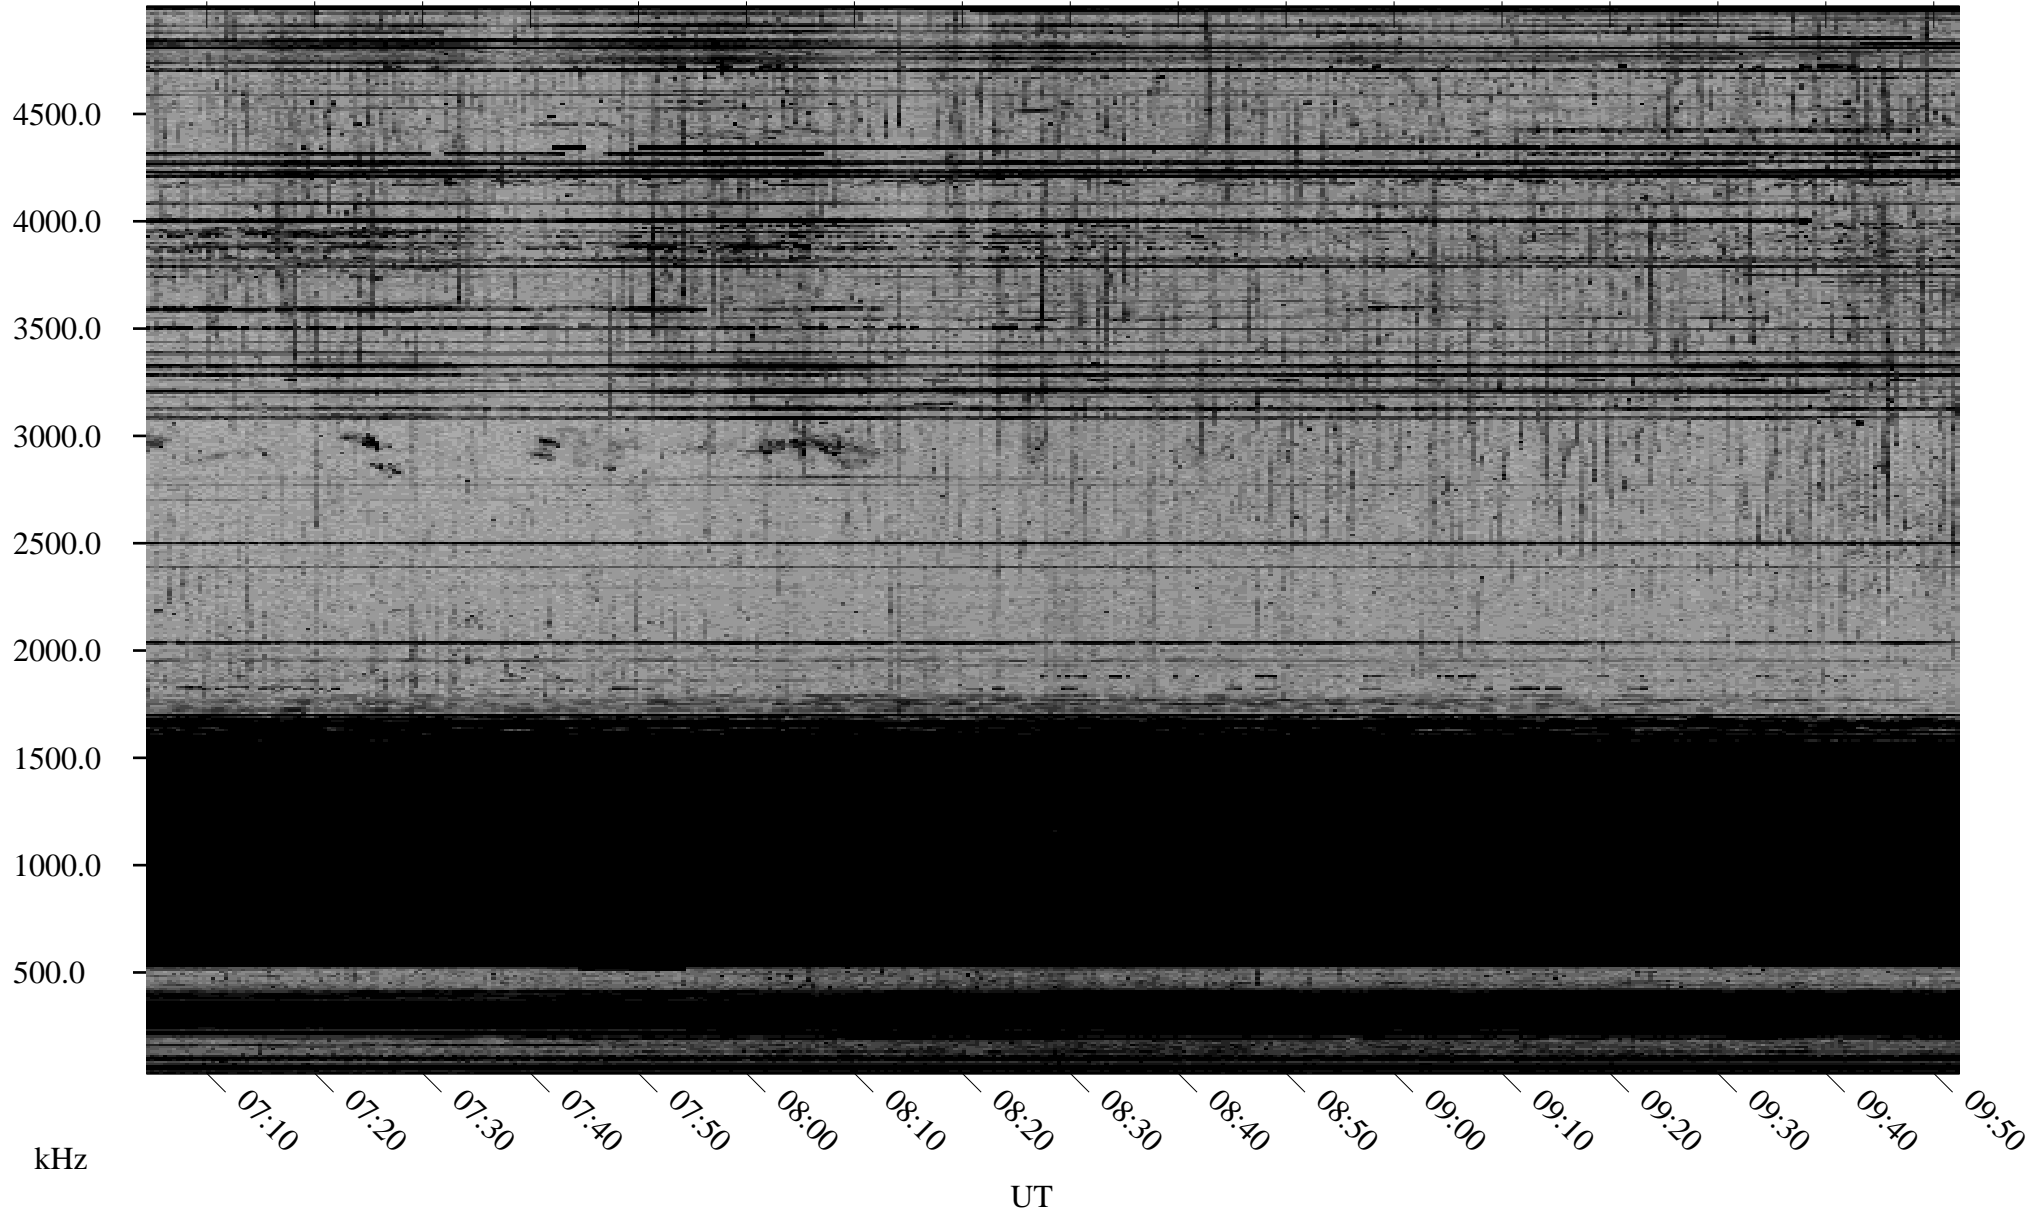

01/07/2001 Churchill, MTB

Linear Scale Black = 161 White = 15

ch01007l.r00m max_12

Page 1

01/07/2001 Churchill, MTB

Linear Scale Black = 161 White = 15

ch01007l.r00m max_12

Page 2

01/08/2001 Churchill, MTB

Linear Scale Black = 161 White = 15

ch01007l.r00m max_12

Page 3

01/08/2001 Churchill, MTB

Linear Scale Black = 161 White = 15

ch01007l.r00m max_12

Page 4

01/08/2001 Churchill, MTB

Linear Scale Black = 161 White = 15

ch01007l.r00m max_12

Page 5

01/08/2001 Churchill, MTB

Linear Scale Black = 161 White = 15

ch01007l.r00m max_12

Page 6

01/08/2001 Churchill, MTB

Linear Scale Black = 161 White = 15

ch01007l.r00m max_12

Page 7

01/08/2001 Churchill, MTB

Linear Scale Black = 161 White = 15

ch01007l.r00m max_12

Page 8