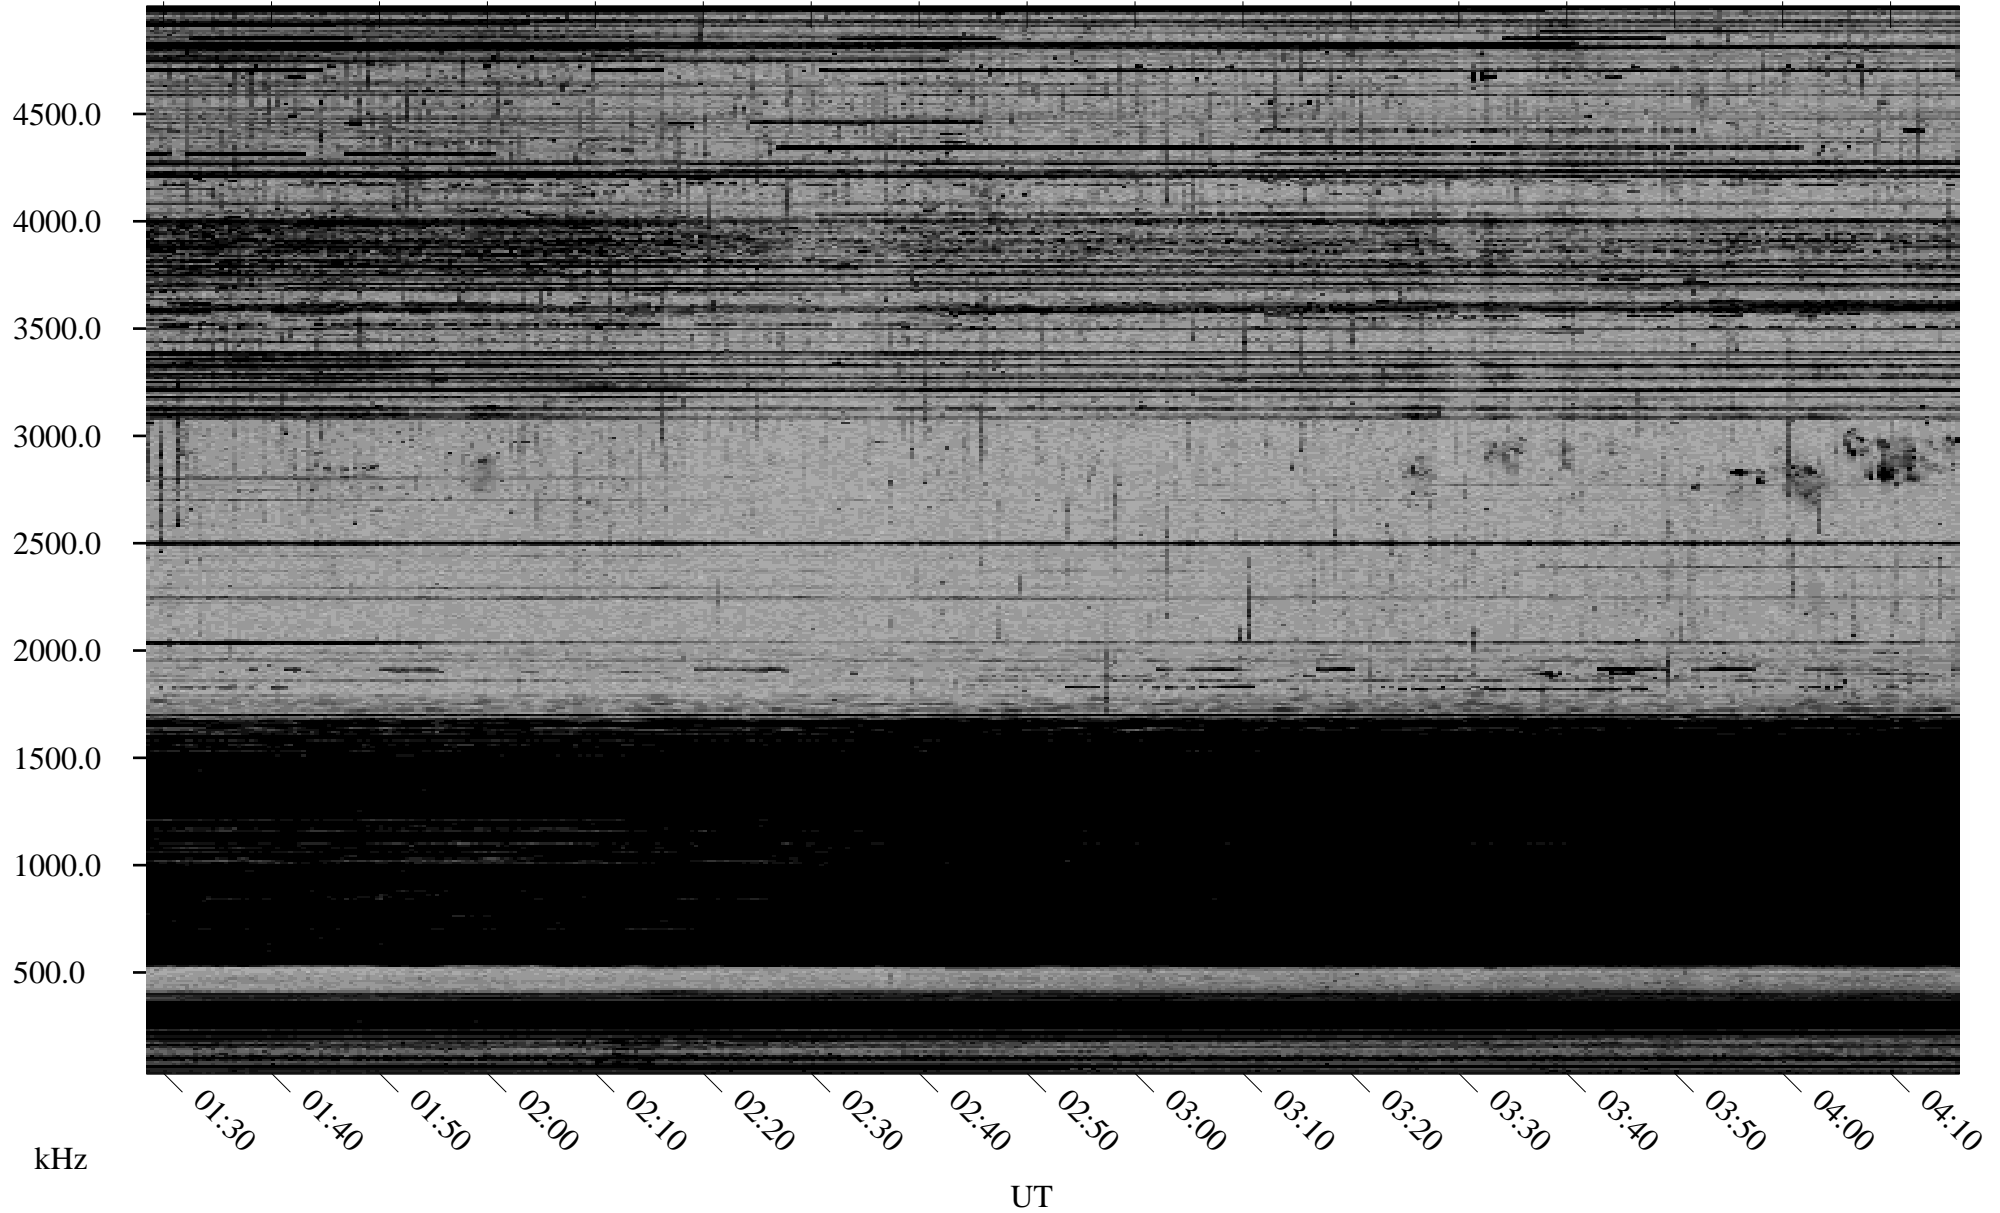

01/07/2001 Churchill, MTB

Linear Scale Black = 161 White = 15

ch01007l.r00m max_12

Page 1

01/07/2001 Churchill, MTB

Linear Scale Black = 161 White = 15

ch01007l.r00m max_12

Page 2

01/08/2001 Churchill, MTB

Linear Scale Black = 161 White = 15

ch01007l.r00m max_12

Page 3

01/08/2001 Churchill, MTB

Linear Scale Black = 161 White = 15

ch01007l.r00m max_12

Page 4

01/08/2001 Churchill, MTB

Linear Scale Black = 161 White = 15

ch01007l.r00m max_12

Page 5

01/08/2001 Churchill, MTB

Linear Scale Black = 161 White = 15

ch01007l.r00m max_12

Page 6

01/08/2001 Churchill, MTB

Linear Scale Black = 161 White = 15

ch01007l.r00m max_12

Page 7

01/08/2001 Churchill, MTB

Linear Scale Black = 161 White = 15

ch01007l.r00m max_12

Page 8