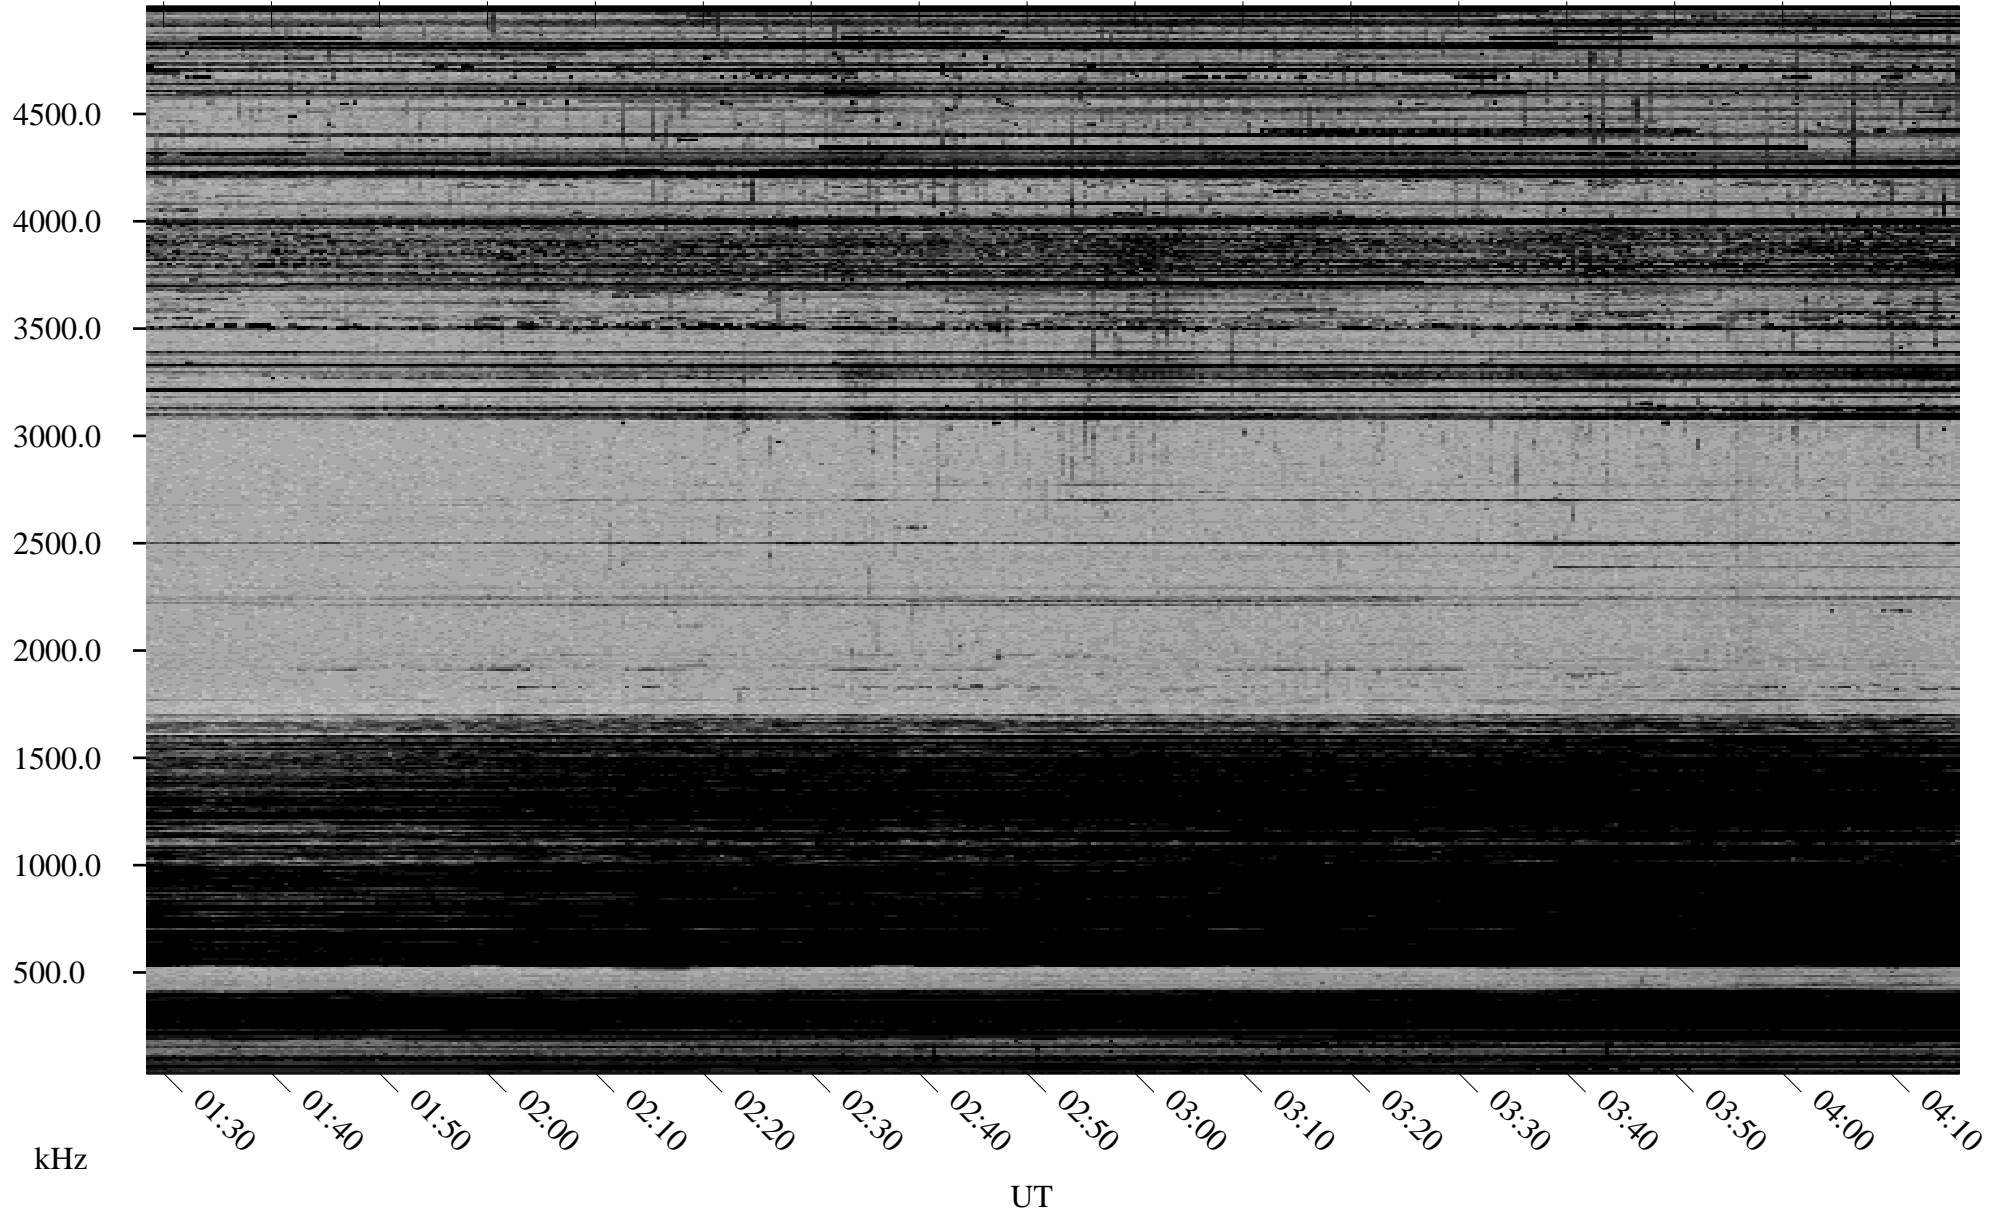

01/09/2001 Churchill, MTB

Linear Scale Black = 161 White = 15

ch01009l.r00m max_12

Page 1

01/09/2001 Churchill, MTB

Linear Scale Black = 161 White = 15

ch01009l.r00m max_12

Page 2

01/10/2001 Churchill, MTB

Linear Scale Black = 161 White = 15

ch01009l.r00m max_12

Page 3

01/10/2001 Churchill, MTB

Linear Scale Black = 161 White = 15

ch01009l.r00m max_12

Page 4

01/10/2001 Churchill, MTB

Linear Scale Black = 161 White = 15

ch01009l.r00m max_12

Page 5

01/10/2001 Churchill, MTB

Linear Scale Black = 161 White = 15

ch01009l.r00m max_12

Page 6

01/10/2001 Churchill, MTB

Linear Scale Black = 161 White = 15

ch01009l.r00m max_12

01/10/2001 Churchill, MTB

Linear Scale Black = 161 White = 15

ch01009l.r00m max_12