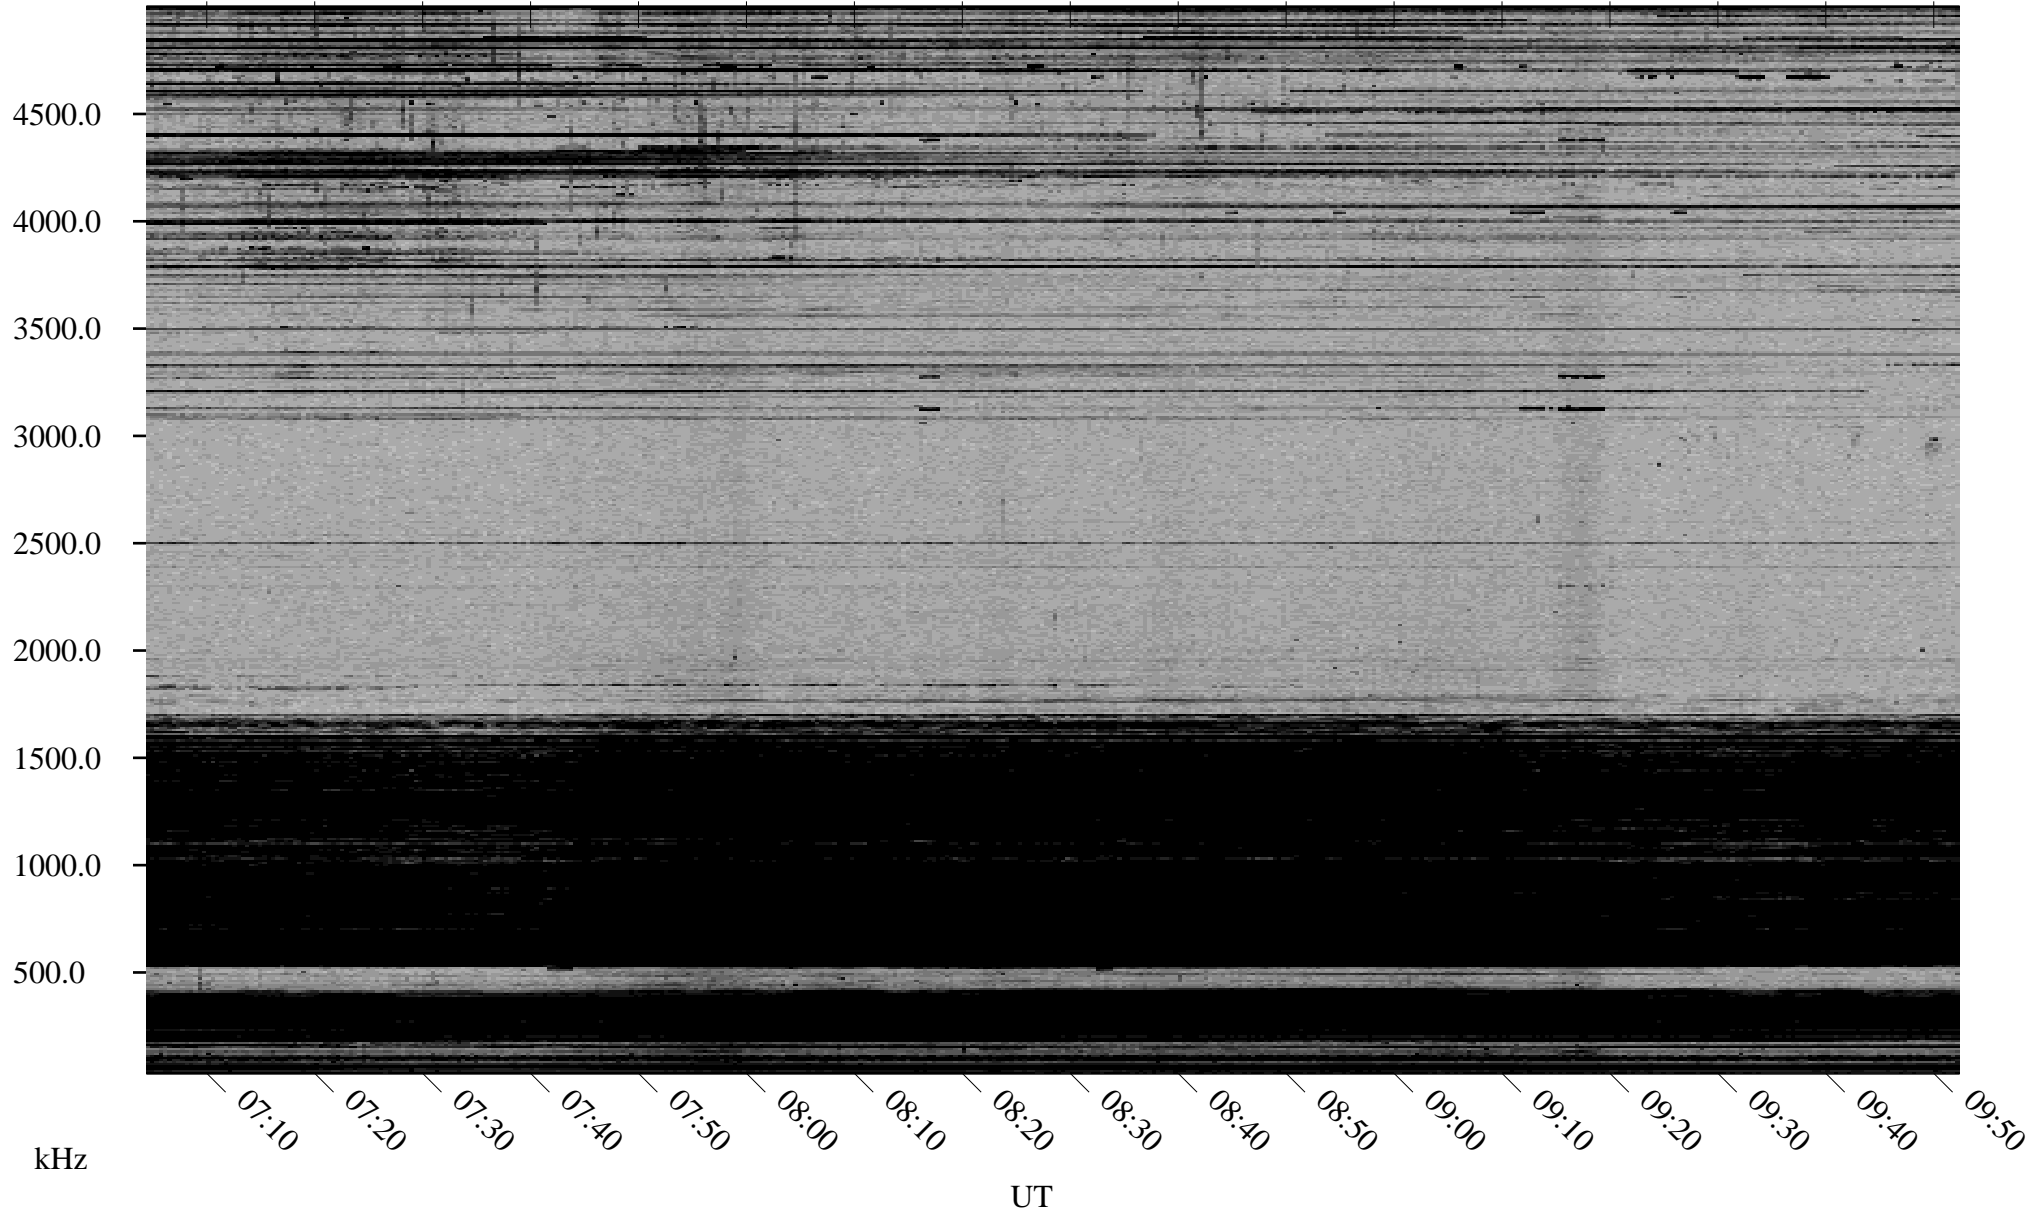

01/09/2001 Churchill, MTB

Linear Scale Black = 161 White = 15

ch01009l.r00m max_12

Page 1

01/09/2001 Churchill, MTB

Linear Scale Black = 161 White = 15

ch01009l.r00m max_12

Page 2

01/10/2001 Churchill, MTB

Linear Scale Black = 161 White = 15

ch01009l.r00m max_12

Page 3

01/10/2001 Churchill, MTB

Linear Scale Black = 161 White = 15

ch01009l.r00m max_12

Page 4

01/10/2001 Churchill, MTB

Linear Scale Black = 161 White = 15

ch01009l.r00m max_12

Page 5

01/10/2001 Churchill, MTB

Linear Scale Black = 161 White = 15

ch01009l.r00m max_12

Page 6

01/10/2001 Churchill, MTB

Linear Scale Black = 161 White = 15

ch01009l.r00m max_12

01/10/2001 Churchill, MTB

Linear Scale Black = 161 White = 15

ch01009l.r00m max_12