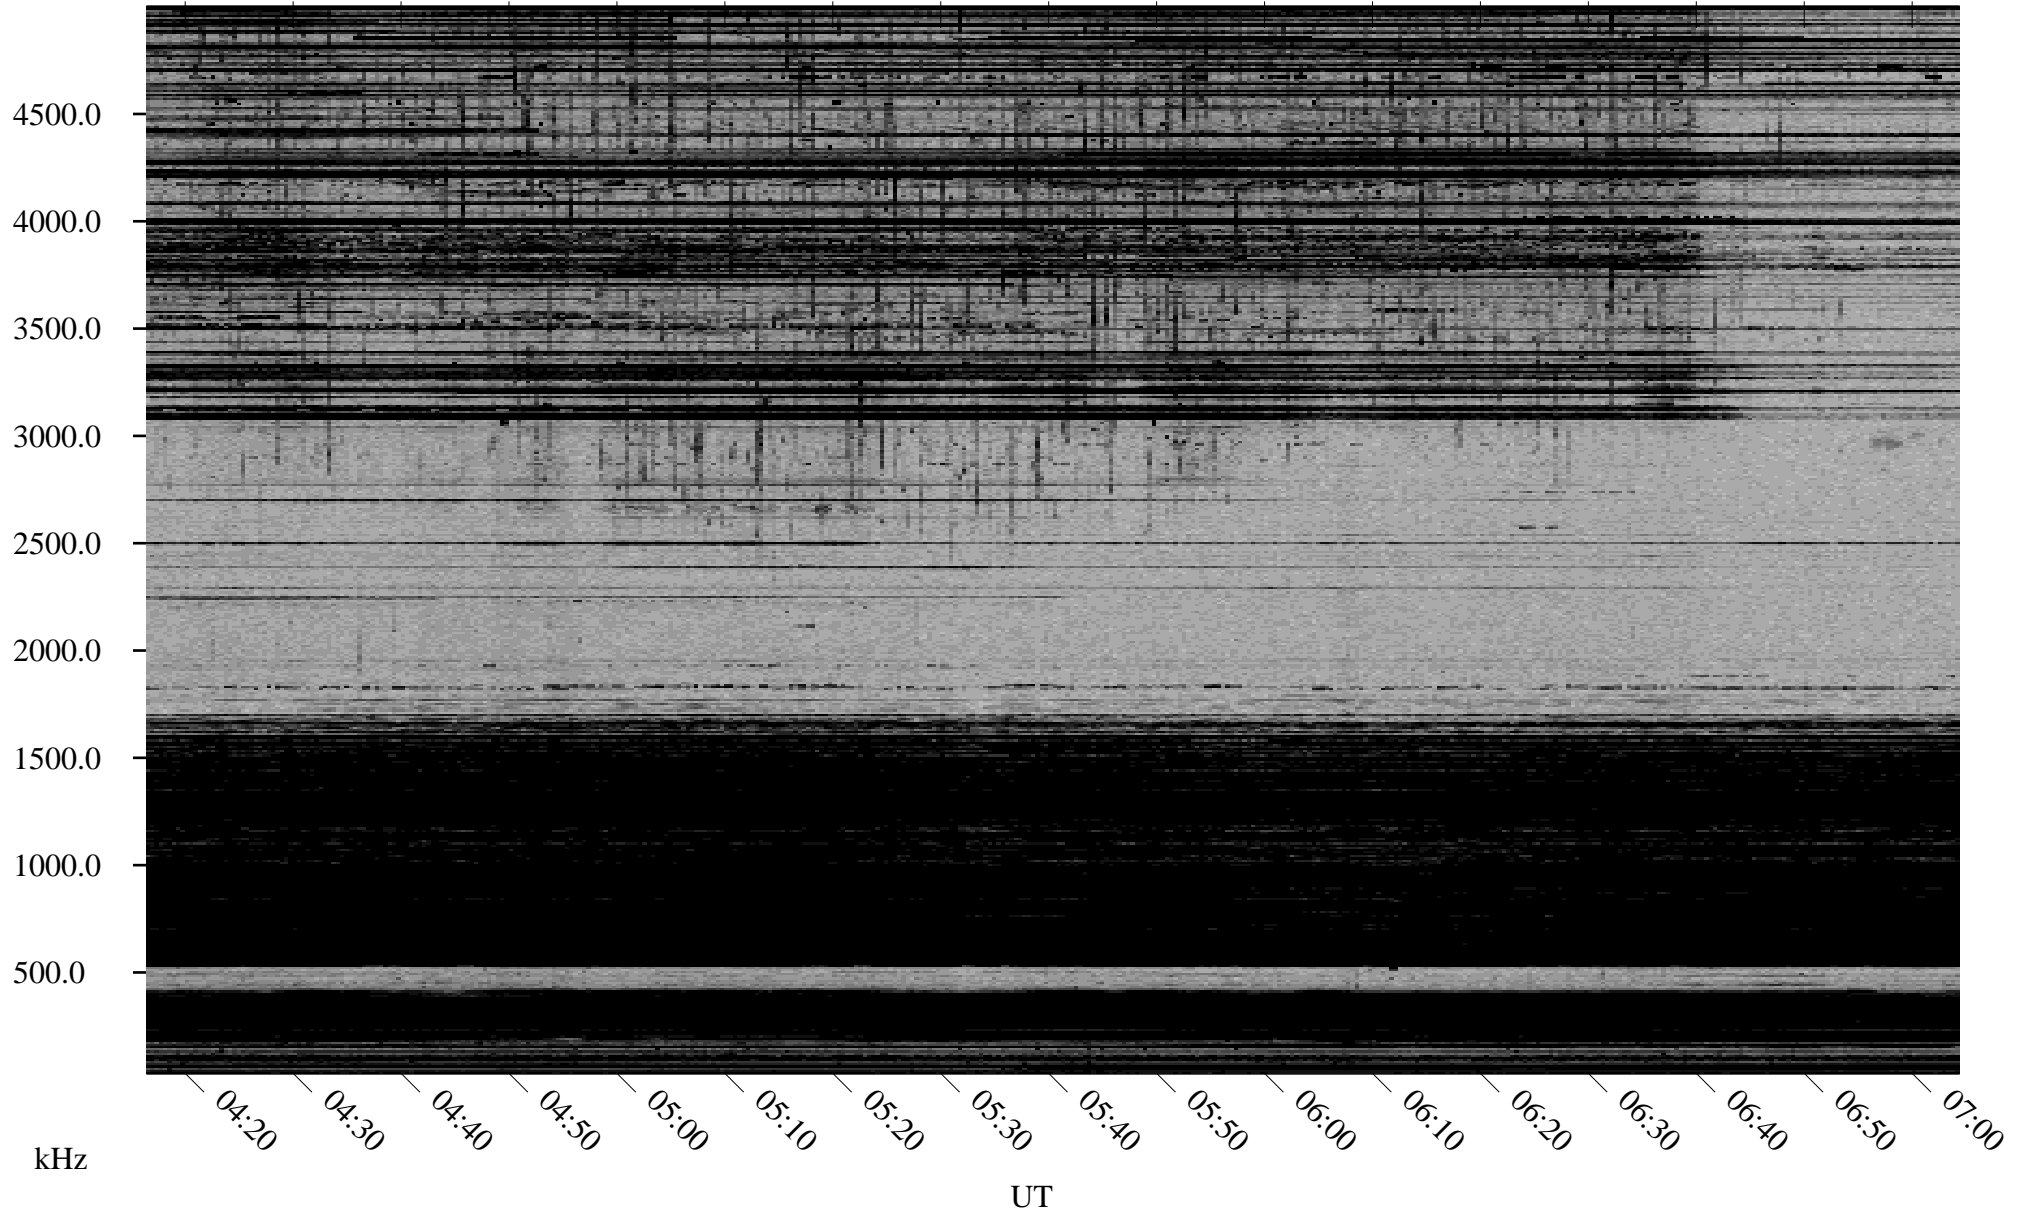

01/09/2001 Churchill, MTB

Linear Scale Black = 161 White = 15

ch01009l.r00m max_12

Page 1

01/09/2001 Churchill, MTB

Linear Scale Black = 161 White = 15

ch01009l.r00m max_12

Page 2

01/10/2001 Churchill, MTB

Linear Scale Black = 161 White = 15

ch01009l.r00m max_12

Page 3

01/10/2001 Churchill, MTB

Linear Scale Black = 161 White = 15

ch01009l.r00m max_12

Page 4

01/10/2001 Churchill, MTB

Linear Scale Black = 161 White = 15

ch01009l.r00m max_12

Page 5

01/10/2001 Churchill, MTB

Linear Scale Black = 161 White = 15

ch01009l.r00m max_12

Page 6

01/10/2001 Churchill, MTB

Linear Scale Black = 161 White = 15

ch01009l.r00m max_12

01/10/2001 Churchill, MTB

Linear Scale Black = 161 White = 15

ch01009l.r00m max_12