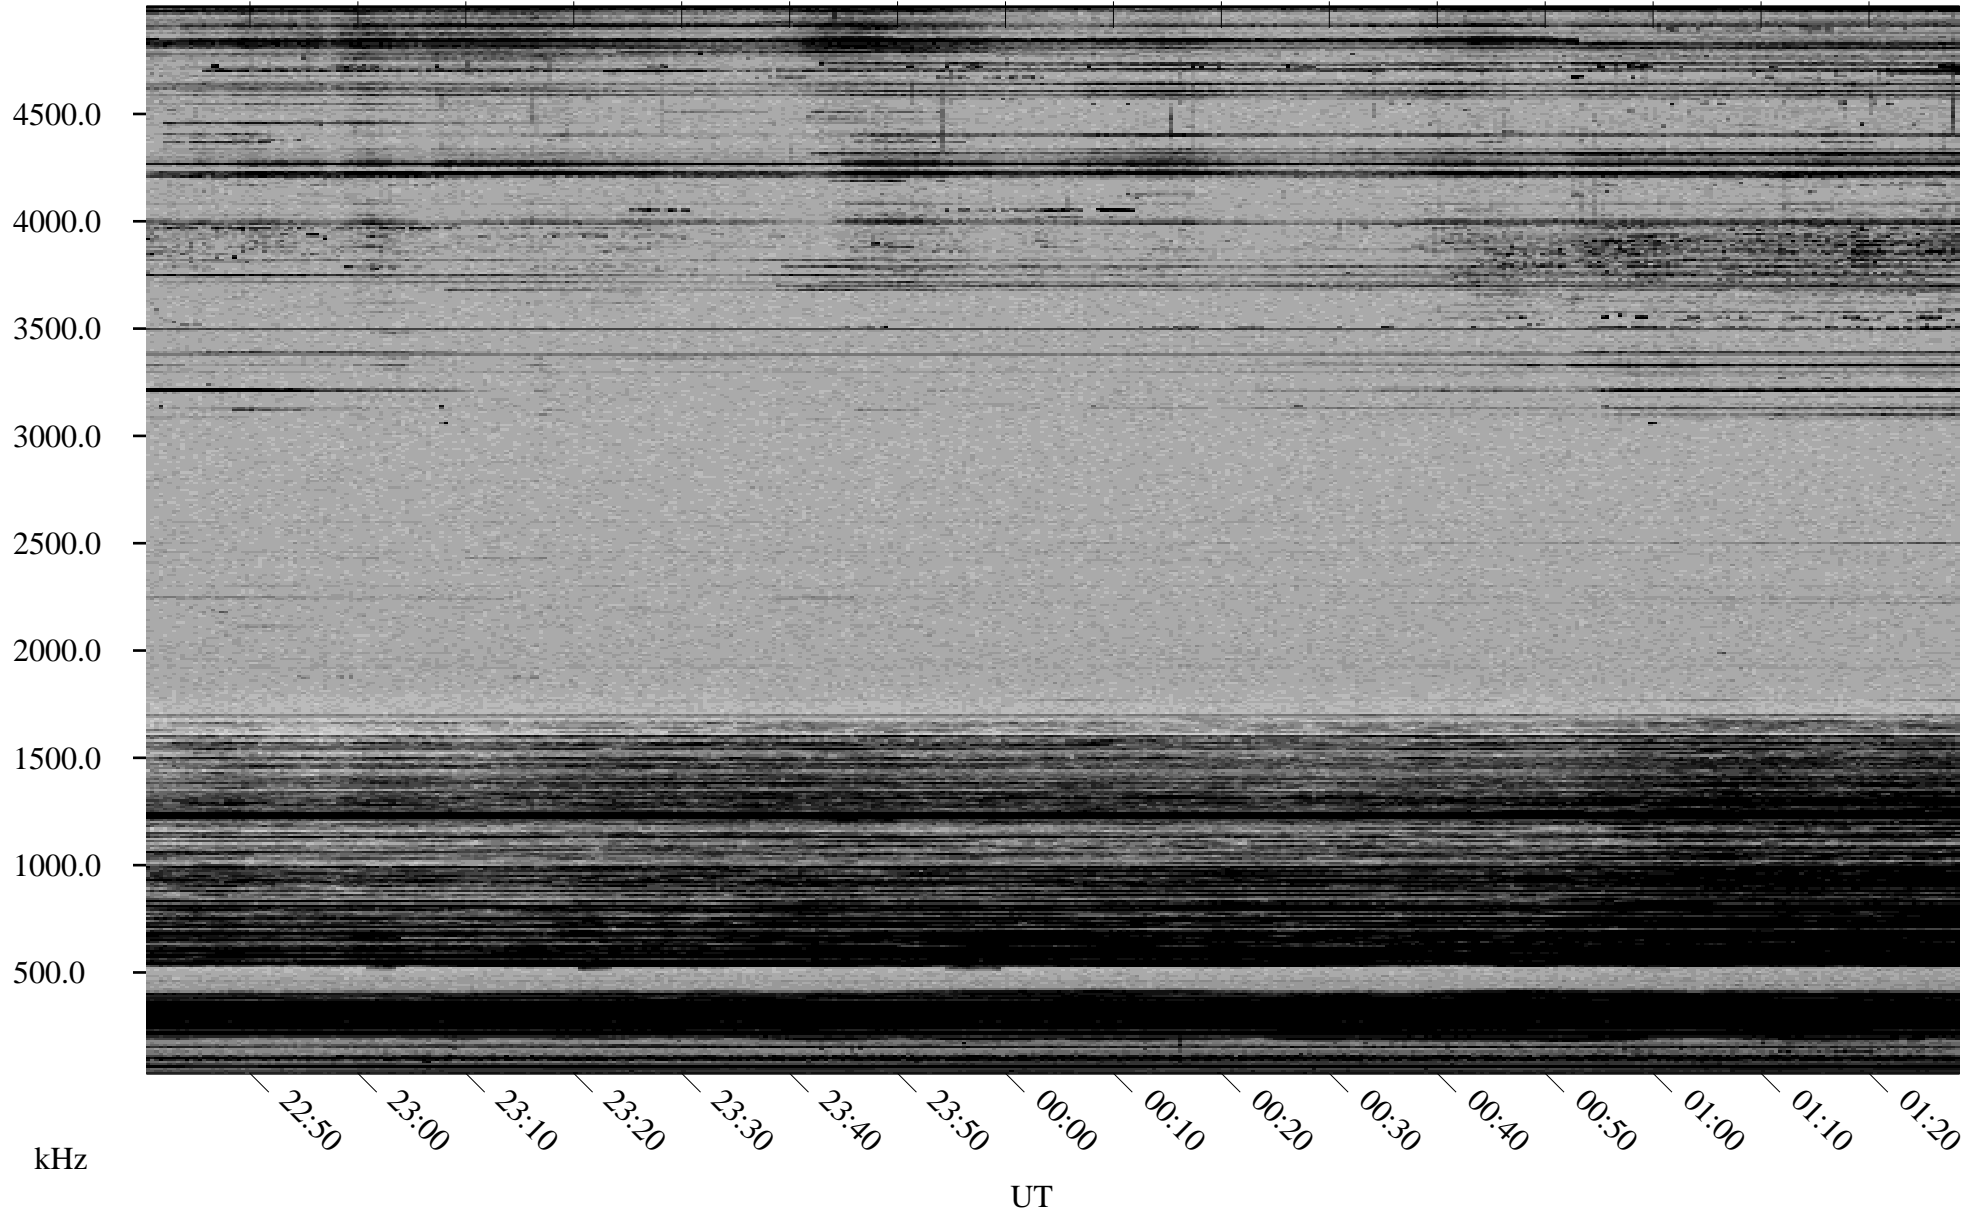

01/09/2001 Churchill, MTB

Linear Scale Black = 161 White = 15

ch01009l.r00m max_12

Page 1

01/09/2001 Churchill, MTB

Linear Scale Black = 161 White = 15

ch01009l.r00m max_12

Page 2

01/10/2001 Churchill, MTB

Linear Scale Black = 161 White = 15

ch01009l.r00m max_12

Page 3

01/10/2001 Churchill, MTB

Linear Scale Black = 161 White = 15

ch01009l.r00m max_12

Page 4

01/10/2001 Churchill, MTB

Linear Scale Black = 161 White = 15

ch01009l.r00m max_12

Page 5

01/10/2001 Churchill, MTB

Linear Scale Black = 161 White = 15

ch01009l.r00m max_12

Page 6

01/10/2001 Churchill, MTB

Linear Scale Black = 161 White = 15

ch01009l.r00m max_12

01/10/2001 Churchill, MTB

Linear Scale Black = 161 White = 15

ch01009l.r00m max_12