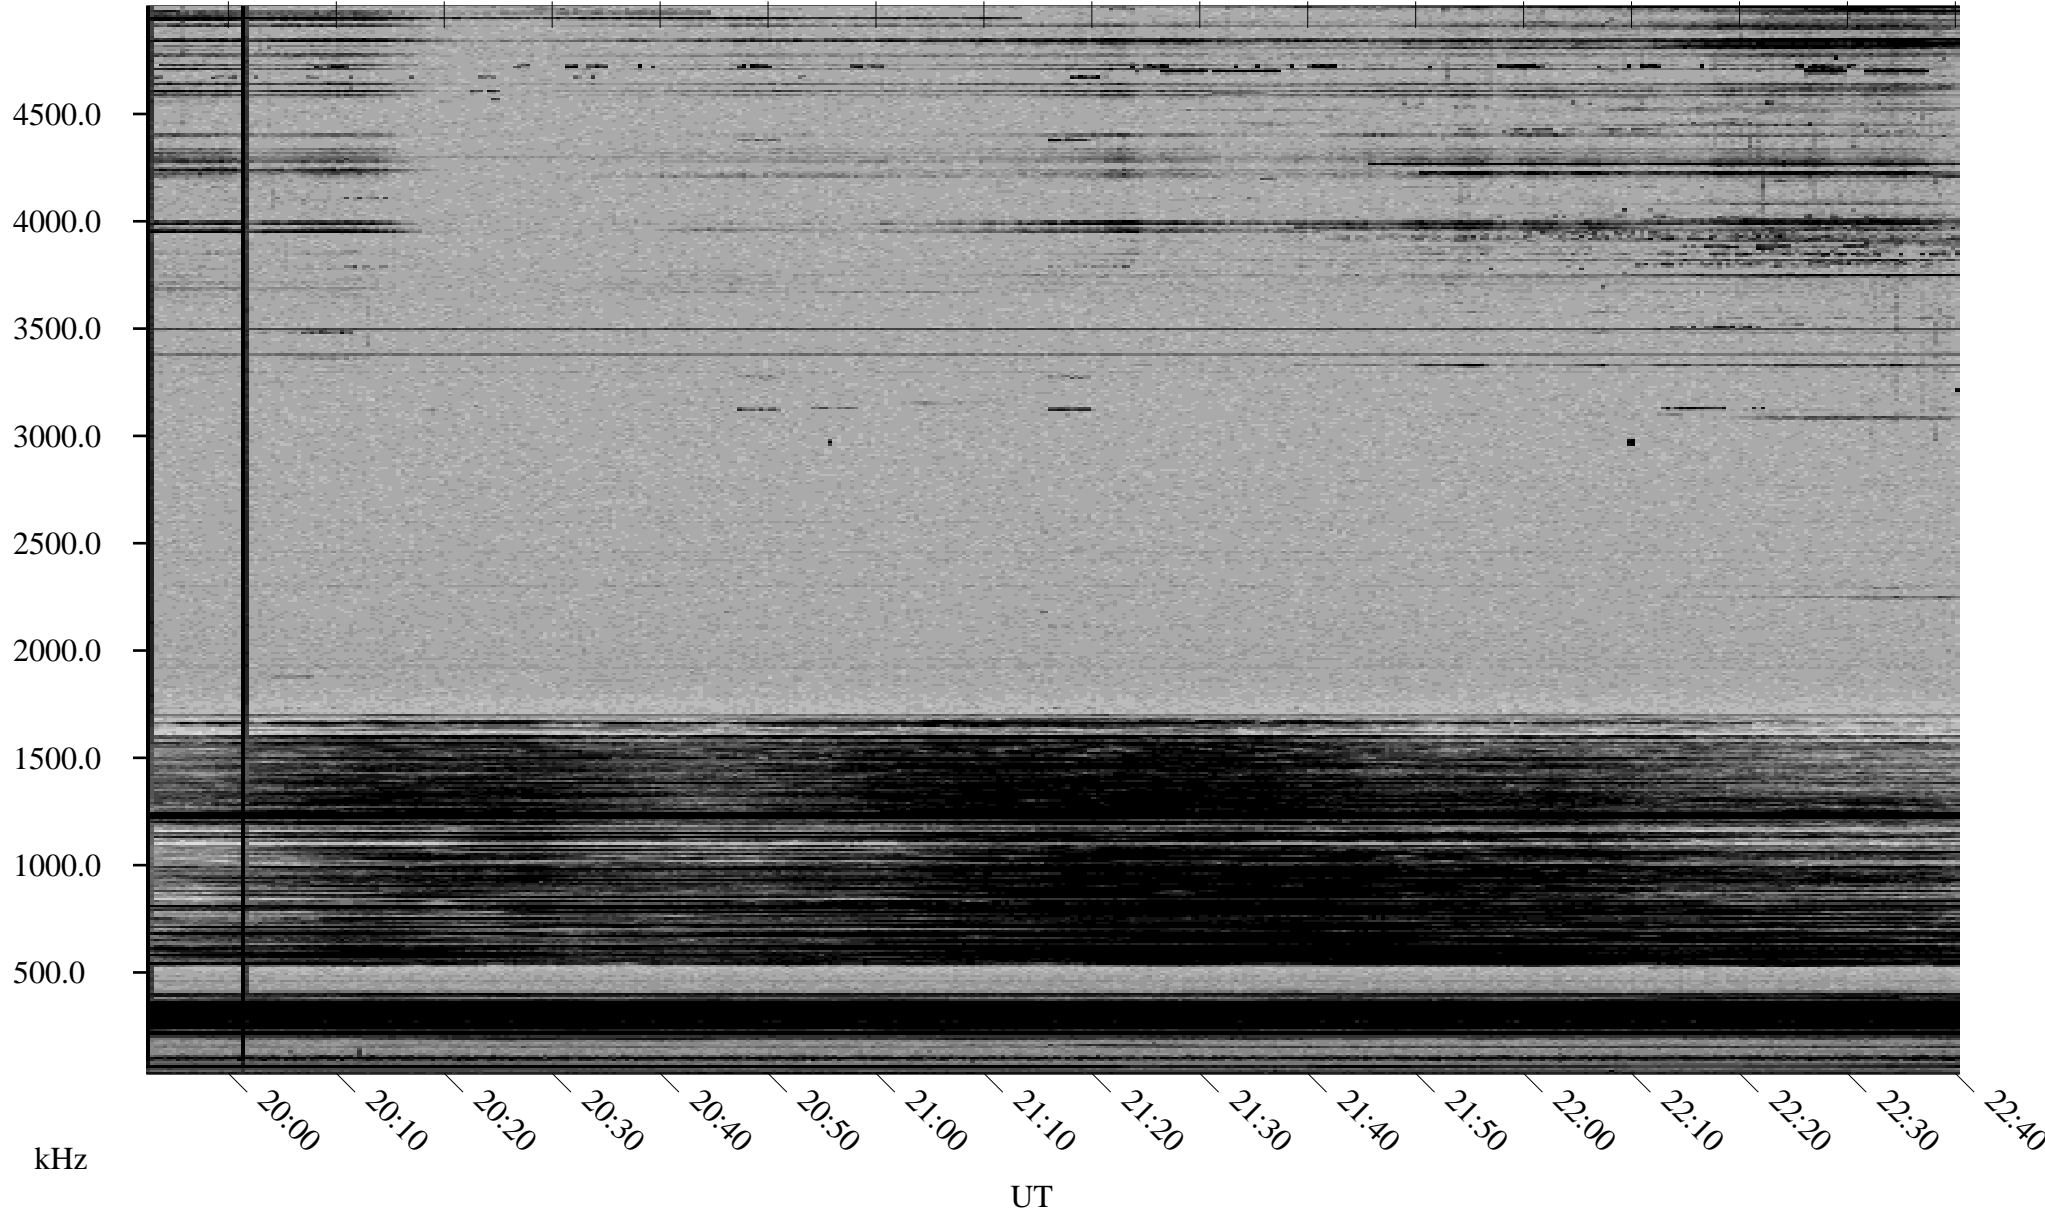

01/09/2001 Churchill, MTB

Linear Scale Black = 161 White = 15

ch01009l.r00m max_12

Page 1

01/09/2001 Churchill, MTB

Linear Scale Black = 161 White = 15

ch01009l.r00m max_12

Page 2

01/10/2001 Churchill, MTB

Linear Scale Black = 161 White = 15

ch01009l.r00m max_12

Page 3

01/10/2001 Churchill, MTB

Linear Scale Black = 161 White = 15

ch01009l.r00m max_12

Page 4

01/10/2001 Churchill, MTB

Linear Scale Black = 161 White = 15

ch01009l.r00m max_12

Page 5

01/10/2001 Churchill, MTB

Linear Scale Black = 161 White = 15

ch01009l.r00m max_12

Page 6

01/10/2001 Churchill, MTB

Linear Scale Black = 161 White = 15

ch01009l.r00m max_12

01/10/2001 Churchill, MTB

Linear Scale Black = 161 White = 15

ch01009l.r00m max_12