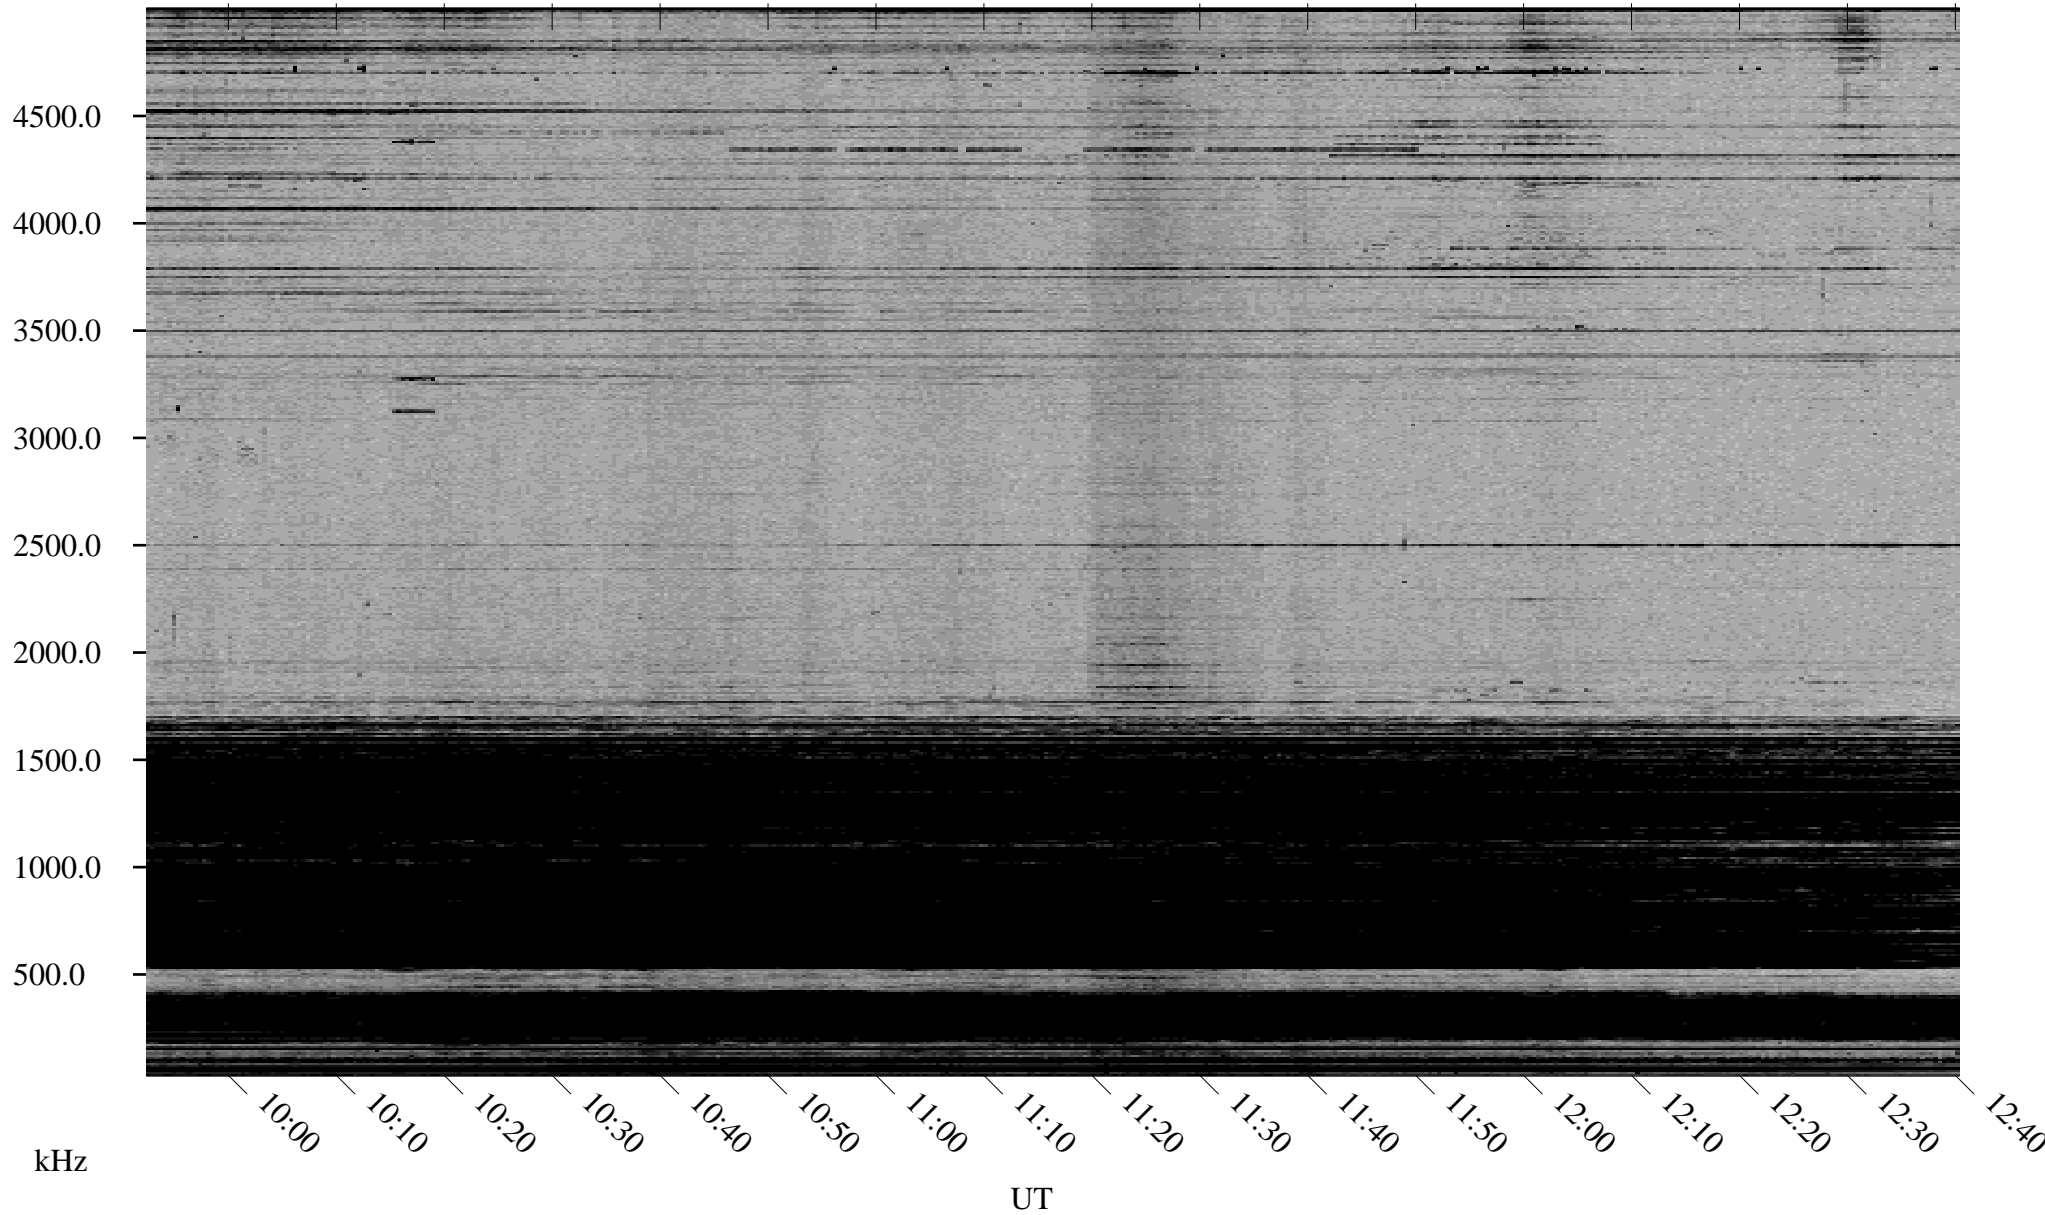

01/09/2001 Churchill, MTB

Linear Scale Black = 161 White = 15

ch01009l.r00m max_12

Page 1

01/09/2001 Churchill, MTB

Linear Scale Black = 161 White = 15

ch01009l.r00m max_12

Page 2

01/10/2001 Churchill, MTB

Linear Scale Black = 161 White = 15

ch01009l.r00m max_12

Page 3

01/10/2001 Churchill, MTB

Linear Scale Black = 161 White = 15

ch01009l.r00m max_12

Page 4

01/10/2001 Churchill, MTB

Linear Scale Black = 161 White = 15

ch01009l.r00m max_12

Page 5

01/10/2001 Churchill, MTB

Linear Scale Black = 161 White = 15

ch01009l.r00m max_12

Page 6

01/10/2001 Churchill, MTB

Linear Scale Black = 161 White = 15

ch01009l.r00m max_12

01/10/2001 Churchill, MTB

Linear Scale Black = 161 White = 15

ch01009l.r00m max_12