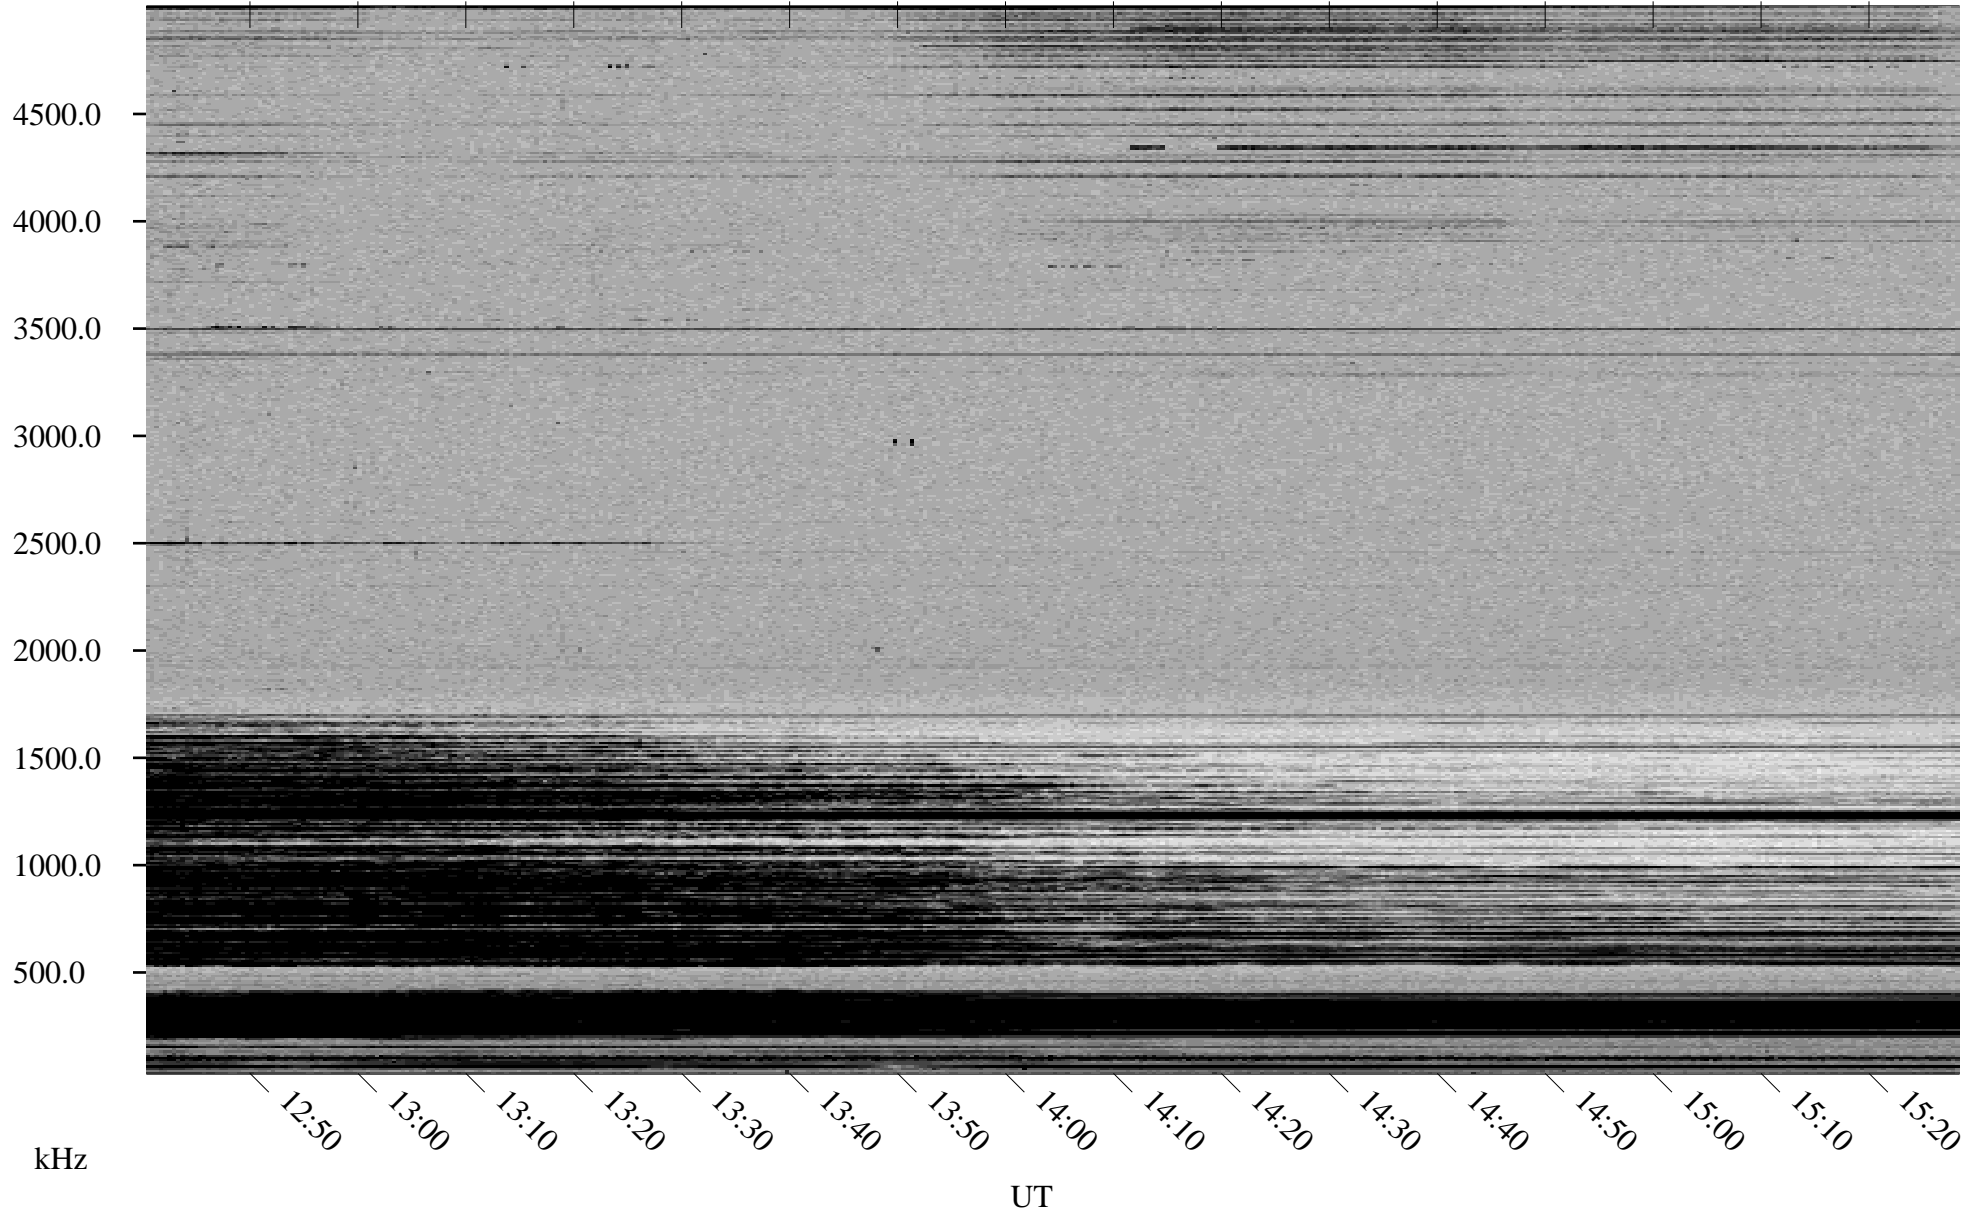

01/09/2001 Churchill, MTB

Linear Scale Black = 161 White = 15

ch01009l.r00m max_12

Page 1

01/09/2001 Churchill, MTB

Linear Scale Black = 161 White = 15

ch01009l.r00m max_12

Page 2

01/10/2001 Churchill, MTB

Linear Scale Black = 161 White = 15

ch01009l.r00m max_12

Page 3

01/10/2001 Churchill, MTB

Linear Scale Black = 161 White = 15

ch01009l.r00m max_12

Page 4

01/10/2001 Churchill, MTB

Linear Scale Black = 161 White = 15

ch01009l.r00m max_12

Page 5

01/10/2001 Churchill, MTB

Linear Scale Black = 161 White = 15

ch01009l.r00m max_12

Page 6

01/10/2001 Churchill, MTB

Linear Scale Black = 161 White = 15

ch01009l.r00m max_12

01/10/2001 Churchill, MTB

Linear Scale Black = 161 White = 15

ch01009l.r00m max_12