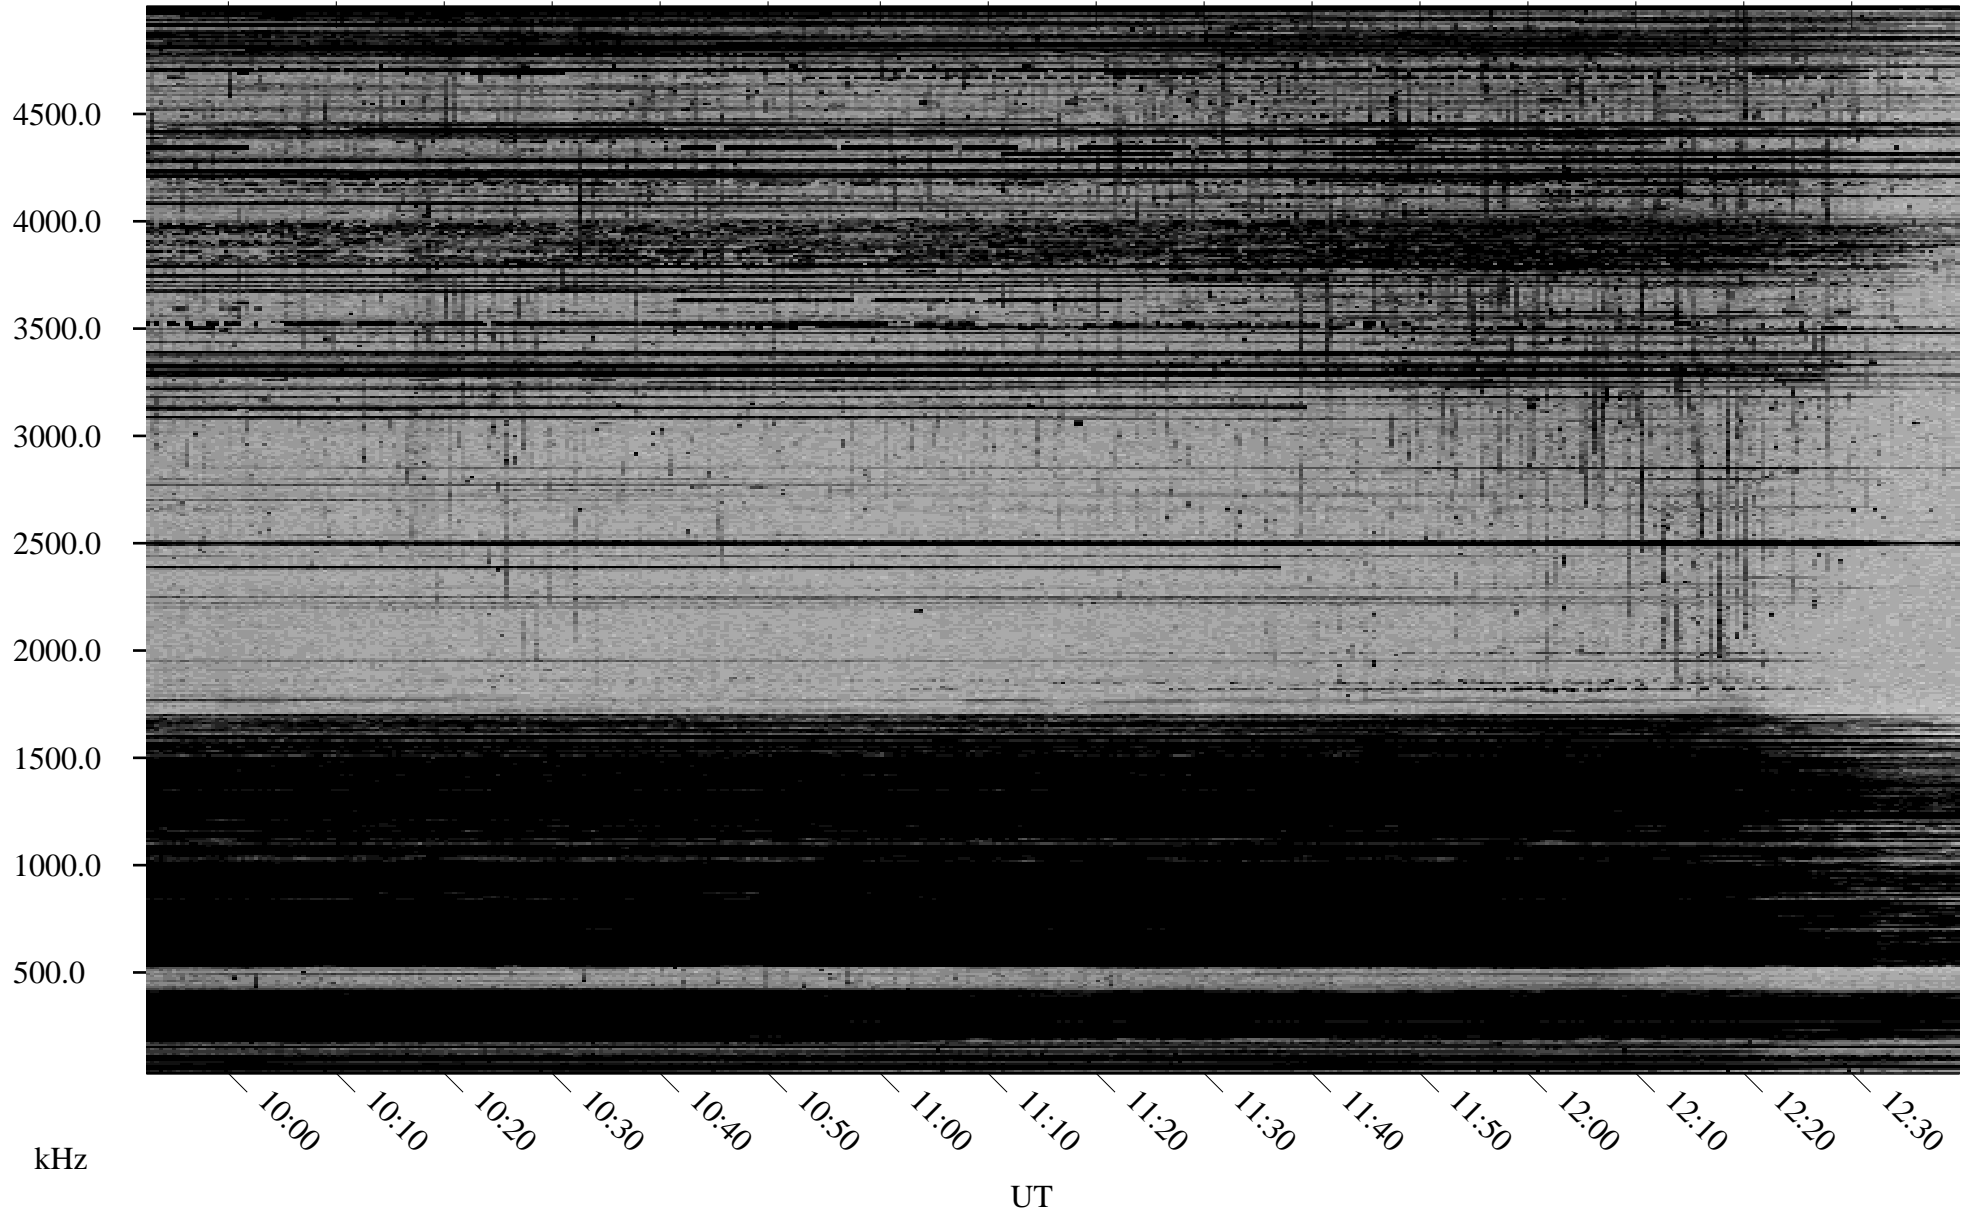

01/11/2001 Churchill, MTB

Linear Scale Black = 161 White = 15

ch010111.r00m max_12

Page 1

01/11/2001 Churchill, MTB

Linear Scale Black = 161 White = 15

ch010111.r00m max_12

Page 2

01/12/2001 Churchill, MTB

Linear Scale Black = 161 White = 15

ch010111.r00m max_12

Page 3

01/12/2001 Churchill, MTB

Linear Scale Black = 161 White = 15

ch010111.r00m max_12

Page 4

01/12/2001 Churchill, MTB

Linear Scale Black = 161 White = 15

ch010111.r00m max_12

Page 5

01/12/2001 Churchill, MTB

Linear Scale Black = 161 White = 15

ch010111.r00m max_12

01/12/2001 Churchill, MTB

Linear Scale Black = 161 White = 15

ch010111.r00m max_12

Page 7

01/12/2001 Churchill, MTB

Linear Scale Black = 161 White = 15

ch010111.r00m max_12