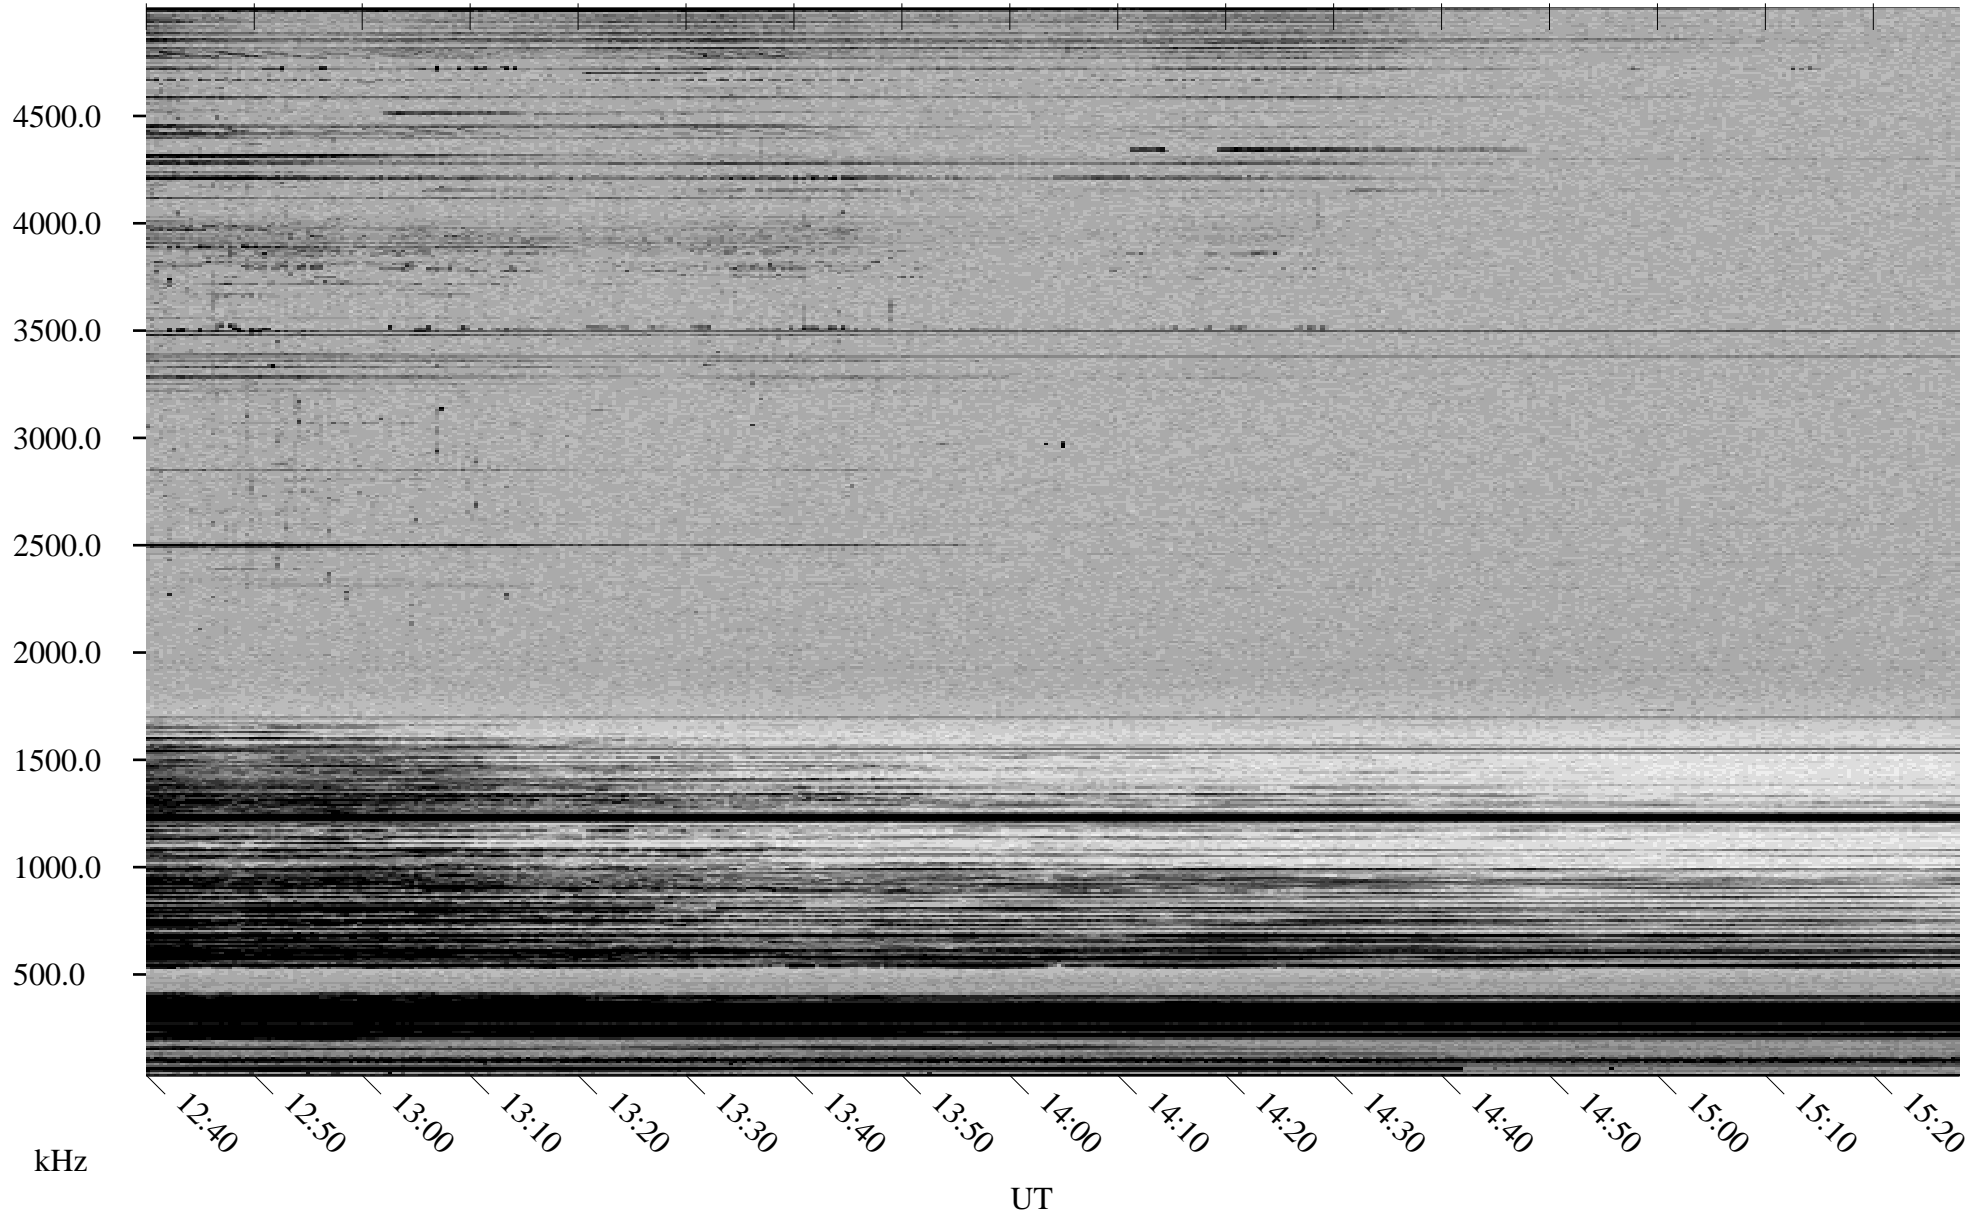

01/11/2001 Churchill, MTB

Linear Scale Black = 161 White = 15

ch010111.r00m max_12

Page 1

01/11/2001 Churchill, MTB

Linear Scale Black = 161 White = 15

ch010111.r00m max_12

Page 2

01/12/2001 Churchill, MTB

Linear Scale Black = 161 White = 15

ch010111.r00m max_12

Page 3

01/12/2001 Churchill, MTB

Linear Scale Black = 161 White = 15

ch010111.r00m max_12

Page 4

01/12/2001 Churchill, MTB

Linear Scale Black = 161 White = 15

ch010111.r00m max_12

Page 5

01/12/2001 Churchill, MTB

Linear Scale Black = 161 White = 15

ch010111.r00m max_12

01/12/2001 Churchill, MTB

Linear Scale Black = 161 White = 15

ch010111.r00m max_12

Page 7

01/12/2001 Churchill, MTB

Linear Scale Black = 161 White = 15

ch010111.r00m max_12