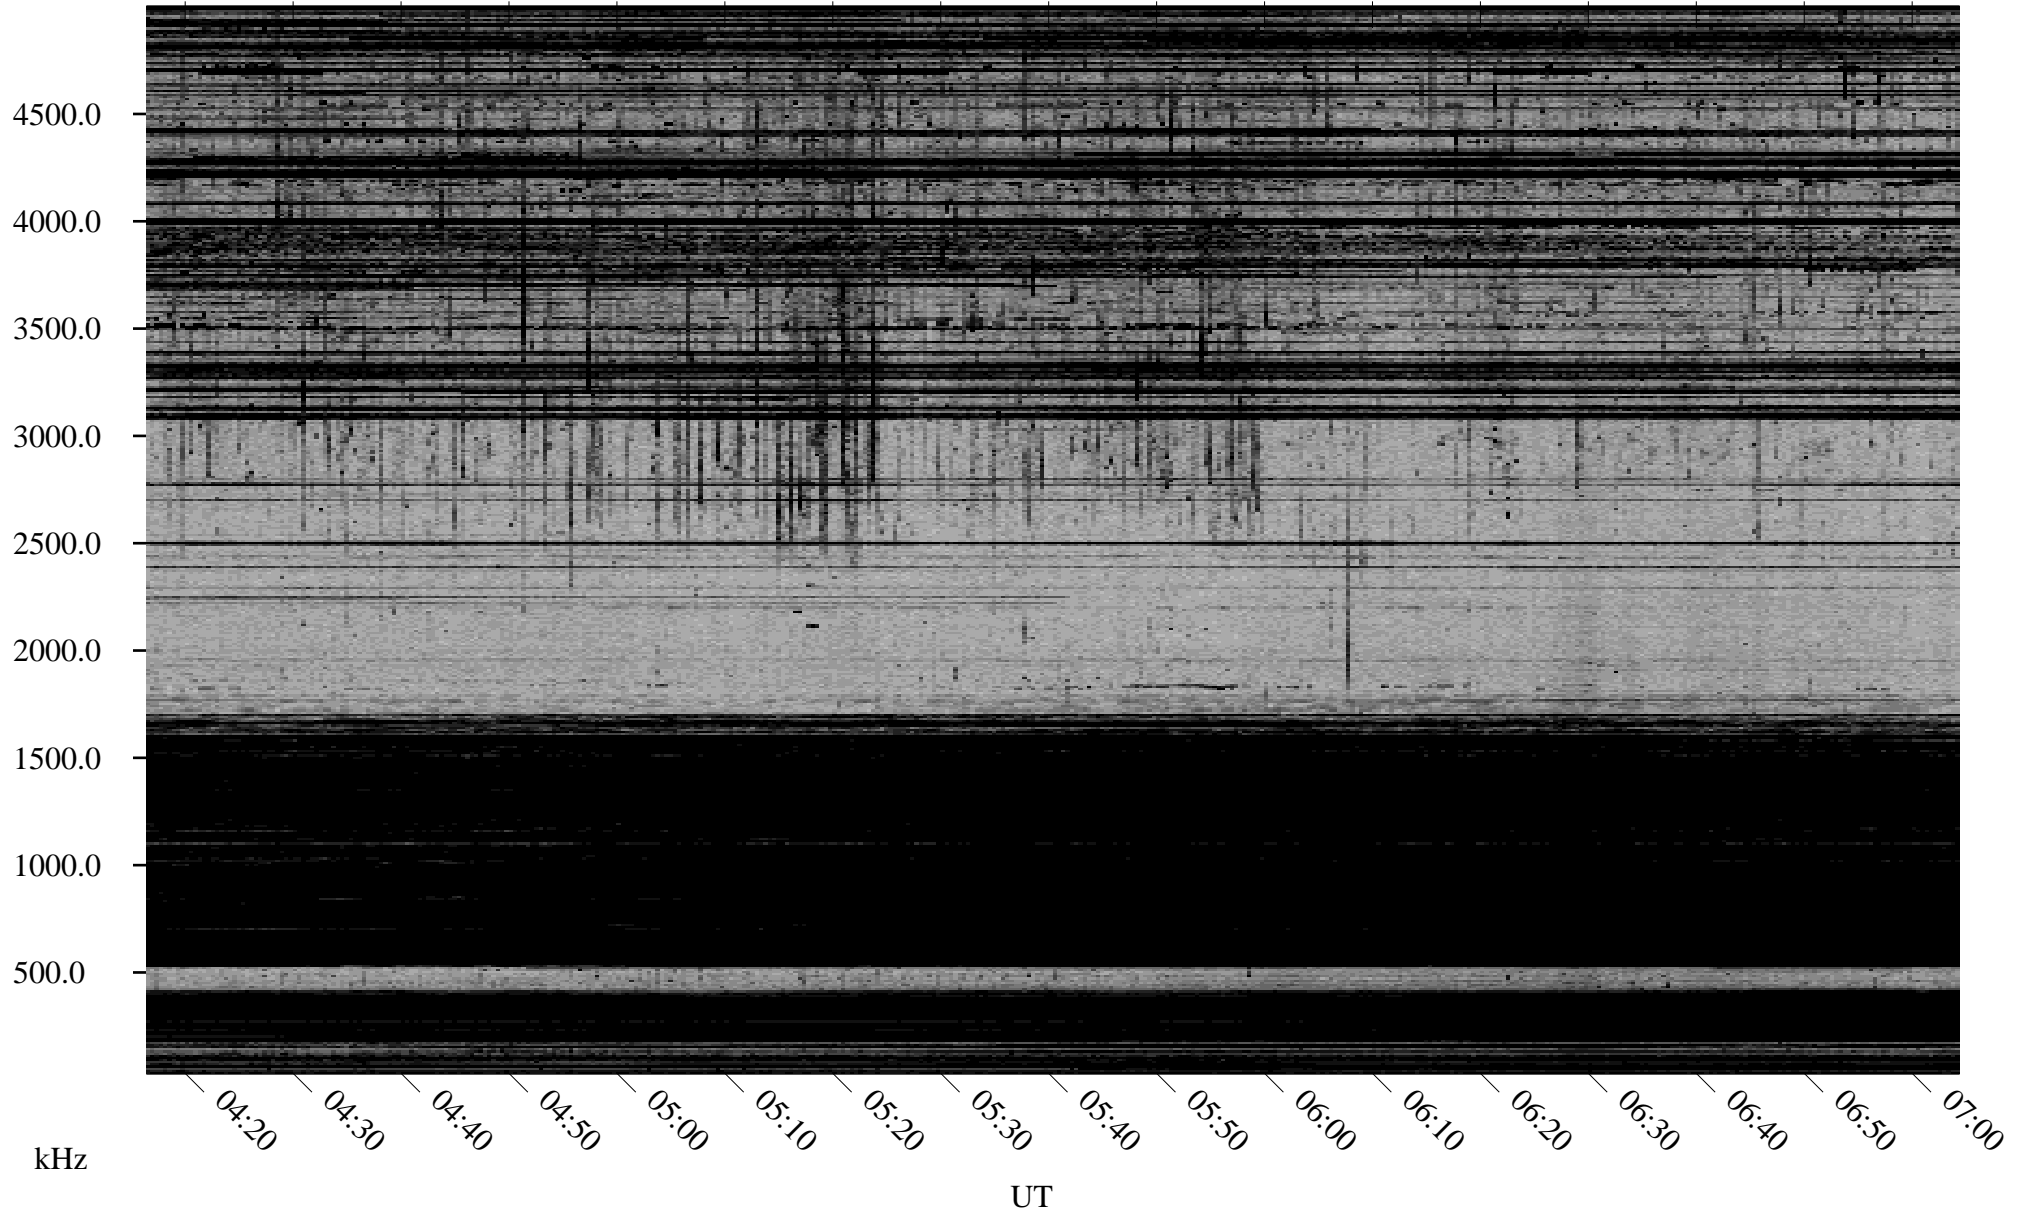

01/11/2001 Churchill, MTB

Linear Scale Black = 161 White = 15

ch010111.r00m max_12

Page 1

01/11/2001 Churchill, MTB

Linear Scale Black = 161 White = 15

ch010111.r00m max_12

Page 2

01/12/2001 Churchill, MTB

Linear Scale Black = 161 White = 15

ch010111.r00m max_12

Page 3

01/12/2001 Churchill, MTB

Linear Scale Black = 161 White = 15

ch010111.r00m max_12

Page 4

01/12/2001 Churchill, MTB

Linear Scale Black = 161 White = 15

ch010111.r00m max_12

Page 5

01/12/2001 Churchill, MTB

Linear Scale Black = 161 White = 15

ch010111.r00m max_12

01/12/2001 Churchill, MTB

Linear Scale Black = 161 White = 15

ch010111.r00m max_12

Page 7

01/12/2001 Churchill, MTB

Linear Scale Black = 161 White = 15

ch010111.r00m max_12