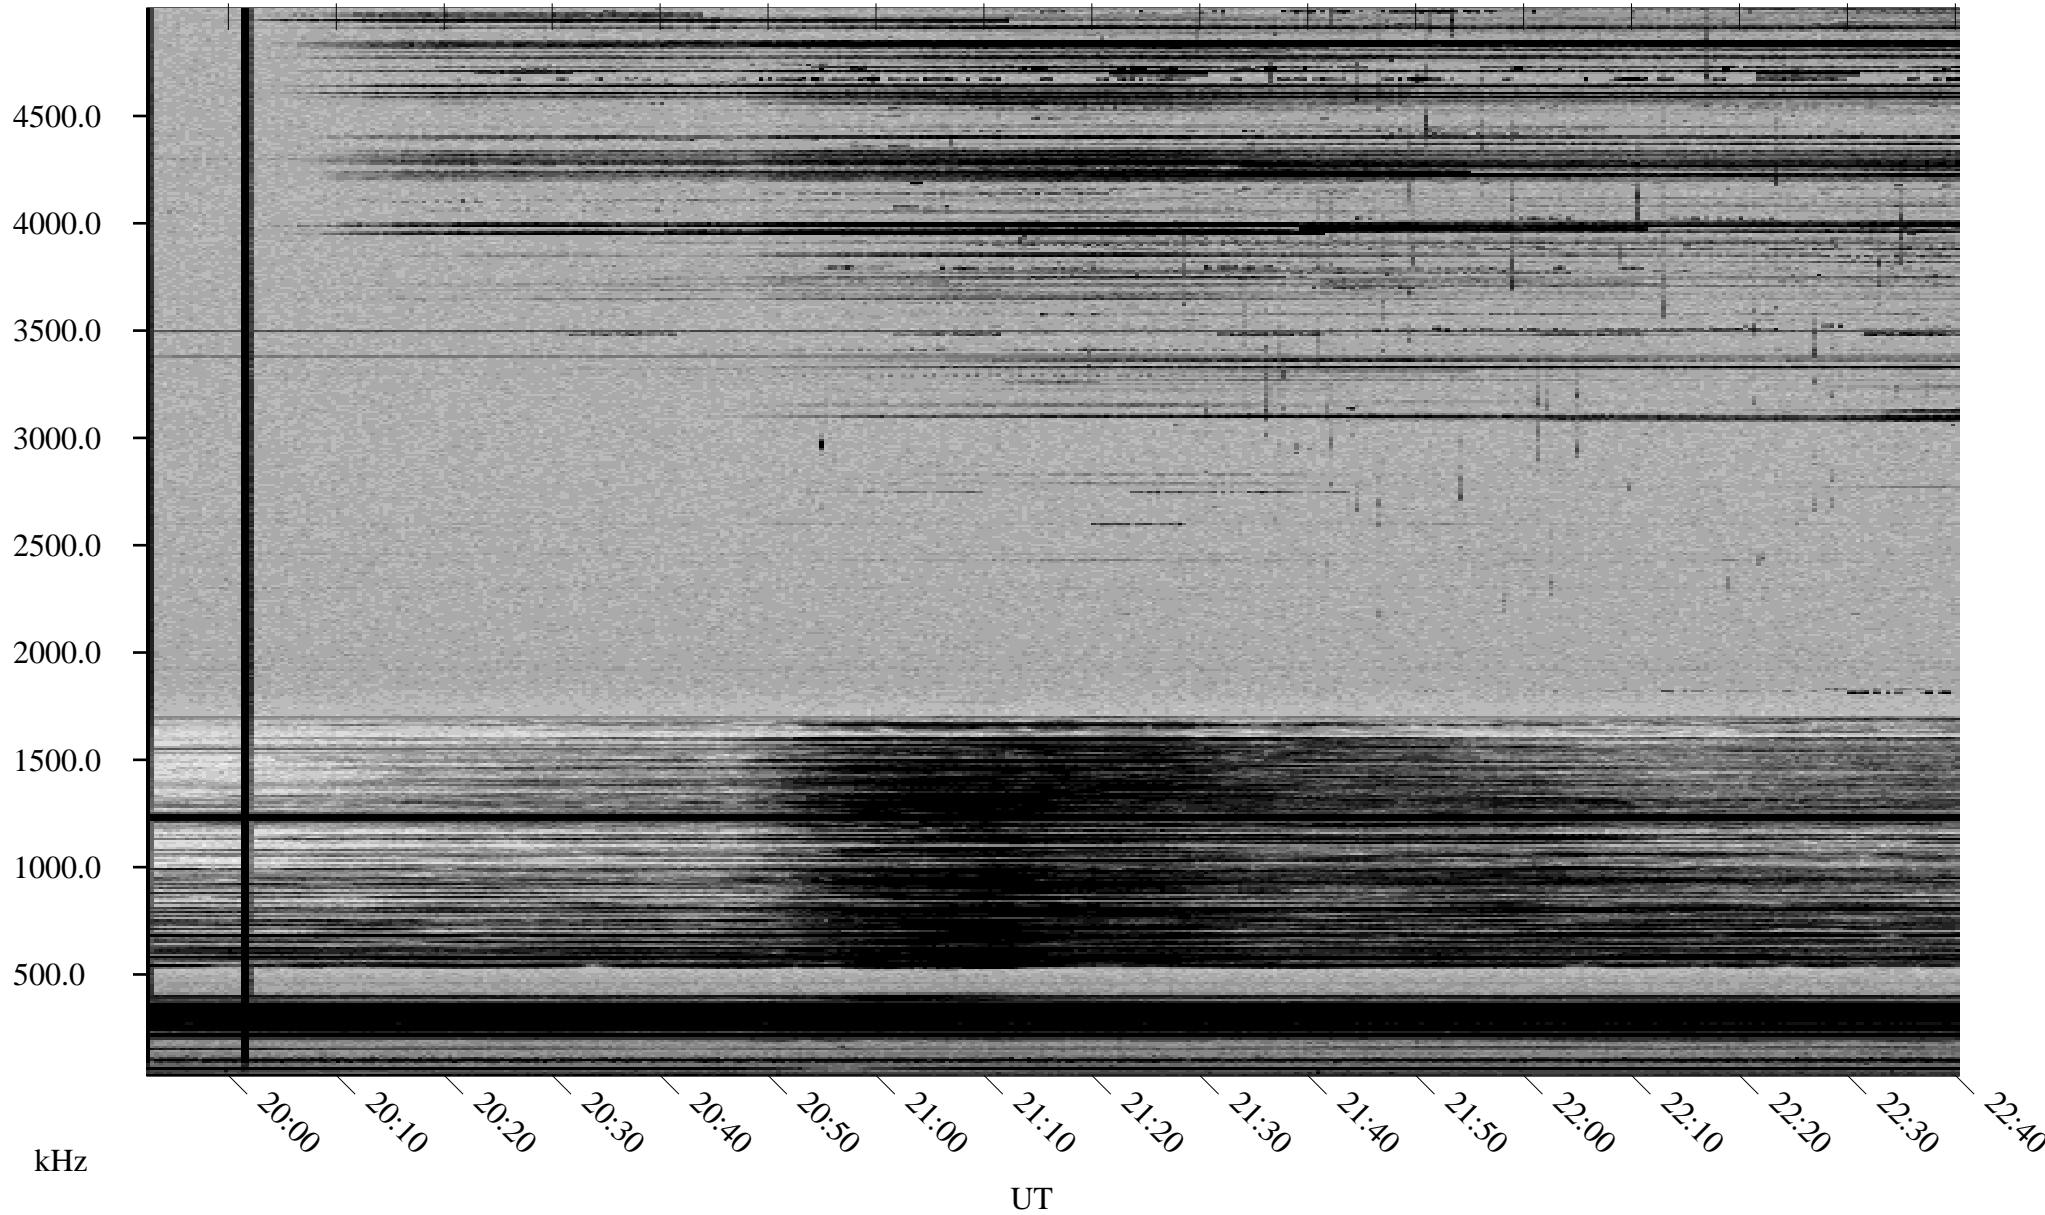

01/11/2001 Churchill, MTB

Linear Scale Black = 161 White = 15

ch010111.r00m max_12

Page 1

01/11/2001 Churchill, MTB

Linear Scale Black = 161 White = 15

ch010111.r00m max_12

Page 2

01/12/2001 Churchill, MTB

Linear Scale Black = 161 White = 15

ch010111.r00m max_12

Page 3

01/12/2001 Churchill, MTB

Linear Scale Black = 161 White = 15

ch010111.r00m max_12

Page 4

01/12/2001 Churchill, MTB

Linear Scale Black = 161 White = 15

ch010111.r00m max_12

Page 5

01/12/2001 Churchill, MTB

Linear Scale Black = 161 White = 15

ch010111.r00m max_12

01/12/2001 Churchill, MTB

Linear Scale Black = 161 White = 15

ch010111.r00m max_12

Page 7

01/12/2001 Churchill, MTB

Linear Scale Black = 161 White = 15

ch010111.r00m max_12