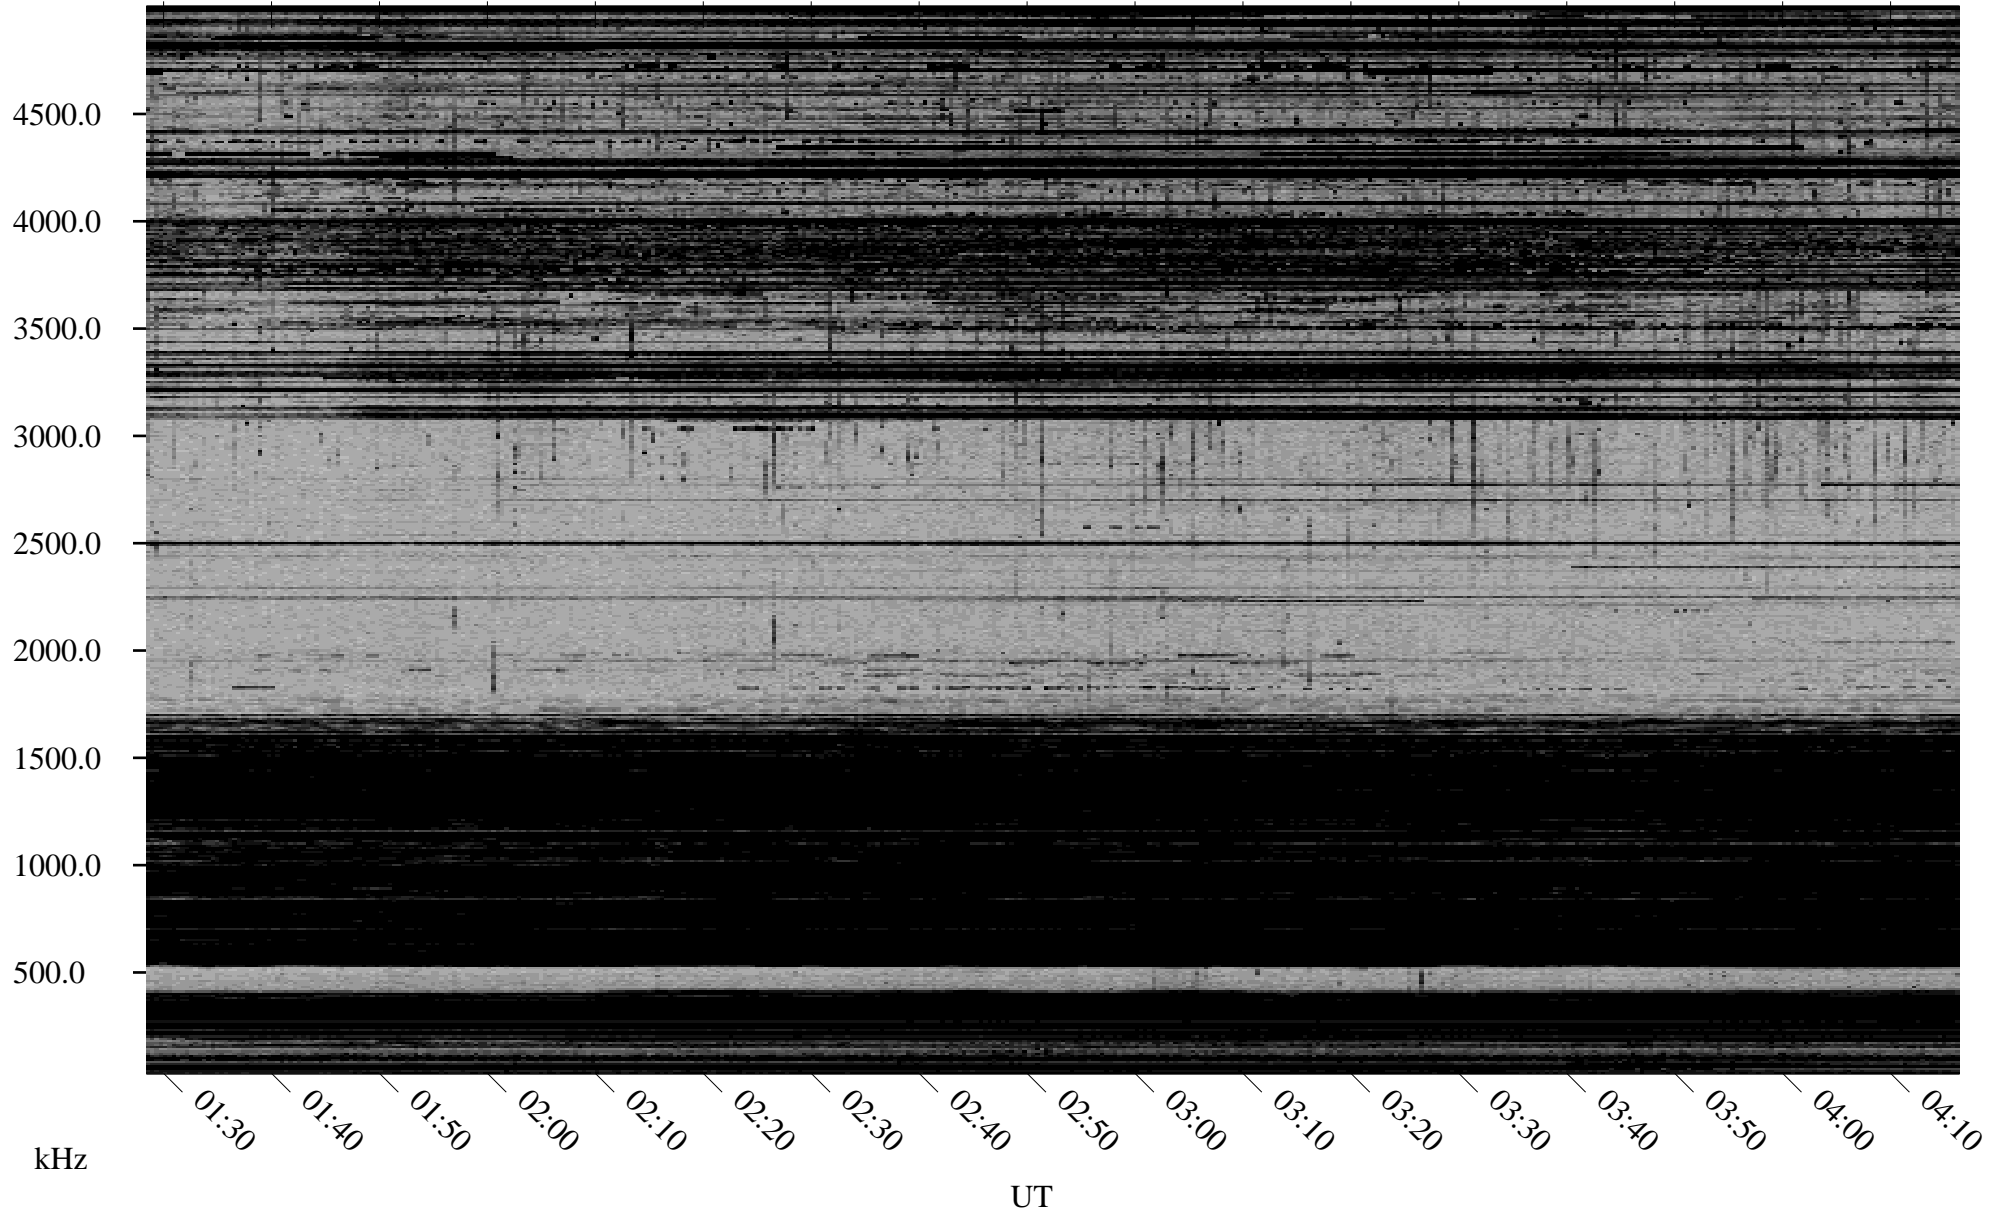

01/11/2001 Churchill, MTB

Linear Scale Black = 161 White = 15

ch010111.r00m max_12

Page 1

01/11/2001 Churchill, MTB

Linear Scale Black = 161 White = 15

ch010111.r00m max_12

Page 2

01/12/2001 Churchill, MTB

Linear Scale Black = 161 White = 15

ch010111.r00m max_12

Page 3

01/12/2001 Churchill, MTB

Linear Scale Black = 161 White = 15

ch010111.r00m max_12

Page 4

01/12/2001 Churchill, MTB

Linear Scale Black = 161 White = 15

ch010111.r00m max_12

Page 5

01/12/2001 Churchill, MTB

Linear Scale Black = 161 White = 15

ch010111.r00m max_12

01/12/2001 Churchill, MTB

Linear Scale Black = 161 White = 15

ch010111.r00m max_12

Page 7

01/12/2001 Churchill, MTB

Linear Scale Black = 161 White = 15

ch010111.r00m max_12