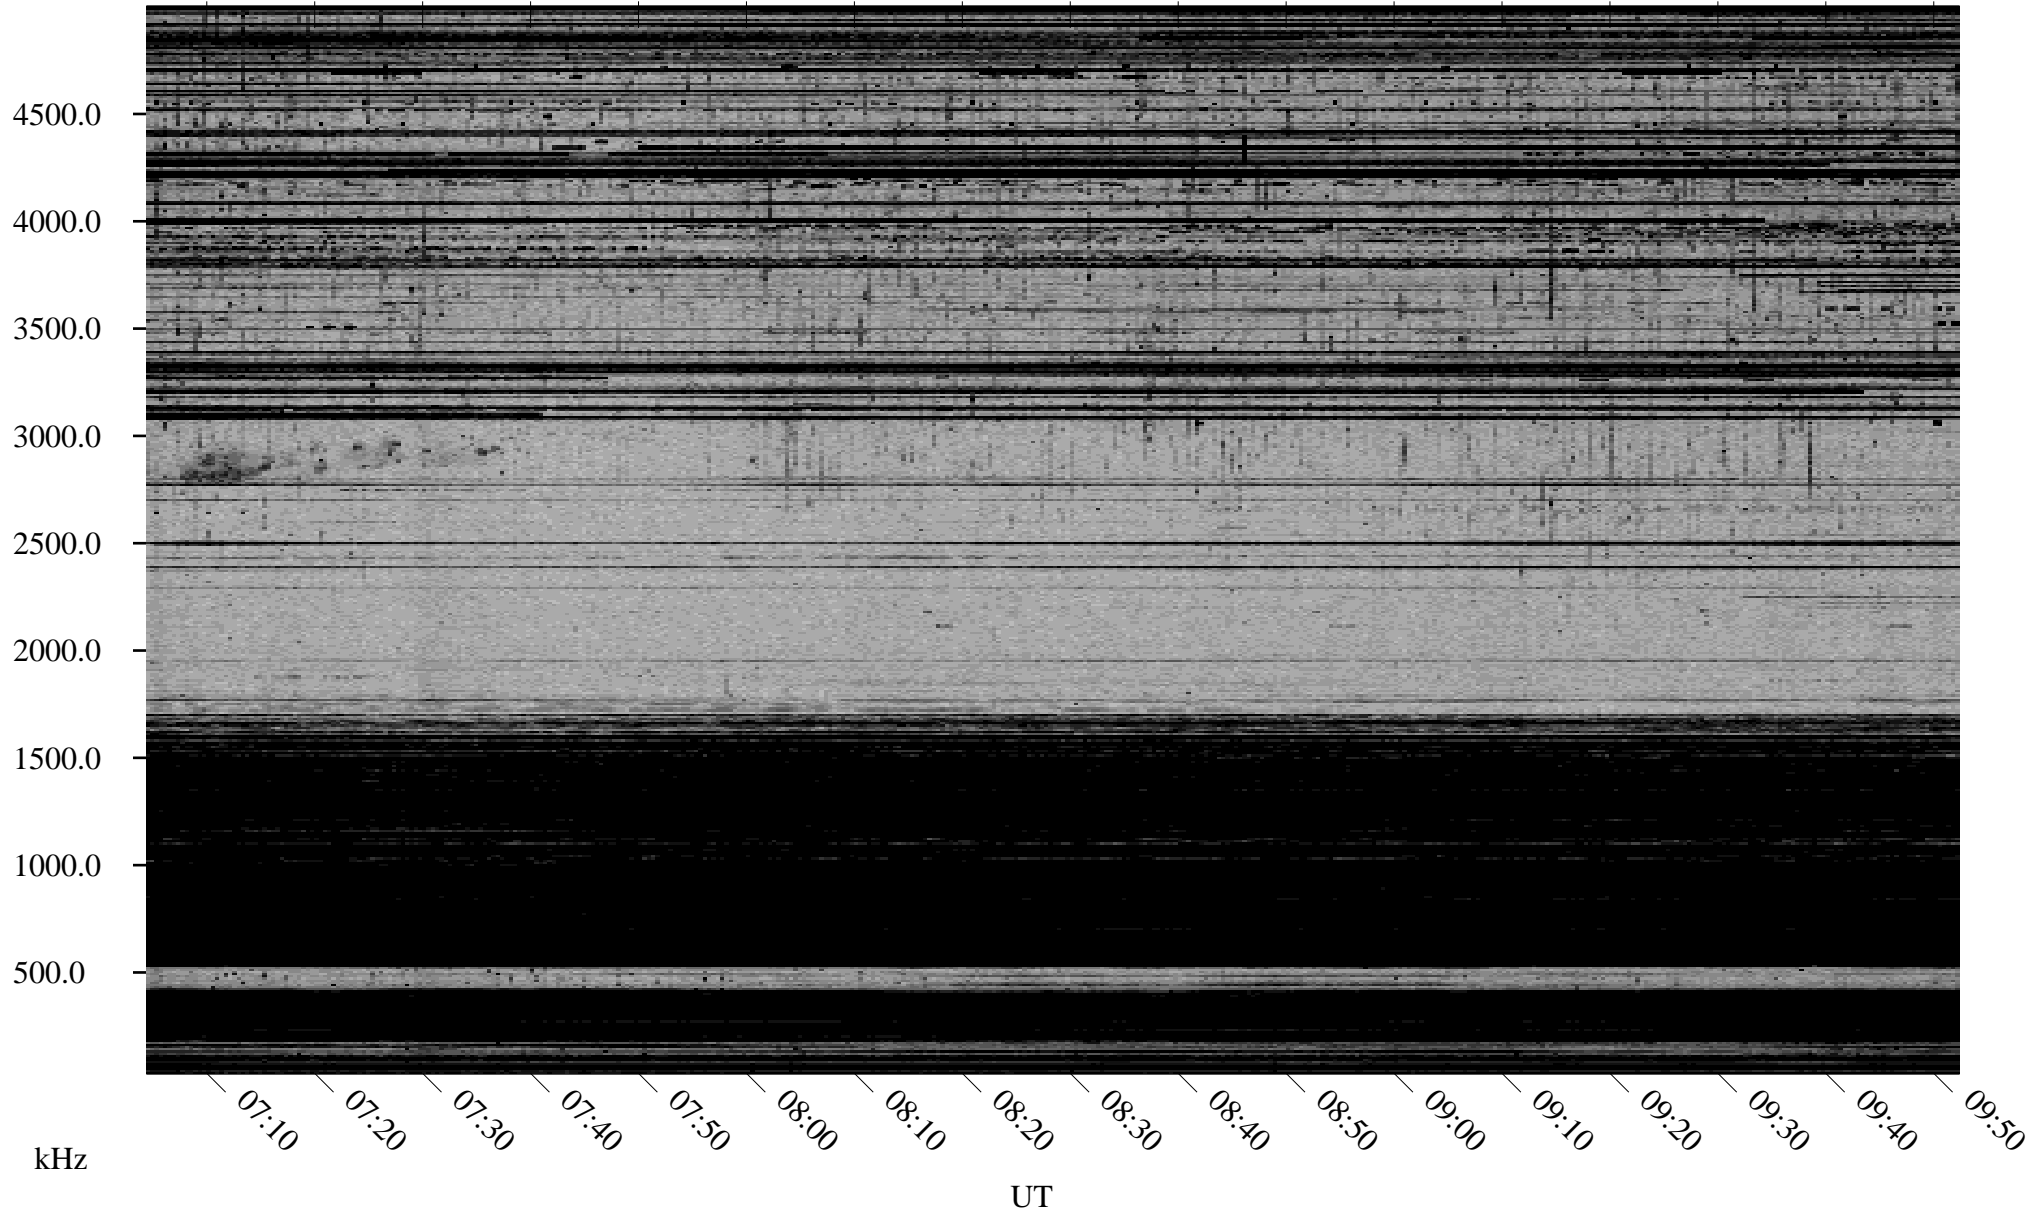

01/11/2001 Churchill, MTB

Linear Scale Black = 161 White = 15

ch010111.r00m max_12

Page 1

01/11/2001 Churchill, MTB

Linear Scale Black = 161 White = 15

ch010111.r00m max_12

Page 2

01/12/2001 Churchill, MTB

Linear Scale Black = 161 White = 15

ch010111.r00m max_12

Page 3

01/12/2001 Churchill, MTB

Linear Scale Black = 161 White = 15

ch010111.r00m max_12

Page 4

01/12/2001 Churchill, MTB

Linear Scale Black = 161 White = 15

ch010111.r00m max_12

Page 5

01/12/2001 Churchill, MTB

Linear Scale Black = 161 White = 15

ch010111.r00m max_12

01/12/2001 Churchill, MTB

Linear Scale Black = 161 White = 15

ch010111.r00m max_12

Page 7

01/12/2001 Churchill, MTB

Linear Scale Black = 161 White = 15

ch010111.r00m max_12