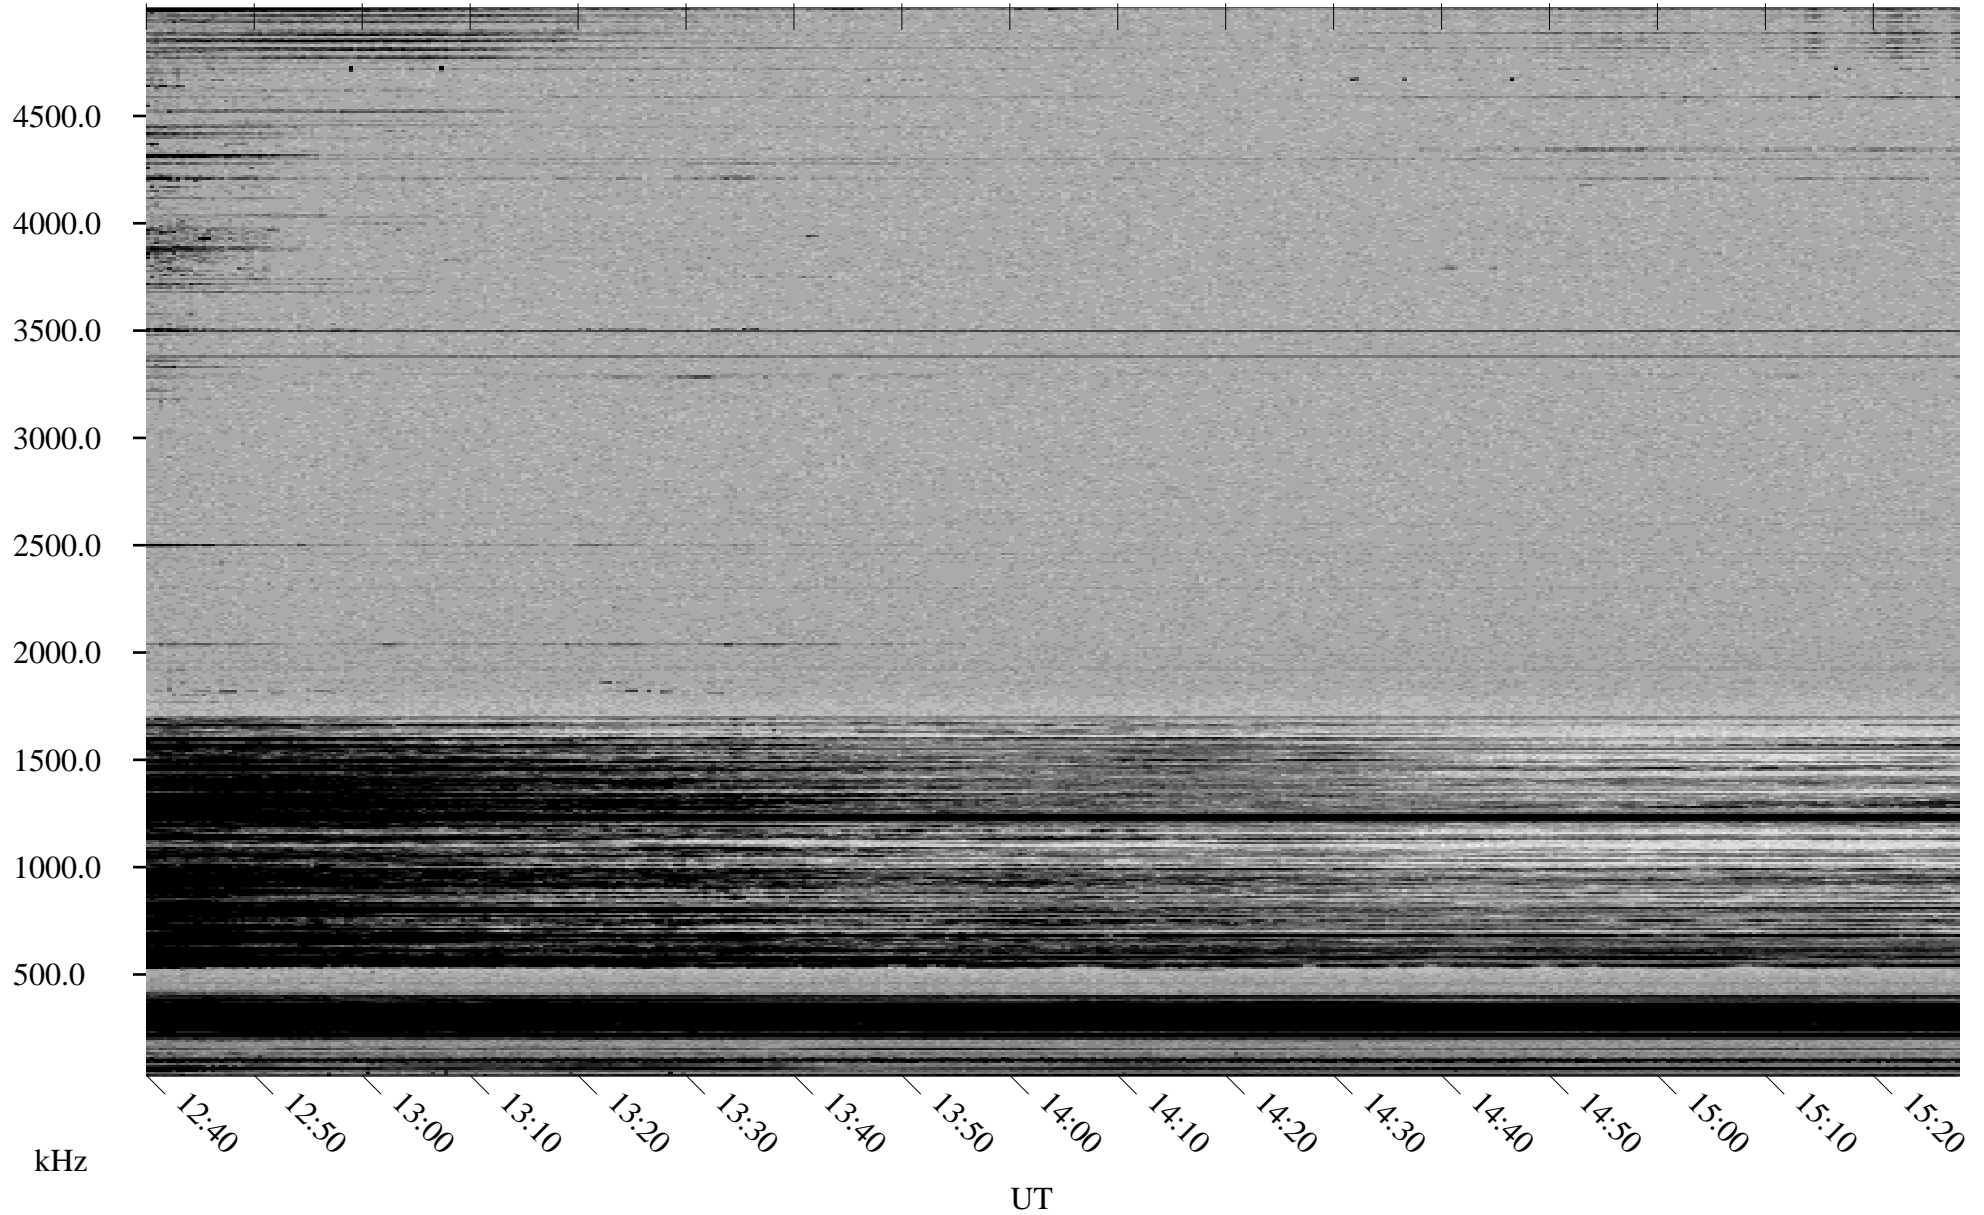

01/13/2001 Churchill, MTB

Linear Scale Black = 161 White = 15

ch01013l.r00m max_12

Page 1

01/13/2001 Churchill, MTB

Linear Scale Black = 161 White = 15

ch01013l.r00m max_12

Page 2

01/14/2001 Churchill, MTB

Linear Scale Black = 161 White = 15

ch01013l.r00m max_12

Page 3

01/14/2001 Churchill, MTB

Linear Scale Black = 161 White = 15

ch01013l.r00m max_12

Page 4

01/14/2001 Churchill, MTB

Linear Scale Black = 161 White = 15

ch01013l.r00m max_12

Page 5

01/14/2001 Churchill, MTB

Linear Scale Black = 161 White = 15

ch01013l.r00m max_12

Page 6

01/14/2001 Churchill, MTB

Linear Scale Black = 161 White = 15

ch01013l.r00m max_12

Page 7

01/14/2001 Churchill, MTB

Linear Scale Black = 161 White = 15

ch01013l.r00m max_12

Page 8