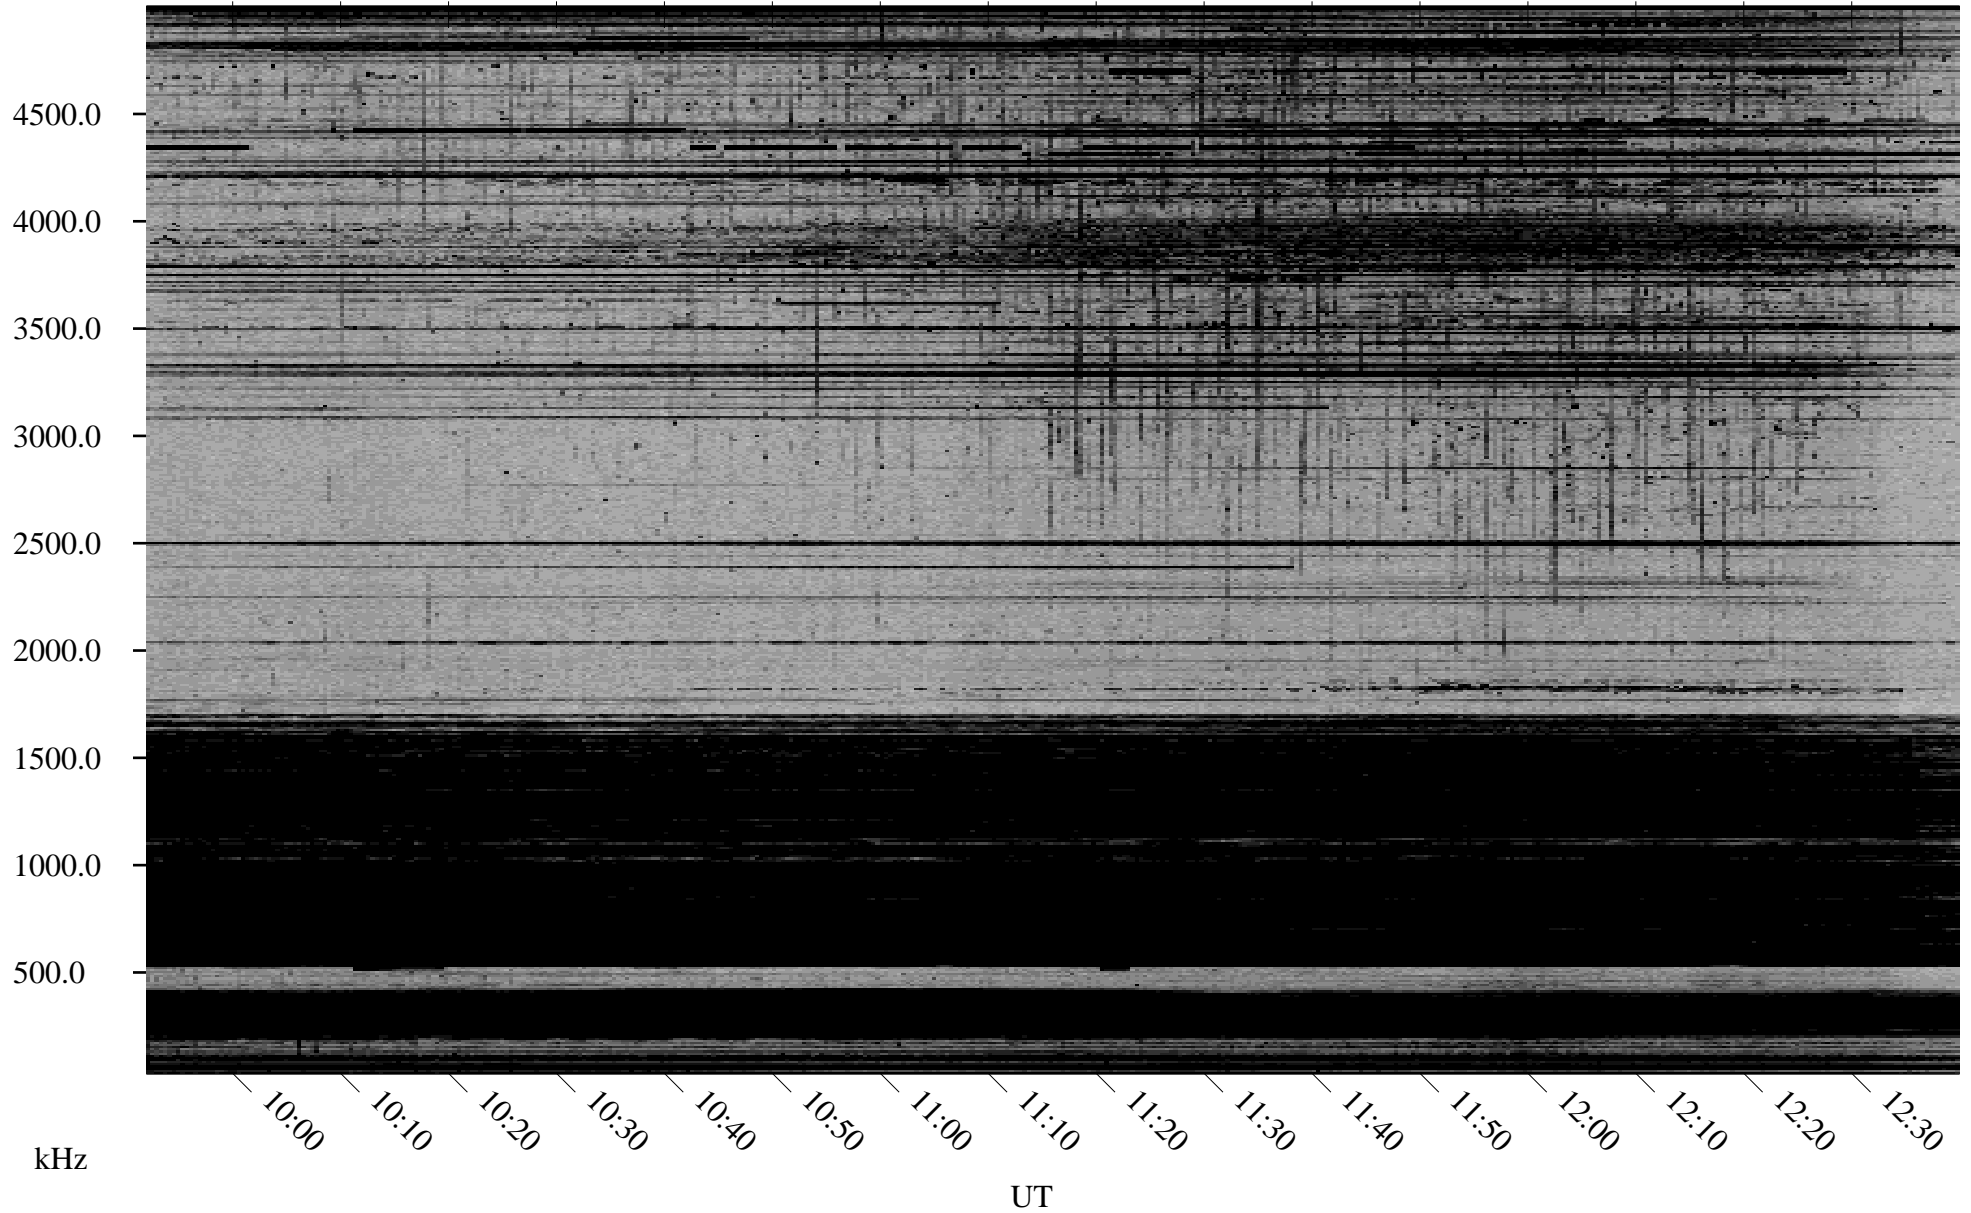

01/13/2001 Churchill, MTB

Linear Scale Black = 161 White = 15

ch01013l.r00m max_12

Page 1

01/13/2001 Churchill, MTB

Linear Scale Black = 161 White = 15

ch01013l.r00m max_12

Page 2

01/14/2001 Churchill, MTB

Linear Scale Black = 161 White = 15

ch01013l.r00m max_12

Page 3

01/14/2001 Churchill, MTB

Linear Scale Black = 161 White = 15

ch01013l.r00m max_12

Page 4

01/14/2001 Churchill, MTB

Linear Scale Black = 161 White = 15

ch01013l.r00m max_12

Page 5

01/14/2001 Churchill, MTB

Linear Scale Black = 161 White = 15

ch01013l.r00m max_12

Page 6

01/14/2001 Churchill, MTB

Linear Scale Black = 161 White = 15

ch01013l.r00m max_12

Page 7

01/14/2001 Churchill, MTB

Linear Scale Black = 161 White = 15

ch01013l.r00m max_12

Page 8