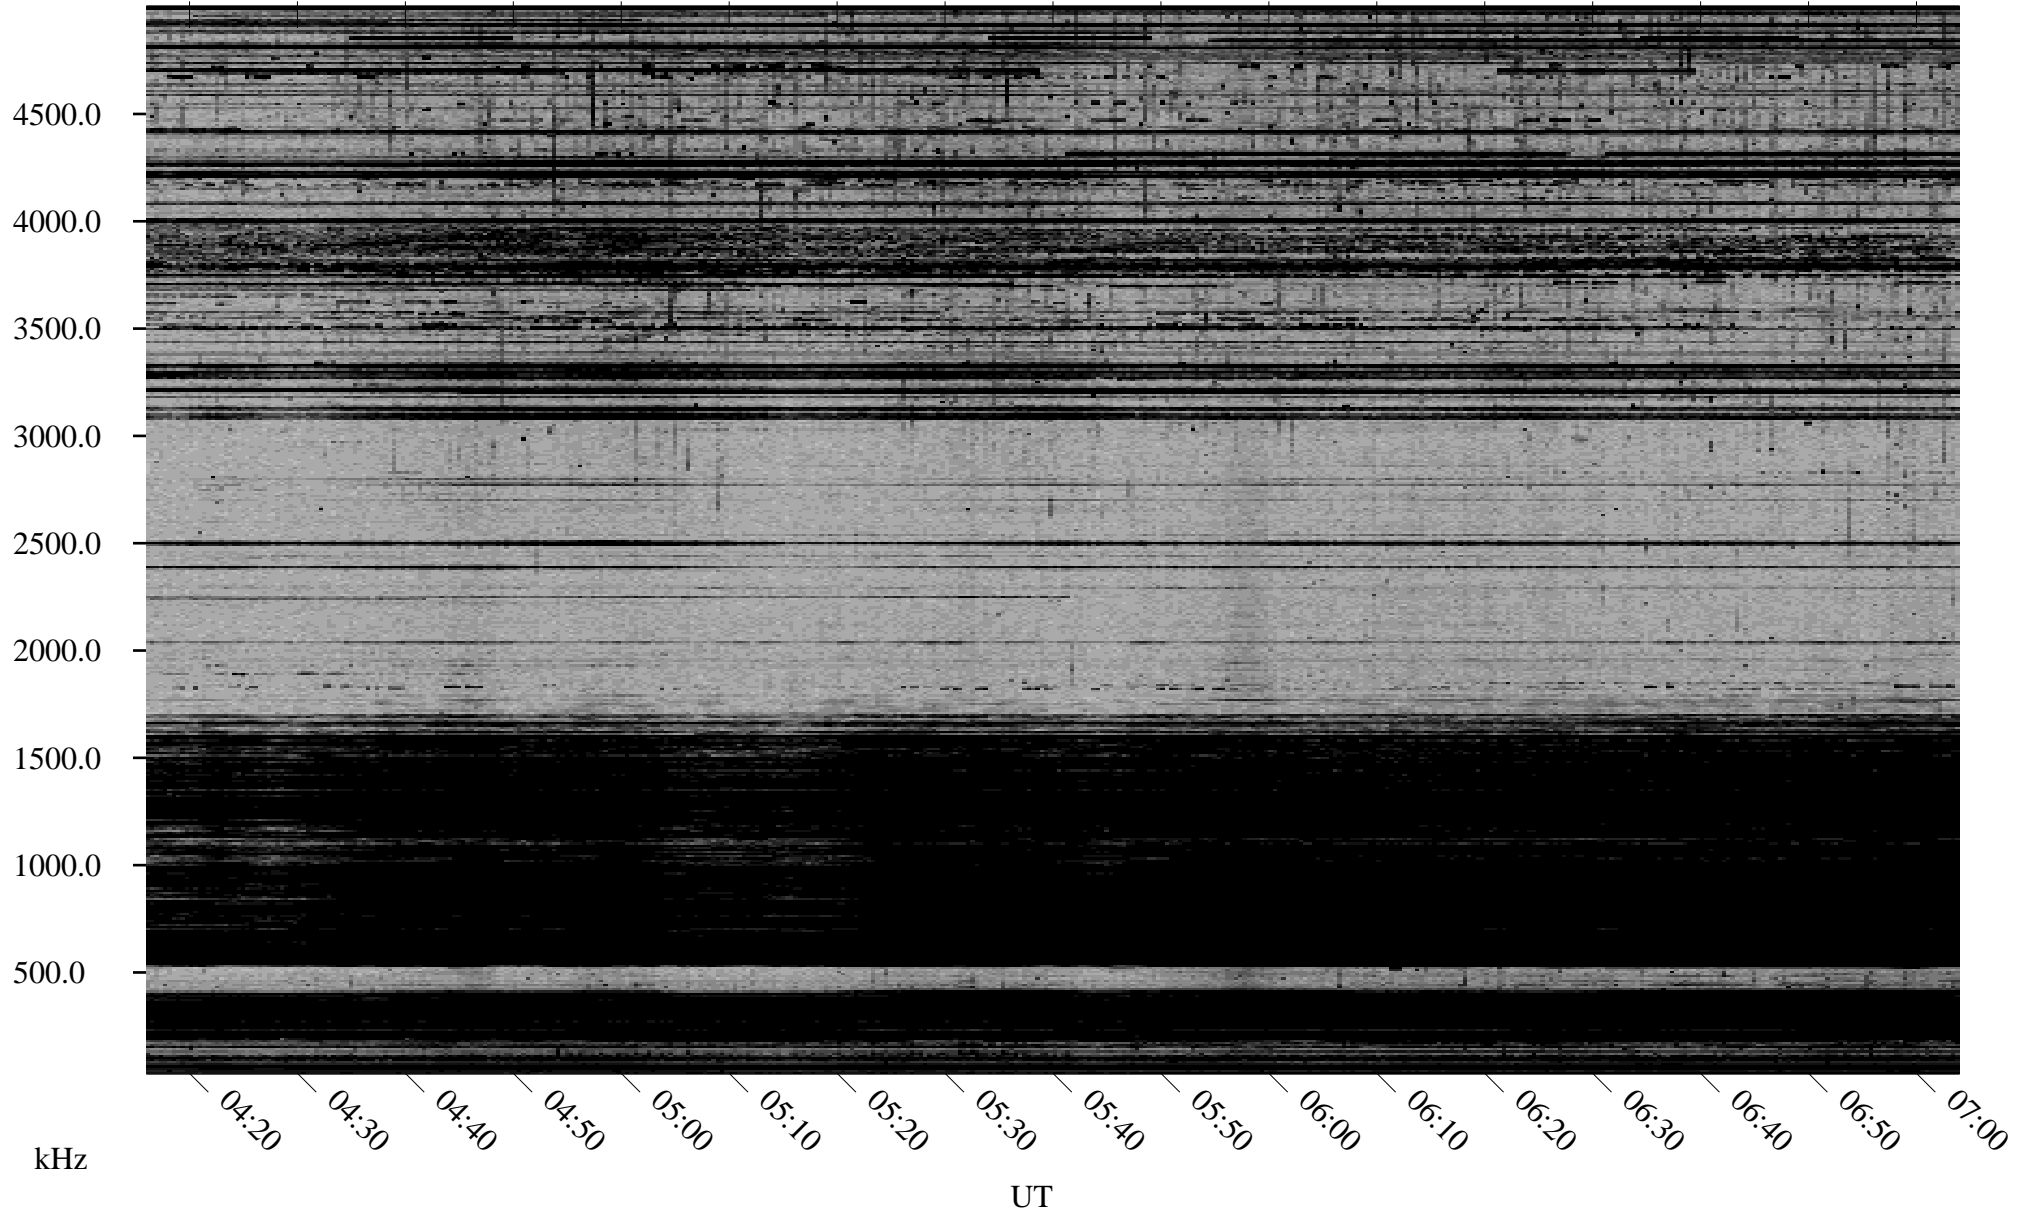

01/13/2001 Churchill, MTB

Linear Scale Black = 161 White = 15

ch01013l.r00m max_12

Page 1

01/13/2001 Churchill, MTB

Linear Scale Black = 161 White = 15

ch01013l.r00m max_12

Page 2

01/14/2001 Churchill, MTB

Linear Scale Black = 161 White = 15

ch01013l.r00m max_12

Page 3

01/14/2001 Churchill, MTB

Linear Scale Black = 161 White = 15

ch01013l.r00m max_12

Page 4

01/14/2001 Churchill, MTB

Linear Scale Black = 161 White = 15

ch01013l.r00m max_12

Page 5

01/14/2001 Churchill, MTB

Linear Scale Black = 161 White = 15

ch01013l.r00m max_12

Page 6

01/14/2001 Churchill, MTB

Linear Scale Black = 161 White = 15

ch01013l.r00m max_12

Page 7

01/14/2001 Churchill, MTB

Linear Scale Black = 161 White = 15

ch01013l.r00m max_12

Page 8