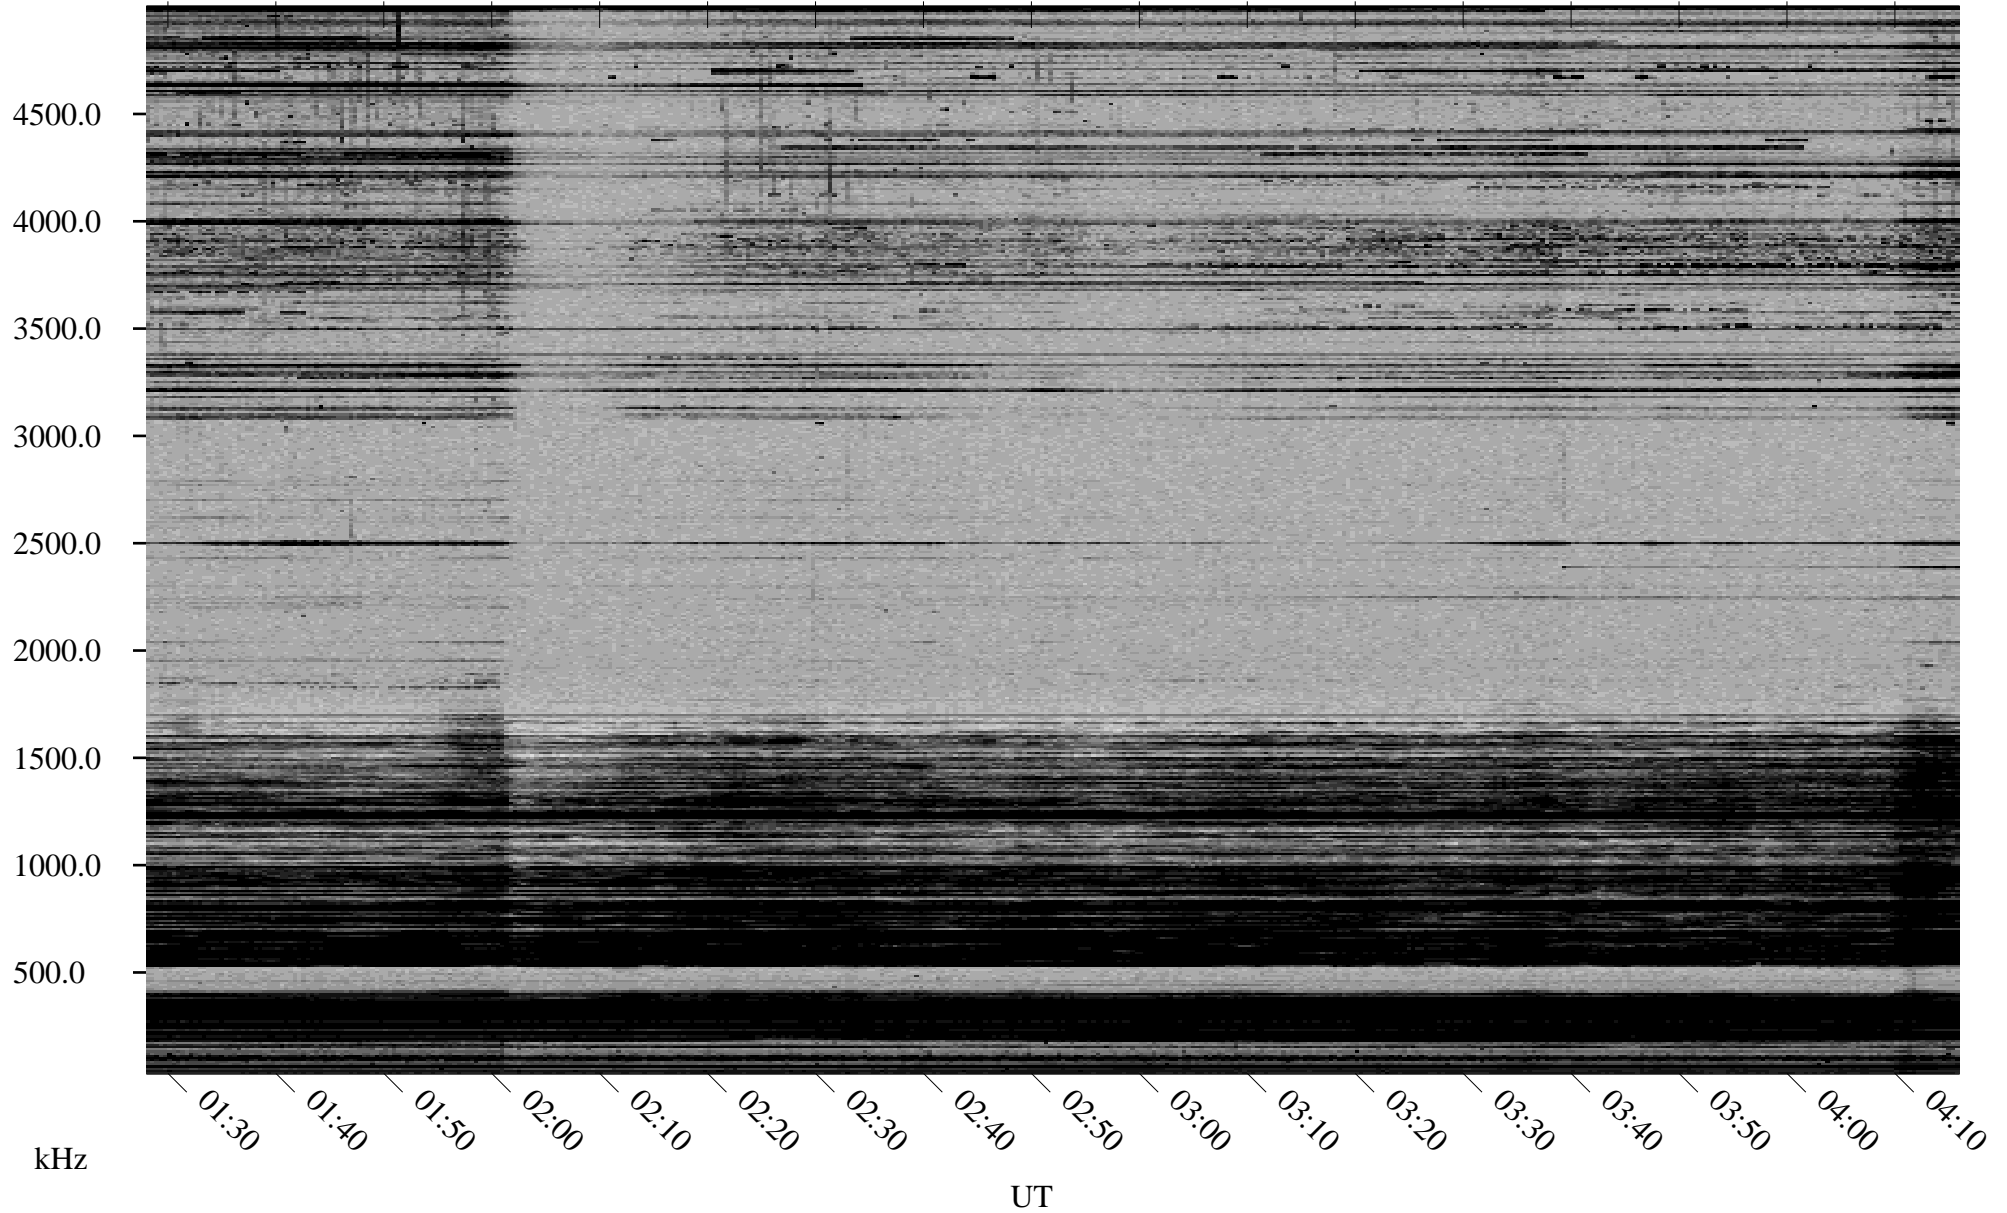

01/13/2001 Churchill, MTB

Linear Scale Black = 161 White = 15

ch01013l.r00m max_12

Page 1

01/13/2001 Churchill, MTB

Linear Scale Black = 161 White = 15

ch01013l.r00m max_12

Page 2

01/14/2001 Churchill, MTB

Linear Scale Black = 161 White = 15

ch01013l.r00m max_12

Page 3

01/14/2001 Churchill, MTB

Linear Scale Black = 161 White = 15

ch01013l.r00m max_12

Page 4

01/14/2001 Churchill, MTB

Linear Scale Black = 161 White = 15

ch01013l.r00m max_12

Page 5

01/14/2001 Churchill, MTB

Linear Scale Black = 161 White = 15

ch01013l.r00m max_12

Page 6

01/14/2001 Churchill, MTB

Linear Scale Black = 161 White = 15

ch01013l.r00m max_12

Page 7

01/14/2001 Churchill, MTB

Linear Scale Black = 161 White = 15

ch01013l.r00m max_12

Page 8