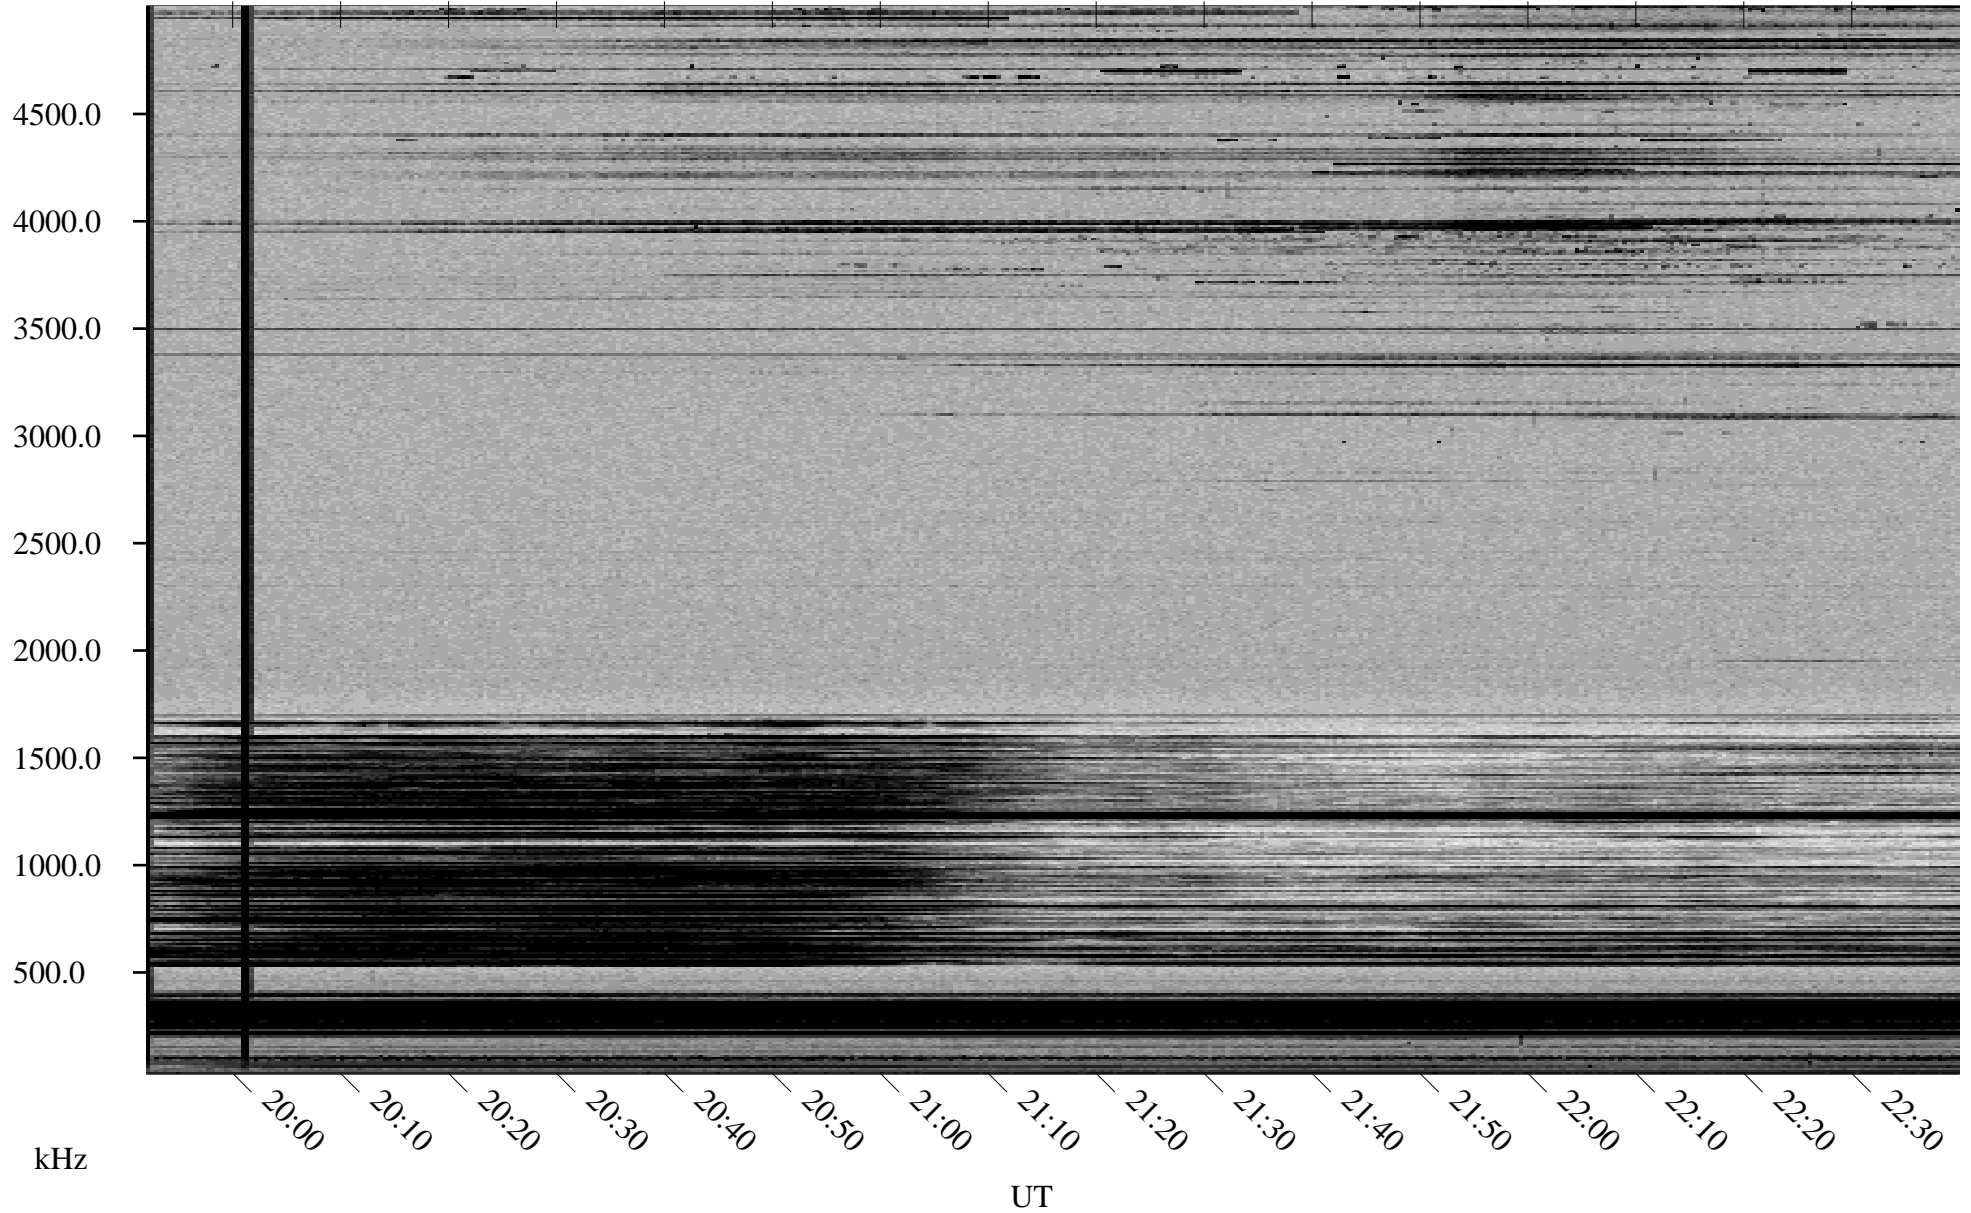

01/13/2001 Churchill, MTB

Linear Scale Black = 161 White = 15

ch01013l.r00m max_12

Page 1

01/13/2001 Churchill, MTB

Linear Scale Black = 161 White = 15

ch01013l.r00m max_12

Page 2

01/14/2001 Churchill, MTB

Linear Scale Black = 161 White = 15

ch01013l.r00m max_12

Page 3

01/14/2001 Churchill, MTB

Linear Scale Black = 161 White = 15

ch01013l.r00m max_12

Page 4

01/14/2001 Churchill, MTB

Linear Scale Black = 161 White = 15

ch01013l.r00m max_12

Page 5

01/14/2001 Churchill, MTB

Linear Scale Black = 161 White = 15

ch01013l.r00m max_12

Page 6

01/14/2001 Churchill, MTB

Linear Scale Black = 161 White = 15

ch01013l.r00m max_12

Page 7

01/14/2001 Churchill, MTB

Linear Scale Black = 161 White = 15

ch01013l.r00m max_12

Page 8