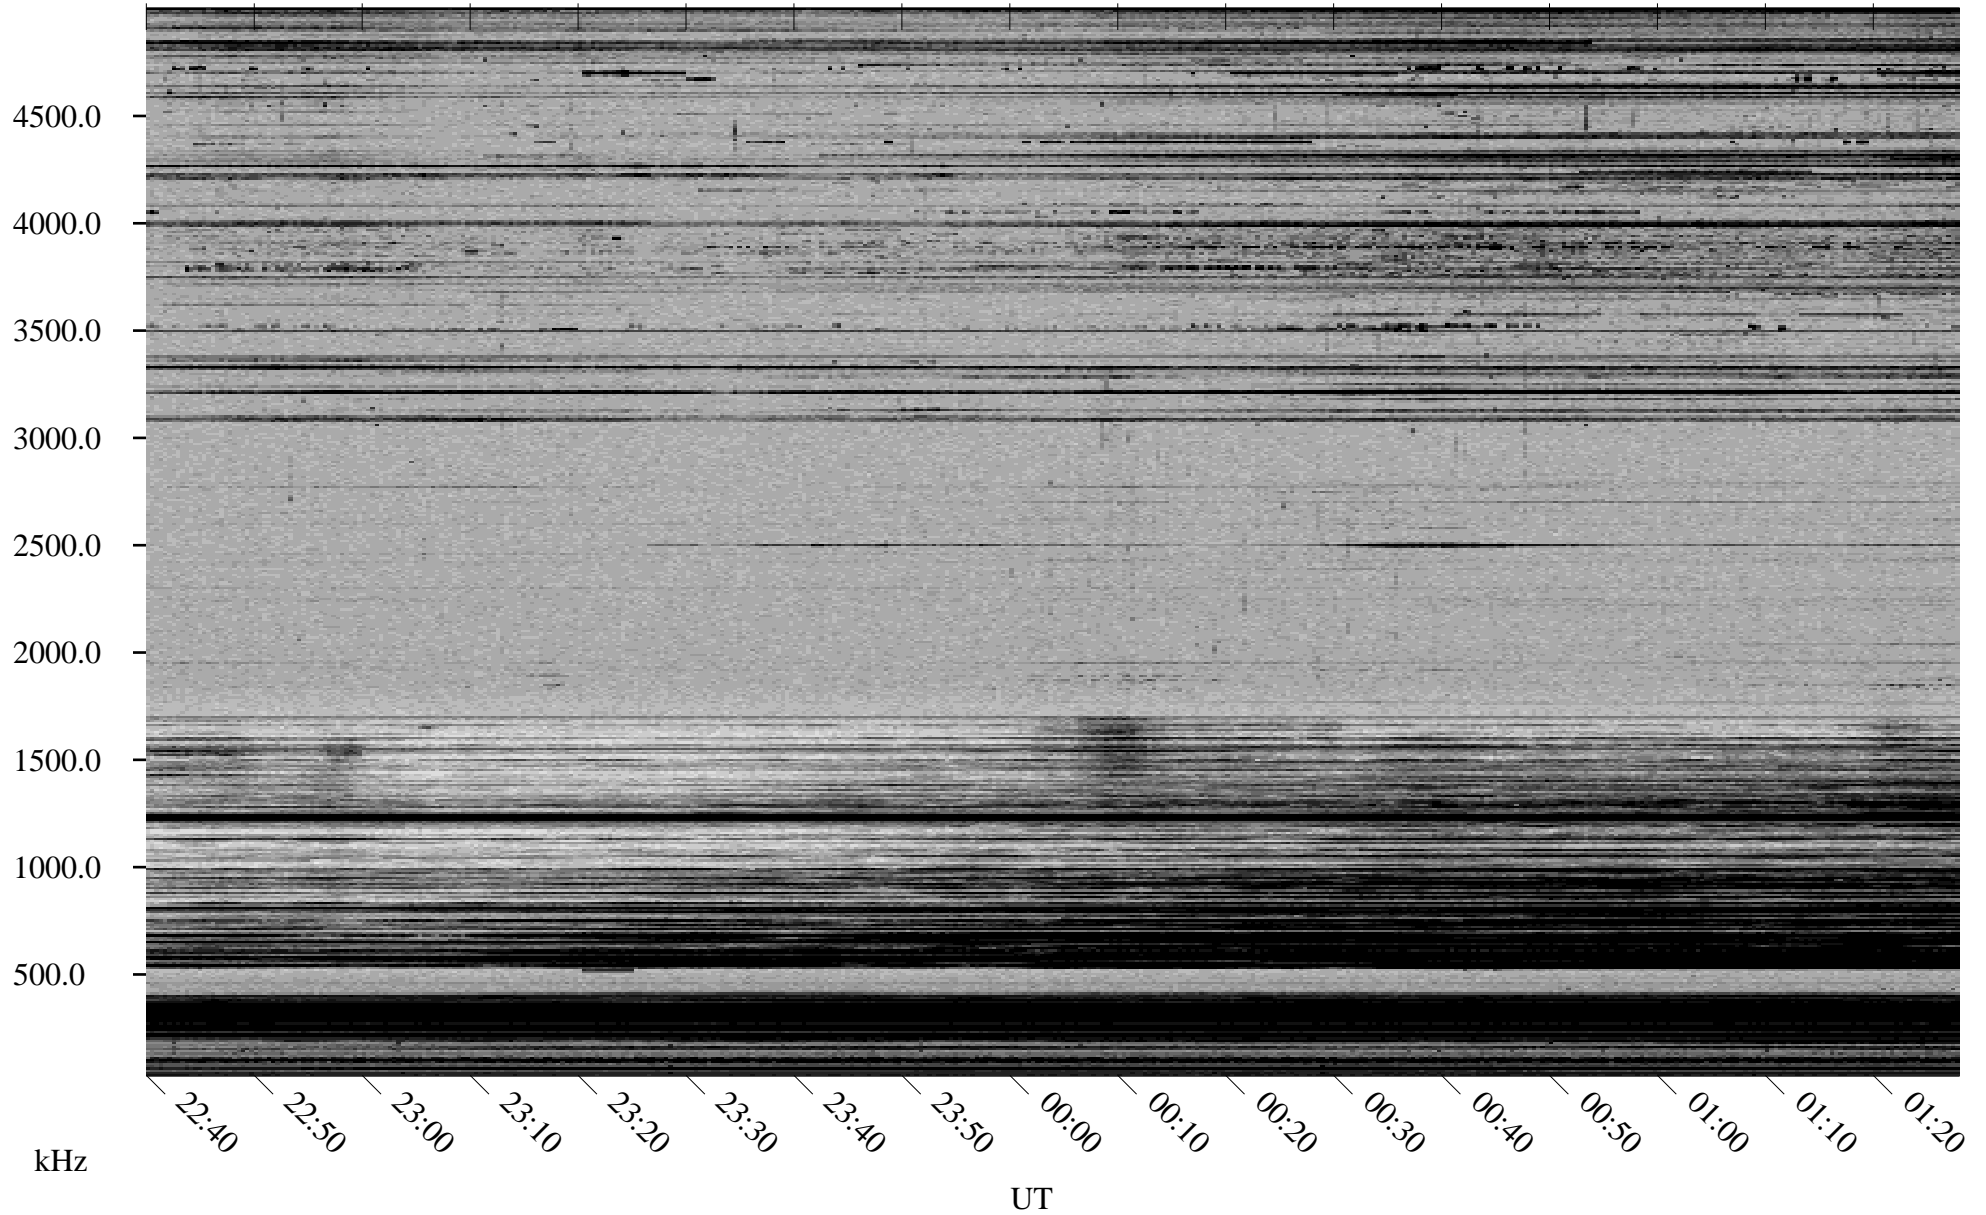

01/13/2001 Churchill, MTB

Linear Scale Black = 161 White = 15

ch01013l.r00m max_12

Page 1

01/13/2001 Churchill, MTB

Linear Scale Black = 161 White = 15

ch01013l.r00m max_12

Page 2

01/14/2001 Churchill, MTB

Linear Scale Black = 161 White = 15

ch01013l.r00m max_12

Page 3

01/14/2001 Churchill, MTB

Linear Scale Black = 161 White = 15

ch01013l.r00m max_12

Page 4

01/14/2001 Churchill, MTB

Linear Scale Black = 161 White = 15

ch01013l.r00m max_12

Page 5

01/14/2001 Churchill, MTB

Linear Scale Black = 161 White = 15

ch01013l.r00m max_12

Page 6

01/14/2001 Churchill, MTB

Linear Scale Black = 161 White = 15

ch01013l.r00m max_12

Page 7

01/14/2001 Churchill, MTB

Linear Scale Black = 161 White = 15

ch01013l.r00m max_12

Page 8