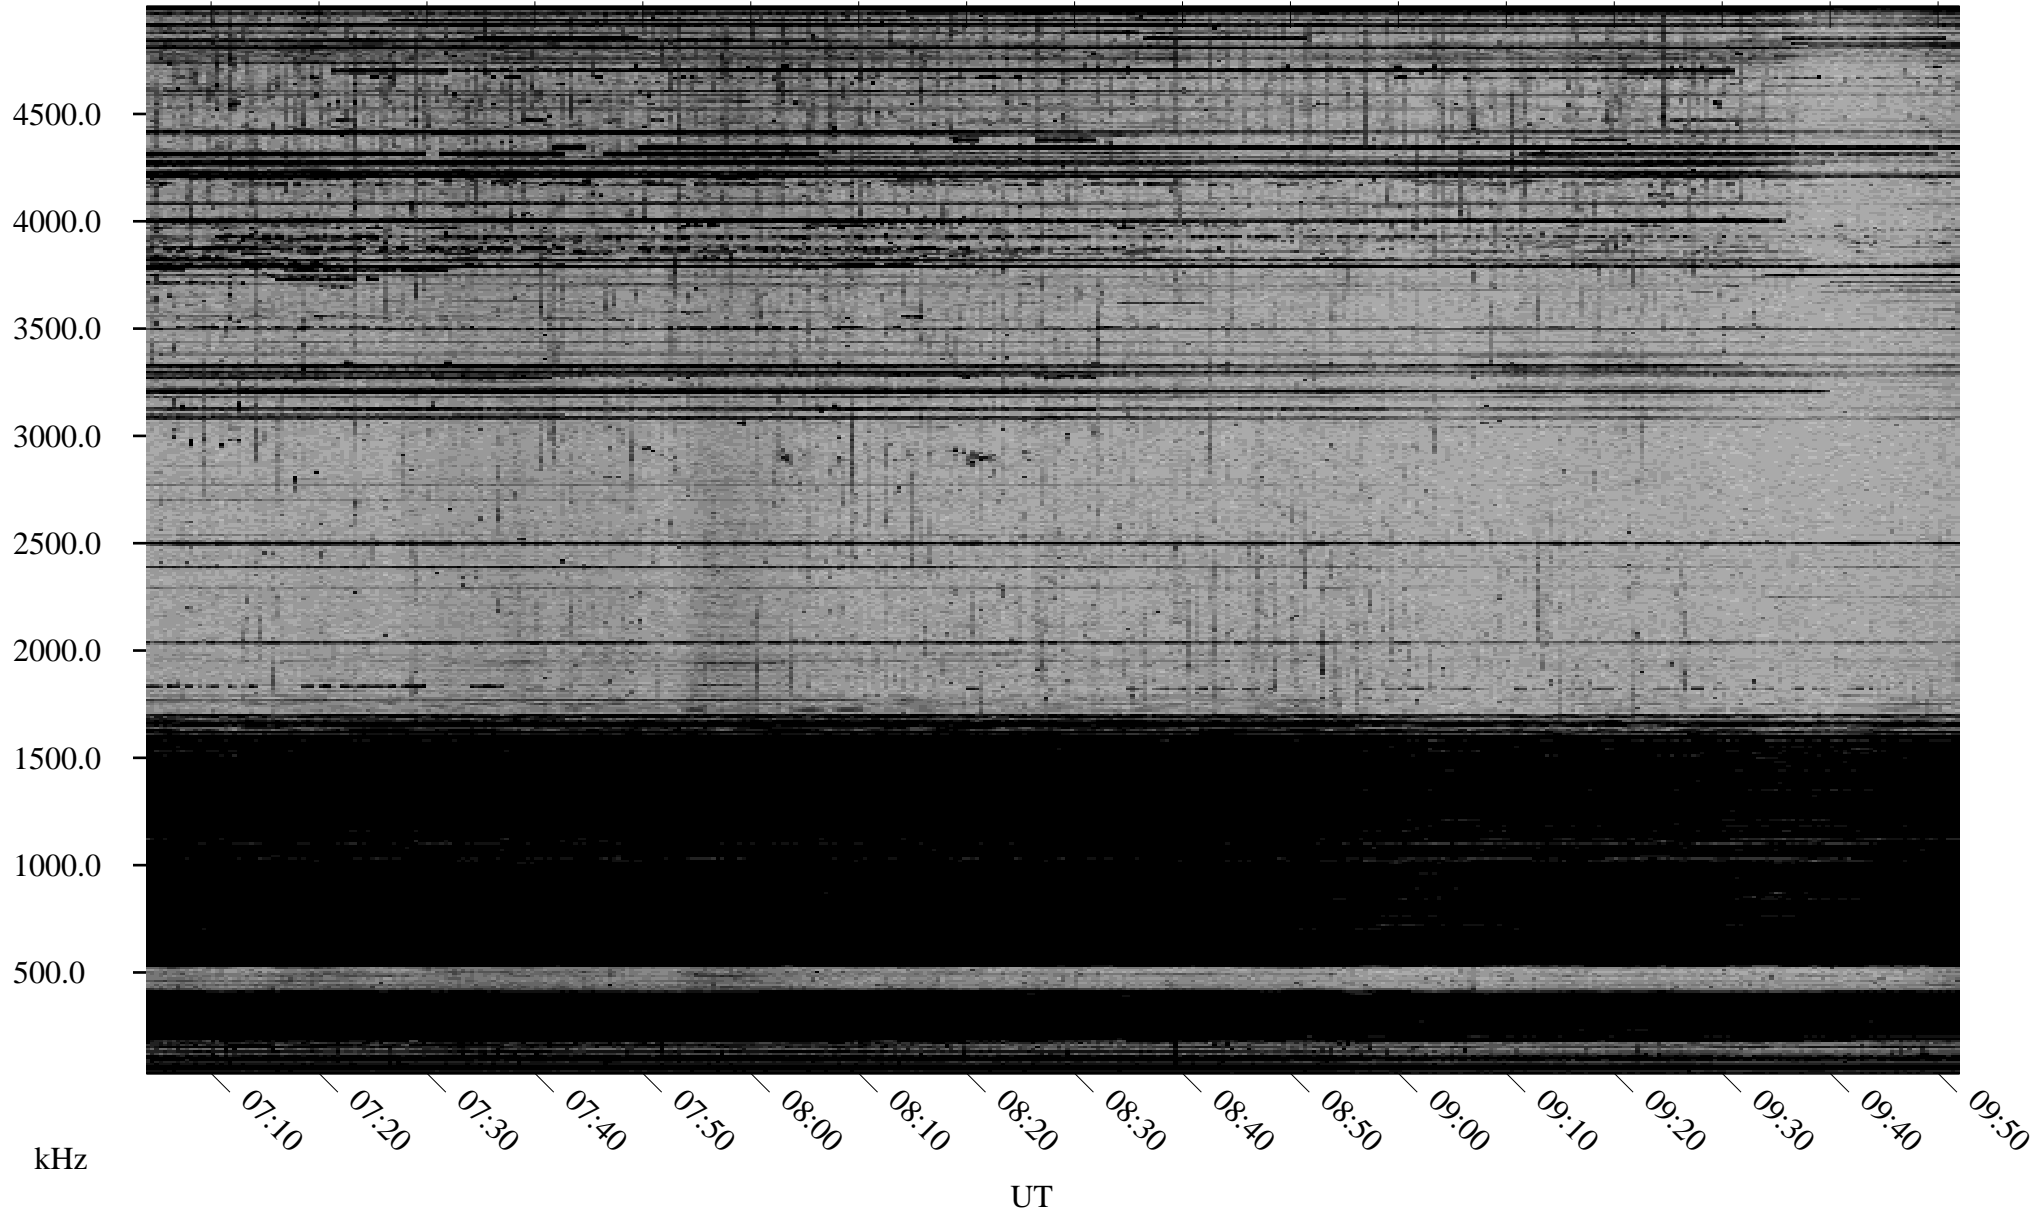

01/13/2001 Churchill, MTB

Linear Scale Black = 161 White = 15

ch01013l.r00m max_12

Page 1

01/13/2001 Churchill, MTB

Linear Scale Black = 161 White = 15

ch01013l.r00m max_12

Page 2

01/14/2001 Churchill, MTB

Linear Scale Black = 161 White = 15

ch01013l.r00m max_12

Page 3

01/14/2001 Churchill, MTB

Linear Scale Black = 161 White = 15

ch01013l.r00m max_12

Page 4

01/14/2001 Churchill, MTB

Linear Scale Black = 161 White = 15

ch01013l.r00m max_12

Page 5

01/14/2001 Churchill, MTB

Linear Scale Black = 161 White = 15

ch01013l.r00m max_12

Page 6

01/14/2001 Churchill, MTB

Linear Scale Black = 161 White = 15

ch01013l.r00m max_12

Page 7

01/14/2001 Churchill, MTB

Linear Scale Black = 161 White = 15

ch01013l.r00m max_12

Page 8