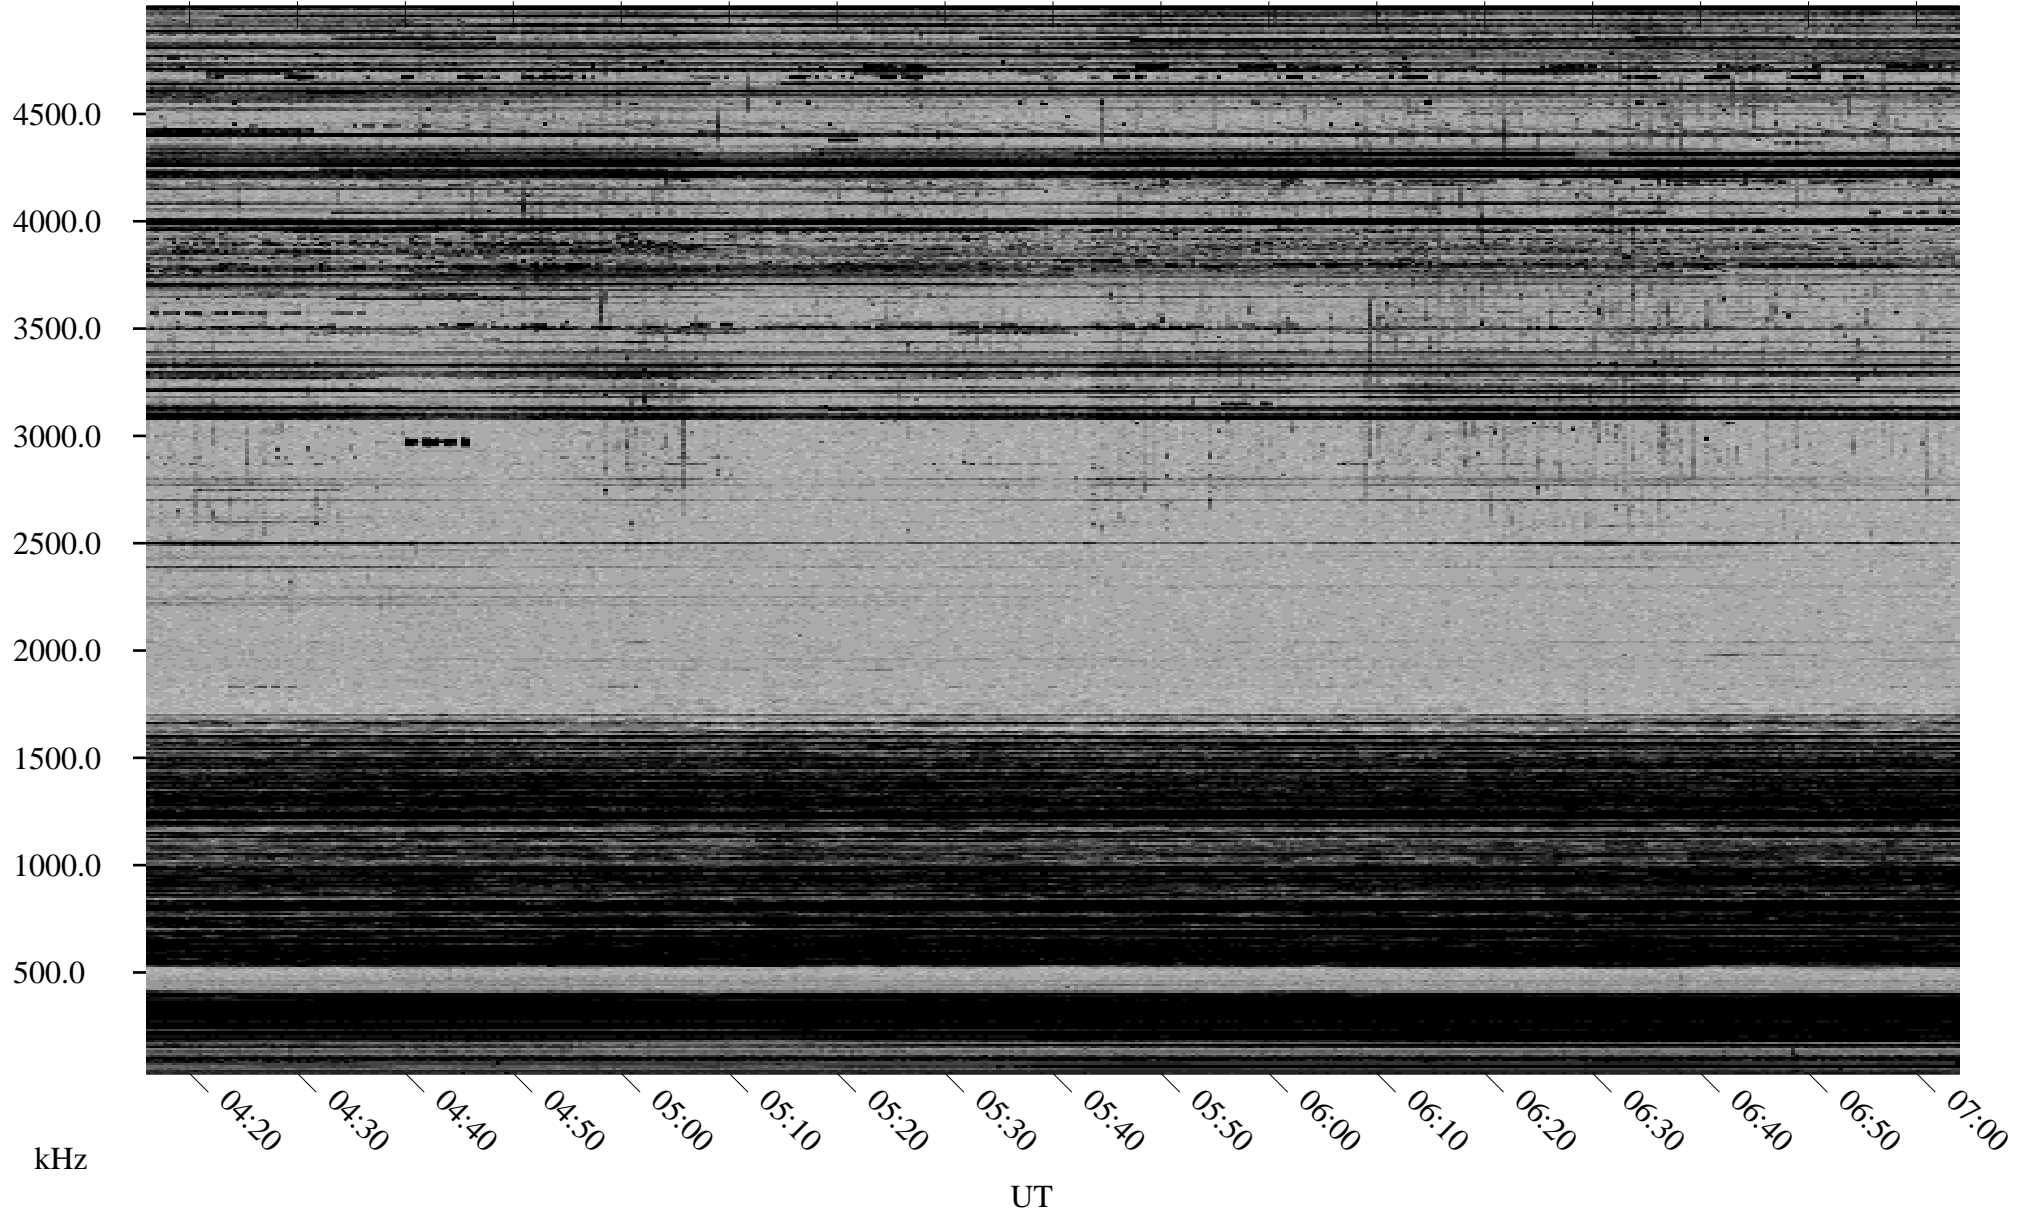

01/15/2001 Churchill, MTB

Linear Scale Black = 161 White = 15

ch010151.r00m max_12

Page 1

01/15/2001 Churchill, MTB

Linear Scale Black = 161 White = 15

ch01015l.r00m max_12

Page 2

01/16/2001 Churchill, MTB

Linear Scale Black = 161 White = 15

ch01015l.r00m max_12

01/16/2001 Churchill, MTB

Linear Scale Black = 161 White = 15

ch01015l.r00m max_12

Page 4

01/16/2001 Churchill, MTB

Linear Scale Black = 161 White = 15

ch01015l.r00m max_12

Page 5

01/16/2001 Churchill, MTB

Linear Scale Black = 161 White = 15

ch010151.r00m max_12

Page 6

01/16/2001 Churchill, MTB

Linear Scale Black = 161 White = 15

ch010151.r00m max_12

Page 7

01/16/2001 Churchill, MTB

Linear Scale Black = 161 White = 15

ch010151.r00m max_12