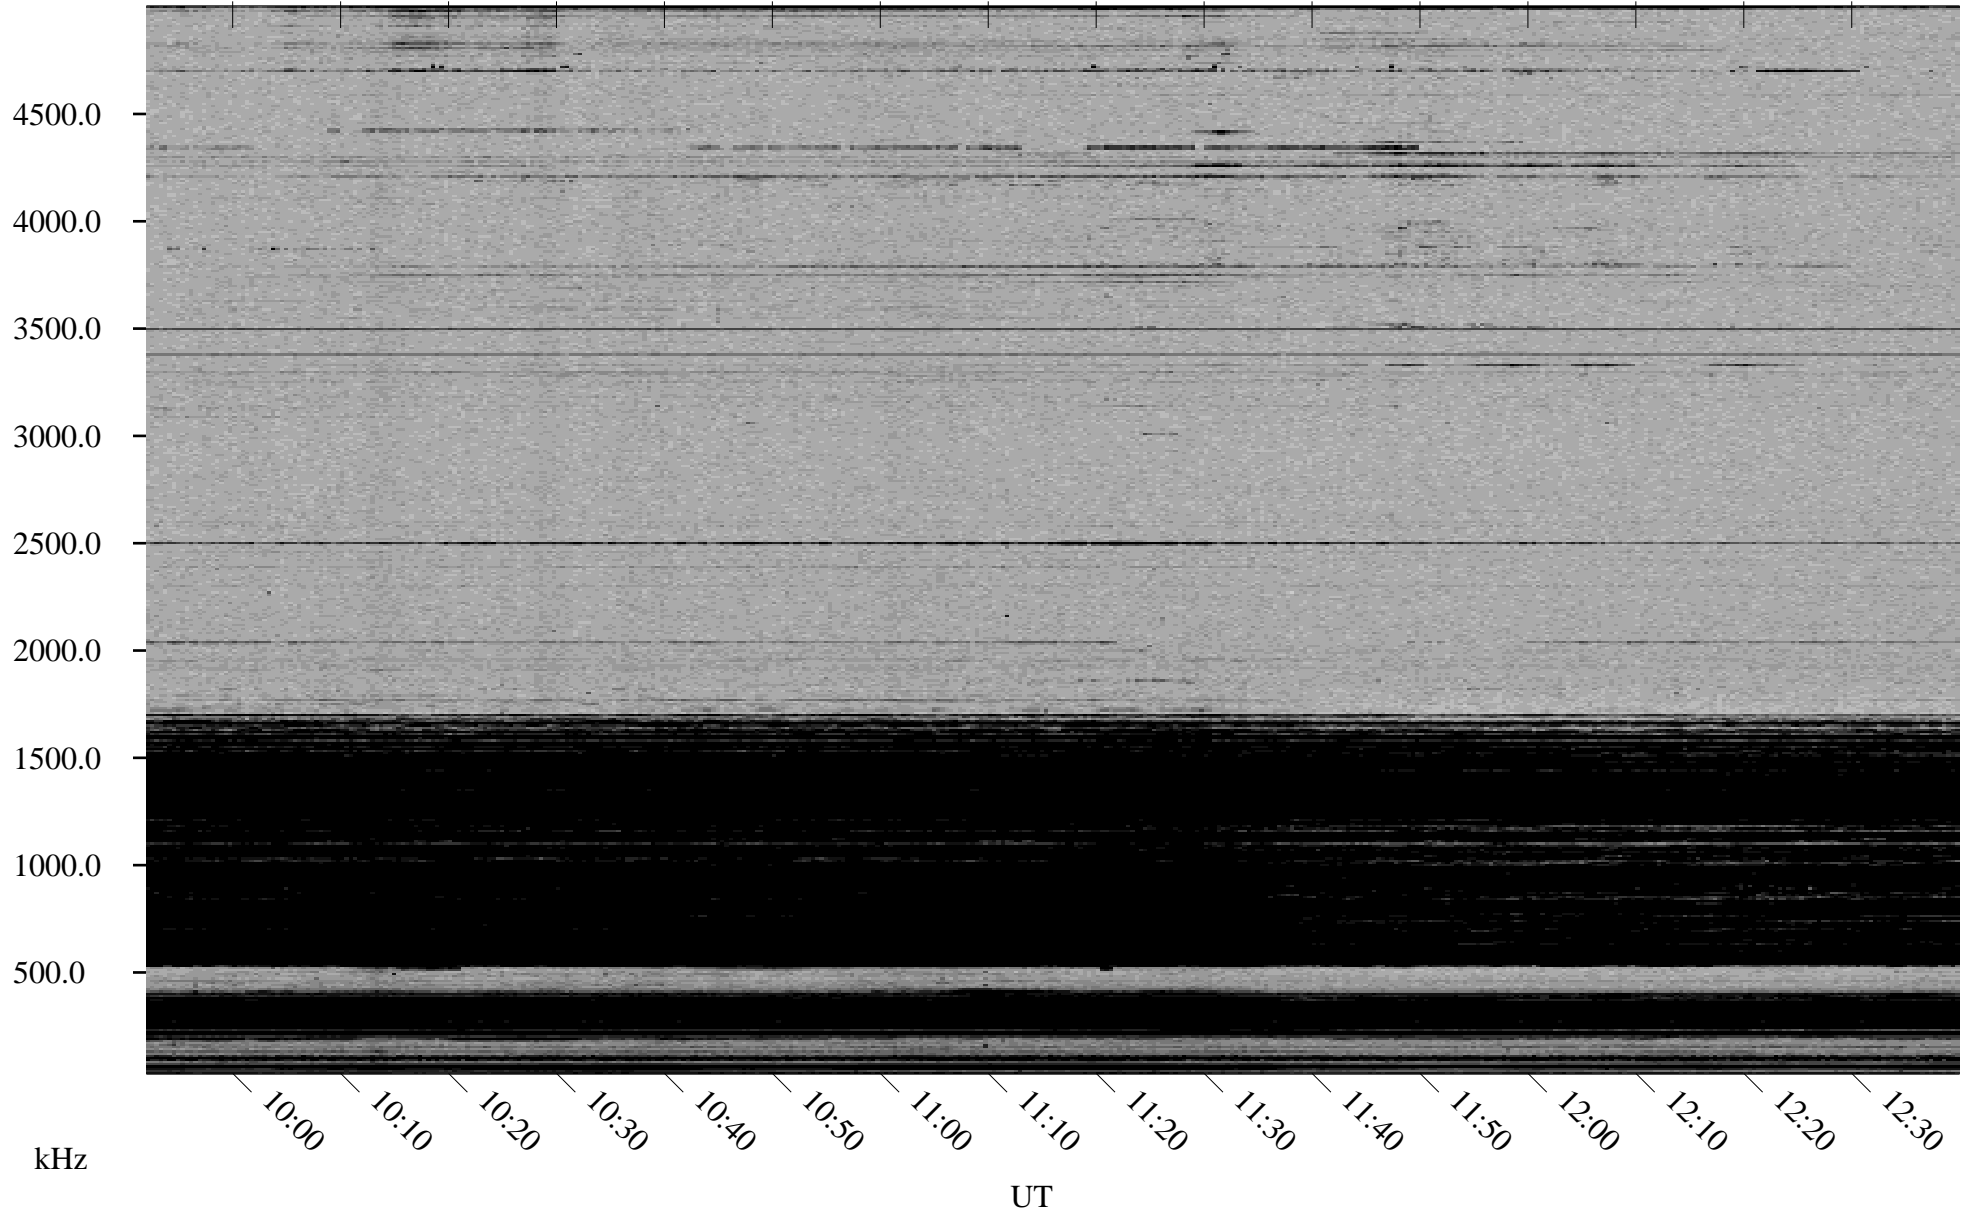

01/15/2001 Churchill, MTB

Linear Scale Black = 161 White = 15

ch010151.r00m max_12

Page 1

01/15/2001 Churchill, MTB

Linear Scale Black = 161 White = 15

ch01015l.r00m max_12

Page 2

01/16/2001 Churchill, MTB

Linear Scale Black = 161 White = 15

ch01015l.r00m max_12

01/16/2001 Churchill, MTB

Linear Scale Black = 161 White = 15

ch01015l.r00m max_12

Page 4

01/16/2001 Churchill, MTB

Linear Scale Black = 161 White = 15

ch01015l.r00m max_12

Page 5

01/16/2001 Churchill, MTB

Linear Scale Black = 161 White = 15

ch010151.r00m max_12

Page 6

01/16/2001 Churchill, MTB

Linear Scale Black = 161 White = 15

ch010151.r00m max_12

Page 7

01/16/2001 Churchill, MTB

Linear Scale Black = 161 White = 15

ch010151.r00m max_12