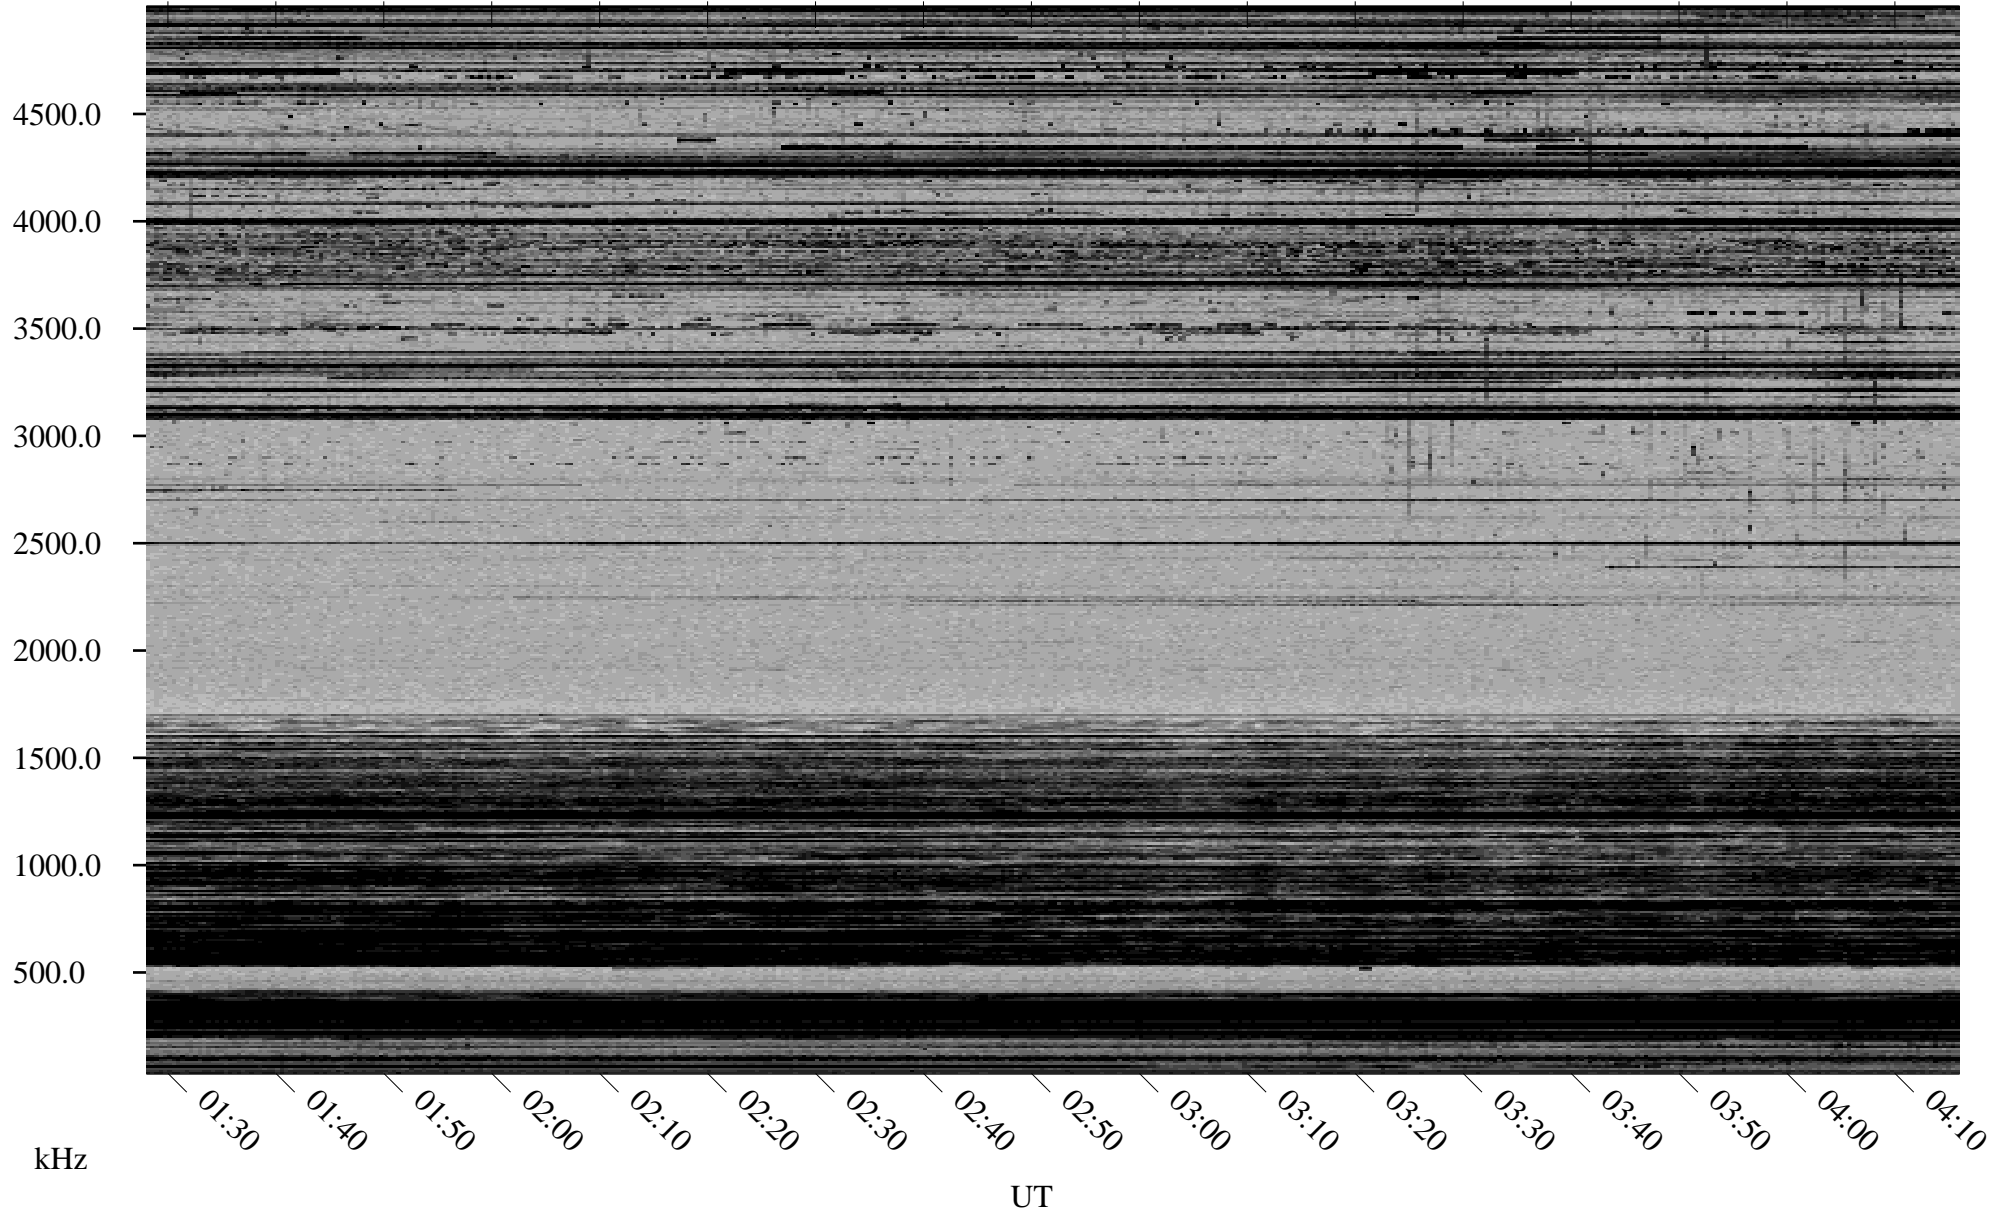

01/15/2001 Churchill, MTB

Linear Scale Black = 161 White = 15

ch010151.r00m max_12

Page 1

01/15/2001 Churchill, MTB

Linear Scale Black = 161 White = 15

ch01015l.r00m max_12

Page 2

01/16/2001 Churchill, MTB

Linear Scale Black = 161 White = 15

ch01015l.r00m max_12

01/16/2001 Churchill, MTB

Linear Scale Black = 161 White = 15

ch01015l.r00m max_12

Page 4

01/16/2001 Churchill, MTB

Linear Scale Black = 161 White = 15

ch01015l.r00m max_12

Page 5

01/16/2001 Churchill, MTB

Linear Scale Black = 161 White = 15

ch010151.r00m max_12

Page 6

01/16/2001 Churchill, MTB

Linear Scale Black = 161 White = 15

ch010151.r00m max_12

Page 7

01/16/2001 Churchill, MTB

Linear Scale Black = 161 White = 15

ch010151.r00m max_12