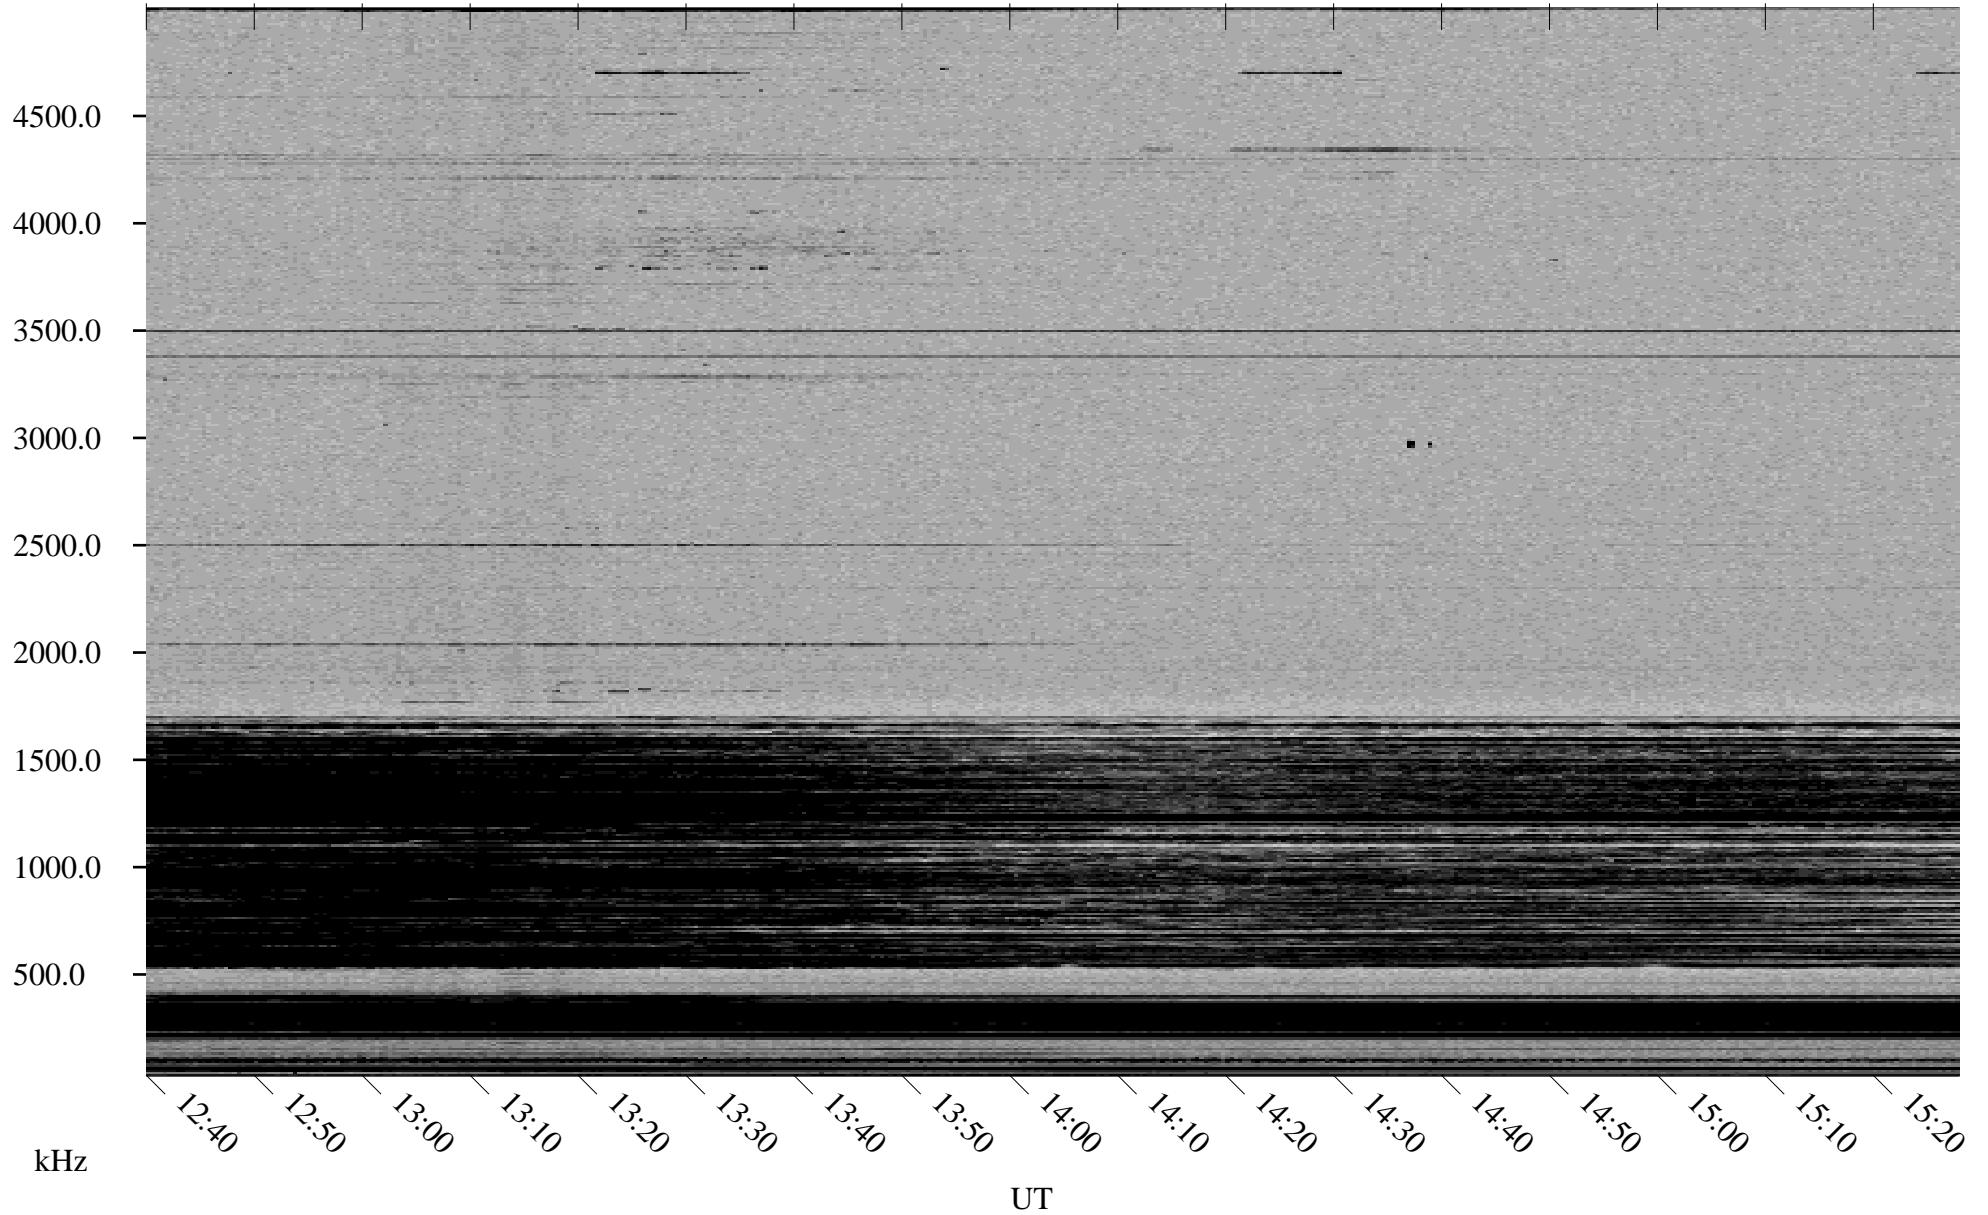

01/15/2001 Churchill, MTB

Linear Scale Black = 161 White = 15

ch010151.r00m max_12

Page 1

01/15/2001 Churchill, MTB

Linear Scale Black = 161 White = 15

ch01015l.r00m max_12

Page 2

01/16/2001 Churchill, MTB

Linear Scale Black = 161 White = 15

ch01015l.r00m max_12

01/16/2001 Churchill, MTB

Linear Scale Black = 161 White = 15

ch01015l.r00m max_12

Page 4

01/16/2001 Churchill, MTB

Linear Scale Black = 161 White = 15

ch01015l.r00m max_12

Page 5

01/16/2001 Churchill, MTB

Linear Scale Black = 161 White = 15

ch010151.r00m max_12

Page 6

01/16/2001 Churchill, MTB

Linear Scale Black = 161 White = 15

ch010151.r00m max_12

Page 7

01/16/2001 Churchill, MTB

Linear Scale Black = 161 White = 15

ch010151.r00m max_12