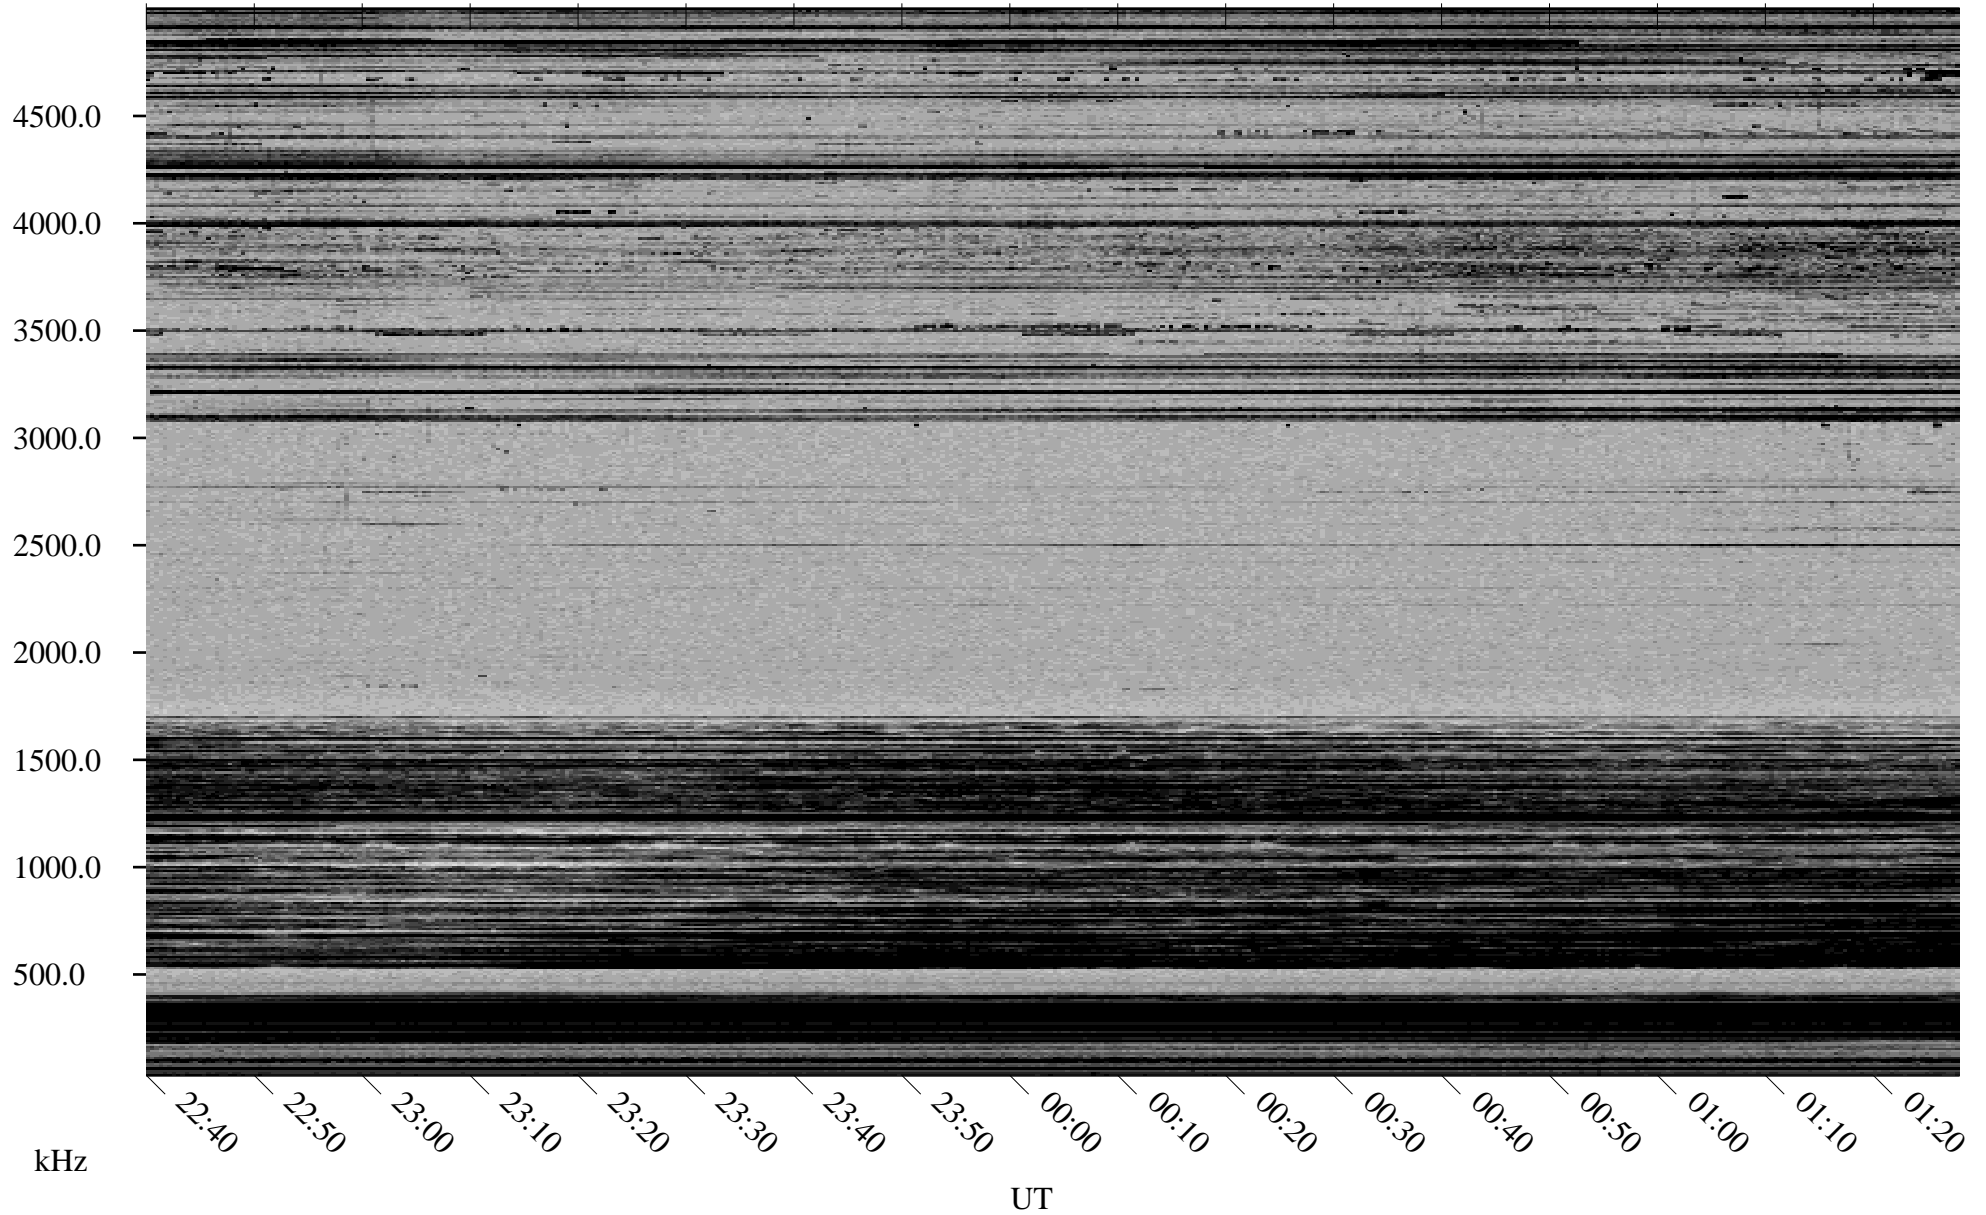

01/15/2001 Churchill, MTB

Linear Scale Black = 161 White = 15

ch010151.r00m max_12

Page 1

01/15/2001 Churchill, MTB

Linear Scale Black = 161 White = 15

ch01015l.r00m max_12

Page 2

01/16/2001 Churchill, MTB

Linear Scale Black = 161 White = 15

ch01015l.r00m max_12

01/16/2001 Churchill, MTB

Linear Scale Black = 161 White = 15

ch01015l.r00m max_12

Page 4

01/16/2001 Churchill, MTB

Linear Scale Black = 161 White = 15

ch01015l.r00m max_12

Page 5

01/16/2001 Churchill, MTB

Linear Scale Black = 161 White = 15

ch010151.r00m max_12

Page 6

01/16/2001 Churchill, MTB

Linear Scale Black = 161 White = 15

ch010151.r00m max_12

Page 7

01/16/2001 Churchill, MTB

Linear Scale Black = 161 White = 15

ch010151.r00m max_12