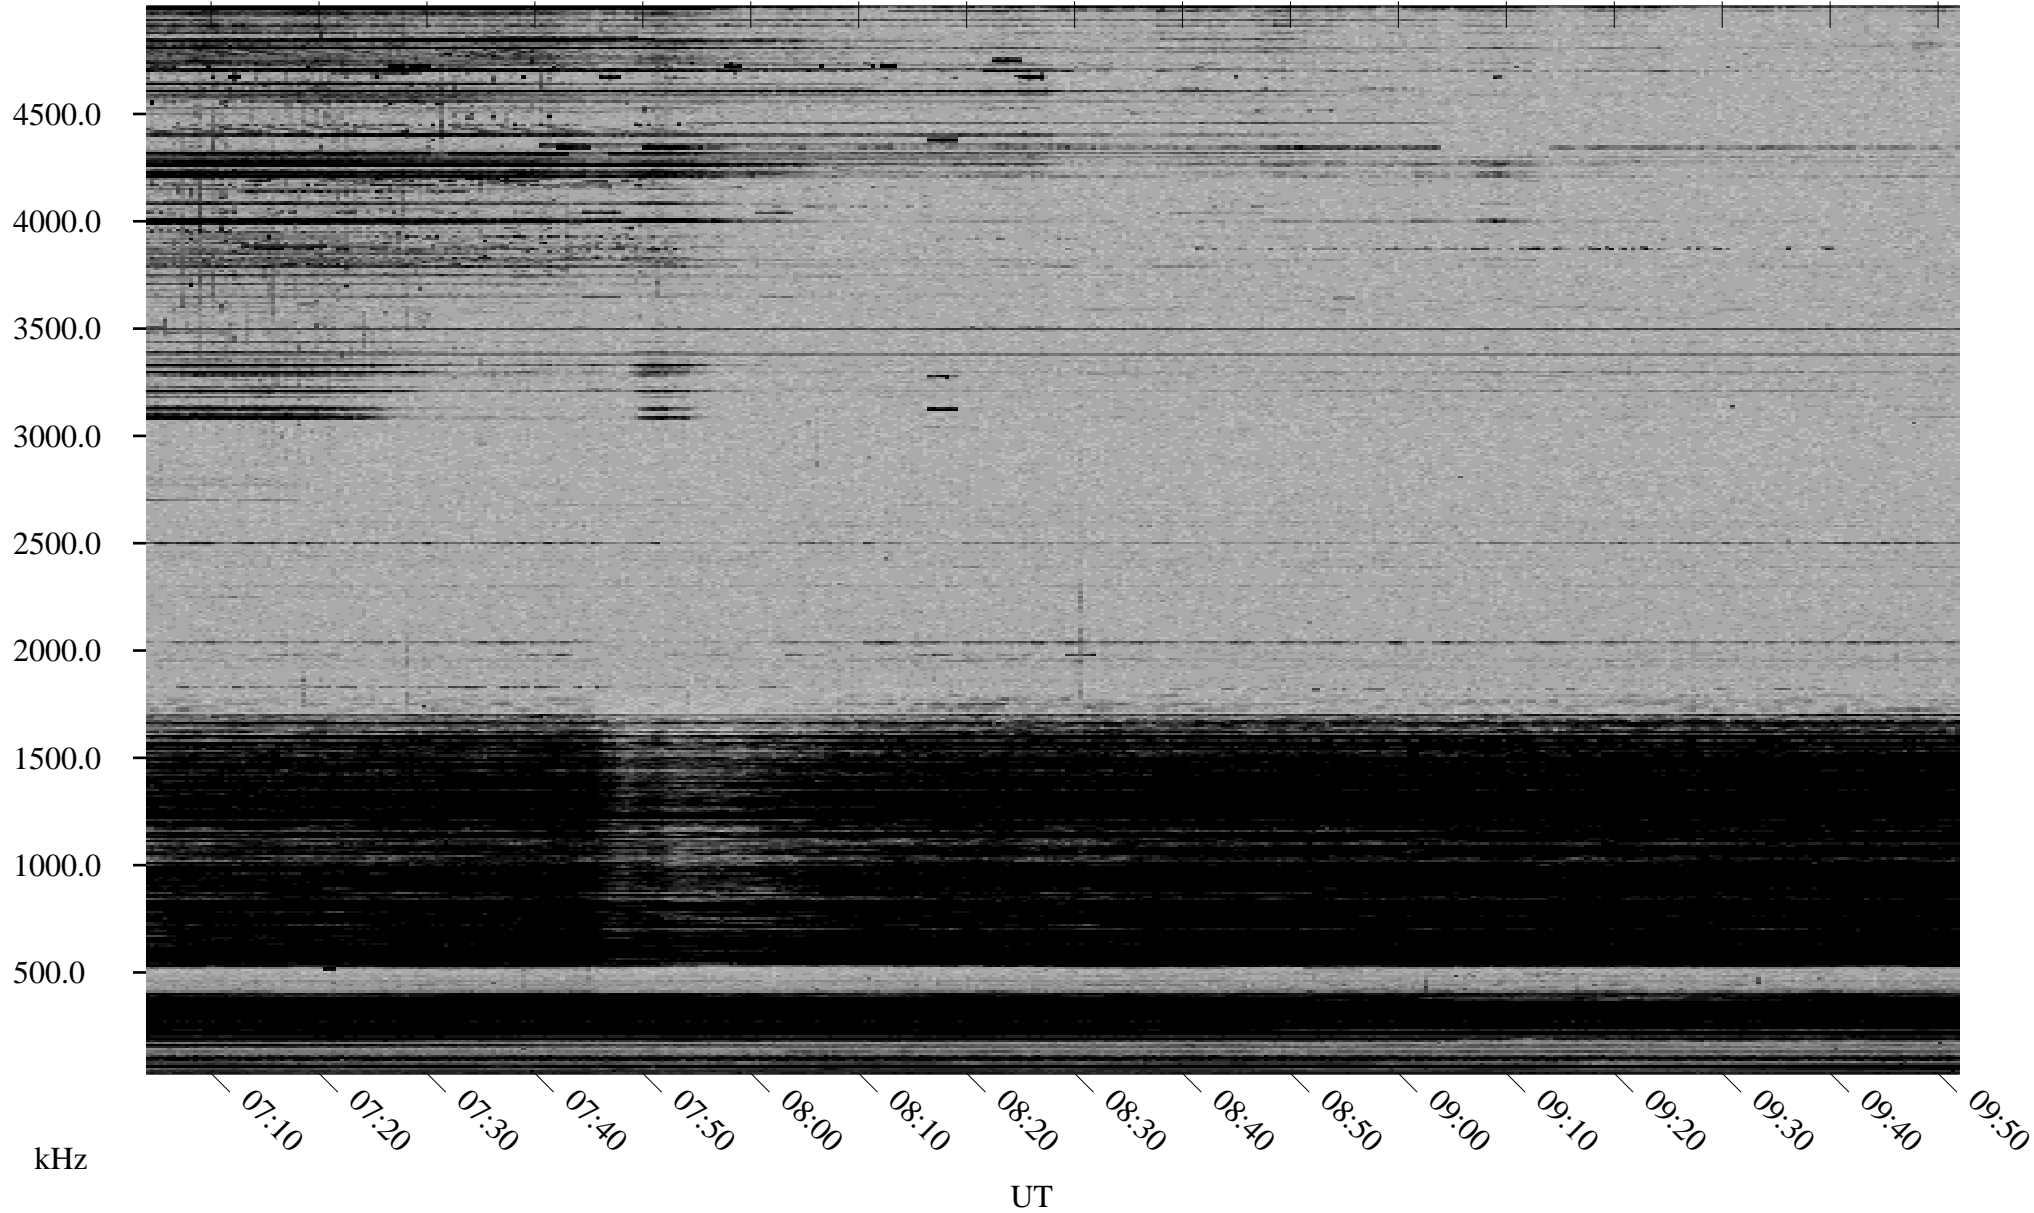

01/15/2001 Churchill, MTB

Linear Scale Black = 161 White = 15

ch010151.r00m max_12

Page 1

01/15/2001 Churchill, MTB

Linear Scale Black = 161 White = 15

ch01015l.r00m max_12

Page 2

01/16/2001 Churchill, MTB

Linear Scale Black = 161 White = 15

ch01015l.r00m max_12

01/16/2001 Churchill, MTB

Linear Scale Black = 161 White = 15

ch01015l.r00m max_12

Page 4

01/16/2001 Churchill, MTB

Linear Scale Black = 161 White = 15

ch01015l.r00m max_12

Page 5

01/16/2001 Churchill, MTB

Linear Scale Black = 161 White = 15

ch010151.r00m max_12

Page 6

01/16/2001 Churchill, MTB

Linear Scale Black = 161 White = 15

ch010151.r00m max_12

Page 7

01/16/2001 Churchill, MTB

Linear Scale Black = 161 White = 15

ch010151.r00m max_12