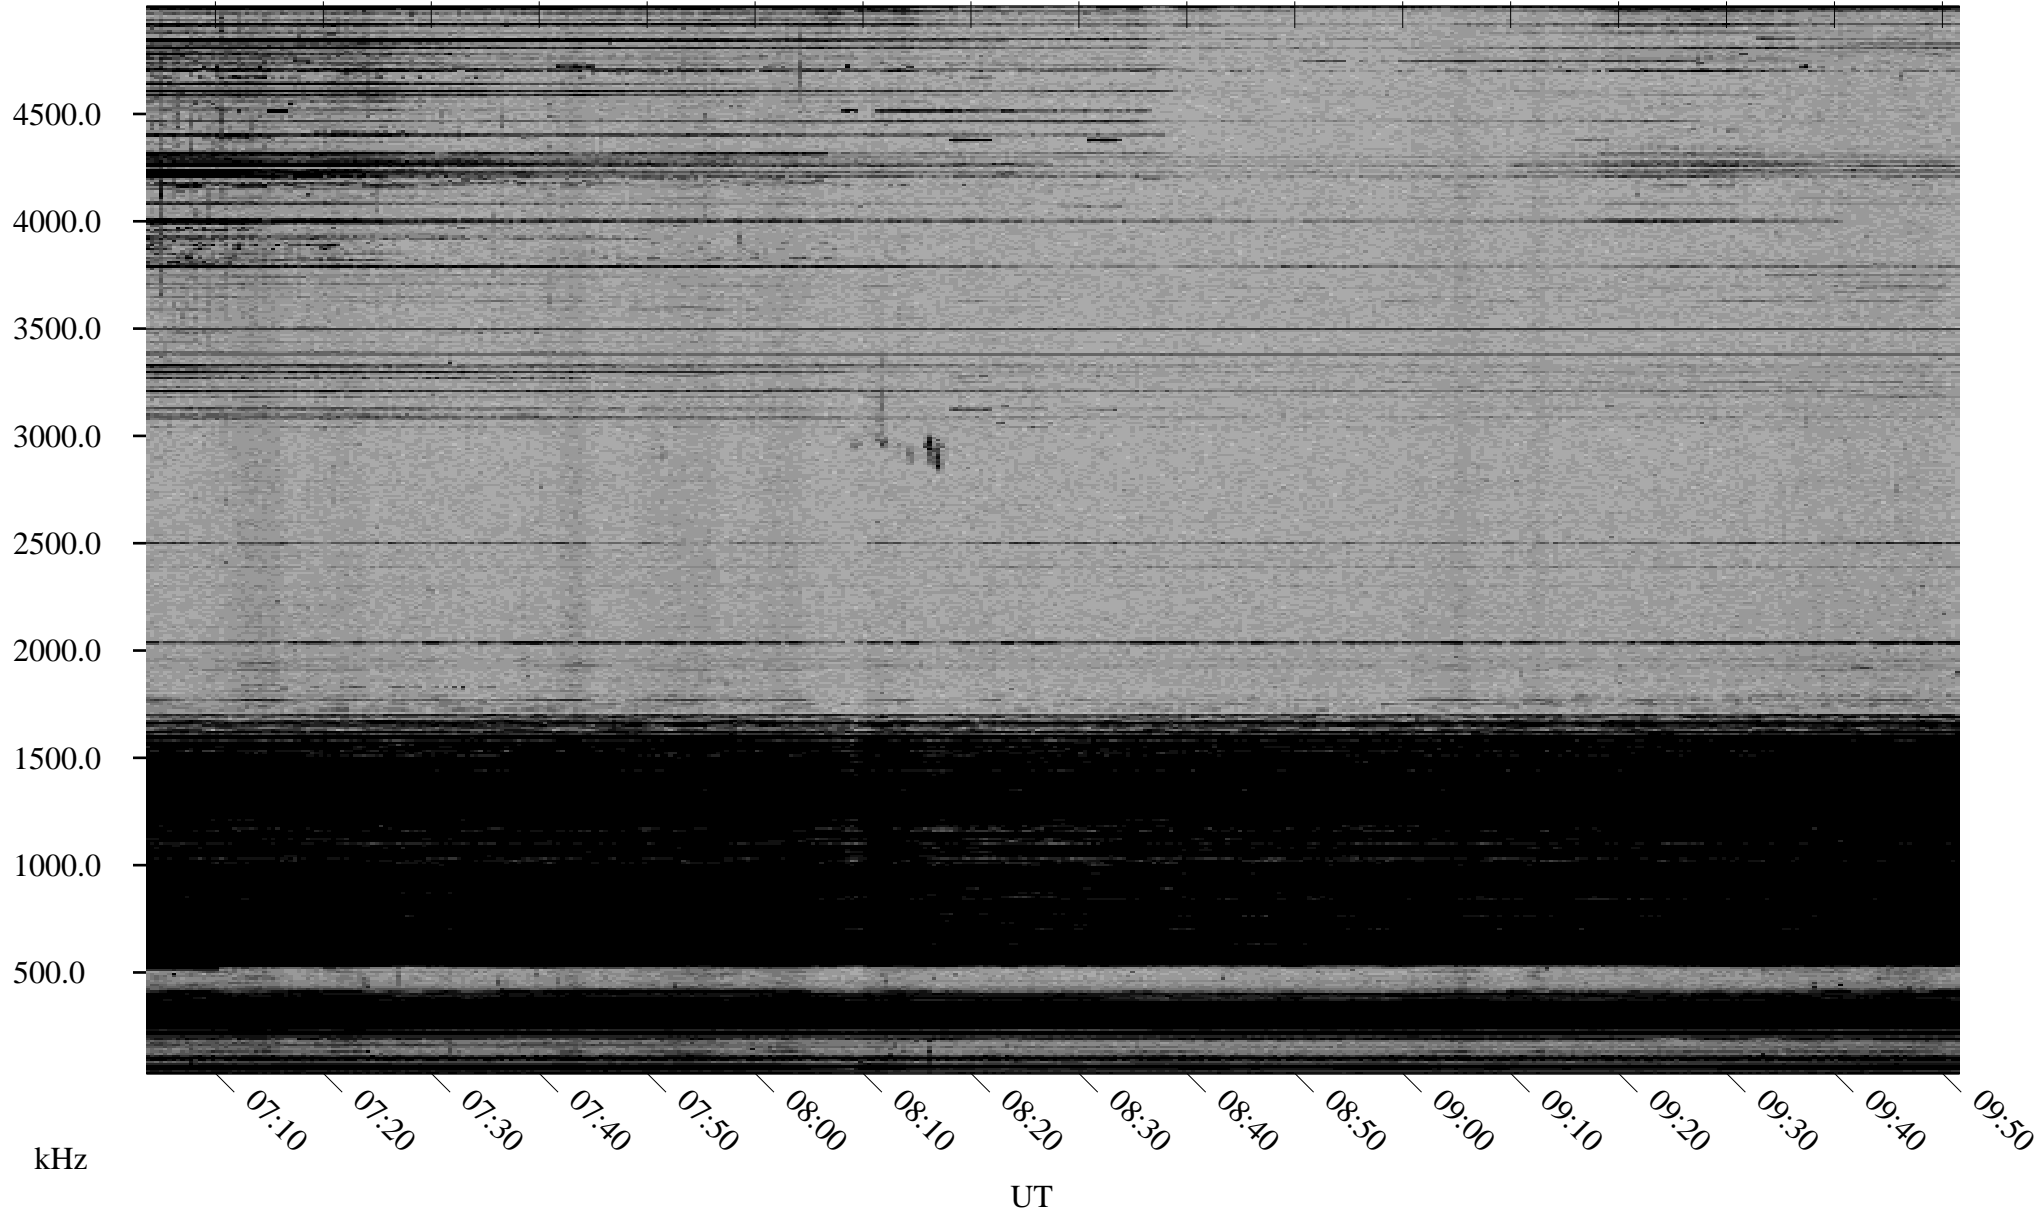

01/16/2001 Churchill, MTB

Linear Scale Black = 161 White = 15

ch01016l.r00m max_12

Page 1

01/16/2001 Churchill, MTB

Linear Scale Black = 161 White = 15

ch01016l.r00m max_12

Page 2

01/17/2001 Churchill, MTB

Linear Scale Black = 161 White = 15

ch01016l.r00m max_12

Page 3

01/17/2001 Churchill, MTB

Linear Scale Black = 161 White = 15

ch01016l.r00m max_12

Page 4

01/17/2001 Churchill, MTB

Linear Scale Black = 161 White = 15

ch01016l.r00m max_12

Page 5

01/17/2001 Churchill, MTB

Linear Scale Black = 161 White = 15

ch01016l.r00m max_12

Page 6

01/17/2001 Churchill, MTB

Linear Scale Black = 161 White = 15

ch01016l.r00m max_12

Page 7

01/17/2001 Churchill, MTB

Linear Scale Black = 161 White = 15

ch01016l.r00m max_12