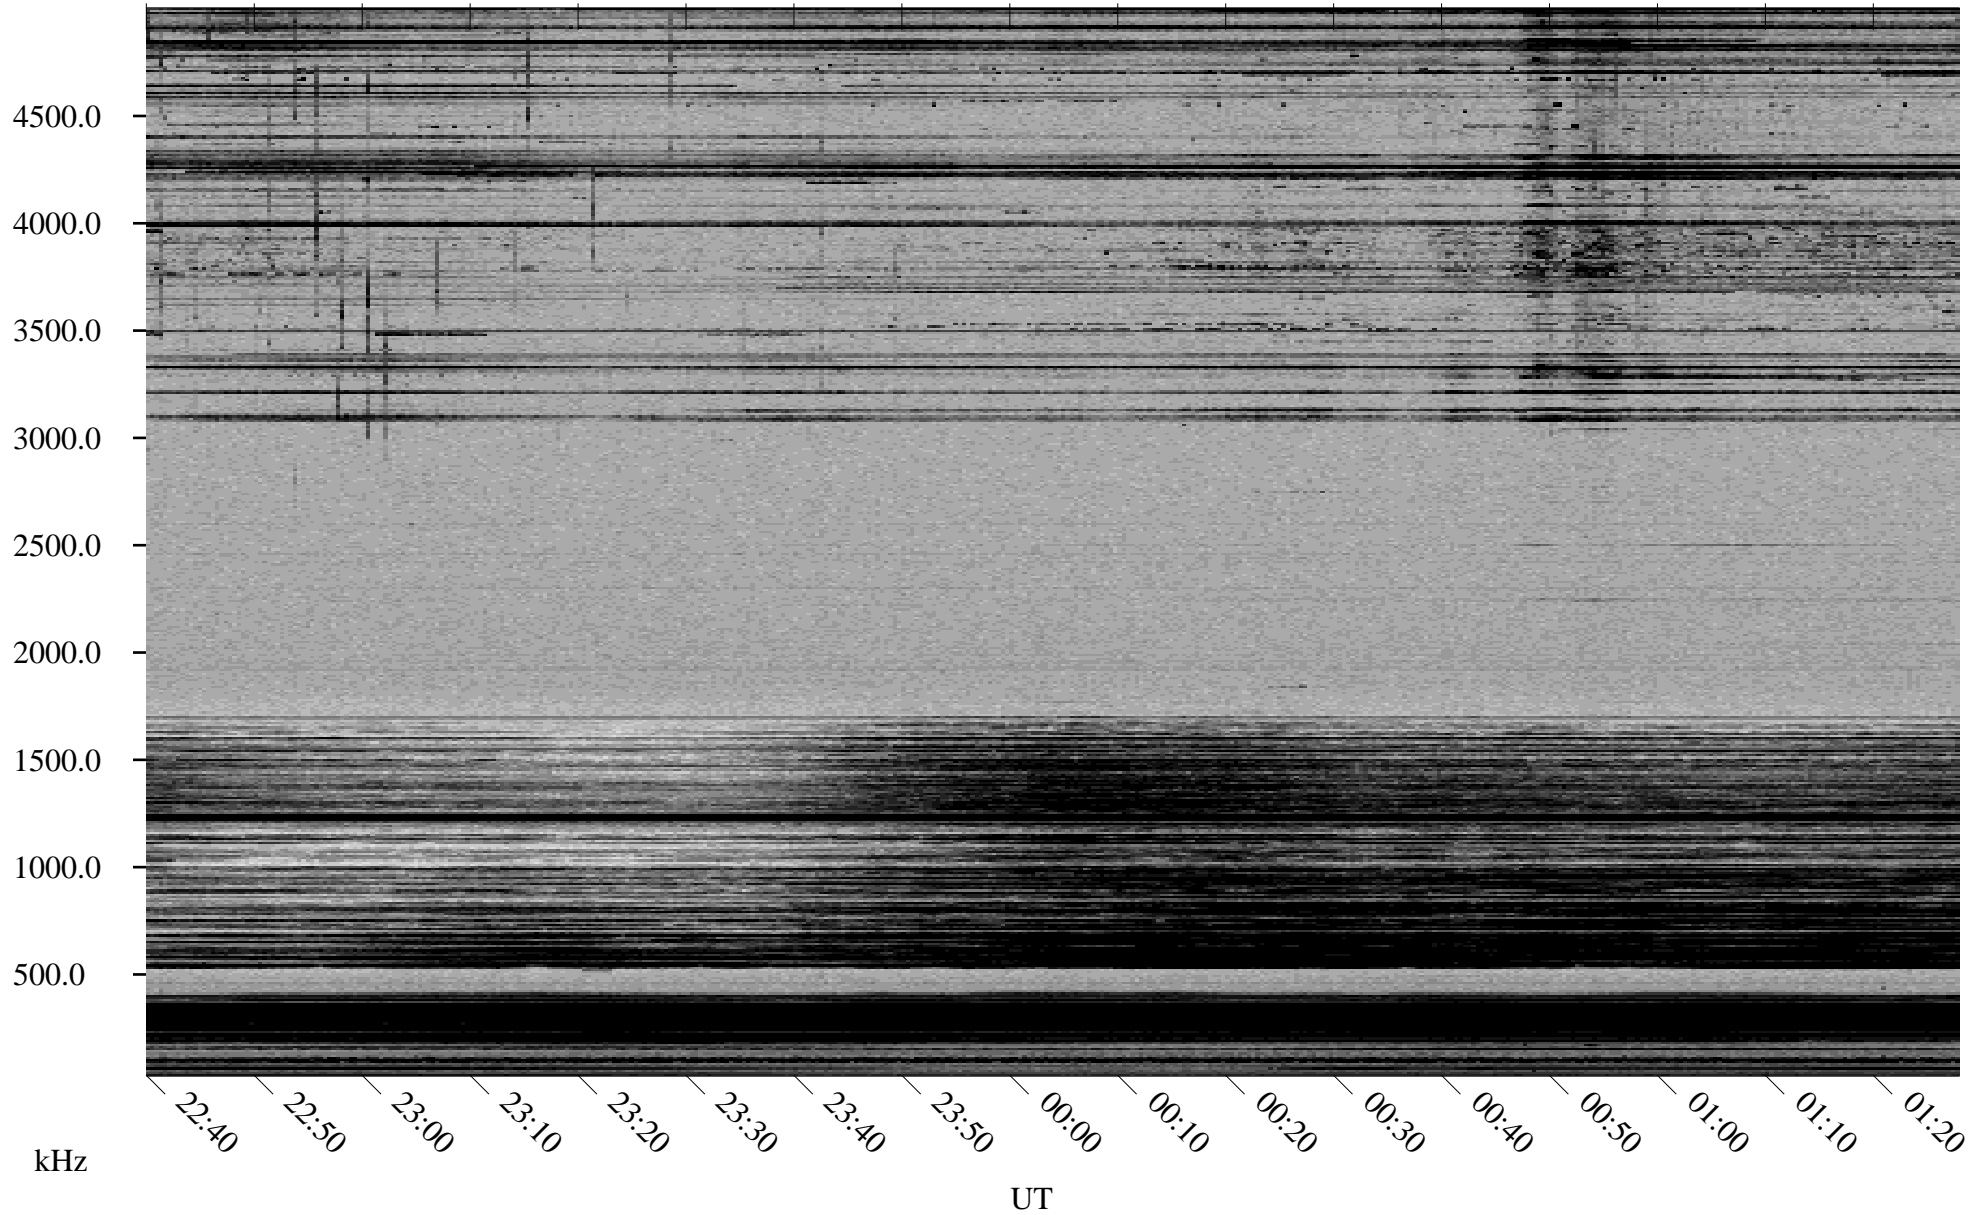

01/16/2001 Churchill, MTB

Linear Scale Black = 161 White = 15

ch01016l.r00m max_12

Page 1

01/16/2001 Churchill, MTB

Linear Scale Black = 161 White = 15

ch01016l.r00m max_12

Page 2

01/17/2001 Churchill, MTB

Linear Scale Black = 161 White = 15

ch01016l.r00m max_12

Page 3

01/17/2001 Churchill, MTB

Linear Scale Black = 161 White = 15

ch01016l.r00m max_12

Page 4

01/17/2001 Churchill, MTB

Linear Scale Black = 161 White = 15

ch01016l.r00m max_12

Page 5

01/17/2001 Churchill, MTB

Linear Scale Black = 161 White = 15

ch01016l.r00m max_12

Page 6

01/17/2001 Churchill, MTB

Linear Scale Black = 161 White = 15

ch01016l.r00m max_12

Page 7

01/17/2001 Churchill, MTB

Linear Scale Black = 161 White = 15

ch01016l.r00m max_12