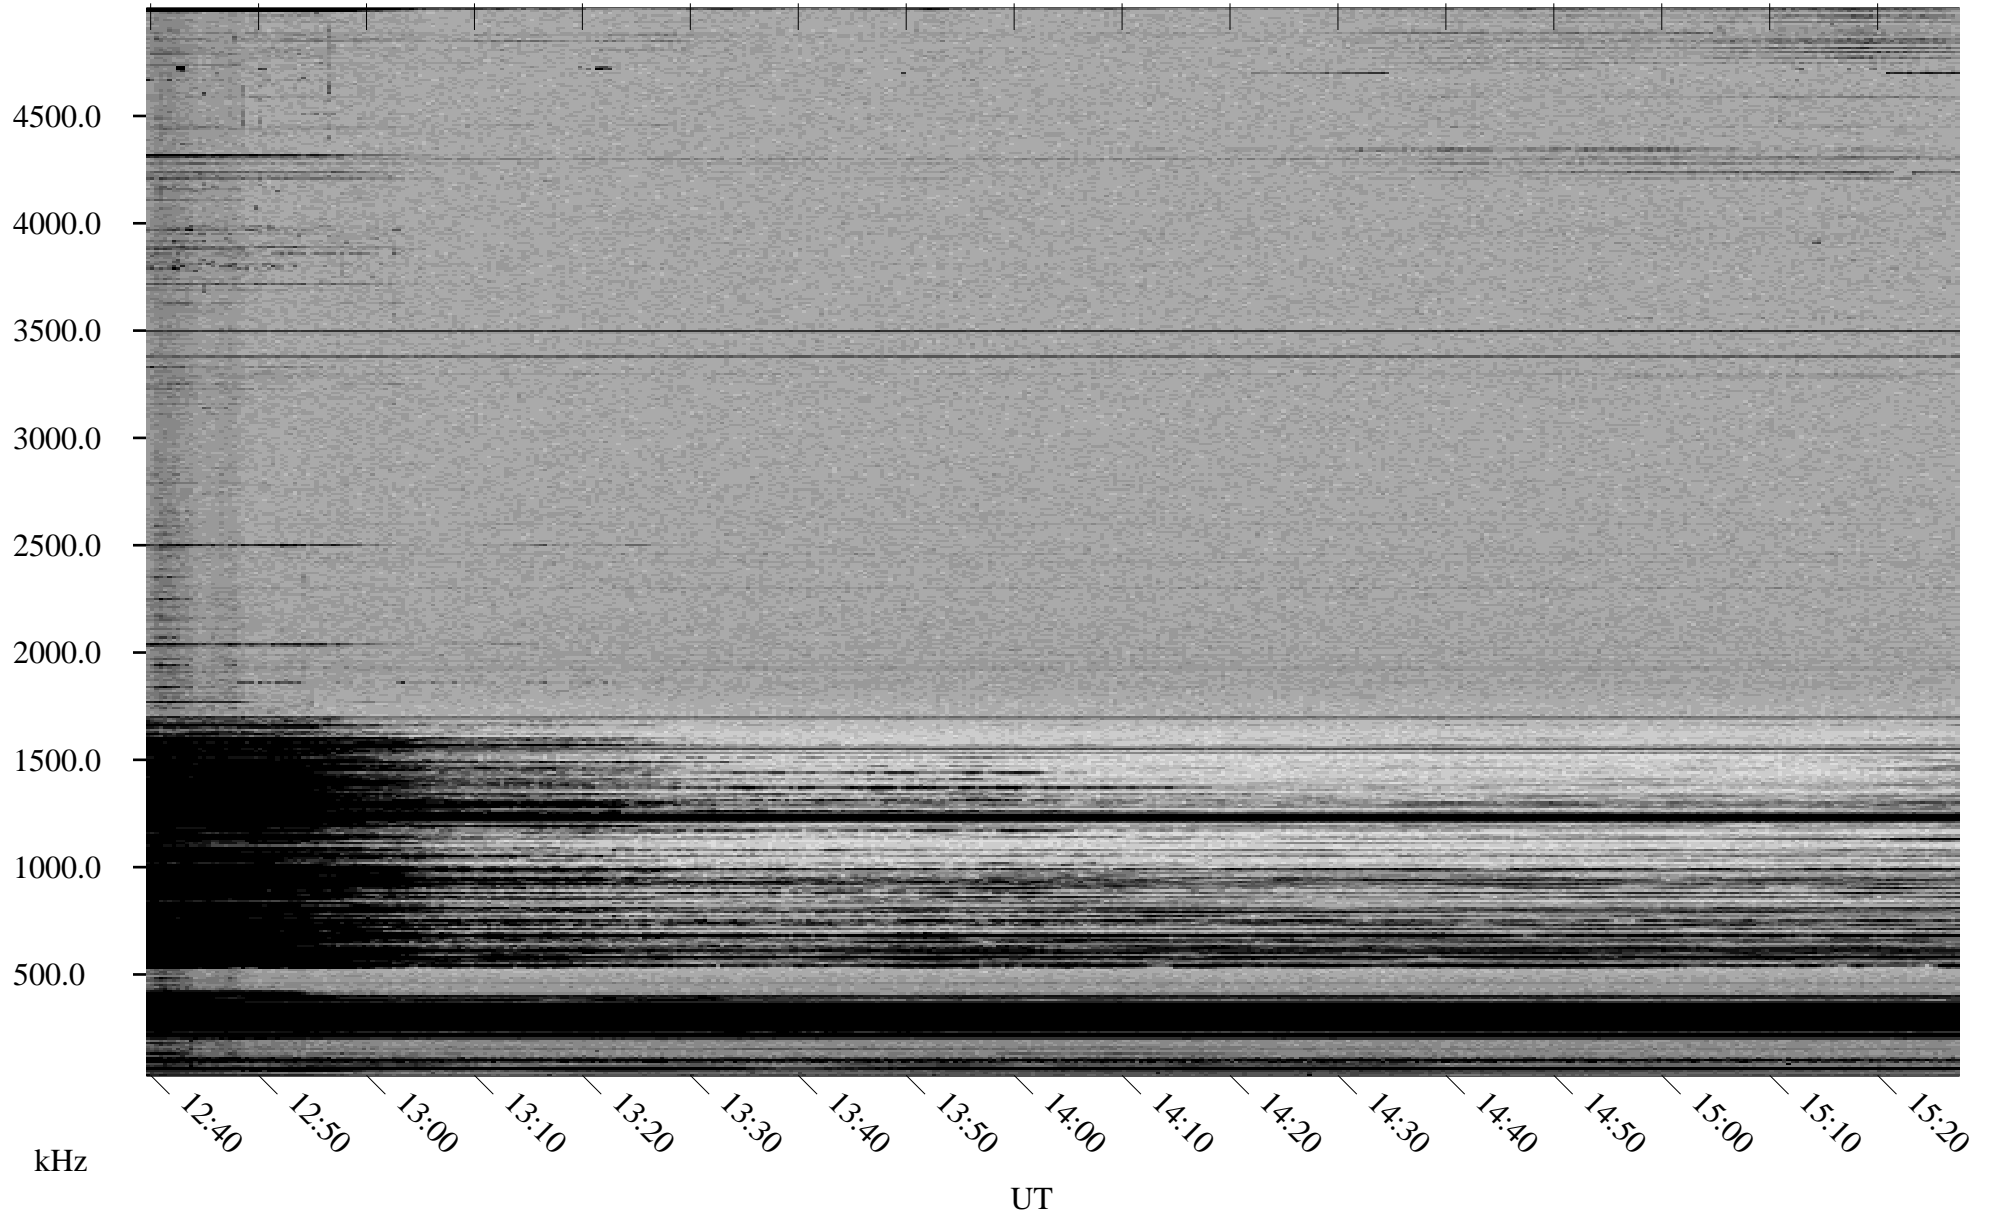

01/16/2001 Churchill, MTB

Linear Scale Black = 161 White = 15

ch01016l.r00m max_12

Page 1

01/16/2001 Churchill, MTB

Linear Scale Black = 161 White = 15

ch01016l.r00m max_12

Page 2

01/17/2001 Churchill, MTB

Linear Scale Black = 161 White = 15

ch01016l.r00m max_12

Page 3

01/17/2001 Churchill, MTB

Linear Scale Black = 161 White = 15

ch01016l.r00m max_12

Page 4

01/17/2001 Churchill, MTB

Linear Scale Black = 161 White = 15

ch01016l.r00m max_12

Page 5

01/17/2001 Churchill, MTB

Linear Scale Black = 161 White = 15

ch01016l.r00m max_12

Page 6

01/17/2001 Churchill, MTB

Linear Scale Black = 161 White = 15

ch01016l.r00m max_12

Page 7

01/17/2001 Churchill, MTB

Linear Scale Black = 161 White = 15

ch01016l.r00m max_12