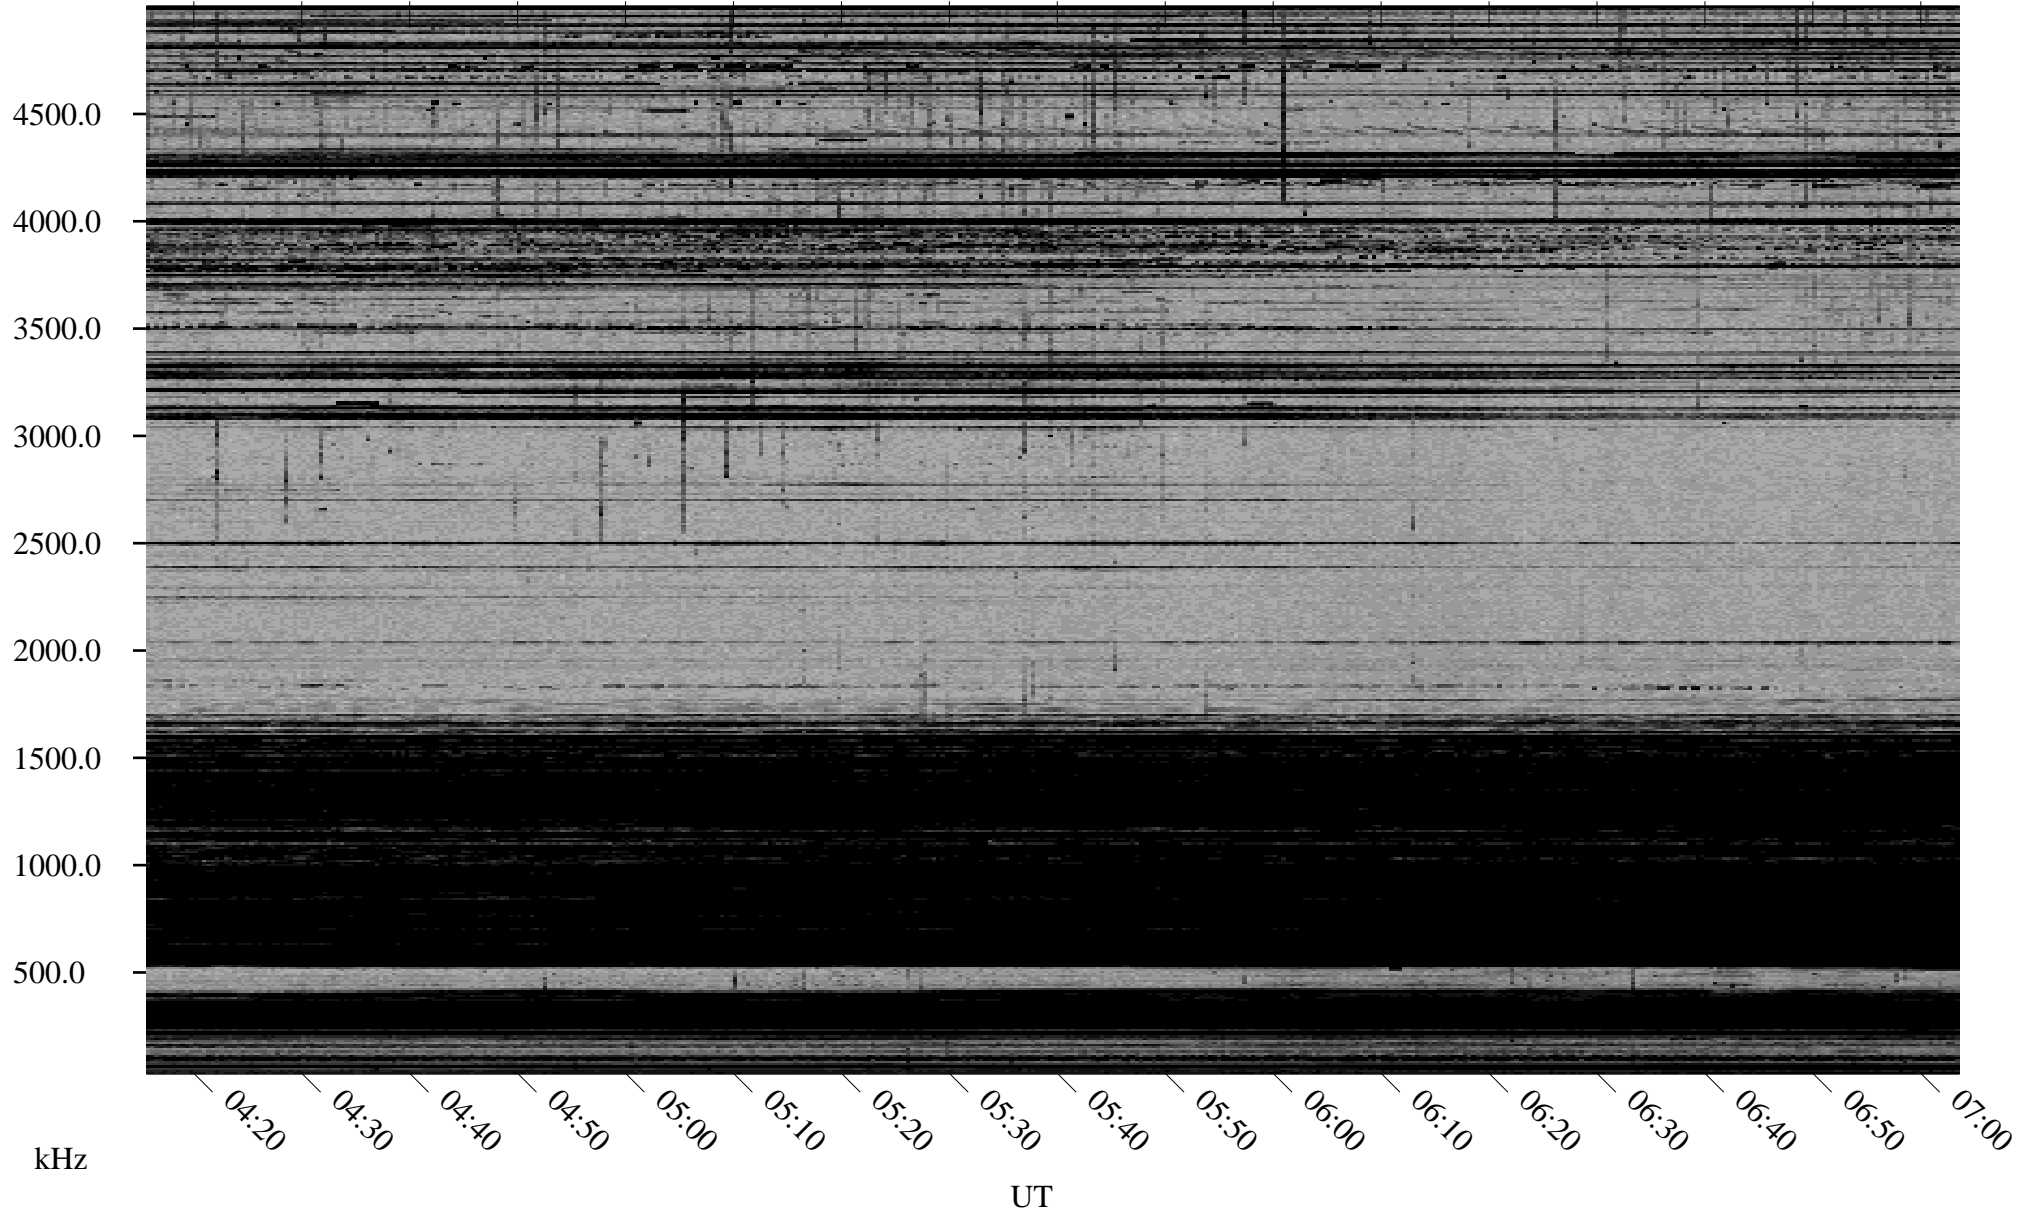

01/16/2001 Churchill, MTB

Linear Scale Black = 161 White = 15

ch01016l.r00m max_12

Page 1

01/16/2001 Churchill, MTB

Linear Scale Black = 161 White = 15

ch01016l.r00m max_12

Page 2

01/17/2001 Churchill, MTB

Linear Scale Black = 161 White = 15

ch01016l.r00m max_12

Page 3

01/17/2001 Churchill, MTB

Linear Scale Black = 161 White = 15

ch01016l.r00m max_12

Page 4

01/17/2001 Churchill, MTB

Linear Scale Black = 161 White = 15

ch01016l.r00m max_12

Page 5

01/17/2001 Churchill, MTB

Linear Scale Black = 161 White = 15

ch01016l.r00m max_12

Page 6

01/17/2001 Churchill, MTB

Linear Scale Black = 161 White = 15

ch01016l.r00m max_12

Page 7

01/17/2001 Churchill, MTB

Linear Scale Black = 161 White = 15

ch01016l.r00m max_12