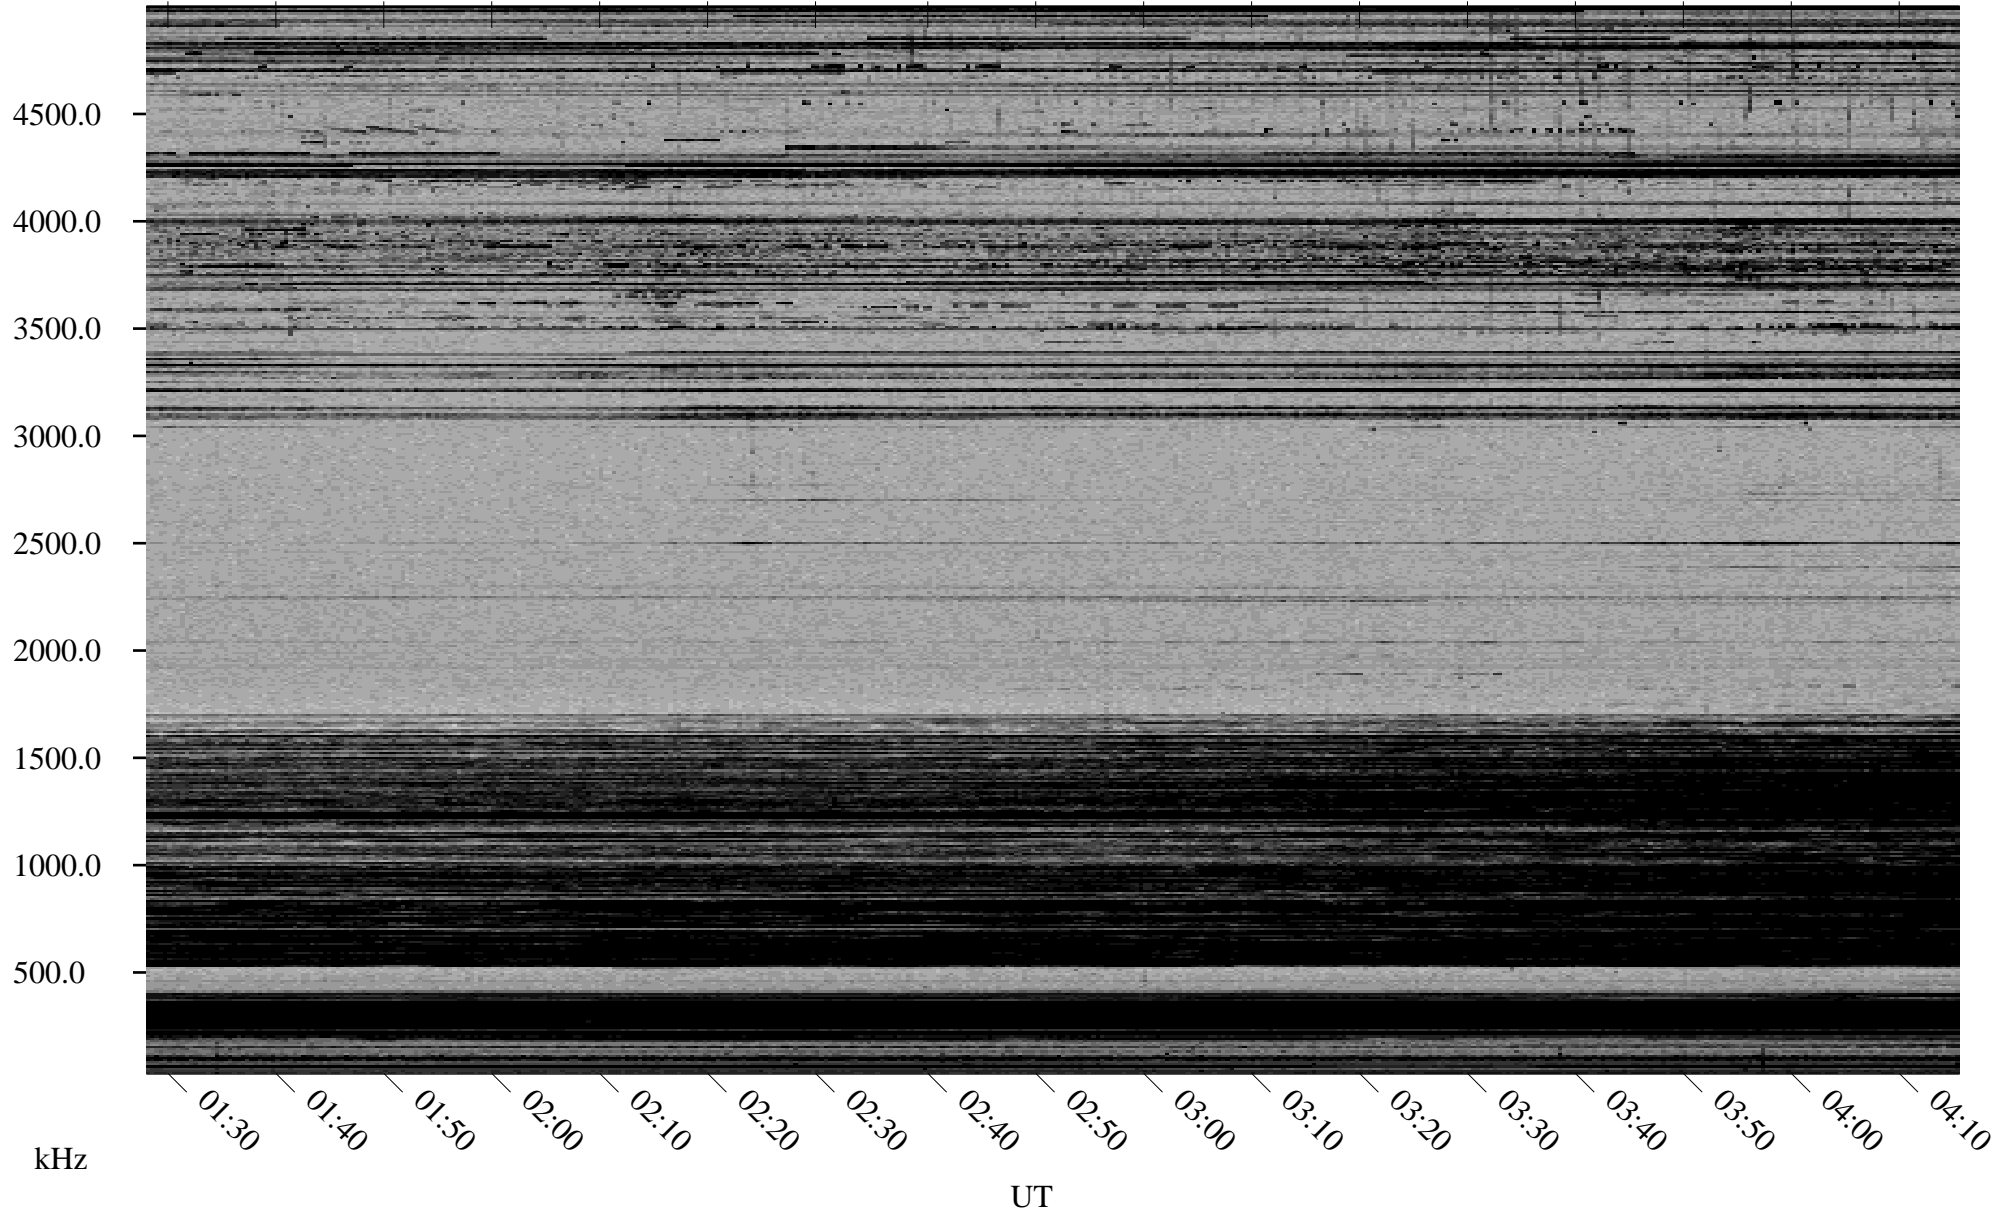

01/16/2001 Churchill, MTB

Linear Scale Black = 161 White = 15

ch01016l.r00m max_12

Page 1

01/16/2001 Churchill, MTB

Linear Scale Black = 161 White = 15

ch01016l.r00m max_12

Page 2

01/17/2001 Churchill, MTB

Linear Scale Black = 161 White = 15

ch01016l.r00m max_12

Page 3

01/17/2001 Churchill, MTB

Linear Scale Black = 161 White = 15

ch01016l.r00m max_12

Page 4

01/17/2001 Churchill, MTB

Linear Scale Black = 161 White = 15

ch01016l.r00m max_12

Page 5

01/17/2001 Churchill, MTB

Linear Scale Black = 161 White = 15

ch01016l.r00m max_12

Page 6

01/17/2001 Churchill, MTB

Linear Scale Black = 161 White = 15

ch01016l.r00m max_12

Page 7

01/17/2001 Churchill, MTB

Linear Scale Black = 161 White = 15

ch01016l.r00m max_12