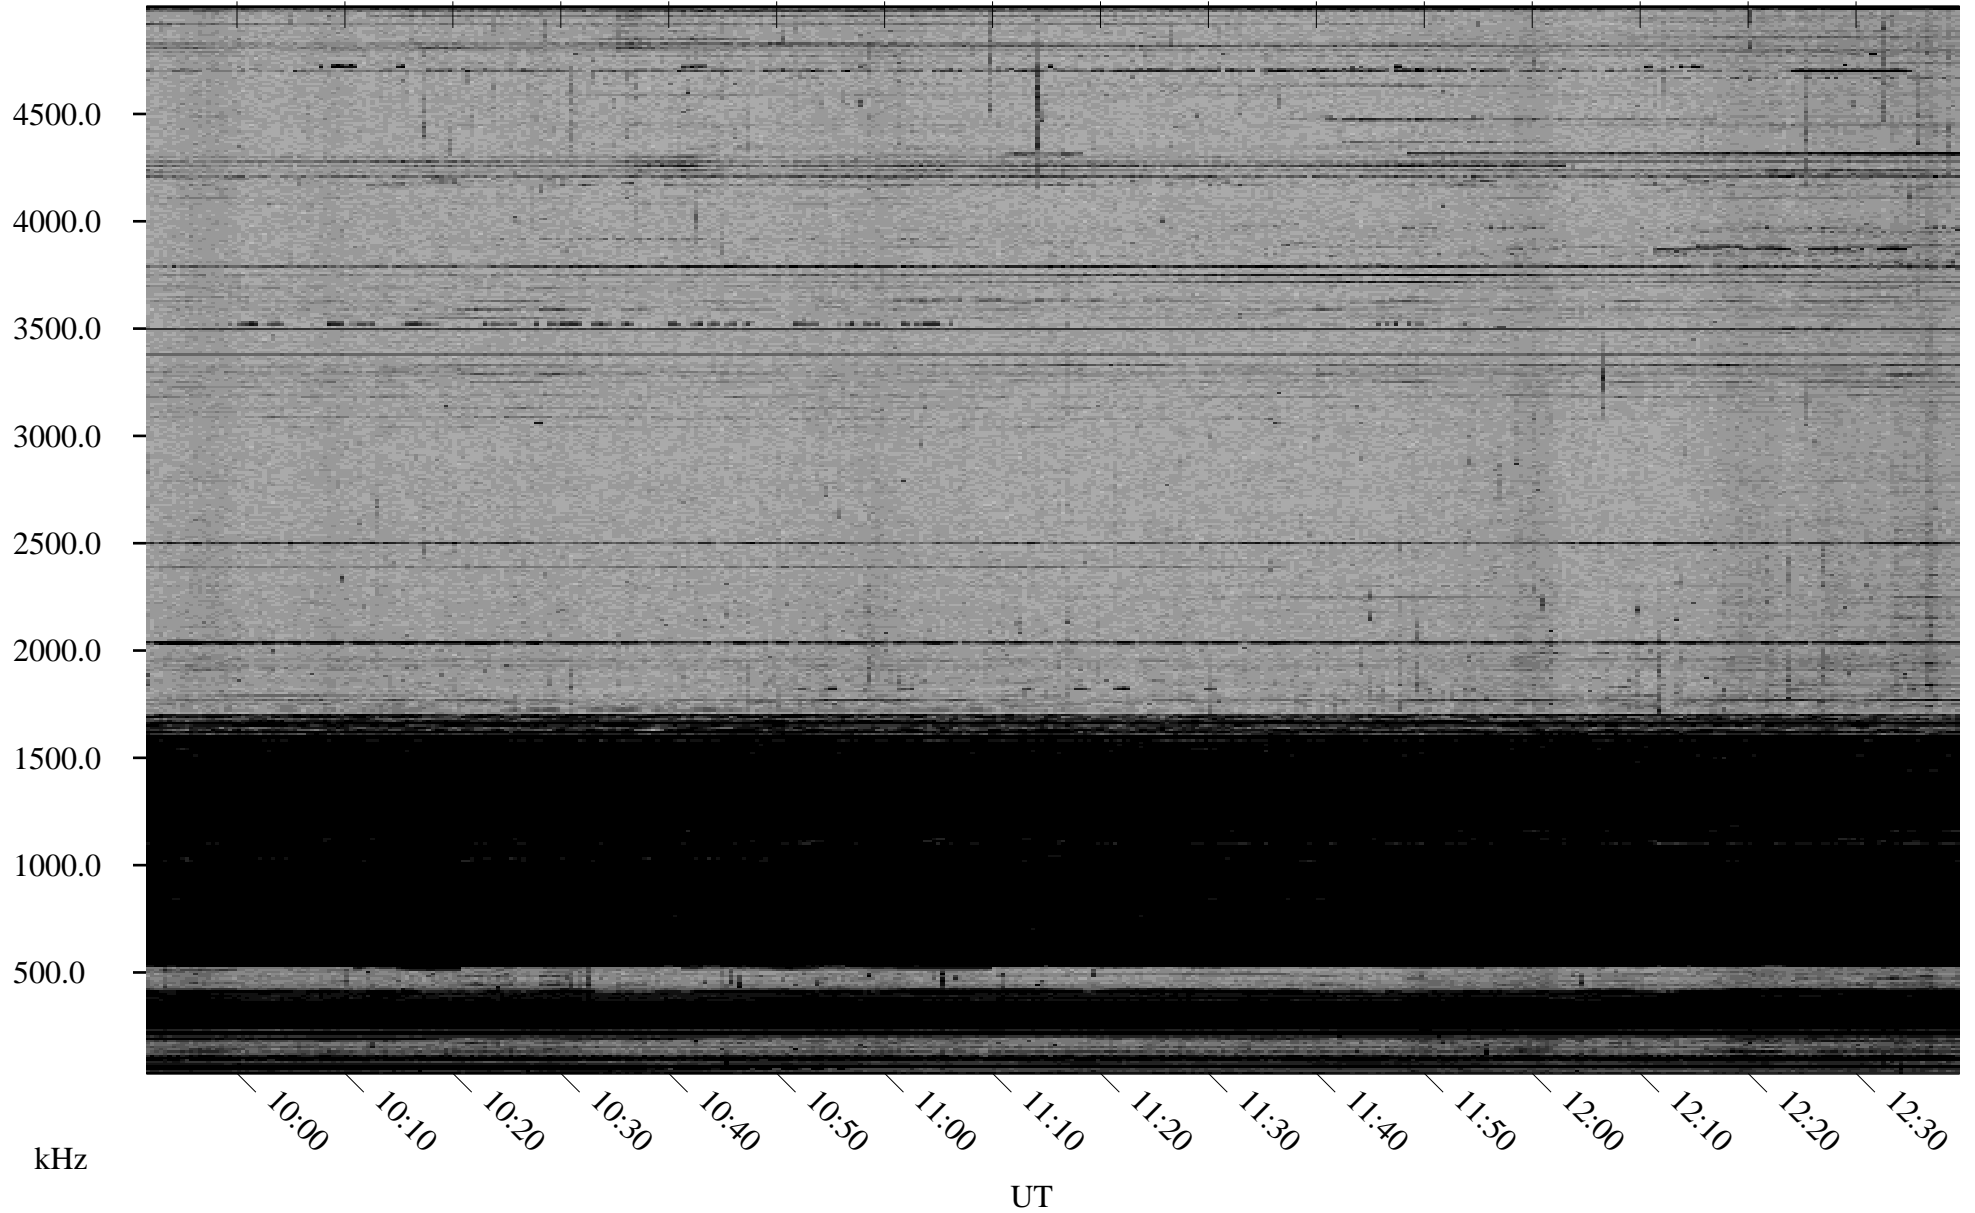

01/16/2001 Churchill, MTB

Linear Scale Black = 161 White = 15

ch01016l.r00m max_12

Page 1

01/16/2001 Churchill, MTB

Linear Scale Black = 161 White = 15

ch01016l.r00m max_12

Page 2

01/17/2001 Churchill, MTB

Linear Scale Black = 161 White = 15

ch01016l.r00m max_12

Page 3

01/17/2001 Churchill, MTB

Linear Scale Black = 161 White = 15

ch01016l.r00m max_12

Page 4

01/17/2001 Churchill, MTB

Linear Scale Black = 161 White = 15

ch01016l.r00m max_12

Page 5

01/17/2001 Churchill, MTB

Linear Scale Black = 161 White = 15

ch01016l.r00m max_12

Page 6

01/17/2001 Churchill, MTB

Linear Scale Black = 161 White = 15

ch01016l.r00m max_12

Page 7

01/17/2001 Churchill, MTB

Linear Scale Black = 161 White = 15

ch01016l.r00m max_12