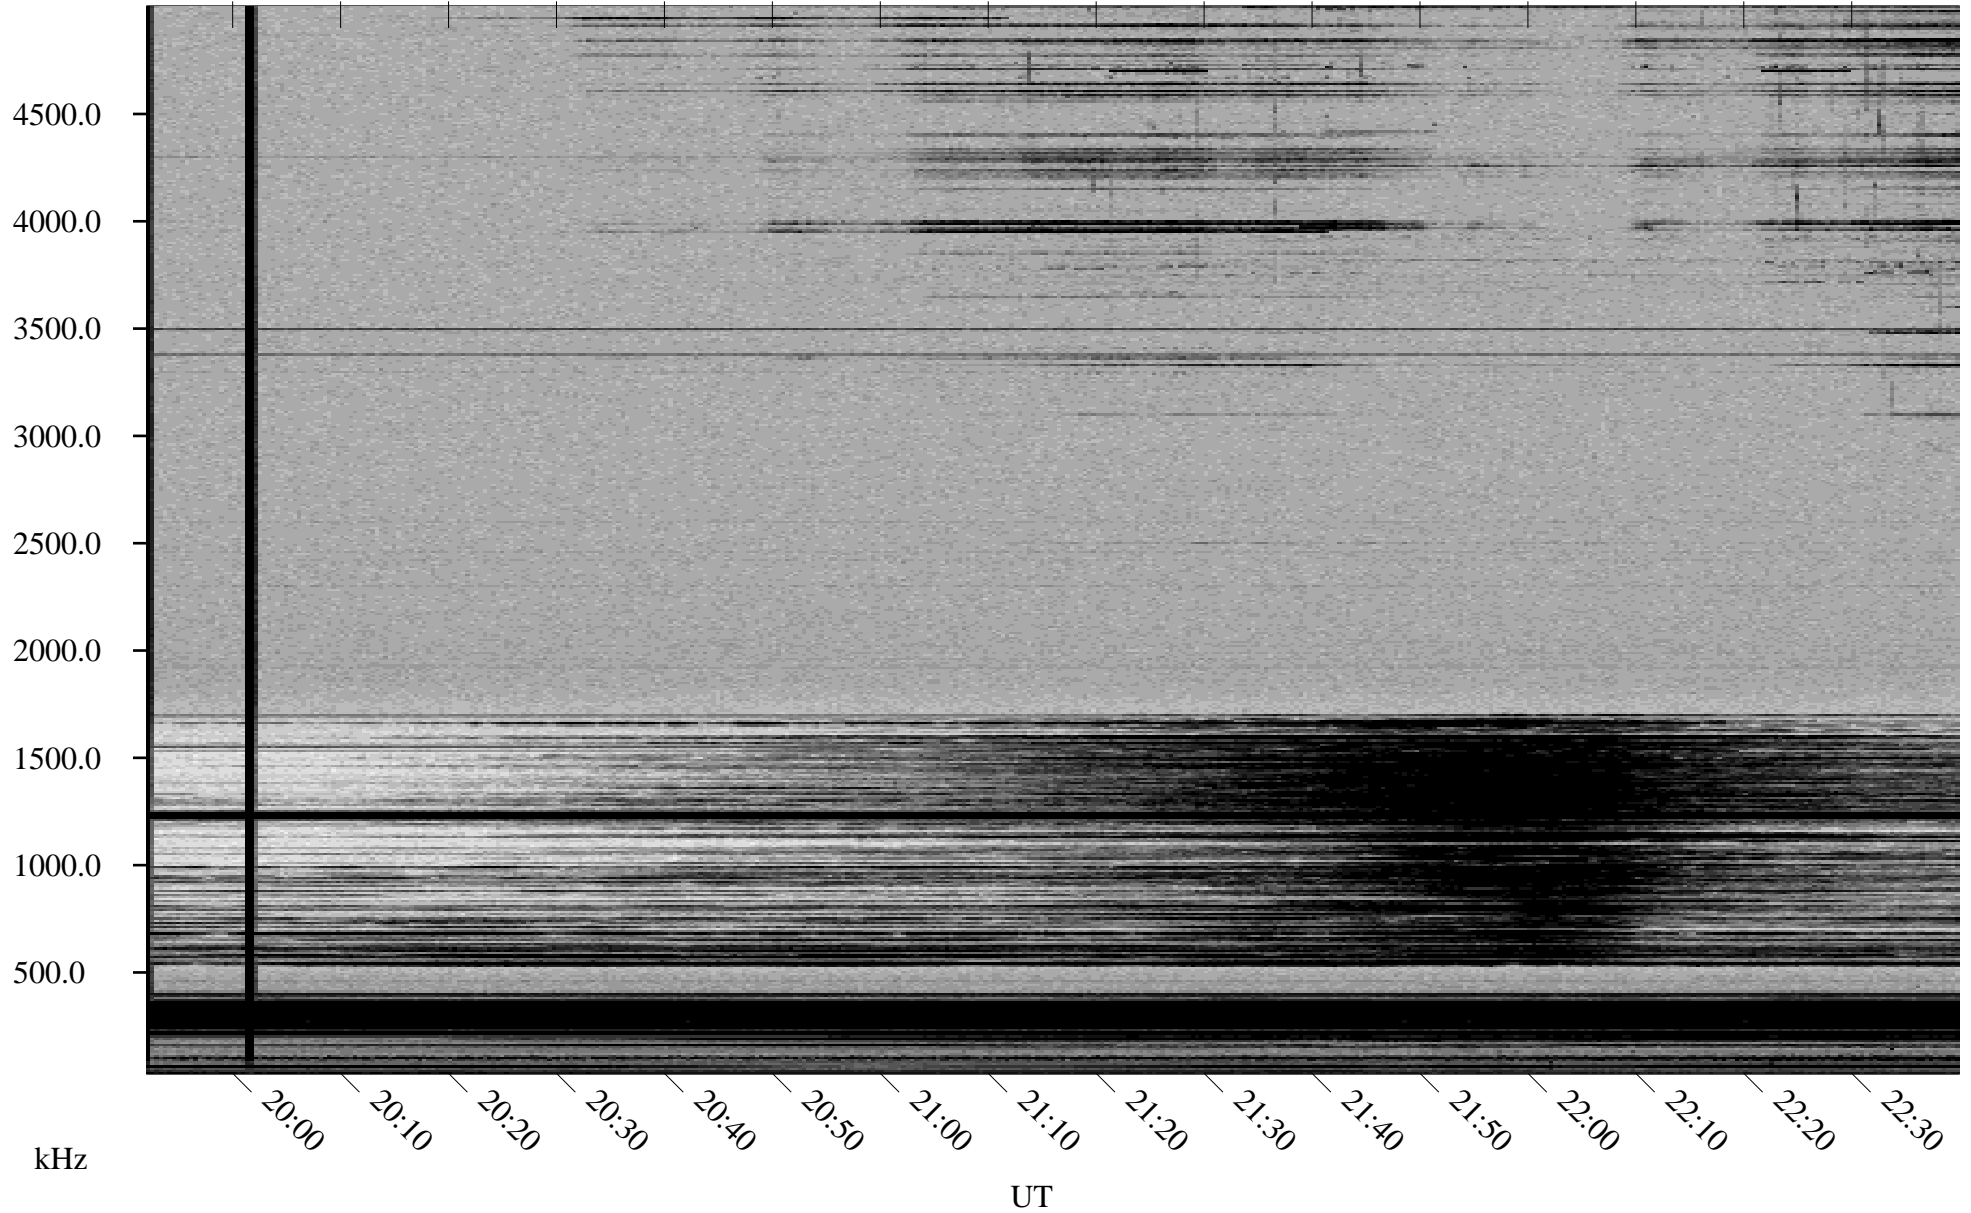

01/16/2001 Churchill, MTB

Linear Scale Black = 161 White = 15

ch01016l.r00m max_12

Page 1

01/16/2001 Churchill, MTB

Linear Scale Black = 161 White = 15

ch01016l.r00m max_12

Page 2

01/17/2001 Churchill, MTB

Linear Scale Black = 161 White = 15

ch01016l.r00m max_12

Page 3

01/17/2001 Churchill, MTB

Linear Scale Black = 161 White = 15

ch01016l.r00m max_12

Page 4

01/17/2001 Churchill, MTB

Linear Scale Black = 161 White = 15

ch01016l.r00m max_12

Page 5

01/17/2001 Churchill, MTB

Linear Scale Black = 161 White = 15

ch01016l.r00m max_12

Page 6

01/17/2001 Churchill, MTB

Linear Scale Black = 161 White = 15

ch01016l.r00m max_12

Page 7

01/17/2001 Churchill, MTB

Linear Scale Black = 161 White = 15

ch01016l.r00m max_12