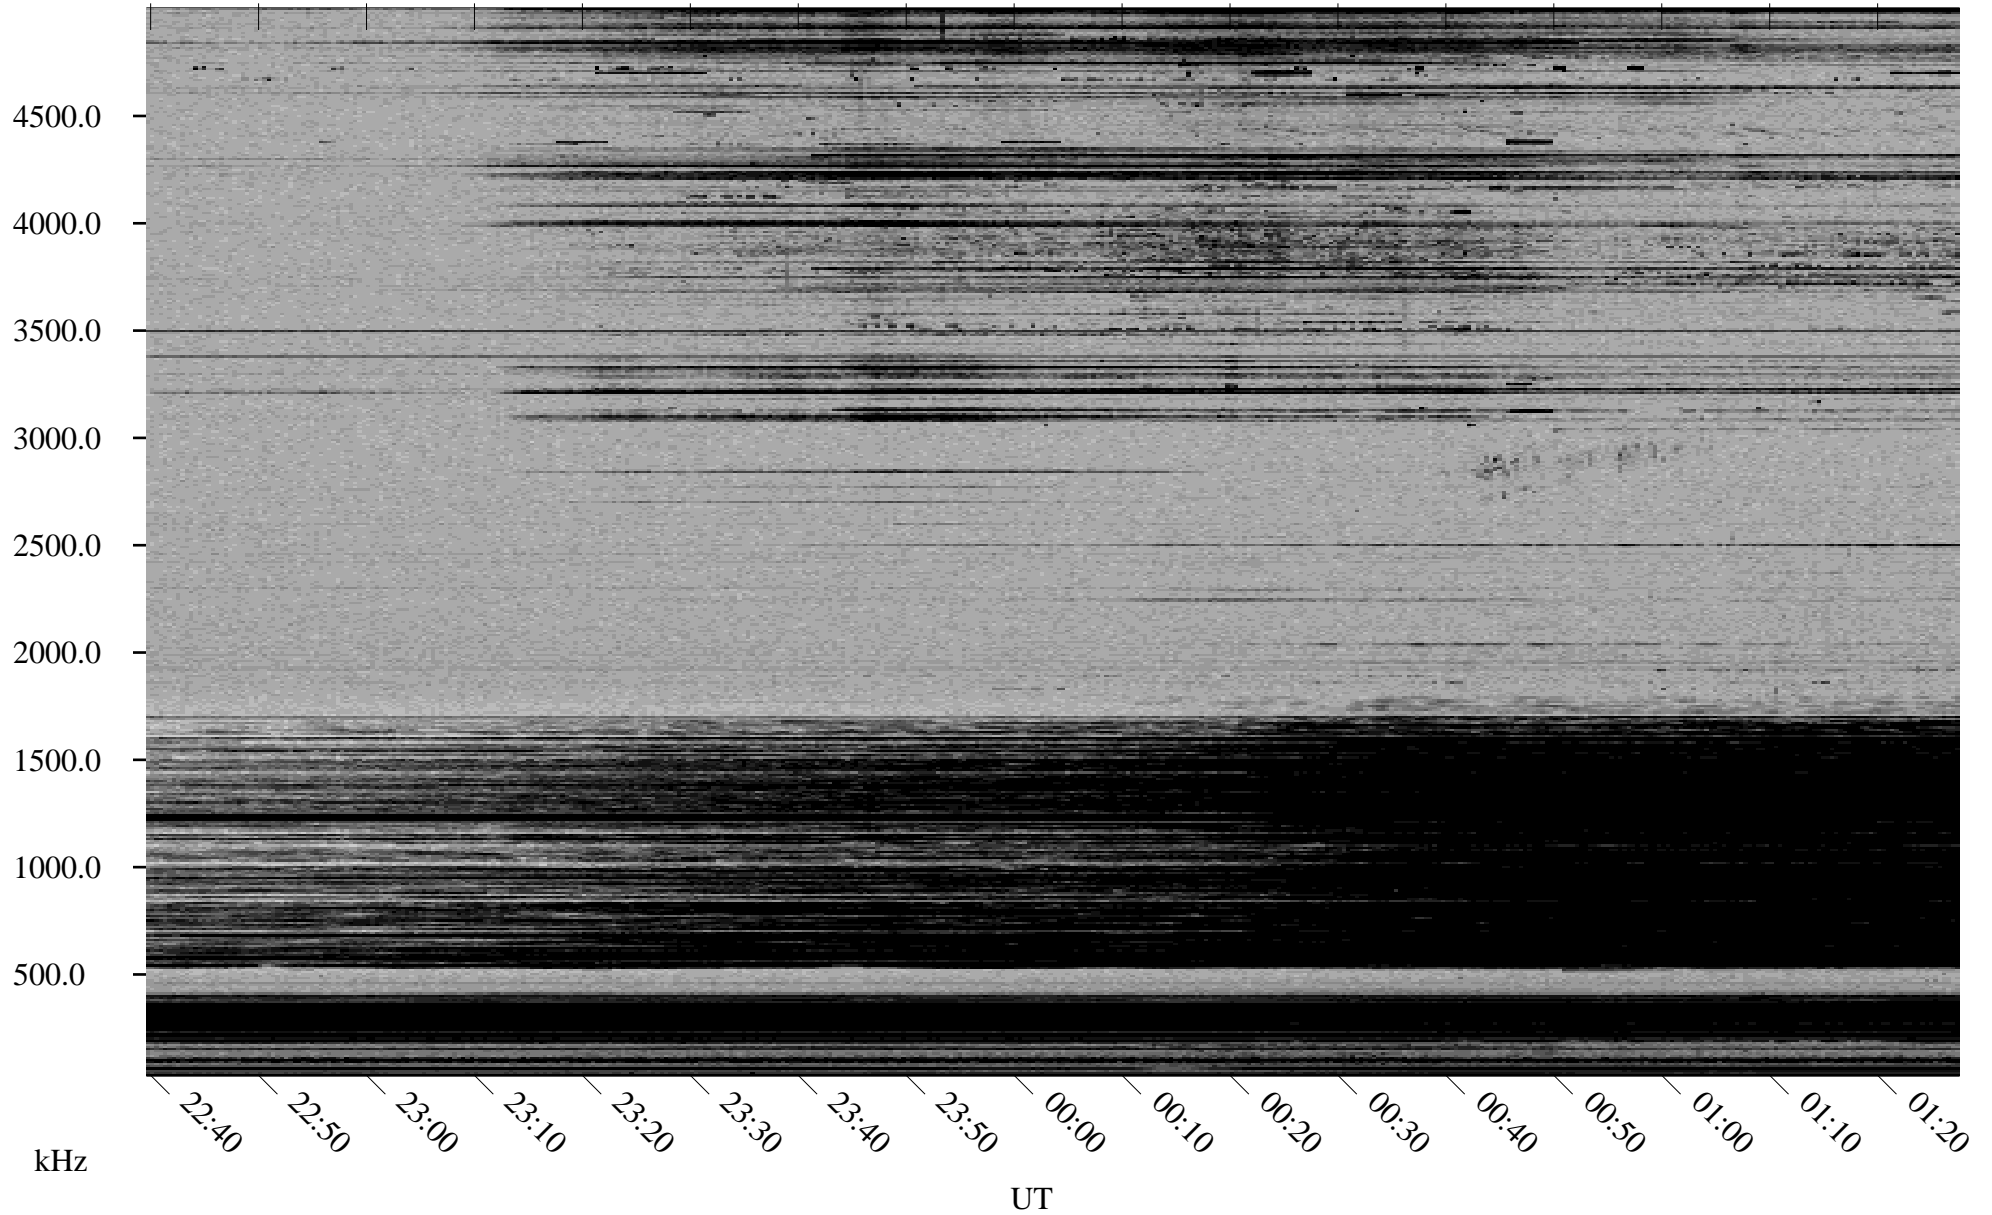

01/17/2001 Churchill, MTB

Linear Scale Black = 161 White = 15

ch01017l.r00m max_12

Page 1

01/17/2001 Churchill, MTB

Linear Scale Black = 161 White = 15

ch01017l.r00m max_12

Page 2

01/18/2001 Churchill, MTB

Linear Scale Black = 161 White = 15

ch010171.r00m max_12

Page 3

01/18/2001 Churchill, MTB

Linear Scale Black = 161 White = 15

ch01017l.r00m max_12

Page 4

01/18/2001 Churchill, MTB

Linear Scale Black = 161 White = 15

ch01017l.r00m max_12

Page 5

01/18/2001 Churchill, MTB

Linear Scale Black = 161 White = 15

ch01017l.r00m max_12

Page 6

01/18/2001 Churchill, MTB

Linear Scale Black = 161 White = 15

ch01017l.r00m max_12

Page 7

01/18/2001 Churchill, MTB

Linear Scale Black = 161 White = 15

ch01017l.r00m max_12

Page 8