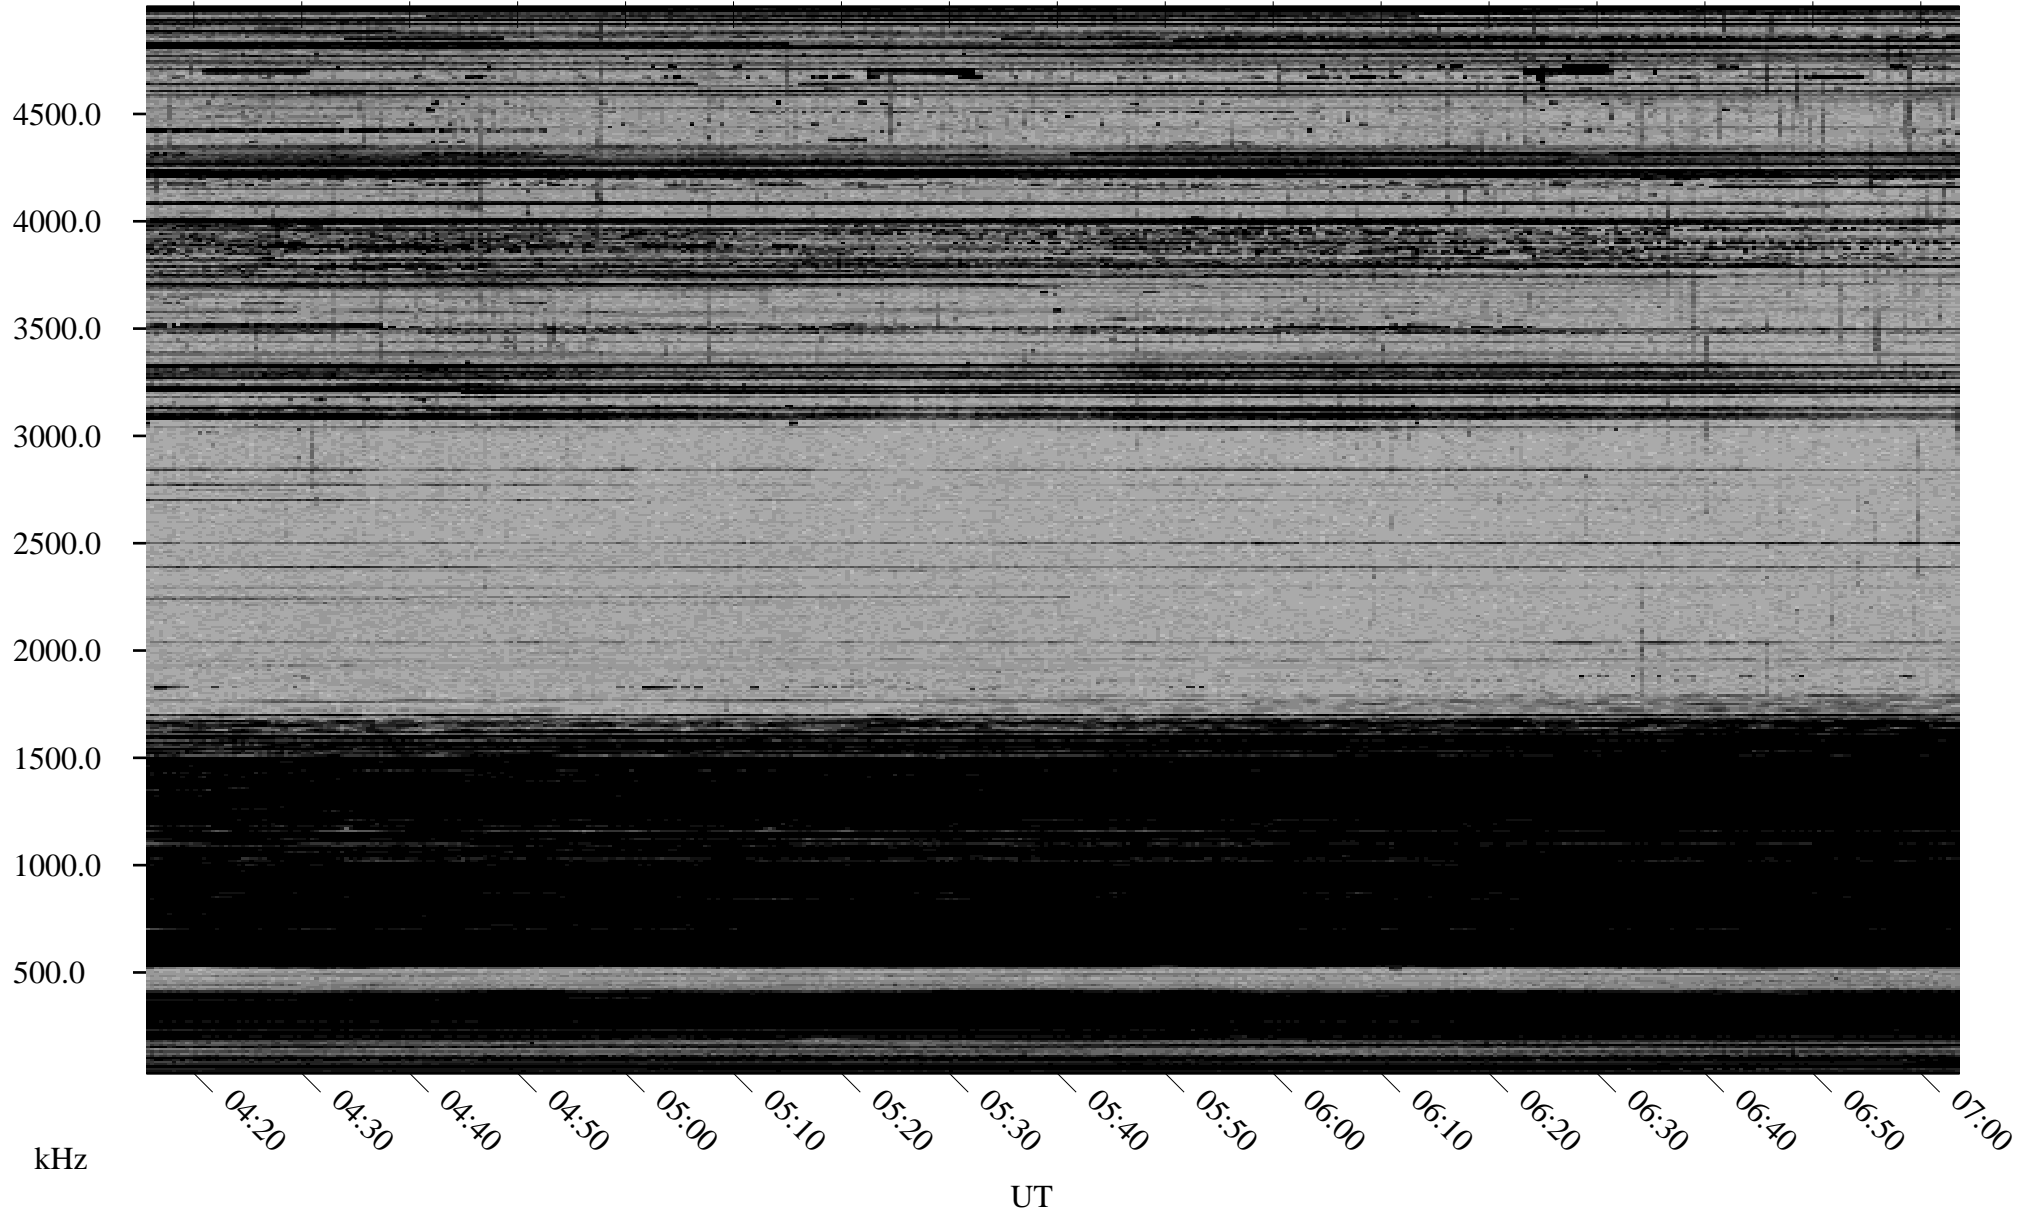

01/17/2001 Churchill, MTB

Linear Scale Black = 161 White = 15

ch01017l.r00m max_12

Page 1

01/17/2001 Churchill, MTB

Linear Scale Black = 161 White = 15

ch01017l.r00m max_12

Page 2

01/18/2001 Churchill, MTB

Linear Scale Black = 161 White = 15

ch010171.r00m max_12

Page 3

01/18/2001 Churchill, MTB

Linear Scale Black = 161 White = 15

ch01017l.r00m max_12

Page 4

01/18/2001 Churchill, MTB

Linear Scale Black = 161 White = 15

ch01017l.r00m max_12

Page 5

01/18/2001 Churchill, MTB

Linear Scale Black = 161 White = 15

ch01017l.r00m max_12

Page 6

01/18/2001 Churchill, MTB

Linear Scale Black = 161 White = 15

ch01017l.r00m max_12

Page 7

01/18/2001 Churchill, MTB

Linear Scale Black = 161 White = 15

ch01017l.r00m max_12

Page 8