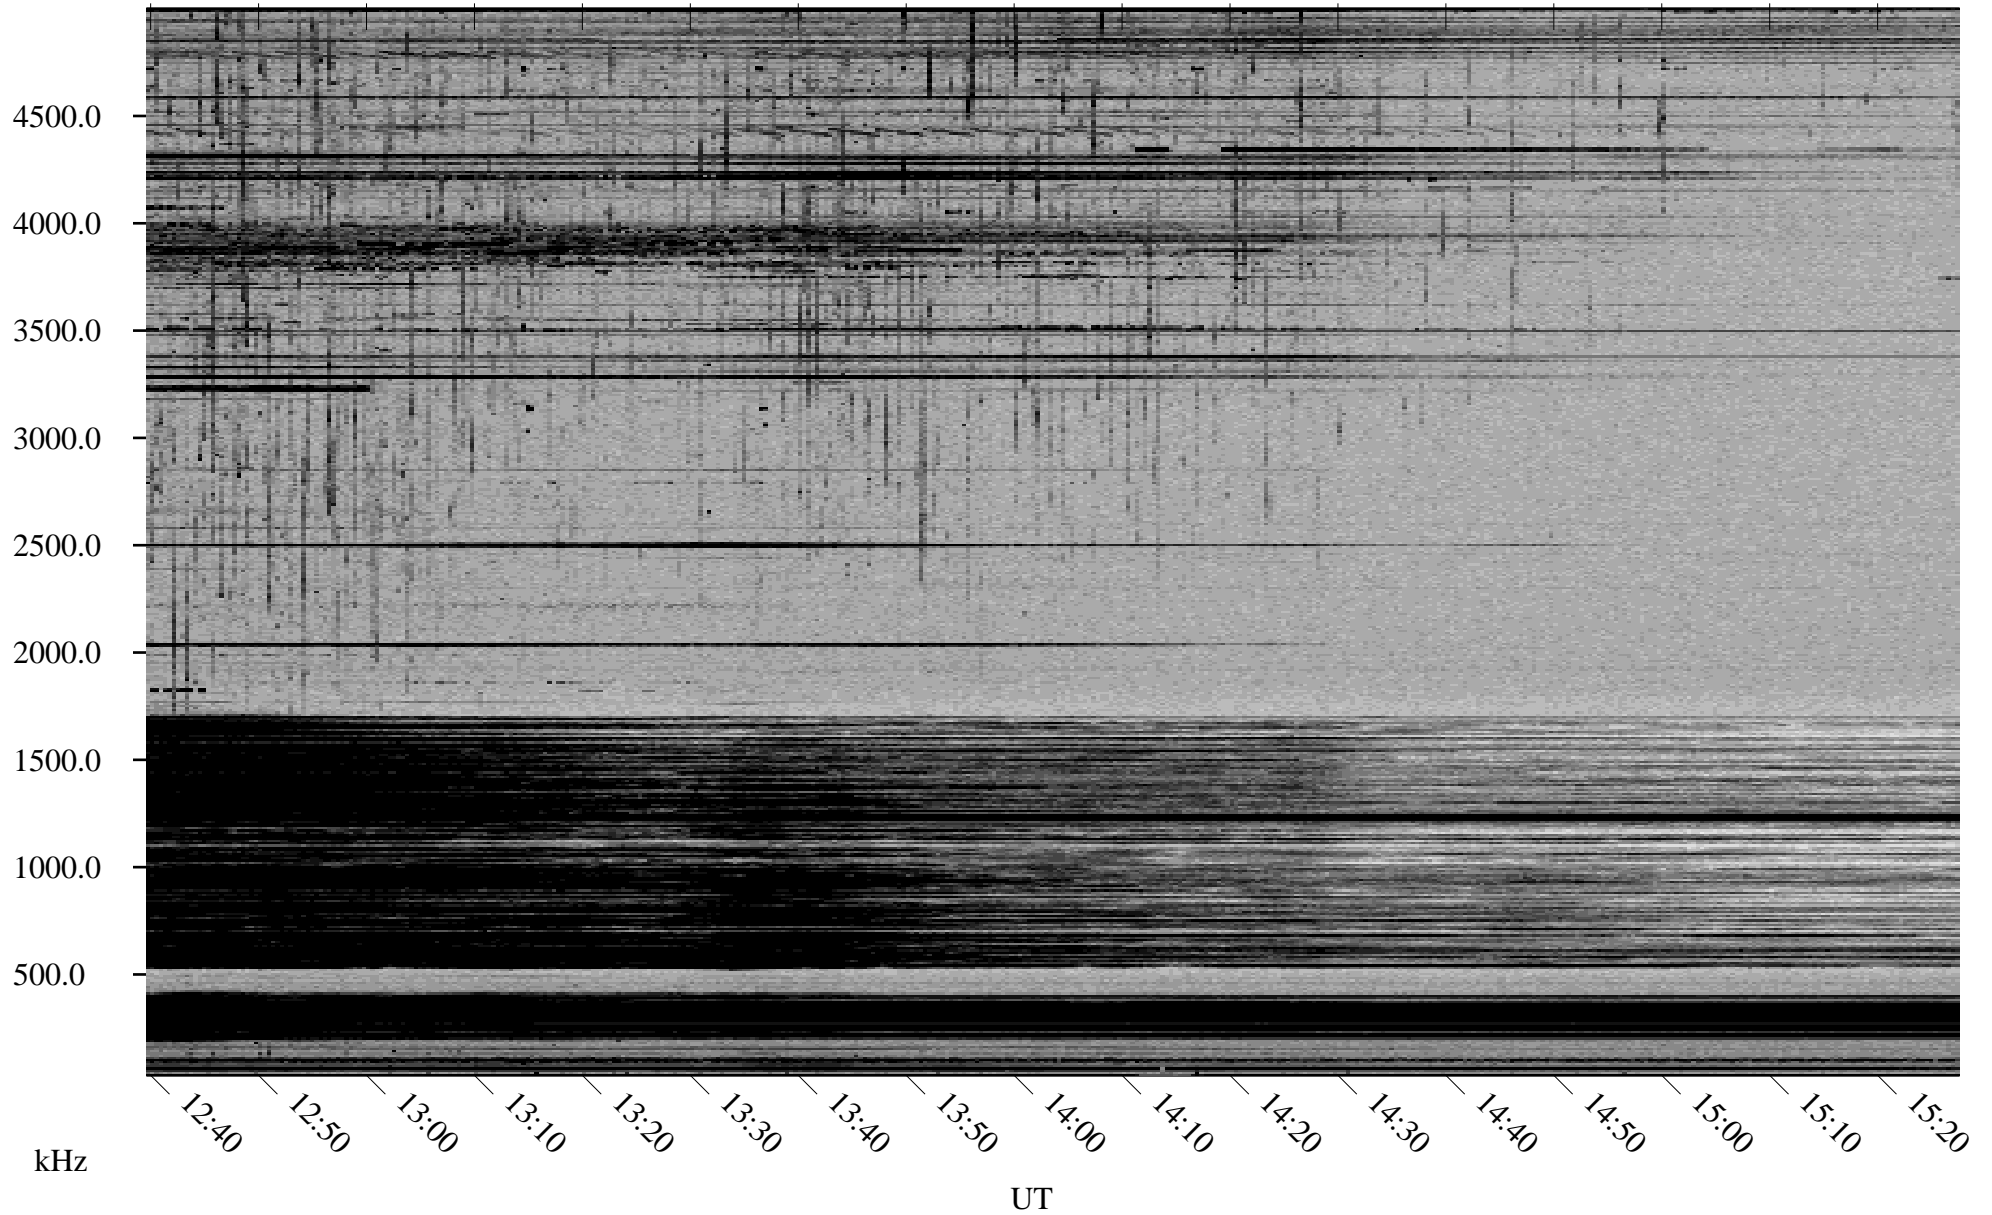

01/17/2001 Churchill, MTB

Linear Scale Black = 161 White = 15

ch01017l.r00m max_12

Page 1

01/17/2001 Churchill, MTB

Linear Scale Black = 161 White = 15

ch01017l.r00m max_12

Page 2

01/18/2001 Churchill, MTB

Linear Scale Black = 161 White = 15

ch010171.r00m max_12

Page 3

01/18/2001 Churchill, MTB

Linear Scale Black = 161 White = 15

ch01017l.r00m max_12

Page 4

01/18/2001 Churchill, MTB

Linear Scale Black = 161 White = 15

ch01017l.r00m max_12

Page 5

01/18/2001 Churchill, MTB

Linear Scale Black = 161 White = 15

ch01017l.r00m max_12

Page 6

01/18/2001 Churchill, MTB

Linear Scale Black = 161 White = 15

ch01017l.r00m max_12

Page 7

01/18/2001 Churchill, MTB

Linear Scale Black = 161 White = 15

ch01017l.r00m max_12

Page 8