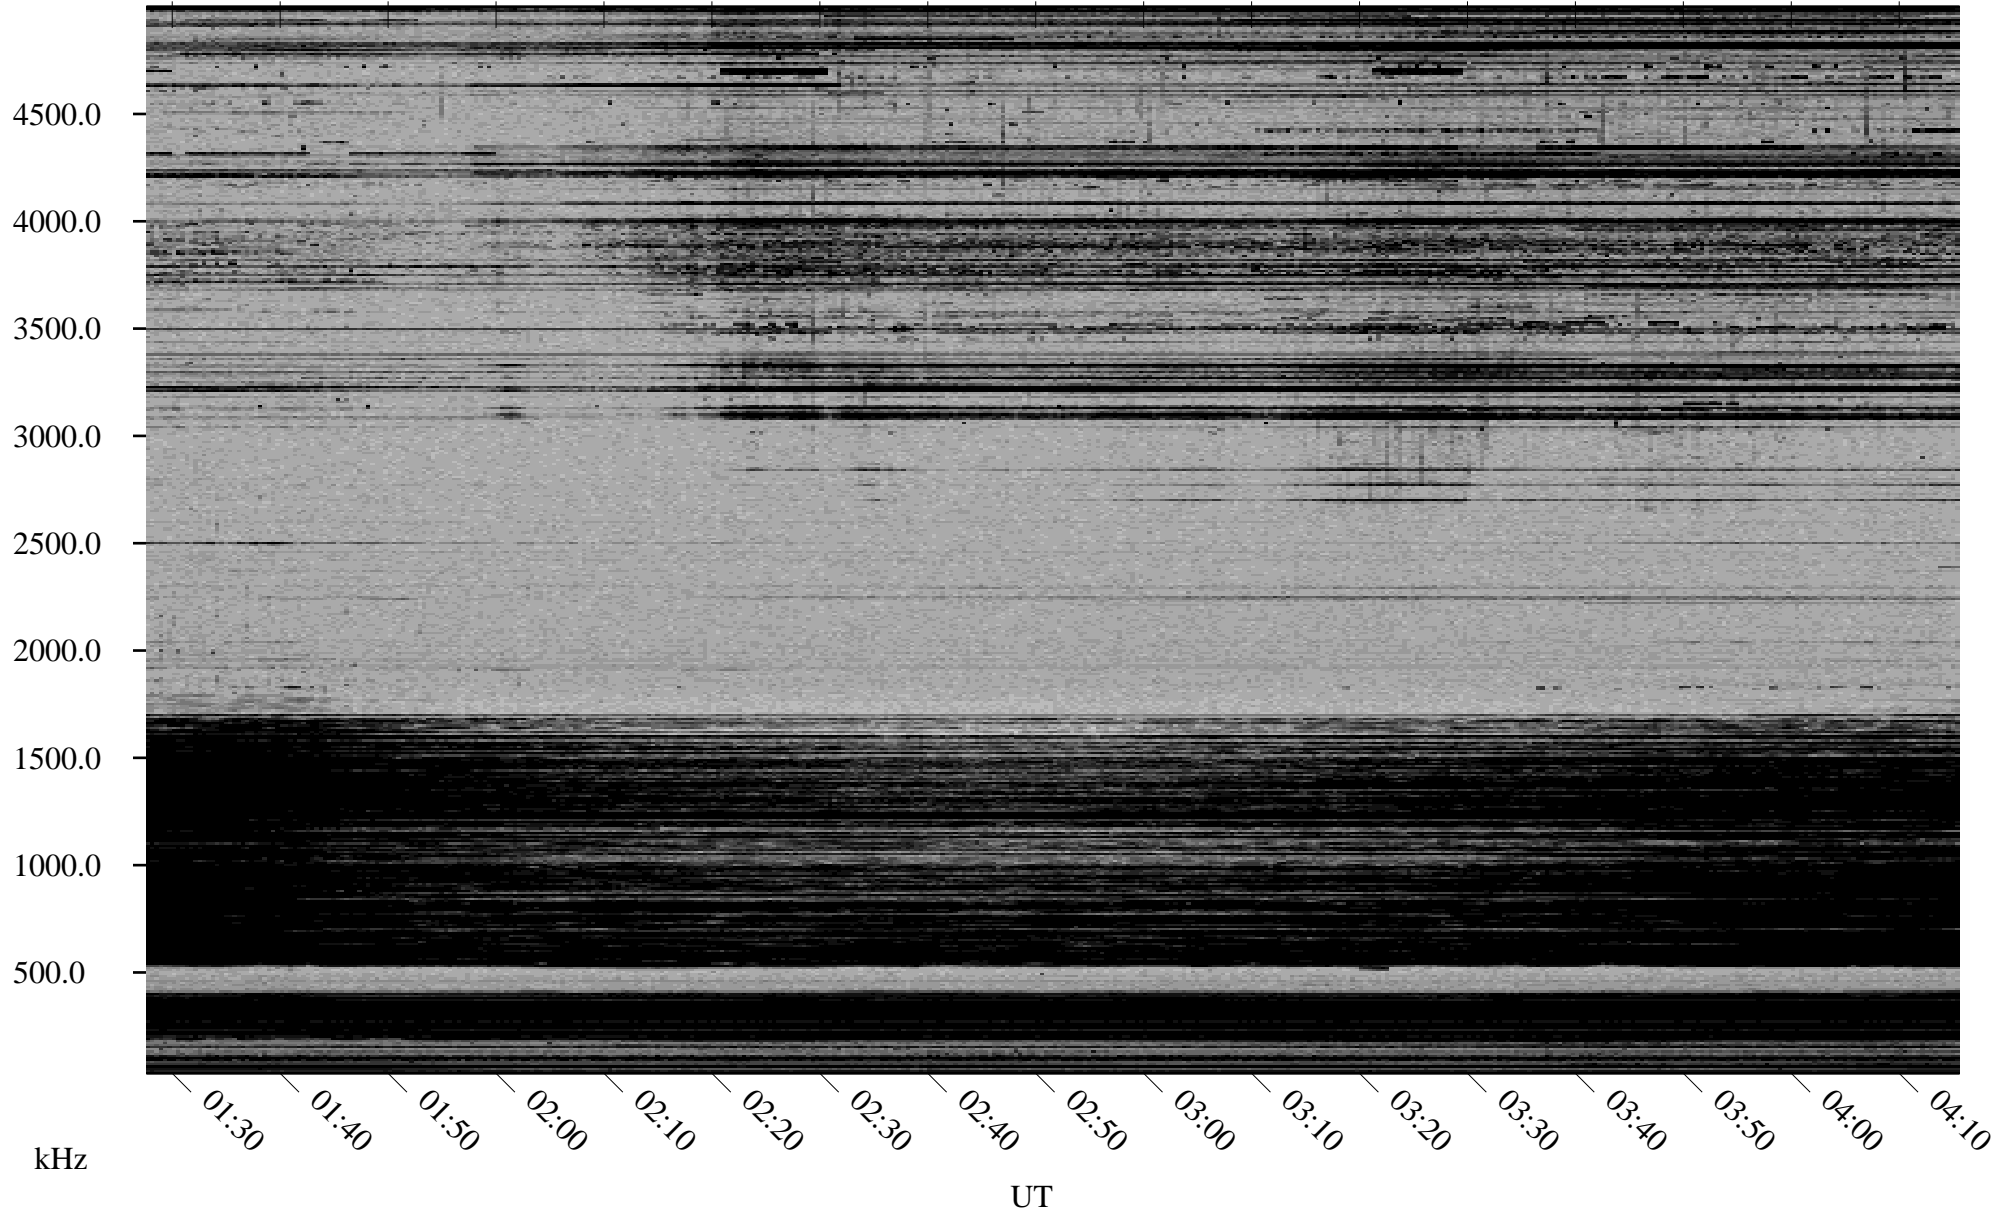

01/17/2001 Churchill, MTB

Linear Scale Black = 161 White = 15

ch01017l.r00m max_12

Page 1

01/17/2001 Churchill, MTB

Linear Scale Black = 161 White = 15

ch01017l.r00m max_12

Page 2

01/18/2001 Churchill, MTB

Linear Scale Black = 161 White = 15

ch010171.r00m max_12

Page 3

01/18/2001 Churchill, MTB

Linear Scale Black = 161 White = 15

ch01017l.r00m max_12

Page 4

01/18/2001 Churchill, MTB

Linear Scale Black = 161 White = 15

ch01017l.r00m max_12

Page 5

01/18/2001 Churchill, MTB

Linear Scale Black = 161 White = 15

ch01017l.r00m max_12

Page 6

01/18/2001 Churchill, MTB

Linear Scale Black = 161 White = 15

ch01017l.r00m max_12

Page 7

01/18/2001 Churchill, MTB

Linear Scale Black = 161 White = 15

ch01017l.r00m max_12

Page 8