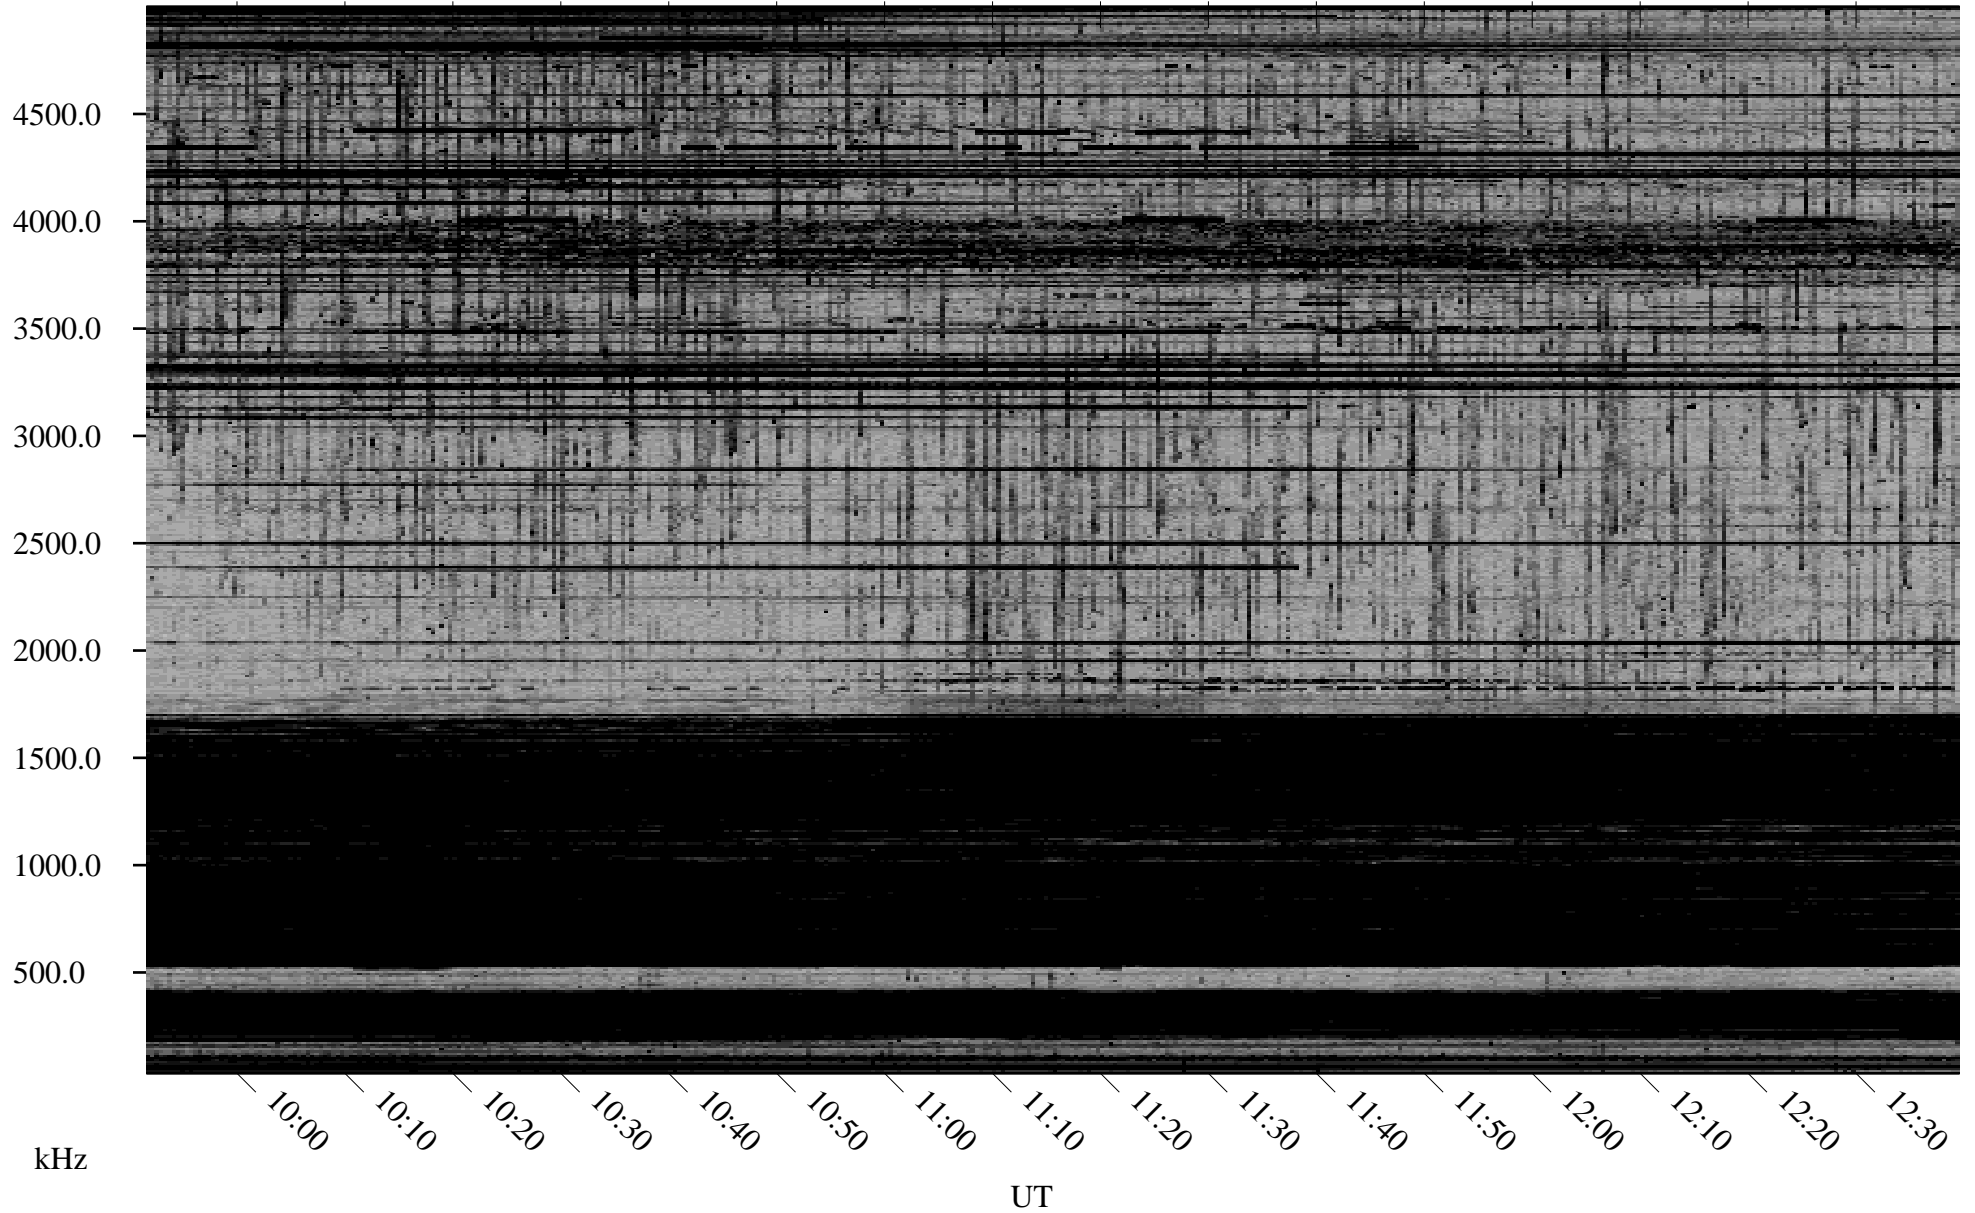

01/17/2001 Churchill, MTB

Linear Scale Black = 161 White = 15

ch01017l.r00m max_12

Page 1

01/17/2001 Churchill, MTB

Linear Scale Black = 161 White = 15

ch01017l.r00m max_12

Page 2

01/18/2001 Churchill, MTB

Linear Scale Black = 161 White = 15

ch010171.r00m max_12

Page 3

01/18/2001 Churchill, MTB

Linear Scale Black = 161 White = 15

ch01017l.r00m max_12

Page 4

01/18/2001 Churchill, MTB

Linear Scale Black = 161 White = 15

ch01017l.r00m max_12

Page 5

01/18/2001 Churchill, MTB

Linear Scale Black = 161 White = 15

ch01017l.r00m max_12

Page 6

01/18/2001 Churchill, MTB

Linear Scale Black = 161 White = 15

ch01017l.r00m max_12

Page 7

01/18/2001 Churchill, MTB

Linear Scale Black = 161 White = 15

ch01017l.r00m max_12

Page 8