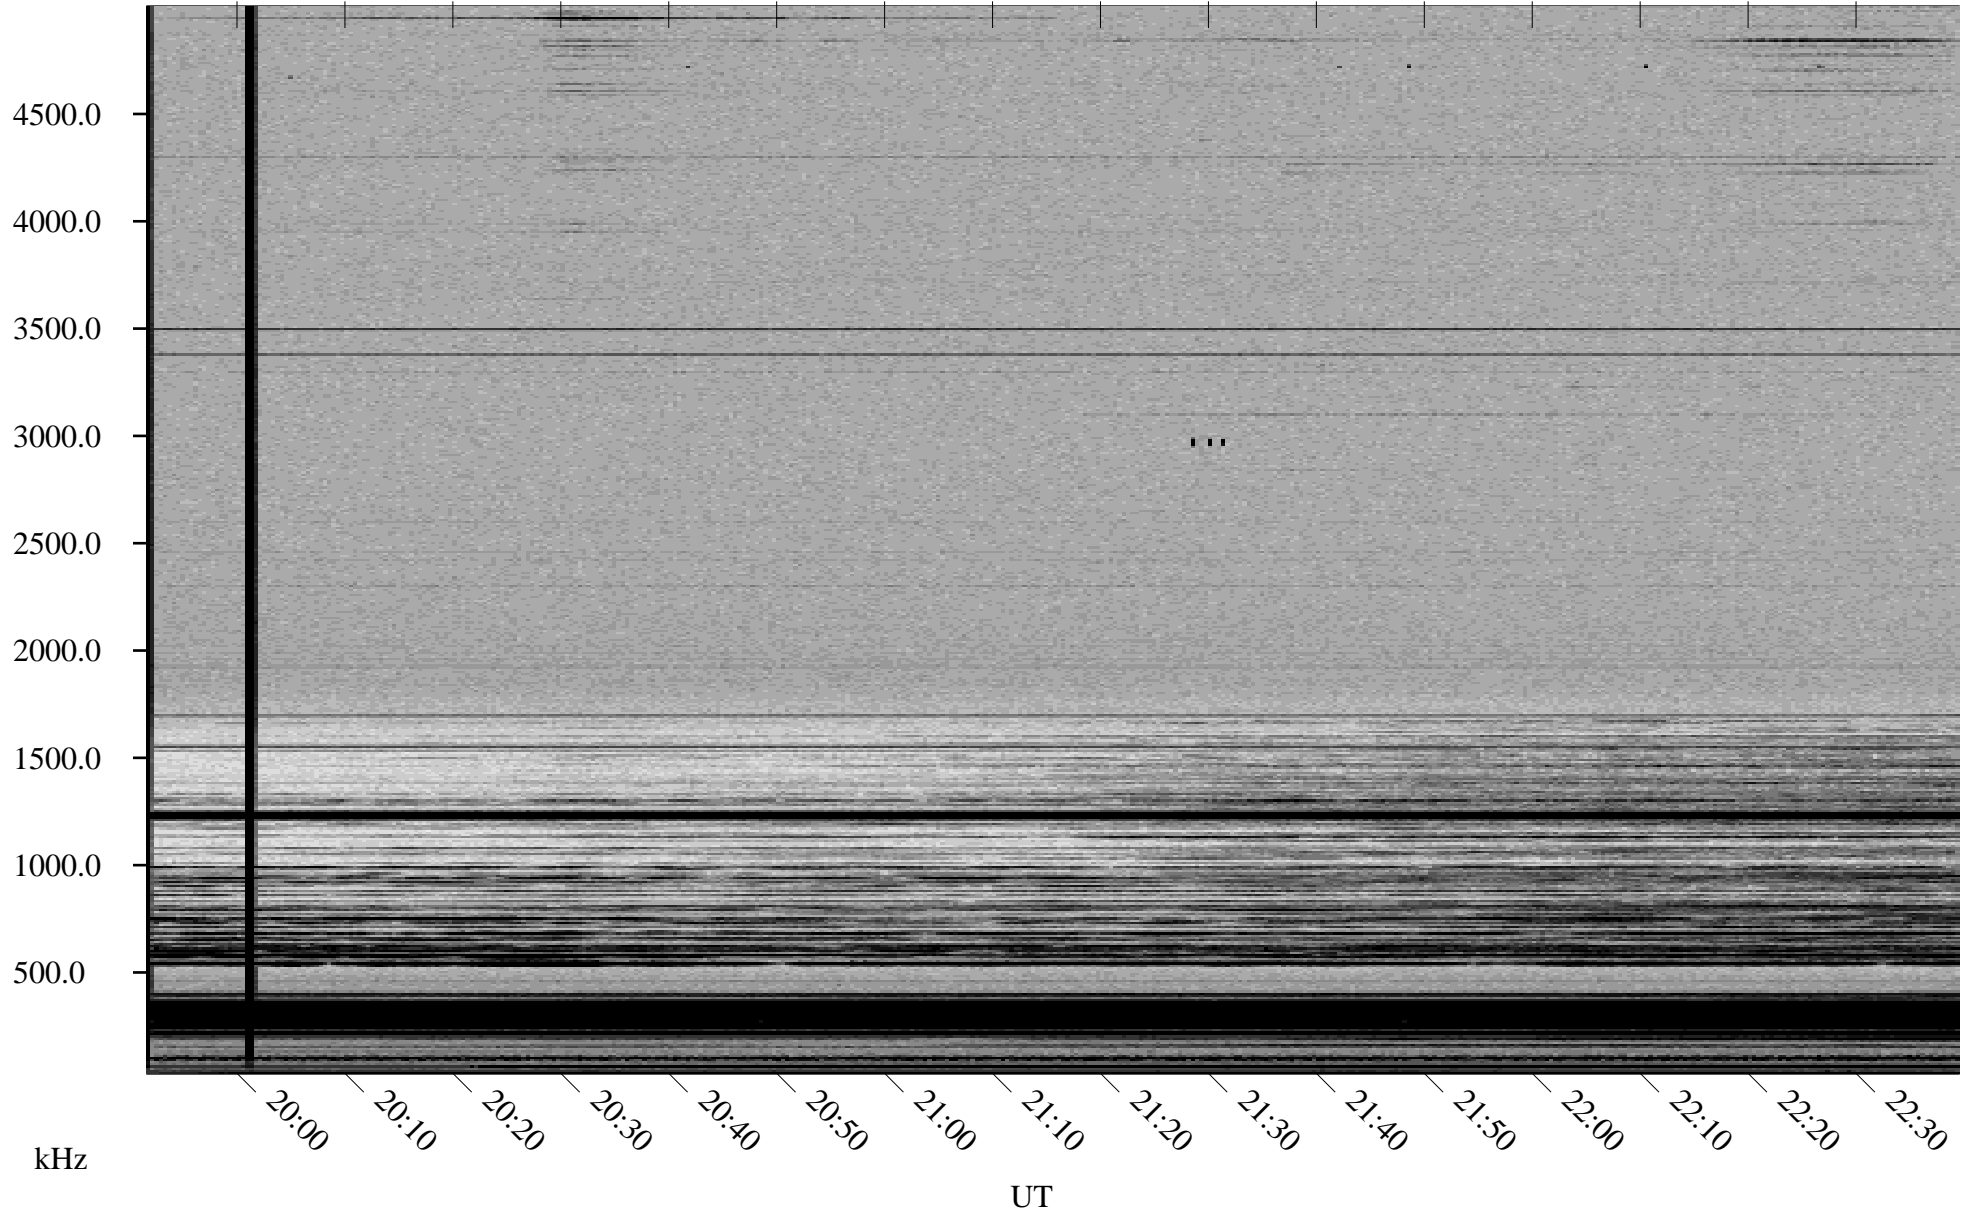

01/17/2001 Churchill, MTB

Linear Scale Black = 161 White = 15

ch01017l.r00m max_12

Page 1

01/17/2001 Churchill, MTB

Linear Scale Black = 161 White = 15

ch01017l.r00m max_12

Page 2

01/18/2001 Churchill, MTB

Linear Scale Black = 161 White = 15

ch010171.r00m max_12

Page 3

01/18/2001 Churchill, MTB

Linear Scale Black = 161 White = 15

ch01017l.r00m max_12

Page 4

01/18/2001 Churchill, MTB

Linear Scale Black = 161 White = 15

ch01017l.r00m max_12

Page 5

01/18/2001 Churchill, MTB

Linear Scale Black = 161 White = 15

ch01017l.r00m max_12

Page 6

01/18/2001 Churchill, MTB

Linear Scale Black = 161 White = 15

ch01017l.r00m max_12

Page 7

01/18/2001 Churchill, MTB

Linear Scale Black = 161 White = 15

ch01017l.r00m max_12

Page 8