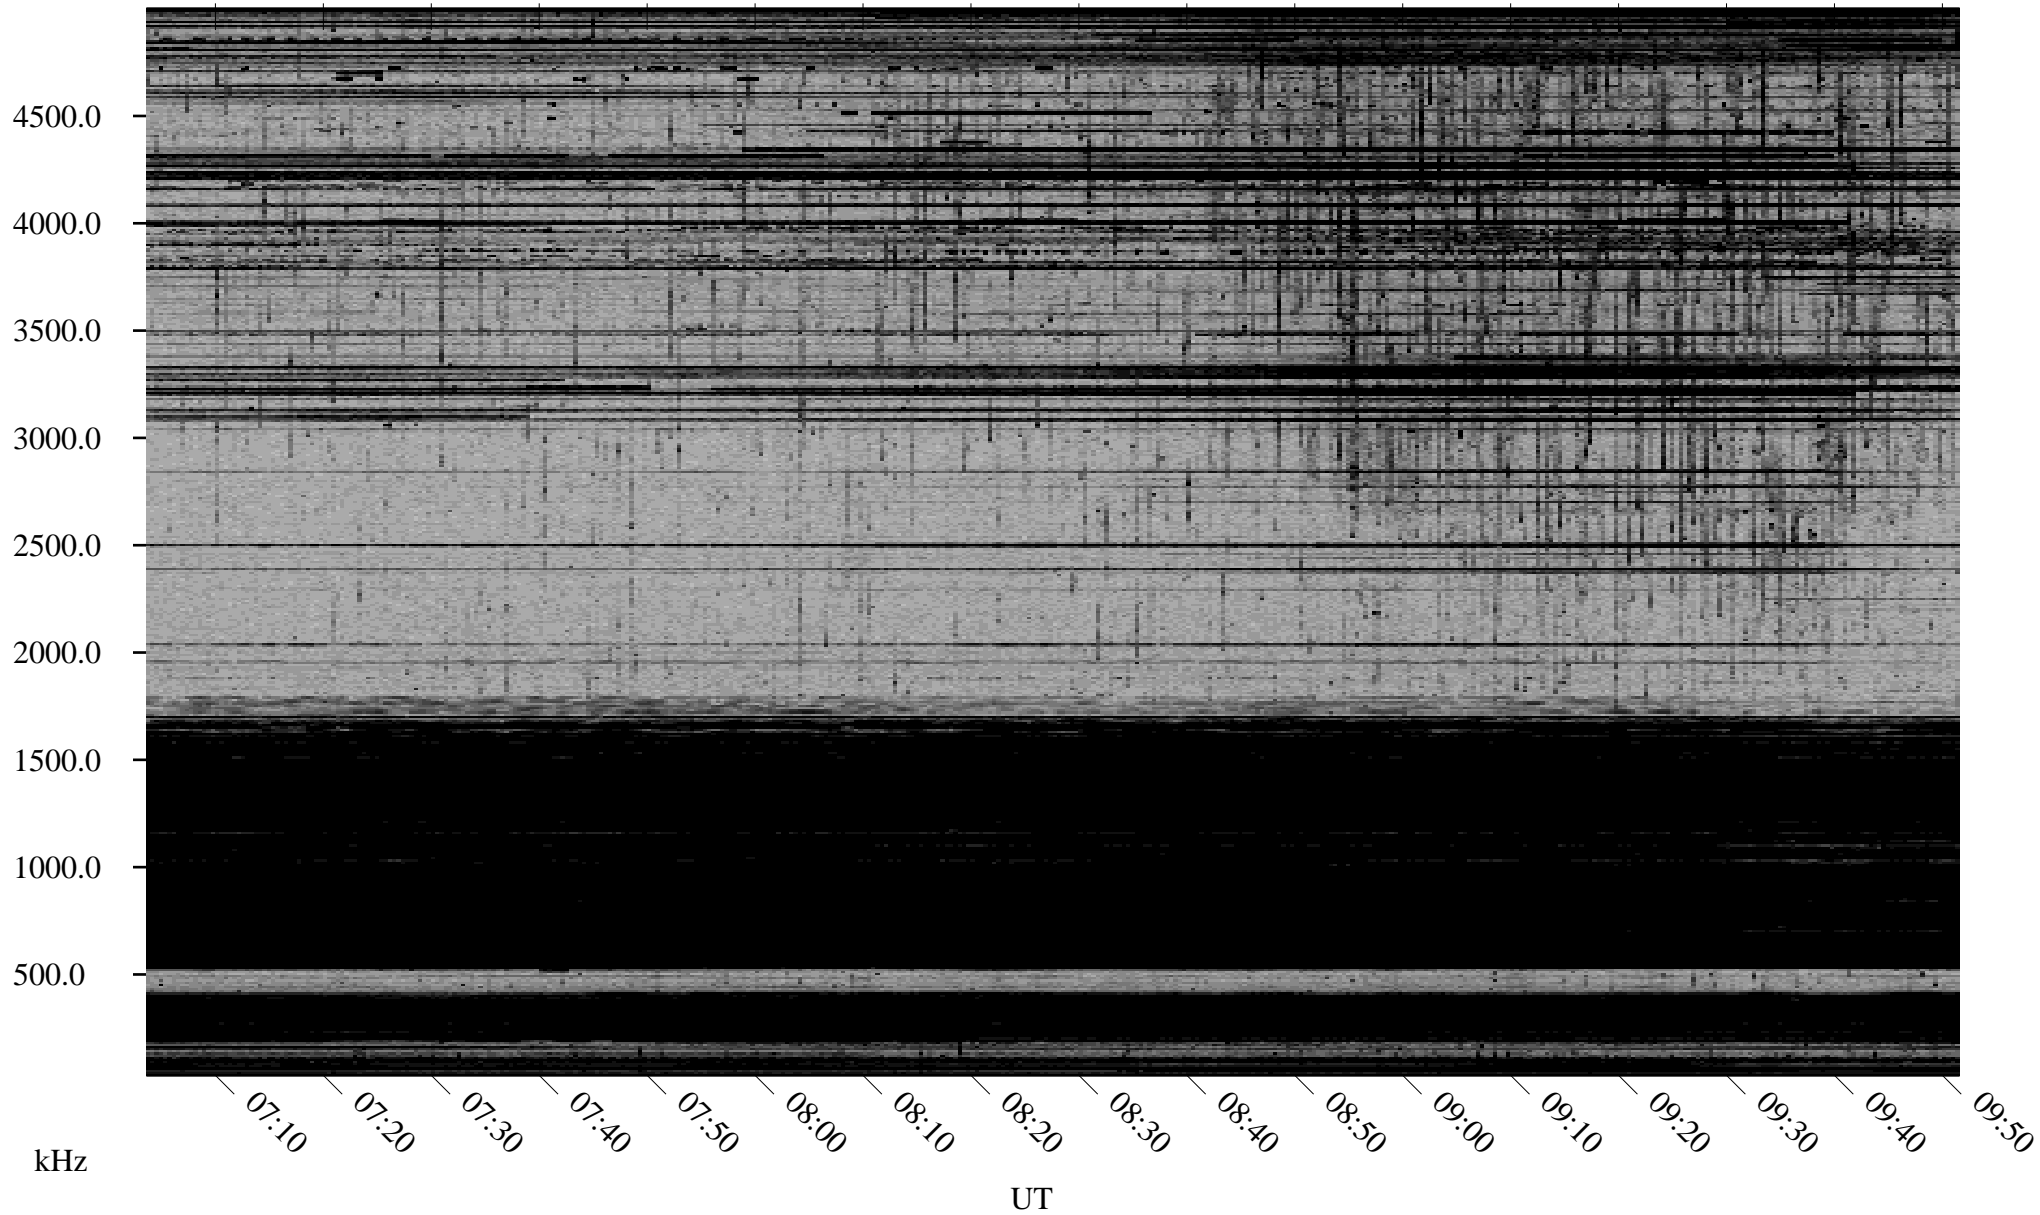

01/17/2001 Churchill, MTB

Linear Scale Black = 161 White = 15

ch01017l.r00m max_12

Page 1

01/17/2001 Churchill, MTB

Linear Scale Black = 161 White = 15

ch01017l.r00m max_12

Page 2

01/18/2001 Churchill, MTB

Linear Scale Black = 161 White = 15

ch010171.r00m max_12

Page 3

01/18/2001 Churchill, MTB

Linear Scale Black = 161 White = 15

ch01017l.r00m max_12

Page 4

01/18/2001 Churchill, MTB

Linear Scale Black = 161 White = 15

ch01017l.r00m max_12

Page 5

01/18/2001 Churchill, MTB

Linear Scale Black = 161 White = 15

ch01017l.r00m max_12

Page 6

01/18/2001 Churchill, MTB

Linear Scale Black = 161 White = 15

ch01017l.r00m max_12

Page 7

01/18/2001 Churchill, MTB

Linear Scale Black = 161 White = 15

ch01017l.r00m max_12

Page 8