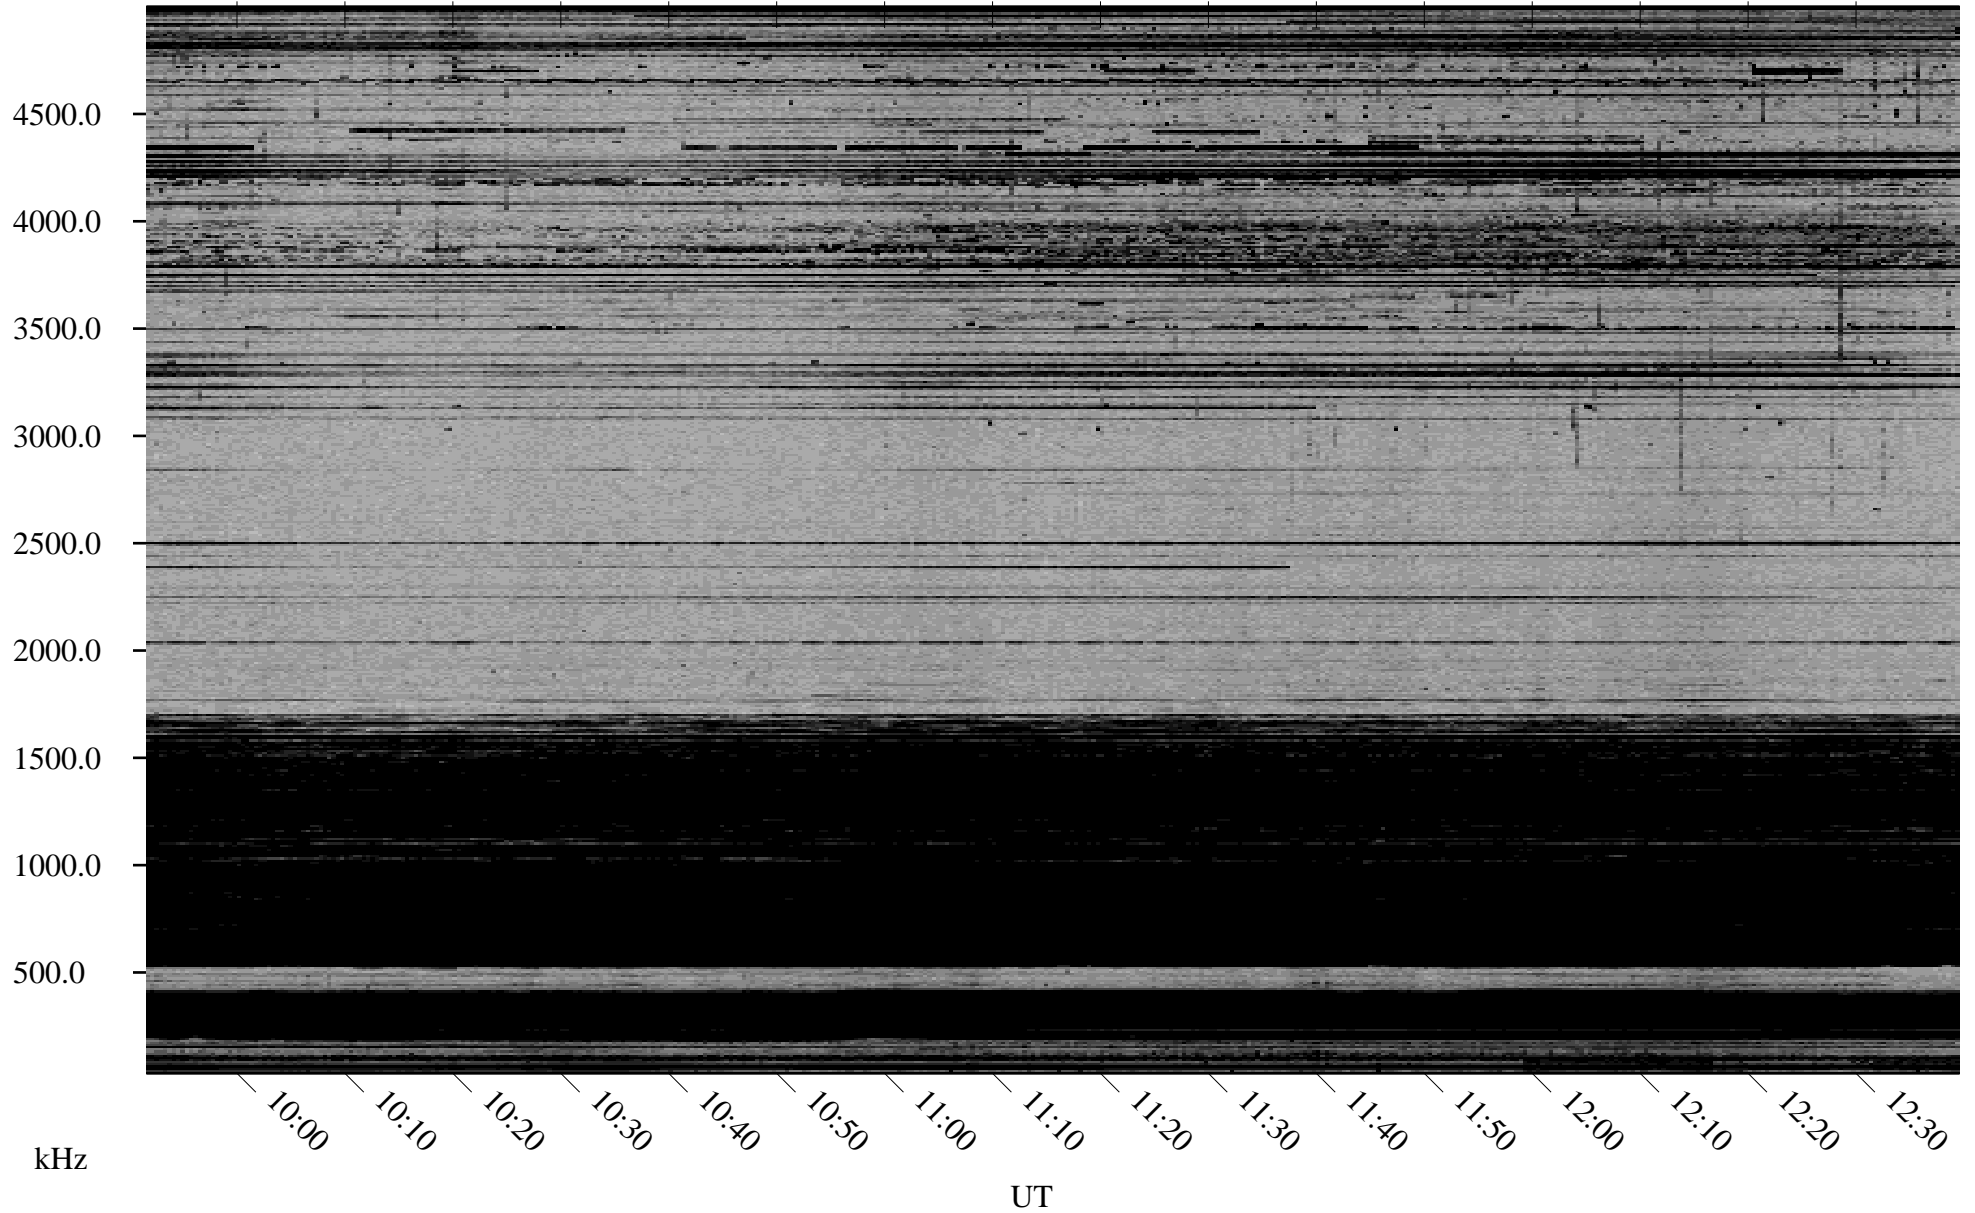

01/18/2001 Churchill, MTB

Linear Scale Black = 161 White = 15

ch01018l.r00m max_12

Page 1

01/18/2001 Churchill, MTB

Linear Scale Black = 161 White = 15

ch01018l.r00m max_12

Page 2

01/19/2001 Churchill, MTB

Linear Scale Black = 161 White = 15

ch01018l.r00m max_12

Page 3

01/19/2001 Churchill, MTB

Linear Scale Black = 161 White = 15

ch01018l.r00m max_12

Page 4

01/19/2001 Churchill, MTB

Linear Scale Black = 161 White = 15

ch01018l.r00m max_12

Page 5

01/19/2001 Churchill, MTB

Linear Scale Black = 161 White = 15

ch01018l.r00m max_12

Page 6

01/19/2001 Churchill, MTB

Linear Scale Black = 161 White = 15

ch01018l.r00m max_12

Page 7

01/19/2001 Churchill, MTB

Linear Scale Black = 161 White = 15

ch01018l.r00m max_12