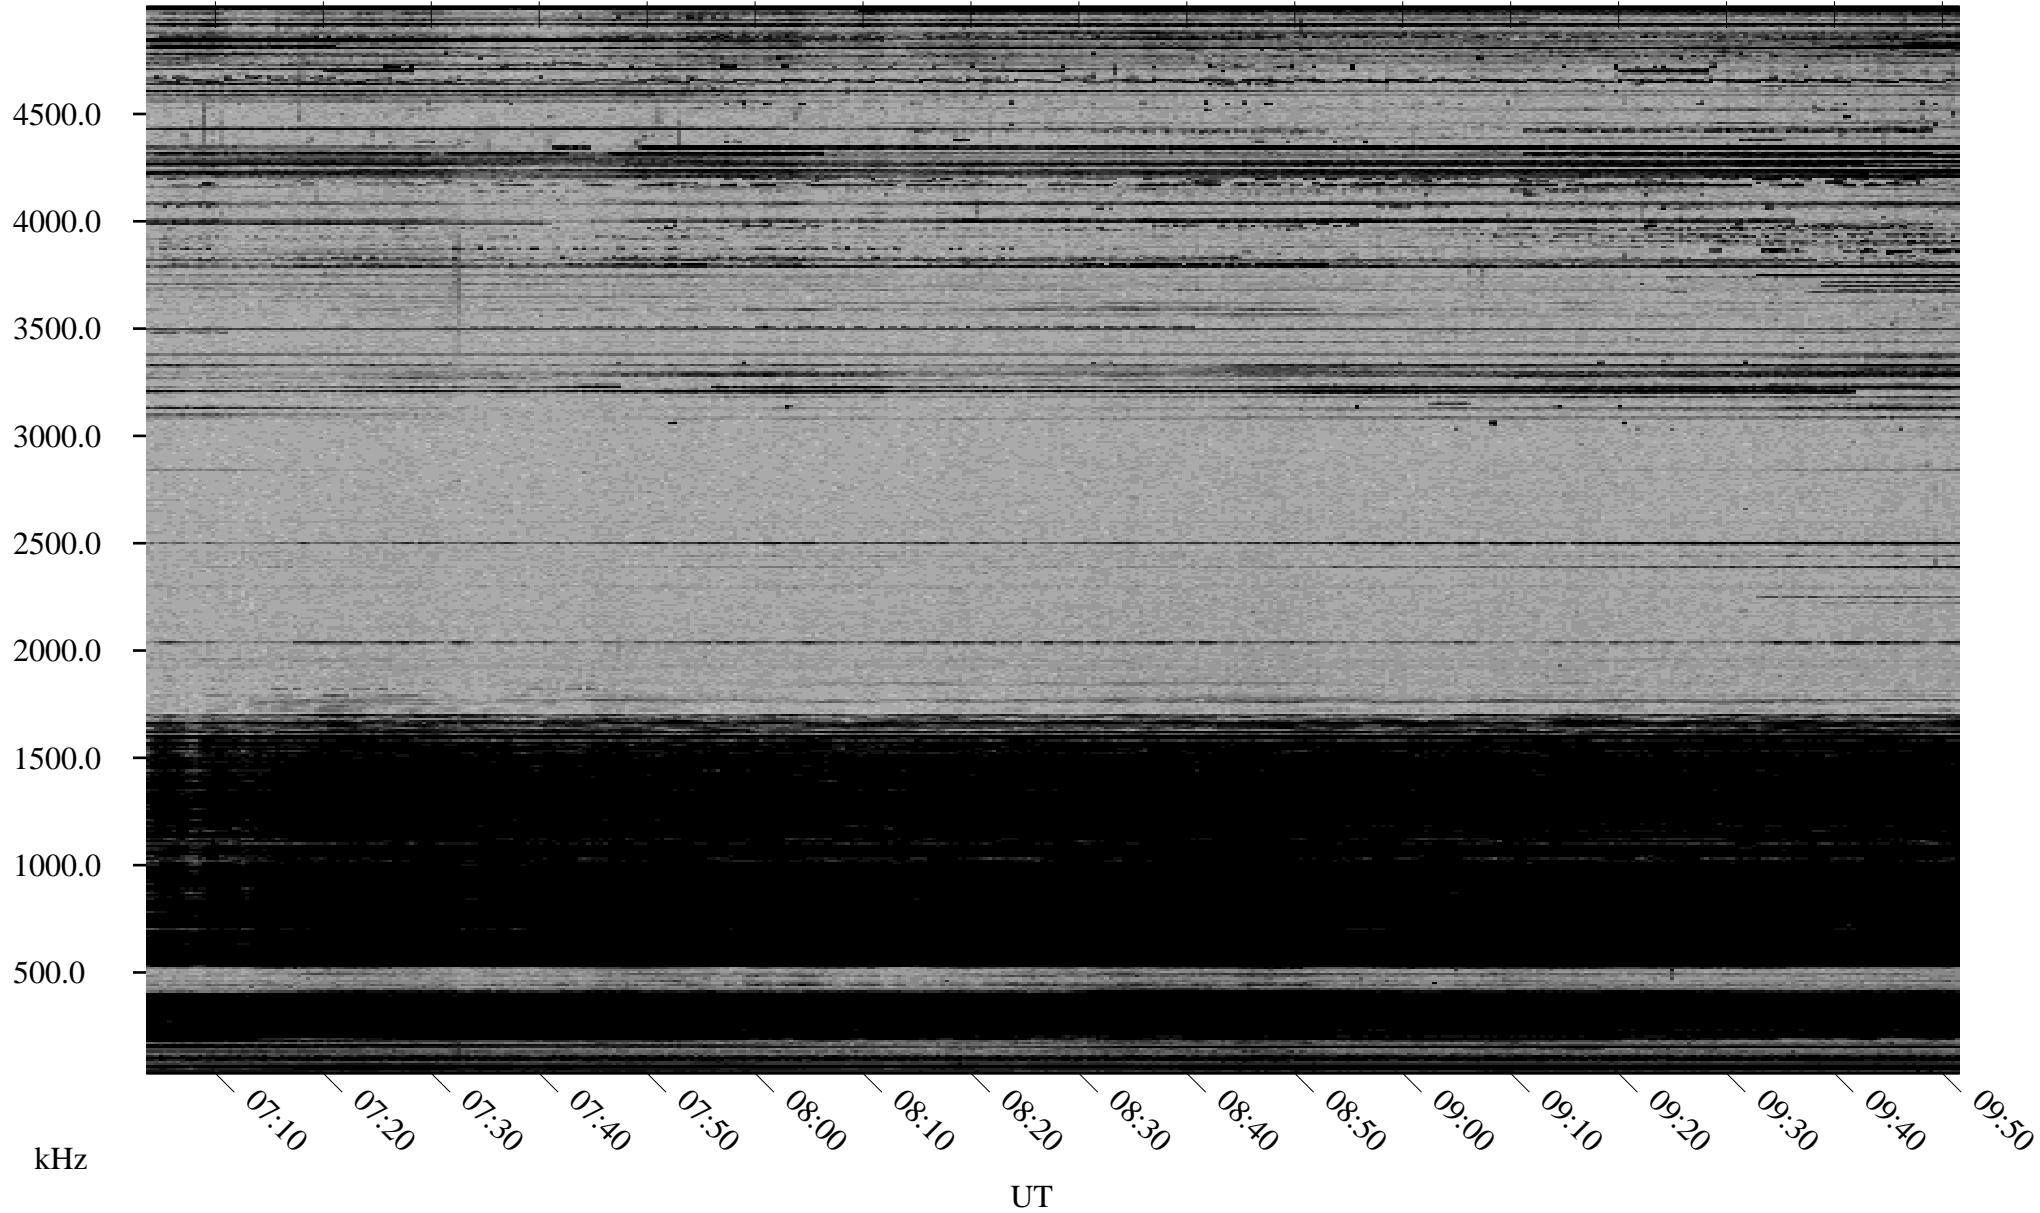

01/18/2001 Churchill, MTB

Linear Scale Black = 161 White = 15

ch01018l.r00m max_12

Page 1

01/18/2001 Churchill, MTB

Linear Scale Black = 161 White = 15

ch01018l.r00m max_12

Page 2

01/19/2001 Churchill, MTB

Linear Scale Black = 161 White = 15

ch01018l.r00m max_12

Page 3

01/19/2001 Churchill, MTB

Linear Scale Black = 161 White = 15

ch01018l.r00m max_12

Page 4

01/19/2001 Churchill, MTB

Linear Scale Black = 161 White = 15

ch01018l.r00m max_12

Page 5

01/19/2001 Churchill, MTB

Linear Scale Black = 161 White = 15

ch01018l.r00m max_12

Page 6

01/19/2001 Churchill, MTB

Linear Scale Black = 161 White = 15

ch01018l.r00m max_12

Page 7

01/19/2001 Churchill, MTB

Linear Scale Black = 161 White = 15

ch01018l.r00m max_12