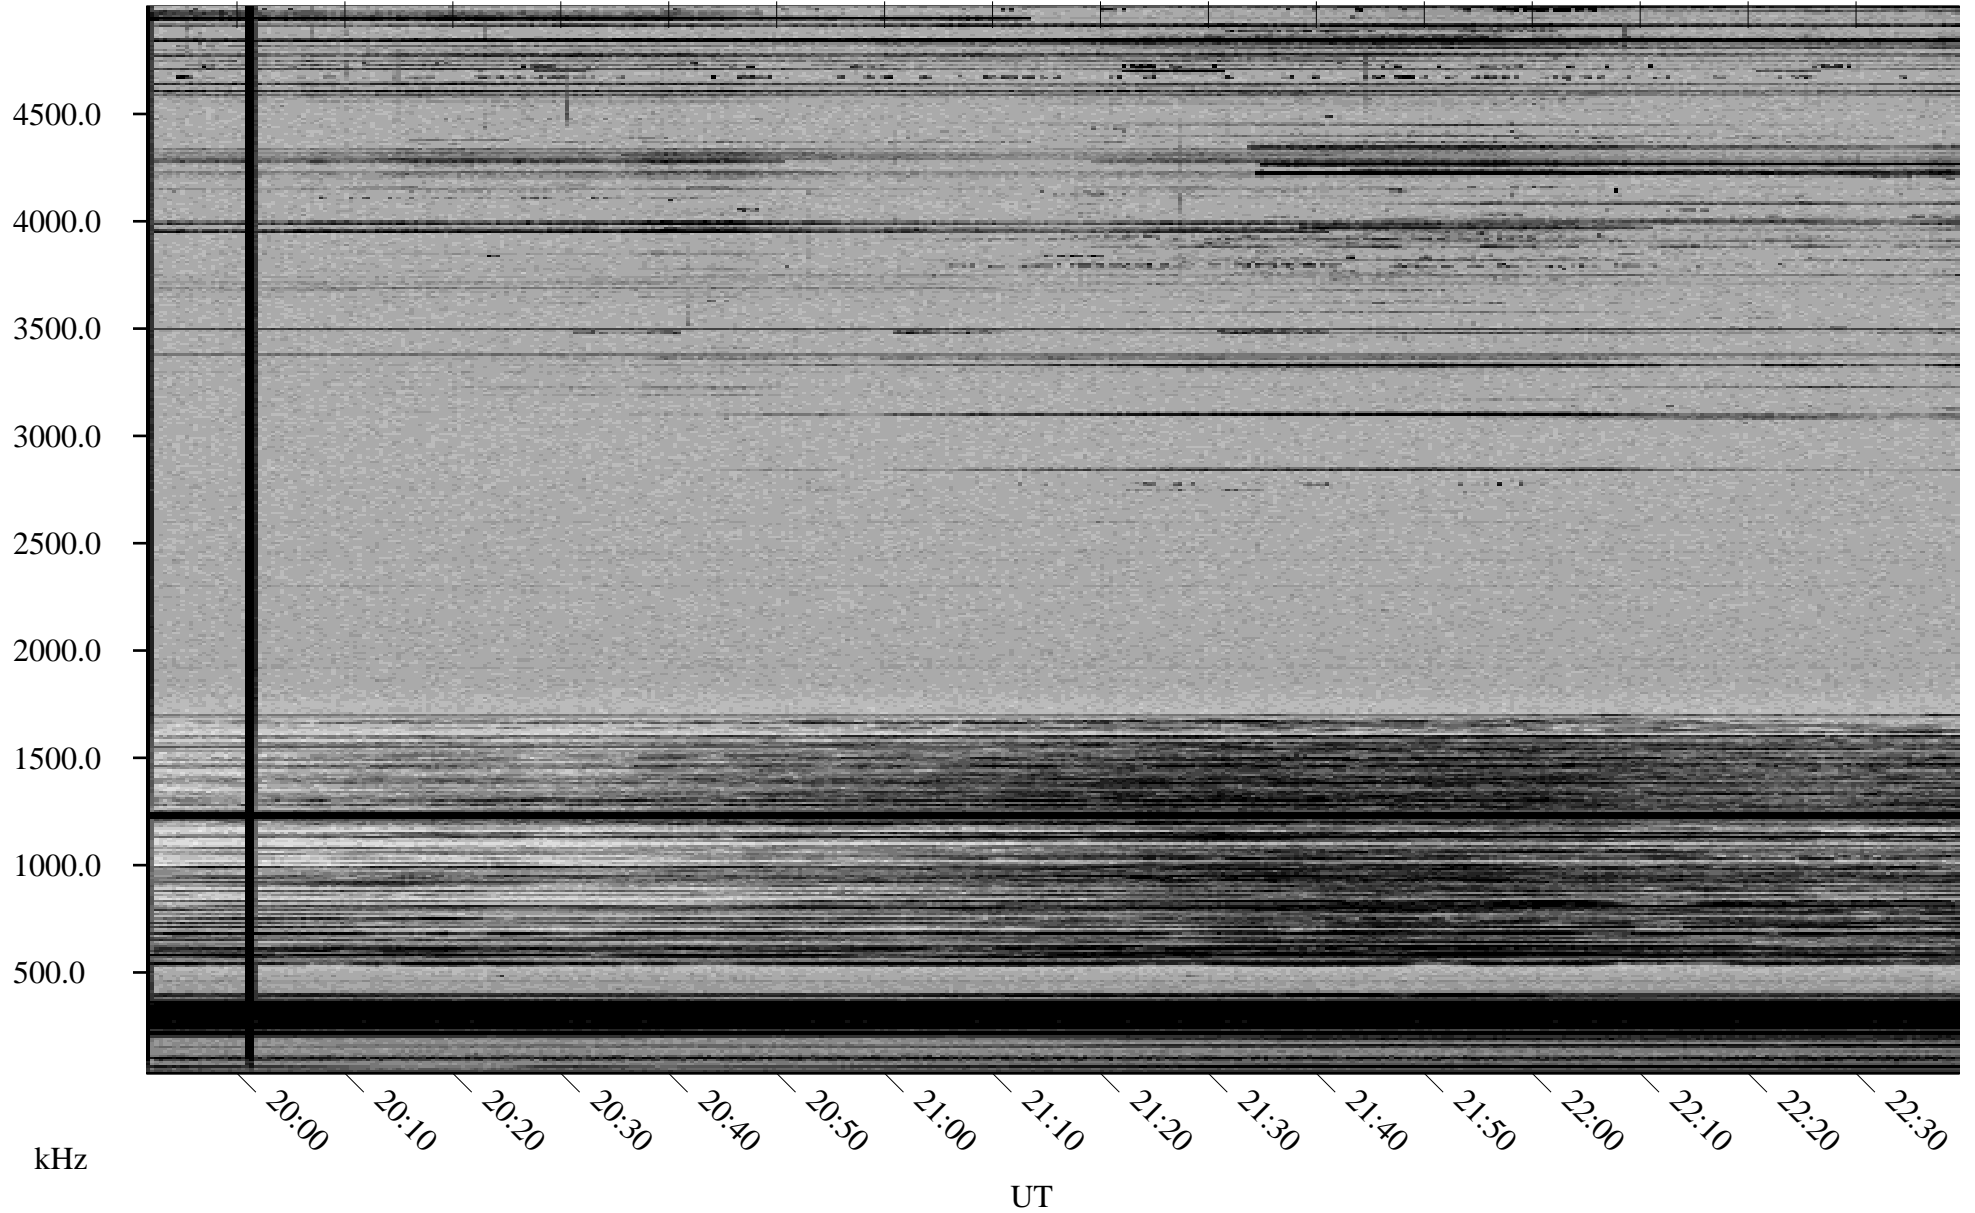

01/18/2001 Churchill, MTB

Linear Scale Black = 161 White = 15

ch01018l.r00m max_12

Page 1

01/18/2001 Churchill, MTB

Linear Scale Black = 161 White = 15

ch01018l.r00m max_12

Page 2

01/19/2001 Churchill, MTB

Linear Scale Black = 161 White = 15

ch01018l.r00m max_12

Page 3

01/19/2001 Churchill, MTB

Linear Scale Black = 161 White = 15

ch01018l.r00m max_12

Page 4

01/19/2001 Churchill, MTB

Linear Scale Black = 161 White = 15

ch01018l.r00m max_12

Page 5

01/19/2001 Churchill, MTB

Linear Scale Black = 161 White = 15

ch01018l.r00m max_12

Page 6

01/19/2001 Churchill, MTB

Linear Scale Black = 161 White = 15

ch01018l.r00m max_12

Page 7

01/19/2001 Churchill, MTB

Linear Scale Black = 161 White = 15

ch01018l.r00m max_12