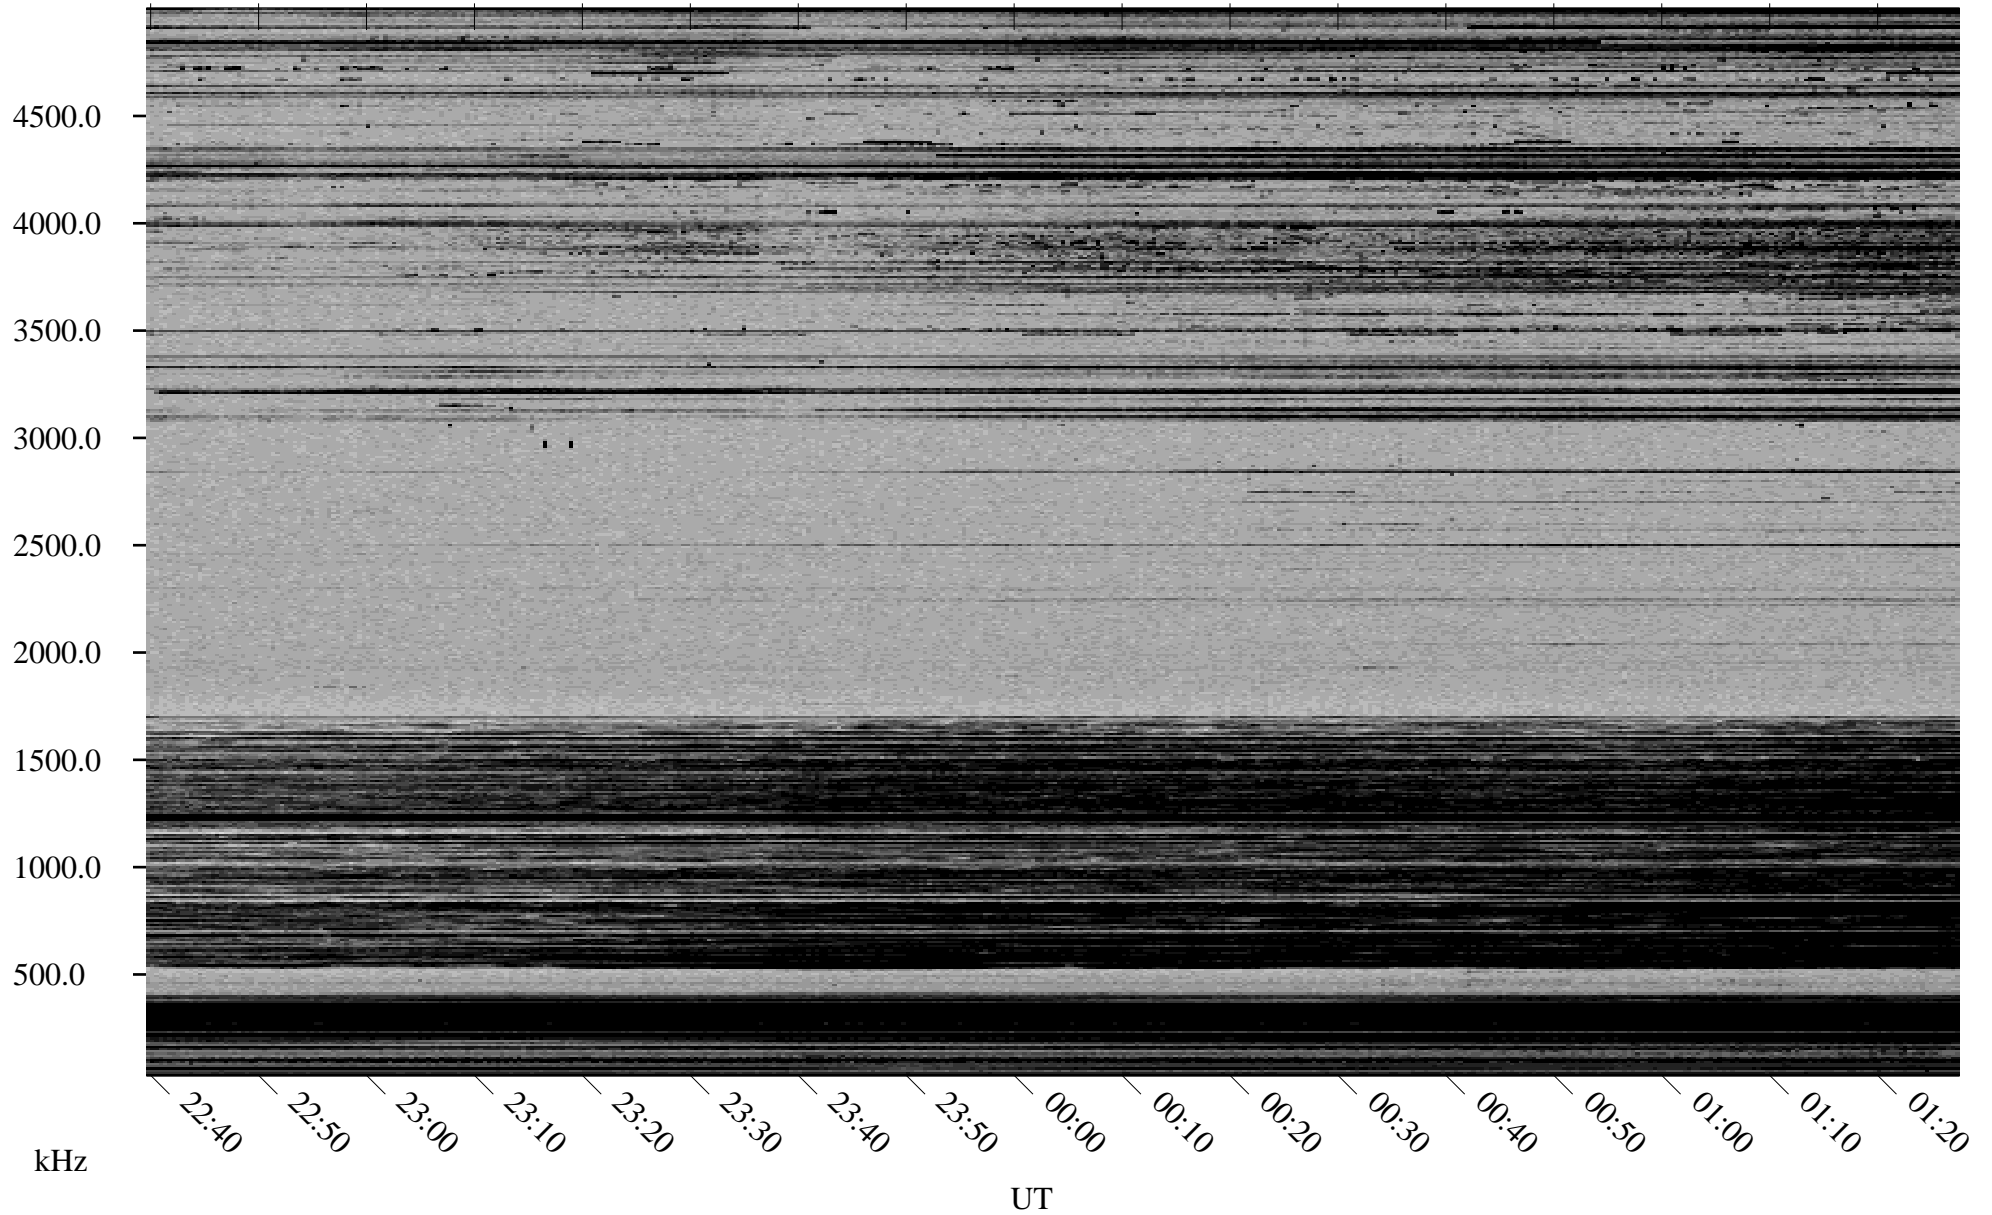

01/18/2001 Churchill, MTB

Linear Scale Black = 161 White = 15

ch01018l.r00m max_12

Page 1

01/18/2001 Churchill, MTB

Linear Scale Black = 161 White = 15

ch01018l.r00m max_12

Page 2

01/19/2001 Churchill, MTB

Linear Scale Black = 161 White = 15

ch01018l.r00m max_12

Page 3

01/19/2001 Churchill, MTB

Linear Scale Black = 161 White = 15

ch01018l.r00m max_12

Page 4

01/19/2001 Churchill, MTB

Linear Scale Black = 161 White = 15

ch01018l.r00m max_12

Page 5

01/19/2001 Churchill, MTB

Linear Scale Black = 161 White = 15

ch01018l.r00m max_12

Page 6

01/19/2001 Churchill, MTB

Linear Scale Black = 161 White = 15

ch01018l.r00m max_12

Page 7

01/19/2001 Churchill, MTB

Linear Scale Black = 161 White = 15

ch01018l.r00m max_12