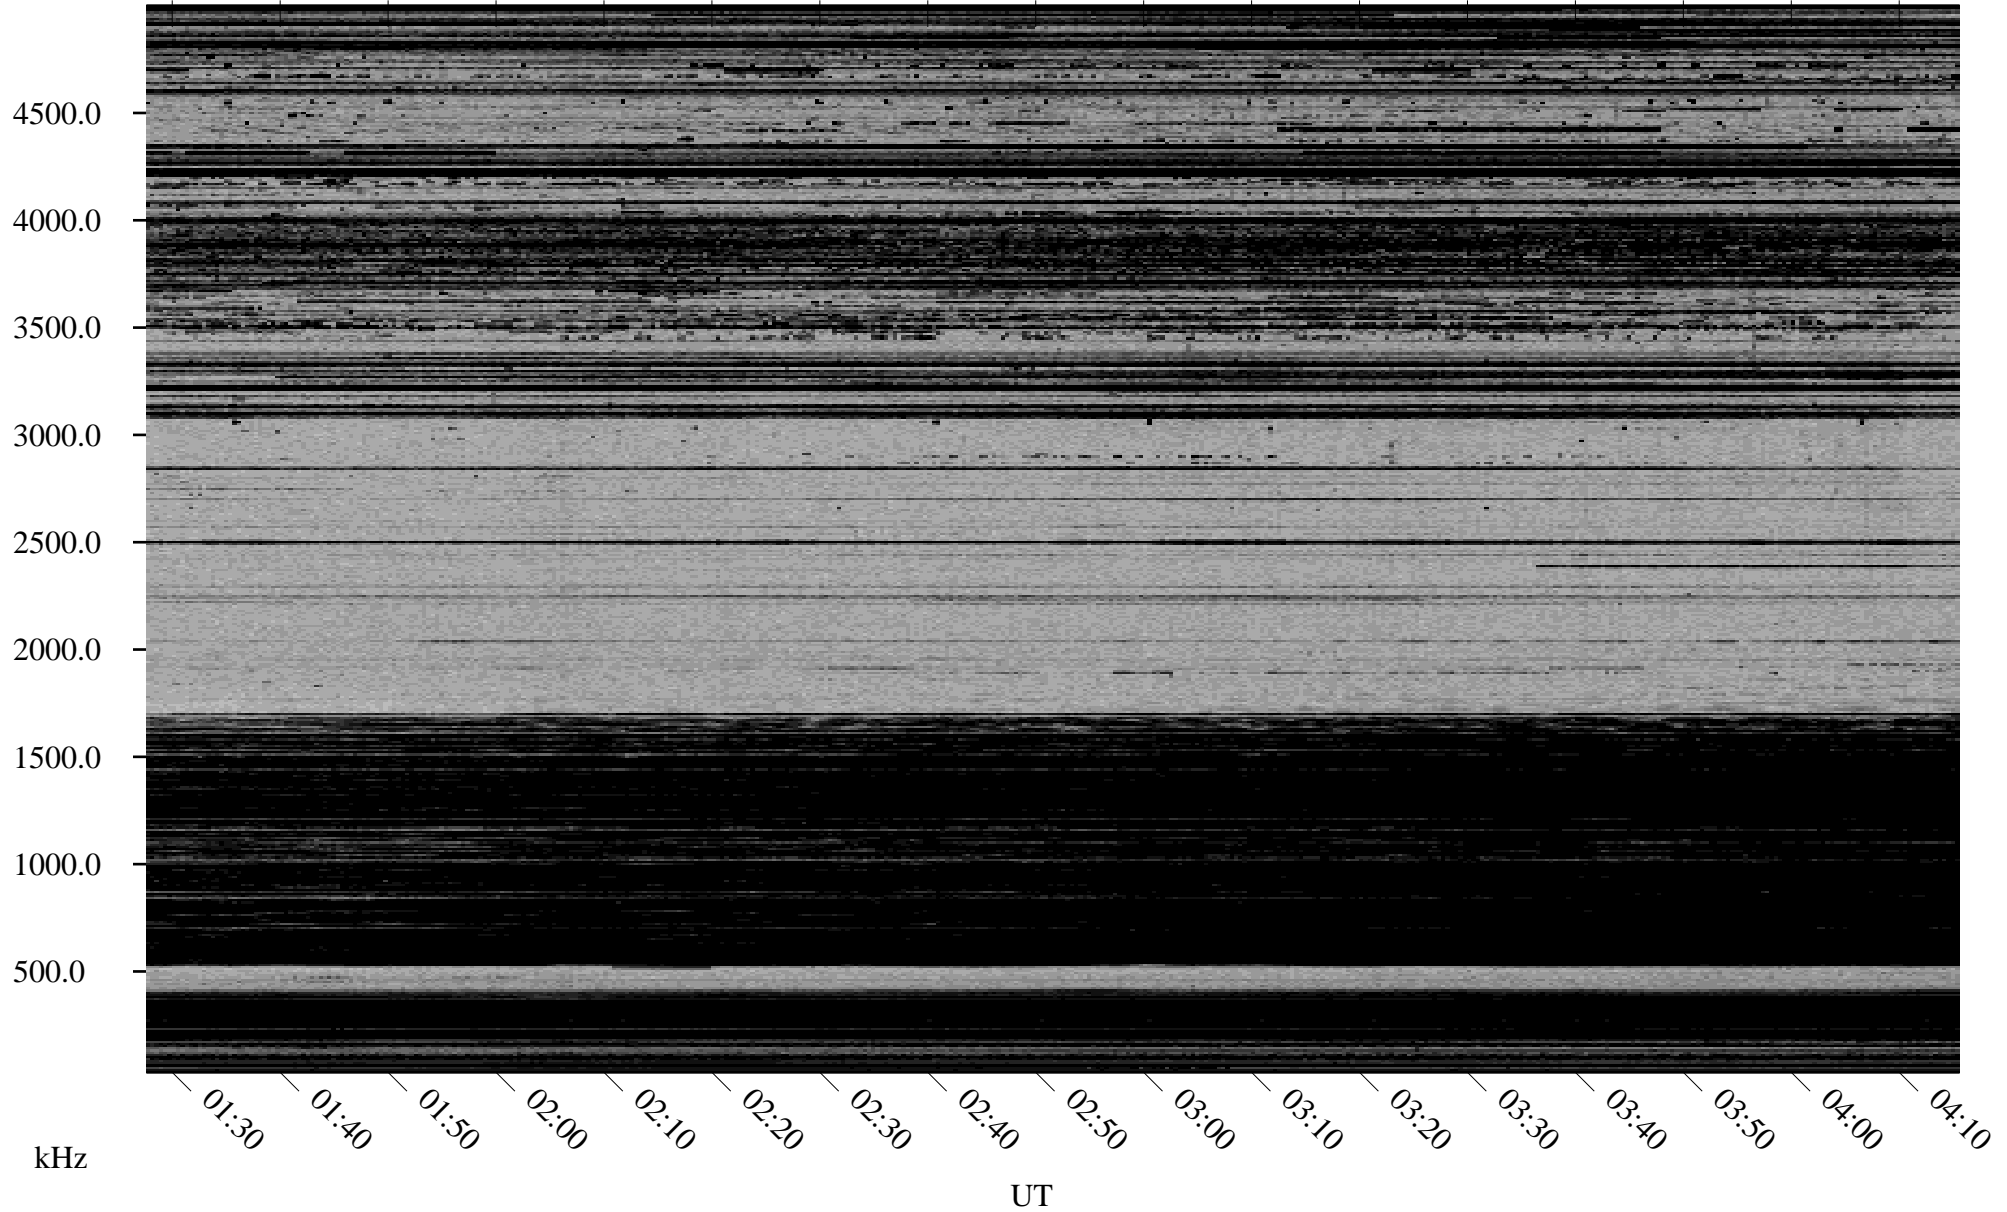

01/18/2001 Churchill, MTB

Linear Scale Black = 161 White = 15

ch01018l.r00m max_12

Page 1

01/18/2001 Churchill, MTB

Linear Scale Black = 161 White = 15

ch01018l.r00m max_12

Page 2

01/19/2001 Churchill, MTB

Linear Scale Black = 161 White = 15

ch01018l.r00m max_12

Page 3

01/19/2001 Churchill, MTB

Linear Scale Black = 161 White = 15

ch01018l.r00m max_12

Page 4

01/19/2001 Churchill, MTB

Linear Scale Black = 161 White = 15

ch01018l.r00m max_12

Page 5

01/19/2001 Churchill, MTB

Linear Scale Black = 161 White = 15

ch01018l.r00m max_12

Page 6

01/19/2001 Churchill, MTB

Linear Scale Black = 161 White = 15

ch01018l.r00m max_12

Page 7

01/19/2001 Churchill, MTB

Linear Scale Black = 161 White = 15

ch01018l.r00m max_12