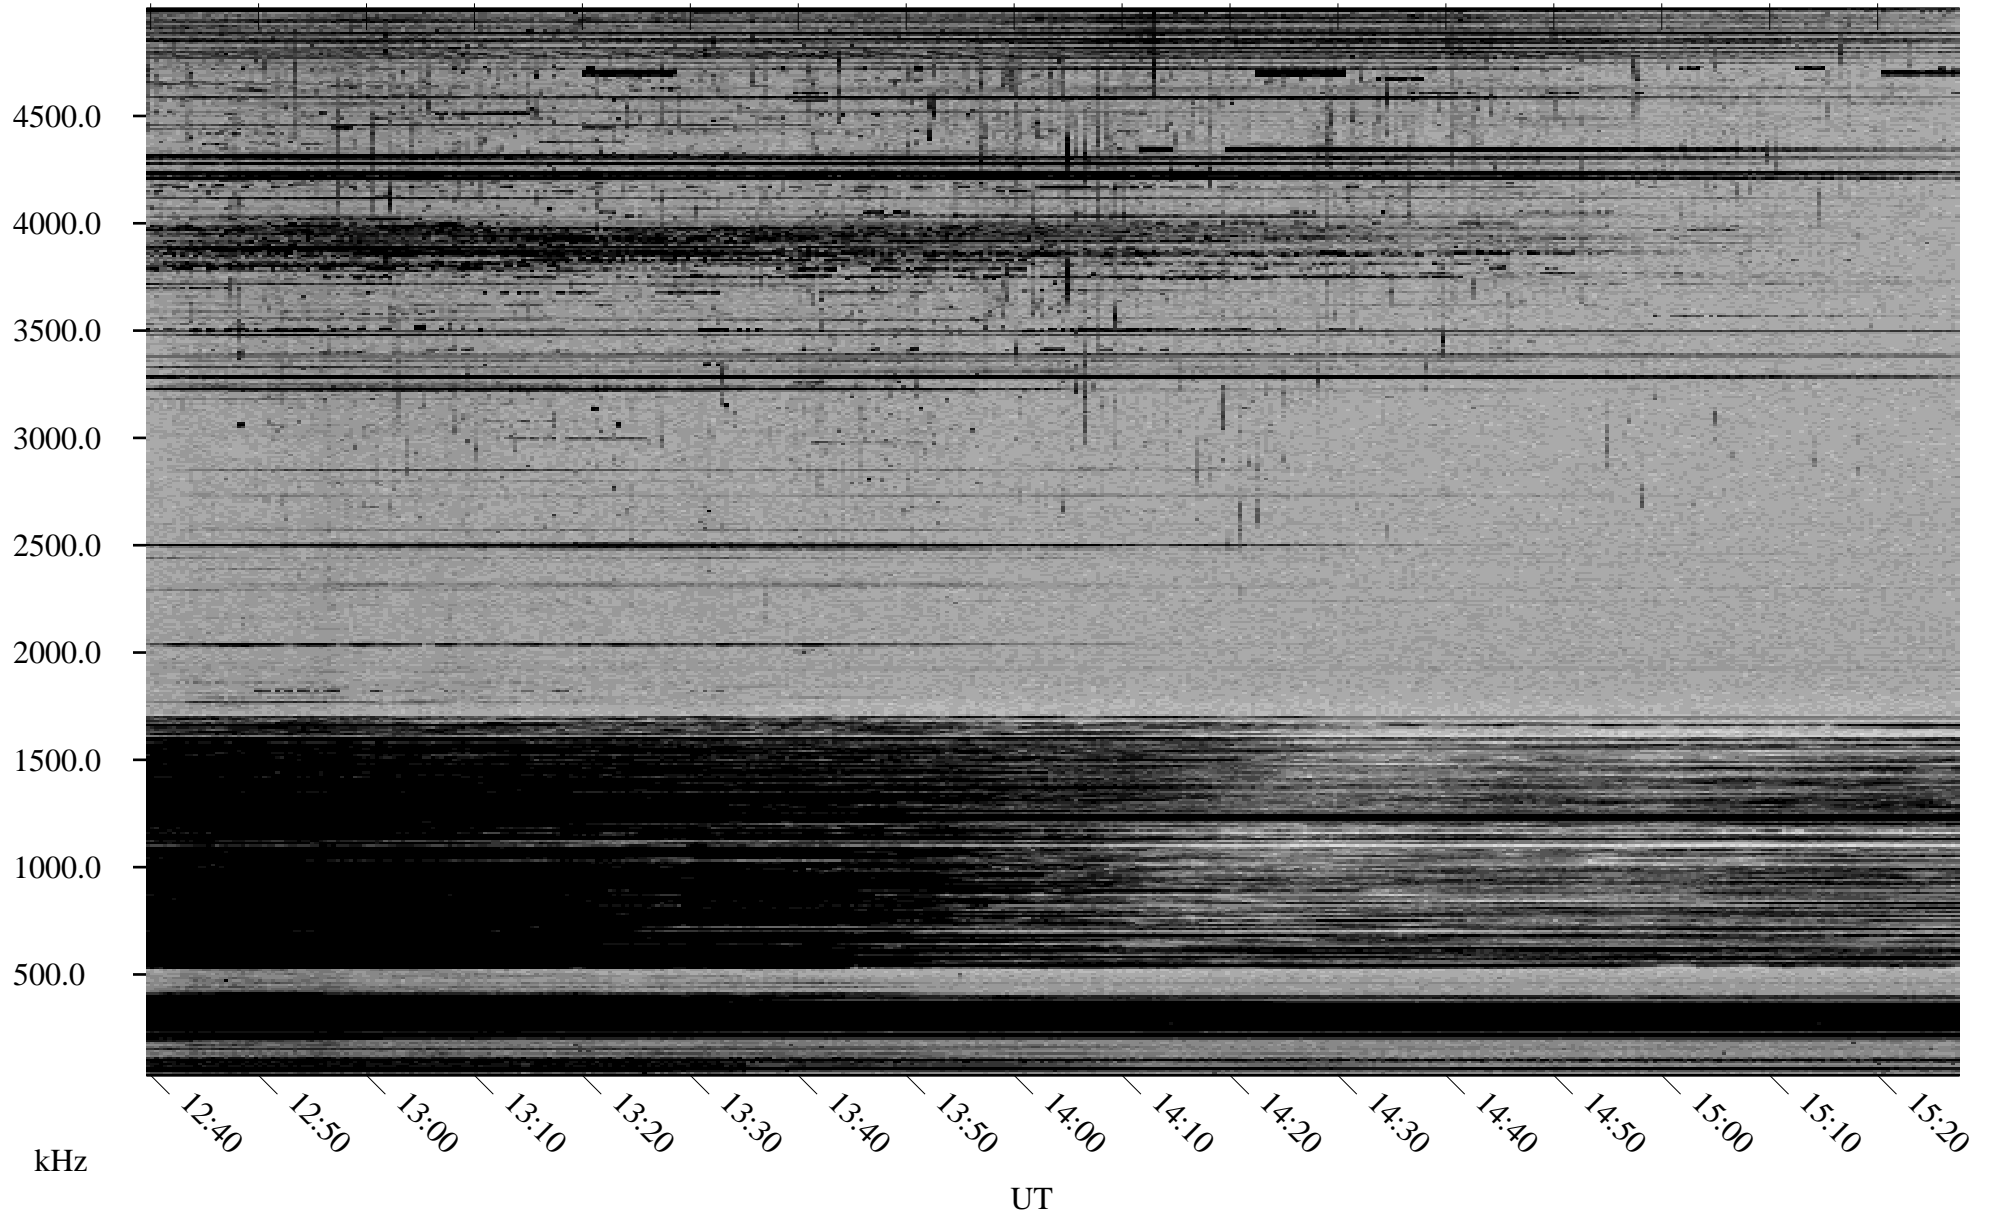

01/18/2001 Churchill, MTB

Linear Scale Black = 161 White = 15

ch01018l.r00m max_12

Page 1

01/18/2001 Churchill, MTB

Linear Scale Black = 161 White = 15

ch01018l.r00m max_12

Page 2

01/19/2001 Churchill, MTB

Linear Scale Black = 161 White = 15

ch01018l.r00m max_12

Page 3

01/19/2001 Churchill, MTB

Linear Scale Black = 161 White = 15

ch01018l.r00m max_12

Page 4

01/19/2001 Churchill, MTB

Linear Scale Black = 161 White = 15

ch01018l.r00m max_12

Page 5

01/19/2001 Churchill, MTB

Linear Scale Black = 161 White = 15

ch01018l.r00m max_12

Page 6

01/19/2001 Churchill, MTB

Linear Scale Black = 161 White = 15

ch01018l.r00m max_12

Page 7

01/19/2001 Churchill, MTB

Linear Scale Black = 161 White = 15

ch01018l.r00m max_12