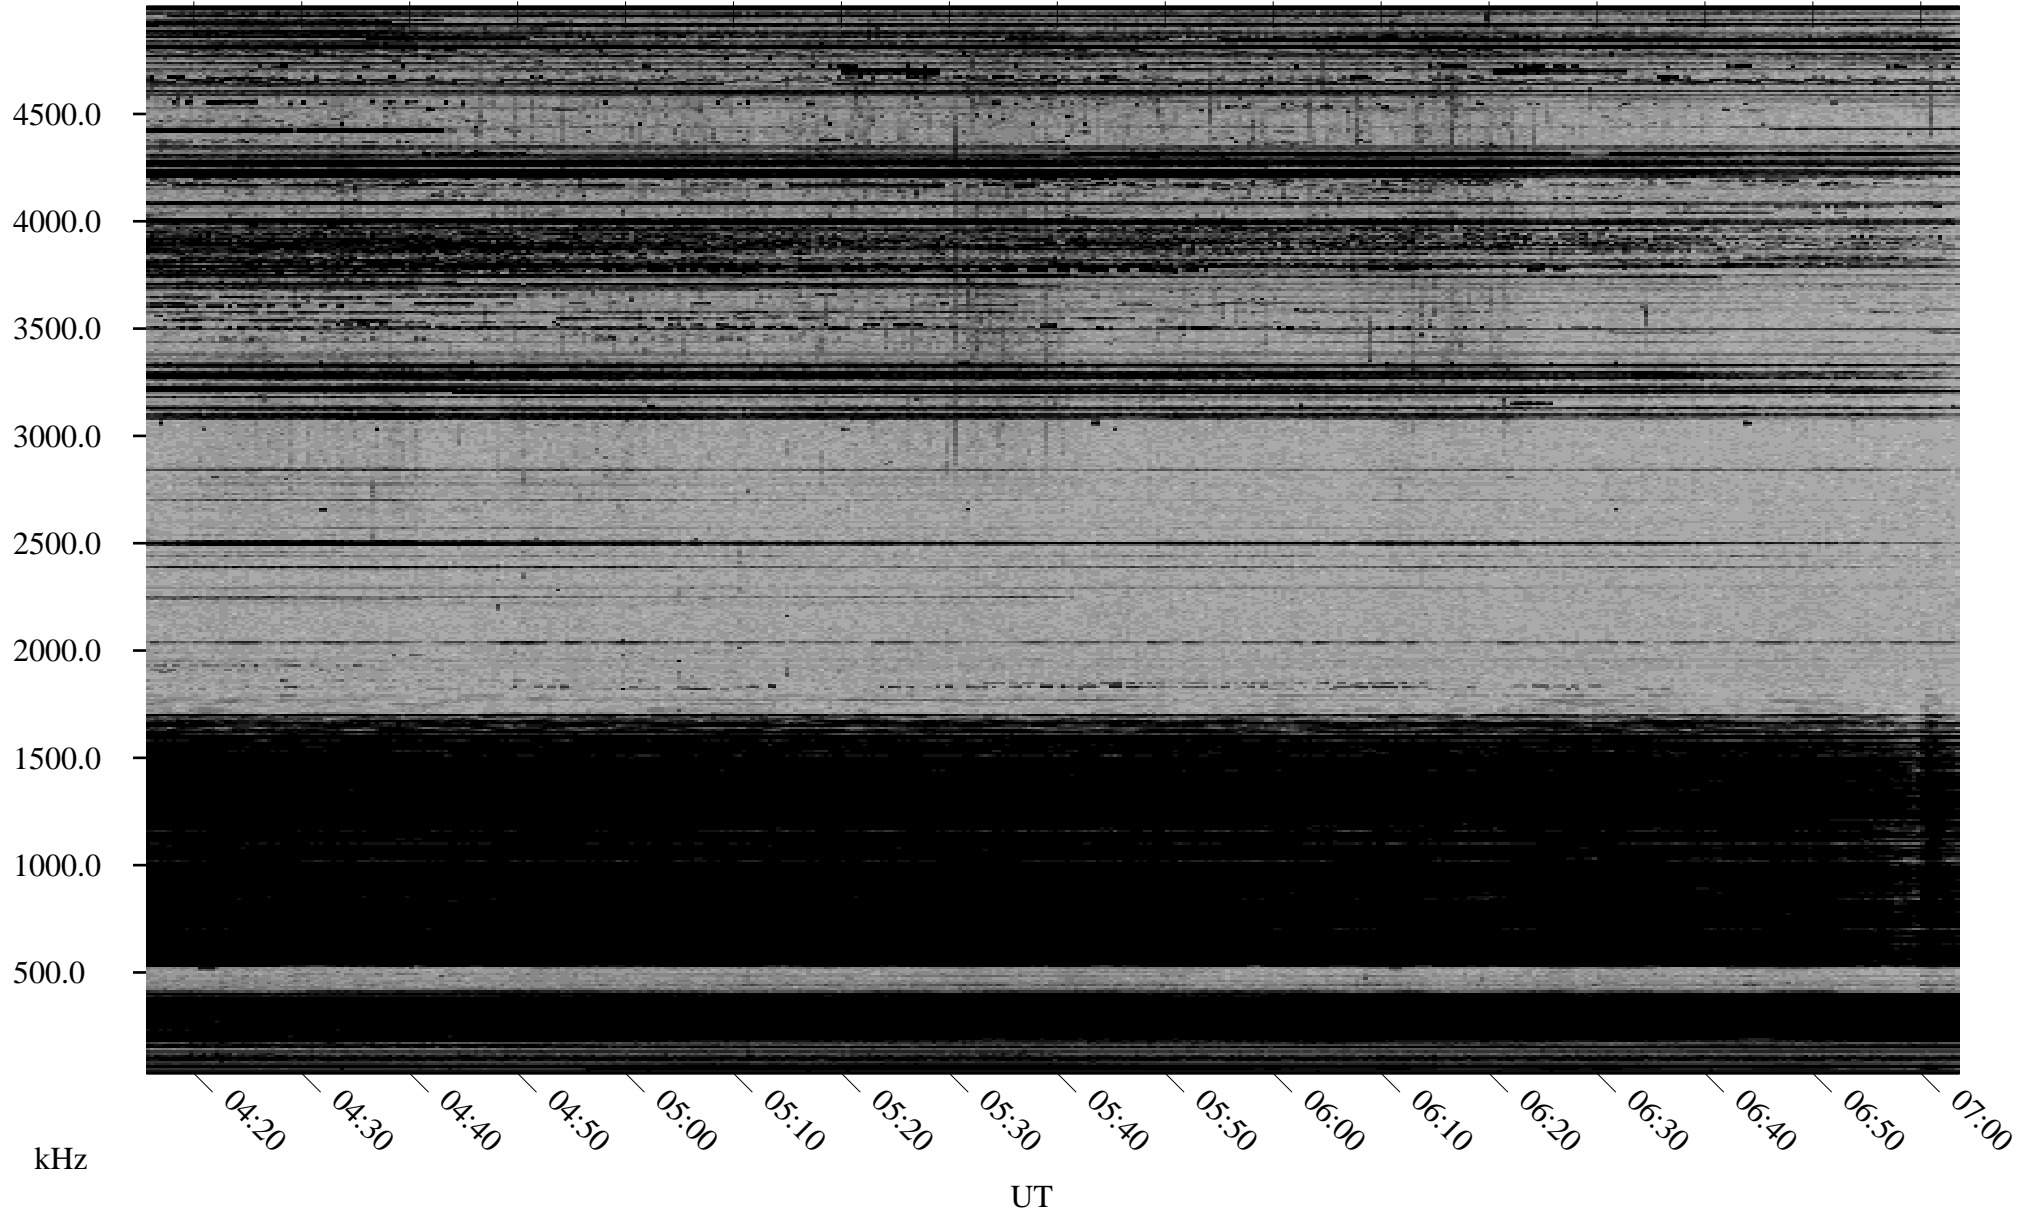

01/18/2001 Churchill, MTB

Linear Scale Black = 161 White = 15

ch01018l.r00m max_12

Page 1

01/18/2001 Churchill, MTB

Linear Scale Black = 161 White = 15

ch01018l.r00m max_12

Page 2

01/19/2001 Churchill, MTB

Linear Scale Black = 161 White = 15

ch01018l.r00m max_12

Page 3

01/19/2001 Churchill, MTB

Linear Scale Black = 161 White = 15

ch01018l.r00m max_12

Page 4

01/19/2001 Churchill, MTB

Linear Scale Black = 161 White = 15

ch01018l.r00m max_12

Page 5

01/19/2001 Churchill, MTB

Linear Scale Black = 161 White = 15

ch01018l.r00m max_12

Page 6

01/19/2001 Churchill, MTB

Linear Scale Black = 161 White = 15

ch01018l.r00m max_12

Page 7

01/19/2001 Churchill, MTB

Linear Scale Black = 161 White = 15

ch01018l.r00m max_12