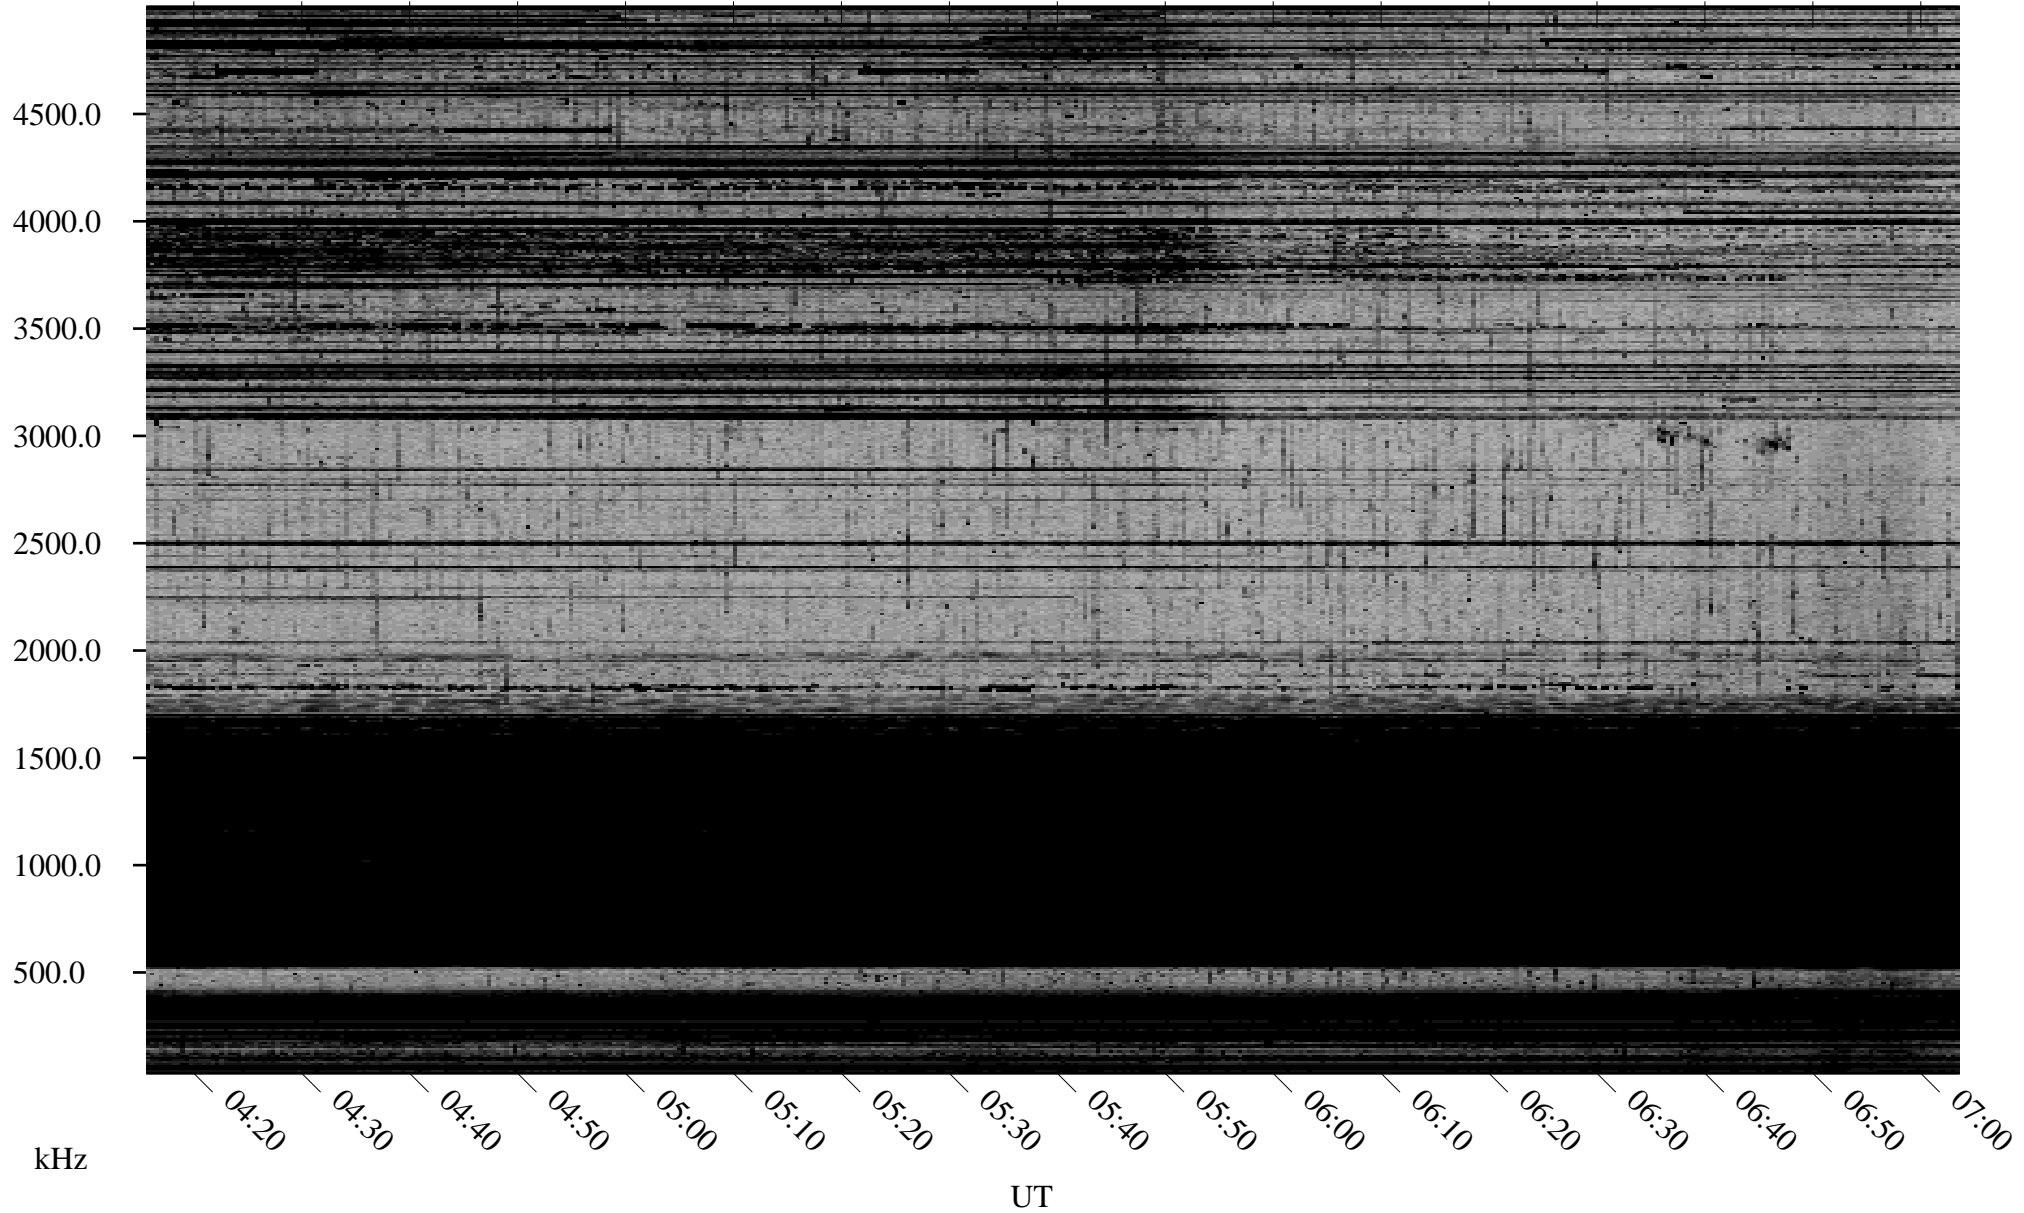

01/20/2001 Churchill, MTB

Linear Scale Black = 161 White = 15

ch01020l.r00m max_12

Page 1

01/20/2001 Churchill, MTB

Linear Scale Black = 161 White = 15

ch01020l.r00m max_12

Page 2

01/21/2001 Churchill, MTB

Linear Scale Black = 161 White = 15

ch01020l.r00m max_12

Page 3

01/21/2001 Churchill, MTB

Linear Scale Black = 161 White = 15

ch01020l.r00m max_12

Page 4

01/21/2001 Churchill, MTB

Linear Scale Black = 161 White = 15

ch01020l.r00m max_12

Page 5

01/21/2001 Churchill, MTB

Linear Scale Black = 161 White = 15

ch01020l.r00m max_12

Page 6

01/21/2001 Churchill, MTB

Linear Scale Black = 161 White = 15

ch01020l.r00m max_12

Page 7

01/21/2001 Churchill, MTB

Linear Scale Black = 161 White = 15

ch01020l.r00m max_12

Page 8