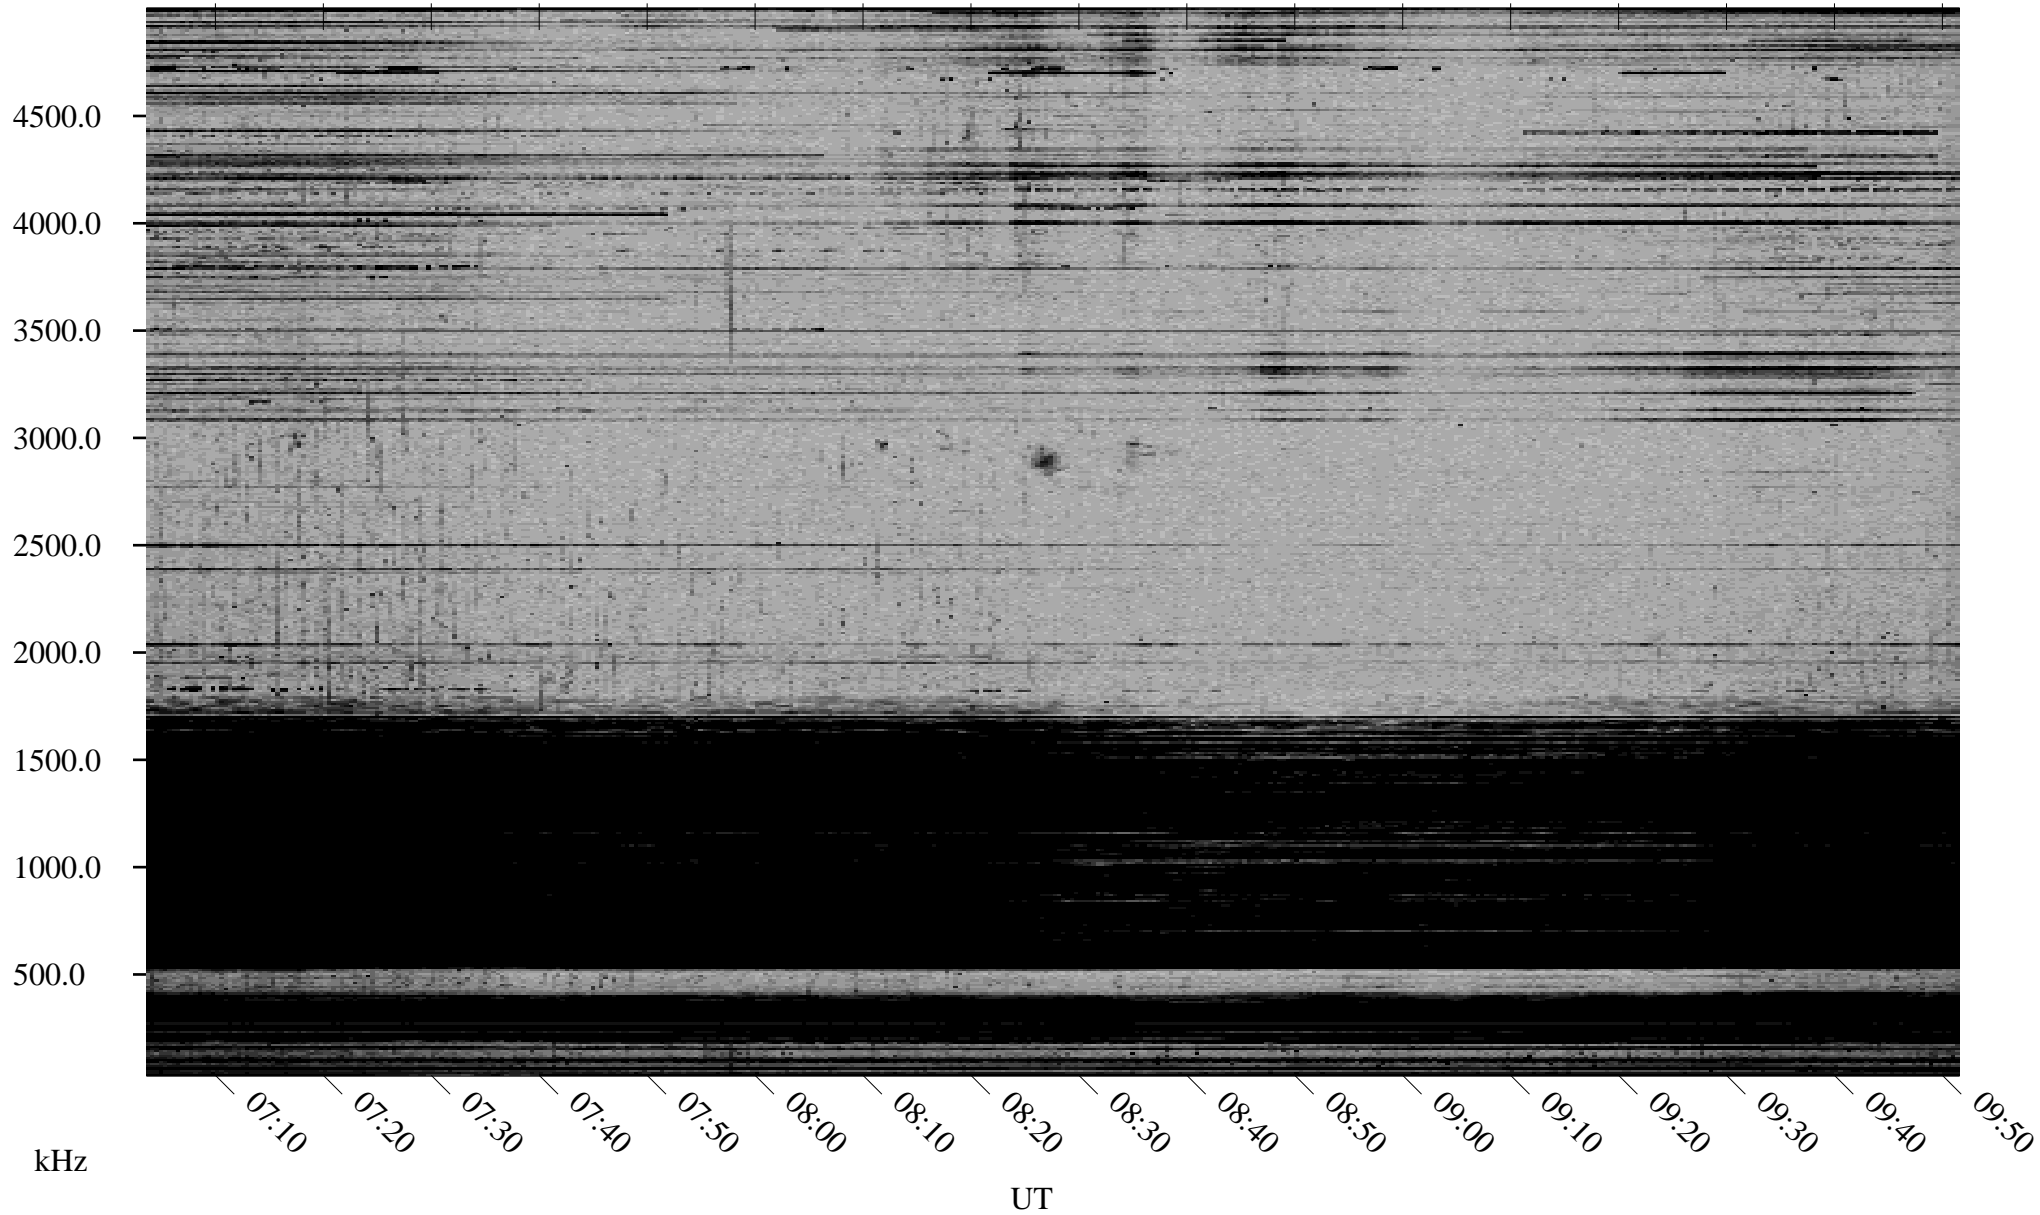

01/20/2001 Churchill, MTB

Linear Scale Black = 161 White = 15

ch01020l.r00m max_12

Page 1

01/20/2001 Churchill, MTB

Linear Scale Black = 161 White = 15

ch01020l.r00m max_12

Page 2

01/21/2001 Churchill, MTB

Linear Scale Black = 161 White = 15

ch01020l.r00m max_12

Page 3

01/21/2001 Churchill, MTB

Linear Scale Black = 161 White = 15

ch01020l.r00m max_12

Page 4

01/21/2001 Churchill, MTB

Linear Scale Black = 161 White = 15

ch01020l.r00m max_12

Page 5

01/21/2001 Churchill, MTB

Linear Scale Black = 161 White = 15

ch01020l.r00m max_12

Page 6

01/21/2001 Churchill, MTB

Linear Scale Black = 161 White = 15

ch01020l.r00m max_12

Page 7

01/21/2001 Churchill, MTB

Linear Scale Black = 161 White = 15

ch01020l.r00m max_12

Page 8