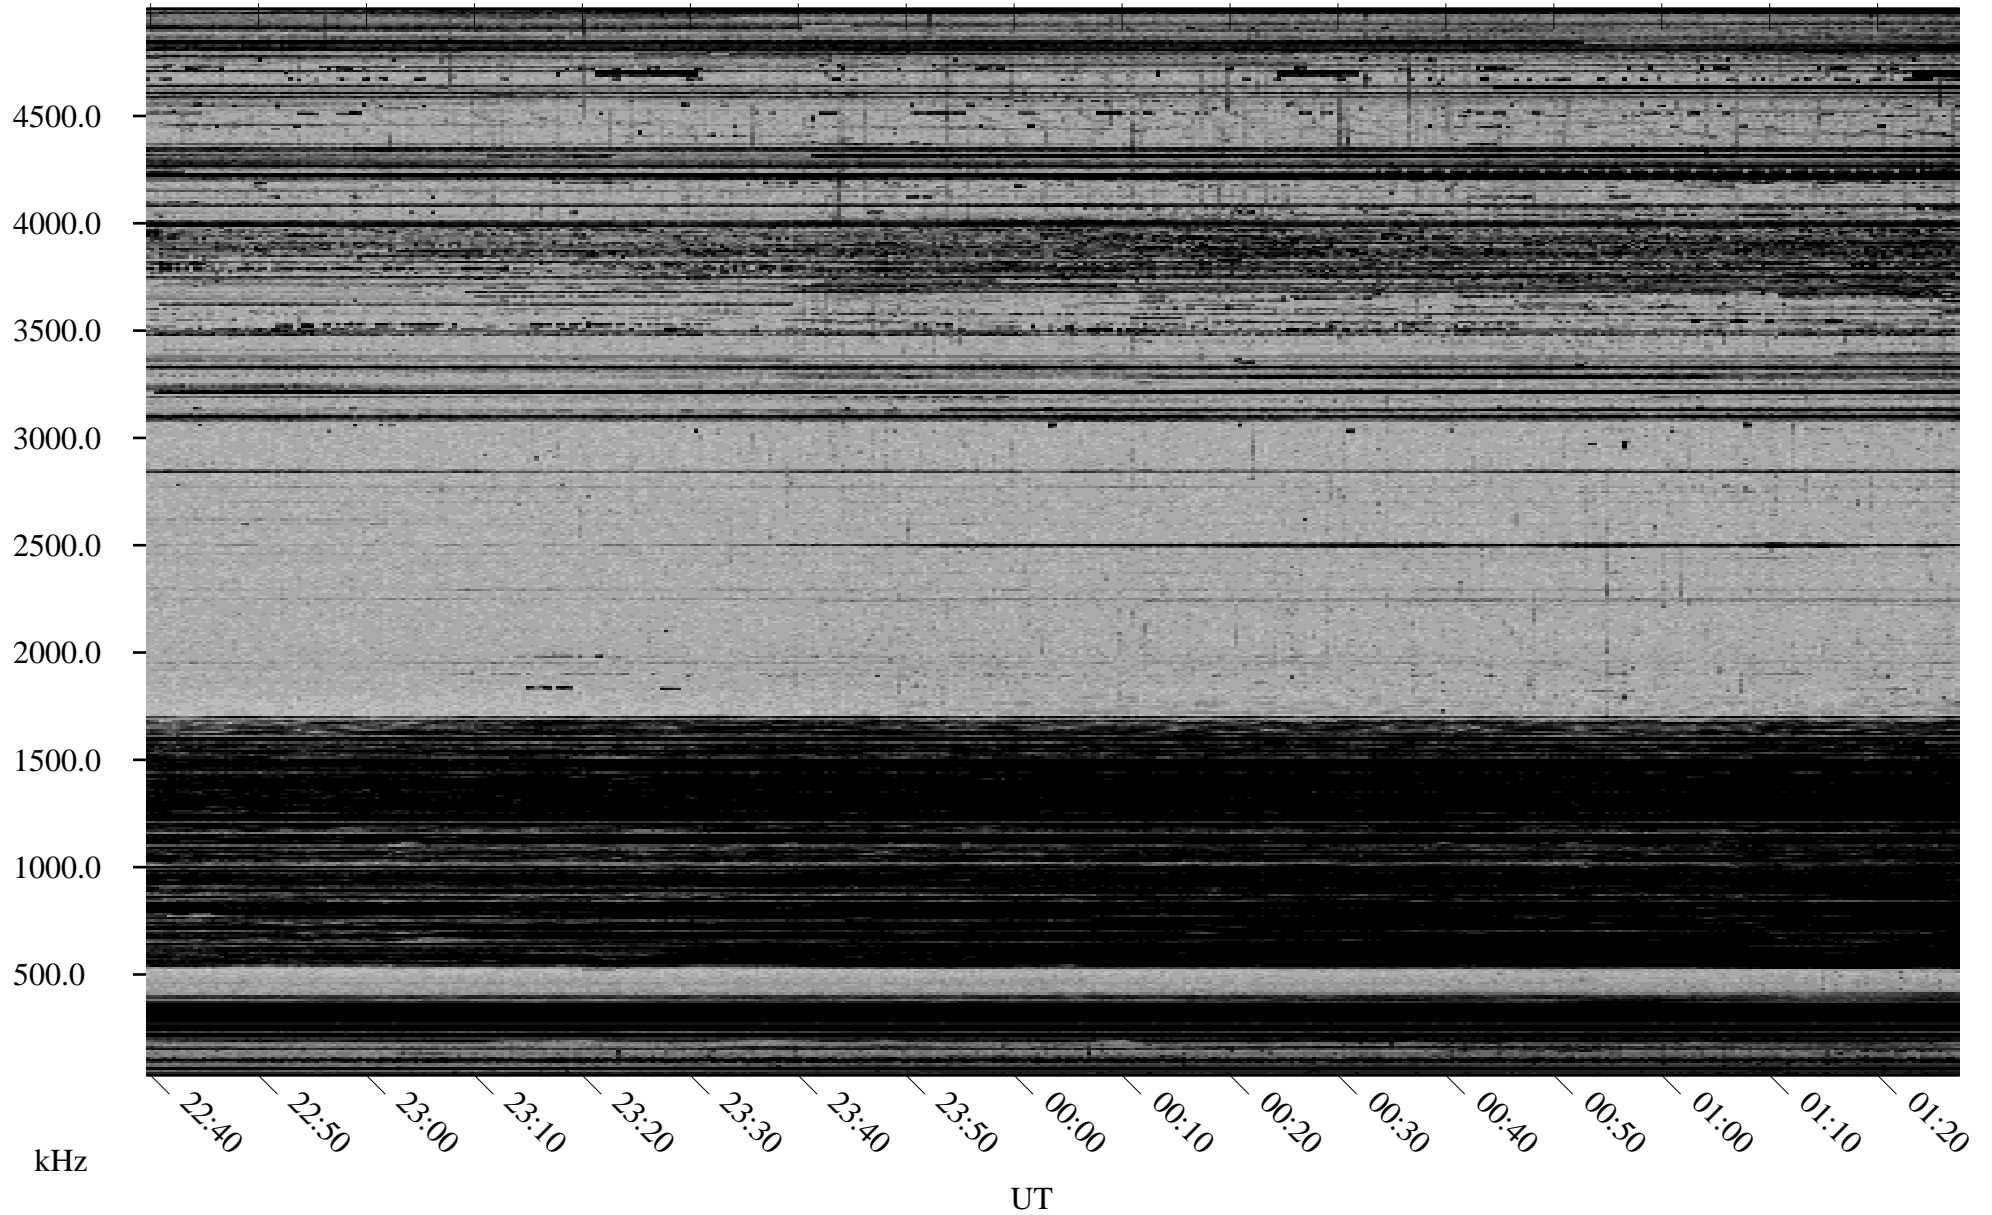

01/20/2001 Churchill, MTB

Linear Scale Black = 161 White = 15

ch01020l.r00m max_12

Page 1

01/20/2001 Churchill, MTB

Linear Scale Black = 161 White = 15

ch01020l.r00m max_12

Page 2

01/21/2001 Churchill, MTB

Linear Scale Black = 161 White = 15

ch01020l.r00m max_12

Page 3

01/21/2001 Churchill, MTB

Linear Scale Black = 161 White = 15

ch01020l.r00m max_12

Page 4

01/21/2001 Churchill, MTB

Linear Scale Black = 161 White = 15

ch01020l.r00m max_12

Page 5

01/21/2001 Churchill, MTB

Linear Scale Black = 161 White = 15

ch01020l.r00m max_12

Page 6

01/21/2001 Churchill, MTB

Linear Scale Black = 161 White = 15

ch01020l.r00m max_12

Page 7

01/21/2001 Churchill, MTB

Linear Scale Black = 161 White = 15

ch01020l.r00m max_12

Page 8