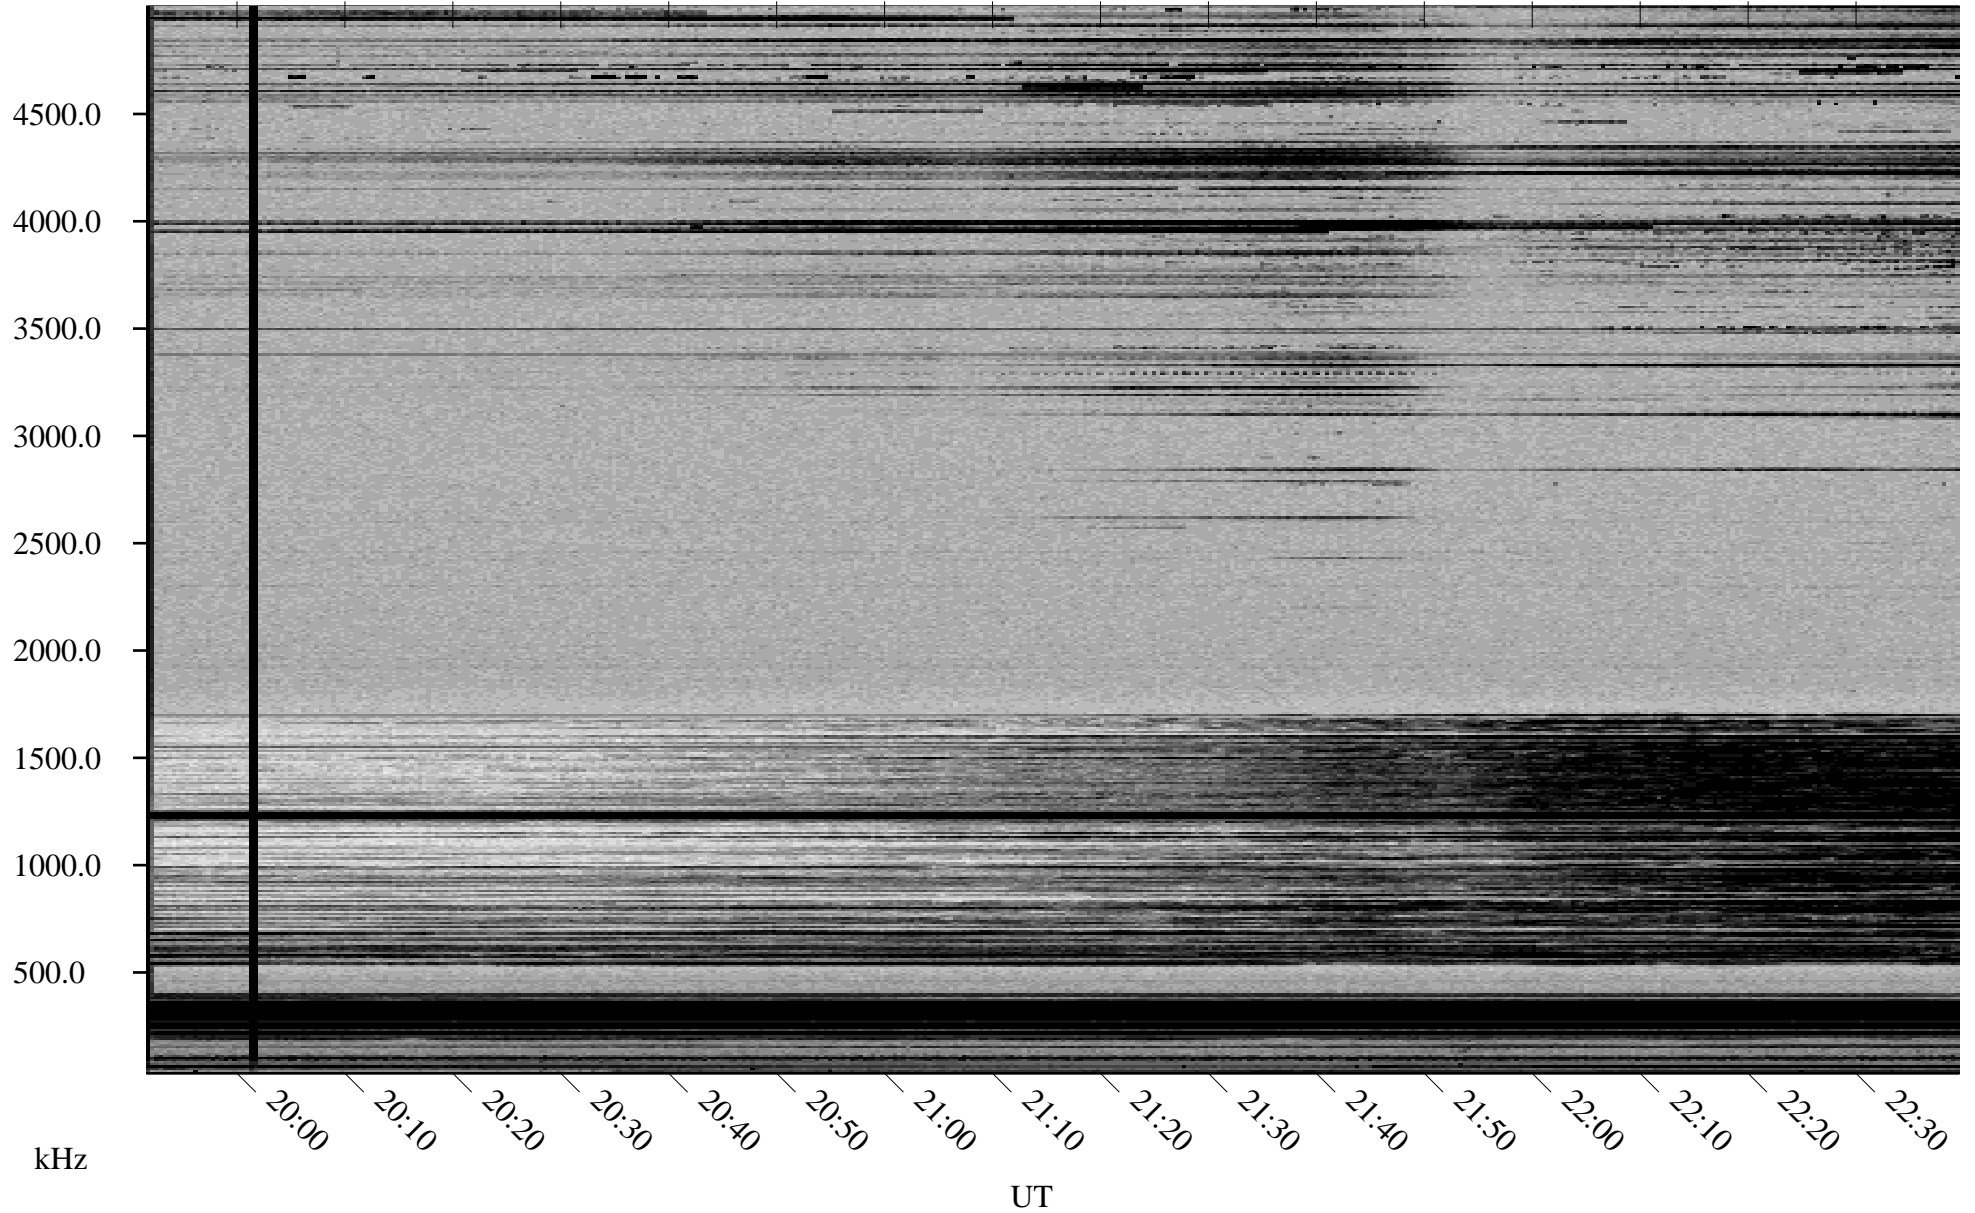

01/20/2001 Churchill, MTB

Linear Scale Black = 161 White = 15

ch01020l.r00m max_12

Page 1

01/20/2001 Churchill, MTB

Linear Scale Black = 161 White = 15

ch01020l.r00m max_12

Page 2

01/21/2001 Churchill, MTB

Linear Scale Black = 161 White = 15

ch01020l.r00m max_12

Page 3

01/21/2001 Churchill, MTB

Linear Scale Black = 161 White = 15

ch01020l.r00m max_12

Page 4

01/21/2001 Churchill, MTB

Linear Scale Black = 161 White = 15

ch01020l.r00m max_12

Page 5

01/21/2001 Churchill, MTB

Linear Scale Black = 161 White = 15

ch01020l.r00m max_12

Page 6

01/21/2001 Churchill, MTB

Linear Scale Black = 161 White = 15

ch01020l.r00m max_12

Page 7

01/21/2001 Churchill, MTB

Linear Scale Black = 161 White = 15

ch01020l.r00m max_12

Page 8