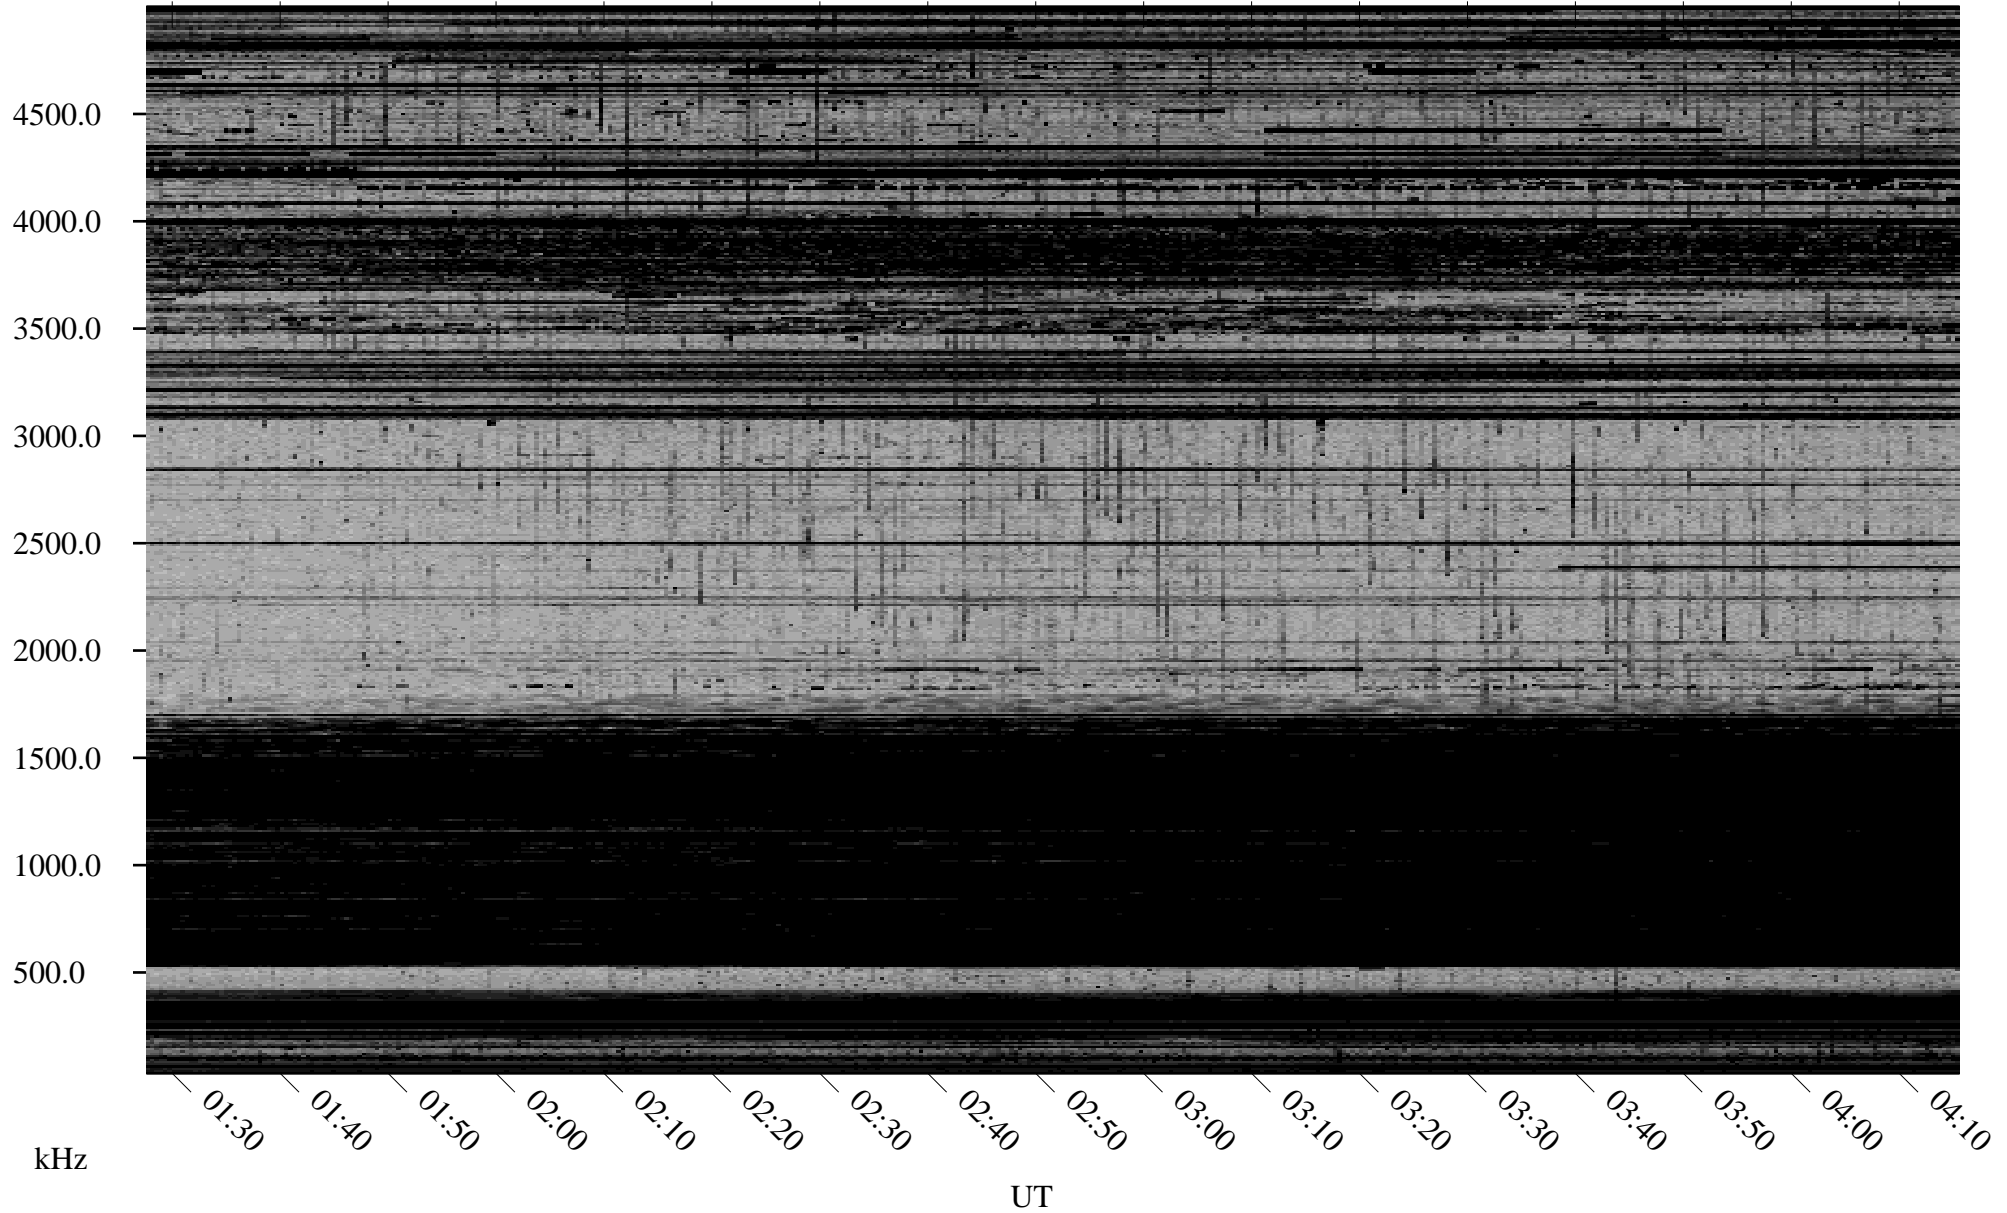

01/20/2001 Churchill, MTB

Linear Scale Black = 161 White = 15

ch01020l.r00m max_12

Page 1

01/20/2001 Churchill, MTB

Linear Scale Black = 161 White = 15

ch01020l.r00m max_12

Page 2

01/21/2001 Churchill, MTB

Linear Scale Black = 161 White = 15

ch01020l.r00m max_12

Page 3

01/21/2001 Churchill, MTB

Linear Scale Black = 161 White = 15

ch01020l.r00m max_12

Page 4

01/21/2001 Churchill, MTB

Linear Scale Black = 161 White = 15

ch01020l.r00m max_12

Page 5

01/21/2001 Churchill, MTB

Linear Scale Black = 161 White = 15

ch01020l.r00m max_12

Page 6

01/21/2001 Churchill, MTB

Linear Scale Black = 161 White = 15

ch01020l.r00m max_12

Page 7

01/21/2001 Churchill, MTB

Linear Scale Black = 161 White = 15

ch01020l.r00m max_12

Page 8