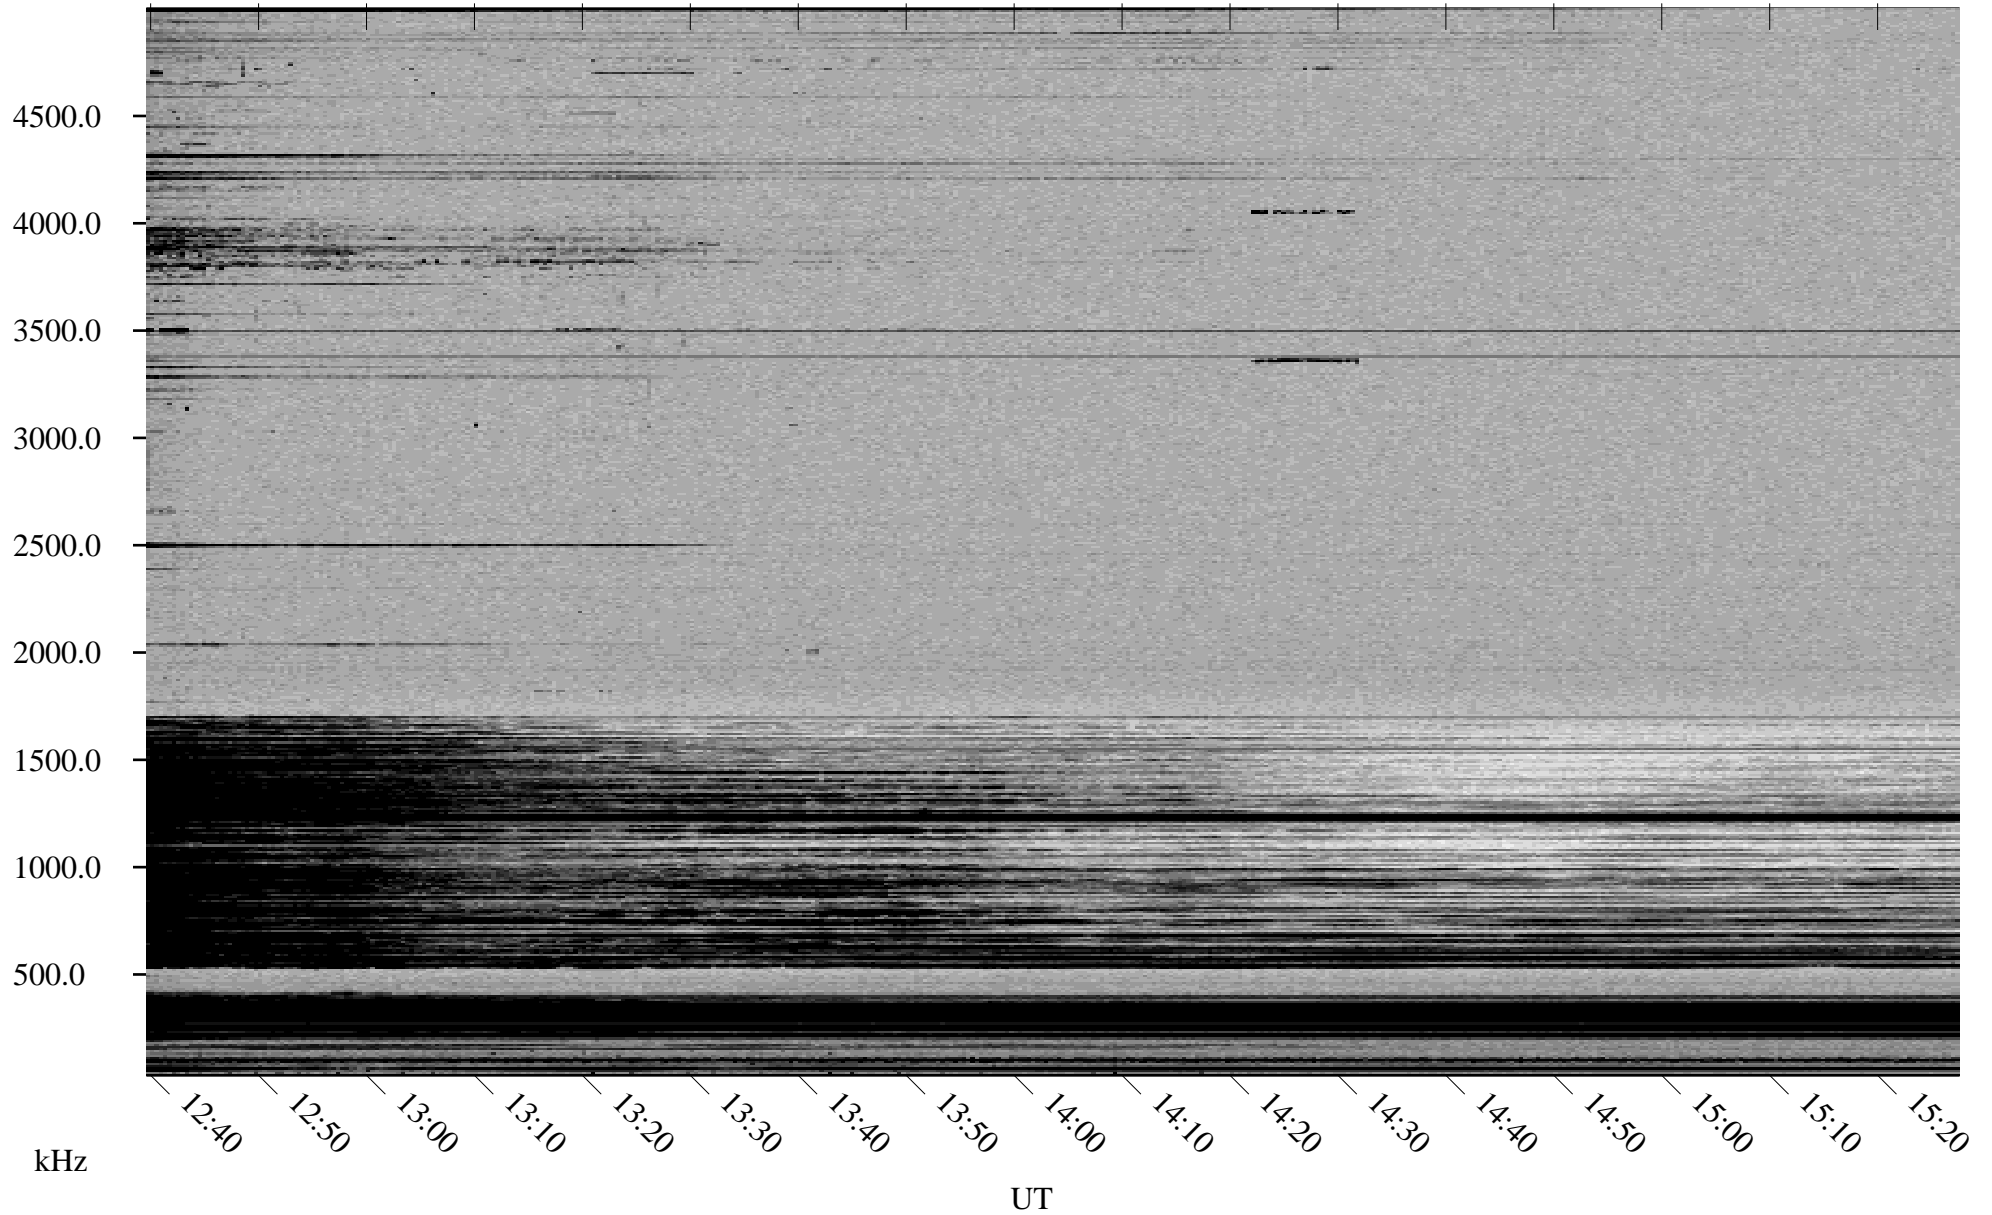

01/20/2001 Churchill, MTB

Linear Scale Black = 161 White = 15

ch01020l.r00m max_12

Page 1

01/20/2001 Churchill, MTB

Linear Scale Black = 161 White = 15

ch01020l.r00m max_12

Page 2

01/21/2001 Churchill, MTB

Linear Scale Black = 161 White = 15

ch01020l.r00m max_12

Page 3

01/21/2001 Churchill, MTB

Linear Scale Black = 161 White = 15

ch01020l.r00m max_12

Page 4

01/21/2001 Churchill, MTB

Linear Scale Black = 161 White = 15

ch01020l.r00m max_12

Page 5

01/21/2001 Churchill, MTB

Linear Scale Black = 161 White = 15

ch01020l.r00m max_12

Page 6

01/21/2001 Churchill, MTB

Linear Scale Black = 161 White = 15

ch01020l.r00m max_12

Page 7

01/21/2001 Churchill, MTB

Linear Scale Black = 161 White = 15

ch01020l.r00m max_12

Page 8