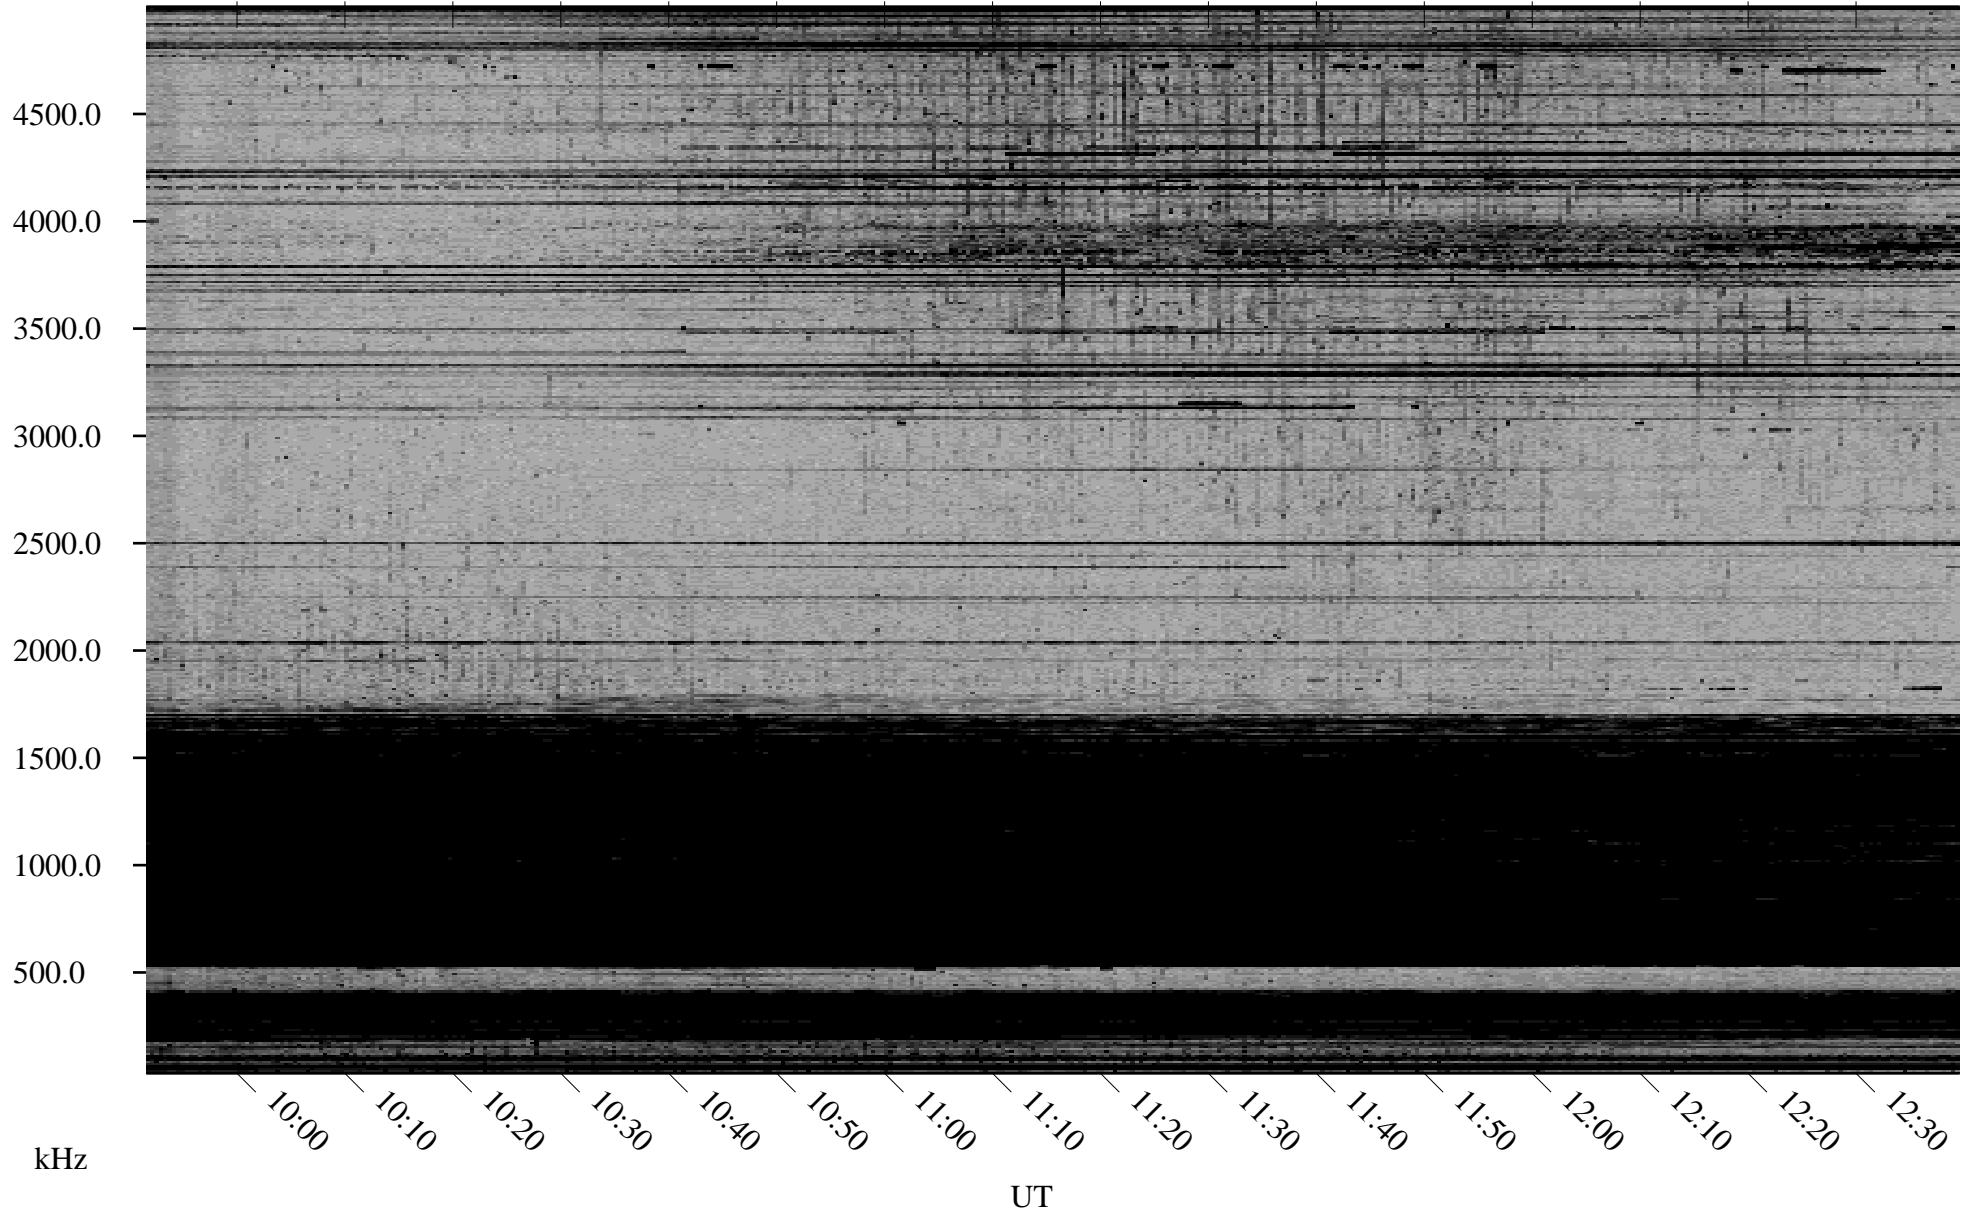

01/20/2001 Churchill, MTB

Linear Scale Black = 161 White = 15

ch01020l.r00m max_12

Page 1

01/20/2001 Churchill, MTB

Linear Scale Black = 161 White = 15

ch01020l.r00m max_12

Page 2

01/21/2001 Churchill, MTB

Linear Scale Black = 161 White = 15

ch01020l.r00m max_12

Page 3

01/21/2001 Churchill, MTB

Linear Scale Black = 161 White = 15

ch01020l.r00m max_12

Page 4

01/21/2001 Churchill, MTB

Linear Scale Black = 161 White = 15

ch01020l.r00m max_12

Page 5

01/21/2001 Churchill, MTB

Linear Scale Black = 161 White = 15

ch01020l.r00m max_12

Page 6

01/21/2001 Churchill, MTB

Linear Scale Black = 161 White = 15

ch01020l.r00m max_12

Page 7

01/21/2001 Churchill, MTB

Linear Scale Black = 161 White = 15

ch01020l.r00m max_12

Page 8