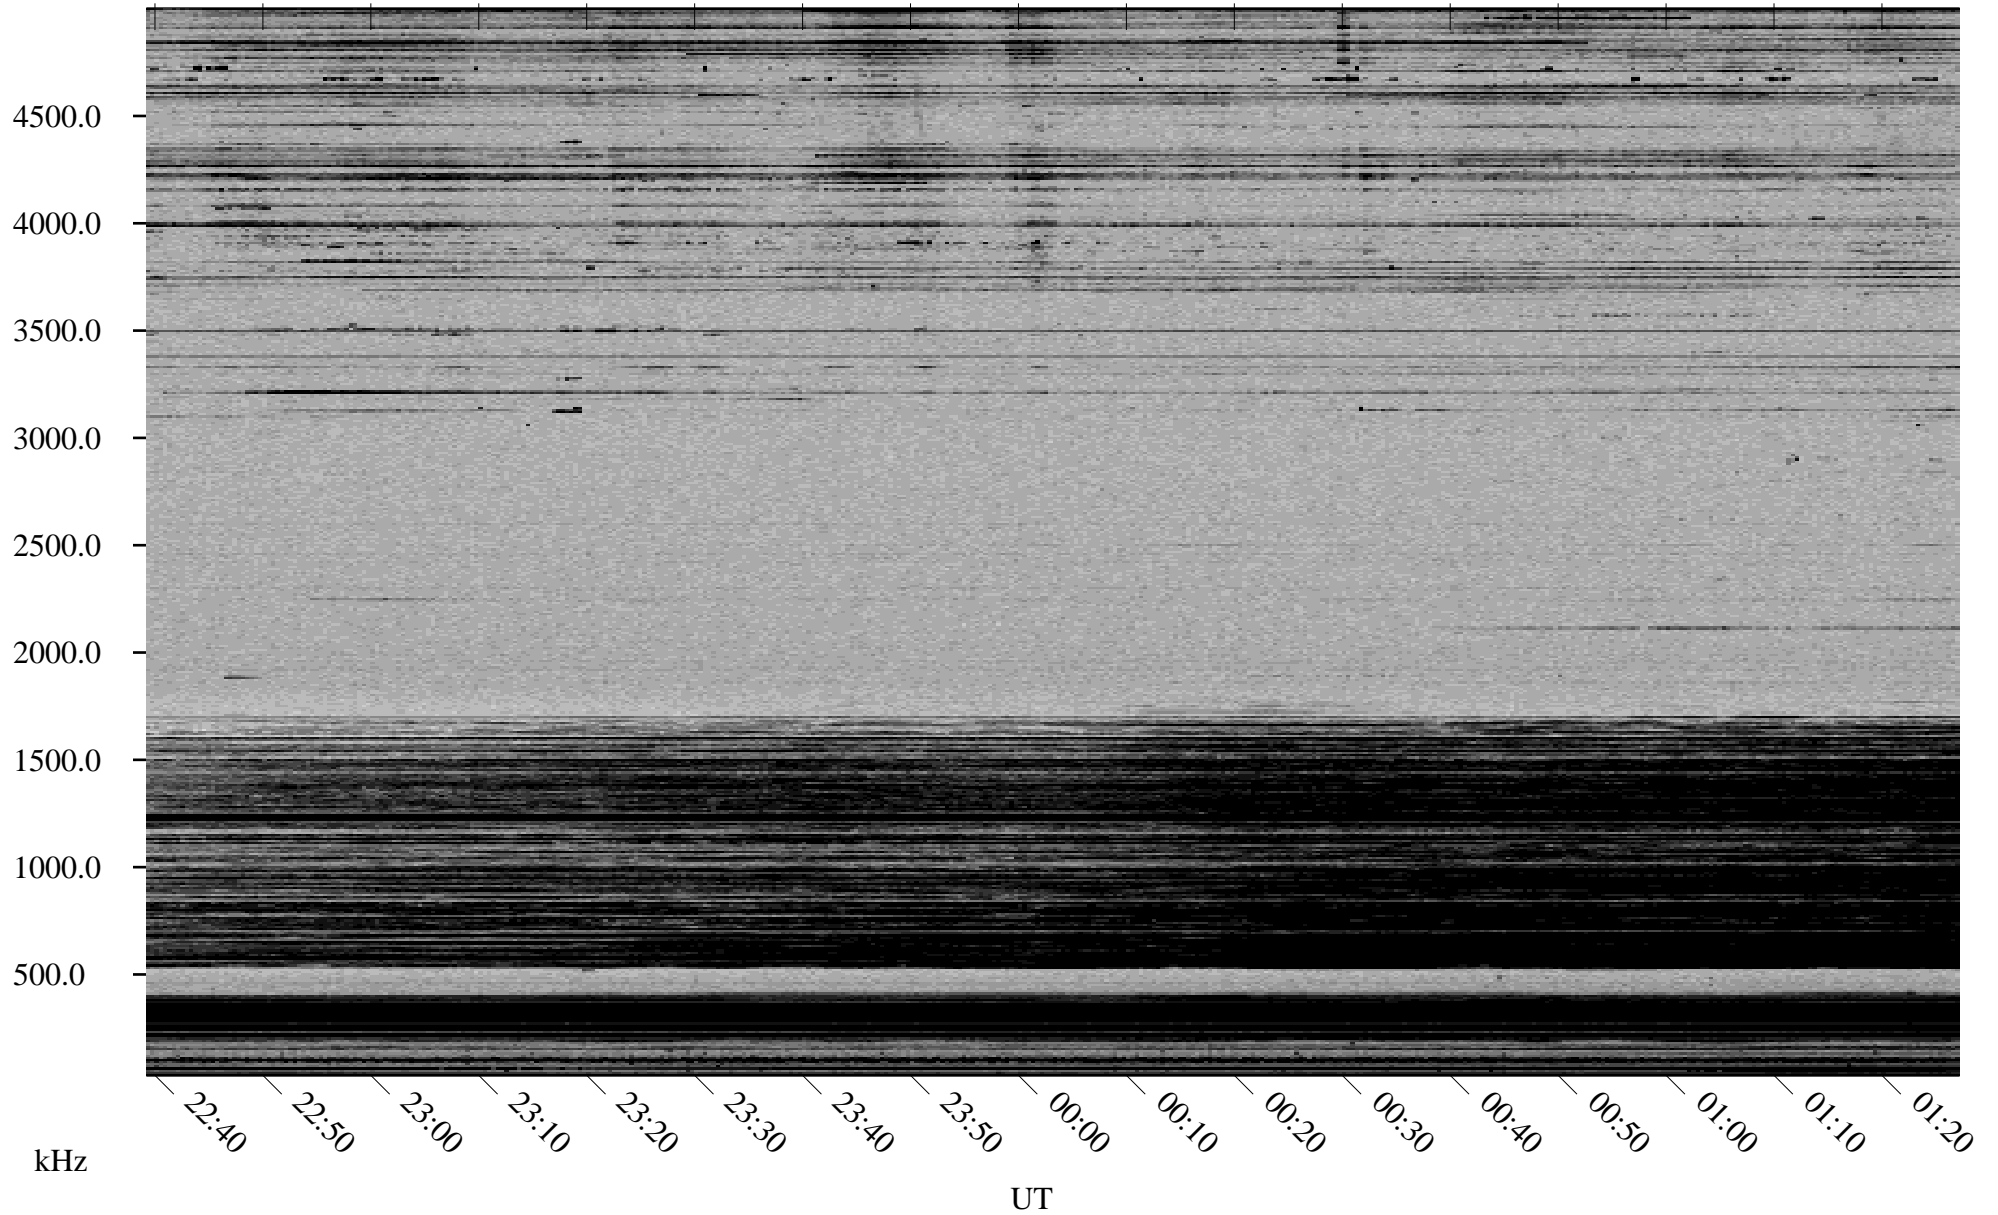

01/21/2001 Churchill, MTB

Linear Scale Black = 161 White = 15

ch010211.r00m max_12

Page 1

01/21/2001 Churchill, MTB

Linear Scale Black = 161 White = 15

ch010211.r00m max_12

Page 2

01/22/2001 Churchill, MTB

Linear Scale Black = 161 White = 15

ch010211.r00m max_12

Page 3

01/22/2001 Churchill, MTB

Linear Scale Black = 161 White = 15

ch010211.r00m max_12

Page 4

01/22/2001 Churchill, MTB

Linear Scale Black = 161 White = 15

ch010211.r00m max_12

Page 5

01/22/2001 Churchill, MTB

Linear Scale Black = 161 White = 15

ch010211.r00m max_12

Page 6

01/22/2001 Churchill, MTB

Linear Scale Black = 161 White = 15

ch010211.r00m max_12

Page 7

01/22/2001 Churchill, MTB

Linear Scale Black = 161 White = 15

ch010211.r00m max_12