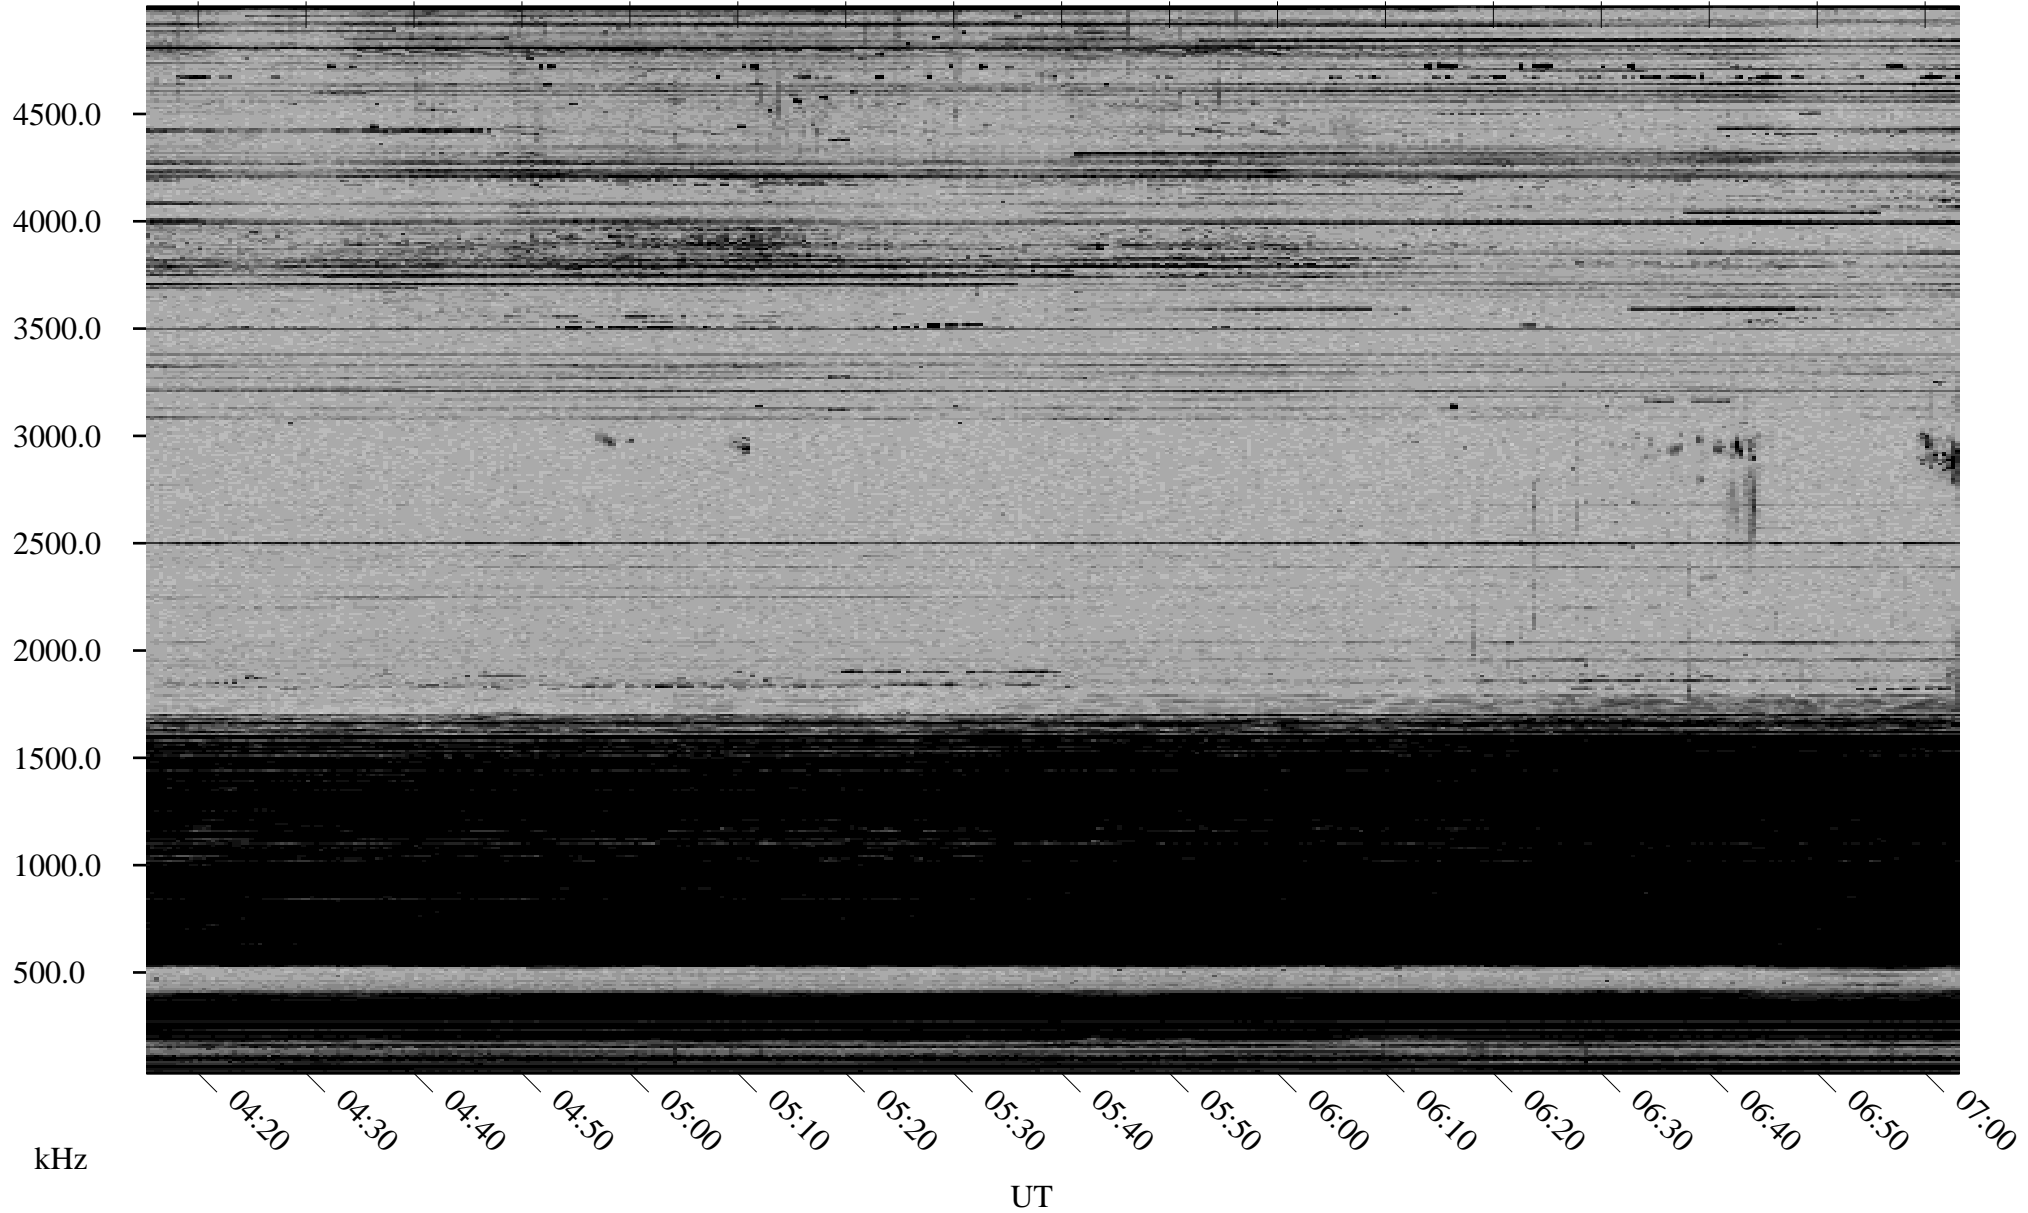

01/21/2001 Churchill, MTB

Linear Scale Black = 161 White = 15

ch010211.r00m max_12

Page 1

01/21/2001 Churchill, MTB

Linear Scale Black = 161 White = 15

ch010211.r00m max_12

Page 2

01/22/2001 Churchill, MTB

Linear Scale Black = 161 White = 15

ch010211.r00m max_12

Page 3

01/22/2001 Churchill, MTB

Linear Scale Black = 161 White = 15

ch010211.r00m max_12

Page 4

01/22/2001 Churchill, MTB

Linear Scale Black = 161 White = 15

ch010211.r00m max_12

Page 5

01/22/2001 Churchill, MTB

Linear Scale Black = 161 White = 15

ch010211.r00m max_12

Page 6

01/22/2001 Churchill, MTB

Linear Scale Black = 161 White = 15

ch010211.r00m max_12

Page 7

01/22/2001 Churchill, MTB

Linear Scale Black = 161 White = 15

ch010211.r00m max_12