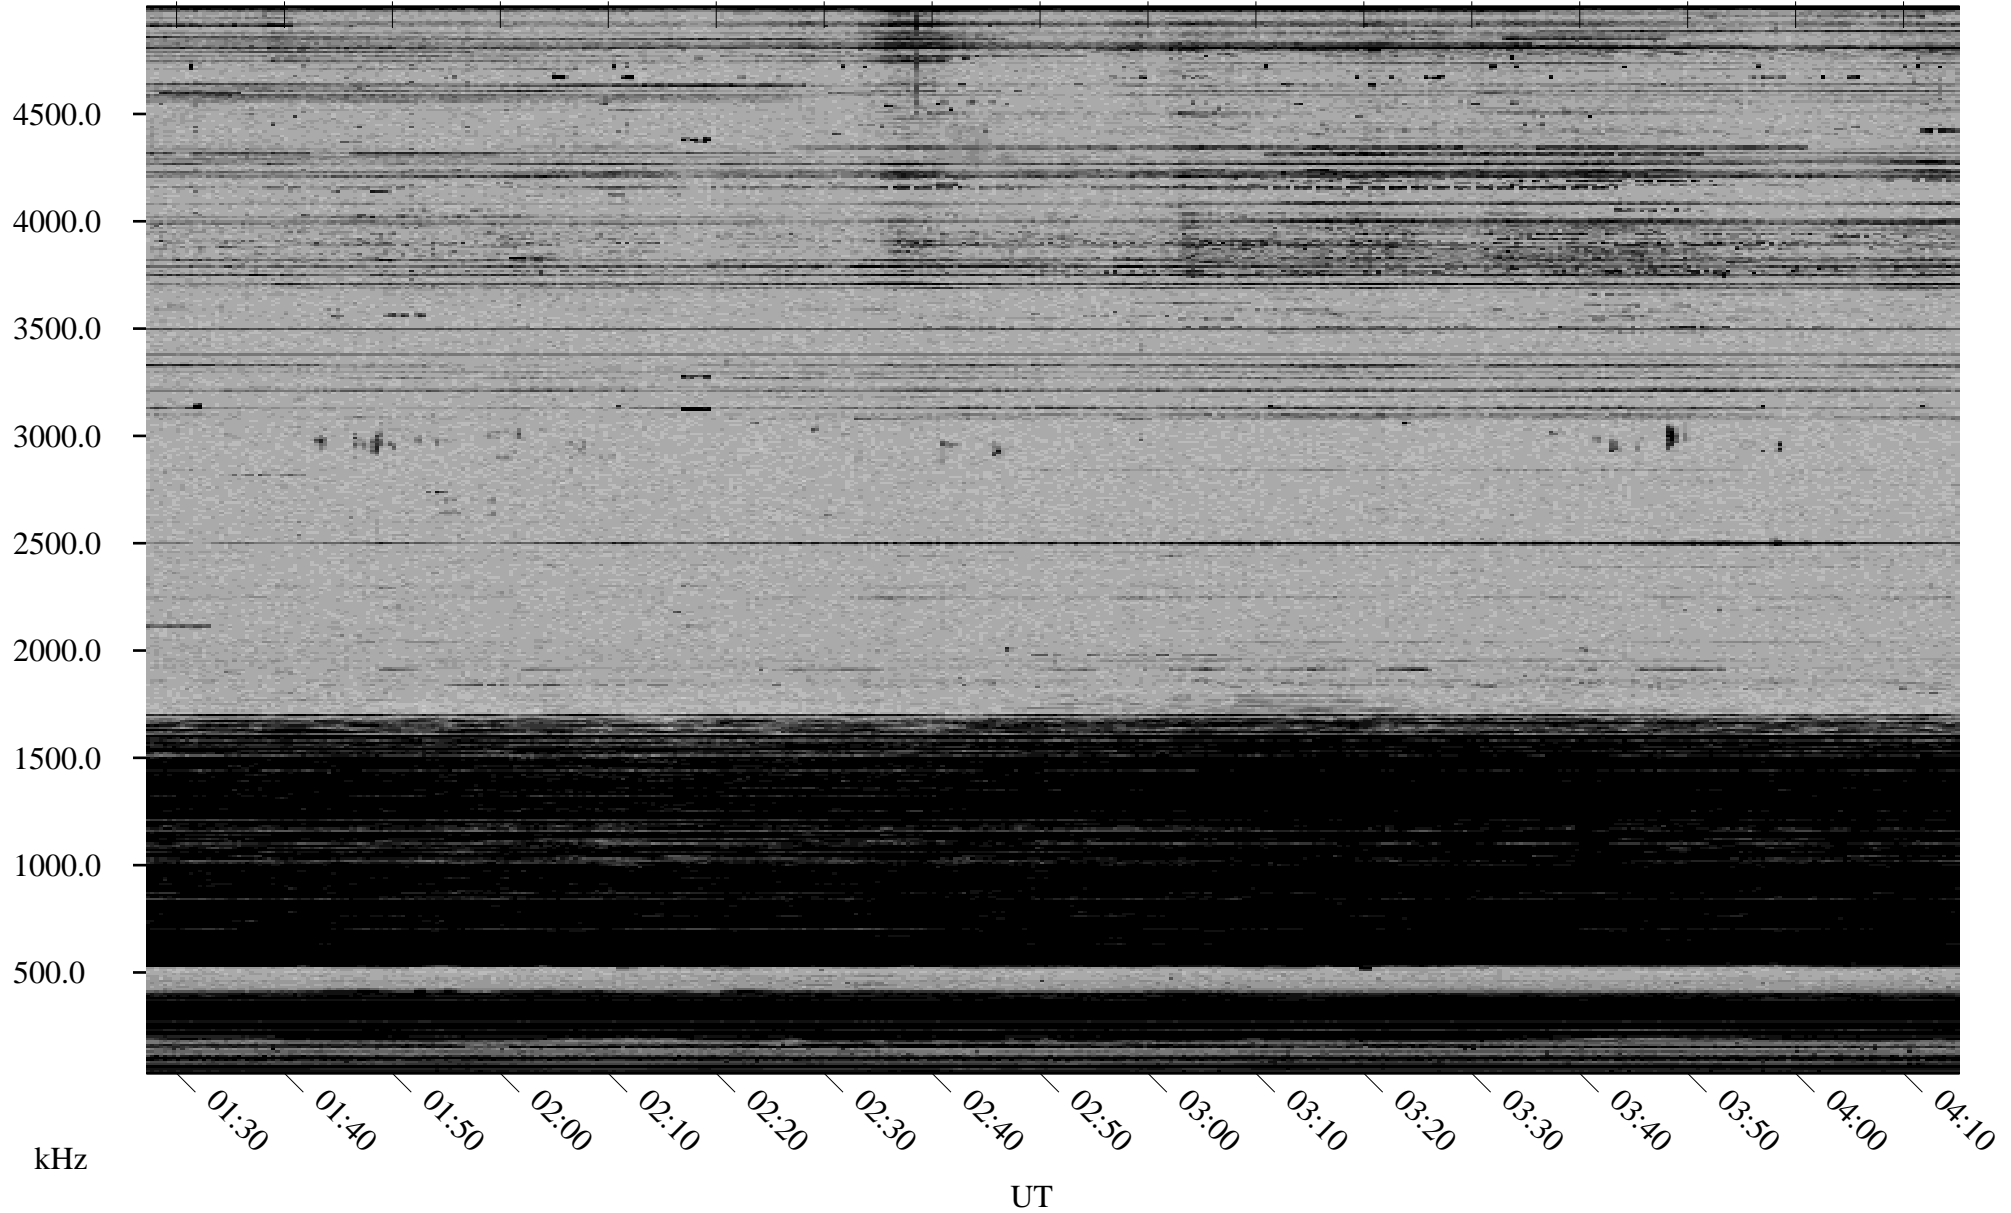

01/21/2001 Churchill, MTB

Linear Scale Black = 161 White = 15

ch010211.r00m max_12

Page 1

01/21/2001 Churchill, MTB

Linear Scale Black = 161 White = 15

ch010211.r00m max_12

Page 2

01/22/2001 Churchill, MTB

Linear Scale Black = 161 White = 15

ch010211.r00m max_12

Page 3

01/22/2001 Churchill, MTB

Linear Scale Black = 161 White = 15

ch010211.r00m max_12

Page 4

01/22/2001 Churchill, MTB

Linear Scale Black = 161 White = 15

ch010211.r00m max_12

Page 5

01/22/2001 Churchill, MTB

Linear Scale Black = 161 White = 15

ch010211.r00m max_12

Page 6

01/22/2001 Churchill, MTB

Linear Scale Black = 161 White = 15

ch010211.r00m max_12

Page 7

01/22/2001 Churchill, MTB

Linear Scale Black = 161 White = 15

ch010211.r00m max_12