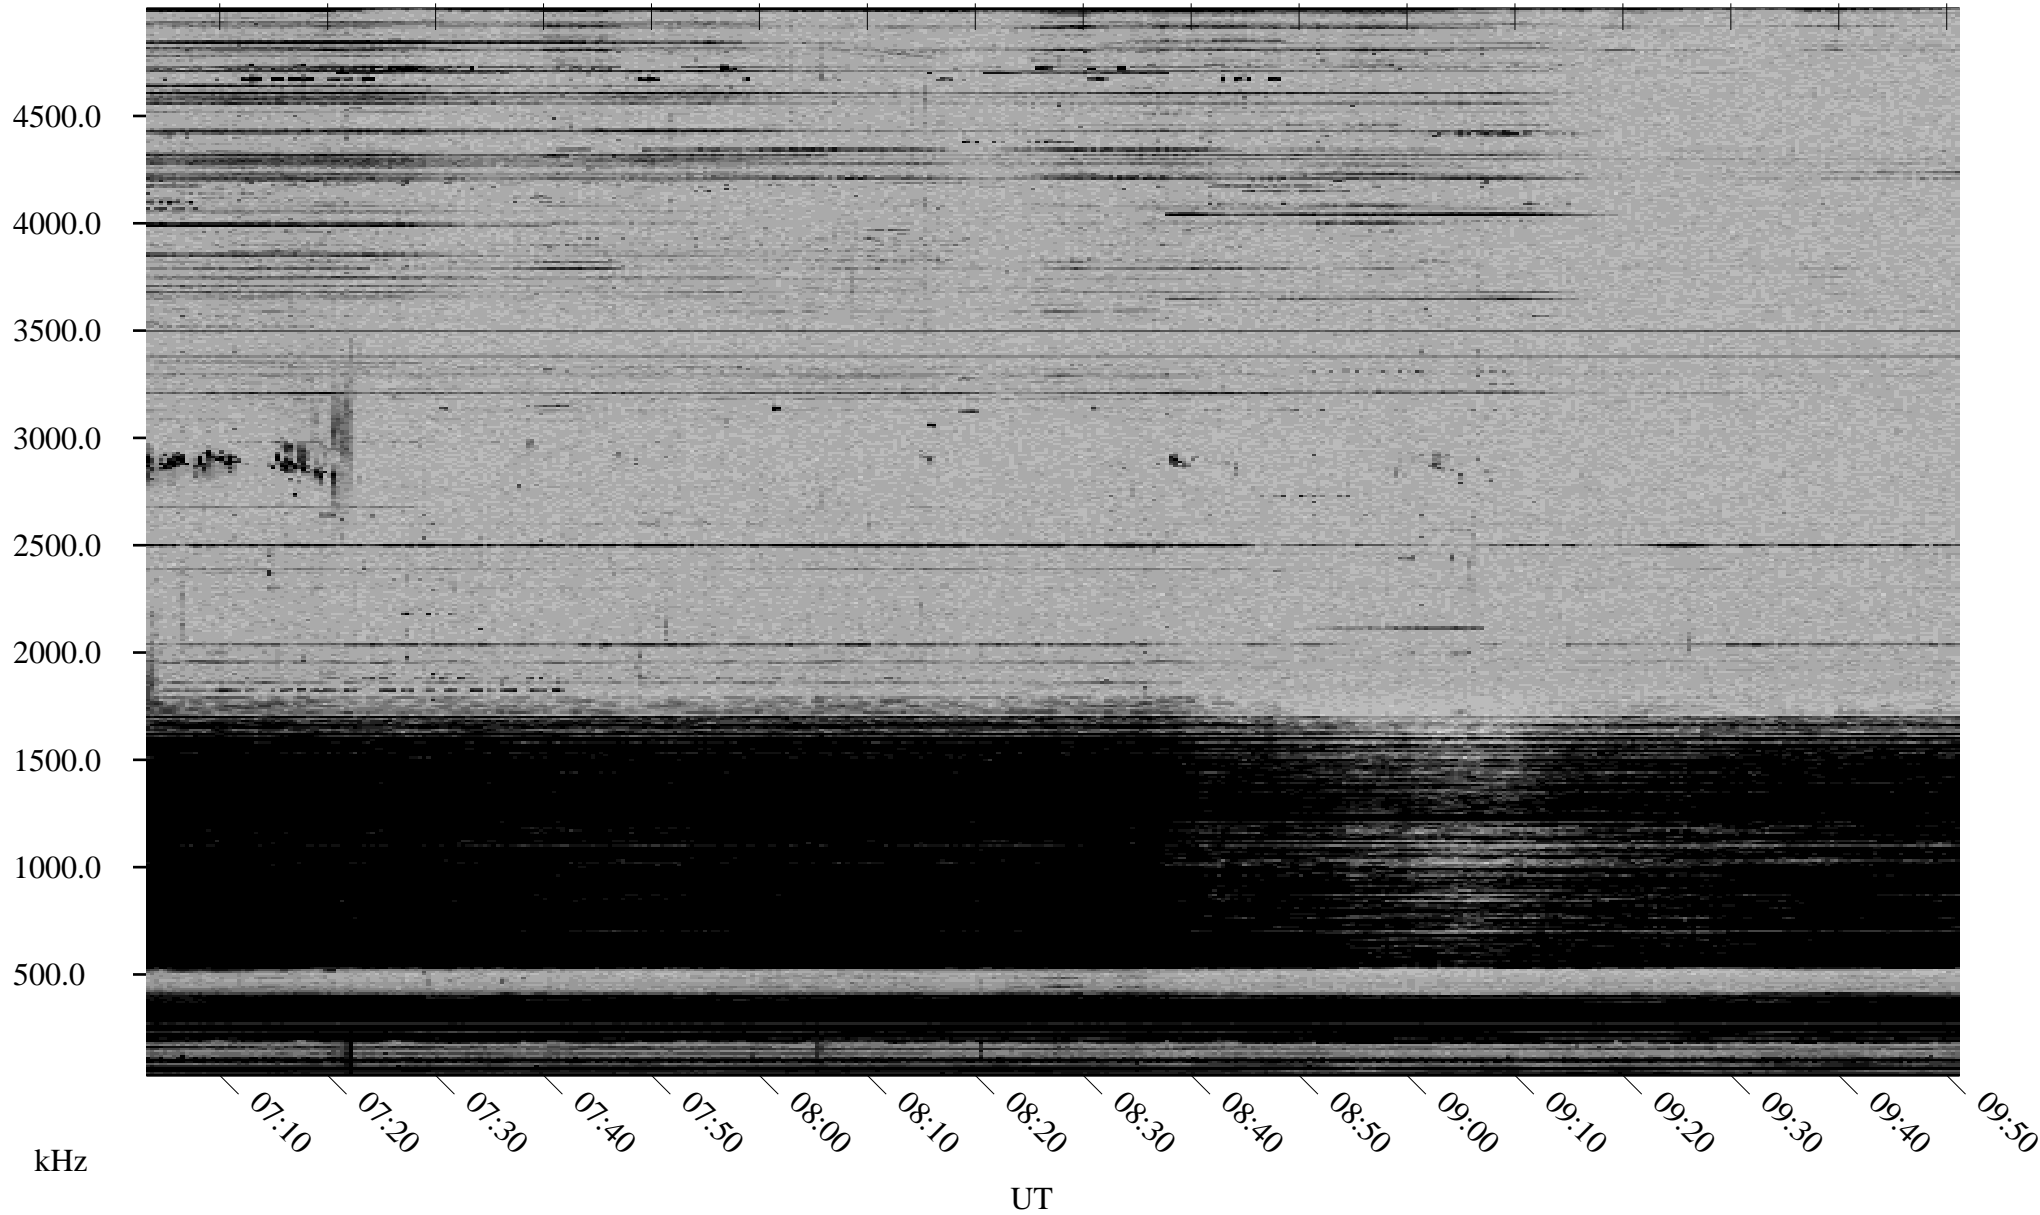

01/21/2001 Churchill, MTB

Linear Scale Black = 161 White = 15

ch010211.r00m max_12

Page 1

01/21/2001 Churchill, MTB

Linear Scale Black = 161 White = 15

ch010211.r00m max_12

Page 2

01/22/2001 Churchill, MTB

Linear Scale Black = 161 White = 15

ch010211.r00m max_12

Page 3

01/22/2001 Churchill, MTB

Linear Scale Black = 161 White = 15

ch010211.r00m max_12

Page 4

01/22/2001 Churchill, MTB

Linear Scale Black = 161 White = 15

ch010211.r00m max_12

Page 5

01/22/2001 Churchill, MTB

Linear Scale Black = 161 White = 15

ch010211.r00m max_12

Page 6

01/22/2001 Churchill, MTB

Linear Scale Black = 161 White = 15

ch010211.r00m max_12

Page 7

01/22/2001 Churchill, MTB

Linear Scale Black = 161 White = 15

ch010211.r00m max_12