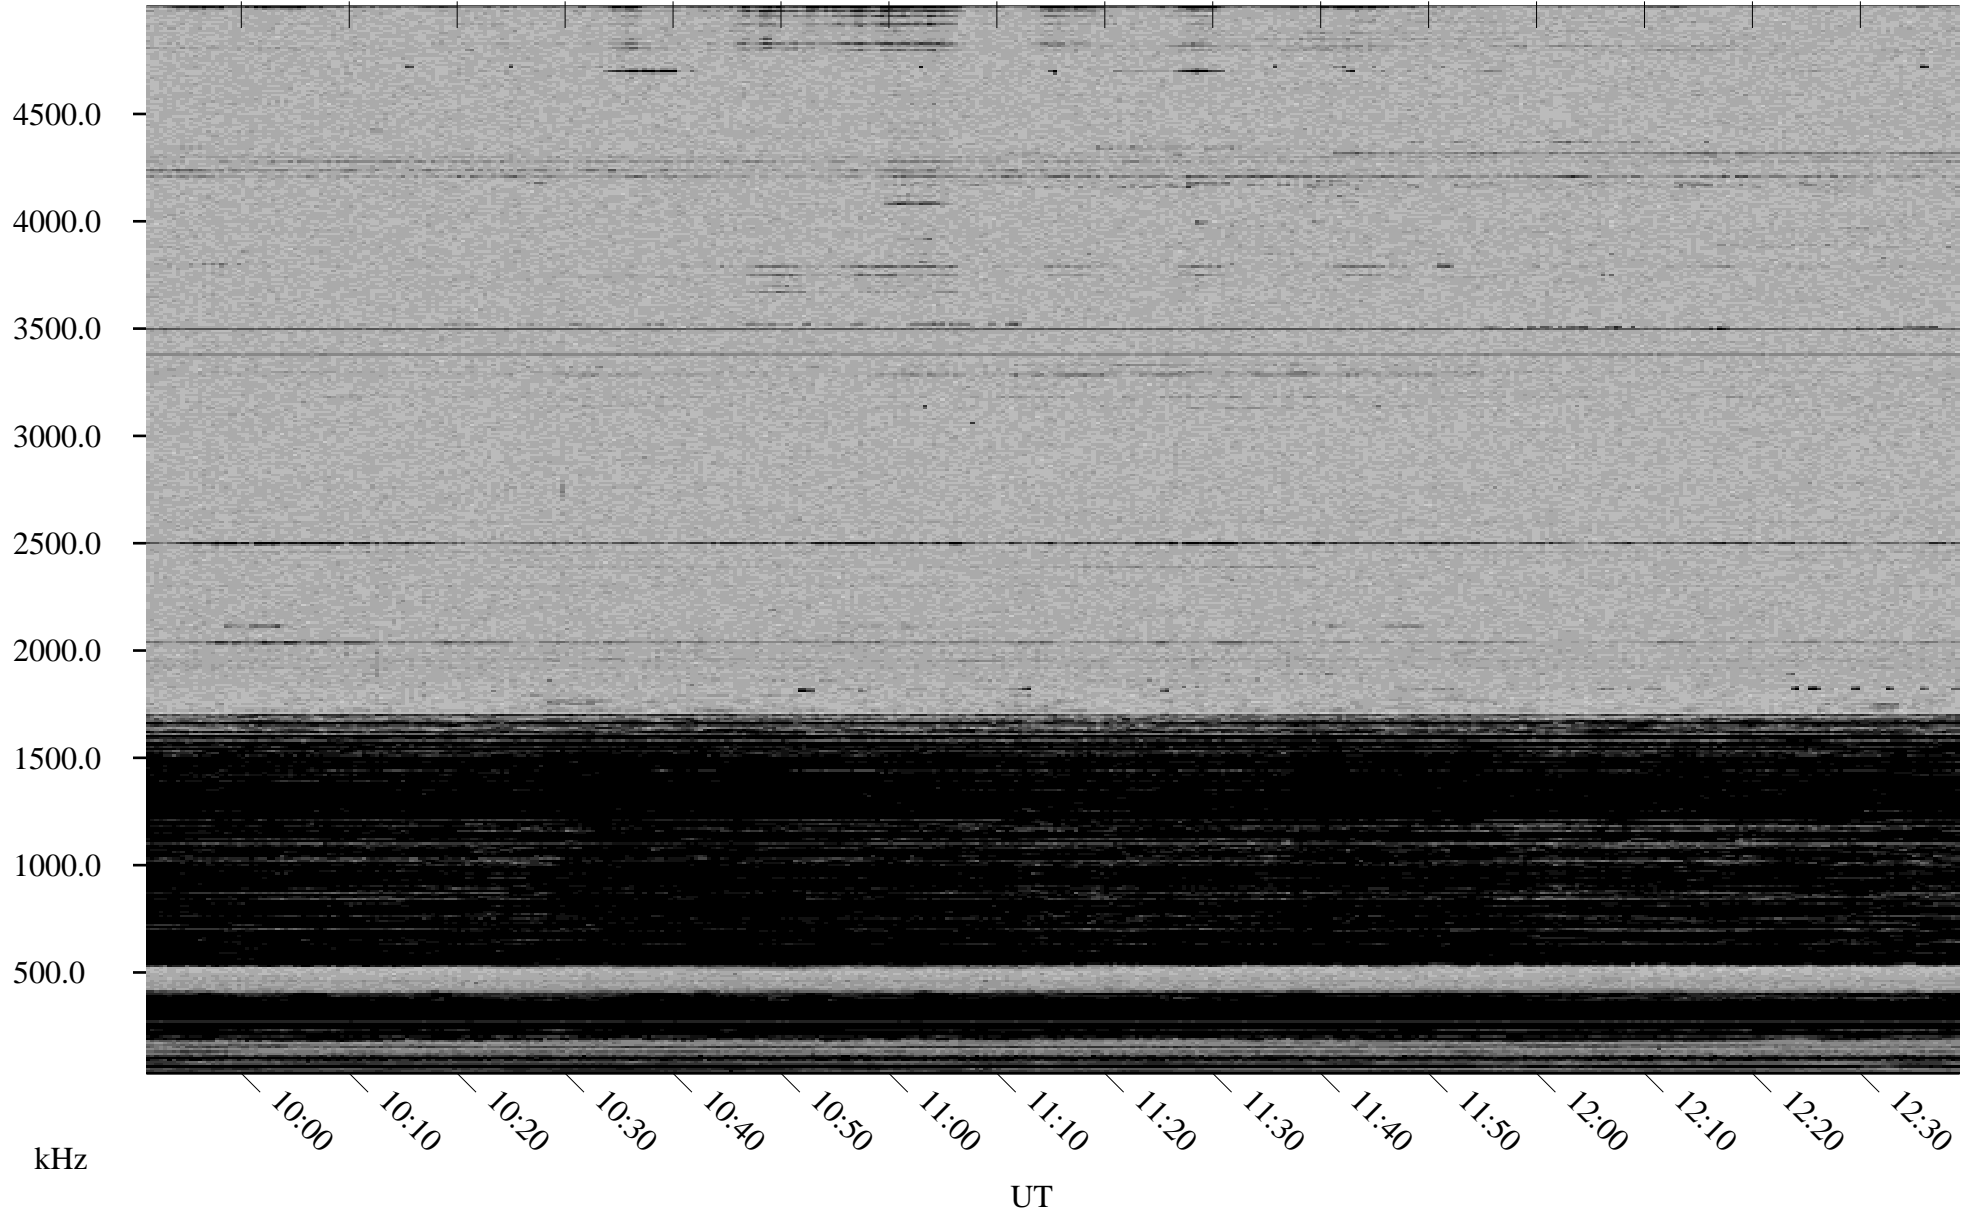

01/21/2001 Churchill, MTB

Linear Scale Black = 161 White = 15

ch010211.r00m max_12

Page 1

01/21/2001 Churchill, MTB

Linear Scale Black = 161 White = 15

ch010211.r00m max_12

Page 2

01/22/2001 Churchill, MTB

Linear Scale Black = 161 White = 15

ch010211.r00m max_12

Page 3

01/22/2001 Churchill, MTB

Linear Scale Black = 161 White = 15

ch010211.r00m max_12

Page 4

01/22/2001 Churchill, MTB

Linear Scale Black = 161 White = 15

ch010211.r00m max_12

Page 5

01/22/2001 Churchill, MTB

Linear Scale Black = 161 White = 15

ch010211.r00m max_12

Page 6

01/22/2001 Churchill, MTB

Linear Scale Black = 161 White = 15

ch010211.r00m max_12

Page 7

01/22/2001 Churchill, MTB

Linear Scale Black = 161 White = 15

ch010211.r00m max_12