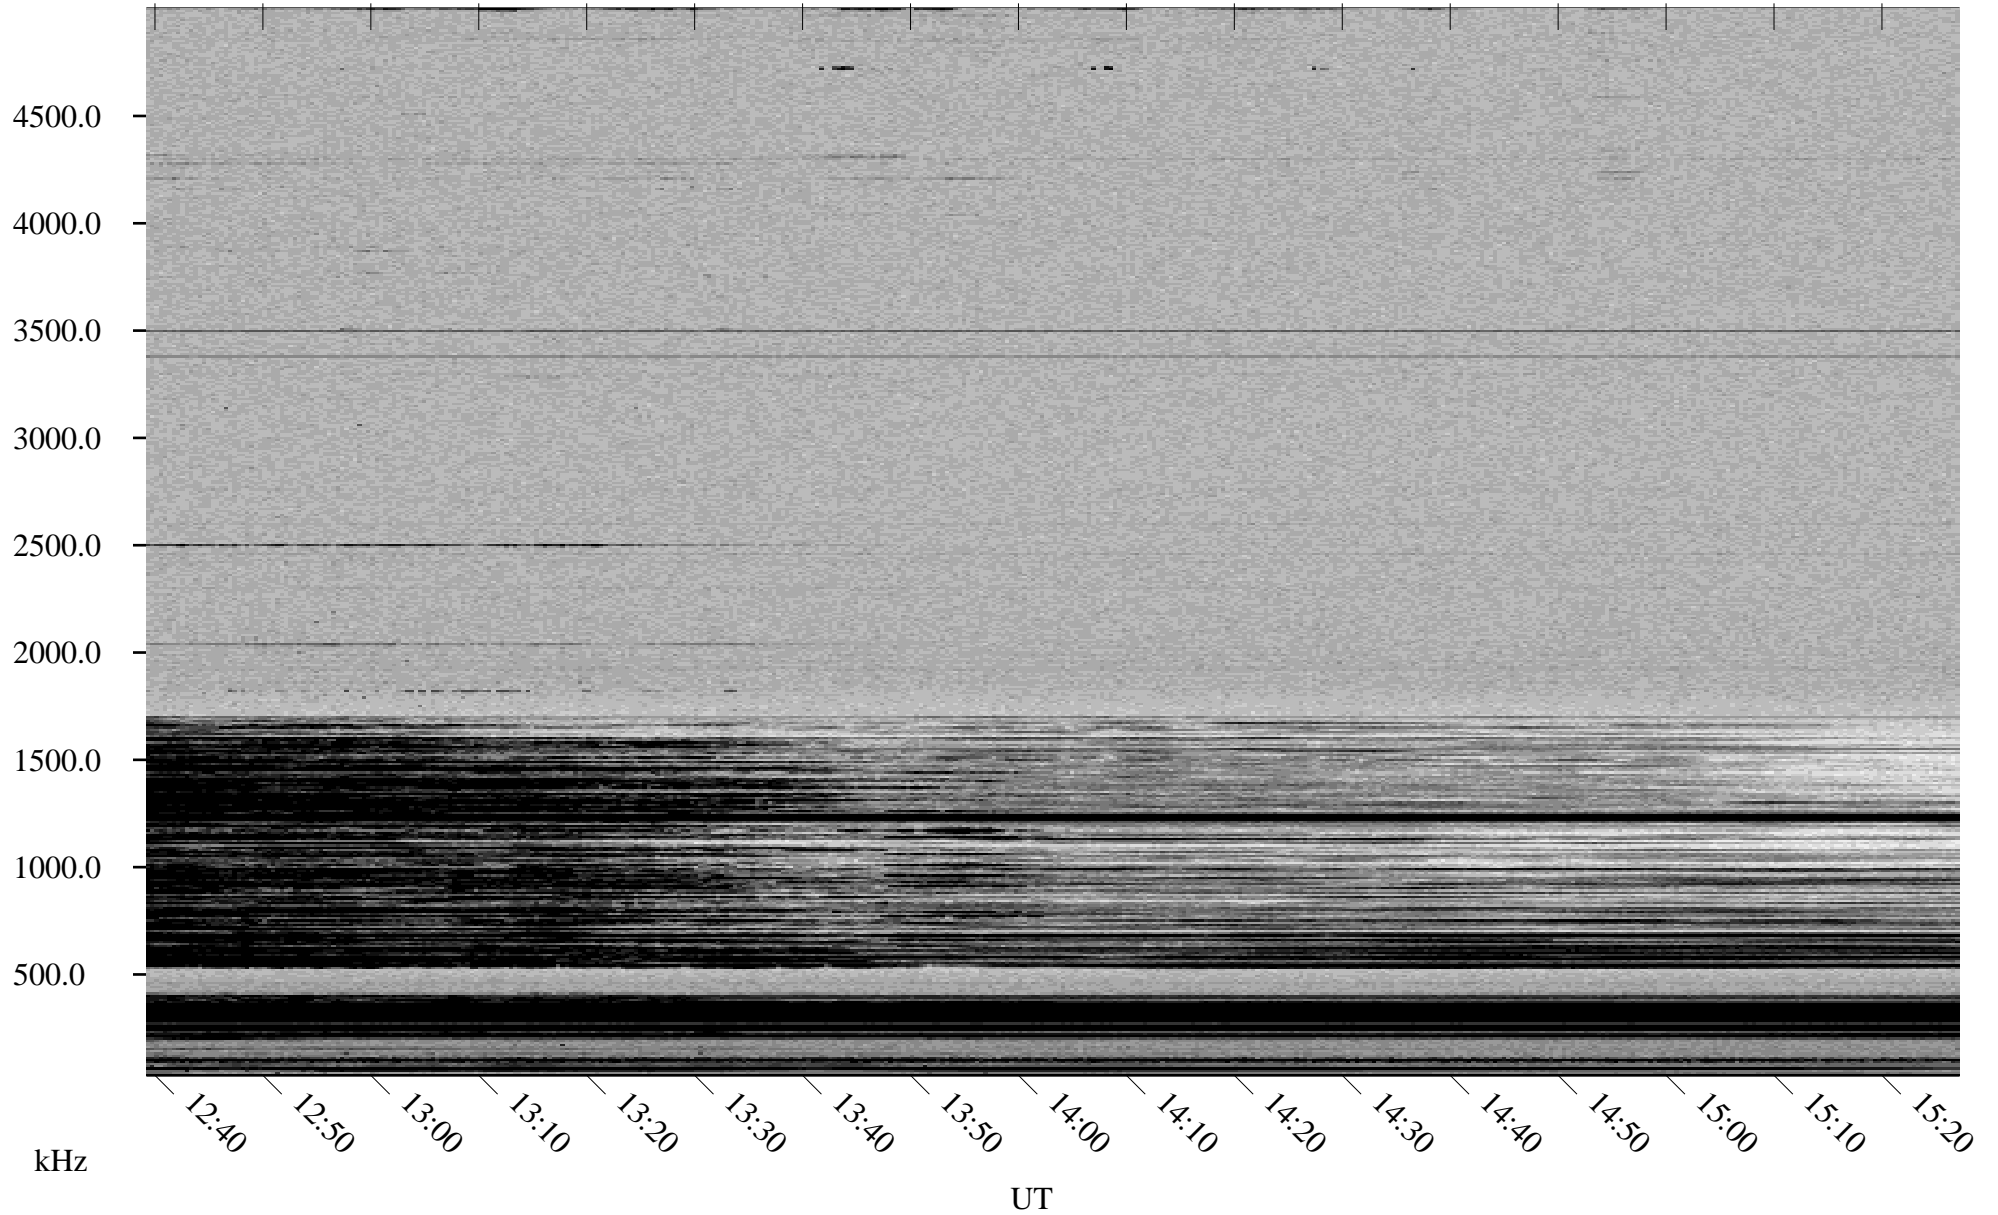

01/21/2001 Churchill, MTB

Linear Scale Black = 161 White = 15

ch010211.r00m max_12

Page 1

01/21/2001 Churchill, MTB

Linear Scale Black = 161 White = 15

ch010211.r00m max_12

Page 2

01/22/2001 Churchill, MTB

Linear Scale Black = 161 White = 15

ch010211.r00m max_12

Page 3

01/22/2001 Churchill, MTB

Linear Scale Black = 161 White = 15

ch010211.r00m max_12

Page 4

01/22/2001 Churchill, MTB

Linear Scale Black = 161 White = 15

ch010211.r00m max_12

Page 5

01/22/2001 Churchill, MTB

Linear Scale Black = 161 White = 15

ch010211.r00m max_12

Page 6

01/22/2001 Churchill, MTB

Linear Scale Black = 161 White = 15

ch010211.r00m max_12

Page 7

01/22/2001 Churchill, MTB

Linear Scale Black = 161 White = 15

ch010211.r00m max_12