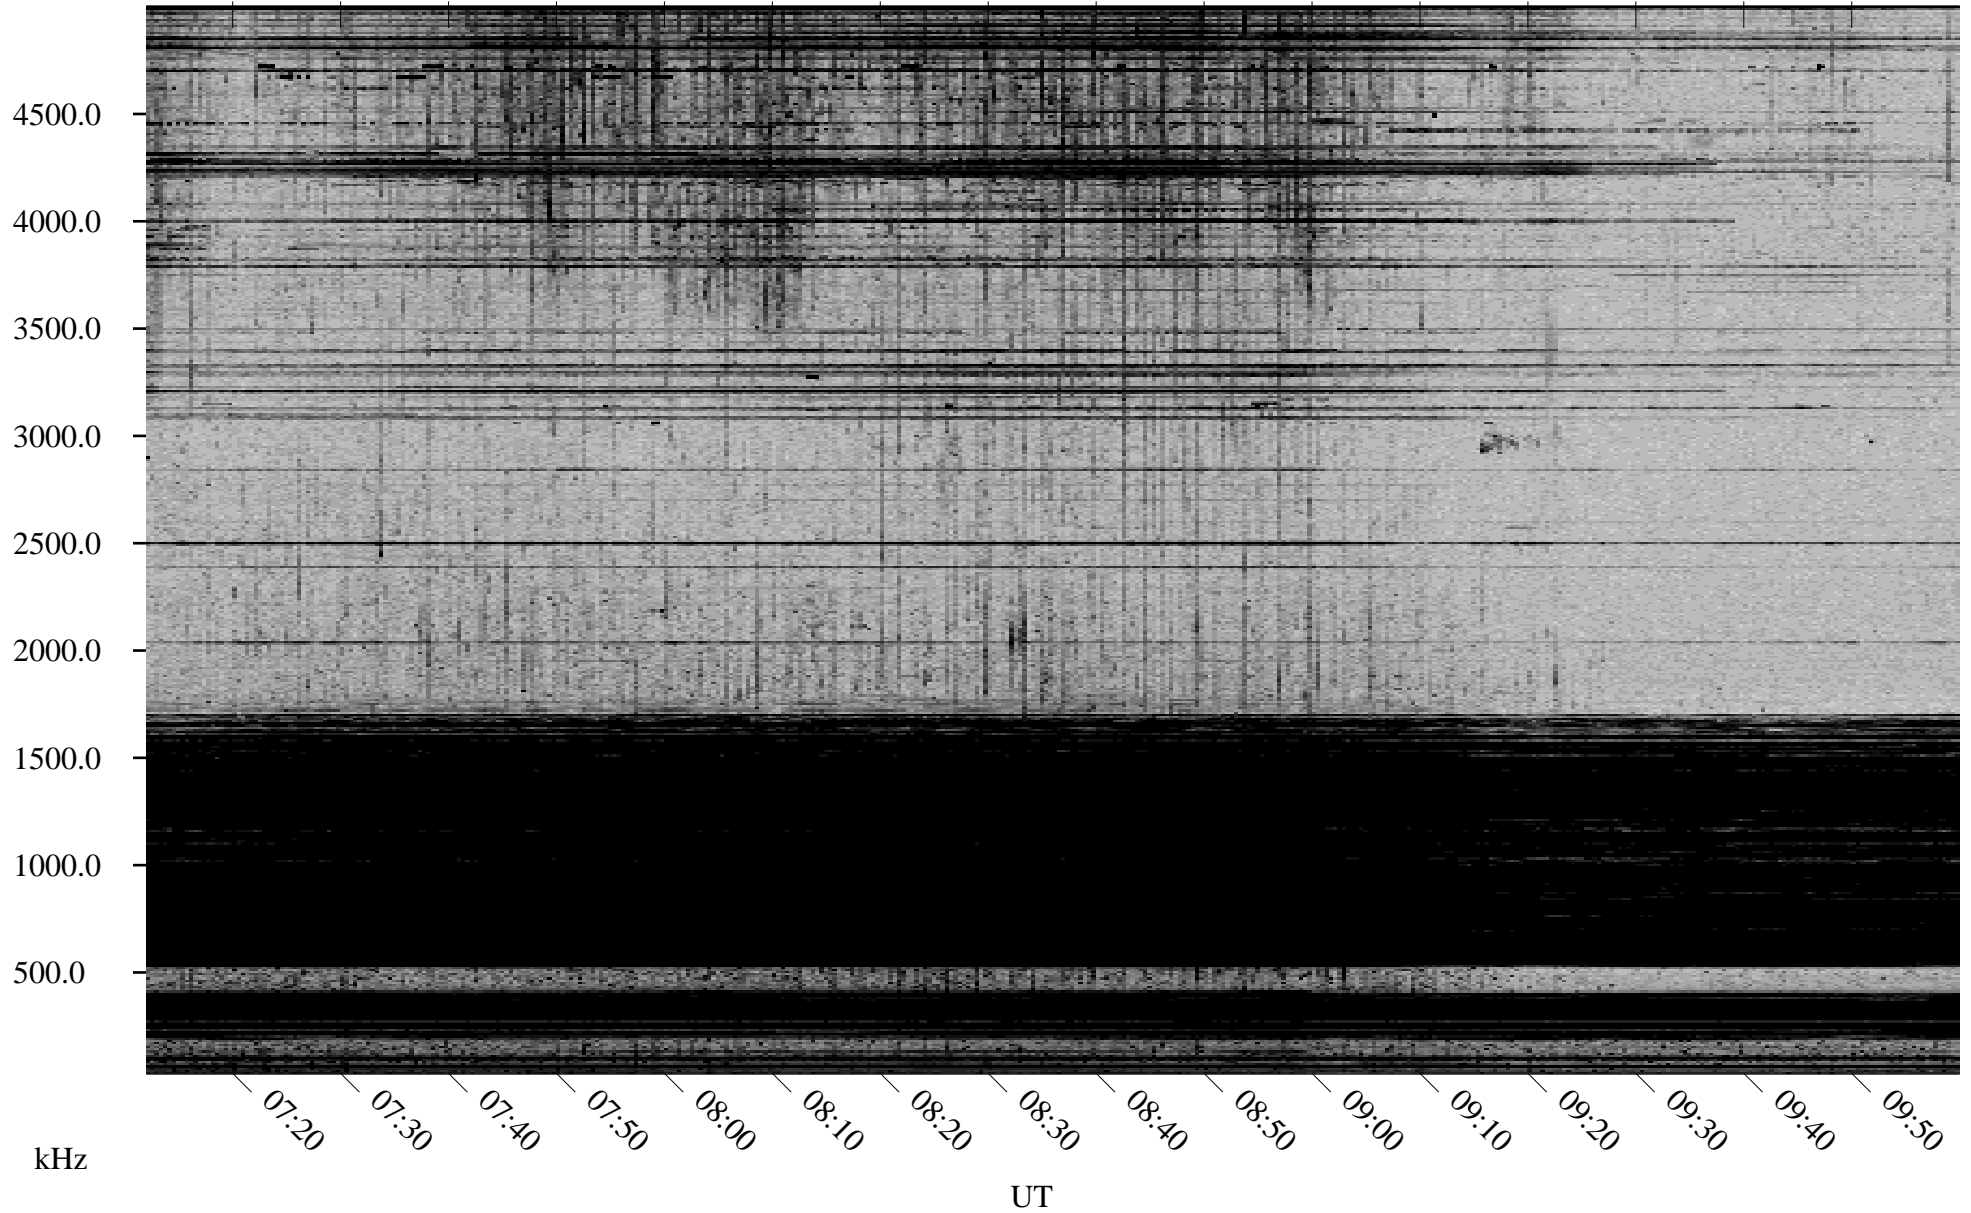

03/19/2001 Churchill, MTB

Linear Scale Black = 161 White = 15

ch01078l.r01m max_12

Page 1

03/19/2001 Churchill, MTB

Linear Scale Black = 161 White = 15

ch01078l.r01m max_12

Page 2

03/20/2001 Churchill, MTB

Linear Scale Black = 161 White = 15

ch01078l.r01m max_12

Page 3

03/20/2001 Churchill, MTB

Linear Scale Black = 161 White = 15

ch01078l.r01m max_12

Page 4

03/20/2001 Churchill, MTB

Linear Scale Black = 161 White = 15

ch01078l.r01m max_12

Page 5

03/20/2001 Churchill, MTB

Linear Scale Black = 161 White = 15

ch01078l.r01m max_12

Page 6

03/20/2001 Churchill, MTB

Linear Scale Black = 161 White = 15

ch01078l.r01m max_12

Page 7

03/20/2001 Churchill, MTB

Linear Scale Black = 161 White = 15

ch01078l.r01m max_12

Page 8