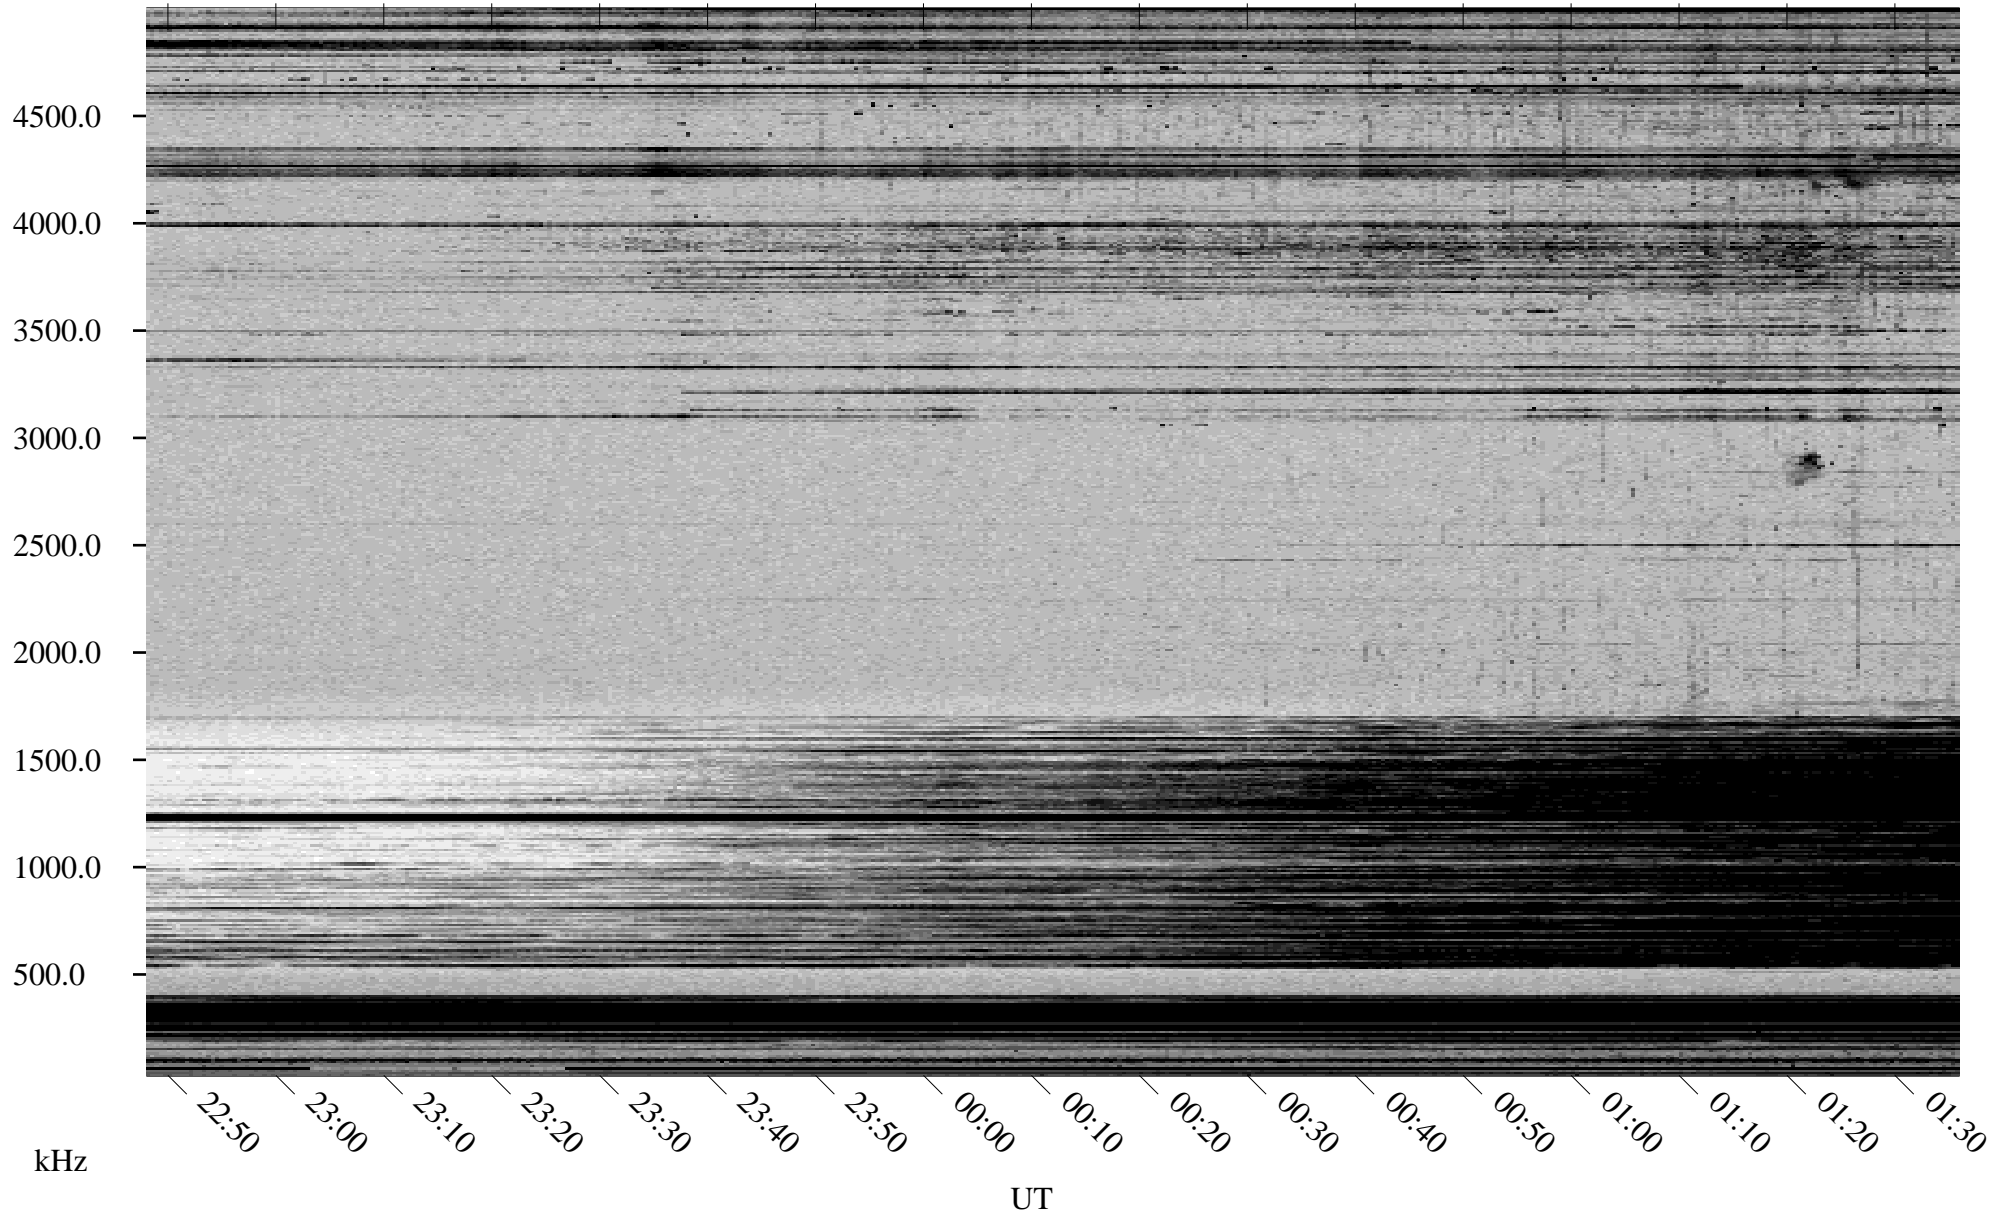

03/19/2001 Churchill, MTB

Linear Scale Black = 161 White = 15

ch01078l.r01m max_12

Page 1

03/19/2001 Churchill, MTB

Linear Scale Black = 161 White = 15

ch01078l.r01m max_12

Page 2

03/20/2001 Churchill, MTB

Linear Scale Black = 161 White = 15

ch01078l.r01m max_12

Page 3

03/20/2001 Churchill, MTB

Linear Scale Black = 161 White = 15

ch01078l.r01m max_12

Page 4

03/20/2001 Churchill, MTB

Linear Scale Black = 161 White = 15

ch01078l.r01m max_12

Page 5

03/20/2001 Churchill, MTB

Linear Scale Black = 161 White = 15

ch01078l.r01m max_12

Page 6

03/20/2001 Churchill, MTB

Linear Scale Black = 161 White = 15

ch01078l.r01m max_12

Page 7

03/20/2001 Churchill, MTB

Linear Scale Black = 161 White = 15

ch01078l.r01m max_12

Page 8