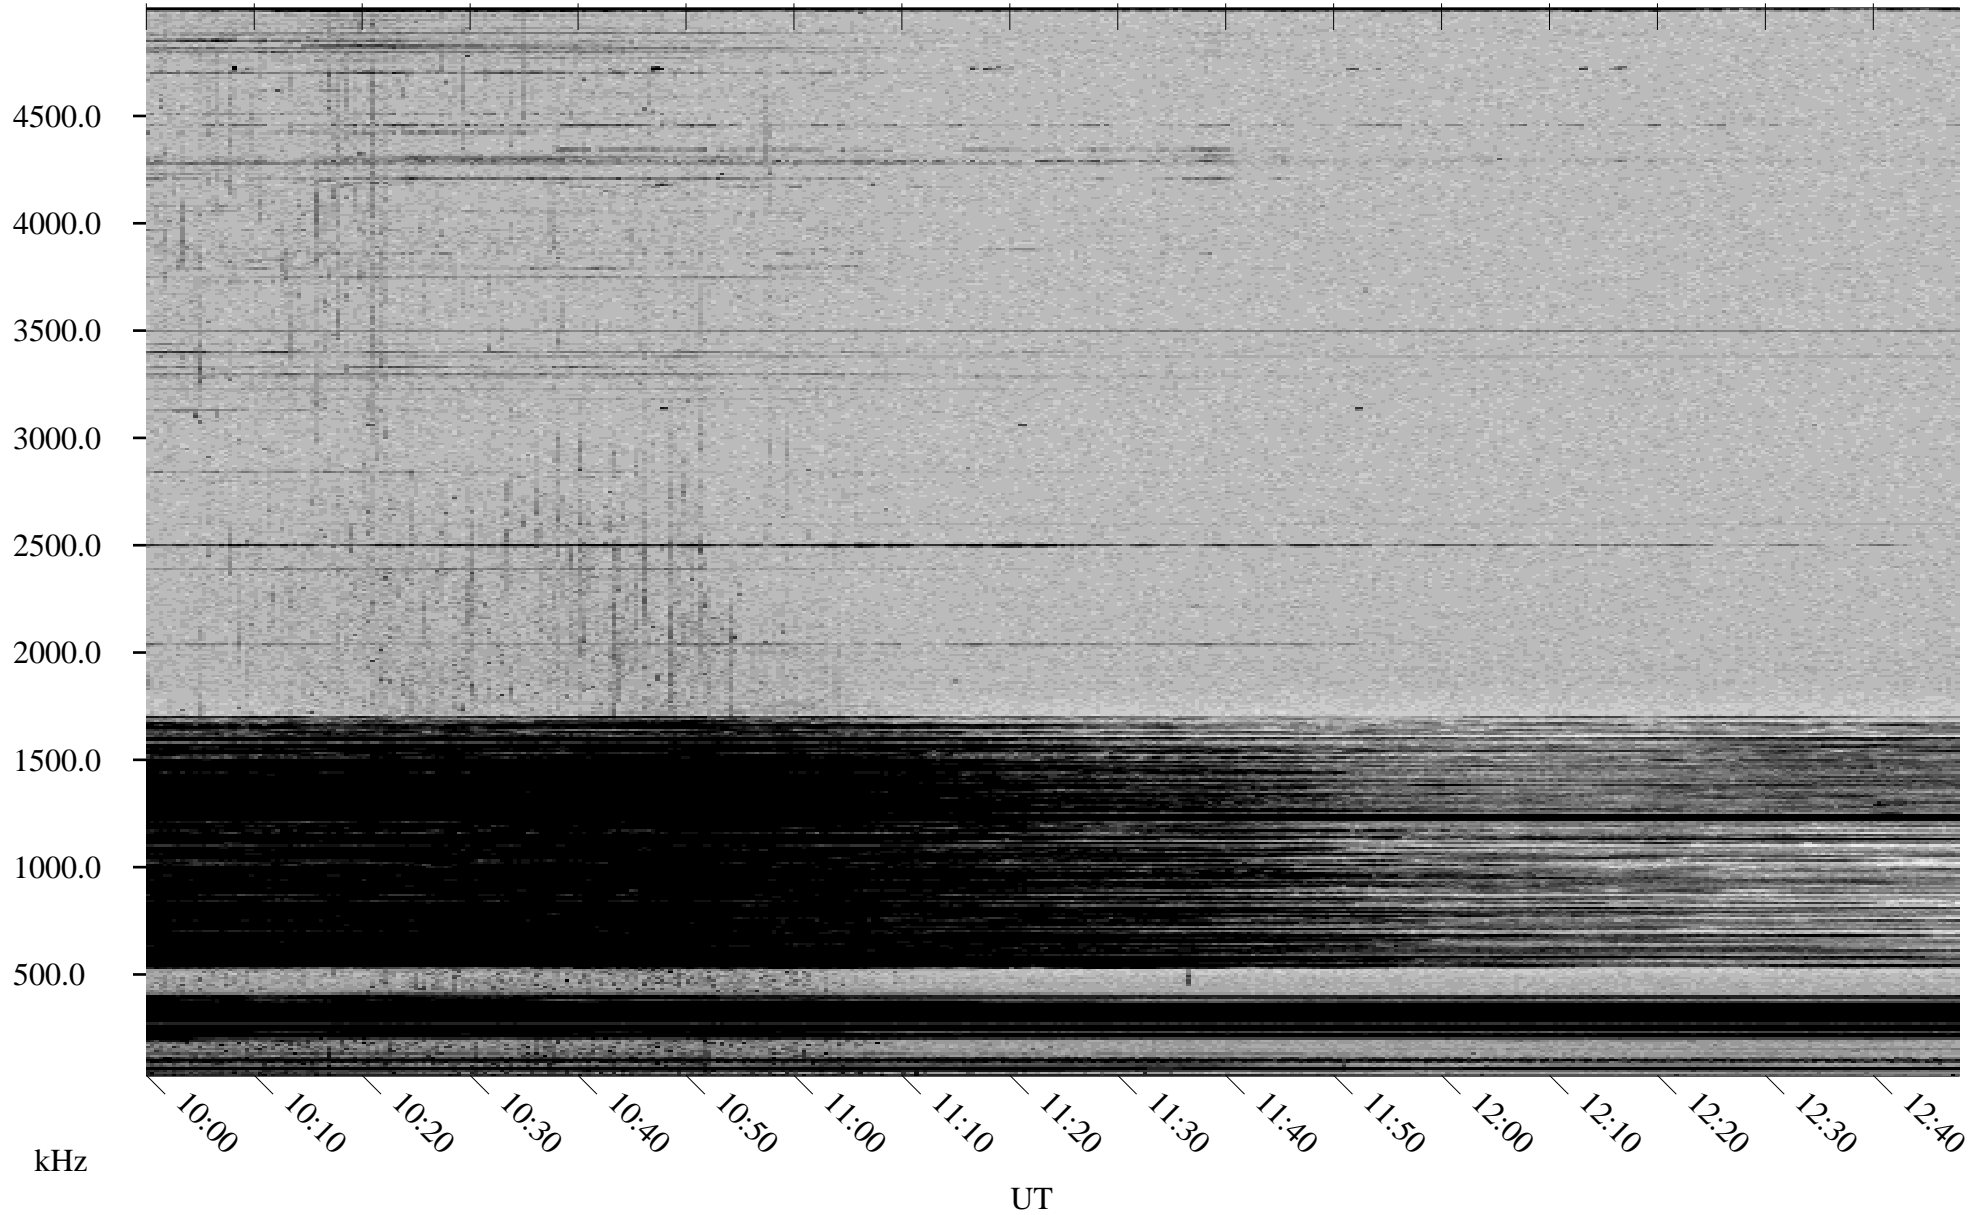

03/19/2001 Churchill, MTB

Linear Scale Black = 161 White = 15

ch01078l.r01m max_12

Page 1

03/19/2001 Churchill, MTB

Linear Scale Black = 161 White = 15

ch01078l.r01m max_12

Page 2

03/20/2001 Churchill, MTB

Linear Scale Black = 161 White = 15

ch01078l.r01m max_12

Page 3

03/20/2001 Churchill, MTB

Linear Scale Black = 161 White = 15

ch01078l.r01m max_12

Page 4

03/20/2001 Churchill, MTB

Linear Scale Black = 161 White = 15

ch01078l.r01m max_12

Page 5

03/20/2001 Churchill, MTB

Linear Scale Black = 161 White = 15

ch01078l.r01m max_12

Page 6

03/20/2001 Churchill, MTB

Linear Scale Black = 161 White = 15

ch01078l.r01m max_12

Page 7

03/20/2001 Churchill, MTB

Linear Scale Black = 161 White = 15

ch01078l.r01m max_12

Page 8