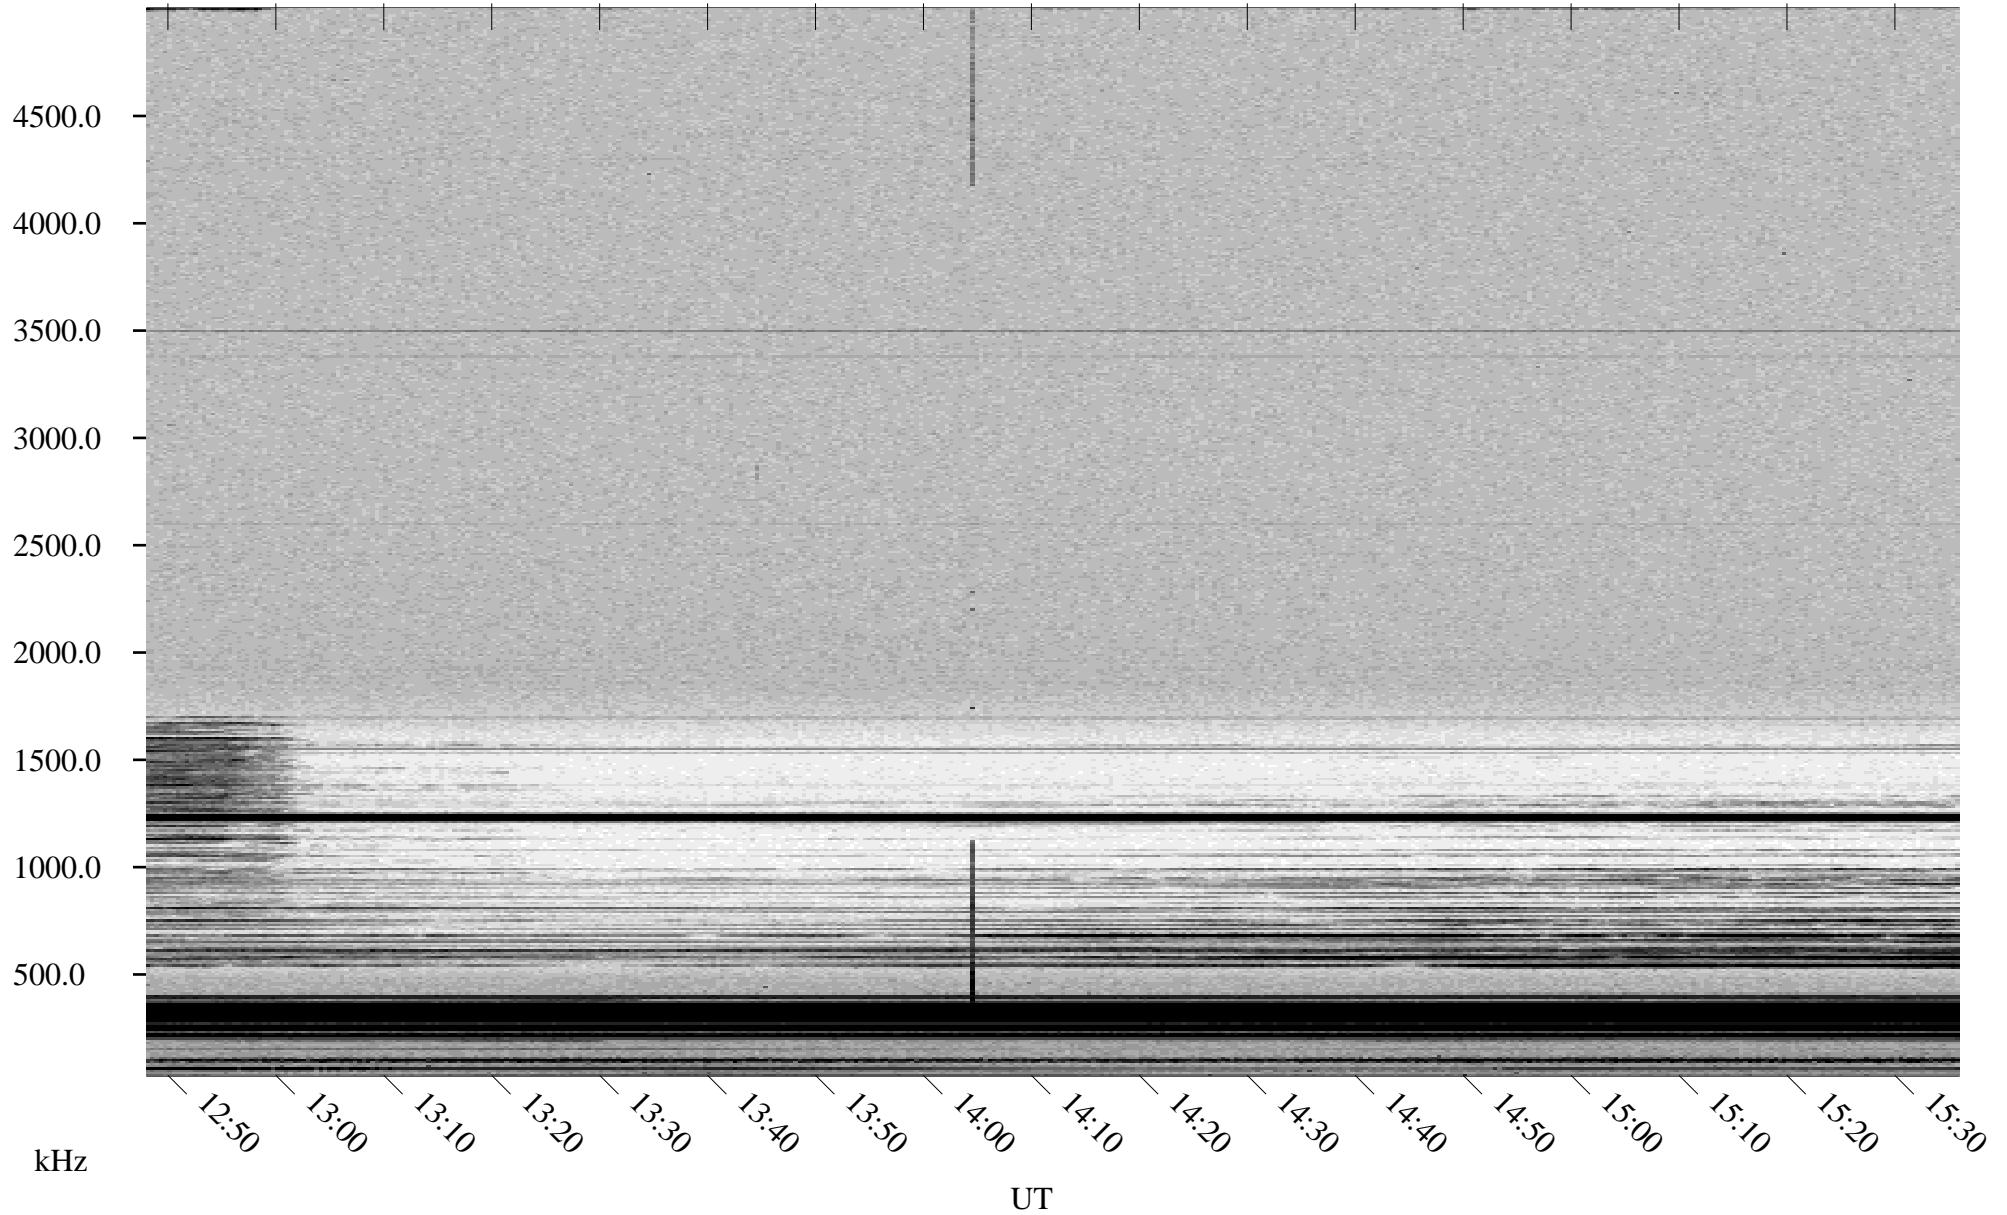

03/19/2001 Churchill, MTB

Linear Scale Black = 161 White = 15

ch01078l.r01m max_12

Page 1

03/19/2001 Churchill, MTB

Linear Scale Black = 161 White = 15

ch01078l.r01m max_12

Page 2

03/20/2001 Churchill, MTB

Linear Scale Black = 161 White = 15

ch01078l.r01m max_12

Page 3

03/20/2001 Churchill, MTB

Linear Scale Black = 161 White = 15

ch01078l.r01m max_12

Page 4

03/20/2001 Churchill, MTB

Linear Scale Black = 161 White = 15

ch01078l.r01m max_12

Page 5

03/20/2001 Churchill, MTB

Linear Scale Black = 161 White = 15

ch01078l.r01m max_12

Page 6

03/20/2001 Churchill, MTB

Linear Scale Black = 161 White = 15

ch01078l.r01m max_12

Page 7

03/20/2001 Churchill, MTB

Linear Scale Black = 161 White = 15

ch01078l.r01m max_12

Page 8