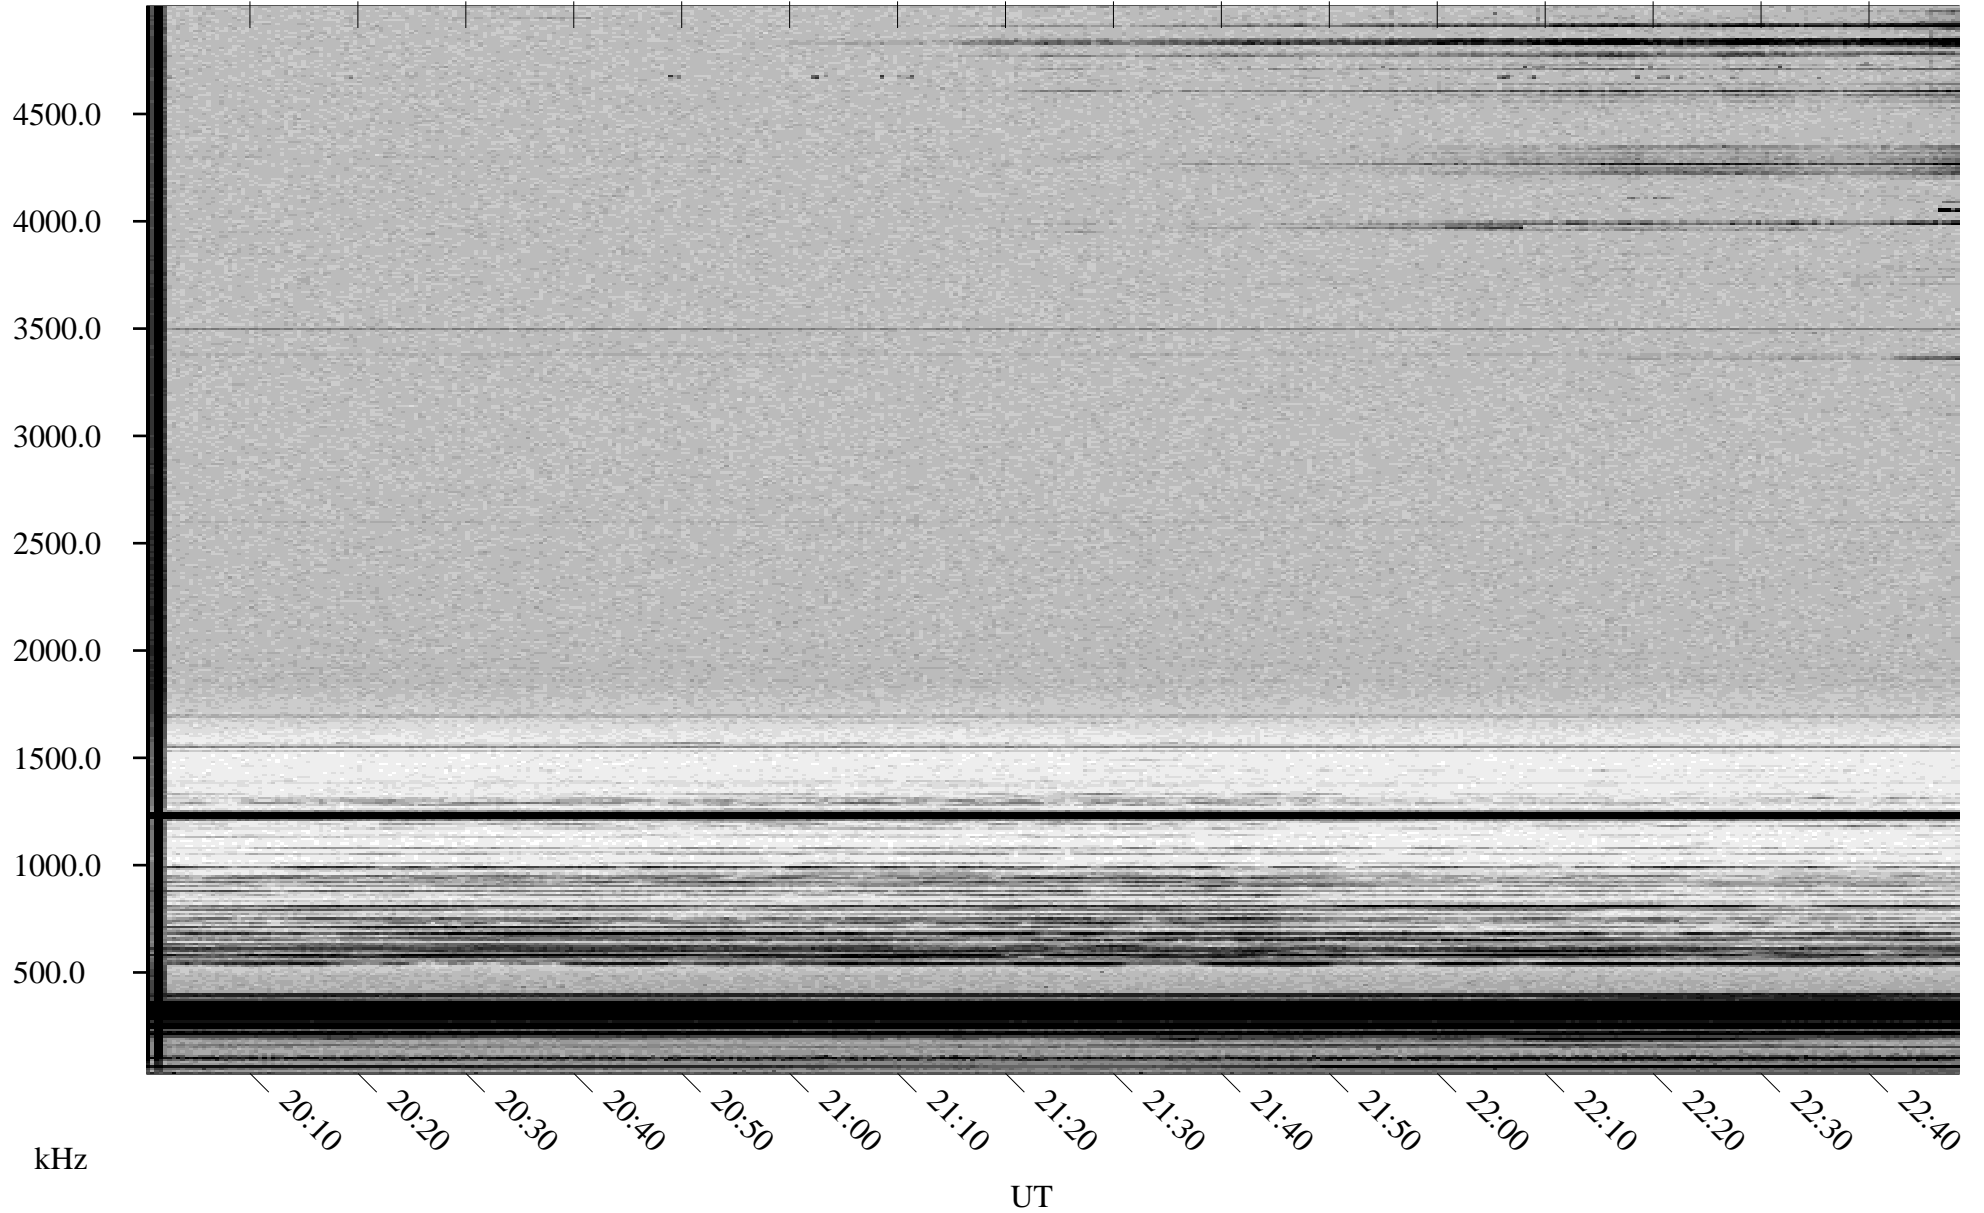

03/19/2001 Churchill, MTB

Linear Scale Black = 161 White = 15

ch01078l.r01m max_12

Page 1

03/19/2001 Churchill, MTB

Linear Scale Black = 161 White = 15

ch01078l.r01m max_12

Page 2

03/20/2001 Churchill, MTB

Linear Scale Black = 161 White = 15

ch01078l.r01m max_12

Page 3

03/20/2001 Churchill, MTB

Linear Scale Black = 161 White = 15

ch01078l.r01m max_12

Page 4

03/20/2001 Churchill, MTB

Linear Scale Black = 161 White = 15

ch01078l.r01m max_12

Page 5

03/20/2001 Churchill, MTB

Linear Scale Black = 161 White = 15

ch01078l.r01m max_12

Page 6

03/20/2001 Churchill, MTB

Linear Scale Black = 161 White = 15

ch01078l.r01m max_12

Page 7

03/20/2001 Churchill, MTB

Linear Scale Black = 161 White = 15

ch01078l.r01m max_12

Page 8