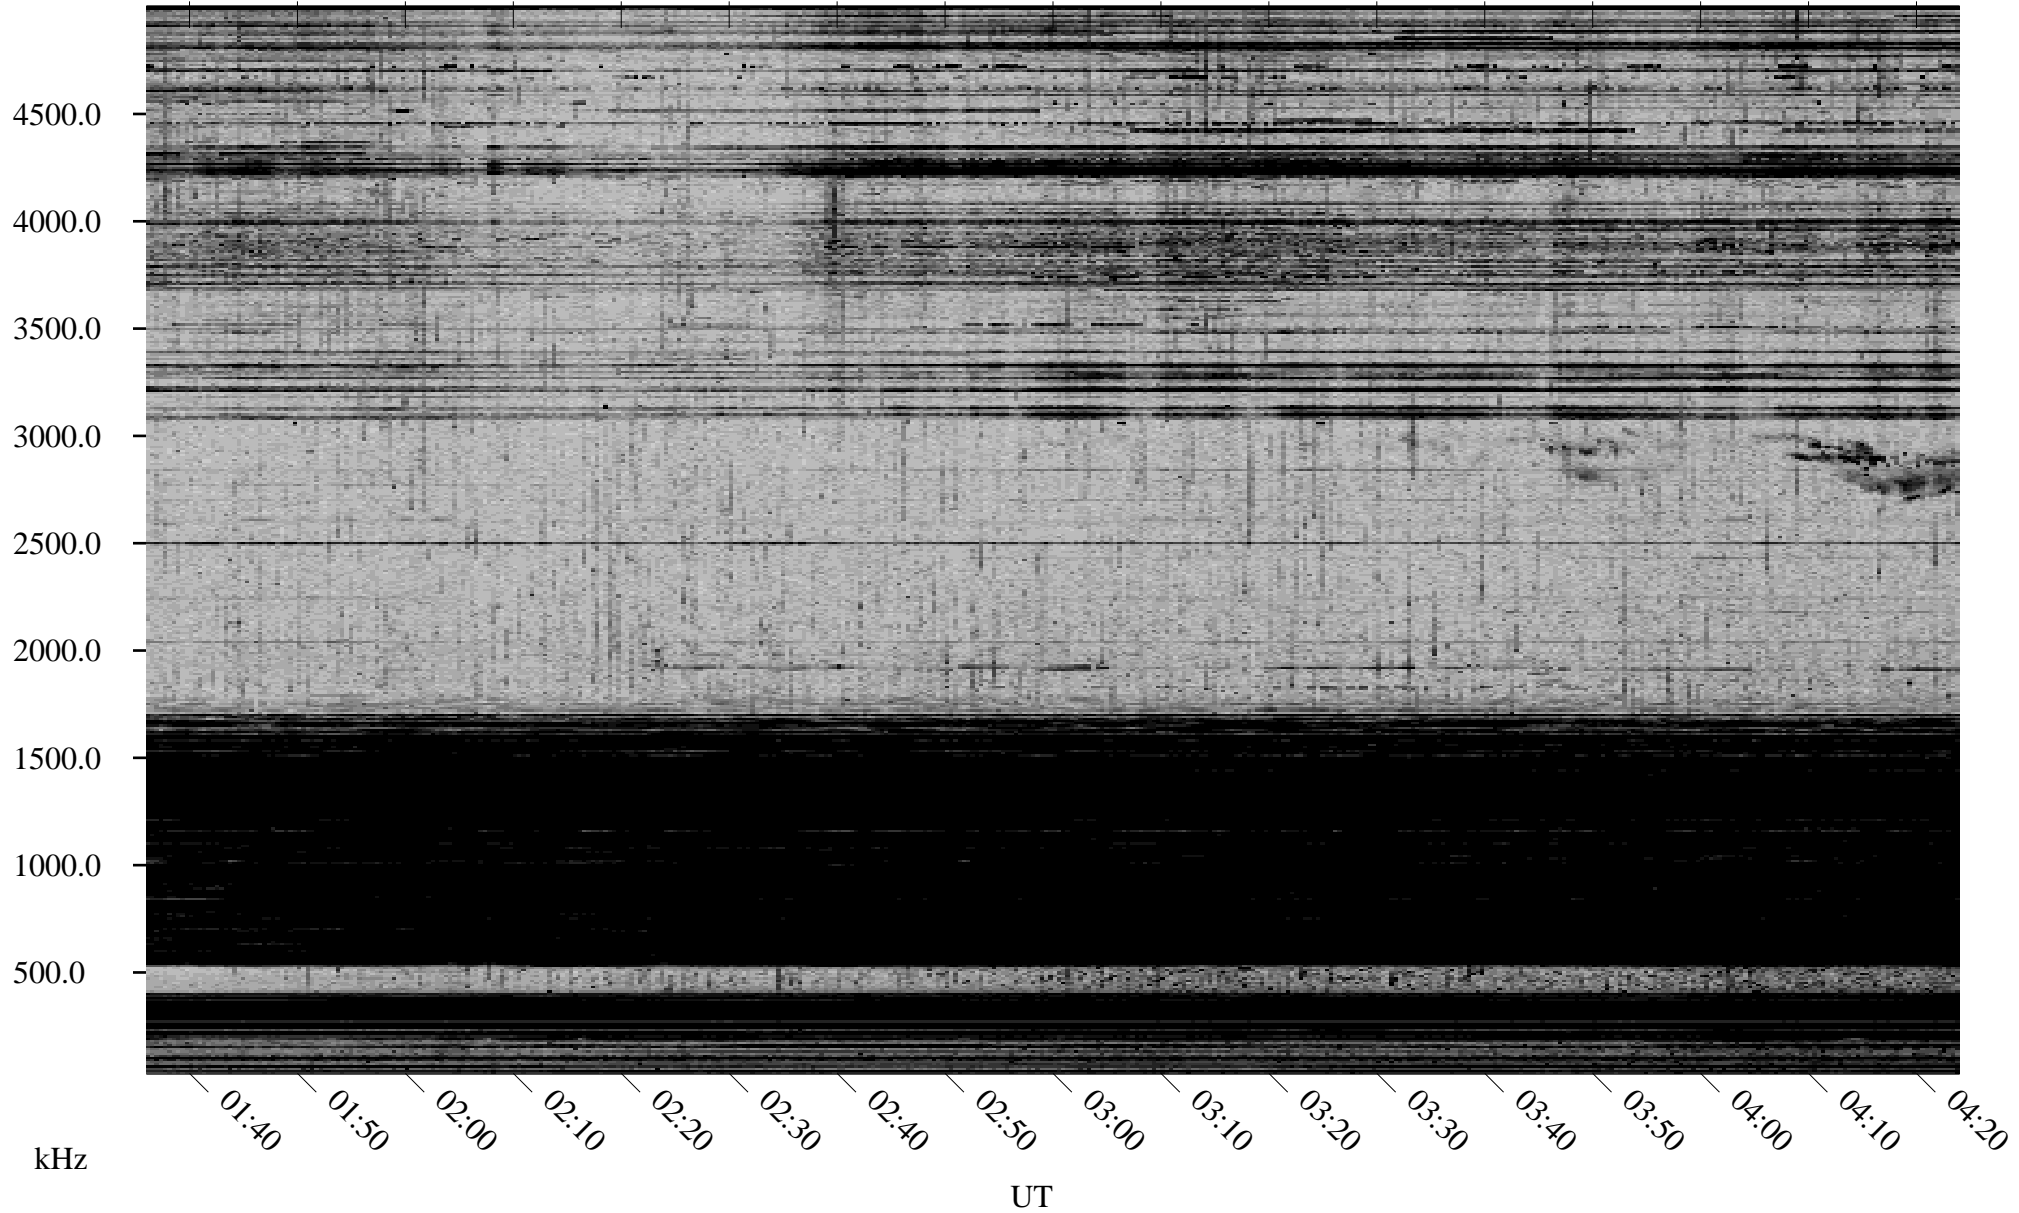

03/19/2001 Churchill, MTB

Linear Scale Black = 161 White = 15

ch01078l.r01m max_12

Page 1

03/19/2001 Churchill, MTB

Linear Scale Black = 161 White = 15

ch01078l.r01m max_12

Page 2

03/20/2001 Churchill, MTB

Linear Scale Black = 161 White = 15

ch01078l.r01m max_12

Page 3

03/20/2001 Churchill, MTB

Linear Scale Black = 161 White = 15

ch01078l.r01m max_12

Page 4

03/20/2001 Churchill, MTB

Linear Scale Black = 161 White = 15

ch01078l.r01m max_12

Page 5

03/20/2001 Churchill, MTB

Linear Scale Black = 161 White = 15

ch01078l.r01m max_12

Page 6

03/20/2001 Churchill, MTB

Linear Scale Black = 161 White = 15

ch01078l.r01m max_12

Page 7

03/20/2001 Churchill, MTB

Linear Scale Black = 161 White = 15

ch01078l.r01m max_12

Page 8