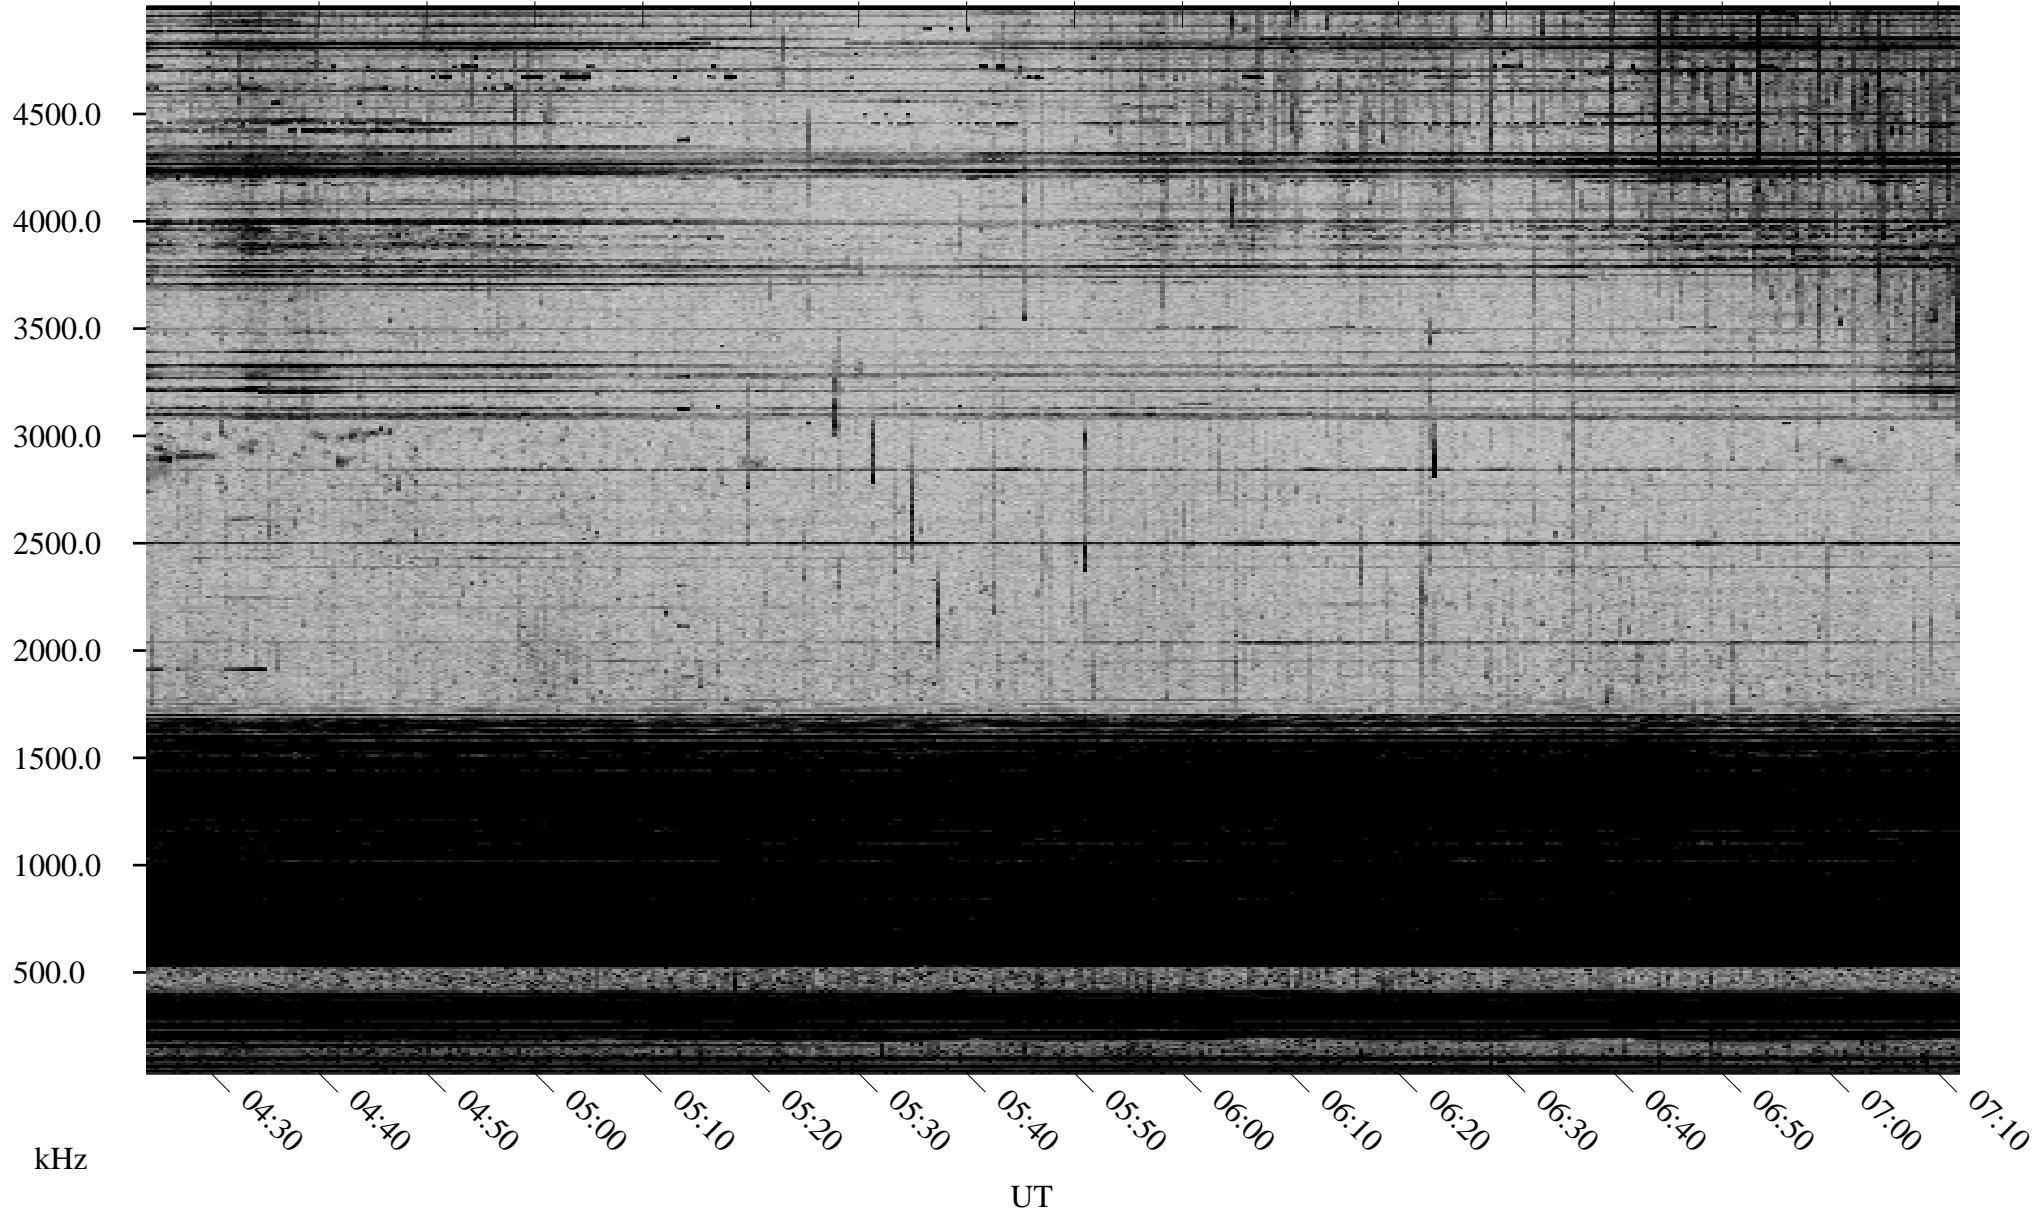

03/19/2001 Churchill, MTB

Linear Scale Black = 161 White = 15

ch01078l.r01m max_12

Page 1

03/19/2001 Churchill, MTB

Linear Scale Black = 161 White = 15

ch01078l.r01m max_12

Page 2

03/20/2001 Churchill, MTB

Linear Scale Black = 161 White = 15

ch01078l.r01m max_12

Page 3

03/20/2001 Churchill, MTB

Linear Scale Black = 161 White = 15

ch01078l.r01m max_12

Page 4

03/20/2001 Churchill, MTB

Linear Scale Black = 161 White = 15

ch01078l.r01m max_12

Page 5

03/20/2001 Churchill, MTB

Linear Scale Black = 161 White = 15

ch01078l.r01m max_12

Page 6

03/20/2001 Churchill, MTB

Linear Scale Black = 161 White = 15

ch01078l.r01m max_12

Page 7

03/20/2001 Churchill, MTB

Linear Scale Black = 161 White = 15

ch01078l.r01m max_12

Page 8