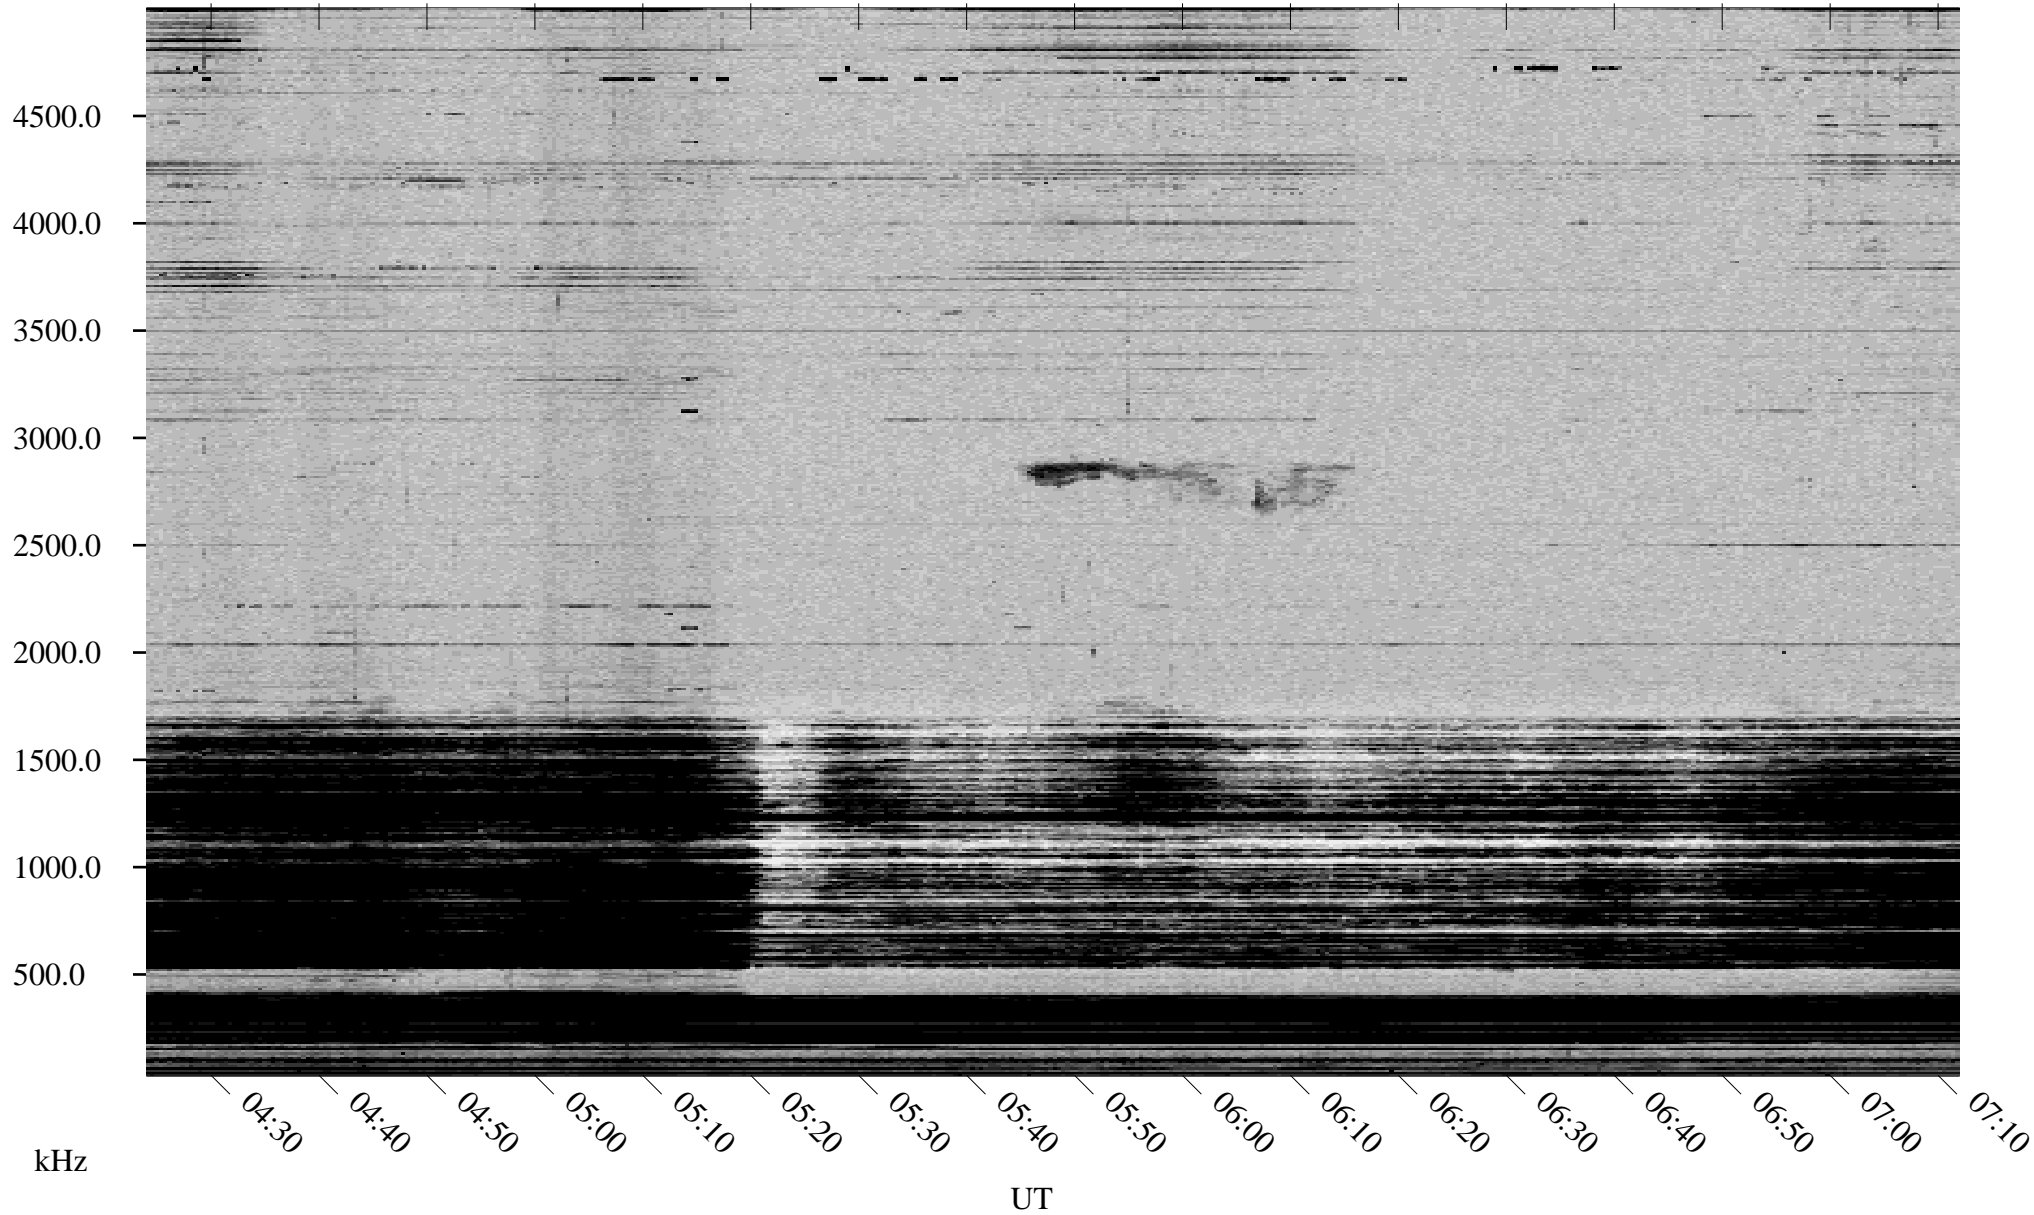

03/20/2001 Churchill, MTB

Linear Scale Black = 161 White = 15

ch01079l.r00m max_12

Page 1

03/20/2001 Churchill, MTB

Linear Scale Black = 161 White = 15

ch01079l.r00m max_12

Page 2

03/21/2001 Churchill, MTB

Linear Scale Black = 161 White = 15

ch01079l.r00m max_12

Page 3

03/21/2001 Churchill, MTB

Linear Scale Black = 161 White = 15

ch01079l.r00m max_12

Page 4

03/21/2001 Churchill, MTB

Linear Scale Black = 161 White = 15

ch01079l.r00m max_12

Page 5

03/21/2001 Churchill, MTB

Linear Scale Black = 161 White = 15

ch01079l.r00m max_12

Page 6

03/21/2001 Churchill, MTB

Linear Scale Black = 161 White = 15

ch01079l.r00m max_12

Page 7

03/21/2001 Churchill, MTB

Linear Scale Black = 161 White = 15

ch01079l.r00m max_12