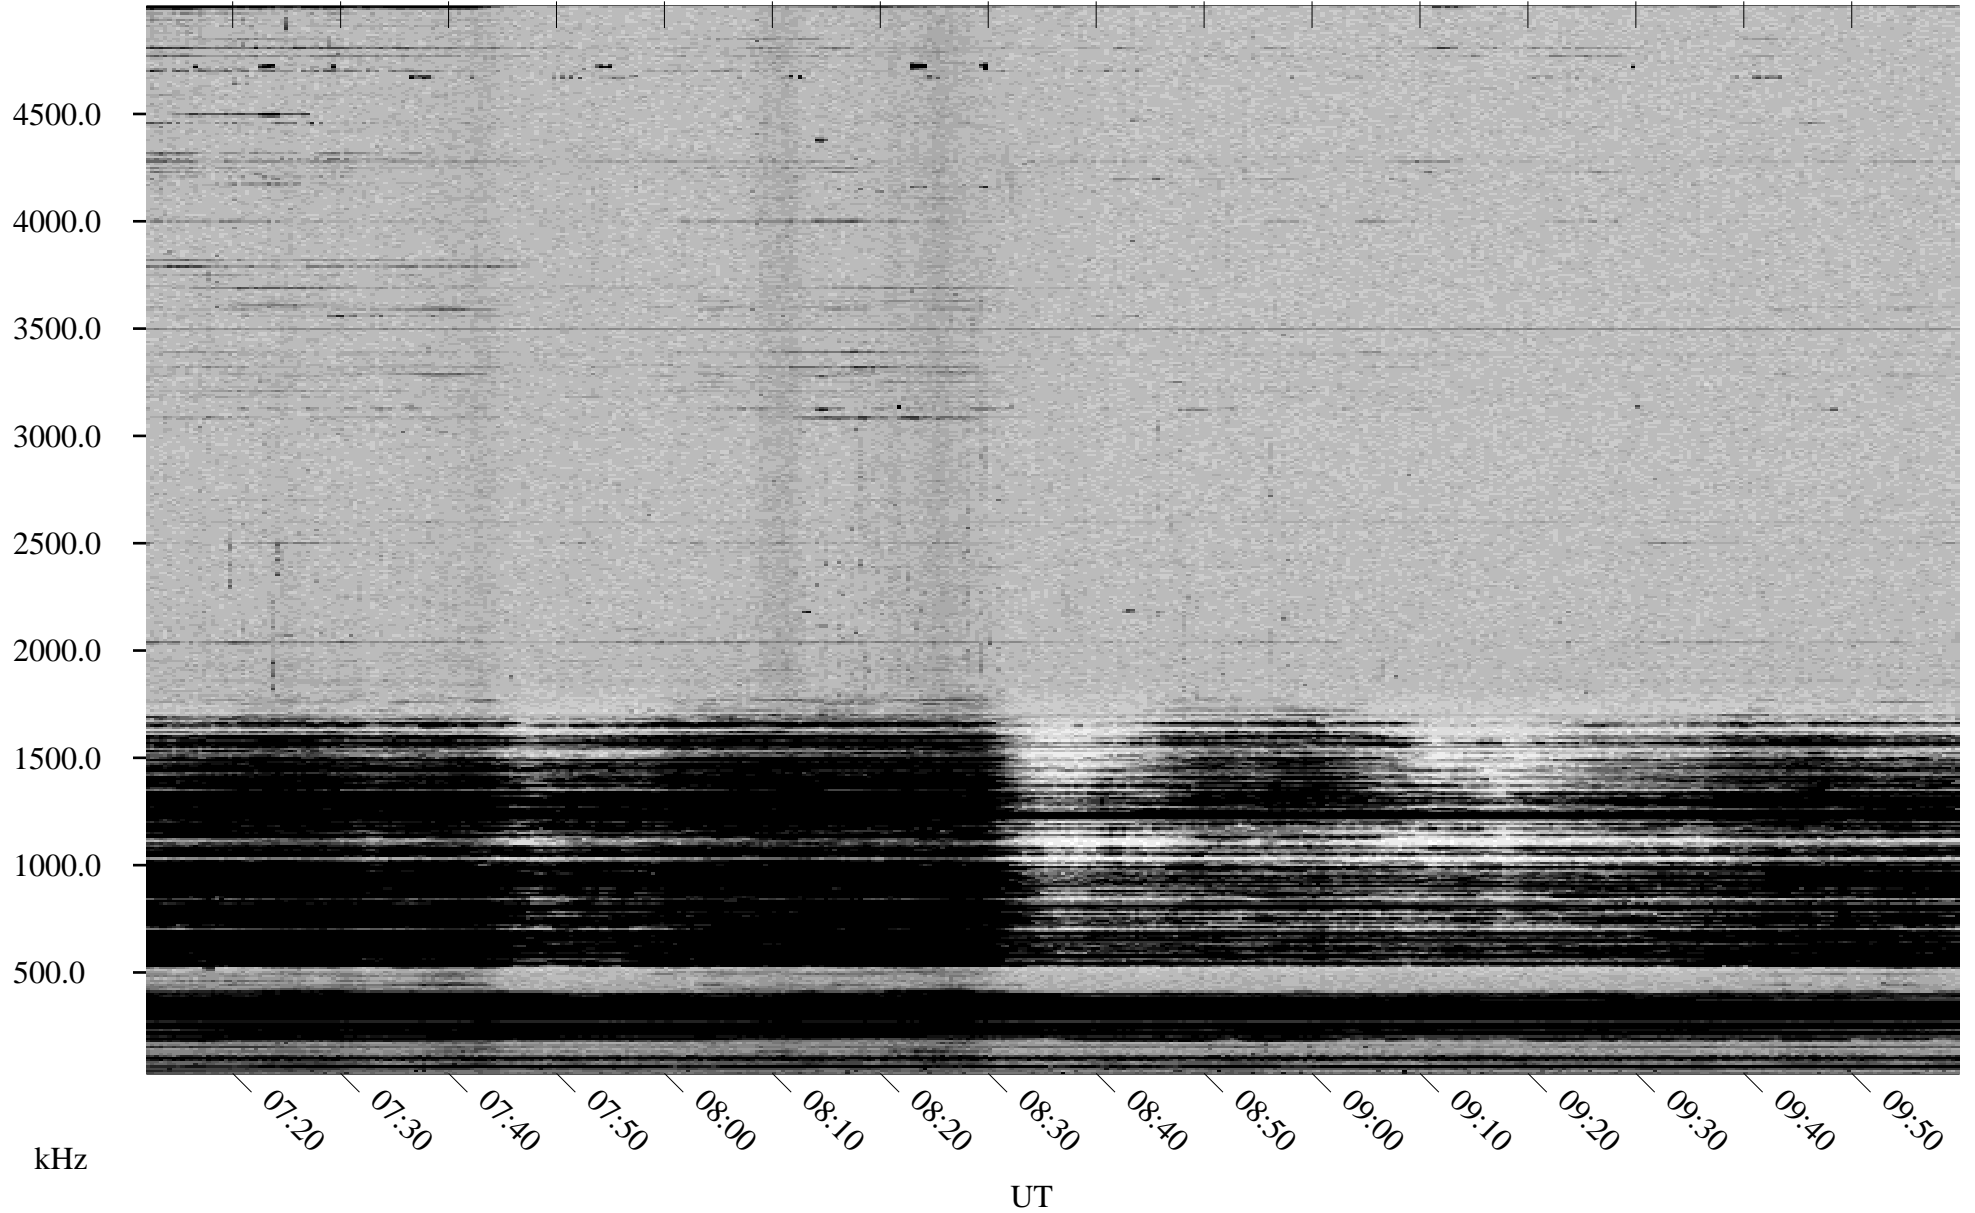

03/20/2001 Churchill, MTB

Linear Scale Black = 161 White = 15

ch01079l.r00m max_12

Page 1

03/20/2001 Churchill, MTB

Linear Scale Black = 161 White = 15

ch01079l.r00m max_12

Page 2

03/21/2001 Churchill, MTB

Linear Scale Black = 161 White = 15

ch01079l.r00m max_12

Page 3

03/21/2001 Churchill, MTB

Linear Scale Black = 161 White = 15

ch01079l.r00m max_12

Page 4

03/21/2001 Churchill, MTB

Linear Scale Black = 161 White = 15

ch01079l.r00m max_12

Page 5

03/21/2001 Churchill, MTB

Linear Scale Black = 161 White = 15

ch01079l.r00m max_12

Page 6

03/21/2001 Churchill, MTB

Linear Scale Black = 161 White = 15

ch01079l.r00m max_12

Page 7

03/21/2001 Churchill, MTB

Linear Scale Black = 161 White = 15

ch01079l.r00m max_12