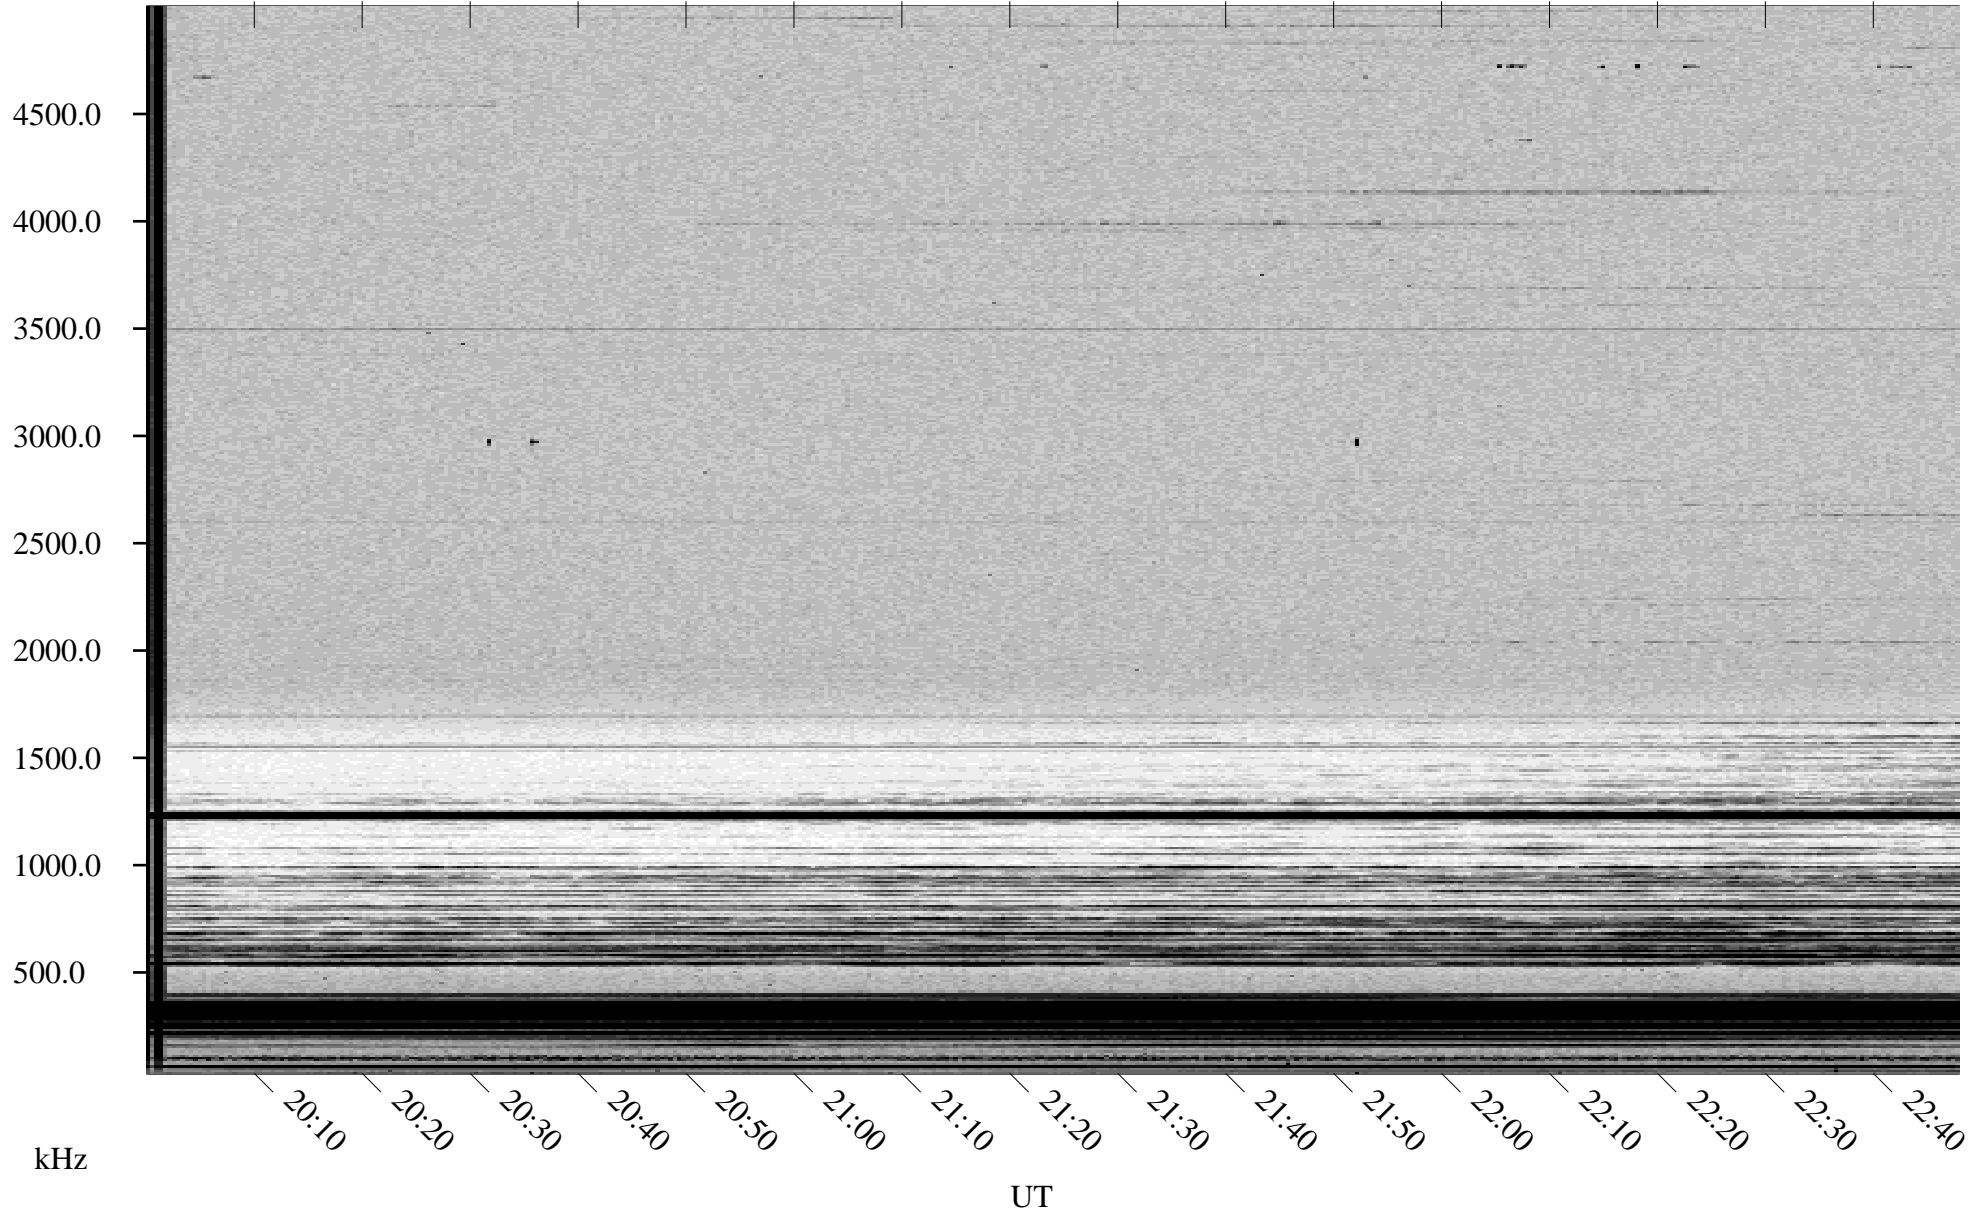

03/20/2001 Churchill, MTB

Linear Scale Black = 161 White = 15

ch01079l.r00m max_12

Page 1

03/20/2001 Churchill, MTB

Linear Scale Black = 161 White = 15

ch01079l.r00m max_12

Page 2

03/21/2001 Churchill, MTB

Linear Scale Black = 161 White = 15

ch01079l.r00m max_12

Page 3

03/21/2001 Churchill, MTB

Linear Scale Black = 161 White = 15

ch01079l.r00m max_12

Page 4

03/21/2001 Churchill, MTB

Linear Scale Black = 161 White = 15

ch01079l.r00m max_12

Page 5

03/21/2001 Churchill, MTB

Linear Scale Black = 161 White = 15

ch01079l.r00m max_12

Page 6

03/21/2001 Churchill, MTB

Linear Scale Black = 161 White = 15

ch01079l.r00m max_12

Page 7

03/21/2001 Churchill, MTB

Linear Scale Black = 161 White = 15

ch01079l.r00m max_12