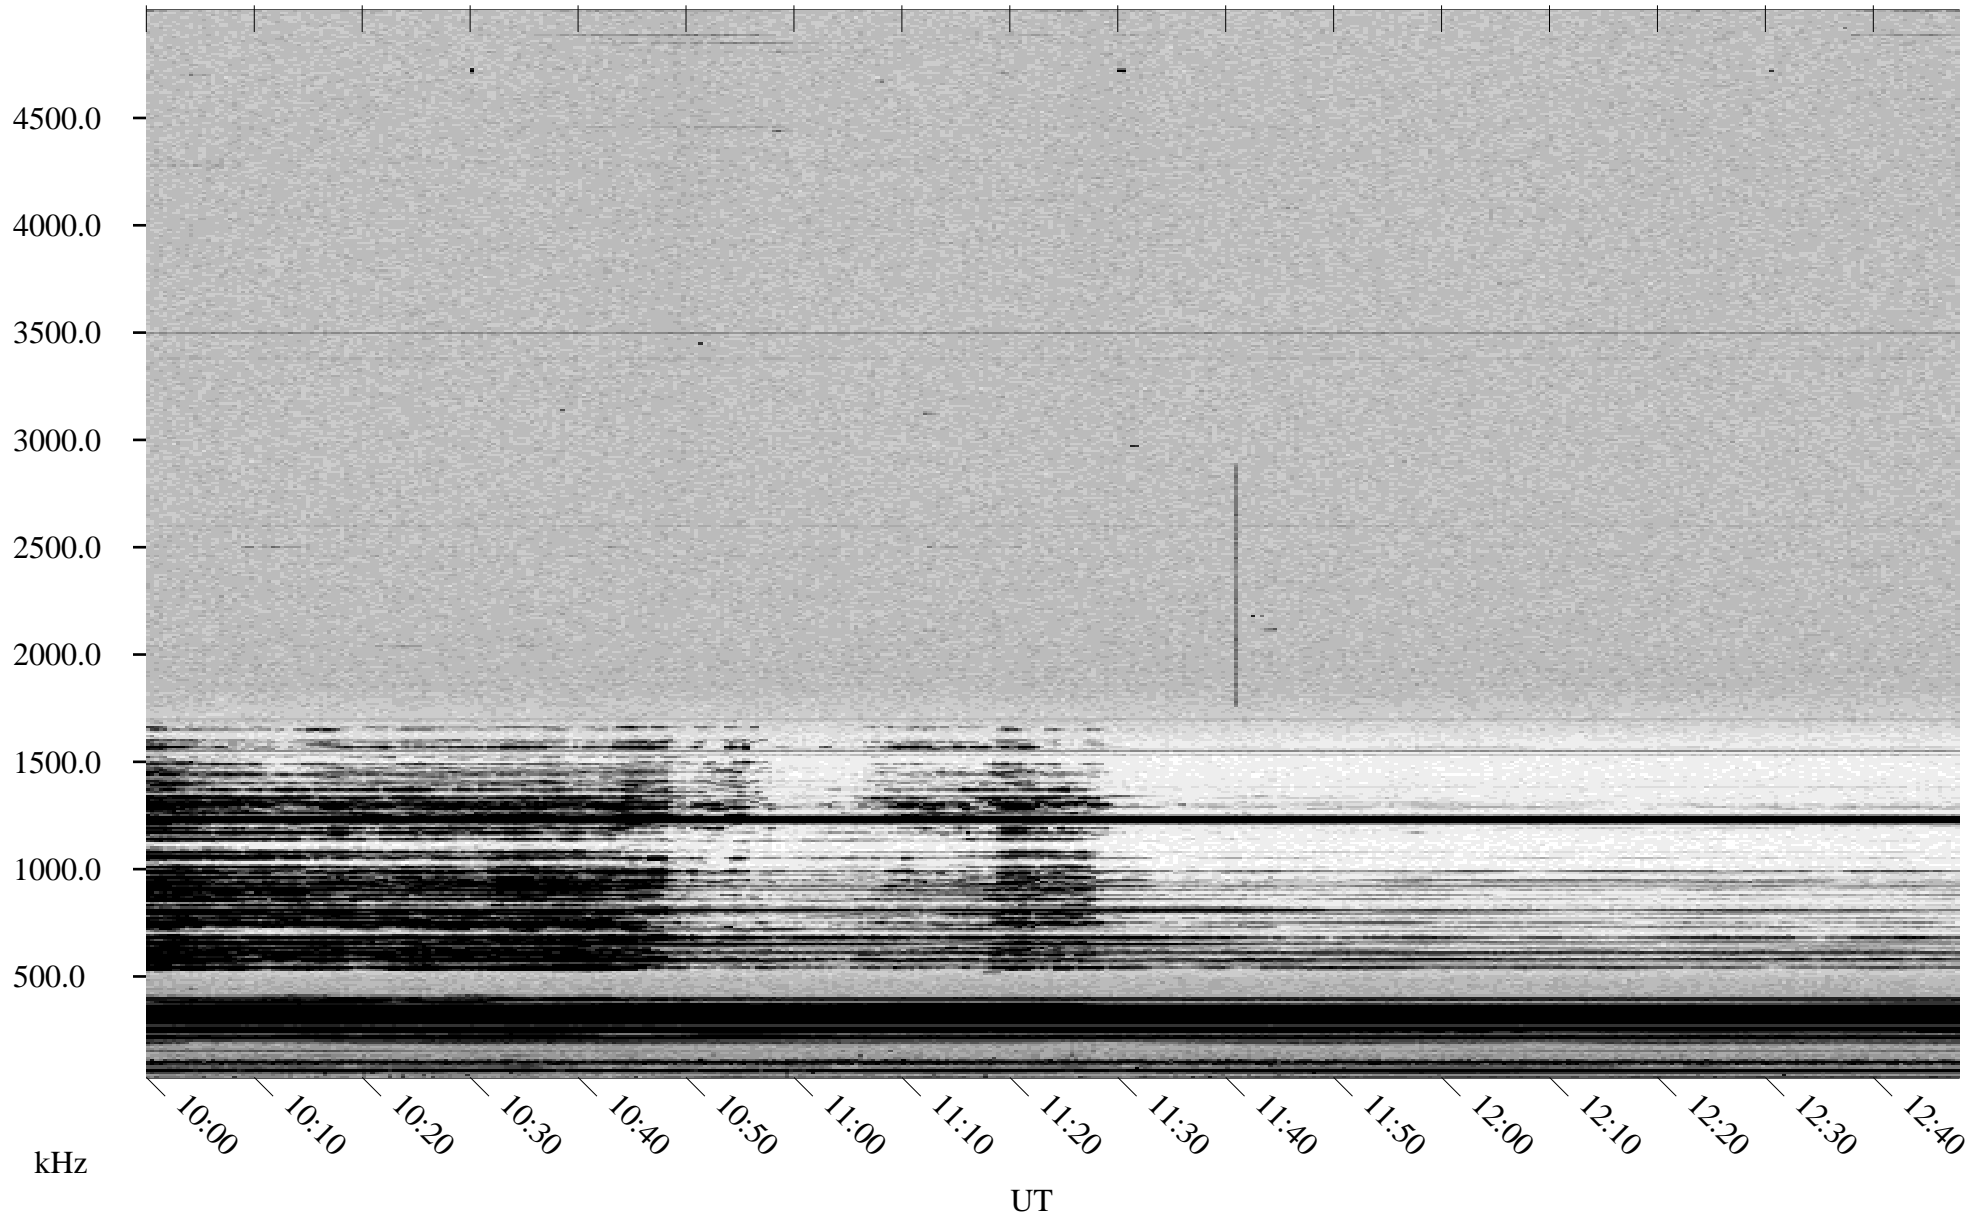

03/20/2001 Churchill, MTB

Linear Scale Black = 161 White = 15

ch01079l.r00m max_12

Page 1

03/20/2001 Churchill, MTB

Linear Scale Black = 161 White = 15

ch01079l.r00m max_12

Page 2

03/21/2001 Churchill, MTB

Linear Scale Black = 161 White = 15

ch01079l.r00m max_12

Page 3

03/21/2001 Churchill, MTB

Linear Scale Black = 161 White = 15

ch01079l.r00m max_12

Page 4

03/21/2001 Churchill, MTB

Linear Scale Black = 161 White = 15

ch01079l.r00m max_12

Page 5

03/21/2001 Churchill, MTB

Linear Scale Black = 161 White = 15

ch01079l.r00m max_12

Page 6

03/21/2001 Churchill, MTB

Linear Scale Black = 161 White = 15

ch01079l.r00m max_12

Page 7

03/21/2001 Churchill, MTB

Linear Scale Black = 161 White = 15

ch01079l.r00m max_12