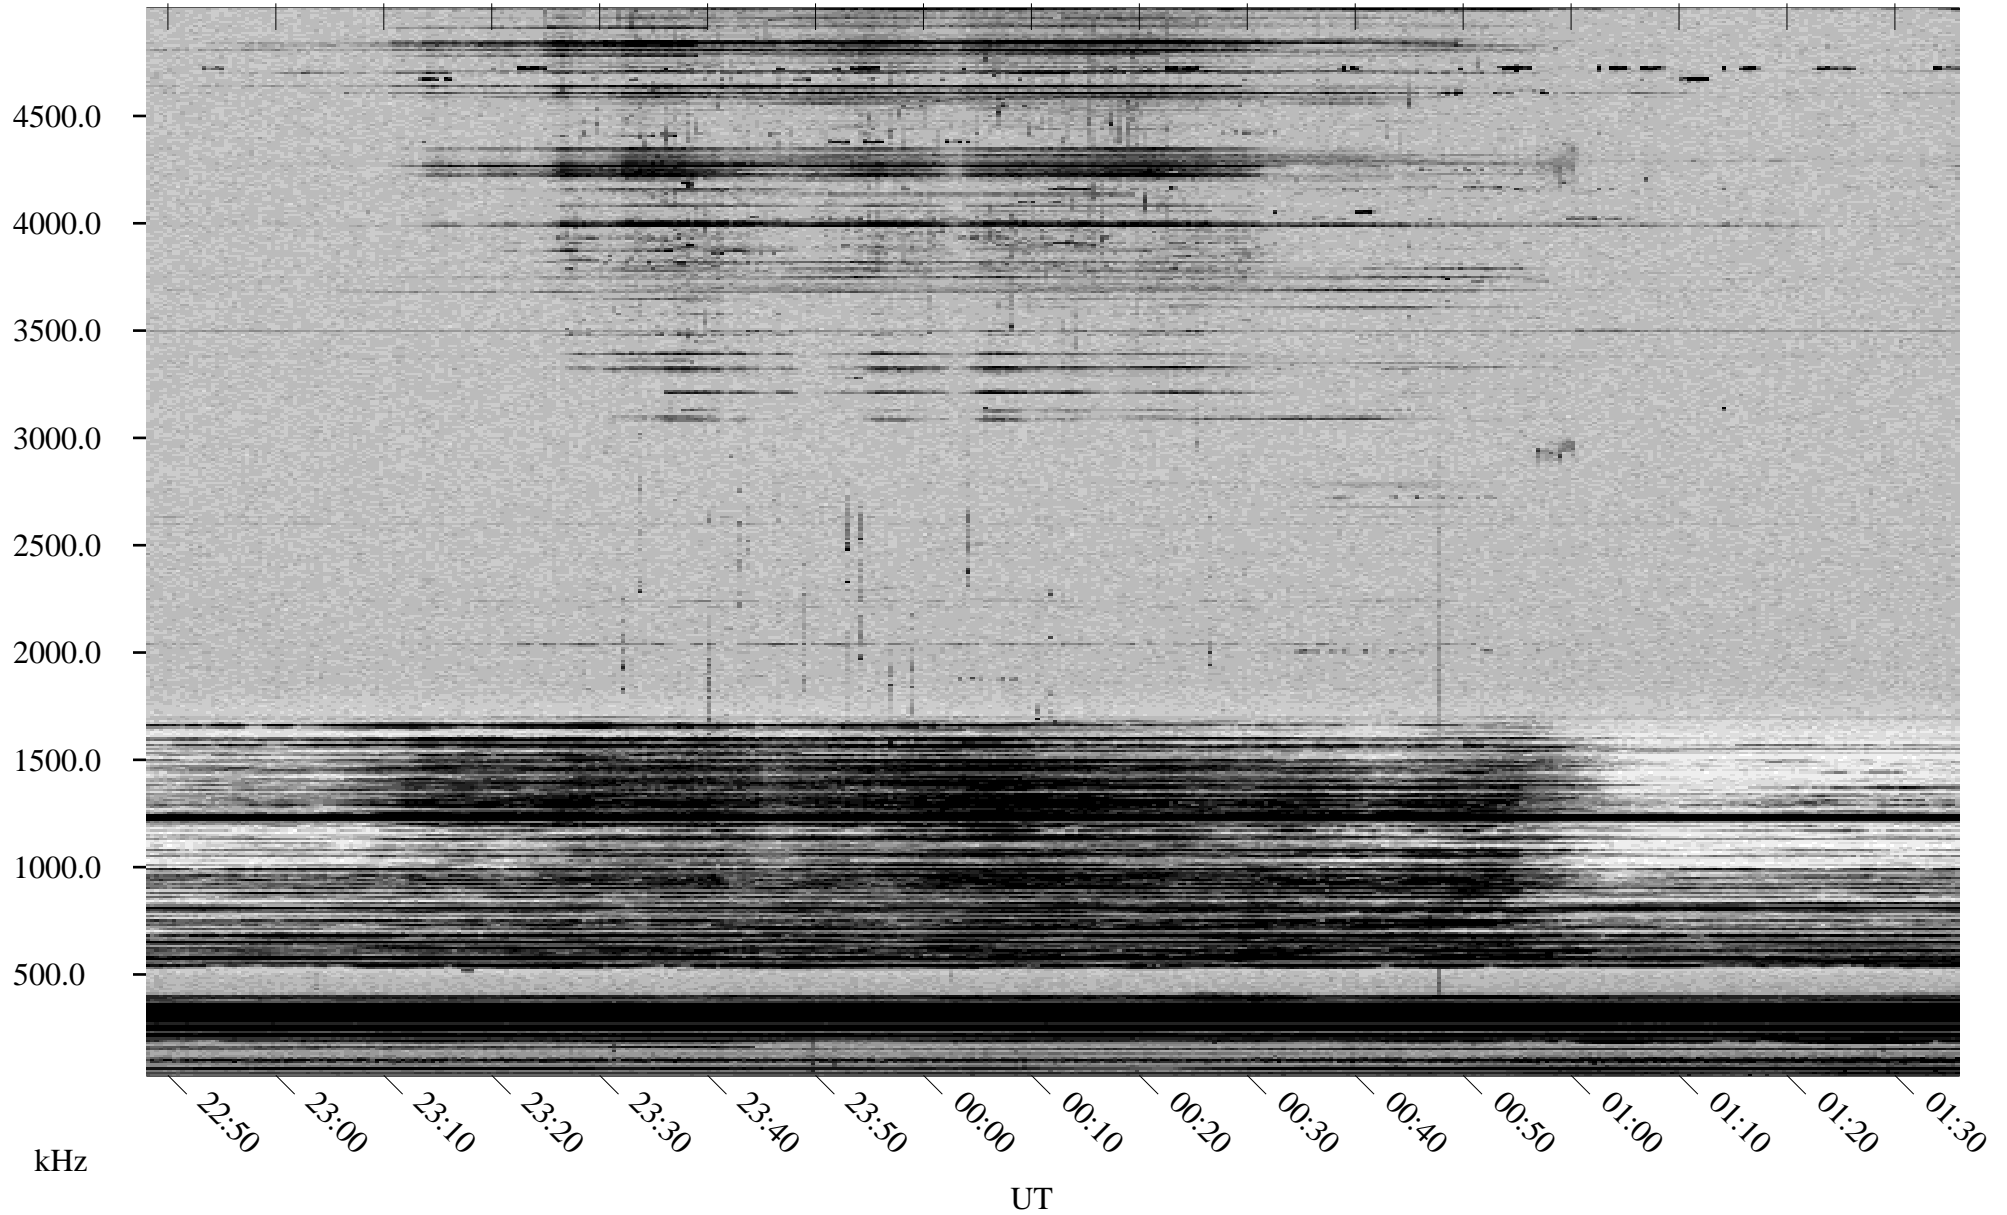

03/20/2001 Churchill, MTB

Linear Scale Black = 161 White = 15

ch01079l.r00m max_12

Page 1

03/20/2001 Churchill, MTB

Linear Scale Black = 161 White = 15

ch01079l.r00m max_12

Page 2

03/21/2001 Churchill, MTB

Linear Scale Black = 161 White = 15

ch01079l.r00m max_12

Page 3

03/21/2001 Churchill, MTB

Linear Scale Black = 161 White = 15

ch01079l.r00m max_12

Page 4

03/21/2001 Churchill, MTB

Linear Scale Black = 161 White = 15

ch01079l.r00m max_12

Page 5

03/21/2001 Churchill, MTB

Linear Scale Black = 161 White = 15

ch01079l.r00m max_12

Page 6

03/21/2001 Churchill, MTB

Linear Scale Black = 161 White = 15

ch01079l.r00m max_12

Page 7

03/21/2001 Churchill, MTB

Linear Scale Black = 161 White = 15

ch01079l.r00m max_12