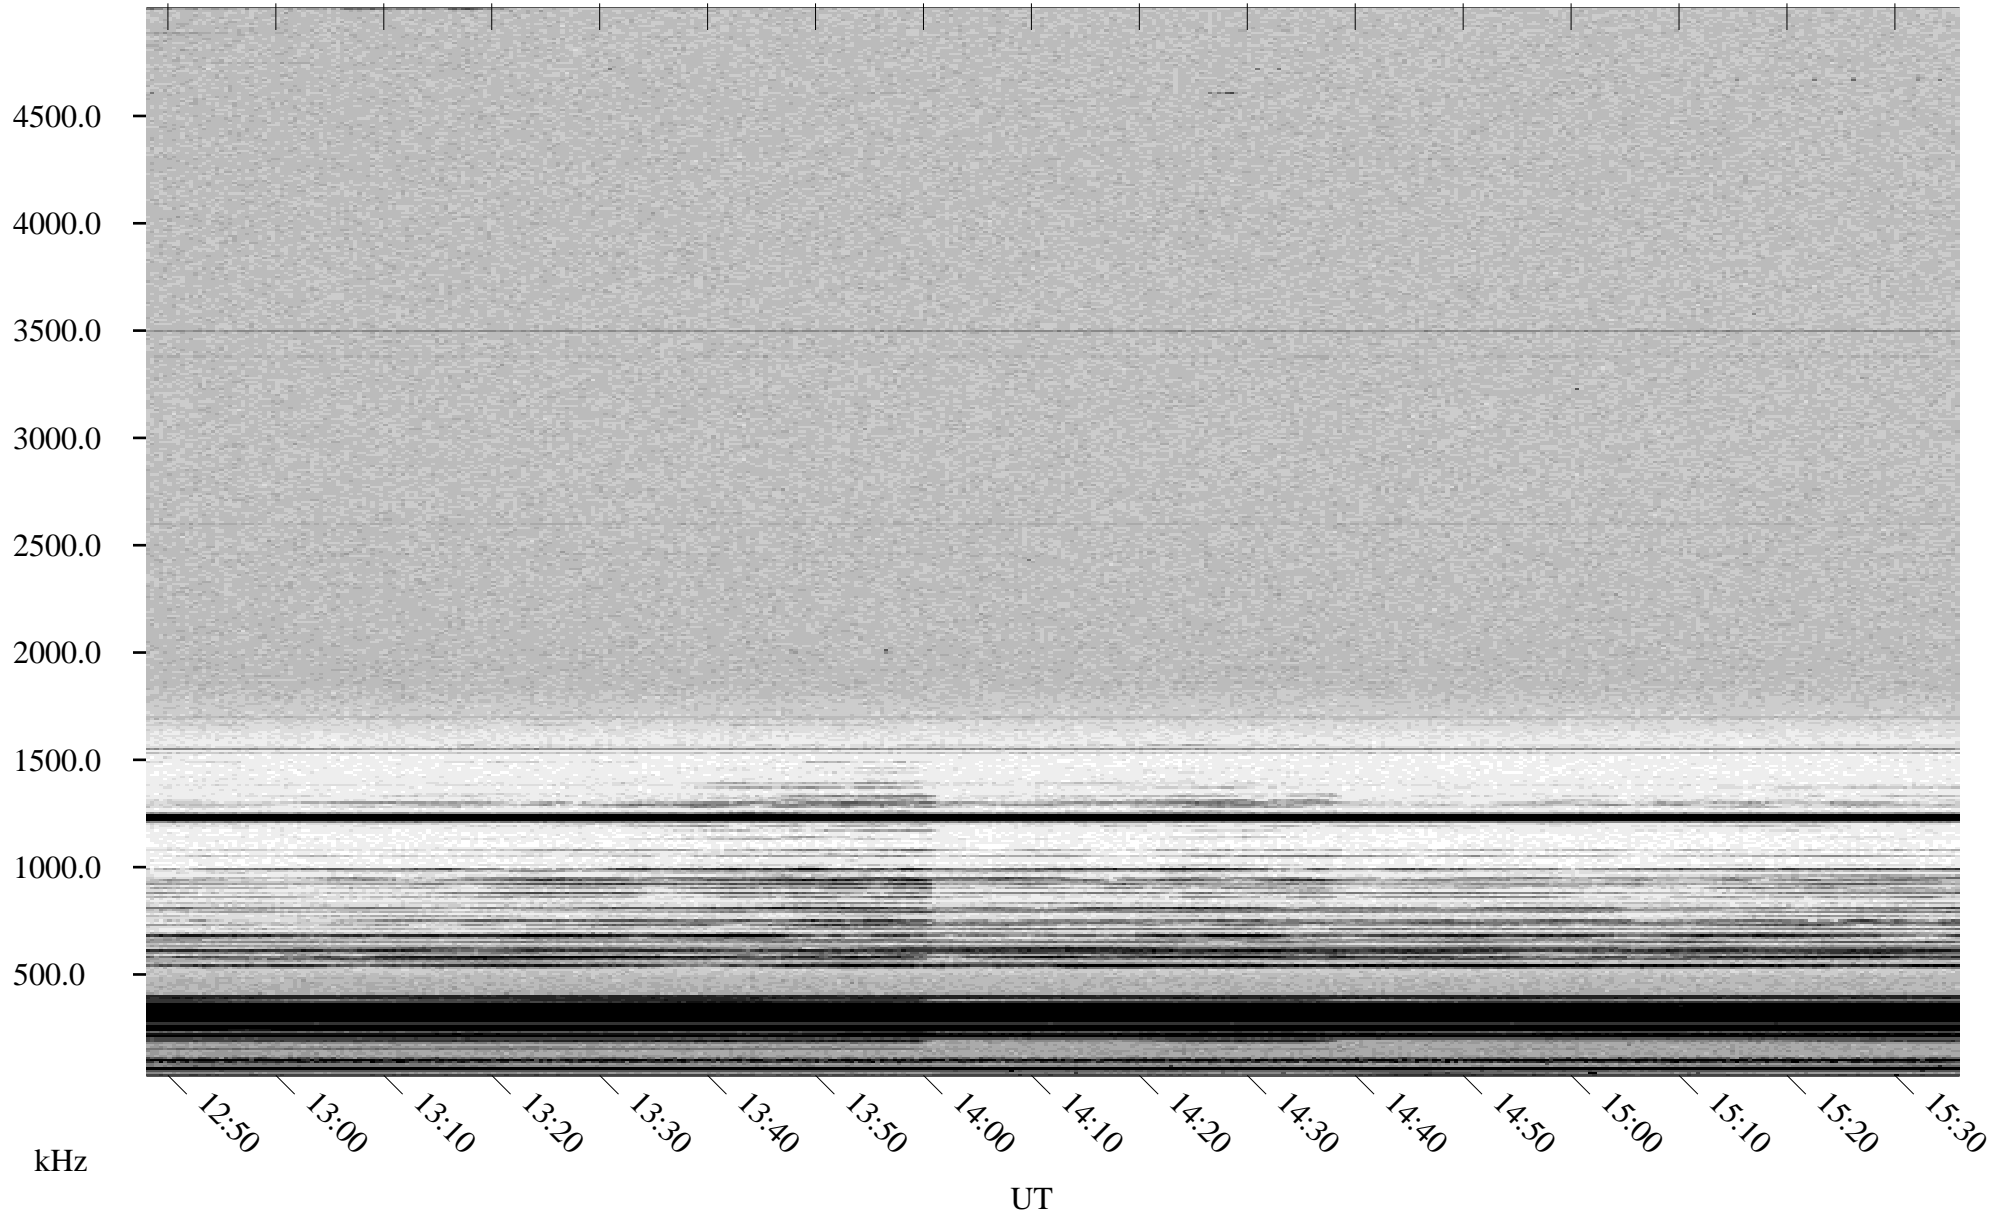

03/20/2001 Churchill, MTB

Linear Scale Black = 161 White = 15

ch01079l.r00m max_12

Page 1

03/20/2001 Churchill, MTB

Linear Scale Black = 161 White = 15

ch01079l.r00m max_12

Page 2

03/21/2001 Churchill, MTB

Linear Scale Black = 161 White = 15

ch01079l.r00m max_12

Page 3

03/21/2001 Churchill, MTB

Linear Scale Black = 161 White = 15

ch01079l.r00m max_12

Page 4

03/21/2001 Churchill, MTB

Linear Scale Black = 161 White = 15

ch01079l.r00m max_12

Page 5

03/21/2001 Churchill, MTB

Linear Scale Black = 161 White = 15

ch01079l.r00m max_12

Page 6

03/21/2001 Churchill, MTB

Linear Scale Black = 161 White = 15

ch01079l.r00m max_12

Page 7

03/21/2001 Churchill, MTB

Linear Scale Black = 161 White = 15

ch01079l.r00m max_12