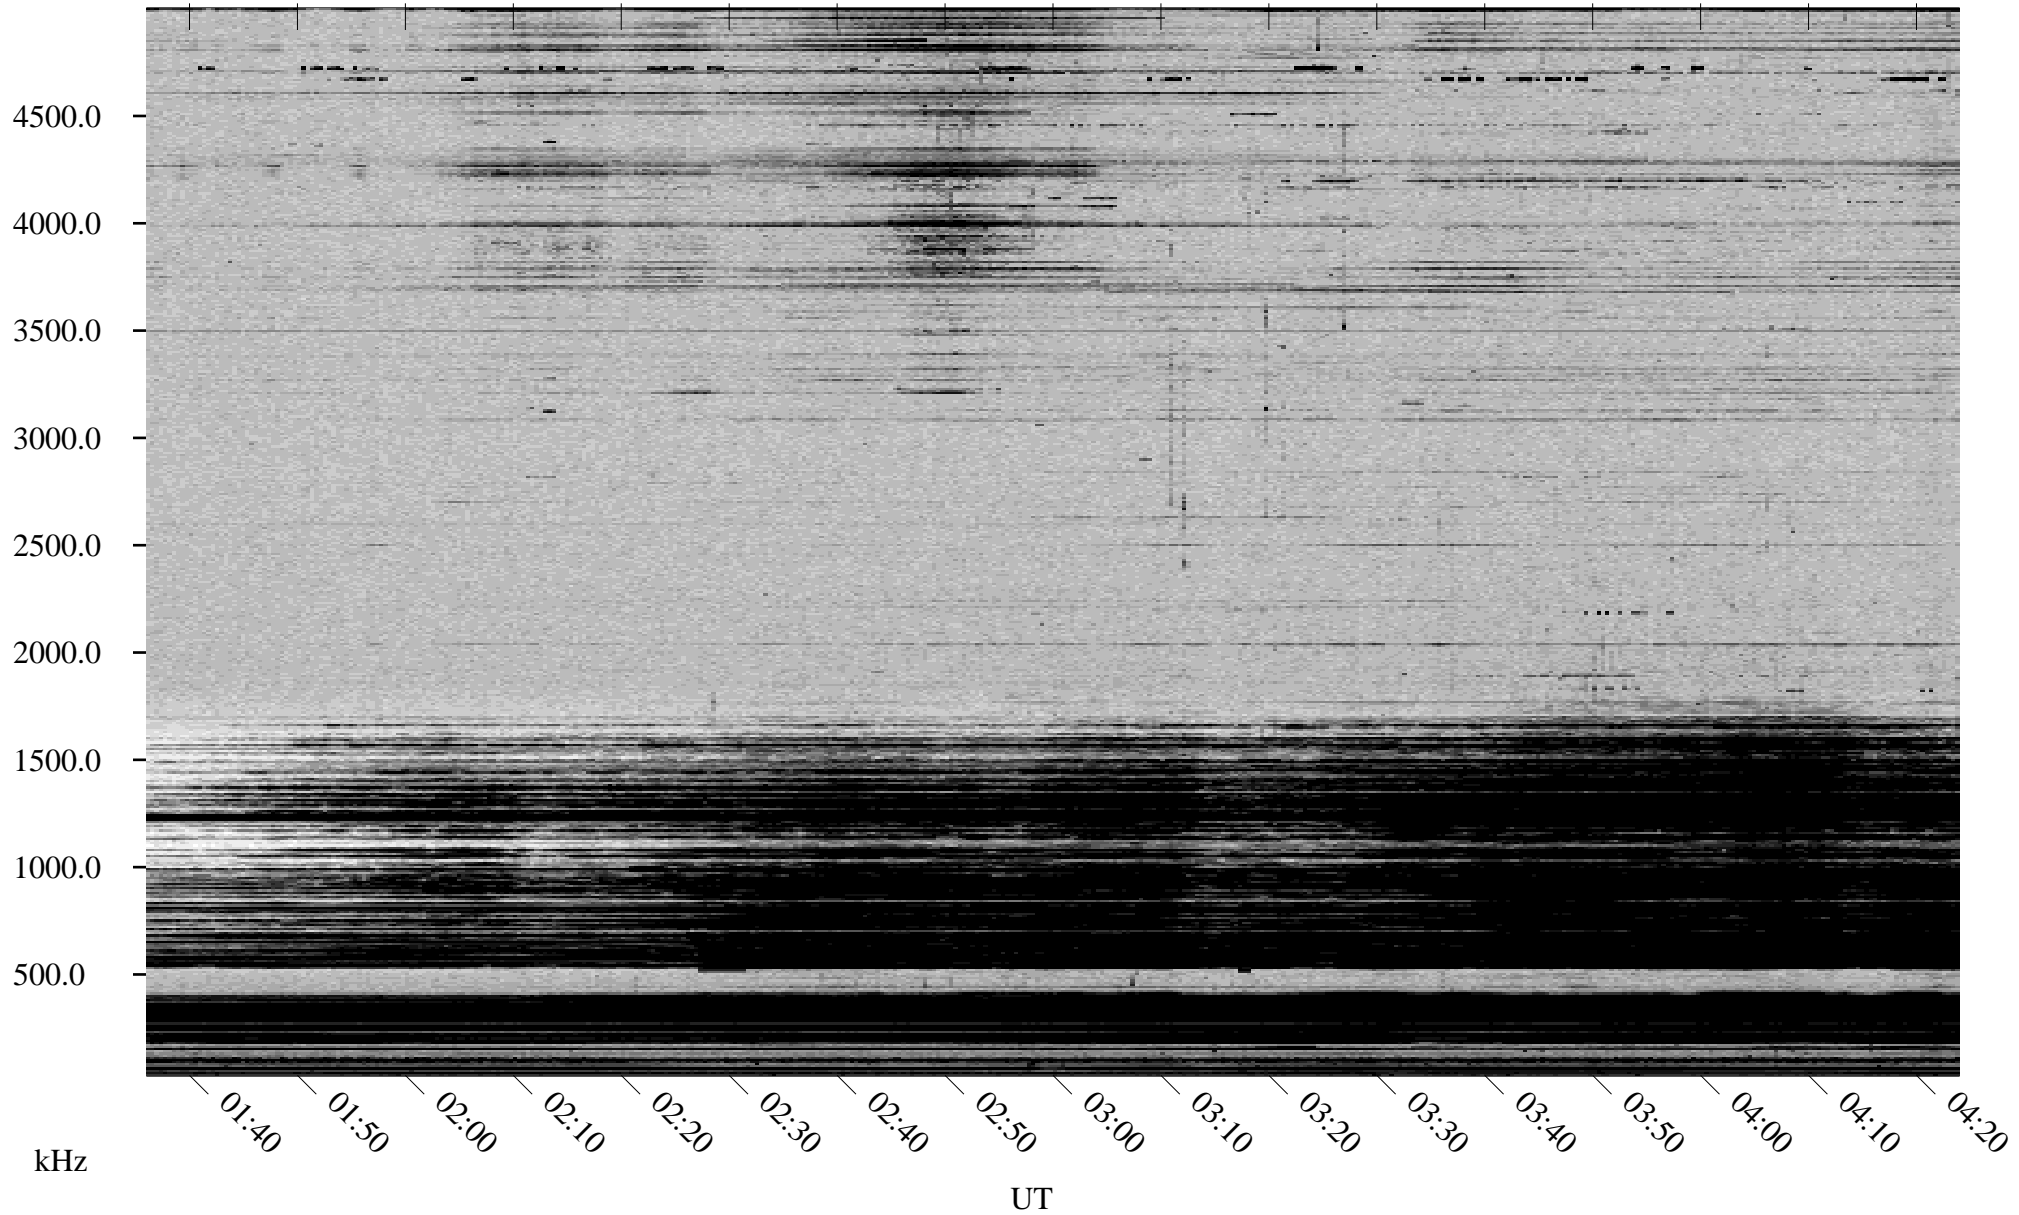

03/20/2001 Churchill, MTB

Linear Scale Black = 161 White = 15

ch01079l.r00m max_12

Page 1

03/20/2001 Churchill, MTB

Linear Scale Black = 161 White = 15

ch01079l.r00m max_12

Page 2

03/21/2001 Churchill, MTB

Linear Scale Black = 161 White = 15

ch01079l.r00m max_12

Page 3

03/21/2001 Churchill, MTB

Linear Scale Black = 161 White = 15

ch01079l.r00m max_12

Page 4

03/21/2001 Churchill, MTB

Linear Scale Black = 161 White = 15

ch01079l.r00m max_12

Page 5

03/21/2001 Churchill, MTB

Linear Scale Black = 161 White = 15

ch01079l.r00m max_12

Page 6

03/21/2001 Churchill, MTB

Linear Scale Black = 161 White = 15

ch01079l.r00m max_12

Page 7

03/21/2001 Churchill, MTB

Linear Scale Black = 161 White = 15

ch01079l.r00m max_12