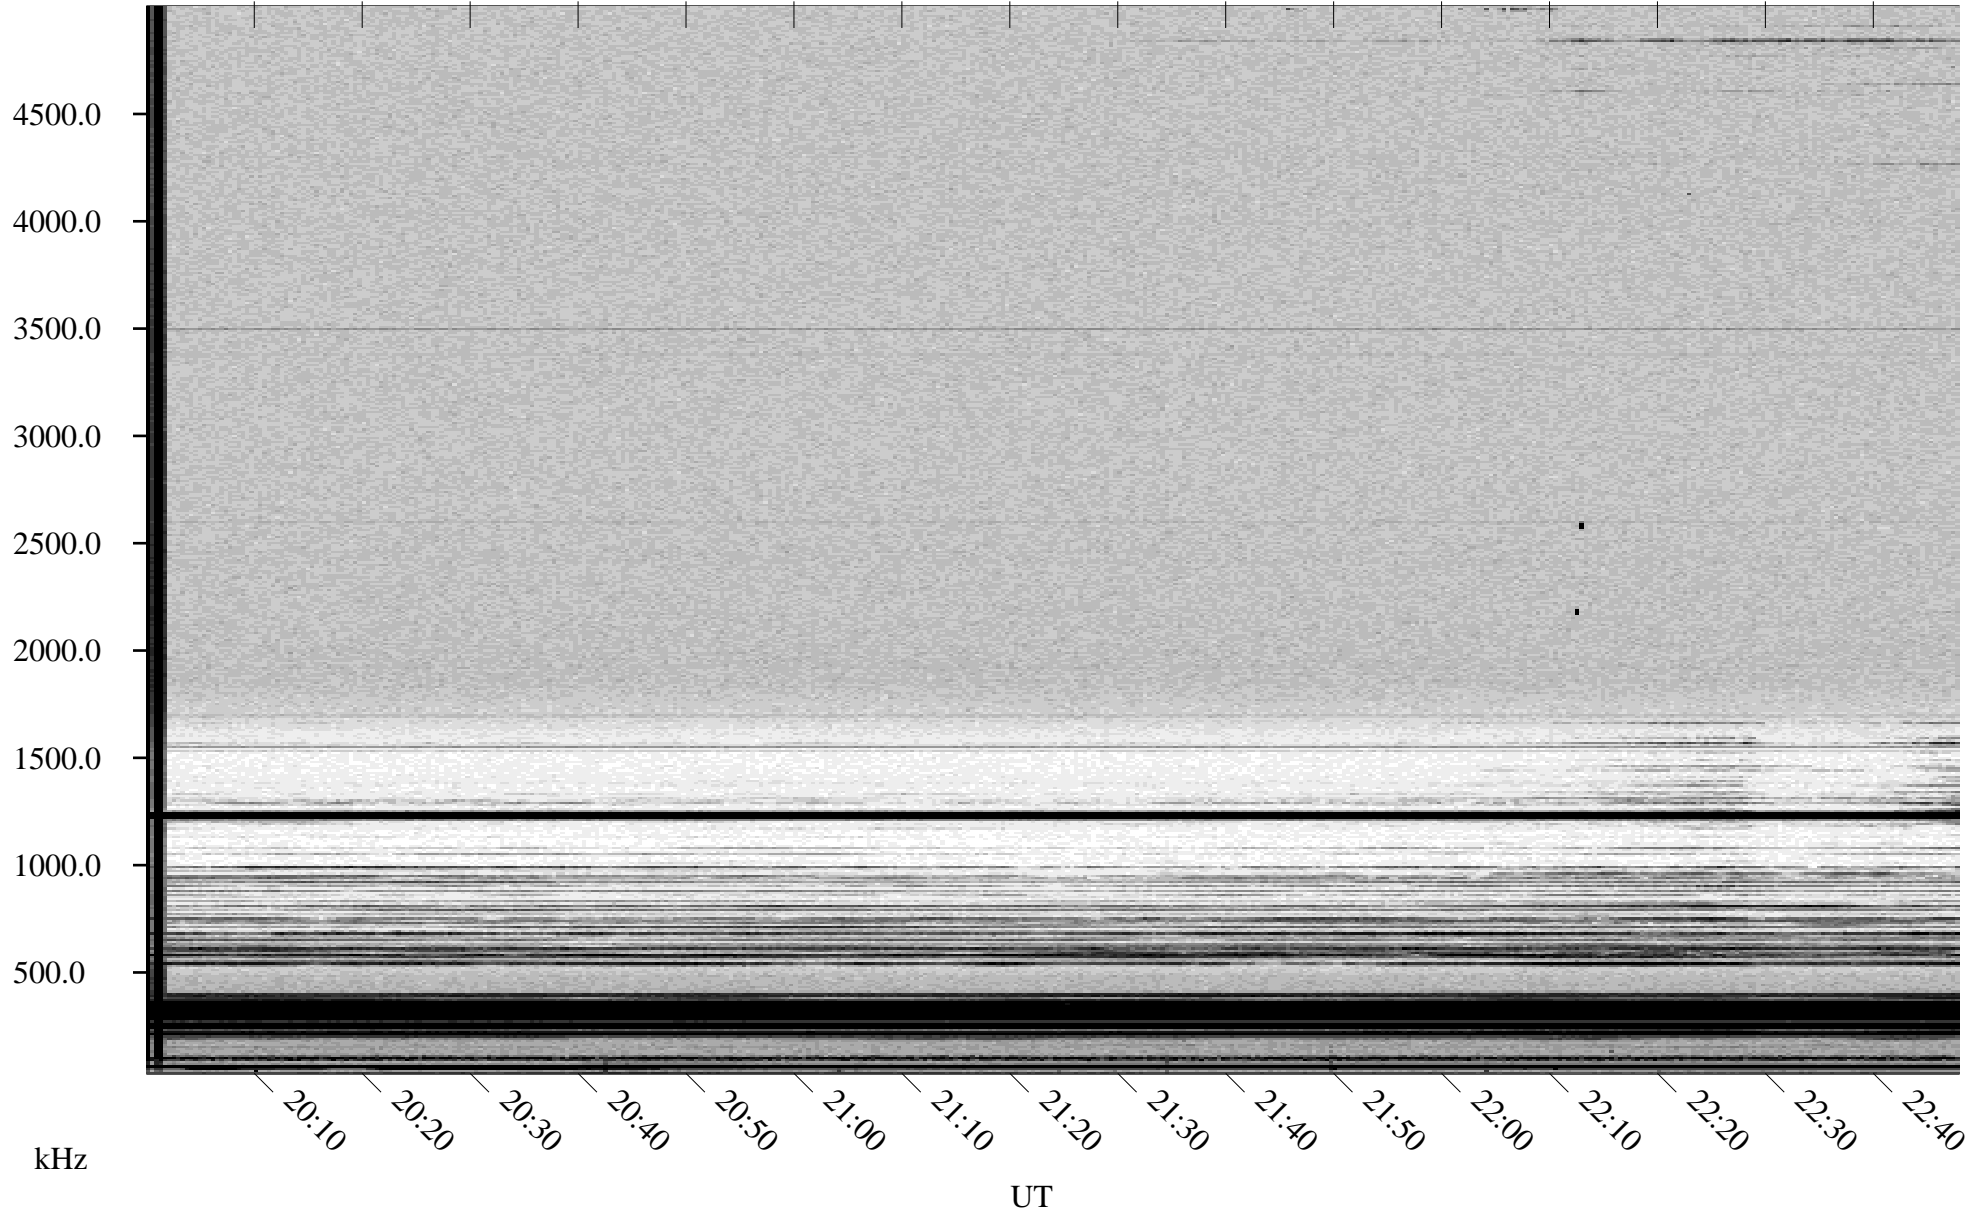

03/21/2001 Churchill, MTB

Linear Scale Black = 161 White = 15

ch01080l.r00m max_12

Page 1

03/21/2001 Churchill, MTB

Linear Scale Black = 161 White = 15

ch01080l.r00m max_12

Page 2

03/22/2001 Churchill, MTB

Linear Scale Black = 161 White = 15

ch01080l.r00m max_12

Page 3

03/22/2001 Churchill, MTB

Linear Scale Black = 161 White = 15

ch01080l.r00m max_12

Page 4

03/22/2001 Churchill, MTB

Linear Scale Black = 161 White = 15

ch01080l.r00m max_12

Page 5

03/22/2001 Churchill, MTB

Linear Scale Black = 161 White = 15

ch01080l.r00m max_12

Page 6

03/22/2001 Churchill, MTB

Linear Scale Black = 161 White = 15

ch01080l.r00m max_12

Page 7

03/22/2001 Churchill, MTB

Linear Scale Black = 161 White = 15

ch01080l.r00m max_12