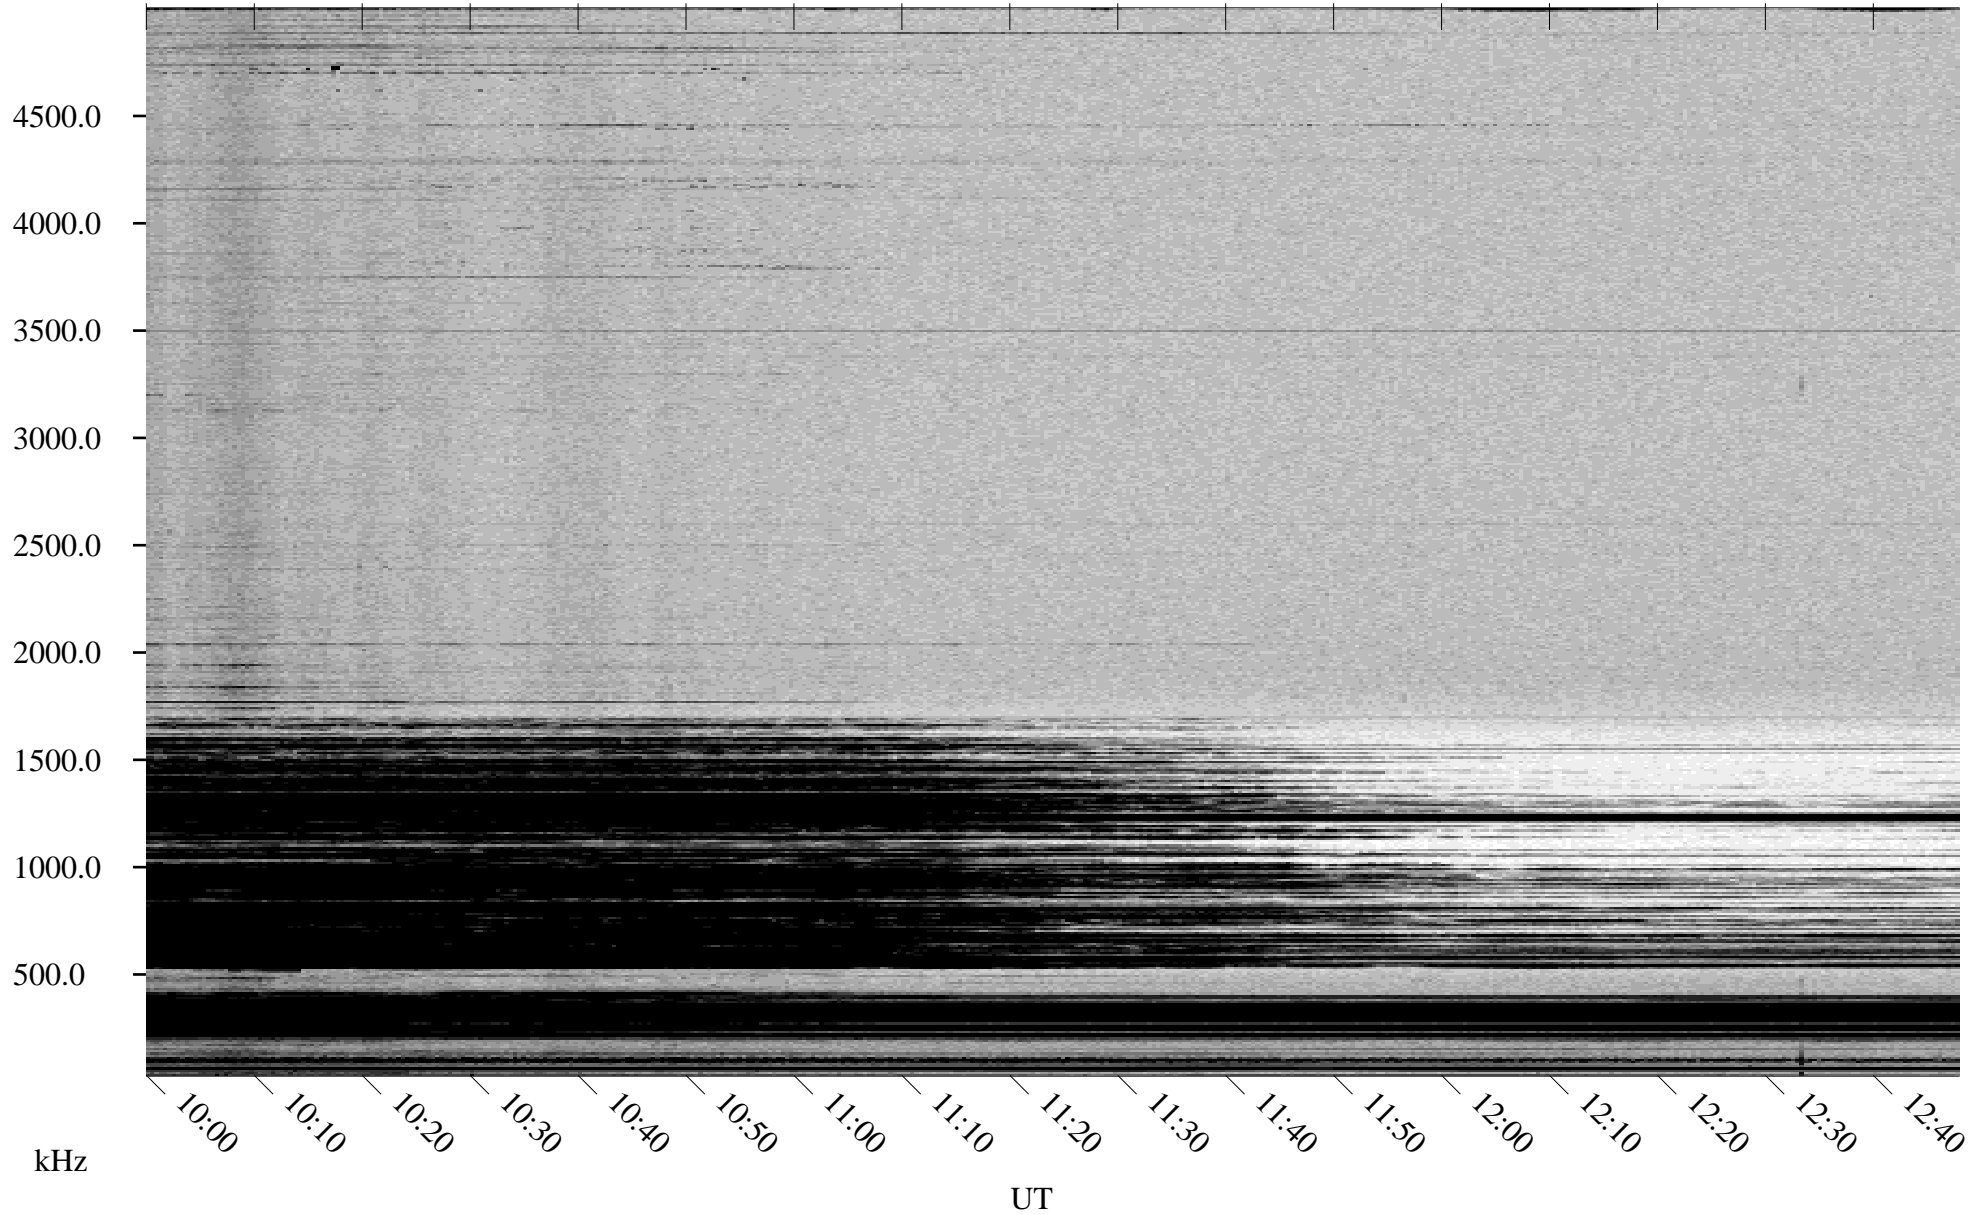

03/21/2001 Churchill, MTB

Linear Scale Black = 161 White = 15

ch01080l.r00m max_12

Page 1

03/21/2001 Churchill, MTB

Linear Scale Black = 161 White = 15

ch01080l.r00m max_12

Page 2

03/22/2001 Churchill, MTB

Linear Scale Black = 161 White = 15

ch01080l.r00m max_12

Page 3

03/22/2001 Churchill, MTB

Linear Scale Black = 161 White = 15

ch01080l.r00m max_12

Page 4

03/22/2001 Churchill, MTB

Linear Scale Black = 161 White = 15

ch01080l.r00m max_12

Page 5

03/22/2001 Churchill, MTB

Linear Scale Black = 161 White = 15

ch01080l.r00m max_12

Page 6

03/22/2001 Churchill, MTB

Linear Scale Black = 161 White = 15

ch01080l.r00m max_12

Page 7

03/22/2001 Churchill, MTB

Linear Scale Black = 161 White = 15

ch01080l.r00m max_12