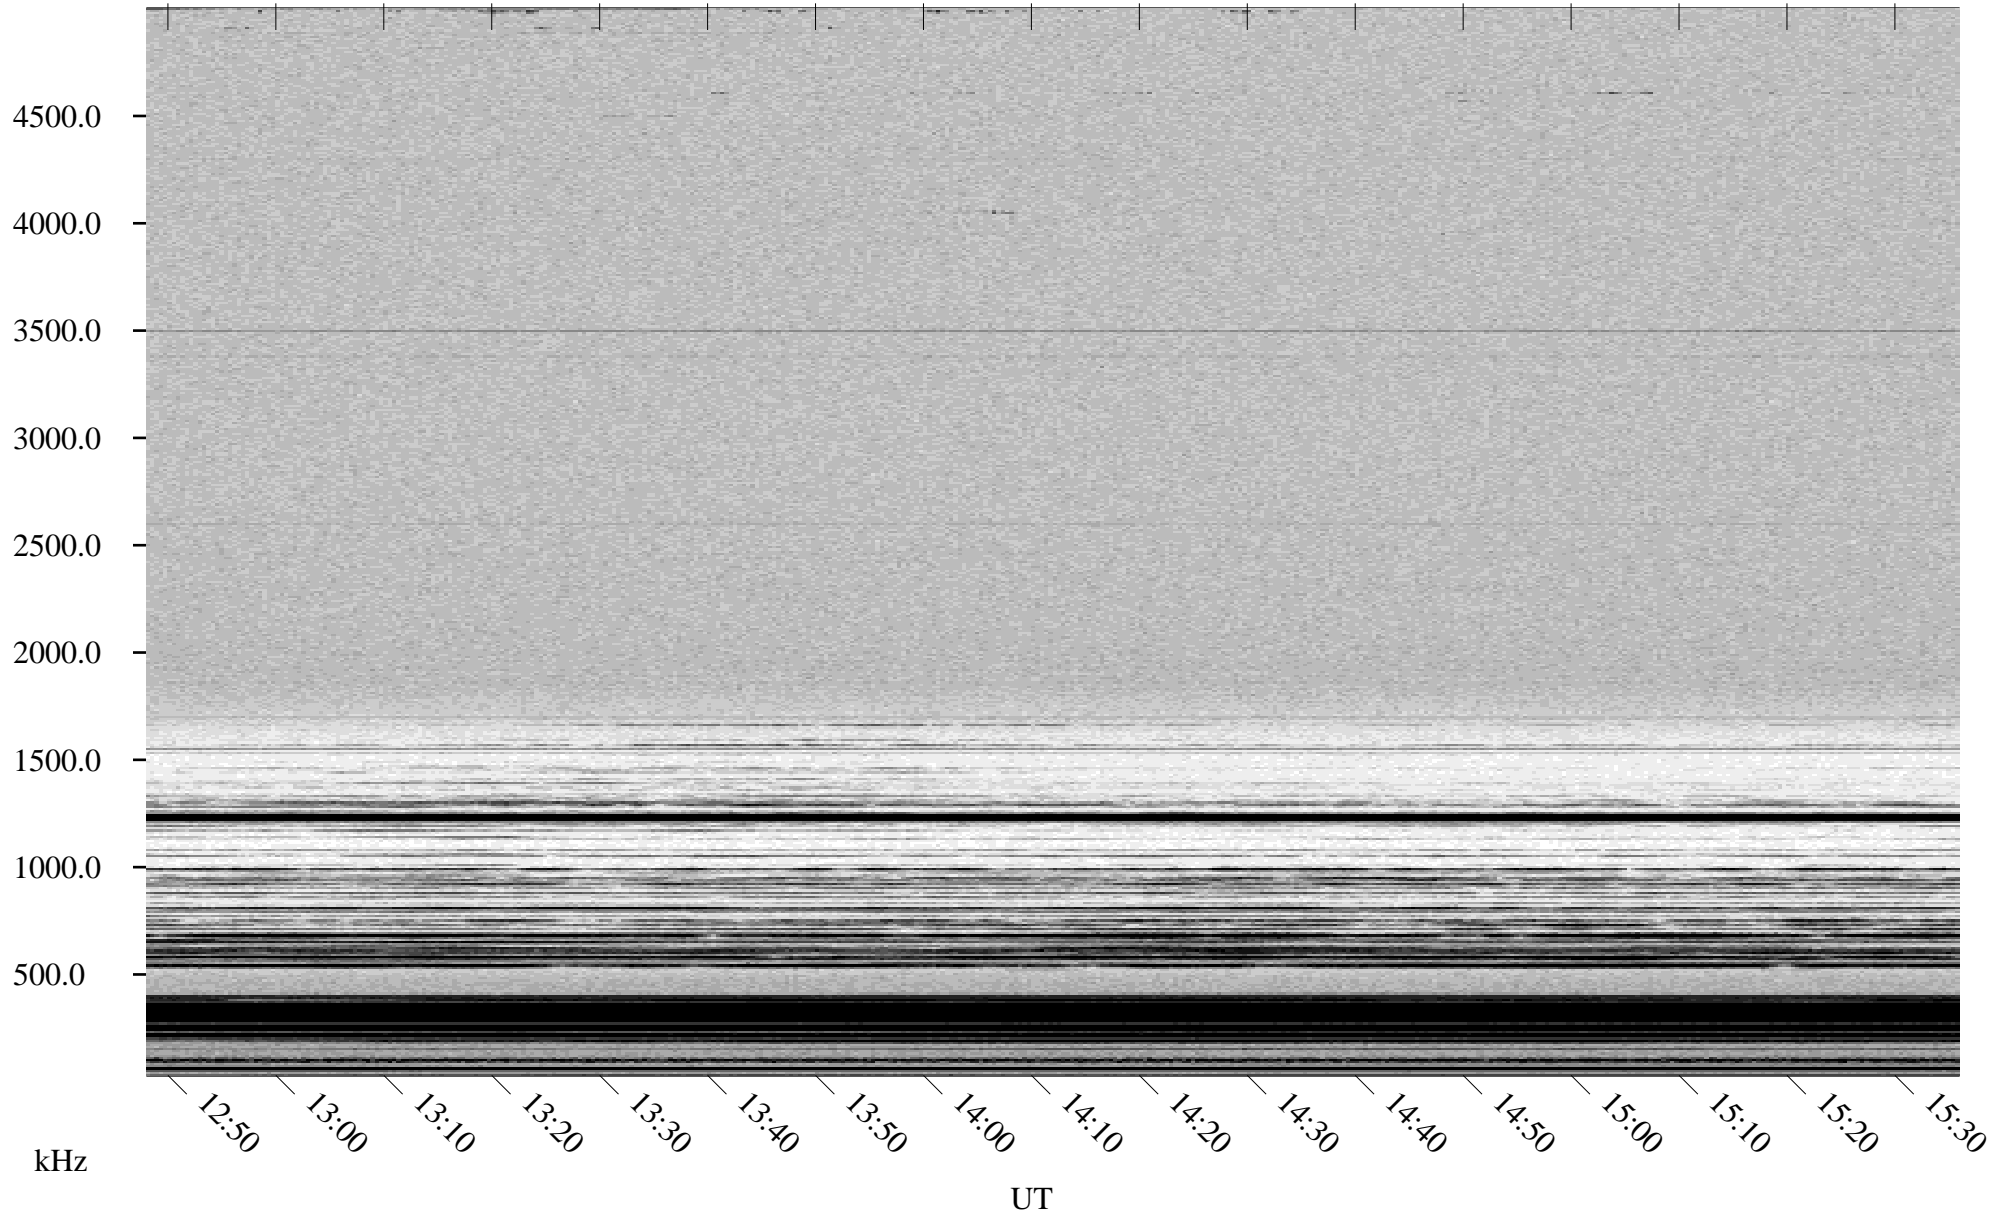

03/21/2001 Churchill, MTB

Linear Scale Black = 161 White = 15

ch01080l.r00m max_12

Page 1

03/21/2001 Churchill, MTB

Linear Scale Black = 161 White = 15

ch01080l.r00m max_12

Page 2

03/22/2001 Churchill, MTB

Linear Scale Black = 161 White = 15

ch01080l.r00m max_12

Page 3

03/22/2001 Churchill, MTB

Linear Scale Black = 161 White = 15

ch01080l.r00m max_12

Page 4

03/22/2001 Churchill, MTB

Linear Scale Black = 161 White = 15

ch01080l.r00m max_12

Page 5

03/22/2001 Churchill, MTB

Linear Scale Black = 161 White = 15

ch01080l.r00m max_12

Page 6

03/22/2001 Churchill, MTB

Linear Scale Black = 161 White = 15

ch01080l.r00m max_12

Page 7

03/22/2001 Churchill, MTB

Linear Scale Black = 161 White = 15

ch01080l.r00m max_12