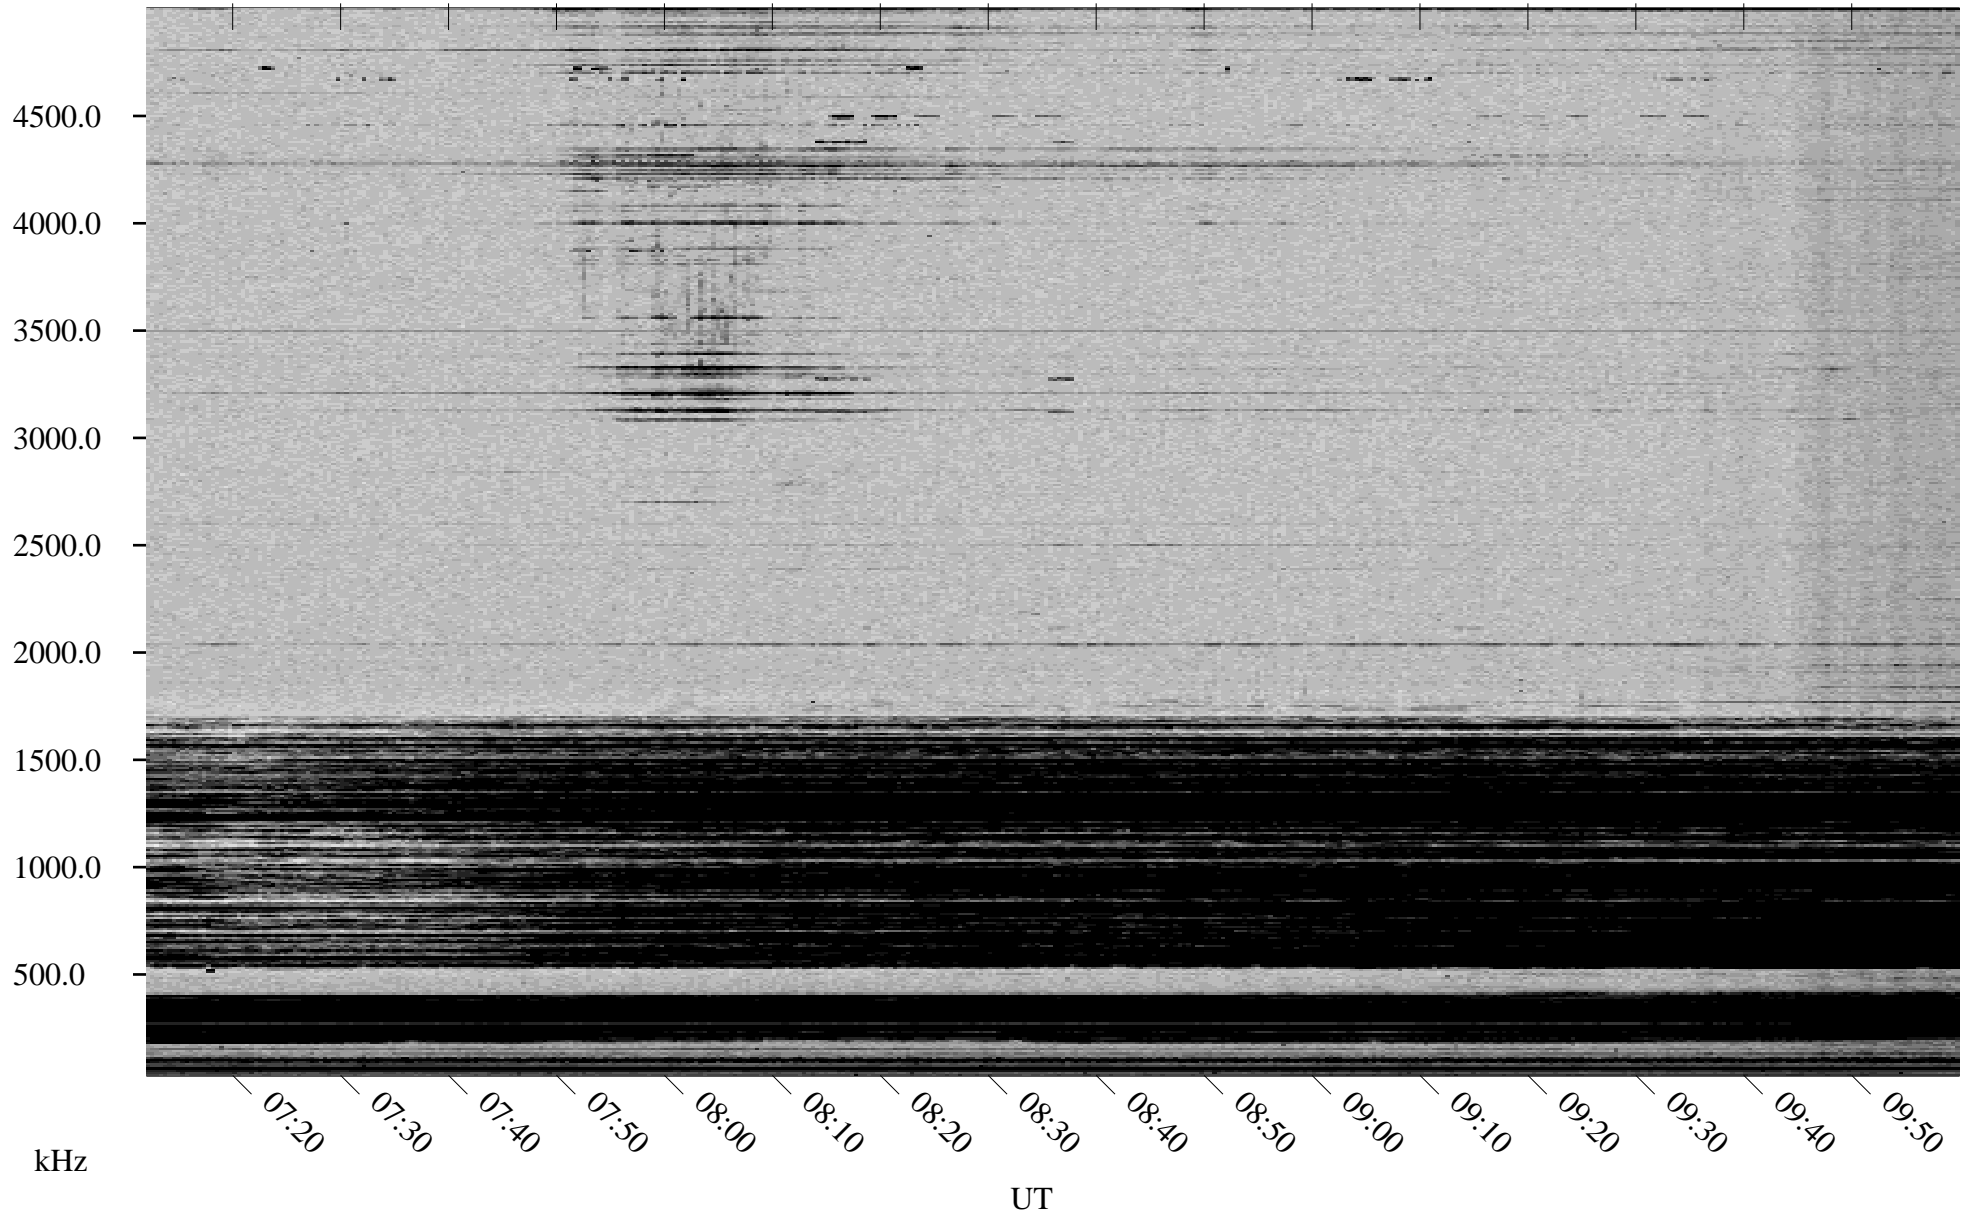

03/21/2001 Churchill, MTB

Linear Scale Black = 161 White = 15

ch01080l.r00m max_12

Page 1

03/21/2001 Churchill, MTB

Linear Scale Black = 161 White = 15

ch01080l.r00m max_12

Page 2

03/22/2001 Churchill, MTB

Linear Scale Black = 161 White = 15

ch01080l.r00m max_12

Page 3

03/22/2001 Churchill, MTB

Linear Scale Black = 161 White = 15

ch01080l.r00m max_12

Page 4

03/22/2001 Churchill, MTB

Linear Scale Black = 161 White = 15

ch01080l.r00m max_12

Page 5

03/22/2001 Churchill, MTB

Linear Scale Black = 161 White = 15

ch01080l.r00m max_12

Page 6

03/22/2001 Churchill, MTB

Linear Scale Black = 161 White = 15

ch01080l.r00m max_12

Page 7

03/22/2001 Churchill, MTB

Linear Scale Black = 161 White = 15

ch01080l.r00m max_12