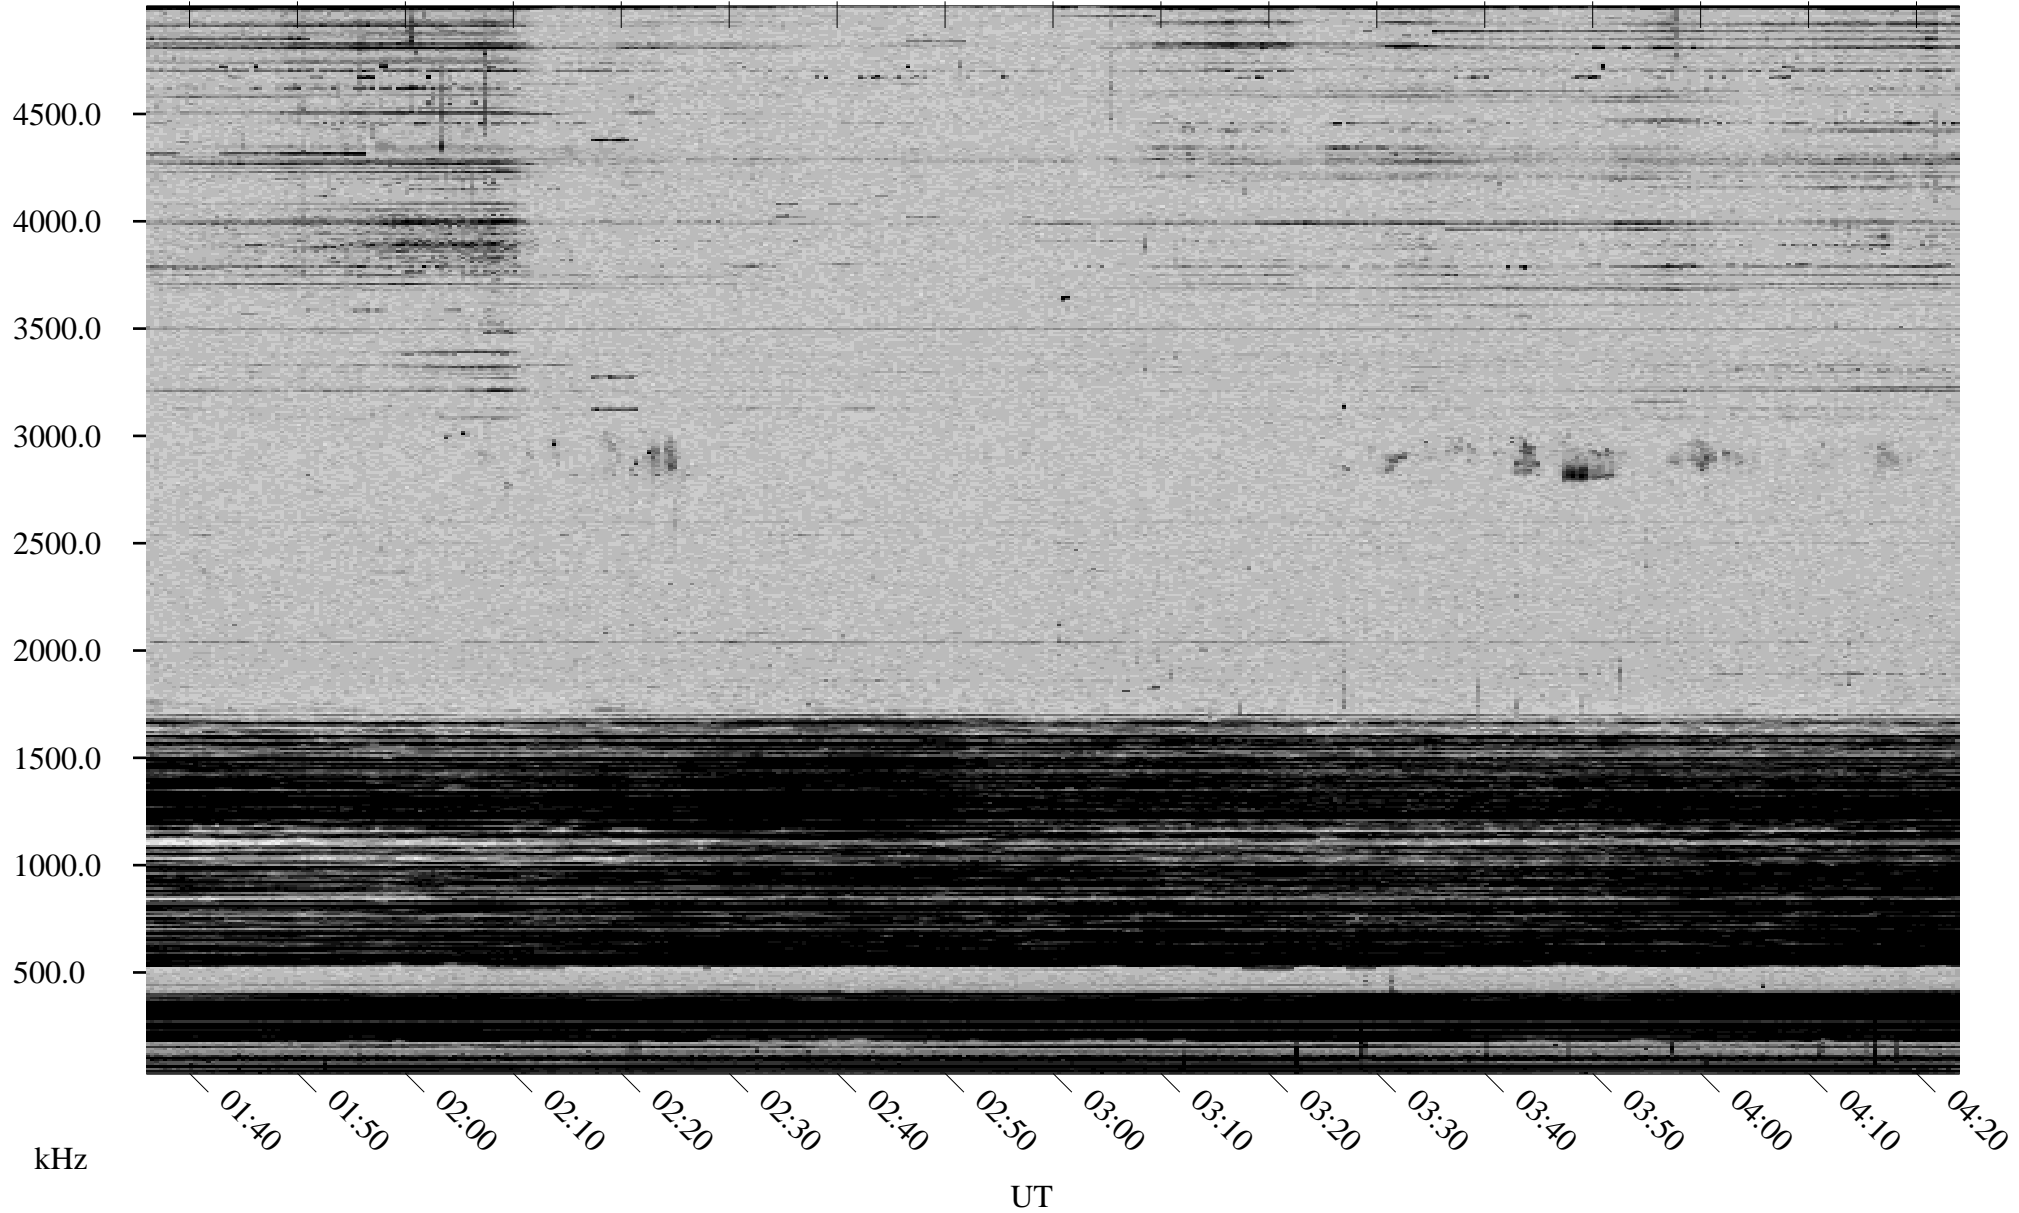

03/21/2001 Churchill, MTB

Linear Scale Black = 161 White = 15

ch01080l.r00m max_12

Page 1

03/21/2001 Churchill, MTB

Linear Scale Black = 161 White = 15

ch01080l.r00m max_12

Page 2

03/22/2001 Churchill, MTB

Linear Scale Black = 161 White = 15

ch01080l.r00m max_12

Page 3

03/22/2001 Churchill, MTB

Linear Scale Black = 161 White = 15

ch01080l.r00m max_12

Page 4

03/22/2001 Churchill, MTB

Linear Scale Black = 161 White = 15

ch01080l.r00m max_12

Page 5

03/22/2001 Churchill, MTB

Linear Scale Black = 161 White = 15

ch01080l.r00m max_12

Page 6

03/22/2001 Churchill, MTB

Linear Scale Black = 161 White = 15

ch01080l.r00m max_12

Page 7

03/22/2001 Churchill, MTB

Linear Scale Black = 161 White = 15

ch01080l.r00m max_12