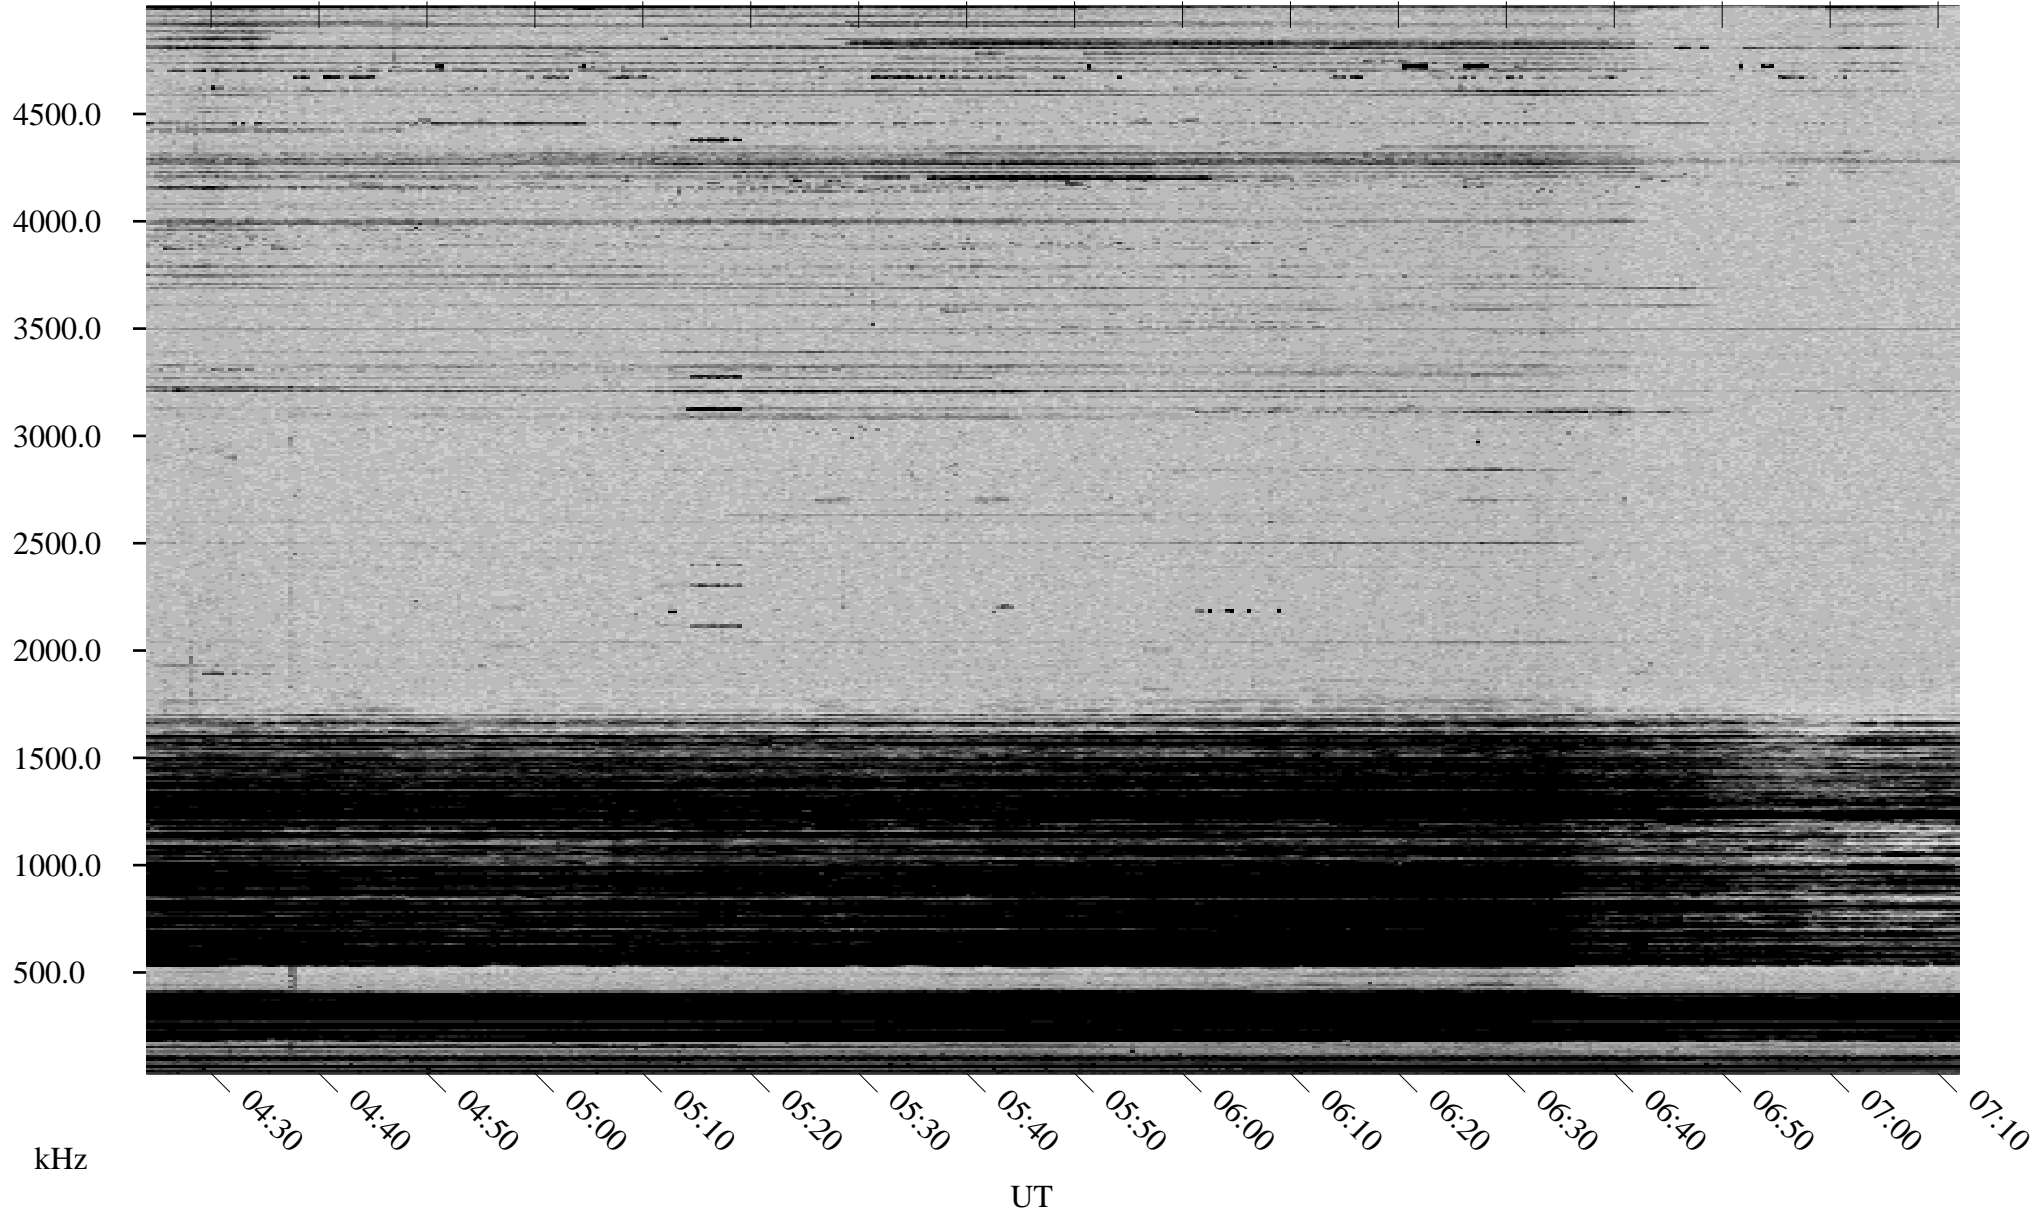

03/21/2001 Churchill, MTB

Linear Scale Black = 161 White = 15

ch01080l.r00m max_12

Page 1

03/21/2001 Churchill, MTB

Linear Scale Black = 161 White = 15

ch01080l.r00m max_12

Page 2

03/22/2001 Churchill, MTB

Linear Scale Black = 161 White = 15

ch01080l.r00m max_12

Page 3

03/22/2001 Churchill, MTB

Linear Scale Black = 161 White = 15

ch01080l.r00m max_12

Page 4

03/22/2001 Churchill, MTB

Linear Scale Black = 161 White = 15

ch01080l.r00m max_12

Page 5

03/22/2001 Churchill, MTB

Linear Scale Black = 161 White = 15

ch01080l.r00m max_12

Page 6

03/22/2001 Churchill, MTB

Linear Scale Black = 161 White = 15

ch01080l.r00m max_12

Page 7

03/22/2001 Churchill, MTB

Linear Scale Black = 161 White = 15

ch01080l.r00m max_12