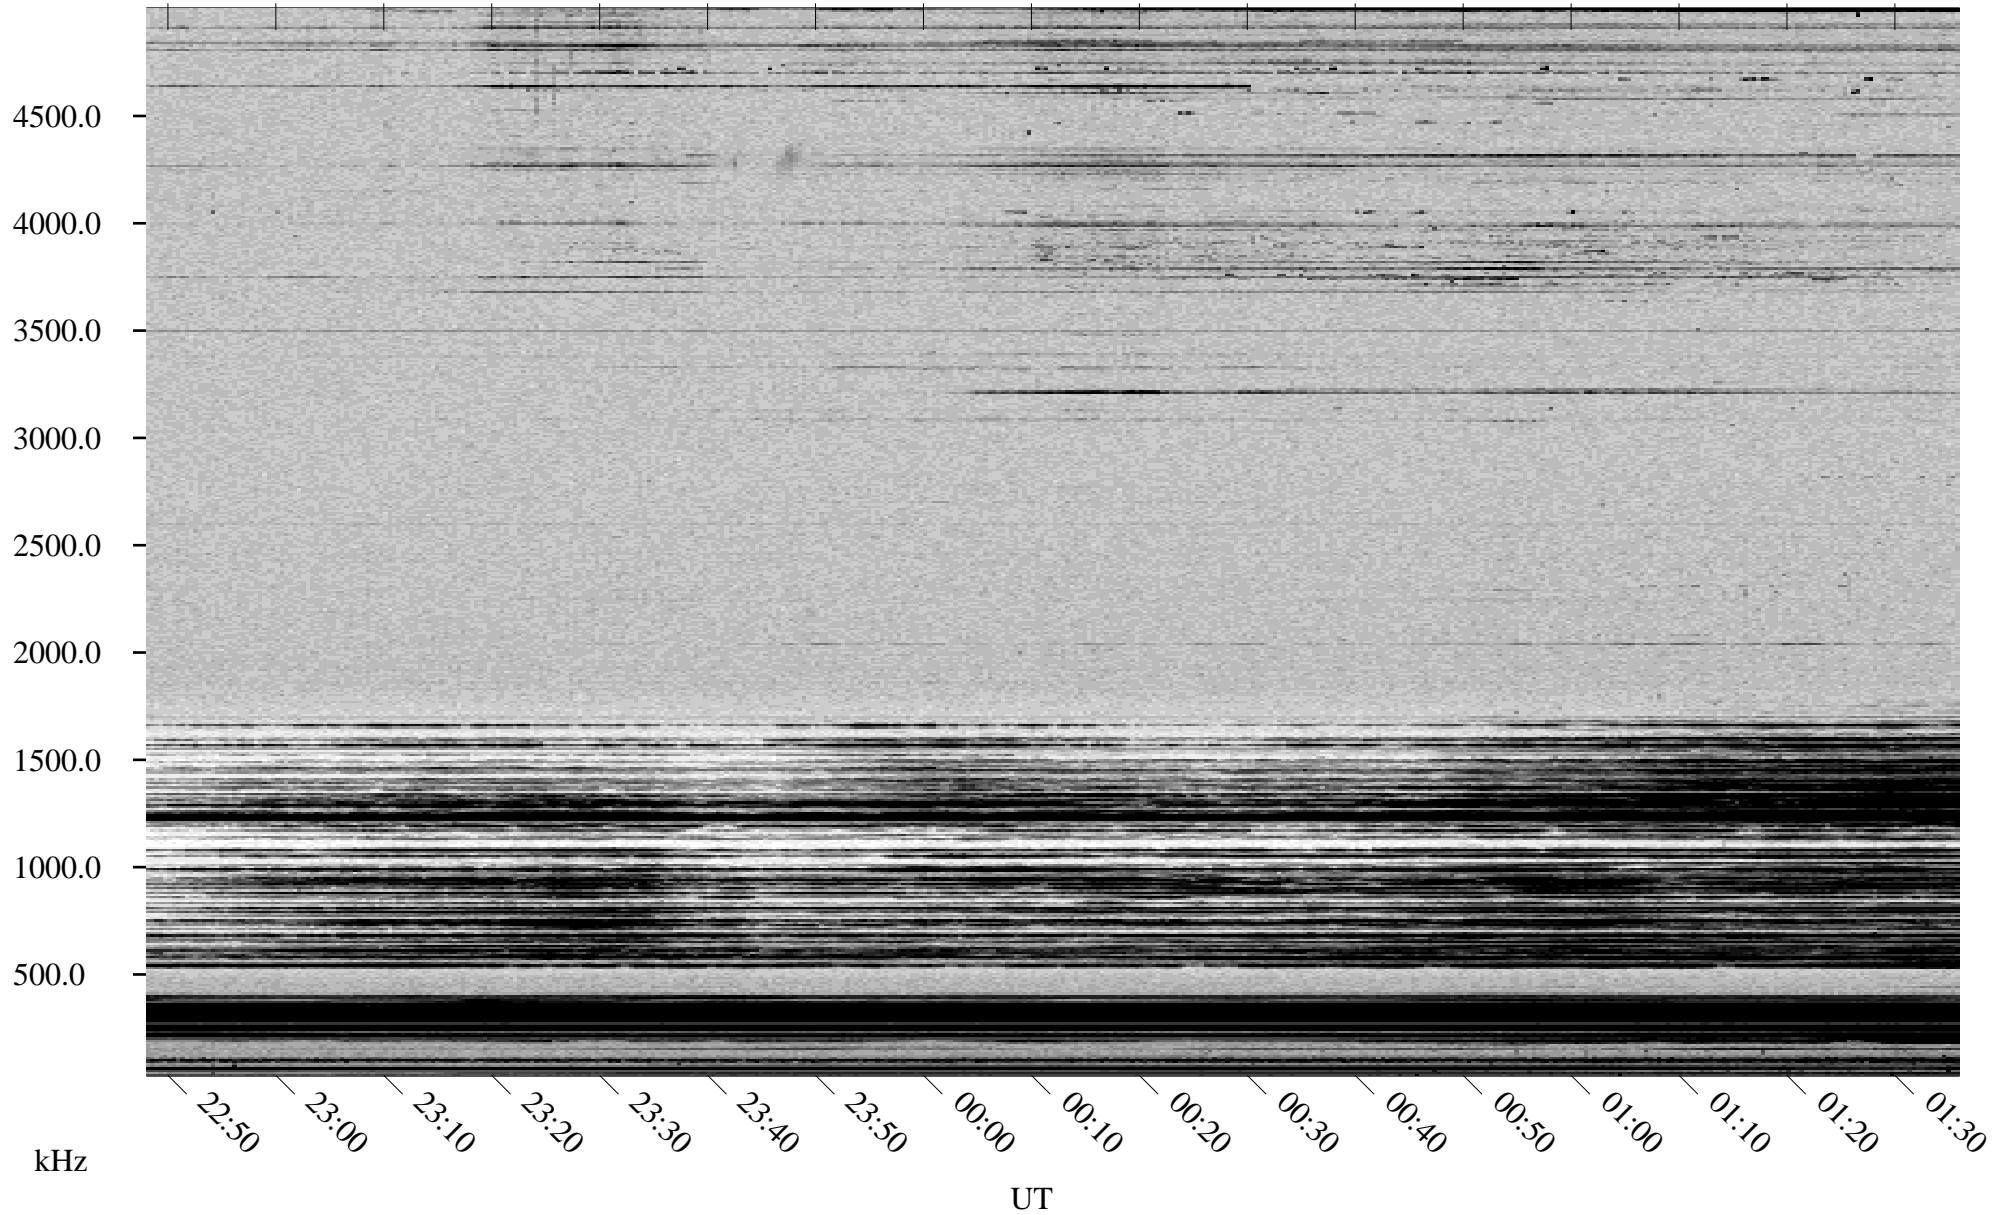

03/21/2001 Churchill, MTB

Linear Scale Black = 161 White = 15

ch01080l.r00m max_12

Page 1

03/21/2001 Churchill, MTB

Linear Scale Black = 161 White = 15

ch01080l.r00m max_12

Page 2

03/22/2001 Churchill, MTB

Linear Scale Black = 161 White = 15

ch01080l.r00m max_12

Page 3

03/22/2001 Churchill, MTB

Linear Scale Black = 161 White = 15

ch01080l.r00m max_12

Page 4

03/22/2001 Churchill, MTB

Linear Scale Black = 161 White = 15

ch01080l.r00m max_12

Page 5

03/22/2001 Churchill, MTB

Linear Scale Black = 161 White = 15

ch01080l.r00m max_12

Page 6

03/22/2001 Churchill, MTB

Linear Scale Black = 161 White = 15

ch01080l.r00m max_12

Page 7

03/22/2001 Churchill, MTB

Linear Scale Black = 161 White = 15

ch01080l.r00m max_12