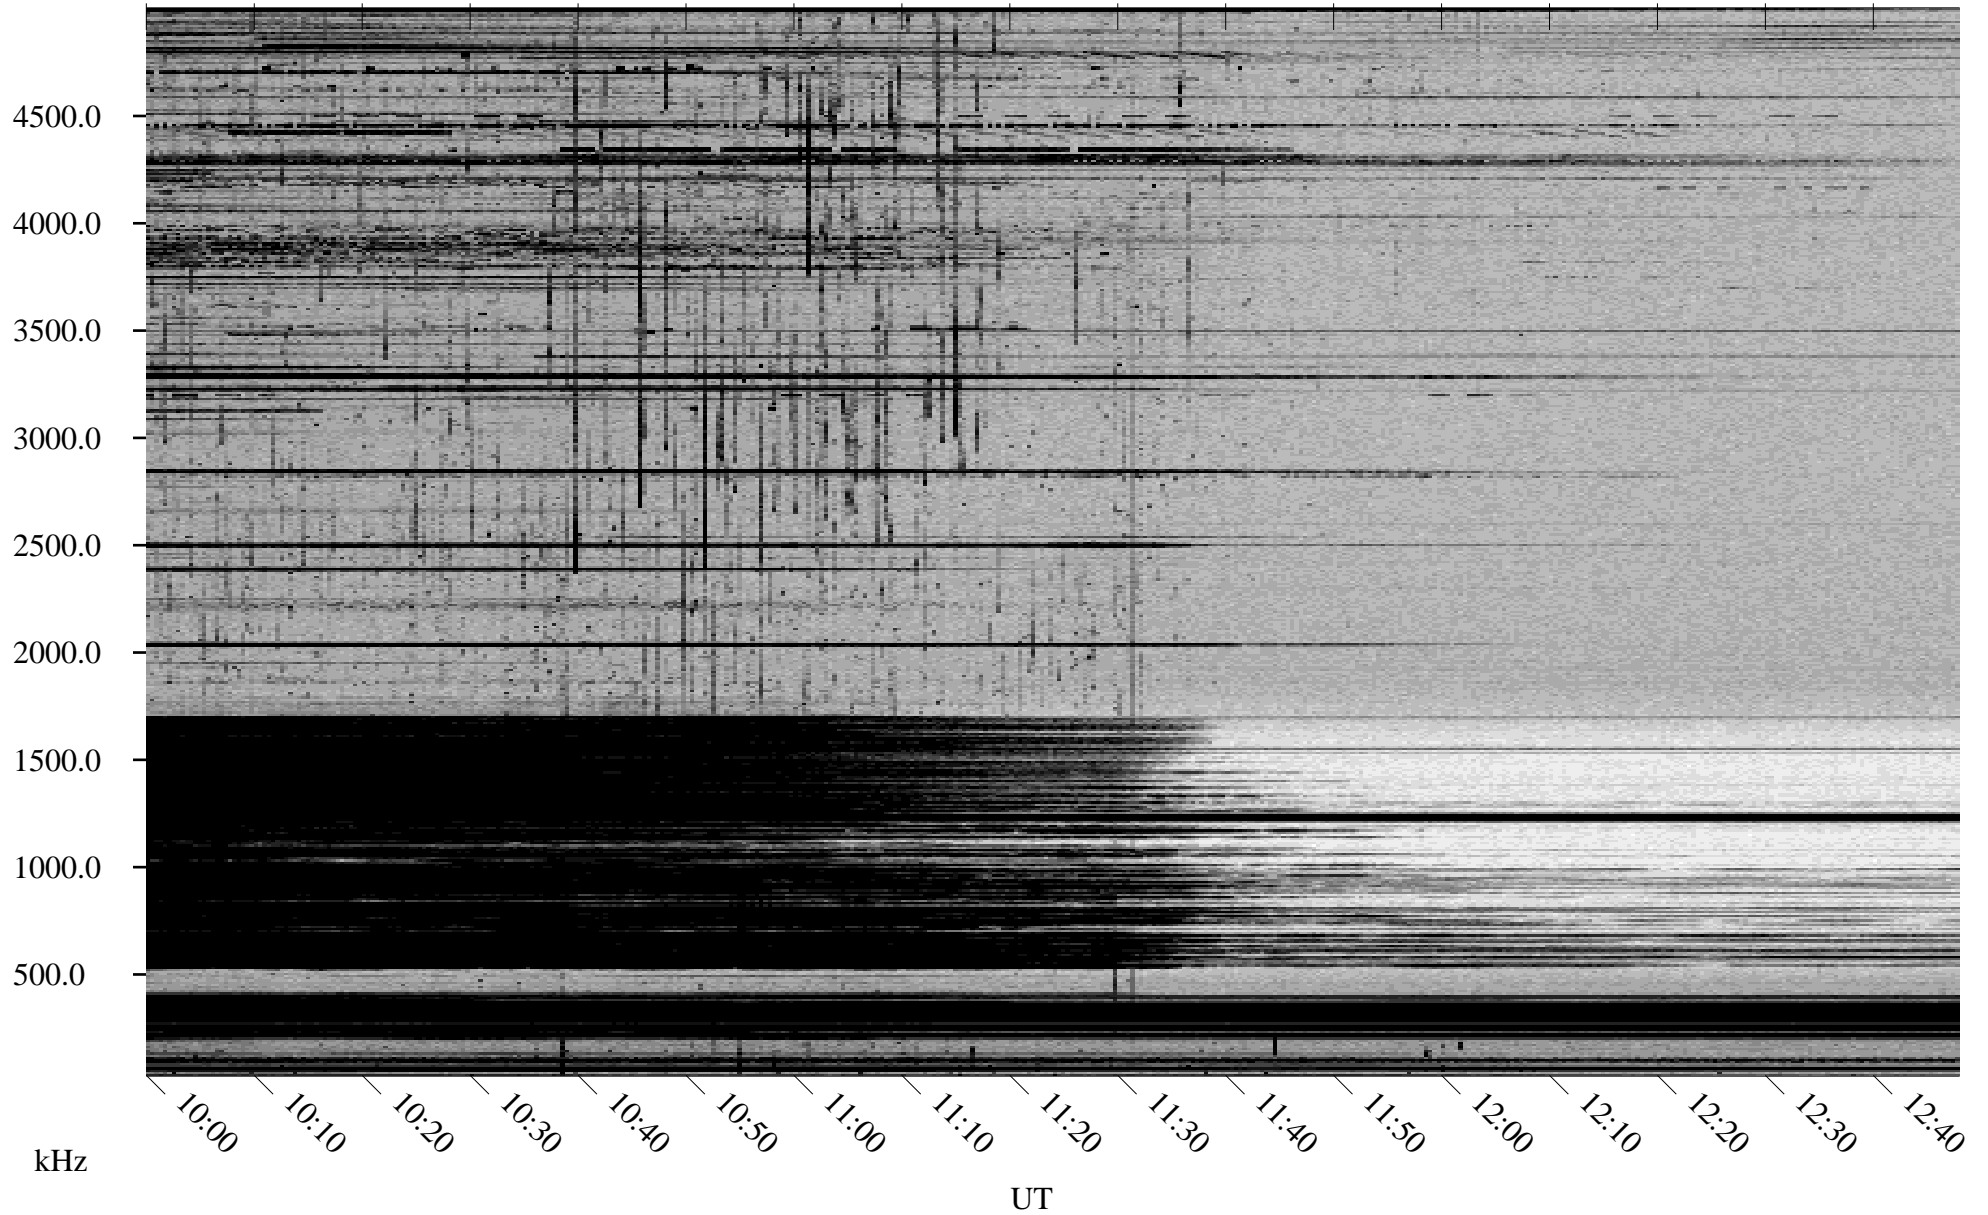

03/22/2001 Churchill, MTB

Linear Scale Black = 161 White = 15

ch010811.r00m max_12

Page 1

03/22/2001 Churchill, MTB

Linear Scale Black = 161 White = 15

ch010811.r00m max_12

Page 2

03/23/2001 Churchill, MTB

Linear Scale Black = 161 White = 15

ch010811.r00m max_12

Page 3

03/23/2001 Churchill, MTB

Linear Scale Black = 161 White = 15

ch010811.r00m max_12

Page 4

03/23/2001 Churchill, MTB

Linear Scale Black = 161 White = 15

ch010811.r00m max_12

Page 5

03/23/2001 Churchill, MTB

Linear Scale Black = 161 White = 15

ch010811.r00m max_12

Page 6

03/23/2001 Churchill, MTB

Linear Scale Black = 161 White = 15

ch010811.r00m max_12

Page 7

03/23/2001 Churchill, MTB

Linear Scale Black = 161 White = 15

ch010811.r00m max_12