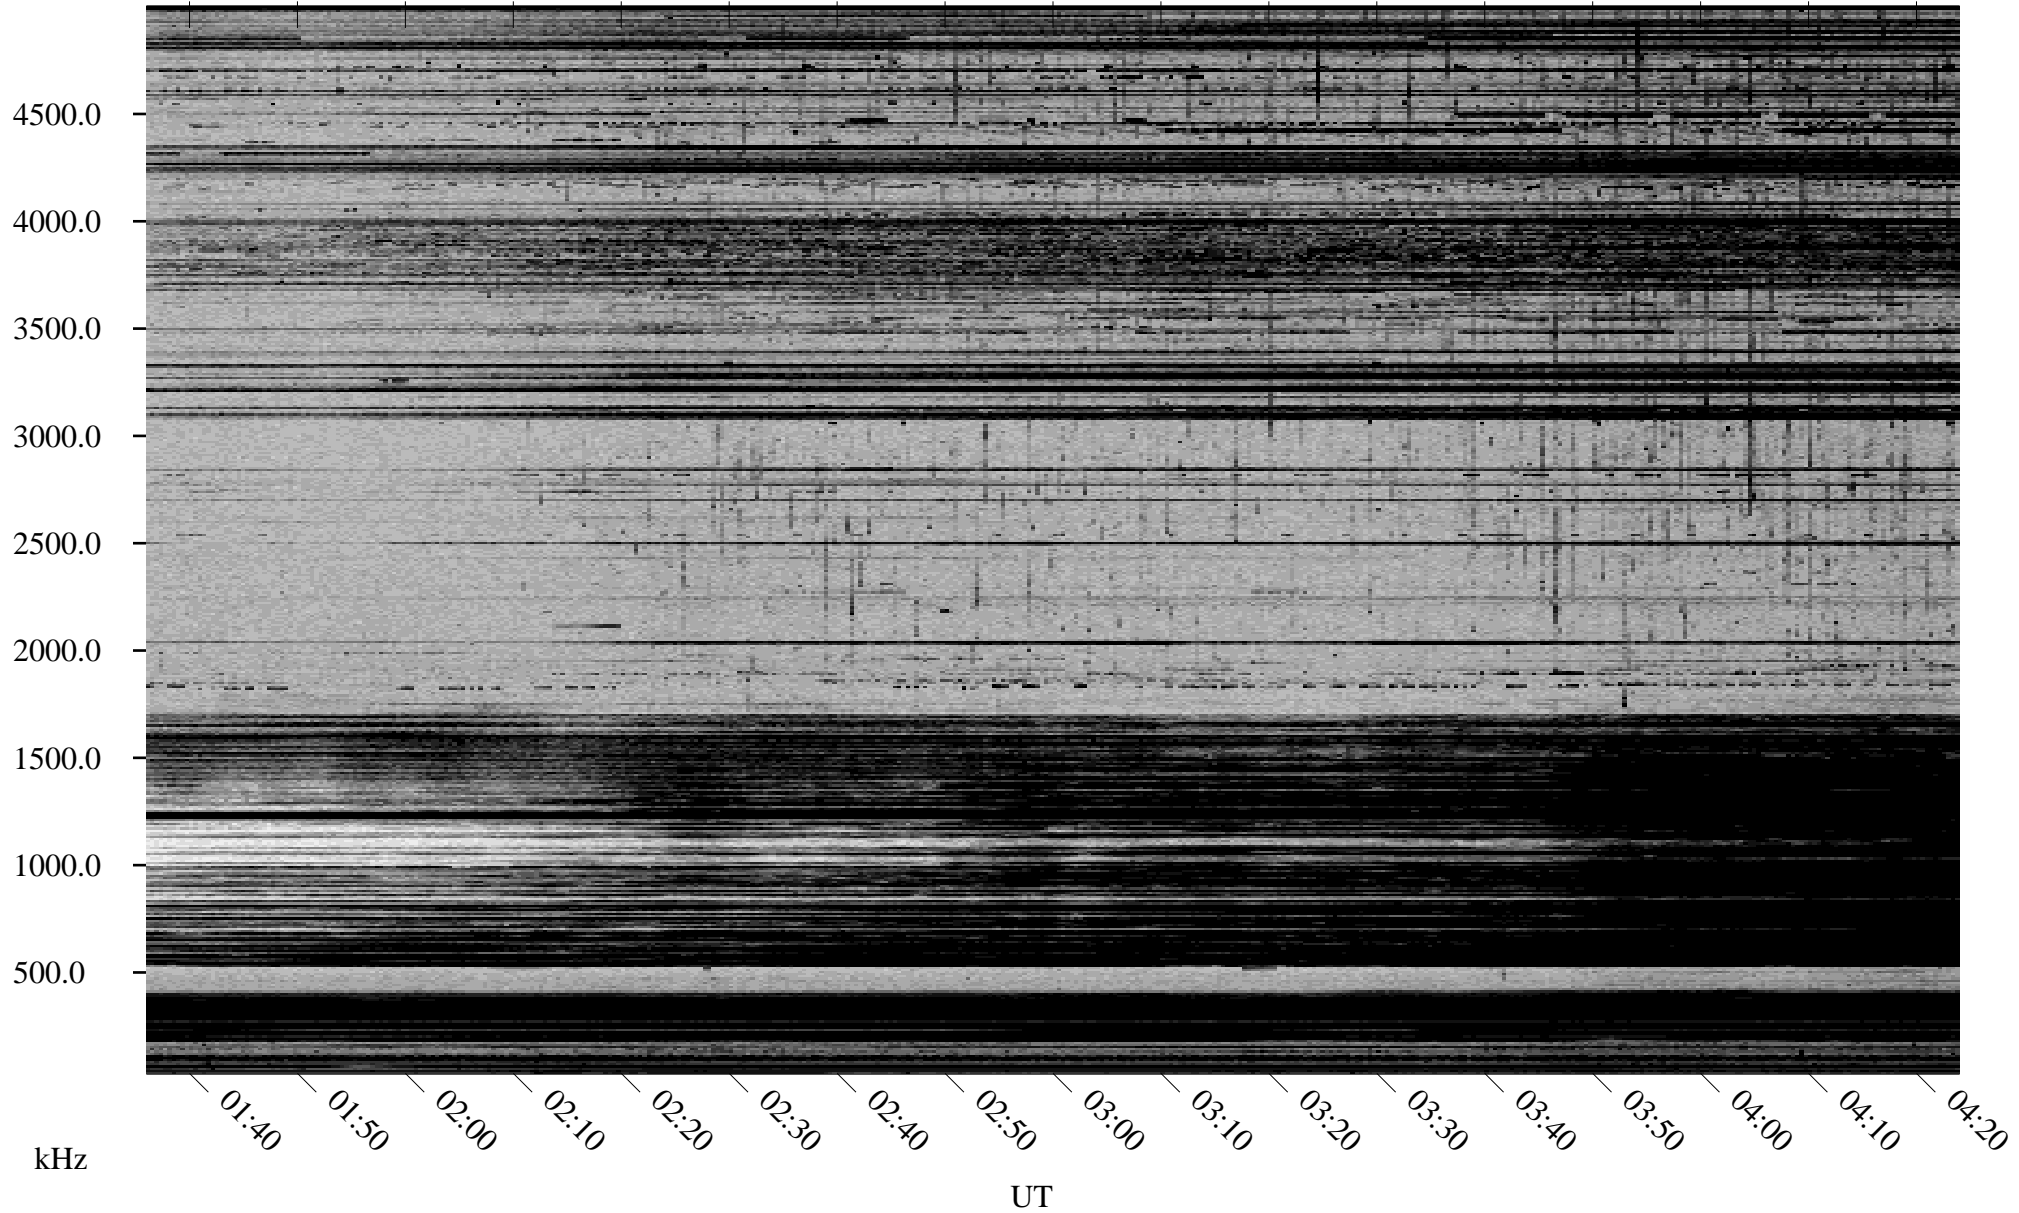

03/22/2001 Churchill, MTB

Linear Scale Black = 161 White = 15

ch010811.r00m max_12

Page 1

03/22/2001 Churchill, MTB

Linear Scale Black = 161 White = 15

ch010811.r00m max_12

Page 2

03/23/2001 Churchill, MTB

Linear Scale Black = 161 White = 15

ch010811.r00m max_12

Page 3

03/23/2001 Churchill, MTB

Linear Scale Black = 161 White = 15

ch010811.r00m max_12

Page 4

03/23/2001 Churchill, MTB

Linear Scale Black = 161 White = 15

ch010811.r00m max_12

Page 5

03/23/2001 Churchill, MTB

Linear Scale Black = 161 White = 15

ch010811.r00m max_12

Page 6

03/23/2001 Churchill, MTB

Linear Scale Black = 161 White = 15

ch010811.r00m max_12

Page 7

03/23/2001 Churchill, MTB

Linear Scale Black = 161 White = 15

ch010811.r00m max_12