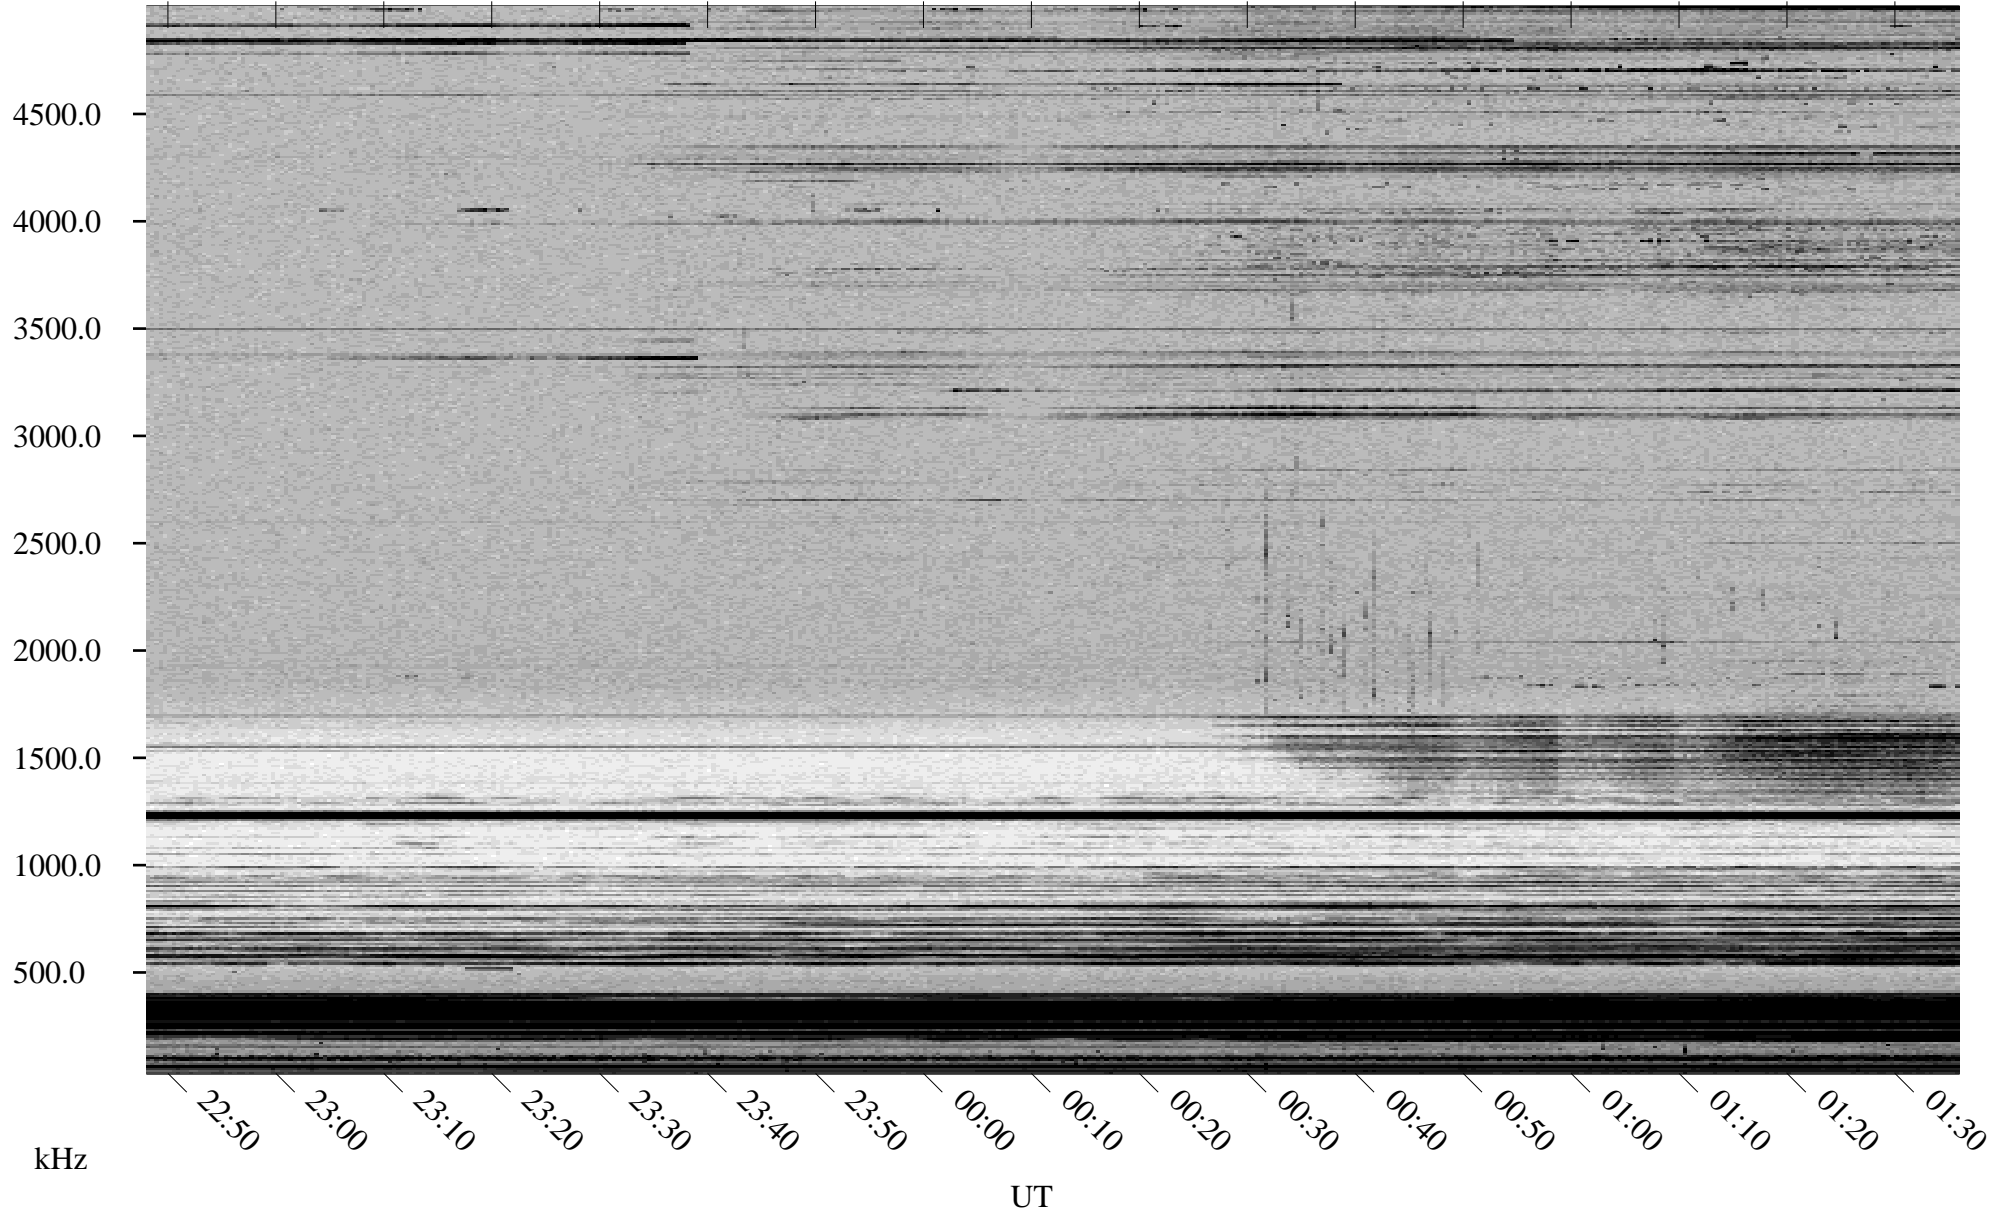

03/22/2001 Churchill, MTB

Linear Scale Black = 161 White = 15

ch010811.r00m max_12

Page 1

03/22/2001 Churchill, MTB

Linear Scale Black = 161 White = 15

ch010811.r00m max_12

Page 2

03/23/2001 Churchill, MTB

Linear Scale Black = 161 White = 15

ch010811.r00m max_12

Page 3

03/23/2001 Churchill, MTB

Linear Scale Black = 161 White = 15

ch010811.r00m max_12

Page 4

03/23/2001 Churchill, MTB

Linear Scale Black = 161 White = 15

ch010811.r00m max_12

Page 5

03/23/2001 Churchill, MTB

Linear Scale Black = 161 White = 15

ch010811.r00m max_12

Page 6

03/23/2001 Churchill, MTB

Linear Scale Black = 161 White = 15

ch010811.r00m max_12

Page 7

03/23/2001 Churchill, MTB

Linear Scale Black = 161 White = 15

ch010811.r00m max_12