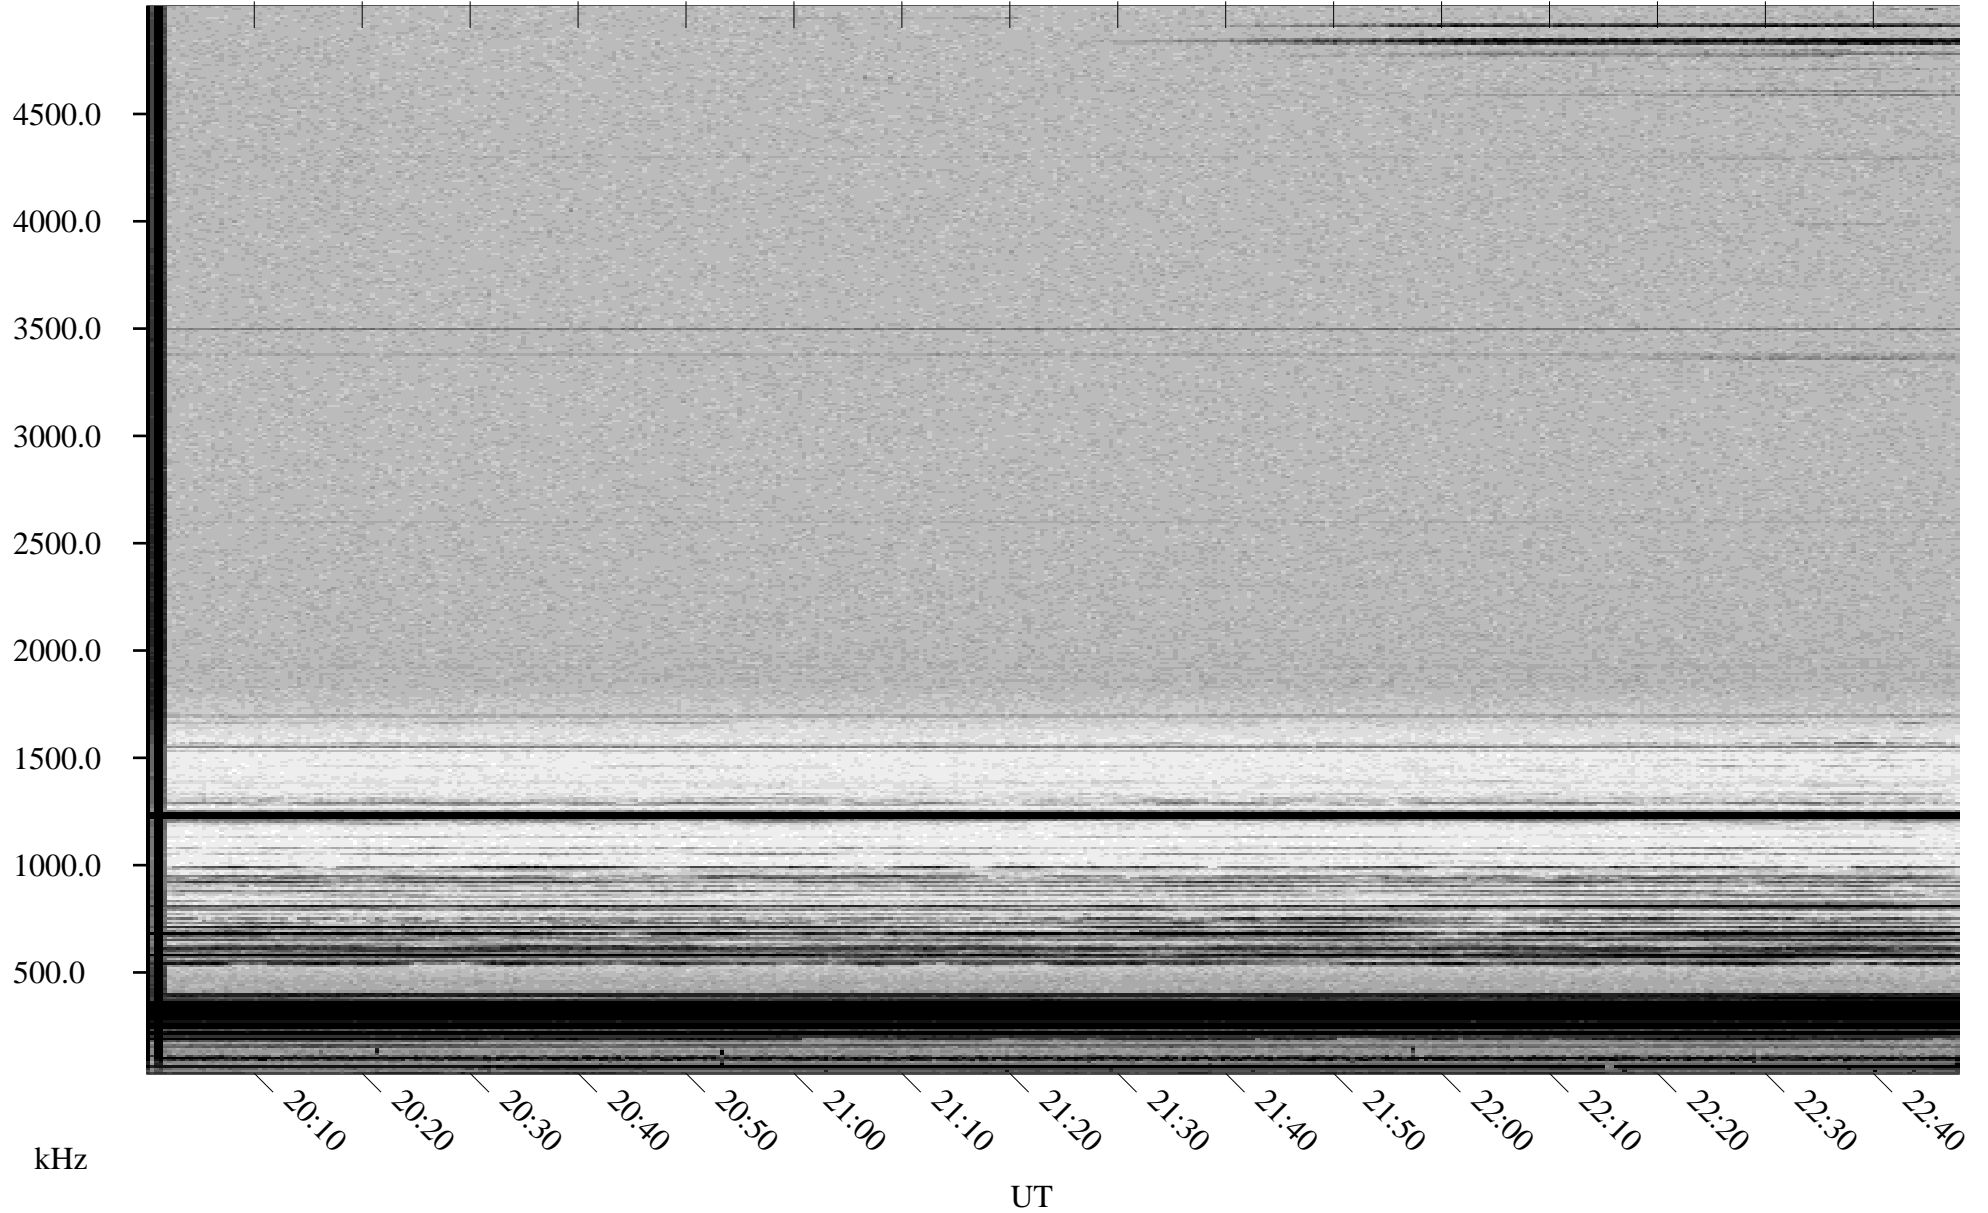

03/22/2001 Churchill, MTB

Linear Scale Black = 161 White = 15

ch010811.r00m max_12

Page 1

03/22/2001 Churchill, MTB

Linear Scale Black = 161 White = 15

ch010811.r00m max_12

Page 2

03/23/2001 Churchill, MTB

Linear Scale Black = 161 White = 15

ch010811.r00m max_12

Page 3

03/23/2001 Churchill, MTB

Linear Scale Black = 161 White = 15

ch010811.r00m max_12

Page 4

03/23/2001 Churchill, MTB

Linear Scale Black = 161 White = 15

ch010811.r00m max_12

Page 5

03/23/2001 Churchill, MTB

Linear Scale Black = 161 White = 15

ch010811.r00m max_12

Page 6

03/23/2001 Churchill, MTB

Linear Scale Black = 161 White = 15

ch010811.r00m max_12

Page 7

03/23/2001 Churchill, MTB

Linear Scale Black = 161 White = 15

ch010811.r00m max_12