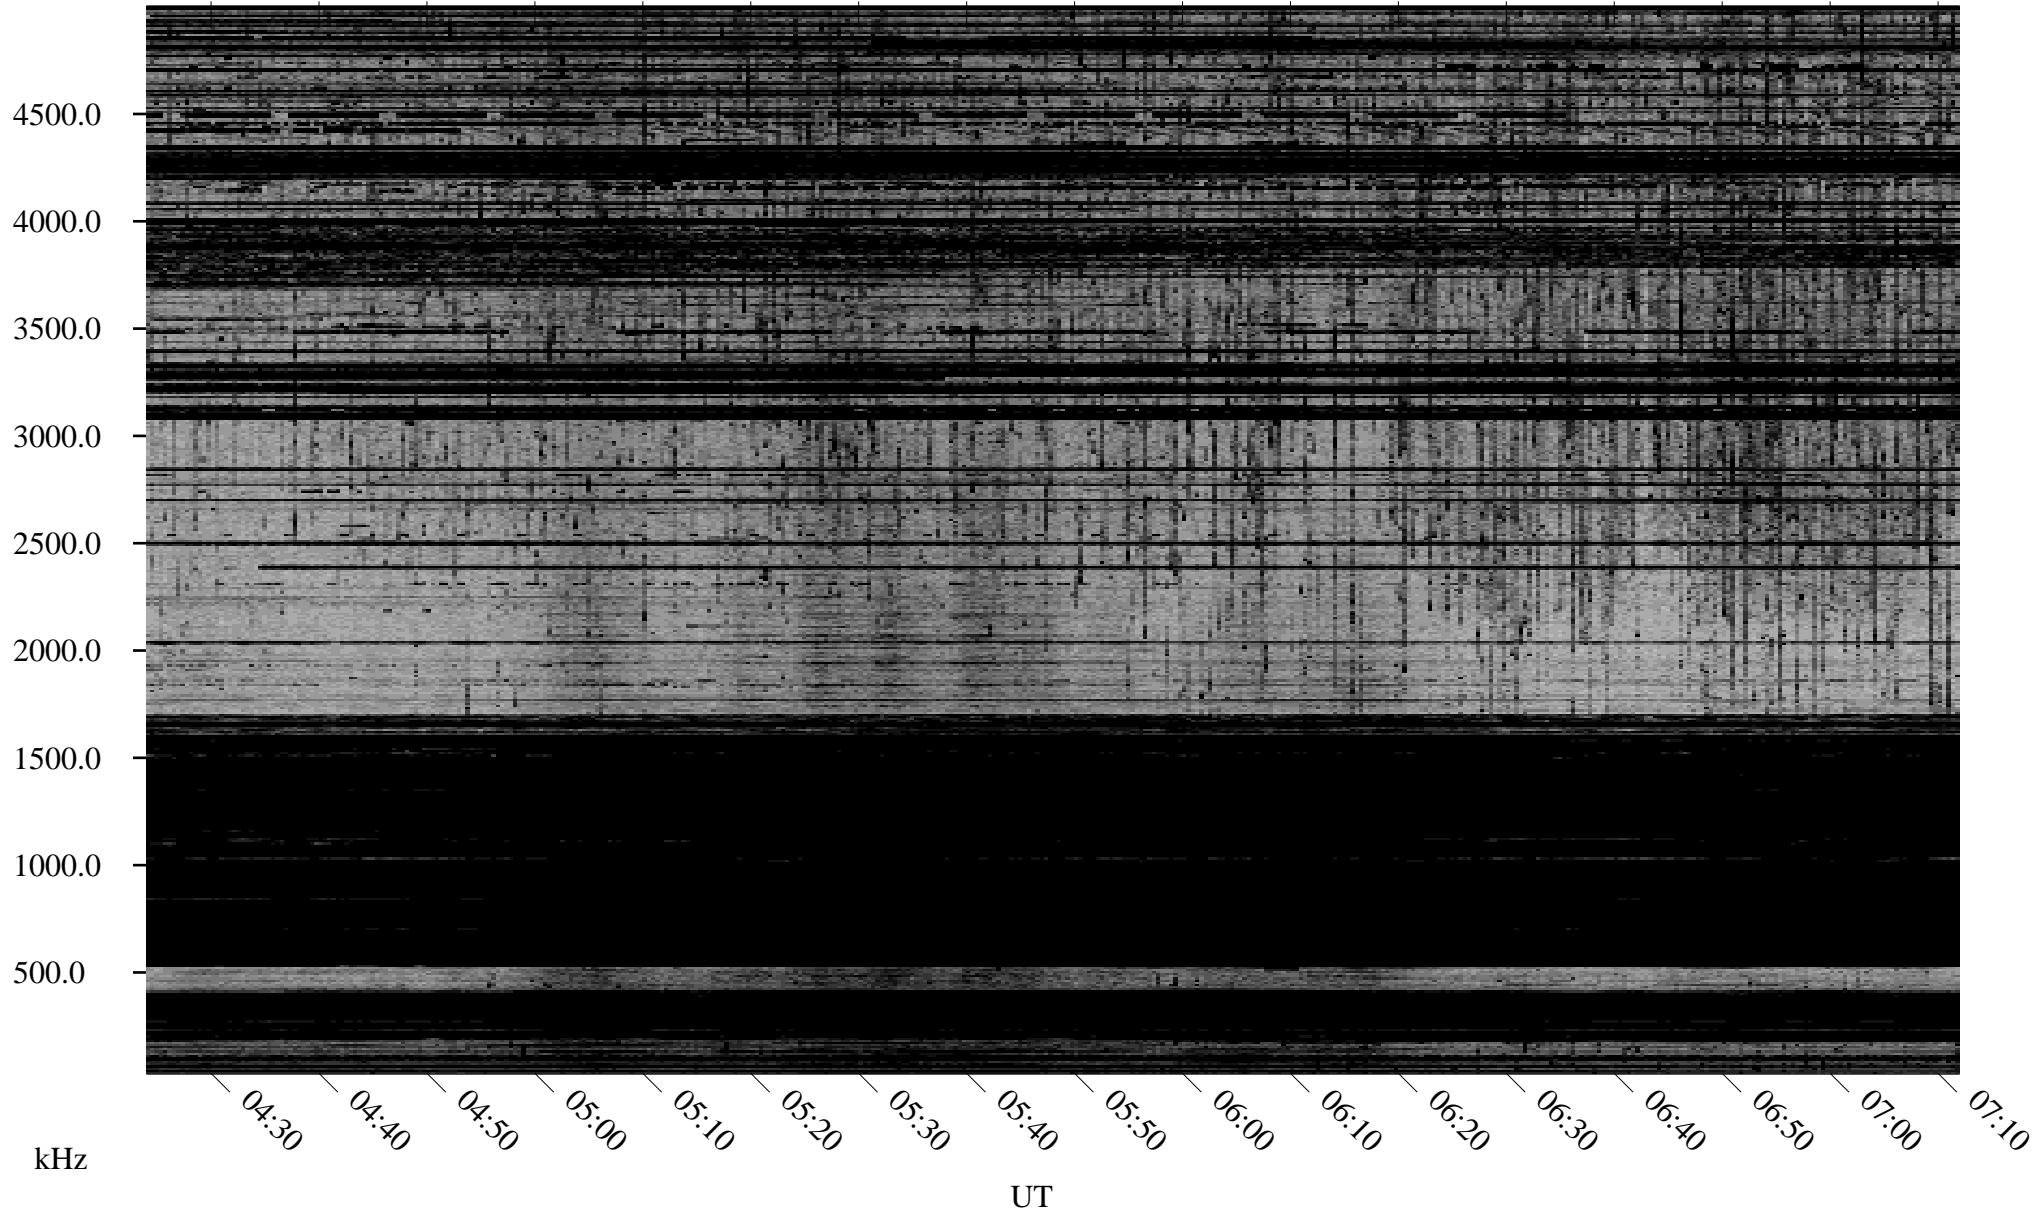

03/22/2001 Churchill, MTB

Linear Scale Black = 161 White = 15

ch010811.r00m max_12

Page 1

03/22/2001 Churchill, MTB

Linear Scale Black = 161 White = 15

ch010811.r00m max_12

Page 2

03/23/2001 Churchill, MTB

Linear Scale Black = 161 White = 15

ch010811.r00m max_12

Page 3

03/23/2001 Churchill, MTB

Linear Scale Black = 161 White = 15

ch010811.r00m max_12

Page 4

03/23/2001 Churchill, MTB

Linear Scale Black = 161 White = 15

ch010811.r00m max_12

Page 5

03/23/2001 Churchill, MTB

Linear Scale Black = 161 White = 15

ch010811.r00m max_12

Page 6

03/23/2001 Churchill, MTB

Linear Scale Black = 161 White = 15

ch010811.r00m max_12

Page 7

03/23/2001 Churchill, MTB

Linear Scale Black = 161 White = 15

ch010811.r00m max_12