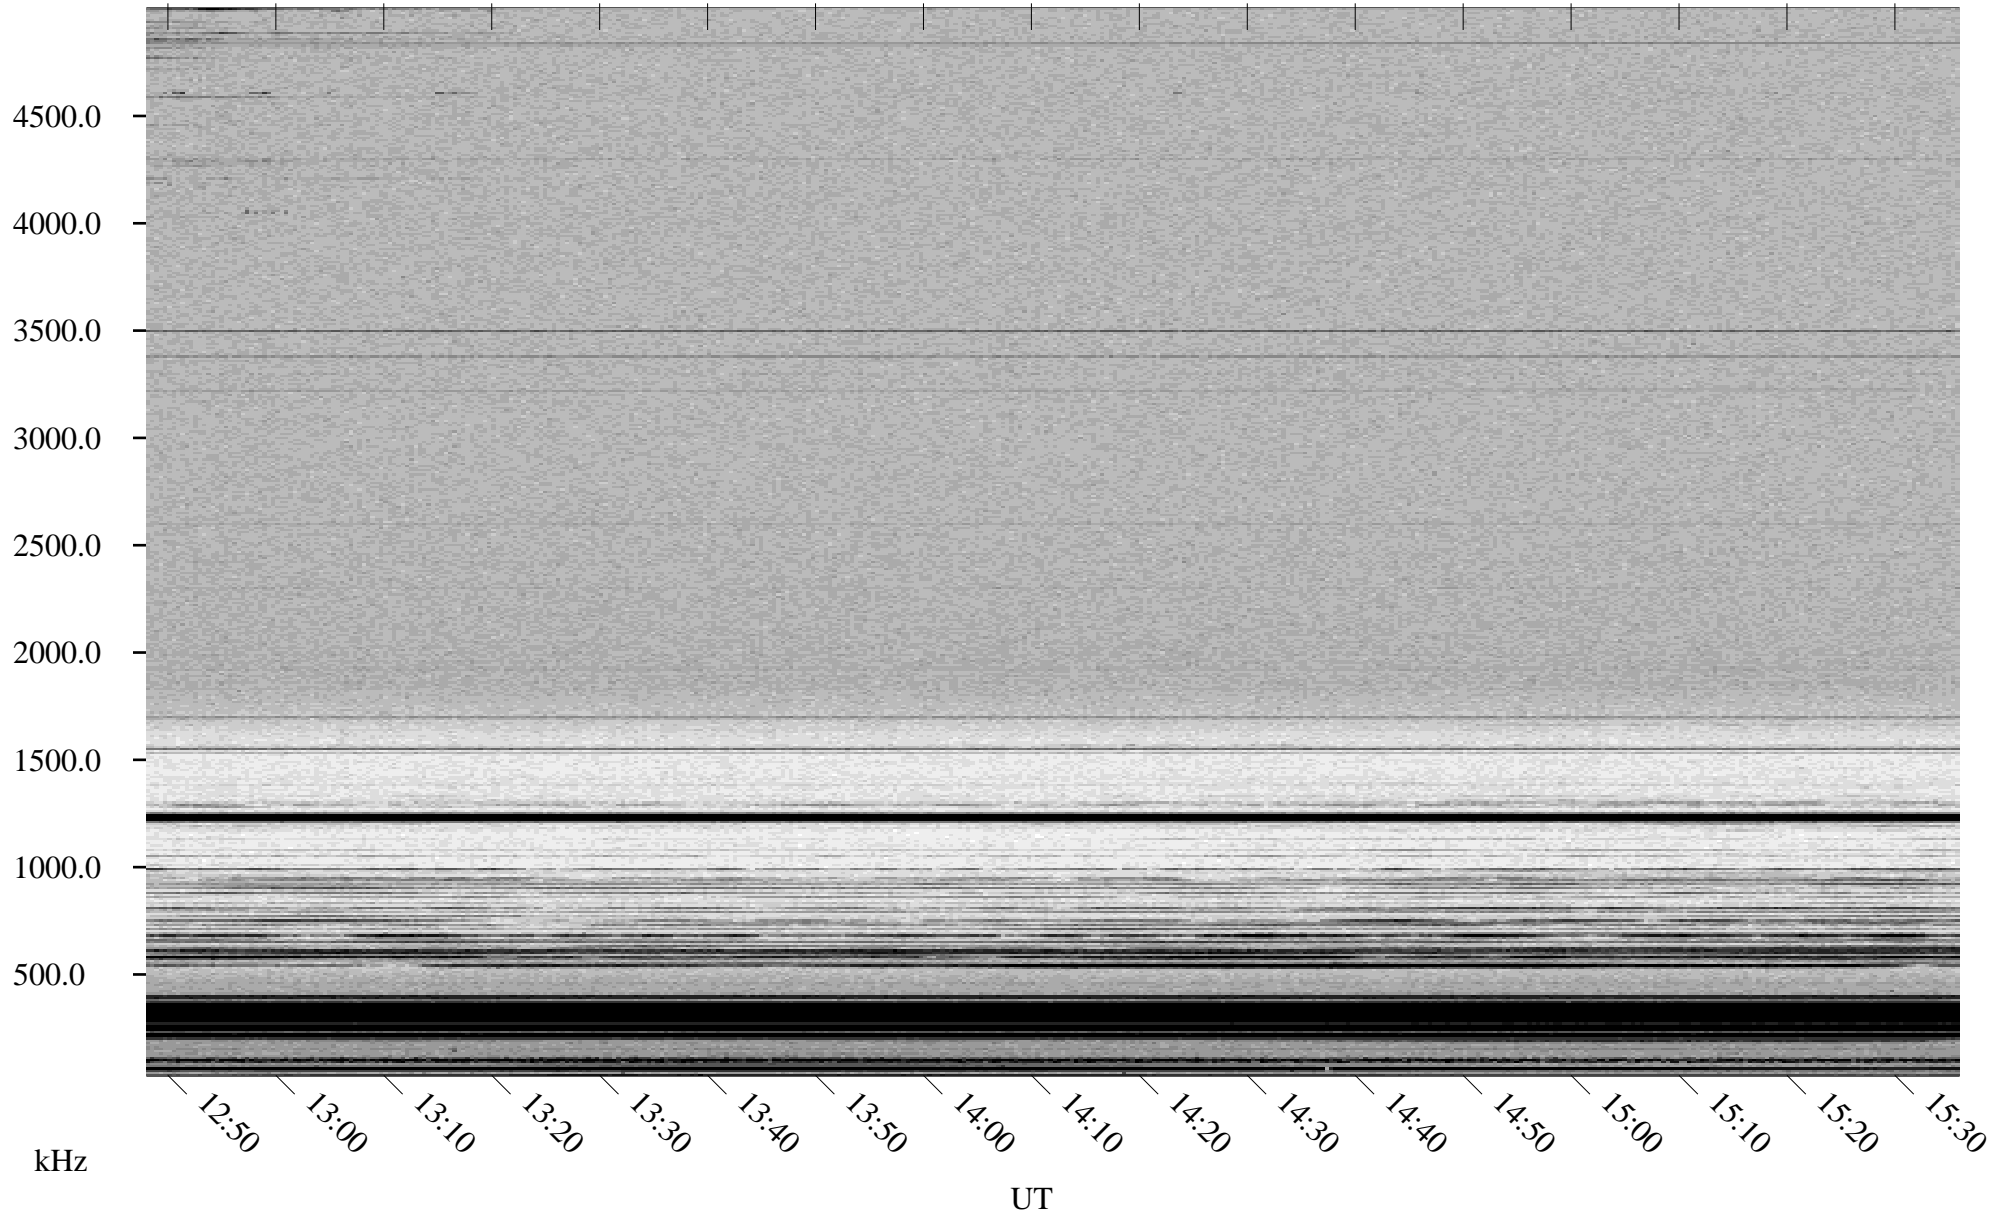

03/22/2001 Churchill, MTB

Linear Scale Black = 161 White = 15

ch010811.r00m max_12

Page 1

03/22/2001 Churchill, MTB

Linear Scale Black = 161 White = 15

ch010811.r00m max_12

Page 2

03/23/2001 Churchill, MTB

Linear Scale Black = 161 White = 15

ch010811.r00m max_12

Page 3

03/23/2001 Churchill, MTB

Linear Scale Black = 161 White = 15

ch010811.r00m max_12

Page 4

03/23/2001 Churchill, MTB

Linear Scale Black = 161 White = 15

ch010811.r00m max_12

Page 5

03/23/2001 Churchill, MTB

Linear Scale Black = 161 White = 15

ch010811.r00m max_12

Page 6

03/23/2001 Churchill, MTB

Linear Scale Black = 161 White = 15

ch010811.r00m max_12

Page 7

03/23/2001 Churchill, MTB

Linear Scale Black = 161 White = 15

ch010811.r00m max_12