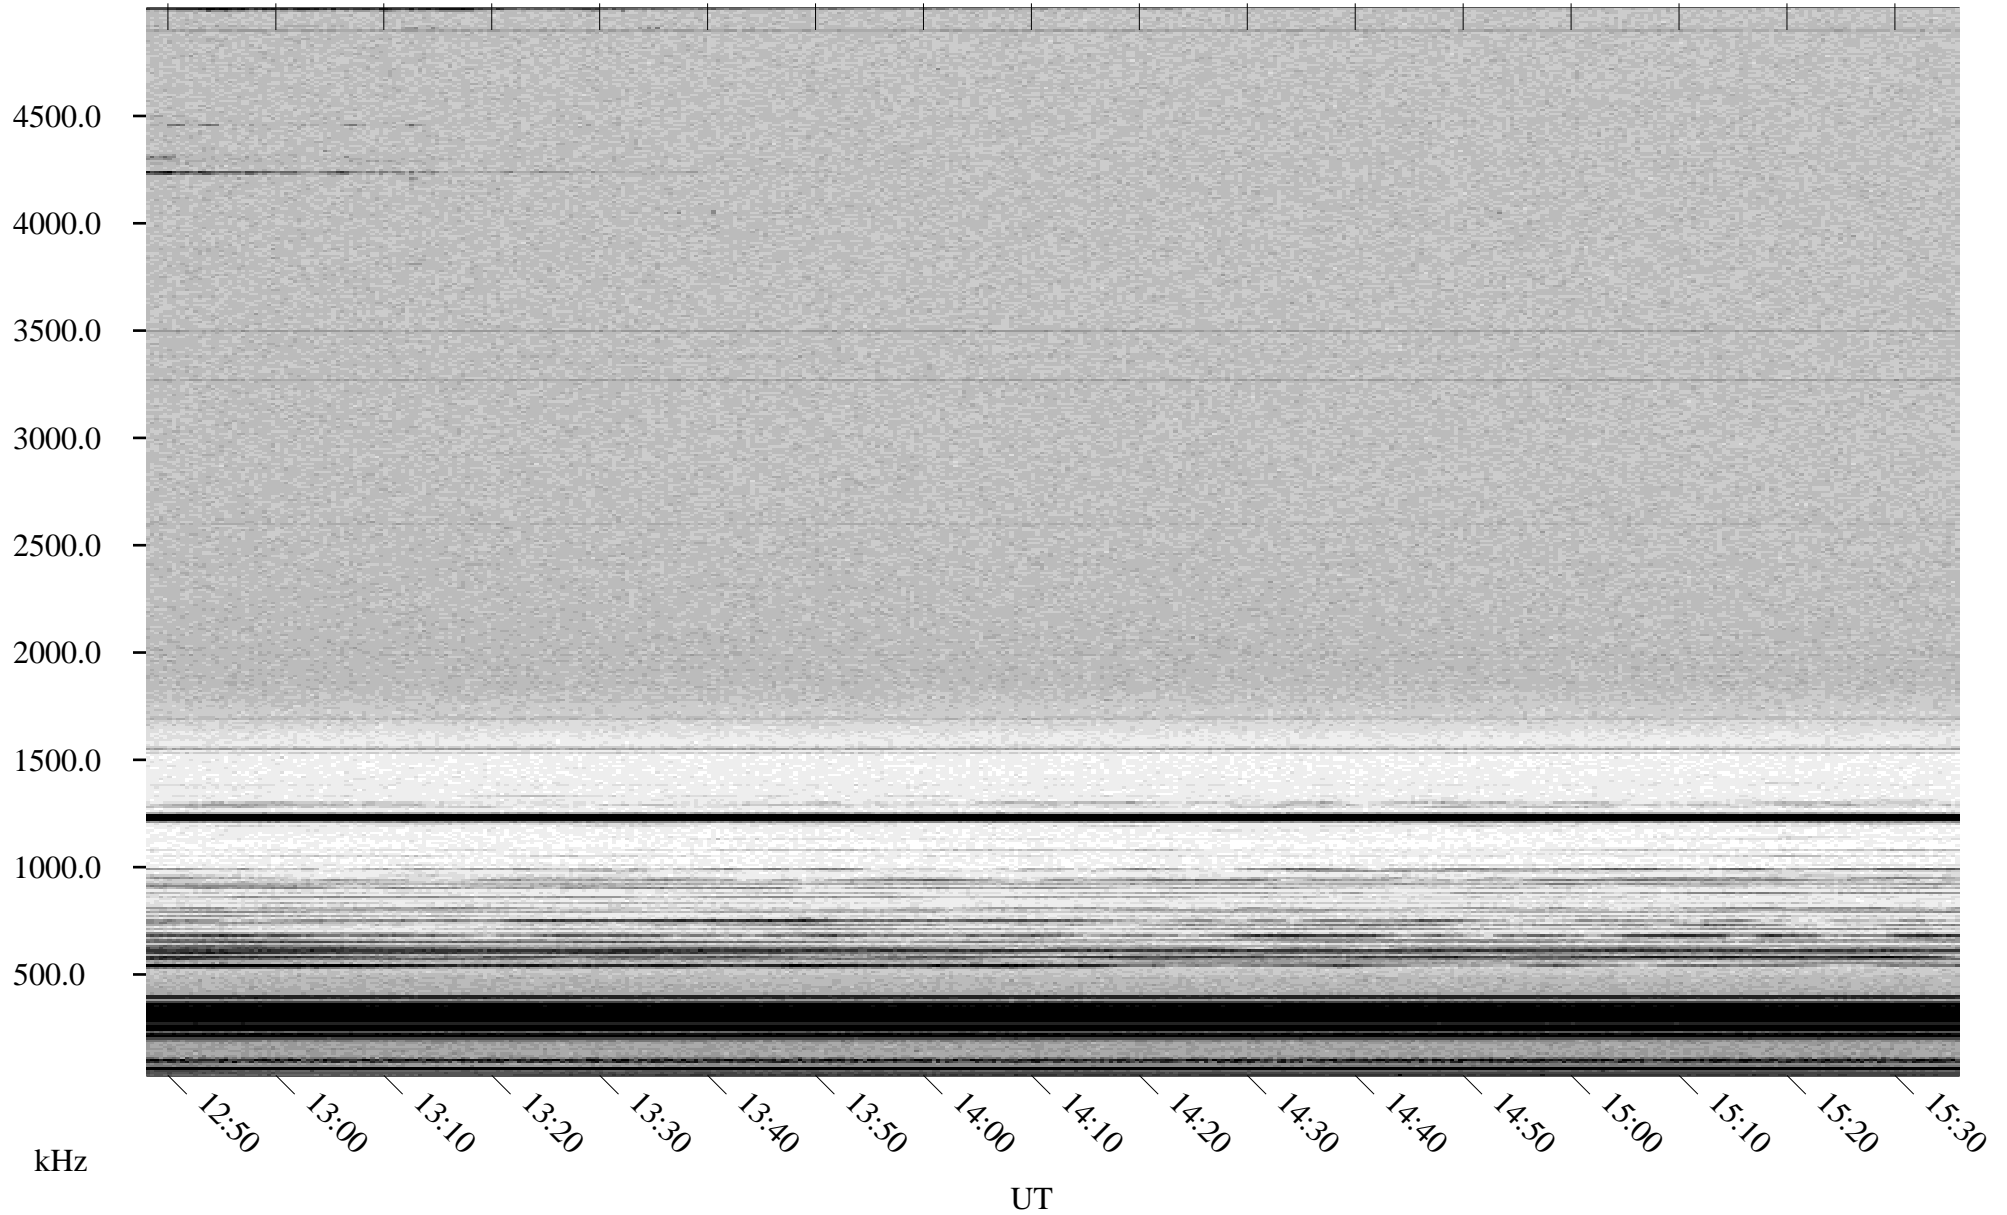

03/26/2001 Churchill, MTB

Linear Scale Black = 161 White = 15

ch010851.r00m max_12

Page 1

03/26/2001 Churchill, MTB

Linear Scale Black = 161 White = 15

ch01085l.r00m max_12

Page 2

03/27/2001 Churchill, MTB

Linear Scale Black = 161 White = 15

ch010851.r00m max_12

Page 3

03/27/2001 Churchill, MTB

Linear Scale Black = 161 White = 15

ch01085l.r00m max_12

Page 4

03/27/2001 Churchill, MTB

Linear Scale Black = 161 White = 15

ch010851.r00m max_12

Page 5

03/27/2001 Churchill, MTB

Linear Scale Black = 161 White = 15

ch01085l.r00m max_12

Page 6

03/27/2001 Churchill, MTB

Linear Scale Black = 161 White = 15

ch01085l.r00m max_12

Page 7

03/27/2001 Churchill, MTB

Linear Scale Black = 161 White = 15

ch010851.r00m max_12