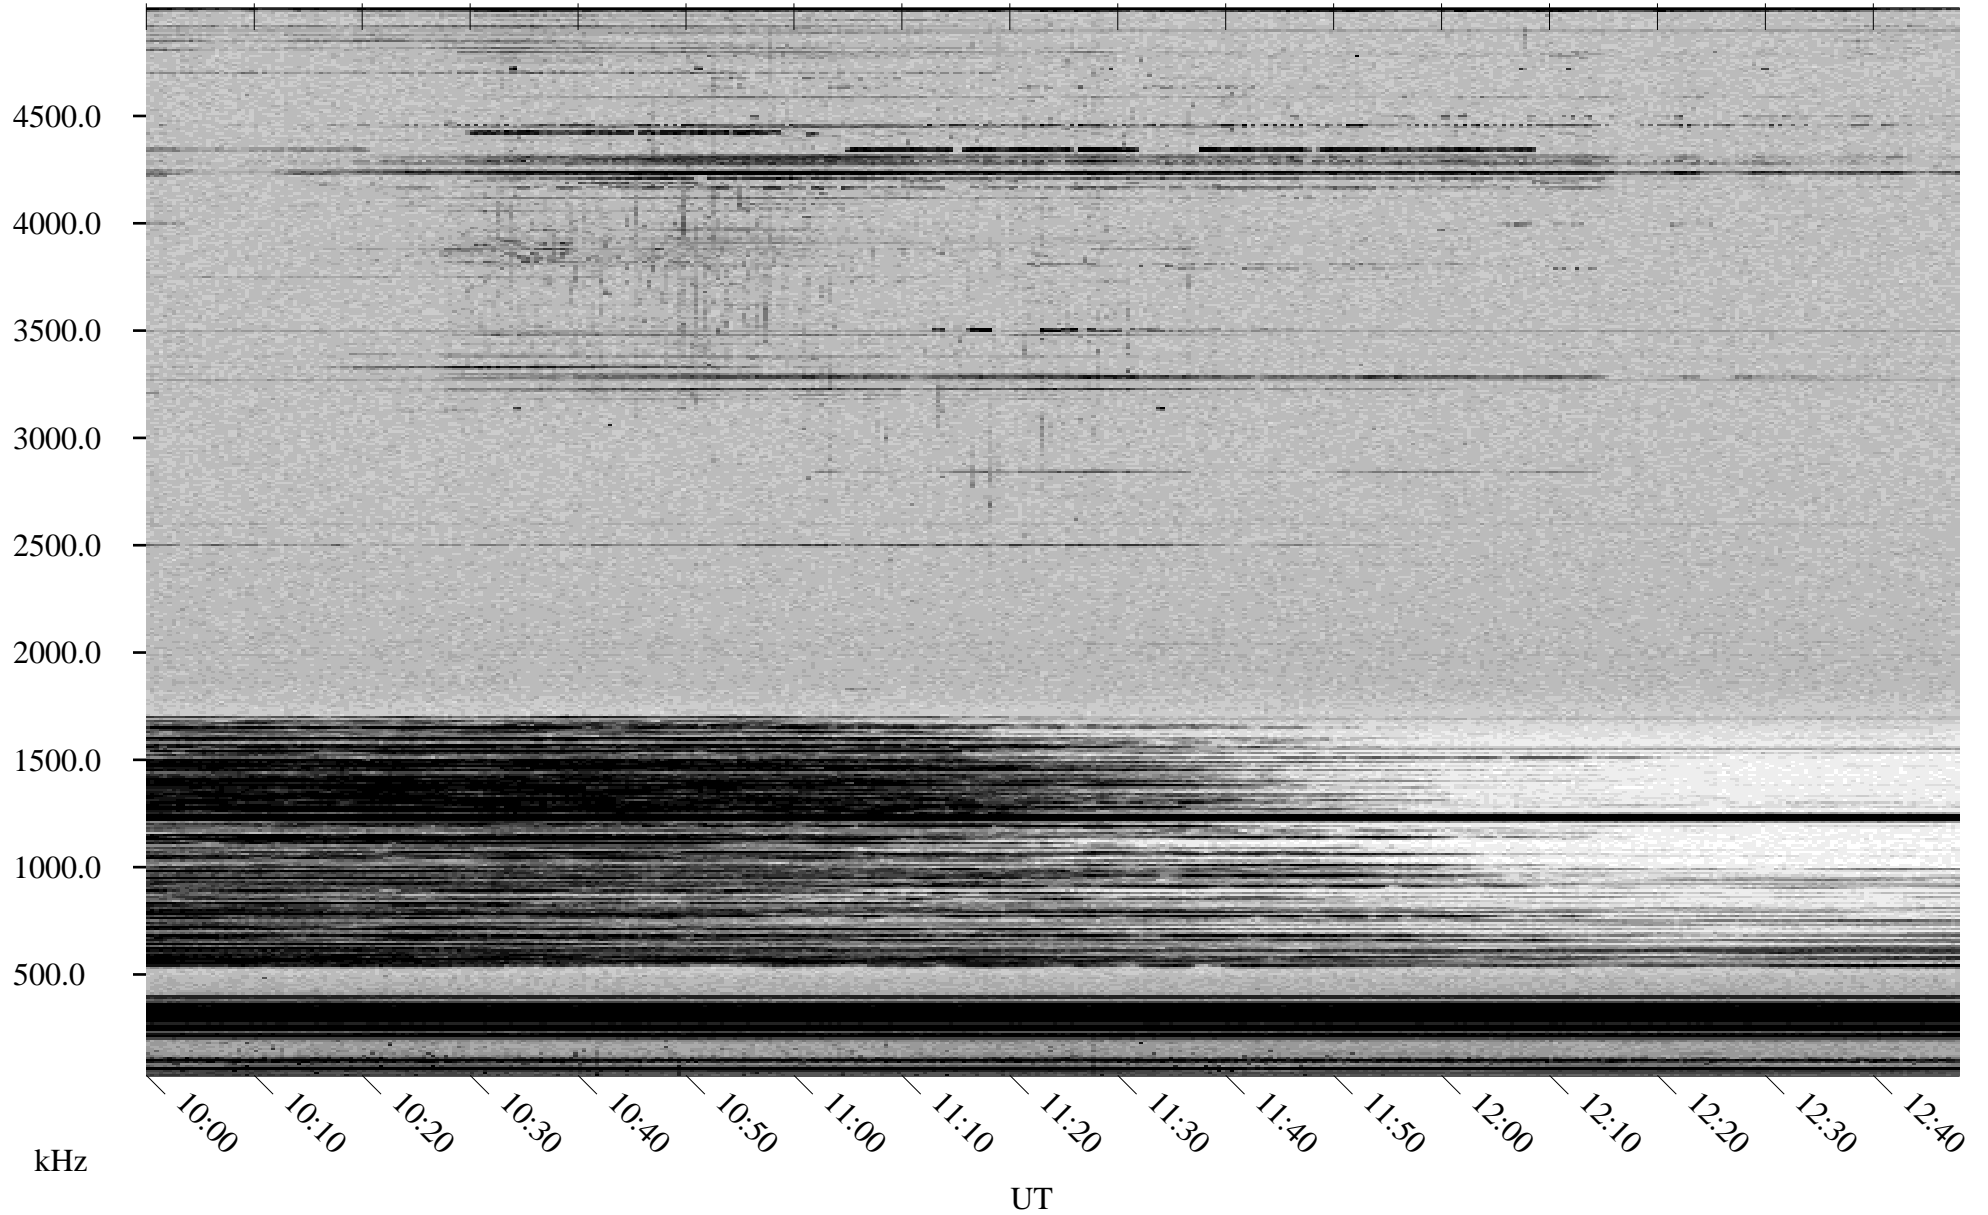

03/26/2001 Churchill, MTB

Linear Scale Black = 161 White = 15

ch010851.r00m max_12

Page 1

03/26/2001 Churchill, MTB

Linear Scale Black = 161 White = 15

ch01085l.r00m max_12

Page 2

03/27/2001 Churchill, MTB

Linear Scale Black = 161 White = 15

ch010851.r00m max_12

Page 3

03/27/2001 Churchill, MTB

Linear Scale Black = 161 White = 15

ch01085l.r00m max_12

Page 4

03/27/2001 Churchill, MTB

Linear Scale Black = 161 White = 15

ch010851.r00m max_12

Page 5

03/27/2001 Churchill, MTB

Linear Scale Black = 161 White = 15

ch01085l.r00m max_12

Page 6

03/27/2001 Churchill, MTB

Linear Scale Black = 161 White = 15

ch01085l.r00m max_12

Page 7

03/27/2001 Churchill, MTB

Linear Scale Black = 161 White = 15

ch010851.r00m max_12