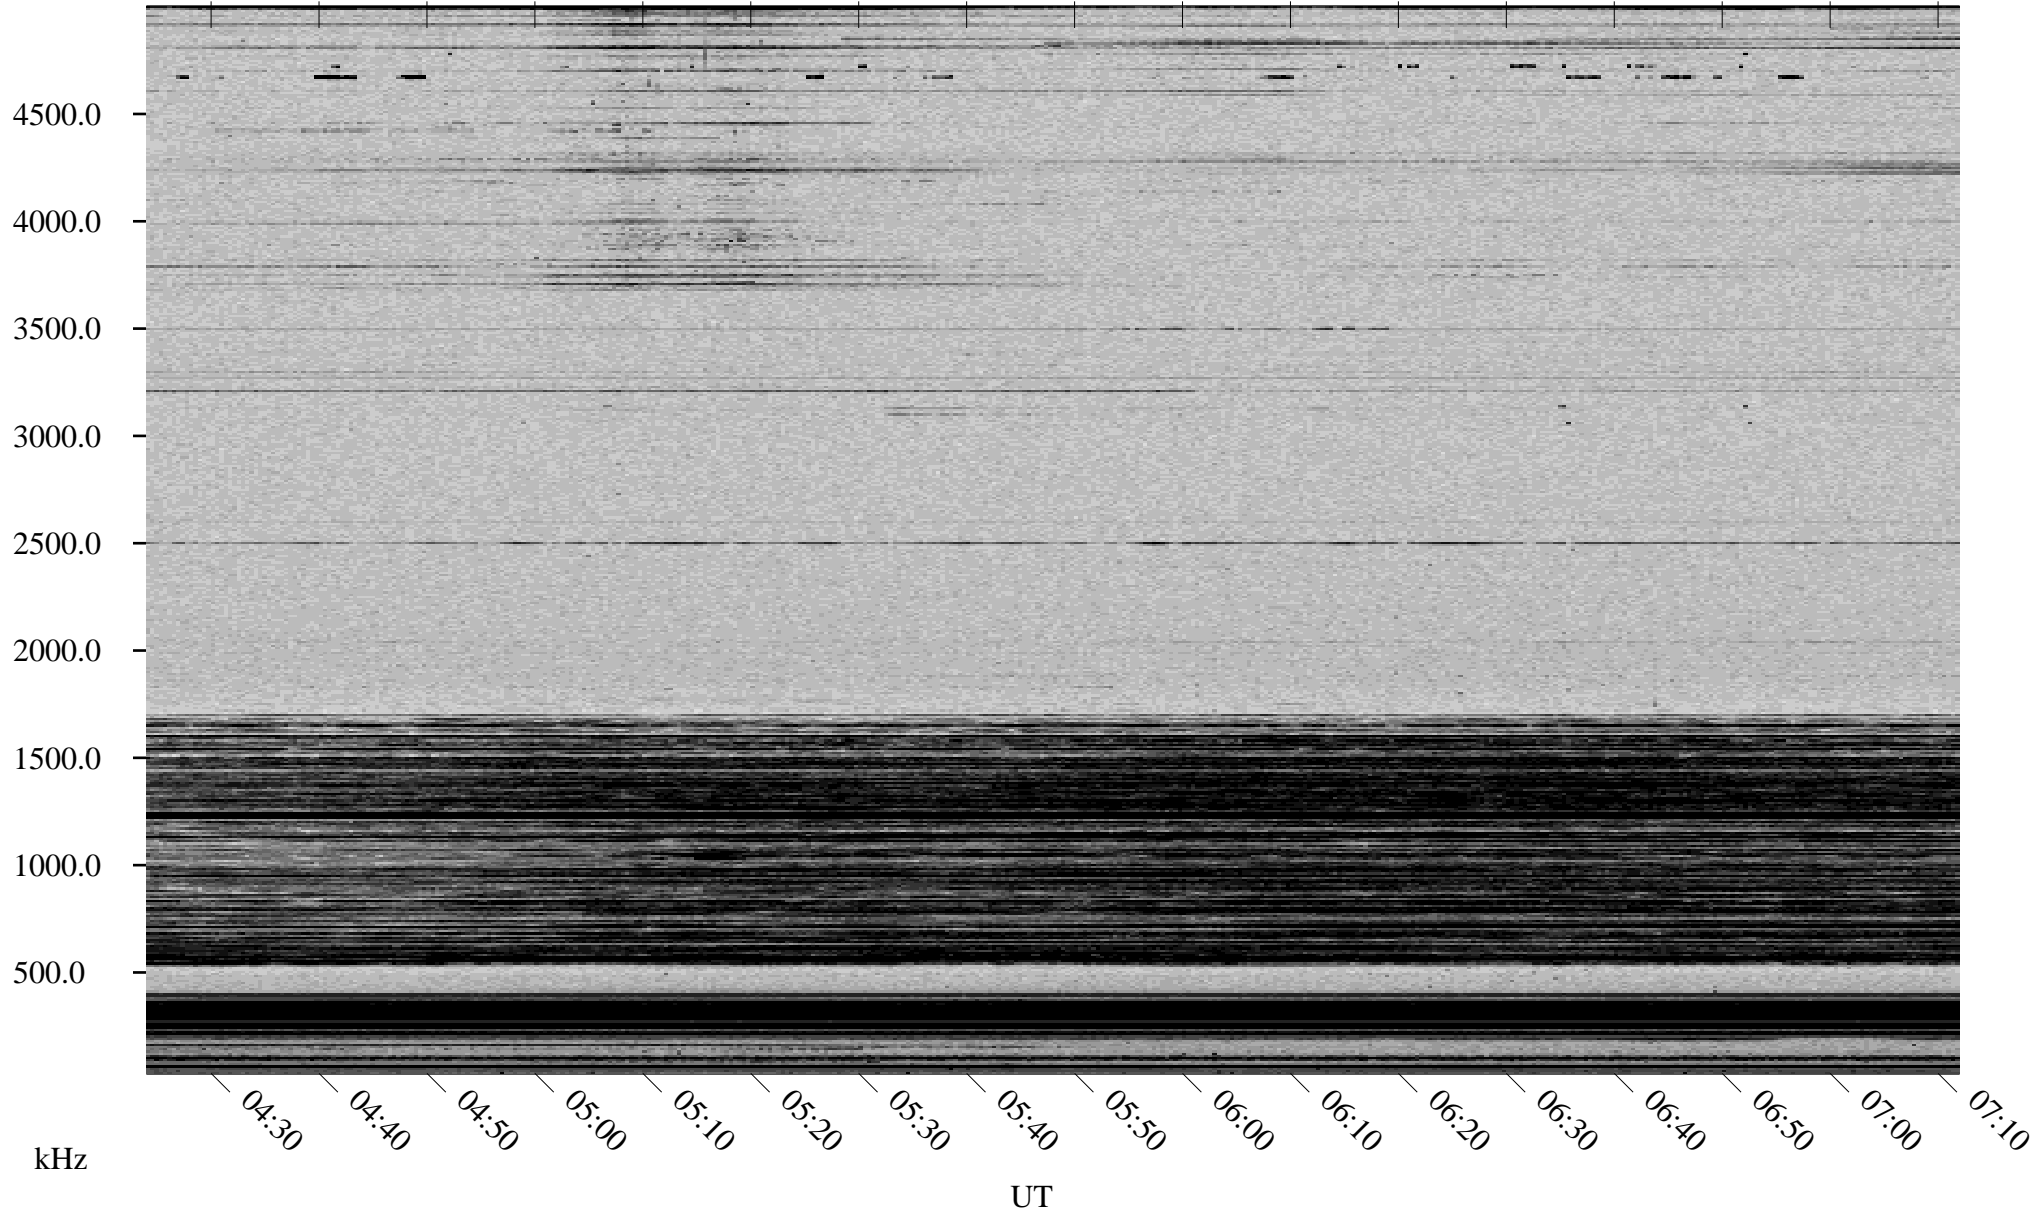

03/26/2001 Churchill, MTB

Linear Scale Black = 161 White = 15

ch010851.r00m max_12

Page 1

03/26/2001 Churchill, MTB

Linear Scale Black = 161 White = 15

ch01085l.r00m max_12

Page 2

03/27/2001 Churchill, MTB

Linear Scale Black = 161 White = 15

ch010851.r00m max_12

Page 3

03/27/2001 Churchill, MTB

Linear Scale Black = 161 White = 15

ch01085l.r00m max_12

Page 4

03/27/2001 Churchill, MTB

Linear Scale Black = 161 White = 15

ch010851.r00m max_12

Page 5

03/27/2001 Churchill, MTB

Linear Scale Black = 161 White = 15

ch01085l.r00m max_12

Page 6

03/27/2001 Churchill, MTB

Linear Scale Black = 161 White = 15

ch01085l.r00m max_12

Page 7

03/27/2001 Churchill, MTB

Linear Scale Black = 161 White = 15

ch010851.r00m max_12