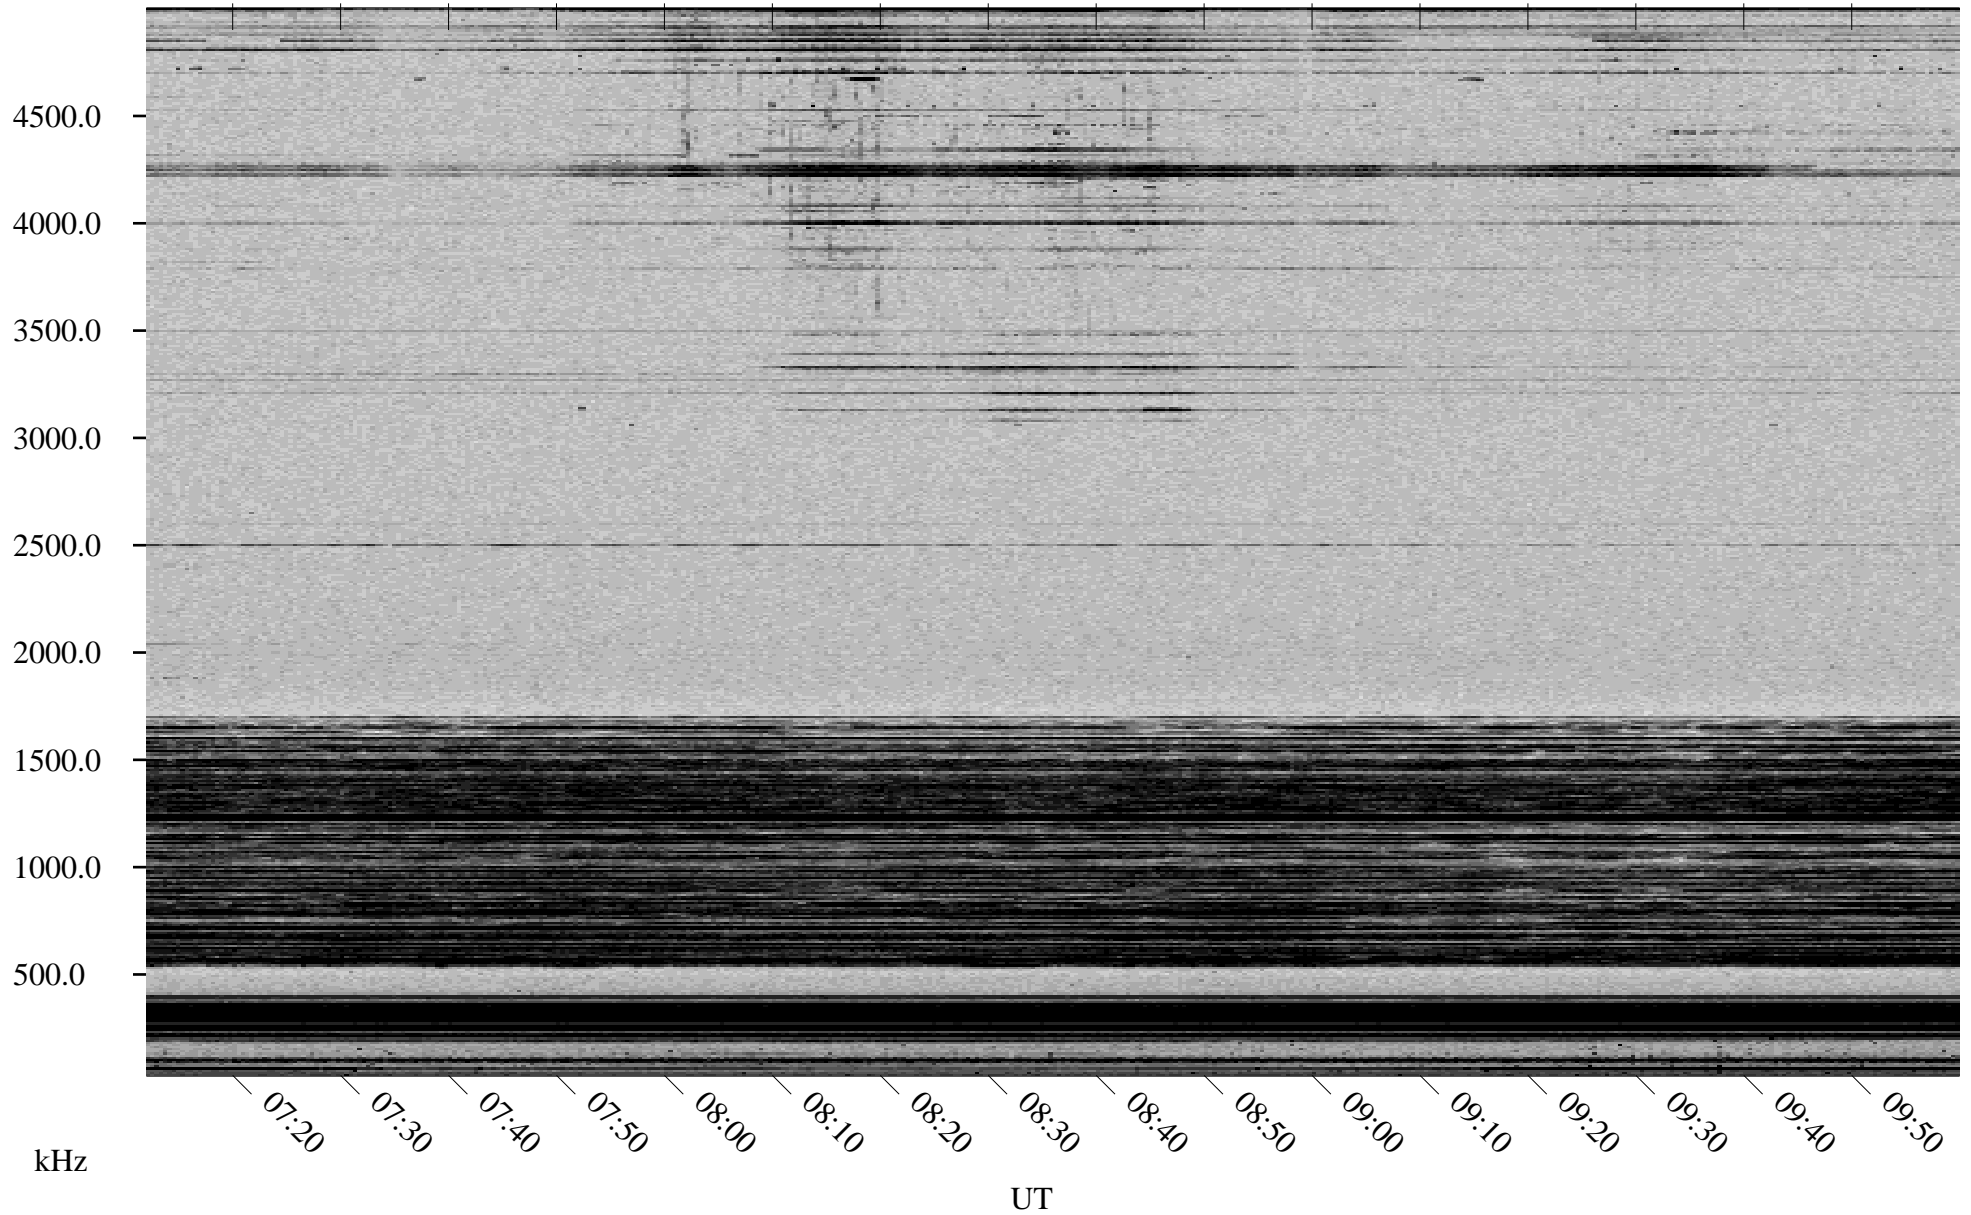

03/26/2001 Churchill, MTB

Linear Scale Black = 161 White = 15

ch010851.r00m max_12

Page 1

03/26/2001 Churchill, MTB

Linear Scale Black = 161 White = 15

ch01085l.r00m max_12

Page 2

03/27/2001 Churchill, MTB

Linear Scale Black = 161 White = 15

ch010851.r00m max_12

Page 3

03/27/2001 Churchill, MTB

Linear Scale Black = 161 White = 15

ch01085l.r00m max_12

Page 4

03/27/2001 Churchill, MTB

Linear Scale Black = 161 White = 15

ch010851.r00m max_12

Page 5

03/27/2001 Churchill, MTB

Linear Scale Black = 161 White = 15

ch01085l.r00m max_12

Page 6

03/27/2001 Churchill, MTB

Linear Scale Black = 161 White = 15

ch01085l.r00m max_12

Page 7

03/27/2001 Churchill, MTB

Linear Scale Black = 161 White = 15

ch010851.r00m max_12