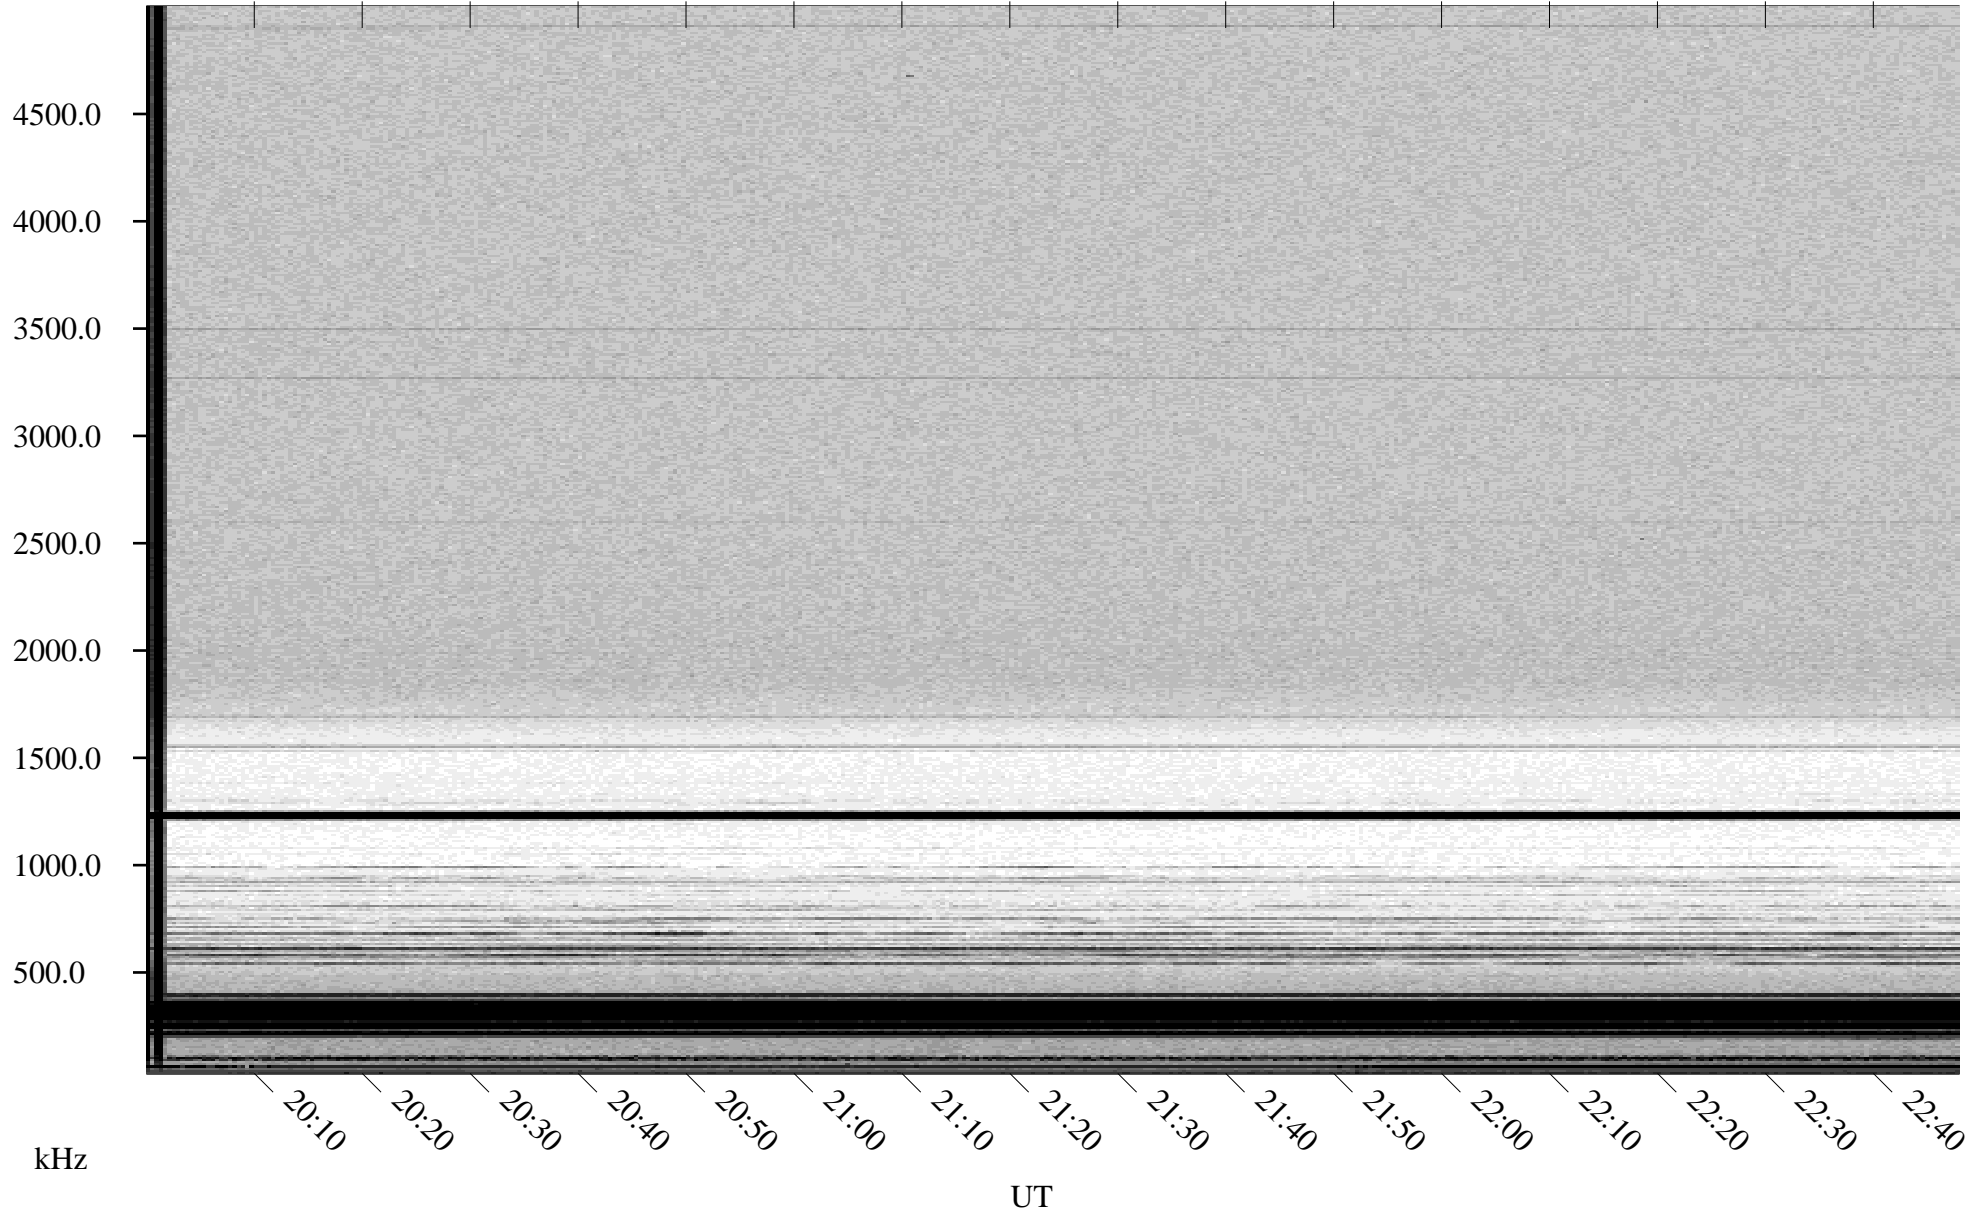

03/26/2001 Churchill, MTB

Linear Scale Black = 161 White = 15

ch010851.r00m max_12

Page 1

03/26/2001 Churchill, MTB

Linear Scale Black = 161 White = 15

ch01085l.r00m max_12

Page 2

03/27/2001 Churchill, MTB

Linear Scale Black = 161 White = 15

ch010851.r00m max_12

Page 3

03/27/2001 Churchill, MTB

Linear Scale Black = 161 White = 15

ch01085l.r00m max_12

Page 4

03/27/2001 Churchill, MTB

Linear Scale Black = 161 White = 15

ch010851.r00m max_12

Page 5

03/27/2001 Churchill, MTB

Linear Scale Black = 161 White = 15

ch01085l.r00m max_12

Page 6

03/27/2001 Churchill, MTB

Linear Scale Black = 161 White = 15

ch01085l.r00m max_12

Page 7

03/27/2001 Churchill, MTB

Linear Scale Black = 161 White = 15

ch010851.r00m max_12