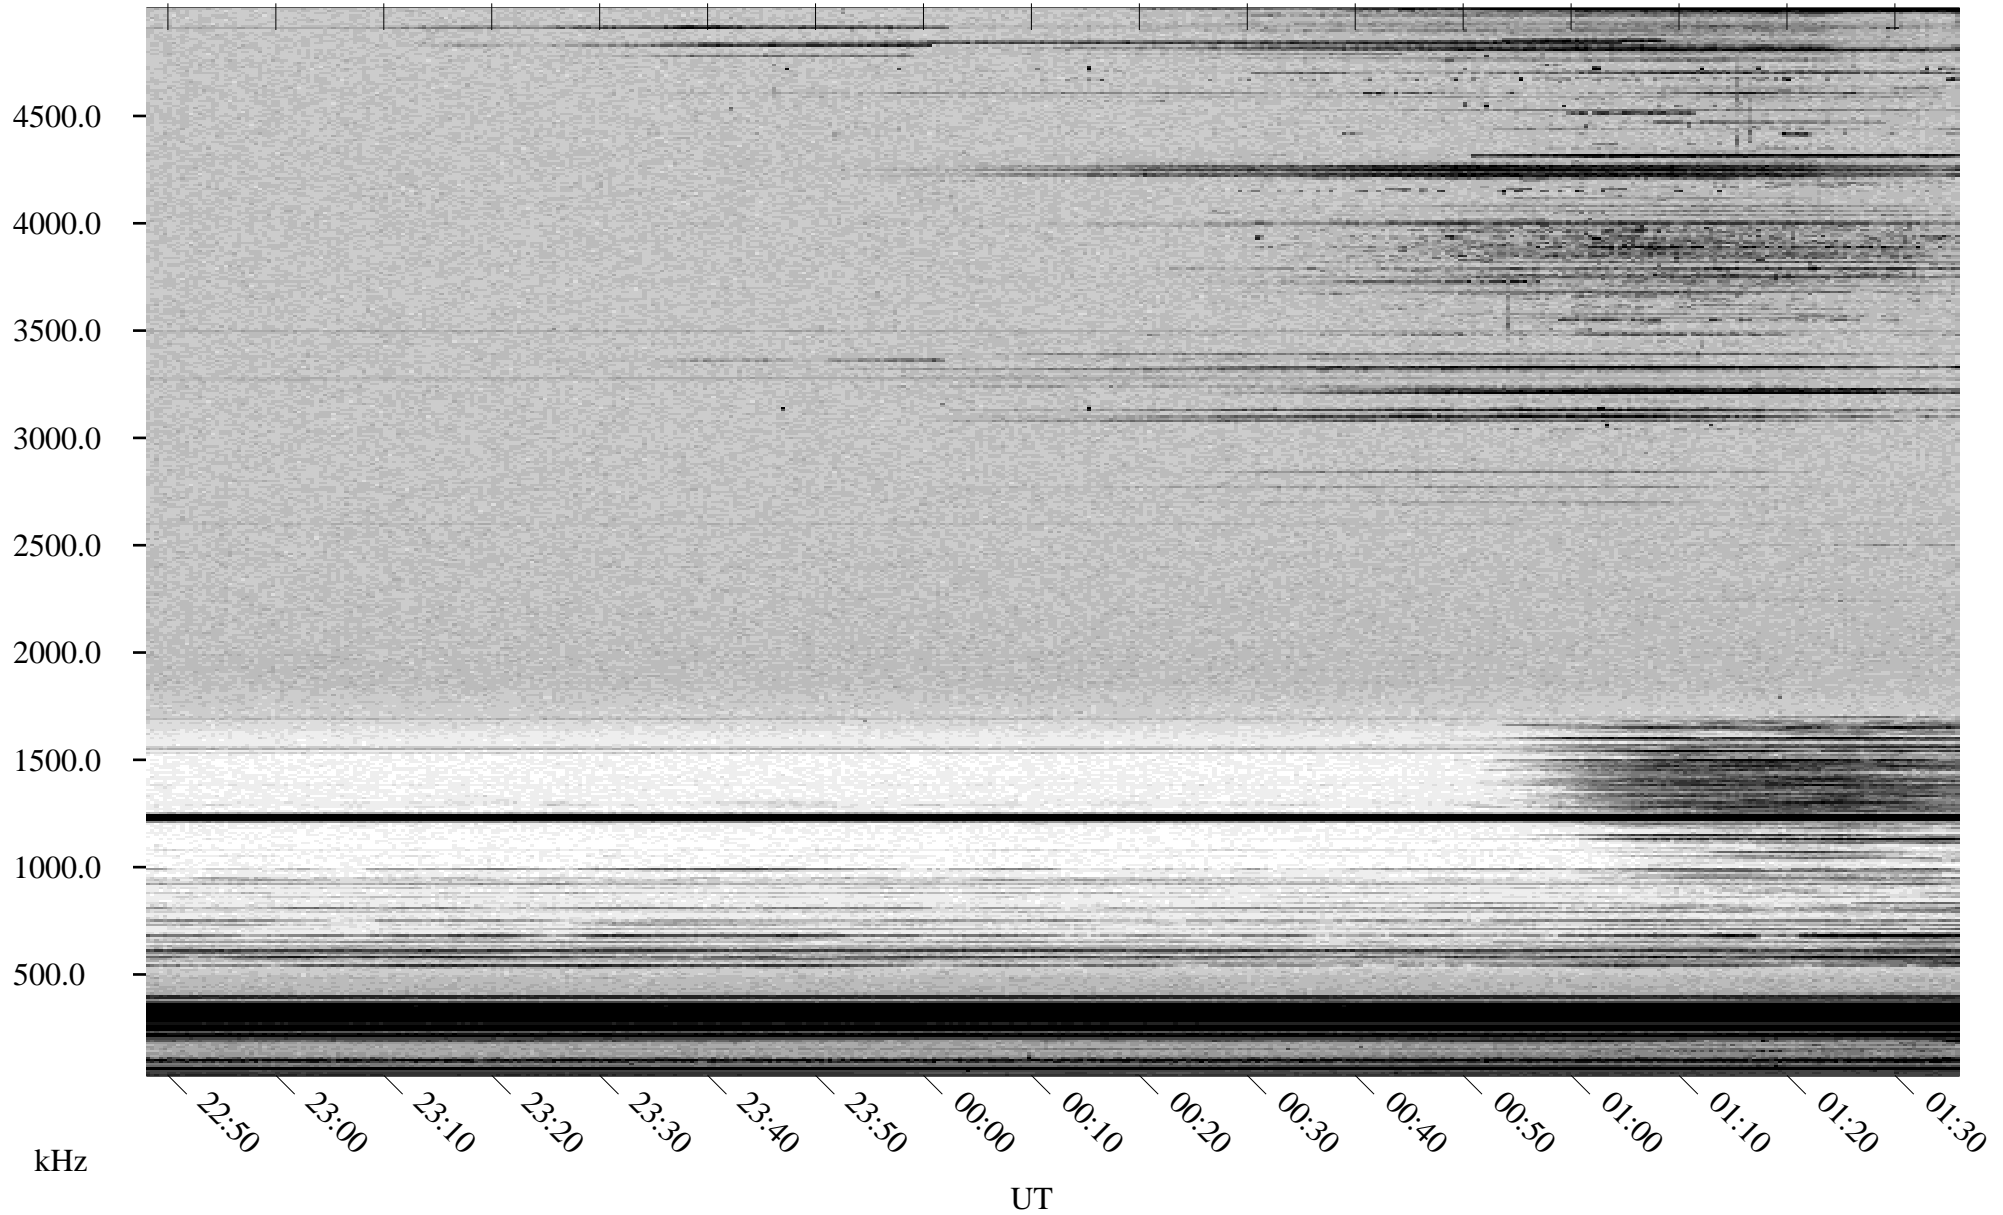

03/26/2001 Churchill, MTB

Linear Scale Black = 161 White = 15

ch010851.r00m max_12

Page 1

03/26/2001 Churchill, MTB

Linear Scale Black = 161 White = 15

ch01085l.r00m max_12

Page 2

03/27/2001 Churchill, MTB

Linear Scale Black = 161 White = 15

ch010851.r00m max_12

Page 3

03/27/2001 Churchill, MTB

Linear Scale Black = 161 White = 15

ch01085l.r00m max_12

Page 4

03/27/2001 Churchill, MTB

Linear Scale Black = 161 White = 15

ch010851.r00m max_12

Page 5

03/27/2001 Churchill, MTB

Linear Scale Black = 161 White = 15

ch01085l.r00m max_12

Page 6

03/27/2001 Churchill, MTB

Linear Scale Black = 161 White = 15

ch01085l.r00m max_12

Page 7

03/27/2001 Churchill, MTB

Linear Scale Black = 161 White = 15

ch010851.r00m max_12