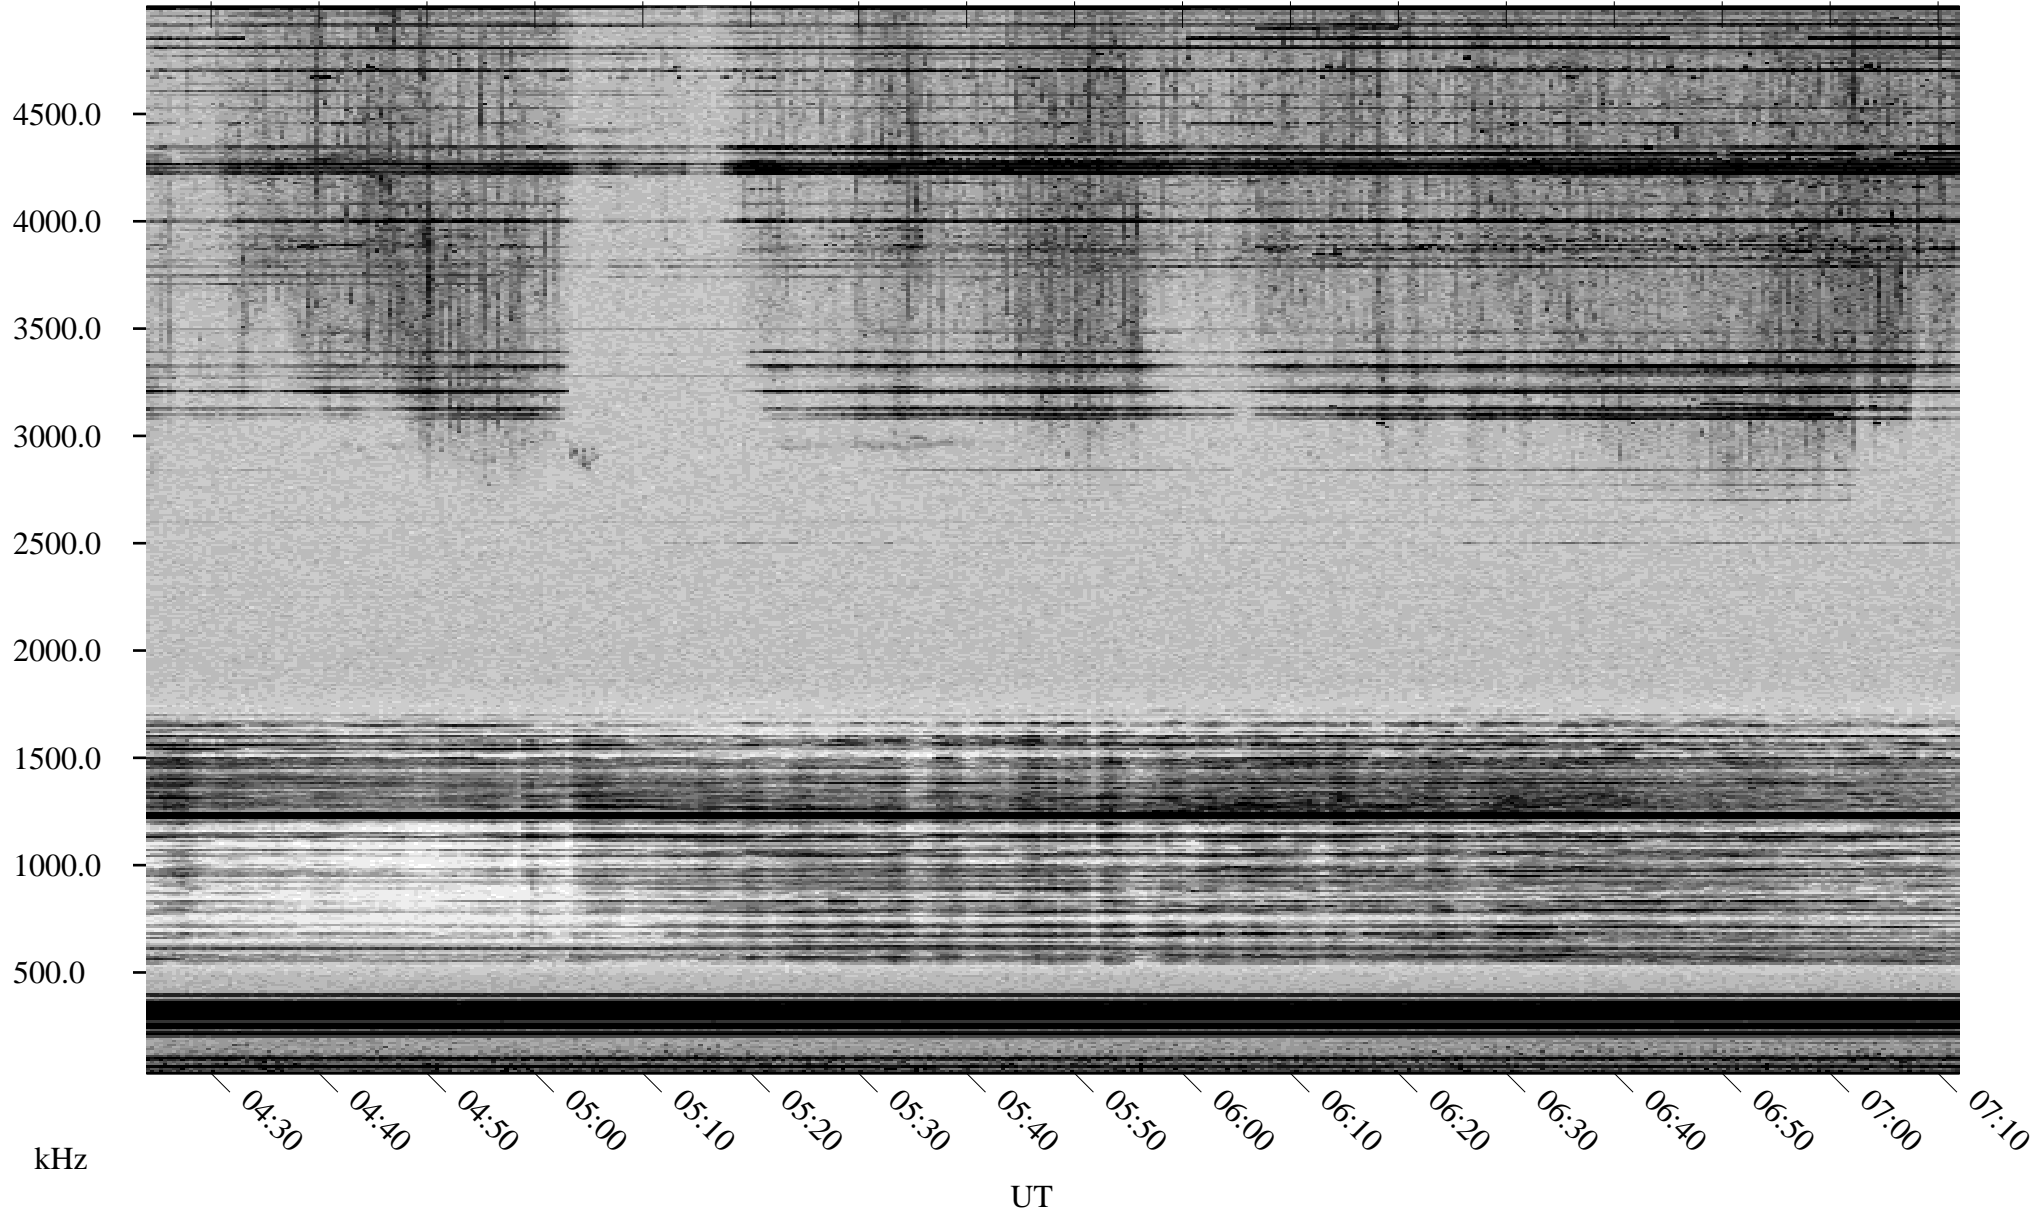

# 03/29/2001 Churchill, Manitoba

Linear Scale    Black = 161    White = 15

ch01088l.r00m max\_12

Page 1

# 03/29/2001 Churchill, Manitoba

Linear Scale    Black = 161    White = 15

ch01088l.r00m max\_12

Page 2

# 03/30/2001 Churchill, Manitoba

Linear Scale    Black = 161    White = 15

ch01088l.r00m max\_12

Page 3

# 03/30/2001 Churchill, Manitoba

Linear Scale    Black = 161    White = 15

ch01088l.r00m max\_12

Page 4