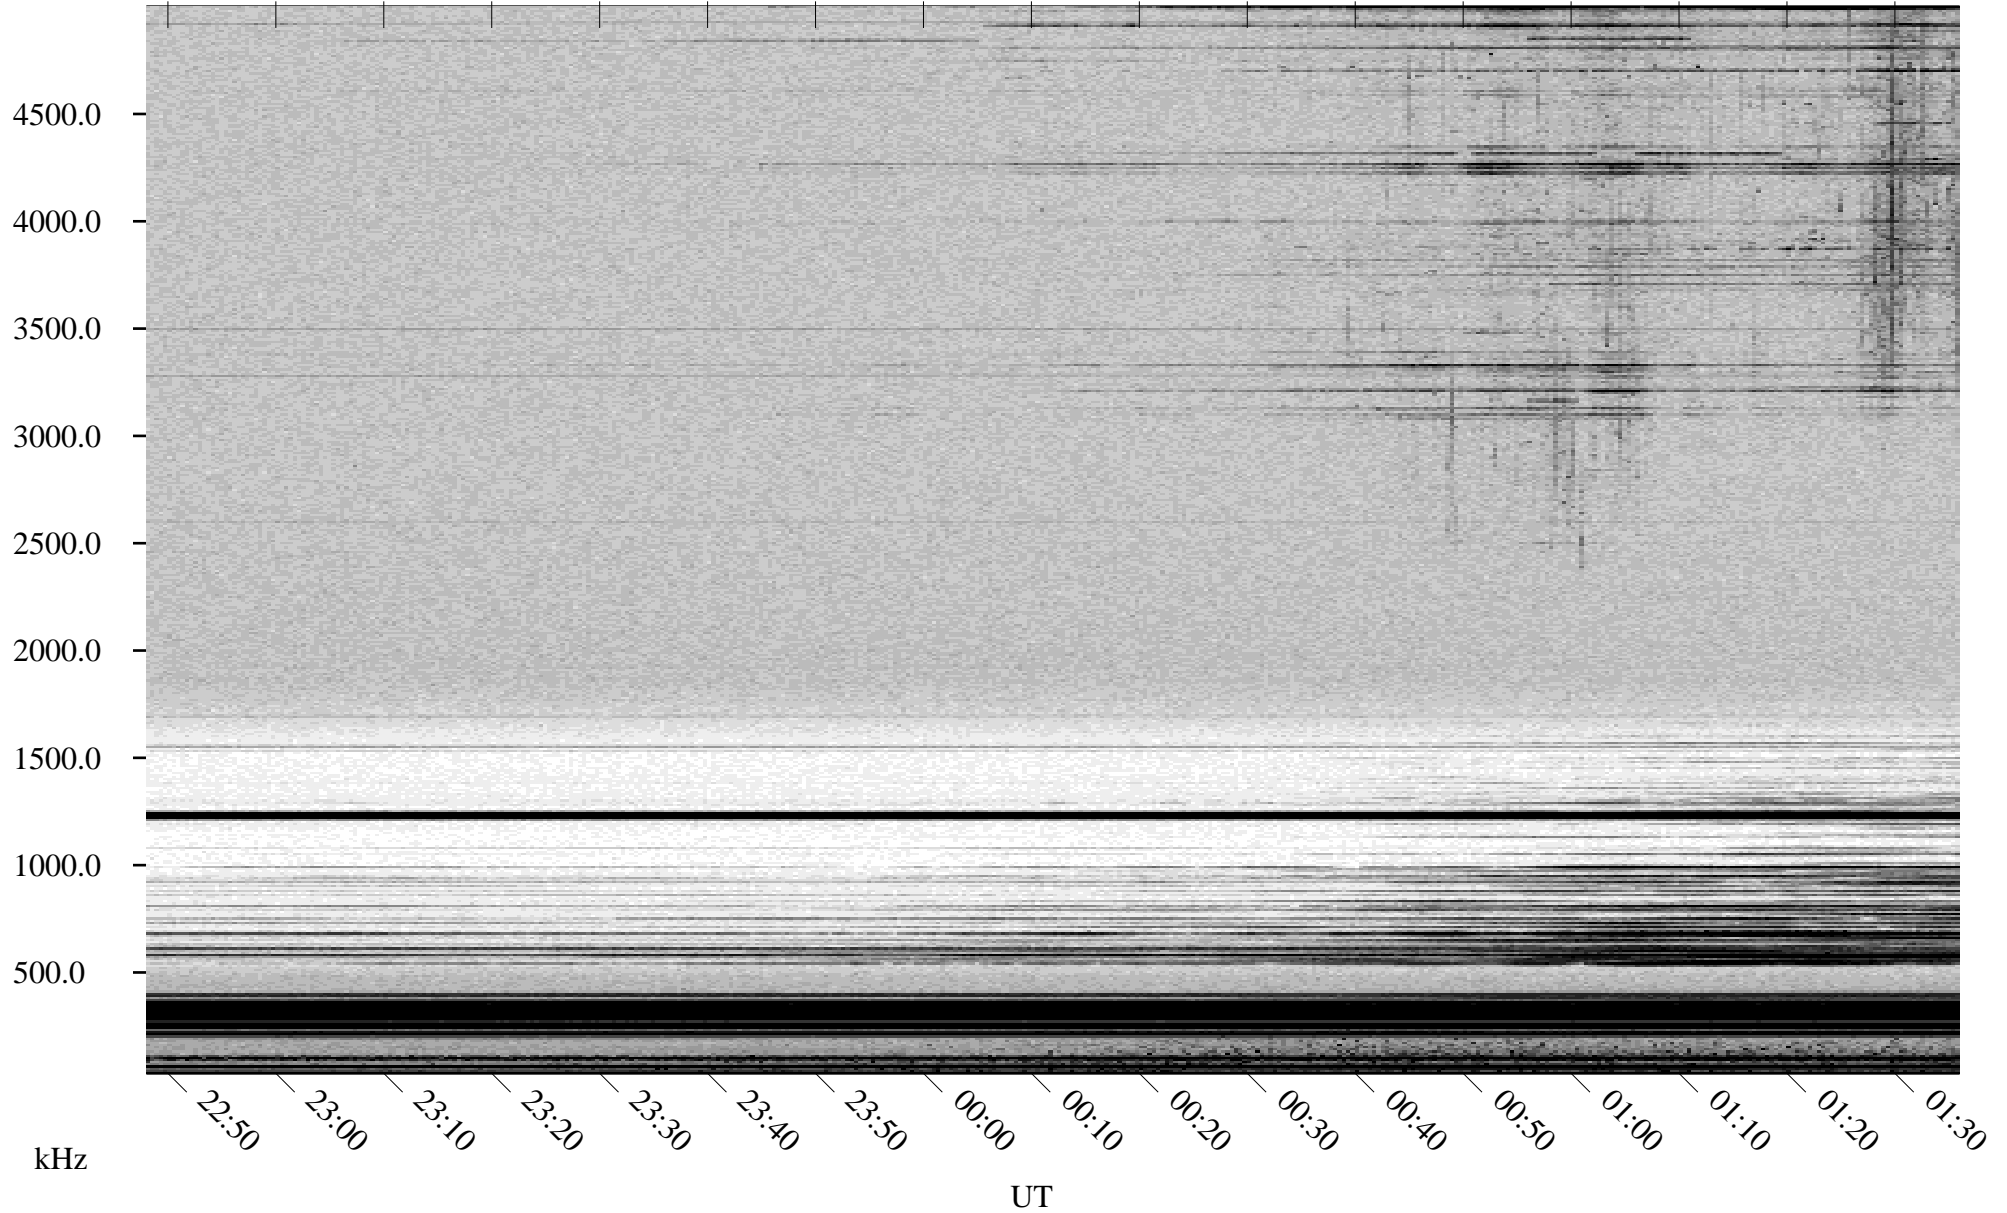

# 03/29/2001 Churchill, Manitoba

Linear Scale    Black = 161    White = 15

ch01088l.r00m max\_12

Page 1

# 03/29/2001 Churchill, Manitoba

Linear Scale    Black = 161    White = 15

ch01088l.r00m max\_12

Page 2

# 03/30/2001 Churchill, Manitoba

Linear Scale    Black = 161    White = 15

ch01088l.r00m max\_12

Page 3

# 03/30/2001 Churchill, Manitoba

Linear Scale    Black = 161    White = 15

ch01088l.r00m max\_12

Page 4