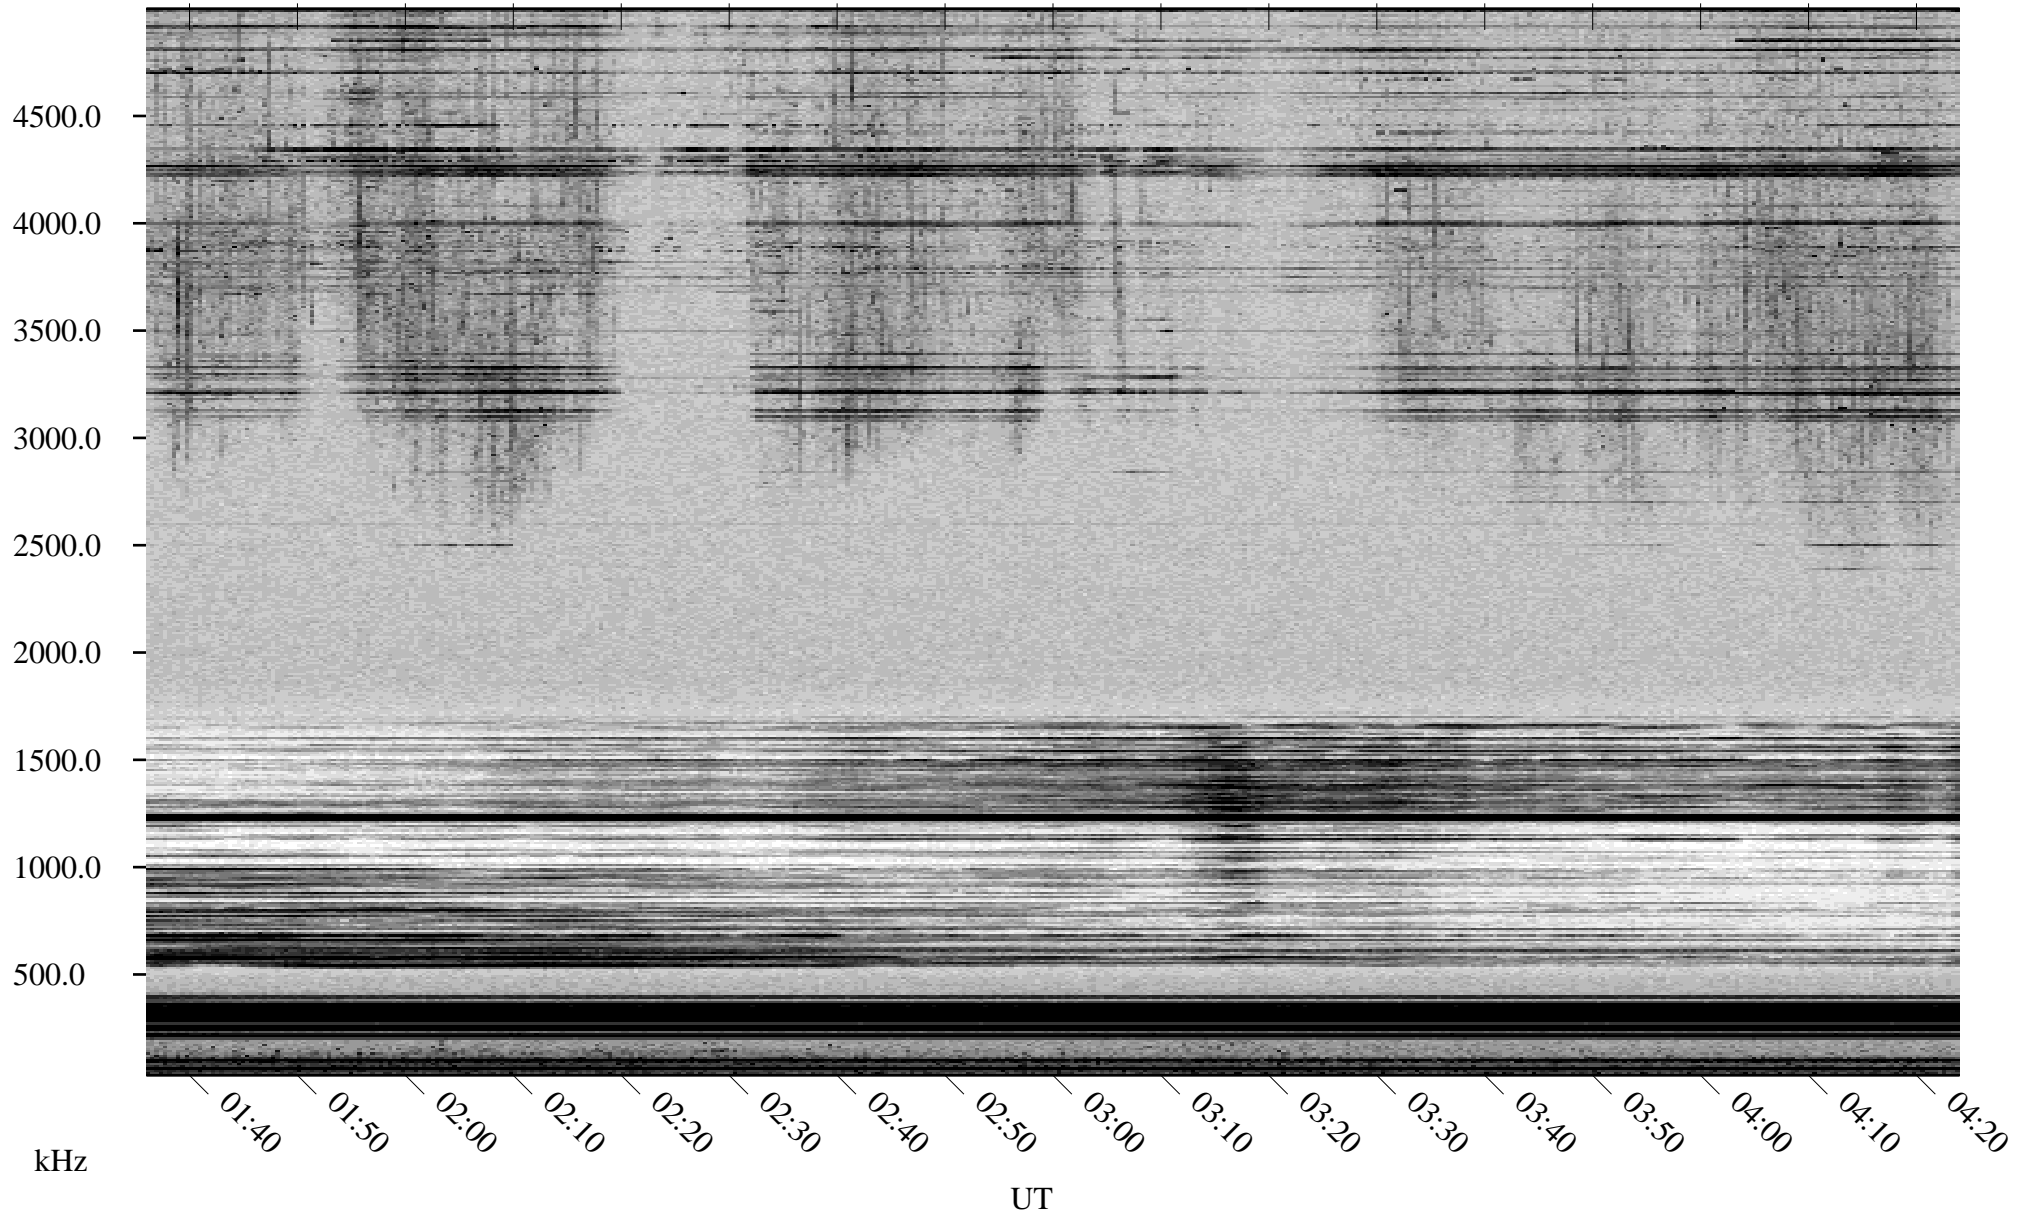

# 03/29/2001 Churchill, Manitoba

Linear Scale    Black = 161    White = 15

ch01088l.r00m max\_12

Page 1

# 03/29/2001 Churchill, Manitoba

Linear Scale    Black = 161    White = 15

ch01088l.r00m max\_12

Page 2

# 03/30/2001 Churchill, Manitoba

Linear Scale    Black = 161    White = 15

ch01088l.r00m max\_12

Page 3

# 03/30/2001 Churchill, Manitoba

Linear Scale    Black = 161    White = 15

ch01088l.r00m max\_12

Page 4