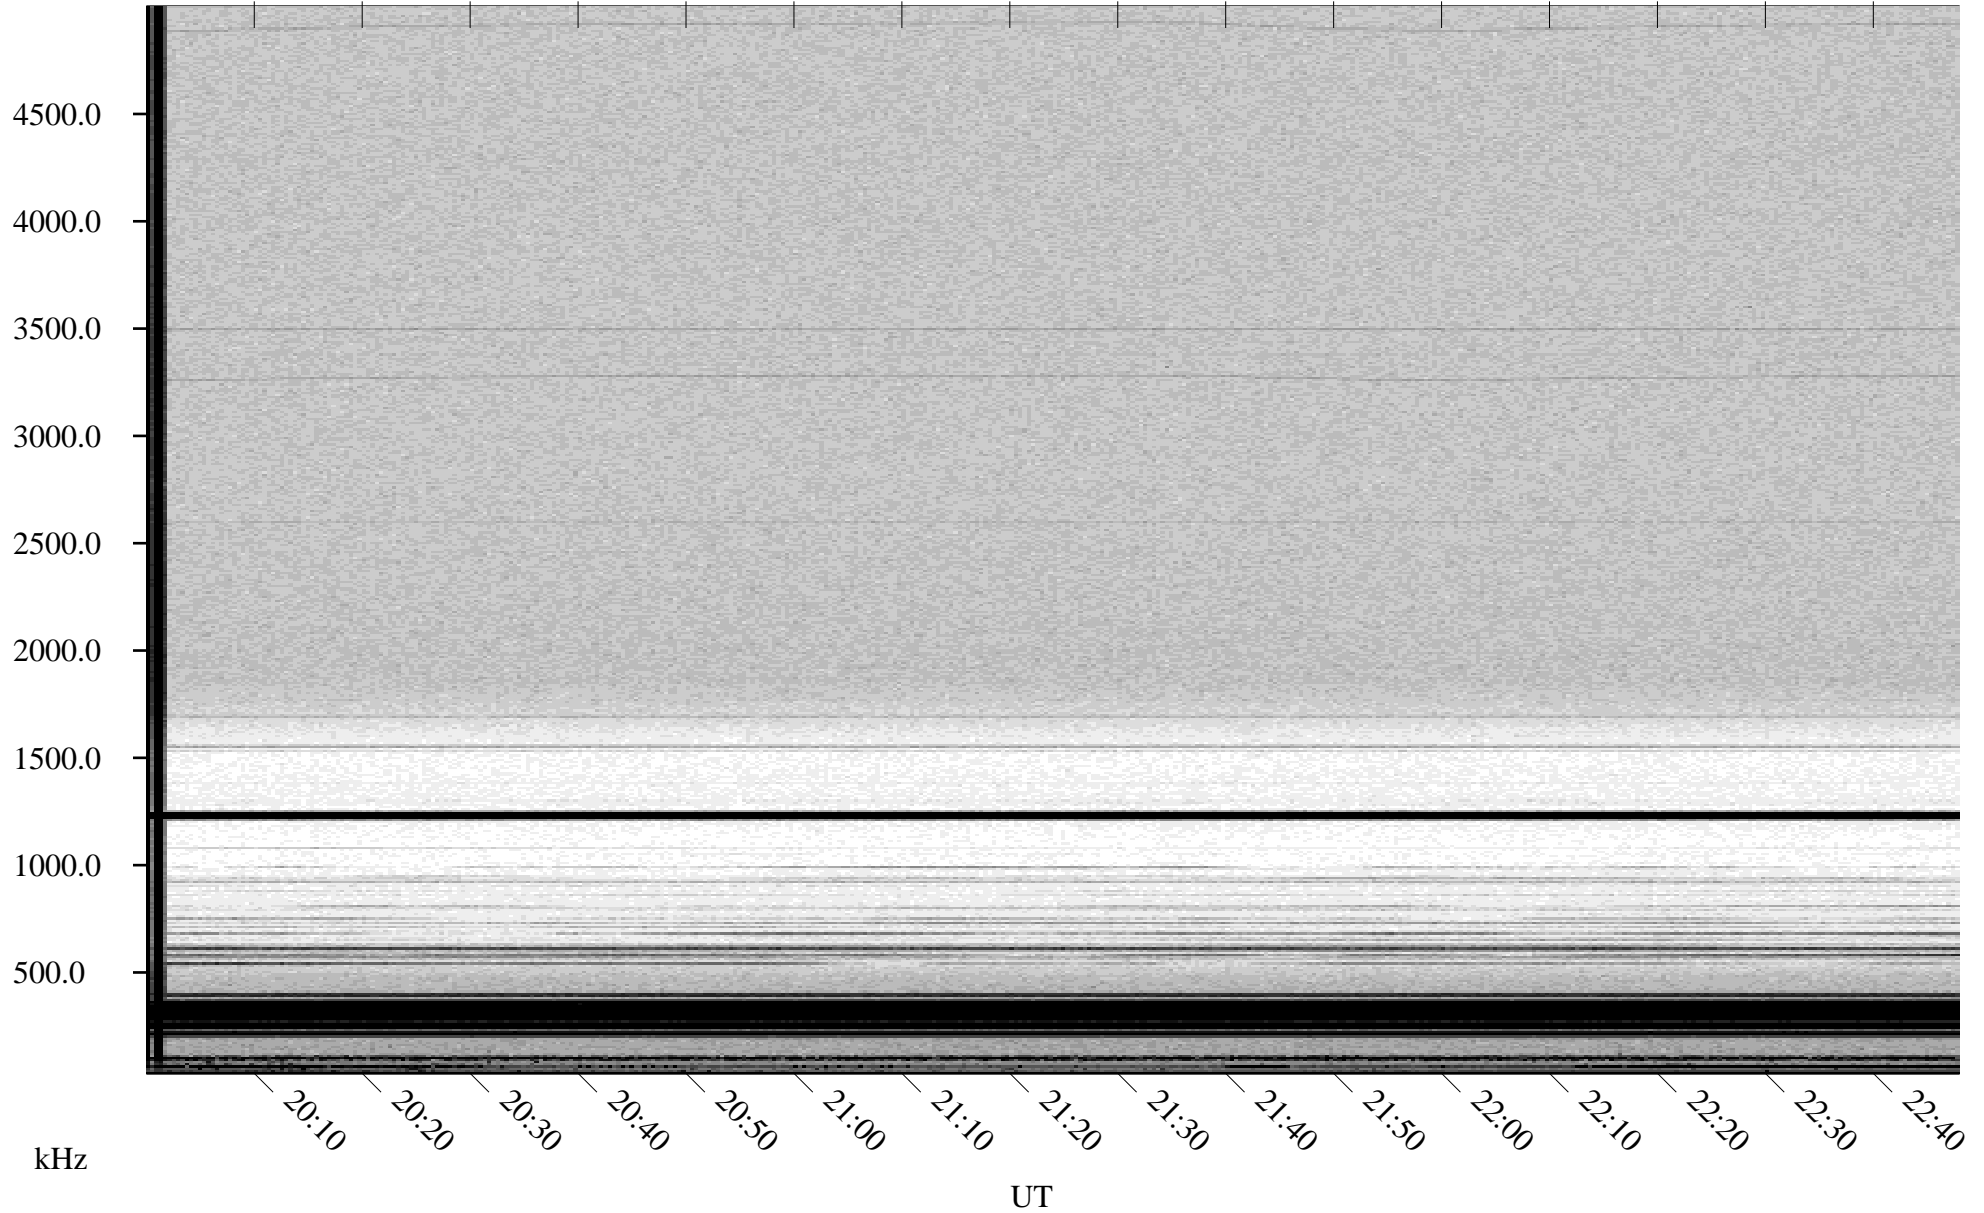

# 03/29/2001 Churchill, Manitoba

Linear Scale    Black = 161    White = 15

ch01088l.r00m max\_12

Page 1

# 03/29/2001 Churchill, Manitoba

Linear Scale    Black = 161    White = 15

ch01088l.r00m max\_12

Page 2

# 03/30/2001 Churchill, Manitoba

Linear Scale    Black = 161    White = 15

ch01088l.r00m max\_12

Page 3

# 03/30/2001 Churchill, Manitoba

Linear Scale    Black = 161    White = 15

ch01088l.r00m max\_12

Page 4