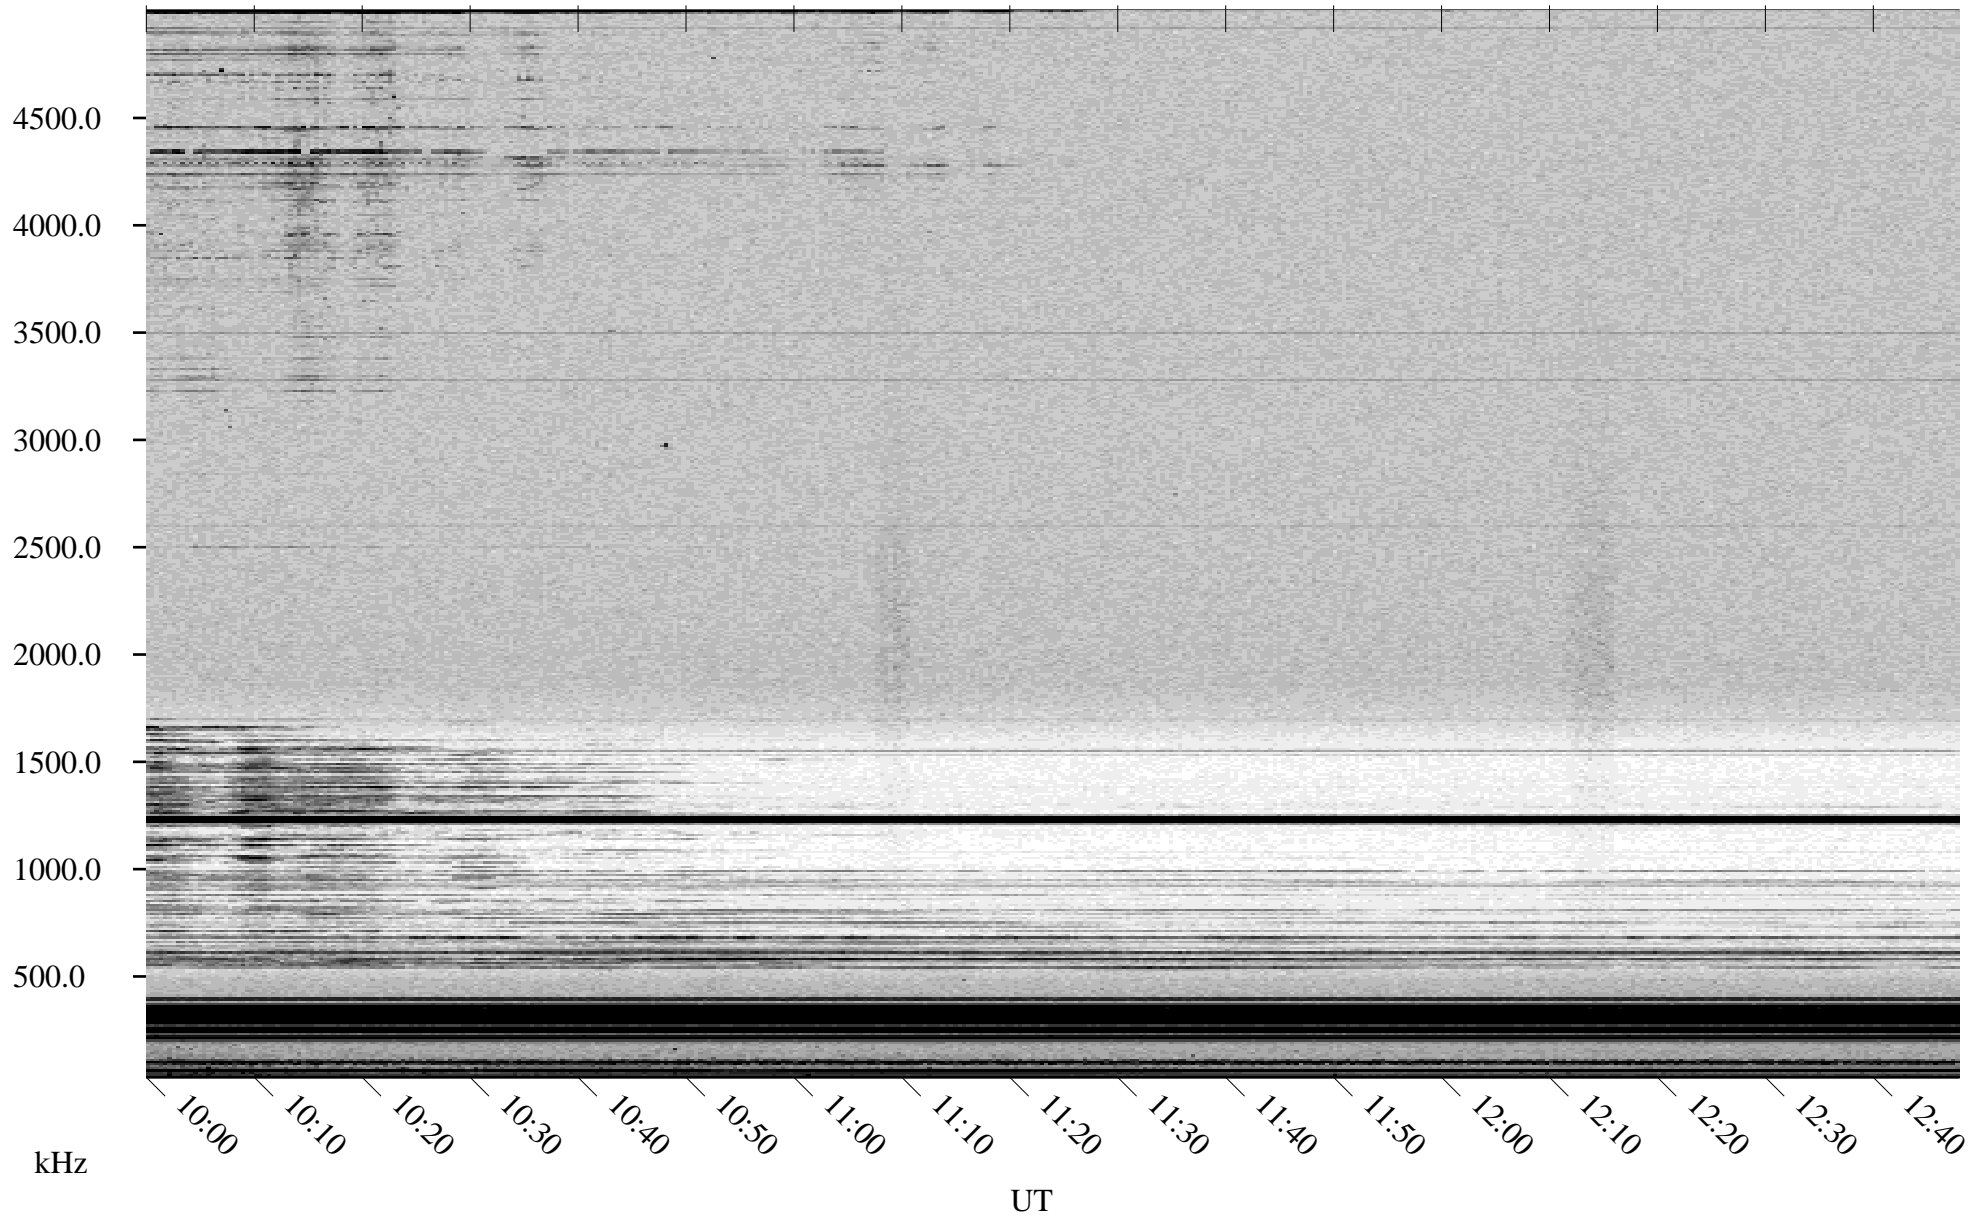

# 03/30/2001 Churchill, Manitoba

Linear Scale    Black = 161    White = 15

ch01088l.r00m max\_12

Page 5

# 03/30/2001 Churchill, Manitoba

Linear Scale    Black = 161    White = 15

ch01088l.r00m max\_12

Page 6

# 03/30/2001 Churchill, Manitoba

Linear Scale    Black = 161    White = 15

ch01088l.r00m max\_12

Page 7

# 03/30/2001 Churchill, Manitoba

Linear Scale    Black = 161    White = 15

ch01088l.r00m max\_12