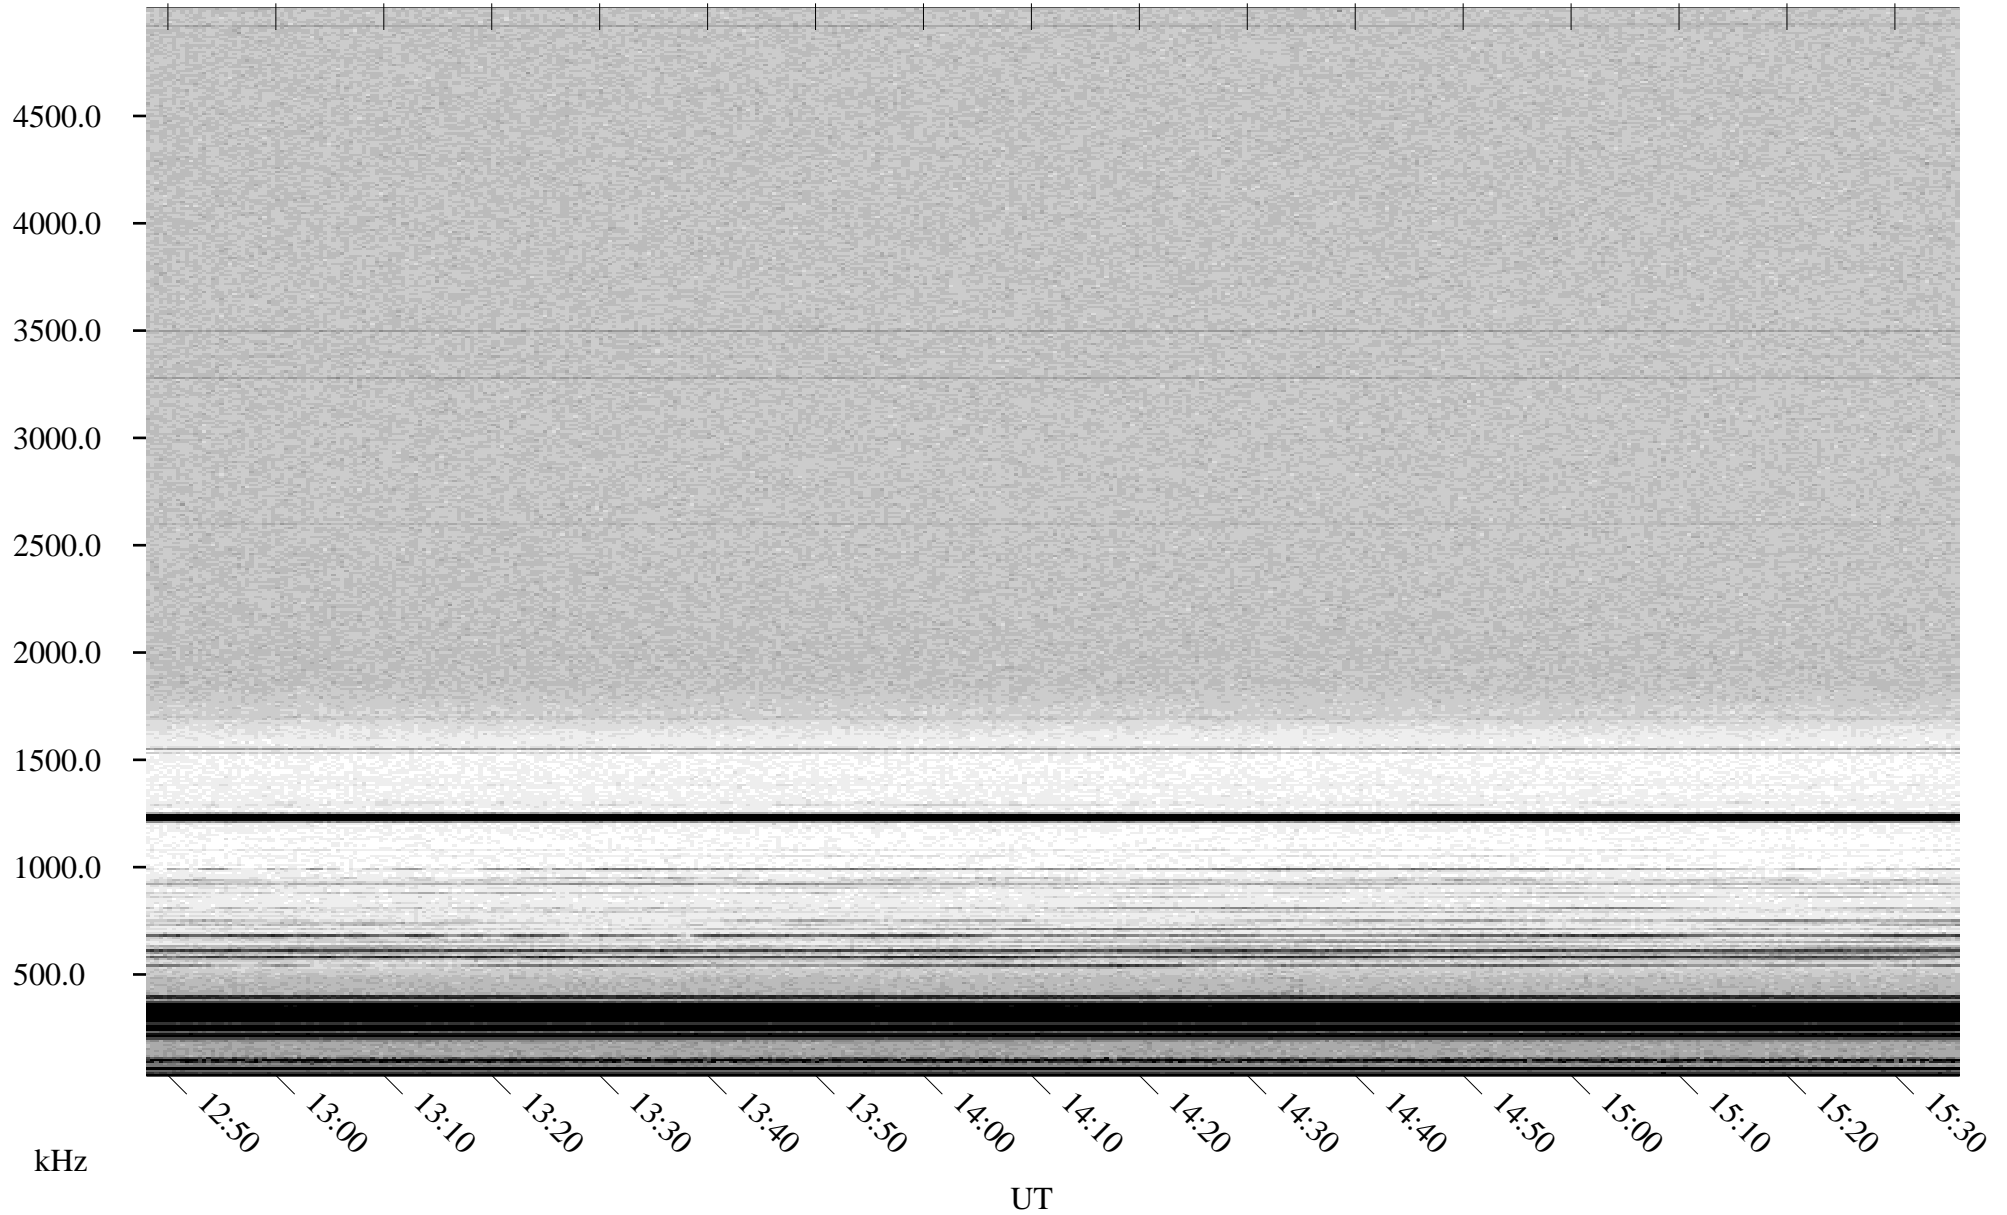

# 03/30/2001 Churchill, Manitoba

Linear Scale    Black = 161    White = 15

ch01088l.r00m max\_12

Page 6

# 03/30/2001 Churchill, Manitoba

Linear Scale    Black = 161    White = 15

ch01088l.r00m max\_12

Page 7

# 03/30/2001 Churchill, Manitoba

Linear Scale    Black = 161    White = 15

ch01088l.r00m max\_12