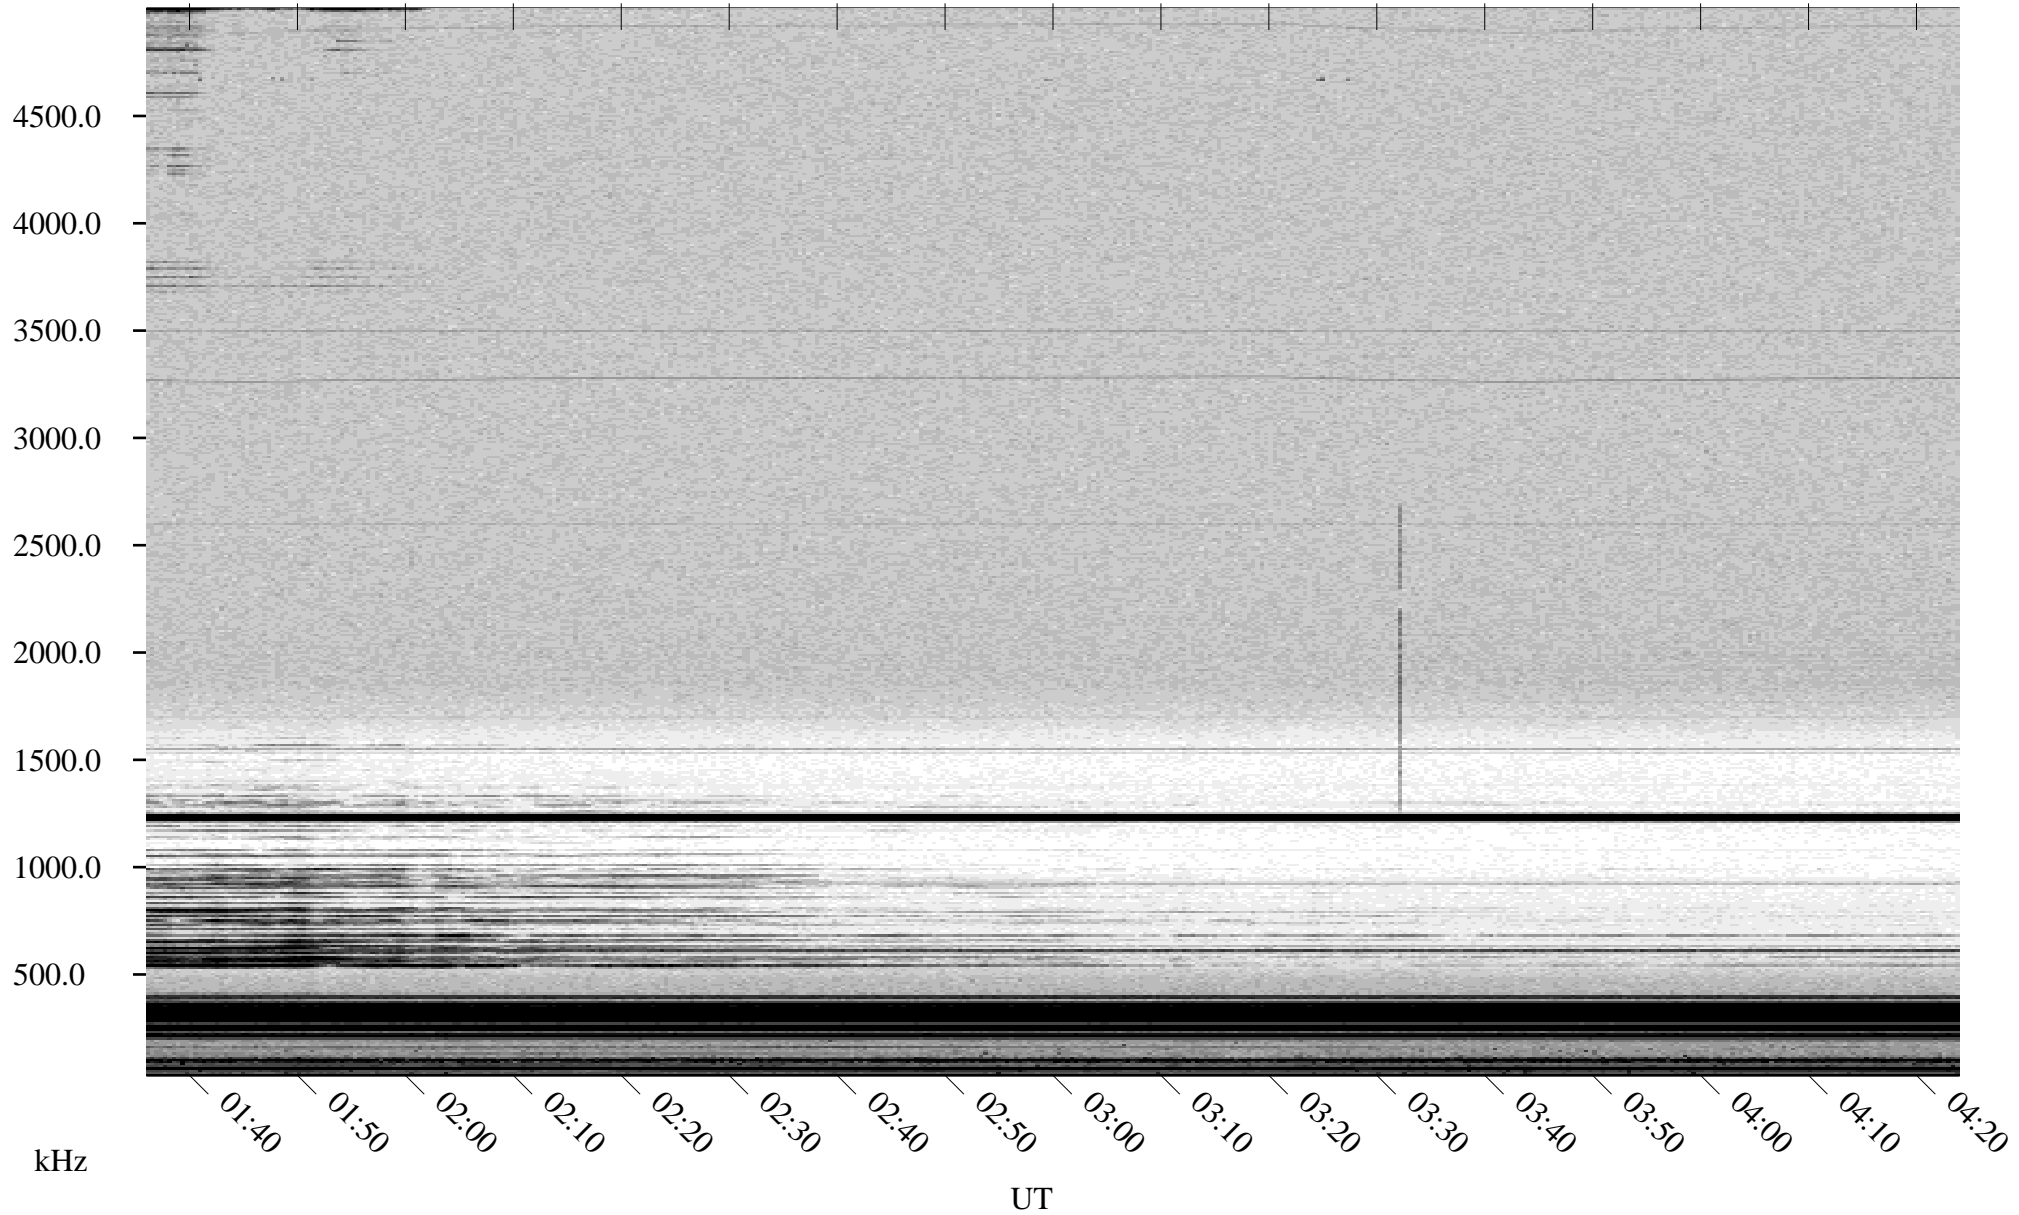

03/30/2001 Churchill, Manitoba

Linear Scale Black = 161 White = 15

ch01089l.r00m max_12

Page 1

03/30/2001 Churchill, Manitoba

Linear Scale Black = 161 White = 15

ch01089l.r00m max_12

Page 2

03/31/2001 Churchill, Manitoba

Linear Scale Black = 161 White = 15

ch01089l.r00m max_12

Page 3

03/31/2001 Churchill, Manitoba

Linear Scale Black = 161 White = 15

ch01089l.r00m max_12

Page 4

03/31/2001 Churchill, Manitoba

Linear Scale Black = 161 White = 15

ch01089l.r00m max_12

Page 5

03/31/2001 Churchill, Manitoba

Linear Scale Black = 161 White = 15

ch01089l.r00m max_12

Page 6

03/31/2001 Churchill, Manitoba

Linear Scale Black = 161 White = 15

ch01089l.r00m max_12

Page 7

03/31/2001 Churchill, Manitoba

Linear Scale Black = 161 White = 15

ch01089l.r00m max_12