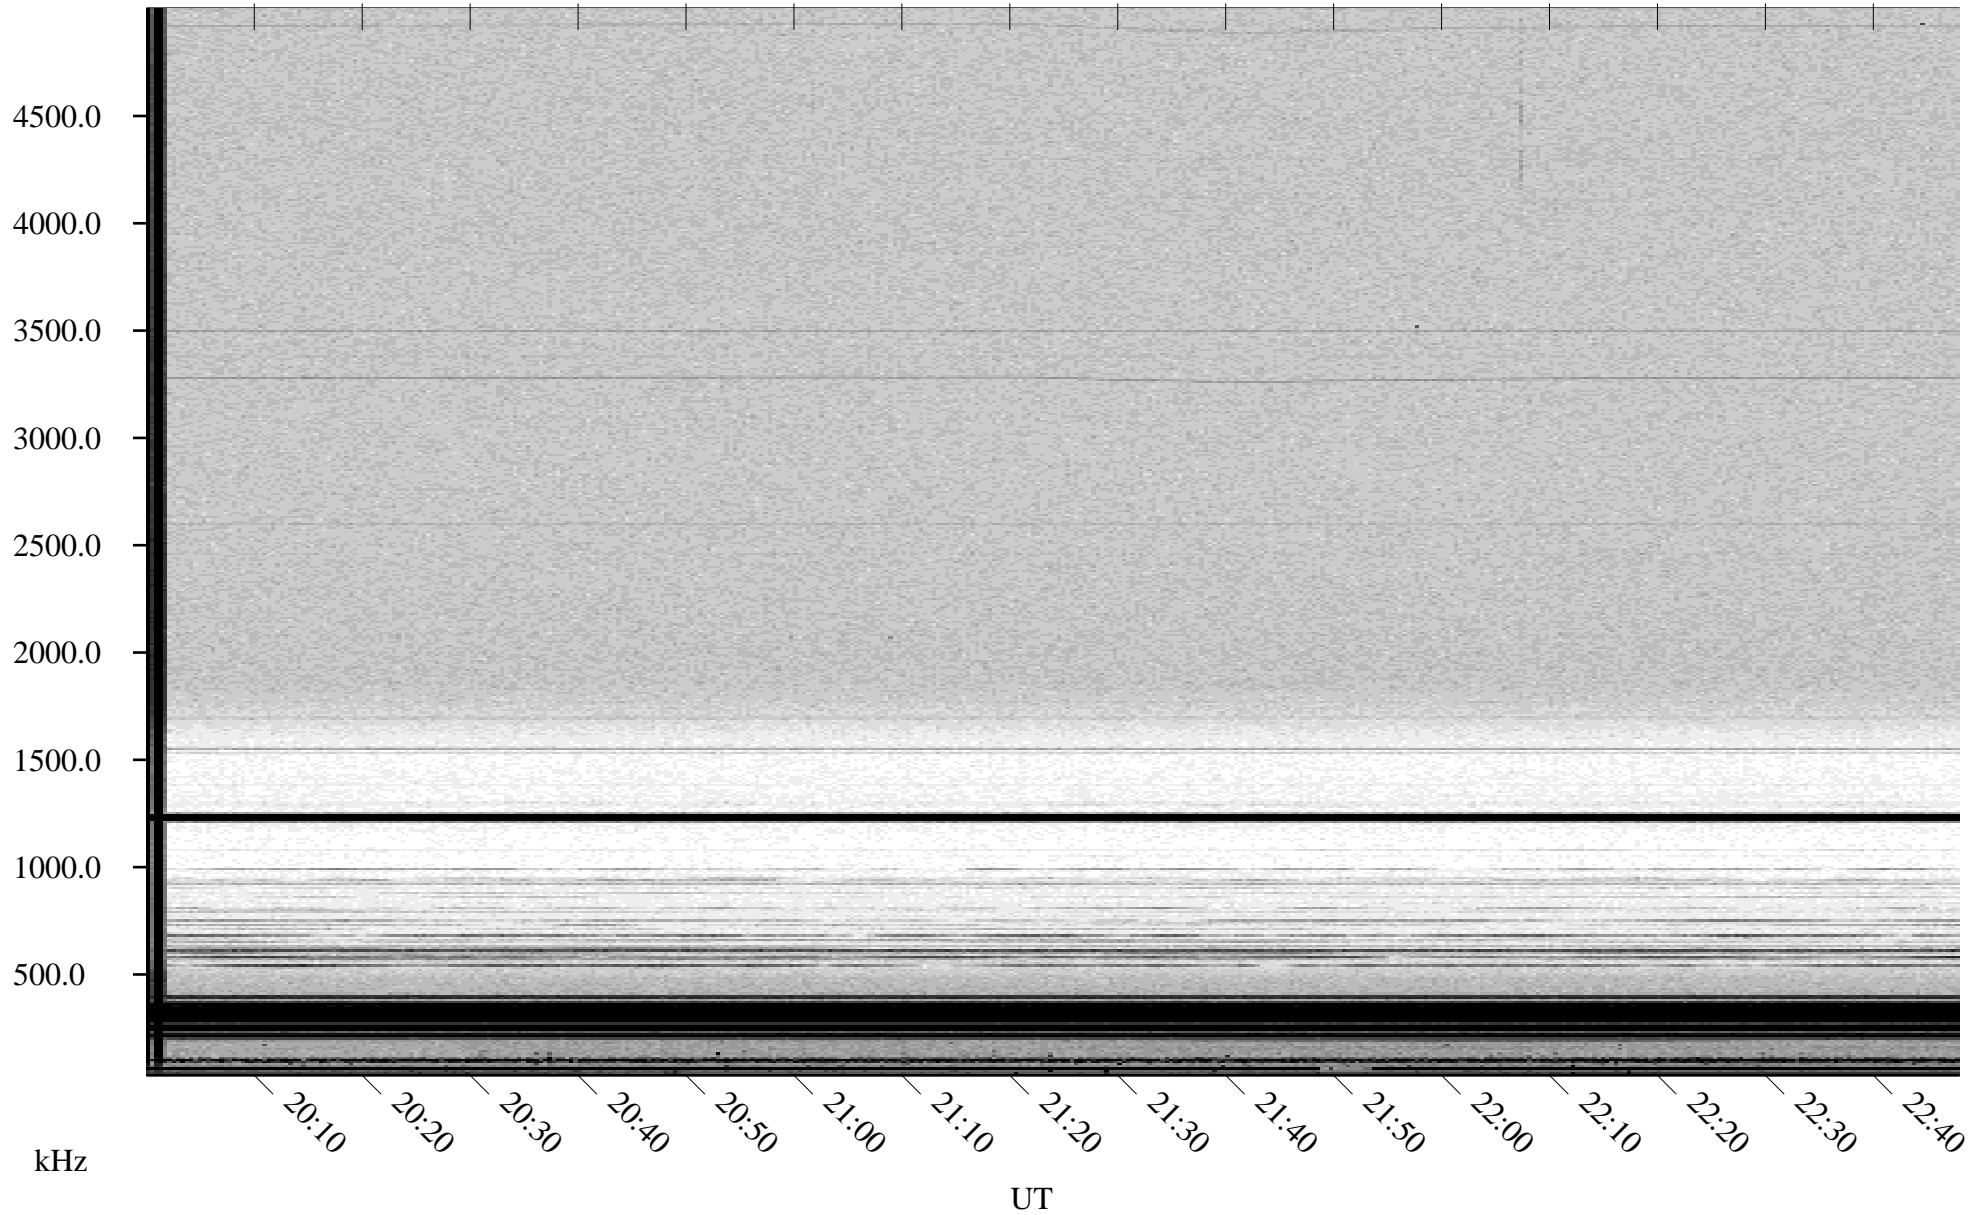

03/30/2001 Churchill, Manitoba

Linear Scale Black = 161 White = 15

ch01089l.r00m max_12

Page 1

03/30/2001 Churchill, Manitoba

Linear Scale Black = 161 White = 15

ch01089l.r00m max_12

Page 2

03/31/2001 Churchill, Manitoba

Linear Scale Black = 161 White = 15

ch01089l.r00m max_12

Page 3

03/31/2001 Churchill, Manitoba

Linear Scale Black = 161 White = 15

ch01089l.r00m max_12

Page 4

03/31/2001 Churchill, Manitoba

Linear Scale Black = 161 White = 15

ch01089l.r00m max_12

Page 5

03/31/2001 Churchill, Manitoba

Linear Scale Black = 161 White = 15

ch01089l.r00m max_12

Page 6

03/31/2001 Churchill, Manitoba

Linear Scale Black = 161 White = 15

ch01089l.r00m max_12

Page 7

03/31/2001 Churchill, Manitoba

Linear Scale Black = 161 White = 15

ch01089l.r00m max_12