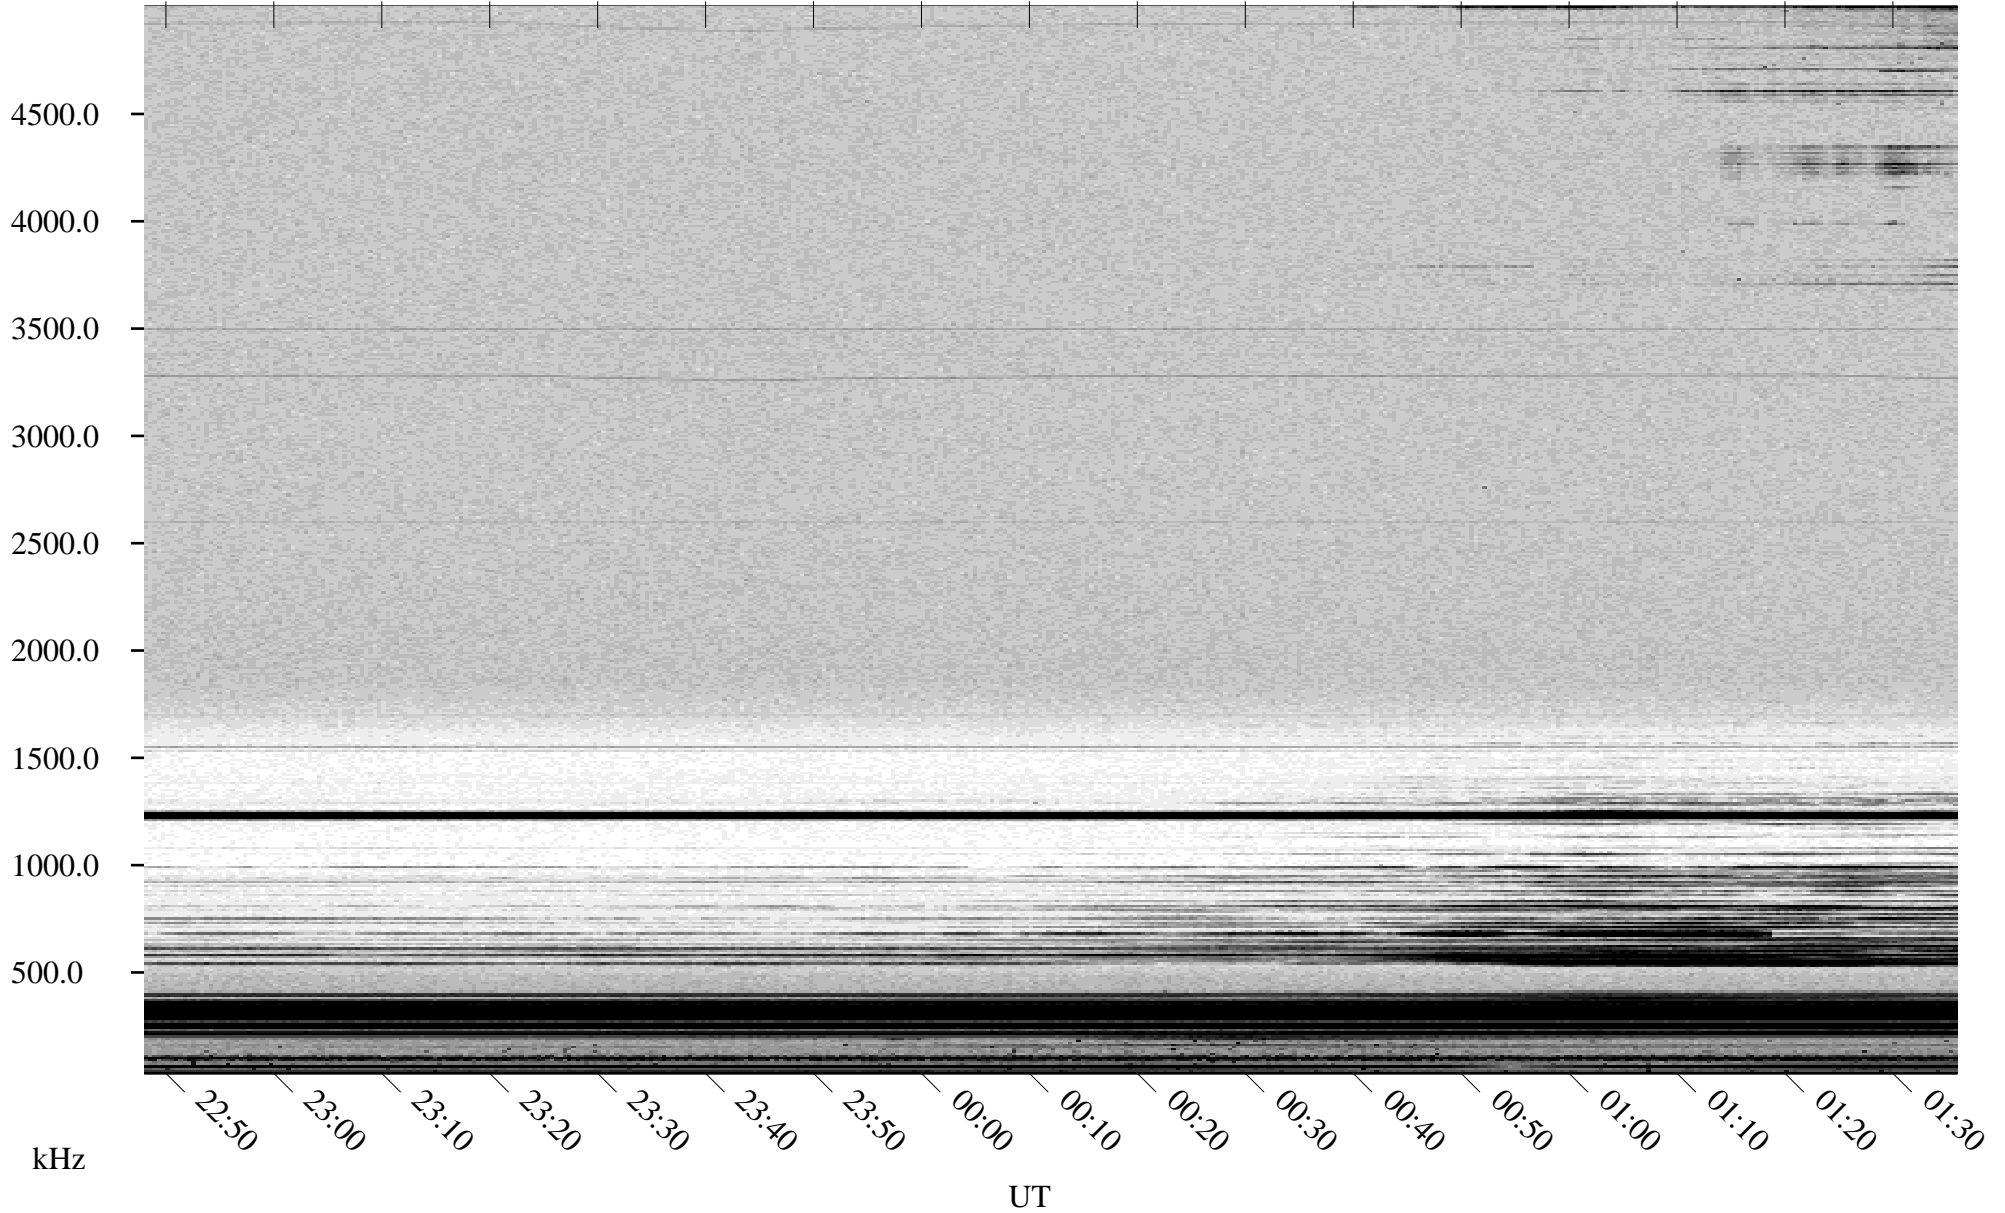

03/30/2001 Churchill, Manitoba

Linear Scale Black = 161 White = 15

ch01089l.r00m max_12

Page 1

03/30/2001 Churchill, Manitoba

Linear Scale Black = 161 White = 15

ch01089l.r00m max_12

Page 2

03/31/2001 Churchill, Manitoba

Linear Scale Black = 161 White = 15

ch01089l.r00m max_12

Page 3

03/31/2001 Churchill, Manitoba

Linear Scale Black = 161 White = 15

ch01089l.r00m max_12

Page 4

03/31/2001 Churchill, Manitoba

Linear Scale Black = 161 White = 15

ch01089l.r00m max_12

Page 5

03/31/2001 Churchill, Manitoba

Linear Scale Black = 161 White = 15

ch01089l.r00m max_12

Page 6

03/31/2001 Churchill, Manitoba

Linear Scale Black = 161 White = 15

ch01089l.r00m max_12

Page 7

03/31/2001 Churchill, Manitoba

Linear Scale Black = 161 White = 15

ch01089l.r00m max_12