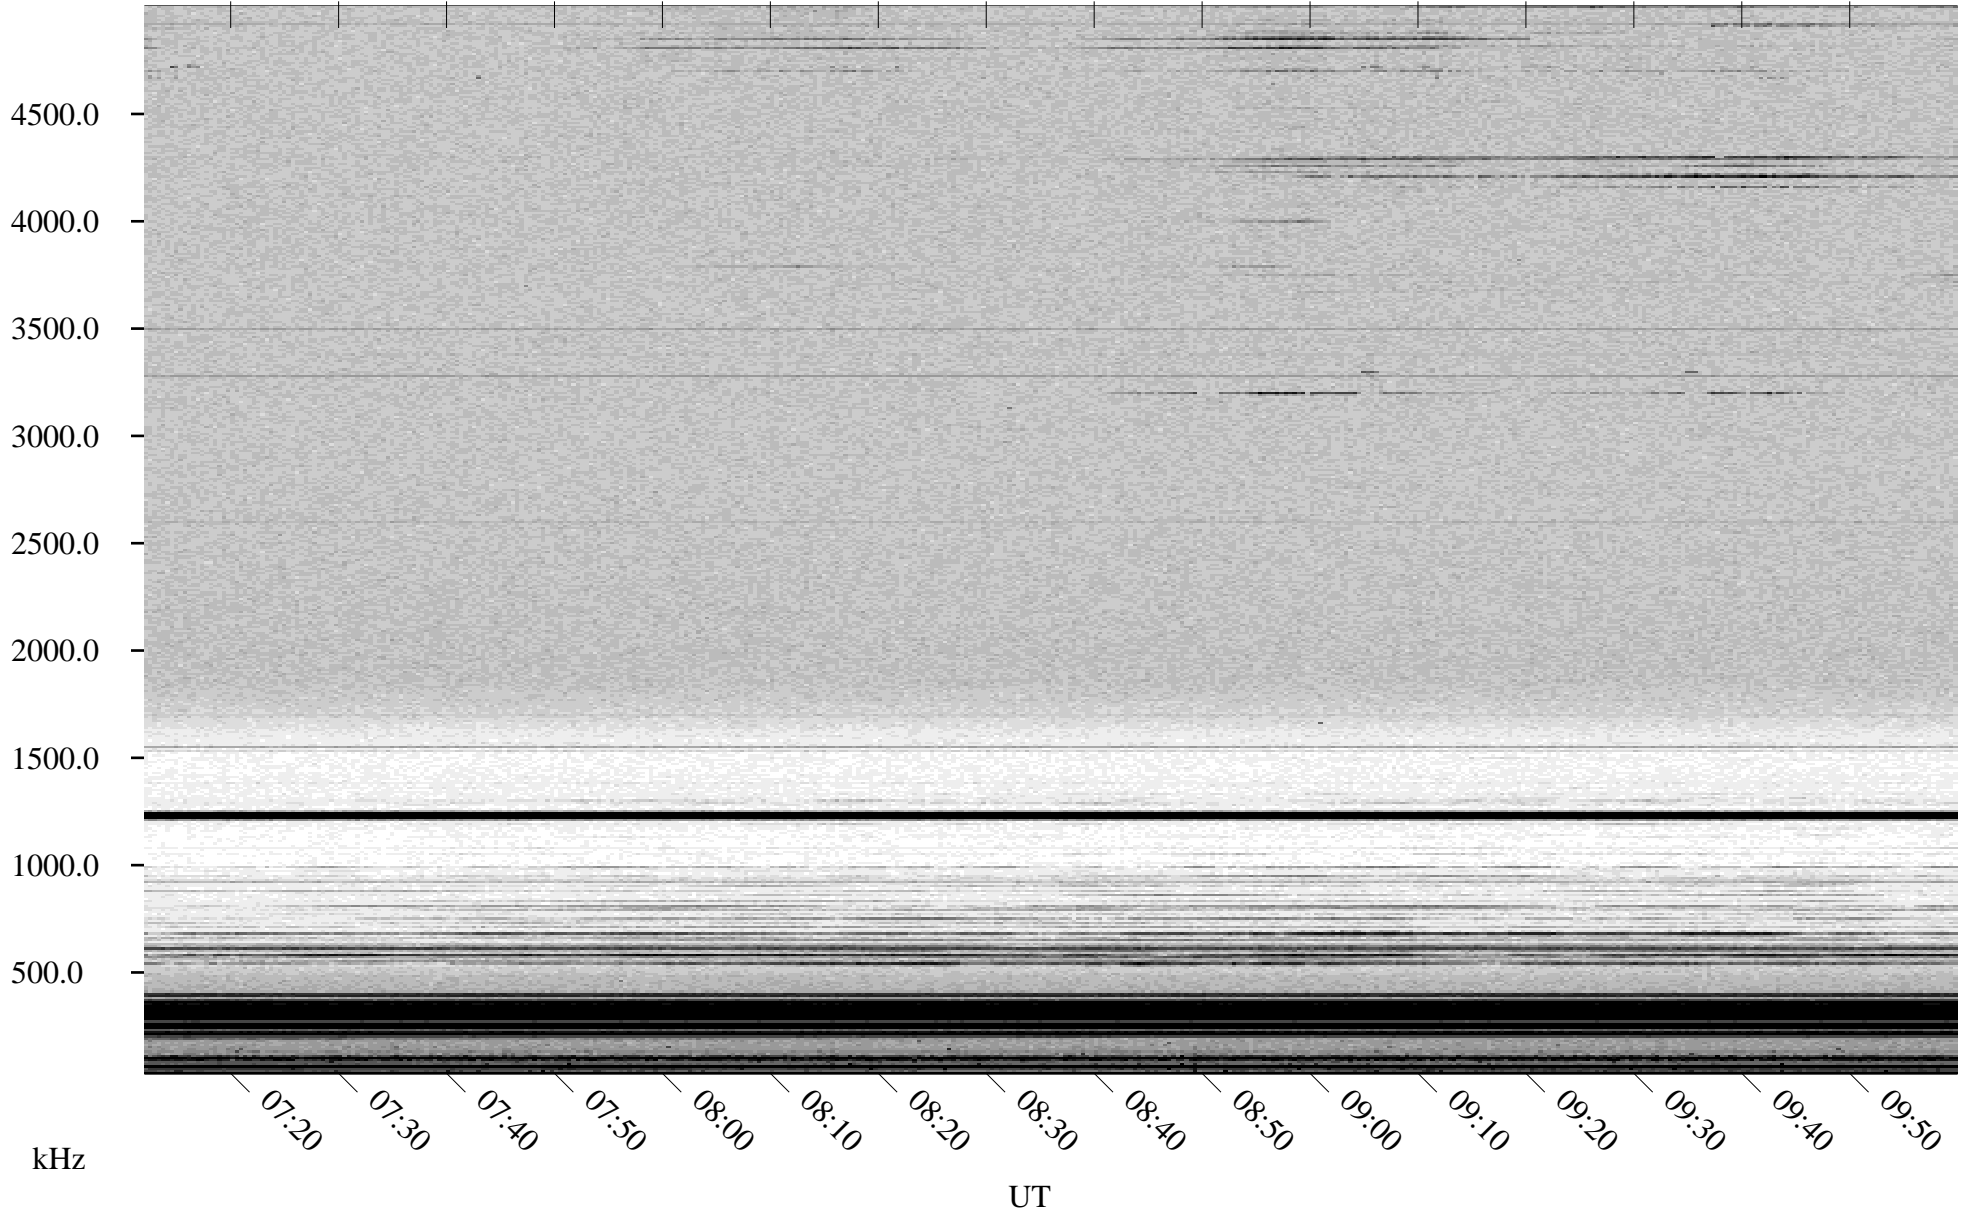

03/30/2001 Churchill, Manitoba

Linear Scale Black = 161 White = 15

ch01089l.r00m max_12

Page 1

03/30/2001 Churchill, Manitoba

Linear Scale Black = 161 White = 15

ch01089l.r00m max_12

Page 2

03/31/2001 Churchill, Manitoba

Linear Scale Black = 161 White = 15

ch01089l.r00m max_12

Page 3

03/31/2001 Churchill, Manitoba

Linear Scale Black = 161 White = 15

ch01089l.r00m max_12

Page 4

03/31/2001 Churchill, Manitoba

Linear Scale Black = 161 White = 15

ch01089l.r00m max_12

Page 5

03/31/2001 Churchill, Manitoba

Linear Scale Black = 161 White = 15

ch01089l.r00m max_12

Page 6

03/31/2001 Churchill, Manitoba

Linear Scale Black = 161 White = 15

ch01089l.r00m max_12

Page 7

03/31/2001 Churchill, Manitoba

Linear Scale Black = 161 White = 15

ch01089l.r00m max_12