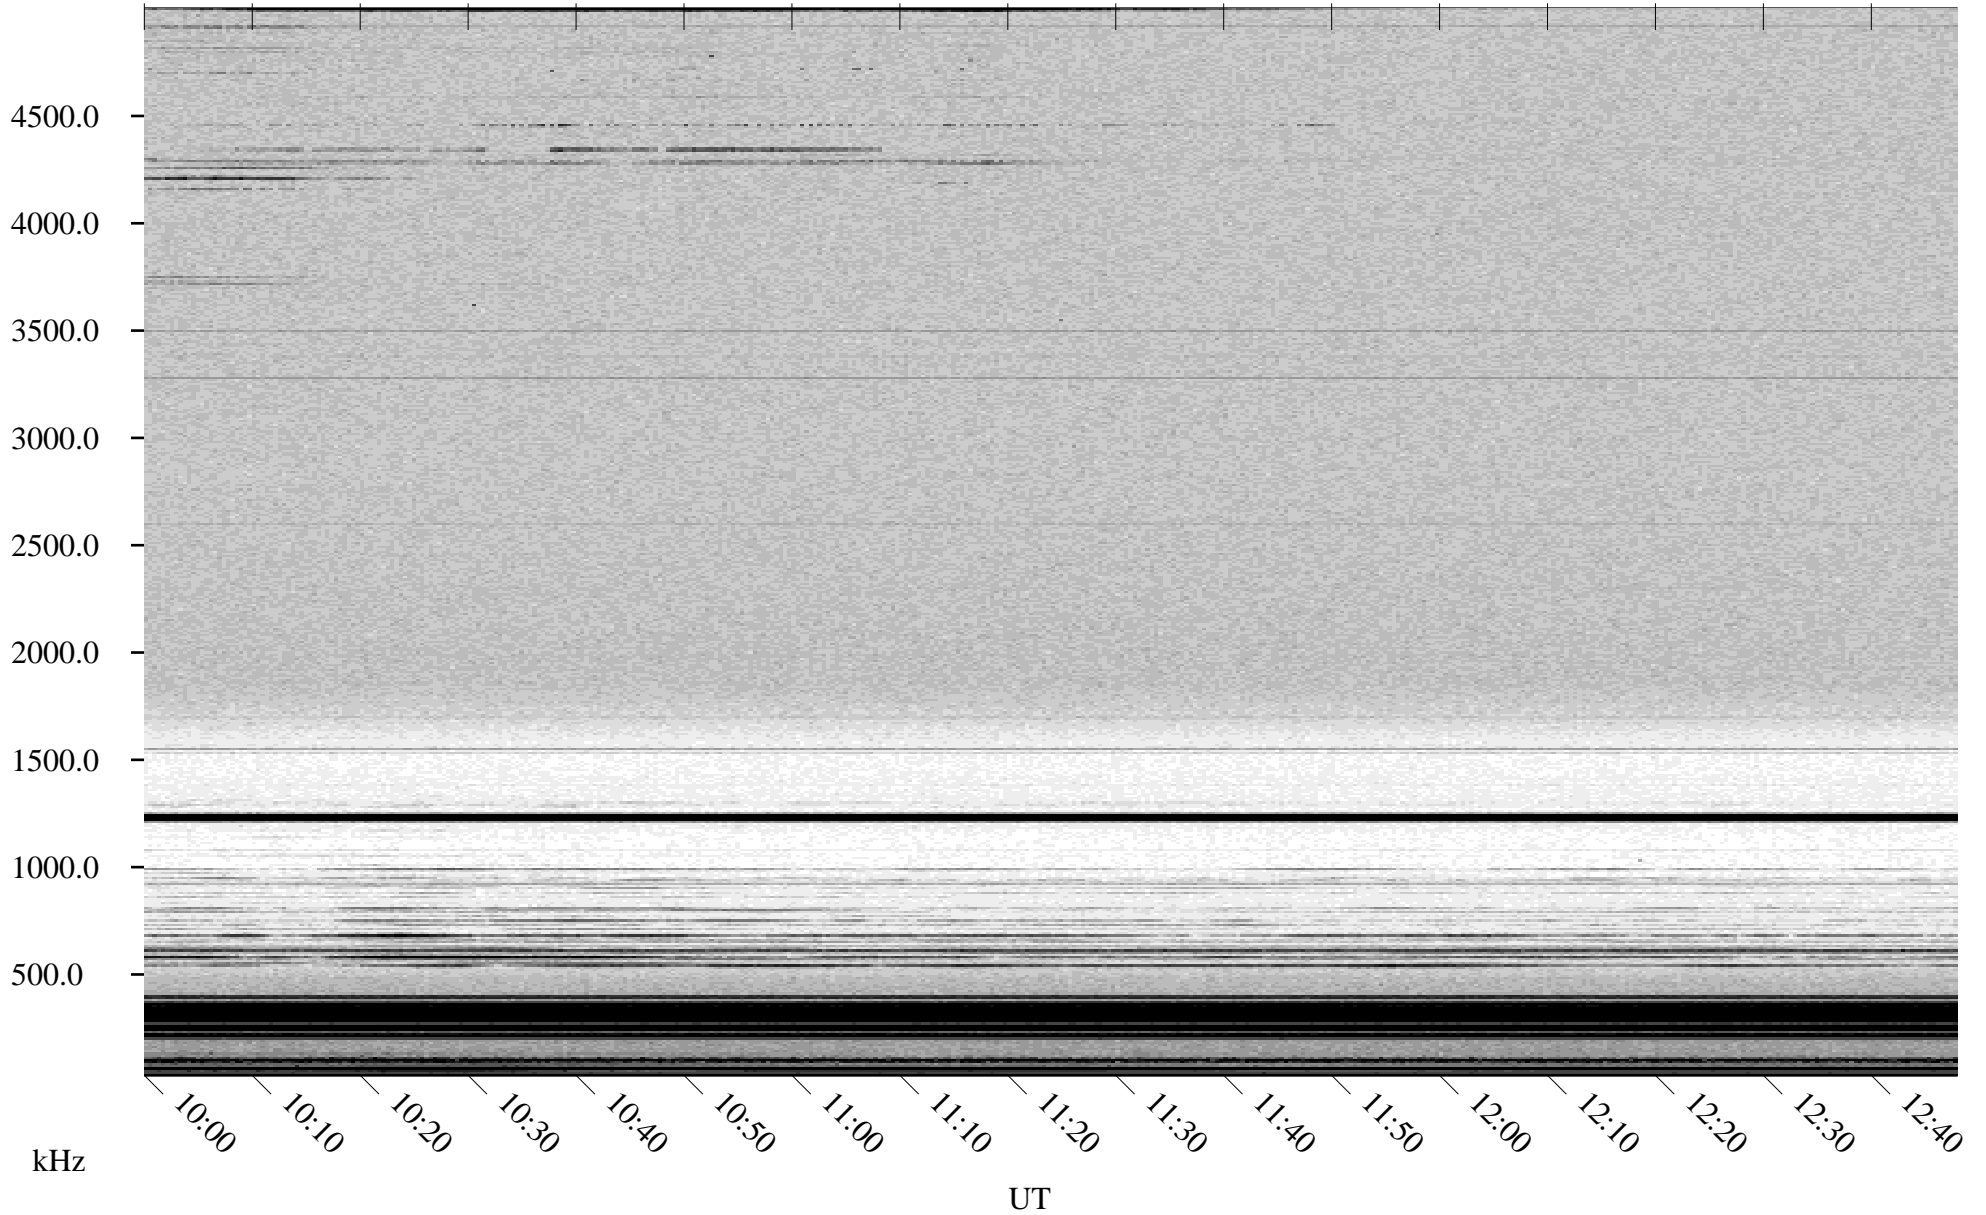

03/30/2001 Churchill, Manitoba

Linear Scale Black = 161 White = 15

ch01089l.r00m max_12

Page 1

03/30/2001 Churchill, Manitoba

Linear Scale Black = 161 White = 15

ch01089l.r00m max_12

Page 2

03/31/2001 Churchill, Manitoba

Linear Scale Black = 161 White = 15

ch01089l.r00m max_12

Page 3

03/31/2001 Churchill, Manitoba

Linear Scale Black = 161 White = 15

ch01089l.r00m max_12

Page 4

03/31/2001 Churchill, Manitoba

Linear Scale Black = 161 White = 15

ch01089l.r00m max_12

Page 5

03/31/2001 Churchill, Manitoba

Linear Scale Black = 161 White = 15

ch01089l.r00m max_12

Page 6

03/31/2001 Churchill, Manitoba

Linear Scale Black = 161 White = 15

ch01089l.r00m max_12

Page 7

03/31/2001 Churchill, Manitoba

Linear Scale Black = 161 White = 15

ch01089l.r00m max_12