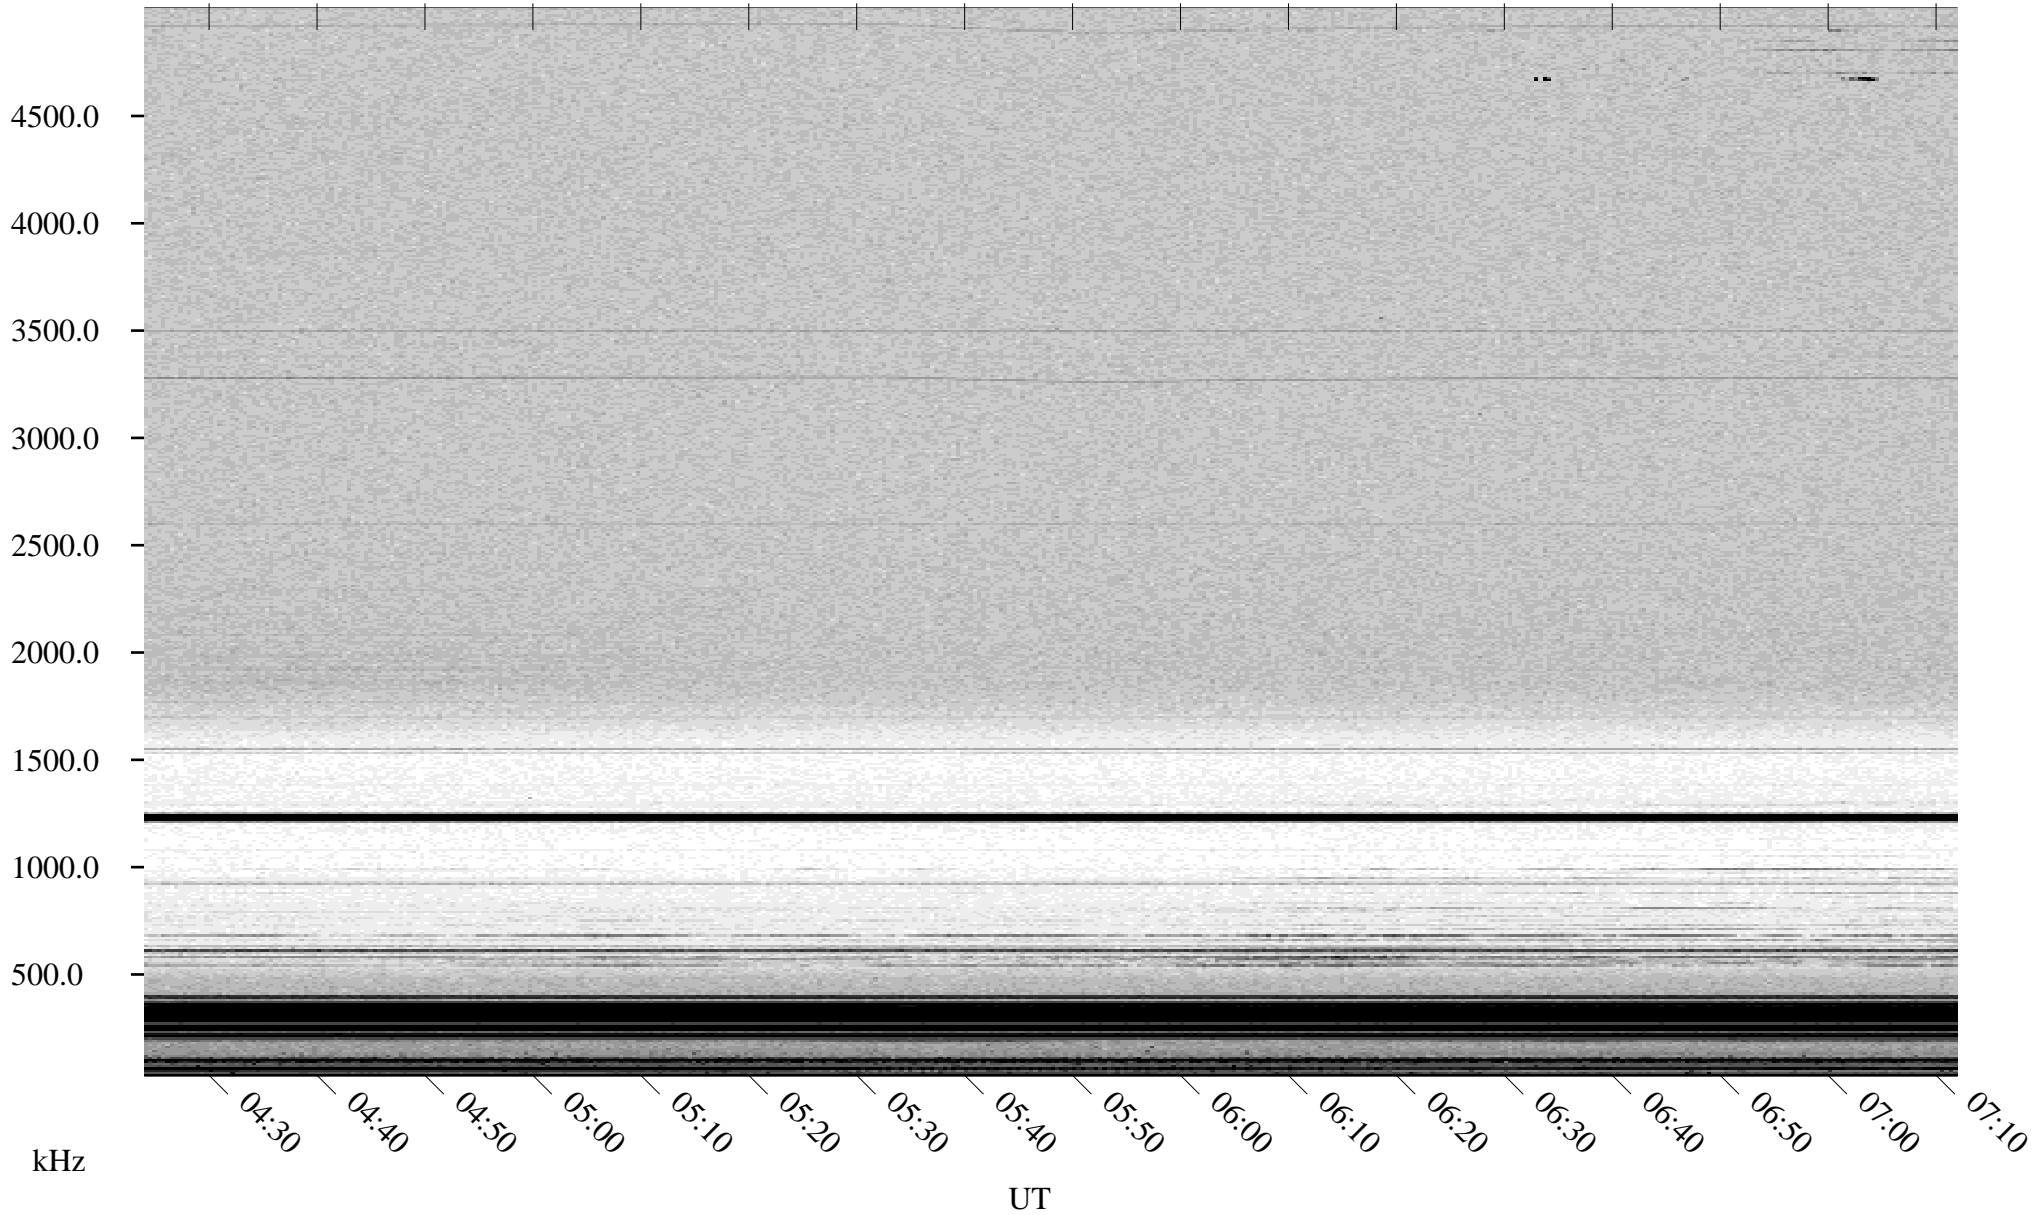

03/30/2001 Churchill, Manitoba

Linear Scale Black = 161 White = 15

ch01089l.r00m max_12

Page 1

03/30/2001 Churchill, Manitoba

Linear Scale Black = 161 White = 15

ch01089l.r00m max_12

Page 2

03/31/2001 Churchill, Manitoba

Linear Scale Black = 161 White = 15

ch01089l.r00m max_12

Page 3

03/31/2001 Churchill, Manitoba

Linear Scale Black = 161 White = 15

ch01089l.r00m max_12

Page 4

03/31/2001 Churchill, Manitoba

Linear Scale Black = 161 White = 15

ch01089l.r00m max_12

Page 5

03/31/2001 Churchill, Manitoba

Linear Scale Black = 161 White = 15

ch01089l.r00m max_12

Page 6

03/31/2001 Churchill, Manitoba

Linear Scale Black = 161 White = 15

ch01089l.r00m max_12

Page 7

03/31/2001 Churchill, Manitoba

Linear Scale Black = 161 White = 15

ch01089l.r00m max_12