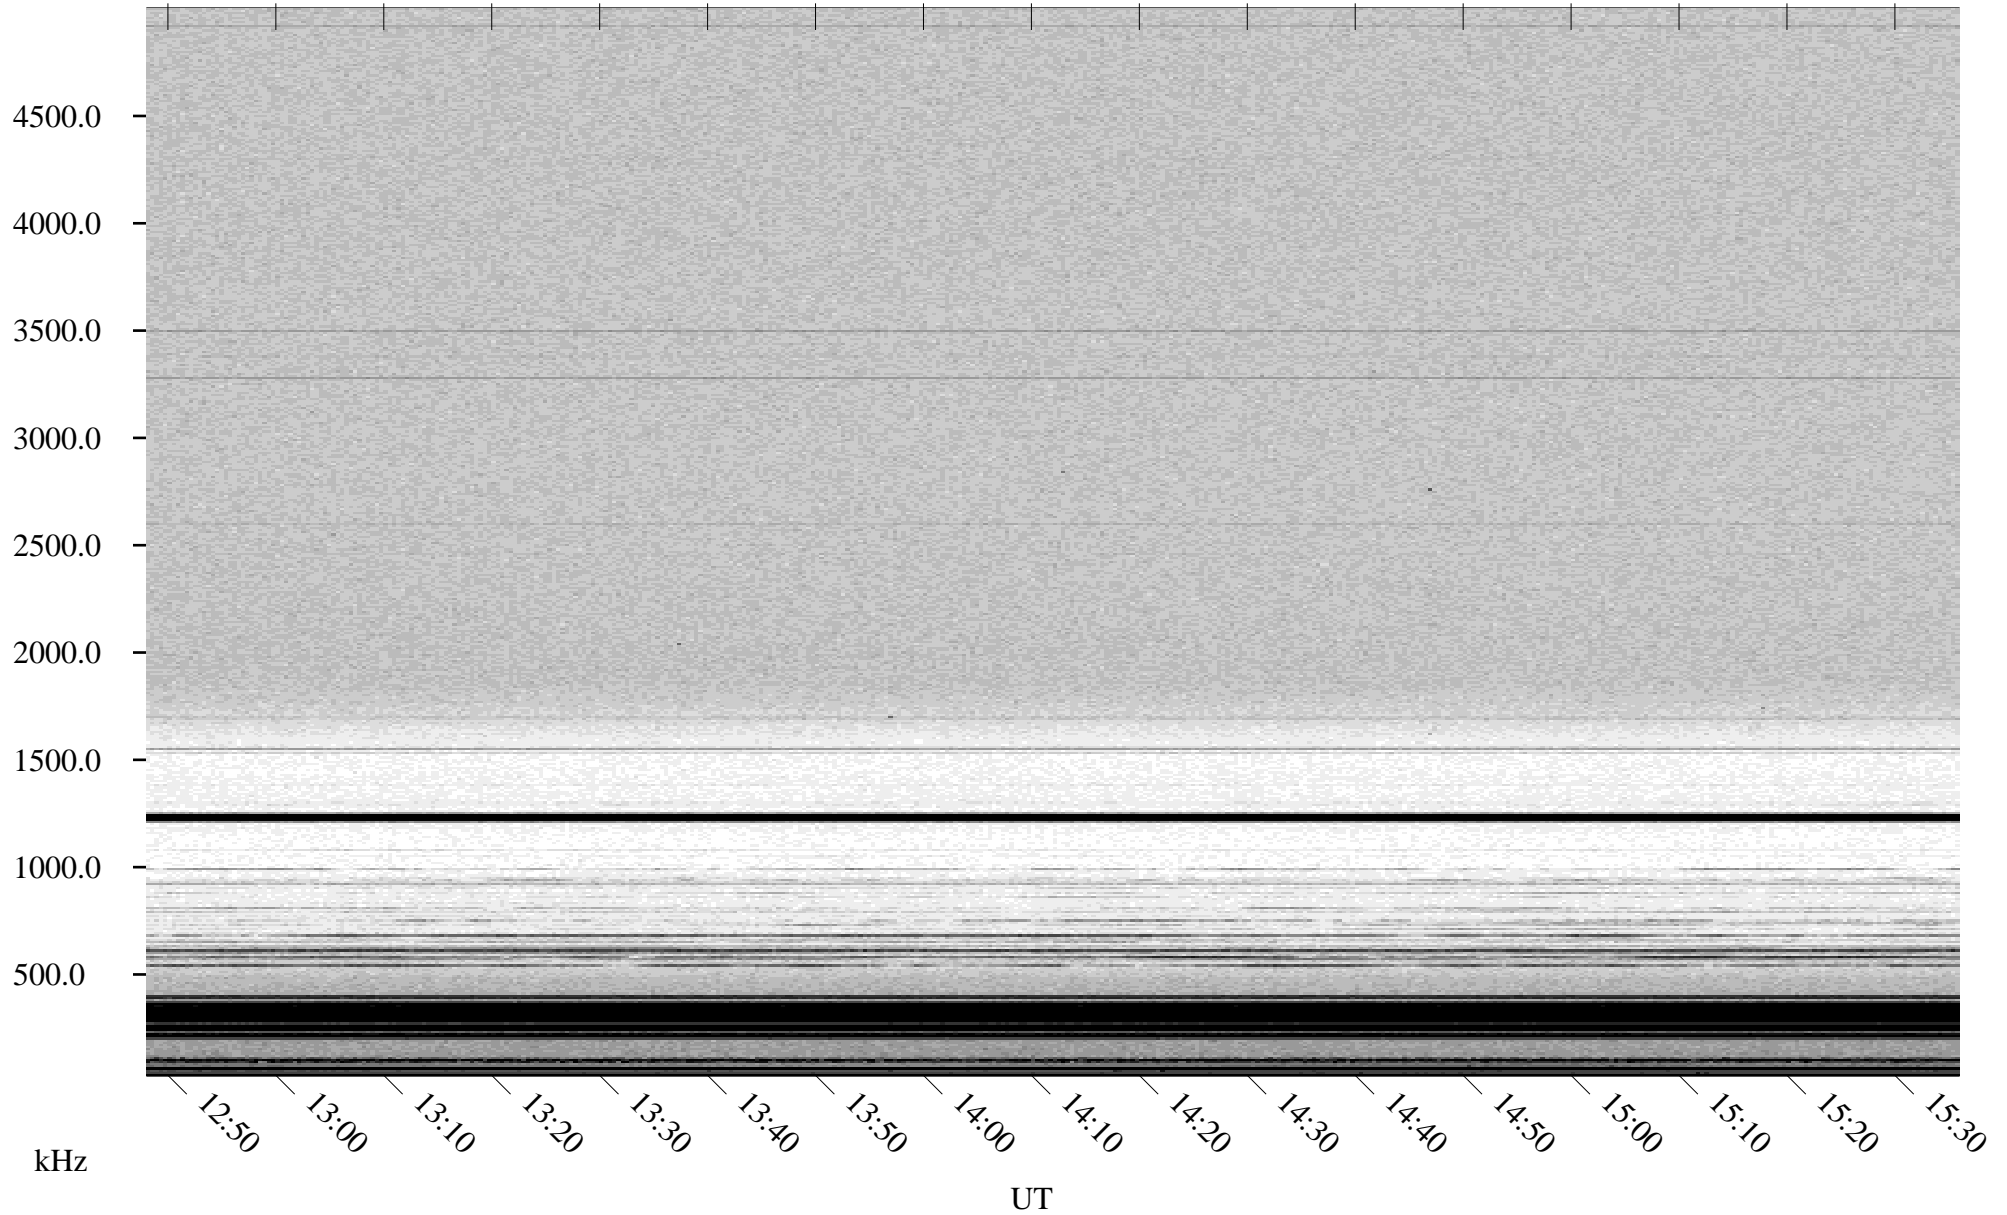

03/30/2001 Churchill, Manitoba

Linear Scale Black = 161 White = 15

ch01089l.r00m max_12

Page 1

03/30/2001 Churchill, Manitoba

Linear Scale Black = 161 White = 15

ch01089l.r00m max_12

Page 2

03/31/2001 Churchill, Manitoba

Linear Scale Black = 161 White = 15

ch01089l.r00m max_12

Page 3

03/31/2001 Churchill, Manitoba

Linear Scale Black = 161 White = 15

ch01089l.r00m max_12

Page 4

03/31/2001 Churchill, Manitoba

Linear Scale Black = 161 White = 15

ch01089l.r00m max_12

Page 5

03/31/2001 Churchill, Manitoba

Linear Scale Black = 161 White = 15

ch01089l.r00m max_12

Page 6

03/31/2001 Churchill, Manitoba

Linear Scale Black = 161 White = 15

ch01089l.r00m max_12

Page 7

03/31/2001 Churchill, Manitoba

Linear Scale Black = 161 White = 15

ch01089l.r00m max_12