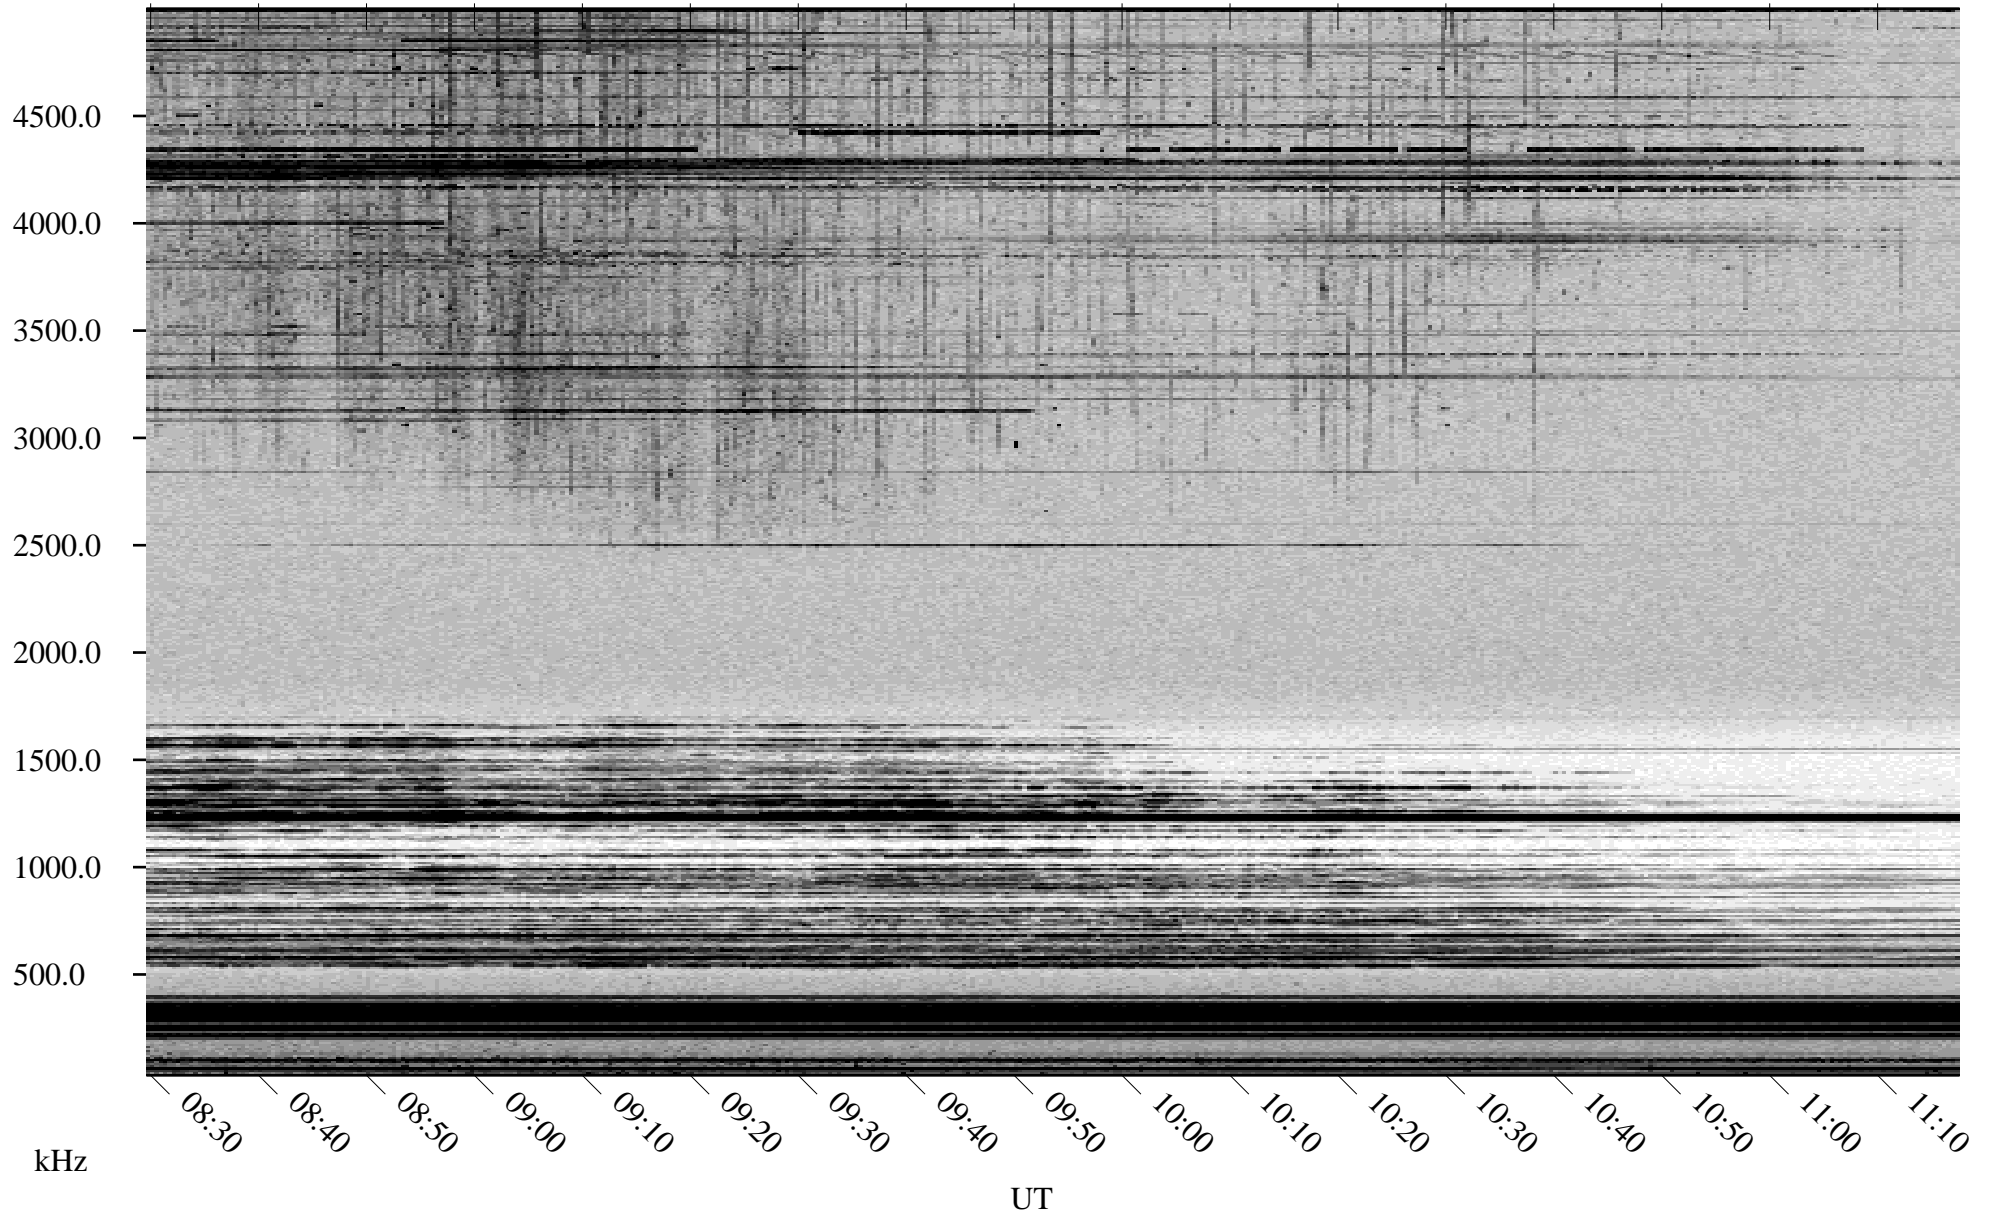

03/31/2001 Churchill, Manitoba

Linear Scale Black = 161 White = 15

ch01090l.r00m max_12

Page 1

04/01/2001 Churchill, Manitoba

Linear Scale Black = 161 White = 15

ch01090l.r00m max_12

Page 2

04/01/2001 Churchill, Manitoba

Linear Scale Black = 161 White = 15

ch01090l.r00m max_12

Page 3

04/01/2001 Churchill, Manitoba

Linear Scale Black = 161 White = 15

ch01090l.r00m max_12

Page 4

04/01/2001 Churchill, Manitoba

Linear Scale Black = 161 White = 15

ch01090l.r00m max_12

Page 5

04/01/2001 Churchill, Manitoba

Linear Scale Black = 161 White = 15

ch01090l.r00m max_12

Page 6

04/01/2001 Churchill, Manitoba

Linear Scale Black = 161 White = 15

ch01090l.r00m max_12

Page 7

04/01/2001 Churchill, Manitoba

Linear Scale Black = 161 White = 15

ch01090l.r00m max_12

Page 8