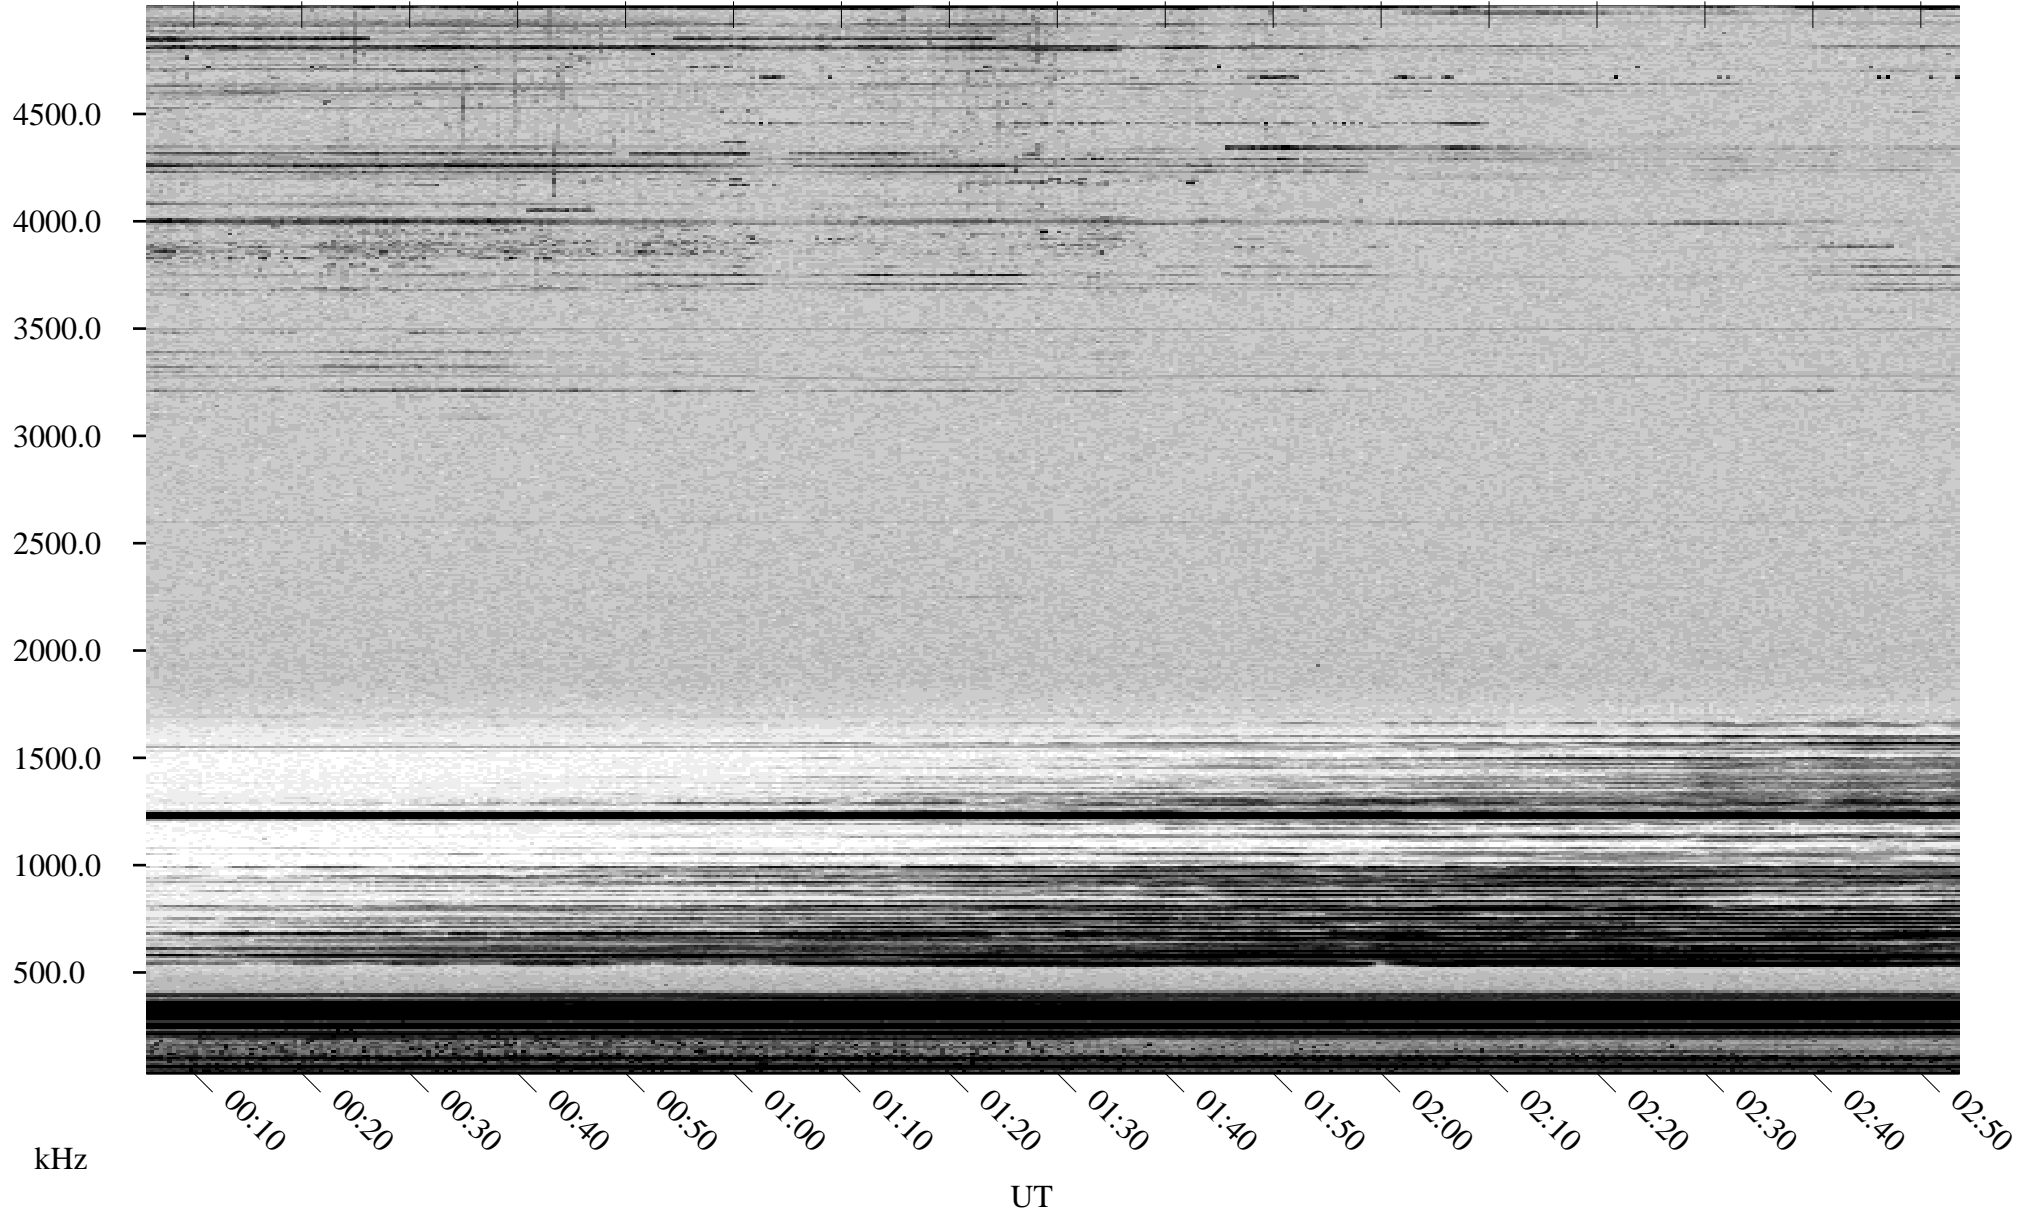

03/31/2001 Churchill, Manitoba

Linear Scale Black = 161 White = 15

ch01090l.r00m max_12

Page 1

04/01/2001 Churchill, Manitoba

Linear Scale Black = 161 White = 15

ch01090l.r00m max_12

Page 2

04/01/2001 Churchill, Manitoba

Linear Scale Black = 161 White = 15

ch01090l.r00m max_12

Page 3

04/01/2001 Churchill, Manitoba

Linear Scale Black = 161 White = 15

ch01090l.r00m max_12

Page 4

04/01/2001 Churchill, Manitoba

Linear Scale Black = 161 White = 15

ch01090l.r00m max_12

Page 5

04/01/2001 Churchill, Manitoba

Linear Scale Black = 161 White = 15

ch01090l.r00m max_12

Page 6

04/01/2001 Churchill, Manitoba

Linear Scale Black = 161 White = 15

ch01090l.r00m max_12

Page 7

04/01/2001 Churchill, Manitoba

Linear Scale Black = 161 White = 15

ch01090l.r00m max_12

Page 8