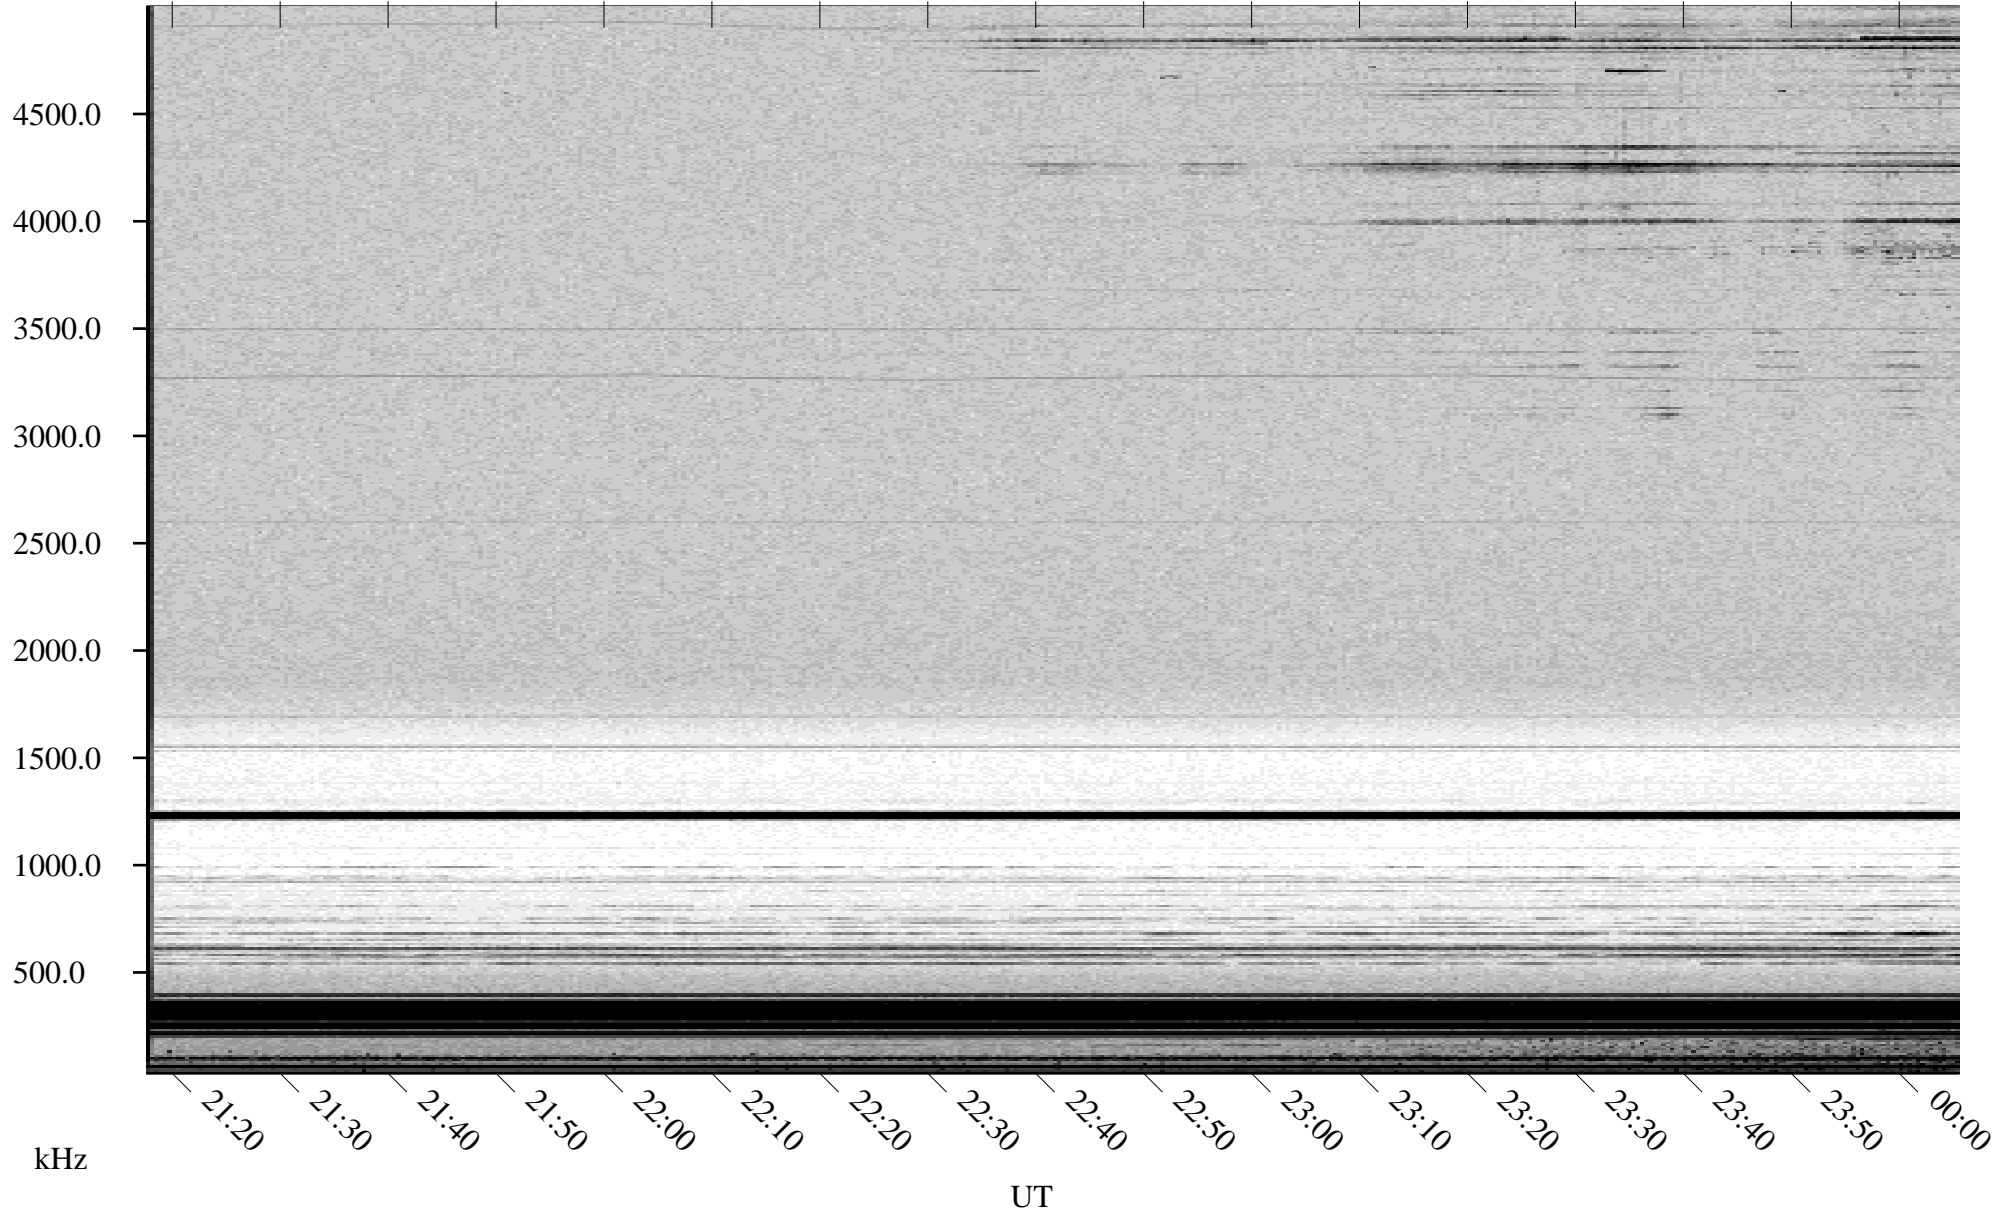

03/31/2001 Churchill, Manitoba

Linear Scale Black = 161 White = 15

ch01090l.r00m max_12

Page 1

04/01/2001 Churchill, Manitoba

Linear Scale Black = 161 White = 15

ch01090l.r00m max_12

Page 2

04/01/2001 Churchill, Manitoba

Linear Scale Black = 161 White = 15

ch01090l.r00m max_12

Page 3

04/01/2001 Churchill, Manitoba

Linear Scale Black = 161 White = 15

ch01090l.r00m max_12

Page 4

04/01/2001 Churchill, Manitoba

Linear Scale Black = 161 White = 15

ch01090l.r00m max_12

Page 5

04/01/2001 Churchill, Manitoba

Linear Scale Black = 161 White = 15

ch01090l.r00m max_12

Page 6

04/01/2001 Churchill, Manitoba

Linear Scale Black = 161 White = 15

ch01090l.r00m max_12

Page 7

04/01/2001 Churchill, Manitoba

Linear Scale Black = 161 White = 15

ch01090l.r00m max_12

Page 8