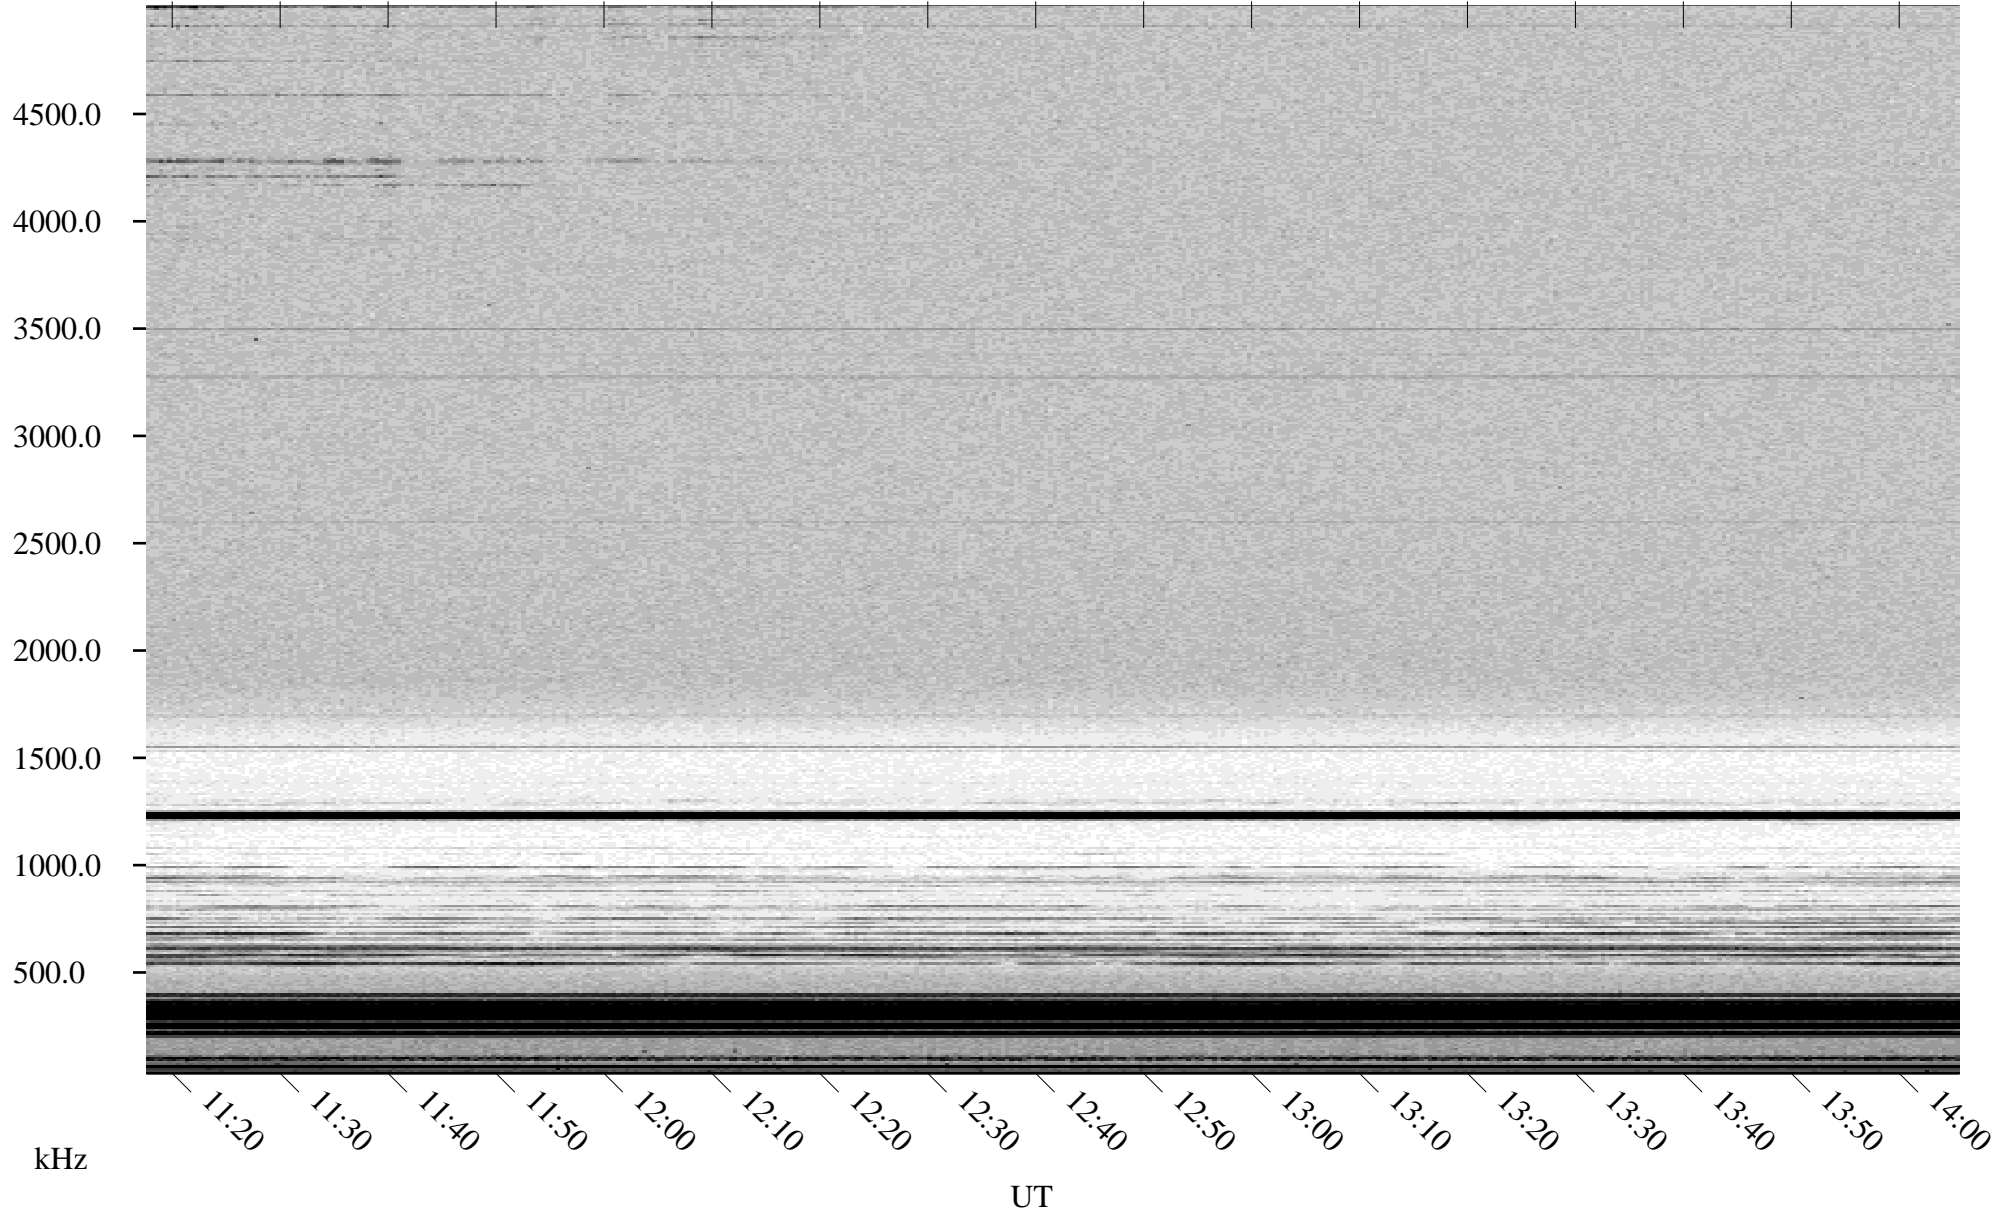

03/31/2001 Churchill, Manitoba

Linear Scale Black = 161 White = 15

ch01090l.r00m max_12

Page 1

04/01/2001 Churchill, Manitoba

Linear Scale Black = 161 White = 15

ch01090l.r00m max_12

Page 2

04/01/2001 Churchill, Manitoba

Linear Scale Black = 161 White = 15

ch01090l.r00m max_12

Page 3

04/01/2001 Churchill, Manitoba

Linear Scale Black = 161 White = 15

ch01090l.r00m max_12

Page 4

04/01/2001 Churchill, Manitoba

Linear Scale Black = 161 White = 15

ch01090l.r00m max_12

Page 5

04/01/2001 Churchill, Manitoba

Linear Scale Black = 161 White = 15

ch01090l.r00m max_12

Page 6

04/01/2001 Churchill, Manitoba

Linear Scale Black = 161 White = 15

ch01090l.r00m max_12

Page 7

04/01/2001 Churchill, Manitoba

Linear Scale Black = 161 White = 15

ch01090l.r00m max_12

Page 8