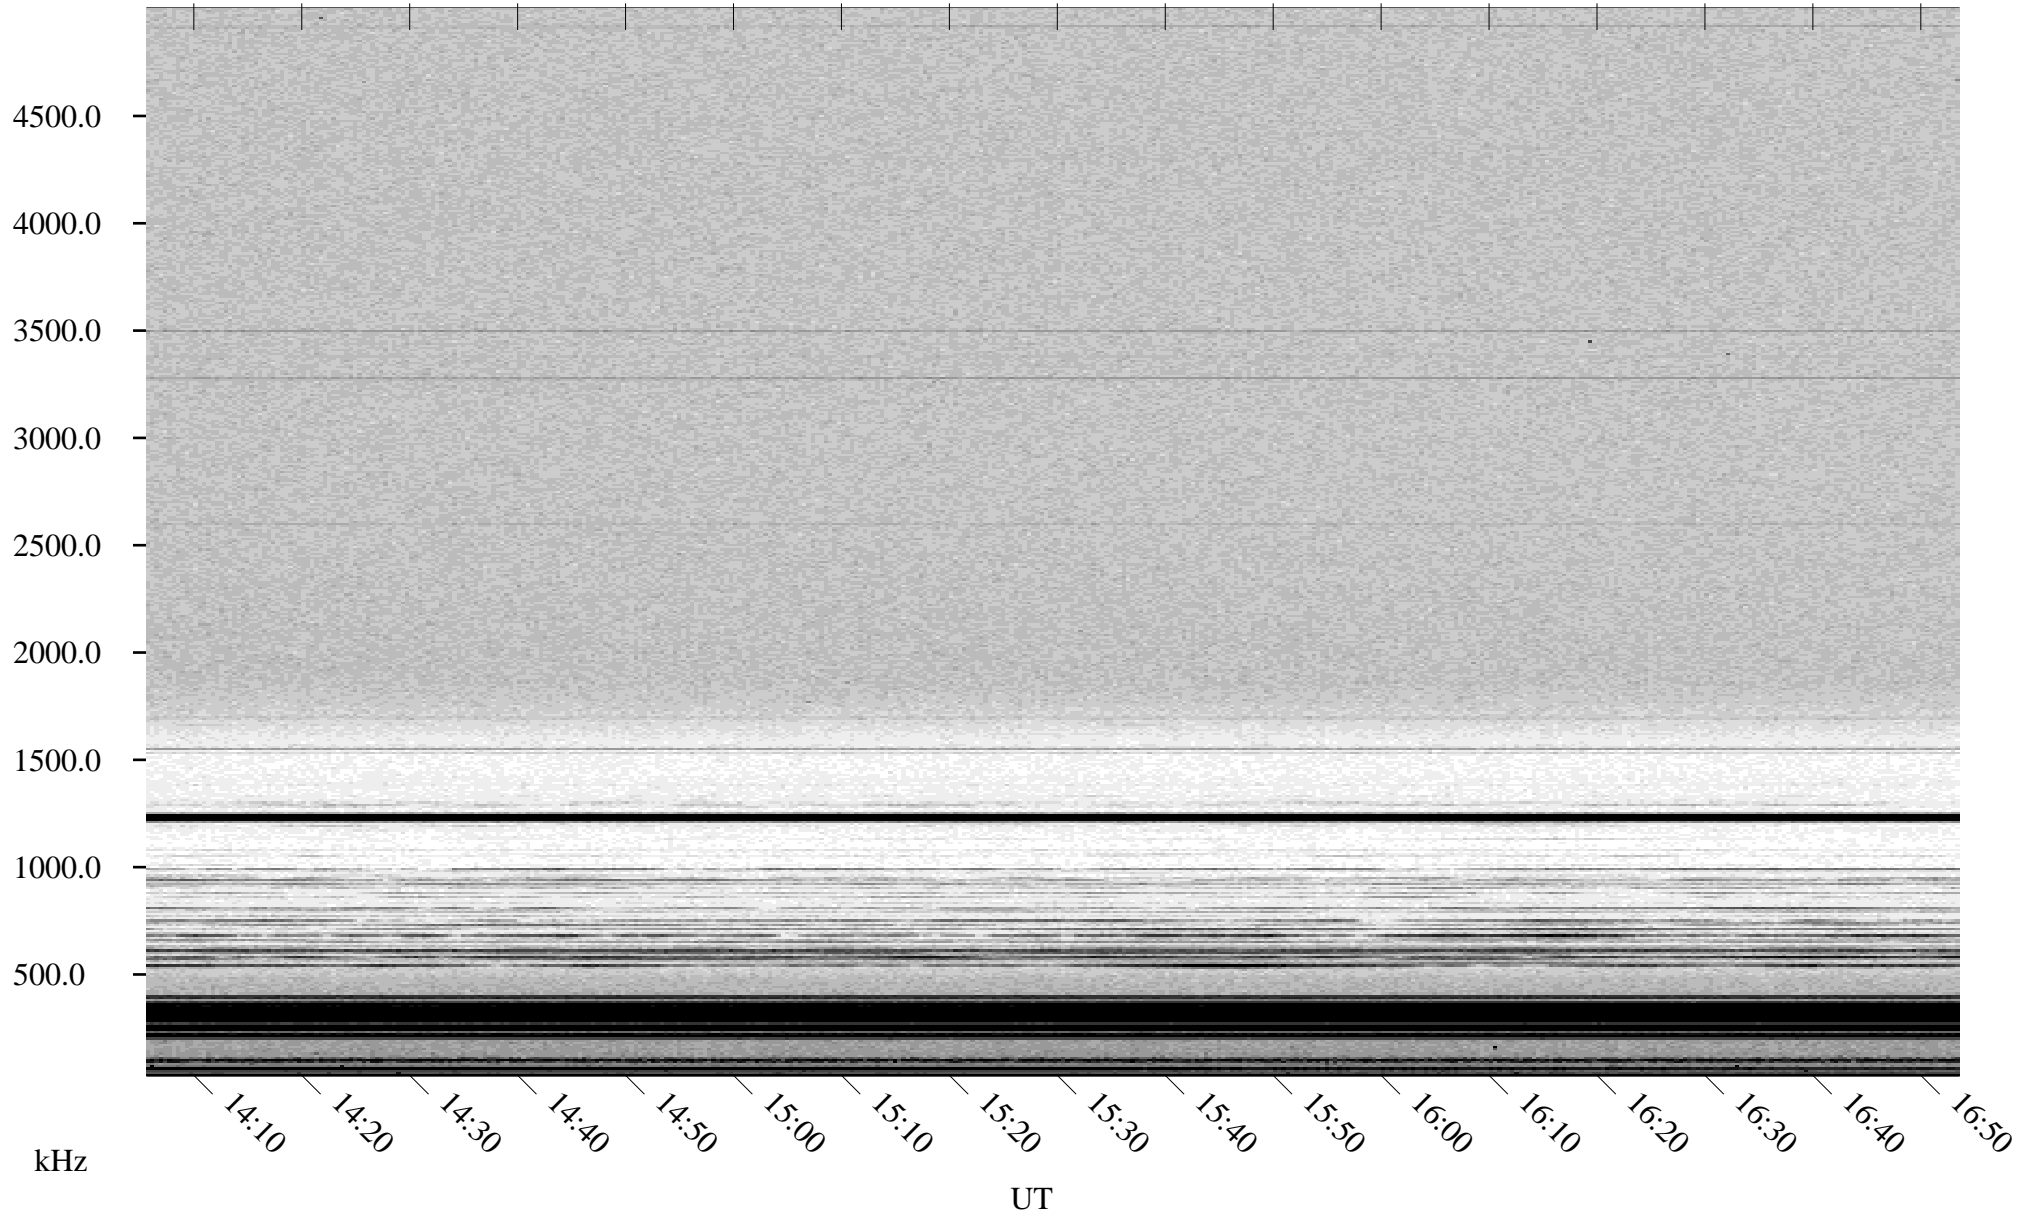

03/31/2001 Churchill, Manitoba

Linear Scale Black = 161 White = 15

ch01090l.r00m max_12

Page 1

04/01/2001 Churchill, Manitoba

Linear Scale Black = 161 White = 15

ch01090l.r00m max_12

Page 2

04/01/2001 Churchill, Manitoba

Linear Scale Black = 161 White = 15

ch01090l.r00m max_12

Page 3

04/01/2001 Churchill, Manitoba

Linear Scale Black = 161 White = 15

ch01090l.r00m max_12

Page 4

04/01/2001 Churchill, Manitoba

Linear Scale Black = 161 White = 15

ch01090l.r00m max_12

Page 5

04/01/2001 Churchill, Manitoba

Linear Scale Black = 161 White = 15

ch01090l.r00m max_12

Page 6

04/01/2001 Churchill, Manitoba

Linear Scale Black = 161 White = 15

ch01090l.r00m max_12

Page 7

04/01/2001 Churchill, Manitoba

Linear Scale Black = 161 White = 15

ch01090l.r00m max_12

Page 8