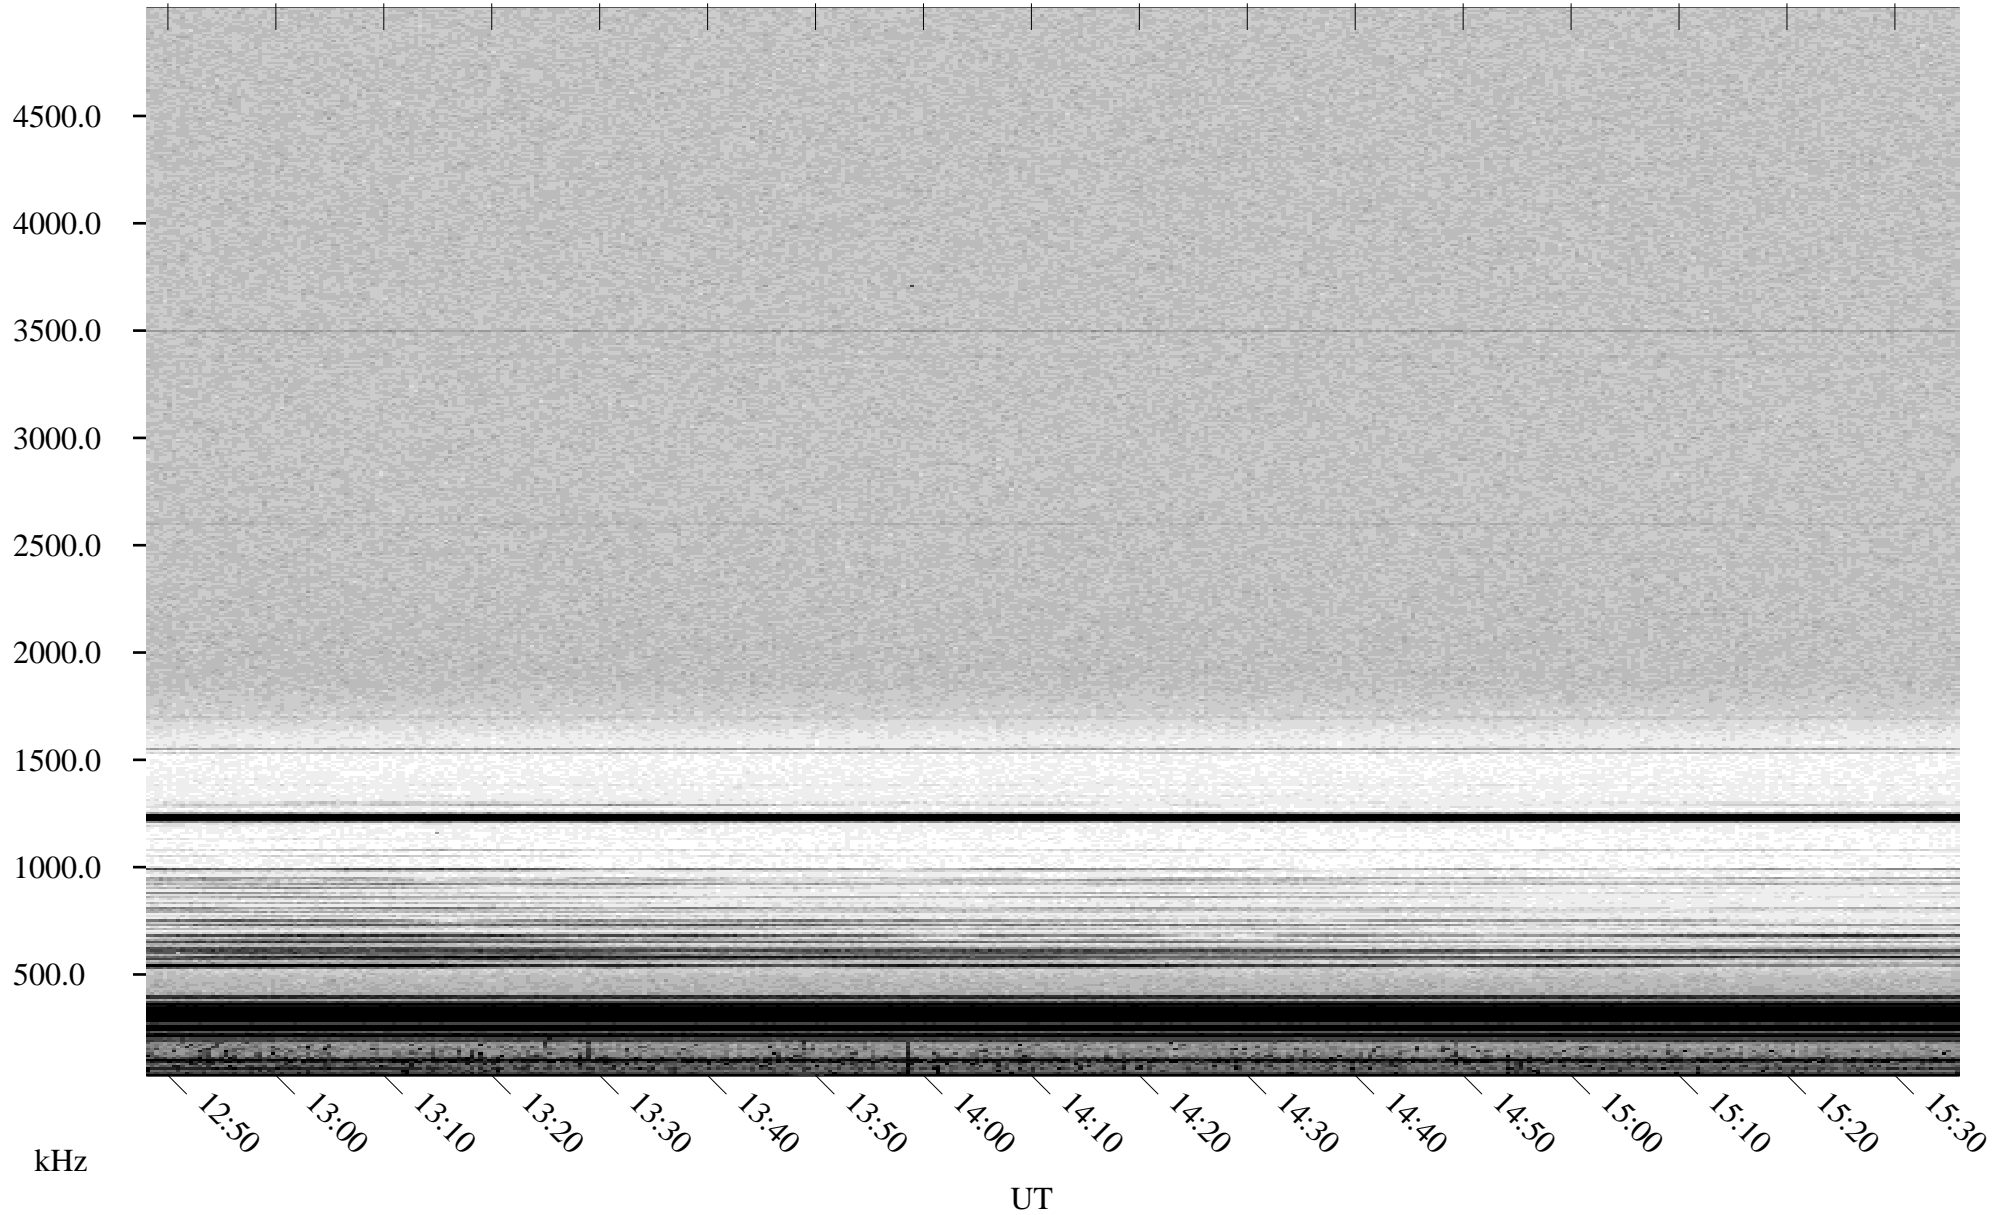

# 04/03/2001 Churchill, Manitoba

Linear Scale    Black = 161    White = 15

ch01092l.r00m max\_12

Page 5

# 04/03/2001 Churchill, Manitoba

Linear Scale    Black = 161    White = 15

ch01092l.r00m max\_12

Page 6

# 04/03/2001 Churchill, Manitoba

Linear Scale    Black = 161    White = 15

ch01092l.r00m max\_12

Page 7

04/03/2001 Churchill, Manitoba

Linear Scale Black = 161 White = 15

ch01092l.r00m max\_12

Page 8