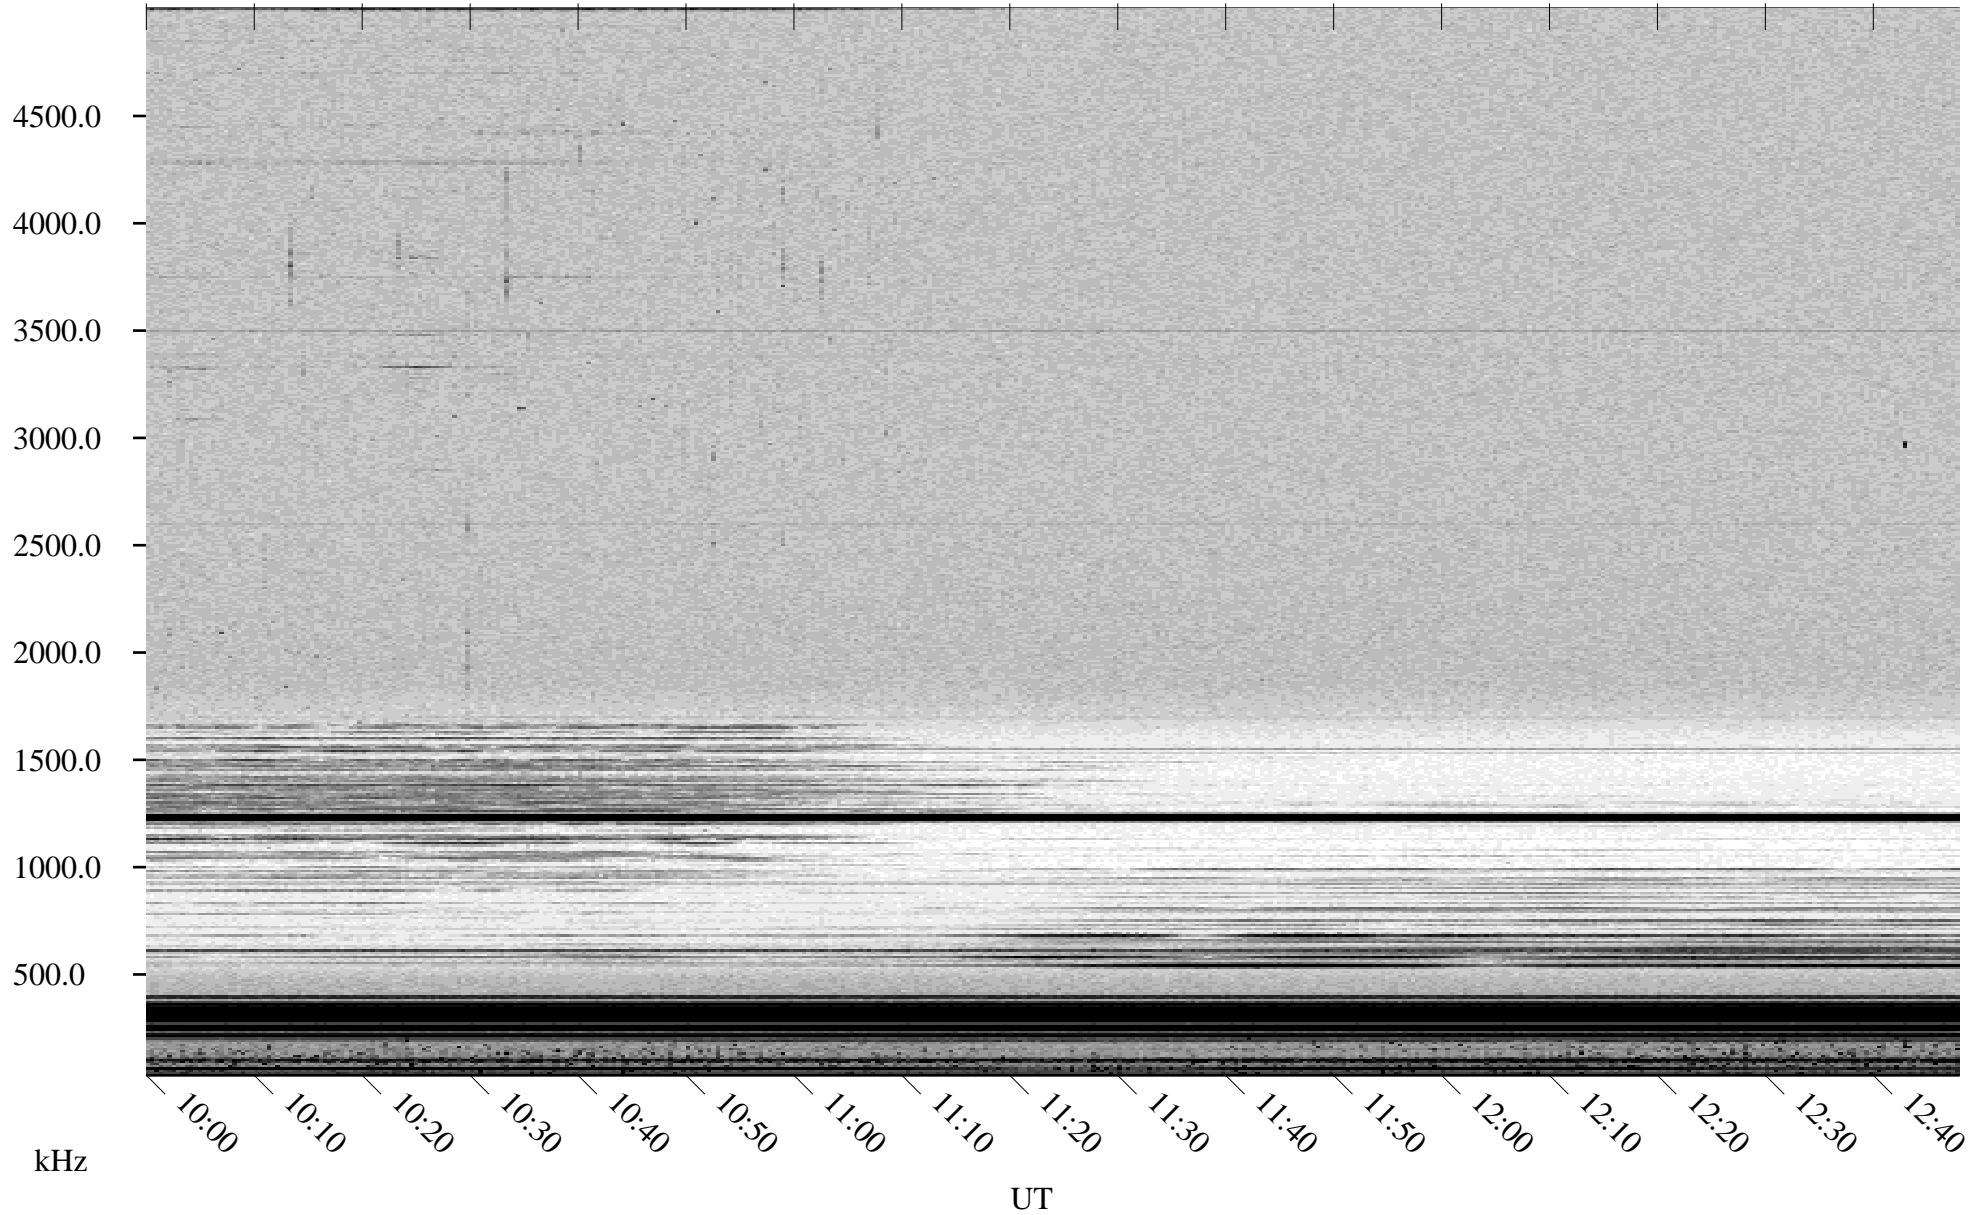

# 04/03/2001 Churchill, Manitoba

Linear Scale    Black = 161    White = 15

ch01092l.r00m max\_12

Page 4

# 04/03/2001 Churchill, Manitoba

Linear Scale    Black = 161    White = 15

ch01092l.r00m max\_12

Page 5

# 04/03/2001 Churchill, Manitoba

Linear Scale    Black = 161    White = 15

ch01092l.r00m max\_12

Page 6

# 04/03/2001 Churchill, Manitoba

Linear Scale    Black = 161    White = 15

ch01092l.r00m max\_12

Page 7

04/03/2001 Churchill, Manitoba

Linear Scale Black = 161 White = 15

ch01092l.r00m max\_12

Page 8