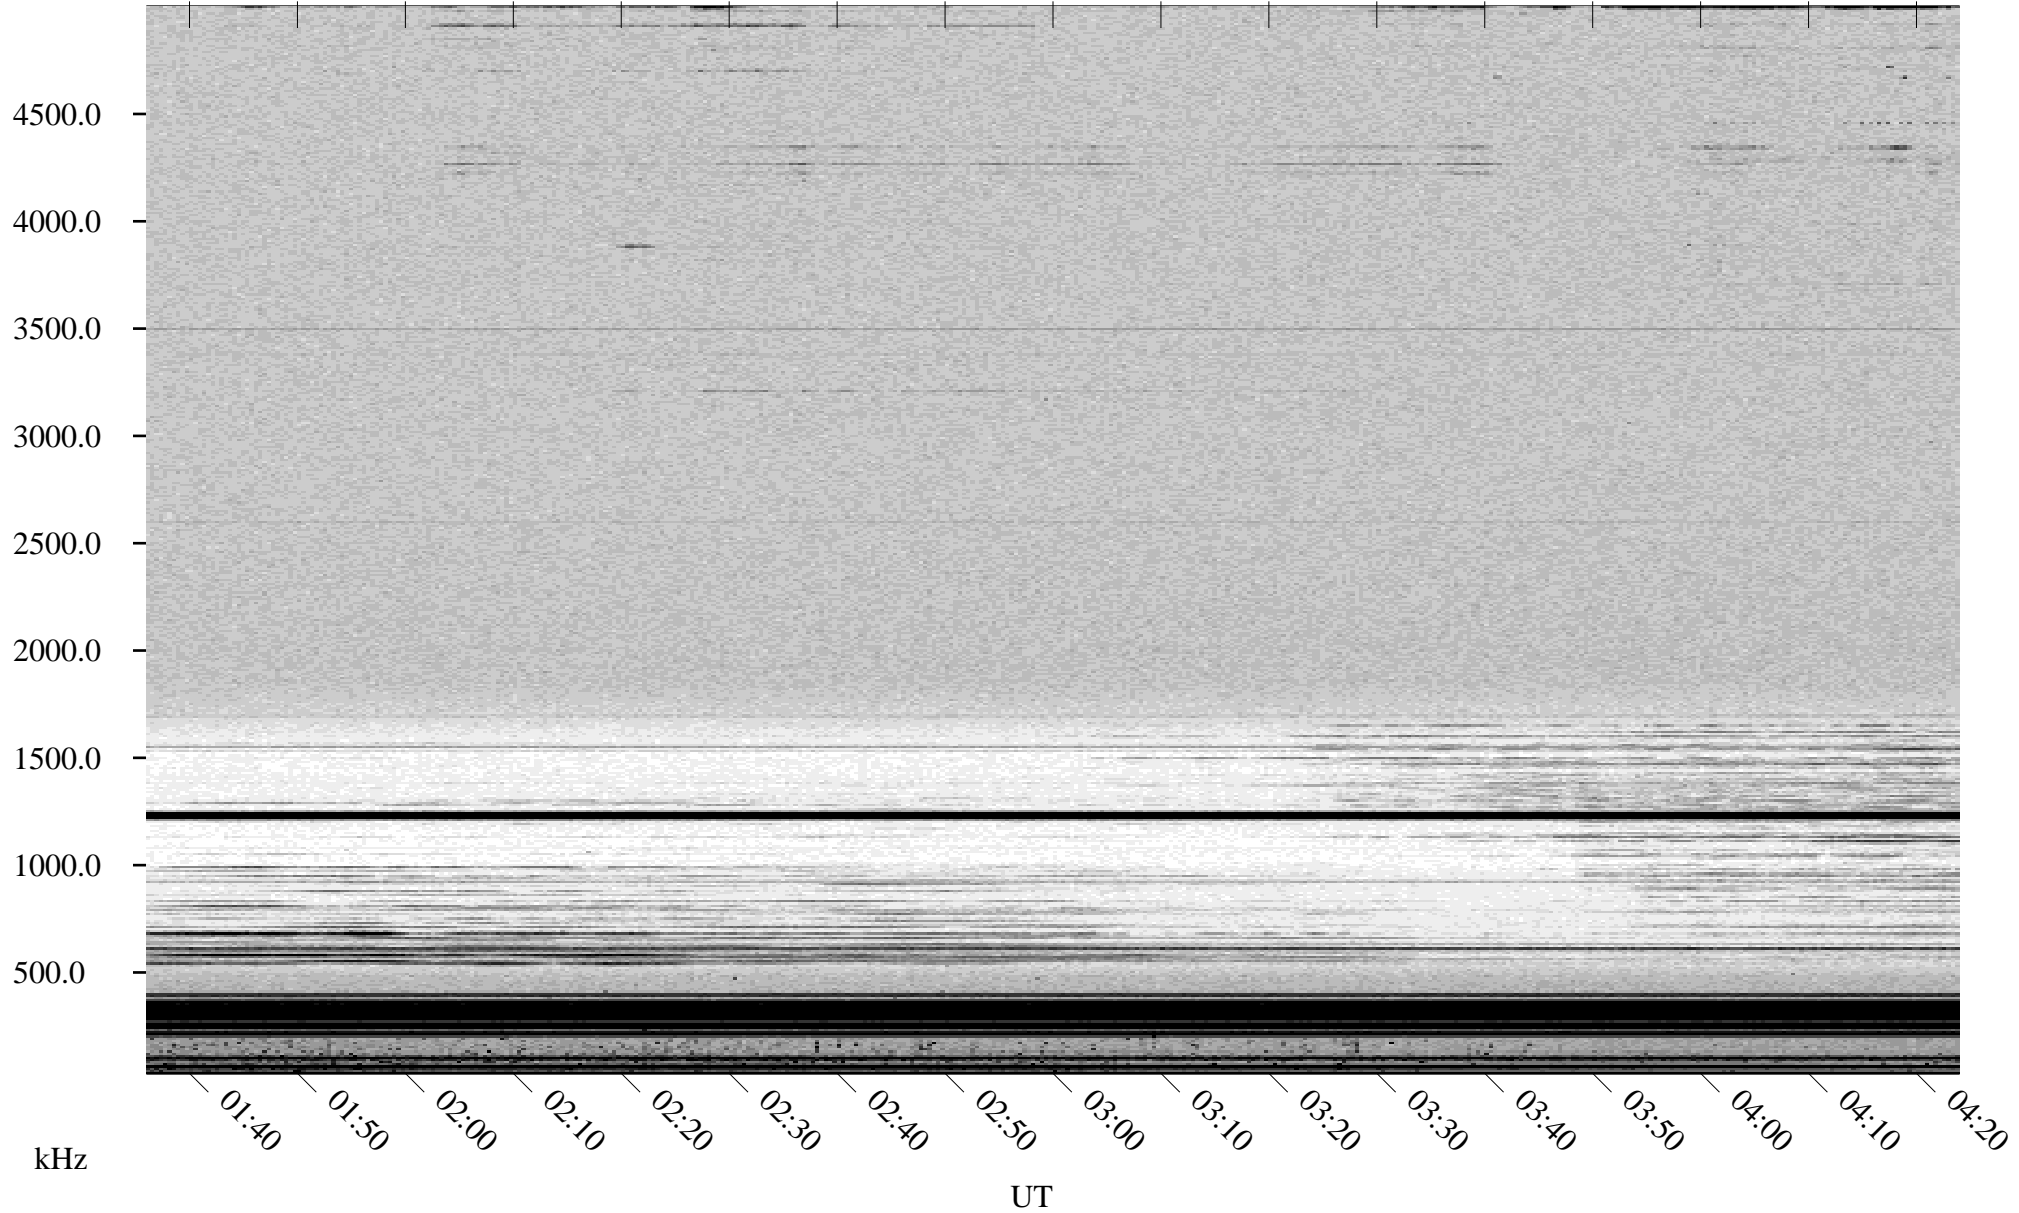

04/03/2001 Churchill, Manitoba

Linear Scale Black = 161 White = 15

ch01093l.r00m max_12

Page 1

04/03/2001 Churchill, Manitoba

Linear Scale Black = 161 White = 15

ch01093l.r00m max_12

Page 2

04/04/2001 Churchill, Manitoba

Linear Scale Black = 161 White = 15

ch01093l.r00m max_12

Page 3

04/04/2001 Churchill, Manitoba

Linear Scale Black = 161 White = 15

ch01093l.r00m max_12

Page 4

04/04/2001 Churchill, Manitoba

Linear Scale Black = 161 White = 15

ch01093l.r00m max_12

Page 5

04/04/2001 Churchill, Manitoba

Linear Scale Black = 161 White = 15

ch01093l.r00m max_12

Page 6

04/04/2001 Churchill, Manitoba

Linear Scale Black = 161 White = 15

ch01093l.r00m max_12

Page 7

04/04/2001 Churchill, Manitoba

Linear Scale Black = 161 White = 15

ch01093l.r00m max_12