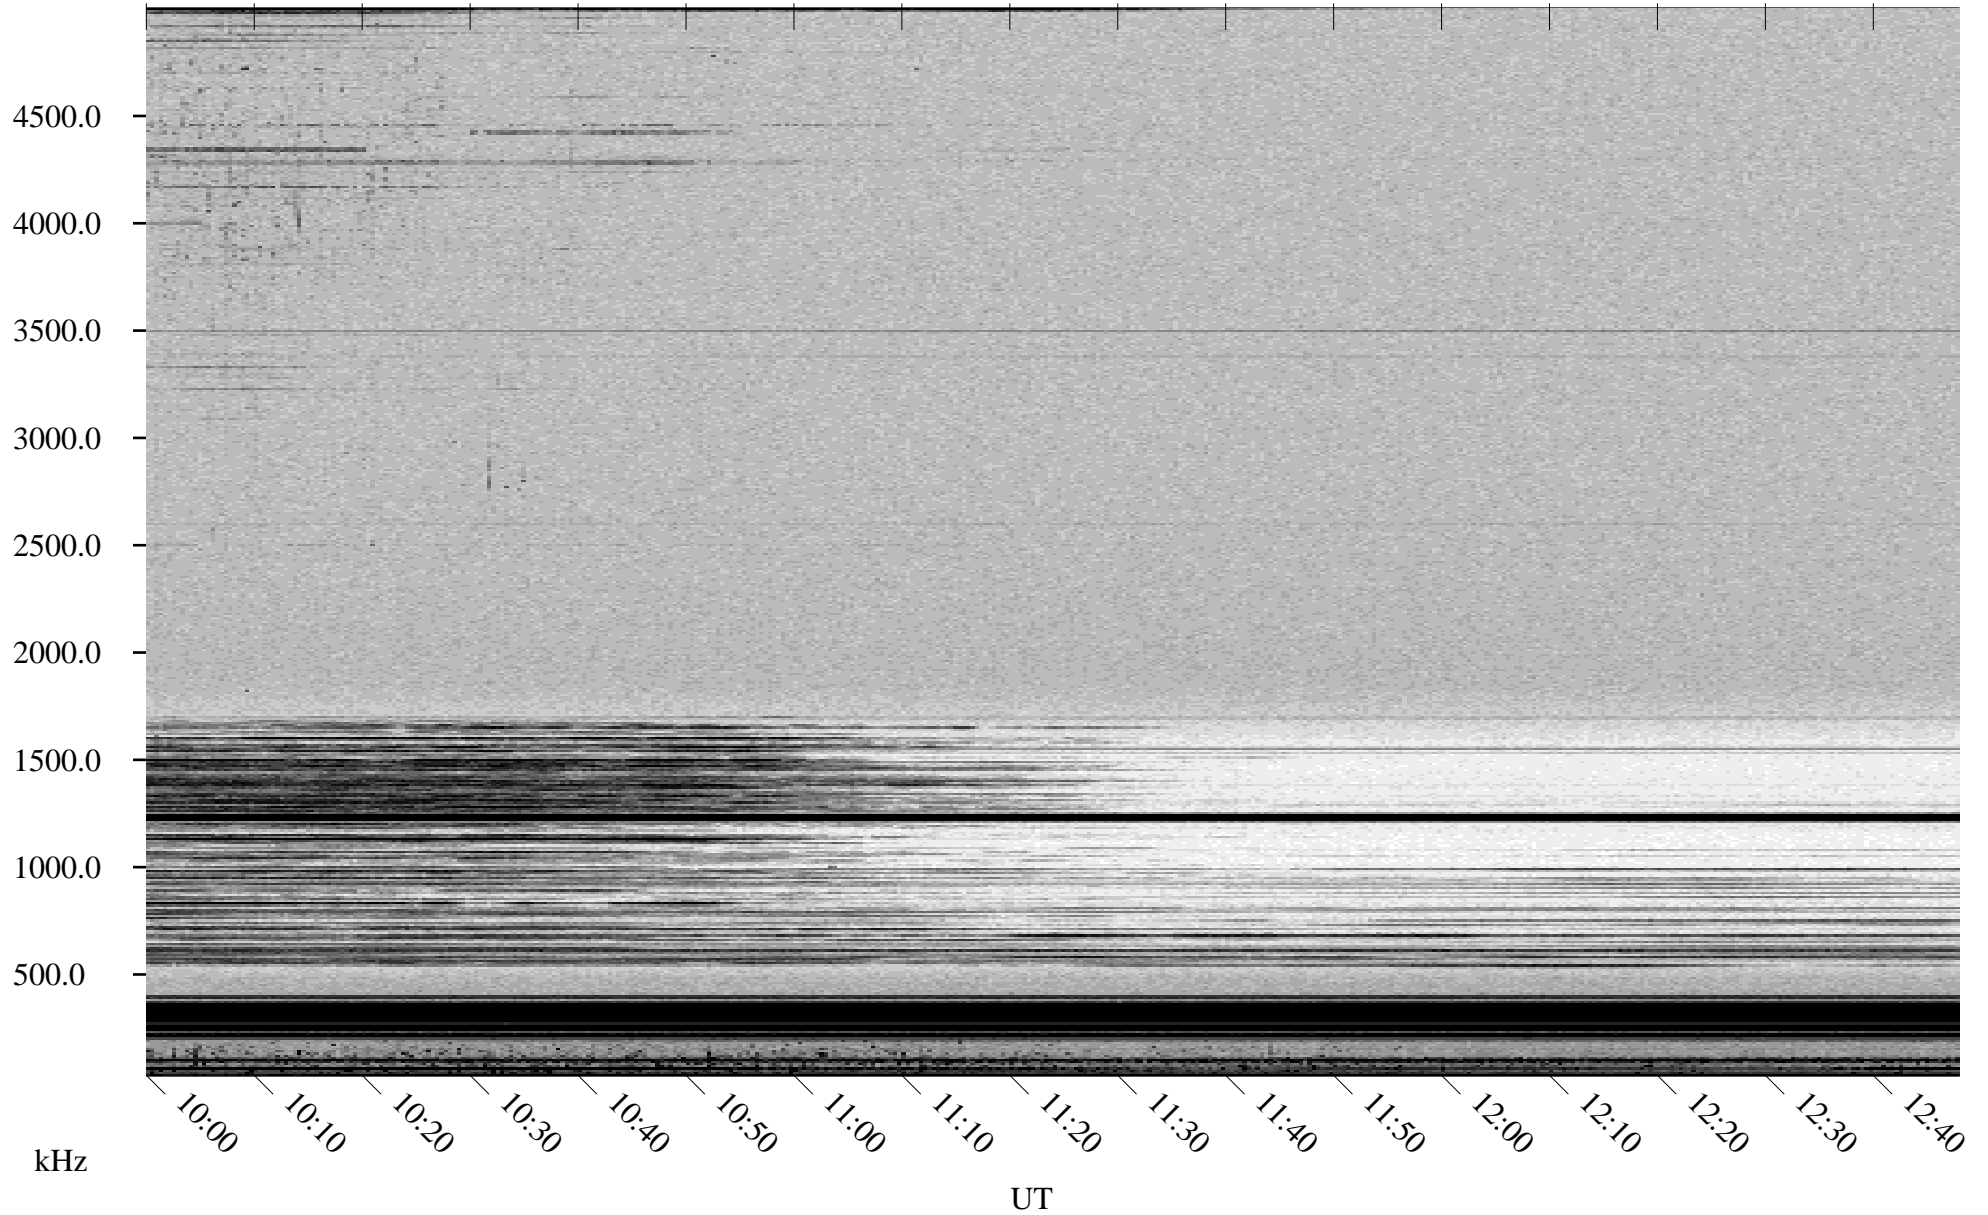

04/03/2001 Churchill, Manitoba

Linear Scale Black = 161 White = 15

ch01093l.r00m max_12

Page 1

04/03/2001 Churchill, Manitoba

Linear Scale Black = 161 White = 15

ch01093l.r00m max_12

Page 2

04/04/2001 Churchill, Manitoba

Linear Scale Black = 161 White = 15

ch01093l.r00m max_12

Page 3

04/04/2001 Churchill, Manitoba

Linear Scale Black = 161 White = 15

ch01093l.r00m max_12

Page 4

04/04/2001 Churchill, Manitoba

Linear Scale Black = 161 White = 15

ch01093l.r00m max_12

Page 5

04/04/2001 Churchill, Manitoba

Linear Scale Black = 161 White = 15

ch01093l.r00m max_12

Page 6

04/04/2001 Churchill, Manitoba

Linear Scale Black = 161 White = 15

ch01093l.r00m max_12

Page 7

04/04/2001 Churchill, Manitoba

Linear Scale Black = 161 White = 15

ch01093l.r00m max_12