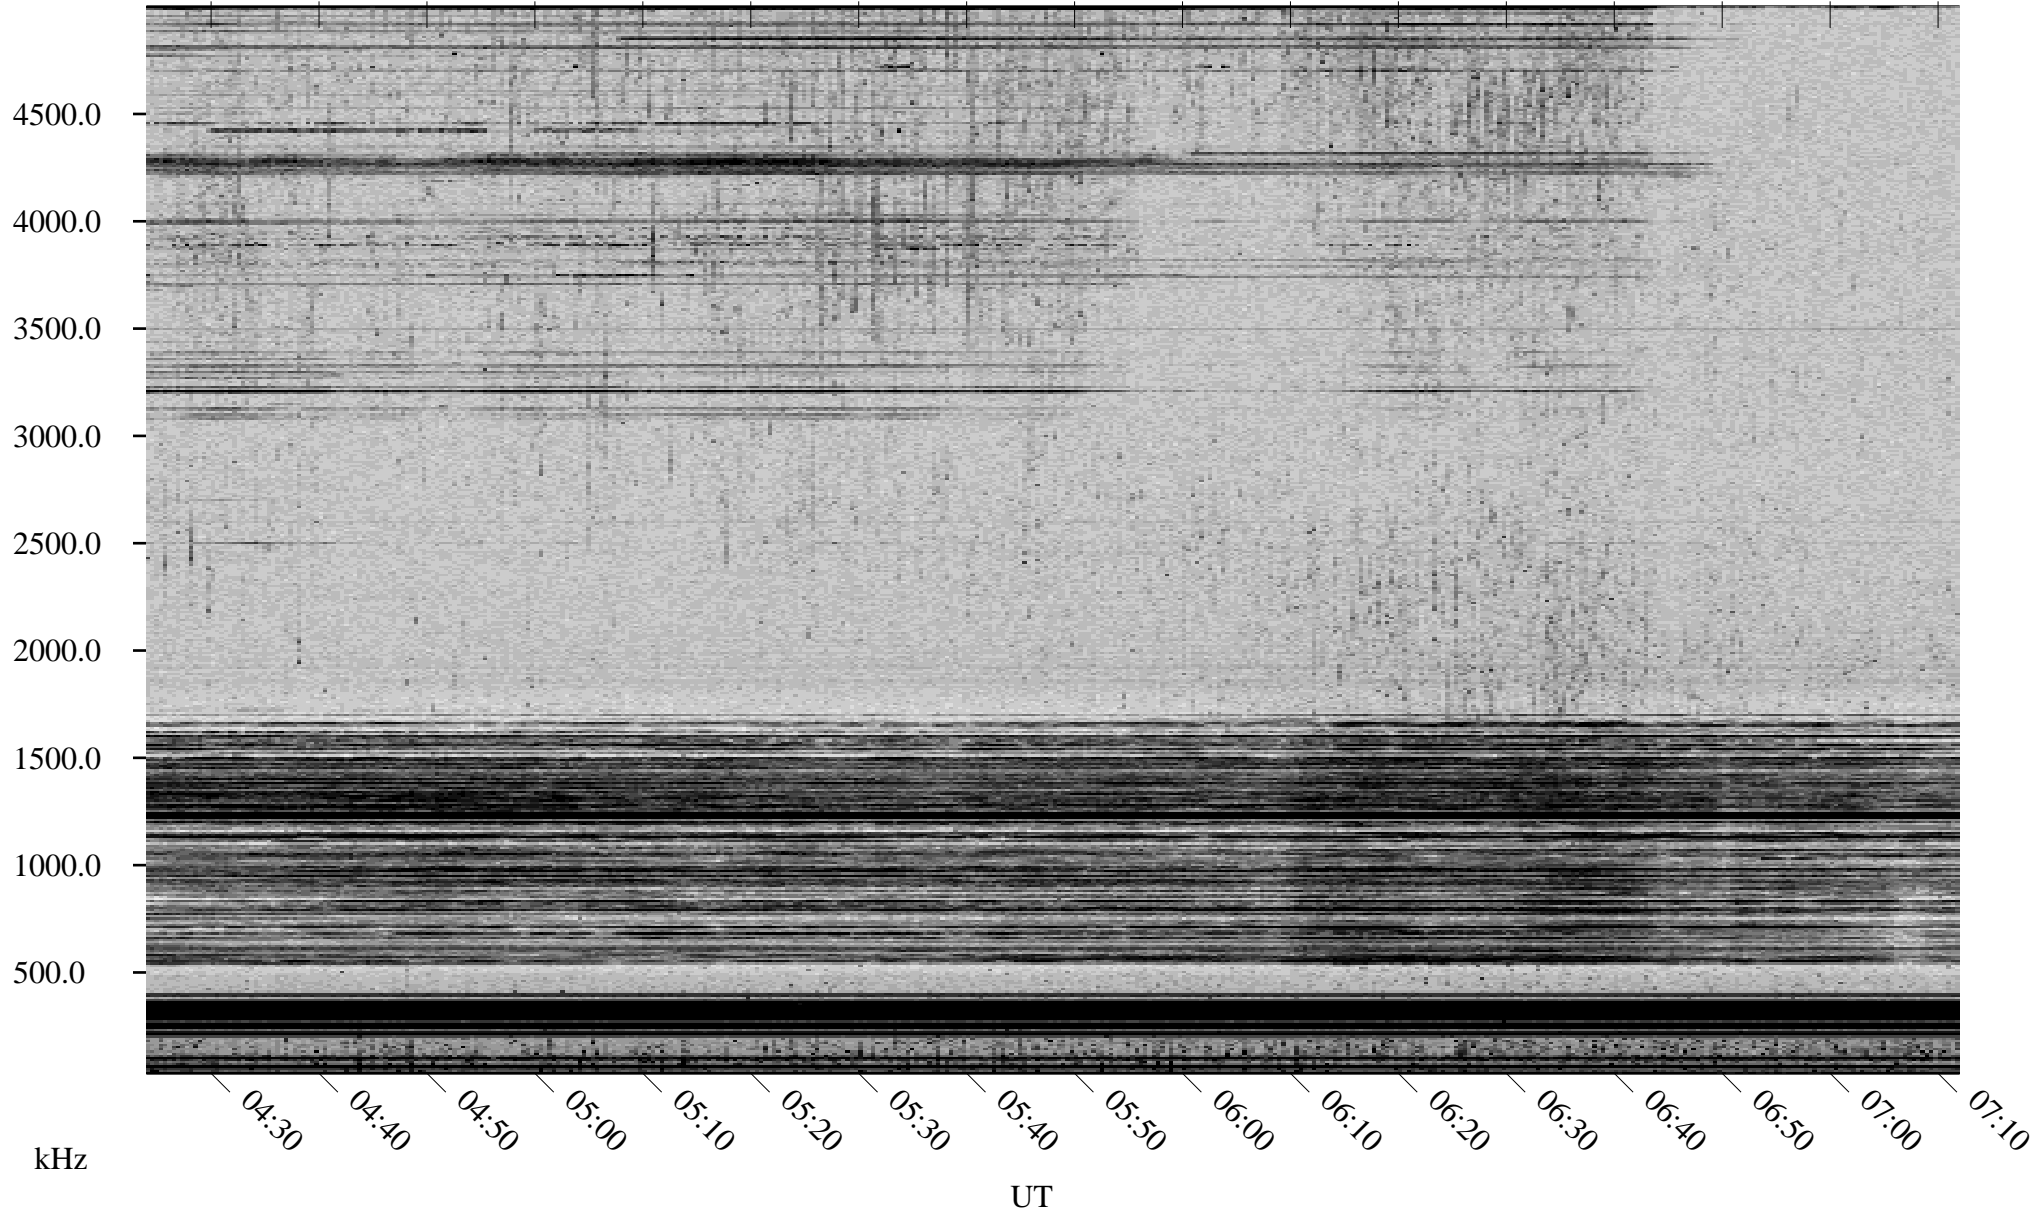

04/05/2001 Churchill, Manitoba

Linear Scale Black = 161 White = 15

ch01095l.r00m max_12

Page 1

04/05/2001 Churchill, Manitoba

Linear Scale Black = 161 White = 15

ch010951.r00m max_12

Page 2

04/06/2001 Churchill, Manitoba

Linear Scale Black = 161 White = 15

ch010951.r00m max_12

Page 3

04/06/2001 Churchill, Manitoba

Linear Scale Black = 161 White = 15

ch01095l.r00m max_12

Page 4

04/06/2001 Churchill, Manitoba

Linear Scale Black = 161 White = 15

ch01095l.r00m max_12

Page 5

04/06/2001 Churchill, Manitoba

Linear Scale Black = 161 White = 15

ch010951.r00m max_12

Page 6

04/06/2001 Churchill, Manitoba

Linear Scale Black = 161 White = 15

ch010951.r00m max_12

Page 7

04/06/2001 Churchill, Manitoba

Linear Scale Black = 161 White = 15

ch010951.r00m max_12