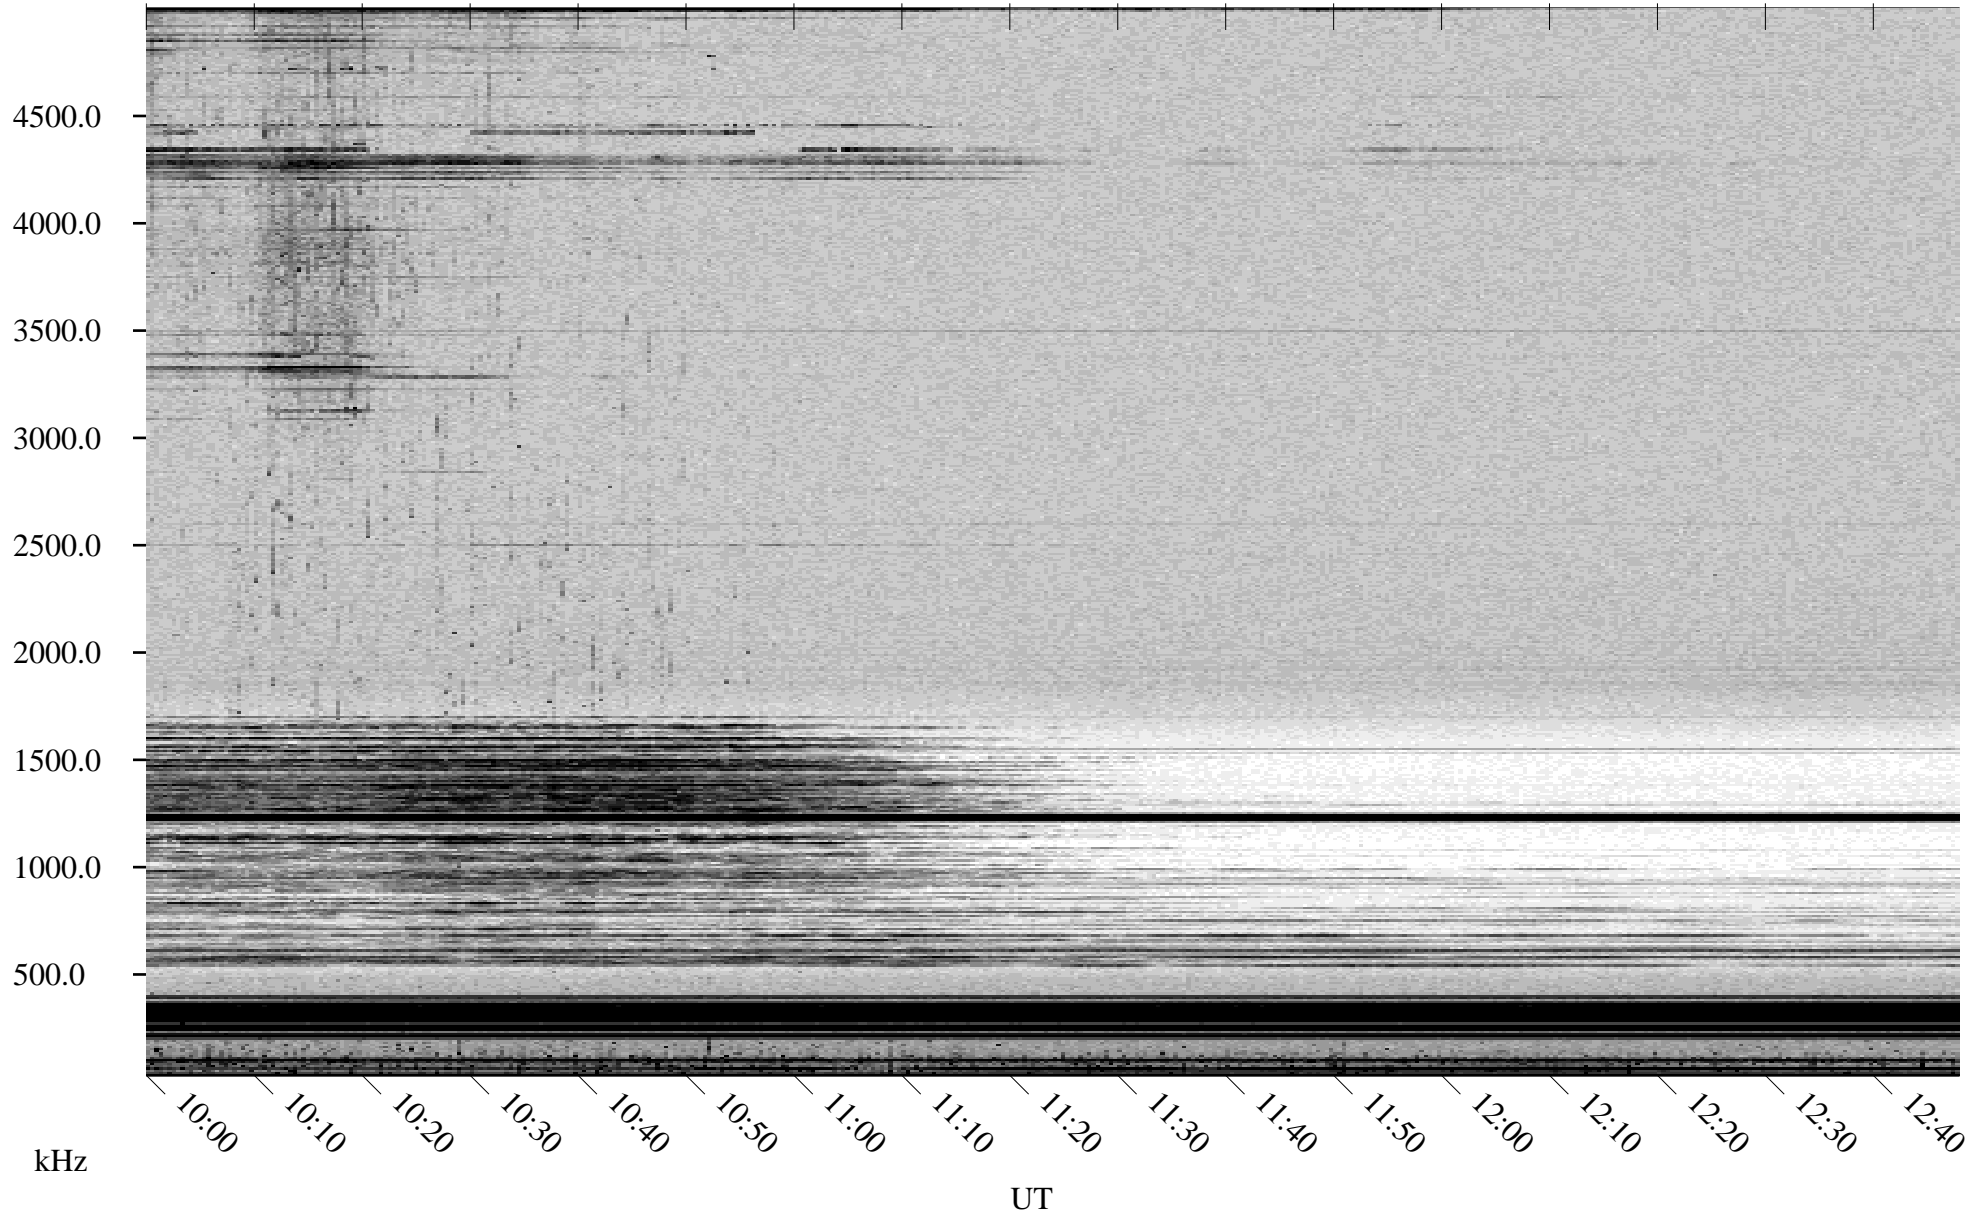

04/05/2001 Churchill, Manitoba

Linear Scale Black = 161 White = 15

ch01095l.r00m max_12

Page 1

04/05/2001 Churchill, Manitoba

Linear Scale Black = 161 White = 15

ch010951.r00m max_12

Page 2

04/06/2001 Churchill, Manitoba

Linear Scale Black = 161 White = 15

ch010951.r00m max_12

Page 3

04/06/2001 Churchill, Manitoba

Linear Scale Black = 161 White = 15

ch01095l.r00m max_12

Page 4

04/06/2001 Churchill, Manitoba

Linear Scale Black = 161 White = 15

ch01095l.r00m max_12

Page 5

04/06/2001 Churchill, Manitoba

Linear Scale Black = 161 White = 15

ch010951.r00m max_12

Page 6

04/06/2001 Churchill, Manitoba

Linear Scale Black = 161 White = 15

ch010951.r00m max_12

Page 7

04/06/2001 Churchill, Manitoba

Linear Scale Black = 161 White = 15

ch010951.r00m max_12