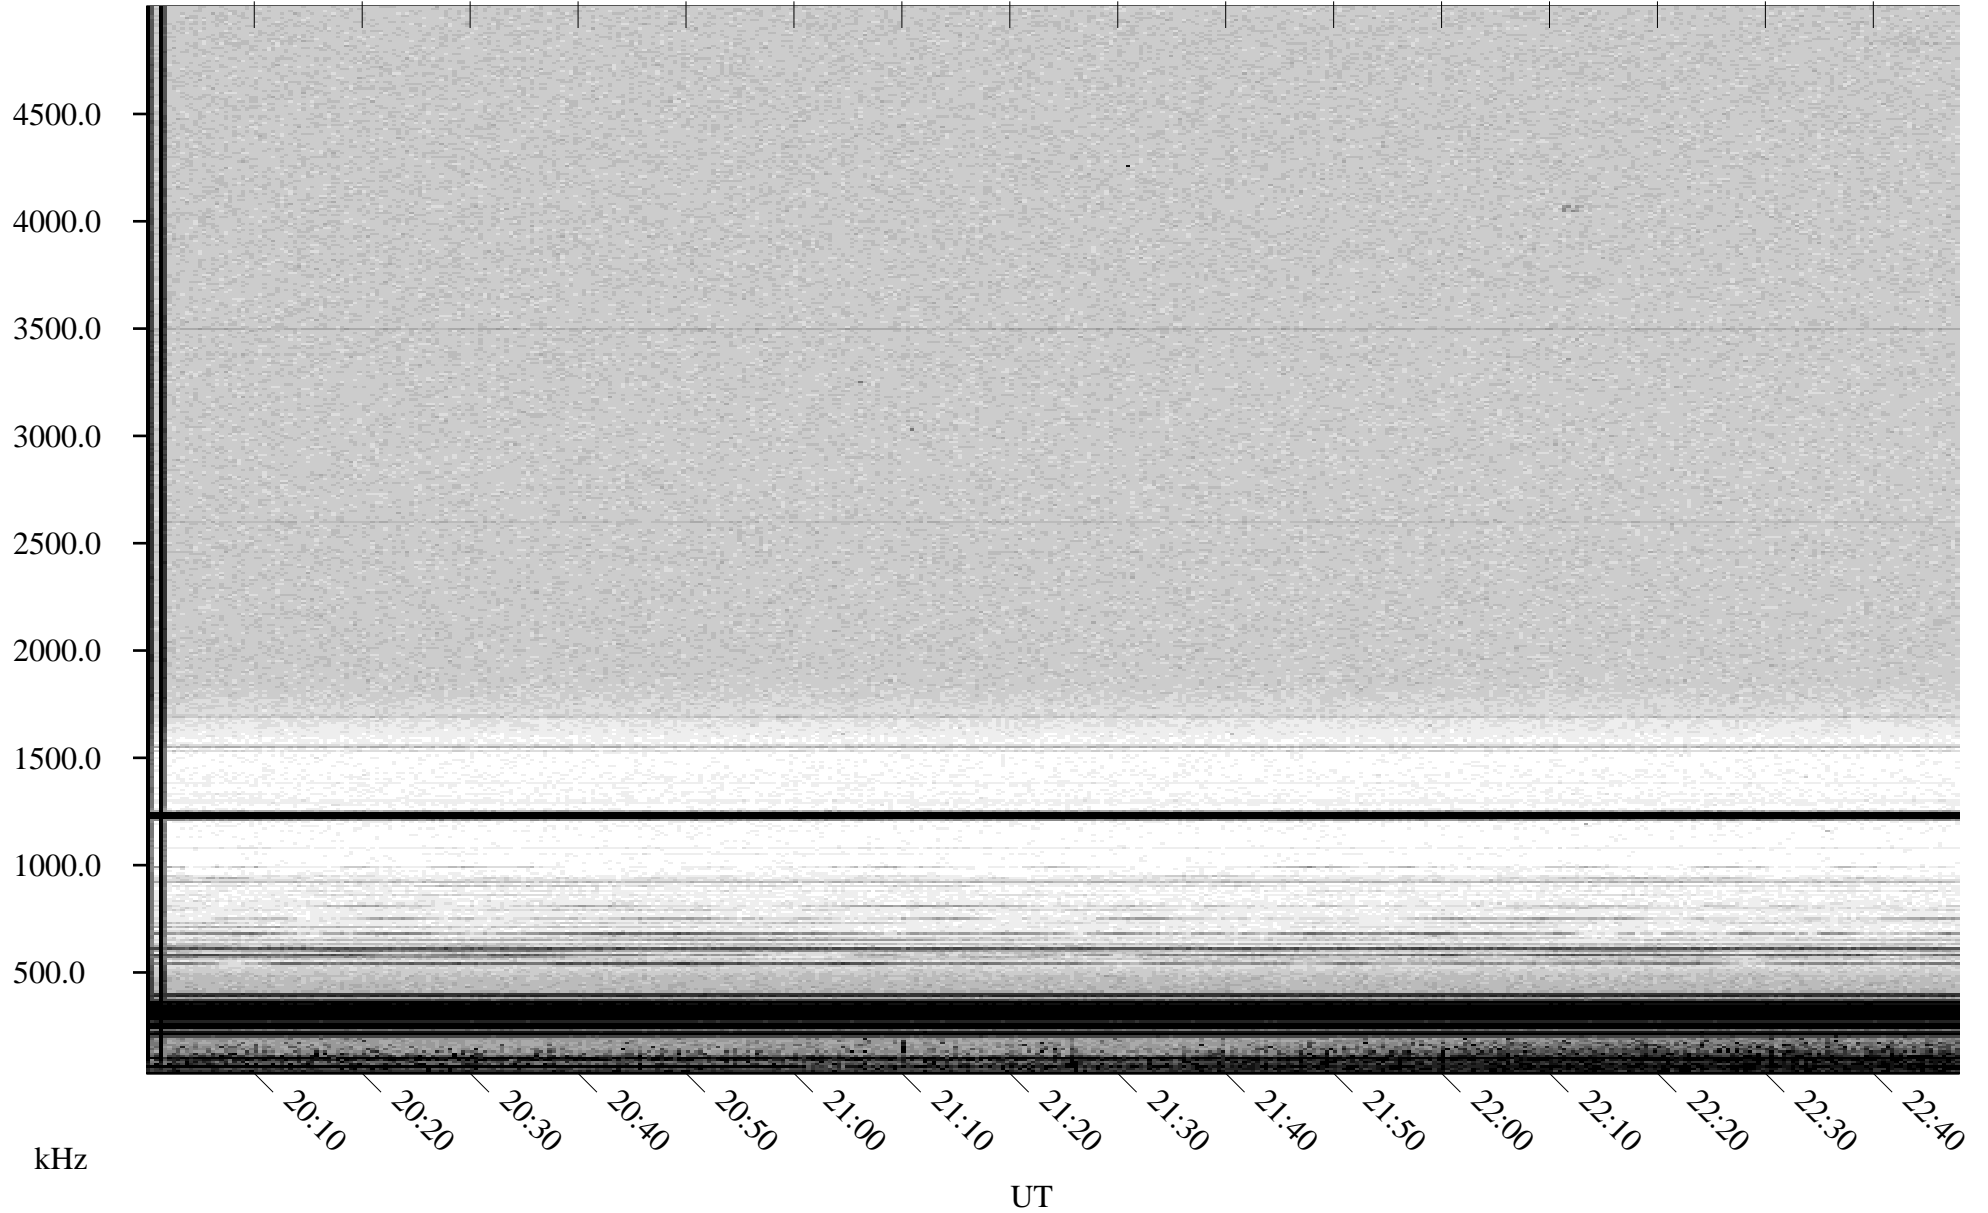

04/06/2001 Churchill, Manitoba

Linear Scale Black = 161 White = 15

ch01096l.r00m max_12

Page 1

04/06/2001 Churchill, Manitoba

Linear Scale Black = 161 White = 15

ch01096l.r00m max_12

Page 2

04/07/2001 Churchill, Manitoba

Linear Scale Black = 161 White = 15

ch01096l.r00m max_12

Page 3

04/07/2001 Churchill, Manitoba

Linear Scale Black = 161 White = 15

ch01096l.r00m max_12

Page 4

04/07/2001 Churchill, Manitoba

Linear Scale Black = 161 White = 15

ch01096l.r00m max_12

Page 5

04/07/2001 Churchill, Manitoba

Linear Scale Black = 161 White = 15

ch01096l.r00m max_12

Page 6

04/07/2001 Churchill, Manitoba

Linear Scale Black = 161 White = 15

ch01096l.r00m max_12

Page 7

04/07/2001 Churchill, Manitoba

Linear Scale Black = 161 White = 15

ch01096l.r00m max_12

Page 8