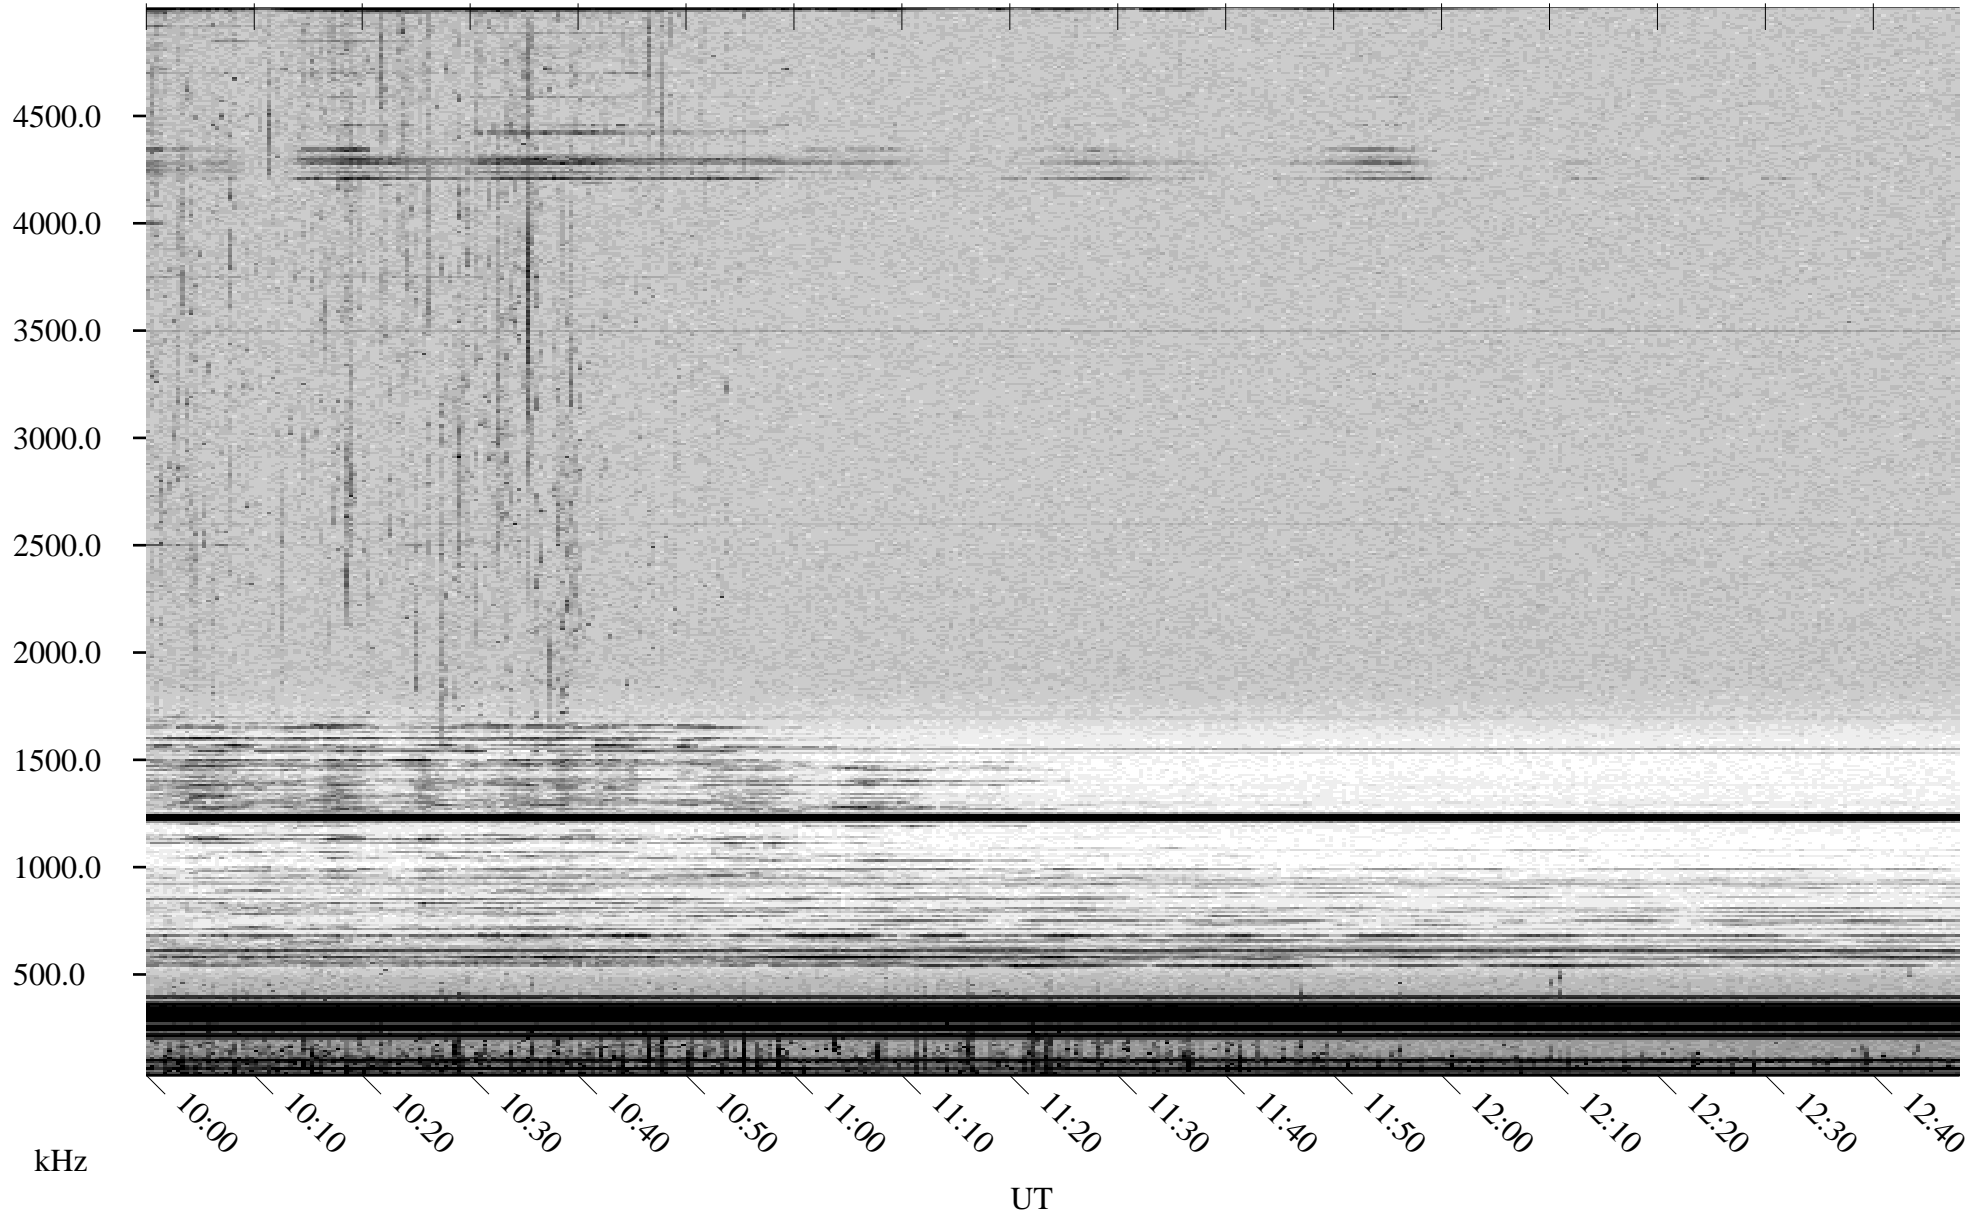

04/06/2001 Churchill, Manitoba

Linear Scale Black = 161 White = 15

ch01096l.r00m max_12

Page 1

04/06/2001 Churchill, Manitoba

Linear Scale Black = 161 White = 15

ch01096l.r00m max_12

Page 2

04/07/2001 Churchill, Manitoba

Linear Scale Black = 161 White = 15

ch01096l.r00m max_12

Page 3

04/07/2001 Churchill, Manitoba

Linear Scale Black = 161 White = 15

ch01096l.r00m max_12

Page 4

04/07/2001 Churchill, Manitoba

Linear Scale Black = 161 White = 15

ch01096l.r00m max_12

Page 5

04/07/2001 Churchill, Manitoba

Linear Scale Black = 161 White = 15

ch01096l.r00m max_12

Page 6

04/07/2001 Churchill, Manitoba

Linear Scale Black = 161 White = 15

ch01096l.r00m max_12

Page 7

04/07/2001 Churchill, Manitoba

Linear Scale Black = 161 White = 15

ch01096l.r00m max_12

Page 8