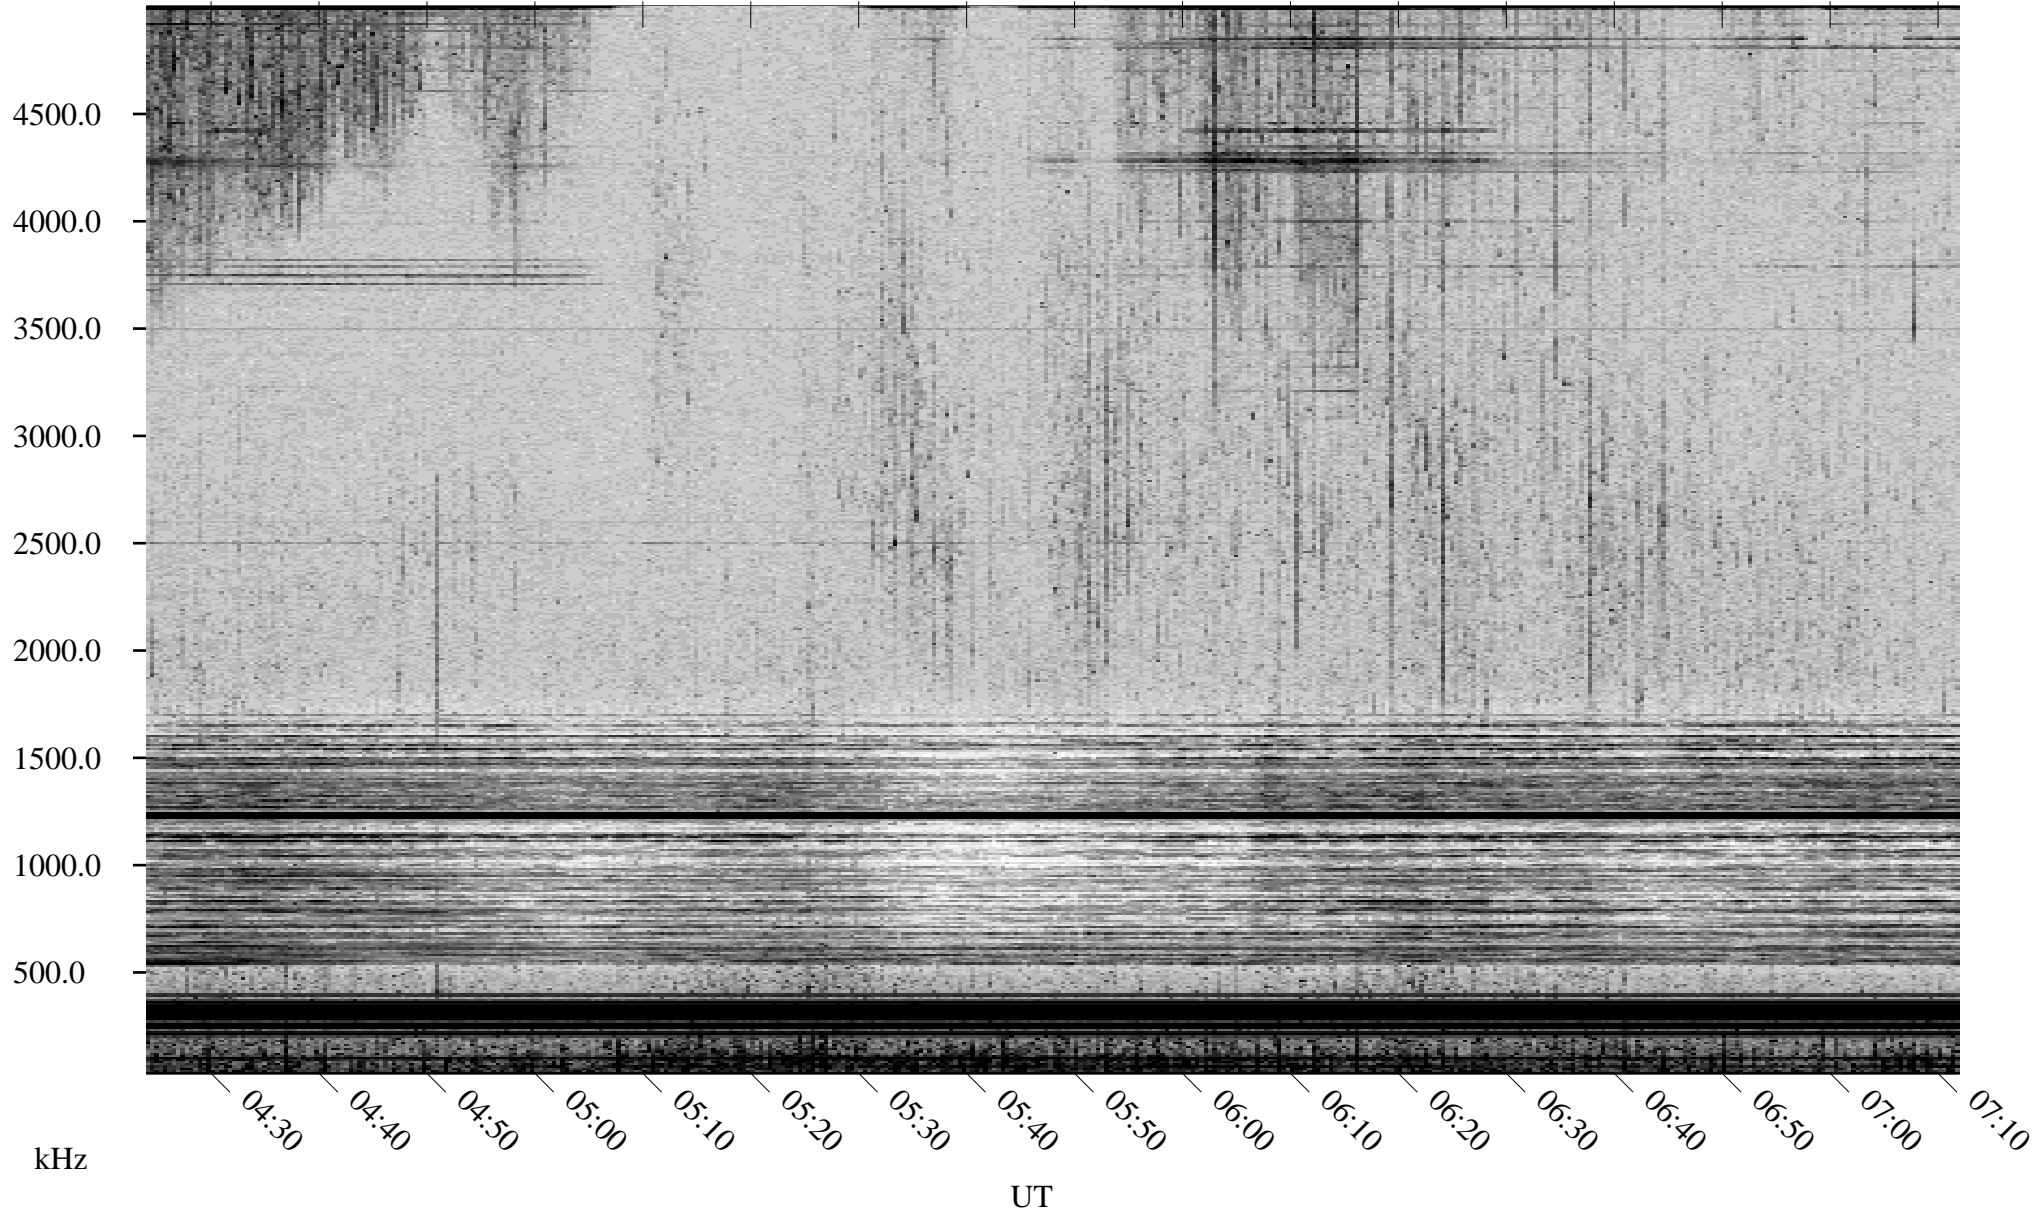

04/06/2001 Churchill, Manitoba

Linear Scale Black = 161 White = 15

ch01096l.r00m max_12

Page 1

04/06/2001 Churchill, Manitoba

Linear Scale Black = 161 White = 15

ch01096l.r00m max_12

Page 2

04/07/2001 Churchill, Manitoba

Linear Scale Black = 161 White = 15

ch01096l.r00m max_12

Page 3

04/07/2001 Churchill, Manitoba

Linear Scale Black = 161 White = 15

ch01096l.r00m max_12

Page 4

04/07/2001 Churchill, Manitoba

Linear Scale Black = 161 White = 15

ch01096l.r00m max_12

Page 5

04/07/2001 Churchill, Manitoba

Linear Scale Black = 161 White = 15

ch01096l.r00m max_12

Page 6

04/07/2001 Churchill, Manitoba

Linear Scale Black = 161 White = 15

ch01096l.r00m max_12

Page 7

04/07/2001 Churchill, Manitoba

Linear Scale Black = 161 White = 15

ch01096l.r00m max_12

Page 8