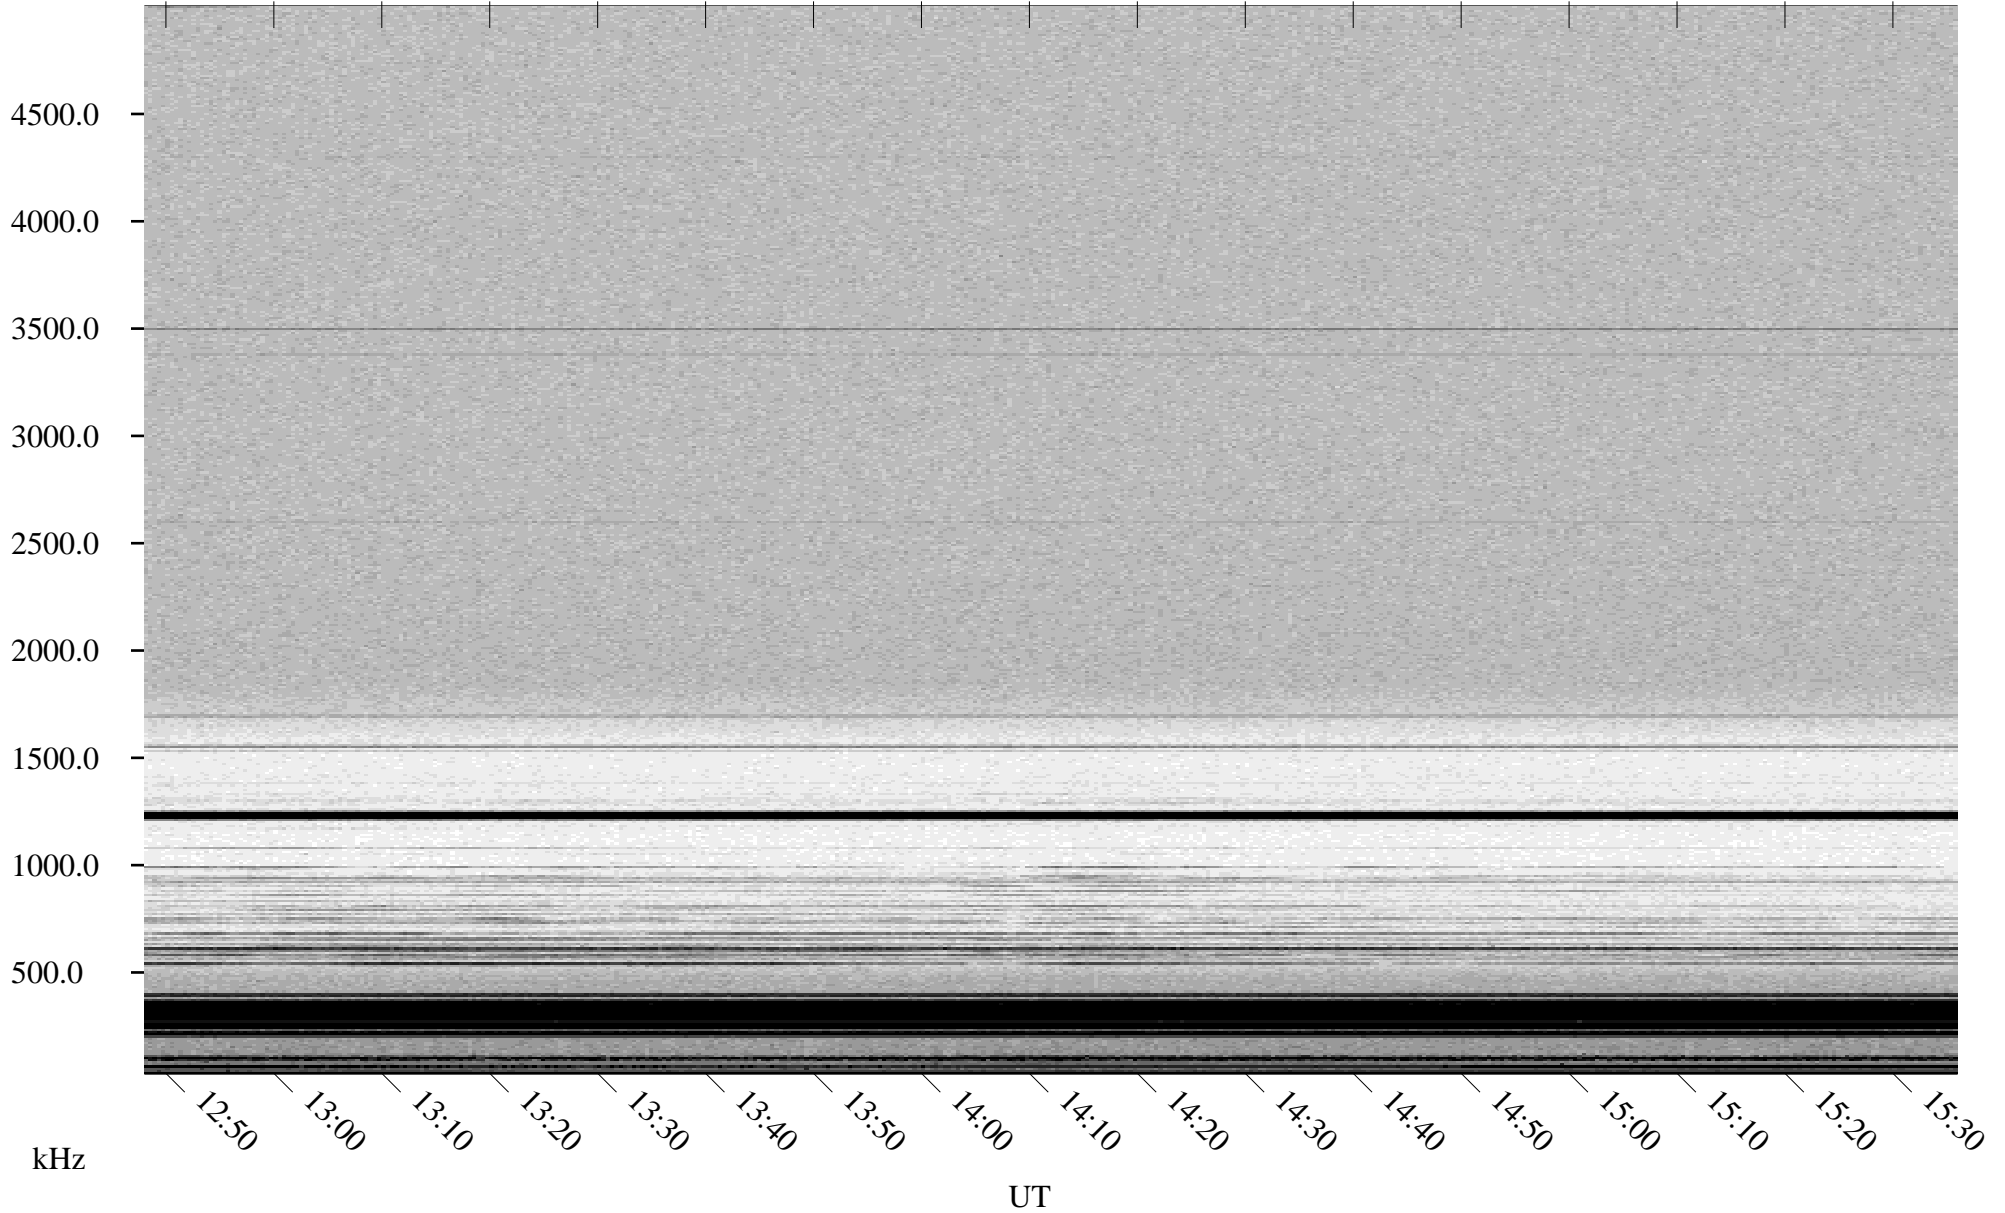

04/08/2001 Churchill, Manitoba

Linear Scale Black = 161 White = 15

ch01097l.r00m max_12

Page 3

04/08/2001 Churchill, Manitoba

Linear Scale Black = 161 White = 15

ch01097l.r00m max_12

Page 4

04/08/2001 Churchill, Manitoba

Linear Scale Black = 161 White = 15

ch01097l.r00m max_12

04/08/2001 Churchill, Manitoba

Linear Scale Black = 161 White = 15

ch01097l.r00m max_12

Page 6

04/08/2001 Churchill, Manitoba

Linear Scale Black = 161 White = 15

ch01097l.r00m max_12

Page 7

04/08/2001 Churchill, Manitoba

Linear Scale Black = 161 White = 15

ch01097l.r00m max_12