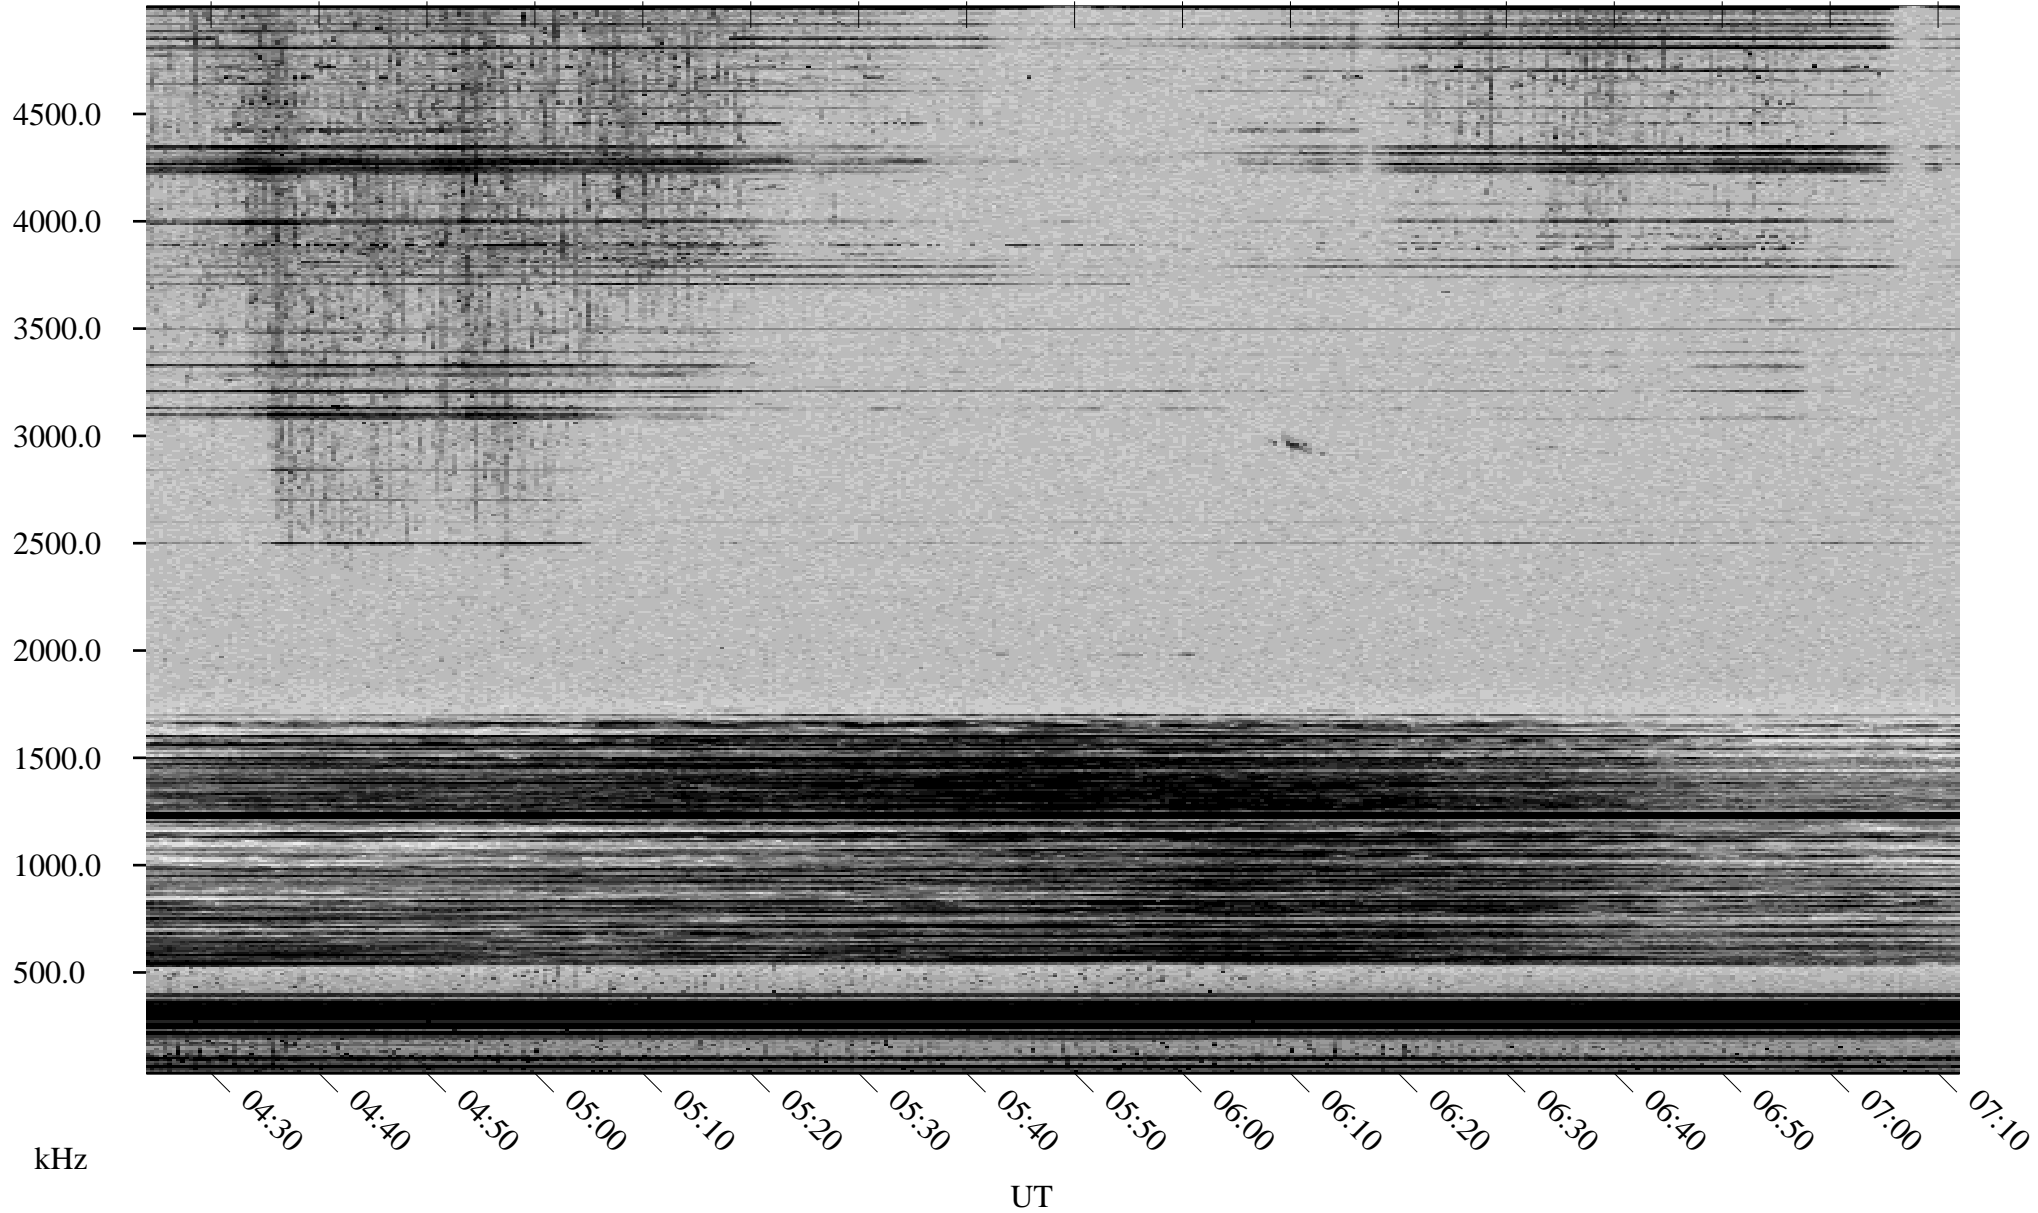

04/07/2001 Churchill, Manitoba

Linear Scale Black = 161 White = 15

ch01097l.r00m max_12

Page 1

04/07/2001 Churchill, Manitoba

Linear Scale Black = 161 White = 15

ch01097l.r00m max_12

Page 2

04/08/2001 Churchill, Manitoba

Linear Scale Black = 161 White = 15

ch01097l.r00m max_12

Page 3

04/08/2001 Churchill, Manitoba

Linear Scale Black = 161 White = 15

ch01097l.r00m max_12

Page 4

04/08/2001 Churchill, Manitoba

Linear Scale Black = 161 White = 15

ch01097l.r00m max_12

04/08/2001 Churchill, Manitoba

Linear Scale Black = 161 White = 15

ch01097l.r00m max_12

Page 6

04/08/2001 Churchill, Manitoba

Linear Scale Black = 161 White = 15

ch01097l.r00m max_12

Page 7

04/08/2001 Churchill, Manitoba

Linear Scale Black = 161 White = 15

ch01097l.r00m max_12