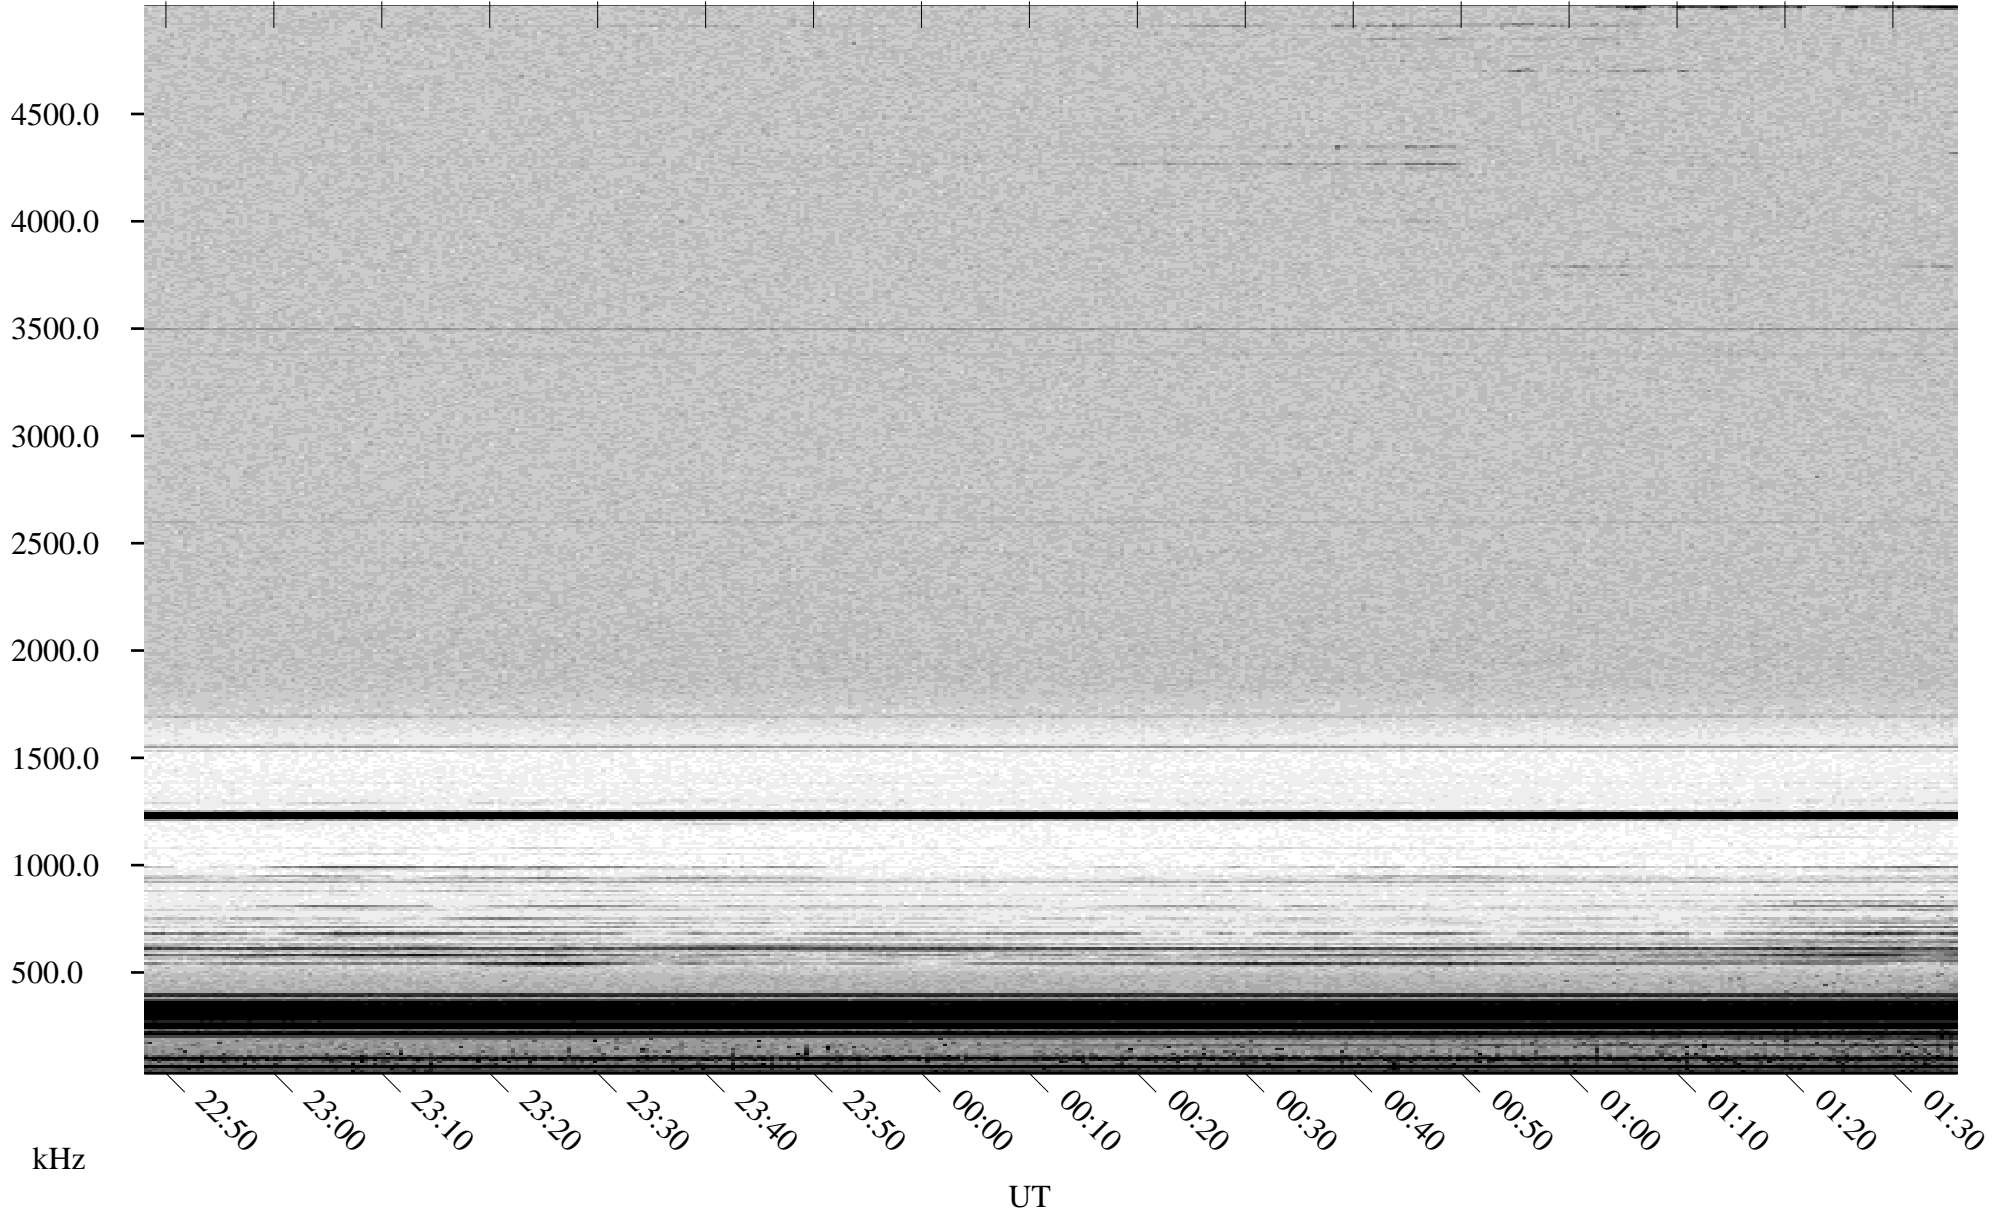

04/07/2001 Churchill, Manitoba

Linear Scale Black = 161 White = 15

ch01097l.r00m max_12

Page 1

04/07/2001 Churchill, Manitoba

Linear Scale Black = 161 White = 15

ch01097l.r00m max_12

Page 2

04/08/2001 Churchill, Manitoba

Linear Scale Black = 161 White = 15

ch01097l.r00m max_12

Page 3

04/08/2001 Churchill, Manitoba

Linear Scale Black = 161 White = 15

ch01097l.r00m max_12

Page 4

04/08/2001 Churchill, Manitoba

Linear Scale Black = 161 White = 15

ch01097l.r00m max_12

04/08/2001 Churchill, Manitoba

Linear Scale Black = 161 White = 15

ch01097l.r00m max_12

Page 6

04/08/2001 Churchill, Manitoba

Linear Scale Black = 161 White = 15

ch01097l.r00m max_12

Page 7

04/08/2001 Churchill, Manitoba

Linear Scale Black = 161 White = 15

ch01097l.r00m max_12