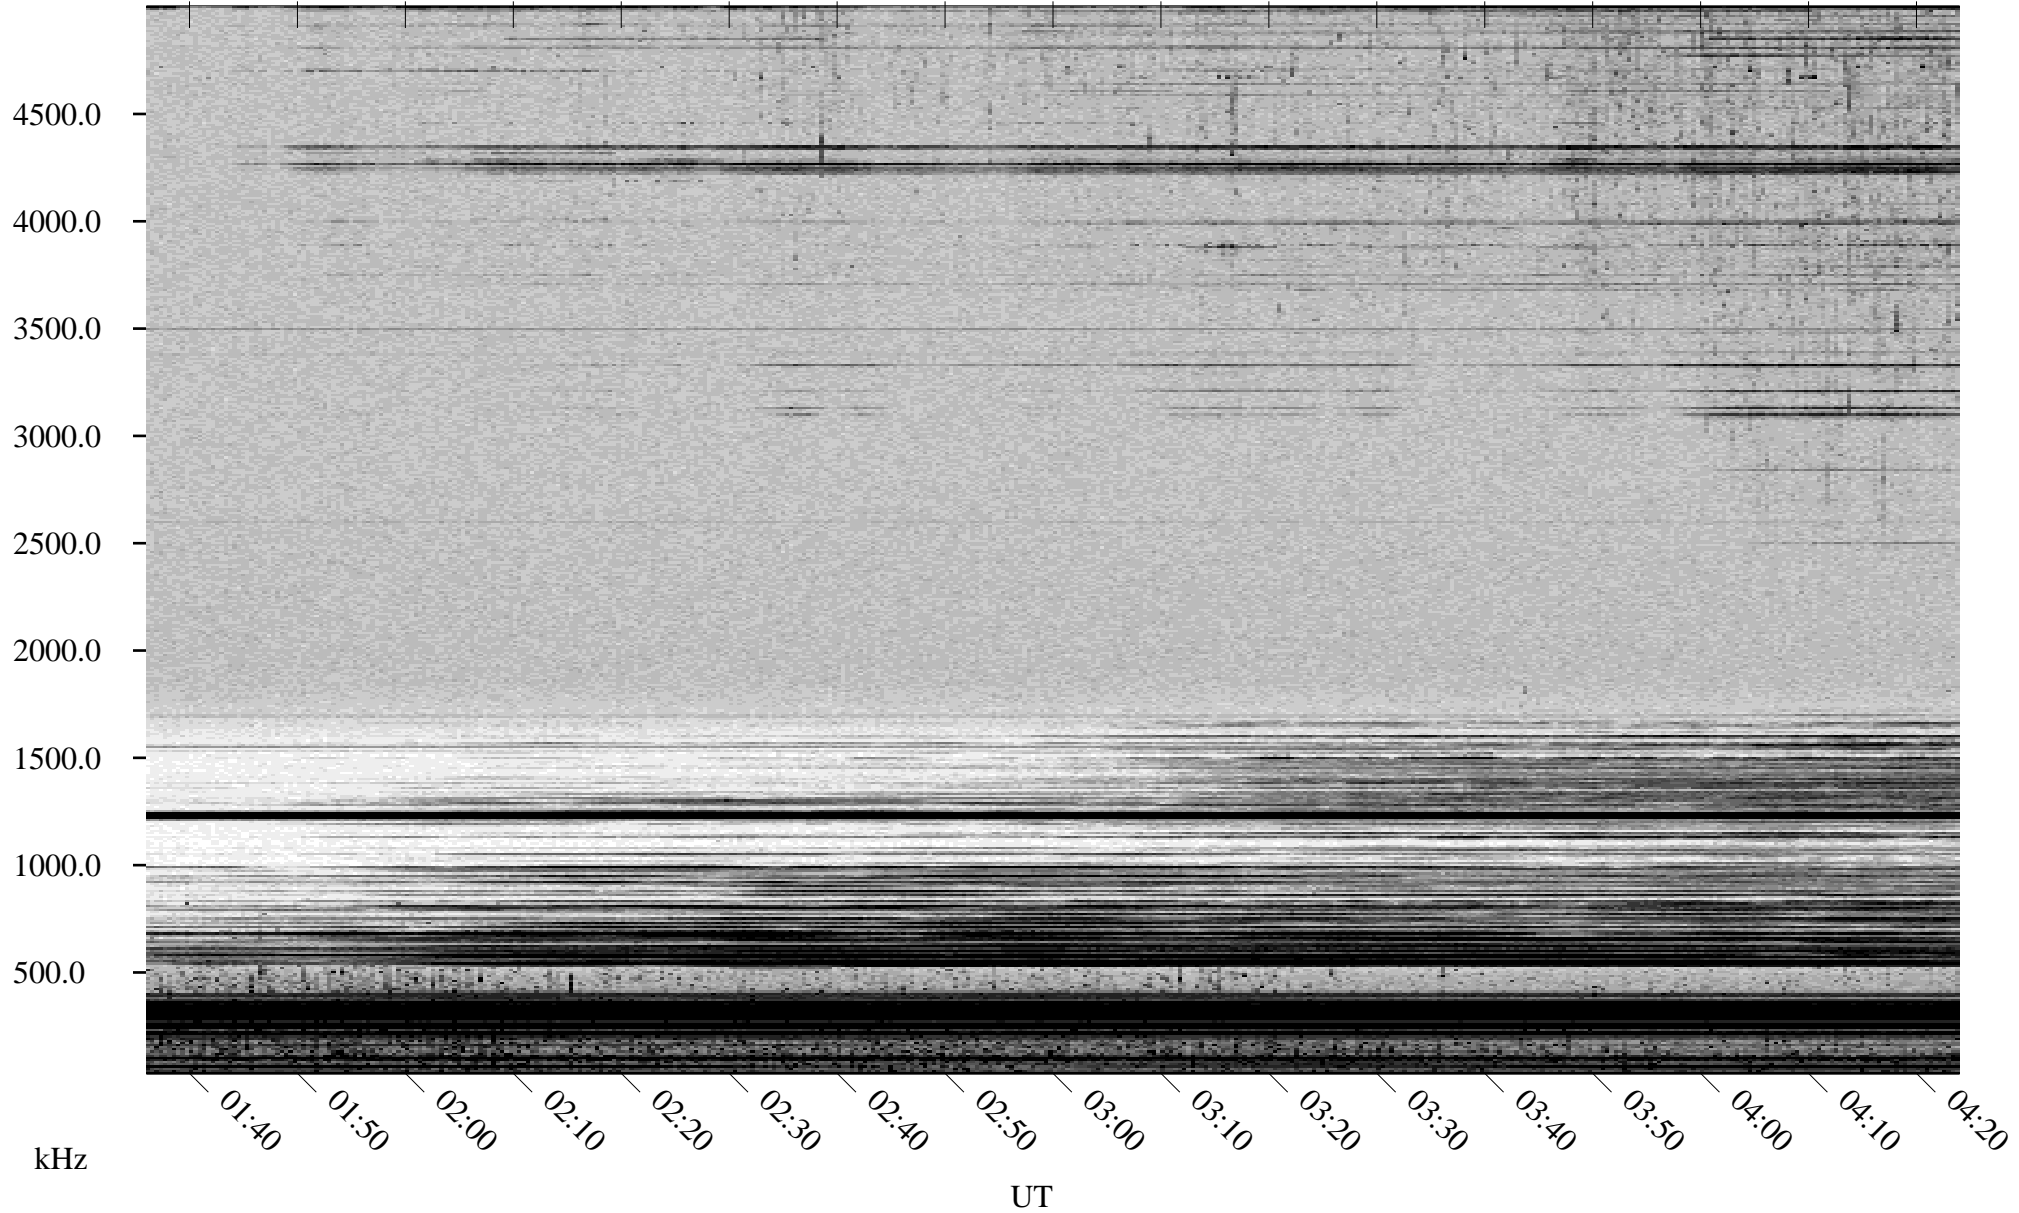

04/07/2001 Churchill, Manitoba

Linear Scale Black = 161 White = 15

ch01097l.r00m max_12

Page 1

04/07/2001 Churchill, Manitoba

Linear Scale Black = 161 White = 15

ch01097l.r00m max_12

Page 2

04/08/2001 Churchill, Manitoba

Linear Scale Black = 161 White = 15

ch01097l.r00m max_12

Page 3

04/08/2001 Churchill, Manitoba

Linear Scale Black = 161 White = 15

ch01097l.r00m max_12

Page 4

04/08/2001 Churchill, Manitoba

Linear Scale Black = 161 White = 15

ch01097l.r00m max_12

04/08/2001 Churchill, Manitoba

Linear Scale Black = 161 White = 15

ch01097l.r00m max_12

Page 6

04/08/2001 Churchill, Manitoba

Linear Scale Black = 161 White = 15

ch01097l.r00m max_12

Page 7

04/08/2001 Churchill, Manitoba

Linear Scale Black = 161 White = 15

ch01097l.r00m max_12