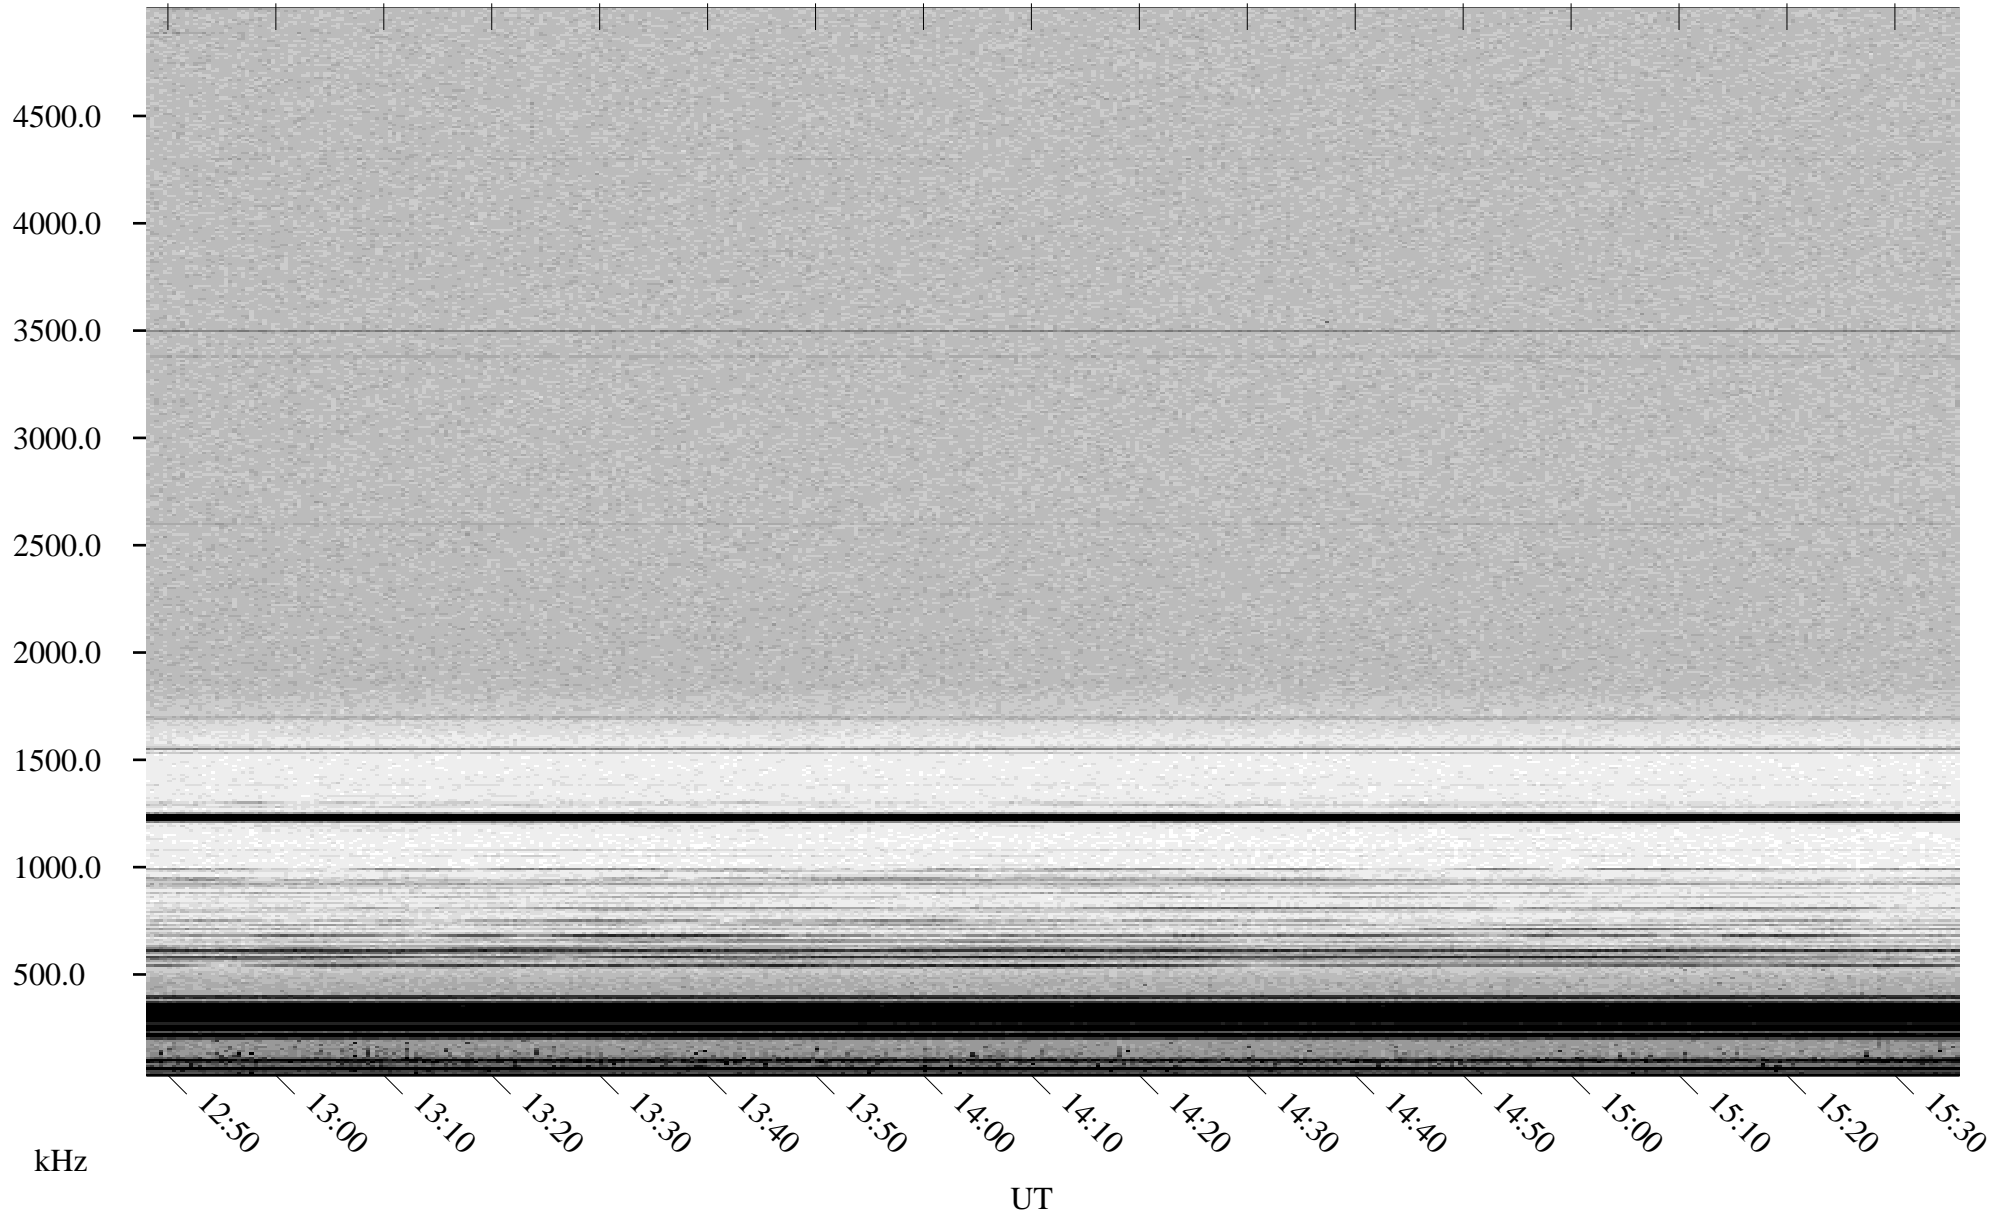

# 04/09/2001 Churchill, Manitoba

Linear Scale    Black = 161    White = 15

ch01098l.r00m max\_12

Page 6

# 04/09/2001 Churchill, Manitoba

Linear Scale    Black = 161    White = 15

ch01098l.r00m max\_12

Page 7

# 04/09/2001 Churchill, Manitoba

Linear Scale    Black = 161    White = 15

ch01098l.r00m max\_12