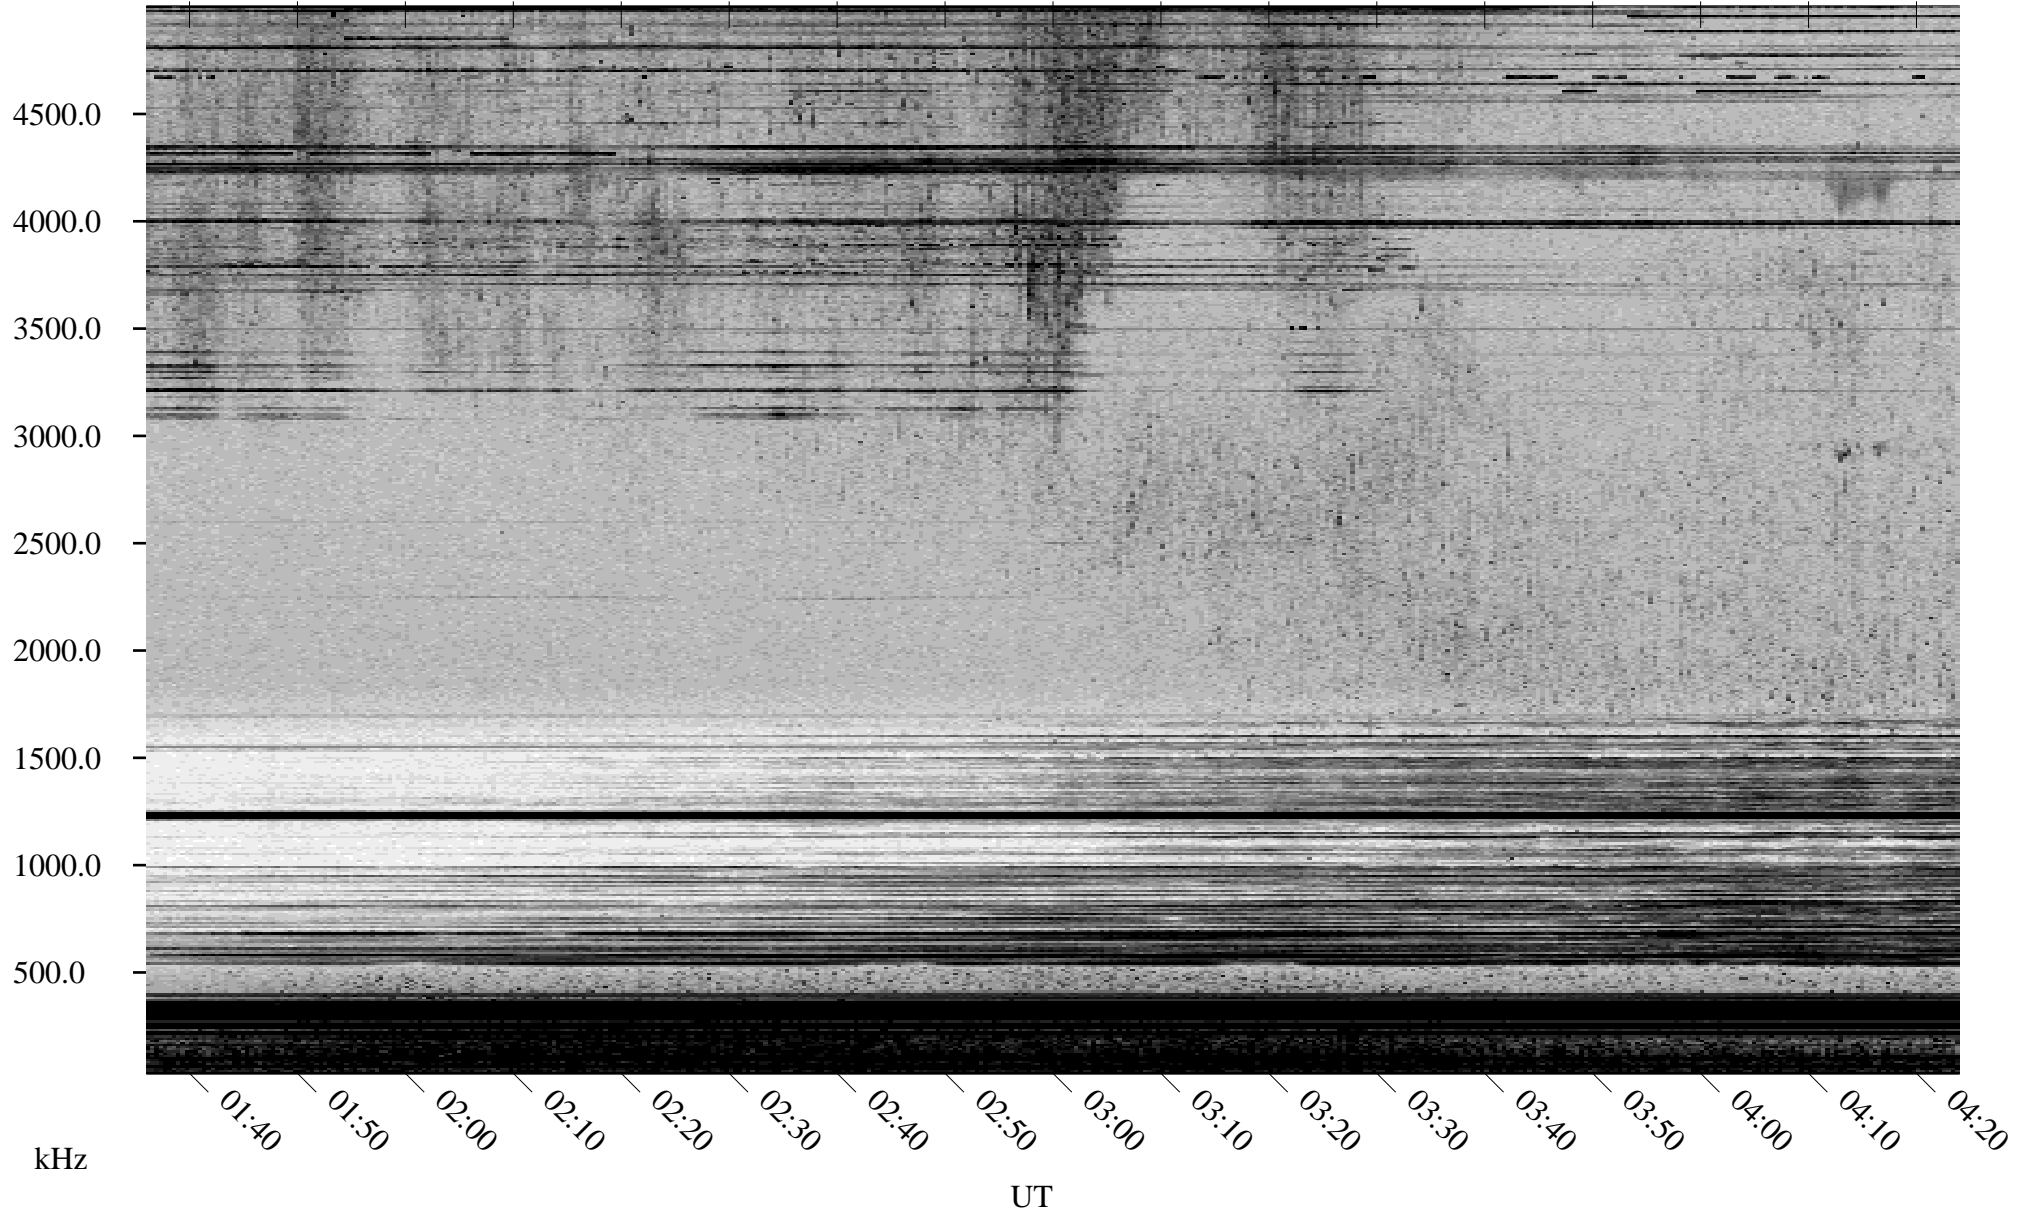

# 04/08/2001 Churchill, Manitoba

Linear Scale    Black = 161    White = 15

ch01098l.r00m max\_12

Page 1

# 04/08/2001 Churchill, Manitoba

Linear Scale    Black = 161    White = 15

ch01098l.r00m max\_12

Page 2

# 04/09/2001 Churchill, Manitoba

Linear Scale    Black = 161    White = 15

ch01098l.r00m max\_12

Page 3

# 04/09/2001 Churchill, Manitoba

Linear Scale    Black = 161    White = 15

ch01098l.r00m max\_12

Page 4