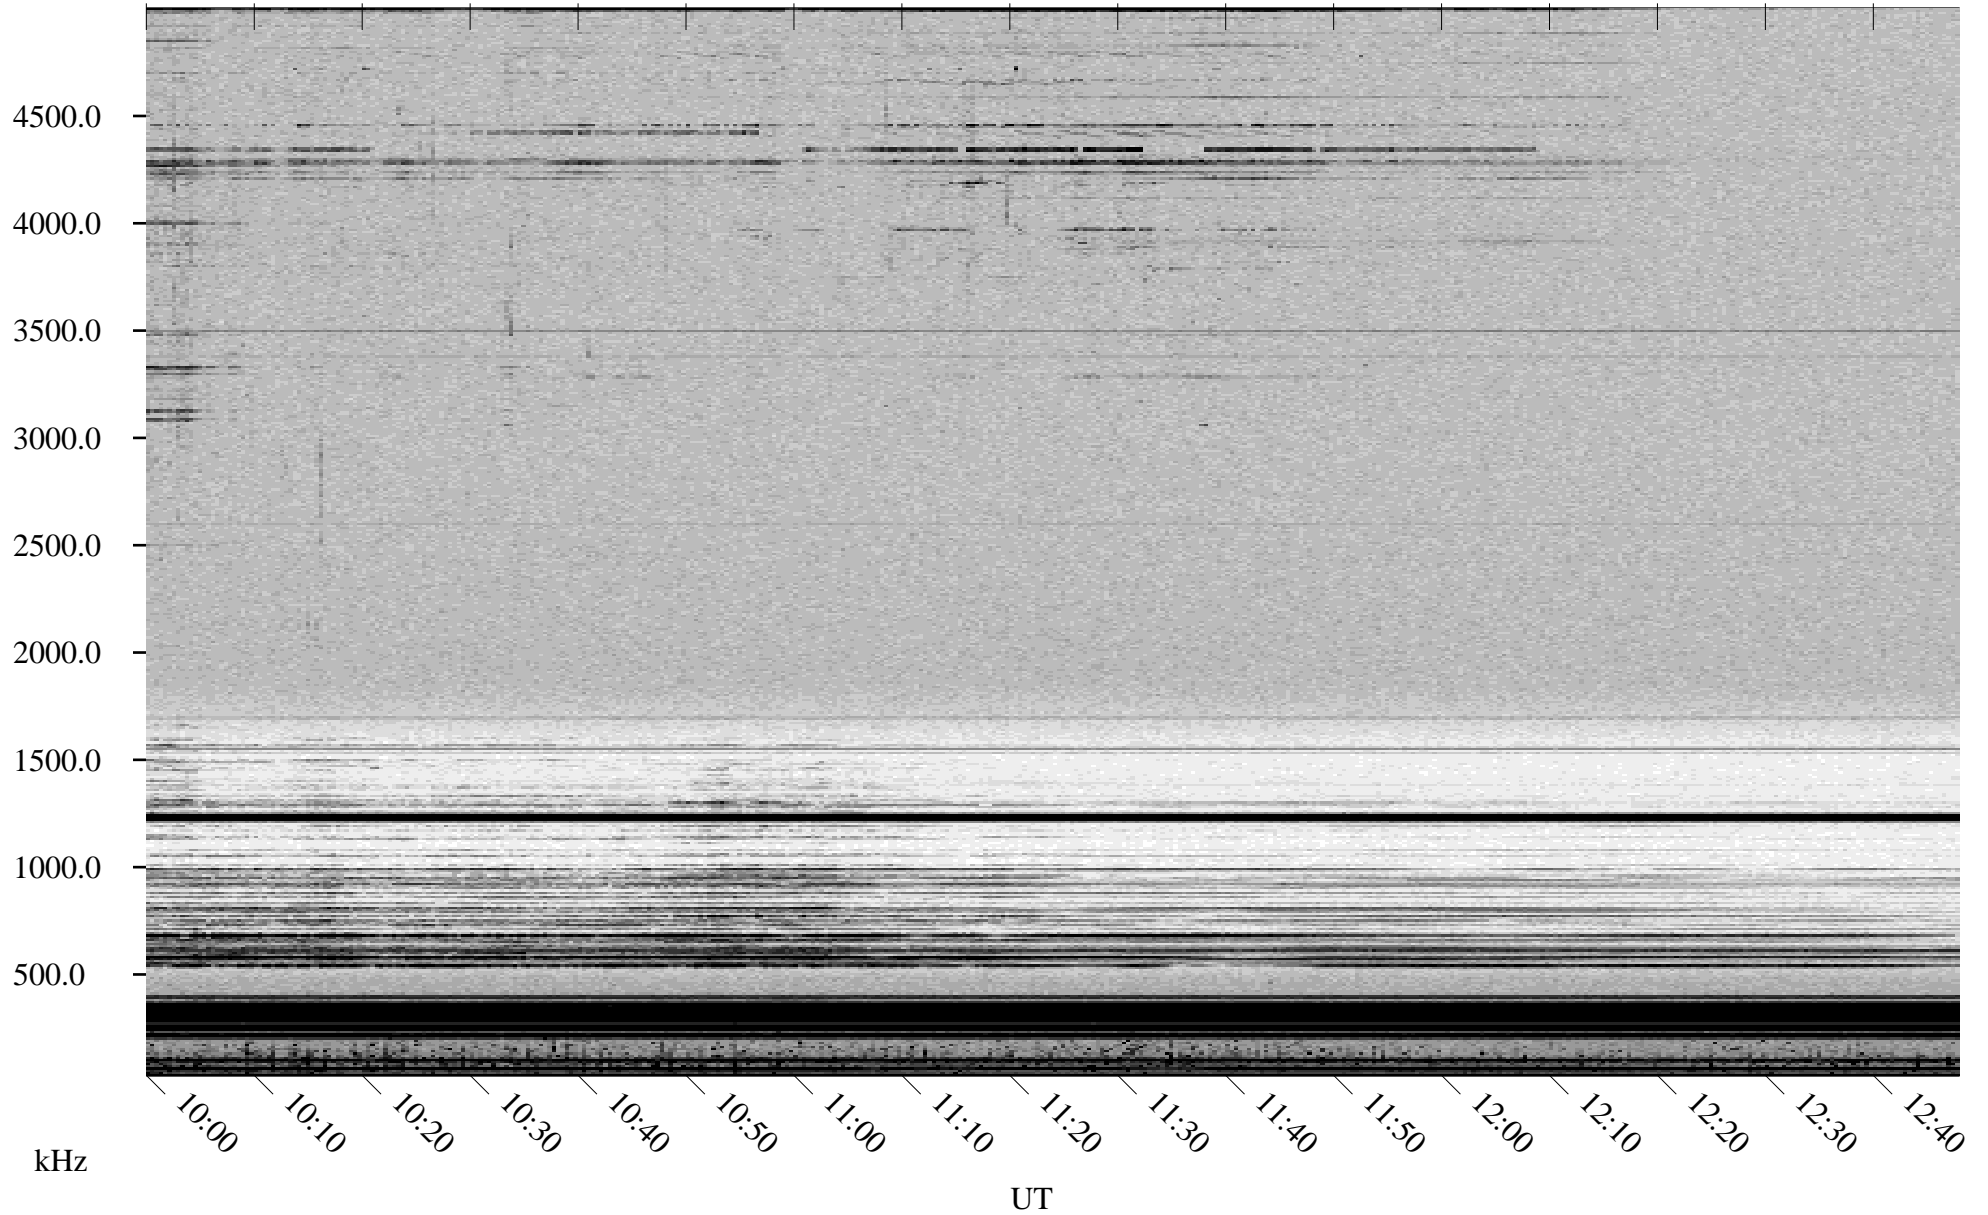

# 04/09/2001 Churchill, Manitoba

Linear Scale    Black = 161    White = 15

ch01098l.r00m max\_12

Page 5

# 04/09/2001 Churchill, Manitoba

Linear Scale    Black = 161    White = 15

ch01098l.r00m max\_12

Page 6

# 04/09/2001 Churchill, Manitoba

Linear Scale    Black = 161    White = 15

ch01098l.r00m max\_12

Page 7

# 04/09/2001 Churchill, Manitoba

Linear Scale    Black = 161    White = 15

ch01098l.r00m max\_12