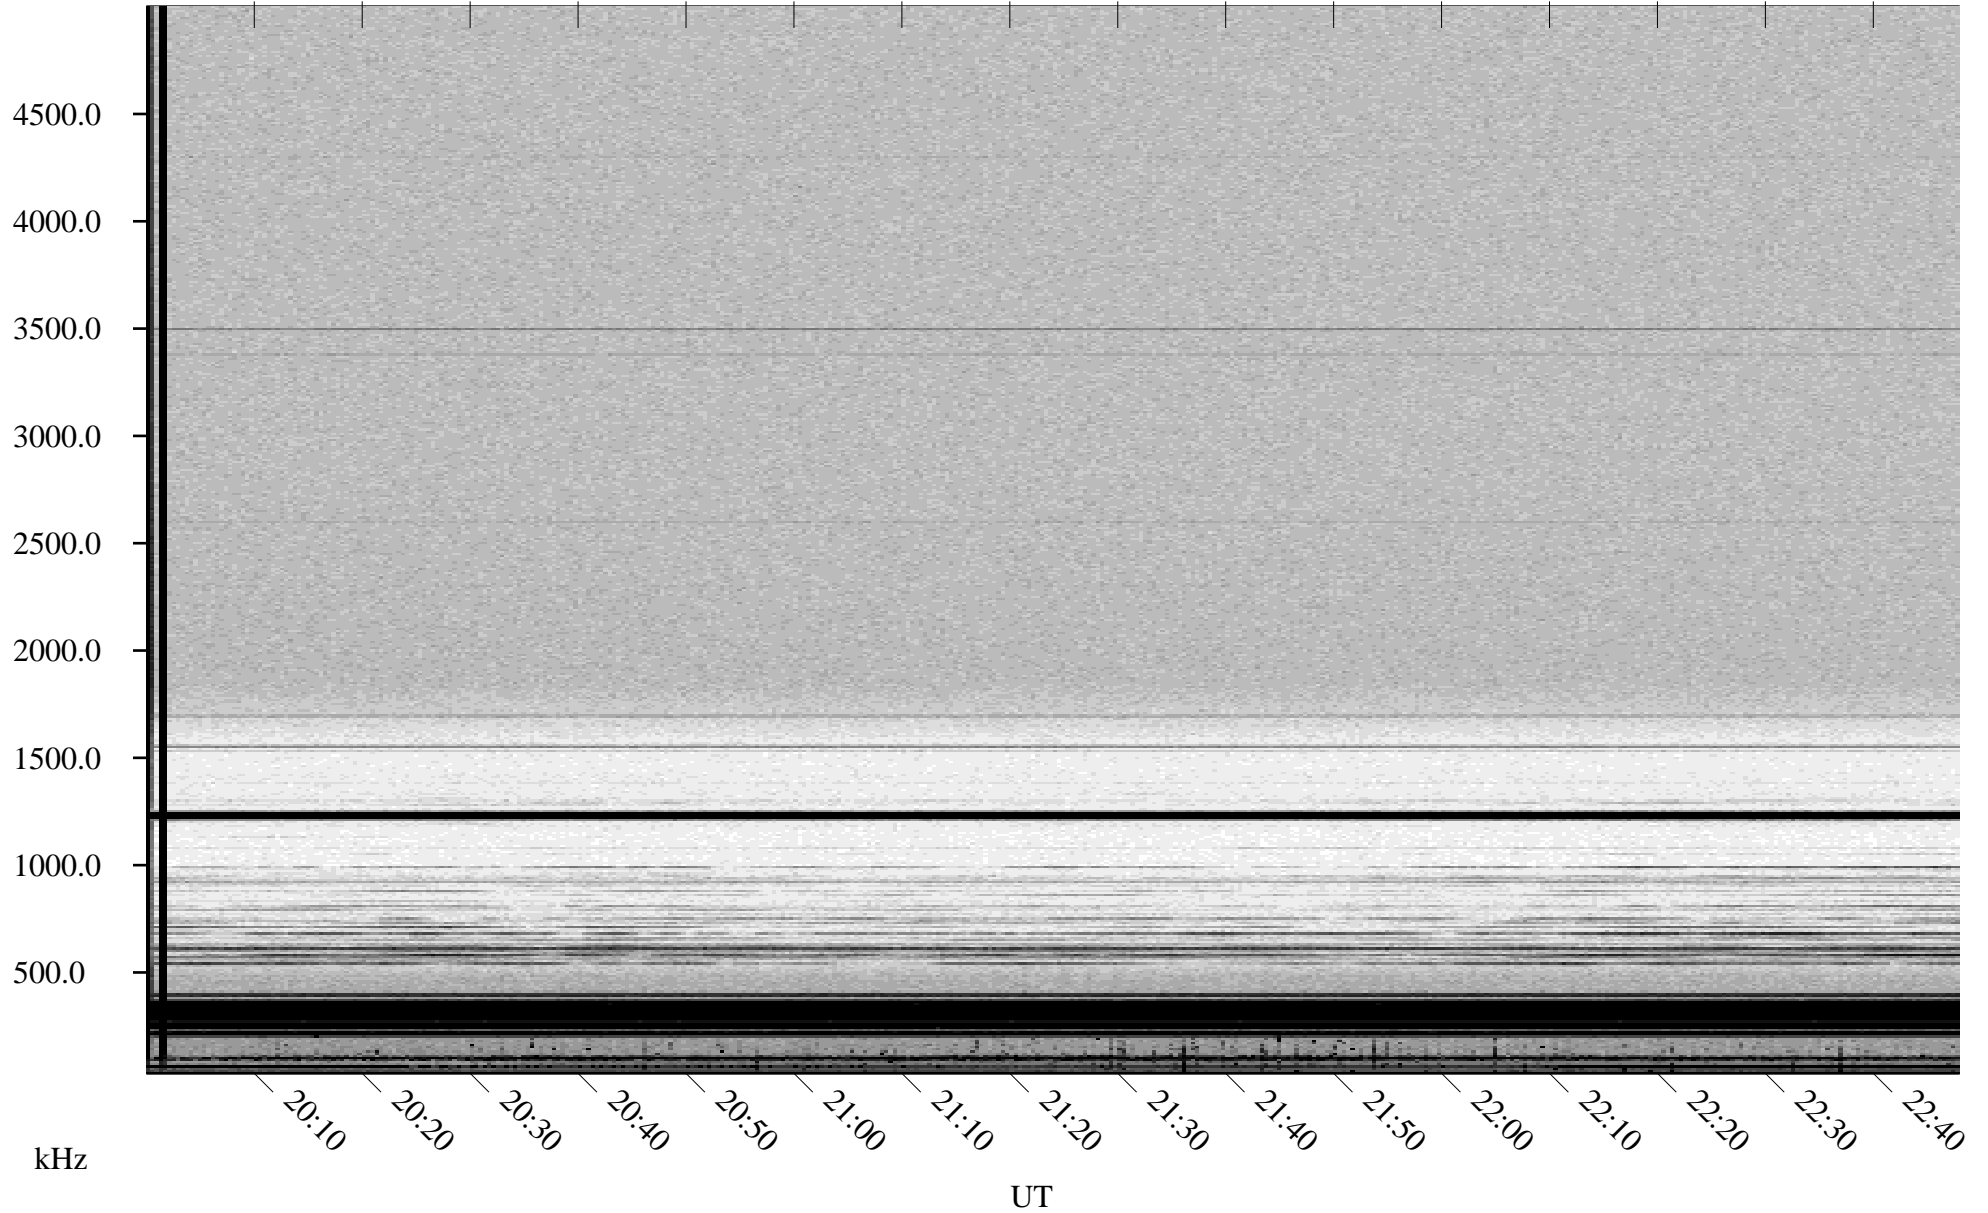

# 04/08/2001 Churchill, Manitoba

Linear Scale    Black = 161    White = 15

ch01098l.r00m max\_12

Page 1

# 04/08/2001 Churchill, Manitoba

Linear Scale    Black = 161    White = 15

ch01098l.r00m max\_12

Page 2

# 04/09/2001 Churchill, Manitoba

Linear Scale    Black = 161    White = 15

ch01098l.r00m max\_12

Page 3

# 04/09/2001 Churchill, Manitoba

Linear Scale    Black = 161    White = 15

ch01098l.r00m max\_12

Page 4