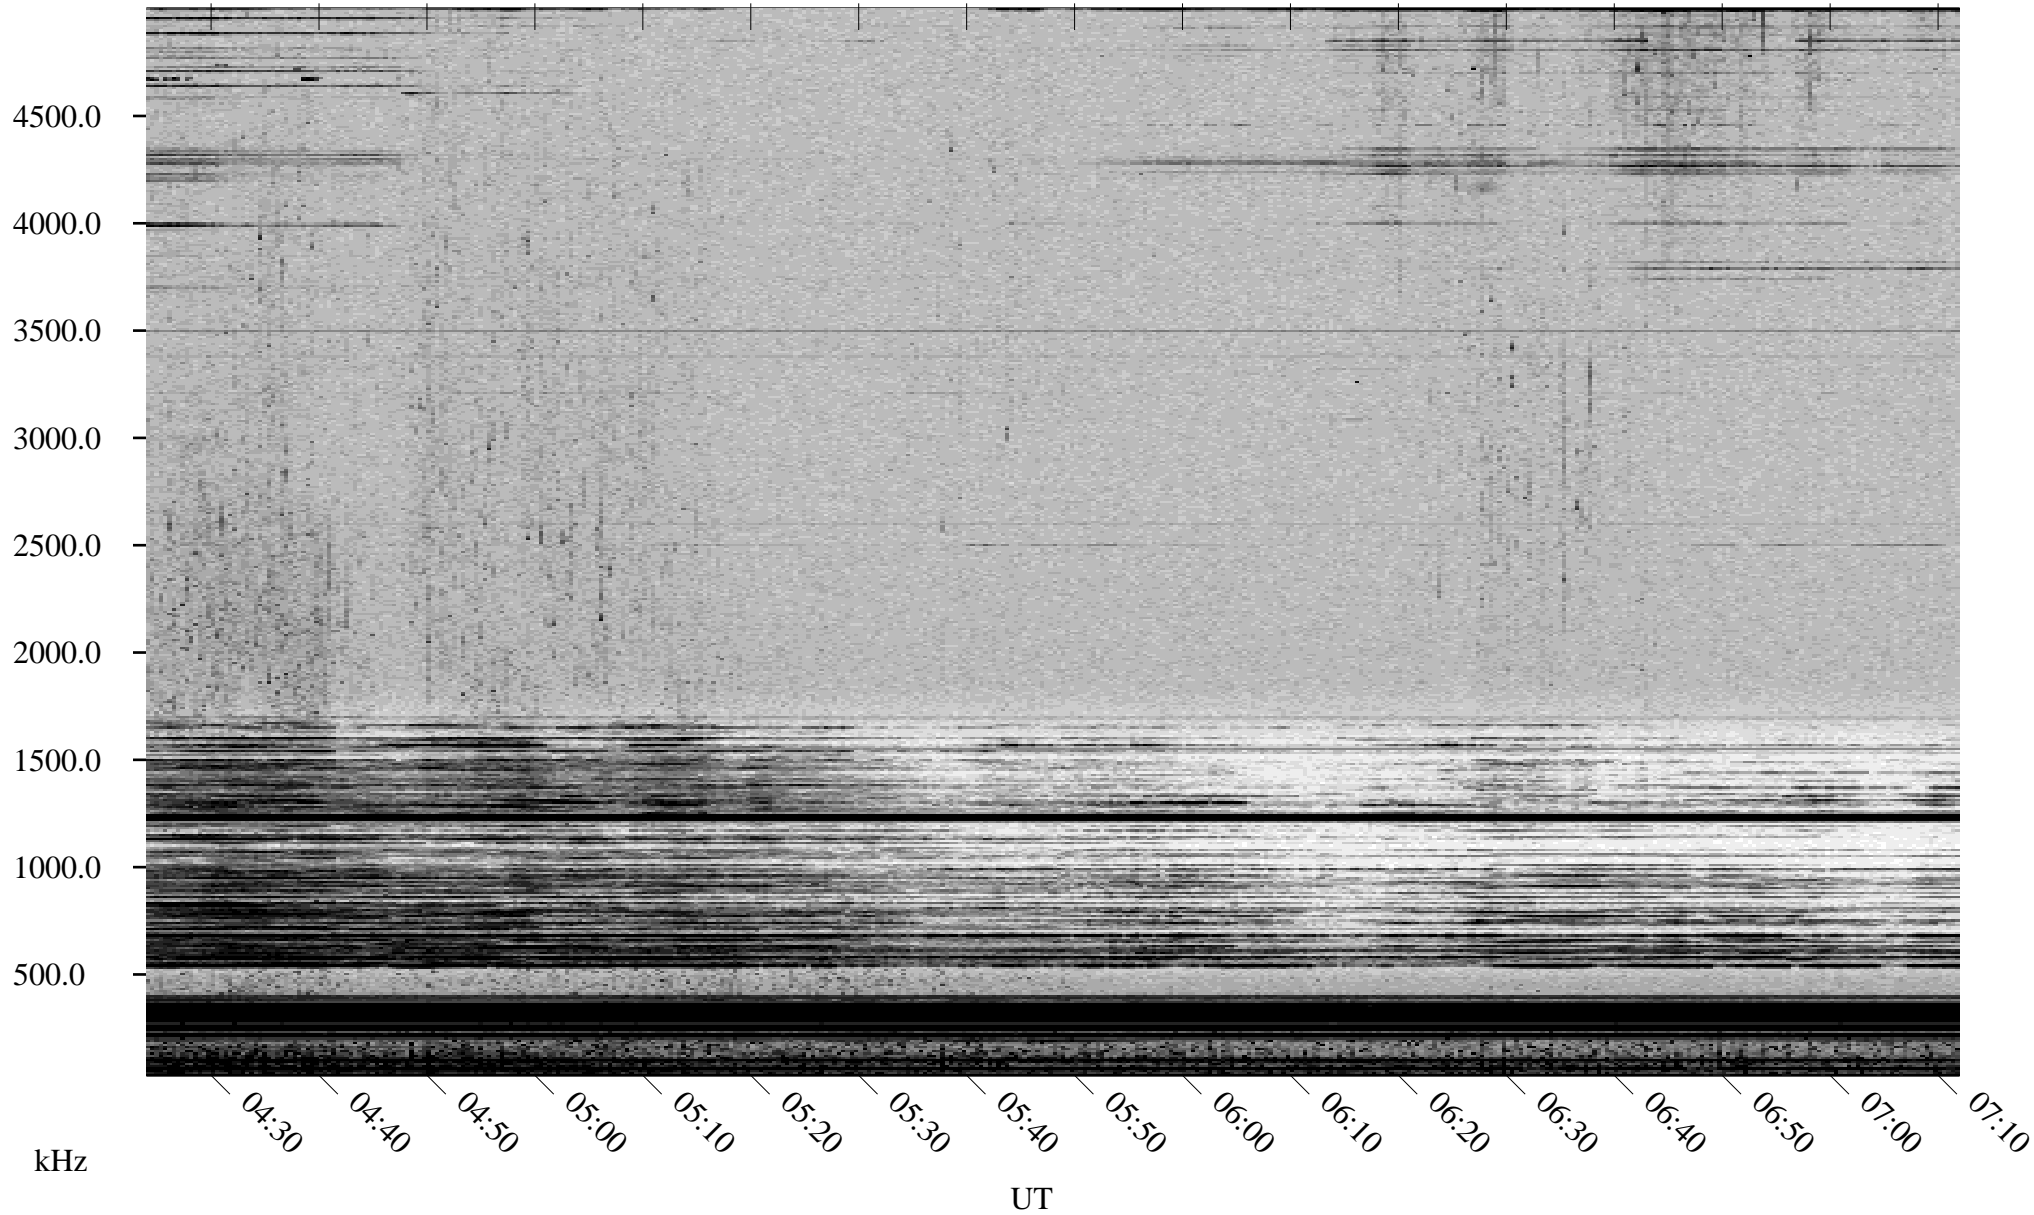

# 04/08/2001 Churchill, Manitoba

Linear Scale    Black = 161    White = 15

ch01098l.r00m max\_12

Page 1

# 04/08/2001 Churchill, Manitoba

Linear Scale    Black = 161    White = 15

ch01098l.r00m max\_12

Page 2

# 04/09/2001 Churchill, Manitoba

Linear Scale    Black = 161    White = 15

ch01098l.r00m max\_12

Page 3

# 04/09/2001 Churchill, Manitoba

Linear Scale    Black = 161    White = 15

ch01098l.r00m max\_12

Page 4