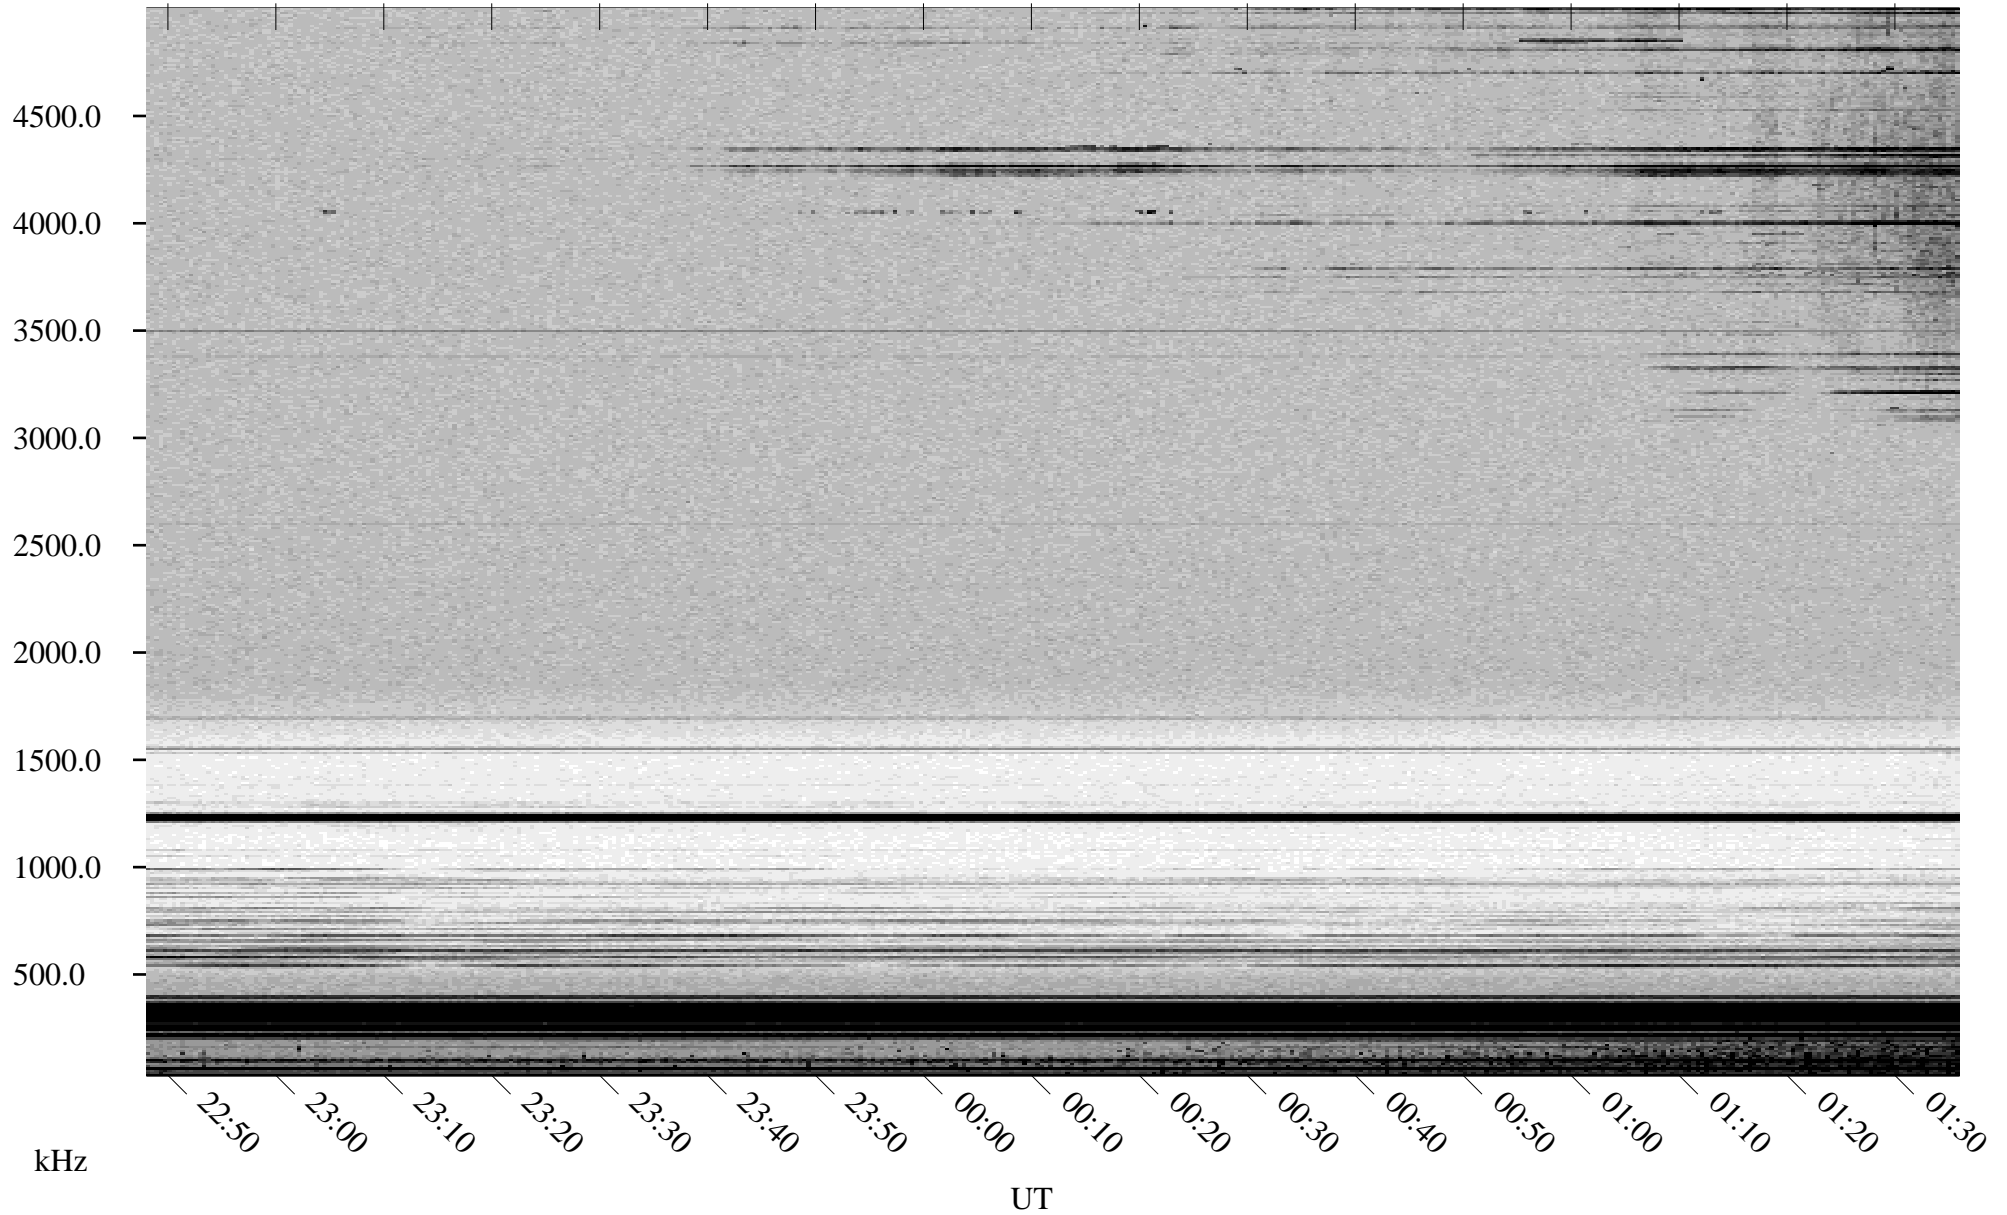

# 04/08/2001 Churchill, Manitoba

Linear Scale    Black = 161    White = 15

ch01098l.r00m max\_12

Page 1

# 04/08/2001 Churchill, Manitoba

Linear Scale    Black = 161    White = 15

ch01098l.r00m max\_12

Page 2

# 04/09/2001 Churchill, Manitoba

Linear Scale    Black = 161    White = 15

ch01098l.r00m max\_12

Page 3

# 04/09/2001 Churchill, Manitoba

Linear Scale    Black = 161    White = 15

ch01098l.r00m max\_12

Page 4