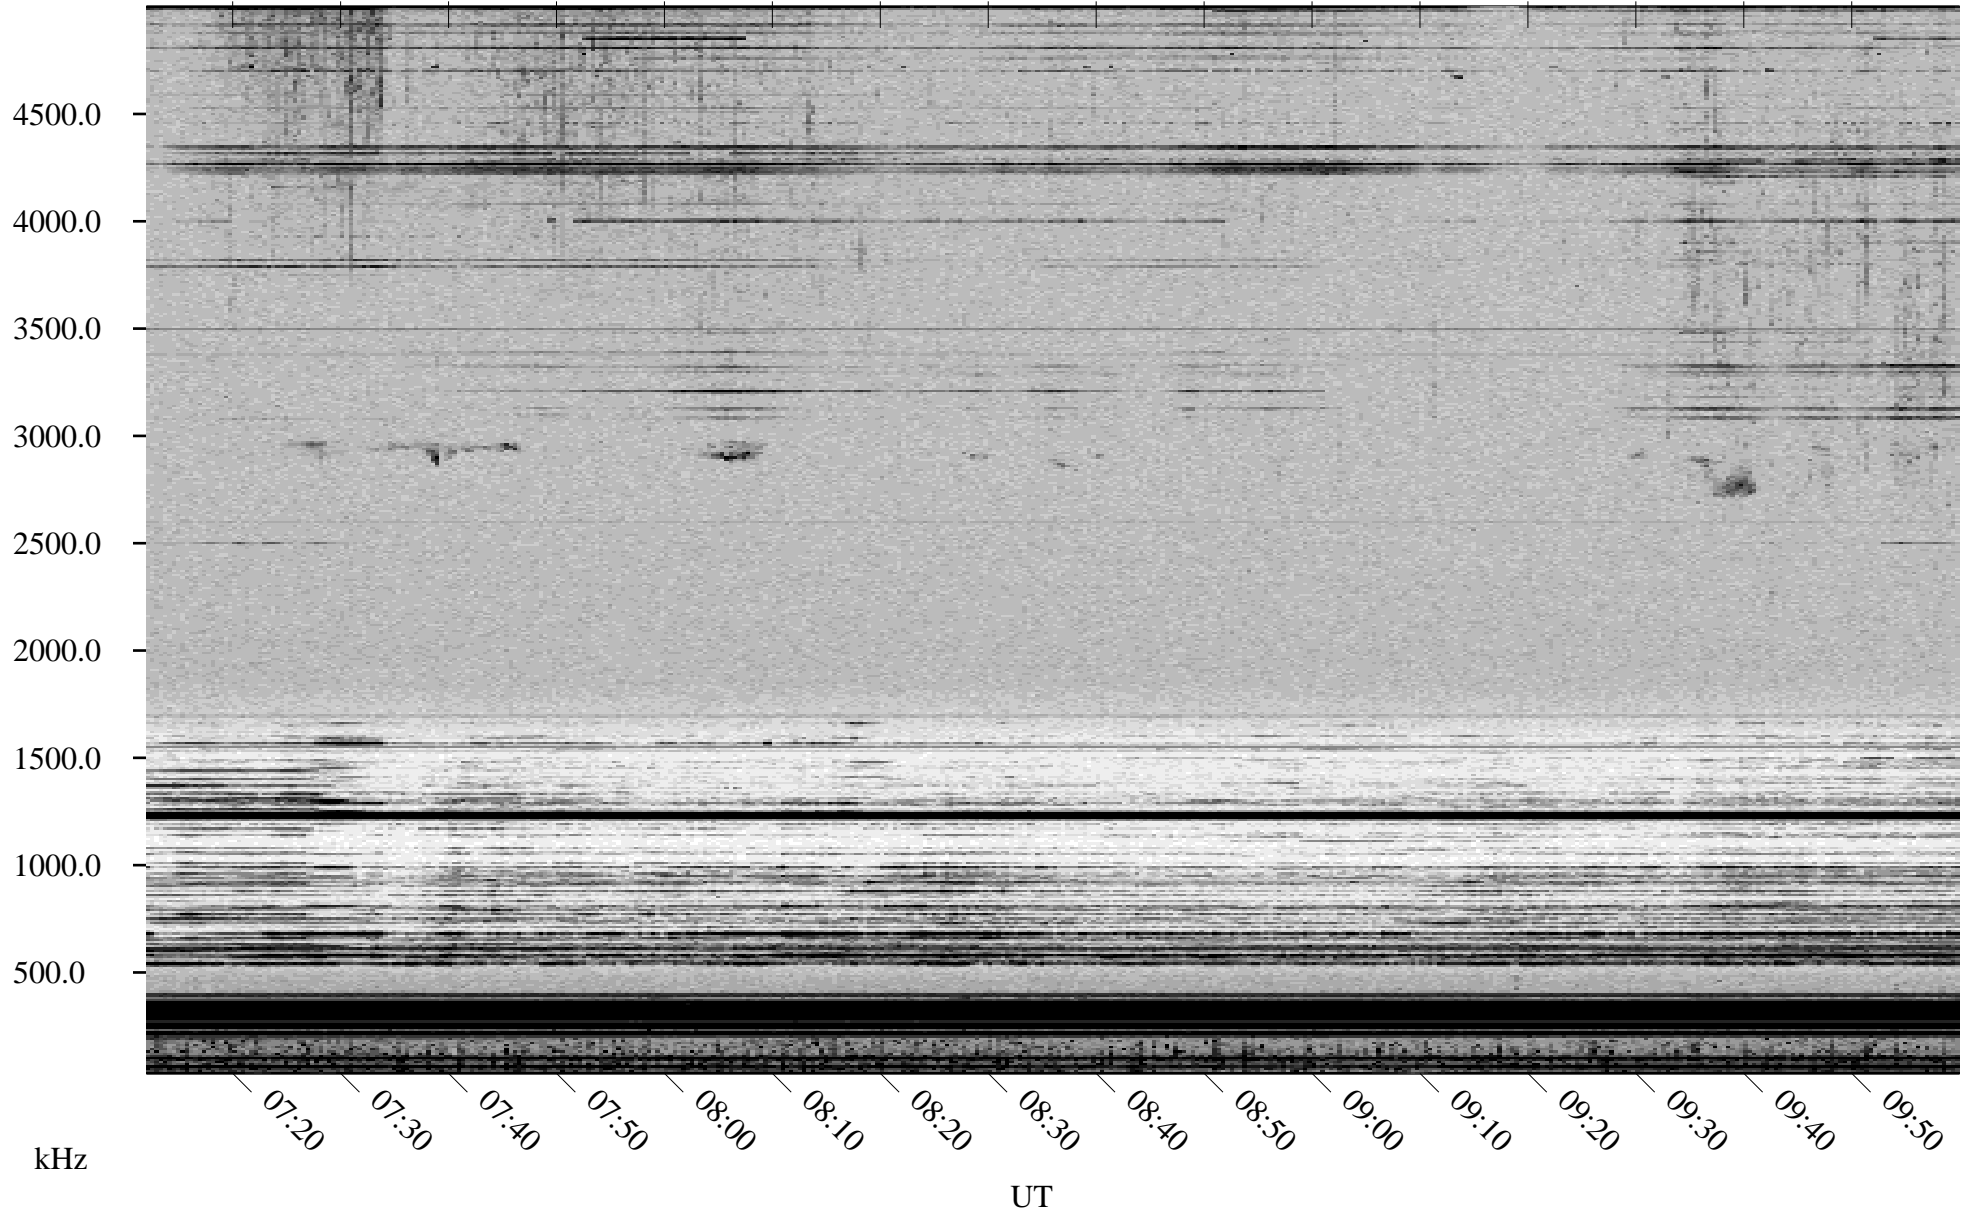

# 04/09/2001 Churchill, Manitoba

Linear Scale    Black = 161    White = 15

ch01098l.r00m max\_12

Page 3

# 04/09/2001 Churchill, Manitoba

Linear Scale    Black = 161    White = 15

ch01098l.r00m max\_12

Page 4

# 04/09/2001 Churchill, Manitoba

Linear Scale    Black = 161    White = 15

ch01098l.r00m max\_12

Page 5

# 04/09/2001 Churchill, Manitoba

Linear Scale    Black = 161    White = 15

ch01098l.r00m max\_12

Page 6