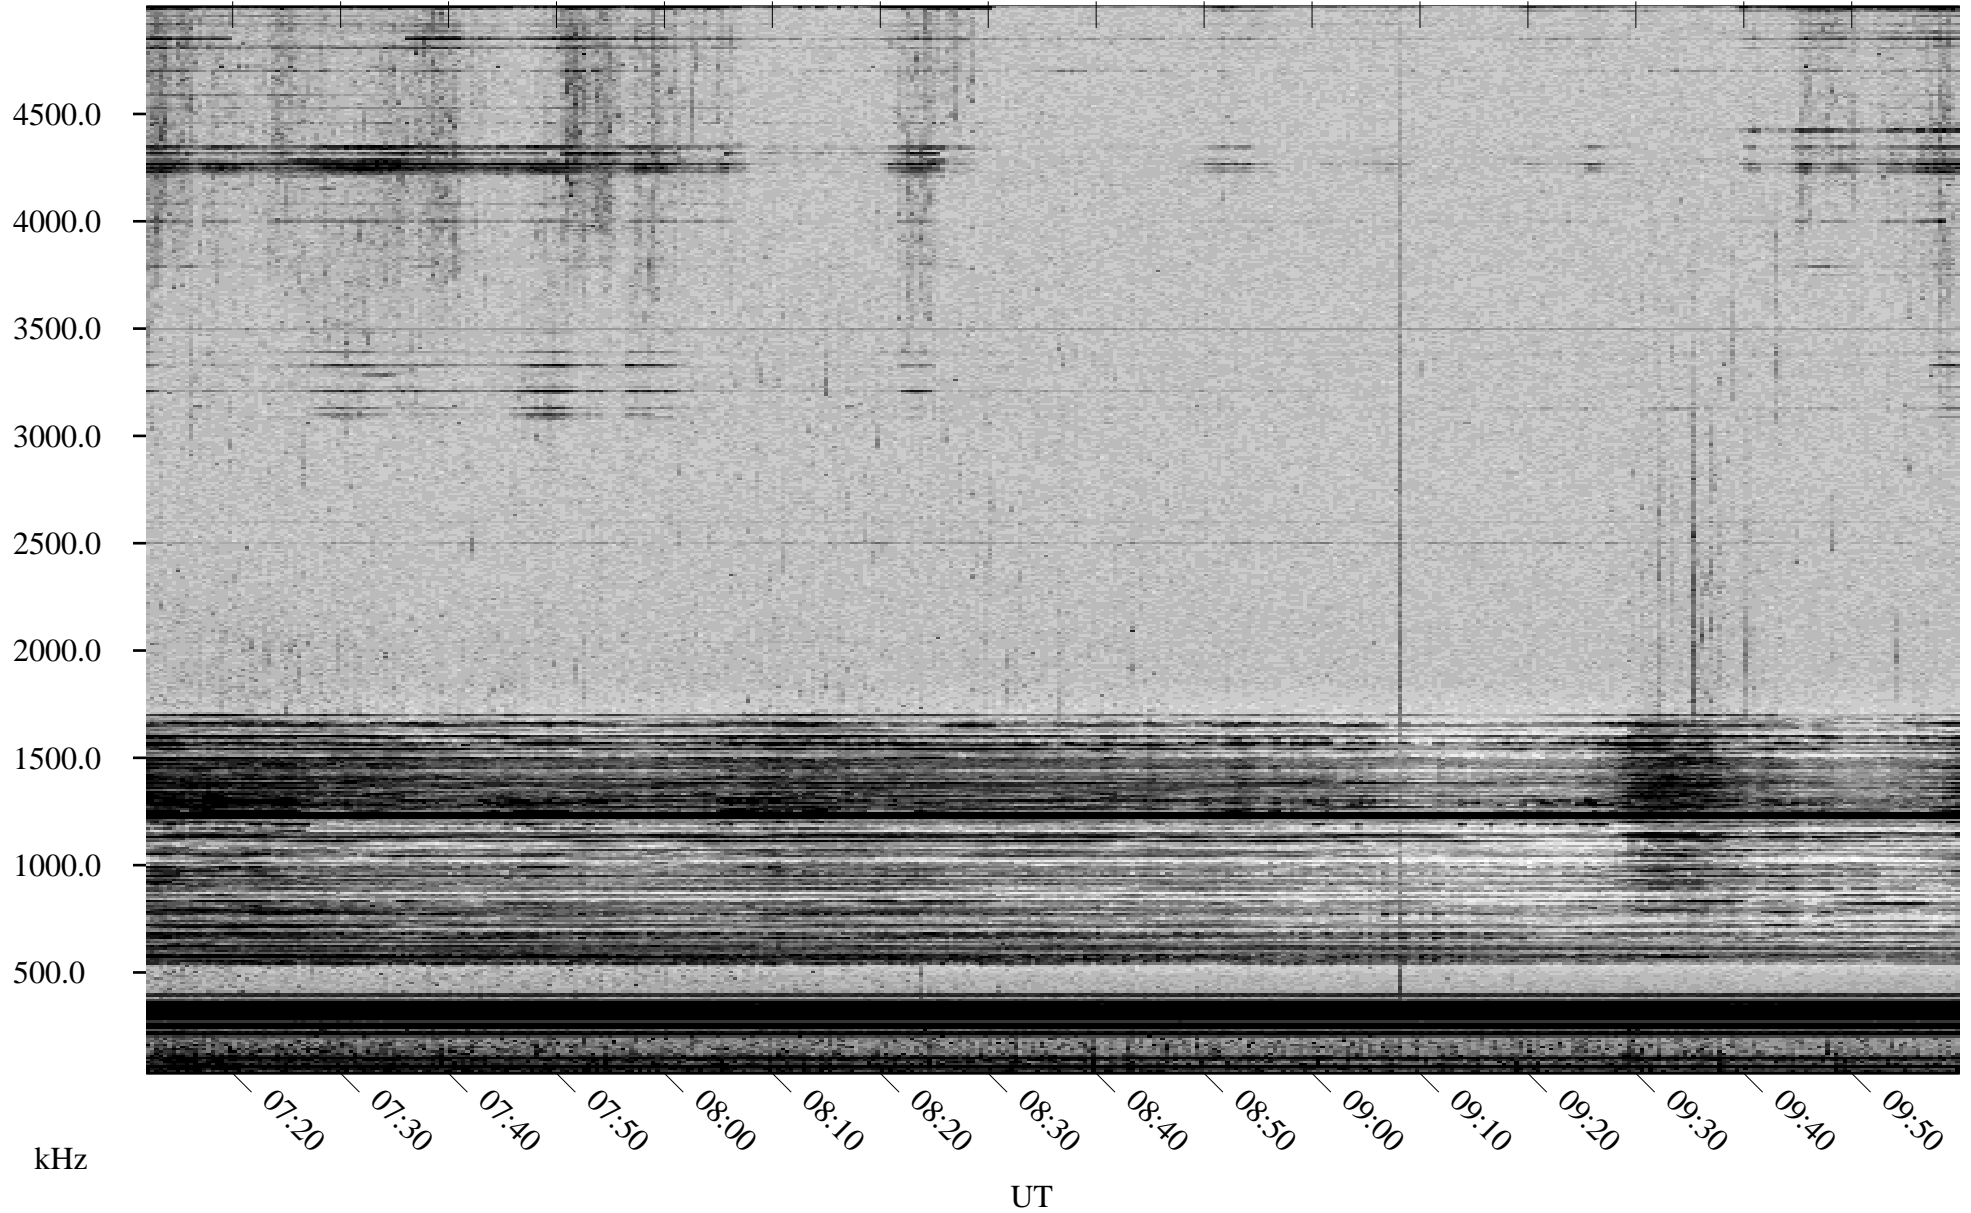

# 04/10/2001 Churchill, Manitoba

Linear Scale    Black = 161    White = 15

ch01099l.r00m max\_12

Page 3

# 04/10/2001 Churchill, Manitoba

Linear Scale    Black = 161    White = 15

ch01099l.r00m max\_12

Page 4

# 04/10/2001 Churchill, Manitoba

Linear Scale    Black = 161    White = 15

ch01099l.r00m max\_12

# 04/10/2001 Churchill, Manitoba

Linear Scale    Black = 161    White = 15

ch01099l.r00m max\_12

Page 6