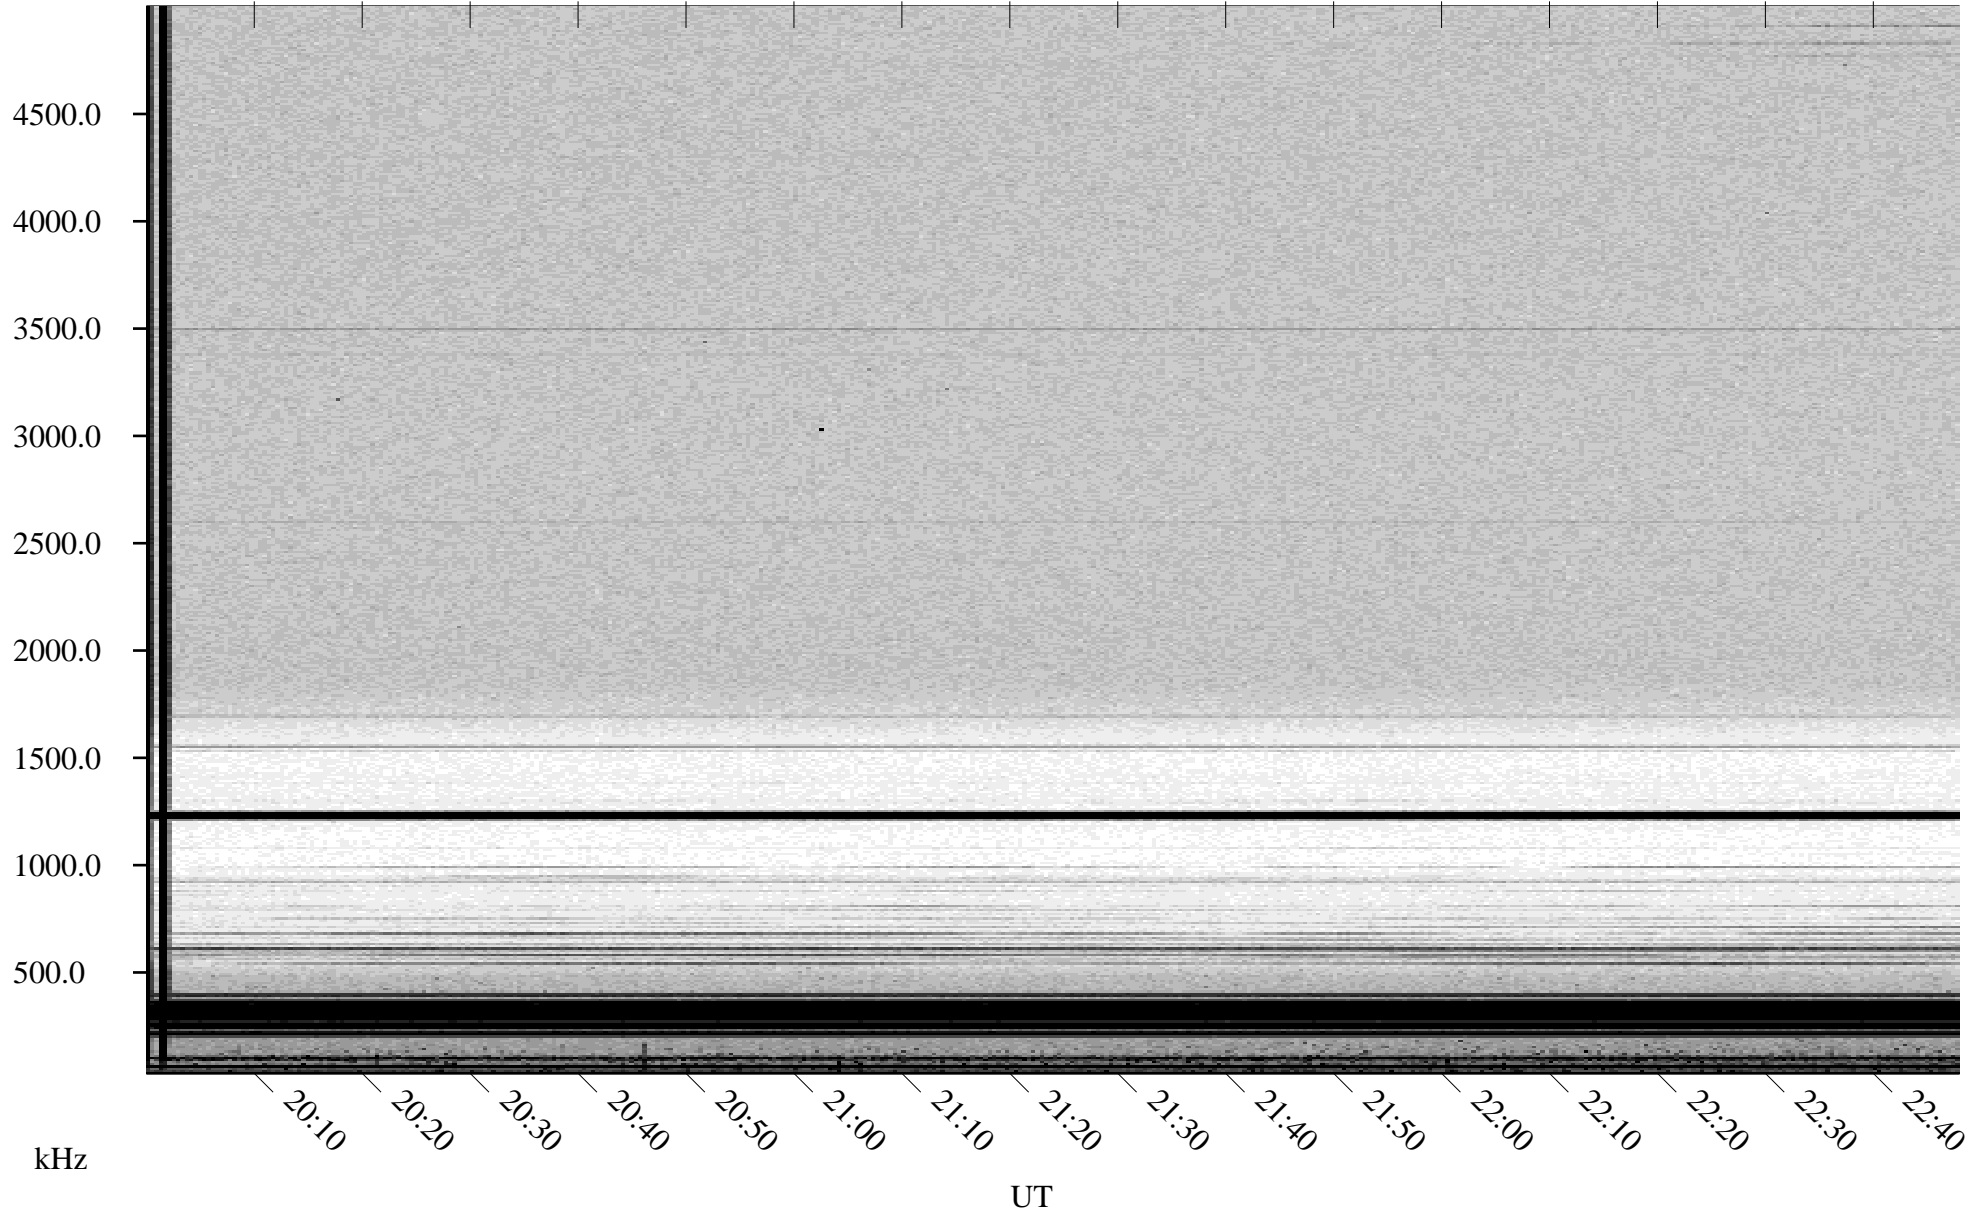

# 04/09/2001 Churchill, Manitoba

Linear Scale    Black = 161    White = 15

ch01099l.r00m max\_12

Page 1

# 04/09/2001 Churchill, Manitoba

Linear Scale    Black = 161    White = 15

ch01099l.r00m max\_12

Page 2

# 04/10/2001 Churchill, Manitoba

Linear Scale    Black = 161    White = 15

ch01099l.r00m max\_12

Page 3

# 04/10/2001 Churchill, Manitoba

Linear Scale    Black = 161    White = 15

ch01099l.r00m max\_12

Page 4