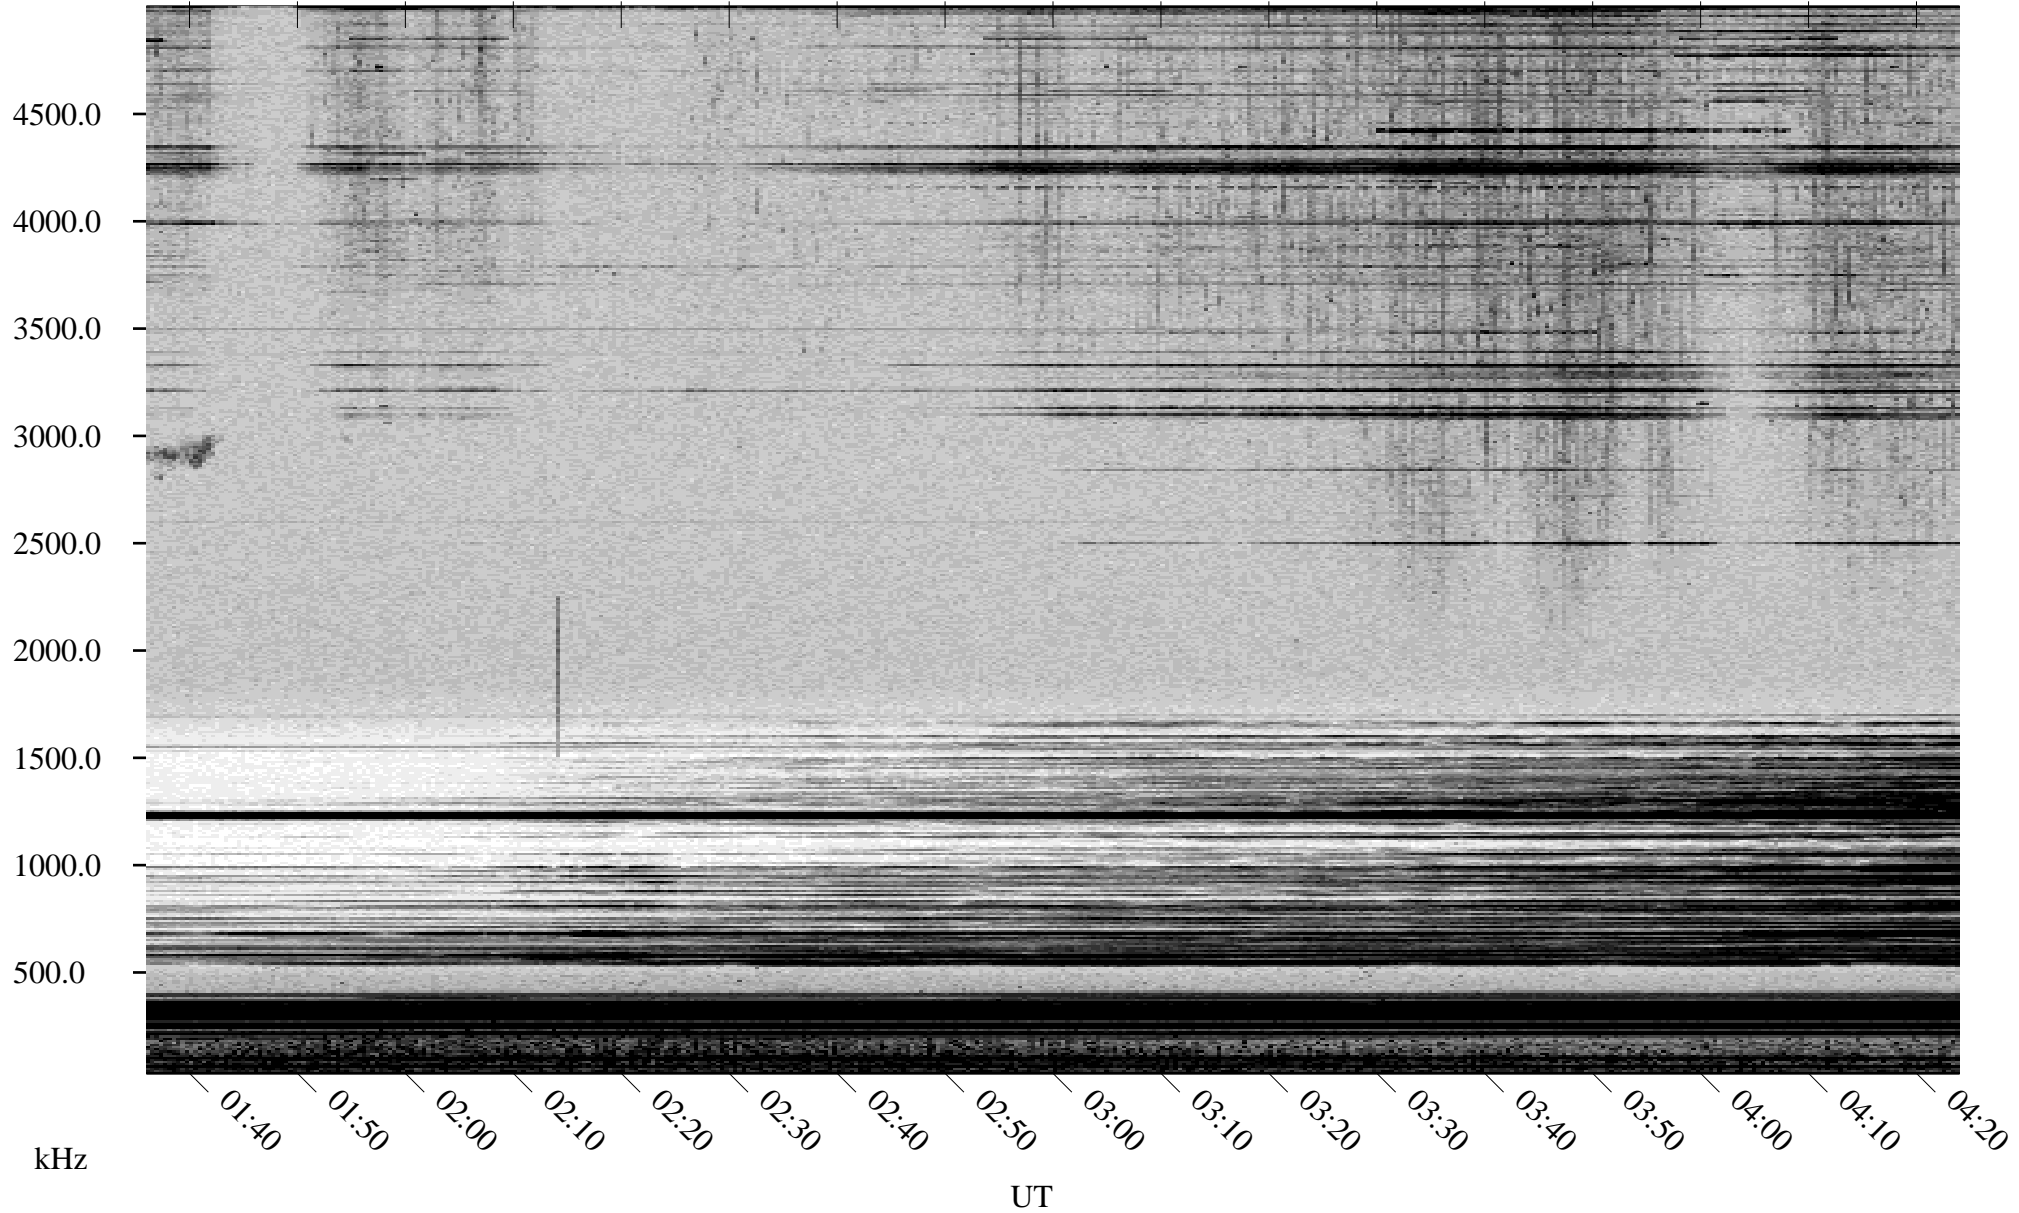

# 04/09/2001 Churchill, Manitoba

Linear Scale    Black = 161    White = 15

ch01099l.r00m max\_12

Page 1

# 04/09/2001 Churchill, Manitoba

Linear Scale    Black = 161    White = 15

ch01099l.r00m max\_12

Page 2

# 04/10/2001 Churchill, Manitoba

Linear Scale    Black = 161    White = 15

ch01099l.r00m max\_12

Page 3

# 04/10/2001 Churchill, Manitoba

Linear Scale    Black = 161    White = 15

ch01099l.r00m max\_12

Page 4