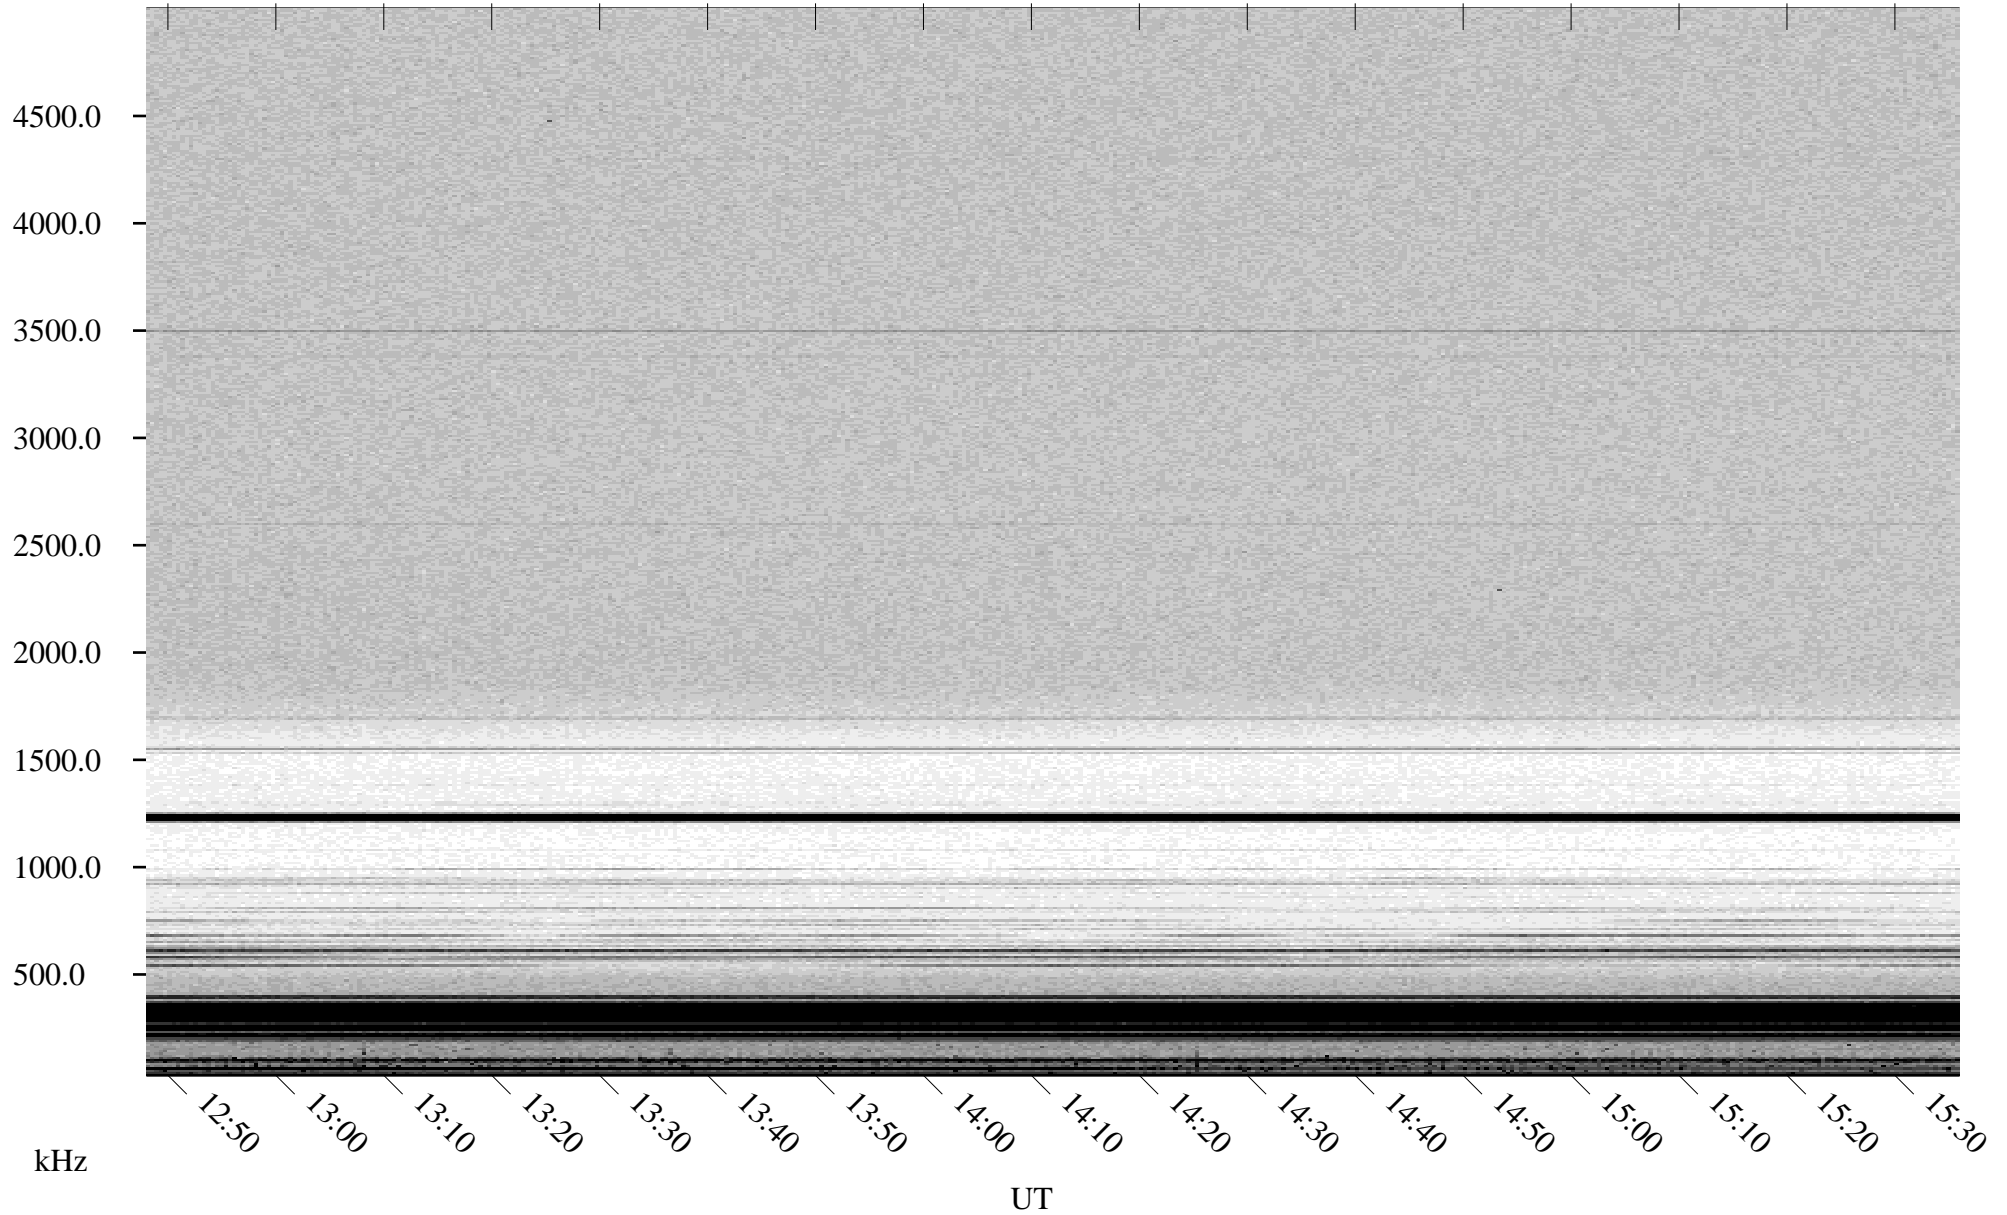

# 04/10/2001 Churchill, Manitoba

Linear Scale    Black = 161    White = 15

ch01099l.r00m max\_12

# 04/10/2001 Churchill, Manitoba

Linear Scale    Black = 161    White = 15

ch01099l.r00m max\_12

Page 6

# 04/10/2001 Churchill, Manitoba

Linear Scale    Black = 161    White = 15

ch01099l.r00m max\_12

Page 7