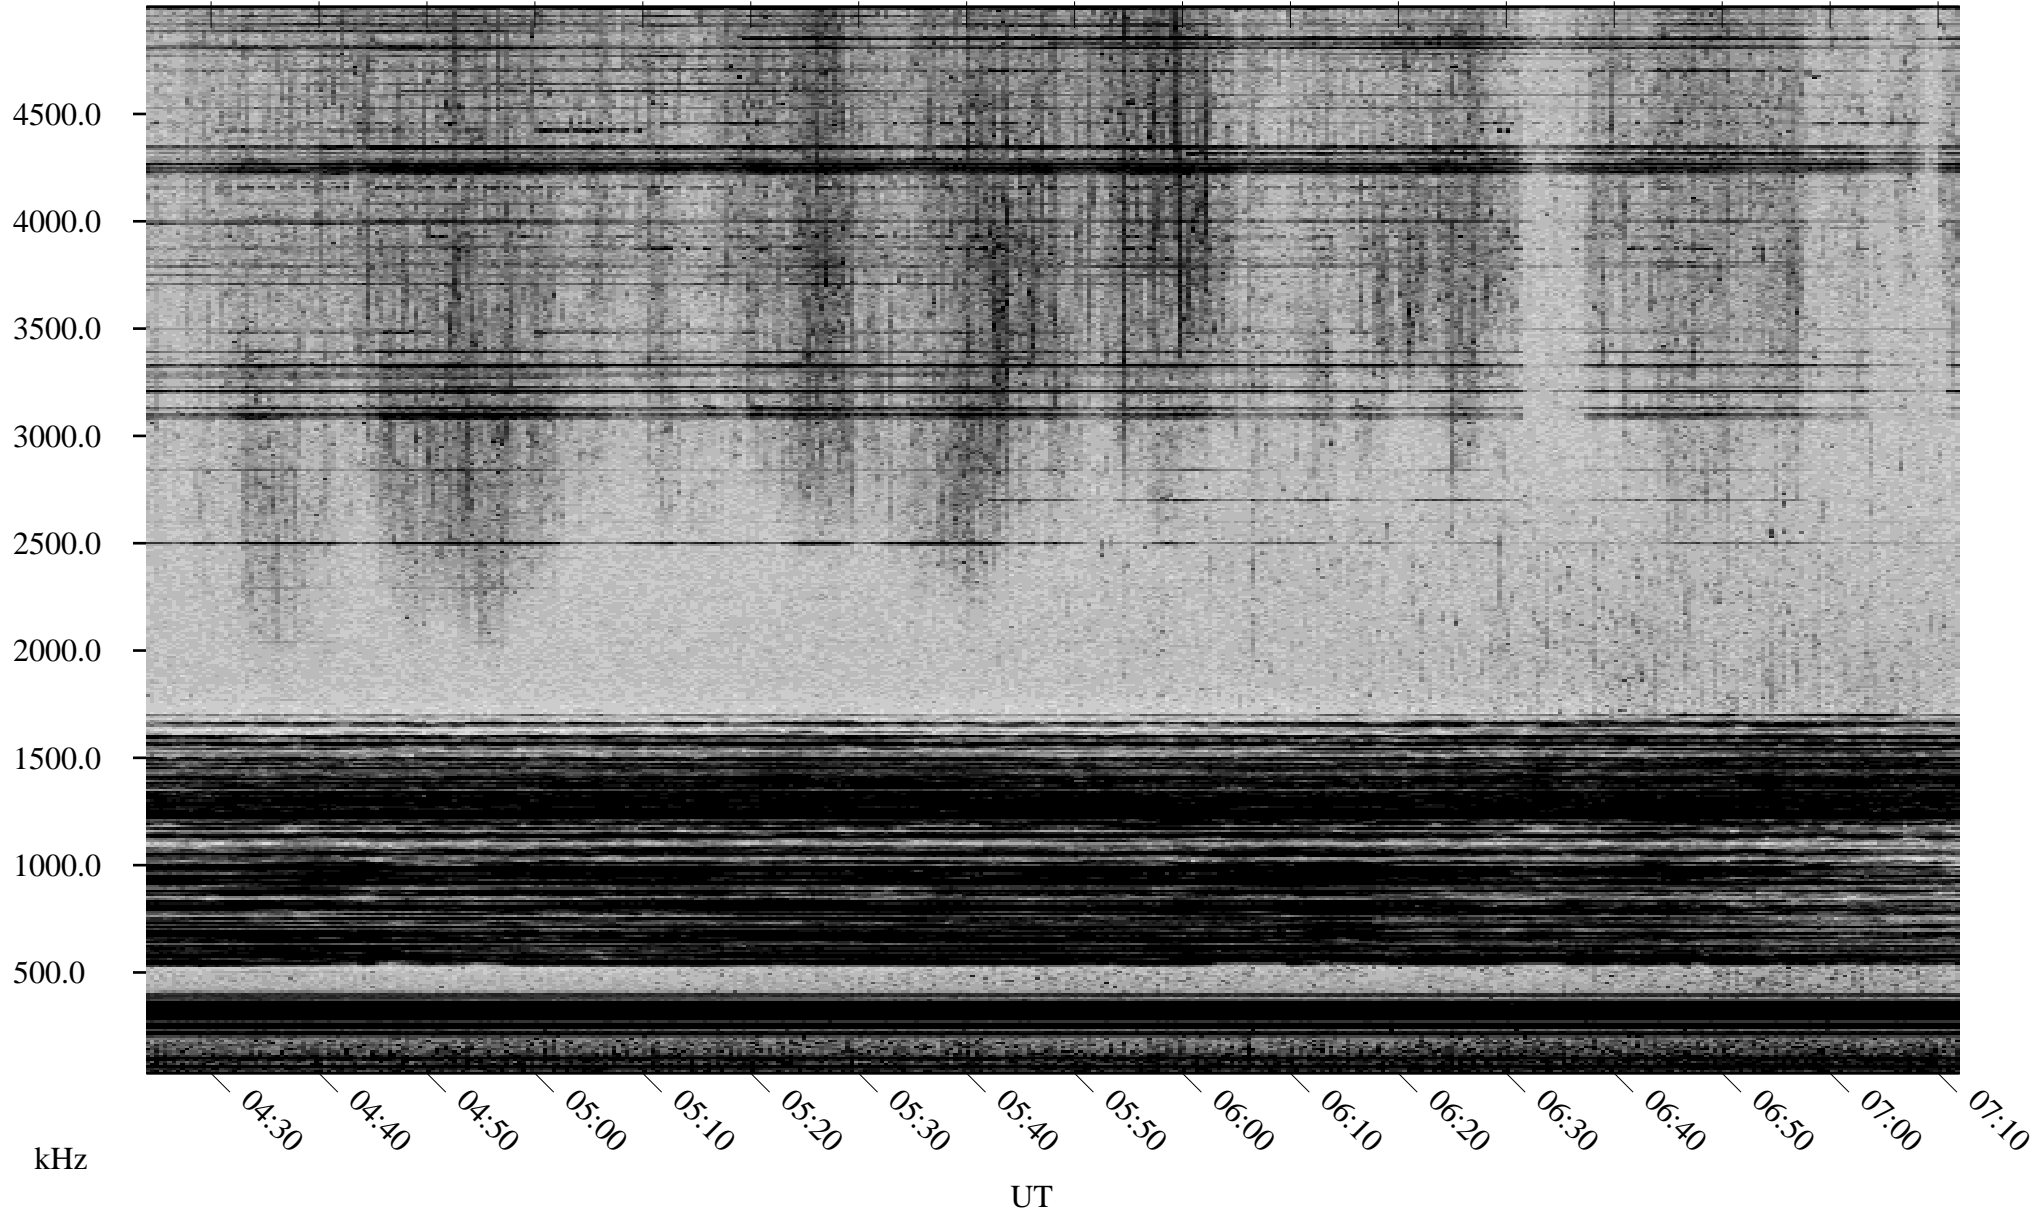

# 04/09/2001 Churchill, Manitoba

Linear Scale    Black = 161    White = 15

ch01099l.r00m max\_12

Page 2

# 04/10/2001 Churchill, Manitoba

Linear Scale    Black = 161    White = 15

ch01099l.r00m max\_12

Page 3

# 04/10/2001 Churchill, Manitoba

Linear Scale    Black = 161    White = 15

ch01099l.r00m max\_12

Page 4

# 04/10/2001 Churchill, Manitoba

Linear Scale    Black = 161    White = 15

ch01099l.r00m max\_12