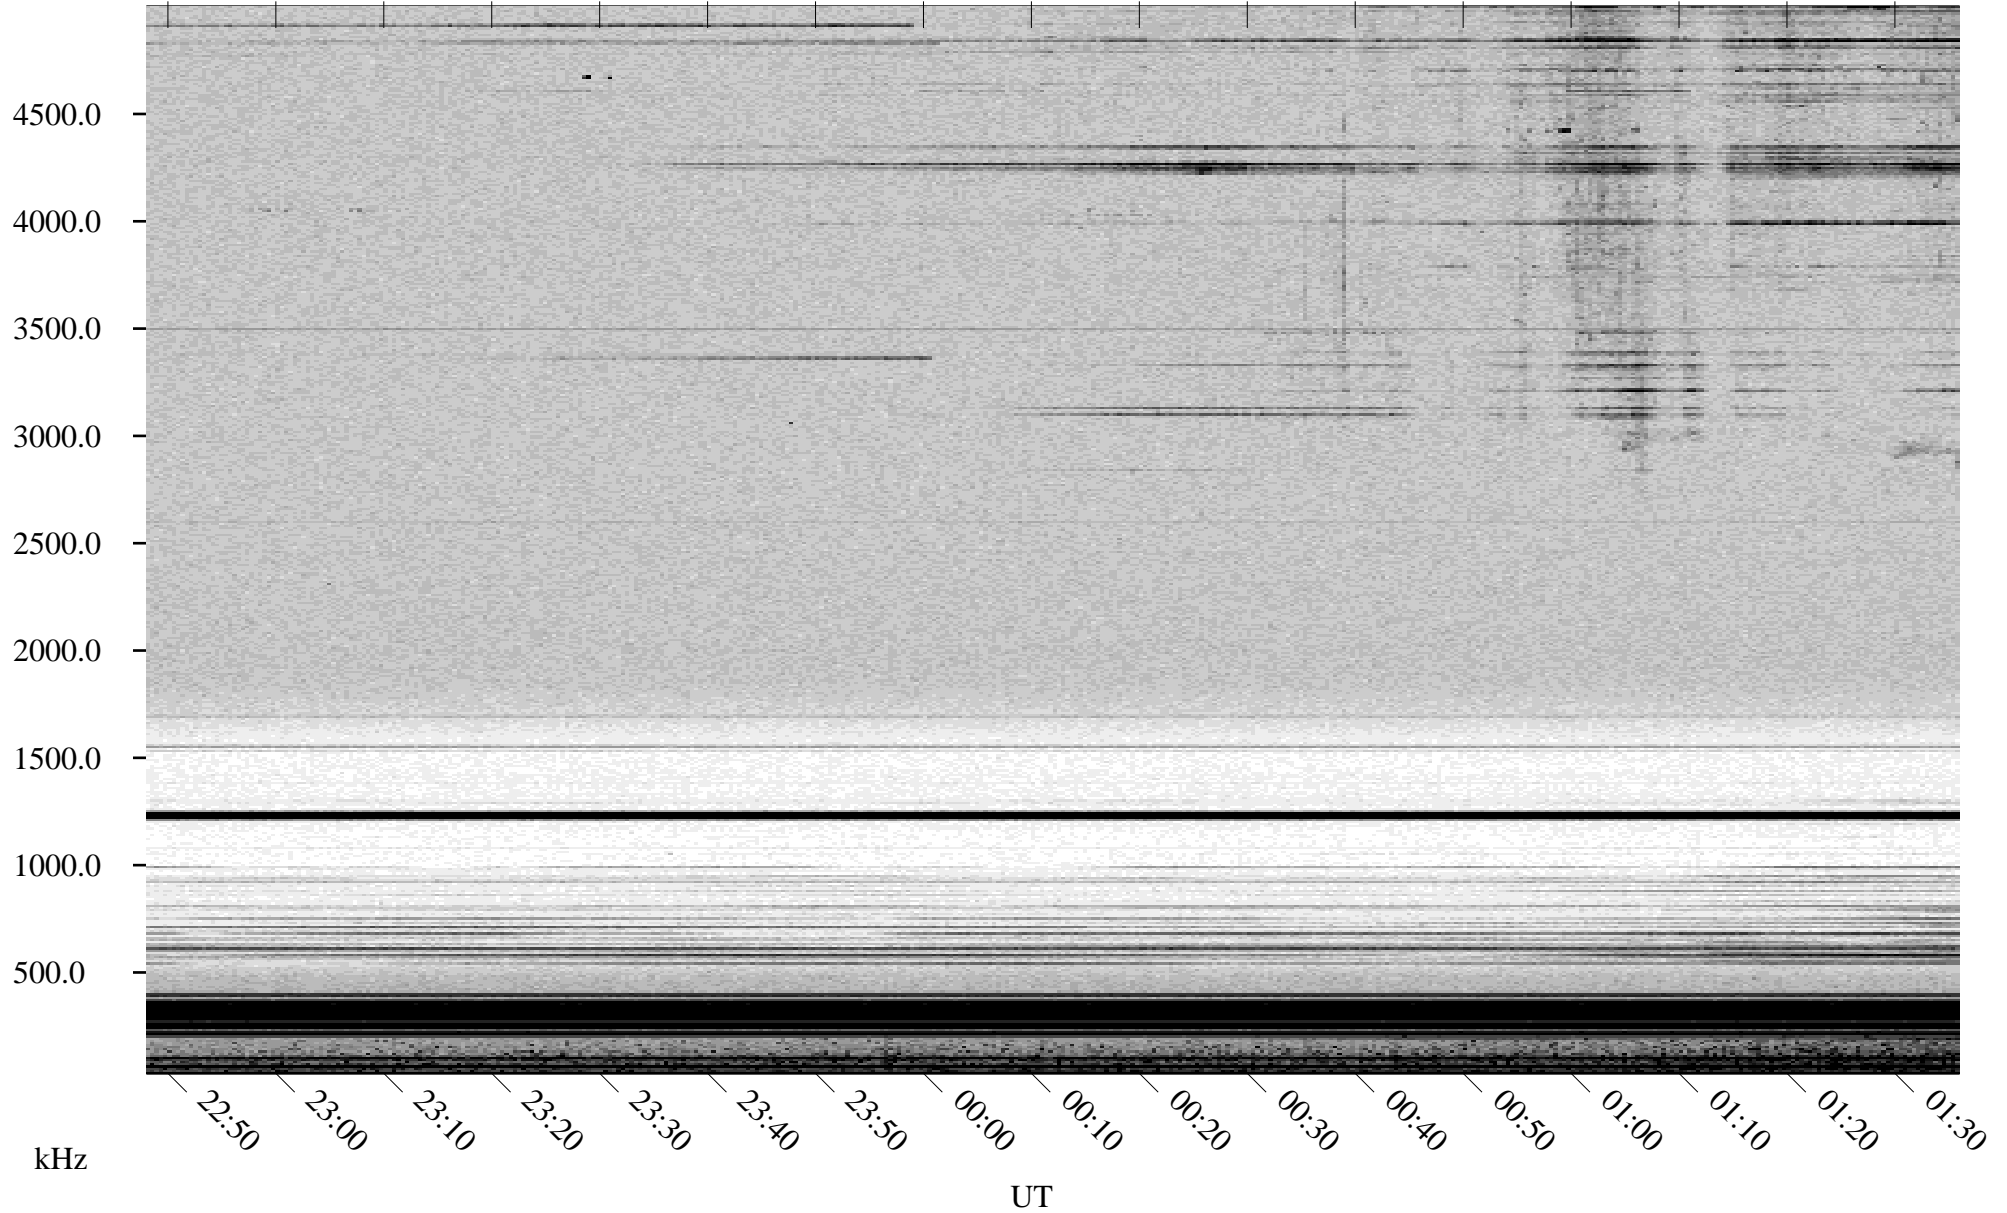

# 04/09/2001 Churchill, Manitoba

Linear Scale    Black = 161    White = 15

ch01099l.r00m max\_12

Page 1

# 04/09/2001 Churchill, Manitoba

Linear Scale    Black = 161    White = 15

ch01099l.r00m max\_12

Page 2

# 04/10/2001 Churchill, Manitoba

Linear Scale    Black = 161    White = 15

ch01099l.r00m max\_12

Page 3

# 04/10/2001 Churchill, Manitoba

Linear Scale    Black = 161    White = 15

ch01099l.r00m max\_12

Page 4