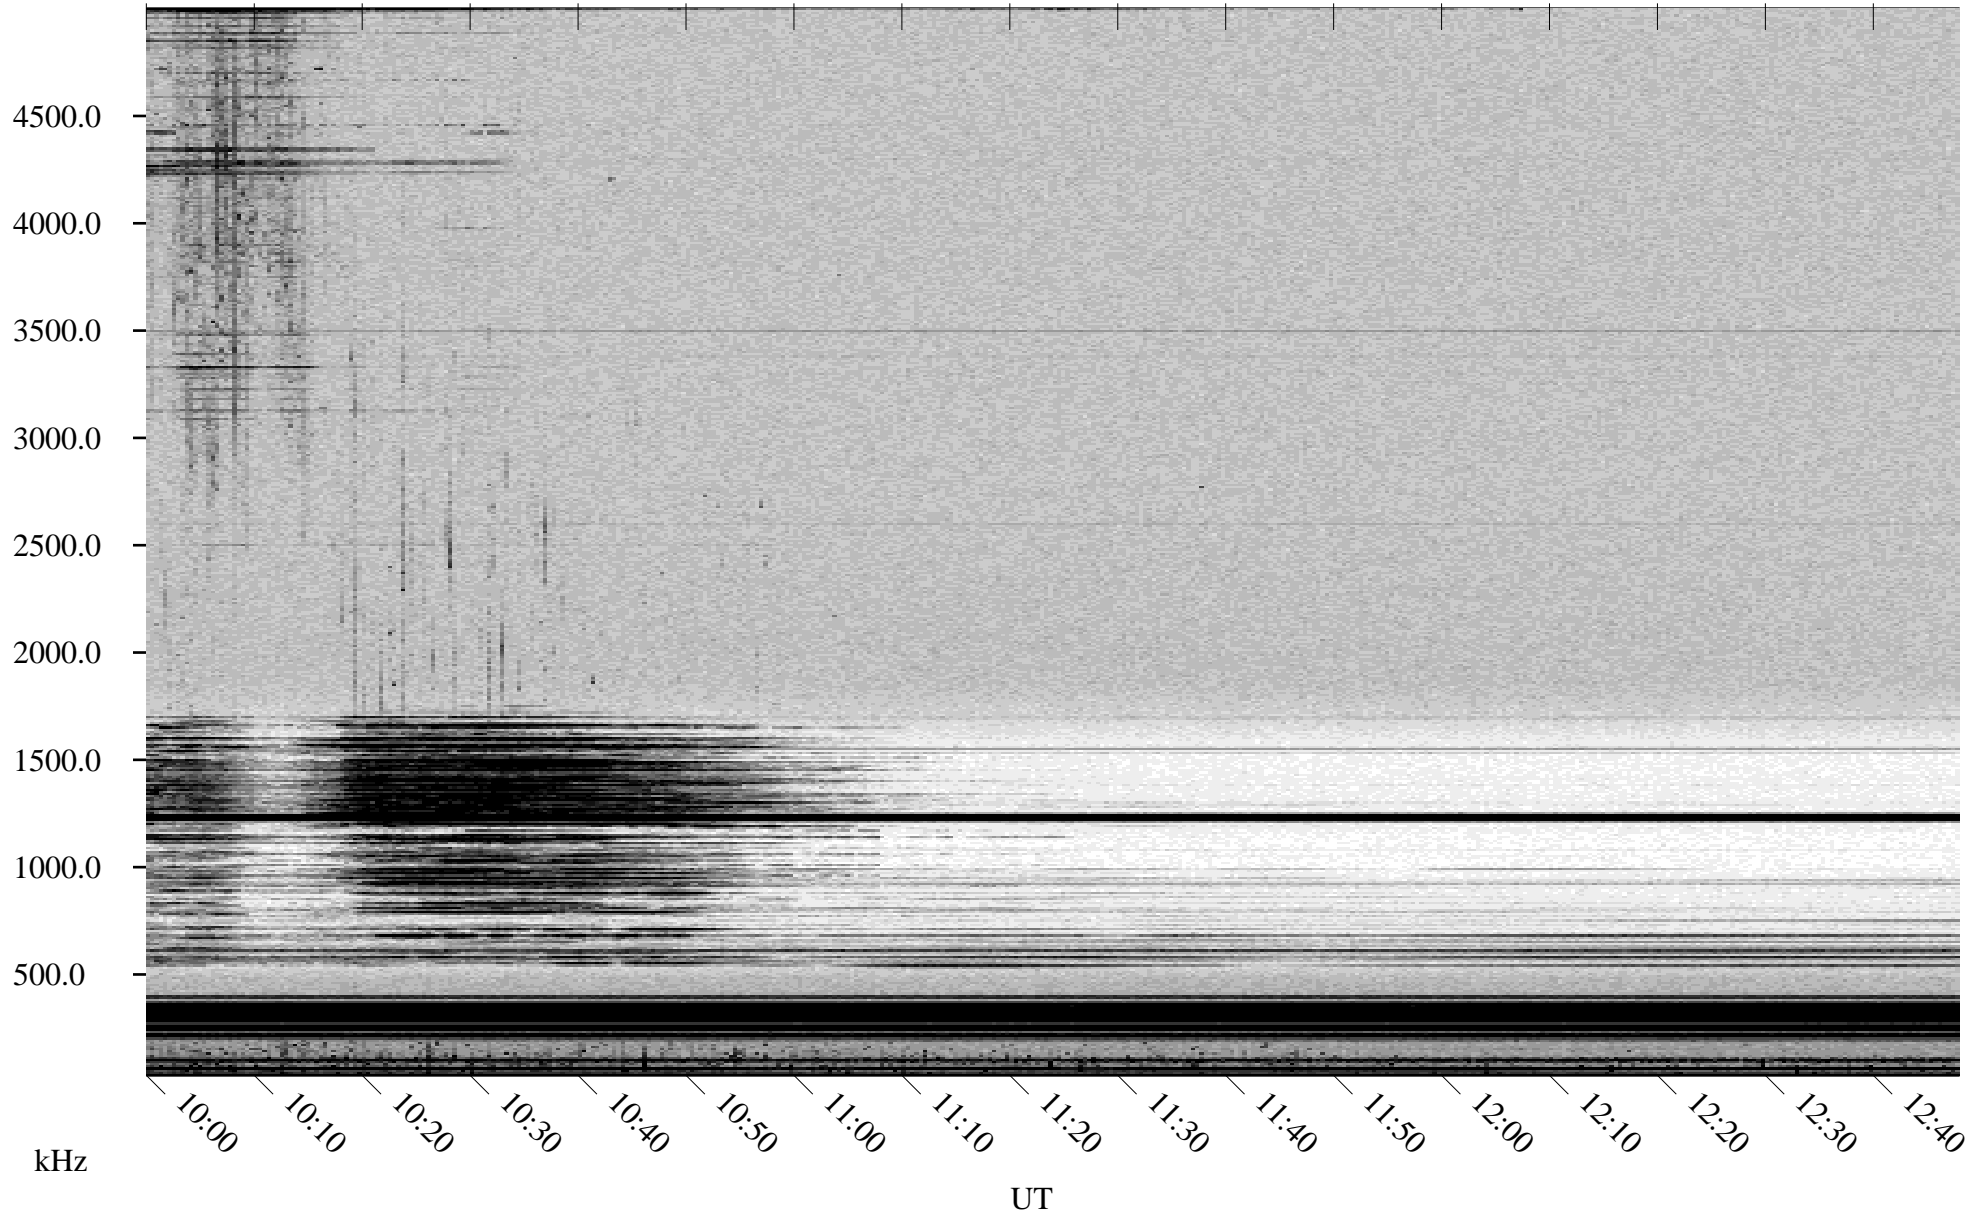

# 04/10/2001 Churchill, Manitoba

Linear Scale    Black = 161    White = 15

ch01099l.r00m max\_12

# 04/10/2001 Churchill, Manitoba

Linear Scale    Black = 161    White = 15

ch01099l.r00m max\_12

Page 6

# 04/10/2001 Churchill, Manitoba

Linear Scale    Black = 161    White = 15

ch01099l.r00m max\_12

Page 7