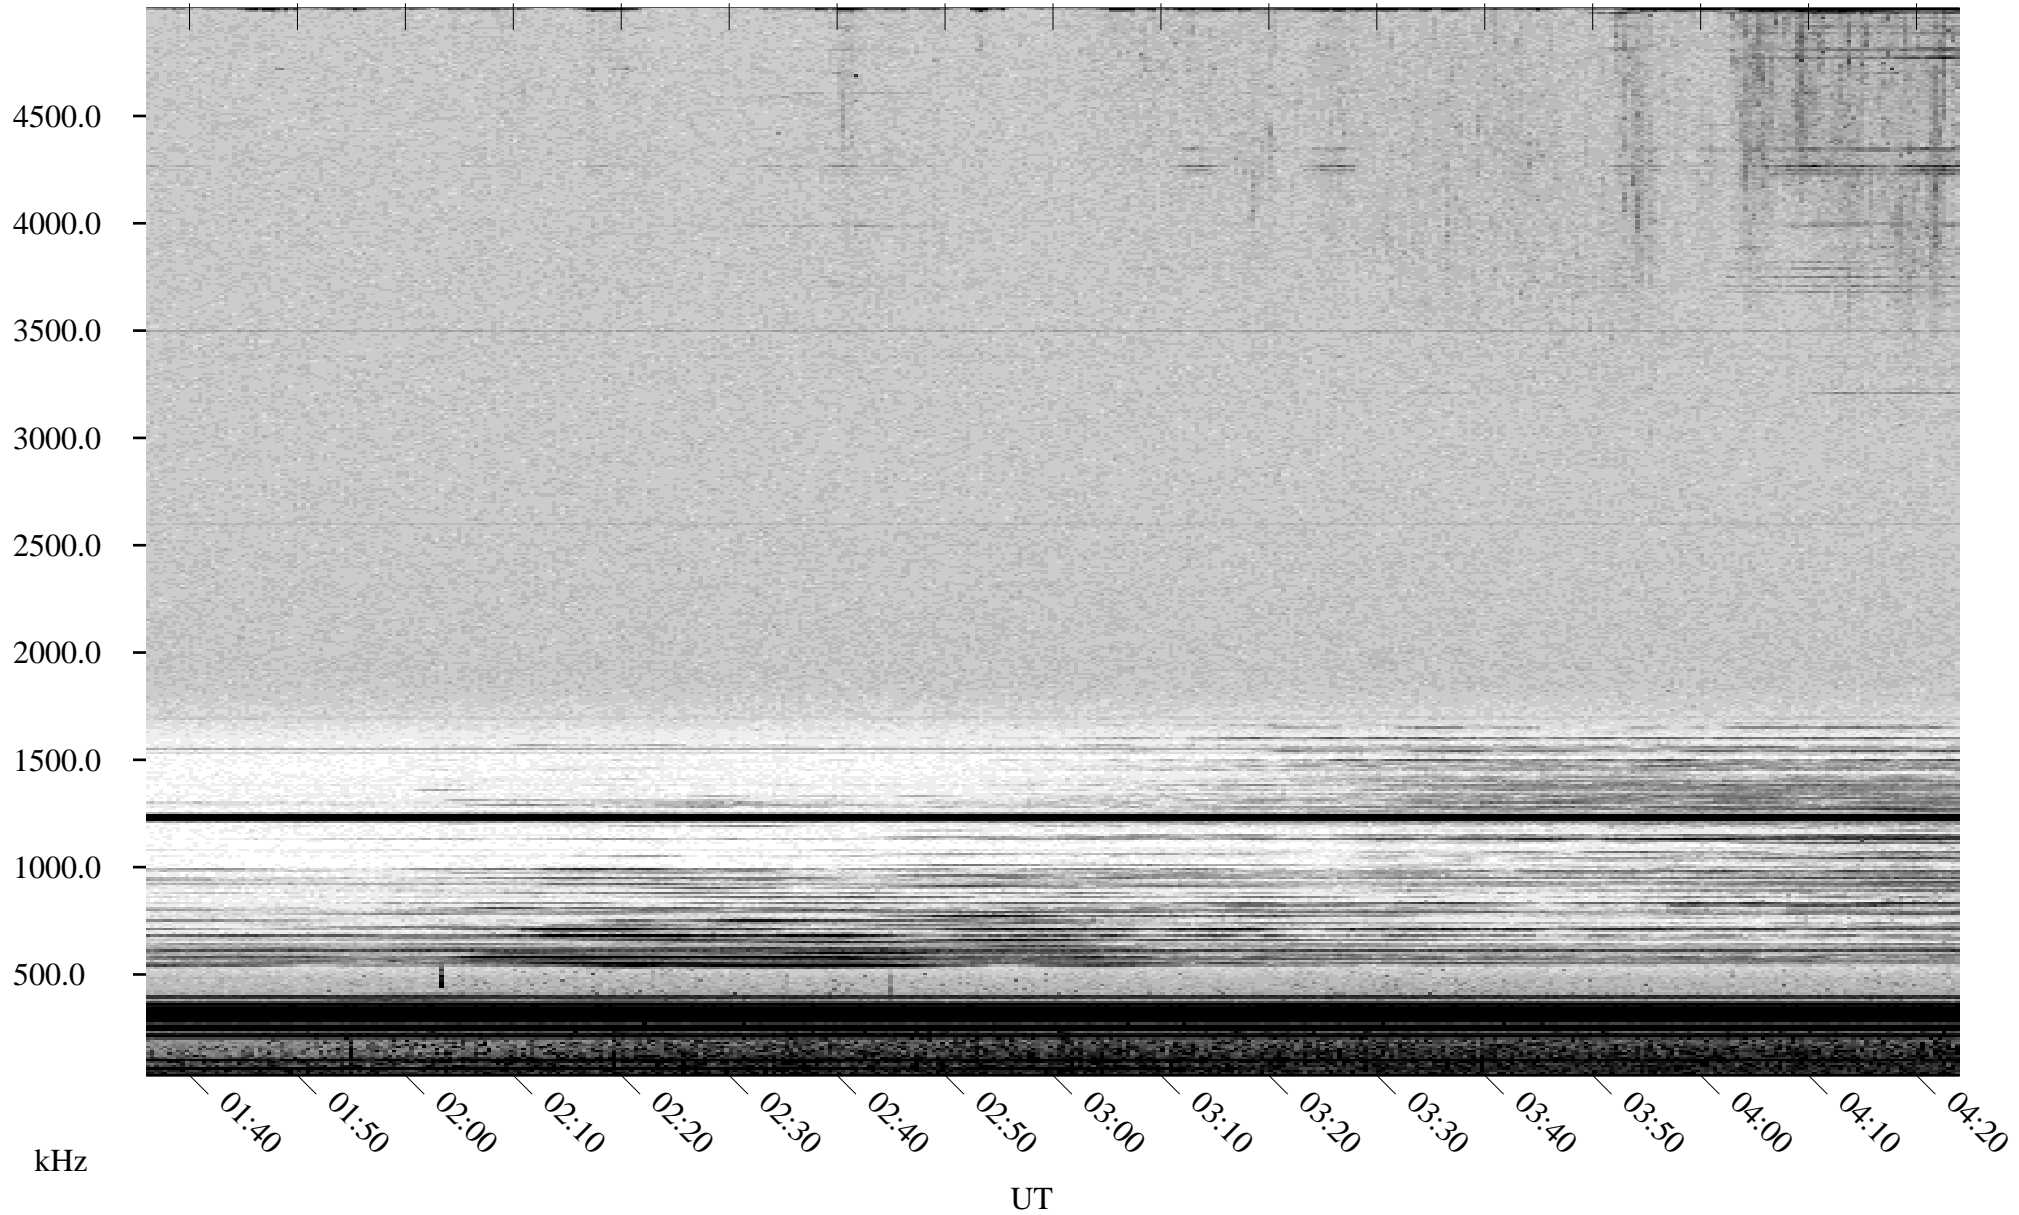

04/10/2001 Churchill, Manitoba

Linear Scale Black = 161 White = 15

ch01100l.r00m max_12

Page 1

04/10/2001 Churchill, Manitoba

Linear Scale Black = 161 White = 15

ch01100l.r00m max_12

Page 2

04/11/2001 Churchill, Manitoba

Linear Scale Black = 161 White = 15

ch01100l.r00m max_12

Page 3

04/11/2001 Churchill, Manitoba

Linear Scale Black = 161 White = 15

ch01100l.r00m max_12

Page 4

04/11/2001 Churchill, Manitoba

Linear Scale Black = 161 White = 15

ch01100l.r00m max_12

Page 5

04/11/2001 Churchill, Manitoba

Linear Scale Black = 161 White = 15

ch01100l.r00m max_12

Page 6

04/11/2001 Churchill, Manitoba

Linear Scale Black = 161 White = 15

ch01100l.r00m max_12

Page 7

04/11/2001 Churchill, Manitoba

Linear Scale Black = 161 White = 15

ch01100l.r00m max_12