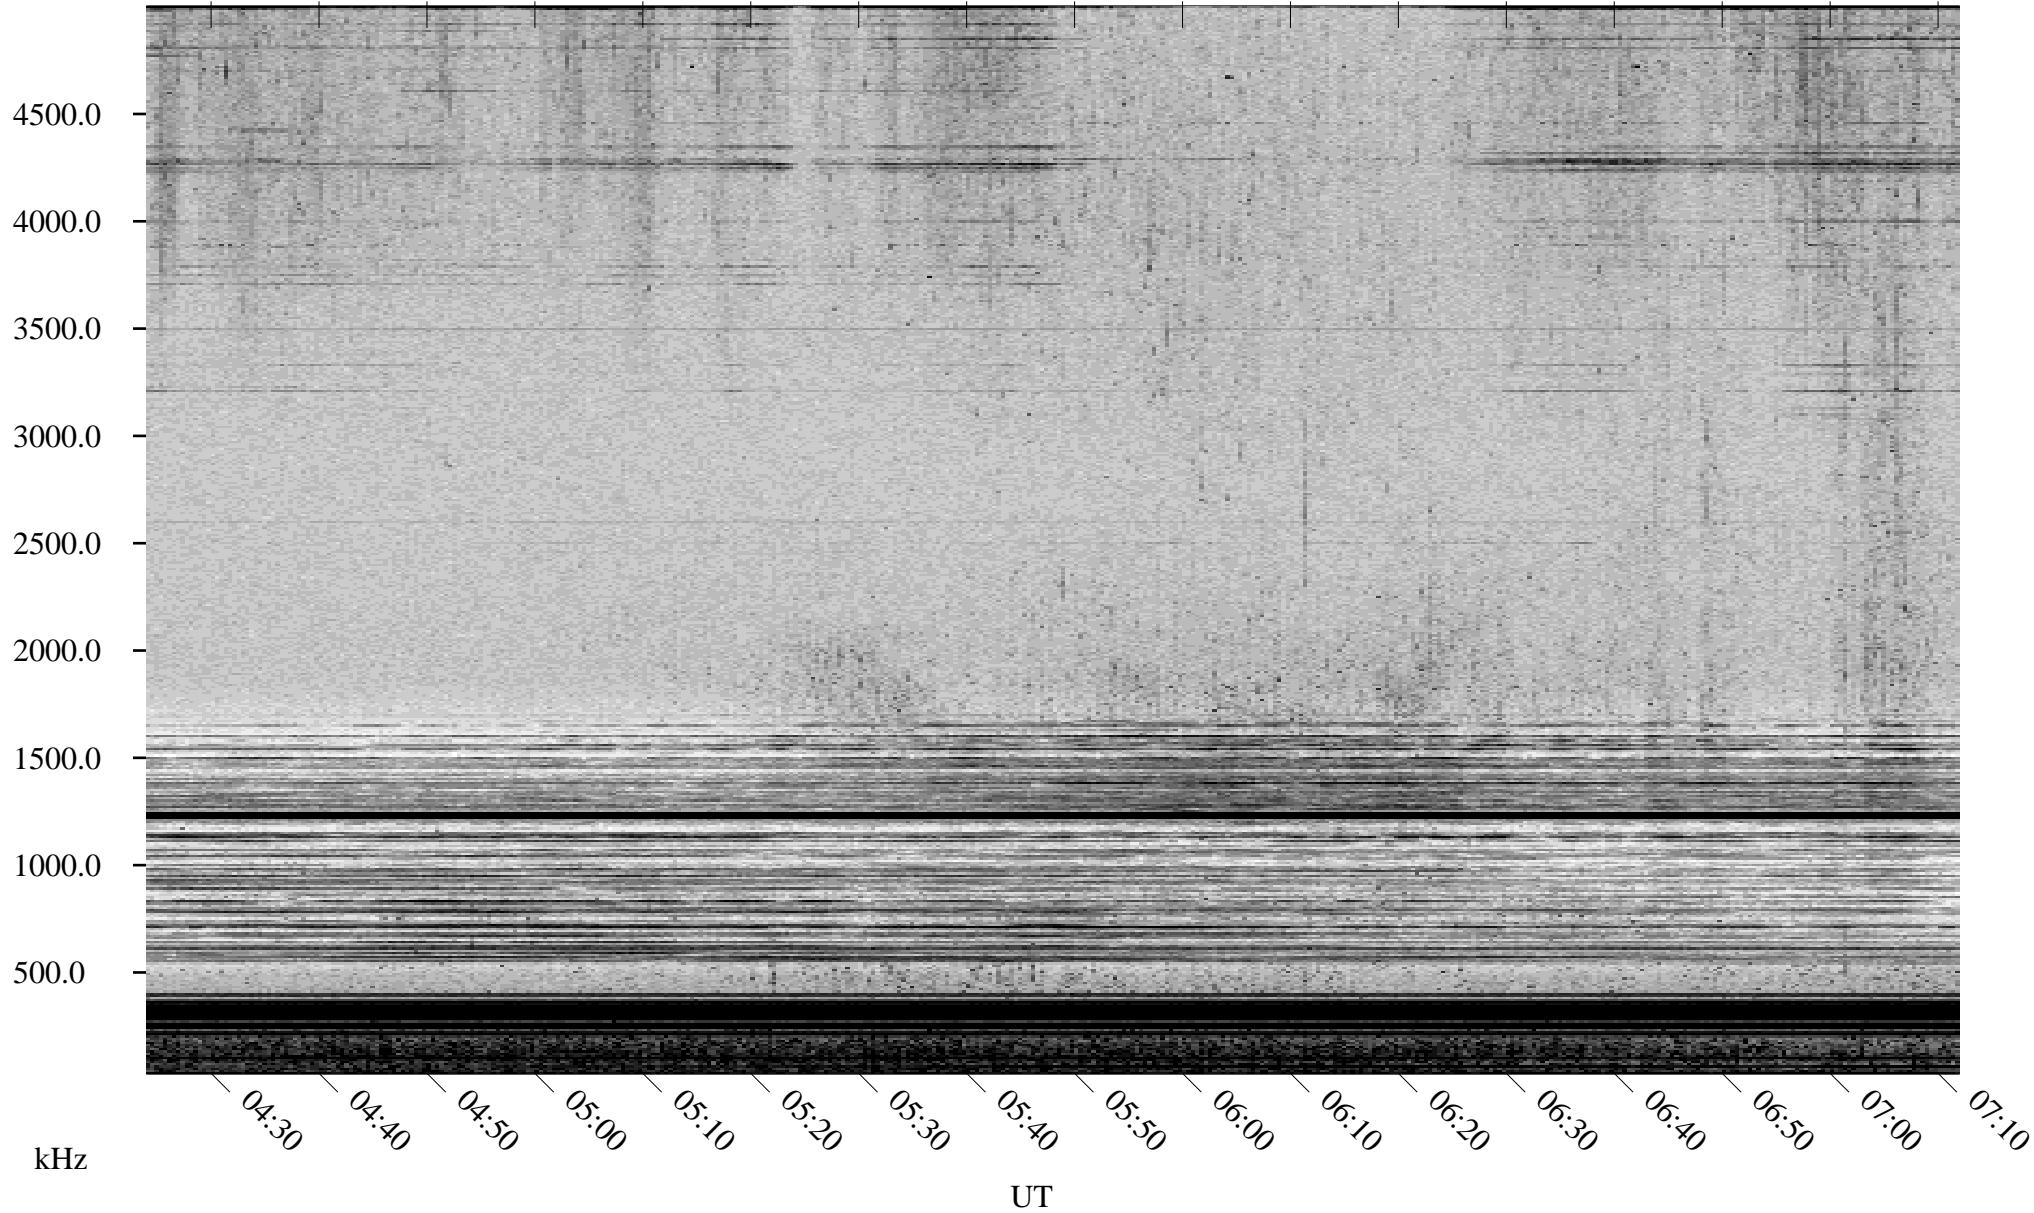

04/10/2001 Churchill, Manitoba

Linear Scale Black = 161 White = 15

ch01100l.r00m max_12

Page 1

04/10/2001 Churchill, Manitoba

Linear Scale Black = 161 White = 15

ch01100l.r00m max_12

Page 2

04/11/2001 Churchill, Manitoba

Linear Scale Black = 161 White = 15

ch01100l.r00m max_12

Page 3

04/11/2001 Churchill, Manitoba

Linear Scale Black = 161 White = 15

ch01100l.r00m max_12

Page 4

04/11/2001 Churchill, Manitoba

Linear Scale Black = 161 White = 15

ch01100l.r00m max_12

Page 5

04/11/2001 Churchill, Manitoba

Linear Scale Black = 161 White = 15

ch01100l.r00m max_12

Page 6

04/11/2001 Churchill, Manitoba

Linear Scale Black = 161 White = 15

ch01100l.r00m max_12

Page 7

04/11/2001 Churchill, Manitoba

Linear Scale Black = 161 White = 15

ch01100l.r00m max_12