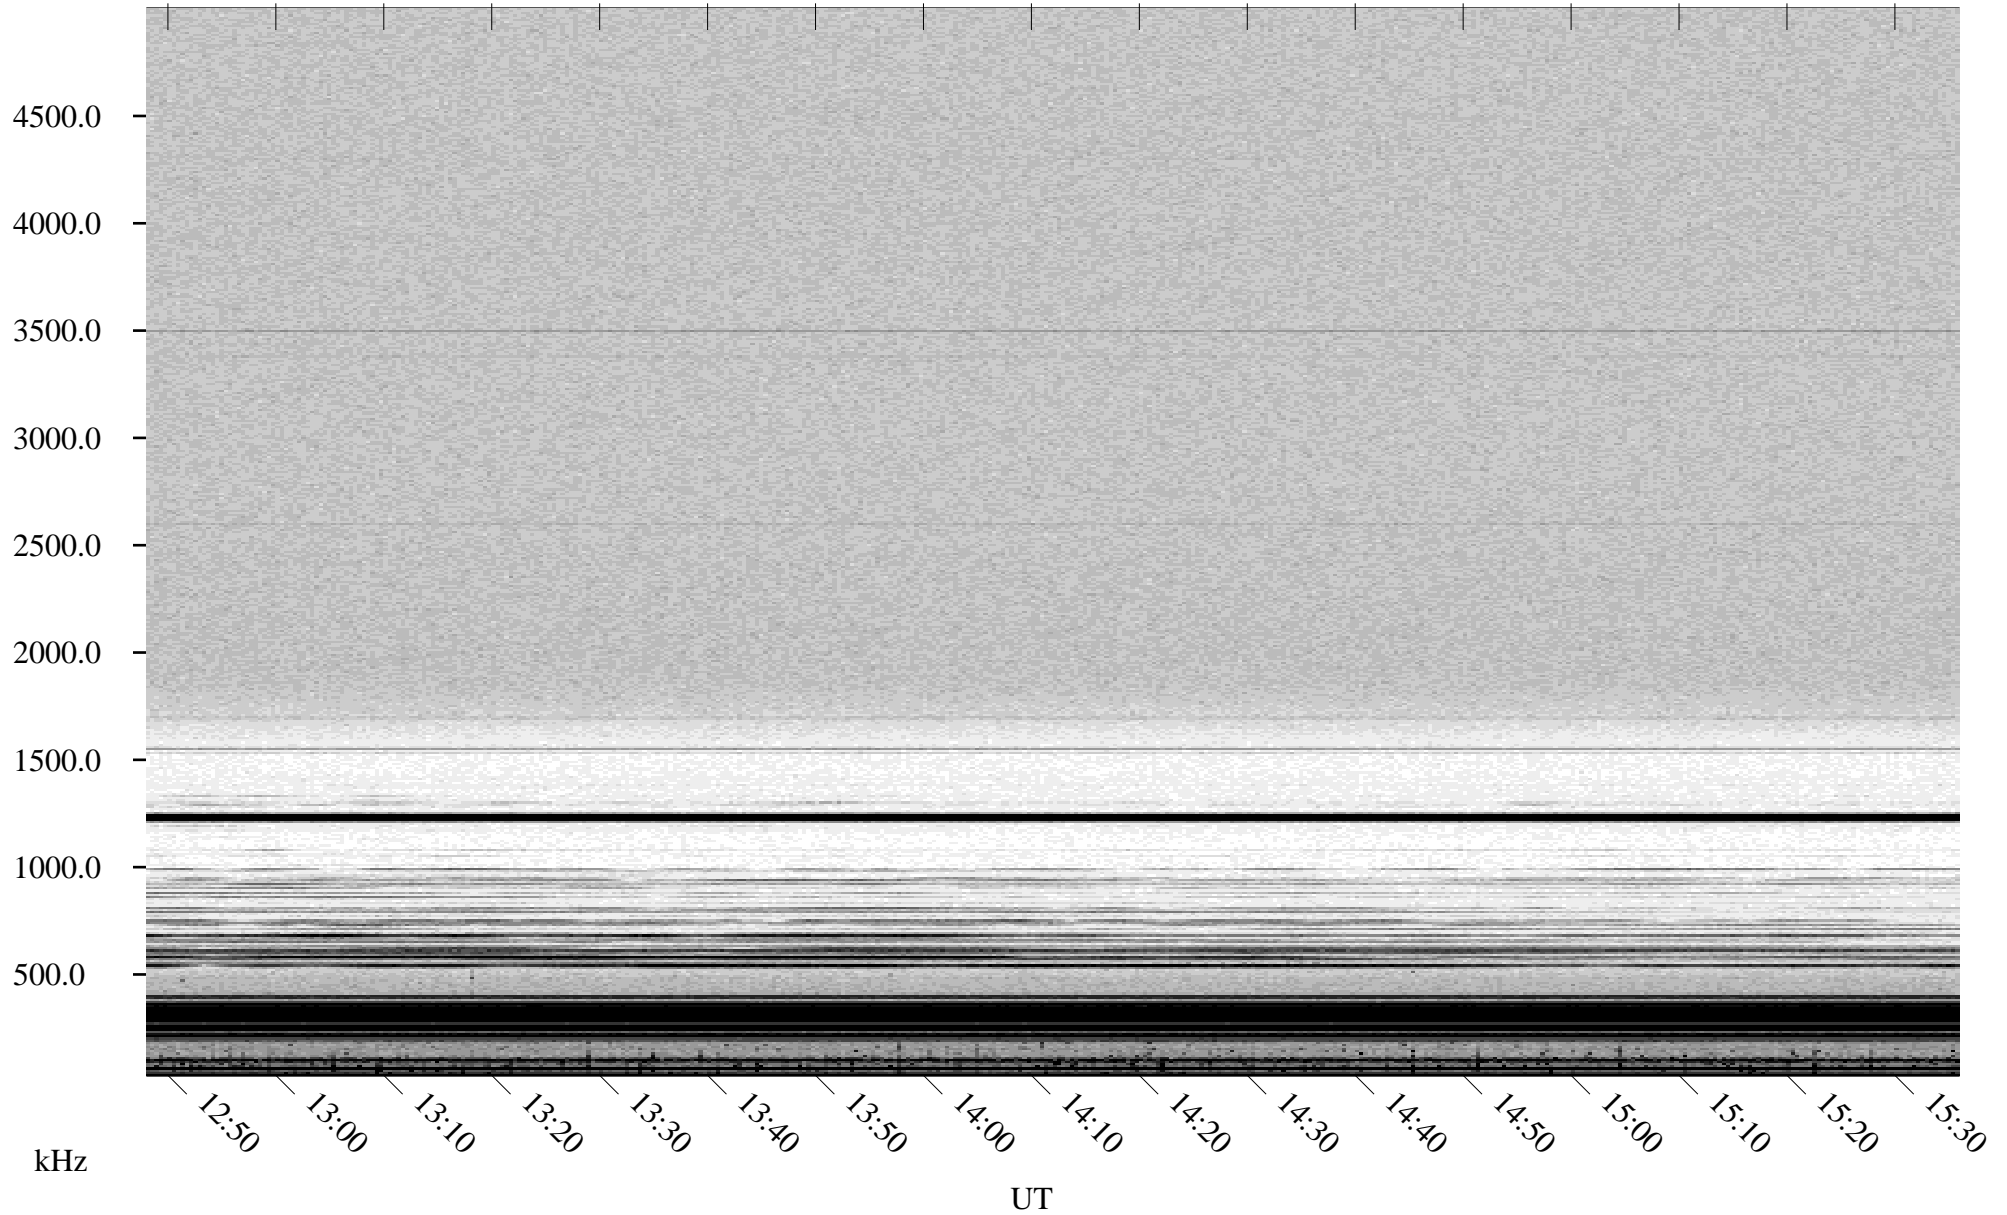

04/10/2001 Churchill, Manitoba

Linear Scale Black = 161 White = 15

ch01100l.r00m max_12

Page 1

04/10/2001 Churchill, Manitoba

Linear Scale Black = 161 White = 15

ch01100l.r00m max_12

Page 2

04/11/2001 Churchill, Manitoba

Linear Scale Black = 161 White = 15

ch01100l.r00m max_12

Page 3

04/11/2001 Churchill, Manitoba

Linear Scale Black = 161 White = 15

ch01100l.r00m max_12

Page 4

04/11/2001 Churchill, Manitoba

Linear Scale Black = 161 White = 15

ch01100l.r00m max_12

Page 5

04/11/2001 Churchill, Manitoba

Linear Scale Black = 161 White = 15

ch01100l.r00m max_12

Page 6

04/11/2001 Churchill, Manitoba

Linear Scale Black = 161 White = 15

ch01100l.r00m max_12

Page 7

04/11/2001 Churchill, Manitoba

Linear Scale Black = 161 White = 15

ch01100l.r00m max_12