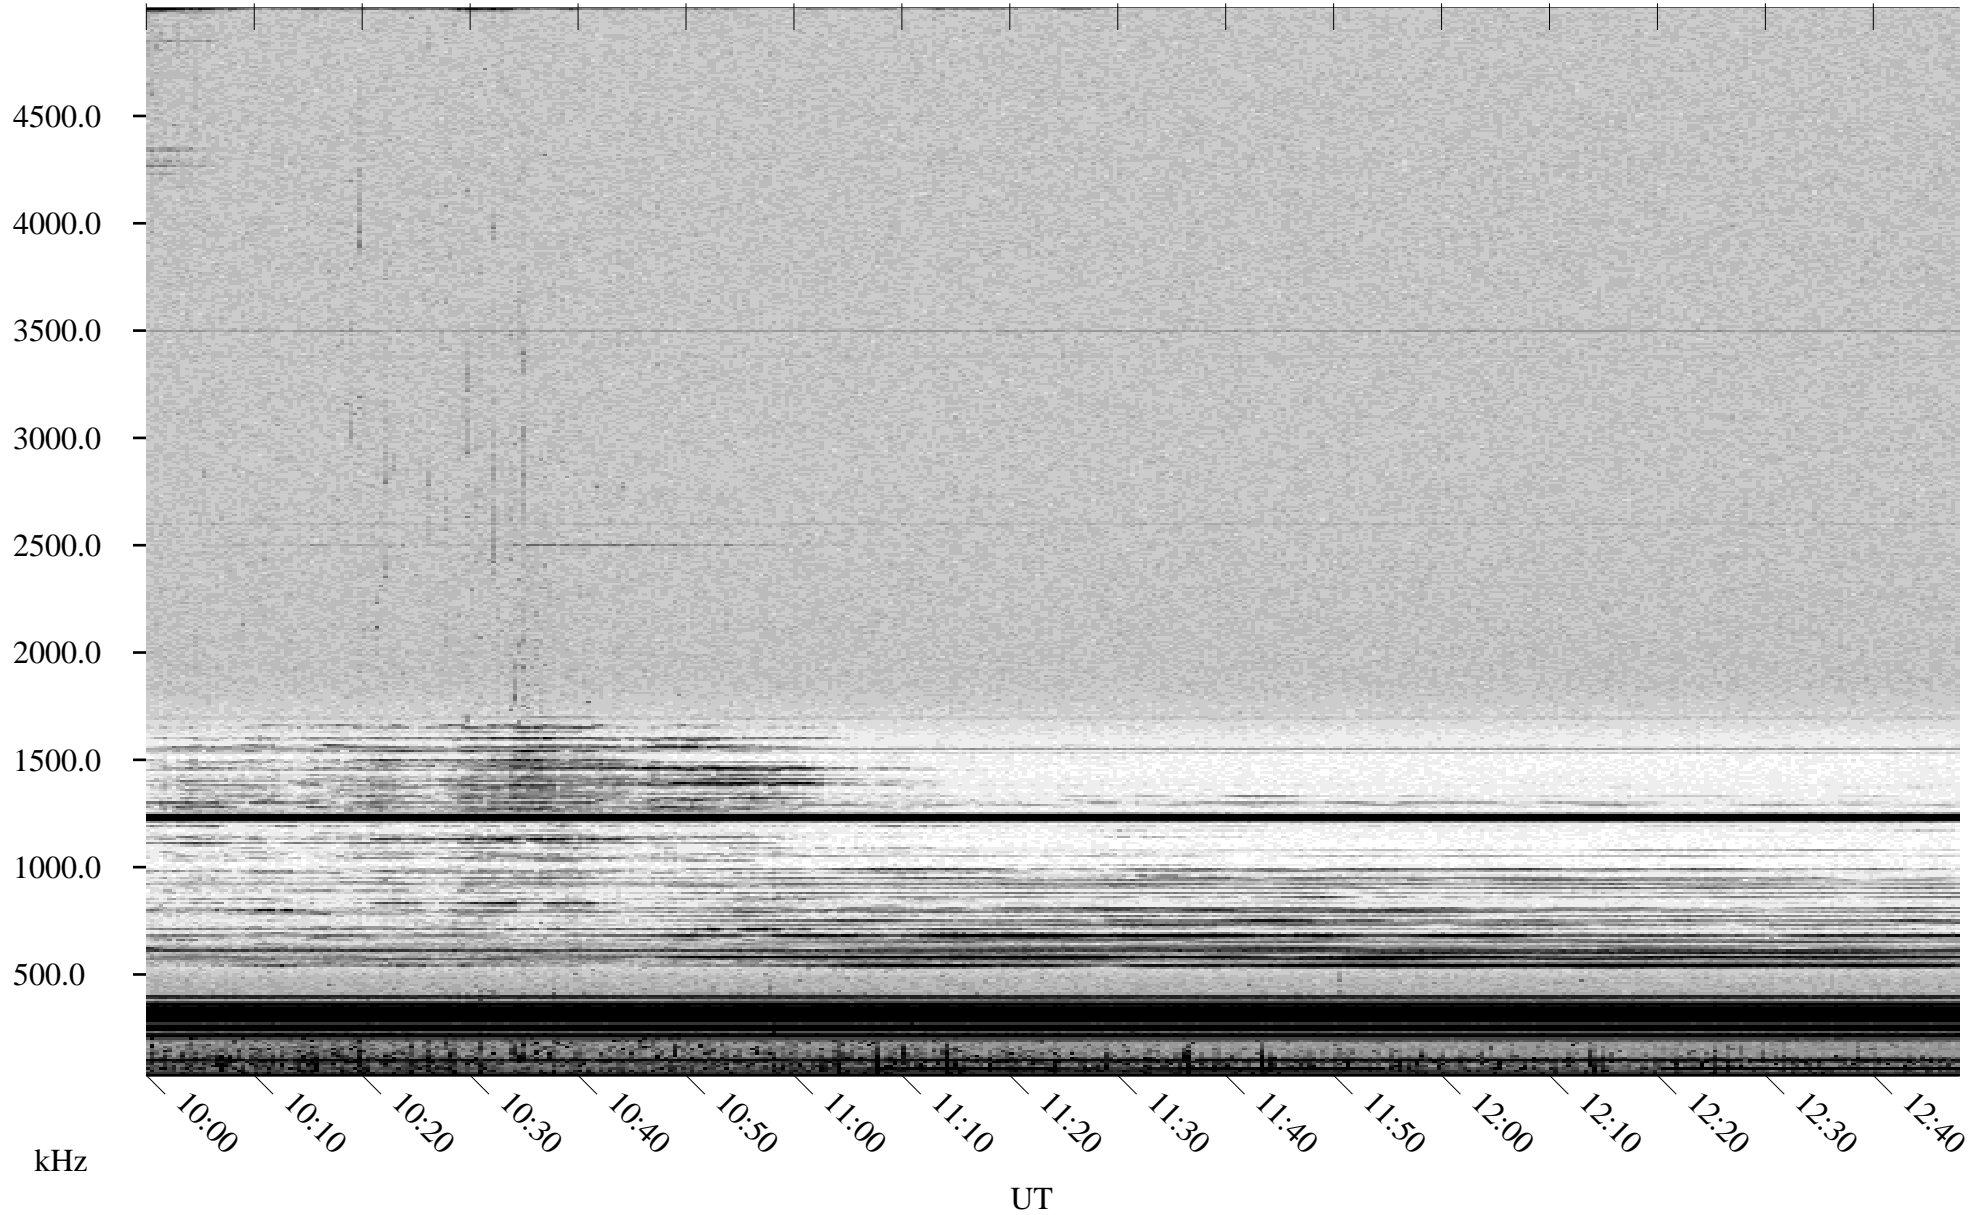

04/10/2001 Churchill, Manitoba

Linear Scale Black = 161 White = 15

ch01100l.r00m max_12

Page 1

04/10/2001 Churchill, Manitoba

Linear Scale Black = 161 White = 15

ch01100l.r00m max_12

Page 2

04/11/2001 Churchill, Manitoba

Linear Scale Black = 161 White = 15

ch01100l.r00m max_12

Page 3

04/11/2001 Churchill, Manitoba

Linear Scale Black = 161 White = 15

ch01100l.r00m max_12

Page 4

04/11/2001 Churchill, Manitoba

Linear Scale Black = 161 White = 15

ch01100l.r00m max_12

Page 5

04/11/2001 Churchill, Manitoba

Linear Scale Black = 161 White = 15

ch01100l.r00m max_12

Page 6

04/11/2001 Churchill, Manitoba

Linear Scale Black = 161 White = 15

ch01100l.r00m max_12

Page 7

04/11/2001 Churchill, Manitoba

Linear Scale Black = 161 White = 15

ch01100l.r00m max_12