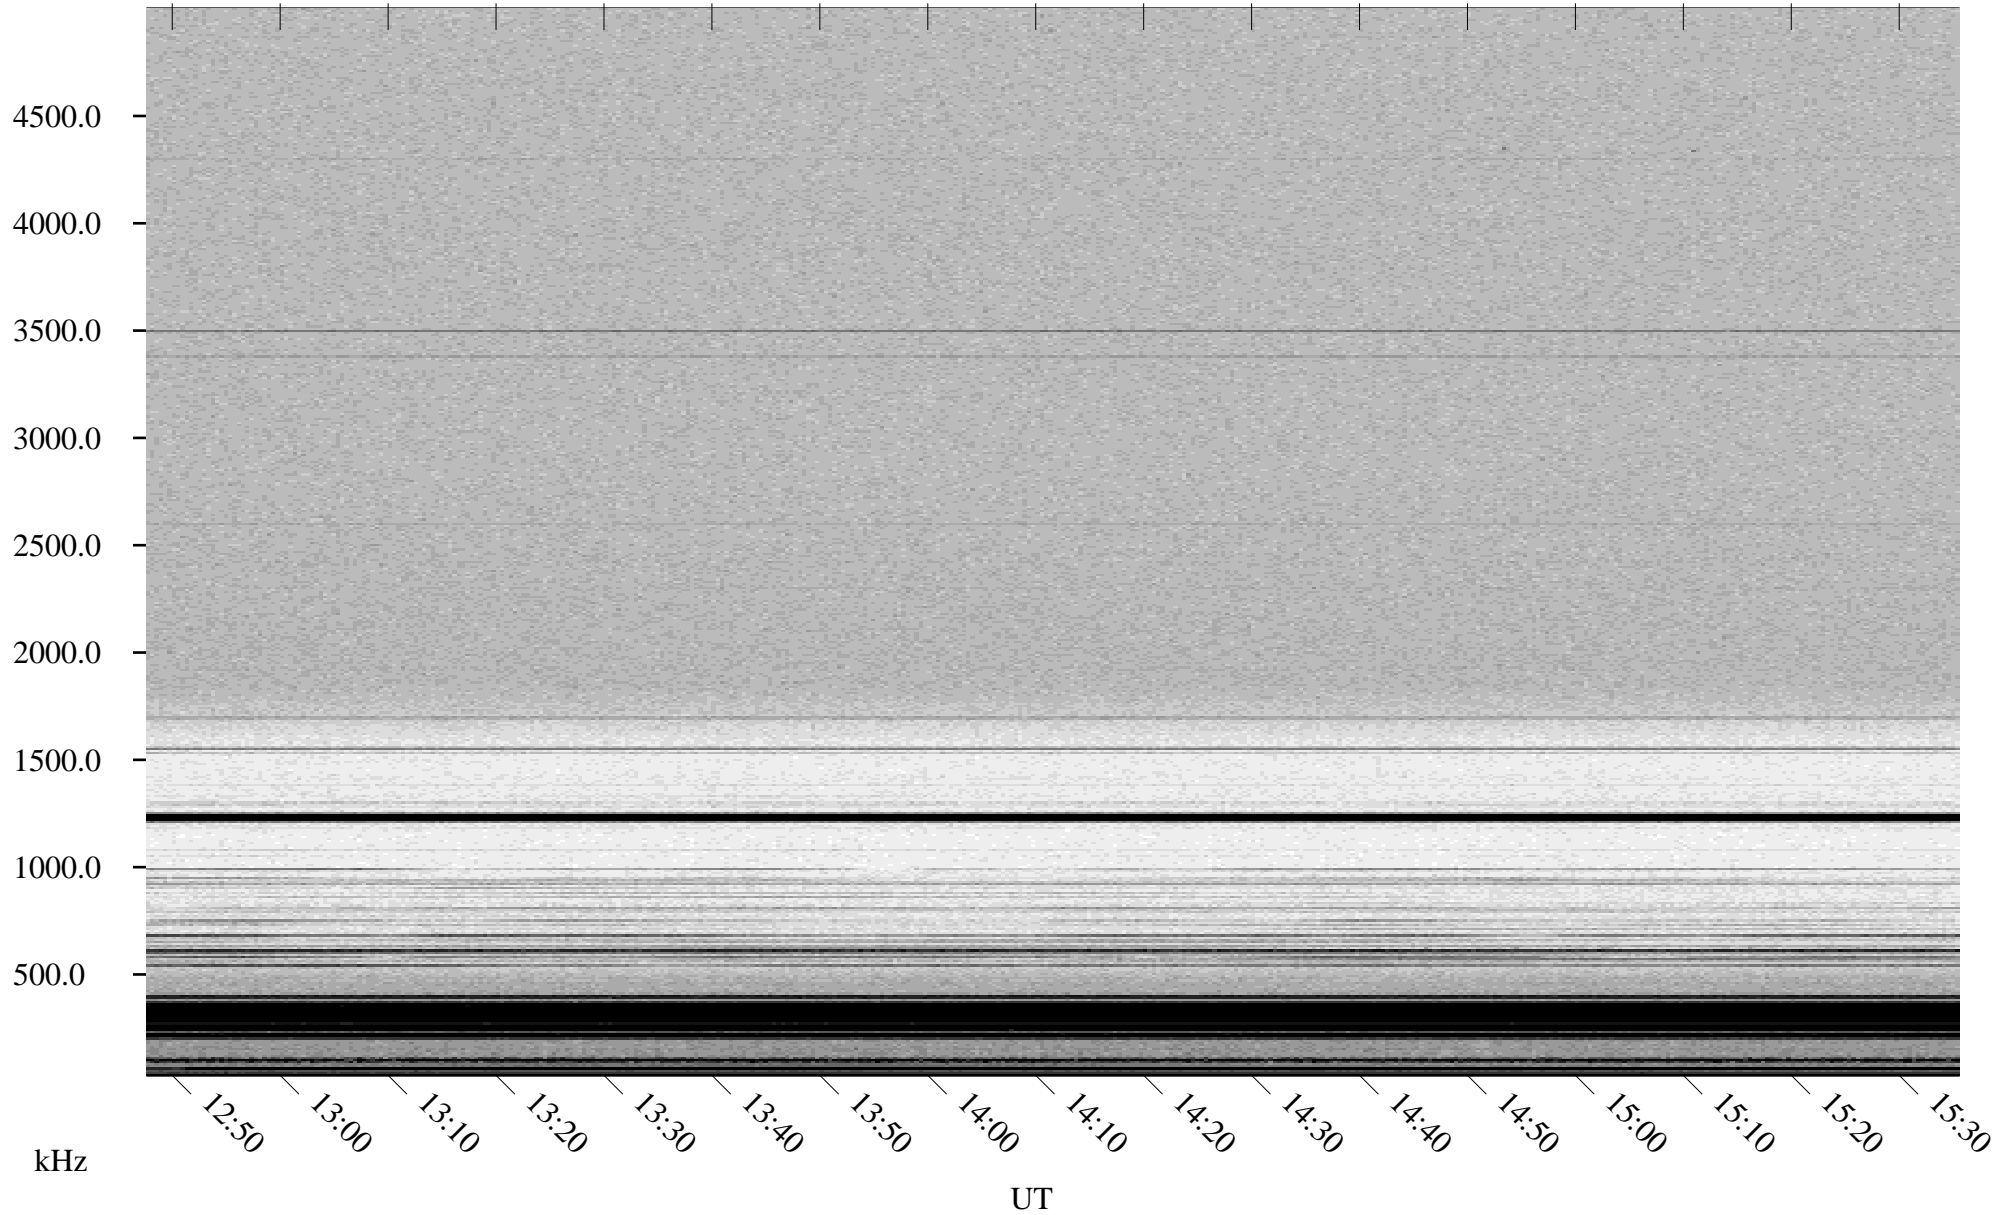

04/13/2001 Churchill, Manitoba

Linear Scale Black = 161 White = 15

ch01102l.r00m max_12

Page 3

04/13/2001 Churchill, Manitoba

Linear Scale Black = 161 White = 15

ch01102l.r00m max_12

Page 4

04/13/2001 Churchill, Manitoba

Linear Scale Black = 161 White = 15

ch01102l.r00m max_12

Page 5

04/13/2001 Churchill, Manitoba

Linear Scale Black = 161 White = 15

ch01102l.r00m max_12

Page 6

04/13/2001 Churchill, Manitoba

Linear Scale Black = 161 White = 15

ch01102l.r00m max_12

Page 7

04/13/2001 Churchill, Manitoba

Linear Scale Black = 161 White = 15

ch01102l.r00m max_12