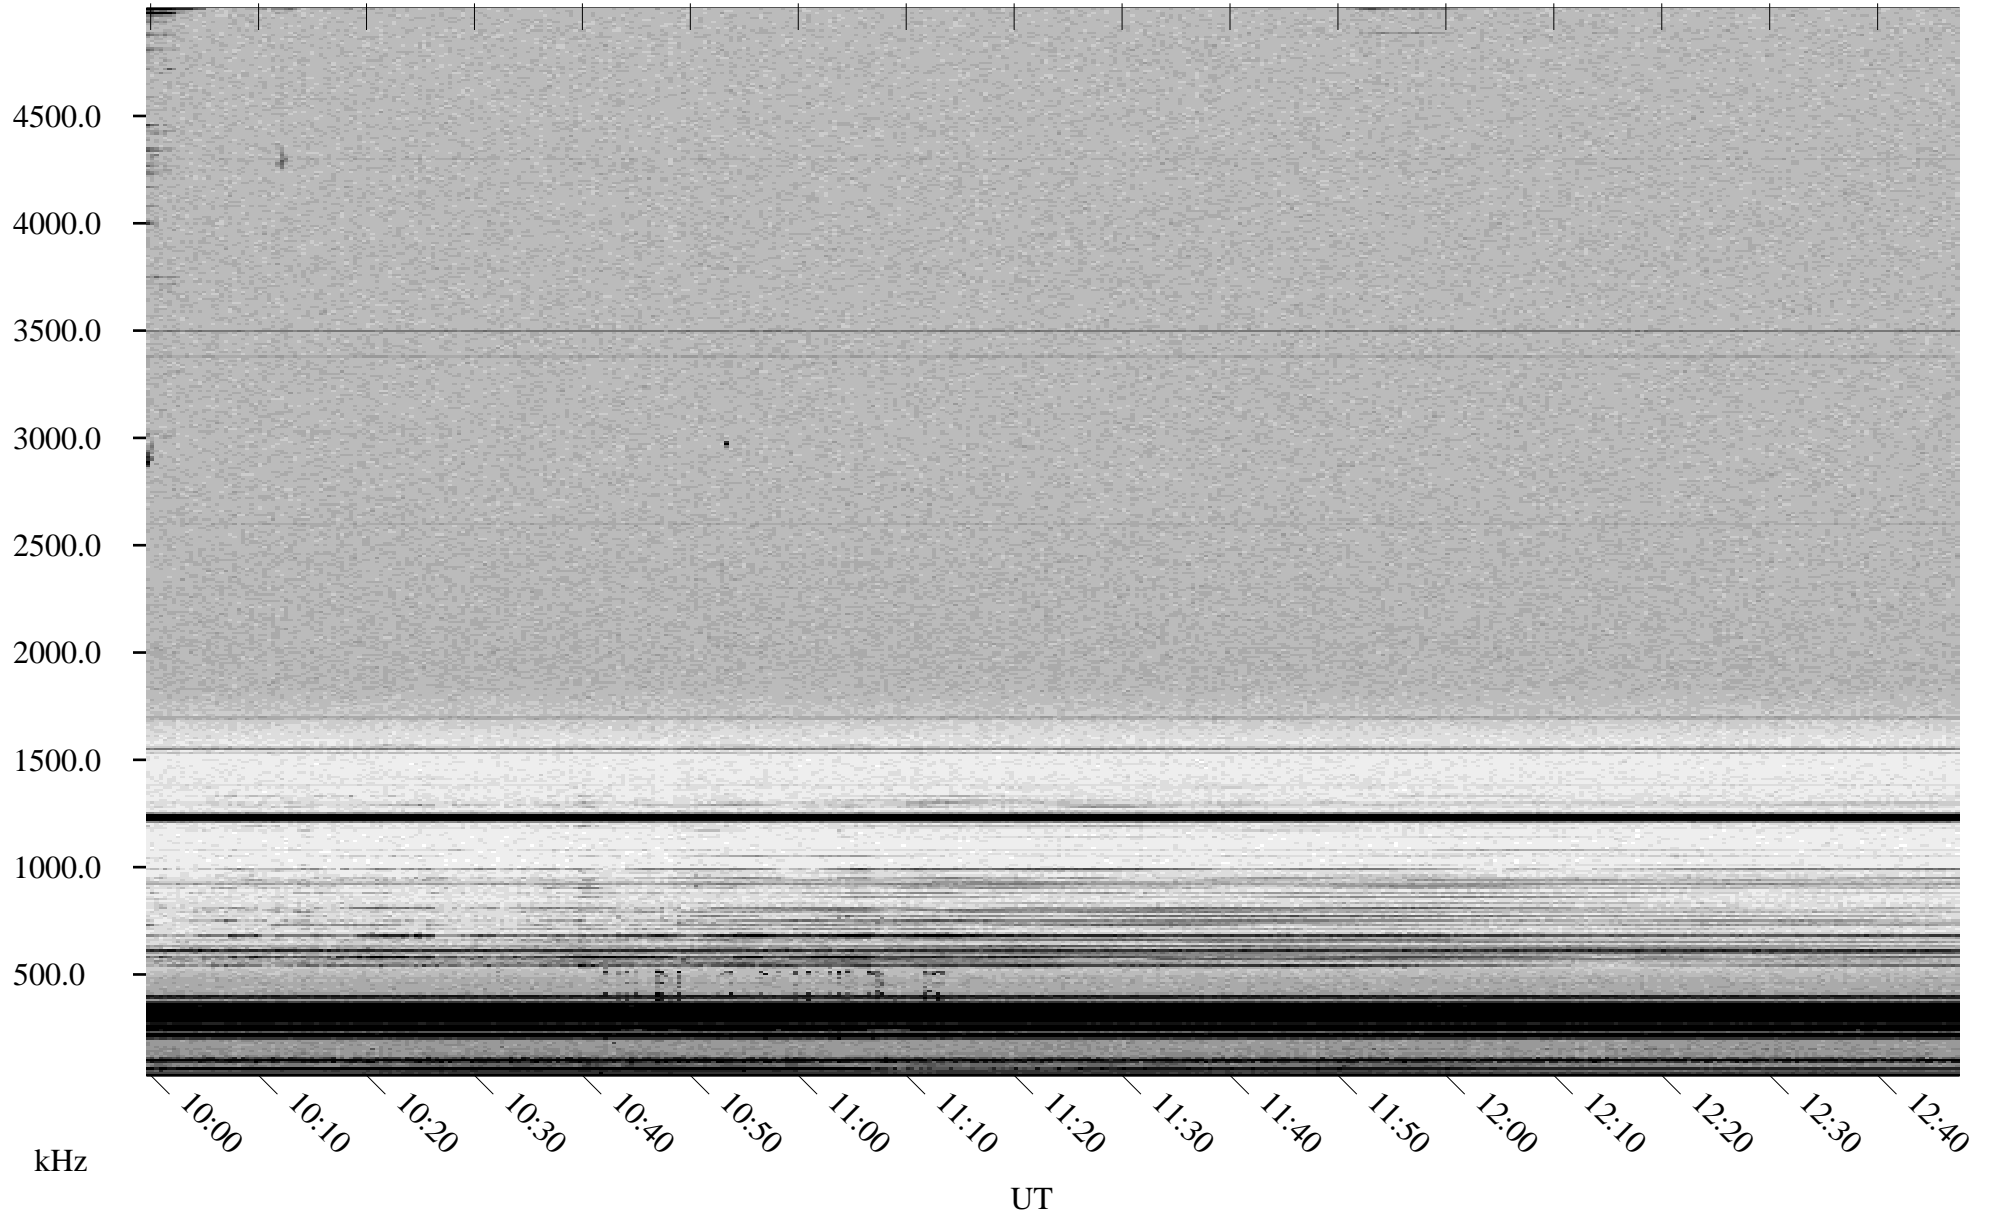

04/12/2001 Churchill, Manitoba

Linear Scale Black = 161 White = 15

ch01102l.r00m max_12

Page 1

04/12/2001 Churchill, Manitoba

Linear Scale Black = 161 White = 15

ch01102l.r00m max_12

Page 2

04/13/2001 Churchill, Manitoba

Linear Scale Black = 161 White = 15

ch01102l.r00m max_12

Page 3

04/13/2001 Churchill, Manitoba

Linear Scale Black = 161 White = 15

ch01102l.r00m max_12

Page 4

04/13/2001 Churchill, Manitoba

Linear Scale Black = 161 White = 15

ch01102l.r00m max_12

Page 5

04/13/2001 Churchill, Manitoba

Linear Scale Black = 161 White = 15

ch01102l.r00m max_12

Page 6

04/13/2001 Churchill, Manitoba

Linear Scale Black = 161 White = 15

ch01102l.r00m max_12

Page 7

04/13/2001 Churchill, Manitoba

Linear Scale Black = 161 White = 15

ch01102l.r00m max_12