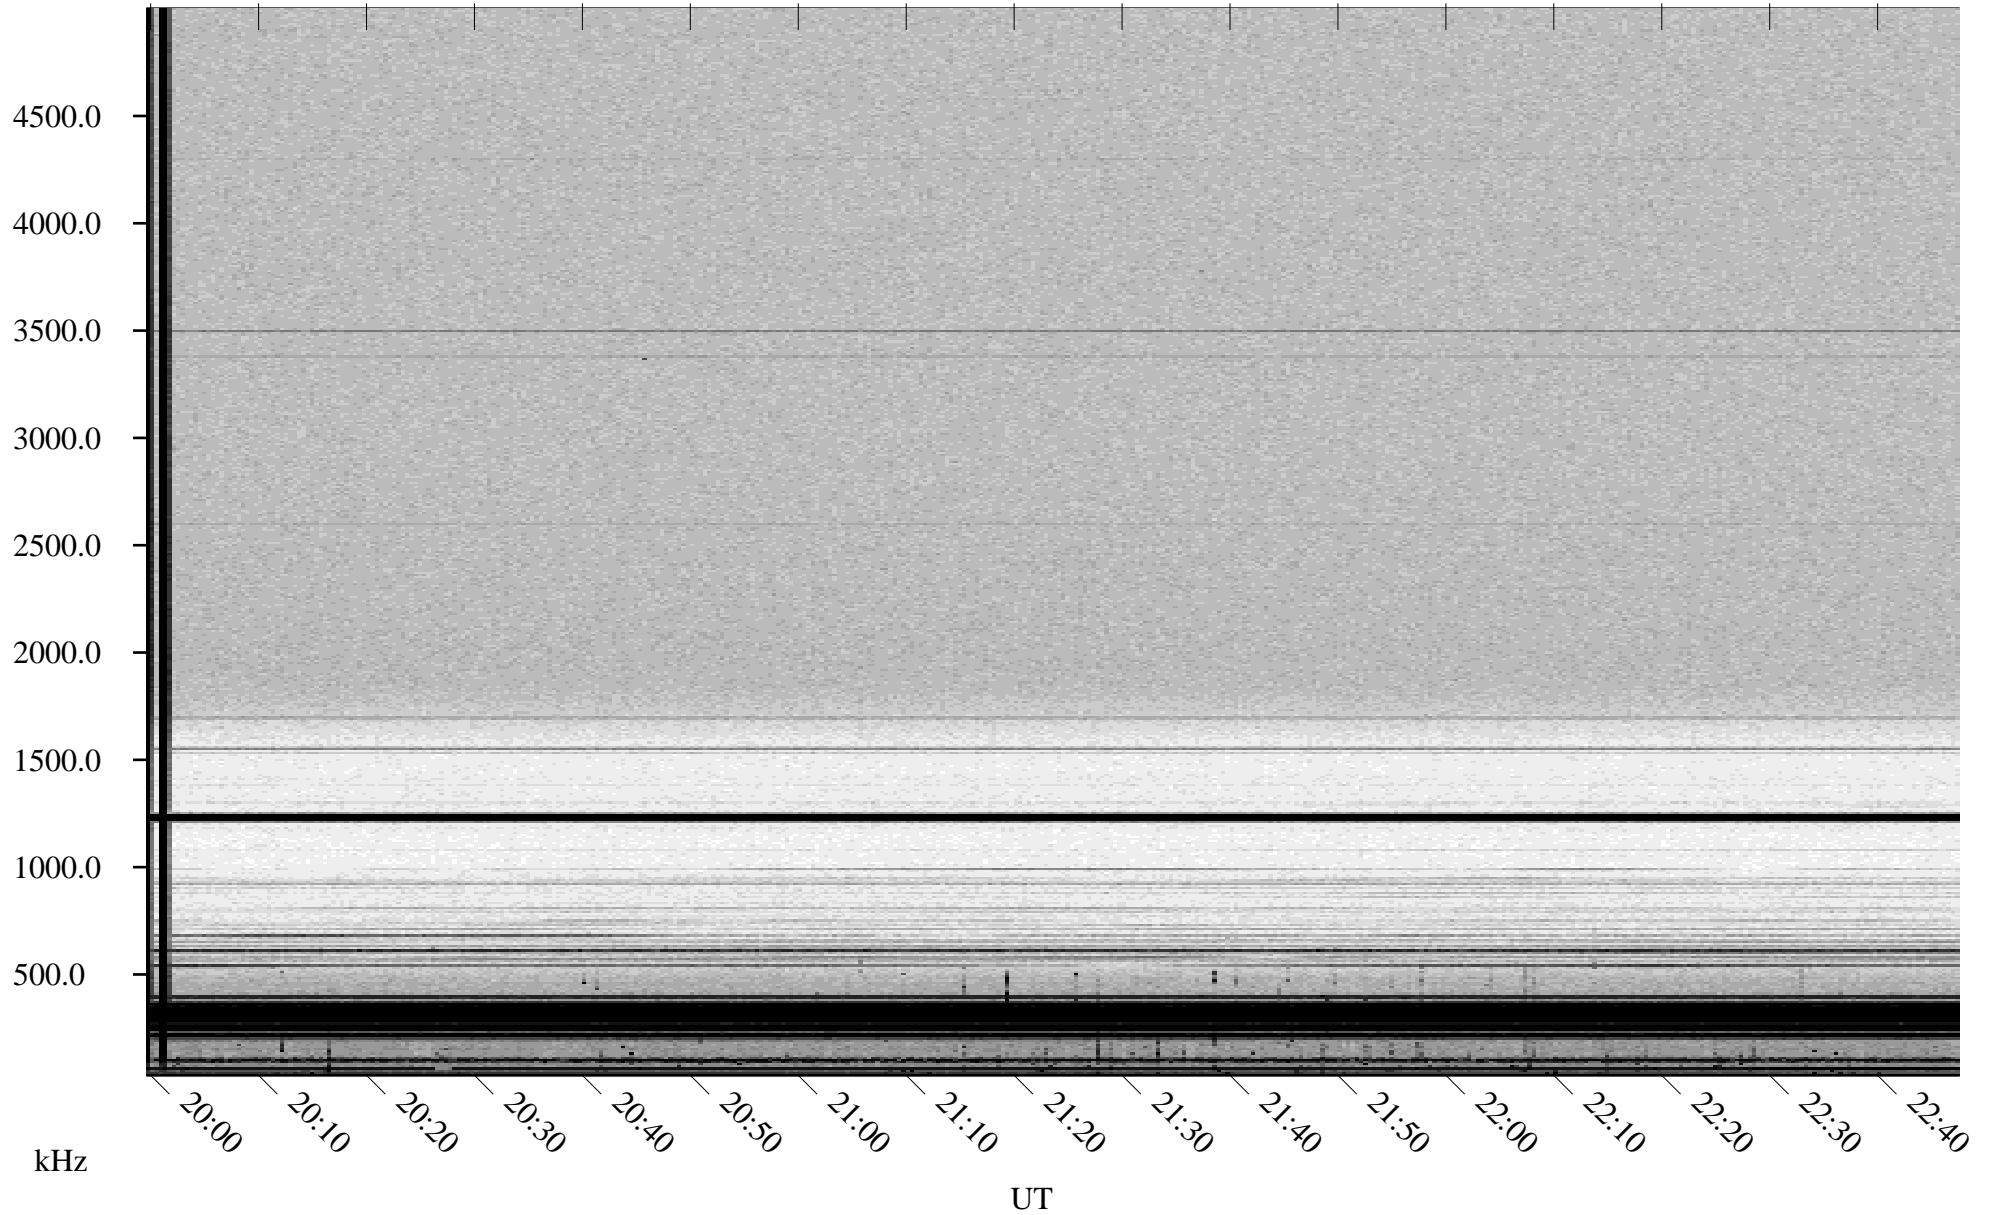

04/12/2001 Churchill, Manitoba

Linear Scale Black = 161 White = 15

ch01102l.r00m max_12

Page 1

04/12/2001 Churchill, Manitoba

Linear Scale Black = 161 White = 15

ch01102l.r00m max_12

Page 2

04/13/2001 Churchill, Manitoba

Linear Scale Black = 161 White = 15

ch01102l.r00m max_12

Page 3

04/13/2001 Churchill, Manitoba

Linear Scale Black = 161 White = 15

ch01102l.r00m max_12

Page 4

04/13/2001 Churchill, Manitoba

Linear Scale Black = 161 White = 15

ch01102l.r00m max_12

Page 5

04/13/2001 Churchill, Manitoba

Linear Scale Black = 161 White = 15

ch01102l.r00m max_12

Page 6

04/13/2001 Churchill, Manitoba

Linear Scale Black = 161 White = 15

ch01102l.r00m max_12

Page 7

04/13/2001 Churchill, Manitoba

Linear Scale Black = 161 White = 15

ch01102l.r00m max_12