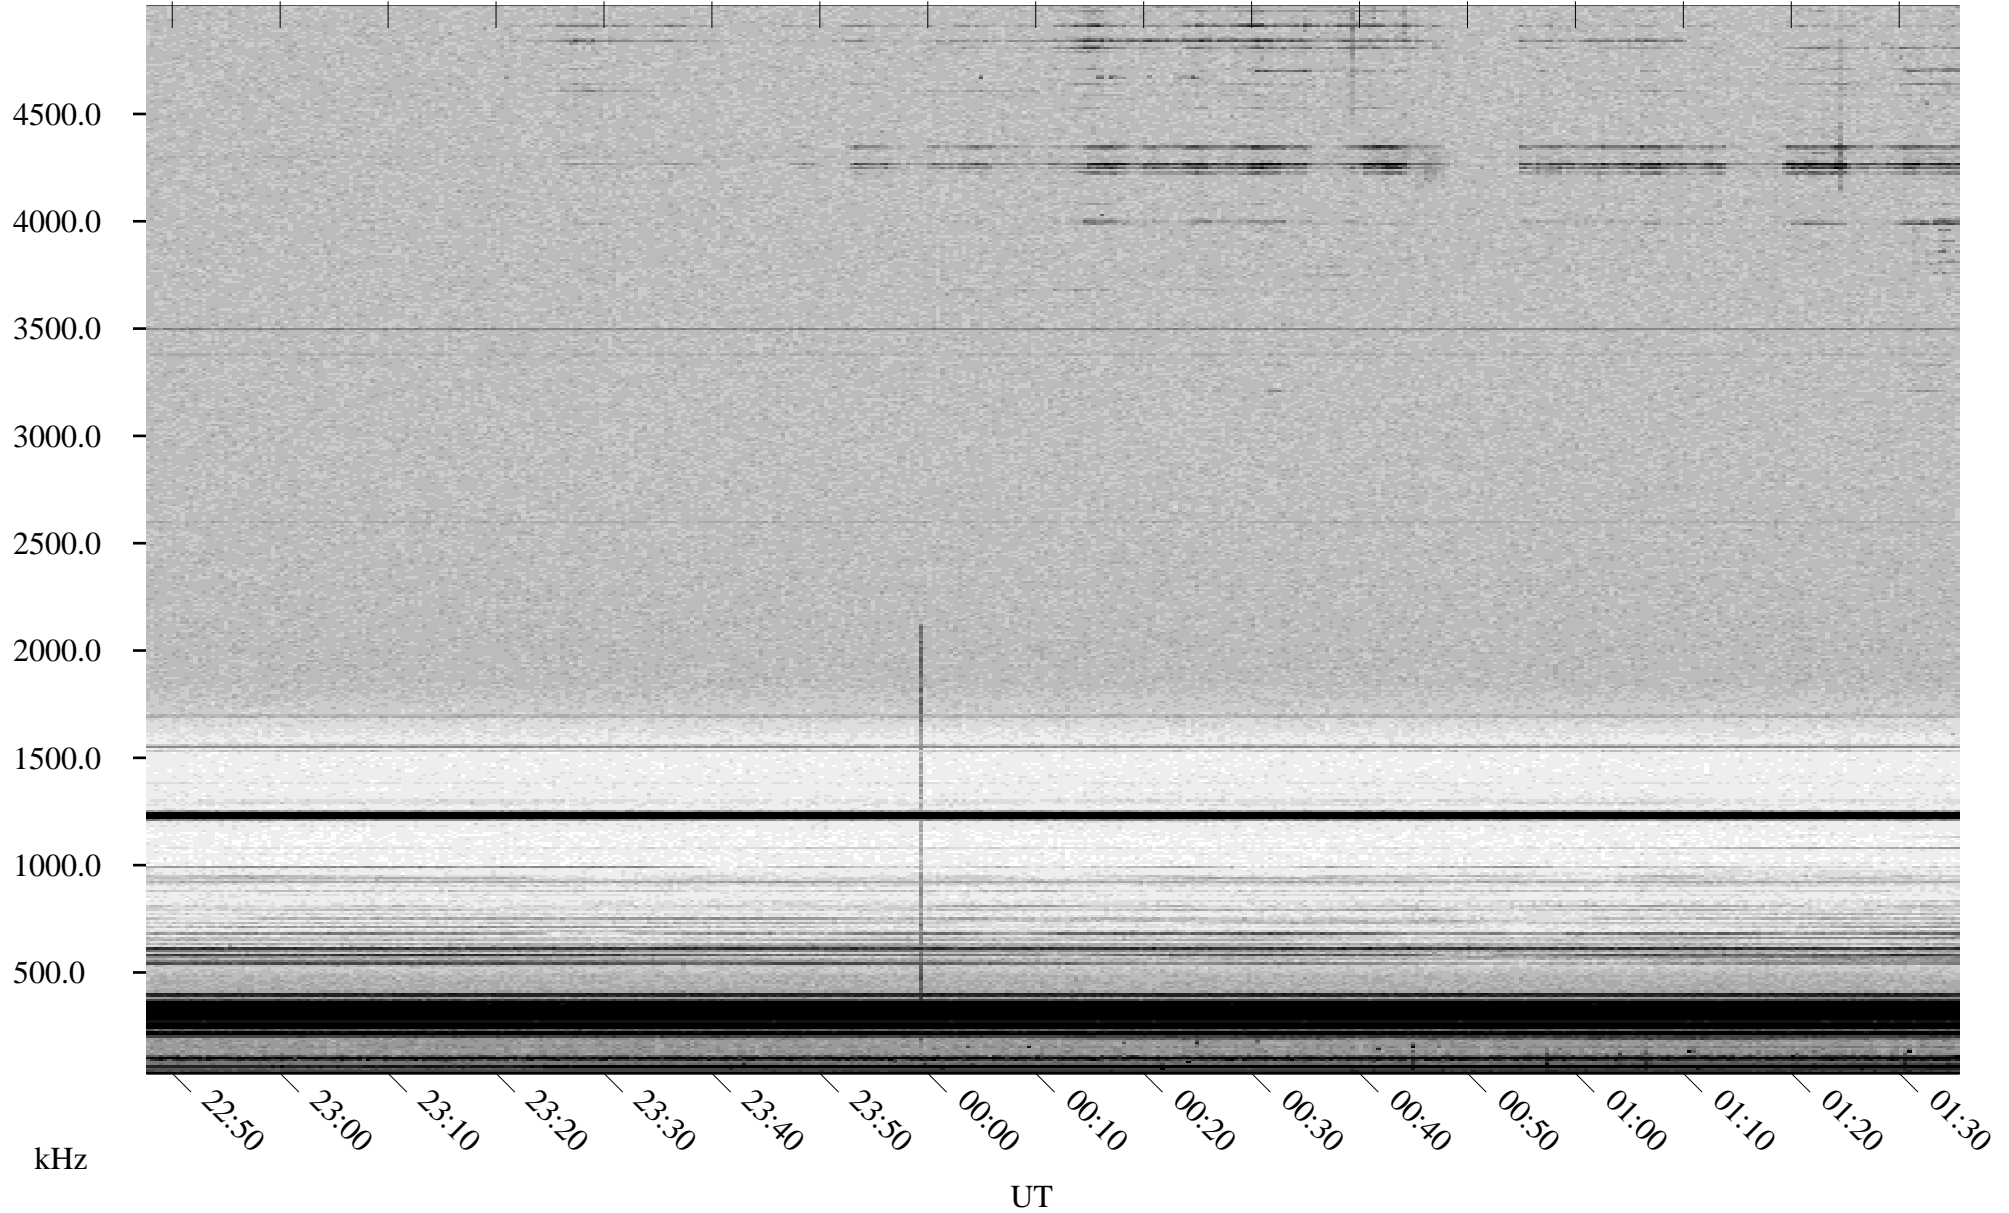

04/13/2001 Churchill, Manitoba

Linear Scale Black = 161 White = 15

ch01103l.r00m max_12

Page 1

04/13/2001 Churchill, Manitoba

Linear Scale Black = 161 White = 15

ch01103l.r00m max_12

Page 2

04/14/2001 Churchill, Manitoba

Linear Scale Black = 161 White = 15

ch01103l.r00m max_12

Page 3

04/14/2001 Churchill, Manitoba

Linear Scale Black = 161 White = 15

ch01103l.r00m max_12

Page 4

04/14/2001 Churchill, Manitoba

Linear Scale Black = 161 White = 15

ch01103l.r00m max_12

Page 5

04/14/2001 Churchill, Manitoba

Linear Scale Black = 161 White = 15

ch01103l.r00m max_12

Page 6

04/14/2001 Churchill, Manitoba

Linear Scale Black = 161 White = 15

ch01103l.r00m max_12

Page 7

04/14/2001 Churchill, Manitoba

Linear Scale Black = 161 White = 15

ch01103l.r00m max_12

Page 8