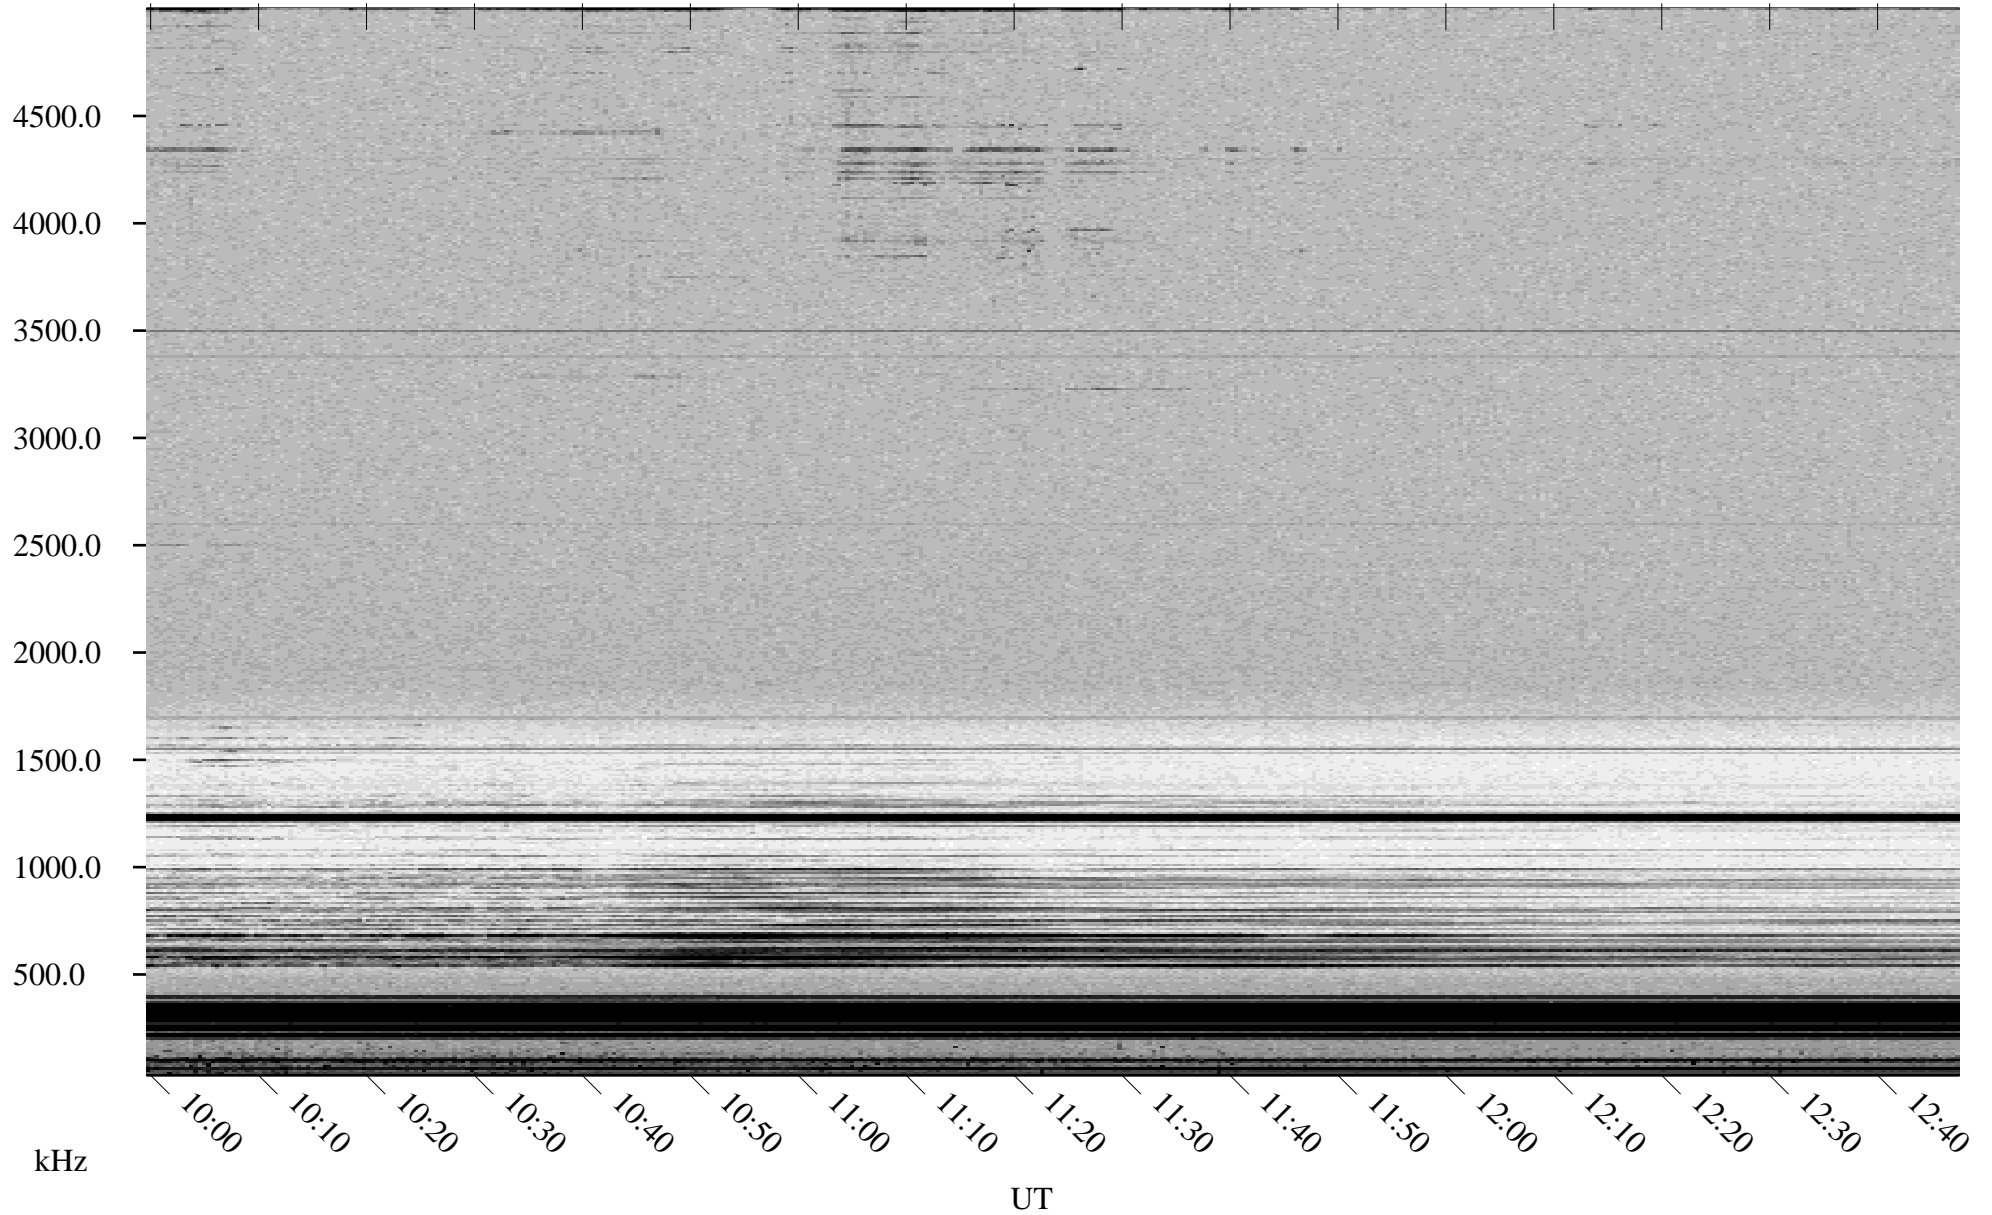

04/13/2001 Churchill, Manitoba

Linear Scale Black = 161 White = 15

ch01103l.r00m max_12

Page 1

04/13/2001 Churchill, Manitoba

Linear Scale Black = 161 White = 15

ch01103l.r00m max_12

Page 2

04/14/2001 Churchill, Manitoba

Linear Scale Black = 161 White = 15

ch01103l.r00m max_12

Page 3

04/14/2001 Churchill, Manitoba

Linear Scale Black = 161 White = 15

ch01103l.r00m max_12

Page 4

04/14/2001 Churchill, Manitoba

Linear Scale Black = 161 White = 15

ch01103l.r00m max_12

Page 5

04/14/2001 Churchill, Manitoba

Linear Scale Black = 161 White = 15

ch01103l.r00m max_12

Page 6

04/14/2001 Churchill, Manitoba

Linear Scale Black = 161 White = 15

ch01103l.r00m max_12

Page 7

04/14/2001 Churchill, Manitoba

Linear Scale Black = 161 White = 15

ch01103l.r00m max_12

Page 8