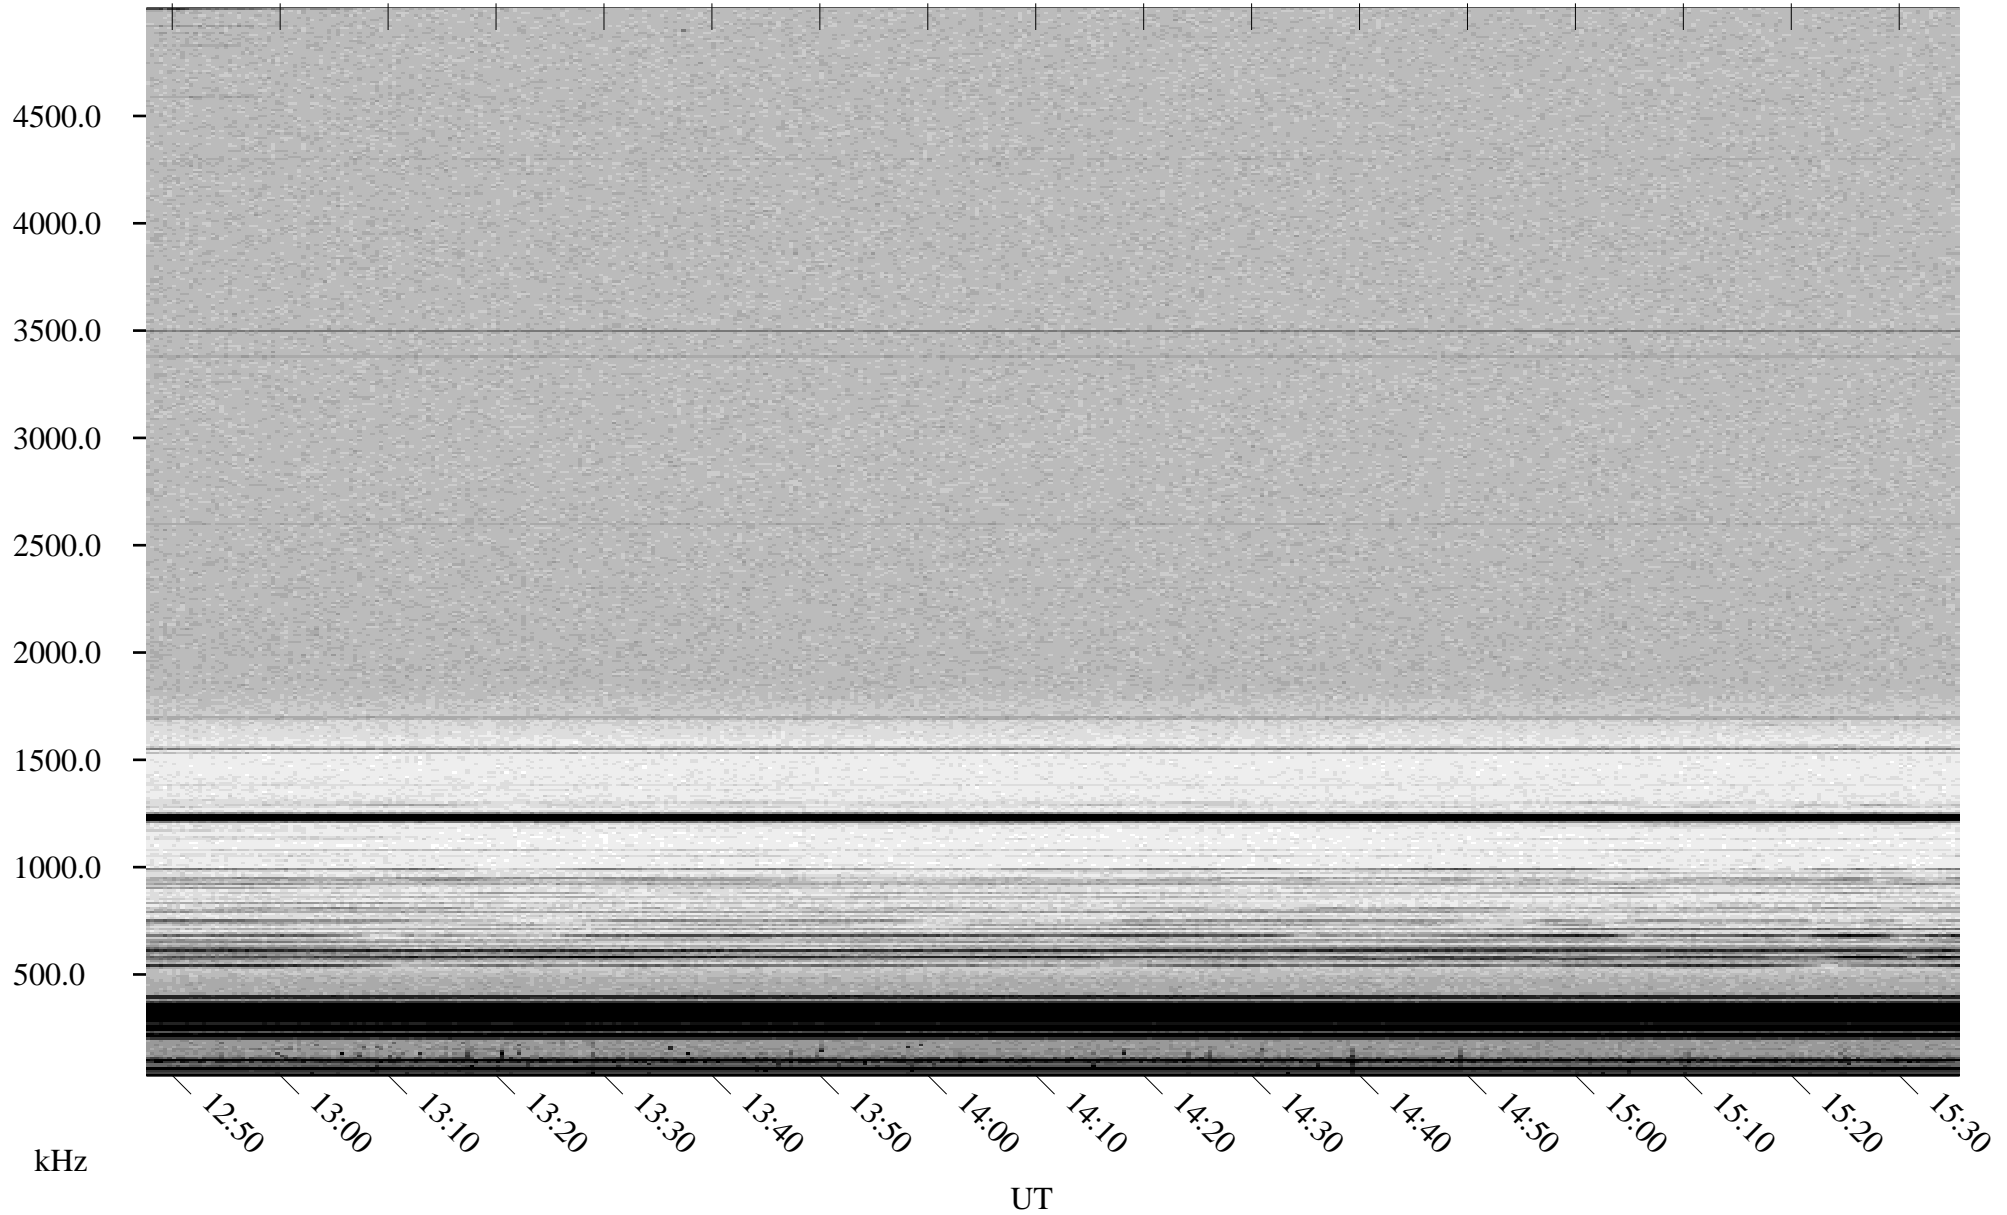

04/14/2001 Churchill, Manitoba

Linear Scale Black = 161 White = 15

ch01103l.r00m max_12

Page 3

04/14/2001 Churchill, Manitoba

Linear Scale Black = 161 White = 15

ch01103l.r00m max_12

Page 4

04/14/2001 Churchill, Manitoba

Linear Scale Black = 161 White = 15

ch01103l.r00m max_12

Page 5

04/14/2001 Churchill, Manitoba

Linear Scale Black = 161 White = 15

ch01103l.r00m max_12

Page 6

04/14/2001 Churchill, Manitoba

Linear Scale Black = 161 White = 15

ch01103l.r00m max_12

Page 7

04/14/2001 Churchill, Manitoba

Linear Scale Black = 161 White = 15

ch01103l.r00m max_12

Page 8