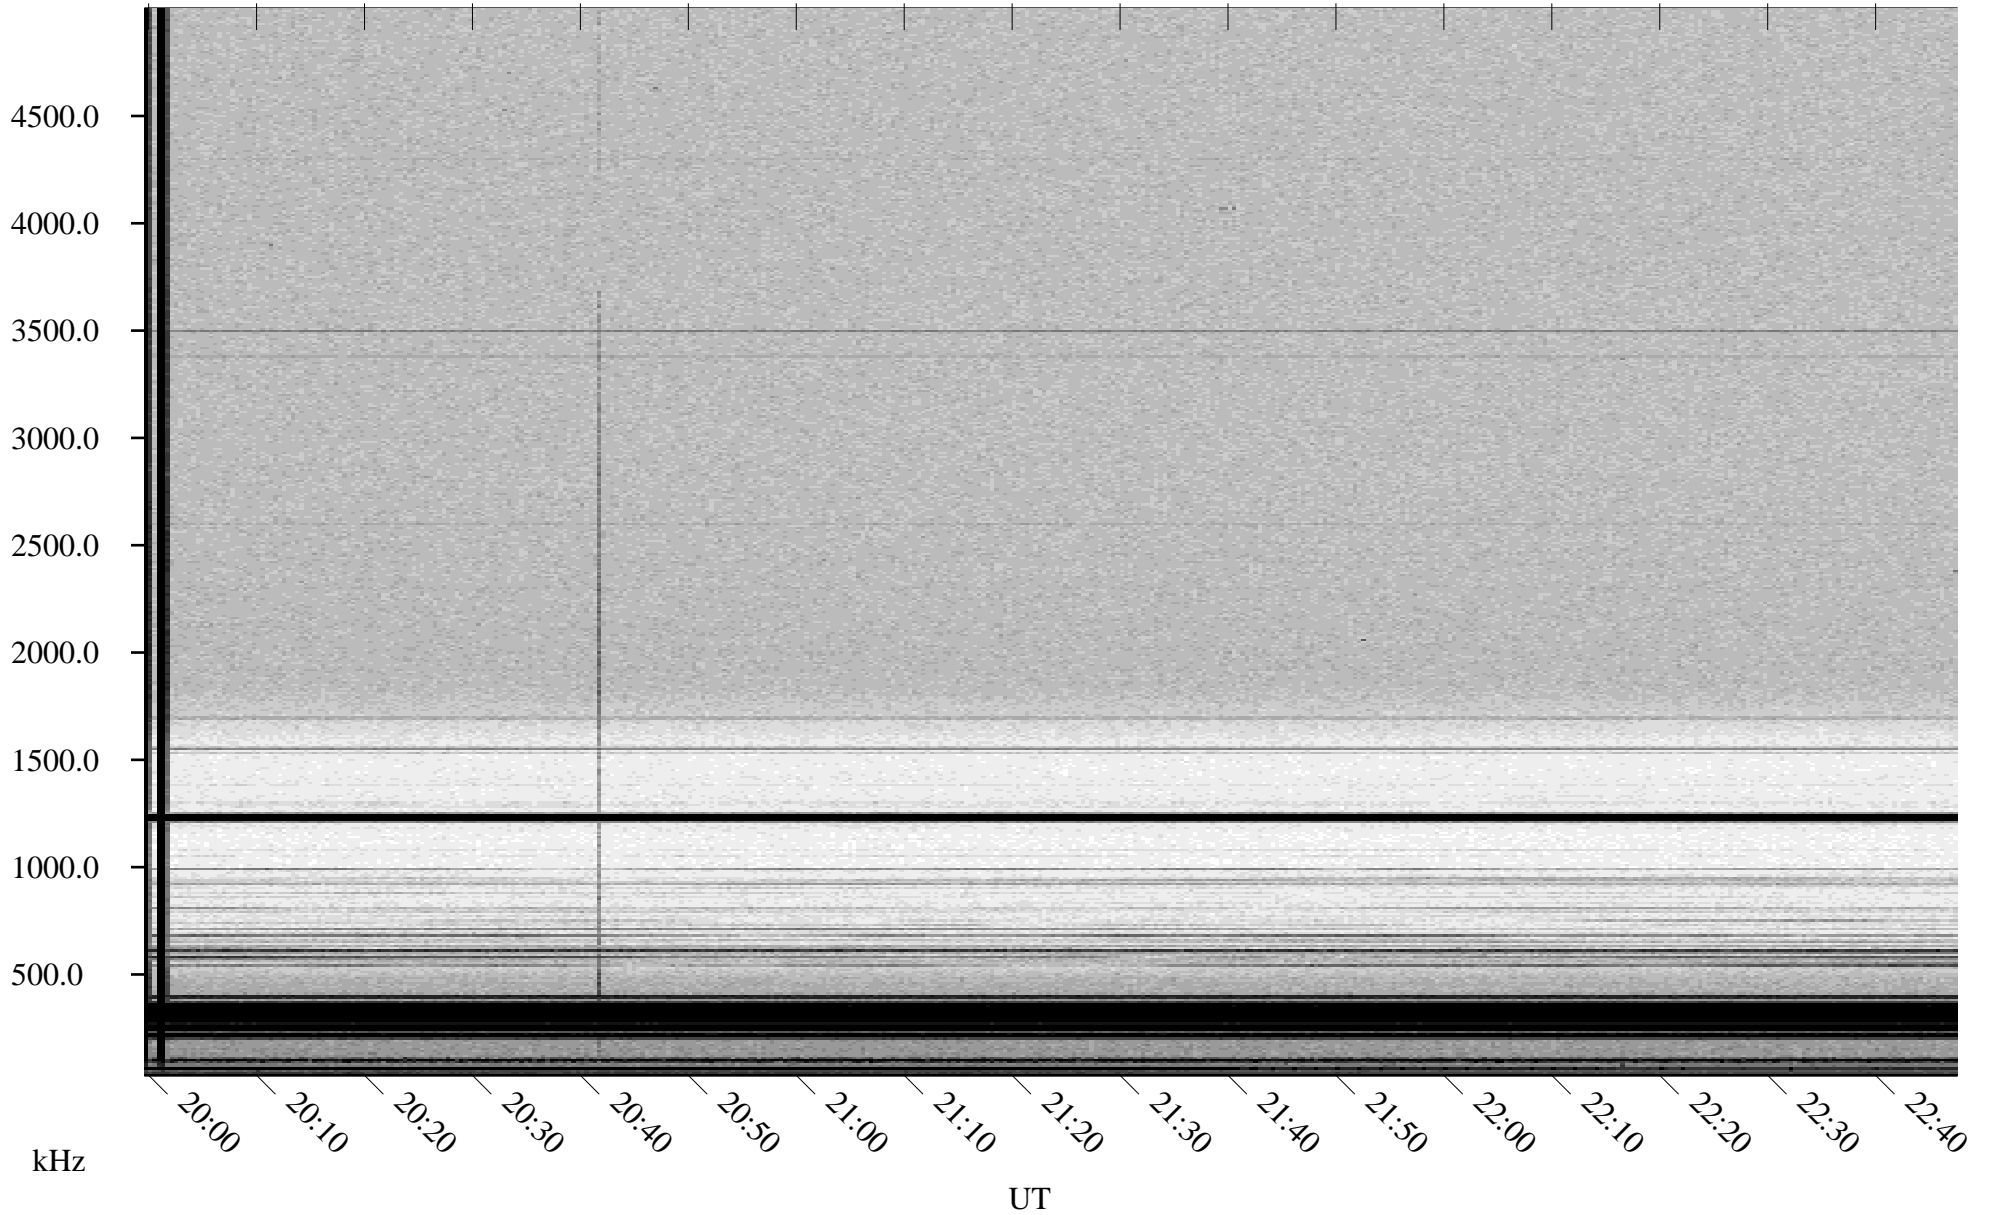

04/13/2001 Churchill, Manitoba

Linear Scale Black = 161 White = 15

ch01103l.r00m max_12

Page 1

04/13/2001 Churchill, Manitoba

Linear Scale Black = 161 White = 15

ch01103l.r00m max_12

Page 2

04/14/2001 Churchill, Manitoba

Linear Scale Black = 161 White = 15

ch01103l.r00m max_12

Page 3

04/14/2001 Churchill, Manitoba

Linear Scale Black = 161 White = 15

ch01103l.r00m max_12

Page 4

04/14/2001 Churchill, Manitoba

Linear Scale Black = 161 White = 15

ch01103l.r00m max_12

Page 5

04/14/2001 Churchill, Manitoba

Linear Scale Black = 161 White = 15

ch01103l.r00m max_12

Page 6

04/14/2001 Churchill, Manitoba

Linear Scale Black = 161 White = 15

ch01103l.r00m max_12

Page 7

04/14/2001 Churchill, Manitoba

Linear Scale Black = 161 White = 15

ch01103l.r00m max_12

Page 8