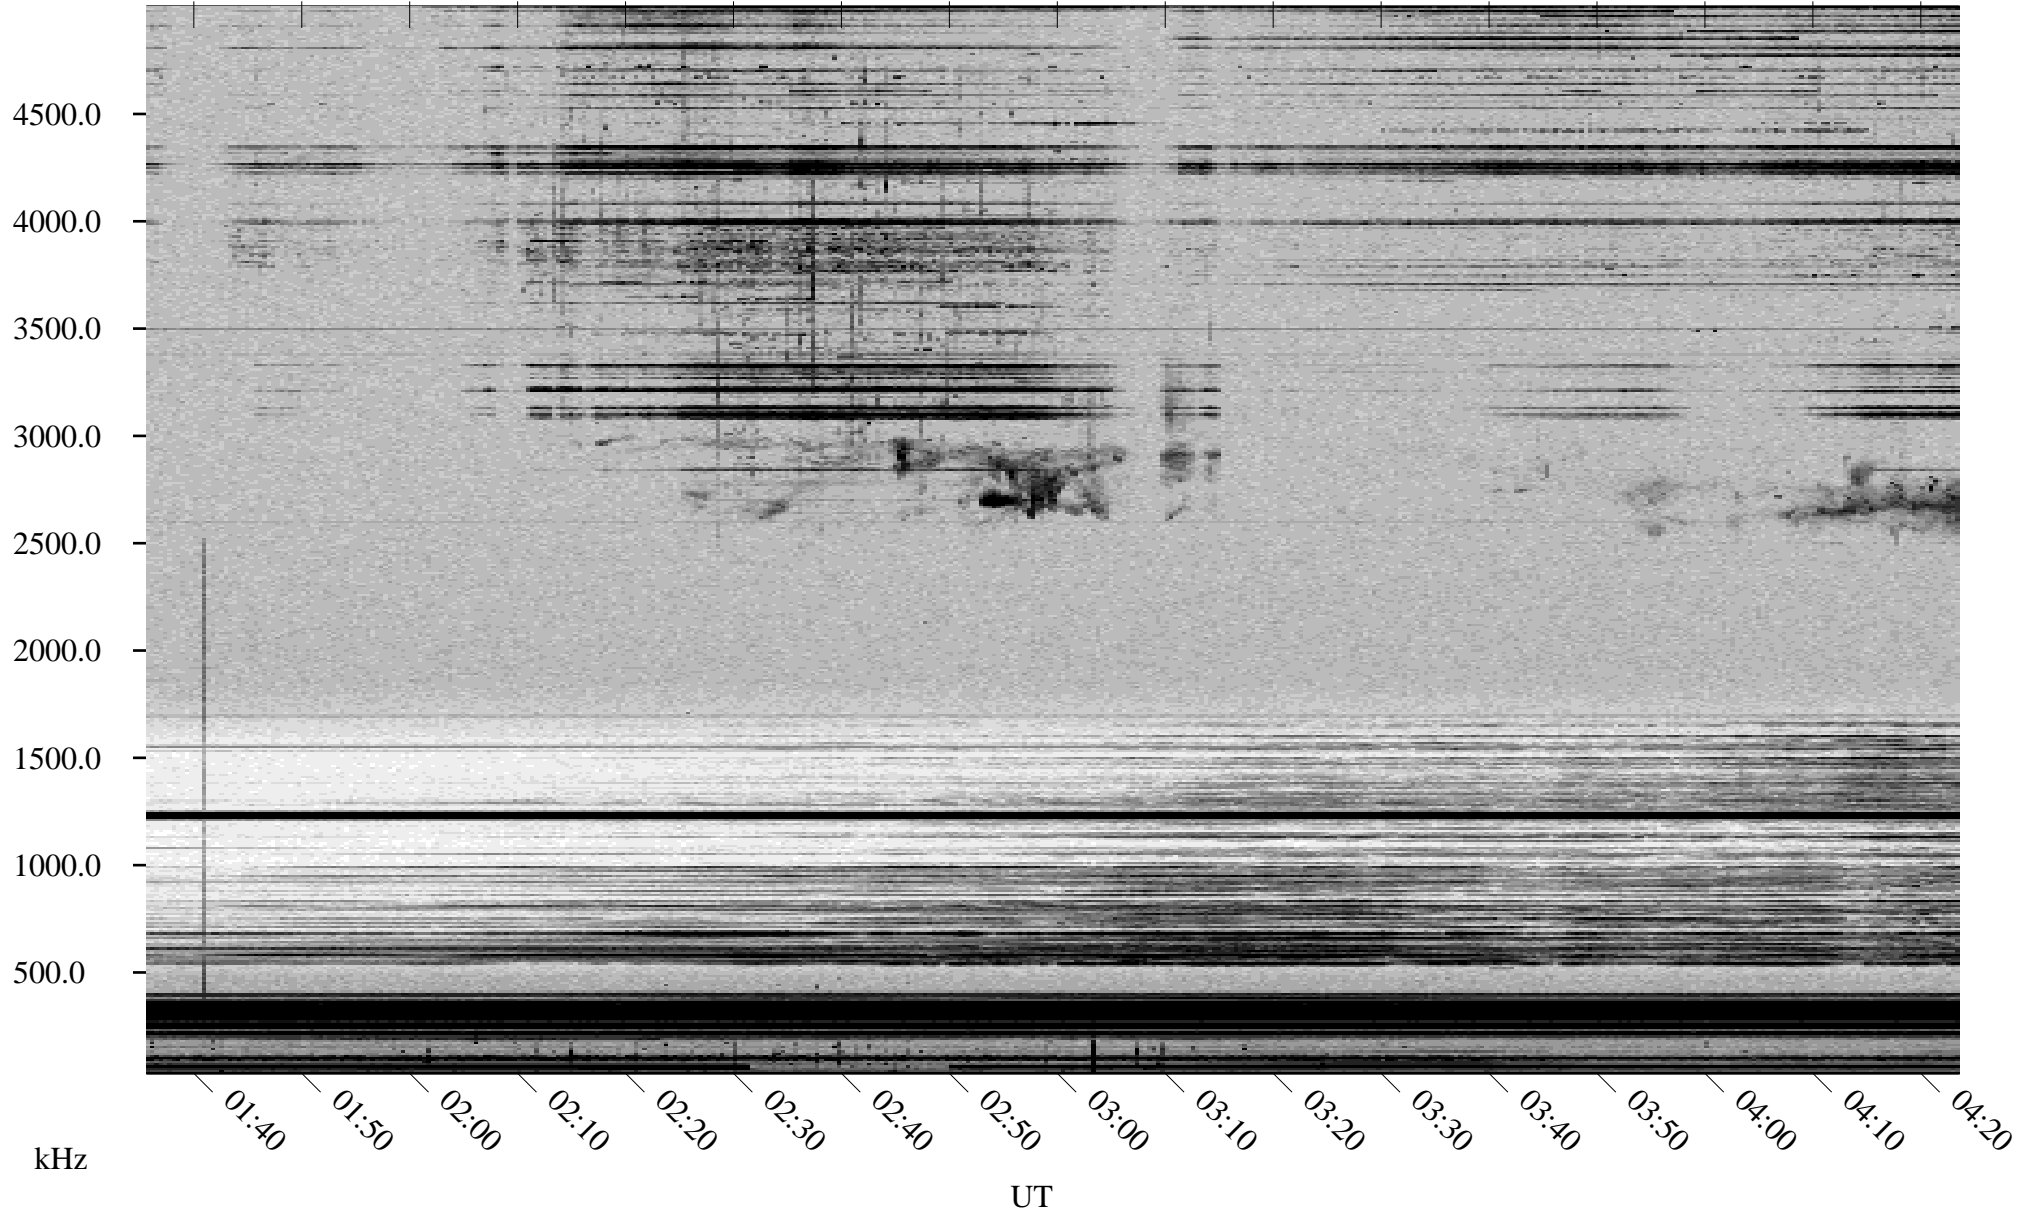

04/13/2001 Churchill, Manitoba

Linear Scale Black = 161 White = 15

ch01103l.r00m max_12

Page 1

04/13/2001 Churchill, Manitoba

Linear Scale Black = 161 White = 15

ch01103l.r00m max_12

Page 2

04/14/2001 Churchill, Manitoba

Linear Scale Black = 161 White = 15

ch01103l.r00m max_12

Page 3

04/14/2001 Churchill, Manitoba

Linear Scale Black = 161 White = 15

ch01103l.r00m max_12

Page 4

04/14/2001 Churchill, Manitoba

Linear Scale Black = 161 White = 15

ch01103l.r00m max_12

Page 5

04/14/2001 Churchill, Manitoba

Linear Scale Black = 161 White = 15

ch01103l.r00m max_12

Page 6

04/14/2001 Churchill, Manitoba

Linear Scale Black = 161 White = 15

ch01103l.r00m max_12

Page 7

04/14/2001 Churchill, Manitoba

Linear Scale Black = 161 White = 15

ch01103l.r00m max_12

Page 8