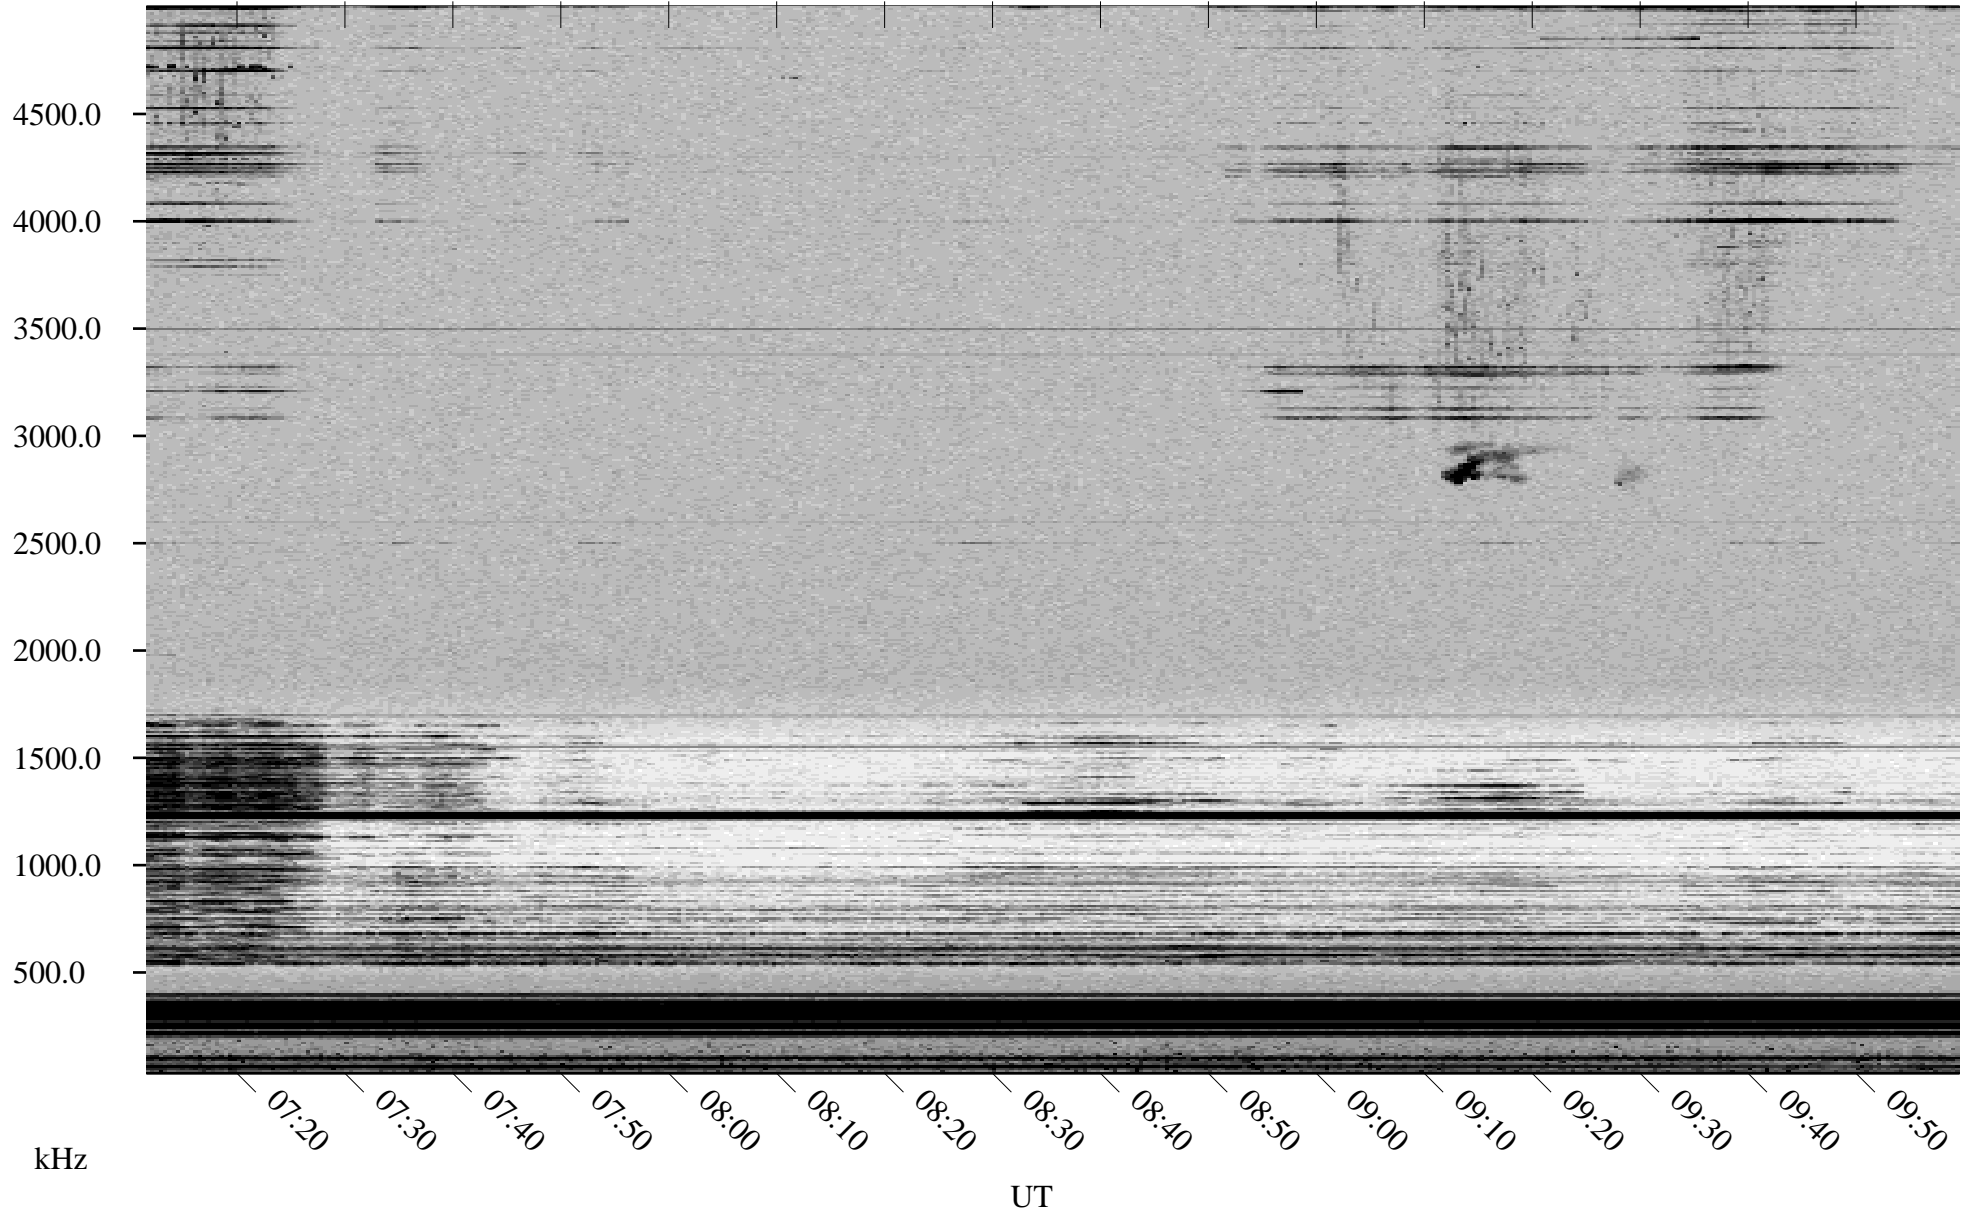

04/13/2001 Churchill, Manitoba

Linear Scale Black = 161 White = 15

ch01103l.r00m max_12

Page 1

04/13/2001 Churchill, Manitoba

Linear Scale Black = 161 White = 15

ch01103l.r00m max_12

Page 2

04/14/2001 Churchill, Manitoba

Linear Scale Black = 161 White = 15

ch01103l.r00m max_12

Page 3

04/14/2001 Churchill, Manitoba

Linear Scale Black = 161 White = 15

ch01103l.r00m max_12

Page 4

04/14/2001 Churchill, Manitoba

Linear Scale Black = 161 White = 15

ch01103l.r00m max_12

Page 5

04/14/2001 Churchill, Manitoba

Linear Scale Black = 161 White = 15

ch01103l.r00m max_12

Page 6

04/14/2001 Churchill, Manitoba

Linear Scale Black = 161 White = 15

ch01103l.r00m max_12

Page 7

04/14/2001 Churchill, Manitoba

Linear Scale Black = 161 White = 15

ch01103l.r00m max_12

Page 8